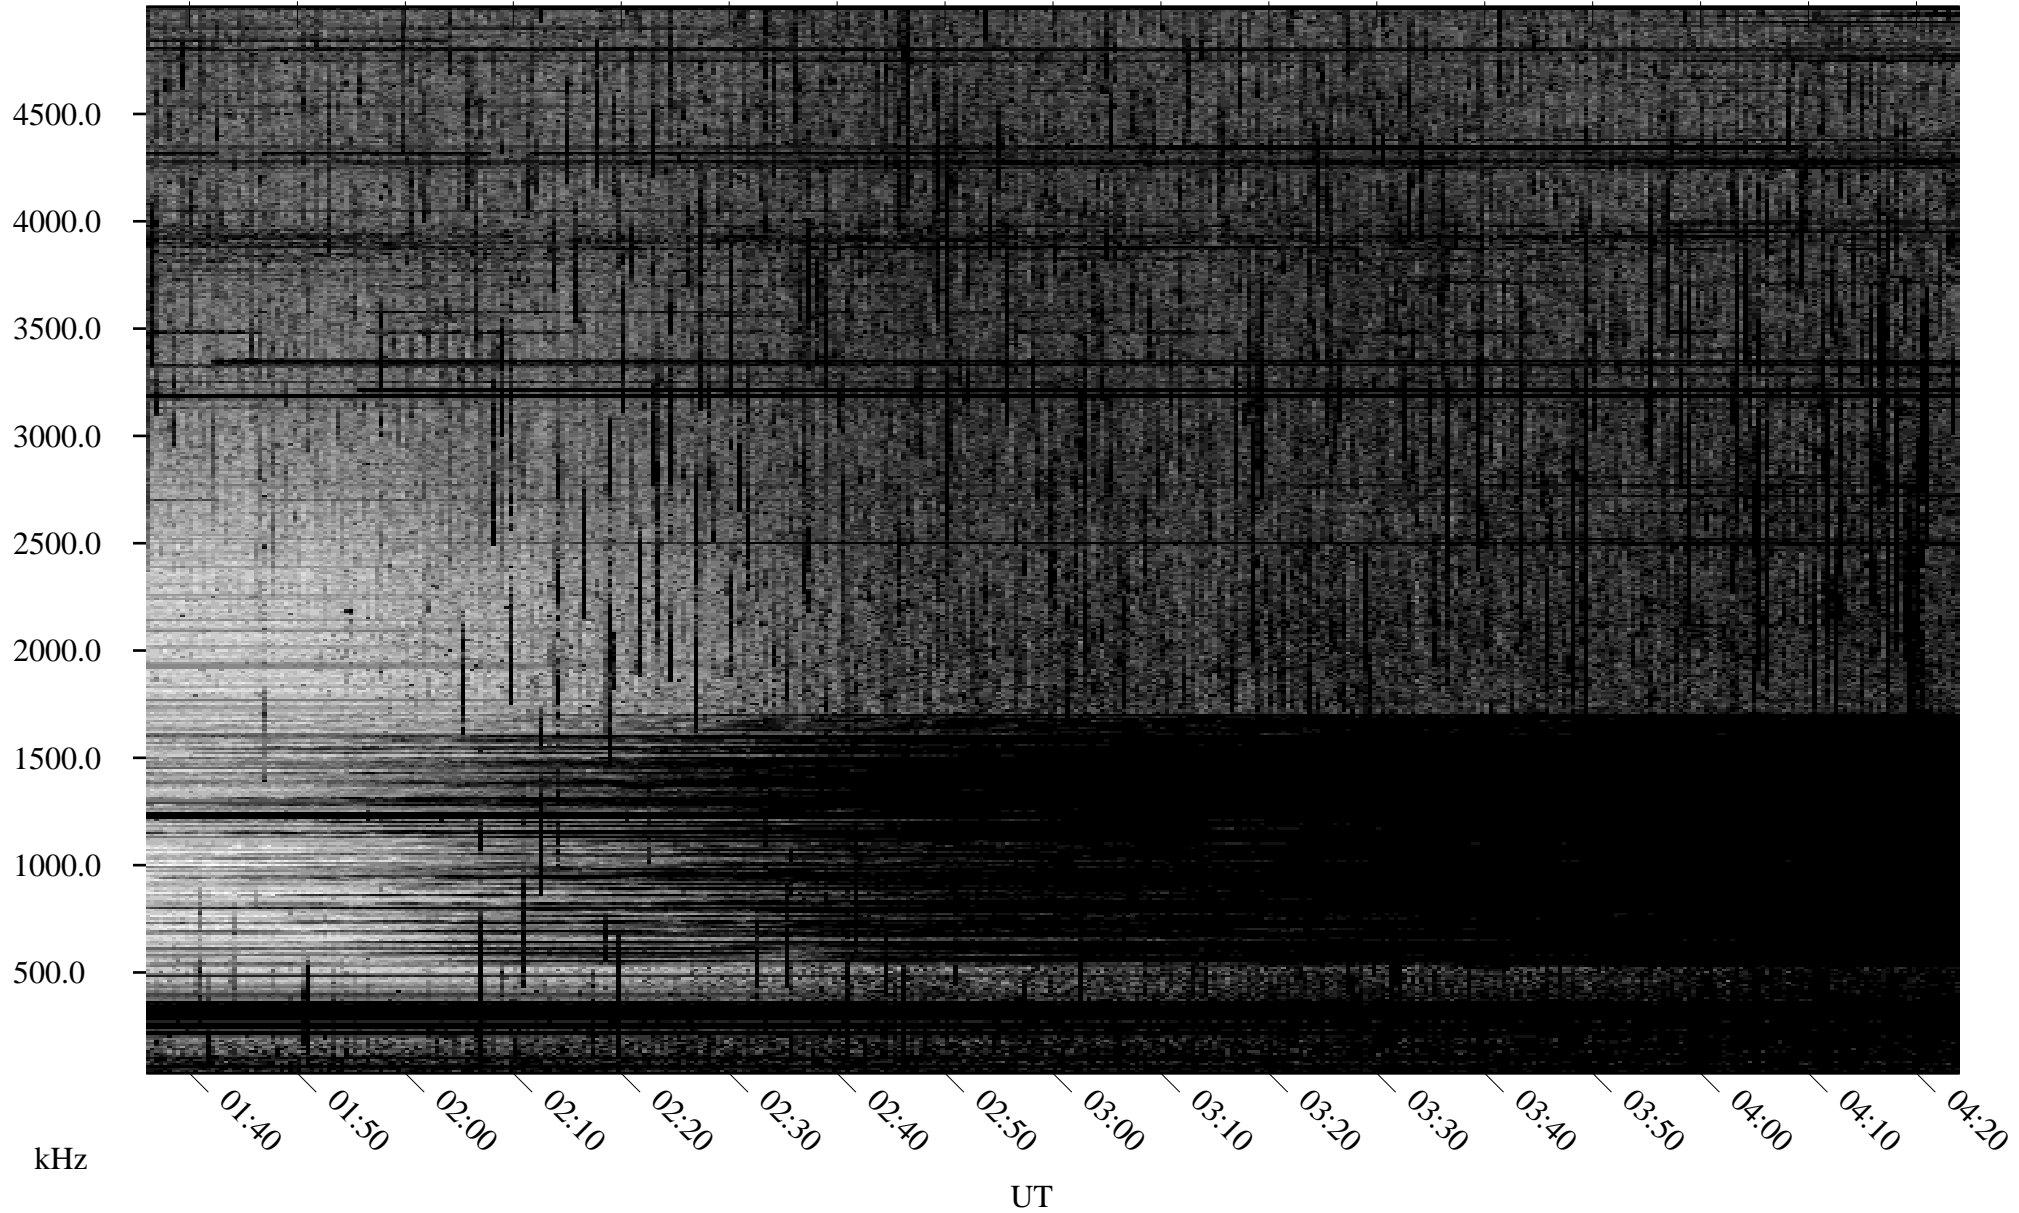

08/04/2008 Churchill, Manitoba

Linear Scale Black = 161 White = 15

ch08217l.r00SUm max_12

Page 1

08/04/2008 Churchill, Manitoba

Linear Scale Black = 161 White = 15

ch08217l.r00SUm max_12

Page 2

08/05/2008 Churchill, Manitoba

Linear Scale Black = 161 White = 15

ch08217l.r00SUm max_12

Page 3

08/05/2008 Churchill, Manitoba

Linear Scale Black = 161 White = 15

ch08217l.r00SUm max_12

Page 4

08/05/2008 Churchill, Manitoba

Linear Scale Black = 161 White = 15

ch08217l.r00SUm max_12

Page 5

08/05/2008 Churchill, Manitoba

Linear Scale Black = 161 White = 15

ch08217l.r00SUm max_12

Page 6

08/05/2008 Churchill, Manitoba

Linear Scale Black = 161 White = 15

ch08217l.r00SUm max_12

Page 7

08/05/2008 Churchill, Manitoba

Linear Scale Black = 161 White = 15

ch08217l.r00SUm max_12