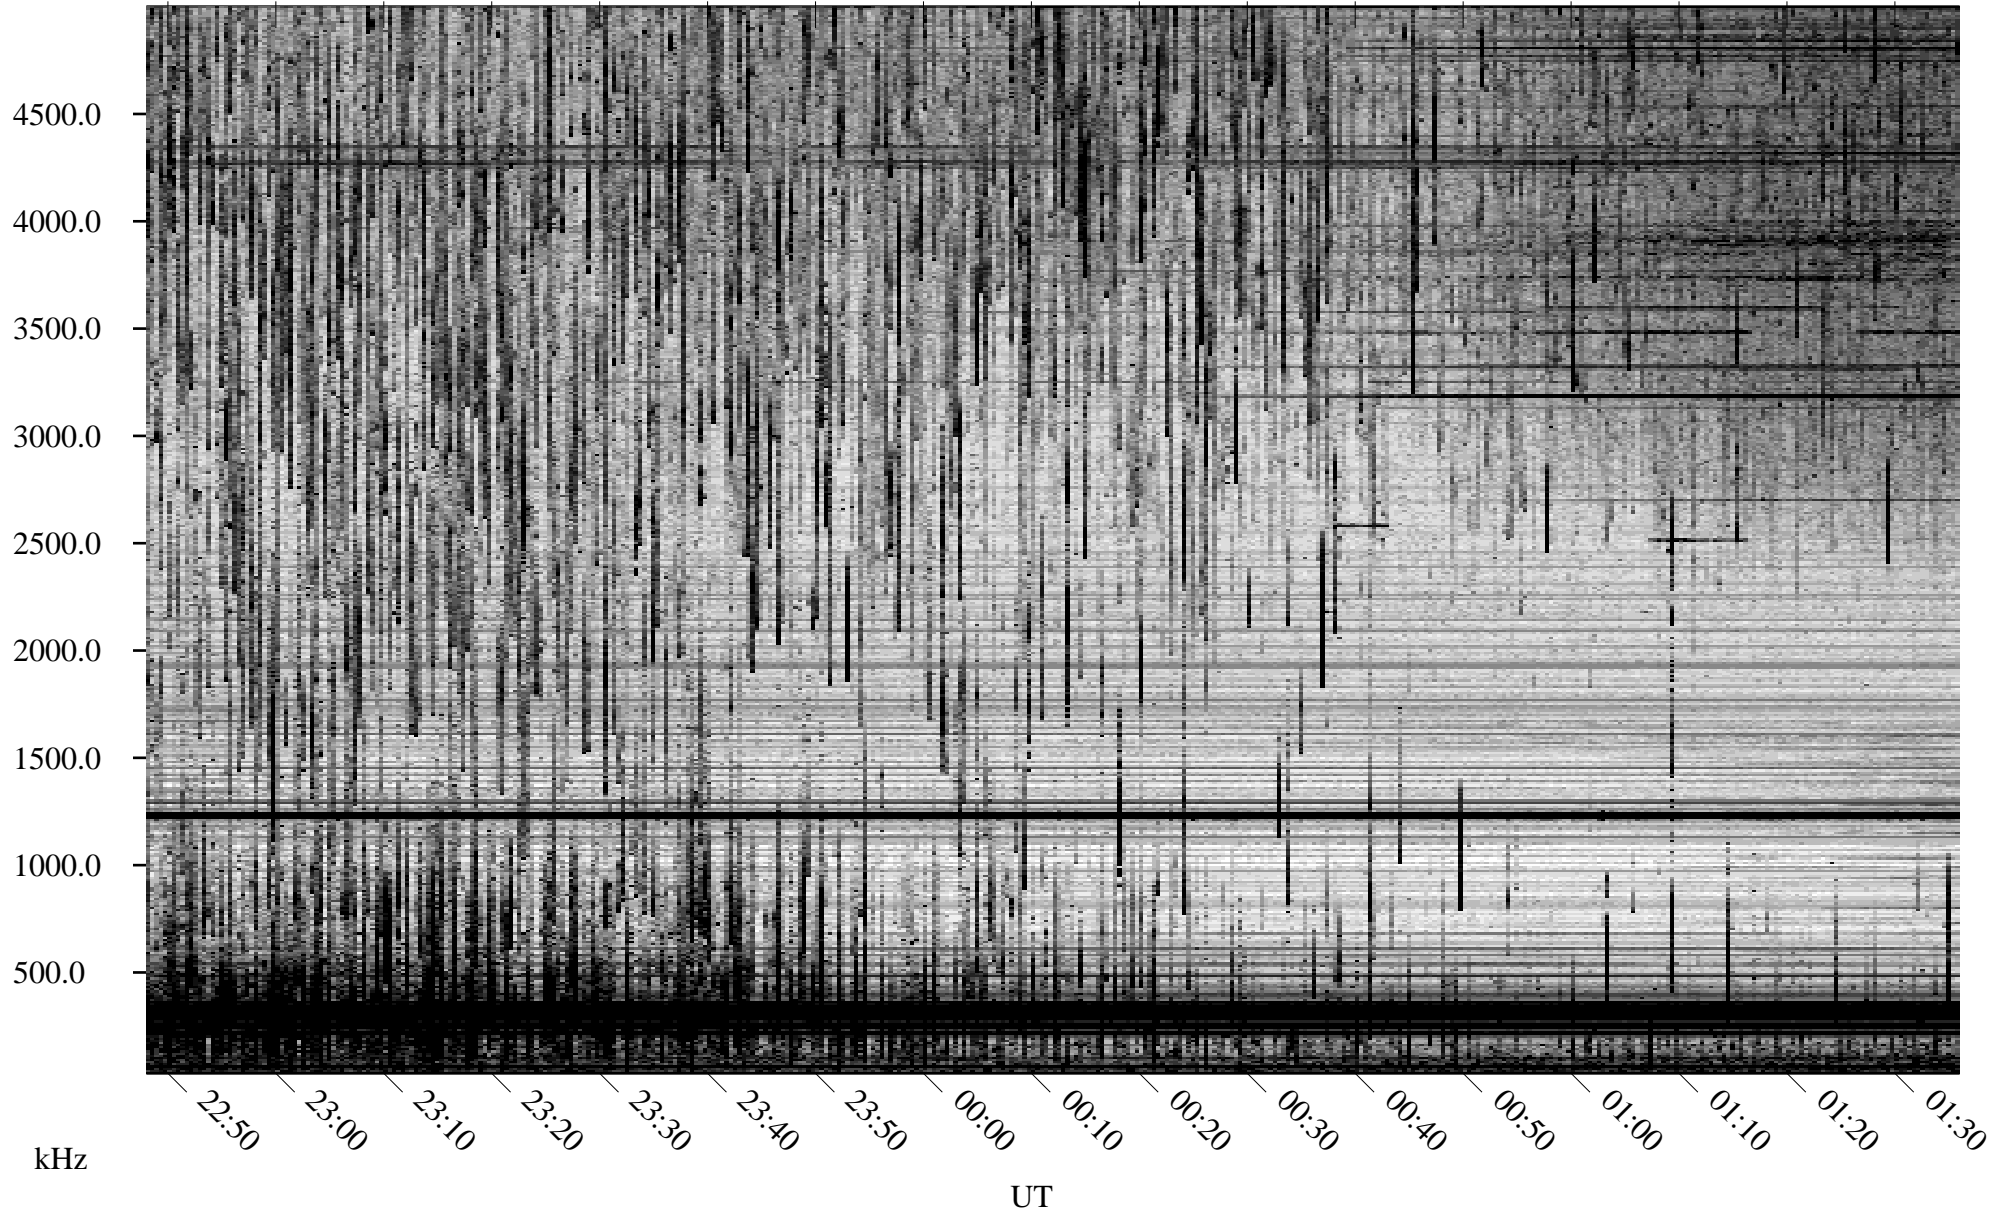

08/04/2008 Churchill, Manitoba

Linear Scale Black = 161 White = 15

ch08217l.r00SUm max_12

Page 1

08/04/2008 Churchill, Manitoba

Linear Scale Black = 161 White = 15

ch08217l.r00SUm max_12

Page 2

08/05/2008 Churchill, Manitoba

Linear Scale Black = 161 White = 15

ch08217l.r00SUm max_12

Page 3

08/05/2008 Churchill, Manitoba

Linear Scale Black = 161 White = 15

ch08217l.r00SUm max_12

Page 4

08/05/2008 Churchill, Manitoba

Linear Scale Black = 161 White = 15

ch08217l.r00SUm max_12

Page 5

08/05/2008 Churchill, Manitoba

Linear Scale Black = 161 White = 15

ch08217l.r00SUm max_12

Page 6

08/05/2008 Churchill, Manitoba

Linear Scale Black = 161 White = 15

ch08217l.r00SUm max_12

Page 7

08/05/2008 Churchill, Manitoba

Linear Scale Black = 161 White = 15

ch08217l.r00SUm max_12