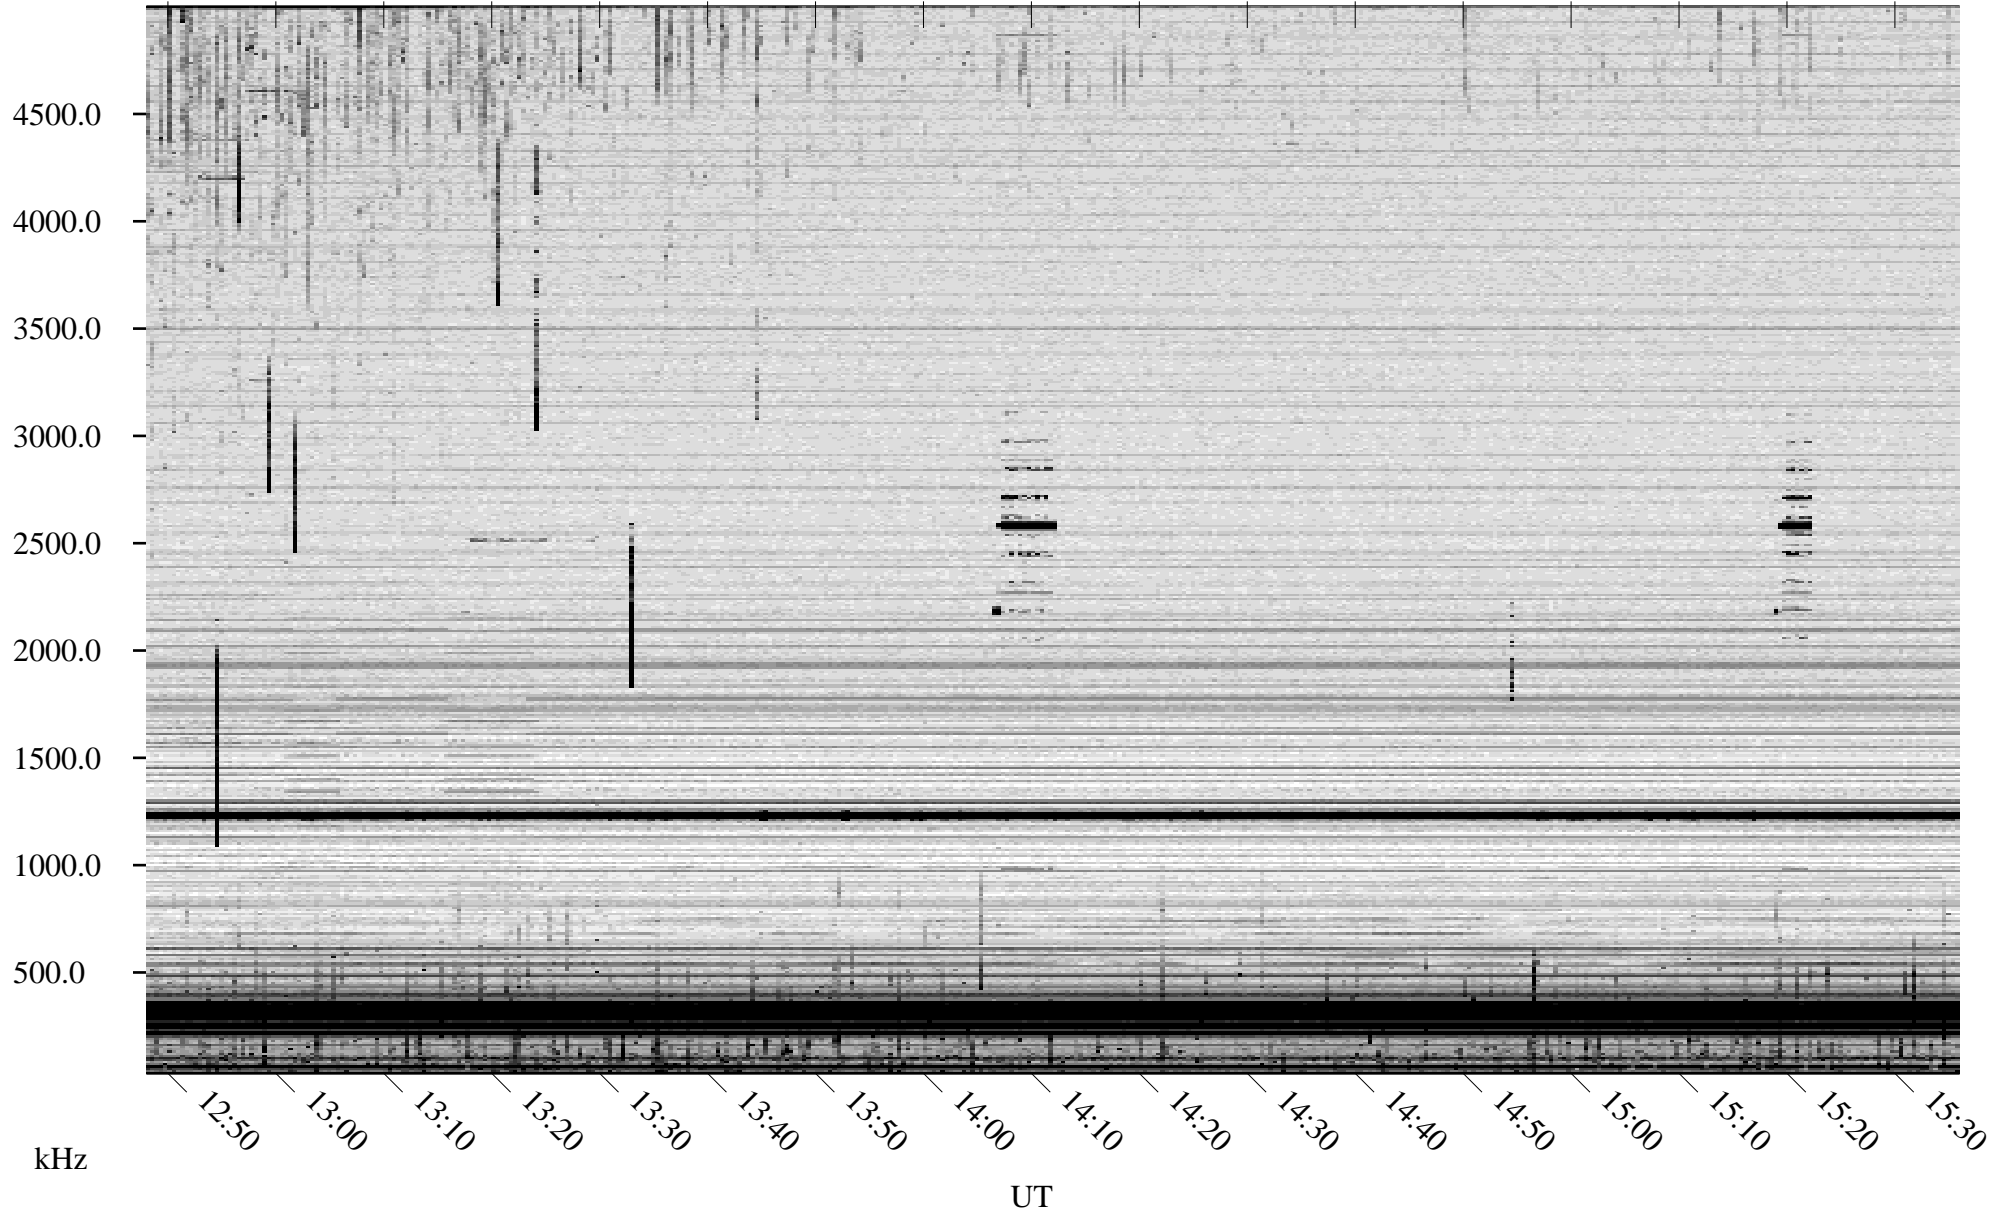

08/04/2008 Churchill, Manitoba

Linear Scale Black = 161 White = 15

ch08217l.r00SUm max_12

Page 1

08/04/2008 Churchill, Manitoba

Linear Scale Black = 161 White = 15

ch08217l.r00SUm max_12

Page 2

08/05/2008 Churchill, Manitoba

Linear Scale Black = 161 White = 15

ch08217l.r00SUm max_12

Page 3

08/05/2008 Churchill, Manitoba

Linear Scale Black = 161 White = 15

ch08217l.r00SUm max_12

Page 4

08/05/2008 Churchill, Manitoba

Linear Scale Black = 161 White = 15

ch08217l.r00SUm max_12

Page 5

08/05/2008 Churchill, Manitoba

Linear Scale Black = 161 White = 15

ch08217l.r00SUm max_12

Page 6

08/05/2008 Churchill, Manitoba

Linear Scale Black = 161 White = 15

ch08217l.r00SUm max_12

Page 7

08/05/2008 Churchill, Manitoba

Linear Scale Black = 161 White = 15

ch08217l.r00SUm max_12