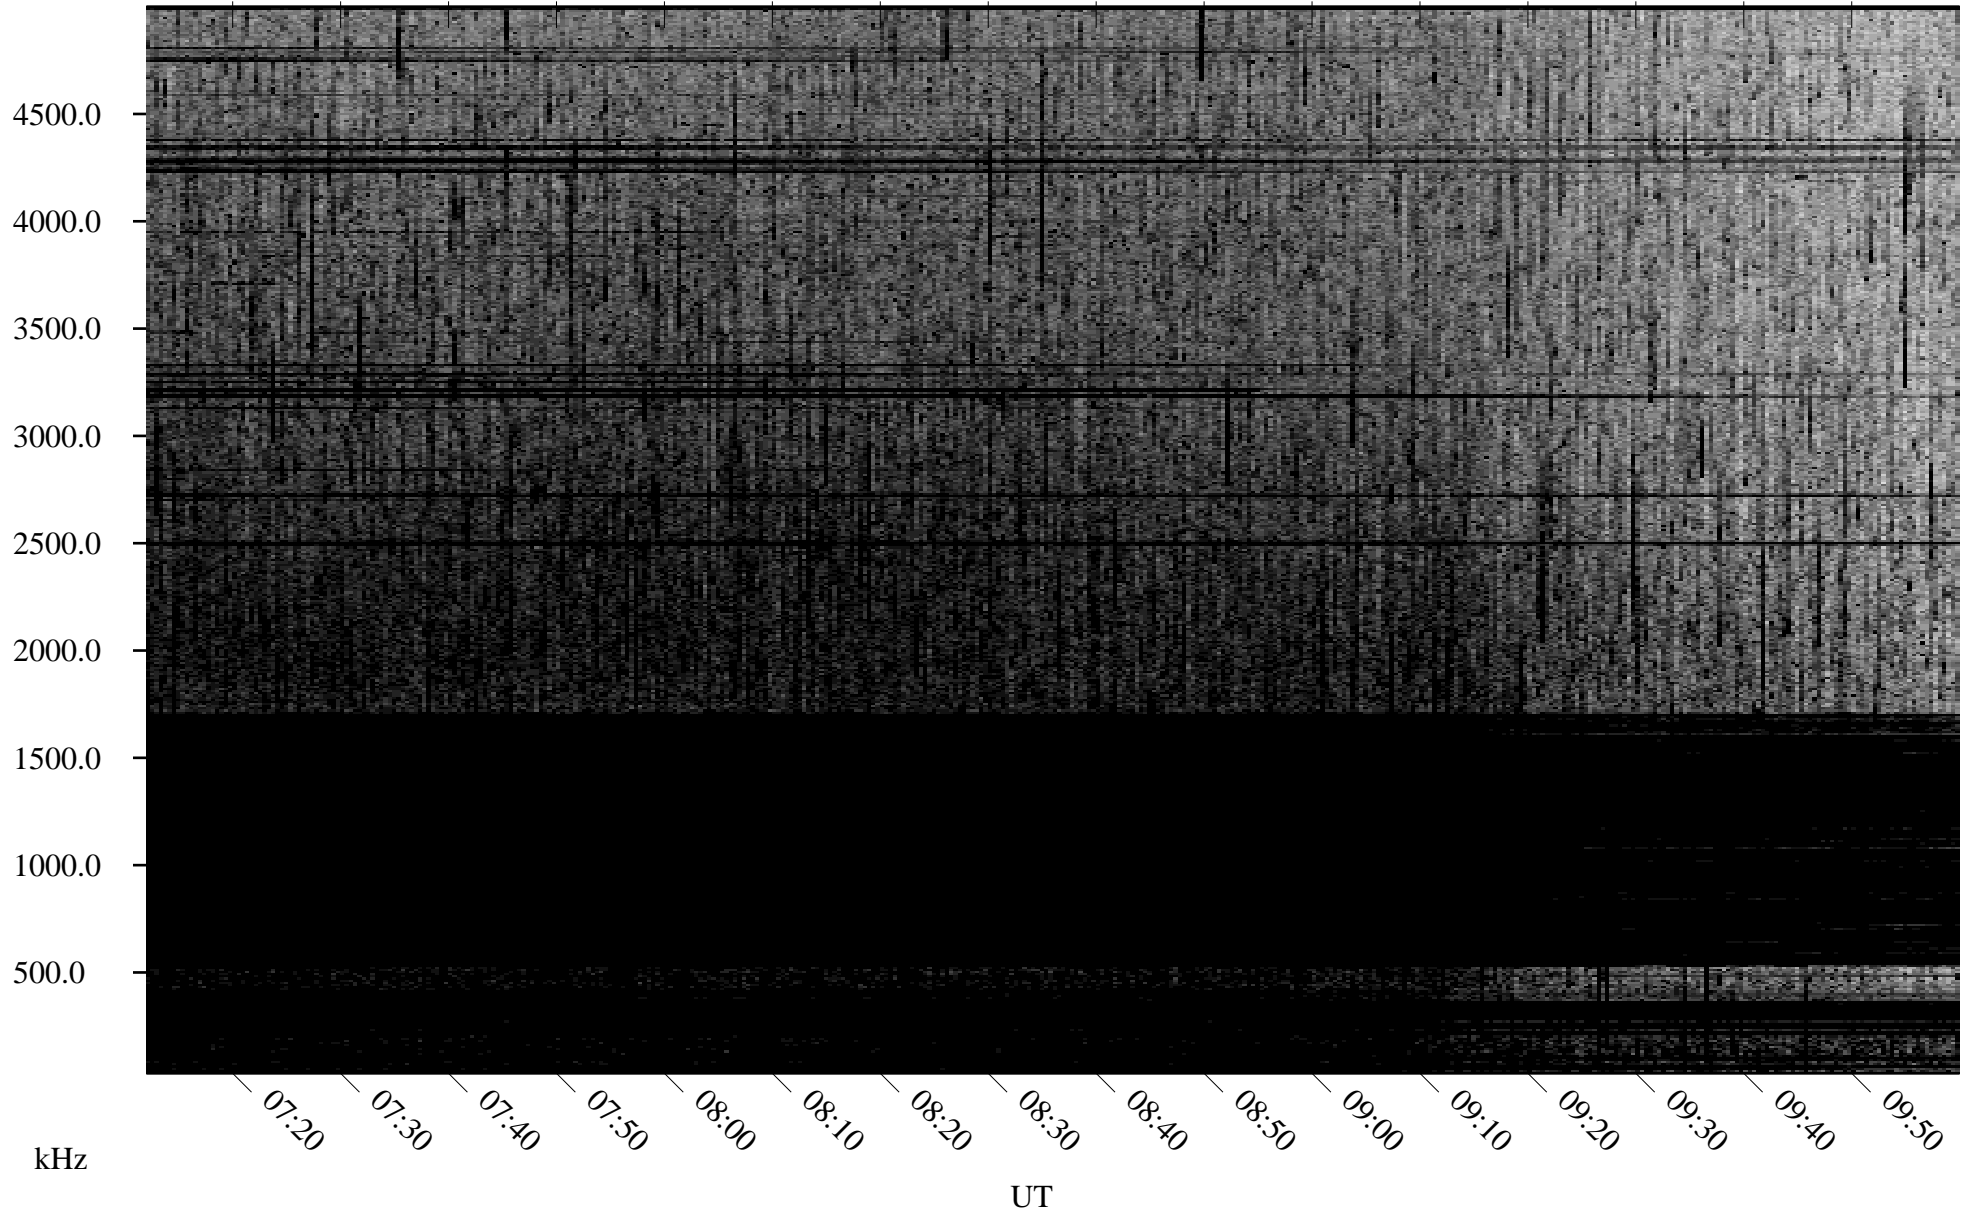

08/04/2008 Churchill, Manitoba

Linear Scale Black = 161 White = 15

ch08217l.r00SUm max_12

Page 1

08/04/2008 Churchill, Manitoba

Linear Scale Black = 161 White = 15

ch08217l.r00SUm max_12

Page 2

08/05/2008 Churchill, Manitoba

Linear Scale Black = 161 White = 15

ch08217l.r00SUm max_12

Page 3

08/05/2008 Churchill, Manitoba

Linear Scale Black = 161 White = 15

ch08217l.r00SUm max_12

Page 4

08/05/2008 Churchill, Manitoba

Linear Scale Black = 161 White = 15

ch08217l.r00SUm max_12

Page 5

08/05/2008 Churchill, Manitoba

Linear Scale Black = 161 White = 15

ch08217l.r00SUm max_12

Page 6

08/05/2008 Churchill, Manitoba

Linear Scale Black = 161 White = 15

ch08217l.r00SUm max_12

Page 7

08/05/2008 Churchill, Manitoba

Linear Scale Black = 161 White = 15

ch08217l.r00SUm max_12