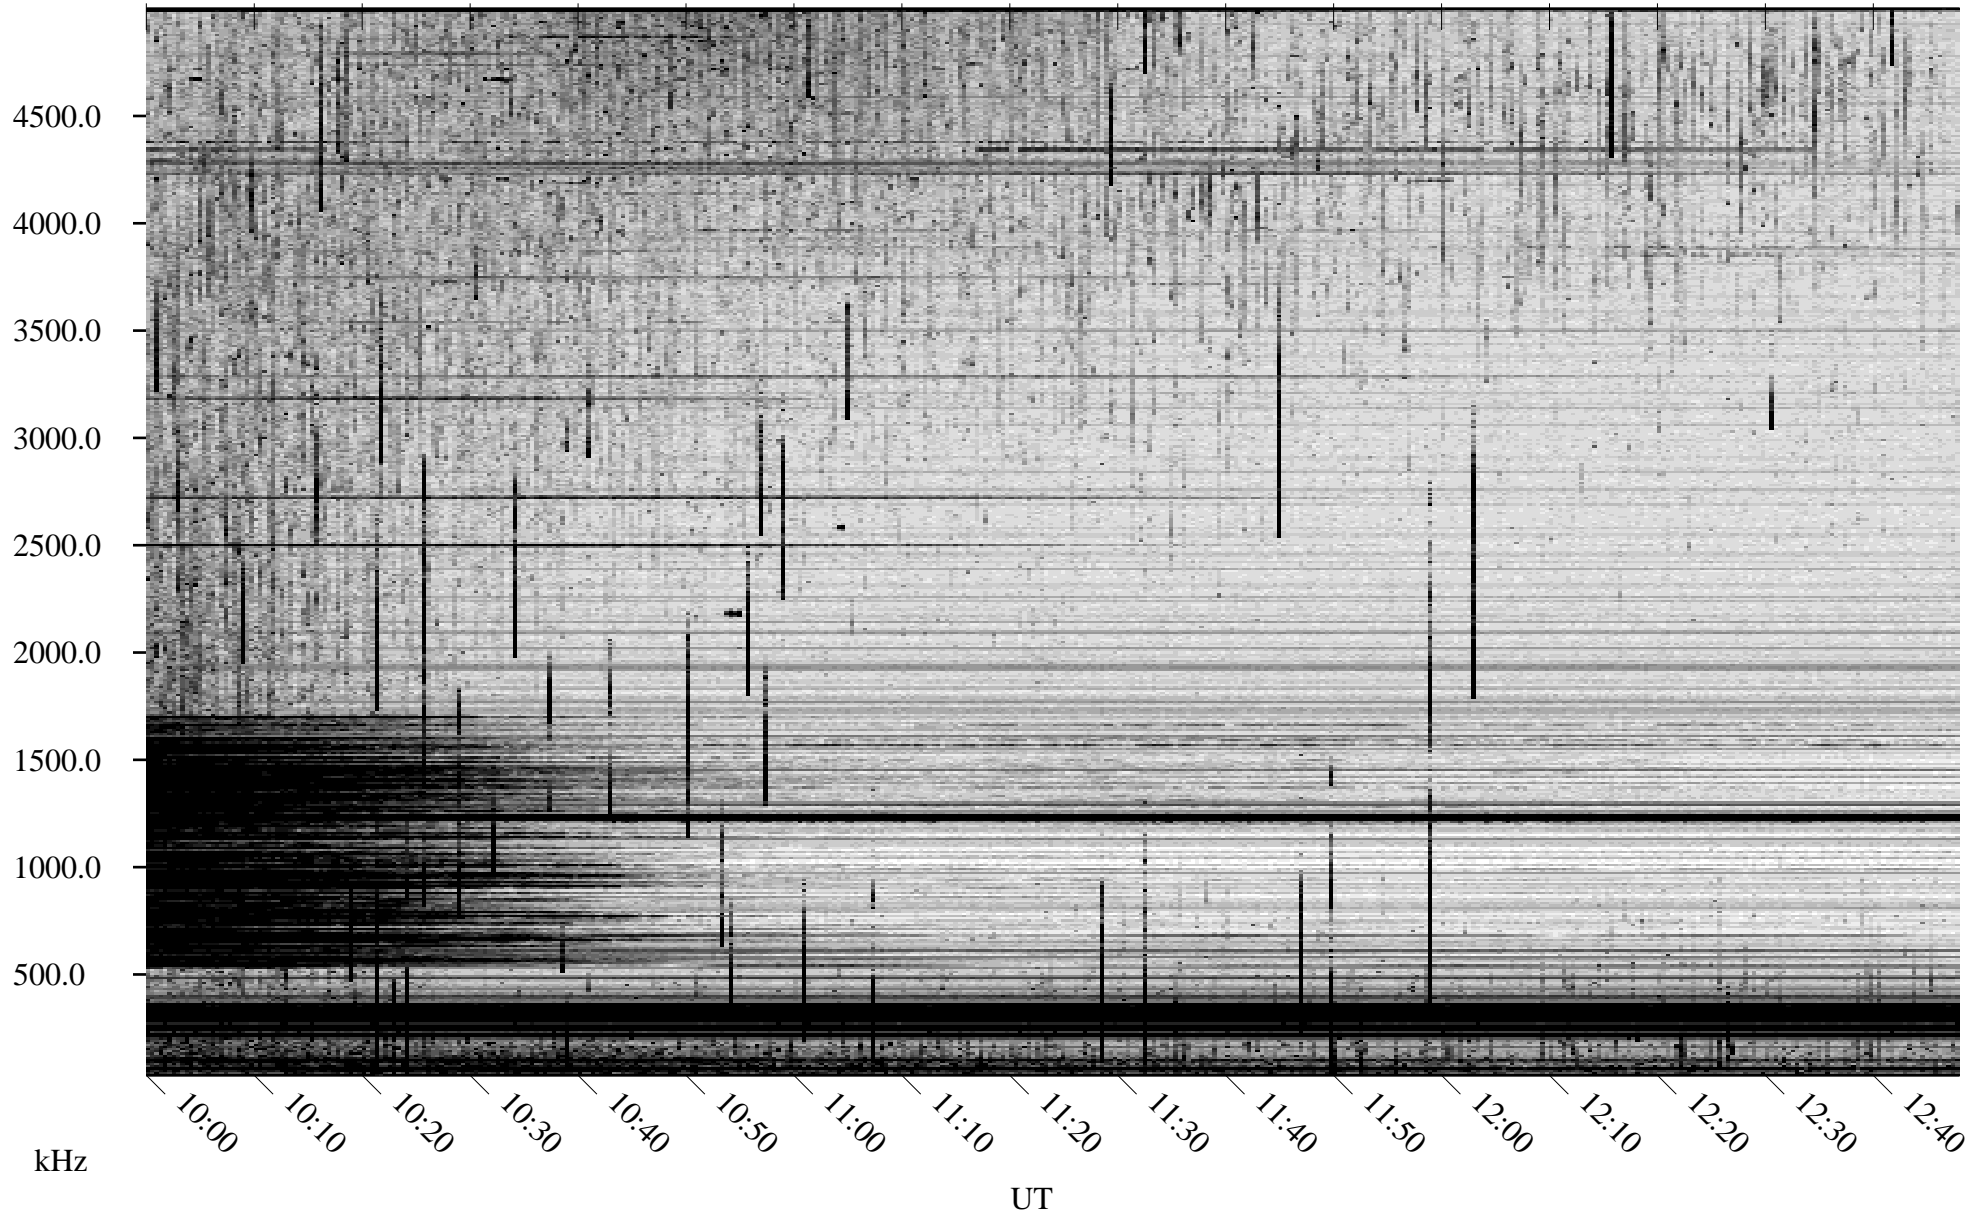

08/04/2008 Churchill, Manitoba

Linear Scale Black = 161 White = 15

ch08217l.r00SUm max_12

Page 1

08/04/2008 Churchill, Manitoba

Linear Scale Black = 161 White = 15

ch08217l.r00SUm max_12

Page 2

08/05/2008 Churchill, Manitoba

Linear Scale Black = 161 White = 15

ch08217l.r00SUm max_12

Page 3

08/05/2008 Churchill, Manitoba

Linear Scale Black = 161 White = 15

ch08217l.r00SUm max_12

Page 4

08/05/2008 Churchill, Manitoba

Linear Scale Black = 161 White = 15

ch08217l.r00SUm max_12

Page 5

08/05/2008 Churchill, Manitoba

Linear Scale Black = 161 White = 15

ch08217l.r00SUm max_12

Page 6

08/05/2008 Churchill, Manitoba

Linear Scale Black = 161 White = 15

ch08217l.r00SUm max_12

Page 7

08/05/2008 Churchill, Manitoba

Linear Scale Black = 161 White = 15

ch08217l.r00SUm max_12