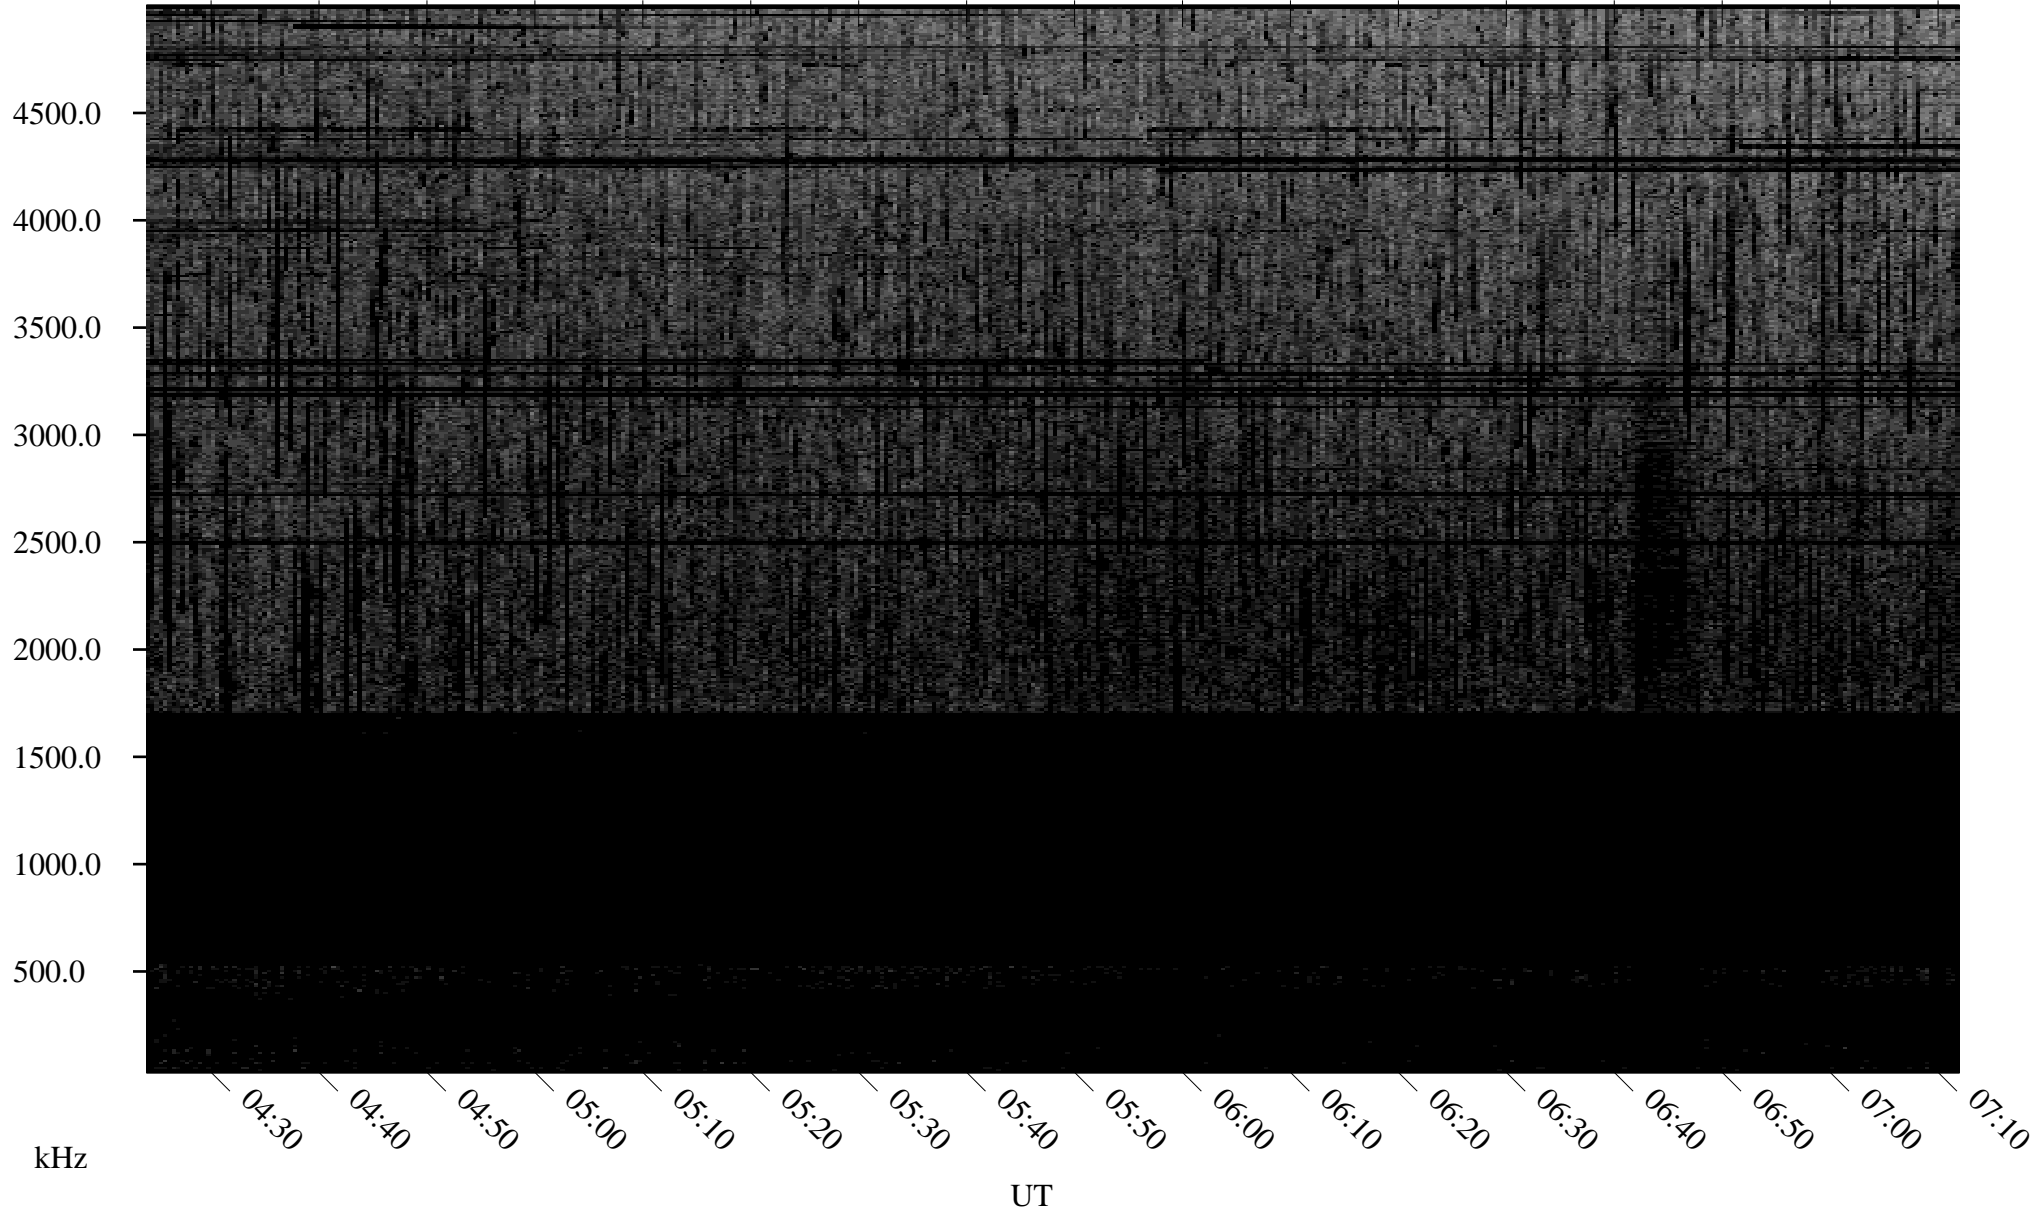

08/04/2008 Churchill, Manitoba

Linear Scale Black = 161 White = 15

ch08217l.r00SUm max_12

Page 1

08/04/2008 Churchill, Manitoba

Linear Scale Black = 161 White = 15

ch08217l.r00SUm max_12

Page 2

08/05/2008 Churchill, Manitoba

Linear Scale Black = 161 White = 15

ch08217l.r00SUm max_12

Page 3

08/05/2008 Churchill, Manitoba

Linear Scale Black = 161 White = 15

ch08217l.r00SUm max_12

Page 4

08/05/2008 Churchill, Manitoba

Linear Scale Black = 161 White = 15

ch08217l.r00SUm max_12

Page 5

08/05/2008 Churchill, Manitoba

Linear Scale Black = 161 White = 15

ch08217l.r00SUm max_12

Page 6

08/05/2008 Churchill, Manitoba

Linear Scale Black = 161 White = 15

ch08217l.r00SUm max_12

Page 7

08/05/2008 Churchill, Manitoba

Linear Scale Black = 161 White = 15

ch08217l.r00SUm max_12