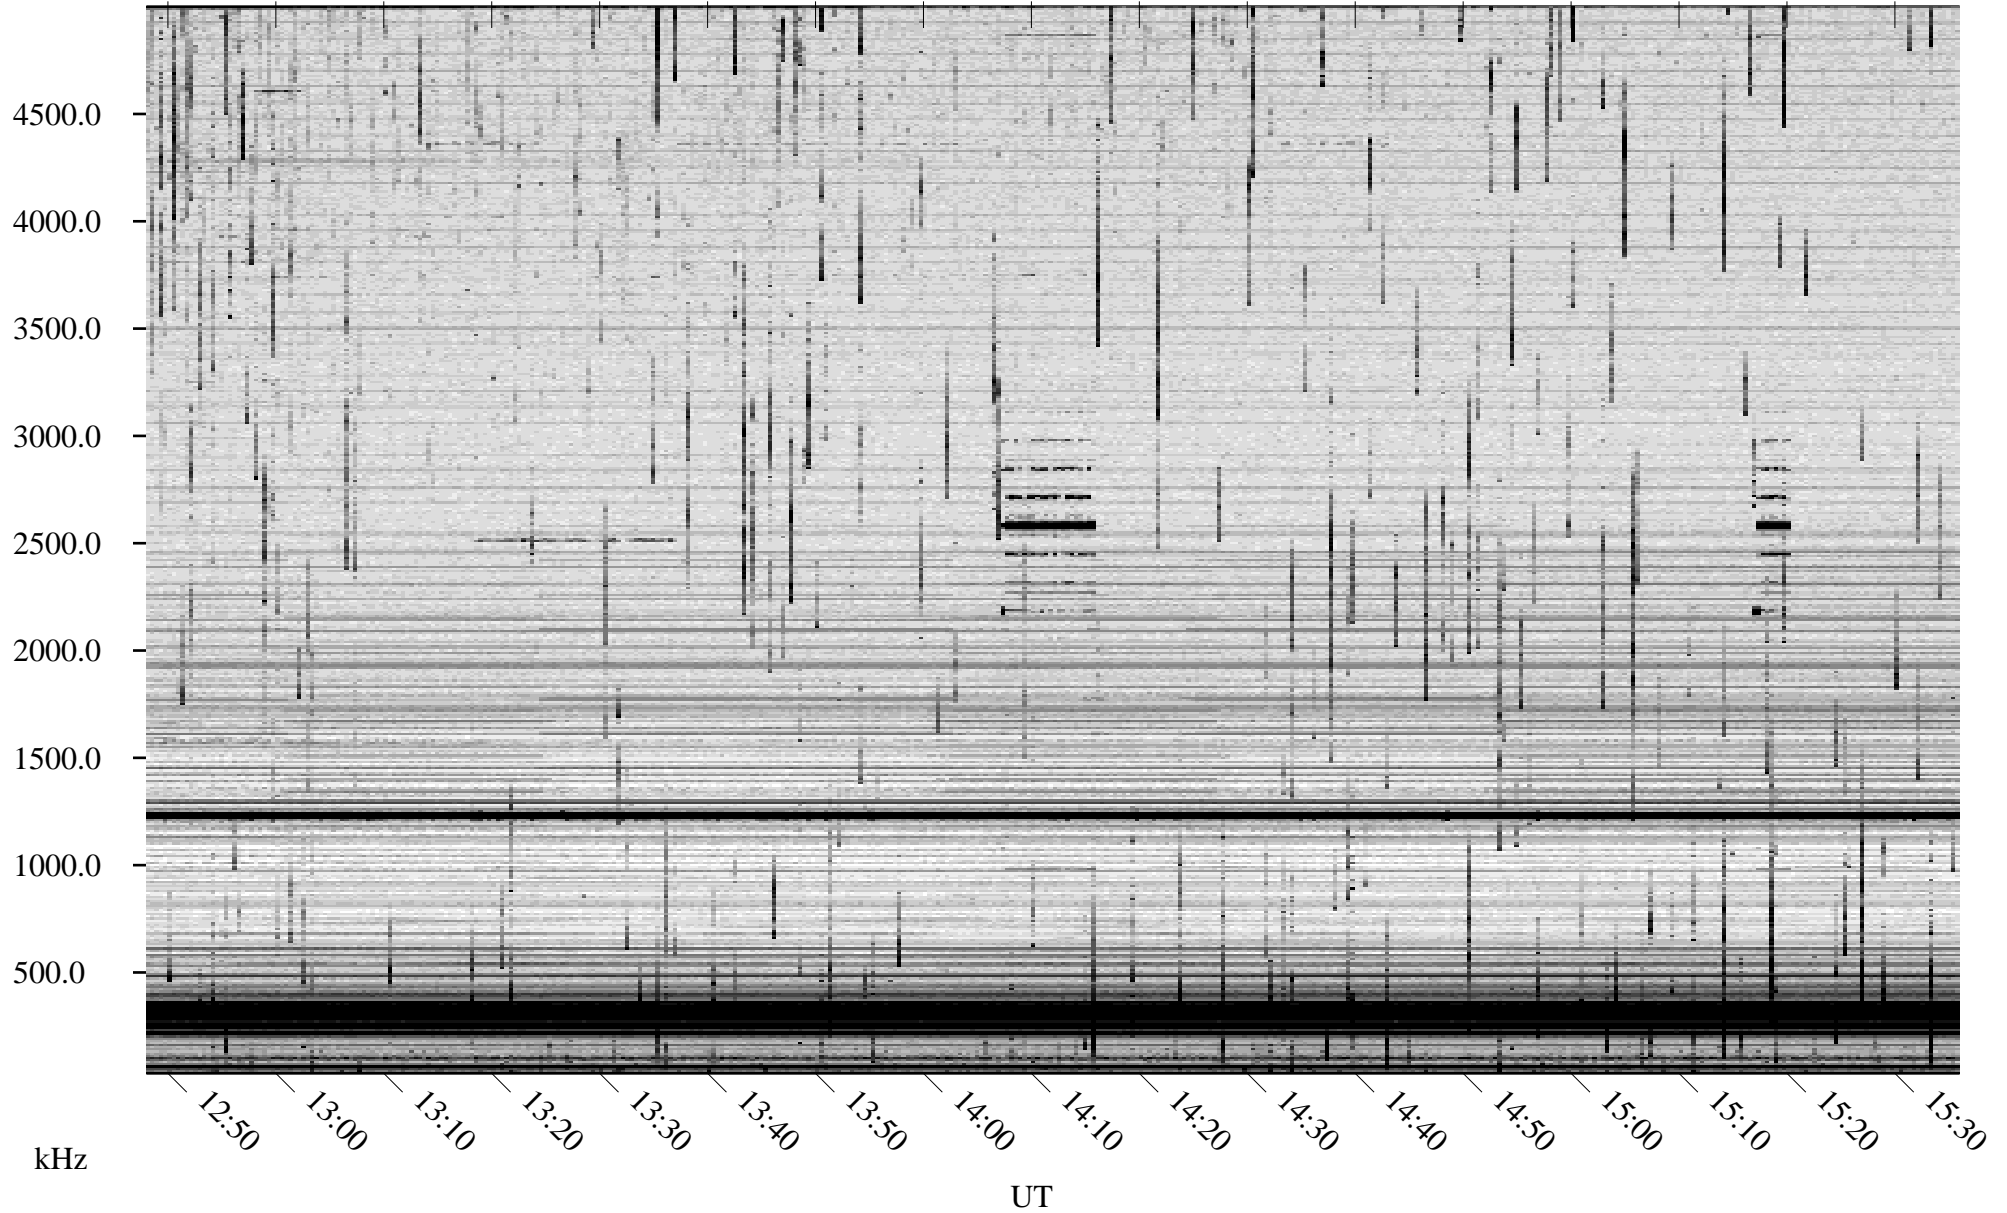

08/07/2008 Churchill, Manitoba

Linear Scale Black = 161 White = 15

ch08220l.r00SUm max_12

Page 1

08/07/2008 Churchill, Manitoba

Linear Scale Black = 161 White = 15

ch08220l.r00SUm max_12

Page 2

08/08/2008 Churchill, Manitoba

Linear Scale Black = 161 White = 15

ch08220l.r00SUm max_12

Page 3

08/08/2008 Churchill, Manitoba

Linear Scale Black = 161 White = 15

ch08220l.r00SUm max_12

Page 4

08/08/2008 Churchill, Manitoba

Linear Scale Black = 161 White = 15

ch08220l.r00SUm max_12

Page 5

08/08/2008 Churchill, Manitoba

Linear Scale Black = 161 White = 15

ch08220l.r00SUm max_12

Page 6

08/08/2008 Churchill, Manitoba

Linear Scale Black = 161 White = 15

ch08220l.r00SUm max_12

Page 7

08/08/2008 Churchill, Manitoba

Linear Scale Black = 161 White = 15

ch08220l.r00SUm max_12