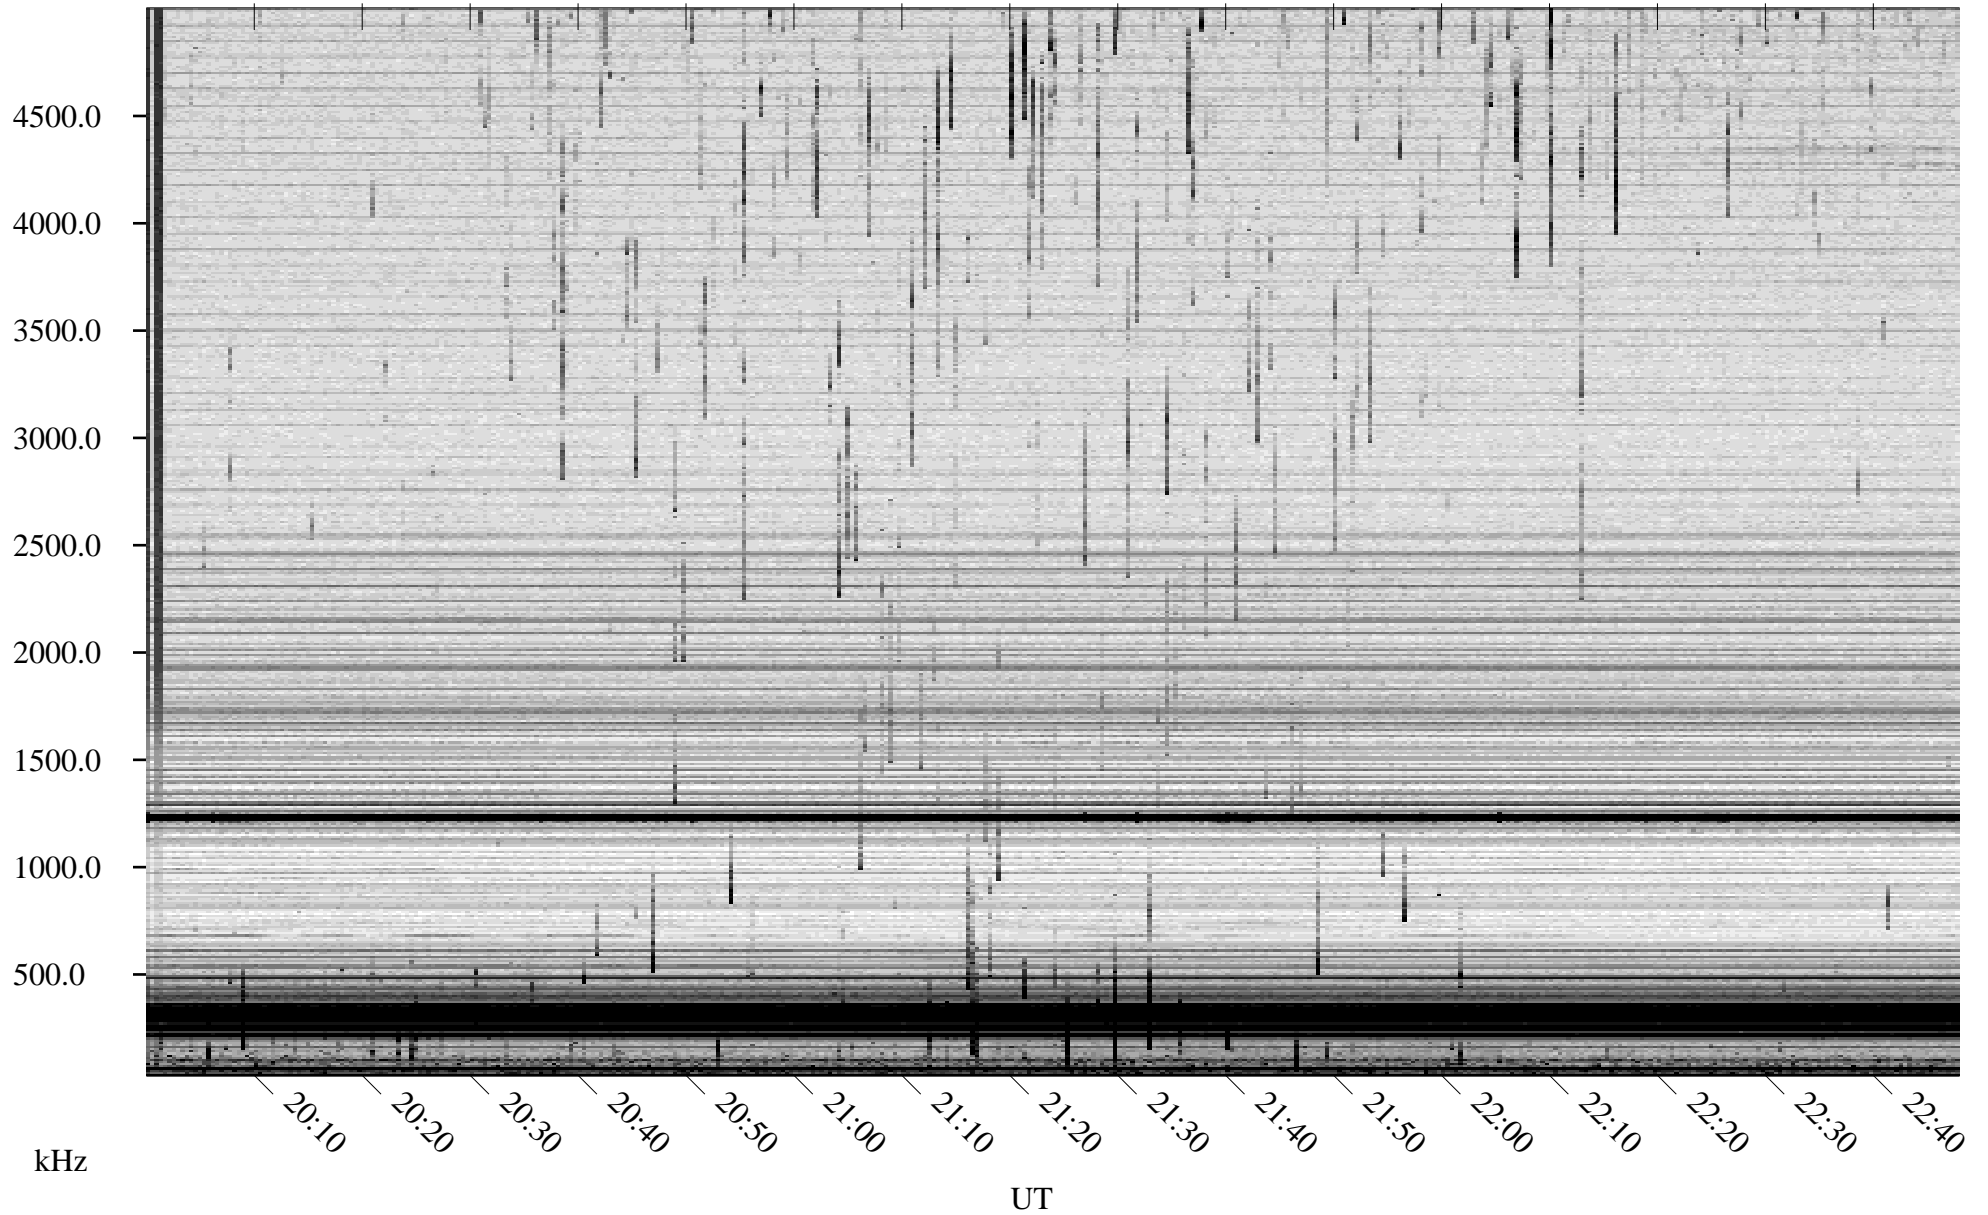

08/07/2008 Churchill, Manitoba

Linear Scale Black = 161 White = 15

ch08220l.r00SUm max_12

Page 1

08/07/2008 Churchill, Manitoba

Linear Scale Black = 161 White = 15

ch08220l.r00SUm max_12

Page 2

08/08/2008 Churchill, Manitoba

Linear Scale Black = 161 White = 15

ch08220l.r00SUm max_12

Page 3

08/08/2008 Churchill, Manitoba

Linear Scale Black = 161 White = 15

ch08220l.r00SUm max_12

Page 4

08/08/2008 Churchill, Manitoba

Linear Scale Black = 161 White = 15

ch08220l.r00SUm max_12

Page 5

08/08/2008 Churchill, Manitoba

Linear Scale Black = 161 White = 15

ch08220l.r00SUm max_12

Page 6

08/08/2008 Churchill, Manitoba

Linear Scale Black = 161 White = 15

ch08220l.r00SUm max_12

Page 7

08/08/2008 Churchill, Manitoba

Linear Scale Black = 161 White = 15

ch08220l.r00SUm max_12