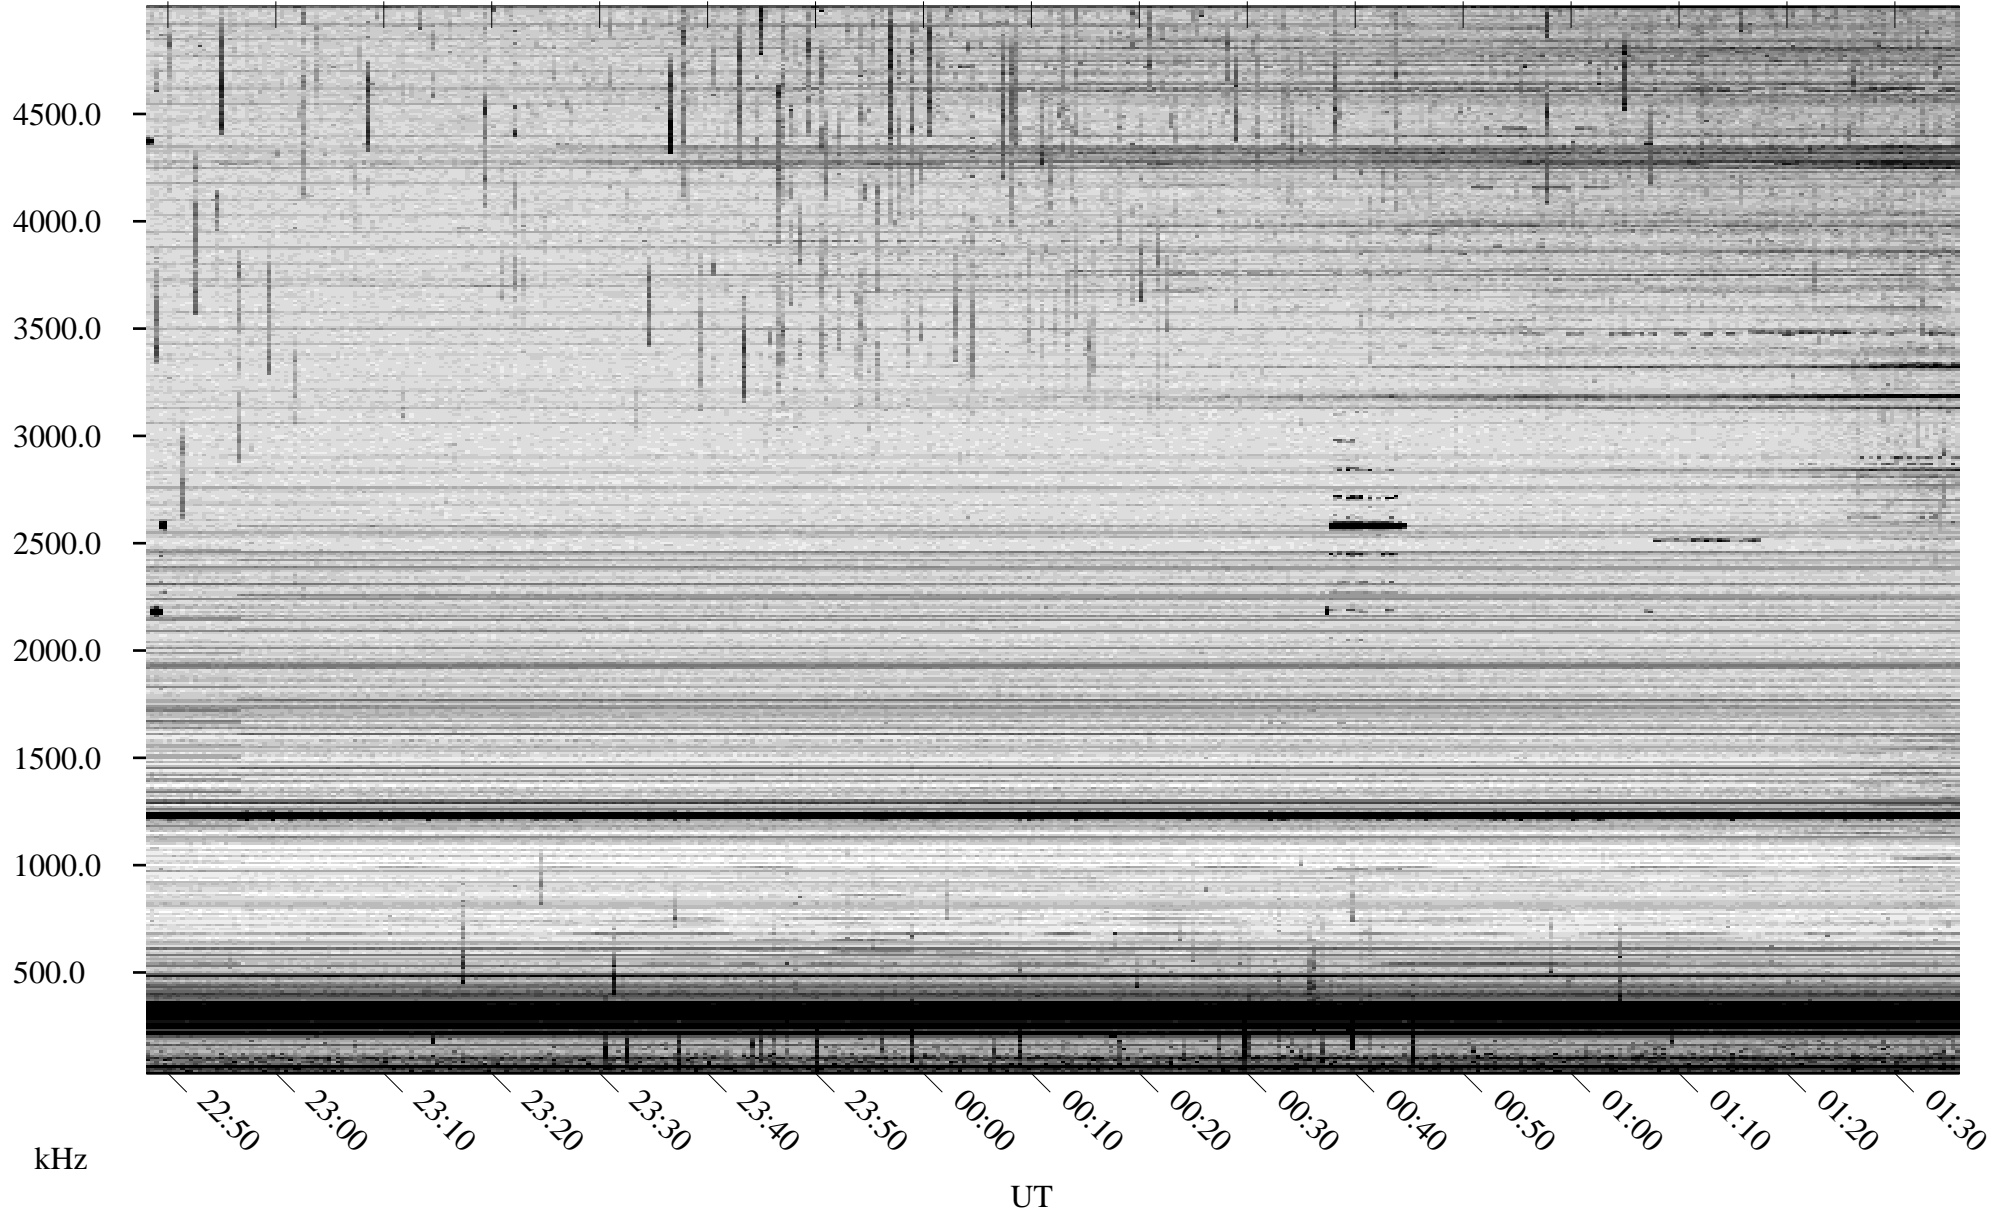

08/07/2008 Churchill, Manitoba

Linear Scale Black = 161 White = 15

ch08220l.r00SUm max_12

Page 1

08/07/2008 Churchill, Manitoba

Linear Scale Black = 161 White = 15

ch08220l.r00SUm max_12

Page 2

08/08/2008 Churchill, Manitoba

Linear Scale Black = 161 White = 15

ch08220l.r00SUm max_12

Page 3

08/08/2008 Churchill, Manitoba

Linear Scale Black = 161 White = 15

ch08220l.r00SUm max_12

Page 4

08/08/2008 Churchill, Manitoba

Linear Scale Black = 161 White = 15

ch08220l.r00SUm max_12

Page 5

08/08/2008 Churchill, Manitoba

Linear Scale Black = 161 White = 15

ch08220l.r00SUm max_12

Page 6

08/08/2008 Churchill, Manitoba

Linear Scale Black = 161 White = 15

ch08220l.r00SUm max_12

Page 7

08/08/2008 Churchill, Manitoba

Linear Scale Black = 161 White = 15

ch08220l.r00SUm max_12