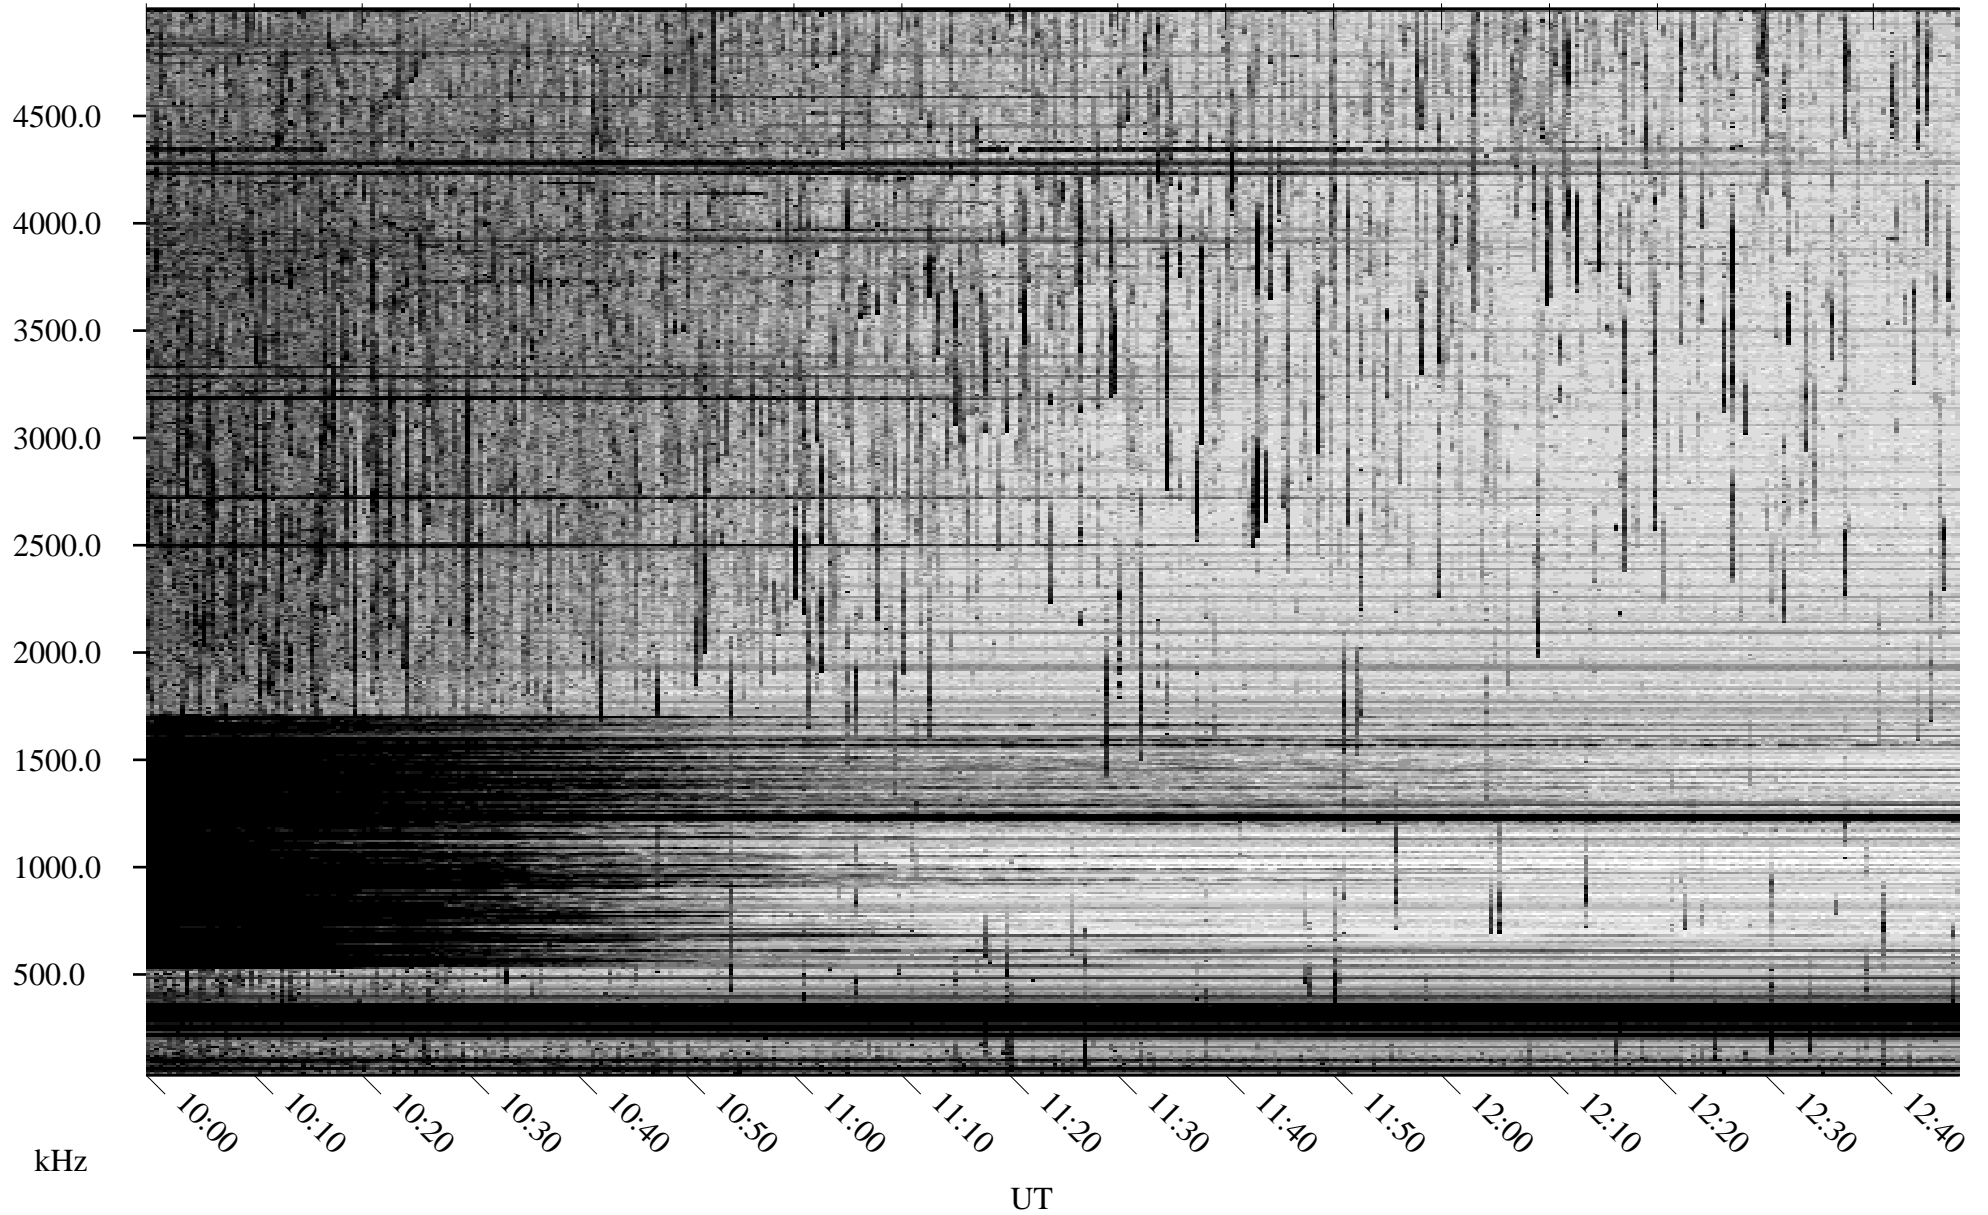

08/07/2008 Churchill, Manitoba

Linear Scale Black = 161 White = 15

ch08220l.r00SUm max_12

Page 1

08/07/2008 Churchill, Manitoba

Linear Scale Black = 161 White = 15

ch08220l.r00SUm max_12

Page 2

08/08/2008 Churchill, Manitoba

Linear Scale Black = 161 White = 15

ch08220l.r00SUm max_12

Page 3

08/08/2008 Churchill, Manitoba

Linear Scale Black = 161 White = 15

ch08220l.r00SUm max_12

Page 4

08/08/2008 Churchill, Manitoba

Linear Scale Black = 161 White = 15

ch08220l.r00SUm max_12

Page 5

08/08/2008 Churchill, Manitoba

Linear Scale Black = 161 White = 15

ch08220l.r00SUm max_12

Page 6

08/08/2008 Churchill, Manitoba

Linear Scale Black = 161 White = 15

ch08220l.r00SUm max_12

Page 7

08/08/2008 Churchill, Manitoba

Linear Scale Black = 161 White = 15

ch08220l.r00SUm max_12