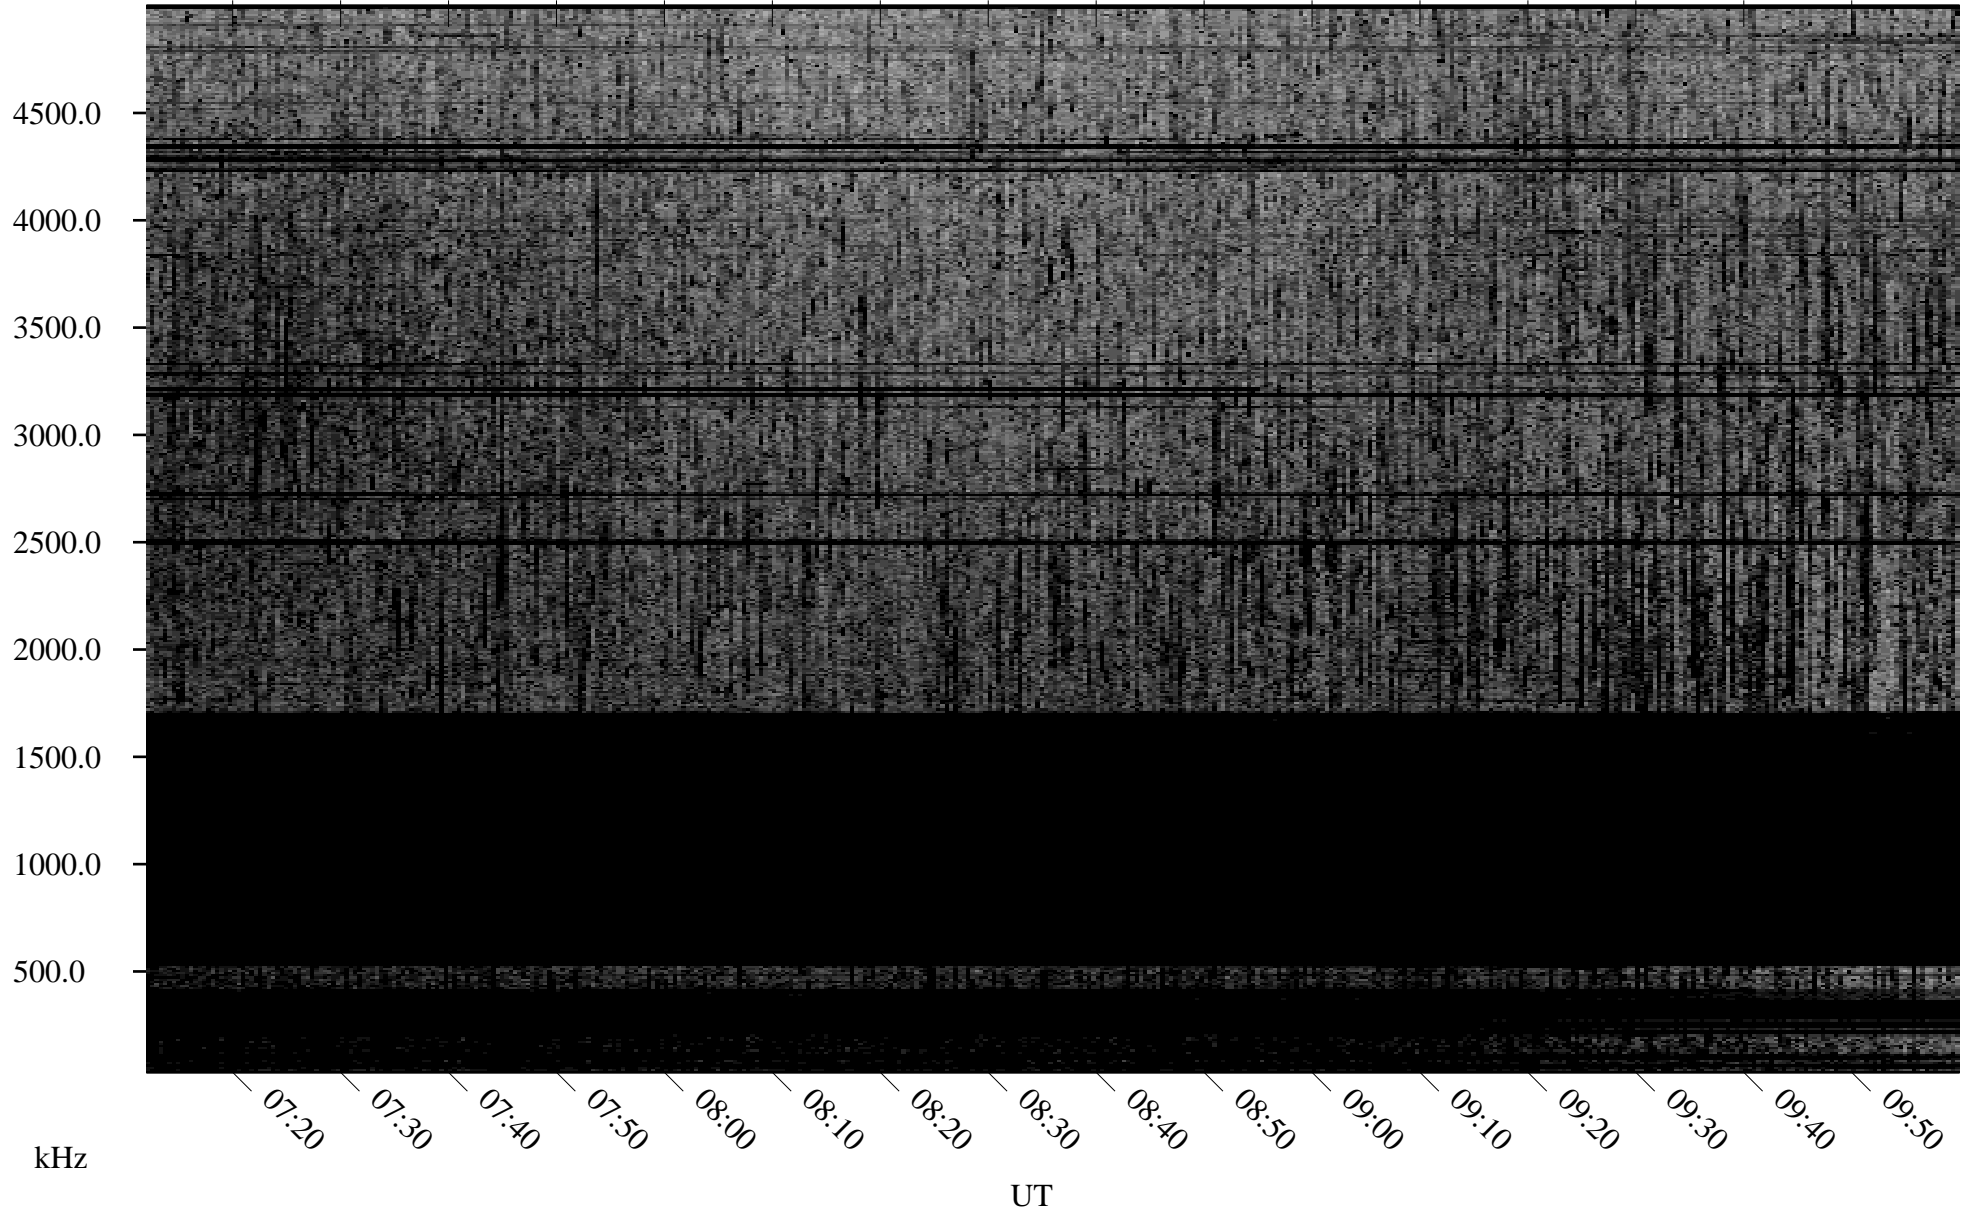

08/07/2008 Churchill, Manitoba

Linear Scale Black = 161 White = 15

ch08220l.r00SUm max_12

Page 1

08/07/2008 Churchill, Manitoba

Linear Scale Black = 161 White = 15

ch08220l.r00SUm max_12

Page 2

08/08/2008 Churchill, Manitoba

Linear Scale Black = 161 White = 15

ch08220l.r00SUm max_12

Page 3

08/08/2008 Churchill, Manitoba

Linear Scale Black = 161 White = 15

ch08220l.r00SUm max_12

Page 4

08/08/2008 Churchill, Manitoba

Linear Scale Black = 161 White = 15

ch08220l.r00SUm max_12

Page 5

08/08/2008 Churchill, Manitoba

Linear Scale Black = 161 White = 15

ch08220l.r00SUm max_12

Page 6

08/08/2008 Churchill, Manitoba

Linear Scale Black = 161 White = 15

ch08220l.r00SUm max_12

Page 7

08/08/2008 Churchill, Manitoba

Linear Scale Black = 161 White = 15

ch08220l.r00SUm max_12