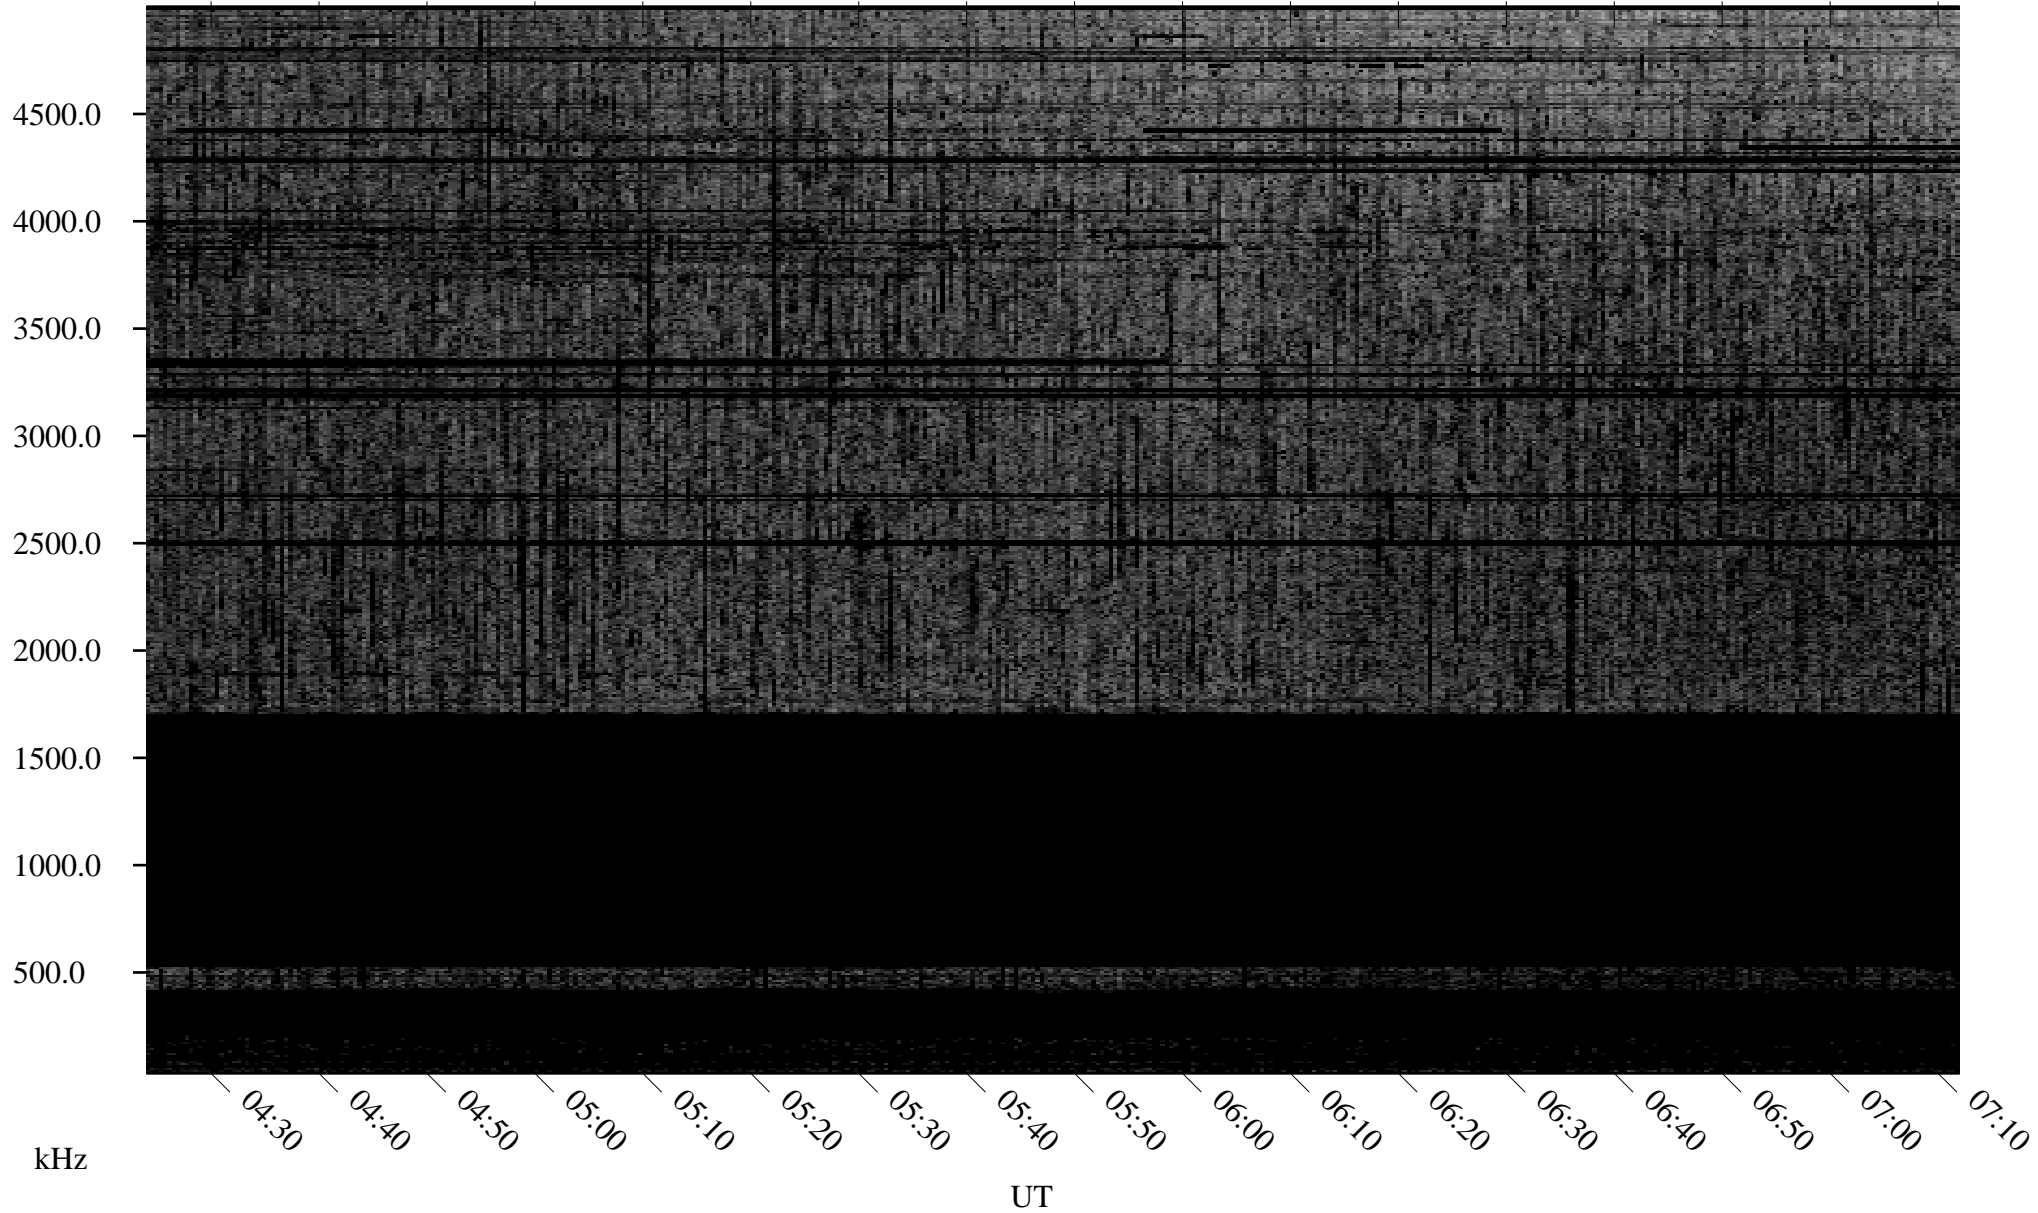

08/07/2008 Churchill, Manitoba

Linear Scale Black = 161 White = 15

ch08220l.r00SUm max_12

Page 1

08/07/2008 Churchill, Manitoba

Linear Scale Black = 161 White = 15

ch08220l.r00SUm max_12

Page 2

08/08/2008 Churchill, Manitoba

Linear Scale Black = 161 White = 15

ch08220l.r00SUm max_12

Page 3

08/08/2008 Churchill, Manitoba

Linear Scale Black = 161 White = 15

ch08220l.r00SUm max_12

Page 4

08/08/2008 Churchill, Manitoba

Linear Scale Black = 161 White = 15

ch08220l.r00SUm max_12

Page 5

08/08/2008 Churchill, Manitoba

Linear Scale Black = 161 White = 15

ch08220l.r00SUm max_12

Page 6

08/08/2008 Churchill, Manitoba

Linear Scale Black = 161 White = 15

ch08220l.r00SUm max_12

Page 7

08/08/2008 Churchill, Manitoba

Linear Scale Black = 161 White = 15

ch08220l.r00SUm max_12