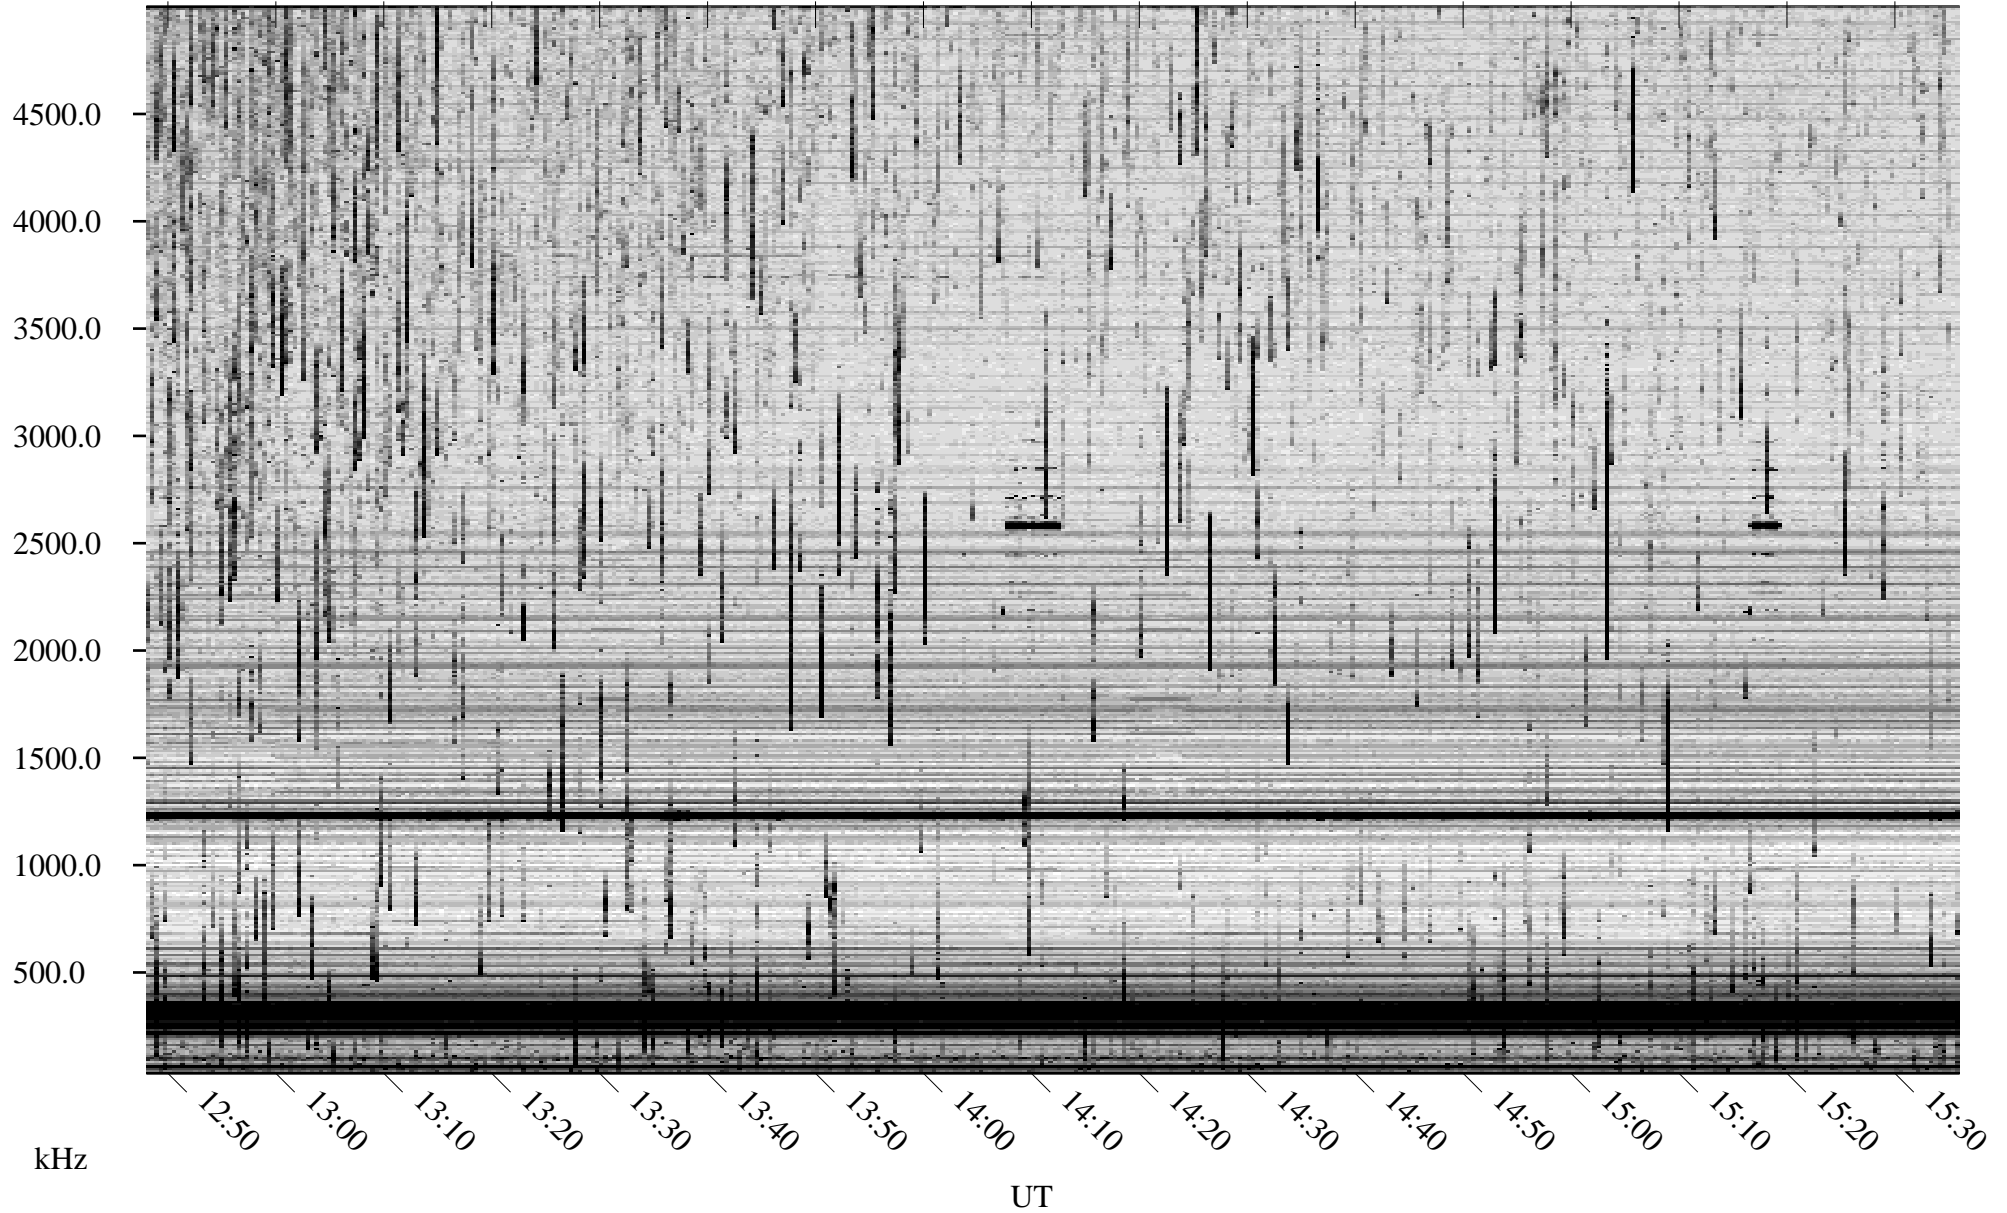

08/08/2008 Churchill, Manitoba

Linear Scale Black = 161 White = 15

ch082211.r00SUm max_12

Page 1

08/08/2008 Churchill, Manitoba

Linear Scale Black = 161 White = 15

ch082211.r00SUm max_12

Page 2

08/09/2008 Churchill, Manitoba

Linear Scale Black = 161 White = 15

ch082211.r00SUm max_12

Page 3

08/09/2008 Churchill, Manitoba

Linear Scale Black = 161 White = 15

ch082211.r00SUm max_12

Page 4

08/09/2008 Churchill, Manitoba

Linear Scale Black = 161 White = 15

ch082211.r00SUm max_12

Page 5

08/09/2008 Churchill, Manitoba

Linear Scale Black = 161 White = 15

ch082211.r00SUm max_12

Page 6

08/09/2008 Churchill, Manitoba

Linear Scale Black = 161 White = 15

ch082211.r00SUm max_12

Page 7

08/09/2008 Churchill, Manitoba

Linear Scale Black = 161 White = 15

ch082211.r00SUm max_12

Page 8