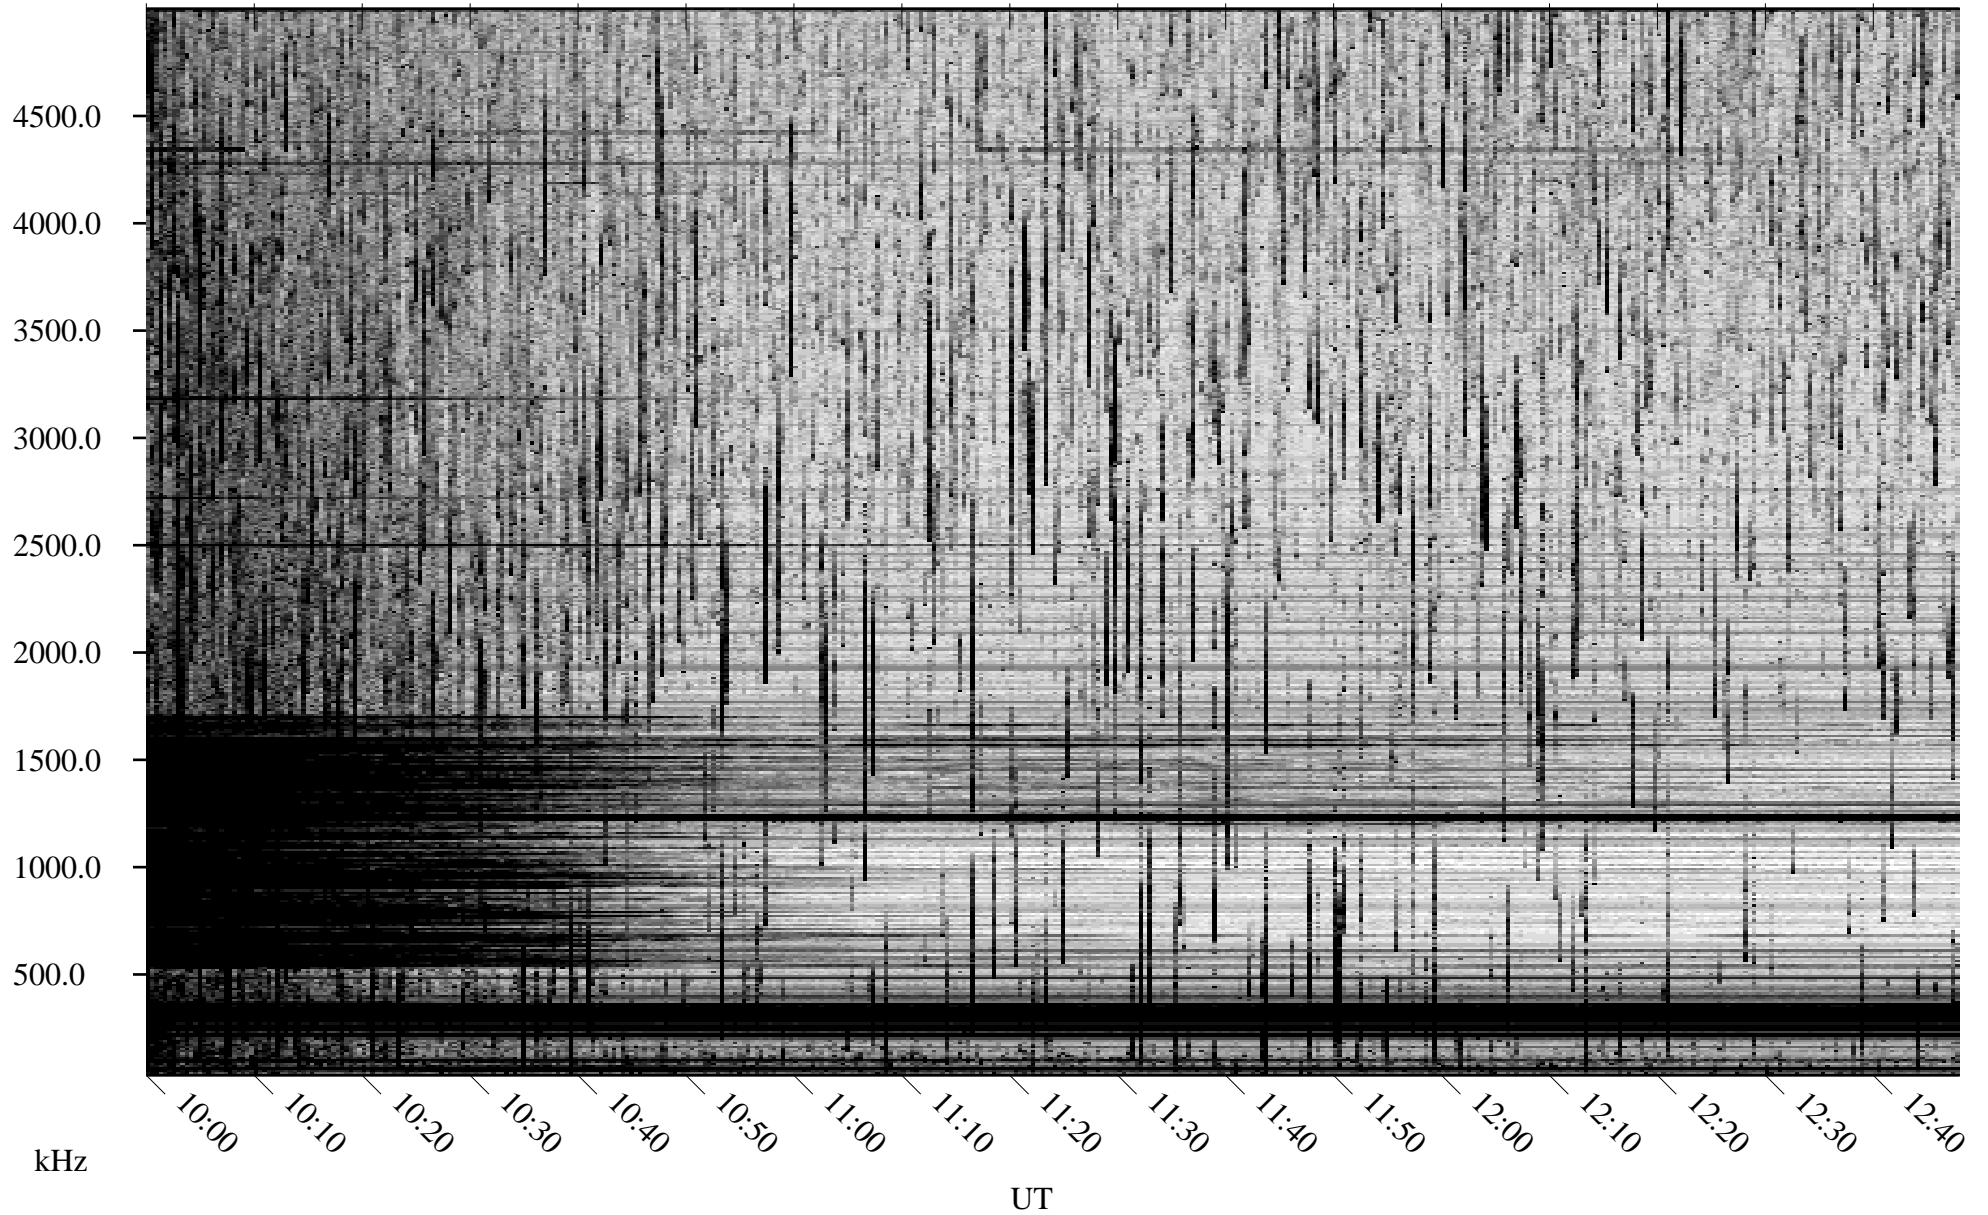

08/08/2008 Churchill, Manitoba

Linear Scale Black = 161 White = 15

ch082211.r00SUm max_12

Page 1

08/08/2008 Churchill, Manitoba

Linear Scale Black = 161 White = 15

ch082211.r00SUm max_12

Page 2

08/09/2008 Churchill, Manitoba

Linear Scale Black = 161 White = 15

ch082211.r00SUm max_12

Page 3

08/09/2008 Churchill, Manitoba

Linear Scale Black = 161 White = 15

ch082211.r00SUm max_12

Page 4

08/09/2008 Churchill, Manitoba

Linear Scale Black = 161 White = 15

ch082211.r00SUm max_12

Page 5

08/09/2008 Churchill, Manitoba

Linear Scale Black = 161 White = 15

ch082211.r00SUm max_12

Page 6

08/09/2008 Churchill, Manitoba

Linear Scale Black = 161 White = 15

ch082211.r00SUm max_12

Page 7

08/09/2008 Churchill, Manitoba

Linear Scale Black = 161 White = 15

ch082211.r00SUm max_12

Page 8