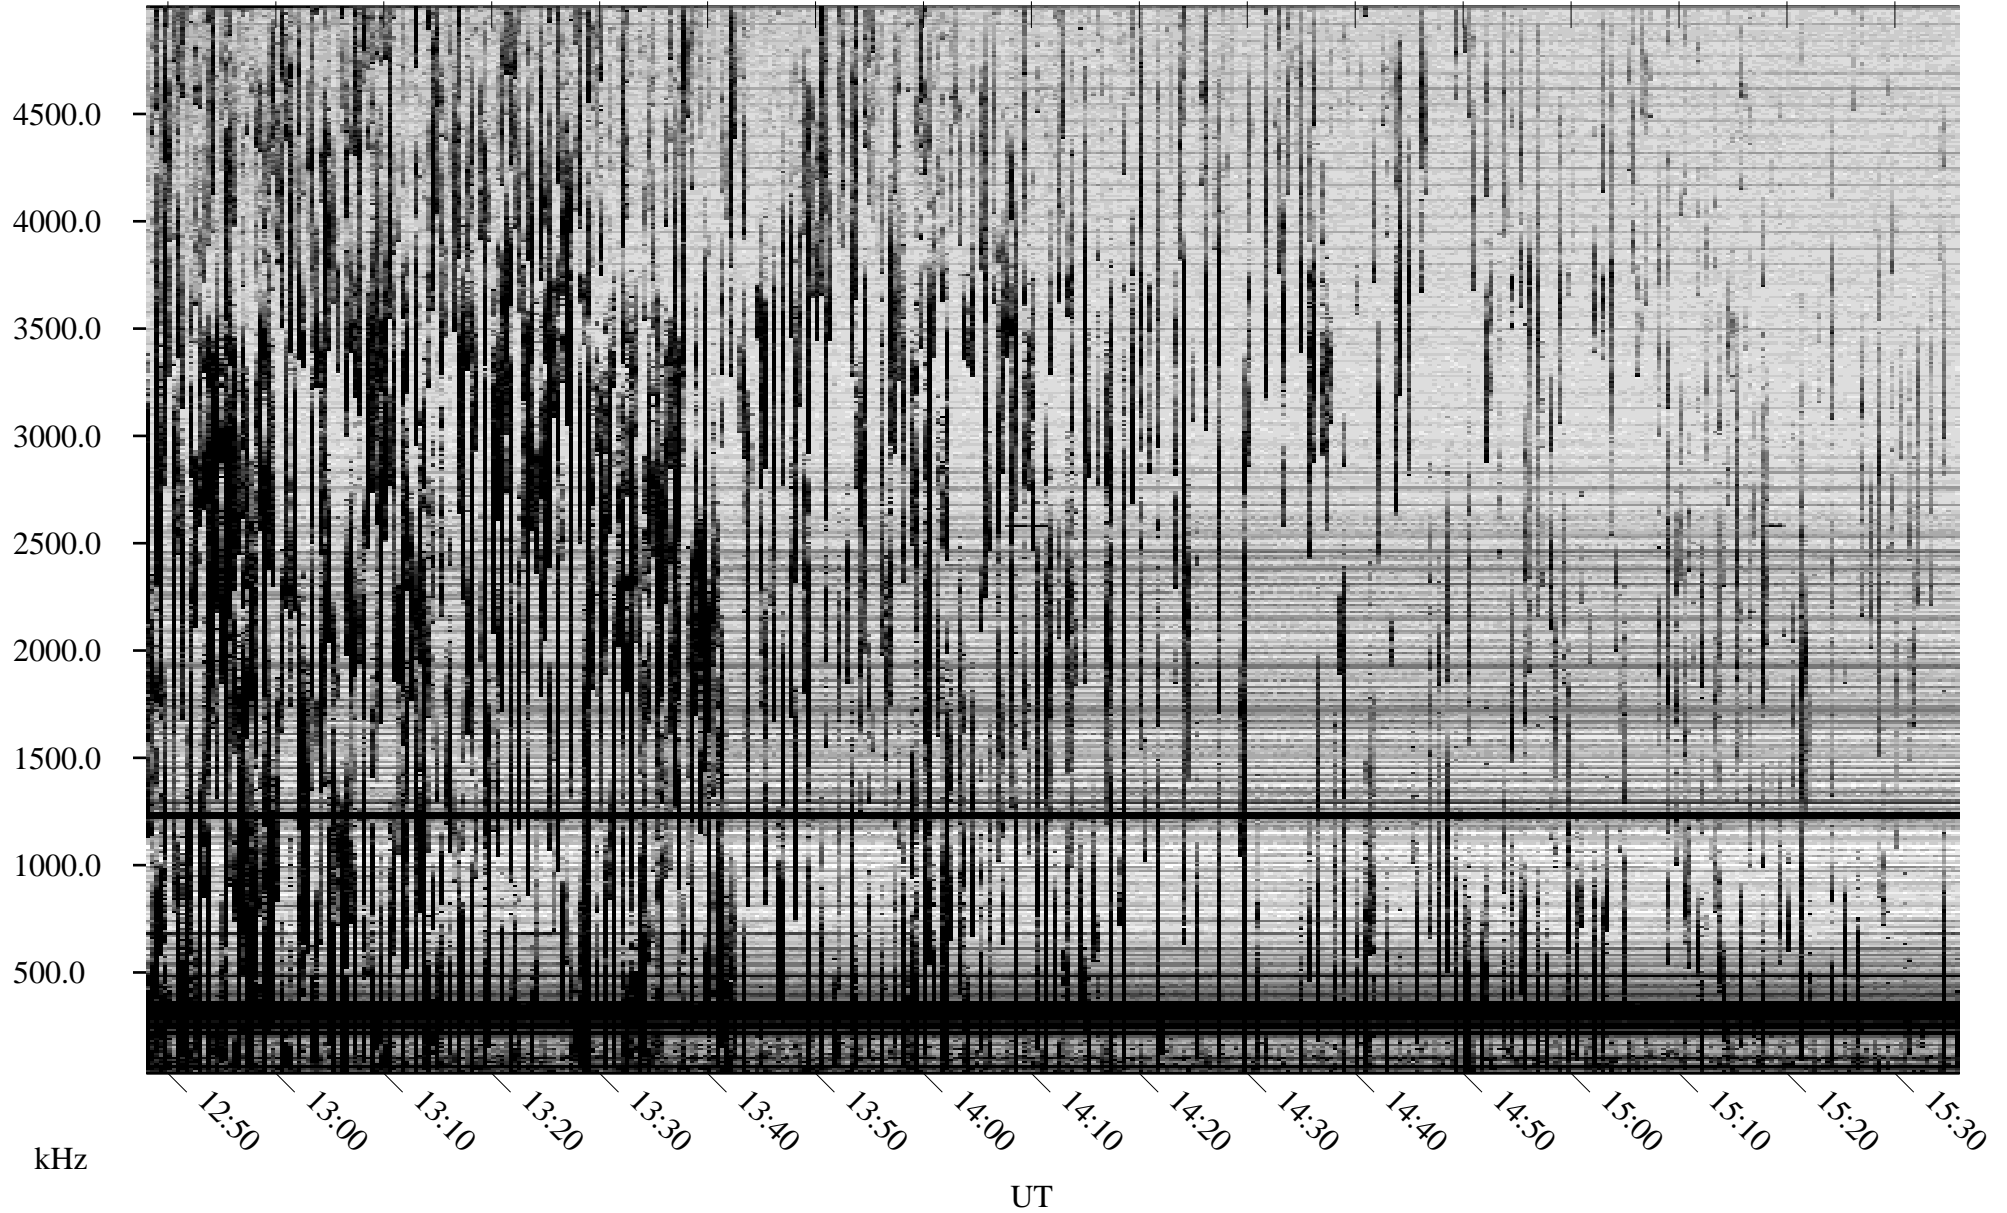

08/09/2008 Churchill, Manitoba

Linear Scale Black = 161 White = 15

ch082221.r00SUm max_12

Page 1

08/09/2008 Churchill, Manitoba

Linear Scale Black = 161 White = 15

ch082221.r00SUm max_12

Page 2

08/10/2008 Churchill, Manitoba

Linear Scale Black = 161 White = 15

ch082221.r00SUm max_12

Page 3

08/10/2008 Churchill, Manitoba

Linear Scale Black = 161 White = 15

ch08222l.r00SUm max_12

Page 4

08/10/2008 Churchill, Manitoba

Linear Scale Black = 161 White = 15

ch08222l.r00SUm max_12

Page 5

08/10/2008 Churchill, Manitoba

Linear Scale Black = 161 White = 15

ch082221.r00SUm max_12

Page 6

08/10/2008 Churchill, Manitoba

Linear Scale Black = 161 White = 15

ch082221.r00SUm max_12

Page 7

08/10/2008 Churchill, Manitoba

Linear Scale Black = 161 White = 15

ch082221.r00SUm max_12

Page 8