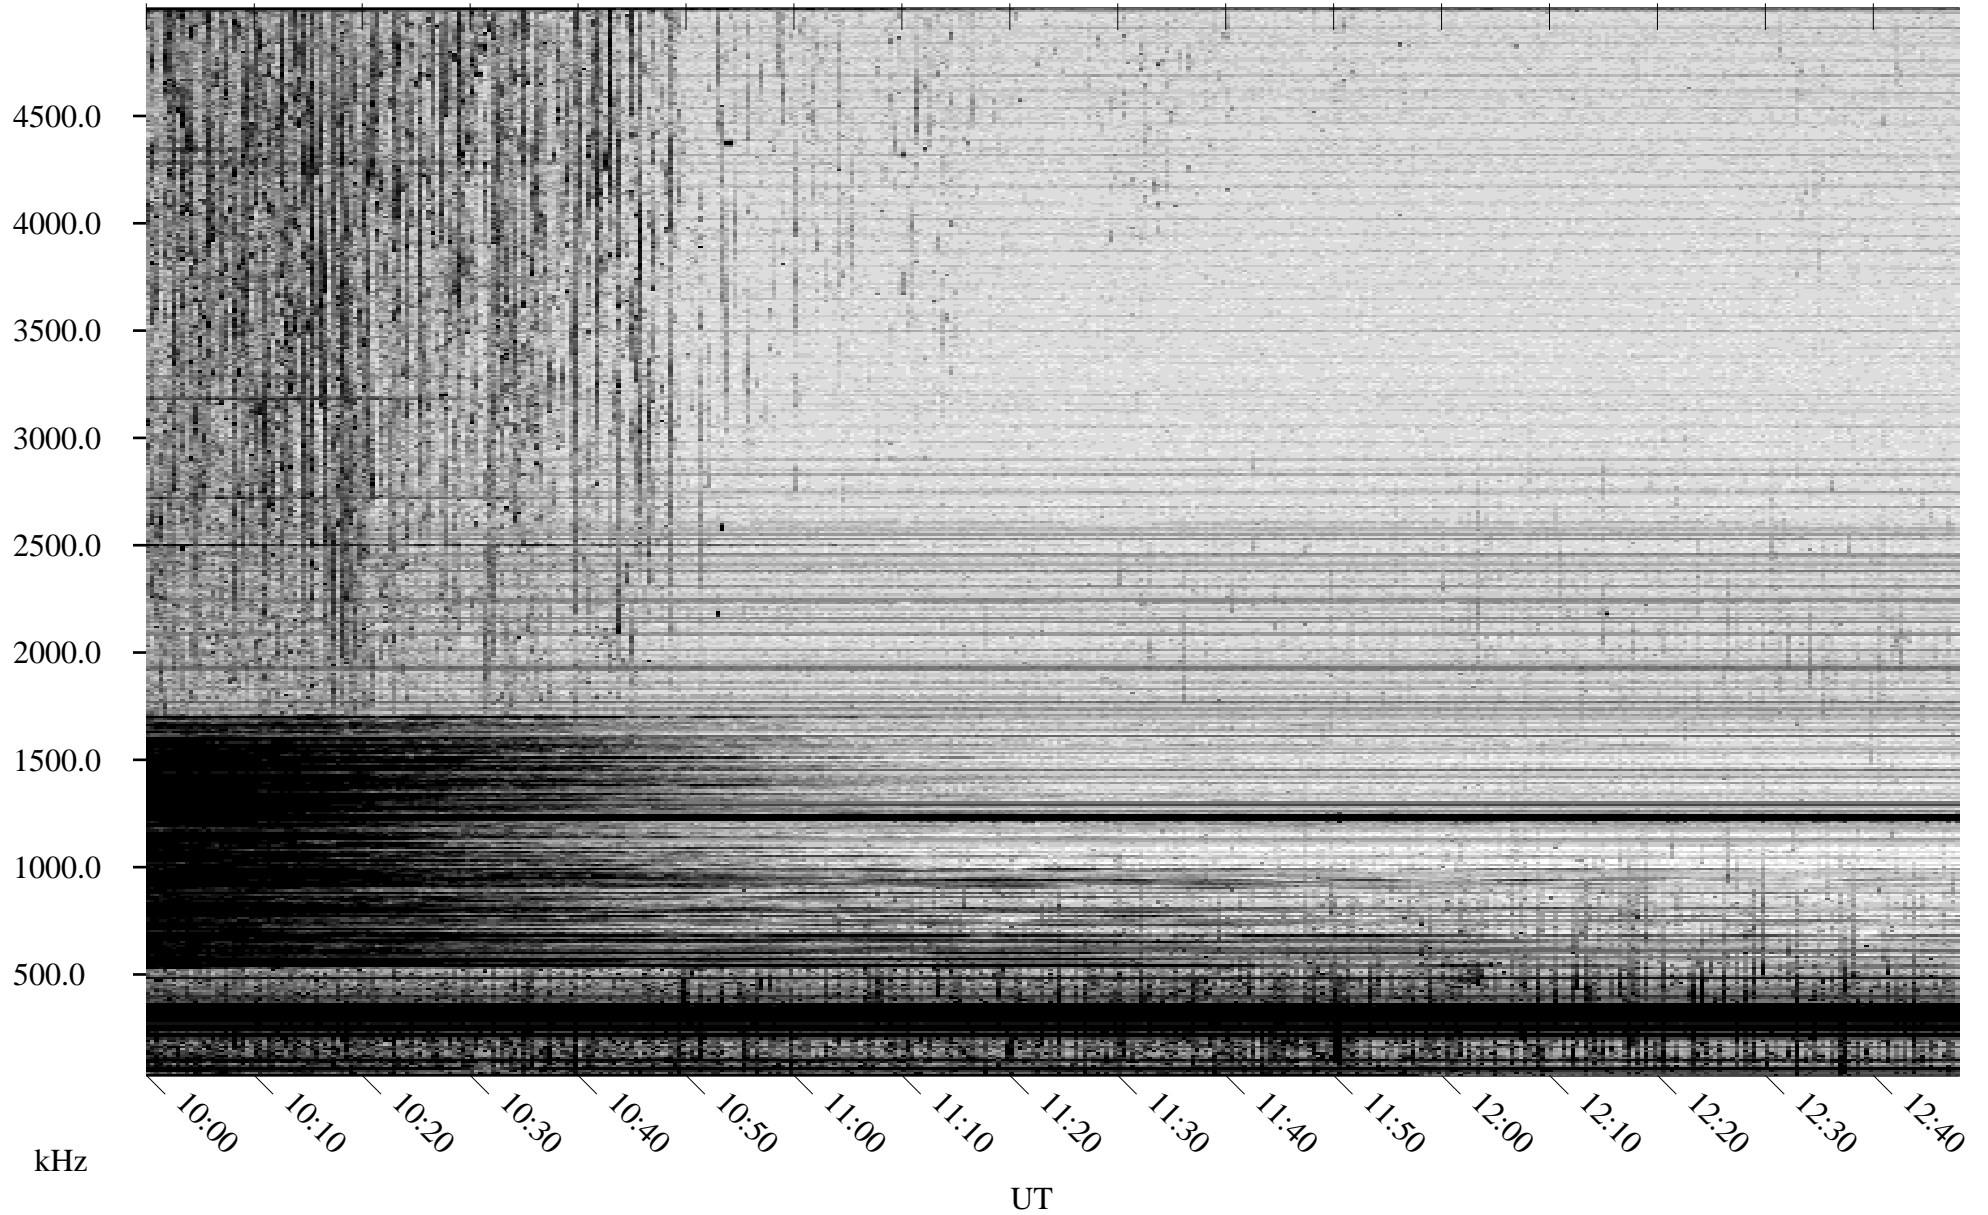

08/11/2008 Churchill, Manitoba

Linear Scale Black = 161 White = 15

ch08224l.r00SUm max_12

Page 1

08/11/2008 Churchill, Manitoba

Linear Scale Black = 161 White = 15

ch08224l.r00SUm max_12

Page 2

08/12/2008 Churchill, Manitoba

Linear Scale Black = 161 White = 15

ch08224l.r00SUm max_12

Page 3

08/12/2008 Churchill, Manitoba

Linear Scale Black = 161 White = 15

ch08224l.r00SUm max_12

Page 4

08/12/2008 Churchill, Manitoba

Linear Scale Black = 161 White = 15

ch08224l.r00SUm max_12

Page 5

08/12/2008 Churchill, Manitoba

Linear Scale Black = 161 White = 15

ch08224l.r00SUm max_12

Page 6

08/12/2008 Churchill, Manitoba

Linear Scale Black = 161 White = 15

ch08224l.r00SUm max_12

Page 7

08/12/2008 Churchill, Manitoba

Linear Scale Black = 161 White = 15

ch08224l.r00SUm max_12