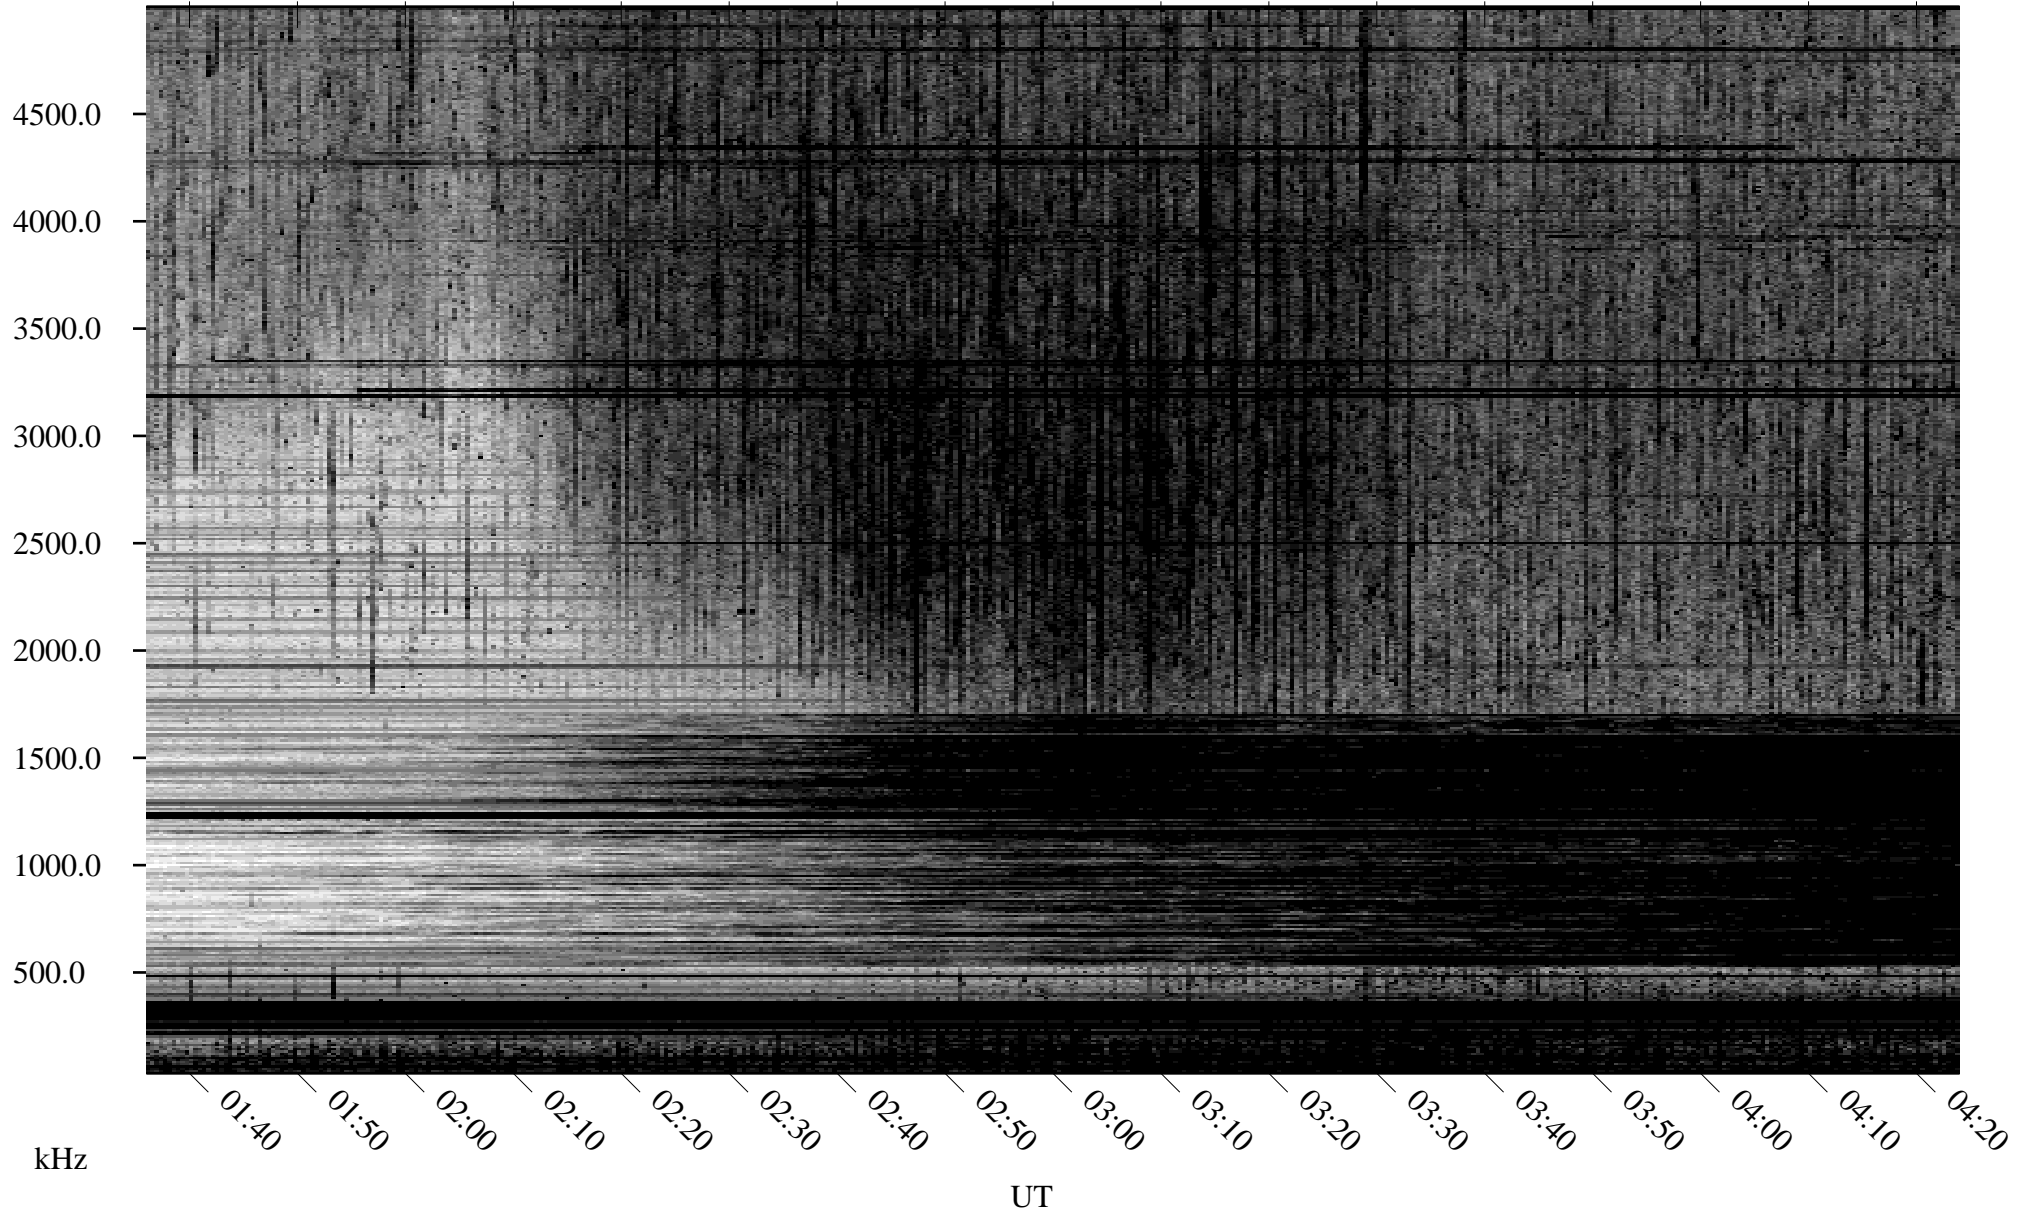

08/11/2008 Churchill, Manitoba

Linear Scale Black = 161 White = 15

ch08224l.r00SUm max_12

Page 1

08/11/2008 Churchill, Manitoba

Linear Scale Black = 161 White = 15

ch08224l.r00SUm max_12

Page 2

08/12/2008 Churchill, Manitoba

Linear Scale Black = 161 White = 15

ch08224l.r00SUm max_12

Page 3

08/12/2008 Churchill, Manitoba

Linear Scale Black = 161 White = 15

ch08224l.r00SUm max_12

Page 4

08/12/2008 Churchill, Manitoba

Linear Scale Black = 161 White = 15

ch08224l.r00SUm max_12

Page 5

08/12/2008 Churchill, Manitoba

Linear Scale Black = 161 White = 15

ch08224l.r00SUm max_12

Page 6

08/12/2008 Churchill, Manitoba

Linear Scale Black = 161 White = 15

ch08224l.r00SUm max_12

Page 7

08/12/2008 Churchill, Manitoba

Linear Scale Black = 161 White = 15

ch08224l.r00SUm max_12