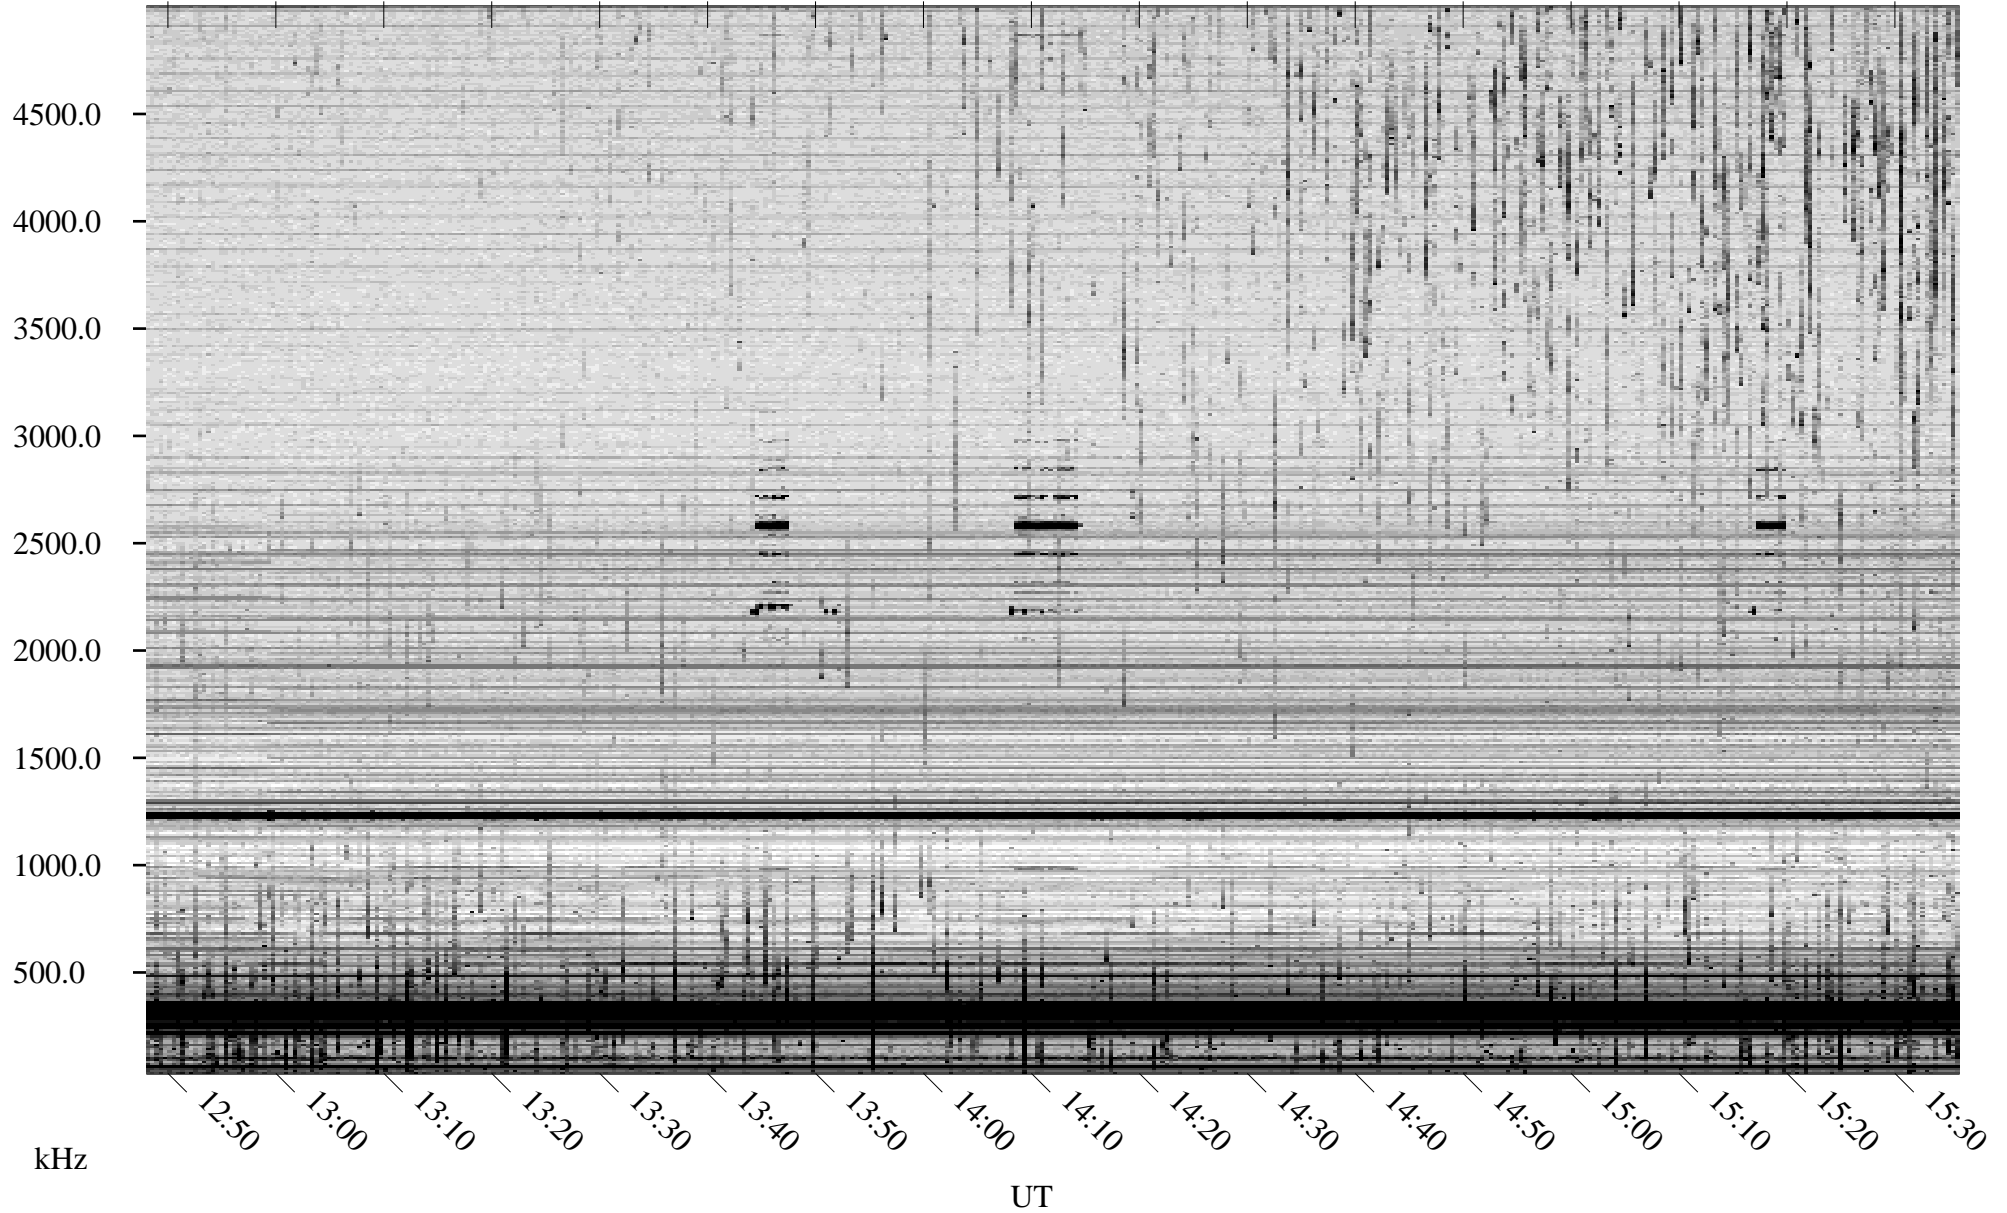

08/11/2008 Churchill, Manitoba

Linear Scale Black = 161 White = 15

ch08224l.r00SUm max_12

Page 1

08/11/2008 Churchill, Manitoba

Linear Scale Black = 161 White = 15

ch08224l.r00SUm max_12

Page 2

08/12/2008 Churchill, Manitoba

Linear Scale Black = 161 White = 15

ch08224l.r00SUm max_12

Page 3

08/12/2008 Churchill, Manitoba

Linear Scale Black = 161 White = 15

ch08224l.r00SUm max_12

Page 4

08/12/2008 Churchill, Manitoba

Linear Scale Black = 161 White = 15

ch08224l.r00SUm max_12

Page 5

08/12/2008 Churchill, Manitoba

Linear Scale Black = 161 White = 15

ch08224l.r00SUm max_12

Page 6

08/12/2008 Churchill, Manitoba

Linear Scale Black = 161 White = 15

ch08224l.r00SUm max_12

Page 7

08/12/2008 Churchill, Manitoba

Linear Scale Black = 161 White = 15

ch08224l.r00SUm max_12