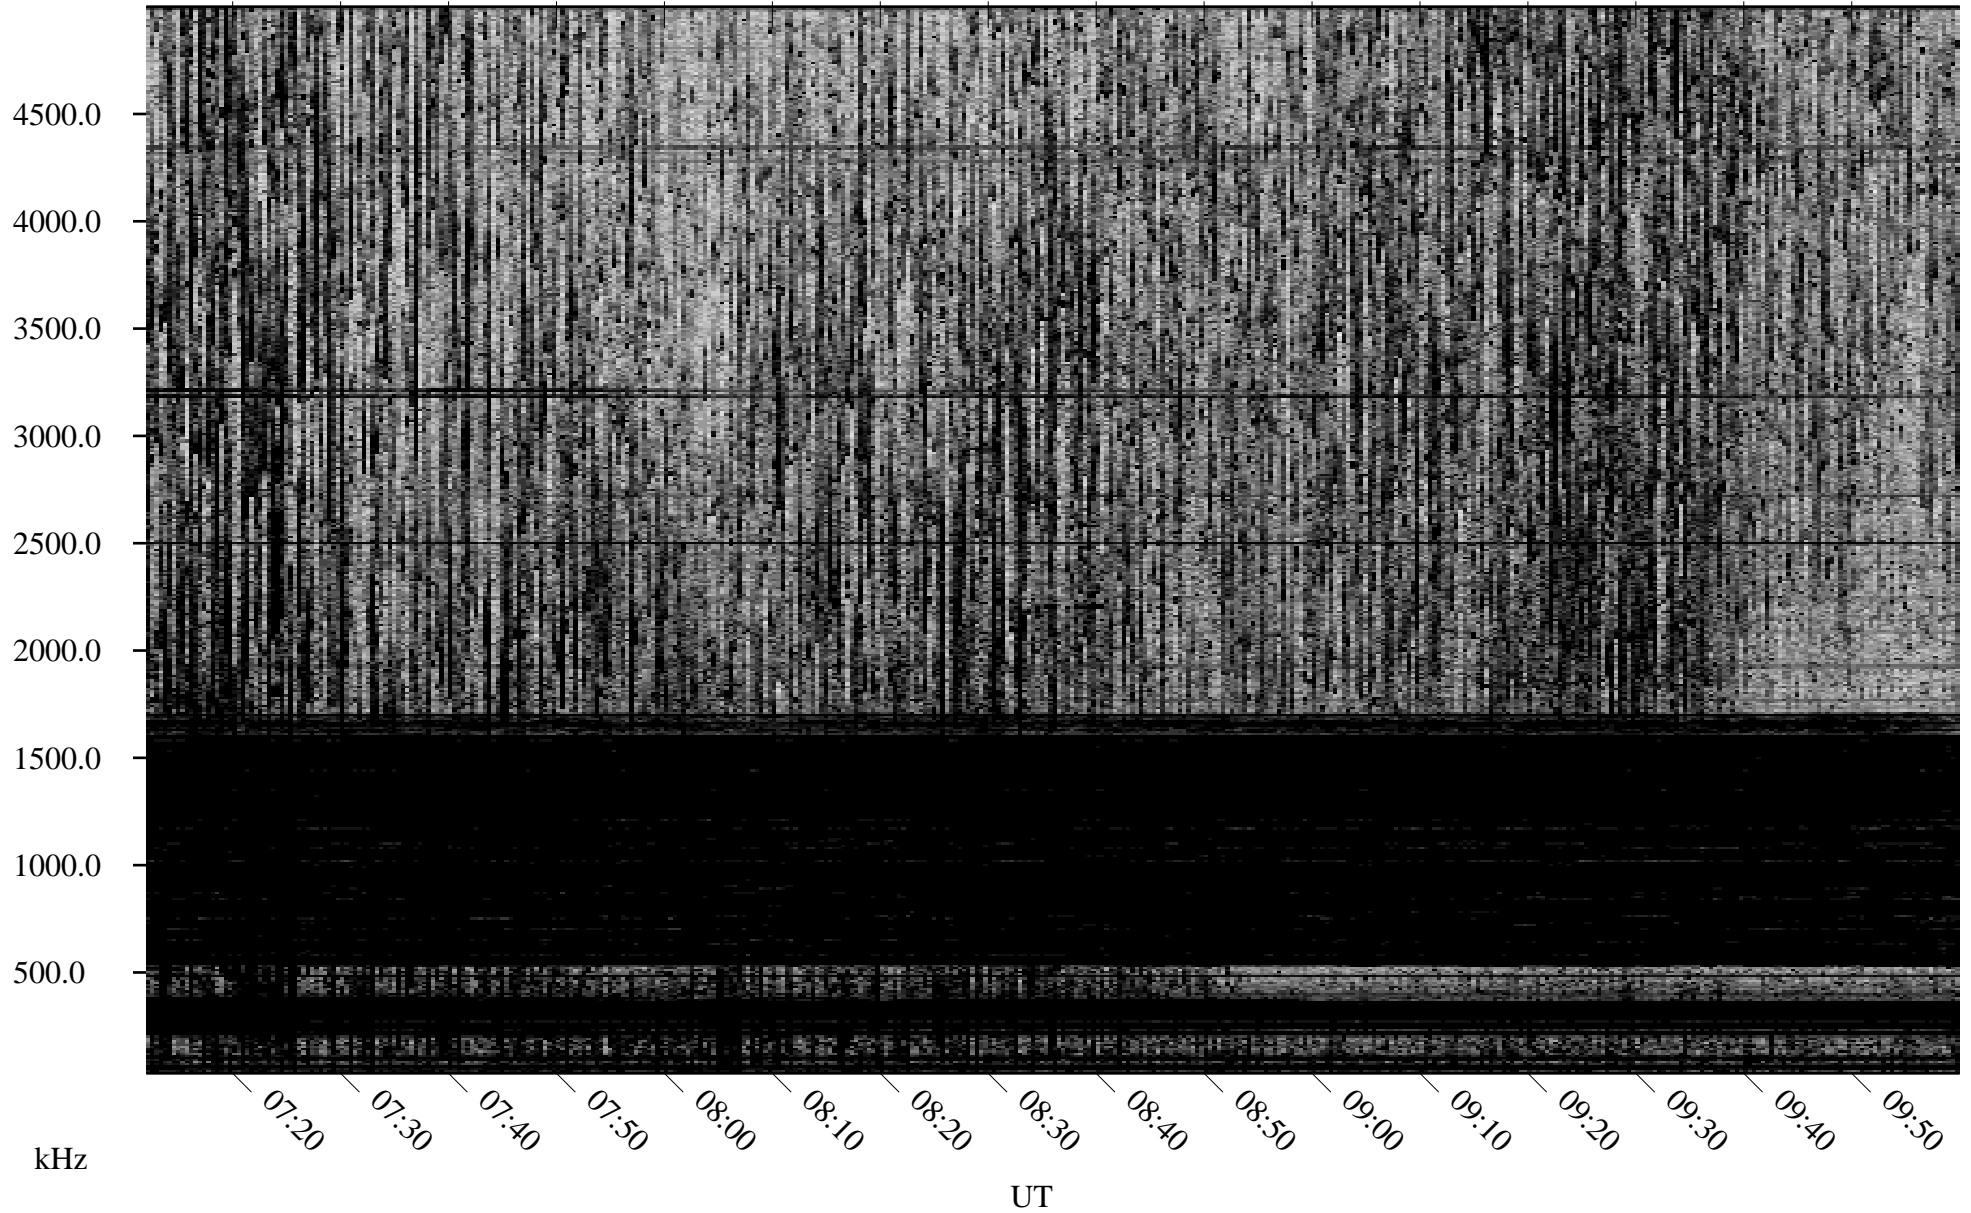

08/11/2008 Churchill, Manitoba

Linear Scale Black = 161 White = 15

ch08224l.r00SUm max_12

Page 1

08/11/2008 Churchill, Manitoba

Linear Scale Black = 161 White = 15

ch08224l.r00SUm max_12

Page 2

08/12/2008 Churchill, Manitoba

Linear Scale Black = 161 White = 15

ch08224l.r00SUm max_12

Page 3

08/12/2008 Churchill, Manitoba

Linear Scale Black = 161 White = 15

ch08224l.r00SUm max_12

Page 4

08/12/2008 Churchill, Manitoba

Linear Scale Black = 161 White = 15

ch08224l.r00SUm max_12

Page 5

08/12/2008 Churchill, Manitoba

Linear Scale Black = 161 White = 15

ch08224l.r00SUm max_12

Page 6

08/12/2008 Churchill, Manitoba

Linear Scale Black = 161 White = 15

ch08224l.r00SUm max_12

Page 7

08/12/2008 Churchill, Manitoba

Linear Scale Black = 161 White = 15

ch08224l.r00SUm max_12