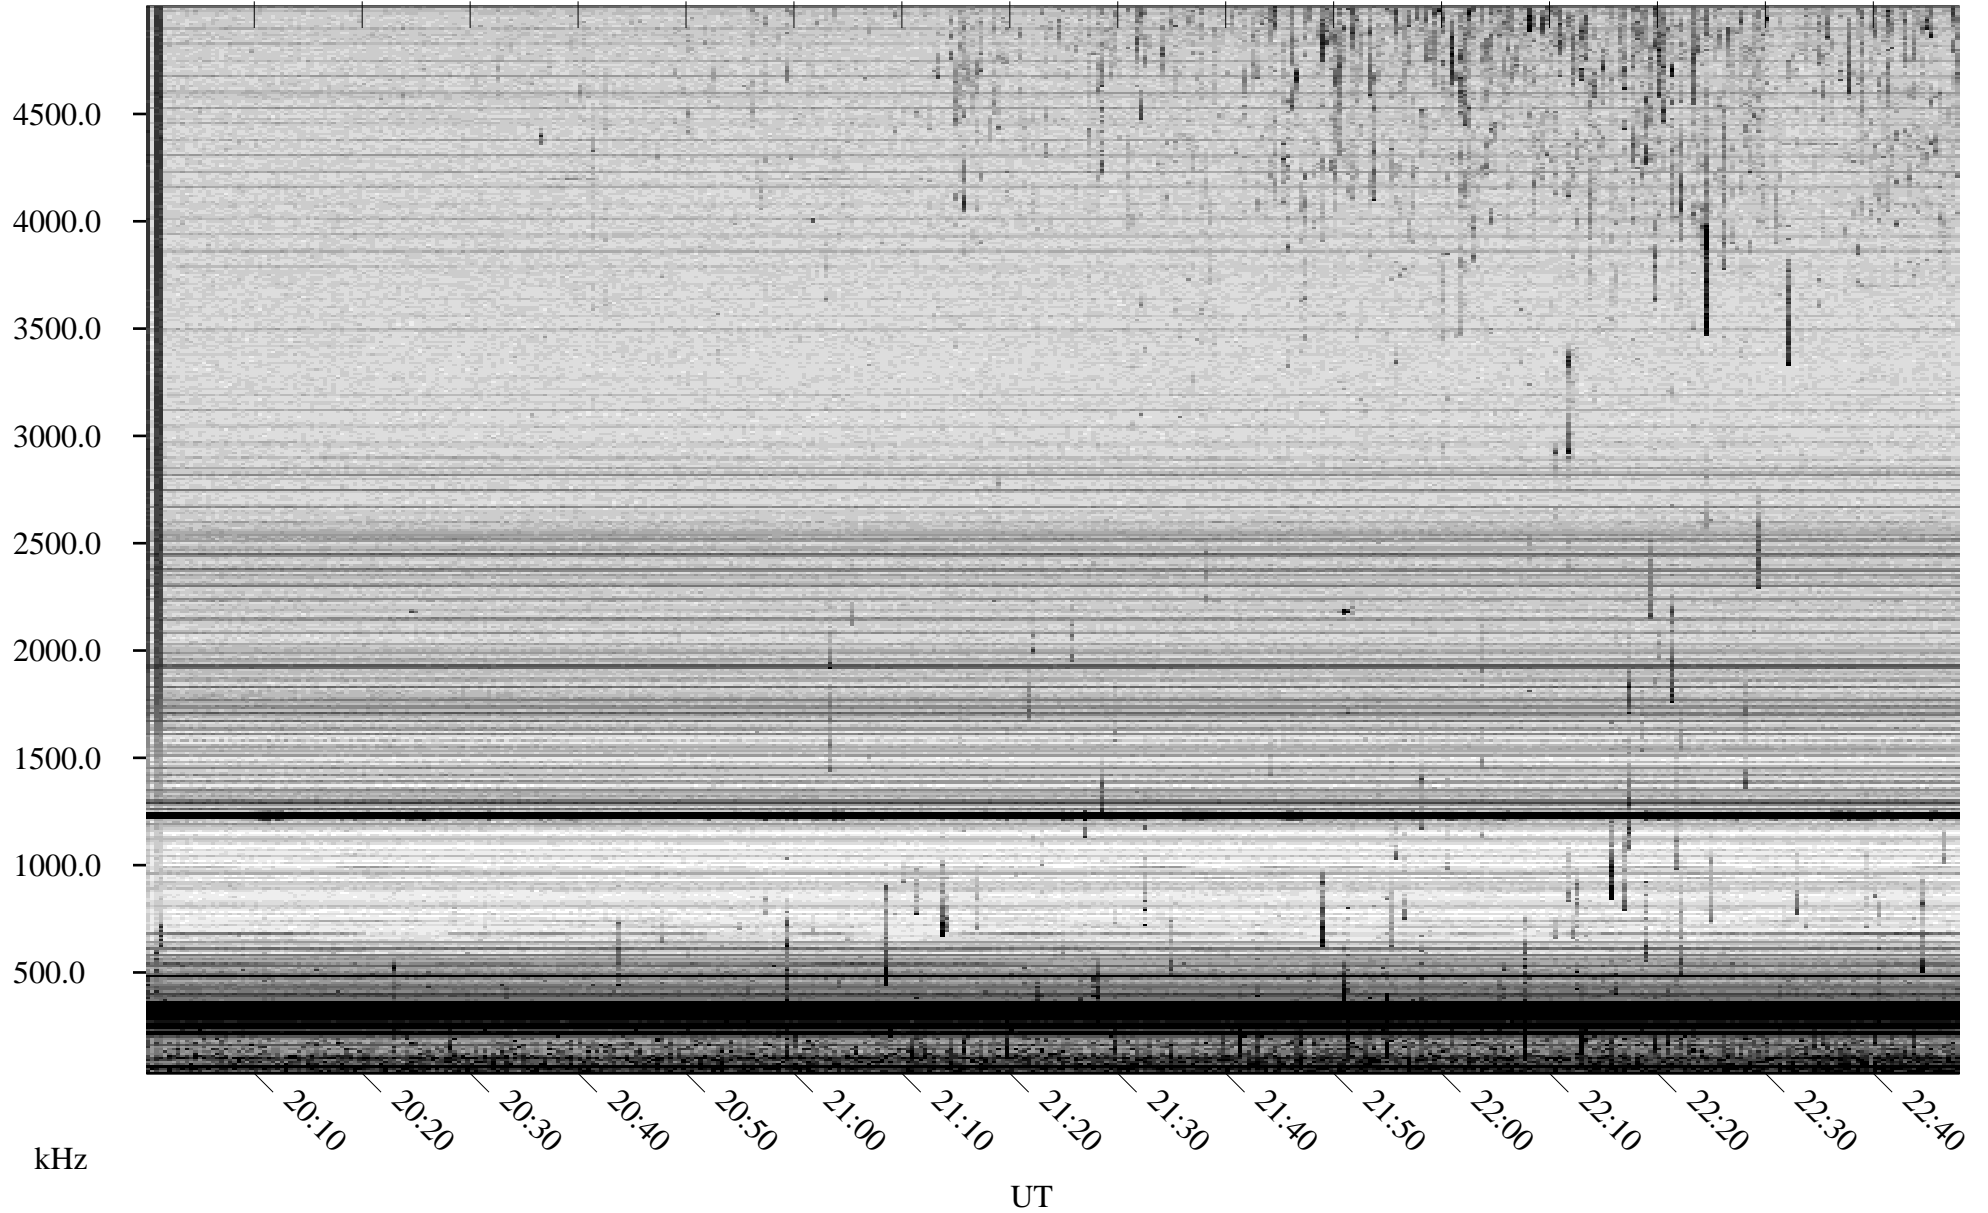

08/11/2008 Churchill, Manitoba

Linear Scale Black = 161 White = 15

ch08224l.r00SUm max_12

Page 1

08/11/2008 Churchill, Manitoba

Linear Scale Black = 161 White = 15

ch08224l.r00SUm max_12

Page 2

08/12/2008 Churchill, Manitoba

Linear Scale Black = 161 White = 15

ch08224l.r00SUm max_12

Page 3

08/12/2008 Churchill, Manitoba

Linear Scale Black = 161 White = 15

ch08224l.r00SUm max_12

Page 4

08/12/2008 Churchill, Manitoba

Linear Scale Black = 161 White = 15

ch08224l.r00SUm max_12

Page 5

08/12/2008 Churchill, Manitoba

Linear Scale Black = 161 White = 15

ch08224l.r00SUm max_12

Page 6

08/12/2008 Churchill, Manitoba

Linear Scale Black = 161 White = 15

ch08224l.r00SUm max_12

Page 7

08/12/2008 Churchill, Manitoba

Linear Scale Black = 161 White = 15

ch08224l.r00SUm max_12