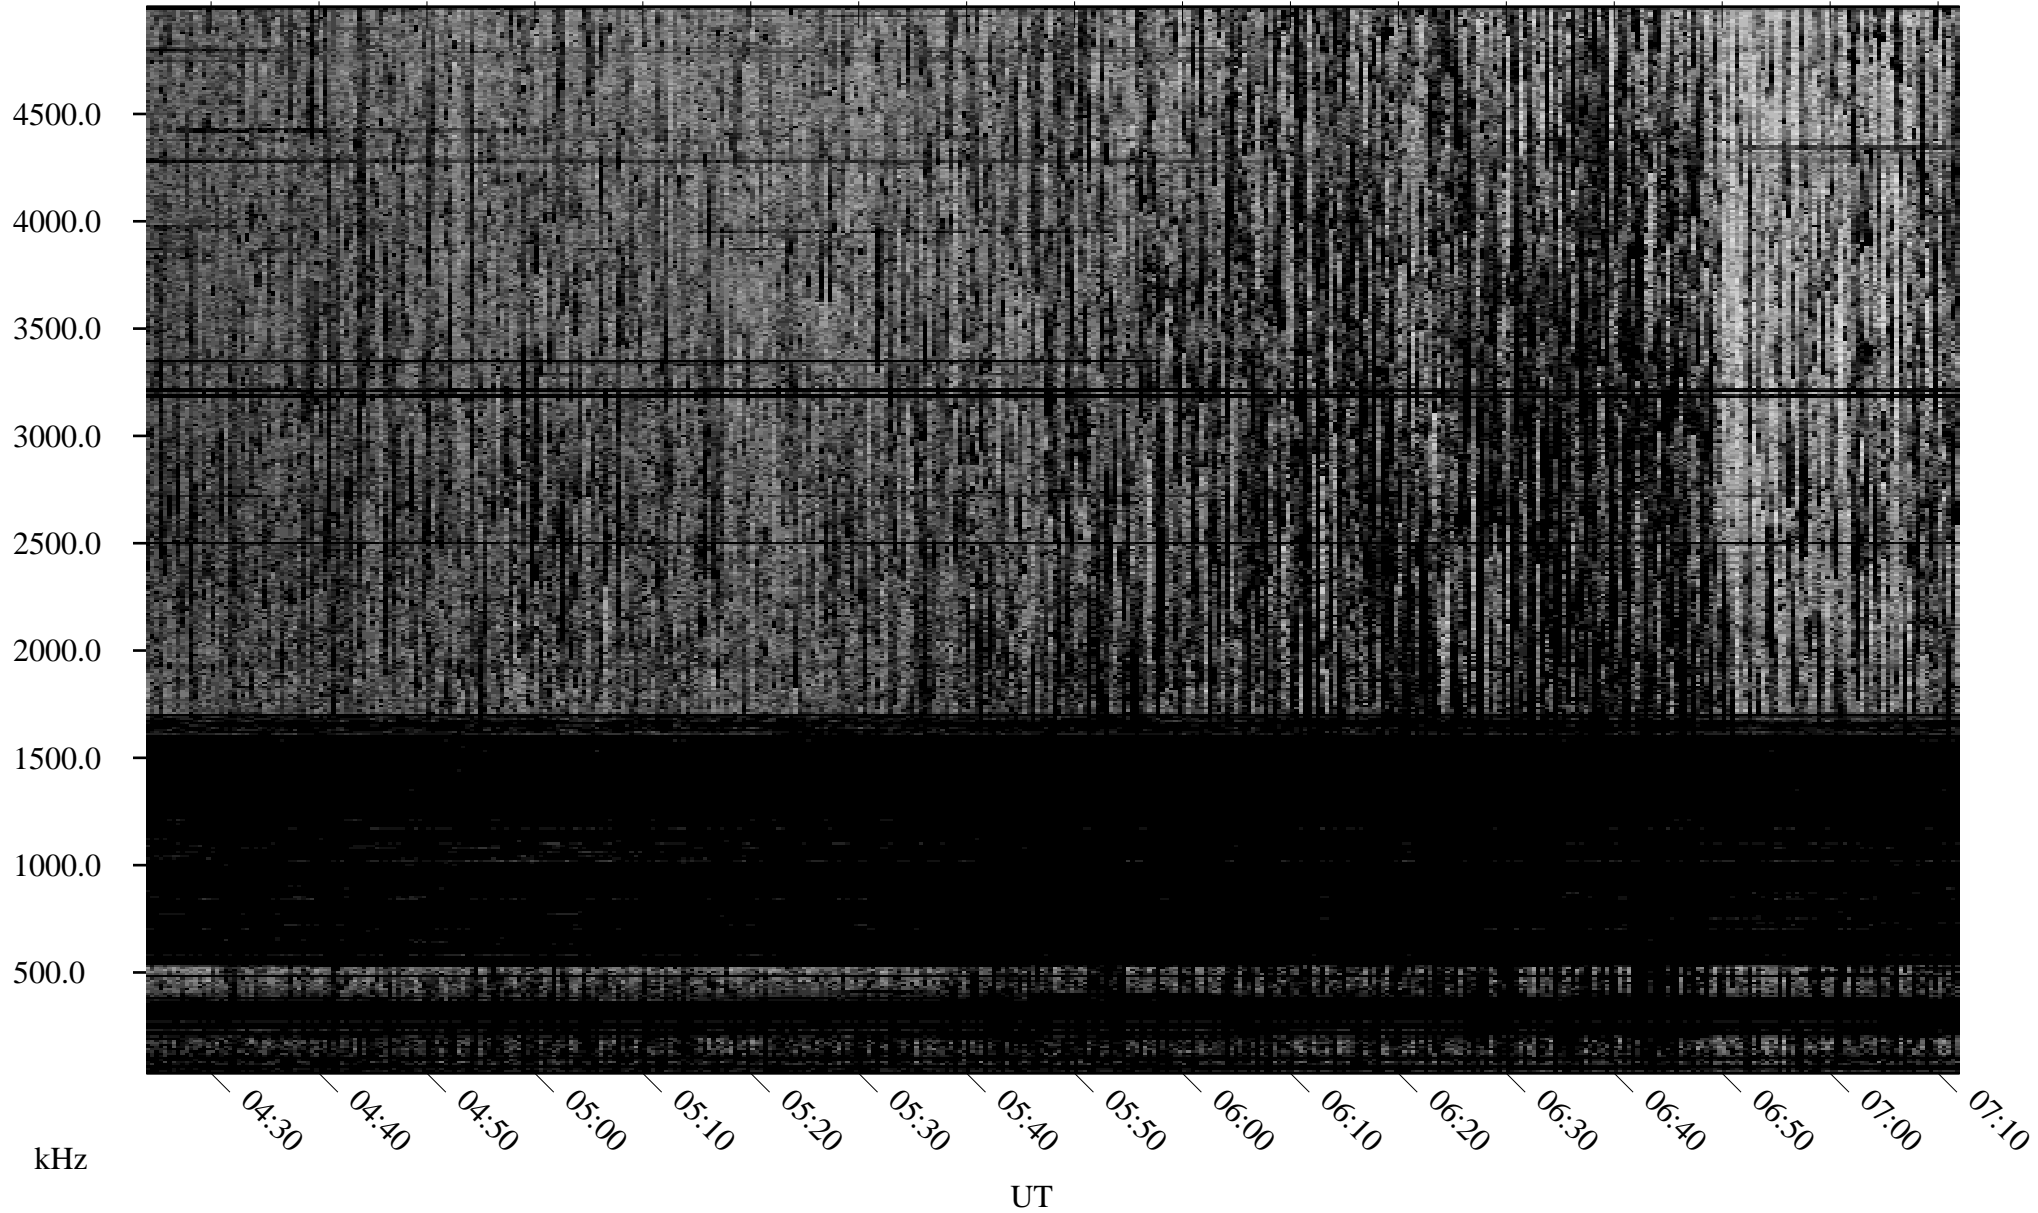

08/11/2008 Churchill, Manitoba

Linear Scale Black = 161 White = 15

ch08224l.r00SUm max_12

Page 1

08/11/2008 Churchill, Manitoba

Linear Scale Black = 161 White = 15

ch08224l.r00SUm max_12

Page 2

08/12/2008 Churchill, Manitoba

Linear Scale Black = 161 White = 15

ch08224l.r00SUm max_12

Page 3

08/12/2008 Churchill, Manitoba

Linear Scale Black = 161 White = 15

ch08224l.r00SUm max_12

Page 4

08/12/2008 Churchill, Manitoba

Linear Scale Black = 161 White = 15

ch08224l.r00SUm max_12

Page 5

08/12/2008 Churchill, Manitoba

Linear Scale Black = 161 White = 15

ch08224l.r00SUm max_12

Page 6

08/12/2008 Churchill, Manitoba

Linear Scale Black = 161 White = 15

ch08224l.r00SUm max_12

Page 7

08/12/2008 Churchill, Manitoba

Linear Scale Black = 161 White = 15

ch08224l.r00SUm max_12