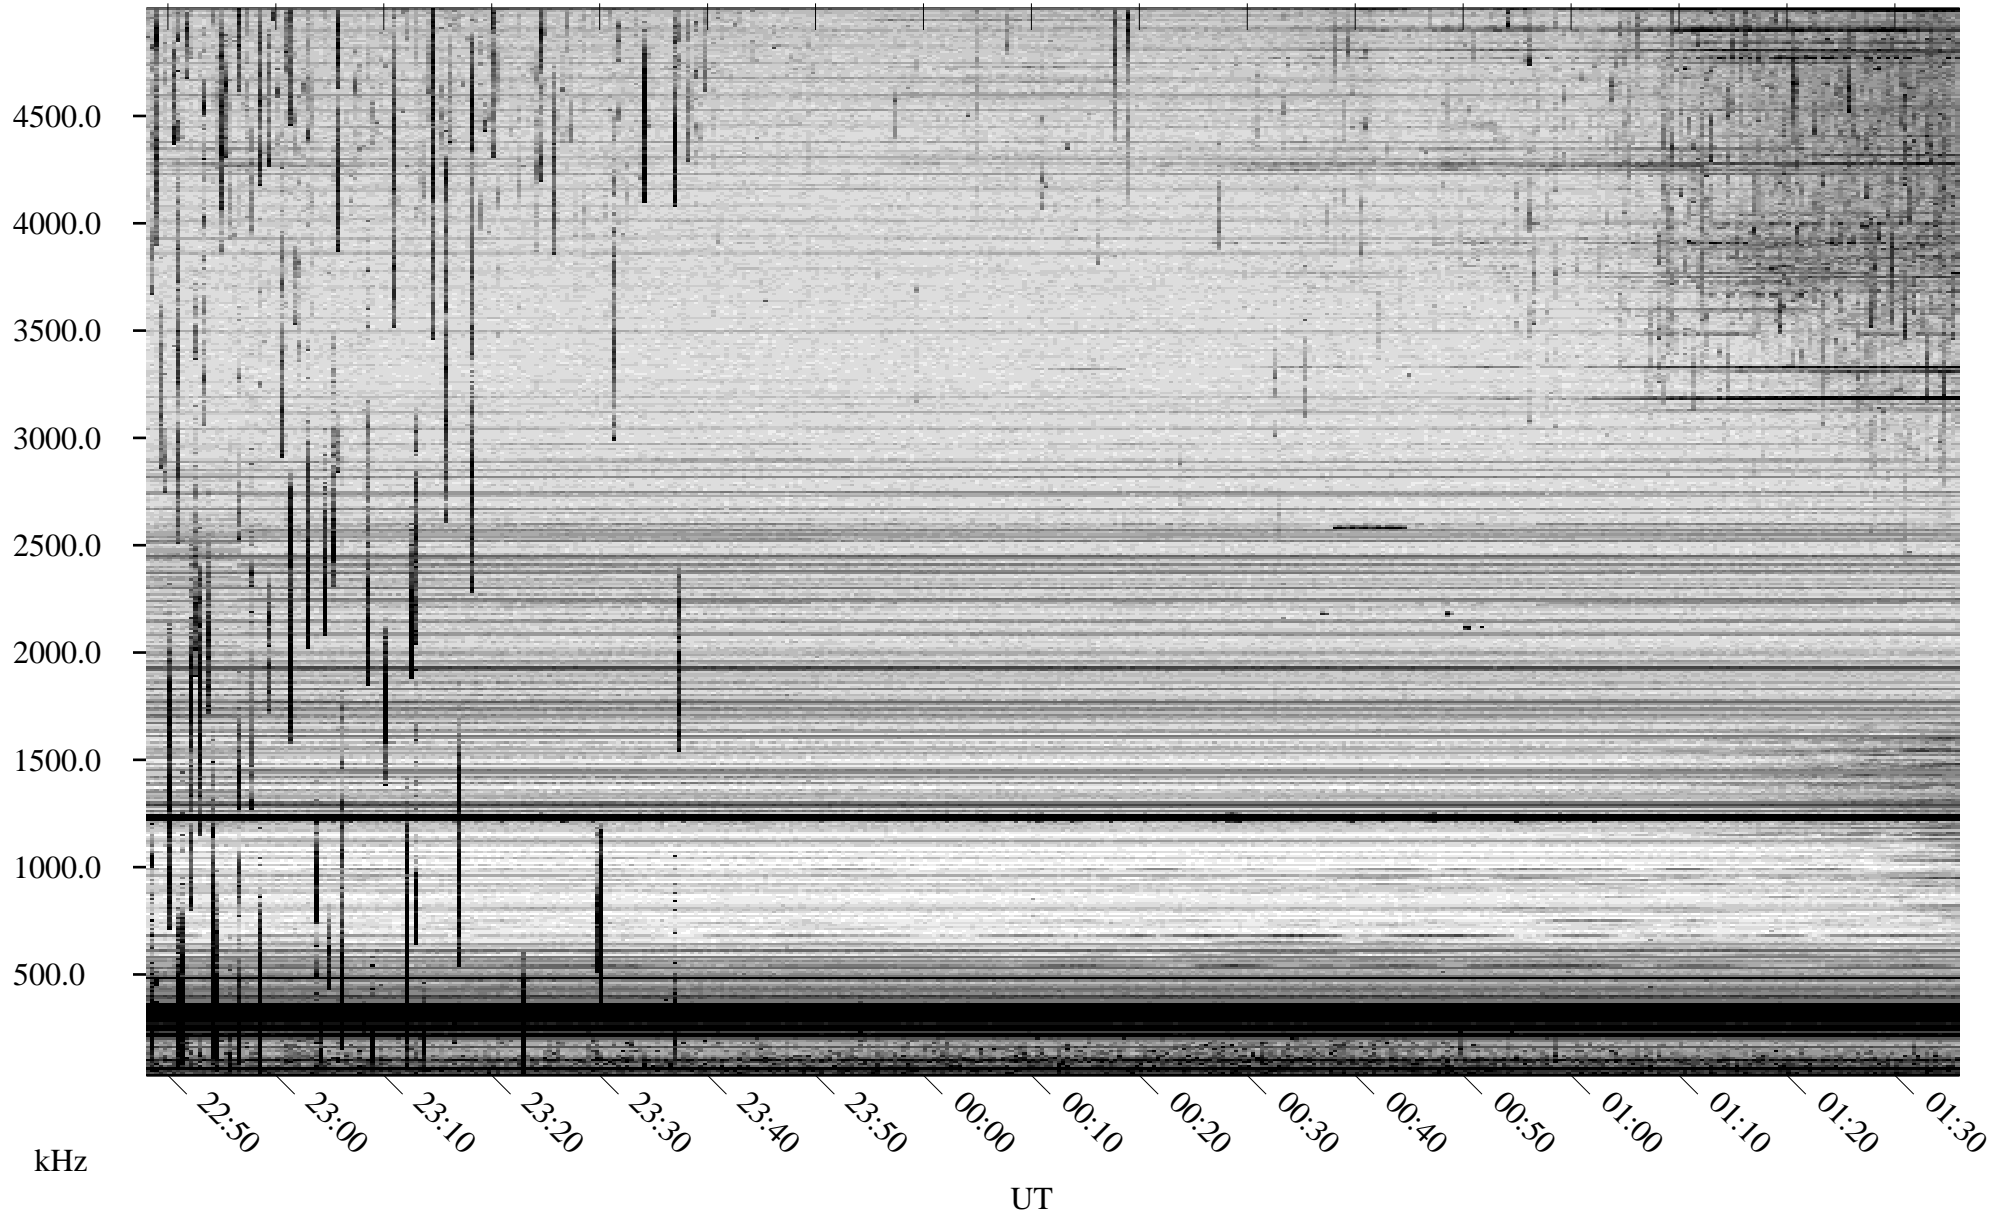

08/12/2008 Churchill, Manitoba

Linear Scale Black = 161 White = 15

ch082251.r00SUm max_12

Page 1

08/12/2008 Churchill, Manitoba

Linear Scale Black = 161 White = 15

ch082251.r00SUm max_12

Page 2

08/13/2008 Churchill, Manitoba

Linear Scale Black = 161 White = 15

ch082251.r00SUm max_12

Page 3

08/13/2008 Churchill, Manitoba

Linear Scale Black = 161 White = 15

ch082251.r00SUm max_12

Page 4

08/13/2008 Churchill, Manitoba

Linear Scale Black = 161 White = 15

ch082251.r00SUm max_12

Page 5

08/13/2008 Churchill, Manitoba

Linear Scale Black = 161 White = 15

ch082251.r00SUm max_12

Page 6

08/13/2008 Churchill, Manitoba

Linear Scale Black = 161 White = 15

ch082251.r00SUm max_12

Page 7

08/13/2008 Churchill, Manitoba

Linear Scale Black = 161 White = 15

ch082251.r00SUm max_12

Page 8