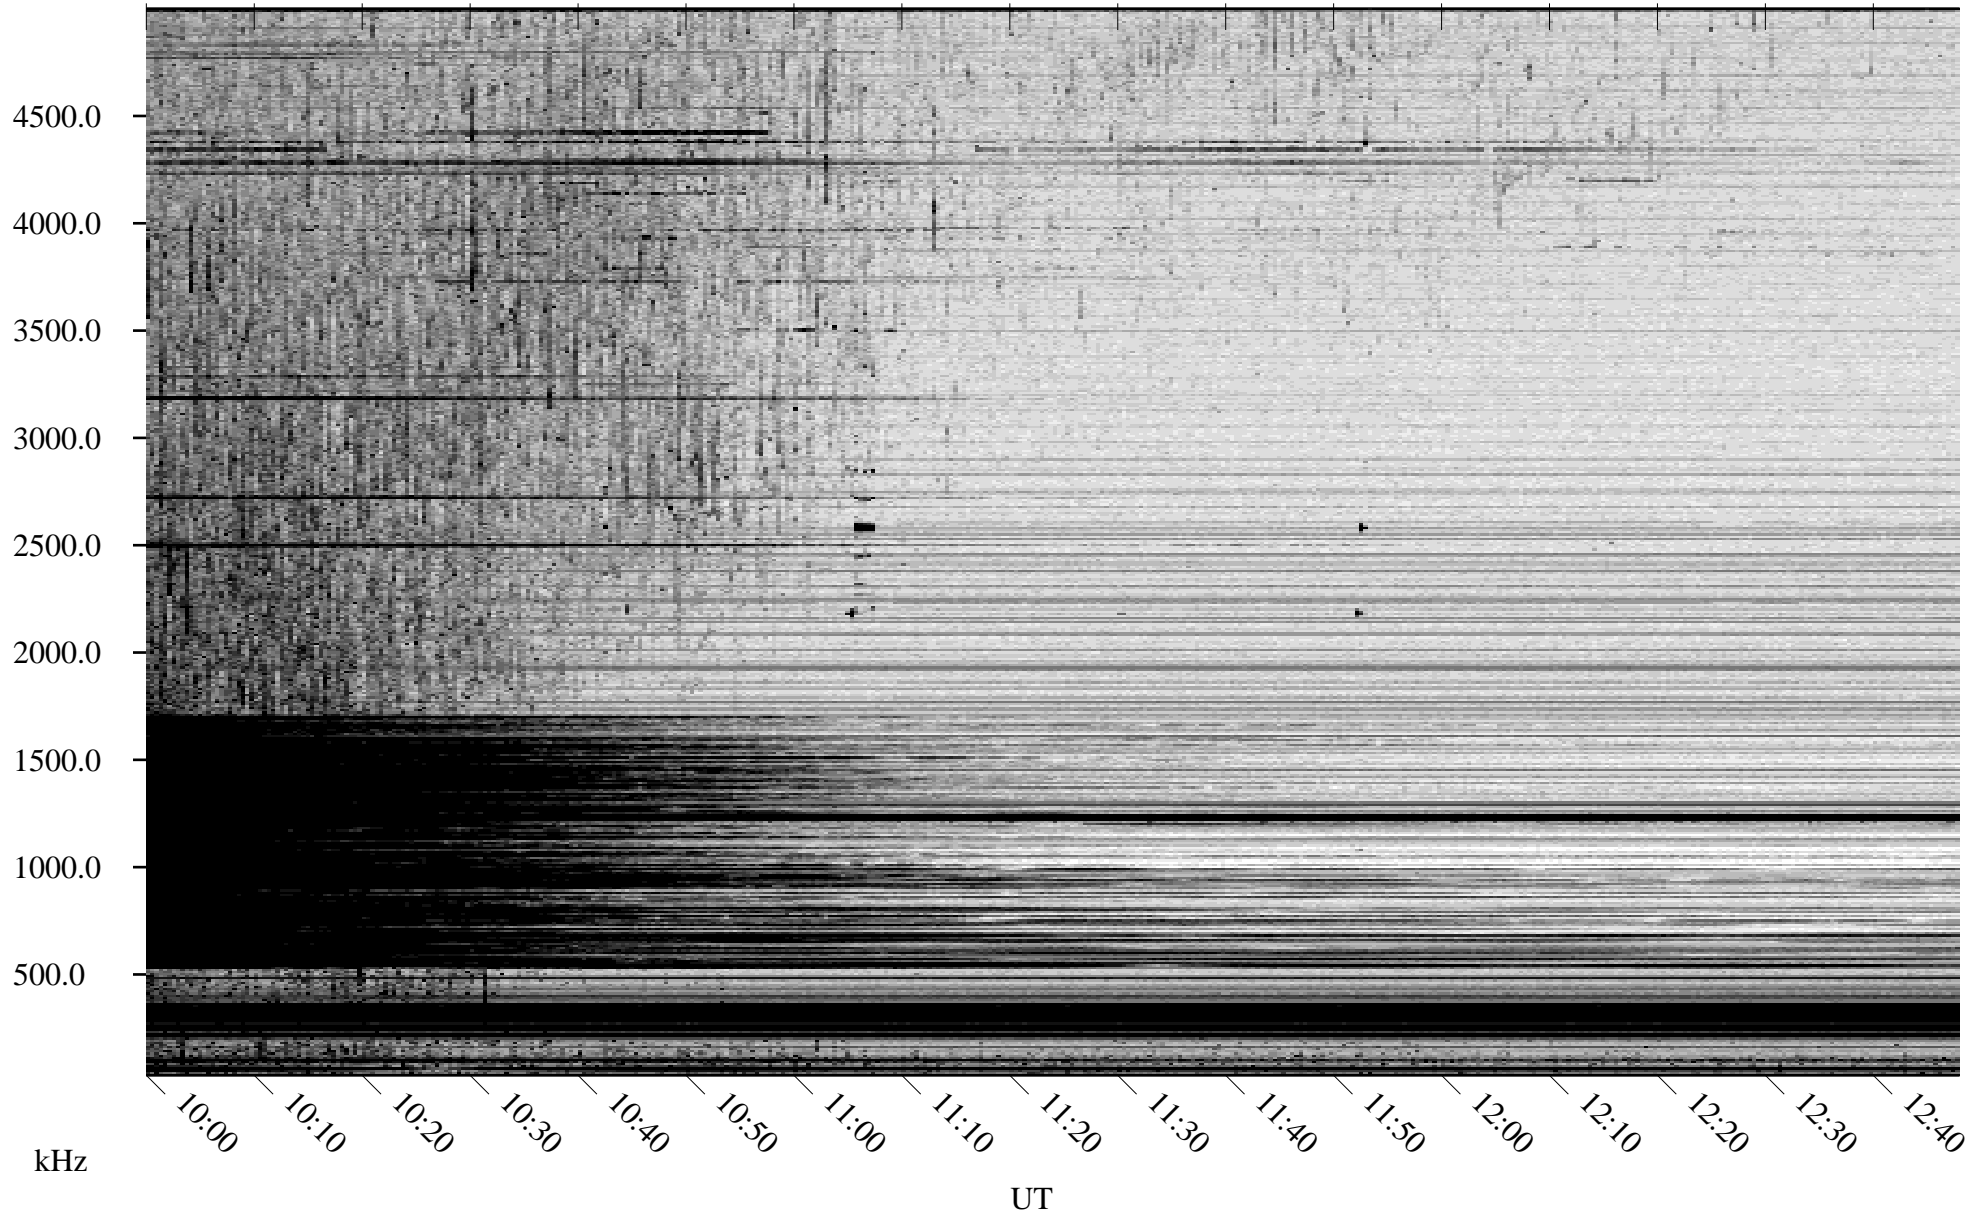

08/12/2008 Churchill, Manitoba

Linear Scale Black = 161 White = 15

ch082251.r00SUm max_12

Page 1

08/12/2008 Churchill, Manitoba

Linear Scale Black = 161 White = 15

ch082251.r00SUm max_12

Page 2

08/13/2008 Churchill, Manitoba

Linear Scale Black = 161 White = 15

ch082251.r00SUm max_12

Page 3

08/13/2008 Churchill, Manitoba

Linear Scale Black = 161 White = 15

ch082251.r00SUm max_12

Page 4

08/13/2008 Churchill, Manitoba

Linear Scale Black = 161 White = 15

ch082251.r00SUm max_12

Page 5

08/13/2008 Churchill, Manitoba

Linear Scale Black = 161 White = 15

ch082251.r00SUm max_12

Page 6

08/13/2008 Churchill, Manitoba

Linear Scale Black = 161 White = 15

ch082251.r00SUm max_12

Page 7

08/13/2008 Churchill, Manitoba

Linear Scale Black = 161 White = 15

ch082251.r00SUm max_12

Page 8