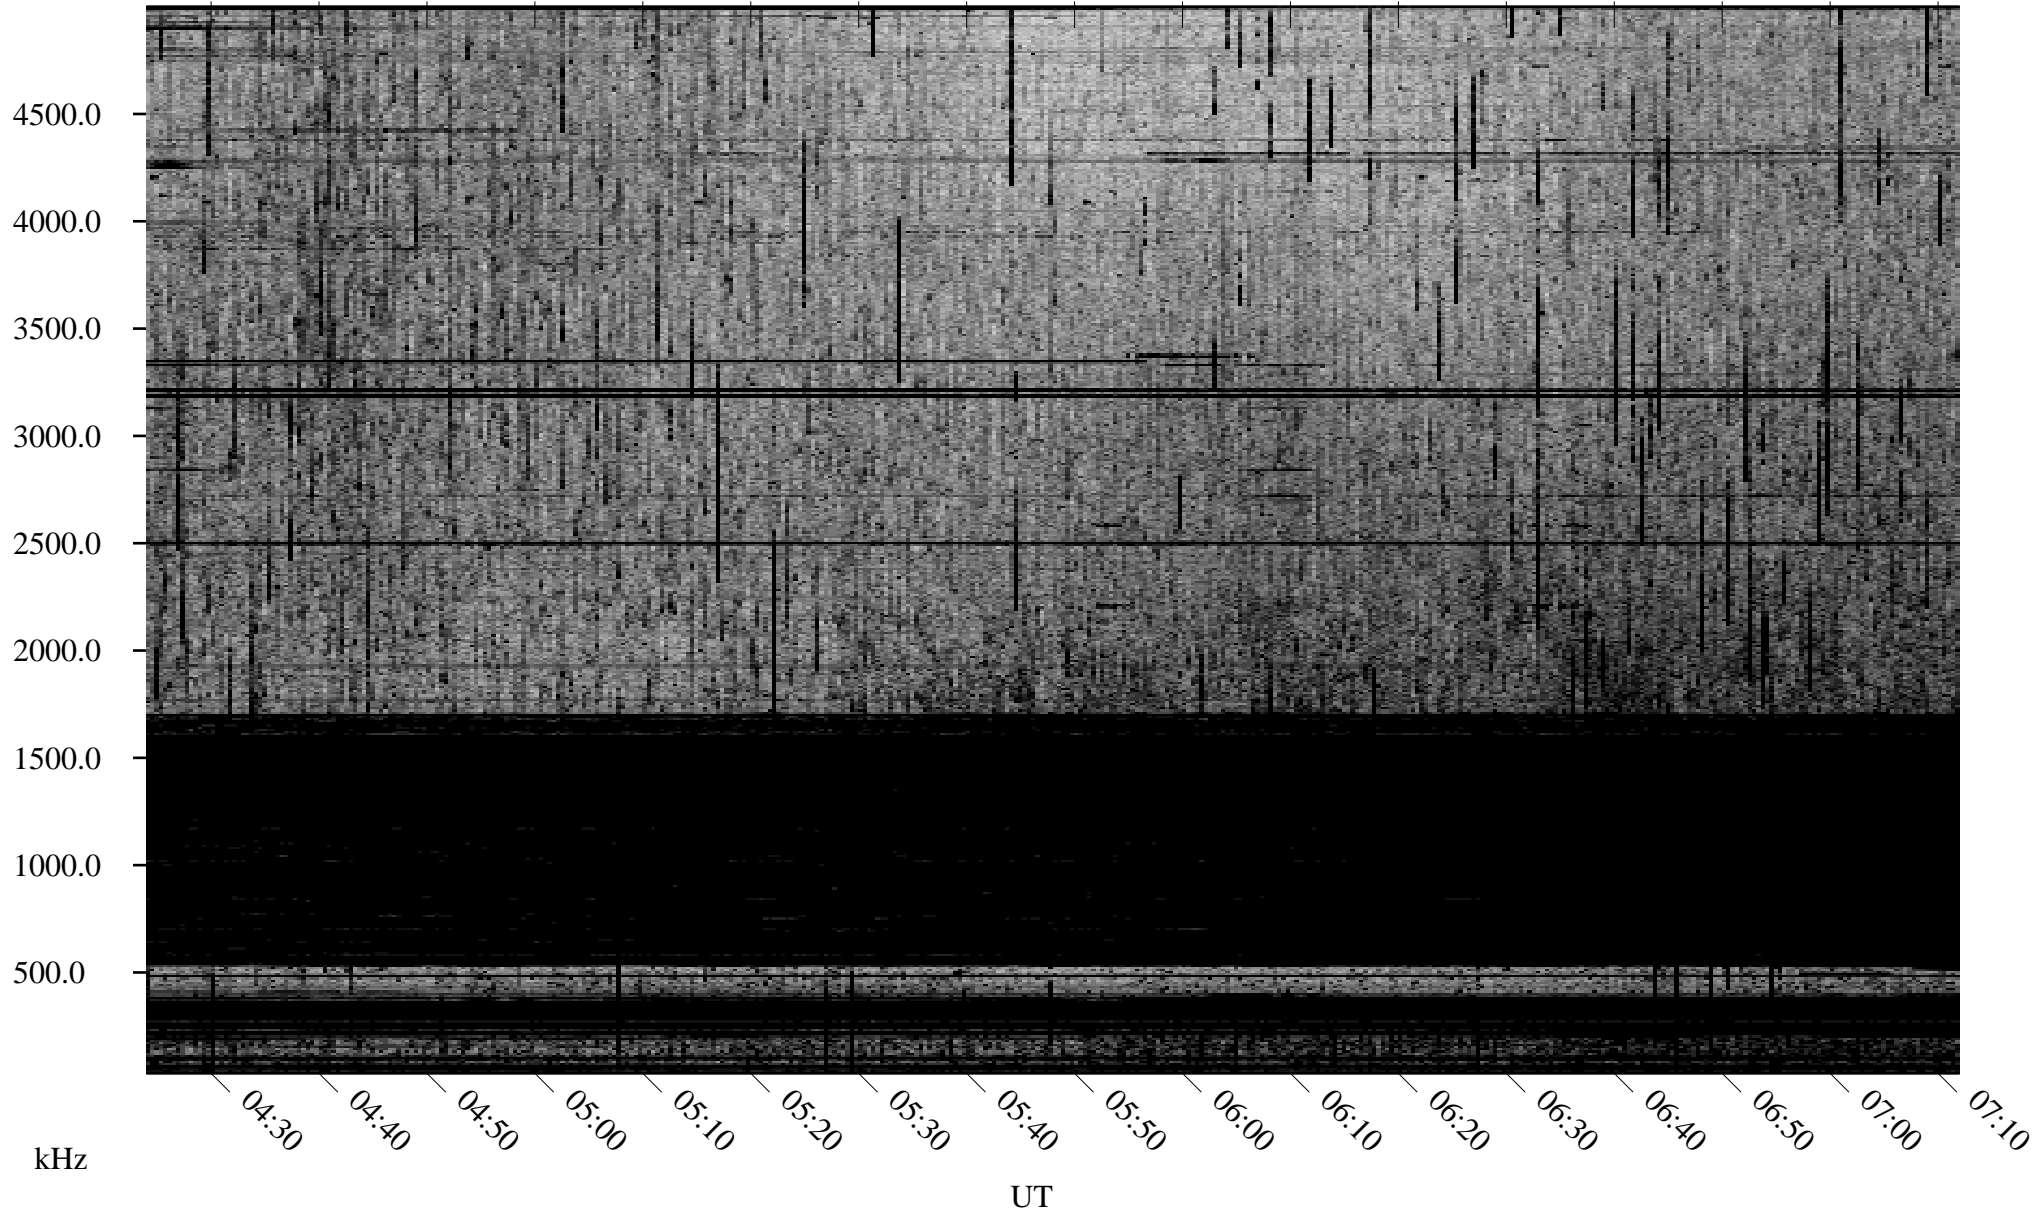

08/12/2008 Churchill, Manitoba

Linear Scale Black = 161 White = 15

ch082251.r00SUm max_12

Page 1

08/12/2008 Churchill, Manitoba

Linear Scale Black = 161 White = 15

ch082251.r00SUm max_12

Page 2

08/13/2008 Churchill, Manitoba

Linear Scale Black = 161 White = 15

ch082251.r00SUm max_12

Page 3

08/13/2008 Churchill, Manitoba

Linear Scale Black = 161 White = 15

ch082251.r00SUm max_12

Page 4

08/13/2008 Churchill, Manitoba

Linear Scale Black = 161 White = 15

ch082251.r00SUm max_12

Page 5

08/13/2008 Churchill, Manitoba

Linear Scale Black = 161 White = 15

ch082251.r00SUm max_12

Page 6

08/13/2008 Churchill, Manitoba

Linear Scale Black = 161 White = 15

ch082251.r00SUm max_12

Page 7

08/13/2008 Churchill, Manitoba

Linear Scale Black = 161 White = 15

ch082251.r00SUm max_12

Page 8