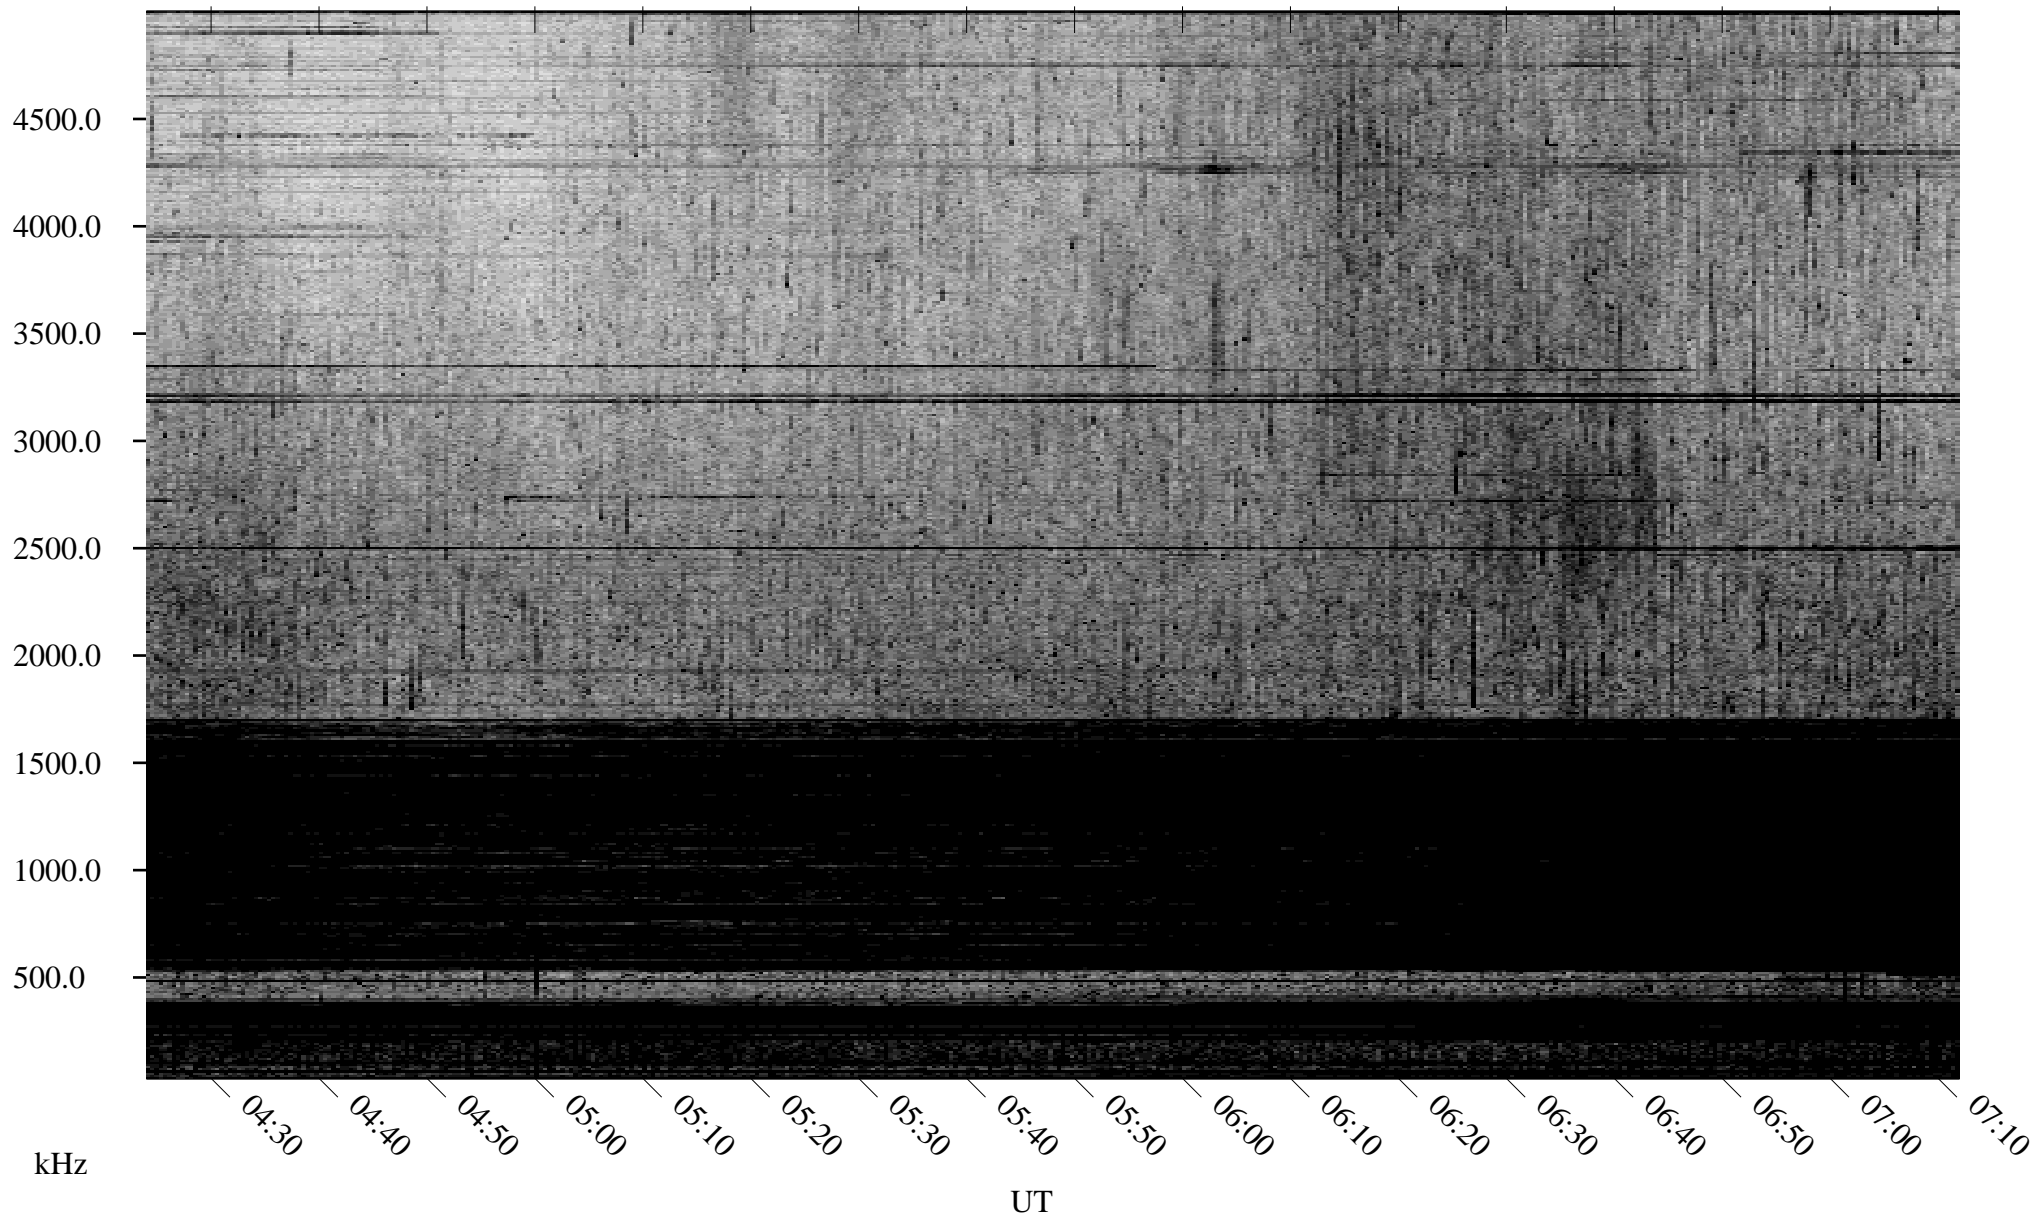

08/13/2008 Churchill, Manitoba

Linear Scale Black = 161 White = 15

ch08226l.r00SUm max_12

Page 1

08/13/2008 Churchill, Manitoba

Linear Scale Black = 161 White = 15

ch08226l.r00SUm max_12

Page 2

08/14/2008 Churchill, Manitoba

Linear Scale Black = 161 White = 15

ch08226l.r00SUm max_12

Page 3

08/14/2008 Churchill, Manitoba

Linear Scale Black = 161 White = 15

ch08226l.r00SUm max_12

Page 4

08/14/2008 Churchill, Manitoba

Linear Scale Black = 161 White = 15

ch08226l.r00SUm max_12

Page 5

08/14/2008 Churchill, Manitoba

Linear Scale Black = 161 White = 15

ch08226l.r00SUm max_12

Page 6

08/14/2008 Churchill, Manitoba

Linear Scale Black = 161 White = 15

ch08226l.r00SUm max_12

Page 7

08/14/2008 Churchill, Manitoba

Linear Scale Black = 161 White = 15

ch08226l.r00SUm max_12

Page 8