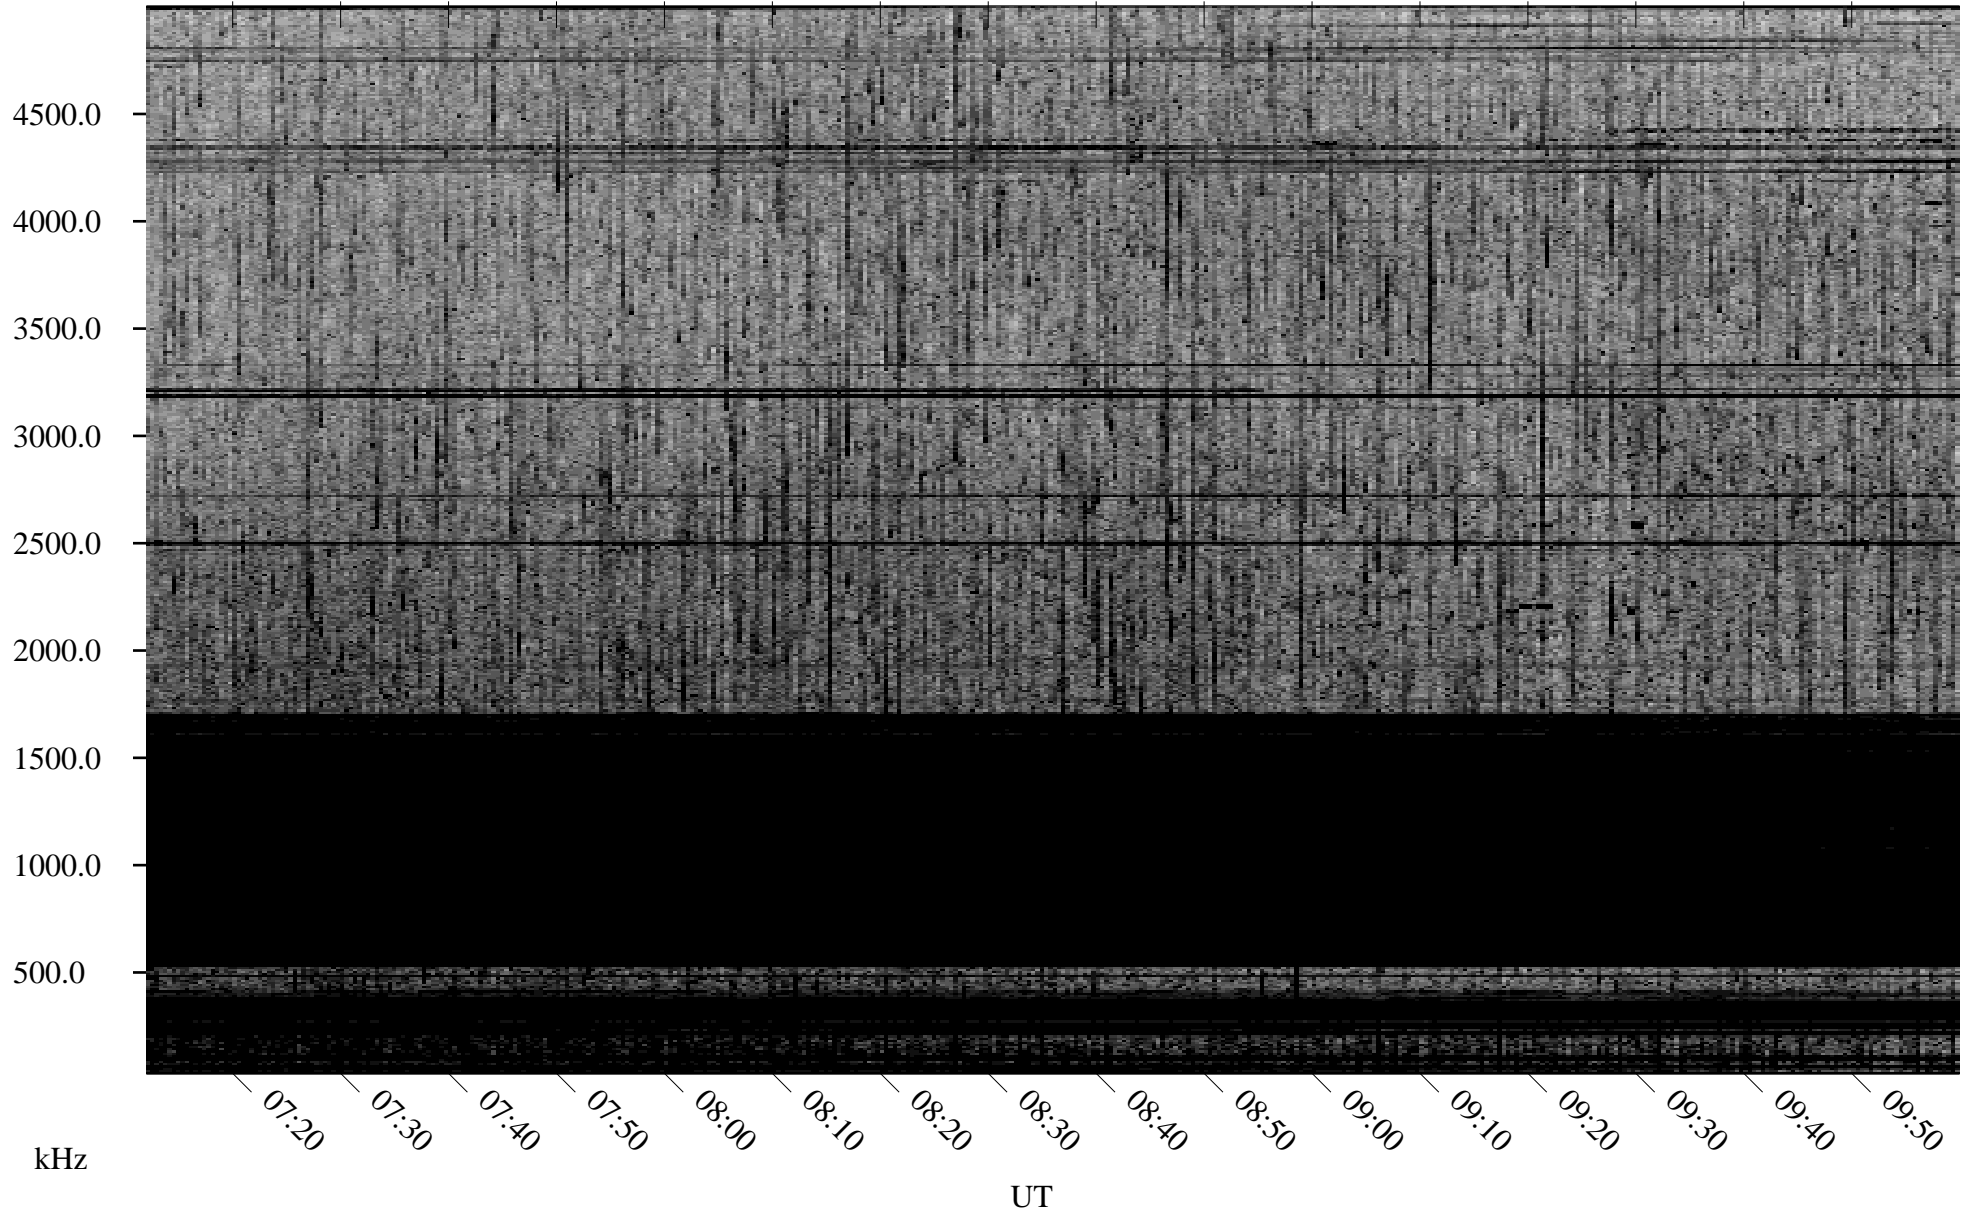

08/13/2008 Churchill, Manitoba

Linear Scale Black = 161 White = 15

ch08226l.r00SUm max_12

Page 1

08/13/2008 Churchill, Manitoba

Linear Scale Black = 161 White = 15

ch08226l.r00SUm max_12

Page 2

08/14/2008 Churchill, Manitoba

Linear Scale Black = 161 White = 15

ch08226l.r00SUm max_12

Page 3

08/14/2008 Churchill, Manitoba

Linear Scale Black = 161 White = 15

ch08226l.r00SUm max_12

Page 4

08/14/2008 Churchill, Manitoba

Linear Scale Black = 161 White = 15

ch08226l.r00SUm max_12

Page 5

08/14/2008 Churchill, Manitoba

Linear Scale Black = 161 White = 15

ch08226l.r00SUm max_12

Page 6

08/14/2008 Churchill, Manitoba

Linear Scale Black = 161 White = 15

ch08226l.r00SUm max_12

Page 7

08/14/2008 Churchill, Manitoba

Linear Scale Black = 161 White = 15

ch08226l.r00SUm max_12

Page 8