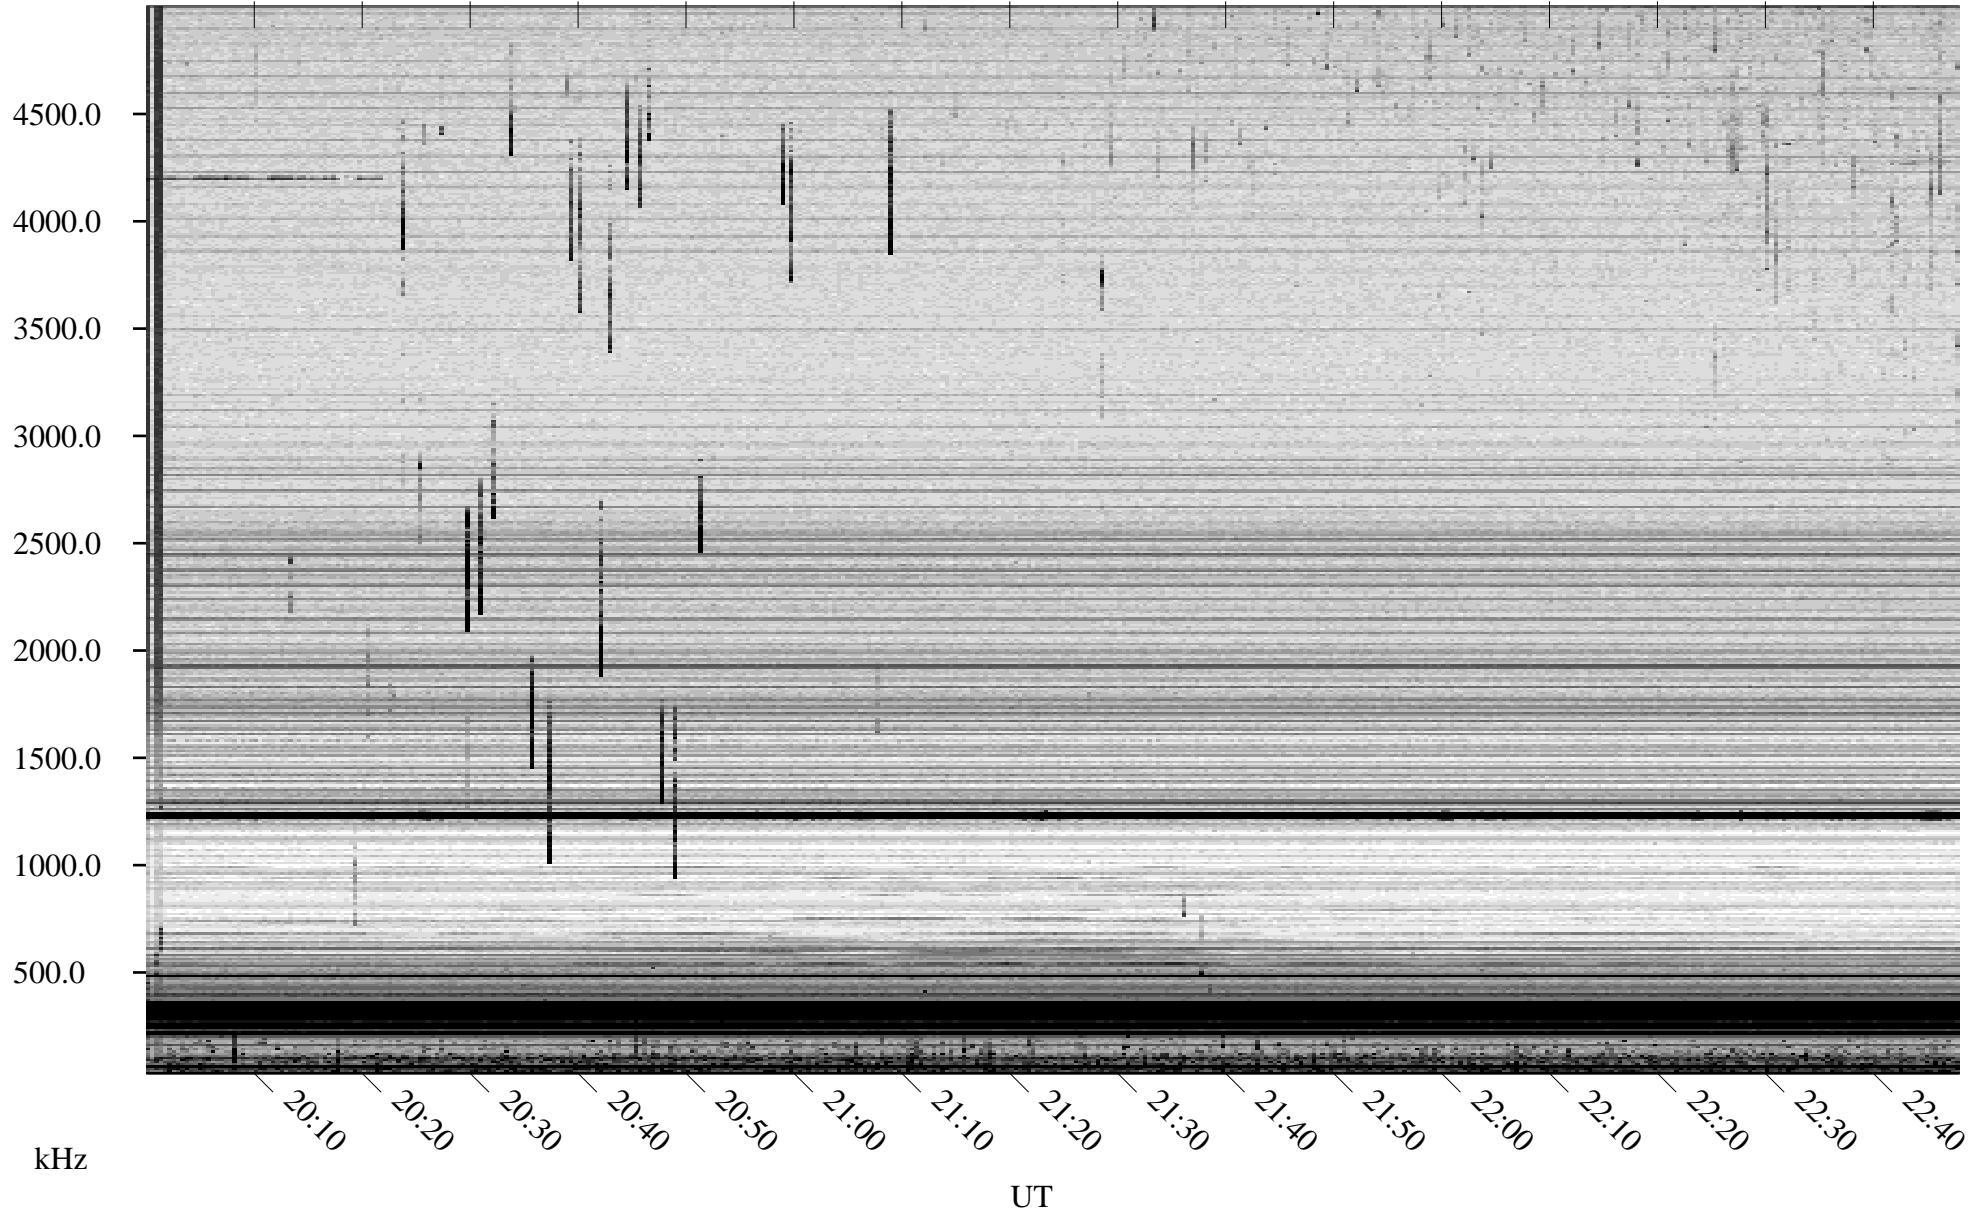

08/13/2008 Churchill, Manitoba

Linear Scale Black = 161 White = 15

ch08226l.r00SUm max_12

Page 1

08/13/2008 Churchill, Manitoba

Linear Scale Black = 161 White = 15

ch08226l.r00SUm max_12

Page 2

08/14/2008 Churchill, Manitoba

Linear Scale Black = 161 White = 15

ch08226l.r00SUm max_12

Page 3

08/14/2008 Churchill, Manitoba

Linear Scale Black = 161 White = 15

ch08226l.r00SUm max_12

Page 4

08/14/2008 Churchill, Manitoba

Linear Scale Black = 161 White = 15

ch08226l.r00SUm max_12

Page 5

08/14/2008 Churchill, Manitoba

Linear Scale Black = 161 White = 15

ch08226l.r00SUm max_12

Page 6

08/14/2008 Churchill, Manitoba

Linear Scale Black = 161 White = 15

ch08226l.r00SUm max_12

Page 7

08/14/2008 Churchill, Manitoba

Linear Scale Black = 161 White = 15

ch08226l.r00SUm max_12

Page 8