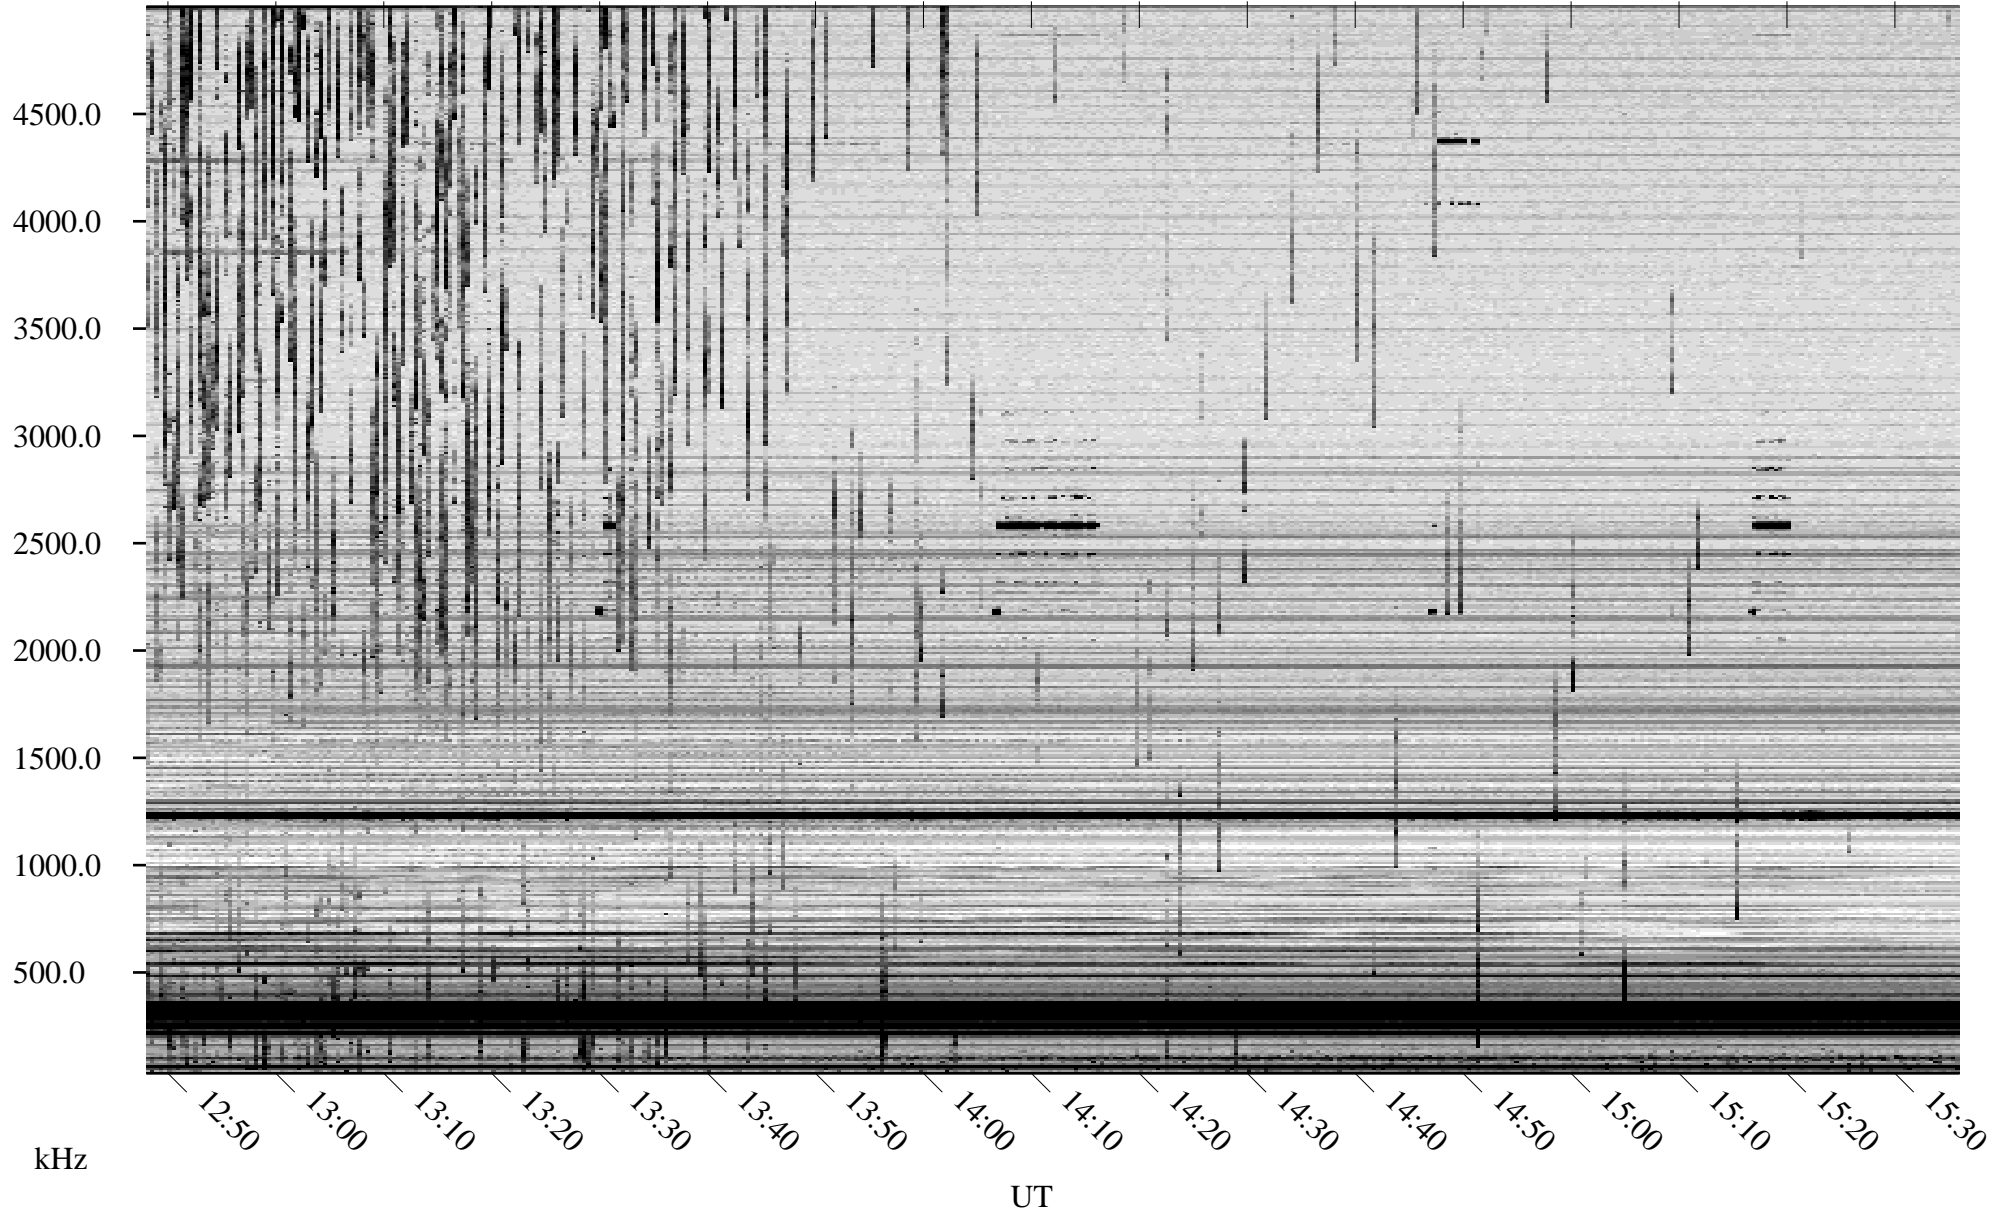

08/13/2008 Churchill, Manitoba

Linear Scale Black = 161 White = 15

ch08226l.r00SUm max_12

Page 1

08/13/2008 Churchill, Manitoba

Linear Scale Black = 161 White = 15

ch08226l.r00SUm max_12

Page 2

08/14/2008 Churchill, Manitoba

Linear Scale Black = 161 White = 15

ch08226l.r00SUm max_12

Page 3

08/14/2008 Churchill, Manitoba

Linear Scale Black = 161 White = 15

ch08226l.r00SUm max_12

Page 4

08/14/2008 Churchill, Manitoba

Linear Scale Black = 161 White = 15

ch08226l.r00SUm max_12

Page 5

08/14/2008 Churchill, Manitoba

Linear Scale Black = 161 White = 15

ch08226l.r00SUm max_12

Page 6

08/14/2008 Churchill, Manitoba

Linear Scale Black = 161 White = 15

ch08226l.r00SUm max_12

Page 7

08/14/2008 Churchill, Manitoba

Linear Scale Black = 161 White = 15

ch08226l.r00SUm max_12

Page 8