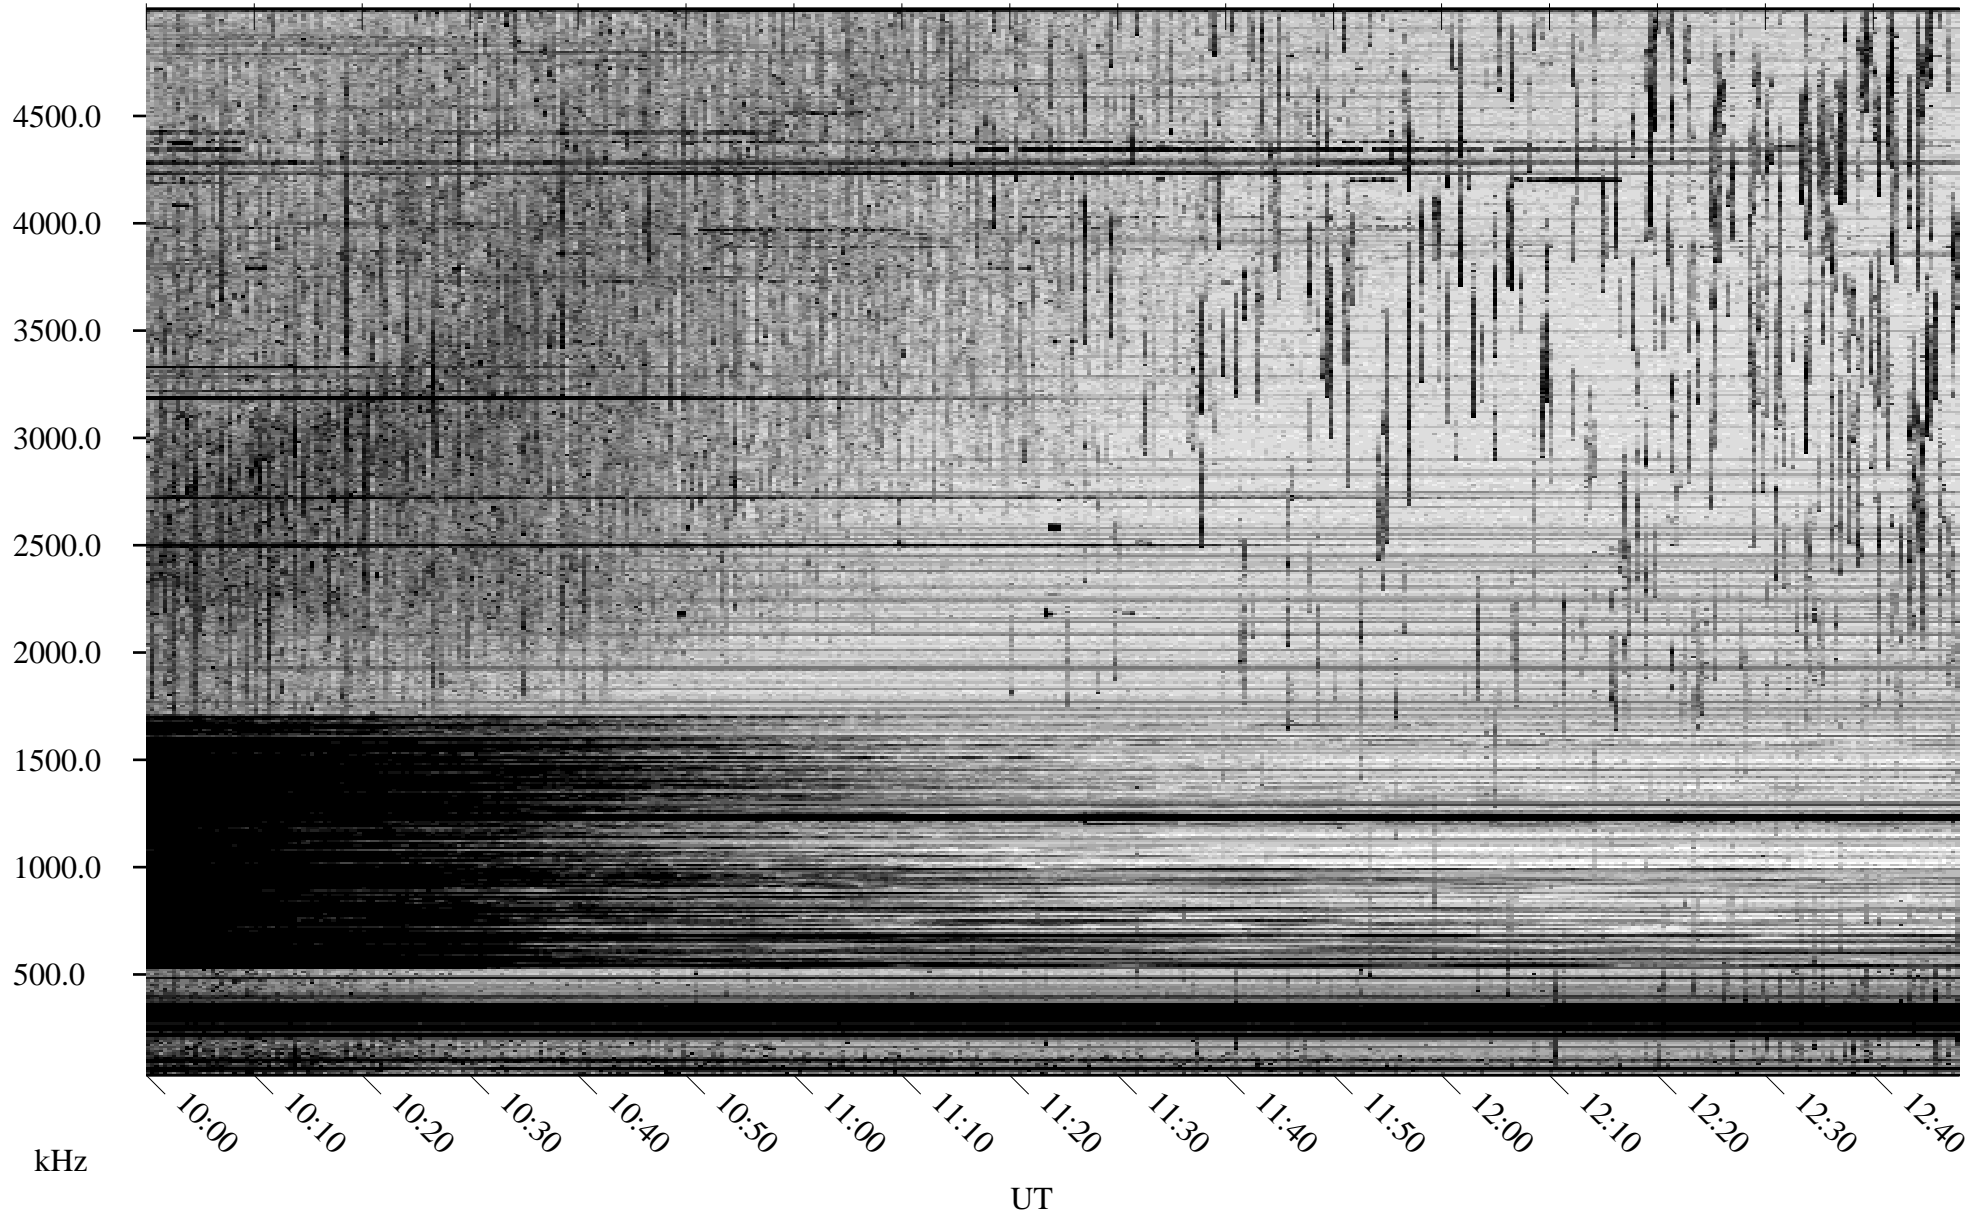

08/13/2008 Churchill, Manitoba

Linear Scale Black = 161 White = 15

ch08226l.r00SUm max_12

Page 1

08/13/2008 Churchill, Manitoba

Linear Scale Black = 161 White = 15

ch08226l.r00SUm max_12

Page 2

08/14/2008 Churchill, Manitoba

Linear Scale Black = 161 White = 15

ch08226l.r00SUm max_12

Page 3

08/14/2008 Churchill, Manitoba

Linear Scale Black = 161 White = 15

ch08226l.r00SUm max_12

Page 4

08/14/2008 Churchill, Manitoba

Linear Scale Black = 161 White = 15

ch08226l.r00SUm max_12

Page 5

08/14/2008 Churchill, Manitoba

Linear Scale Black = 161 White = 15

ch08226l.r00SUm max_12

Page 6

08/14/2008 Churchill, Manitoba

Linear Scale Black = 161 White = 15

ch08226l.r00SUm max_12

Page 7

08/14/2008 Churchill, Manitoba

Linear Scale Black = 161 White = 15

ch08226l.r00SUm max_12

Page 8