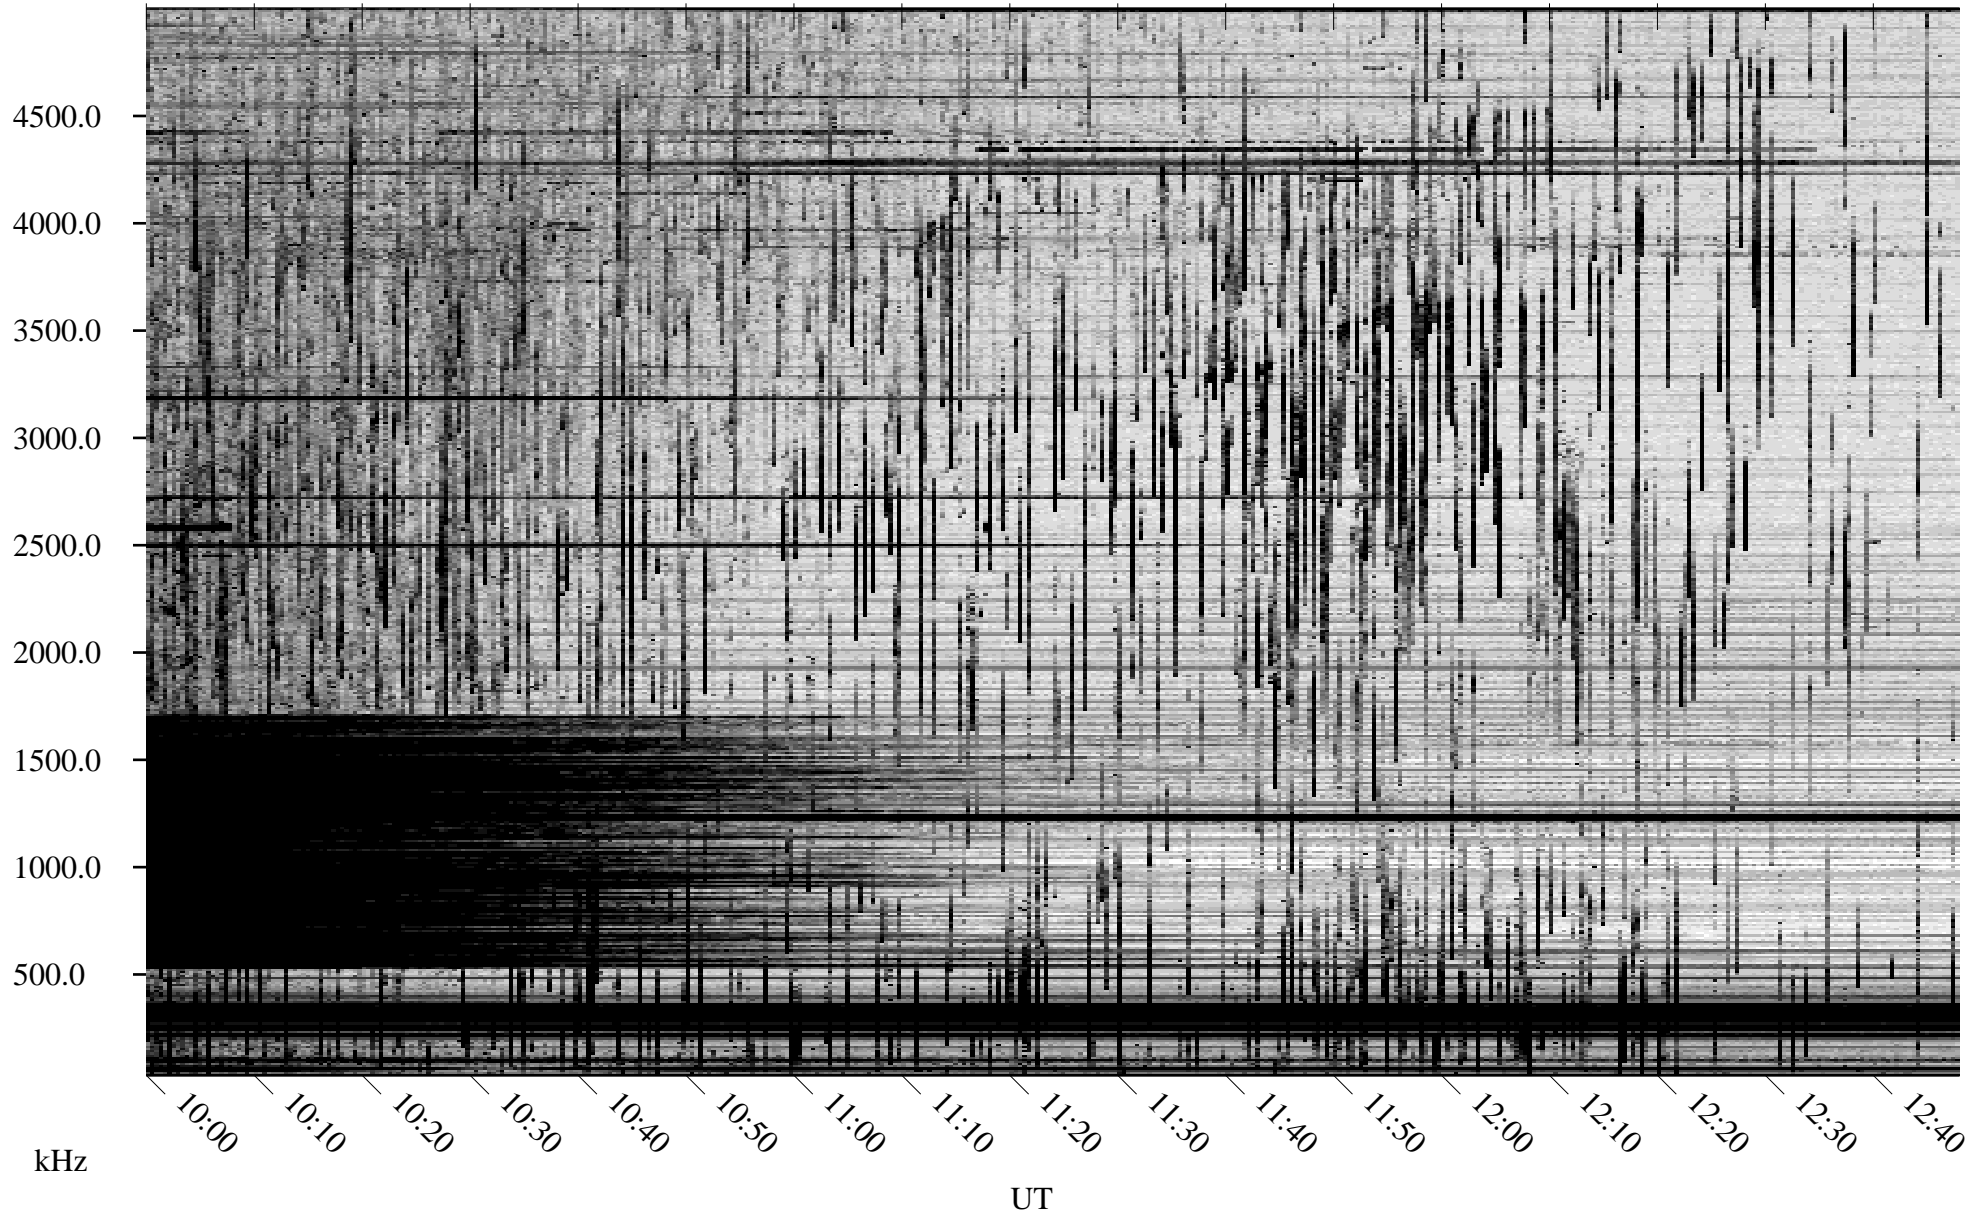

# 08/15/2008 Churchill, Manitoba

Linear Scale    Black = 161    White = 15

ch082271.r00SUm max\_12

Page 5

# 08/15/2008 Churchill, Manitoba

Linear Scale    Black = 161    White = 15

ch082271.r00SUm max\_12

Page 6