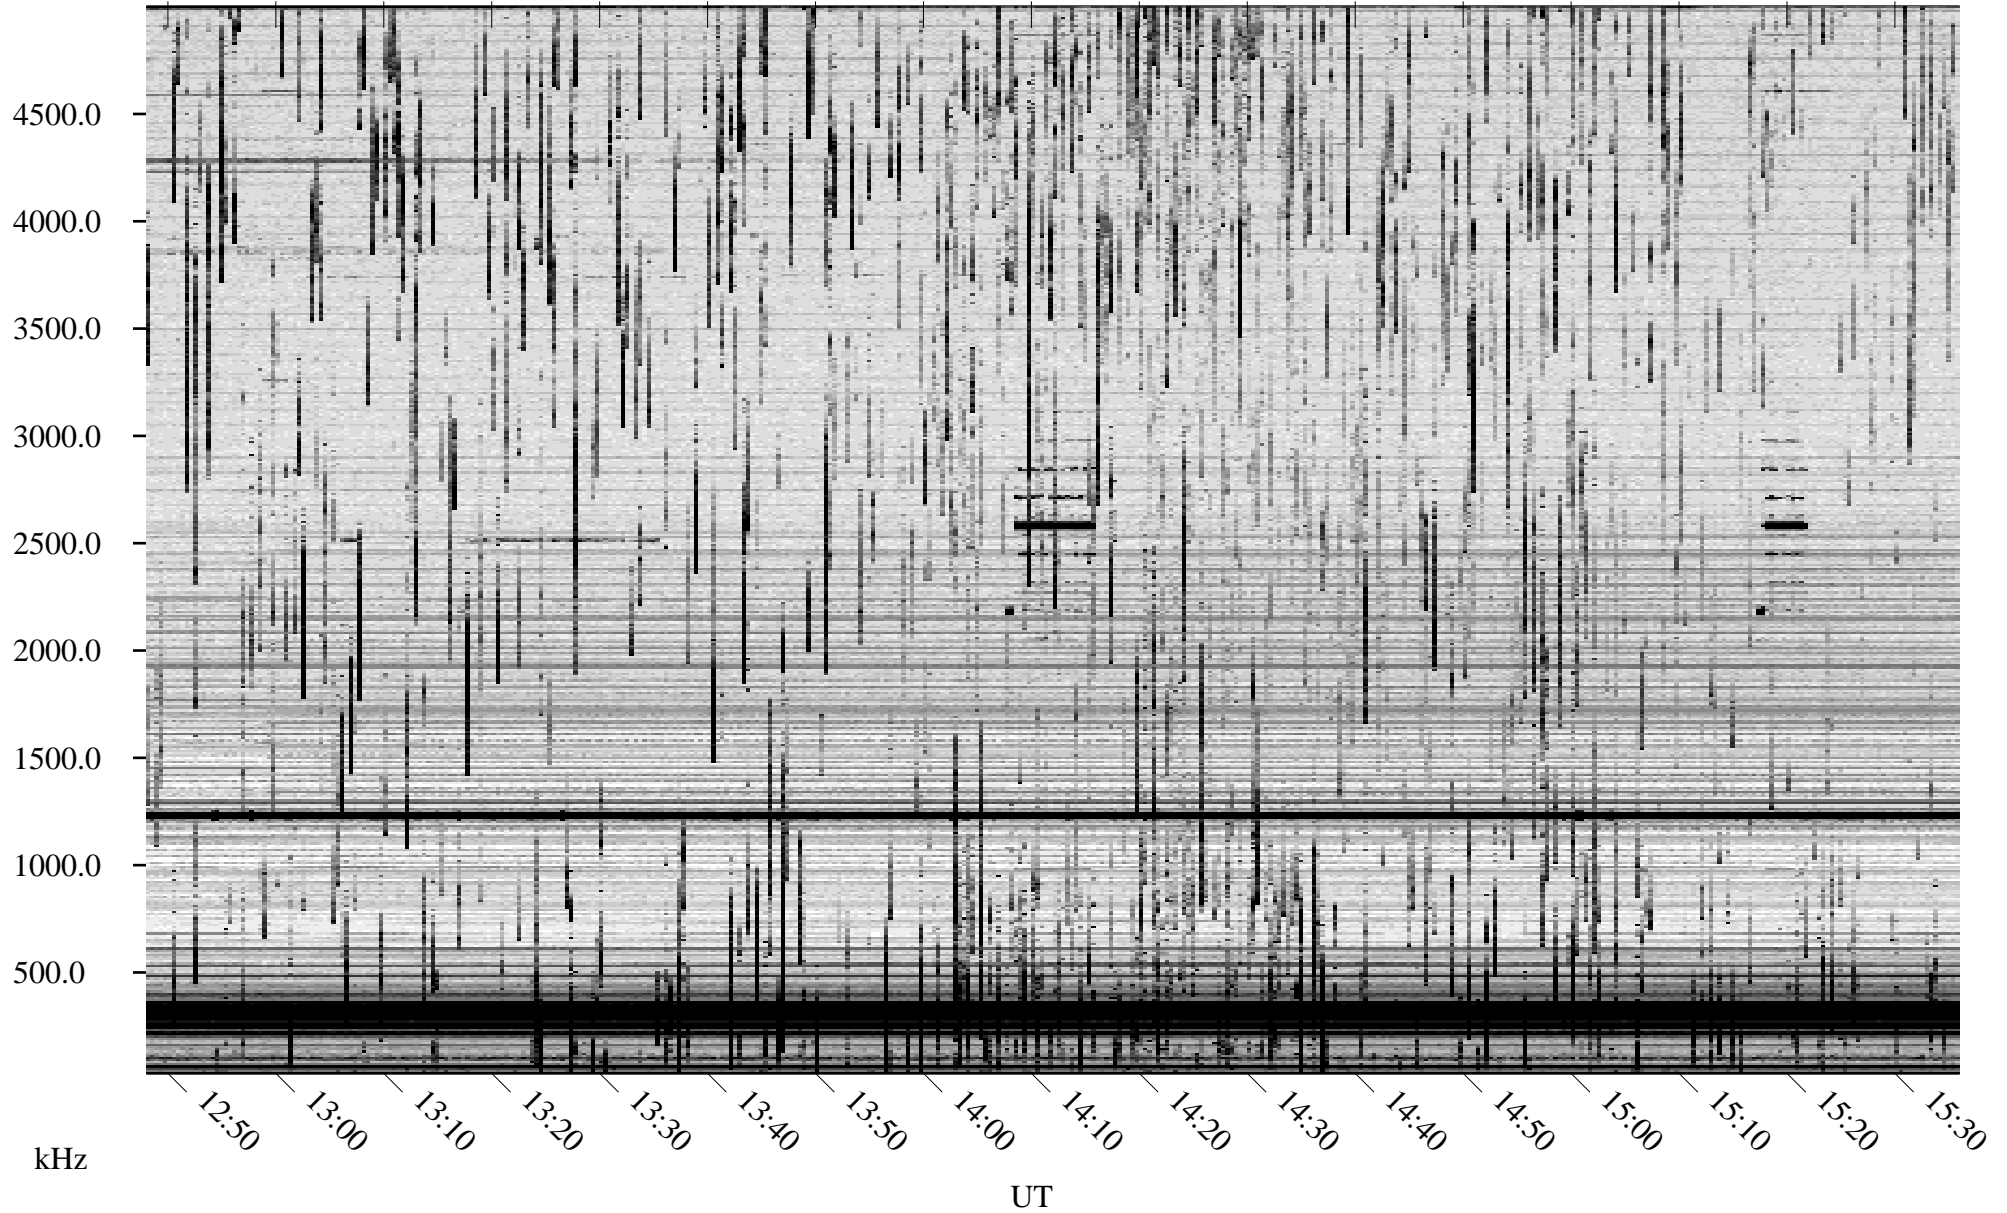

# 08/15/2008 Churchill, Manitoba

Linear Scale    Black = 161    White = 15

ch082271.r00SUm max\_12

Page 5

# 08/15/2008 Churchill, Manitoba

Linear Scale    Black = 161    White = 15

ch082271.r00SUm max\_12

Page 6

# 08/15/2008 Churchill, Manitoba

Linear Scale    Black = 161    White = 15

ch082271.r00SUm max\_12

Page 7

# 08/15/2008 Churchill, Manitoba

Linear Scale    Black = 161    White = 15

ch082271.r00SUm max\_12

Page 8