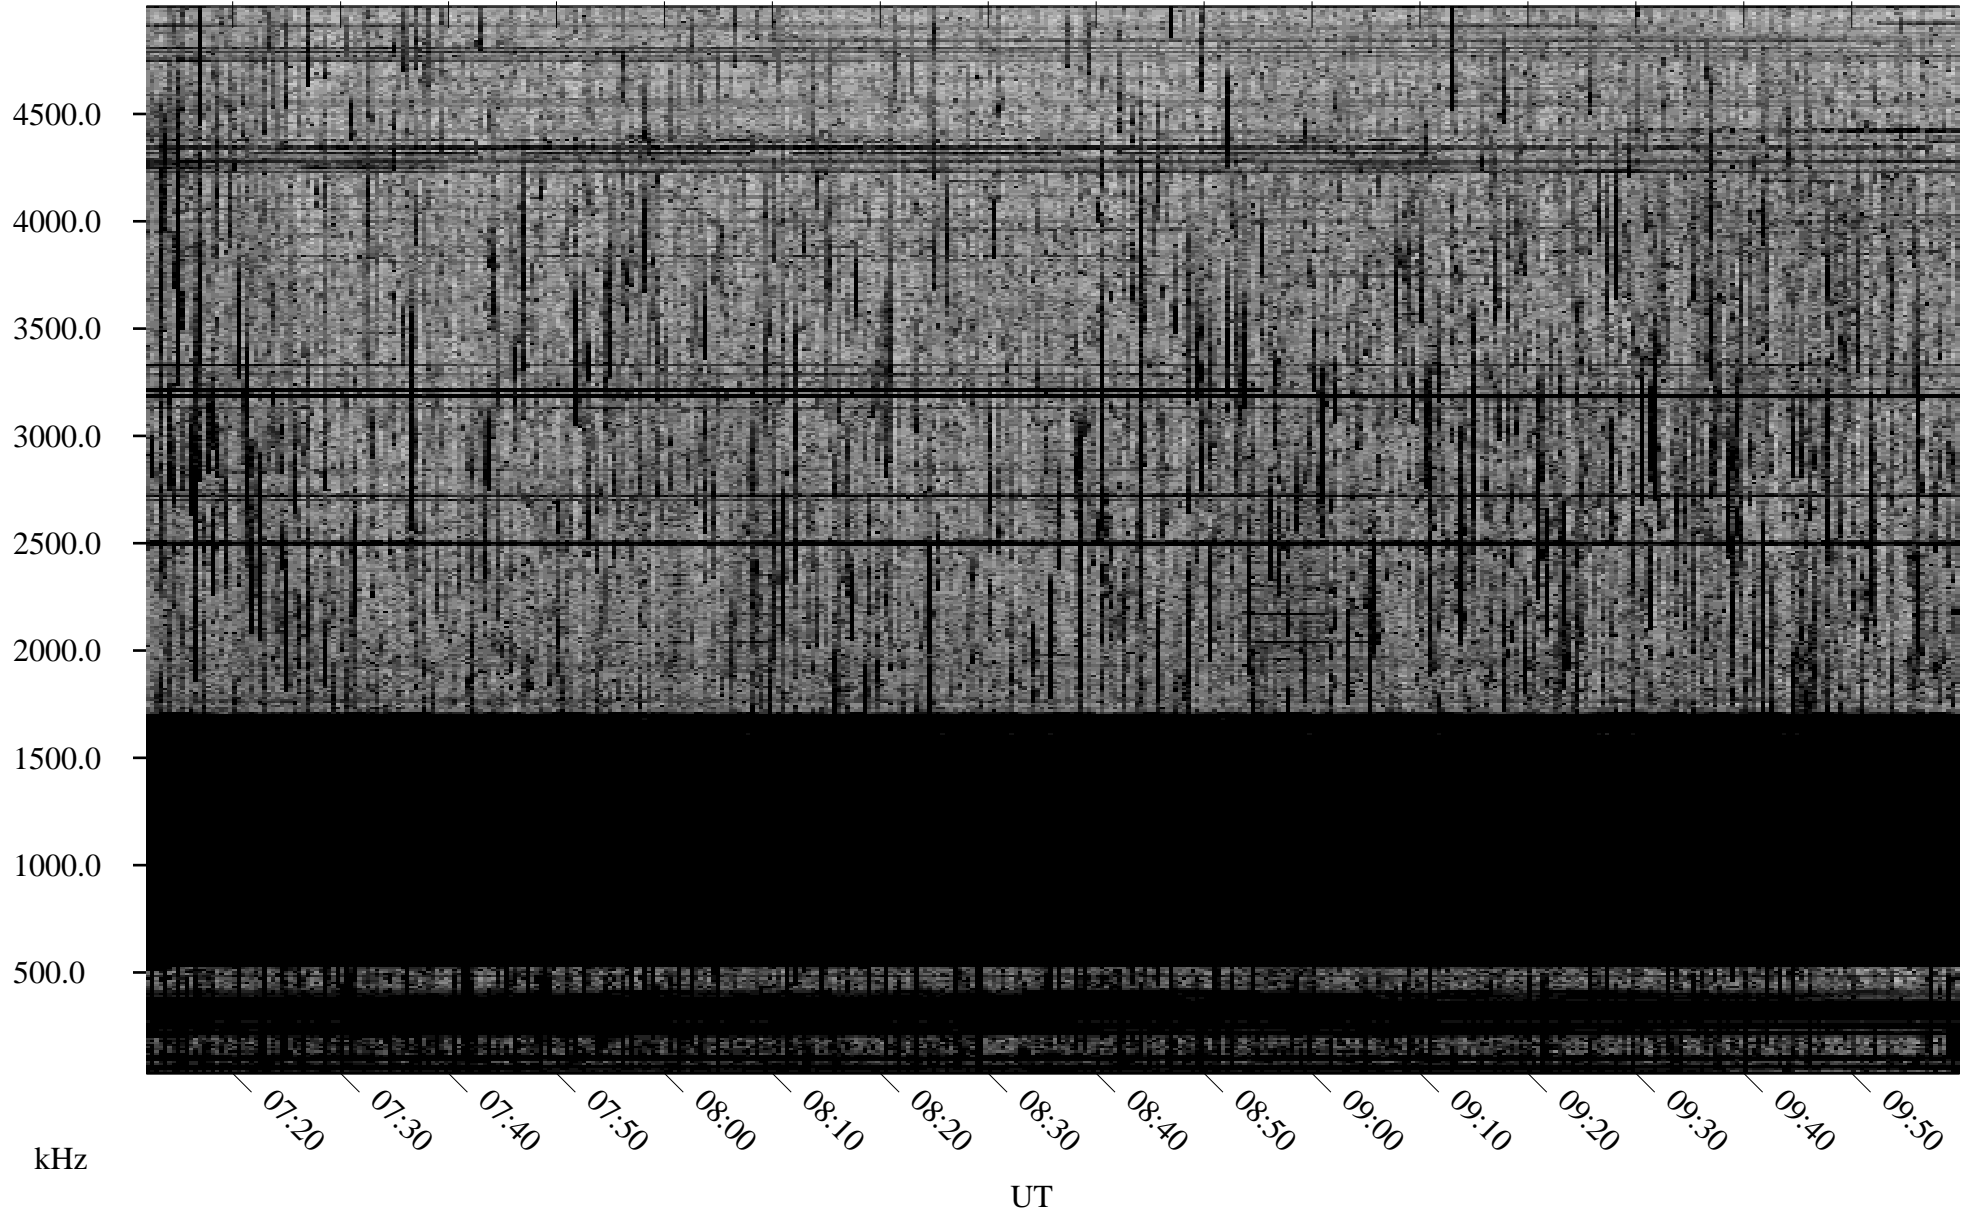

# 08/15/2008 Churchill, Manitoba

Linear Scale    Black = 161    White = 15

ch082271.r00SUm max\_12

Page 4

# 08/15/2008 Churchill, Manitoba

Linear Scale    Black = 161    White = 15

ch082271.r00SUm max\_12

Page 5