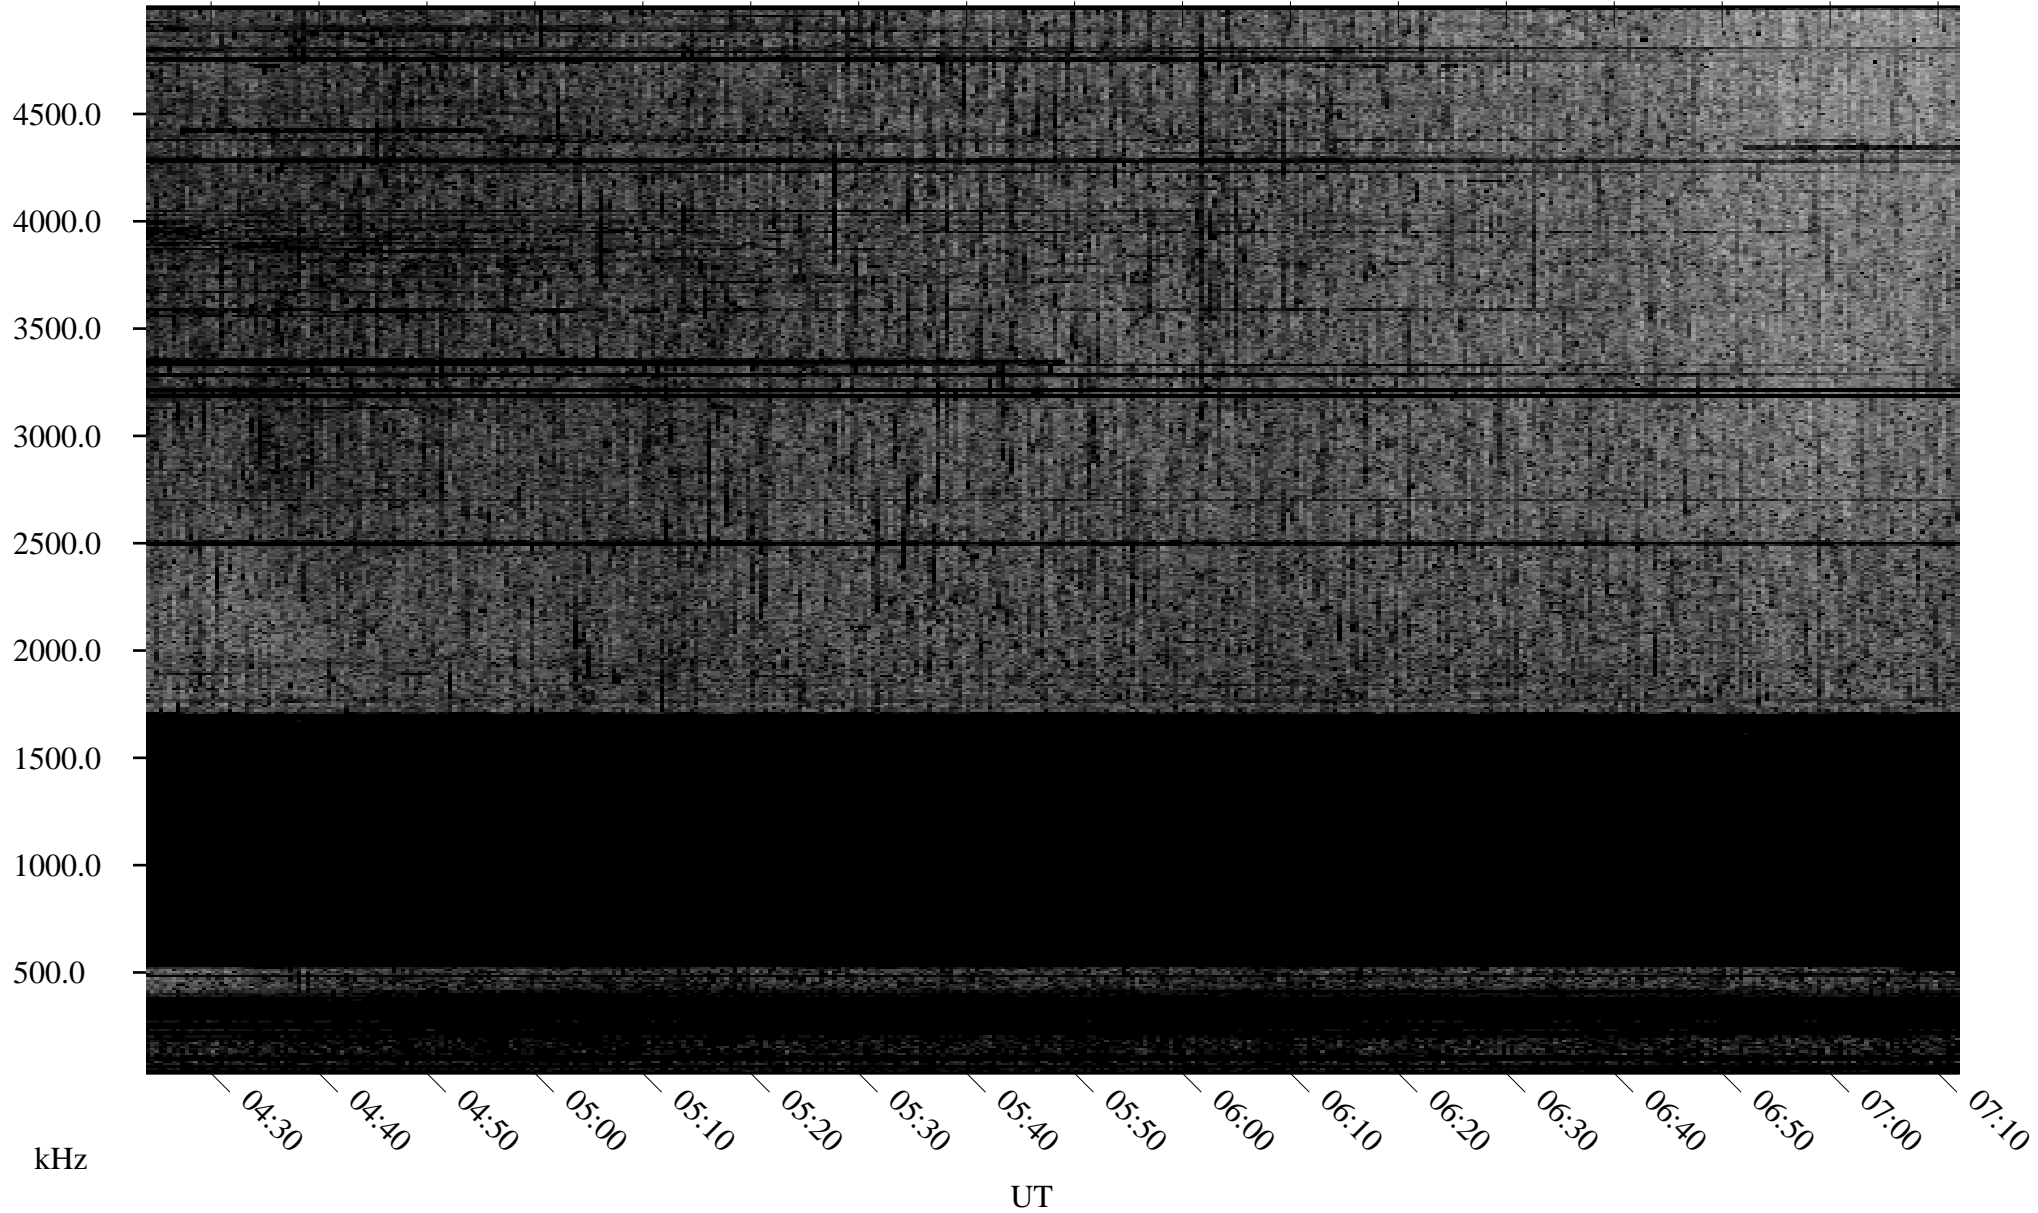

08/15/2008 Churchill, Manitoba

Linear Scale Black = 161 White = 15

ch08228l.r00SUm max_12

Page 1

08/15/2008 Churchill, Manitoba

Linear Scale Black = 161 White = 15

ch082281.r00SUm max_12

Page 2

08/16/2008 Churchill, Manitoba

Linear Scale Black = 161 White = 15

ch08228l.r00SUm max_12

Page 3

08/16/2008 Churchill, Manitoba

Linear Scale Black = 161 White = 15

ch08228l.r00SUm max_12

Page 4

08/16/2008 Churchill, Manitoba

Linear Scale Black = 161 White = 15

ch08228l.r00SUm max_12

Page 5

08/16/2008 Churchill, Manitoba

Linear Scale Black = 161 White = 15

ch08228l.r00SUm max_12

Page 6

08/16/2008 Churchill, Manitoba

Linear Scale Black = 161 White = 15

ch08228l.r00SUm max_12

Page 7

08/16/2008 Churchill, Manitoba

Linear Scale Black = 161 White = 15

ch08228l.r00SUm max_12

Page 8