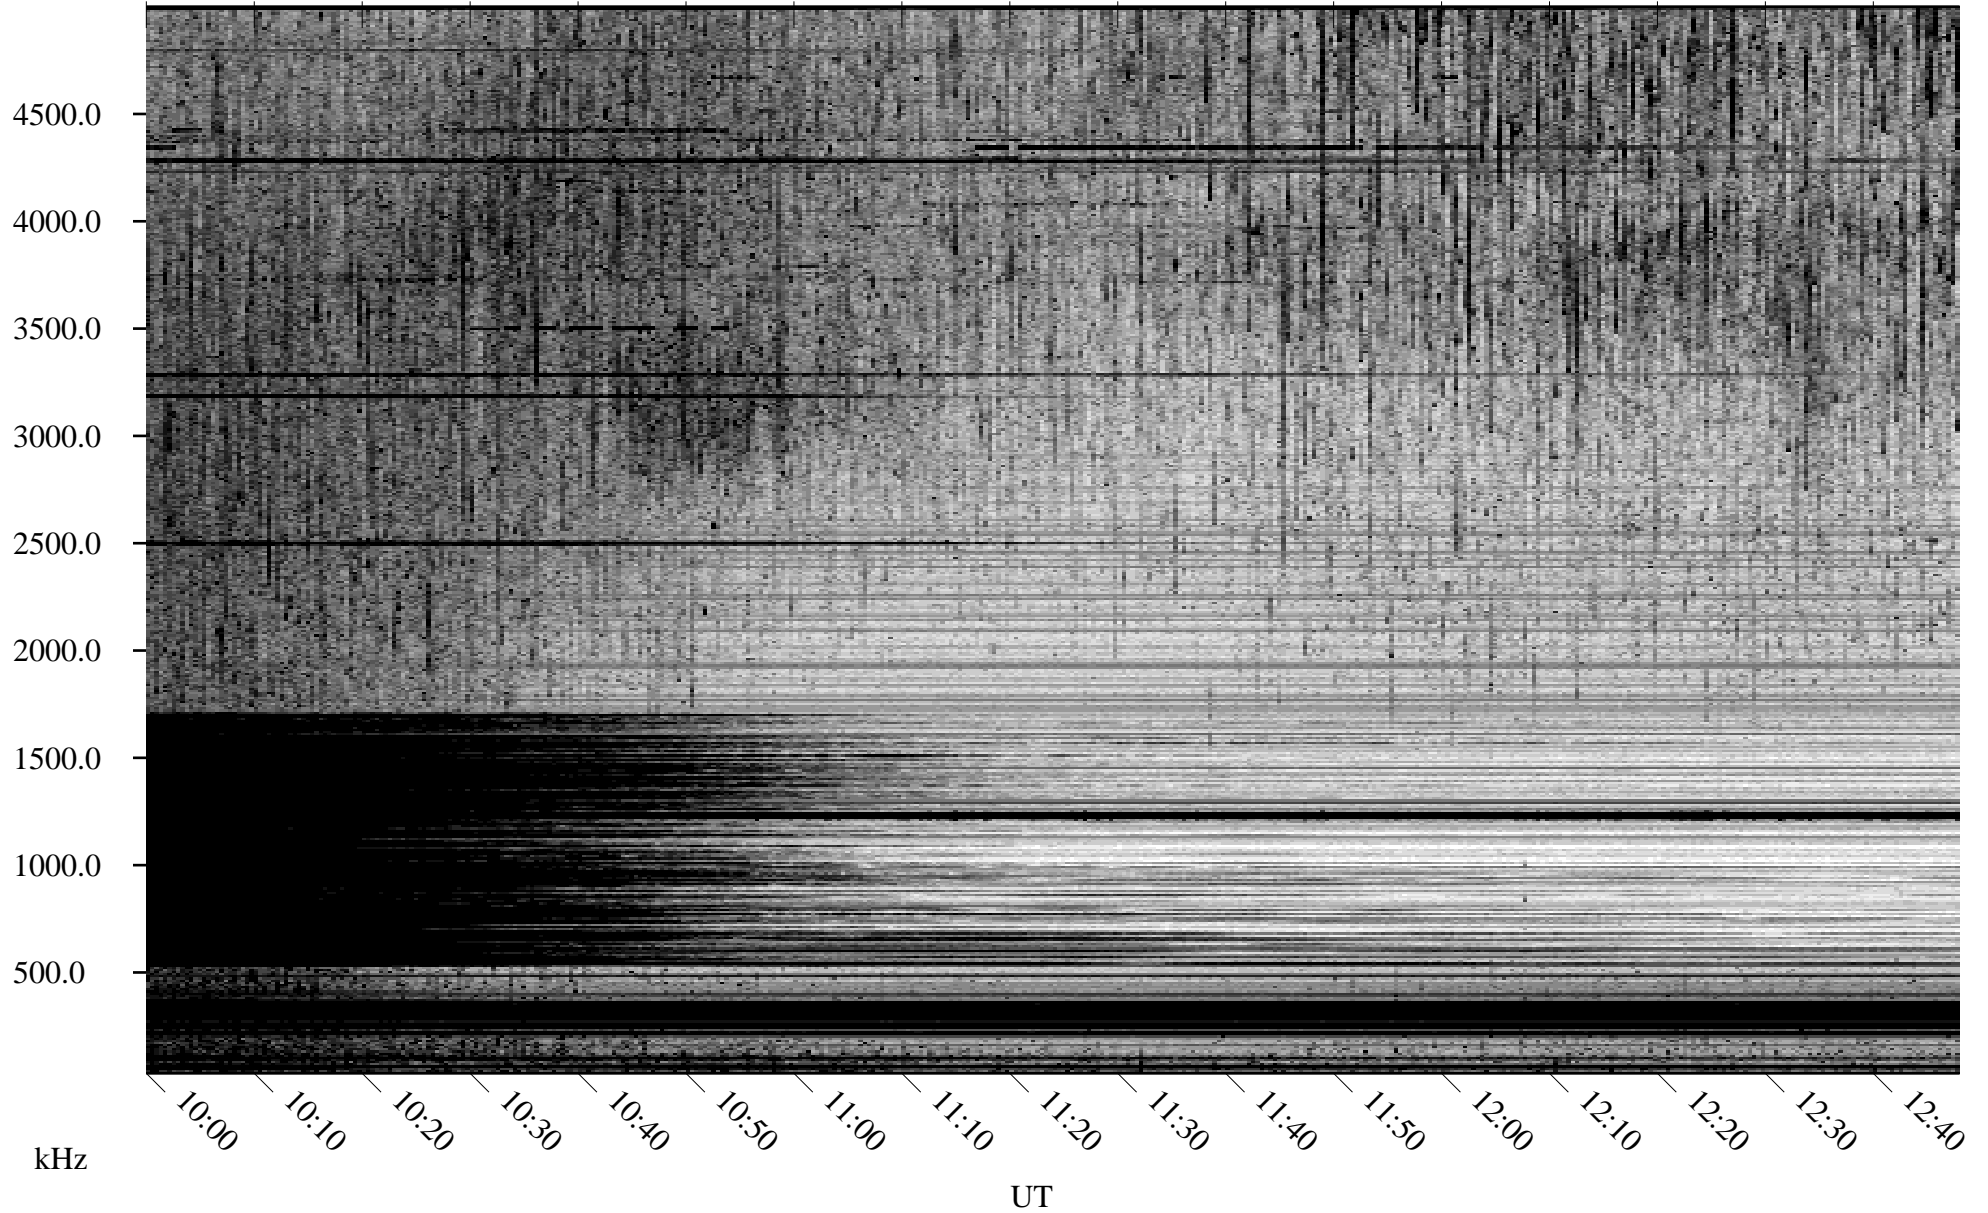

08/15/2008 Churchill, Manitoba

Linear Scale Black = 161 White = 15

ch08228l.r00SUm max_12

Page 1

08/15/2008 Churchill, Manitoba

Linear Scale Black = 161 White = 15

ch082281.r00SUm max_12

Page 2

08/16/2008 Churchill, Manitoba

Linear Scale Black = 161 White = 15

ch08228l.r00SUm max_12

Page 3

08/16/2008 Churchill, Manitoba

Linear Scale Black = 161 White = 15

ch08228l.r00SUm max_12

Page 4

08/16/2008 Churchill, Manitoba

Linear Scale Black = 161 White = 15

ch08228l.r00SUm max_12

Page 5

08/16/2008 Churchill, Manitoba

Linear Scale Black = 161 White = 15

ch08228l.r00SUm max_12

Page 6

08/16/2008 Churchill, Manitoba

Linear Scale Black = 161 White = 15

ch08228l.r00SUm max_12

Page 7

08/16/2008 Churchill, Manitoba

Linear Scale Black = 161 White = 15

ch08228l.r00SUm max_12

Page 8