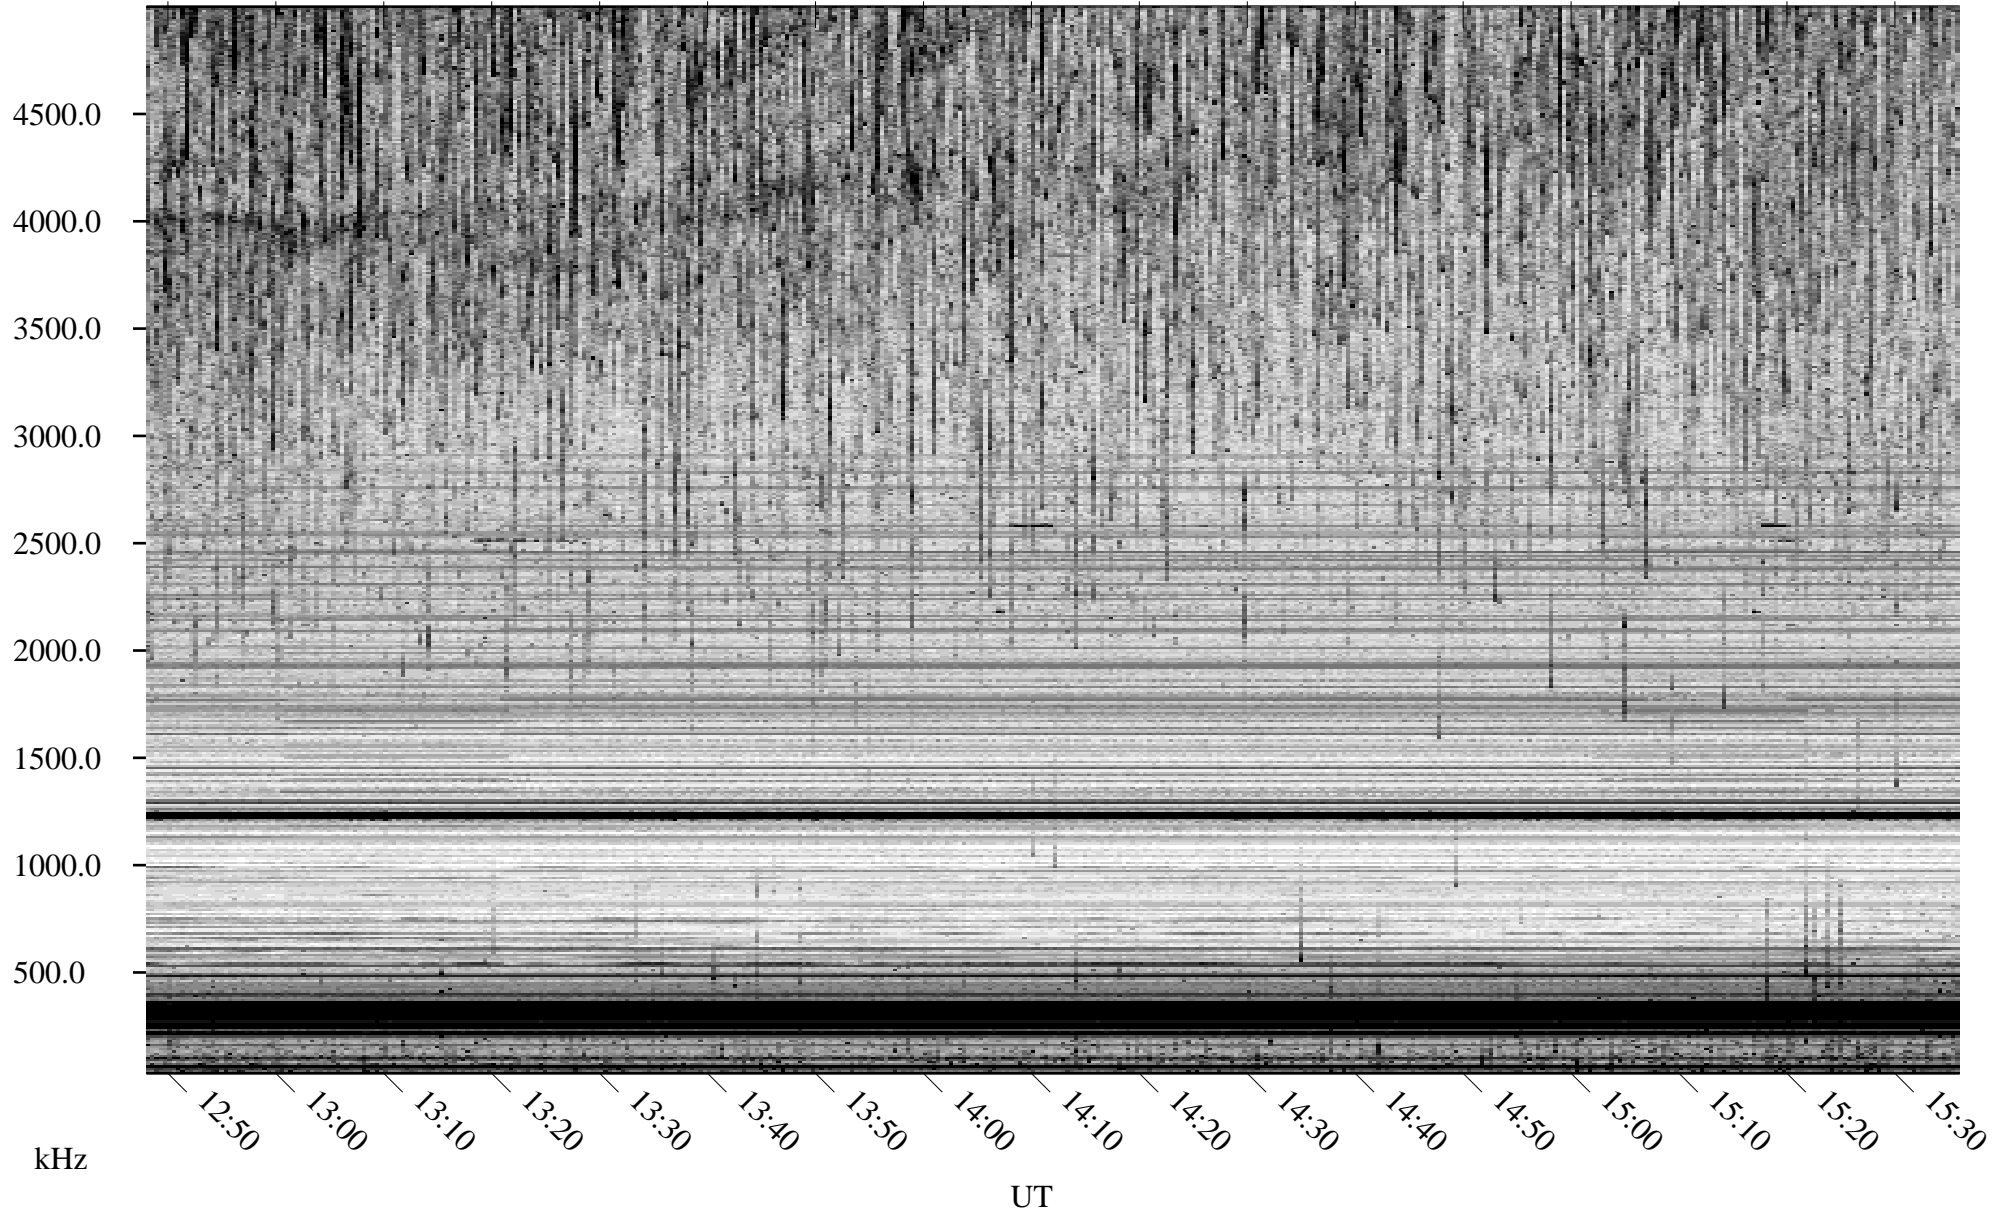

08/15/2008 Churchill, Manitoba

Linear Scale Black = 161 White = 15

ch08228l.r00SUm max_12

Page 1

08/15/2008 Churchill, Manitoba

Linear Scale Black = 161 White = 15

ch082281.r00SUm max_12

Page 2

08/16/2008 Churchill, Manitoba

Linear Scale Black = 161 White = 15

ch08228l.r00SUm max_12

Page 3

08/16/2008 Churchill, Manitoba

Linear Scale Black = 161 White = 15

ch08228l.r00SUm max_12

Page 4

08/16/2008 Churchill, Manitoba

Linear Scale Black = 161 White = 15

ch08228l.r00SUm max_12

Page 5

08/16/2008 Churchill, Manitoba

Linear Scale Black = 161 White = 15

ch08228l.r00SUm max_12

Page 6

08/16/2008 Churchill, Manitoba

Linear Scale Black = 161 White = 15

ch08228l.r00SUm max_12

Page 7

08/16/2008 Churchill, Manitoba

Linear Scale Black = 161 White = 15

ch08228l.r00SUm max_12

Page 8