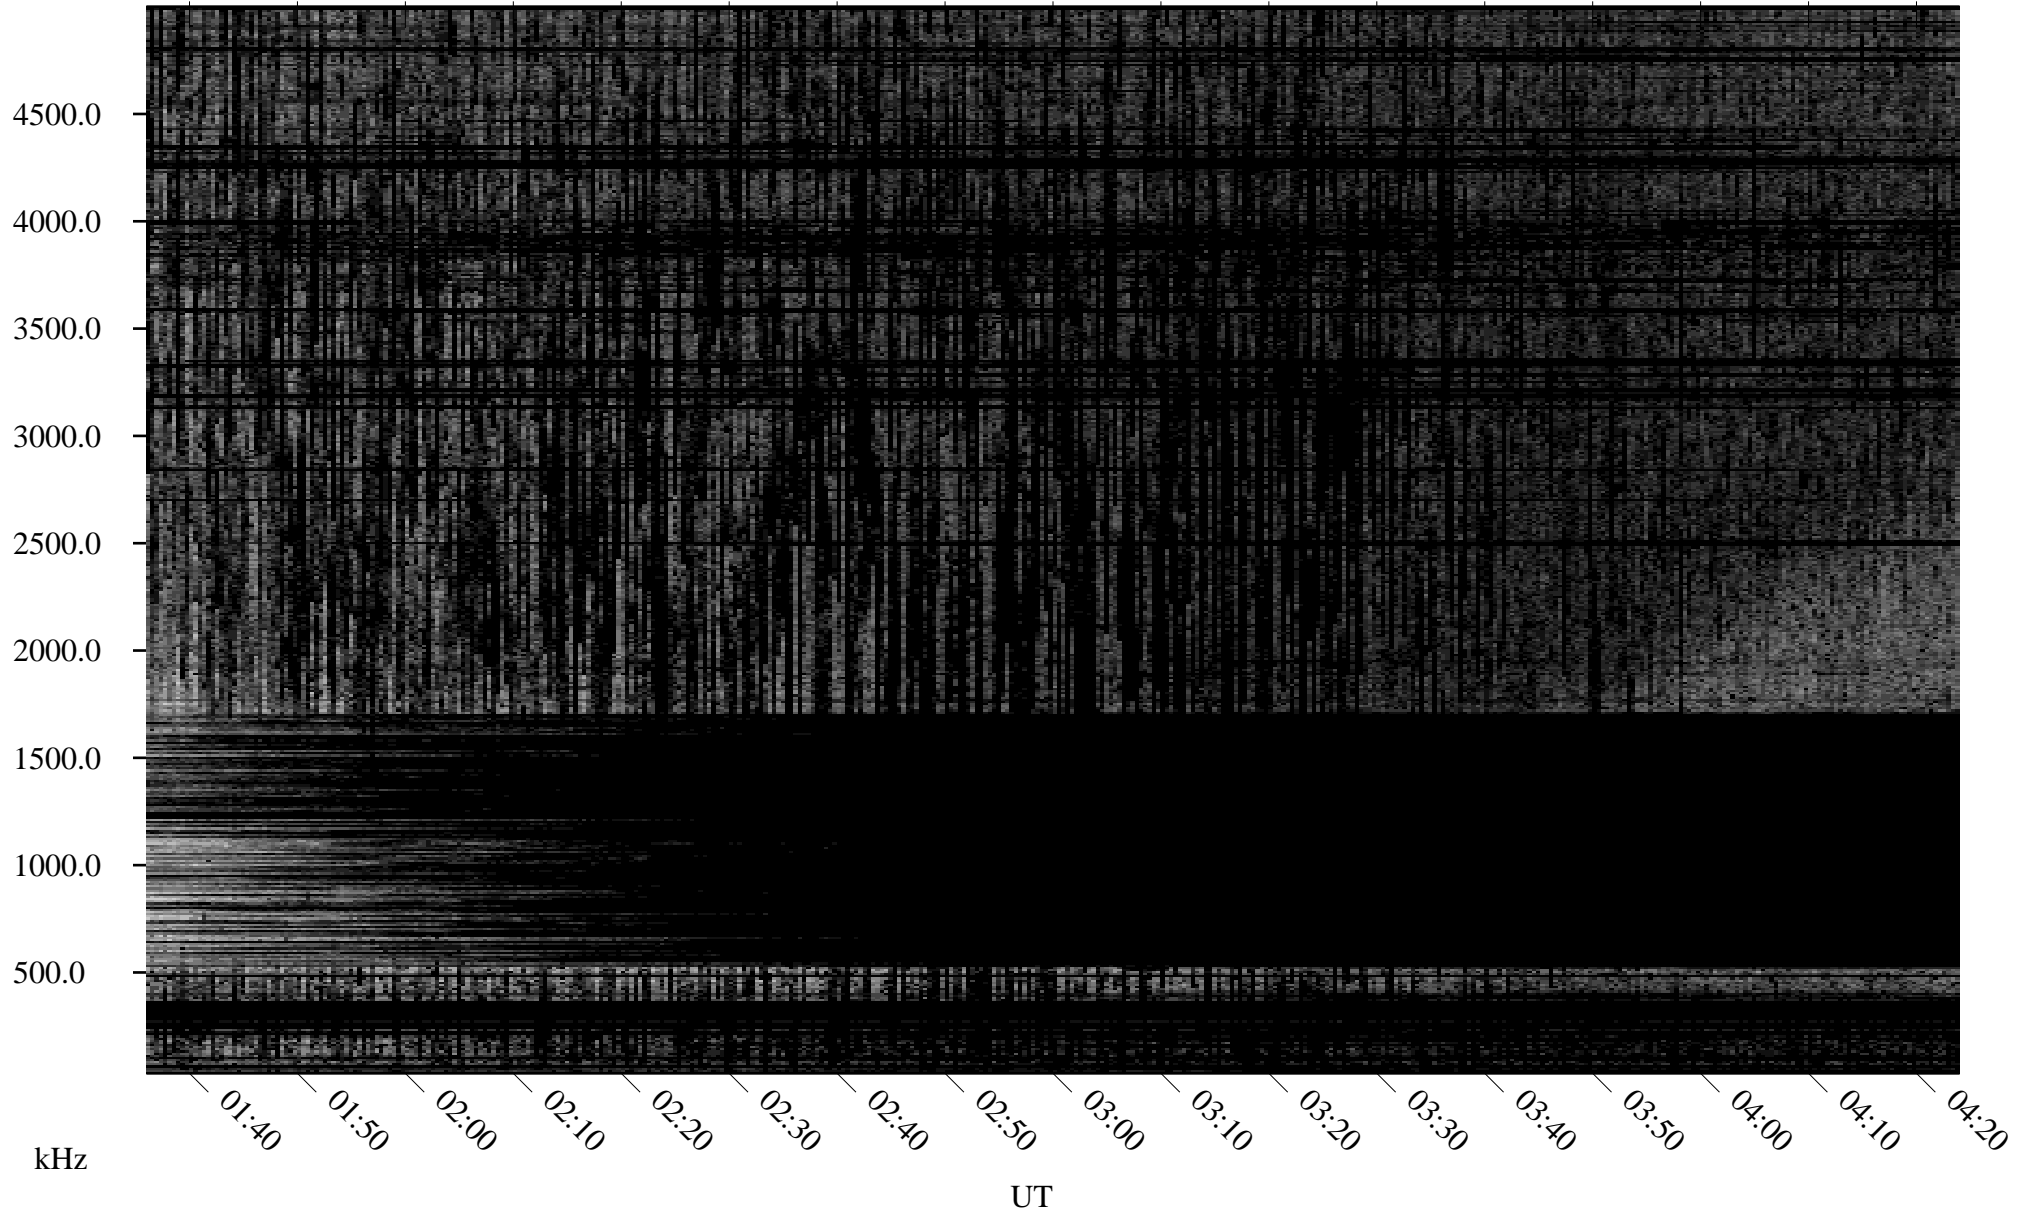

08/15/2008 Churchill, Manitoba

Linear Scale Black = 161 White = 15

ch08228l.r00SUm max_12

Page 1

08/15/2008 Churchill, Manitoba

Linear Scale Black = 161 White = 15

ch082281.r00SUm max_12

Page 2

08/16/2008 Churchill, Manitoba

Linear Scale Black = 161 White = 15

ch08228l.r00SUm max_12

Page 3

08/16/2008 Churchill, Manitoba

Linear Scale Black = 161 White = 15

ch08228l.r00SUm max_12

Page 4

08/16/2008 Churchill, Manitoba

Linear Scale Black = 161 White = 15

ch08228l.r00SUm max_12

Page 5

08/16/2008 Churchill, Manitoba

Linear Scale Black = 161 White = 15

ch08228l.r00SUm max_12

Page 6

08/16/2008 Churchill, Manitoba

Linear Scale Black = 161 White = 15

ch08228l.r00SUm max_12

Page 7

08/16/2008 Churchill, Manitoba

Linear Scale Black = 161 White = 15

ch08228l.r00SUm max_12

Page 8