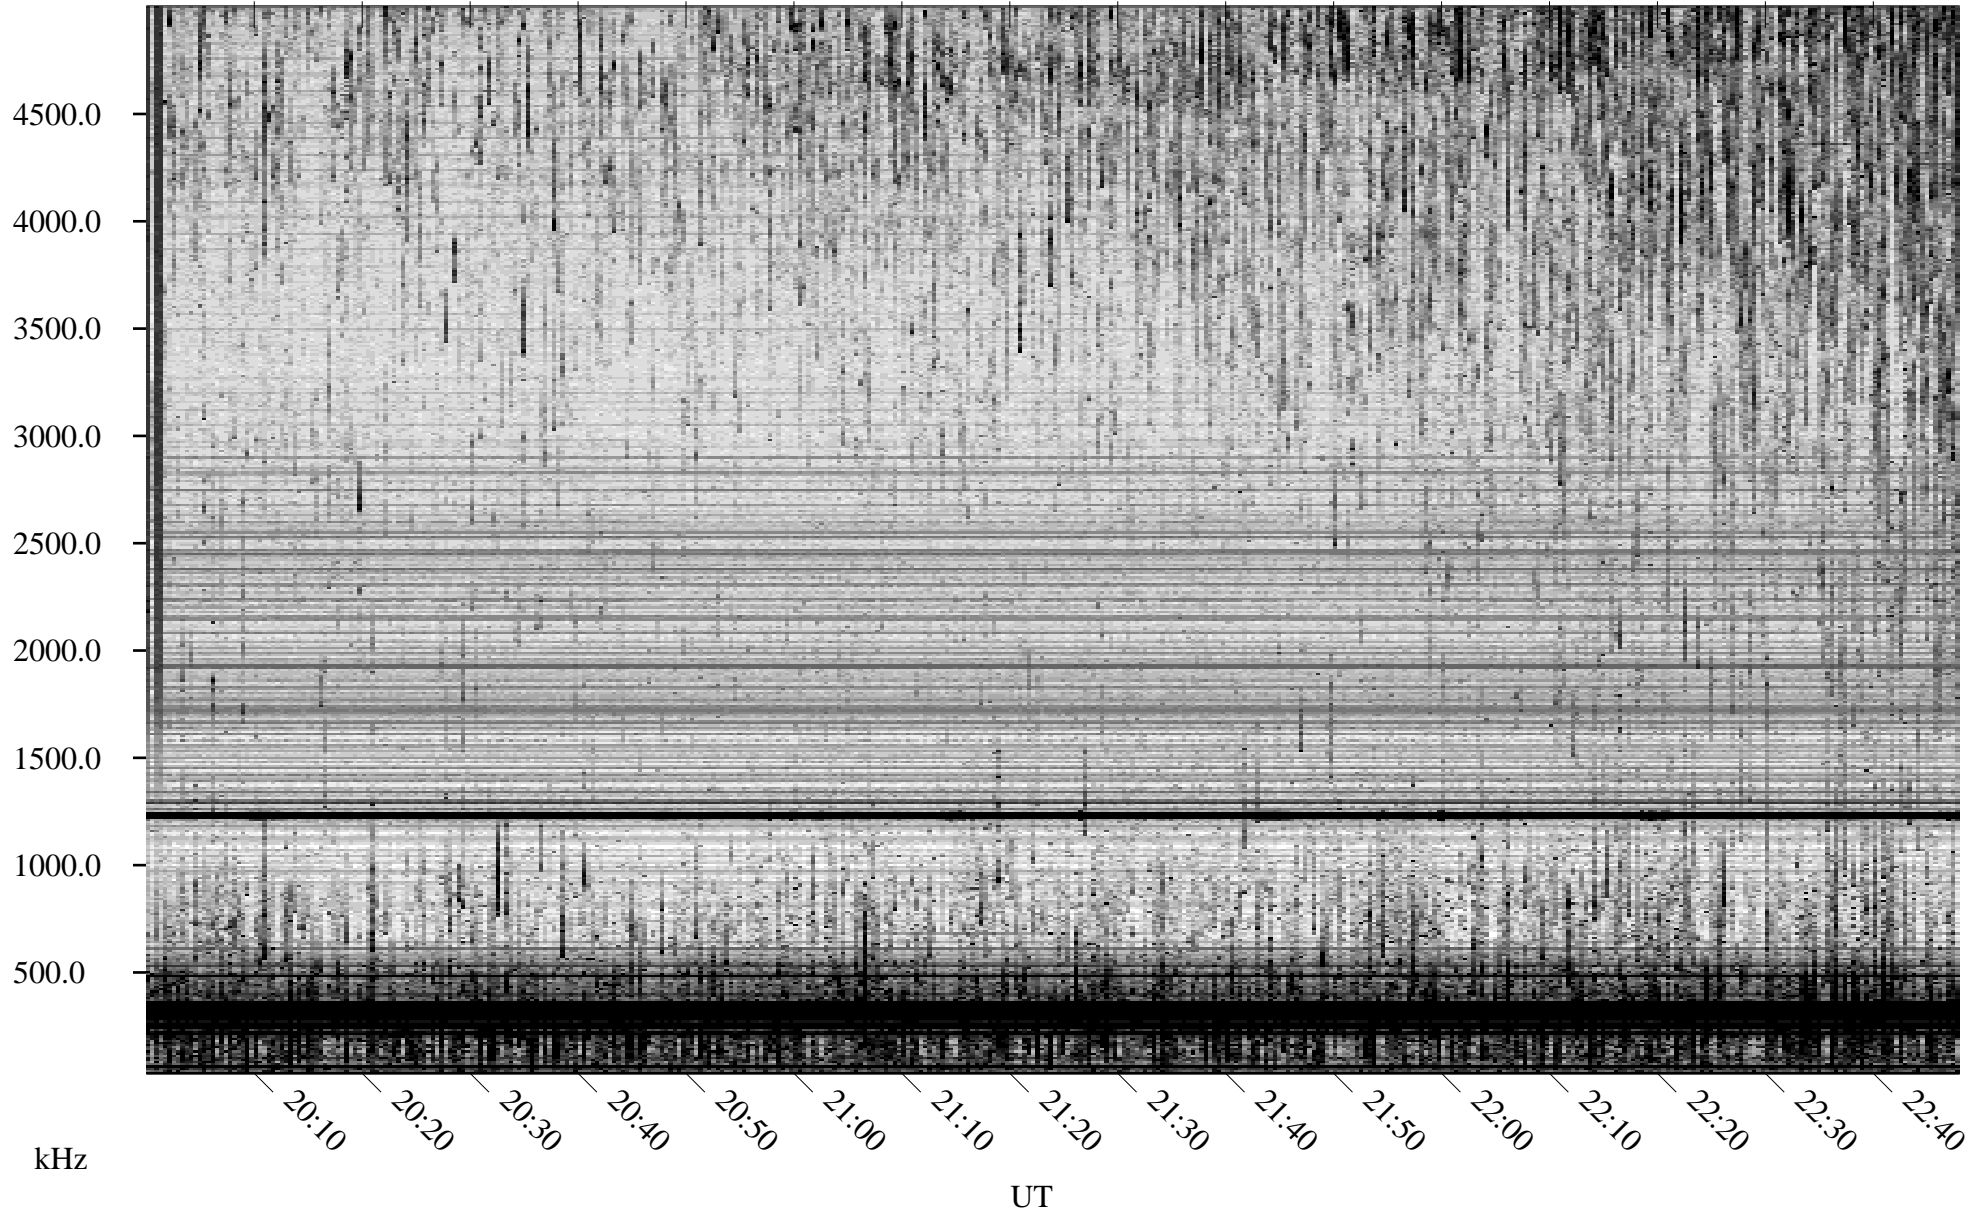

08/15/2008 Churchill, Manitoba

Linear Scale Black = 161 White = 15

ch08228l.r00SUm max_12

Page 1

08/15/2008 Churchill, Manitoba

Linear Scale Black = 161 White = 15

ch082281.r00SUm max_12

Page 2

08/16/2008 Churchill, Manitoba

Linear Scale Black = 161 White = 15

ch08228l.r00SUm max_12

Page 3

08/16/2008 Churchill, Manitoba

Linear Scale Black = 161 White = 15

ch08228l.r00SUm max_12

Page 4

08/16/2008 Churchill, Manitoba

Linear Scale Black = 161 White = 15

ch08228l.r00SUm max_12

Page 5

08/16/2008 Churchill, Manitoba

Linear Scale Black = 161 White = 15

ch08228l.r00SUm max_12

Page 6

08/16/2008 Churchill, Manitoba

Linear Scale Black = 161 White = 15

ch08228l.r00SUm max_12

Page 7

08/16/2008 Churchill, Manitoba

Linear Scale Black = 161 White = 15

ch08228l.r00SUm max_12

Page 8