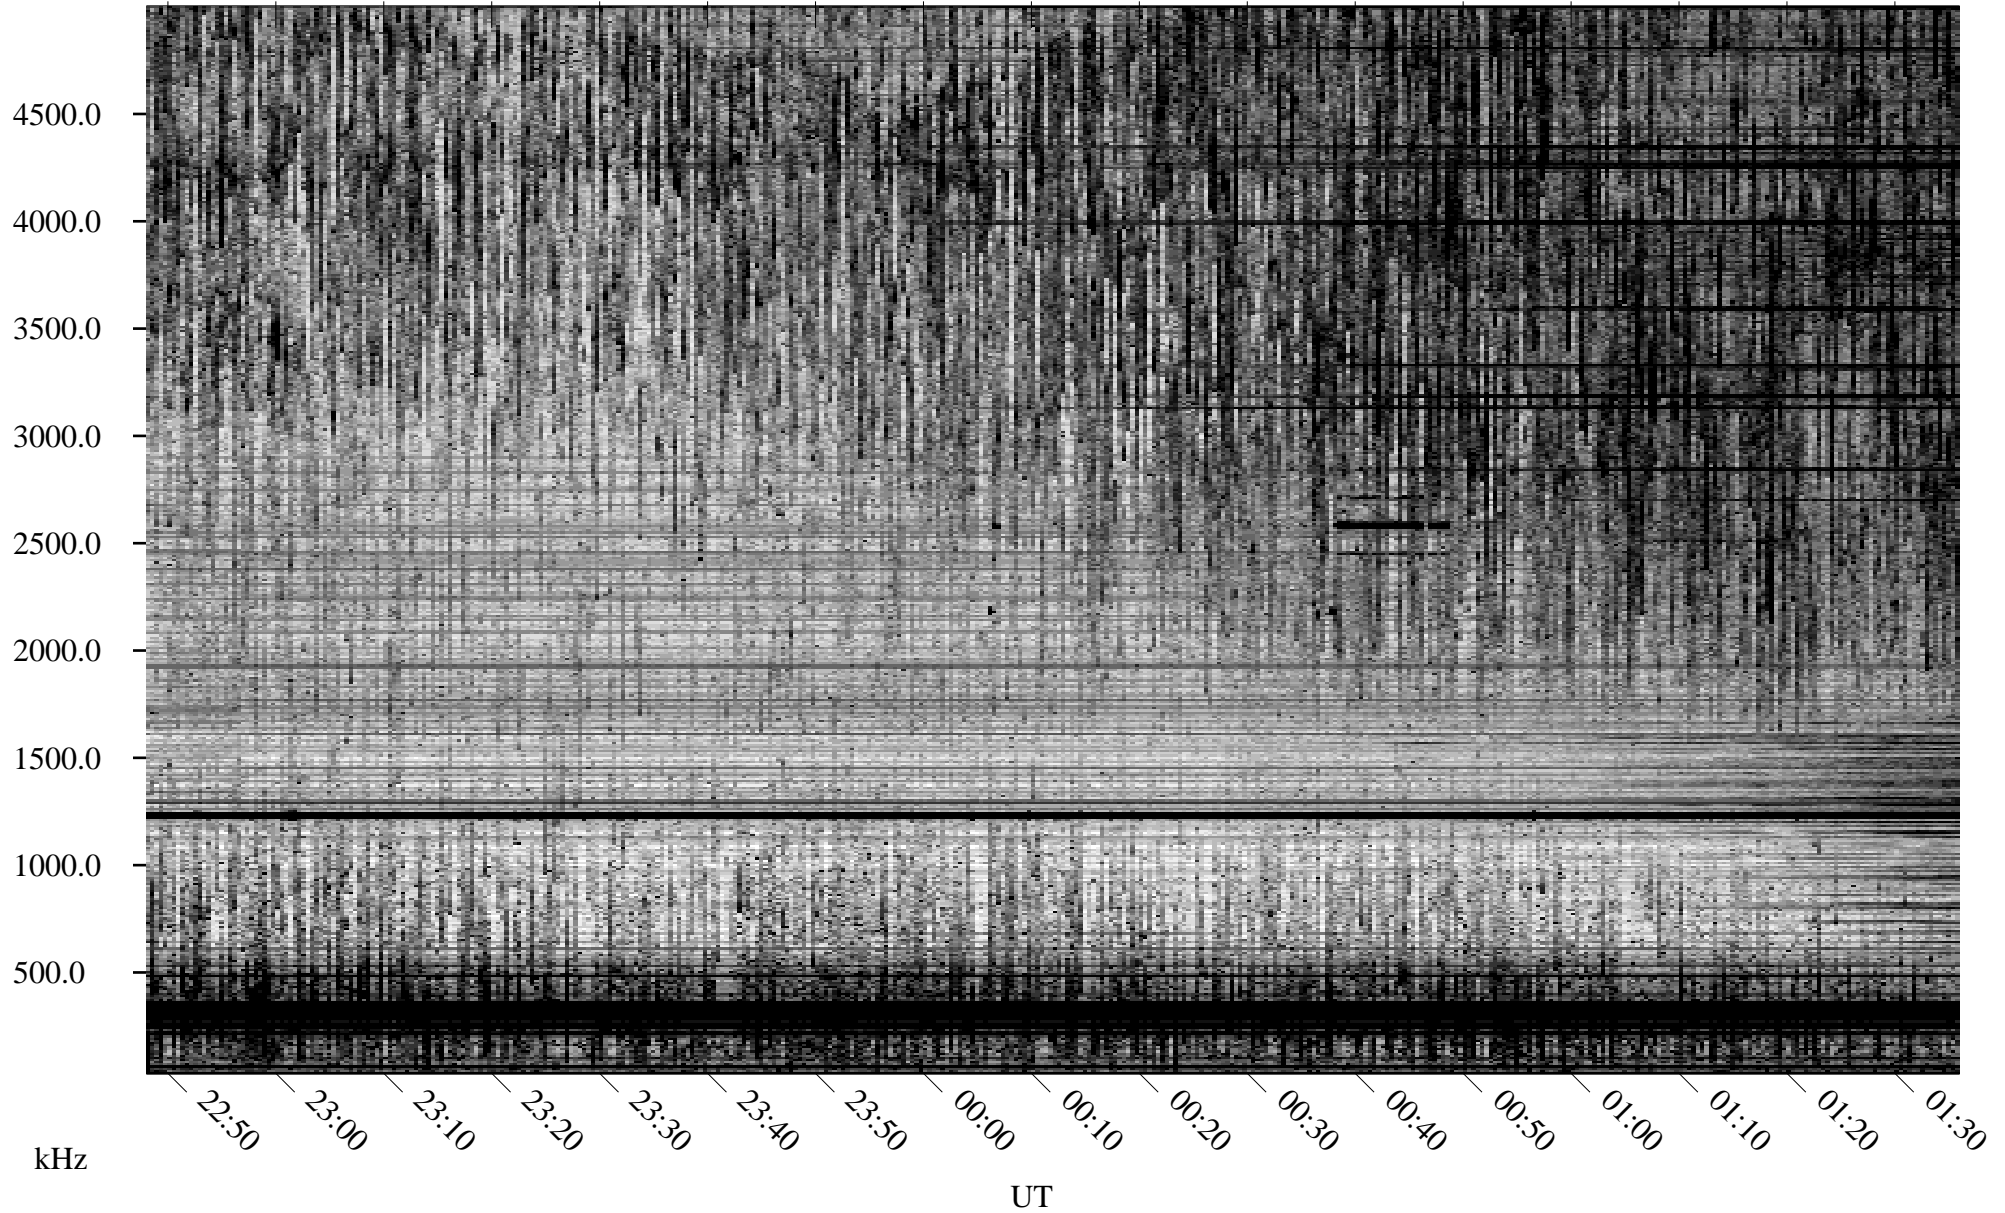

08/15/2008 Churchill, Manitoba

Linear Scale Black = 161 White = 15

ch08228l.r00SUm max_12

Page 1

08/15/2008 Churchill, Manitoba

Linear Scale Black = 161 White = 15

ch082281.r00SUm max_12

Page 2

08/16/2008 Churchill, Manitoba

Linear Scale Black = 161 White = 15

ch08228l.r00SUm max_12

Page 3

08/16/2008 Churchill, Manitoba

Linear Scale Black = 161 White = 15

ch08228l.r00SUm max_12

Page 4

08/16/2008 Churchill, Manitoba

Linear Scale Black = 161 White = 15

ch08228l.r00SUm max_12

Page 5

08/16/2008 Churchill, Manitoba

Linear Scale Black = 161 White = 15

ch08228l.r00SUm max_12

Page 6

08/16/2008 Churchill, Manitoba

Linear Scale Black = 161 White = 15

ch08228l.r00SUm max_12

Page 7

08/16/2008 Churchill, Manitoba

Linear Scale Black = 161 White = 15

ch08228l.r00SUm max_12

Page 8