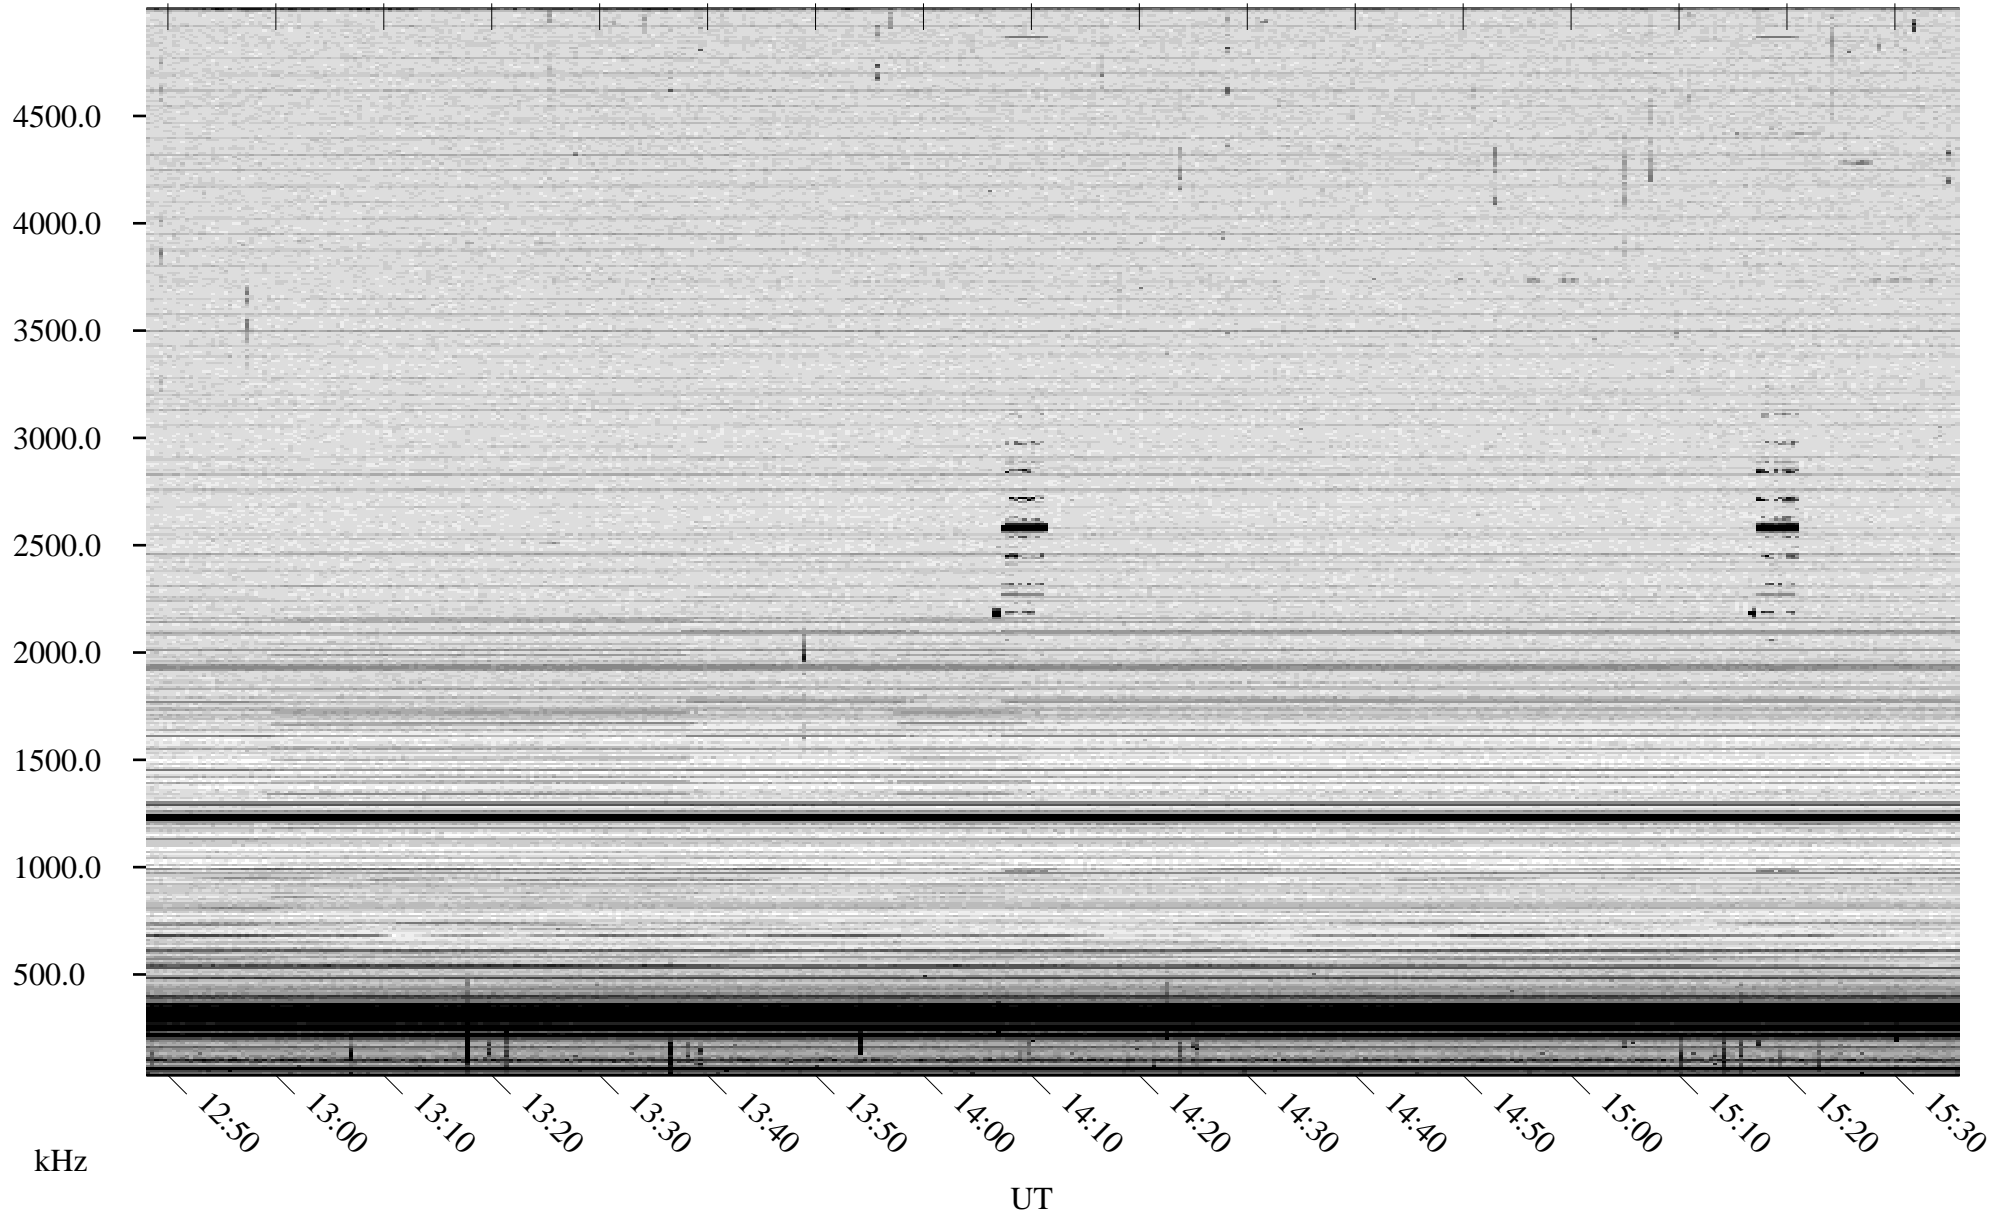

08/16/2008 Churchill, Manitoba

Linear Scale Black = 161 White = 15

ch08229l.r00SUm max_12

Page 1

08/16/2008 Churchill, Manitoba

Linear Scale Black = 161 White = 15

ch08229l.r00SUm max_12

Page 2

08/17/2008 Churchill, Manitoba

Linear Scale Black = 161 White = 15

ch08229l.r00SUm max_12

Page 3

08/17/2008 Churchill, Manitoba

Linear Scale Black = 161 White = 15

ch08229l.r00SUm max_12

Page 4

08/17/2008 Churchill, Manitoba

Linear Scale Black = 161 White = 15

ch08229l.r00SUm max_12

Page 5

08/17/2008 Churchill, Manitoba

Linear Scale Black = 161 White = 15

ch08229l.r00SUm max_12

Page 6

08/17/2008 Churchill, Manitoba

Linear Scale Black = 161 White = 15

ch08229l.r00SUm max_12

Page 7

08/17/2008 Churchill, Manitoba

Linear Scale Black = 161 White = 15

ch08229l.r00SUm max_12

Page 8