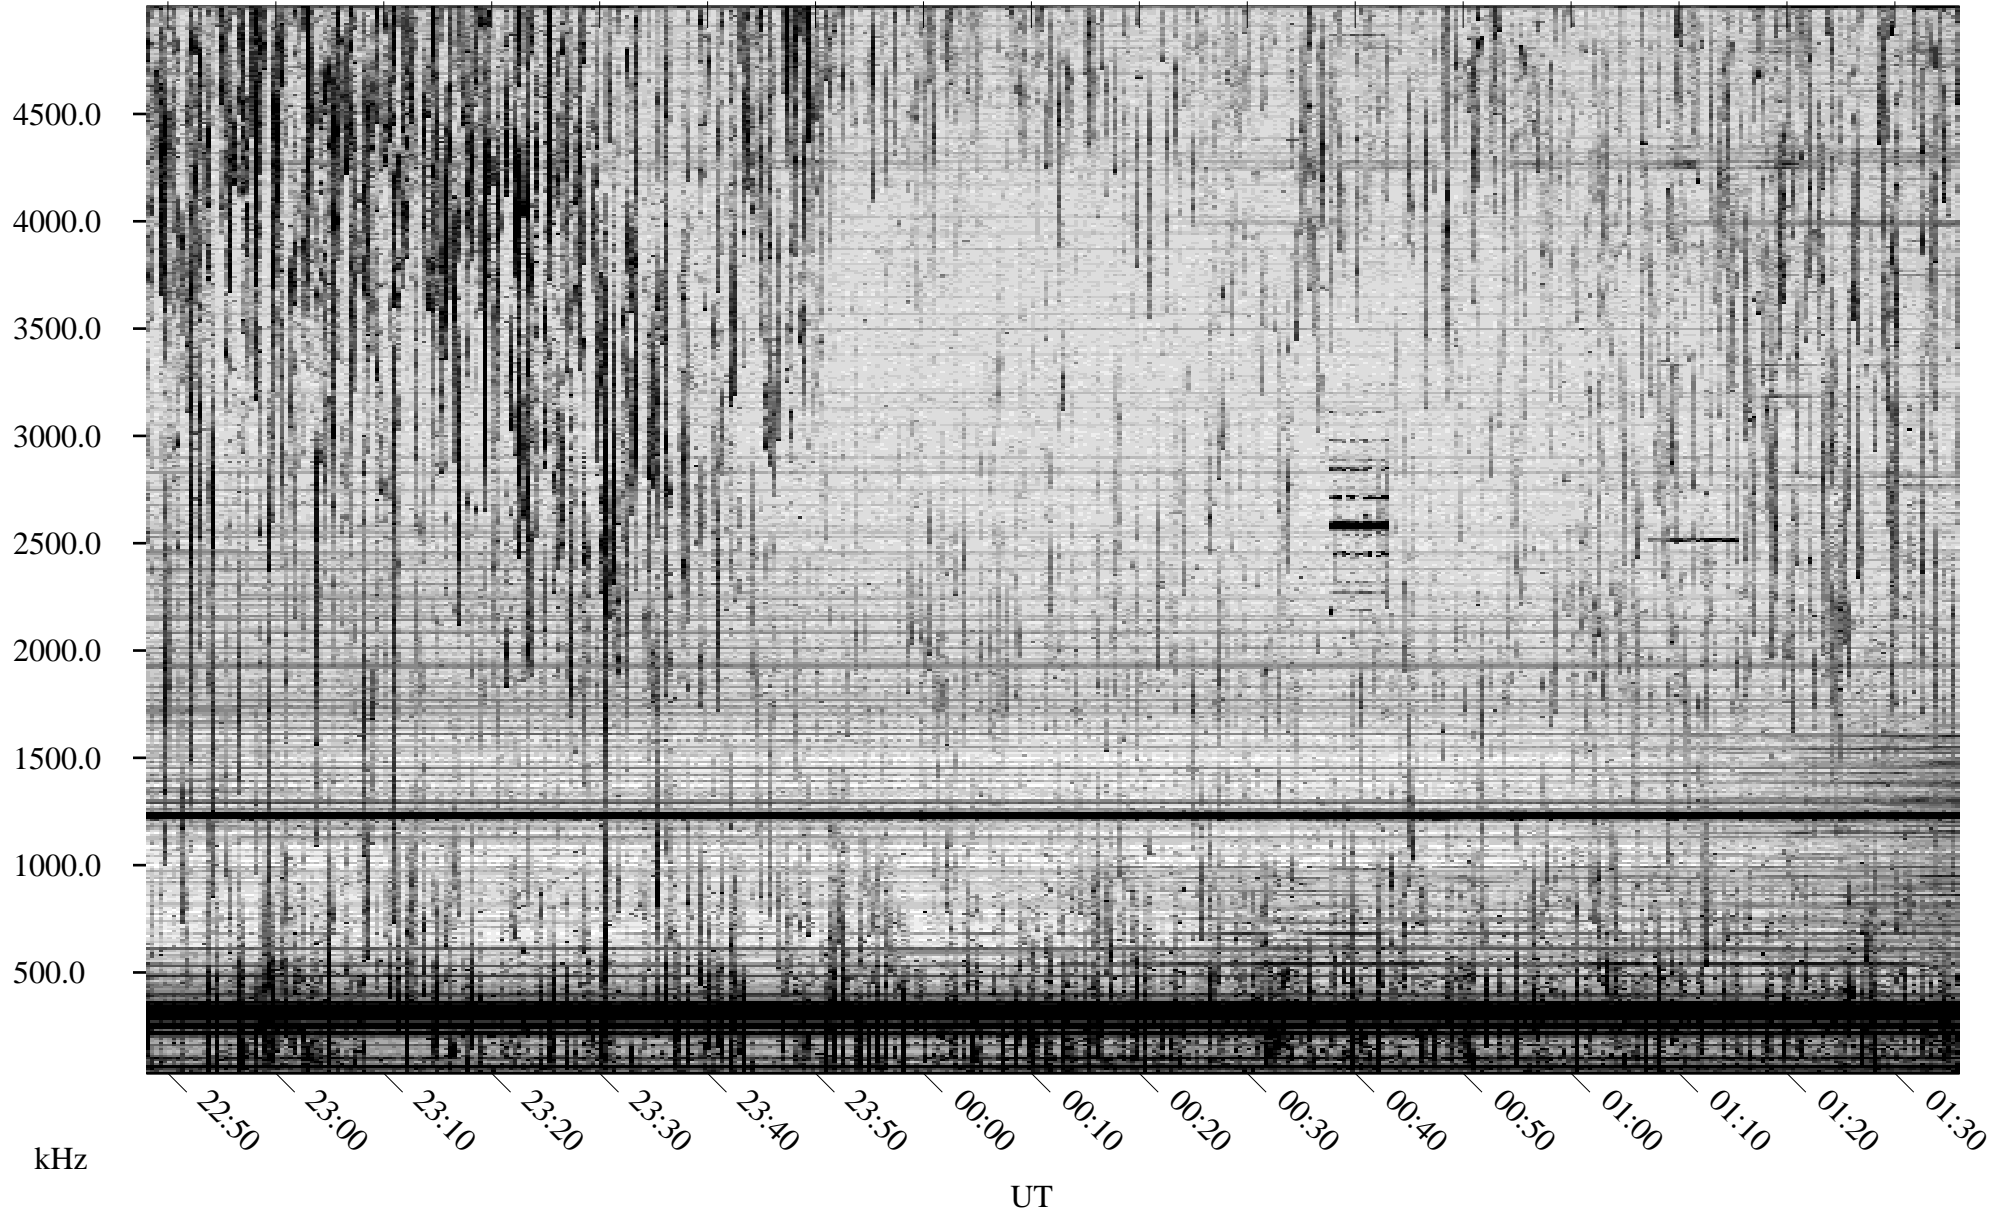

08/16/2008 Churchill, Manitoba

Linear Scale Black = 161 White = 15

ch08229l.r00SUm max_12

Page 1

08/16/2008 Churchill, Manitoba

Linear Scale Black = 161 White = 15

ch08229l.r00SUm max_12

Page 2

08/17/2008 Churchill, Manitoba

Linear Scale Black = 161 White = 15

ch08229l.r00SUm max_12

Page 3

08/17/2008 Churchill, Manitoba

Linear Scale Black = 161 White = 15

ch08229l.r00SUm max_12

Page 4

08/17/2008 Churchill, Manitoba

Linear Scale Black = 161 White = 15

ch08229l.r00SUm max_12

Page 5

08/17/2008 Churchill, Manitoba

Linear Scale Black = 161 White = 15

ch08229l.r00SUm max_12

Page 6

08/17/2008 Churchill, Manitoba

Linear Scale Black = 161 White = 15

ch08229l.r00SUm max_12

Page 7

08/17/2008 Churchill, Manitoba

Linear Scale Black = 161 White = 15

ch08229l.r00SUm max_12

Page 8