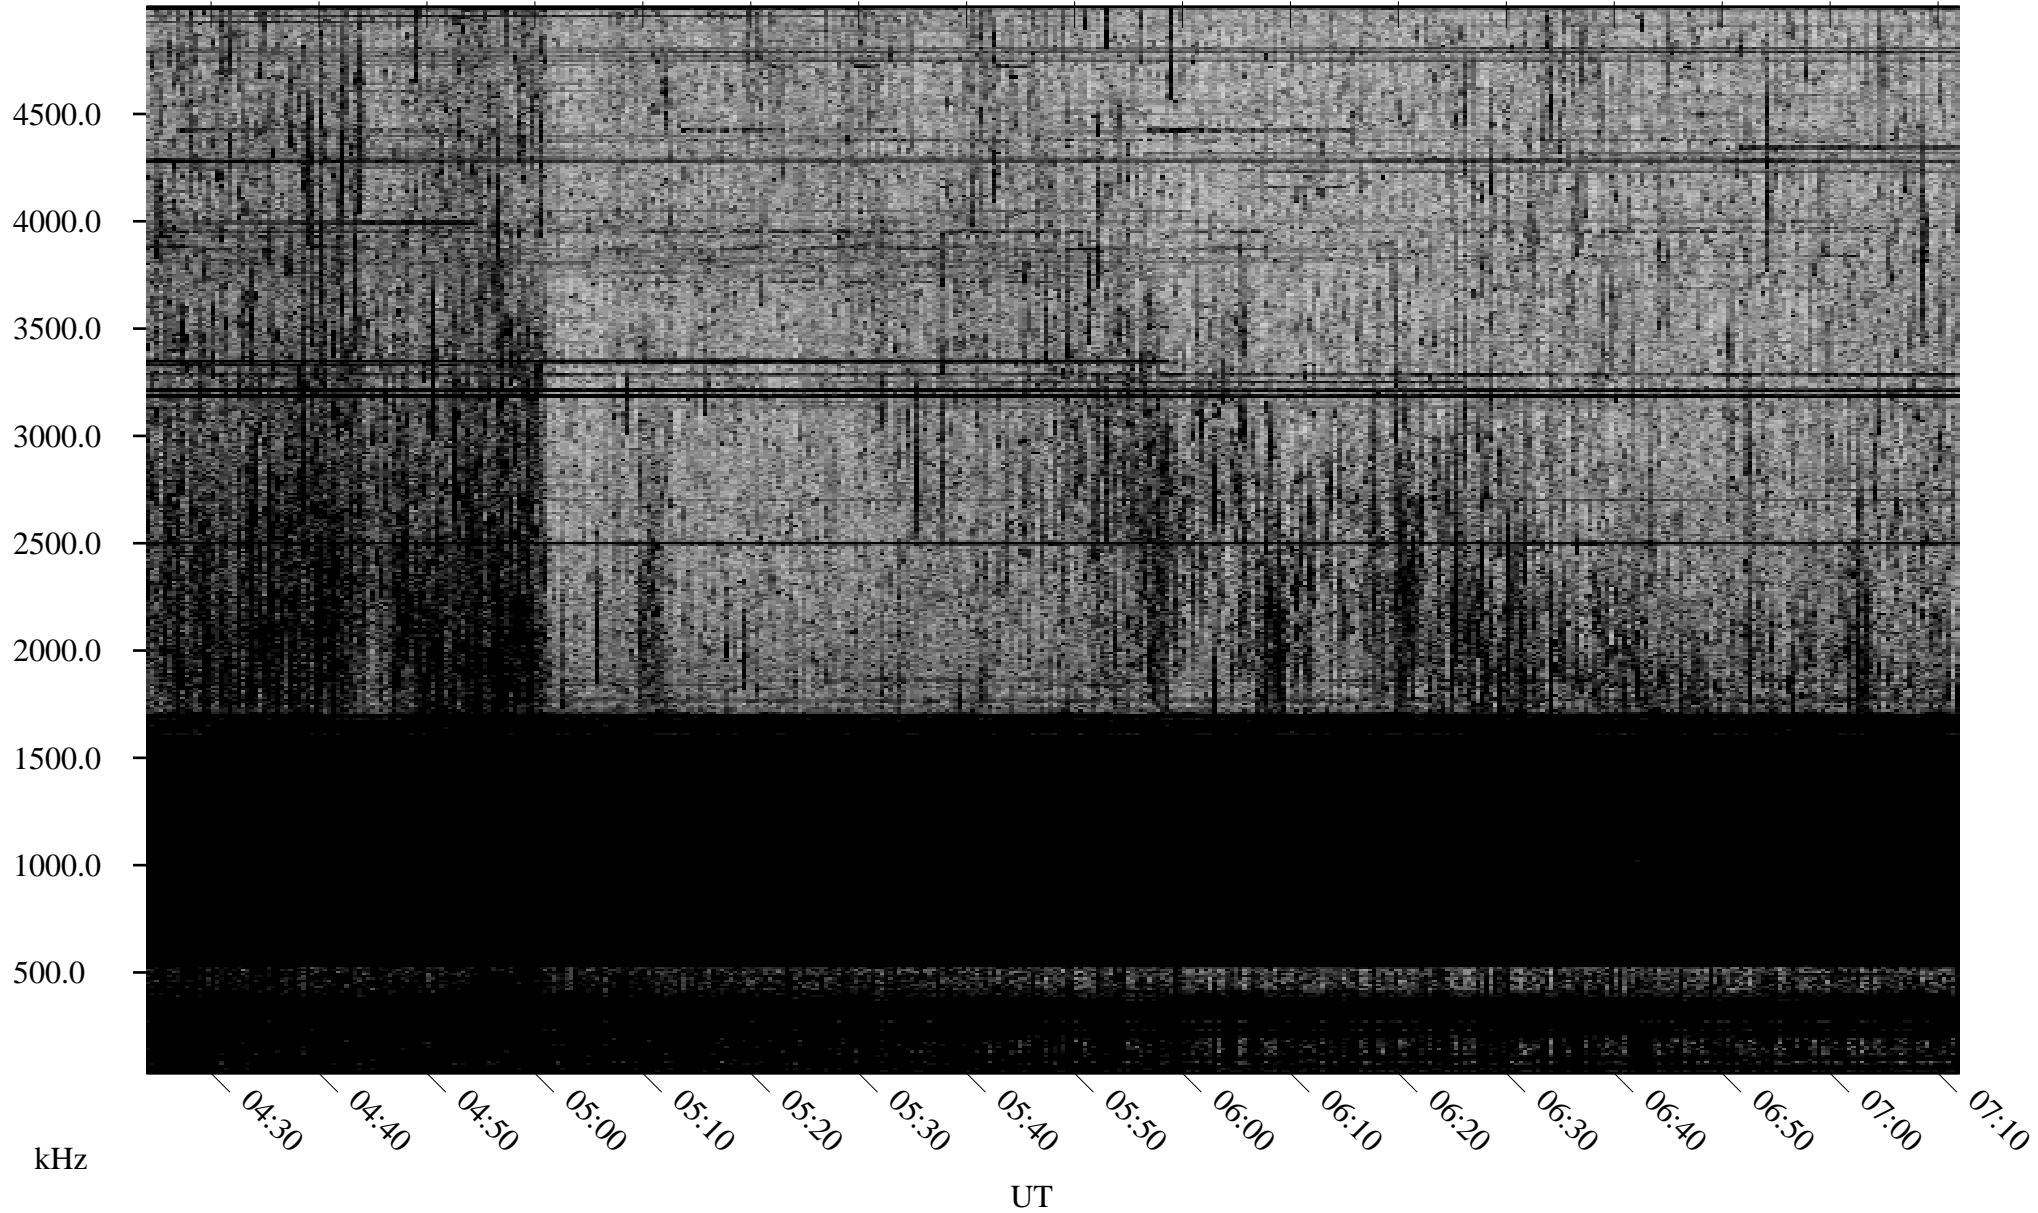

08/16/2008 Churchill, Manitoba

Linear Scale Black = 161 White = 15

ch08229l.r00SUm max_12

Page 1

08/16/2008 Churchill, Manitoba

Linear Scale Black = 161 White = 15

ch08229l.r00SUm max_12

Page 2

08/17/2008 Churchill, Manitoba

Linear Scale Black = 161 White = 15

ch08229l.r00SUm max_12

Page 3

08/17/2008 Churchill, Manitoba

Linear Scale Black = 161 White = 15

ch08229l.r00SUm max_12

Page 4

08/17/2008 Churchill, Manitoba

Linear Scale Black = 161 White = 15

ch08229l.r00SUm max_12

Page 5

08/17/2008 Churchill, Manitoba

Linear Scale Black = 161 White = 15

ch08229l.r00SUm max_12

Page 6

08/17/2008 Churchill, Manitoba

Linear Scale Black = 161 White = 15

ch08229l.r00SUm max_12

Page 7

08/17/2008 Churchill, Manitoba

Linear Scale Black = 161 White = 15

ch08229l.r00SUm max_12

Page 8