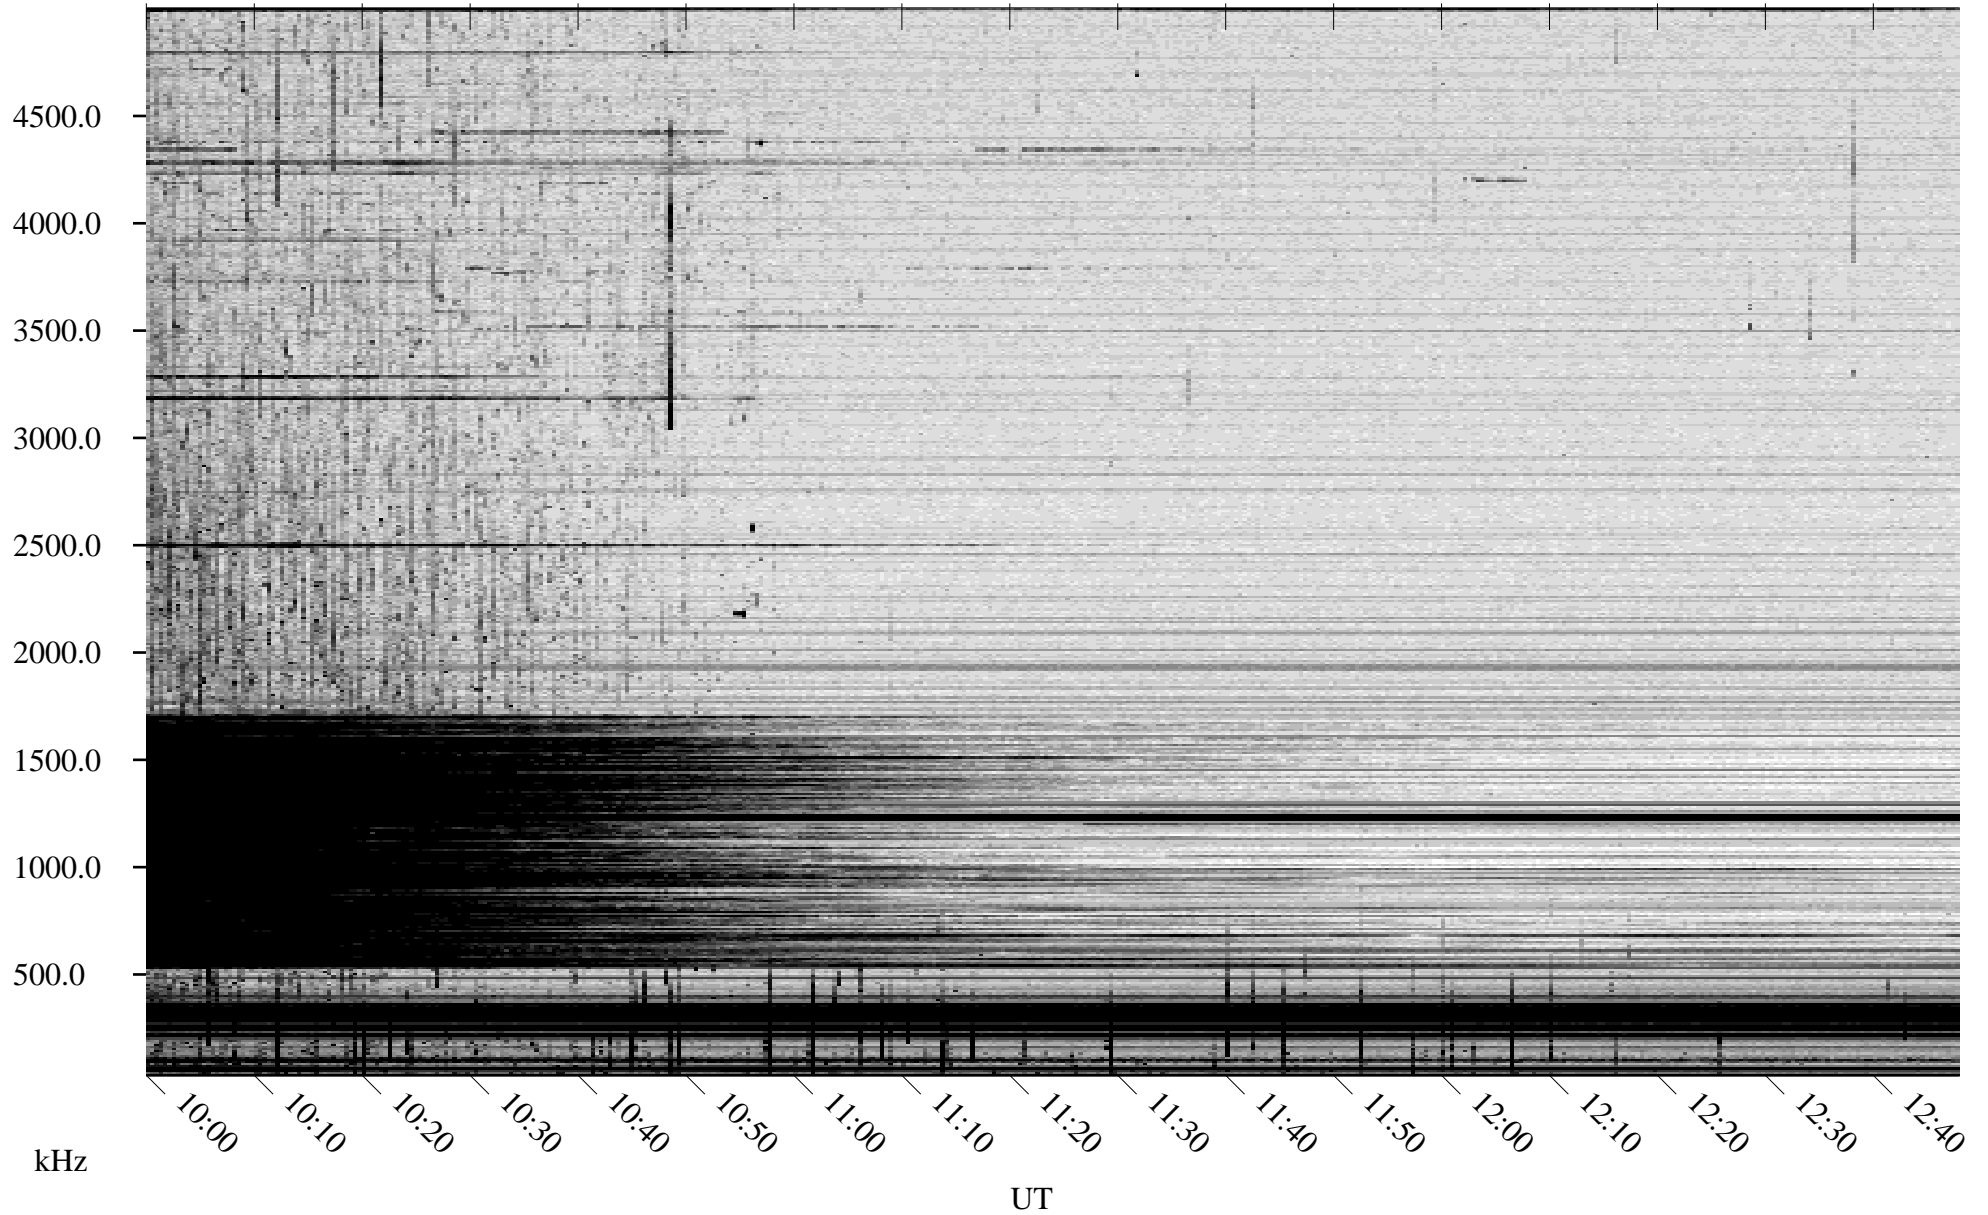

08/16/2008 Churchill, Manitoba

Linear Scale Black = 161 White = 15

ch08229l.r00SUm max_12

Page 1

08/16/2008 Churchill, Manitoba

Linear Scale Black = 161 White = 15

ch08229l.r00SUm max_12

Page 2

08/17/2008 Churchill, Manitoba

Linear Scale Black = 161 White = 15

ch08229l.r00SUm max_12

Page 3

08/17/2008 Churchill, Manitoba

Linear Scale Black = 161 White = 15

ch08229l.r00SUm max_12

Page 4

08/17/2008 Churchill, Manitoba

Linear Scale Black = 161 White = 15

ch08229l.r00SUm max_12

Page 5

08/17/2008 Churchill, Manitoba

Linear Scale Black = 161 White = 15

ch08229l.r00SUm max_12

Page 6

08/17/2008 Churchill, Manitoba

Linear Scale Black = 161 White = 15

ch08229l.r00SUm max_12

Page 7

08/17/2008 Churchill, Manitoba

Linear Scale Black = 161 White = 15

ch08229l.r00SUm max_12

Page 8