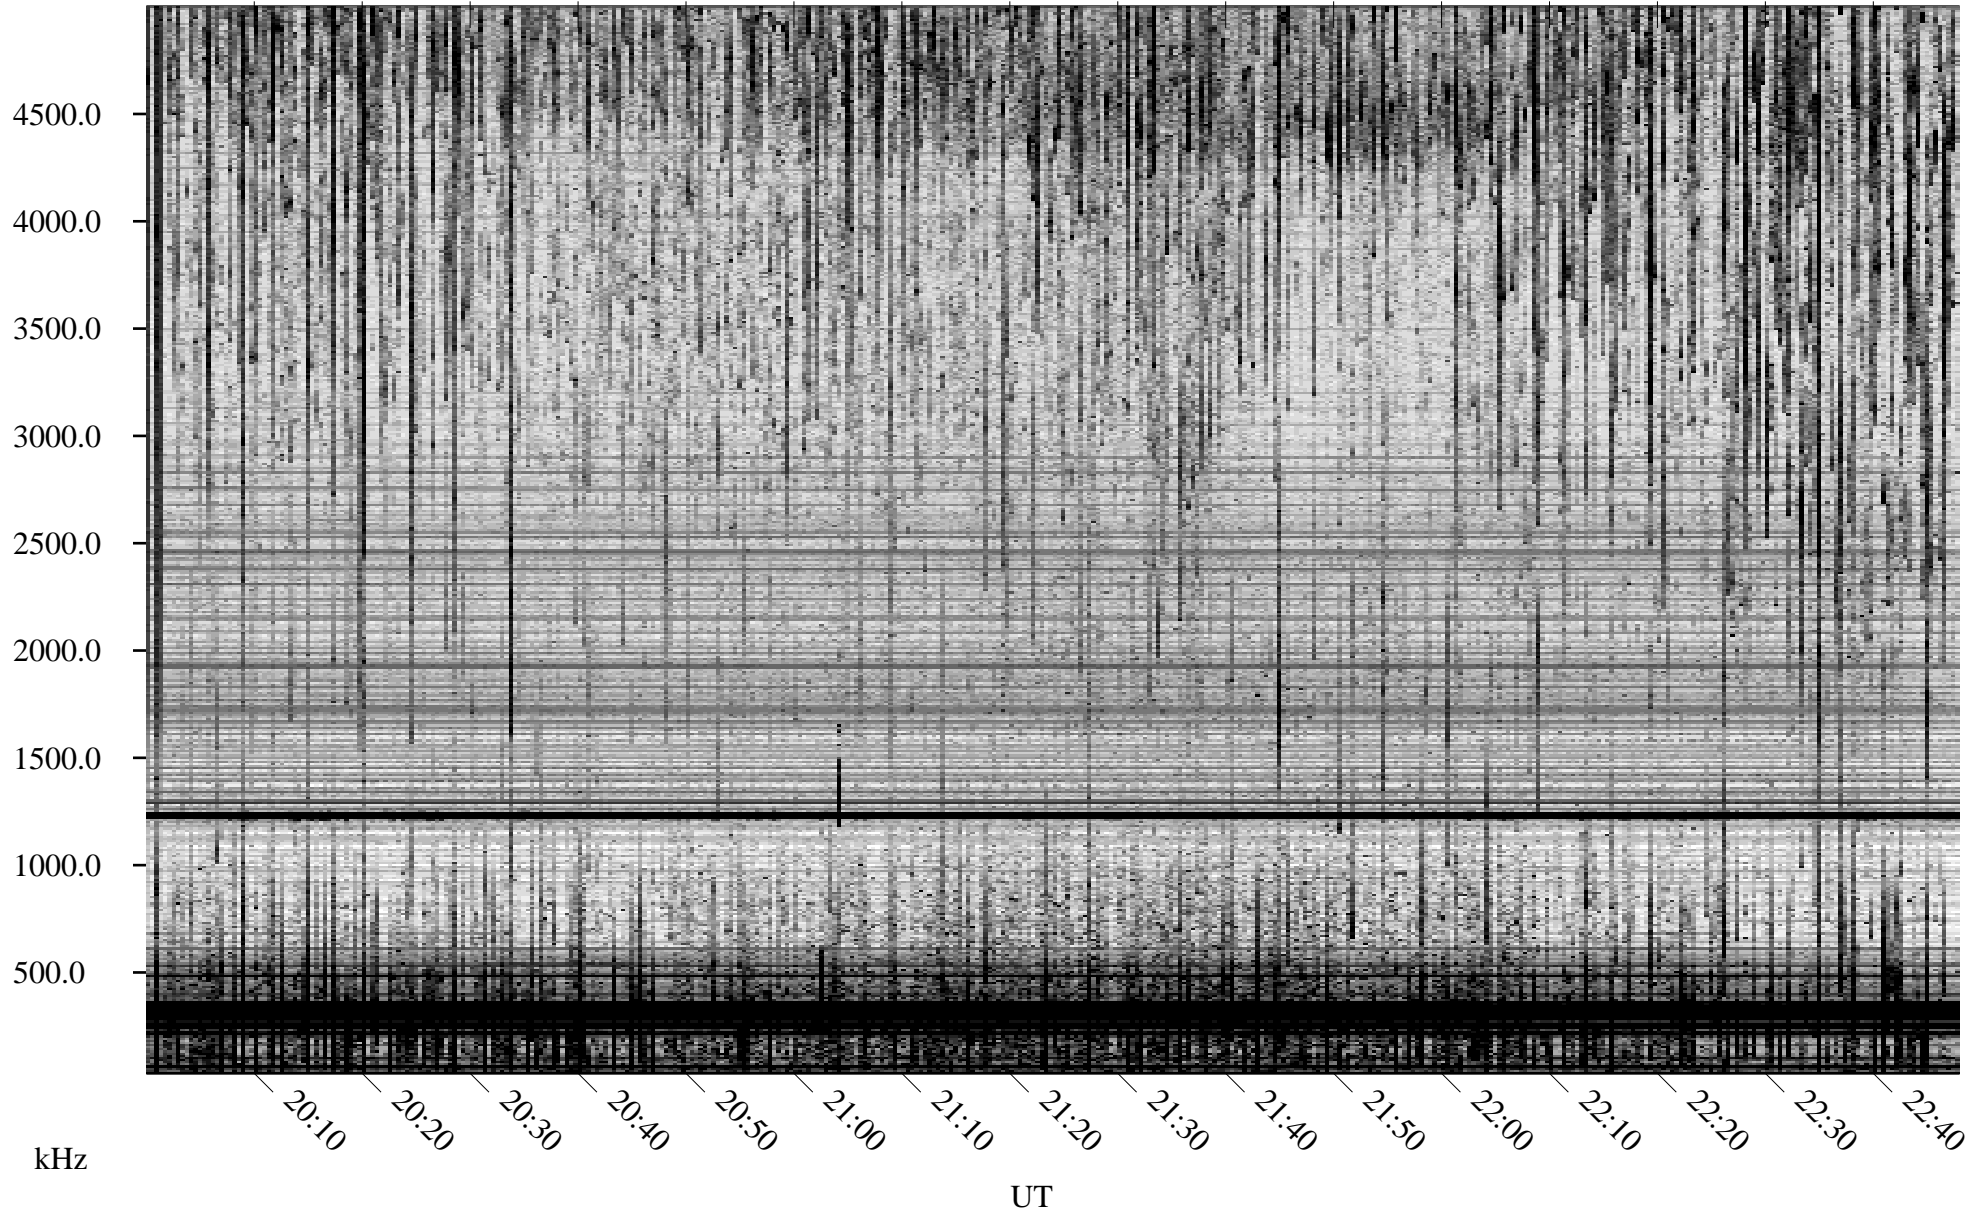

08/16/2008 Churchill, Manitoba

Linear Scale Black = 161 White = 15

ch08229l.r00SUm max_12

Page 1

08/16/2008 Churchill, Manitoba

Linear Scale Black = 161 White = 15

ch08229l.r00SUm max_12

Page 2

08/17/2008 Churchill, Manitoba

Linear Scale Black = 161 White = 15

ch08229l.r00SUm max_12

Page 3

08/17/2008 Churchill, Manitoba

Linear Scale Black = 161 White = 15

ch08229l.r00SUm max_12

Page 4

08/17/2008 Churchill, Manitoba

Linear Scale Black = 161 White = 15

ch08229l.r00SUm max_12

Page 5

08/17/2008 Churchill, Manitoba

Linear Scale Black = 161 White = 15

ch08229l.r00SUm max_12

Page 6

08/17/2008 Churchill, Manitoba

Linear Scale Black = 161 White = 15

ch08229l.r00SUm max_12

Page 7

08/17/2008 Churchill, Manitoba

Linear Scale Black = 161 White = 15

ch08229l.r00SUm max_12

Page 8