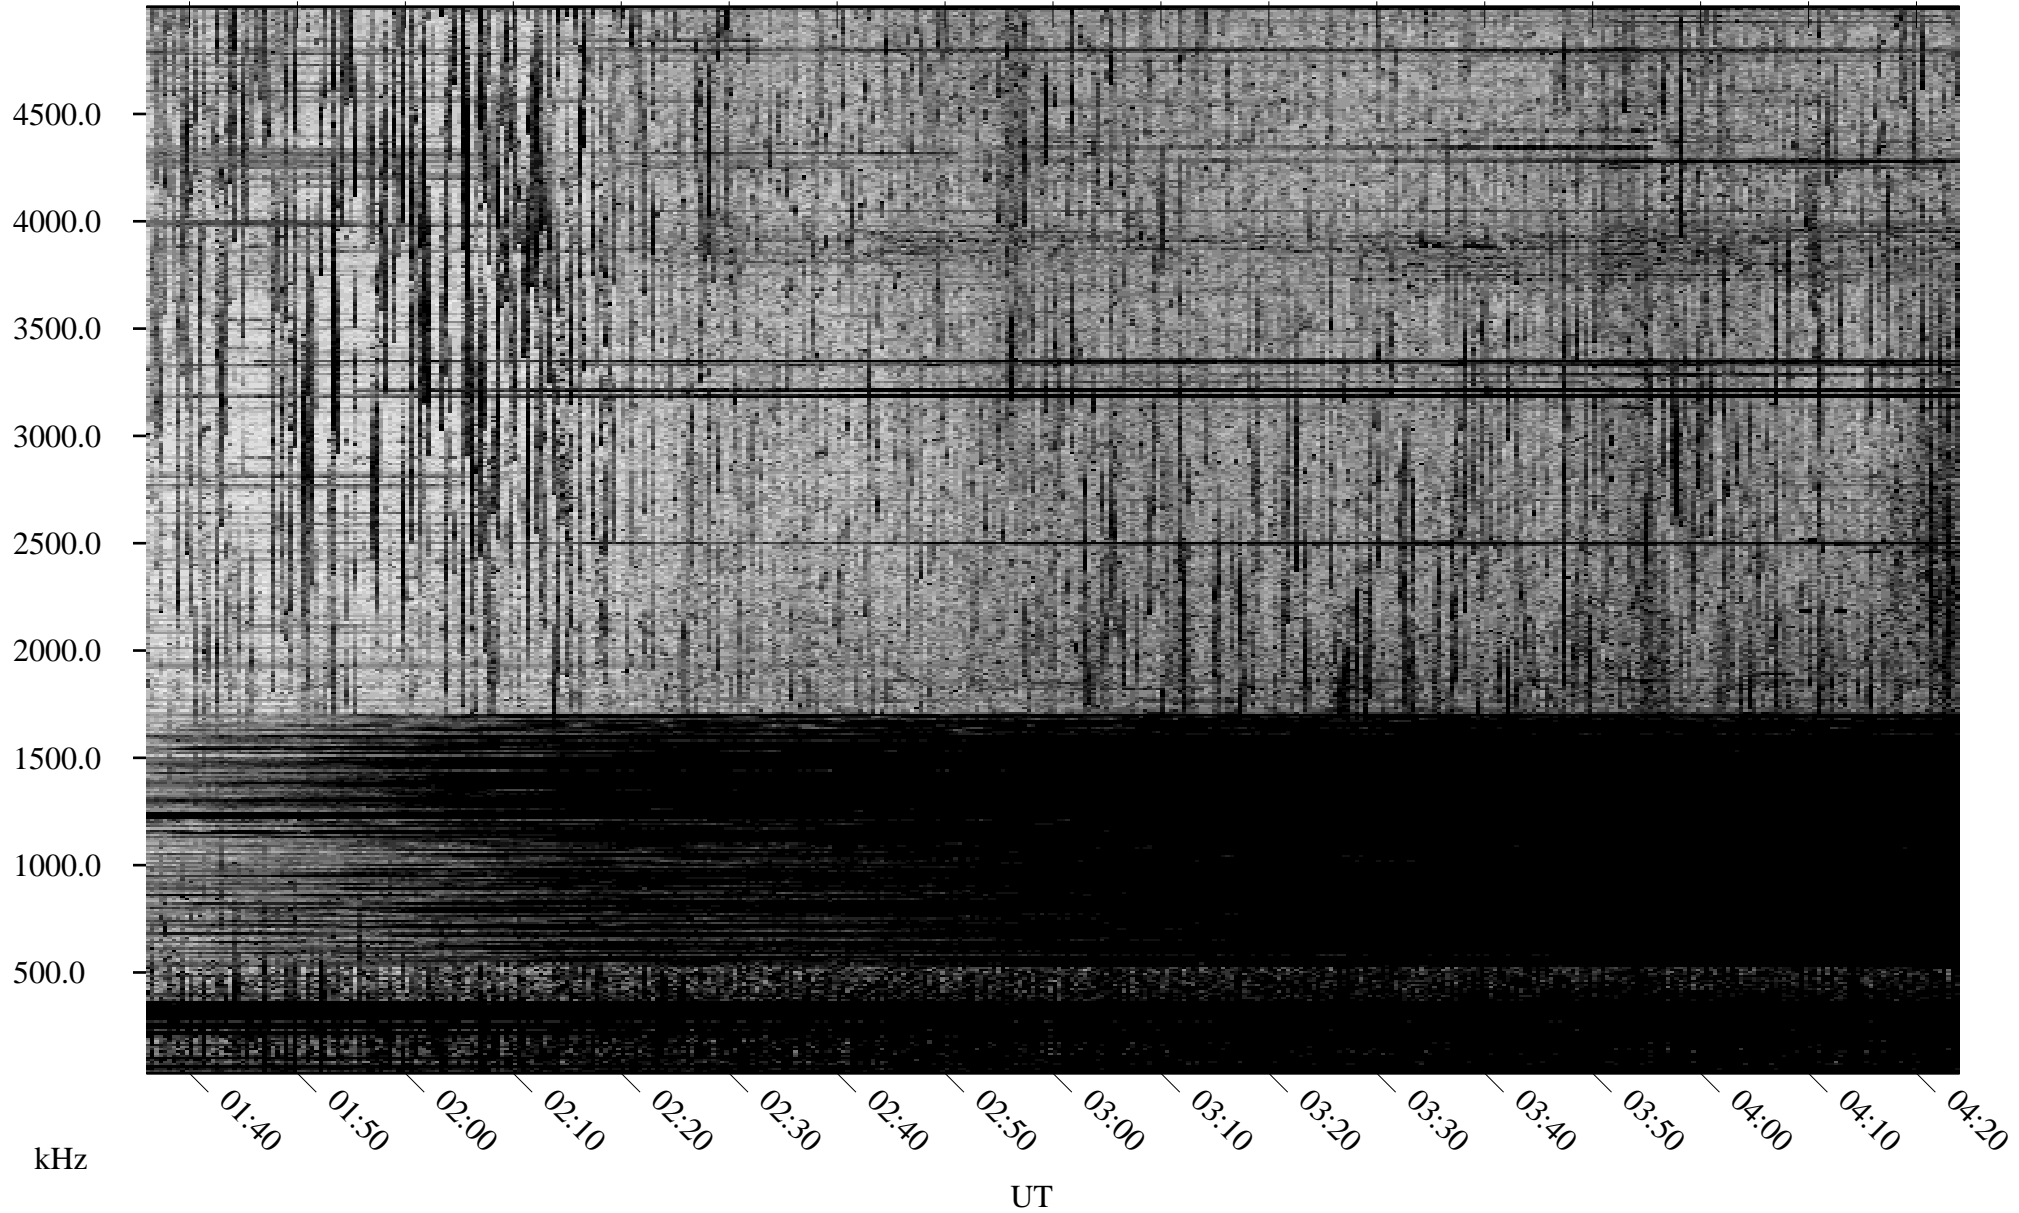

08/16/2008 Churchill, Manitoba

Linear Scale Black = 161 White = 15

ch08229l.r00SUm max_12

Page 1

08/16/2008 Churchill, Manitoba

Linear Scale Black = 161 White = 15

ch08229l.r00SUm max_12

Page 2

08/17/2008 Churchill, Manitoba

Linear Scale Black = 161 White = 15

ch08229l.r00SUm max_12

Page 3

08/17/2008 Churchill, Manitoba

Linear Scale Black = 161 White = 15

ch08229l.r00SUm max_12

Page 4

08/17/2008 Churchill, Manitoba

Linear Scale Black = 161 White = 15

ch08229l.r00SUm max_12

Page 5

08/17/2008 Churchill, Manitoba

Linear Scale Black = 161 White = 15

ch08229l.r00SUm max_12

Page 6

08/17/2008 Churchill, Manitoba

Linear Scale Black = 161 White = 15

ch08229l.r00SUm max_12

Page 7

08/17/2008 Churchill, Manitoba

Linear Scale Black = 161 White = 15

ch08229l.r00SUm max_12

Page 8