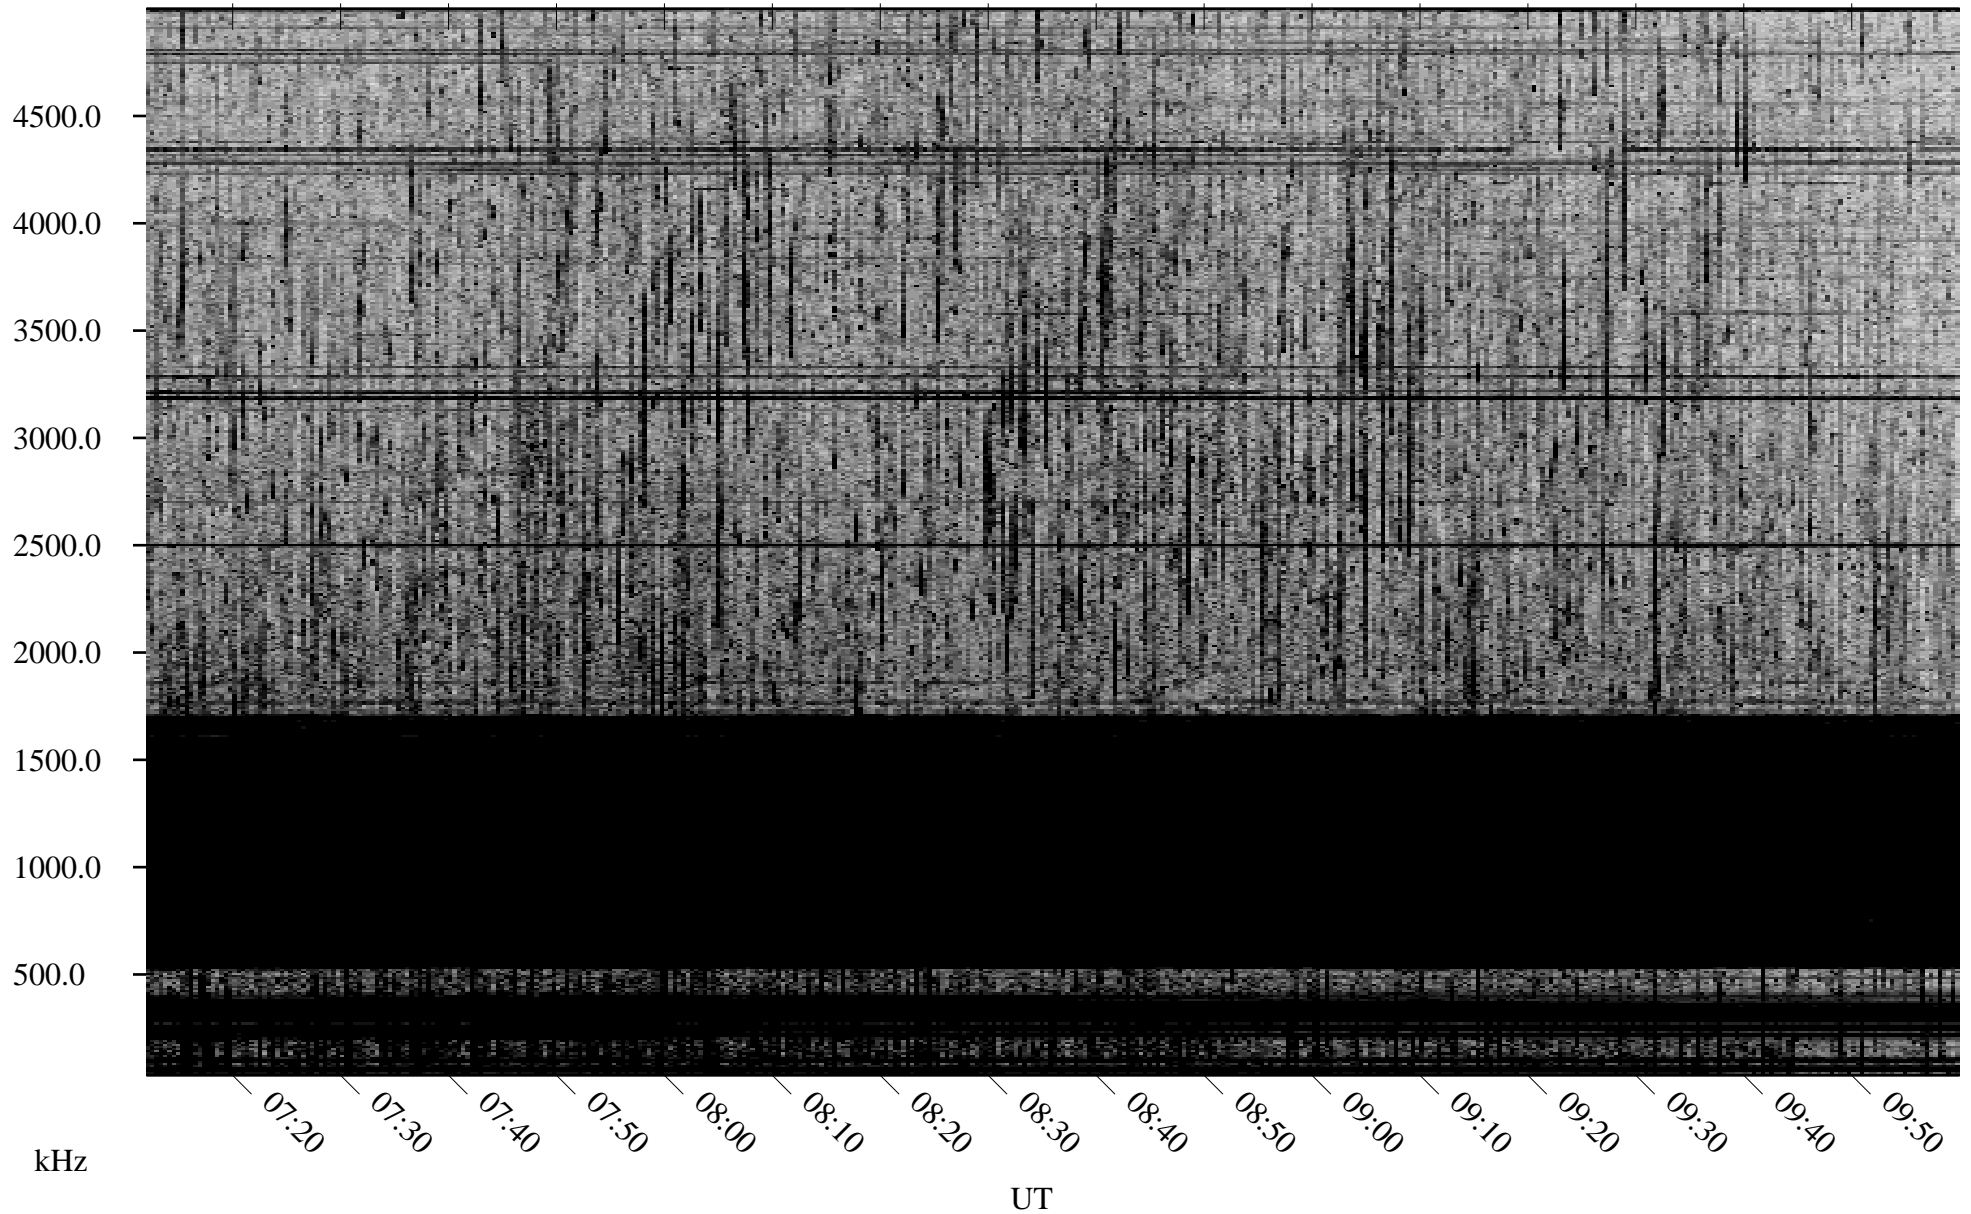

08/16/2008 Churchill, Manitoba

Linear Scale Black = 161 White = 15

ch08229l.r00SUm max_12

Page 1

08/16/2008 Churchill, Manitoba

Linear Scale Black = 161 White = 15

ch08229l.r00SUm max_12

Page 2

08/17/2008 Churchill, Manitoba

Linear Scale Black = 161 White = 15

ch08229l.r00SUm max_12

Page 3

08/17/2008 Churchill, Manitoba

Linear Scale Black = 161 White = 15

ch08229l.r00SUm max_12

Page 4

08/17/2008 Churchill, Manitoba

Linear Scale Black = 161 White = 15

ch08229l.r00SUm max_12

Page 5

08/17/2008 Churchill, Manitoba

Linear Scale Black = 161 White = 15

ch08229l.r00SUm max_12

Page 6

08/17/2008 Churchill, Manitoba

Linear Scale Black = 161 White = 15

ch08229l.r00SUm max_12

Page 7

08/17/2008 Churchill, Manitoba

Linear Scale Black = 161 White = 15

ch08229l.r00SUm max_12

Page 8