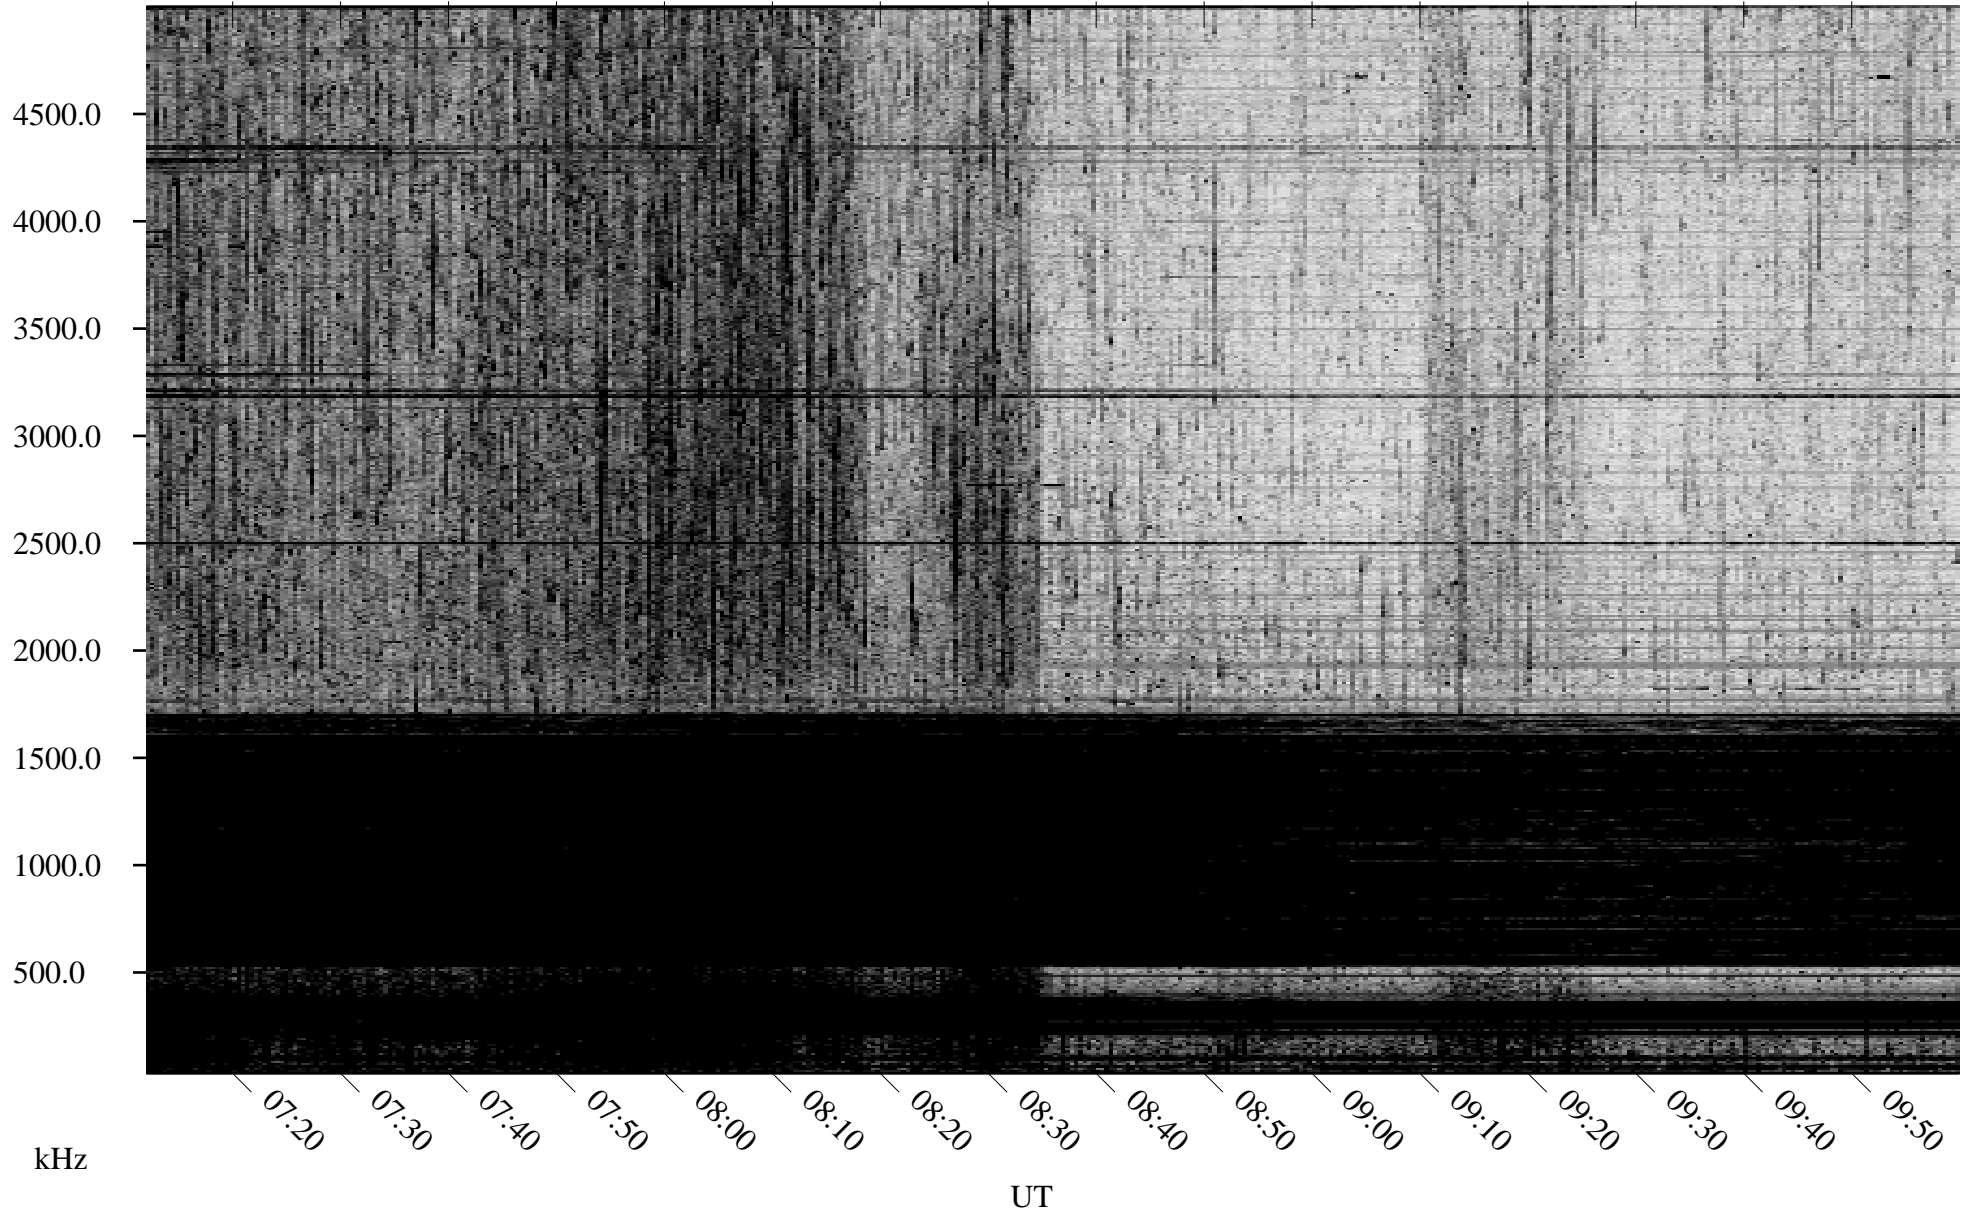

08/17/2008 Churchill, Manitoba

Linear Scale Black = 161 White = 15

ch08230l.r00SUm max_12

Page 1

08/17/2008 Churchill, Manitoba

Linear Scale Black = 161 White = 15

ch08230l.r00SUm max_12

Page 2

08/18/2008 Churchill, Manitoba

Linear Scale Black = 161 White = 15

ch08230l.r00SUm max_12

Page 3

08/18/2008 Churchill, Manitoba

Linear Scale Black = 161 White = 15

ch08230l.r00SUm max_12

Page 4

08/18/2008 Churchill, Manitoba

Linear Scale Black = 161 White = 15

ch08230l.r00SUm max_12

Page 5

08/18/2008 Churchill, Manitoba

Linear Scale Black = 161 White = 15

ch08230l.r00SUm max_12

Page 6

08/18/2008 Churchill, Manitoba

Linear Scale Black = 161 White = 15

ch08230l.r00SUm max_12

Page 7

08/18/2008 Churchill, Manitoba

Linear Scale Black = 161 White = 15

ch08230l.r00SUm max_12

Page 8