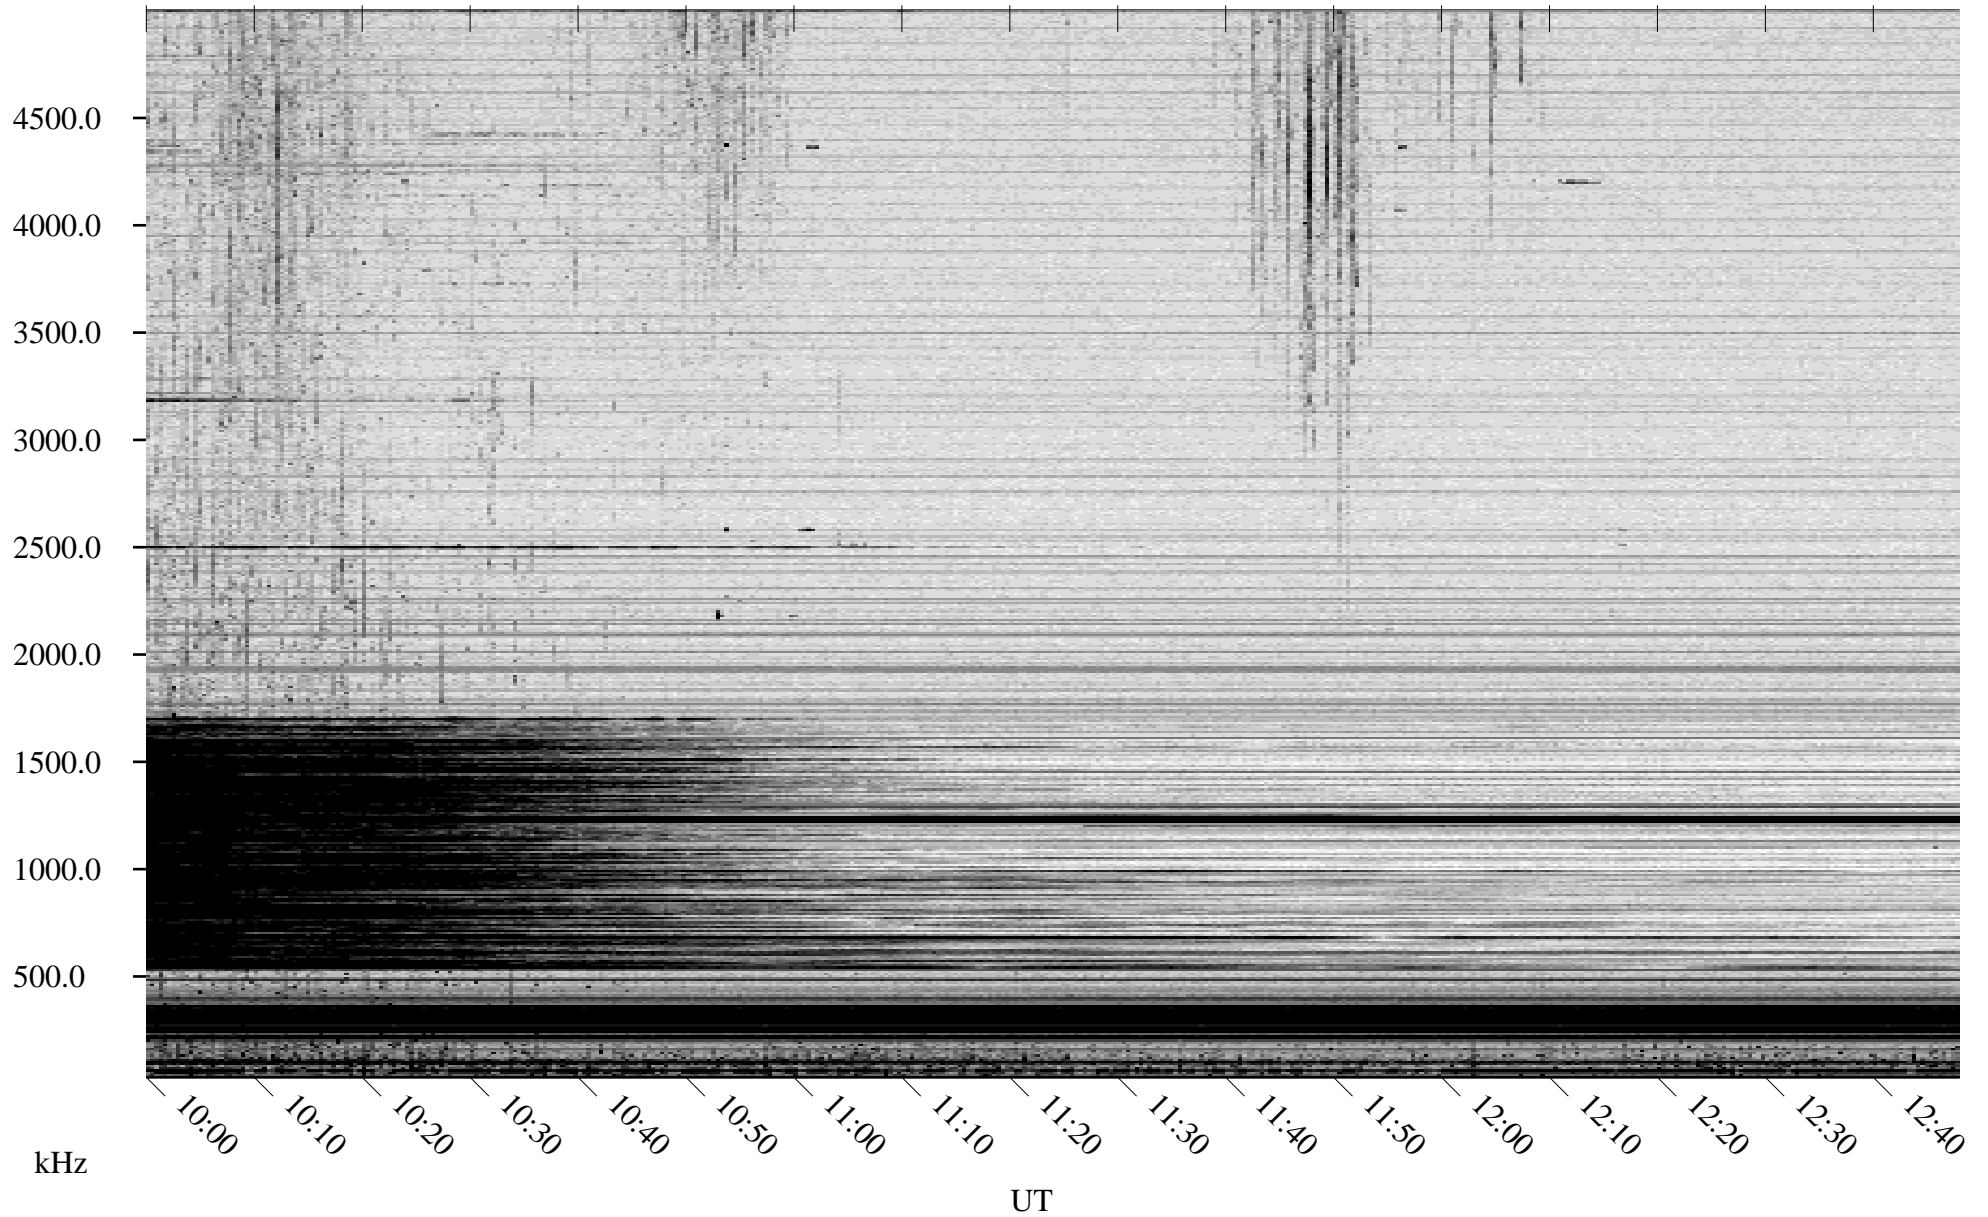

08/17/2008 Churchill, Manitoba

Linear Scale Black = 161 White = 15

ch08230l.r00SUm max_12

Page 1

08/17/2008 Churchill, Manitoba

Linear Scale Black = 161 White = 15

ch08230l.r00SUm max_12

Page 2

08/18/2008 Churchill, Manitoba

Linear Scale Black = 161 White = 15

ch08230l.r00SUm max_12

Page 3

08/18/2008 Churchill, Manitoba

Linear Scale Black = 161 White = 15

ch08230l.r00SUm max_12

Page 4

08/18/2008 Churchill, Manitoba

Linear Scale Black = 161 White = 15

ch08230l.r00SUm max_12

Page 5

08/18/2008 Churchill, Manitoba

Linear Scale Black = 161 White = 15

ch08230l.r00SUm max_12

Page 6

08/18/2008 Churchill, Manitoba

Linear Scale Black = 161 White = 15

ch08230l.r00SUm max_12

Page 7

08/18/2008 Churchill, Manitoba

Linear Scale Black = 161 White = 15

ch08230l.r00SUm max_12

Page 8