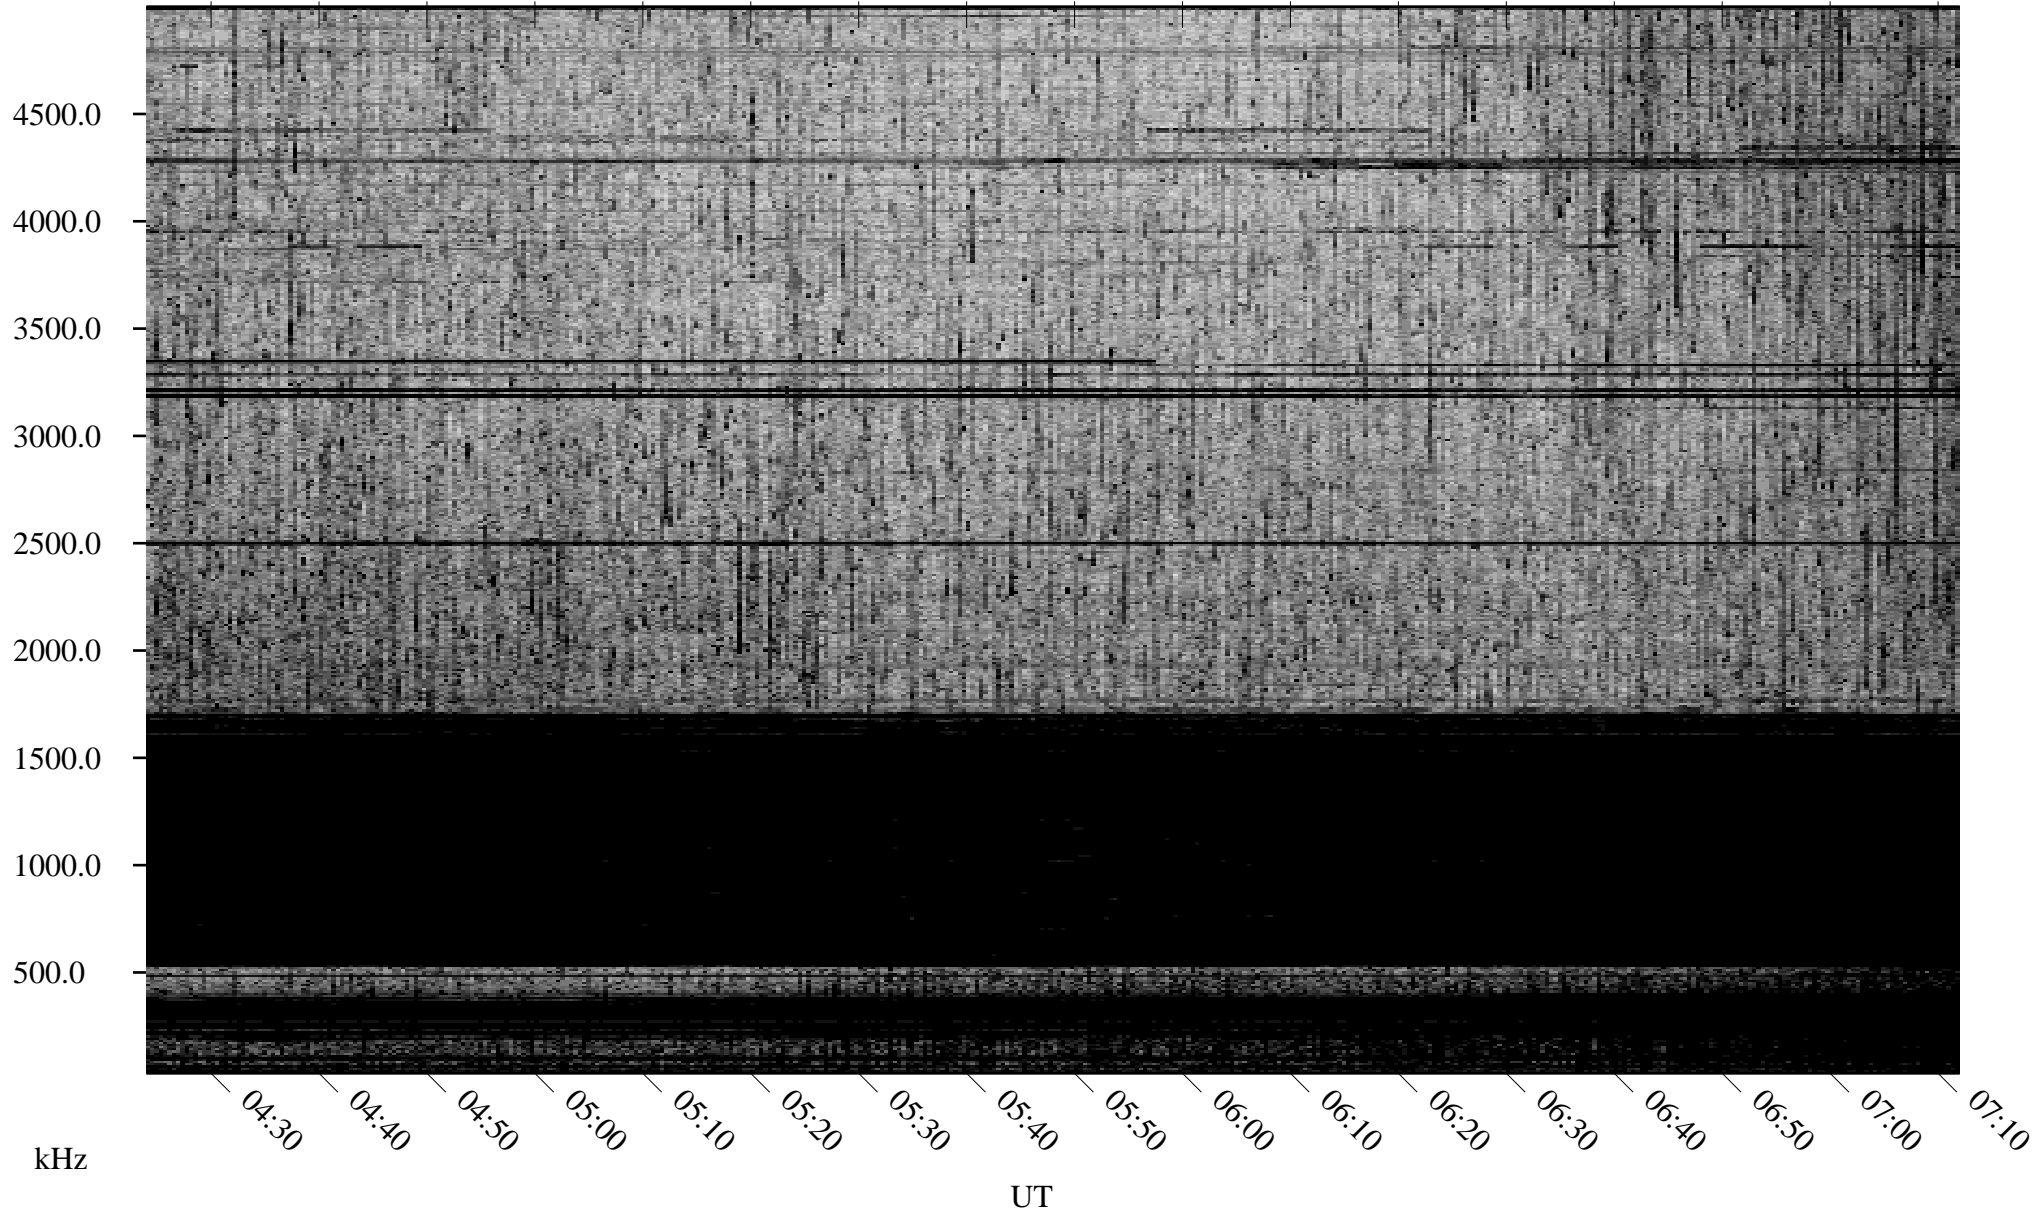

08/17/2008 Churchill, Manitoba

Linear Scale Black = 161 White = 15

ch08230l.r00SUm max_12

Page 1

08/17/2008 Churchill, Manitoba

Linear Scale Black = 161 White = 15

ch08230l.r00SUm max_12

Page 2

08/18/2008 Churchill, Manitoba

Linear Scale Black = 161 White = 15

ch08230l.r00SUm max_12

Page 3

08/18/2008 Churchill, Manitoba

Linear Scale Black = 161 White = 15

ch08230l.r00SUm max_12

Page 4

08/18/2008 Churchill, Manitoba

Linear Scale Black = 161 White = 15

ch08230l.r00SUm max_12

Page 5

08/18/2008 Churchill, Manitoba

Linear Scale Black = 161 White = 15

ch08230l.r00SUm max_12

Page 6

08/18/2008 Churchill, Manitoba

Linear Scale Black = 161 White = 15

ch08230l.r00SUm max_12

Page 7

08/18/2008 Churchill, Manitoba

Linear Scale Black = 161 White = 15

ch08230l.r00SUm max_12

Page 8