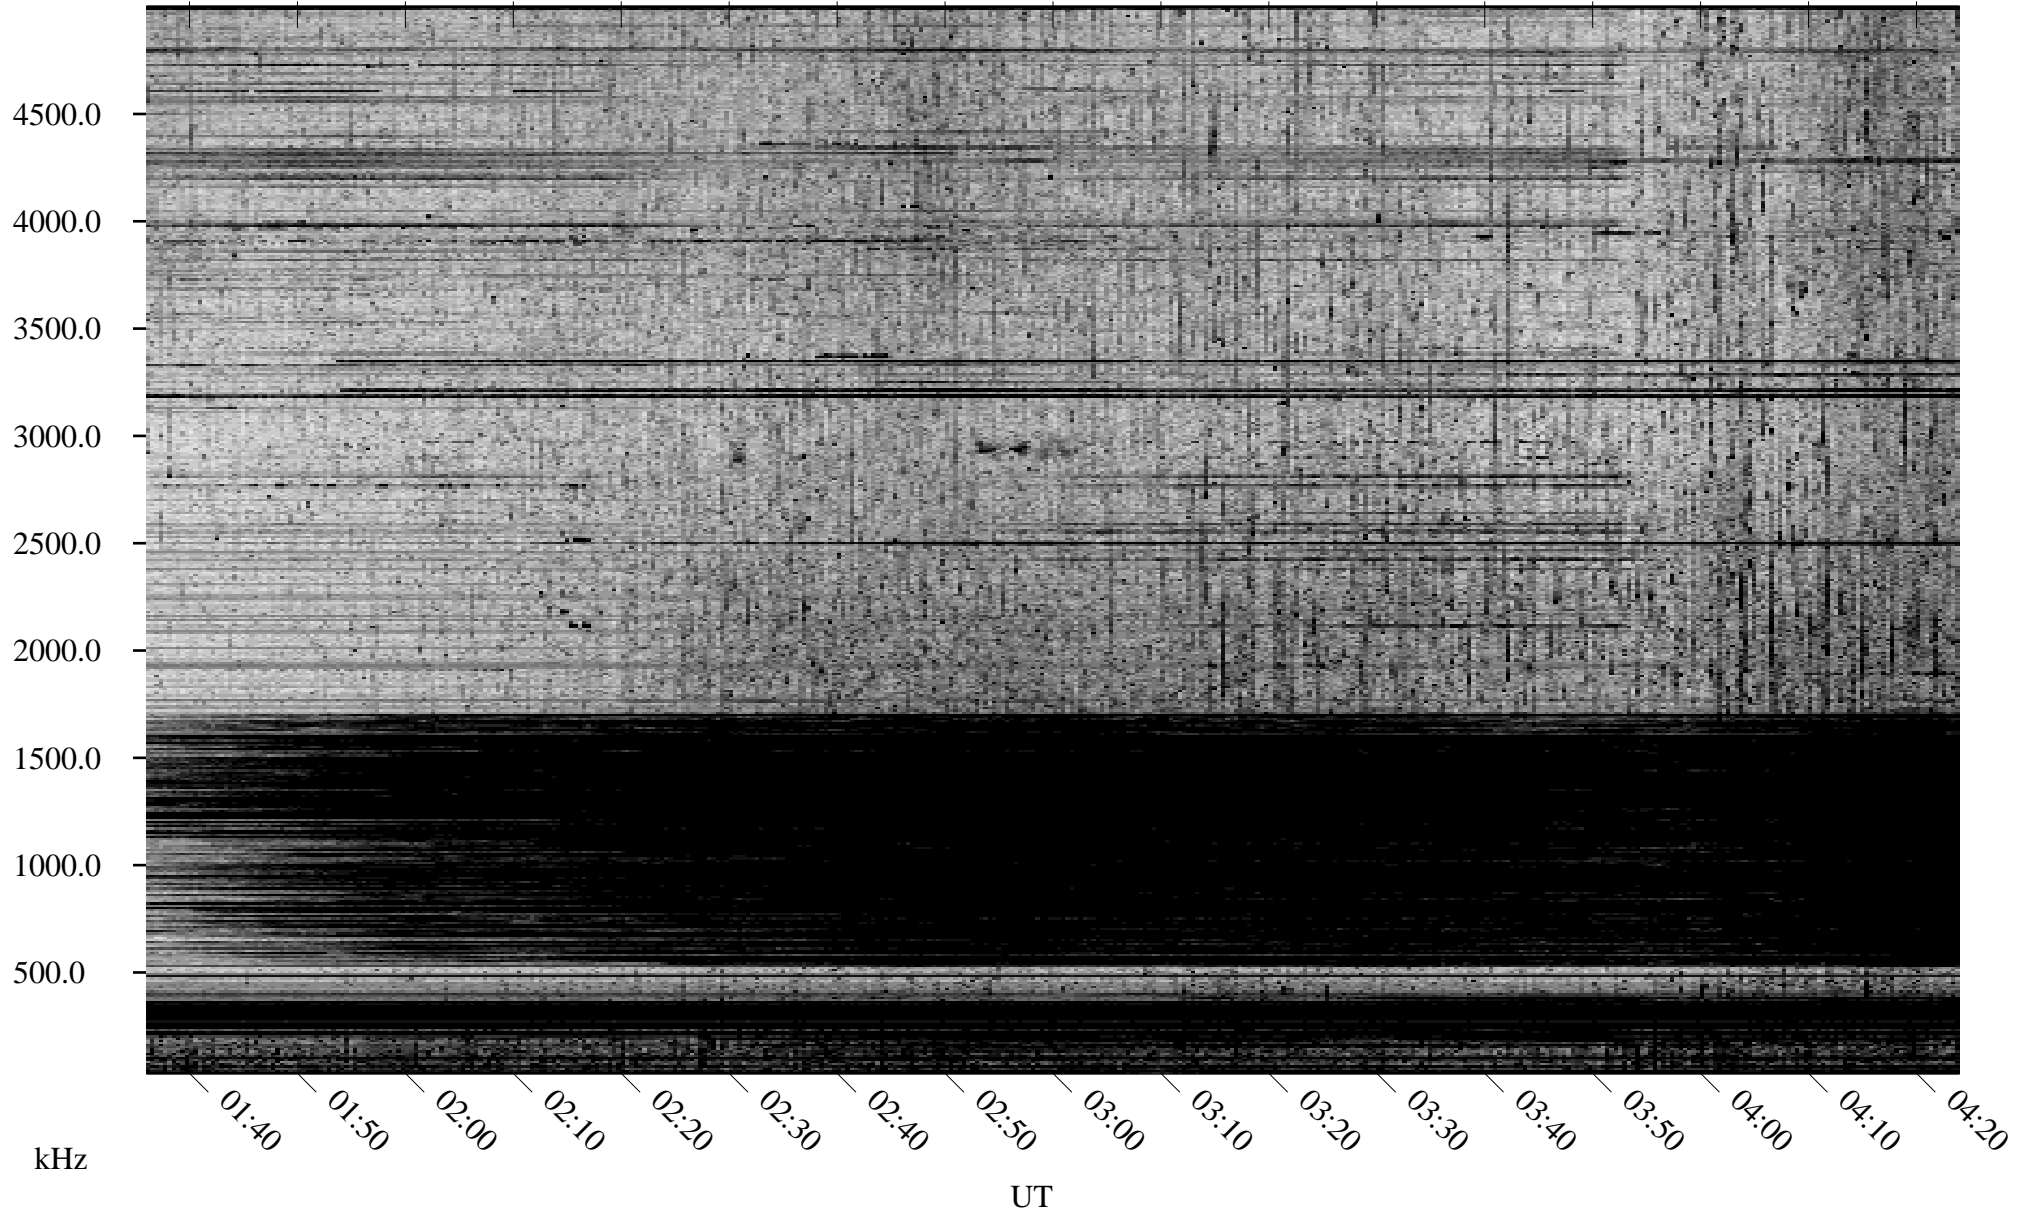

08/17/2008 Churchill, Manitoba

Linear Scale Black = 161 White = 15

ch08230l.r00SUm max_12

Page 1

08/17/2008 Churchill, Manitoba

Linear Scale Black = 161 White = 15

ch08230l.r00SUm max_12

Page 2

08/18/2008 Churchill, Manitoba

Linear Scale Black = 161 White = 15

ch08230l.r00SUm max_12

Page 3

08/18/2008 Churchill, Manitoba

Linear Scale Black = 161 White = 15

ch08230l.r00SUm max_12

Page 4

08/18/2008 Churchill, Manitoba

Linear Scale Black = 161 White = 15

ch08230l.r00SUm max_12

Page 5

08/18/2008 Churchill, Manitoba

Linear Scale Black = 161 White = 15

ch08230l.r00SUm max_12

Page 6

08/18/2008 Churchill, Manitoba

Linear Scale Black = 161 White = 15

ch08230l.r00SUm max_12

Page 7

08/18/2008 Churchill, Manitoba

Linear Scale Black = 161 White = 15

ch08230l.r00SUm max_12

Page 8