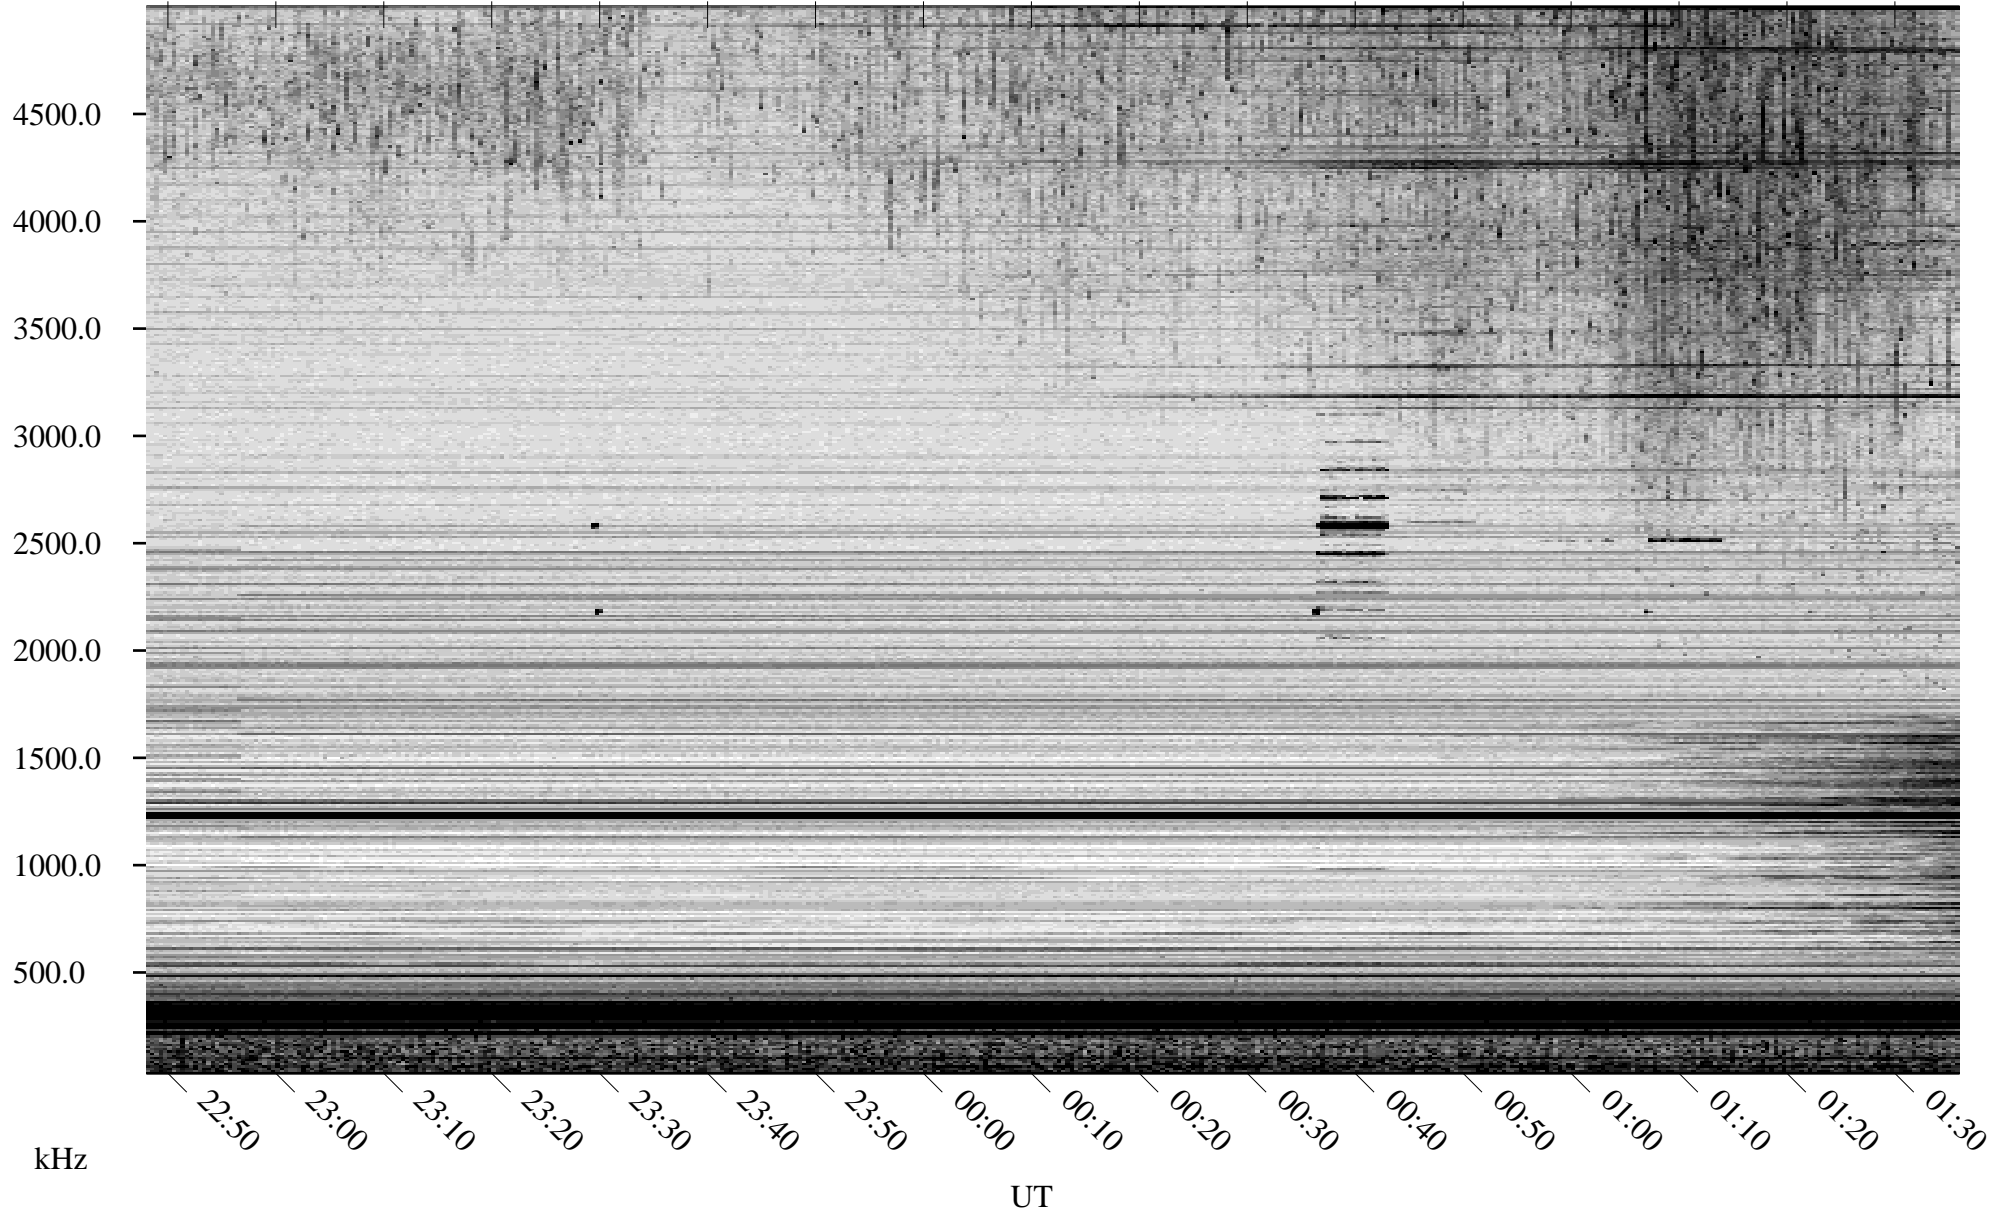

08/17/2008 Churchill, Manitoba

Linear Scale Black = 161 White = 15

ch08230l.r00SUm max_12

Page 1

08/17/2008 Churchill, Manitoba

Linear Scale Black = 161 White = 15

ch08230l.r00SUm max_12

Page 2

08/18/2008 Churchill, Manitoba

Linear Scale Black = 161 White = 15

ch08230l.r00SUm max_12

Page 3

08/18/2008 Churchill, Manitoba

Linear Scale Black = 161 White = 15

ch08230l.r00SUm max_12

Page 4

08/18/2008 Churchill, Manitoba

Linear Scale Black = 161 White = 15

ch08230l.r00SUm max_12

Page 5

08/18/2008 Churchill, Manitoba

Linear Scale Black = 161 White = 15

ch08230l.r00SUm max_12

Page 6

08/18/2008 Churchill, Manitoba

Linear Scale Black = 161 White = 15

ch08230l.r00SUm max_12

Page 7

08/18/2008 Churchill, Manitoba

Linear Scale Black = 161 White = 15

ch08230l.r00SUm max_12

Page 8