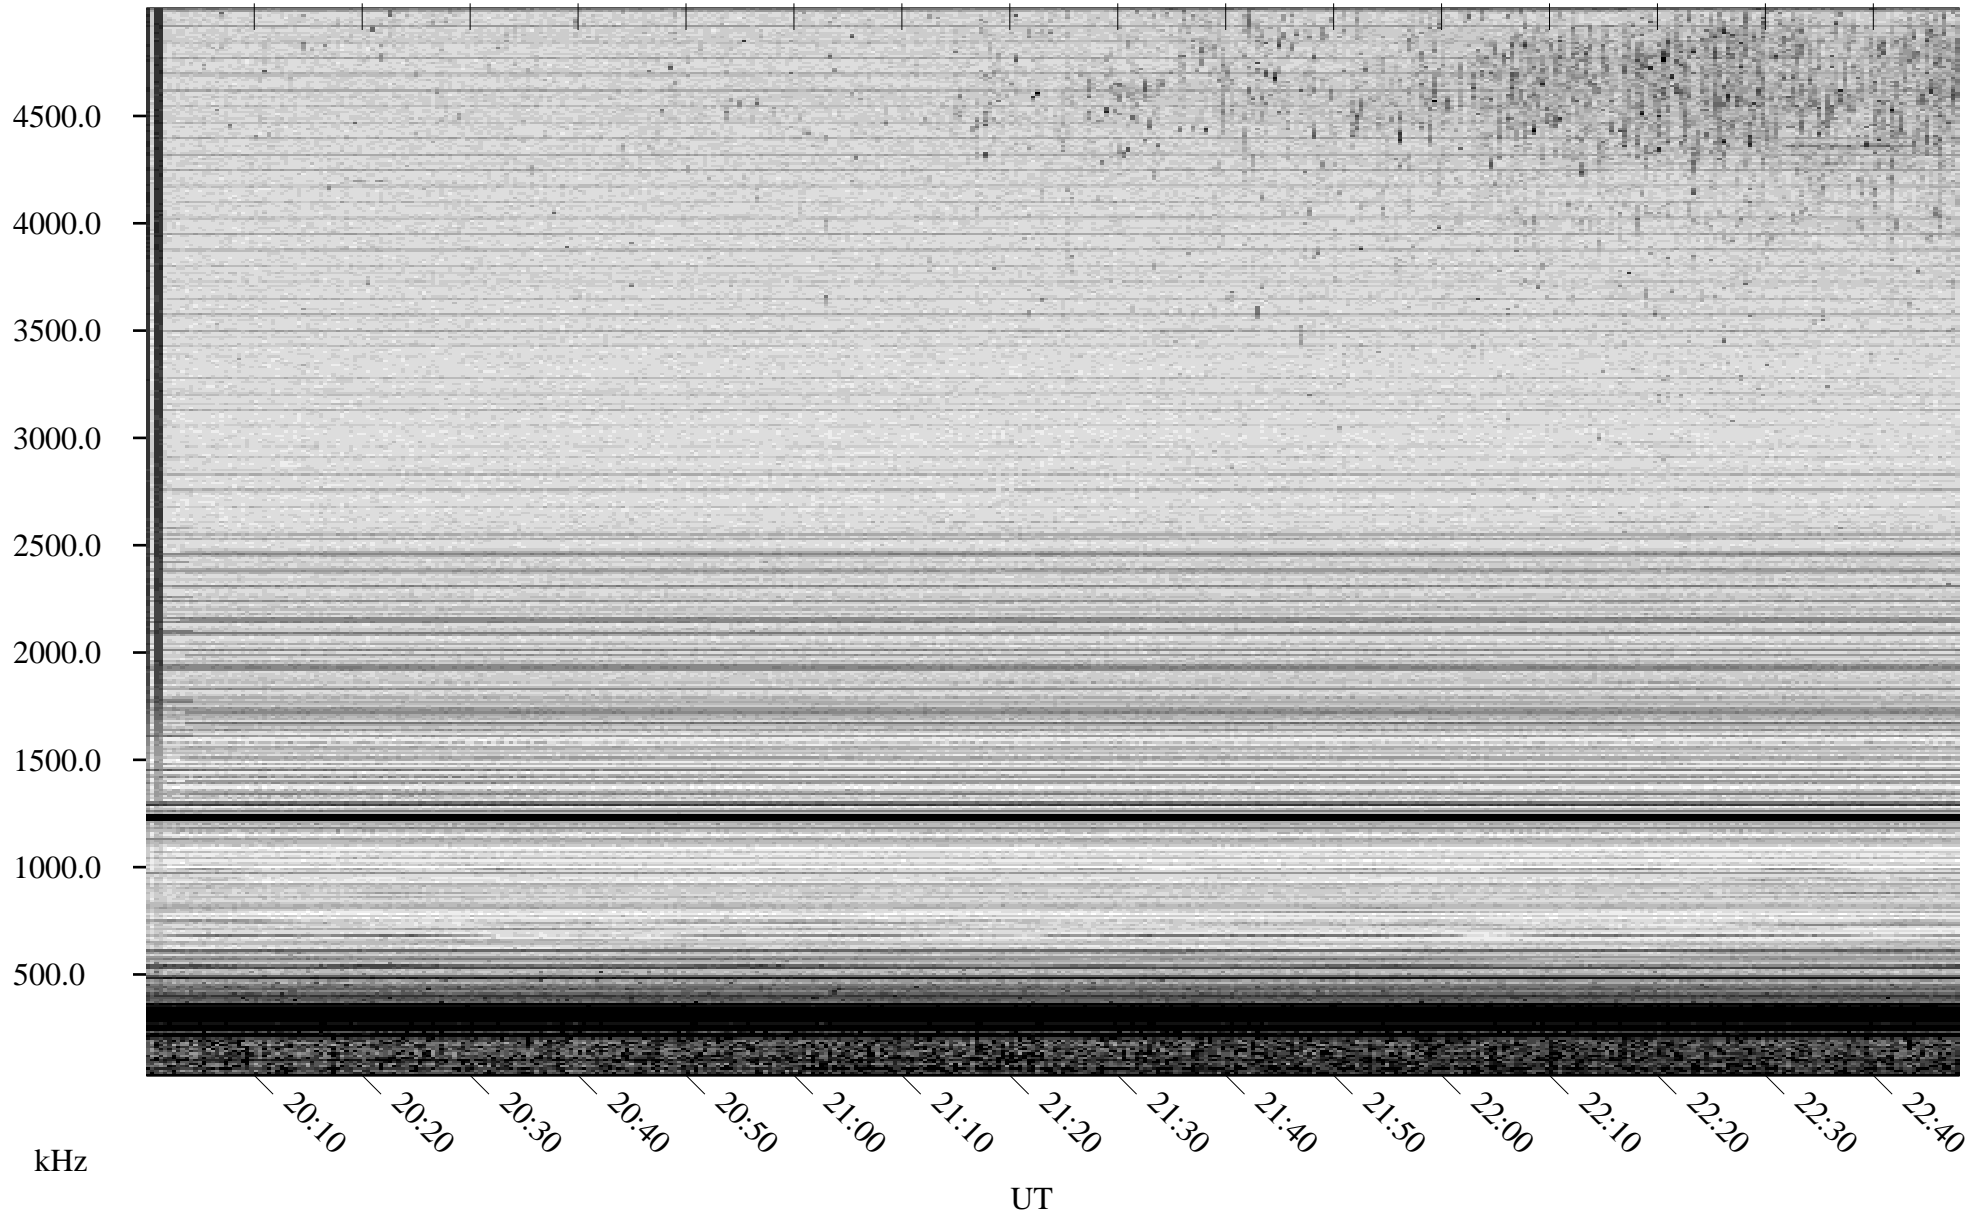

08/17/2008 Churchill, Manitoba

Linear Scale Black = 161 White = 15

ch08230l.r00SUm max_12

Page 1

08/17/2008 Churchill, Manitoba

Linear Scale Black = 161 White = 15

ch08230l.r00SUm max_12

Page 2

08/18/2008 Churchill, Manitoba

Linear Scale Black = 161 White = 15

ch08230l.r00SUm max_12

Page 3

08/18/2008 Churchill, Manitoba

Linear Scale Black = 161 White = 15

ch08230l.r00SUm max_12

Page 4

08/18/2008 Churchill, Manitoba

Linear Scale Black = 161 White = 15

ch08230l.r00SUm max_12

Page 5

08/18/2008 Churchill, Manitoba

Linear Scale Black = 161 White = 15

ch08230l.r00SUm max_12

Page 6

08/18/2008 Churchill, Manitoba

Linear Scale Black = 161 White = 15

ch08230l.r00SUm max_12

Page 7

08/18/2008 Churchill, Manitoba

Linear Scale Black = 161 White = 15

ch08230l.r00SUm max_12

Page 8