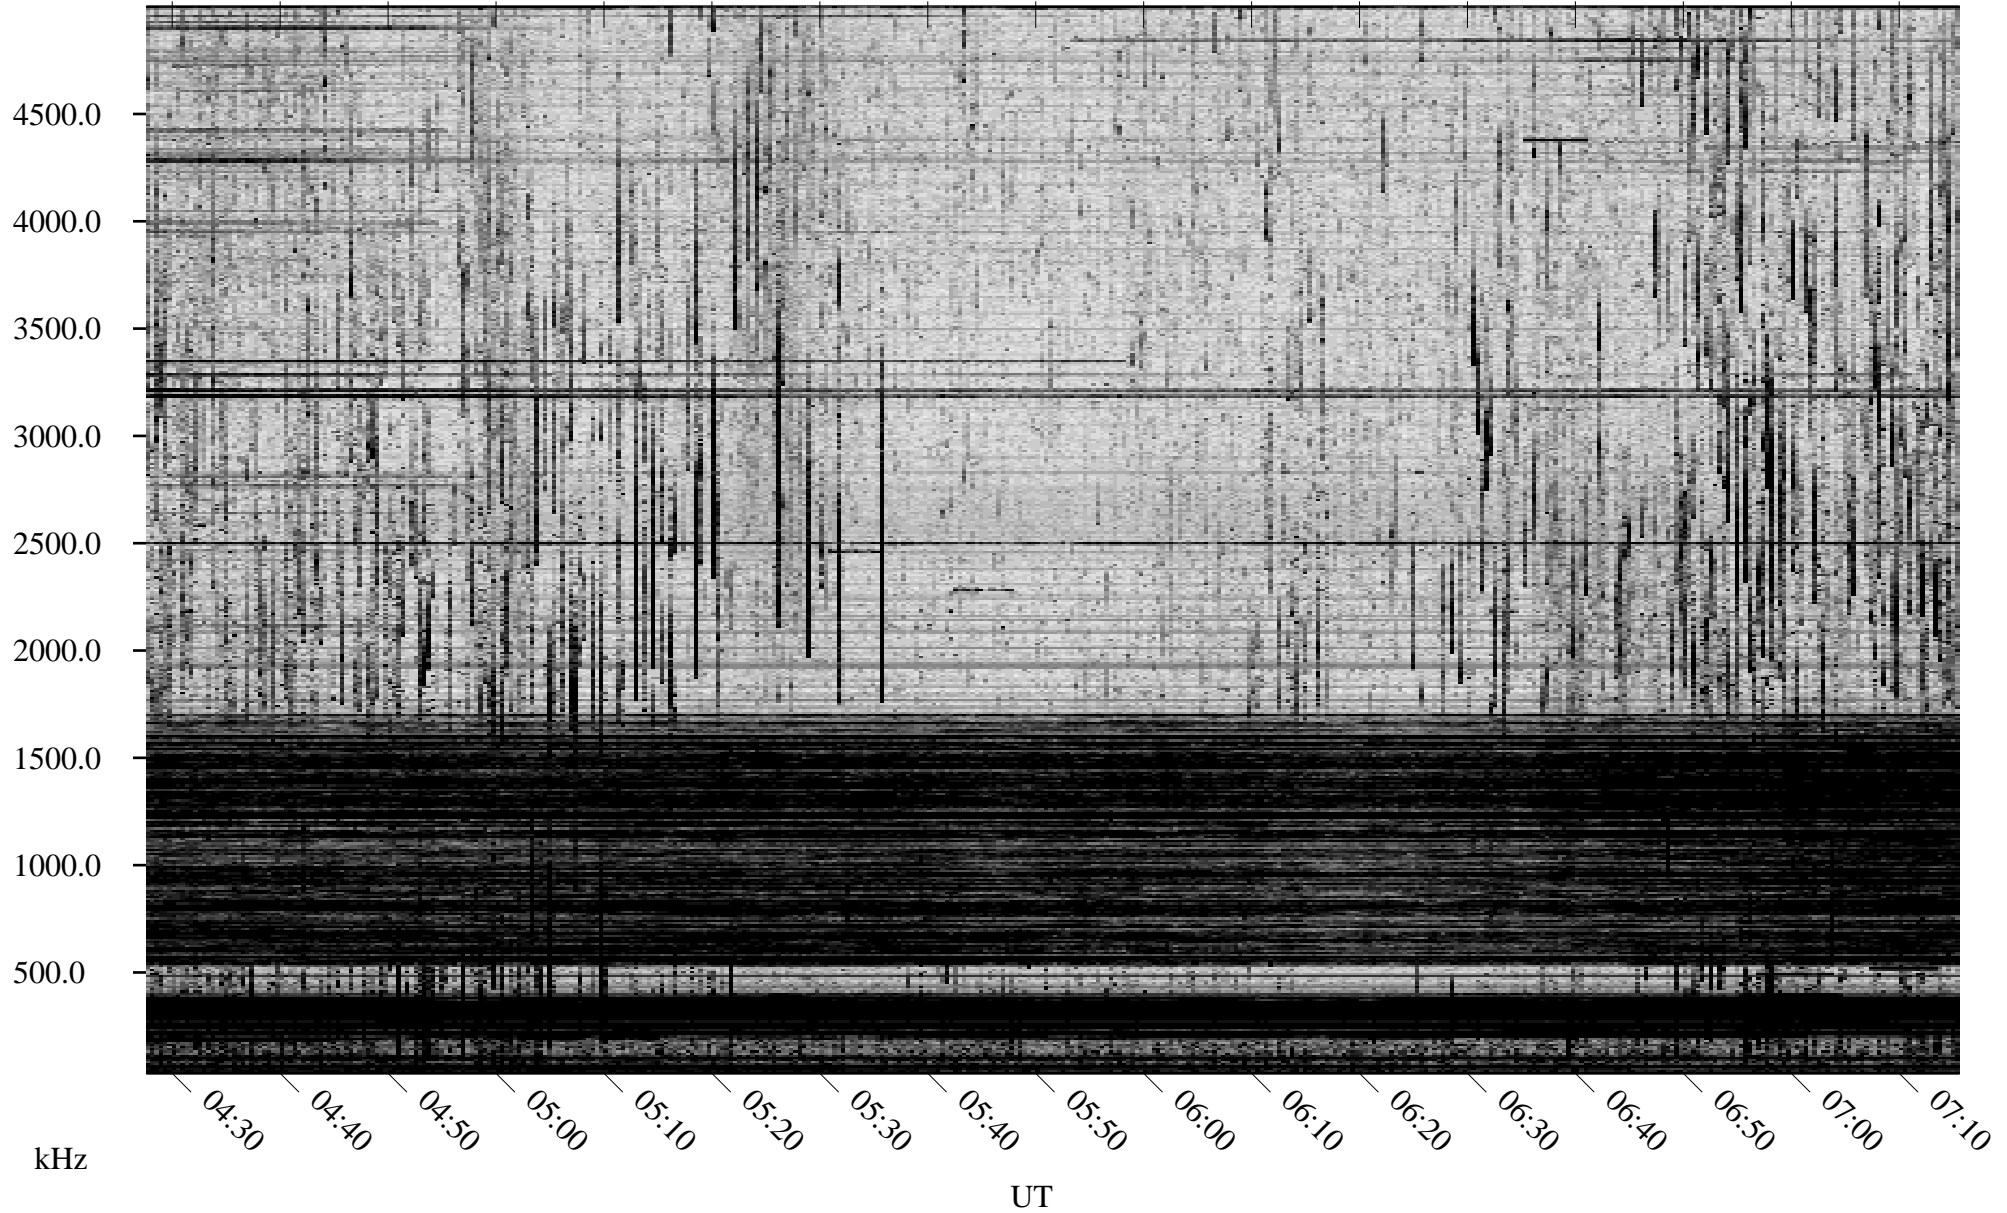

# 08/18/2008 Churchill, Manitoba

Linear Scale    Black = 161    White = 15

ch082311.r00SUm max\_12

Page 2

# 08/19/2008 Churchill, Manitoba

Linear Scale    Black = 161    White = 15

ch08231l.r00SUm max\_12

Page 3

# 08/19/2008 Churchill, Manitoba

Linear Scale    Black = 161    White = 15

ch08231l.r00SUm max\_12

Page 4