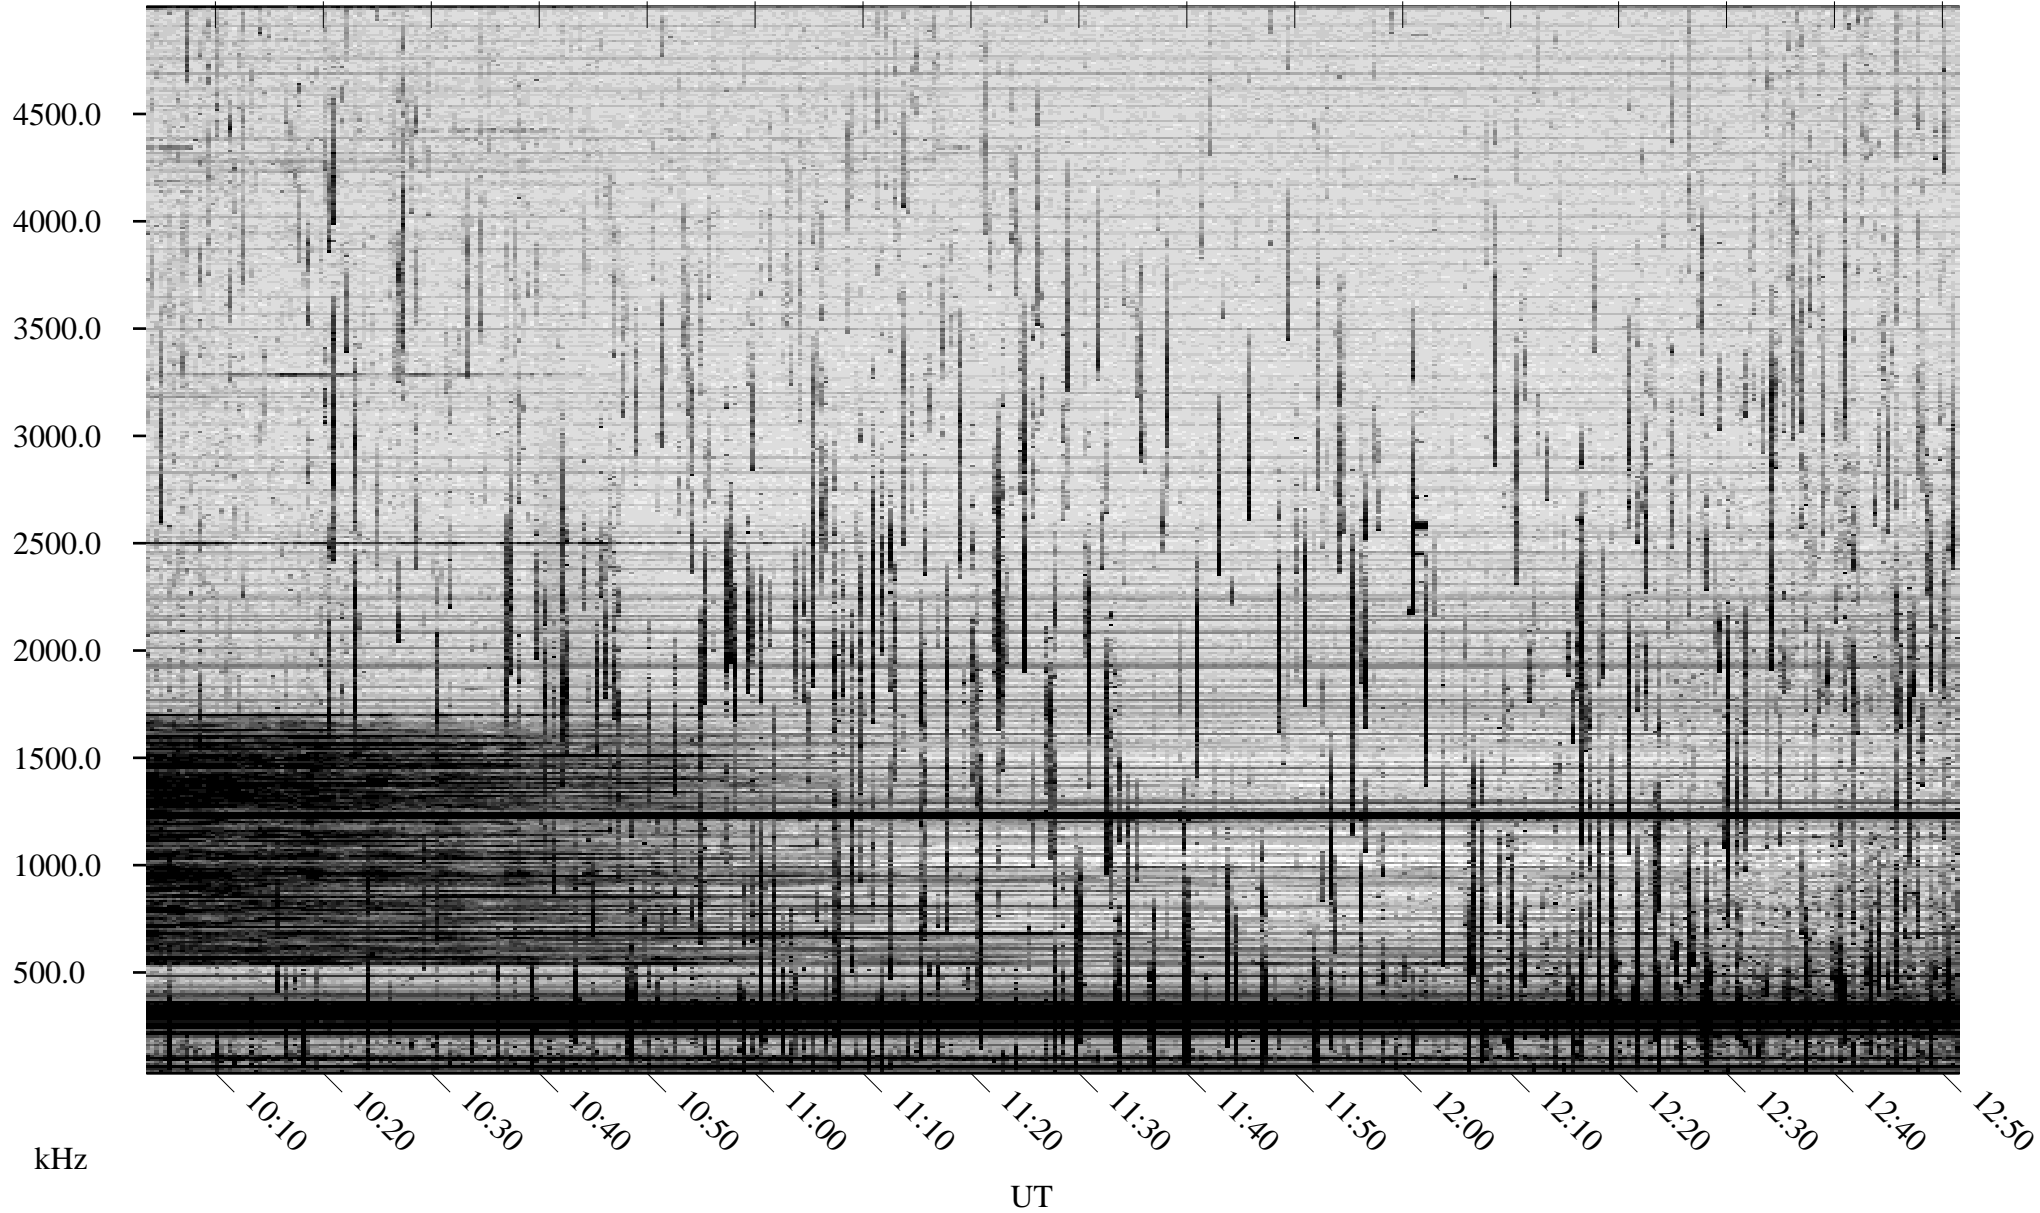

# 08/19/2008 Churchill, Manitoba

Linear Scale    Black = 161    White = 15

ch082311.r00SUm max\_12

Page 5

# 08/19/2008 Churchill, Manitoba

Linear Scale    Black = 161    White = 15

ch082311.r00SUm max\_12

Page 6

# 08/19/2008 Churchill, Manitoba

Linear Scale    Black = 161    White = 15

ch082311.r00SUm max\_12

Page 7