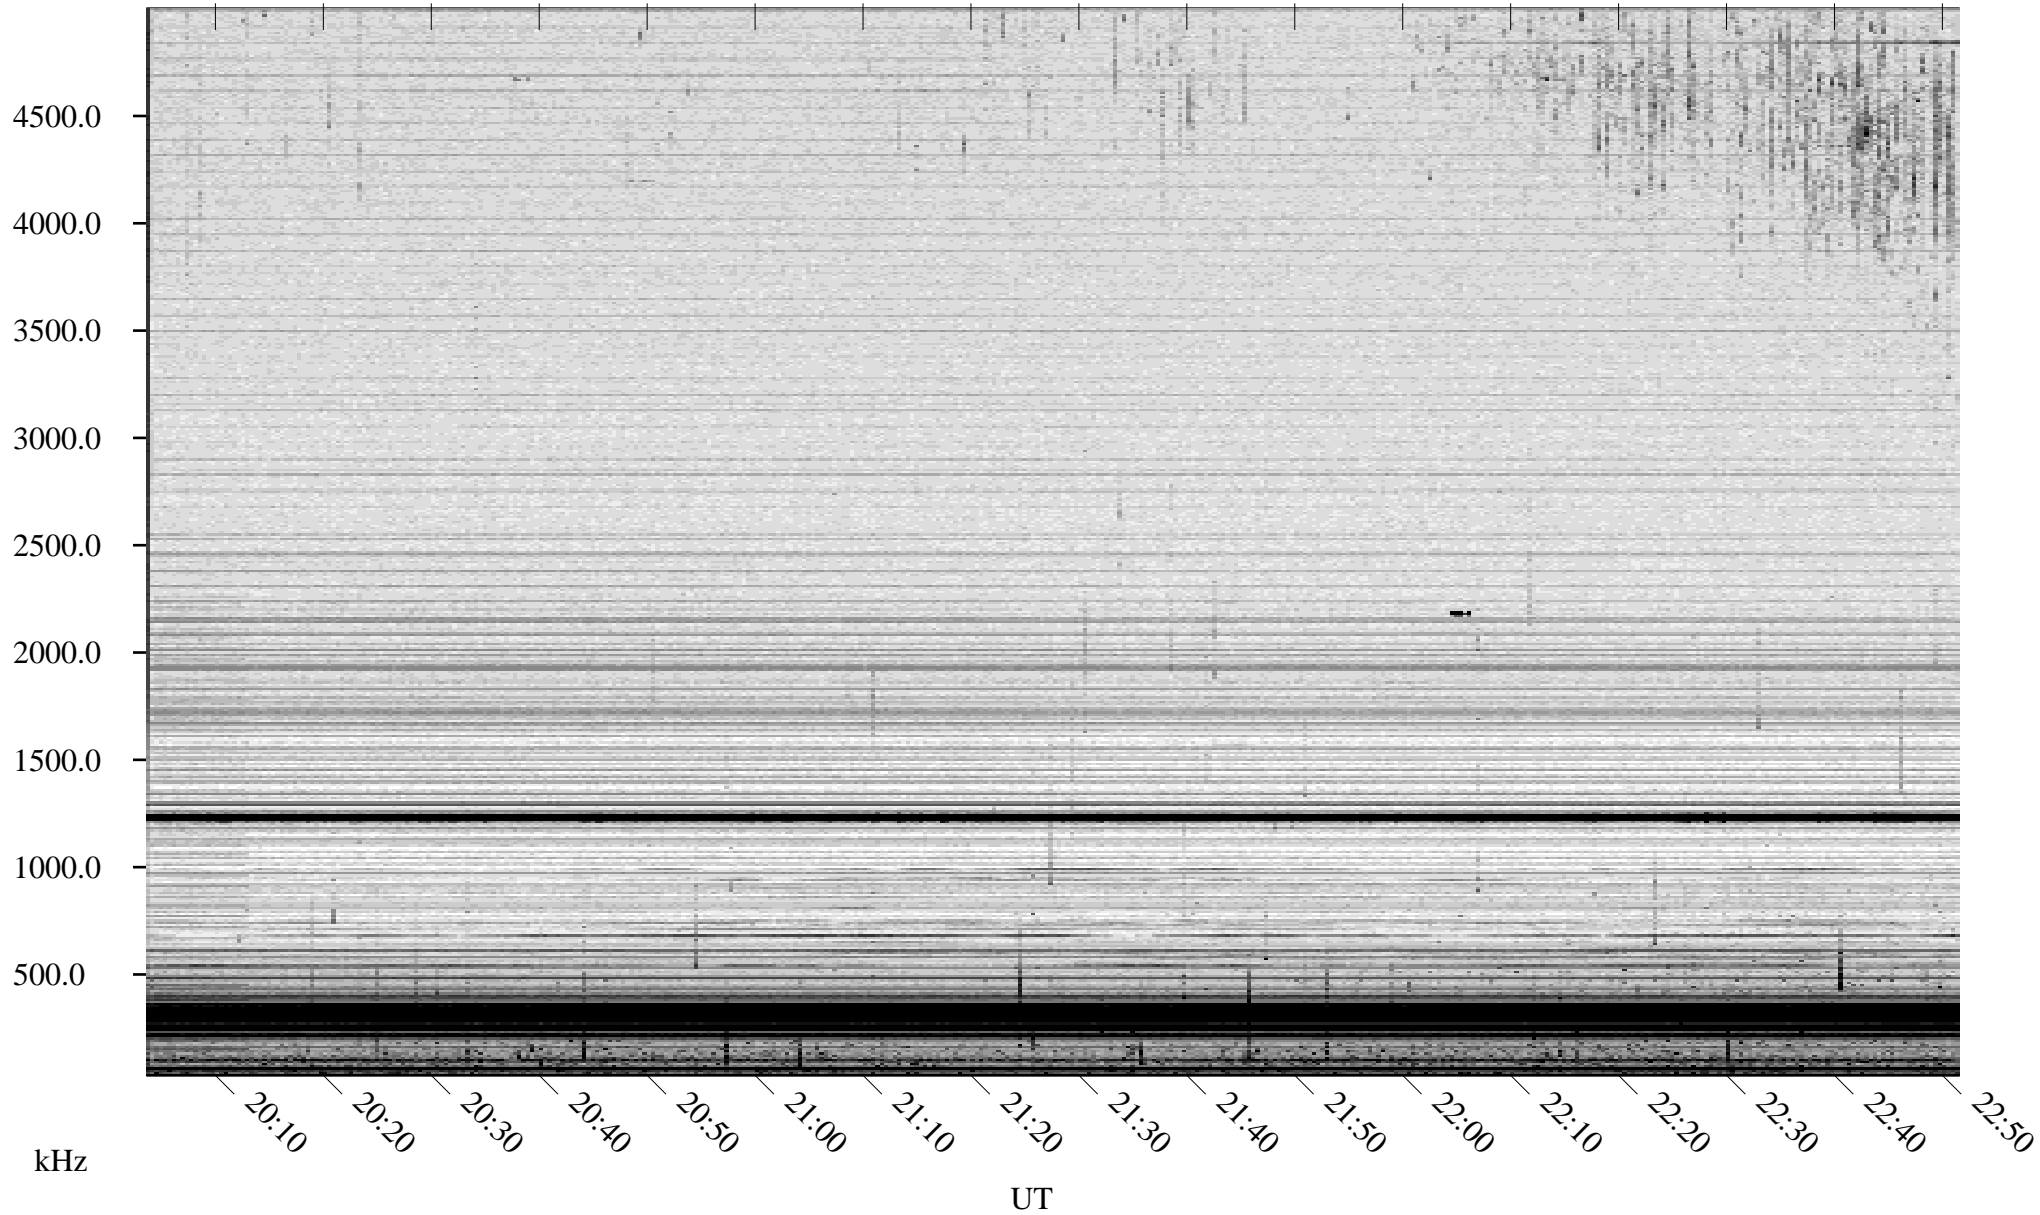

# 08/18/2008 Churchill, Manitoba

Linear Scale    Black = 161    White = 15

ch082311.r00SUm max\_12

Page 1

# 08/18/2008 Churchill, Manitoba

Linear Scale    Black = 161    White = 15

ch082311.r00SUm max\_12

Page 2

# 08/19/2008 Churchill, Manitoba

Linear Scale    Black = 161    White = 15

ch08231l.r00SUm max\_12

Page 3

# 08/19/2008 Churchill, Manitoba

Linear Scale    Black = 161    White = 15

ch08231l.r00SUm max\_12

Page 4