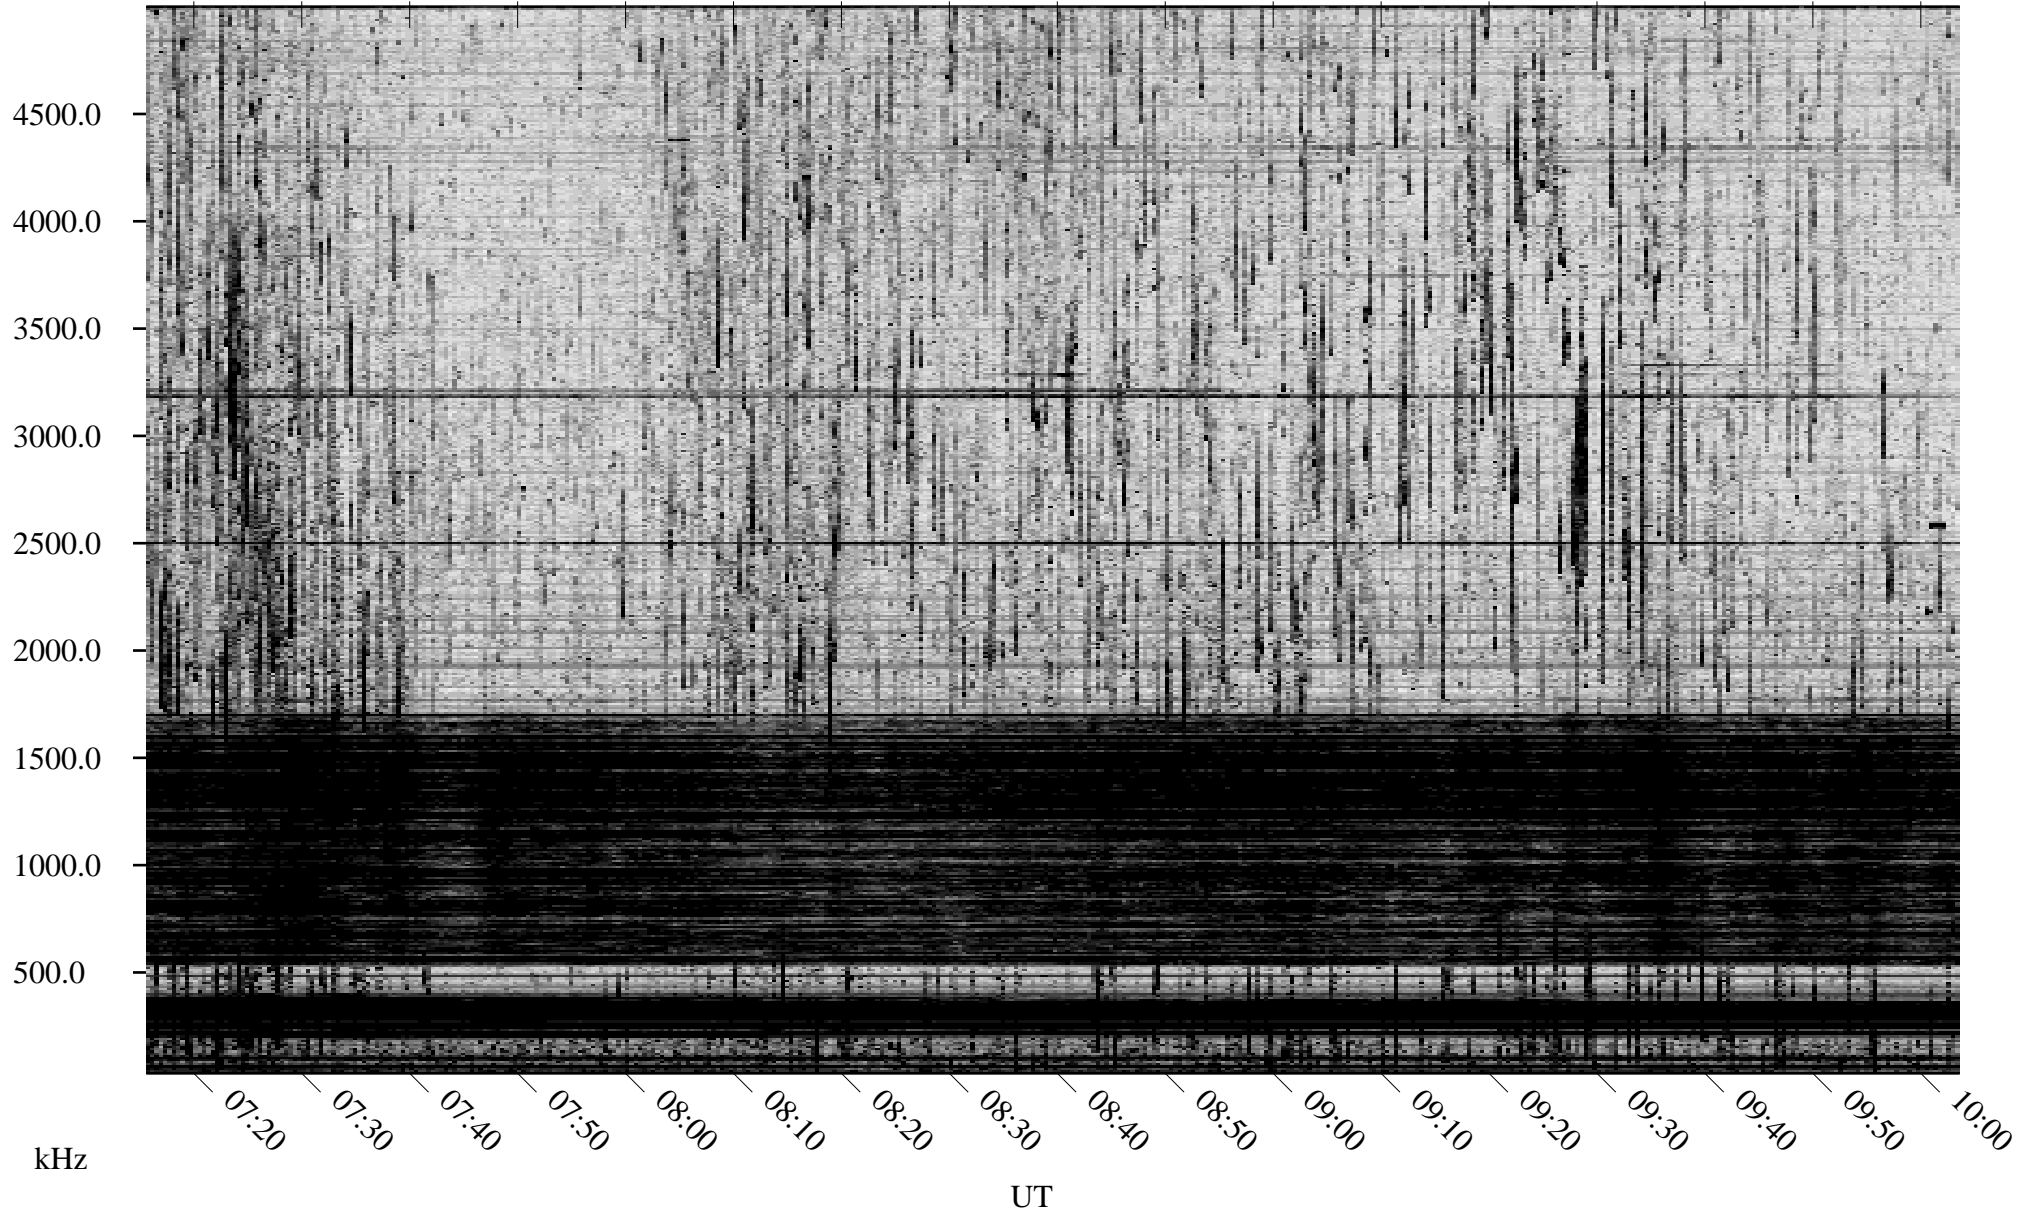

# 08/19/2008 Churchill, Manitoba

Linear Scale    Black = 161    White = 15

ch08231l.r00SUm max\_12

Page 4

# 08/19/2008 Churchill, Manitoba

Linear Scale    Black = 161    White = 15

ch082311.r00SUm max\_12

Page 5