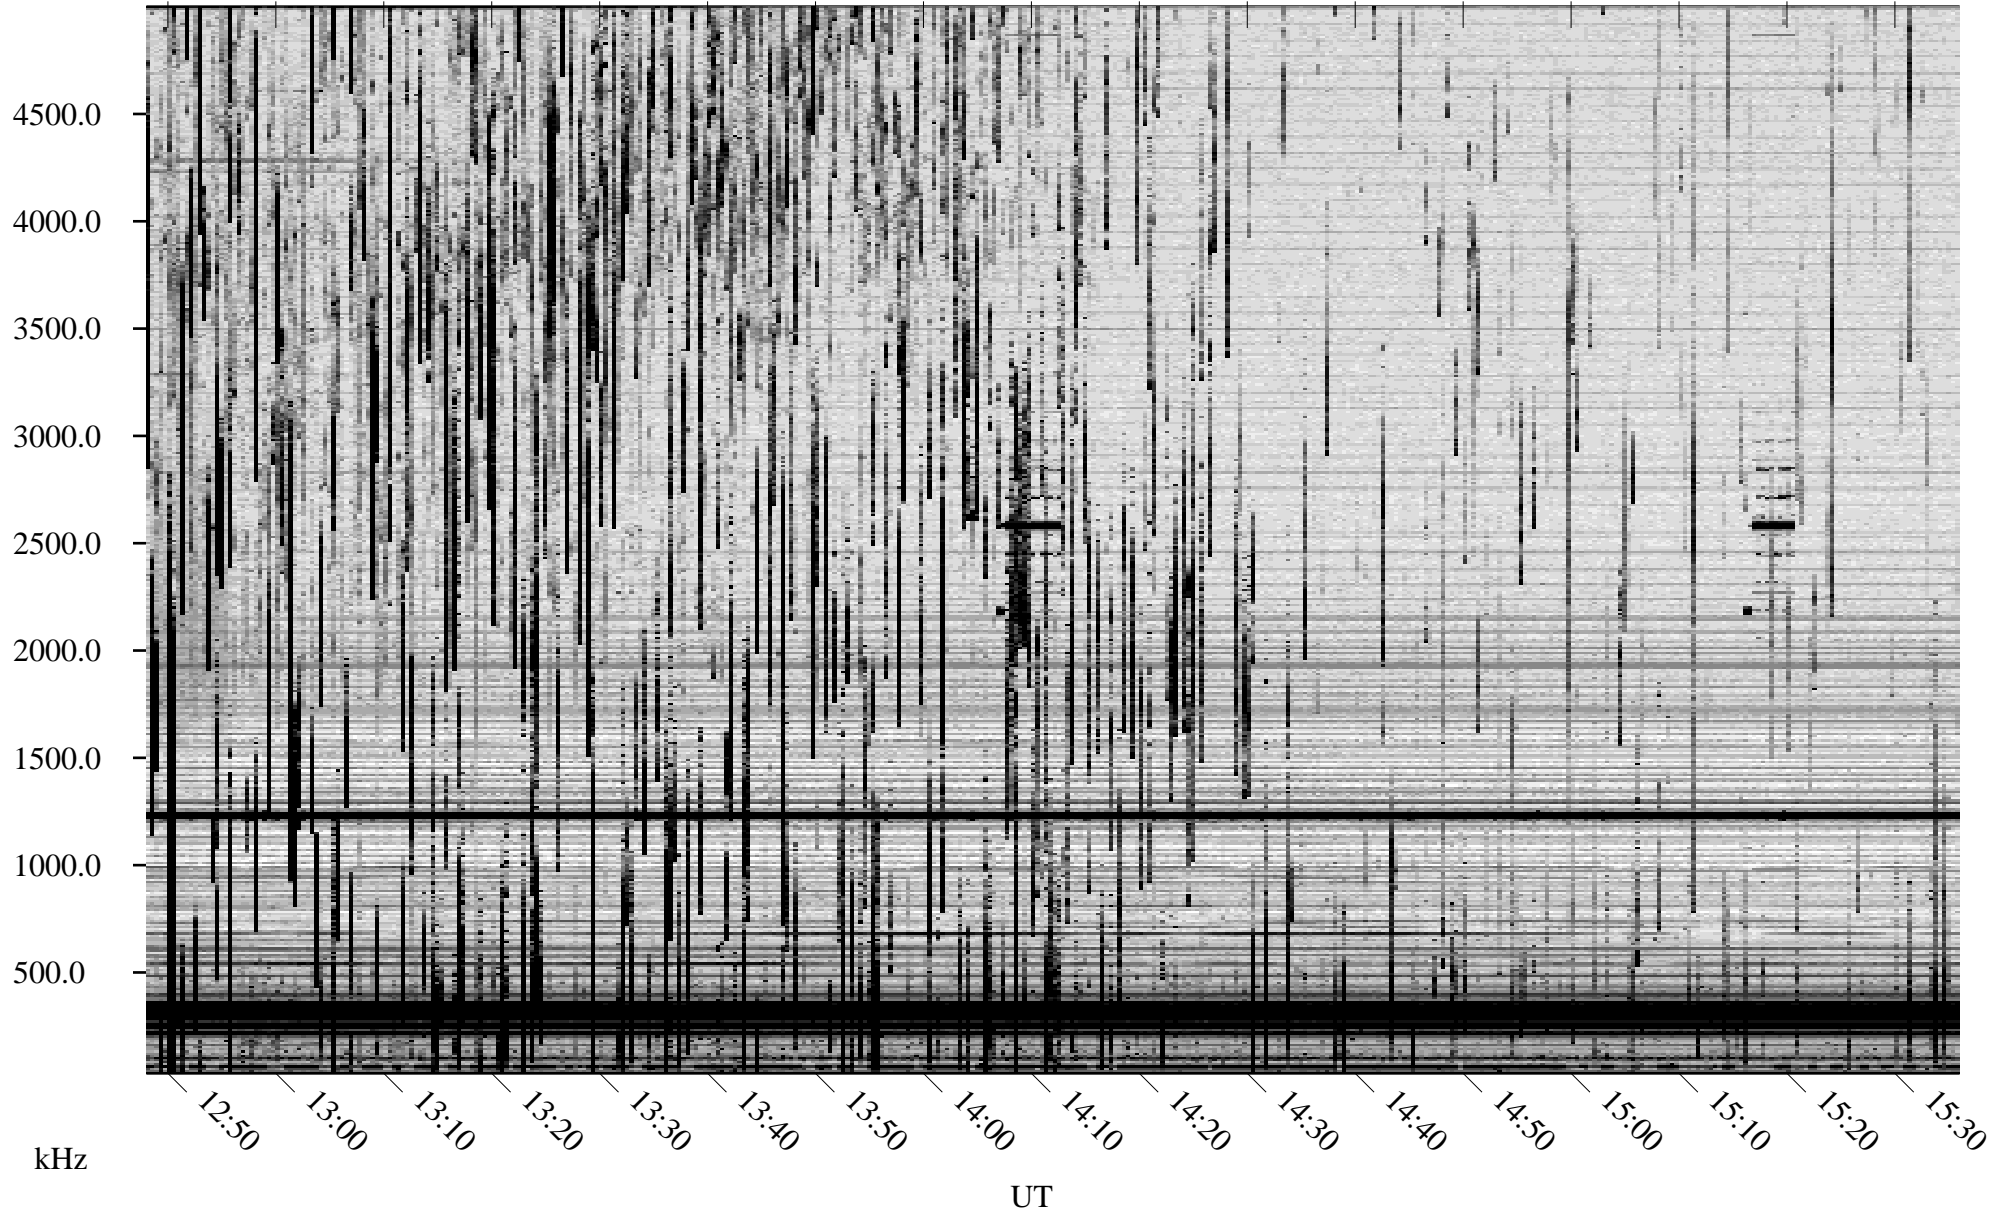

# 08/20/2008 Churchill, Manitoba

Linear Scale    Black = 161    White = 15

ch08232l.r00SUm max\_12

Page 5

# 08/20/2008 Churchill, Manitoba

Linear Scale    Black = 161    White = 15

ch08232l.r00SUm max\_12

Page 6

# 08/20/2008 Churchill, Manitoba

Linear Scale    Black = 161    White = 15

ch08232l.r00SUm max\_12

Page 7

# 08/20/2008 Churchill, Manitoba

Linear Scale    Black = 161    White = 15

ch08232l.r00SUm max\_12

Page 8