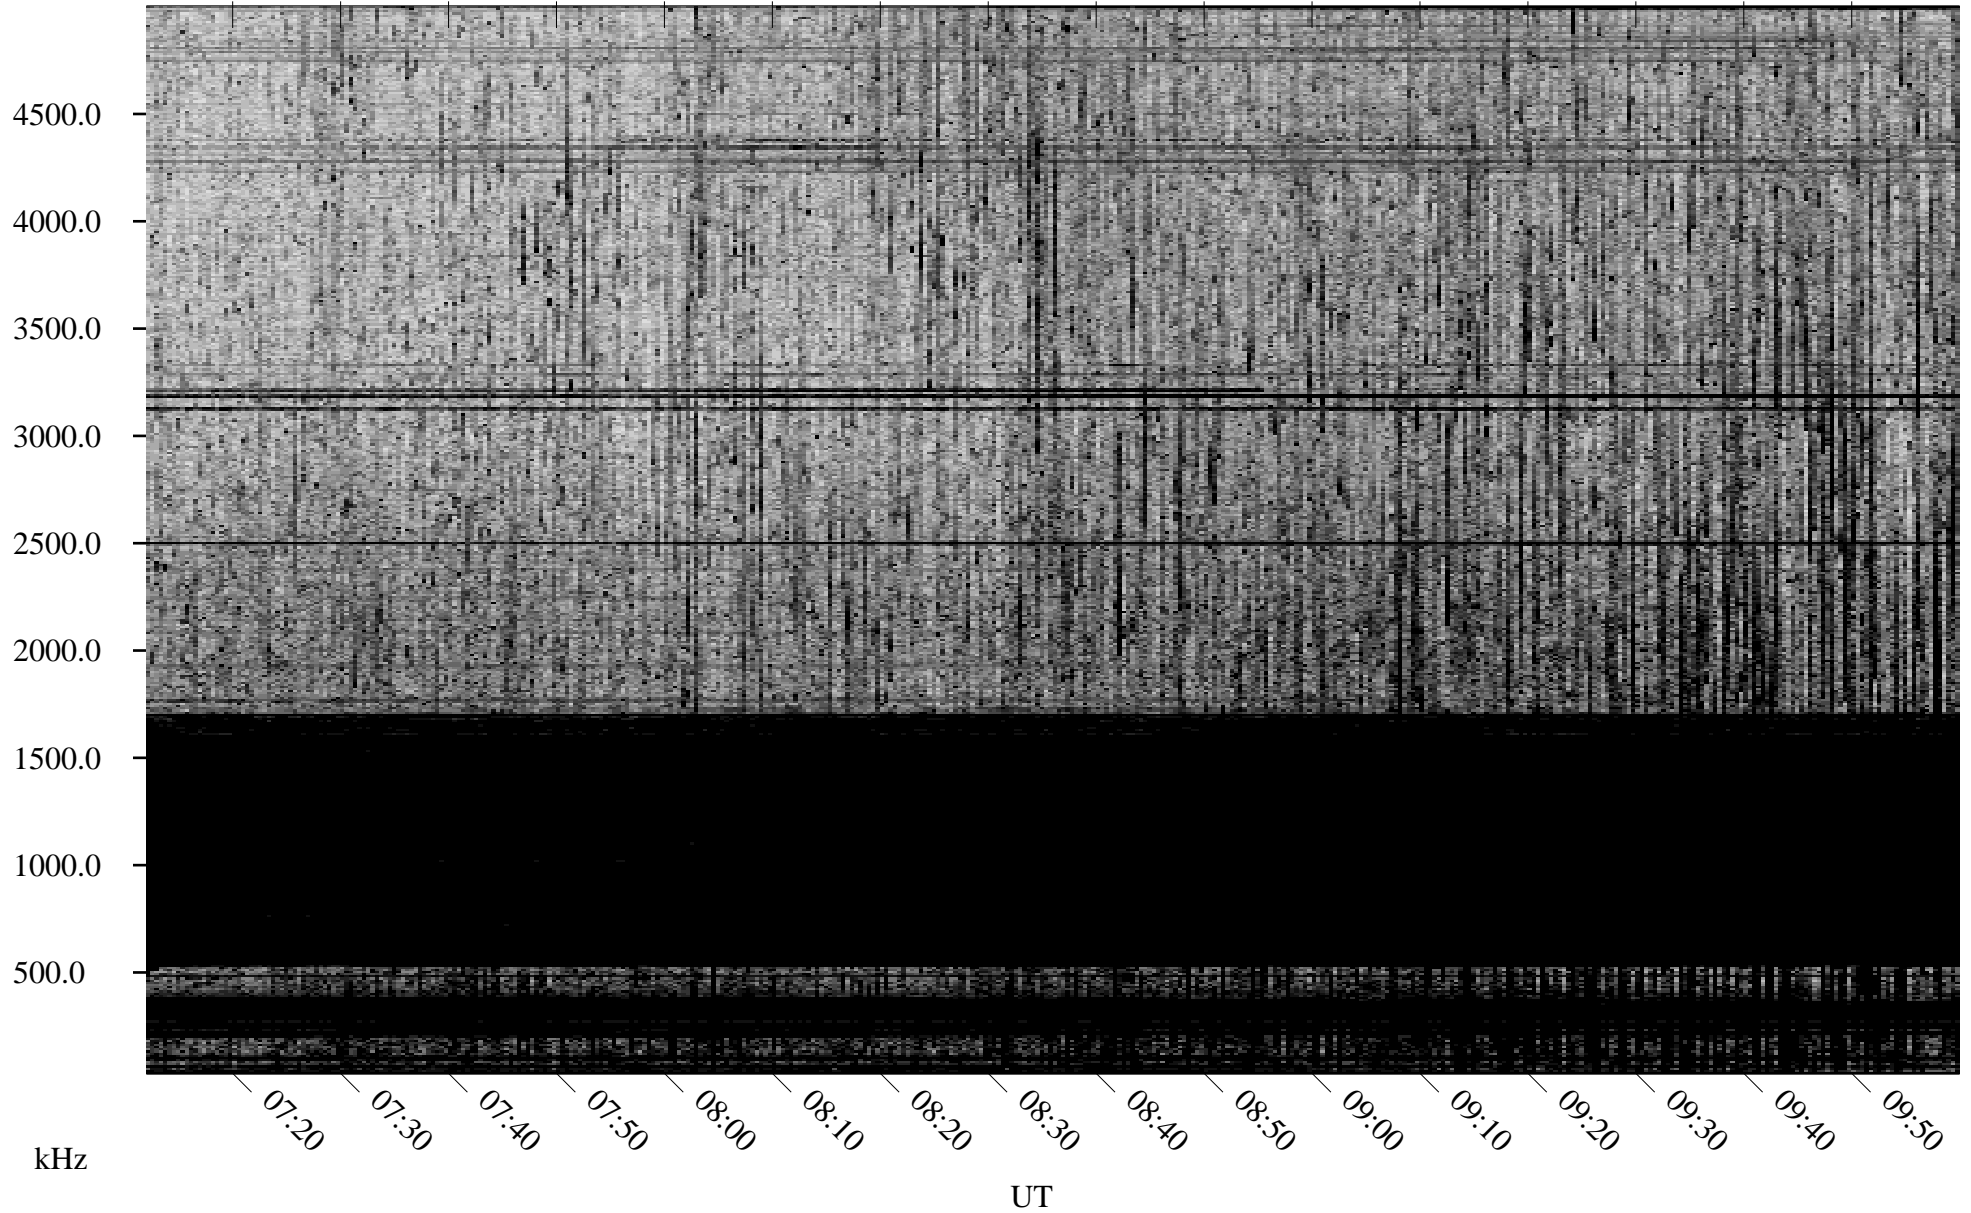

# 08/20/2008 Churchill, Manitoba

Linear Scale    Black = 161    White = 15

ch08232l.r00SUm max\_12

Page 4

# 08/20/2008 Churchill, Manitoba

Linear Scale    Black = 161    White = 15

ch08232l.r00SUm max\_12

Page 5