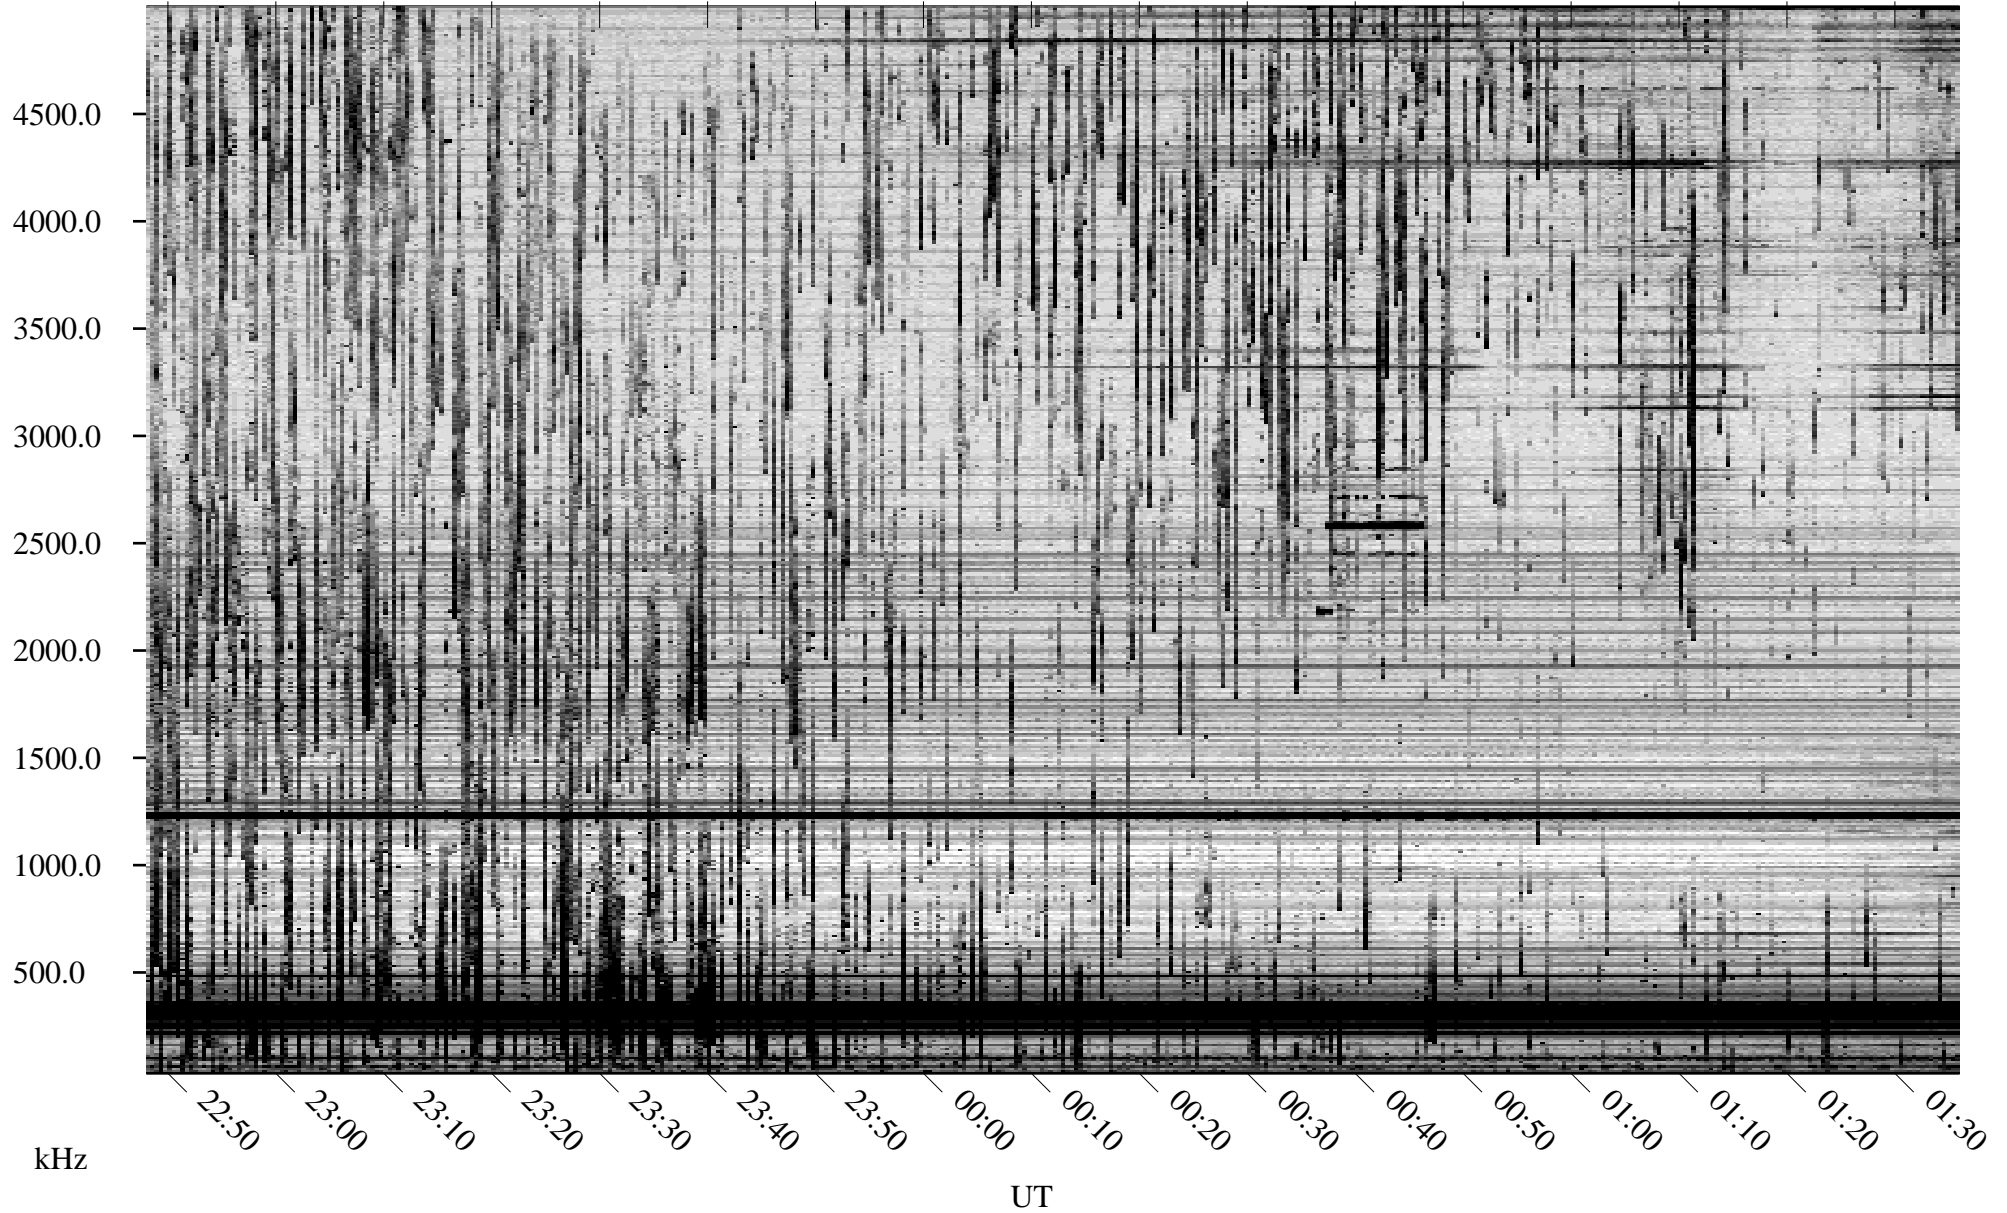

# 08/19/2008 Churchill, Manitoba

Linear Scale    Black = 161    White = 15

ch08232l.r00SUm max\_12

Page 1

# 08/19/2008 Churchill, Manitoba

Linear Scale    Black = 161    White = 15

ch08232l.r00SUm max\_12

Page 2

# 08/20/2008 Churchill, Manitoba

Linear Scale    Black = 161    White = 15

ch08232l.r00SUm max\_12

Page 3

# 08/20/2008 Churchill, Manitoba

Linear Scale    Black = 161    White = 15

ch08232l.r00SUm max\_12

Page 4