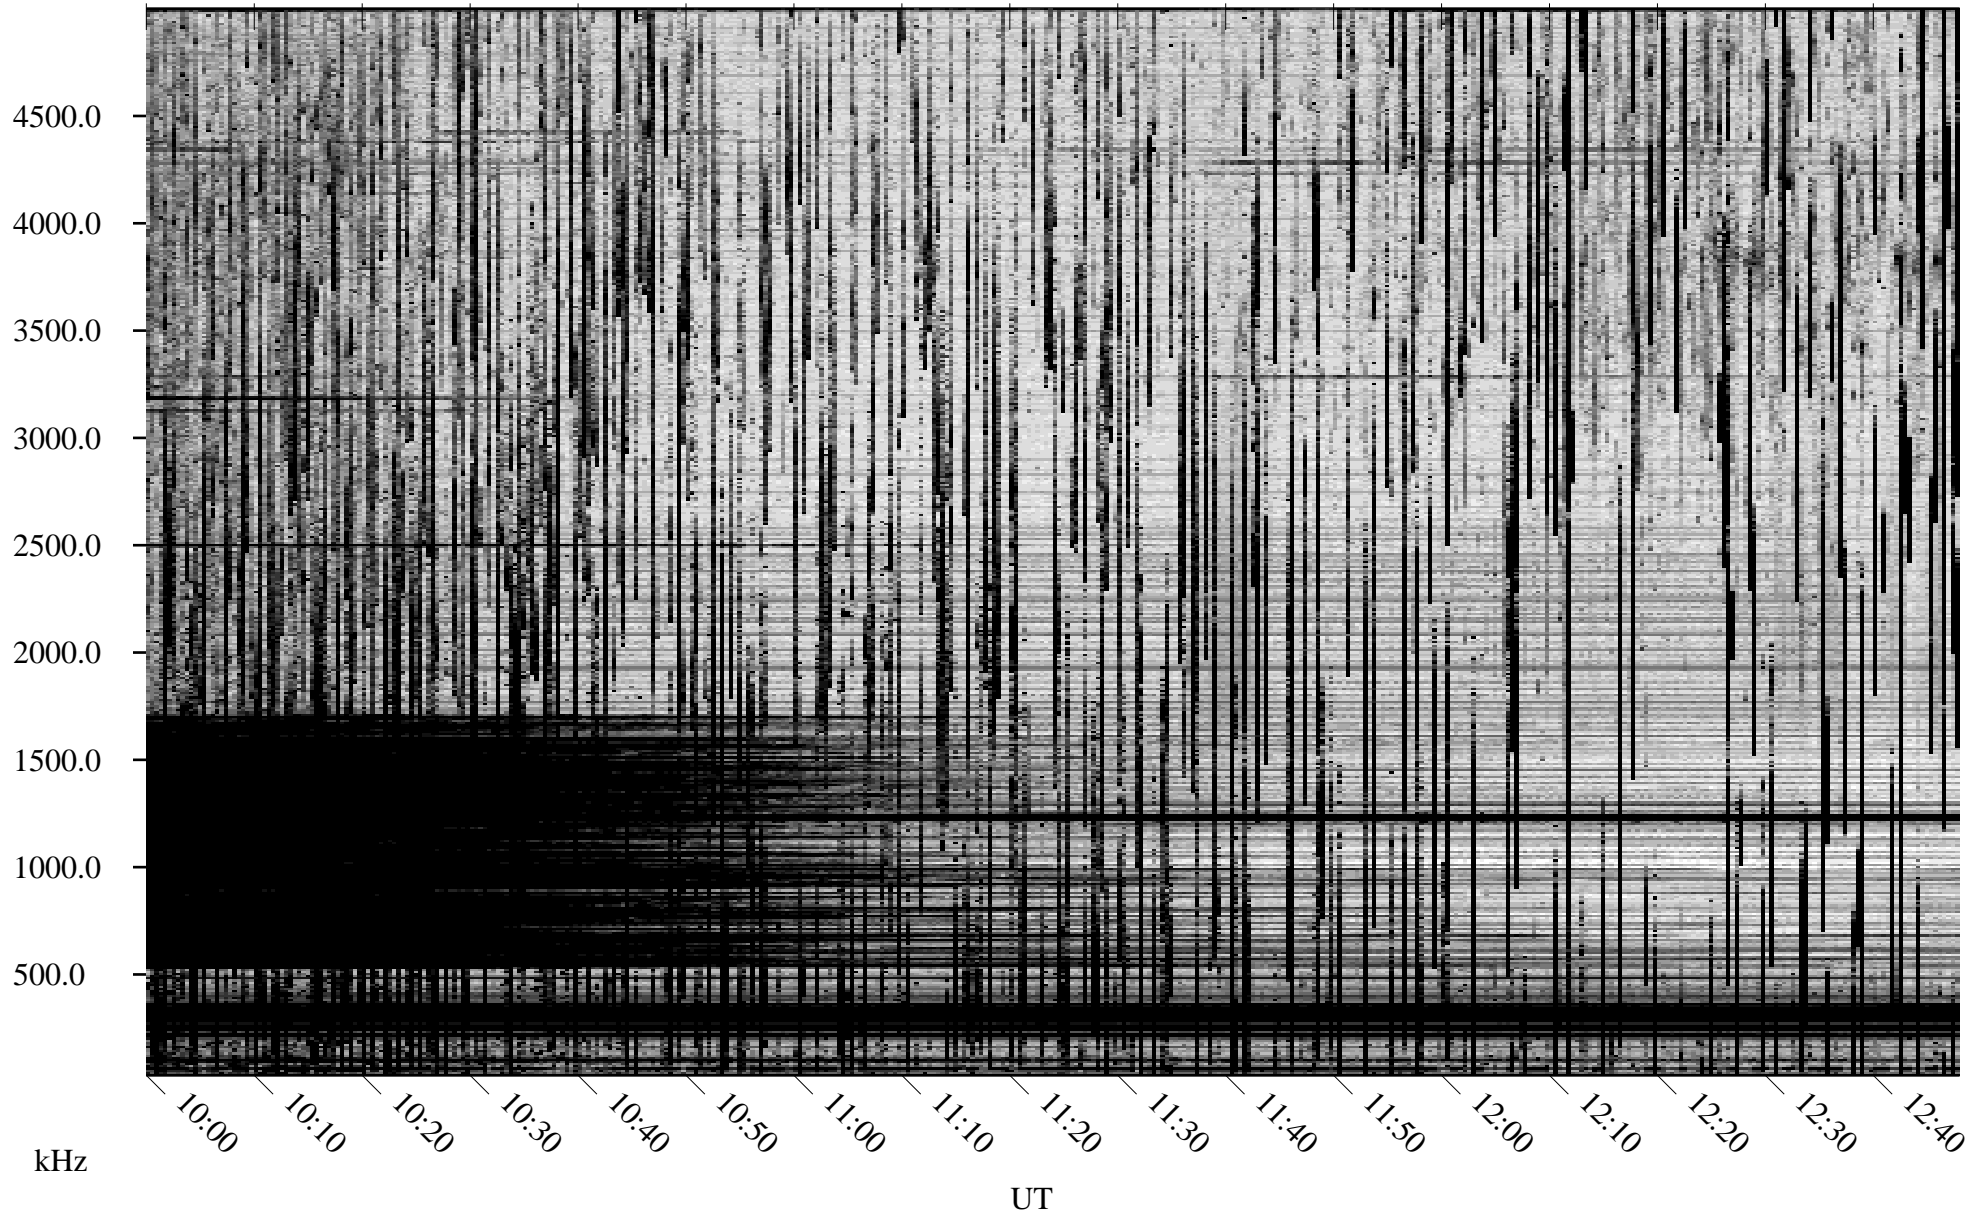

# 08/20/2008 Churchill, Manitoba

Linear Scale    Black = 161    White = 15

ch08232l.r00SUm max\_12

Page 5

# 08/20/2008 Churchill, Manitoba

Linear Scale    Black = 161    White = 15

ch08232l.r00SUm max\_12

Page 6

# 08/20/2008 Churchill, Manitoba

Linear Scale    Black = 161    White = 15

ch08232l.r00SUm max\_12

Page 7