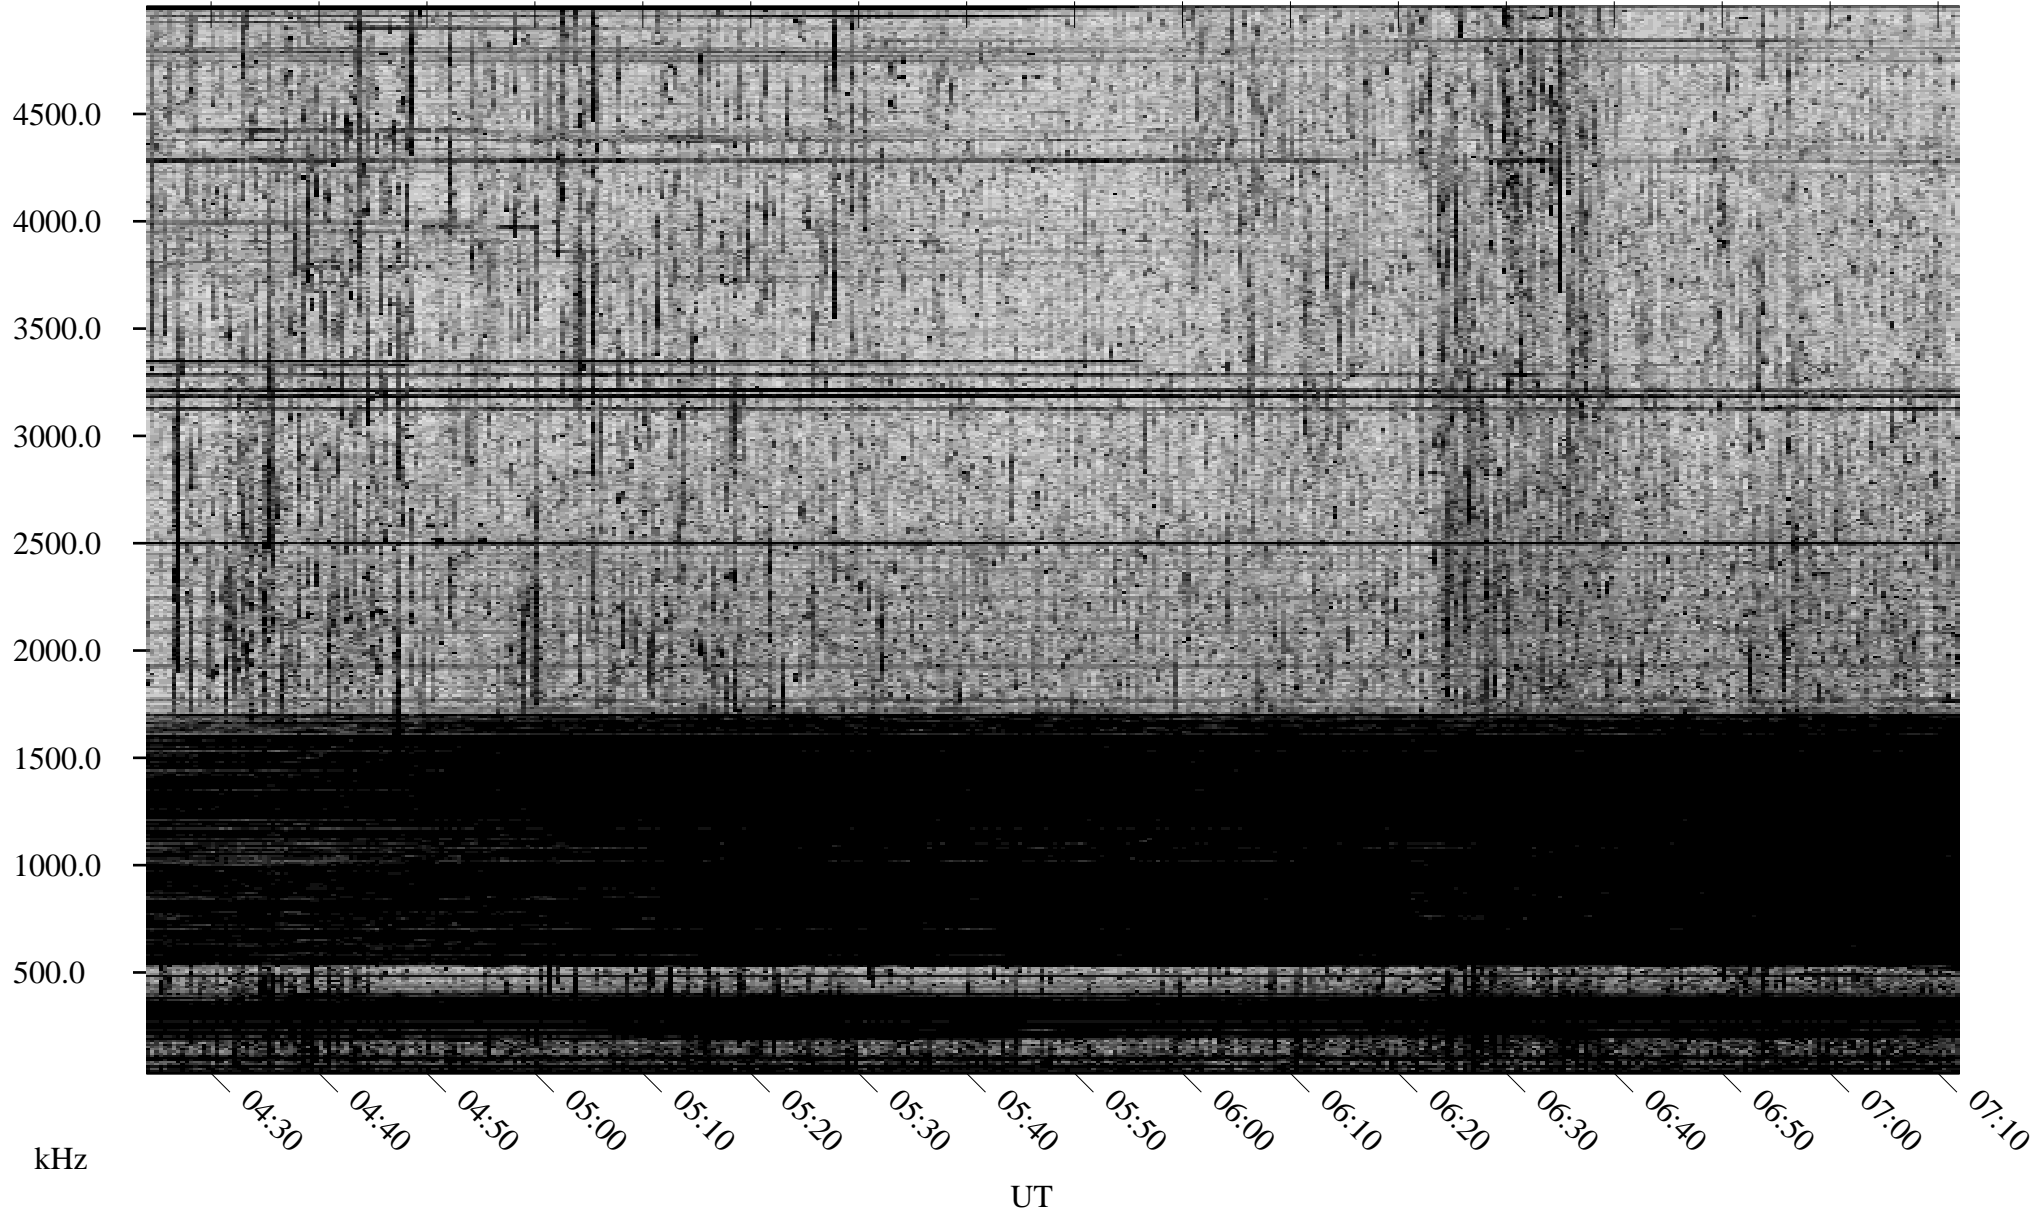

# 08/20/2008 Churchill, Manitoba

Linear Scale    Black = 161    White = 15

ch08232l.r00SUm max\_12

Page 3

# 08/20/2008 Churchill, Manitoba

Linear Scale    Black = 161    White = 15

ch08232l.r00SUm max\_12

Page 4