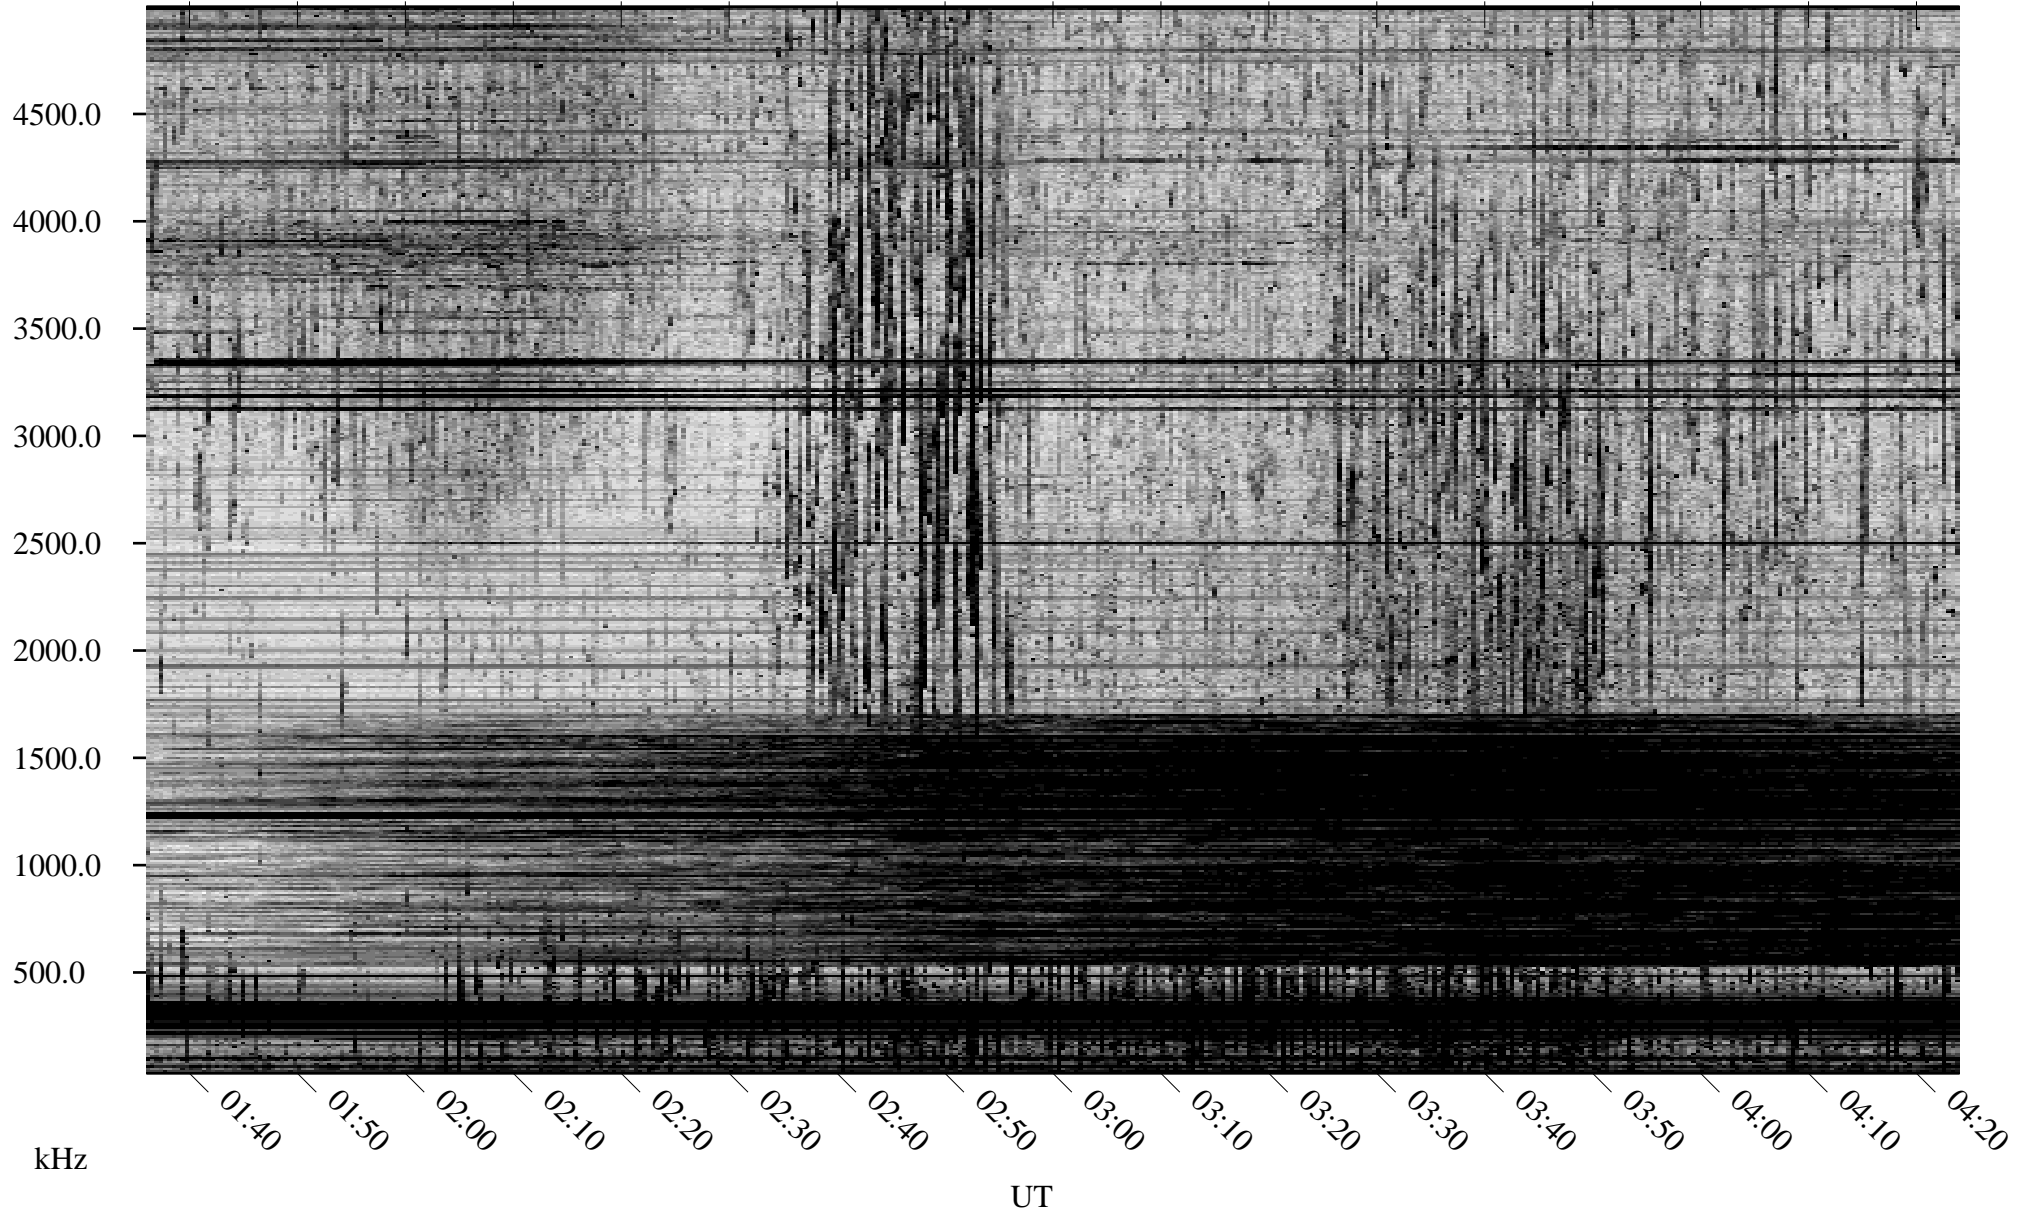

# 08/19/2008 Churchill, Manitoba

Linear Scale    Black = 161    White = 15

ch08232l.r00SUm max\_12

Page 1

# 08/19/2008 Churchill, Manitoba

Linear Scale    Black = 161    White = 15

ch08232l.r00SUm max\_12

Page 2

# 08/20/2008 Churchill, Manitoba

Linear Scale    Black = 161    White = 15

ch08232l.r00SUm max\_12

Page 3

# 08/20/2008 Churchill, Manitoba

Linear Scale    Black = 161    White = 15

ch08232l.r00SUm max\_12

Page 4