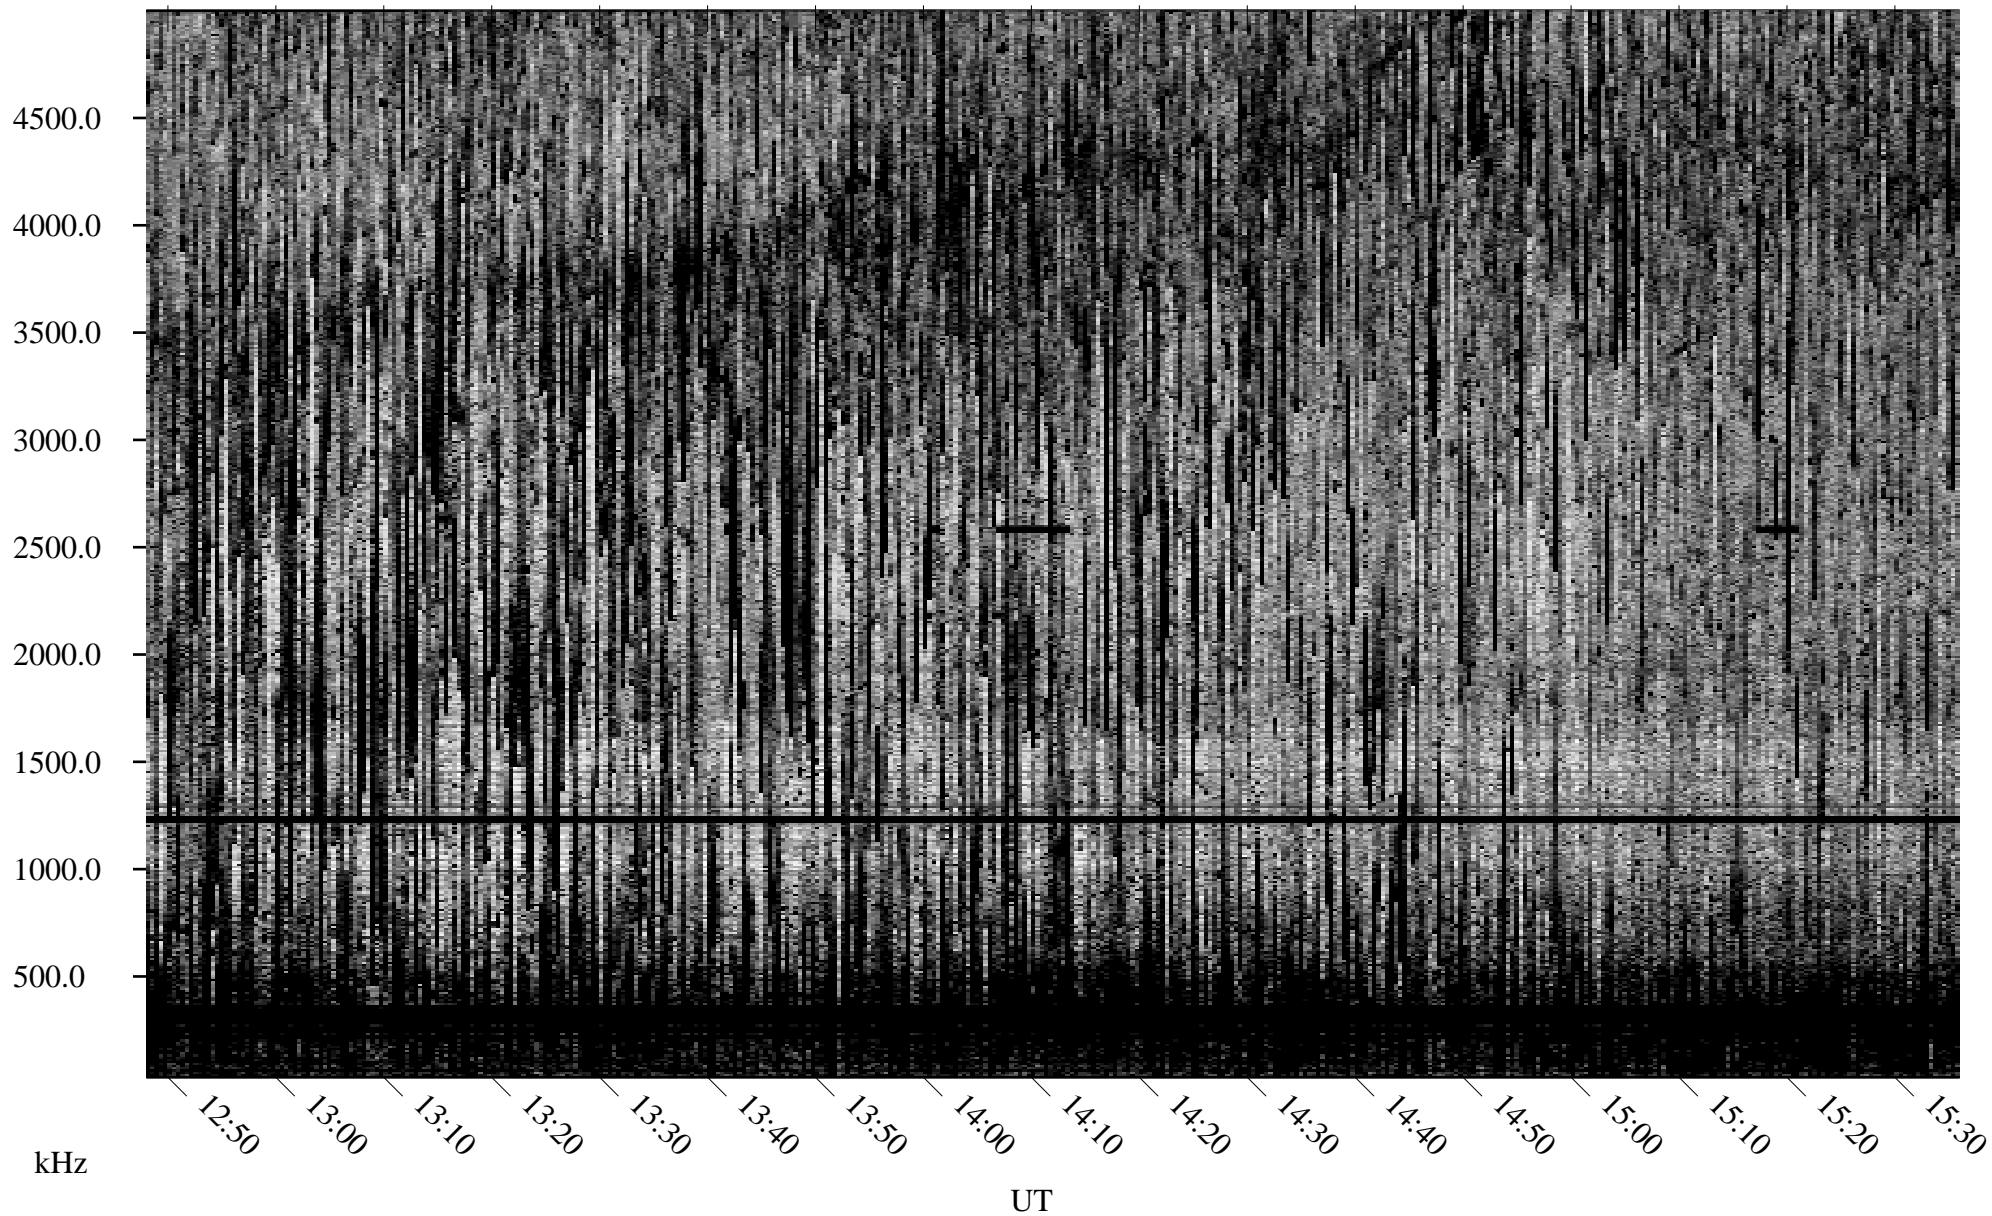

# 08/21/2008 Churchill, Manitoba

Linear Scale    Black = 161    White = 15

ch08233l.r00SUm max\_12

Page 6

# 08/21/2008 Churchill, Manitoba

Linear Scale    Black = 161    White = 15

ch082331.r00SUm max\_12

Page 7