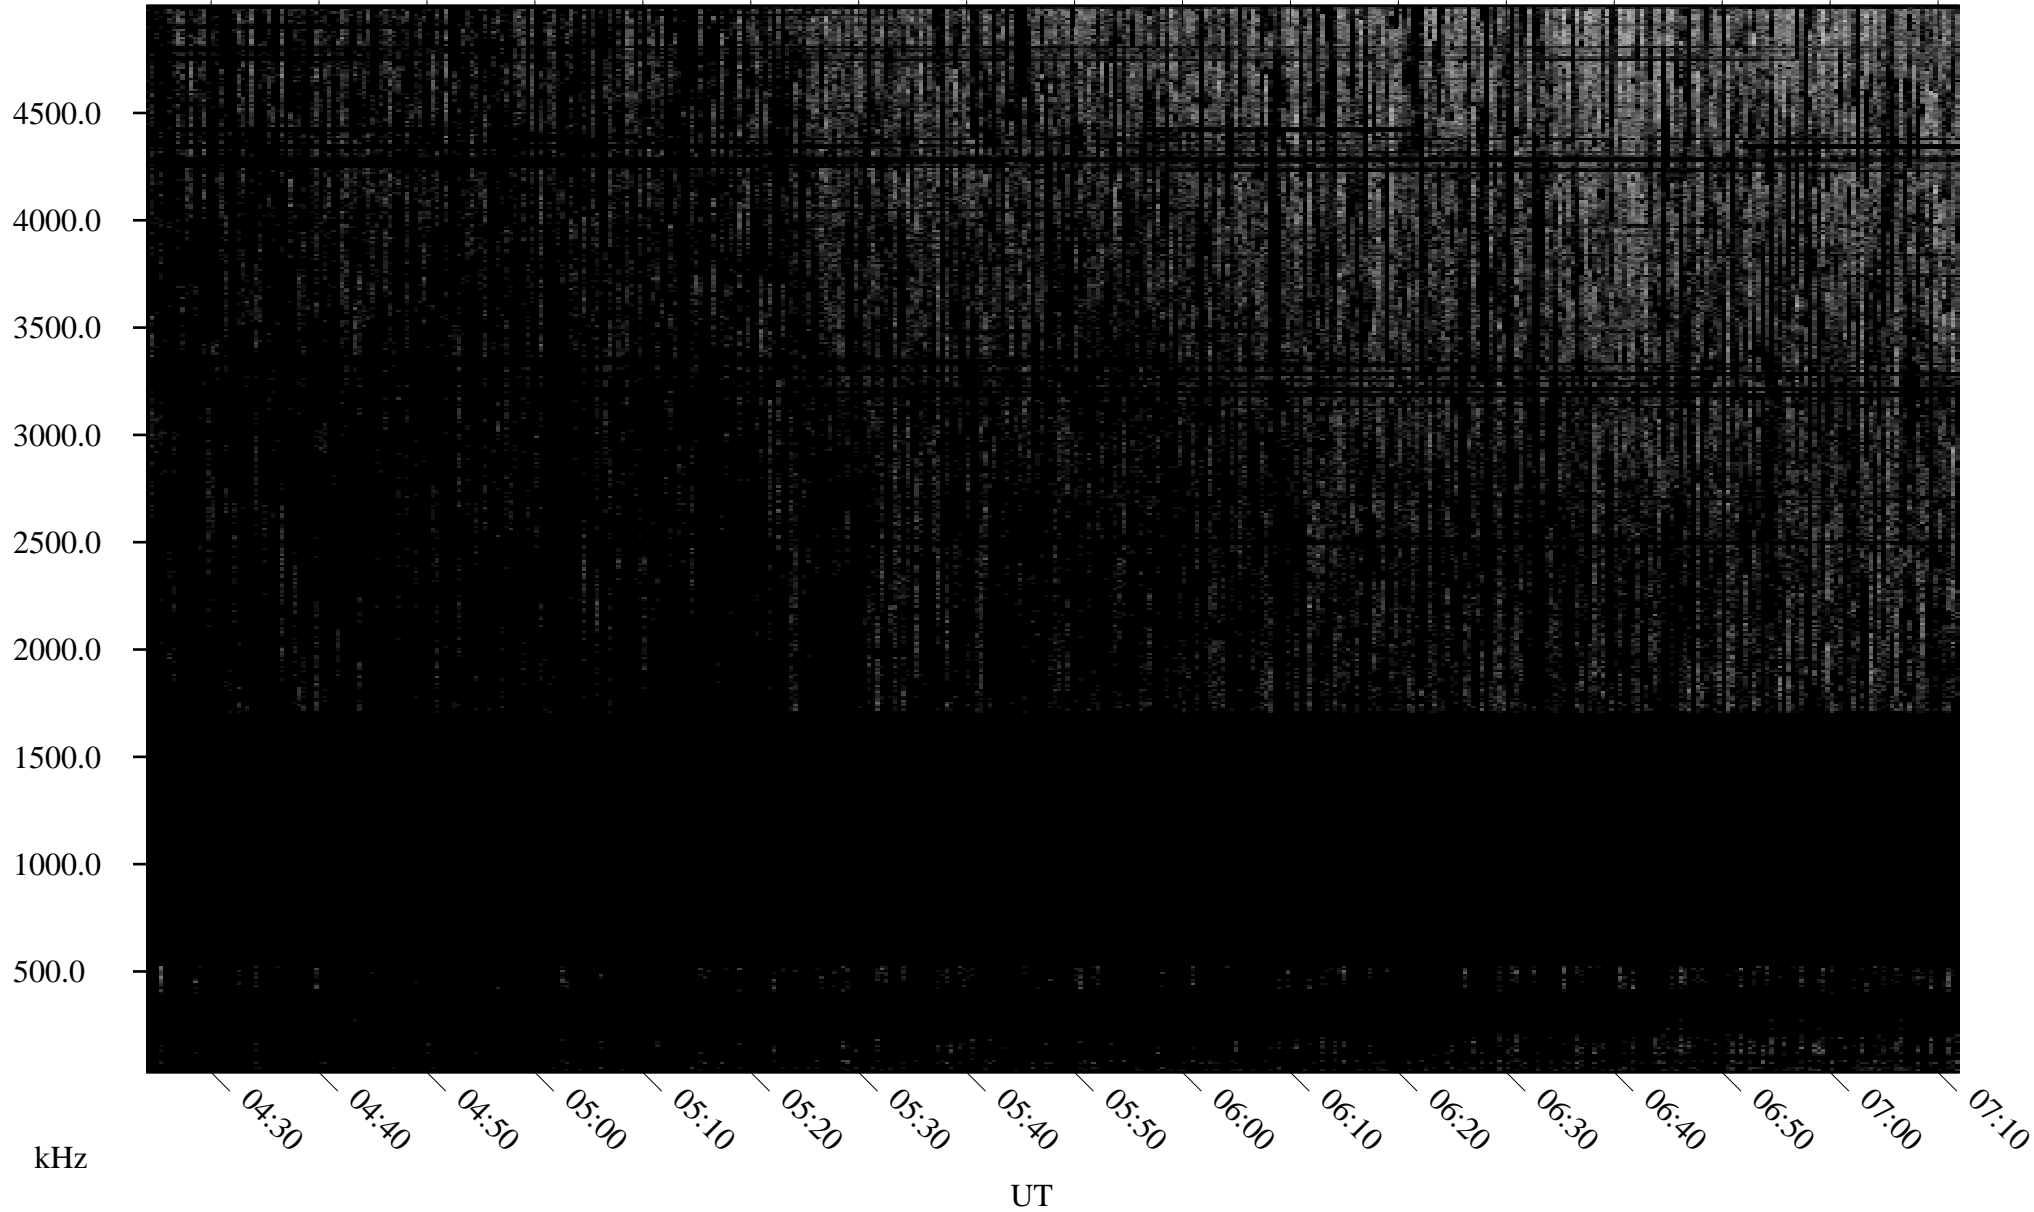

# 08/20/2008 Churchill, Manitoba

Linear Scale    Black = 161    White = 15

ch08233l.r00SUm max\_12

Page 1

# 08/20/2008 Churchill, Manitoba

Linear Scale    Black = 161    White = 15

ch082331l.r00SUm max\_12

Page 2

# 08/21/2008 Churchill, Manitoba

Linear Scale    Black = 161    White = 15

ch08233l.r00SUm max\_12

Page 3

# 08/21/2008 Churchill, Manitoba

Linear Scale    Black = 161    White = 15

ch08233l.r00SUm max\_12

Page 4