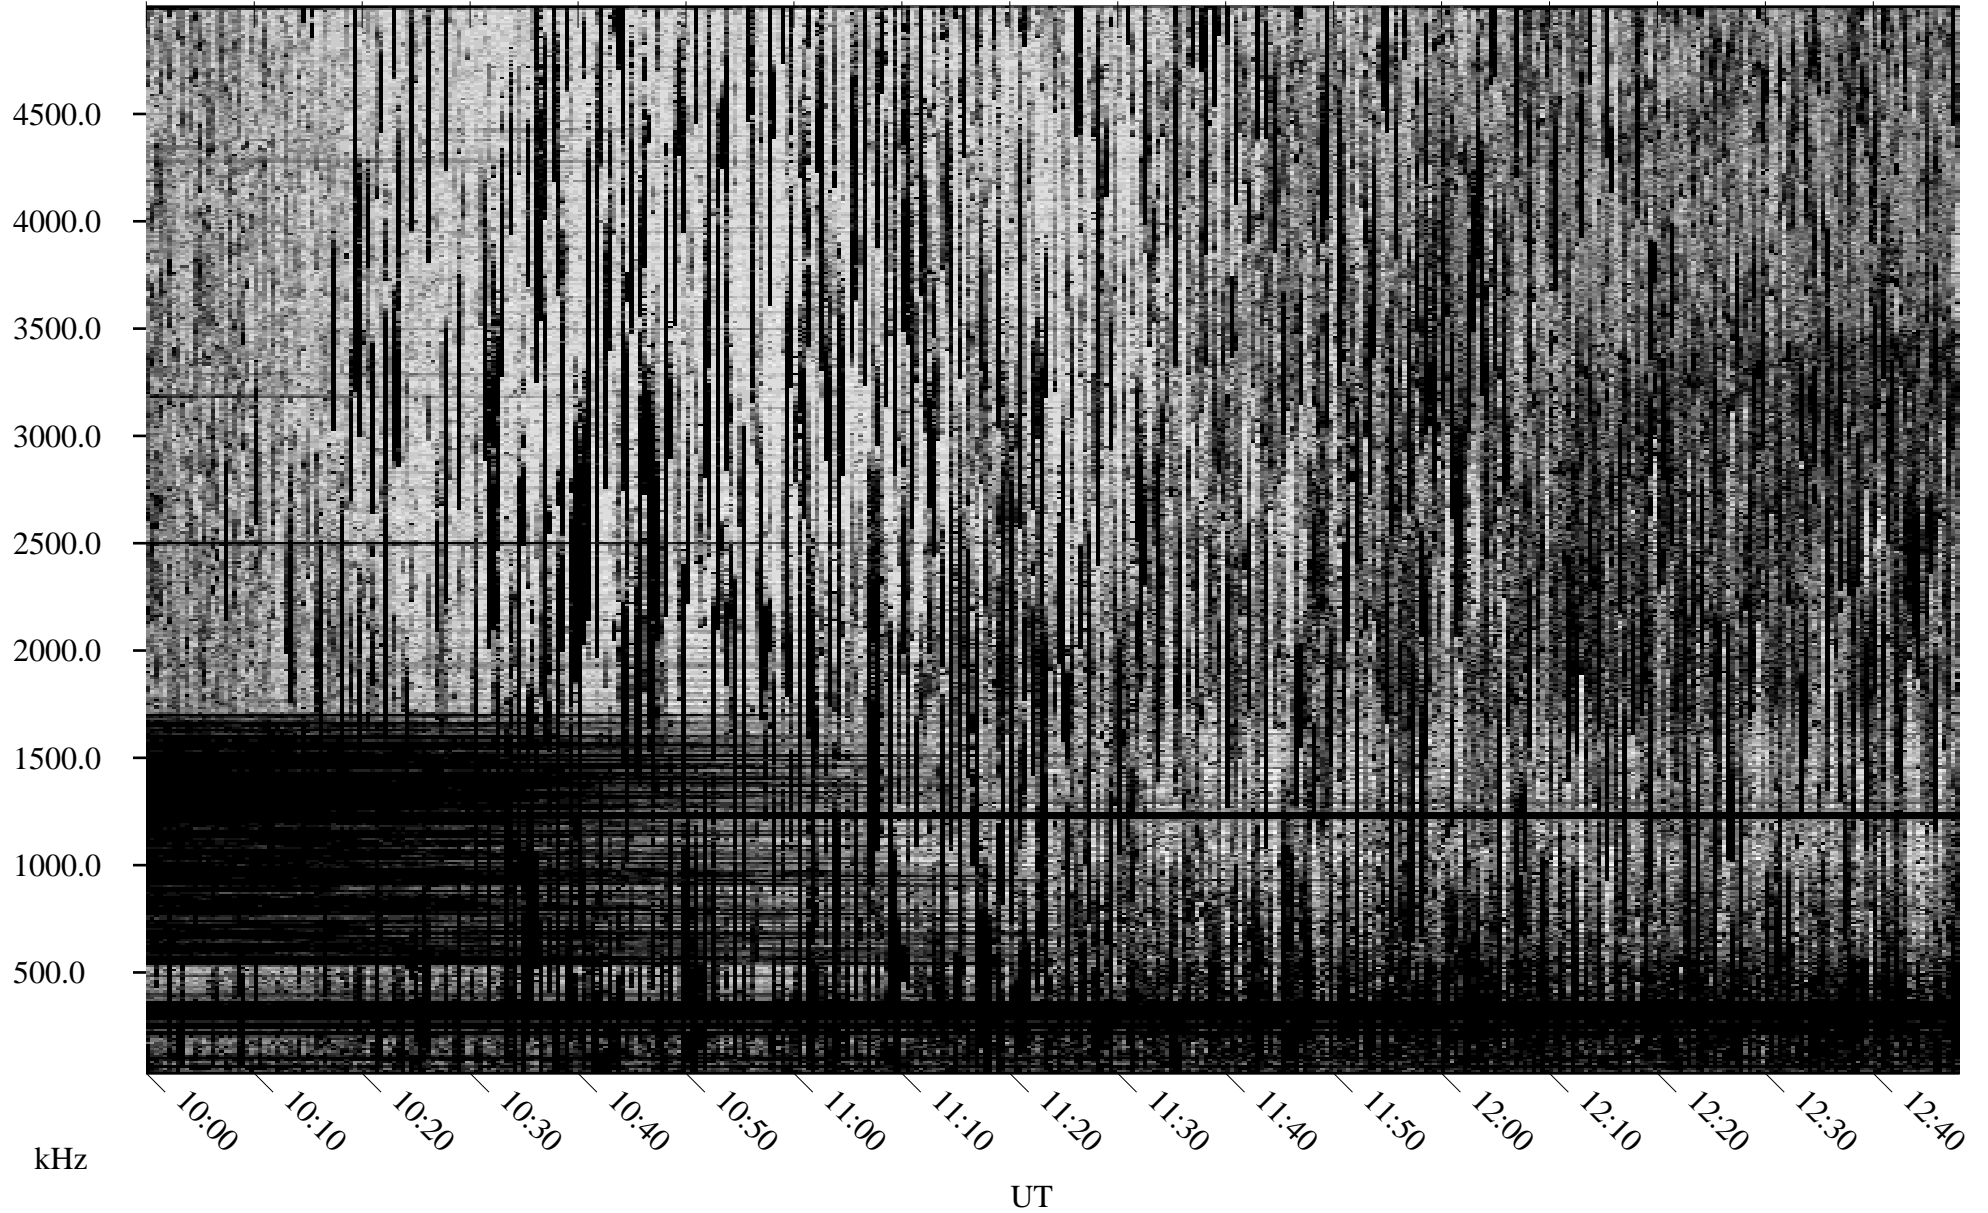

# 08/21/2008 Churchill, Manitoba

Linear Scale    Black = 161    White = 15

ch082331.r00SUm max\_12

Page 5

# 08/21/2008 Churchill, Manitoba

Linear Scale    Black = 161    White = 15

ch08233l.r00SUm max\_12

Page 6

# 08/21/2008 Churchill, Manitoba

Linear Scale    Black = 161    White = 15

ch082331.r00SUm max\_12

Page 7