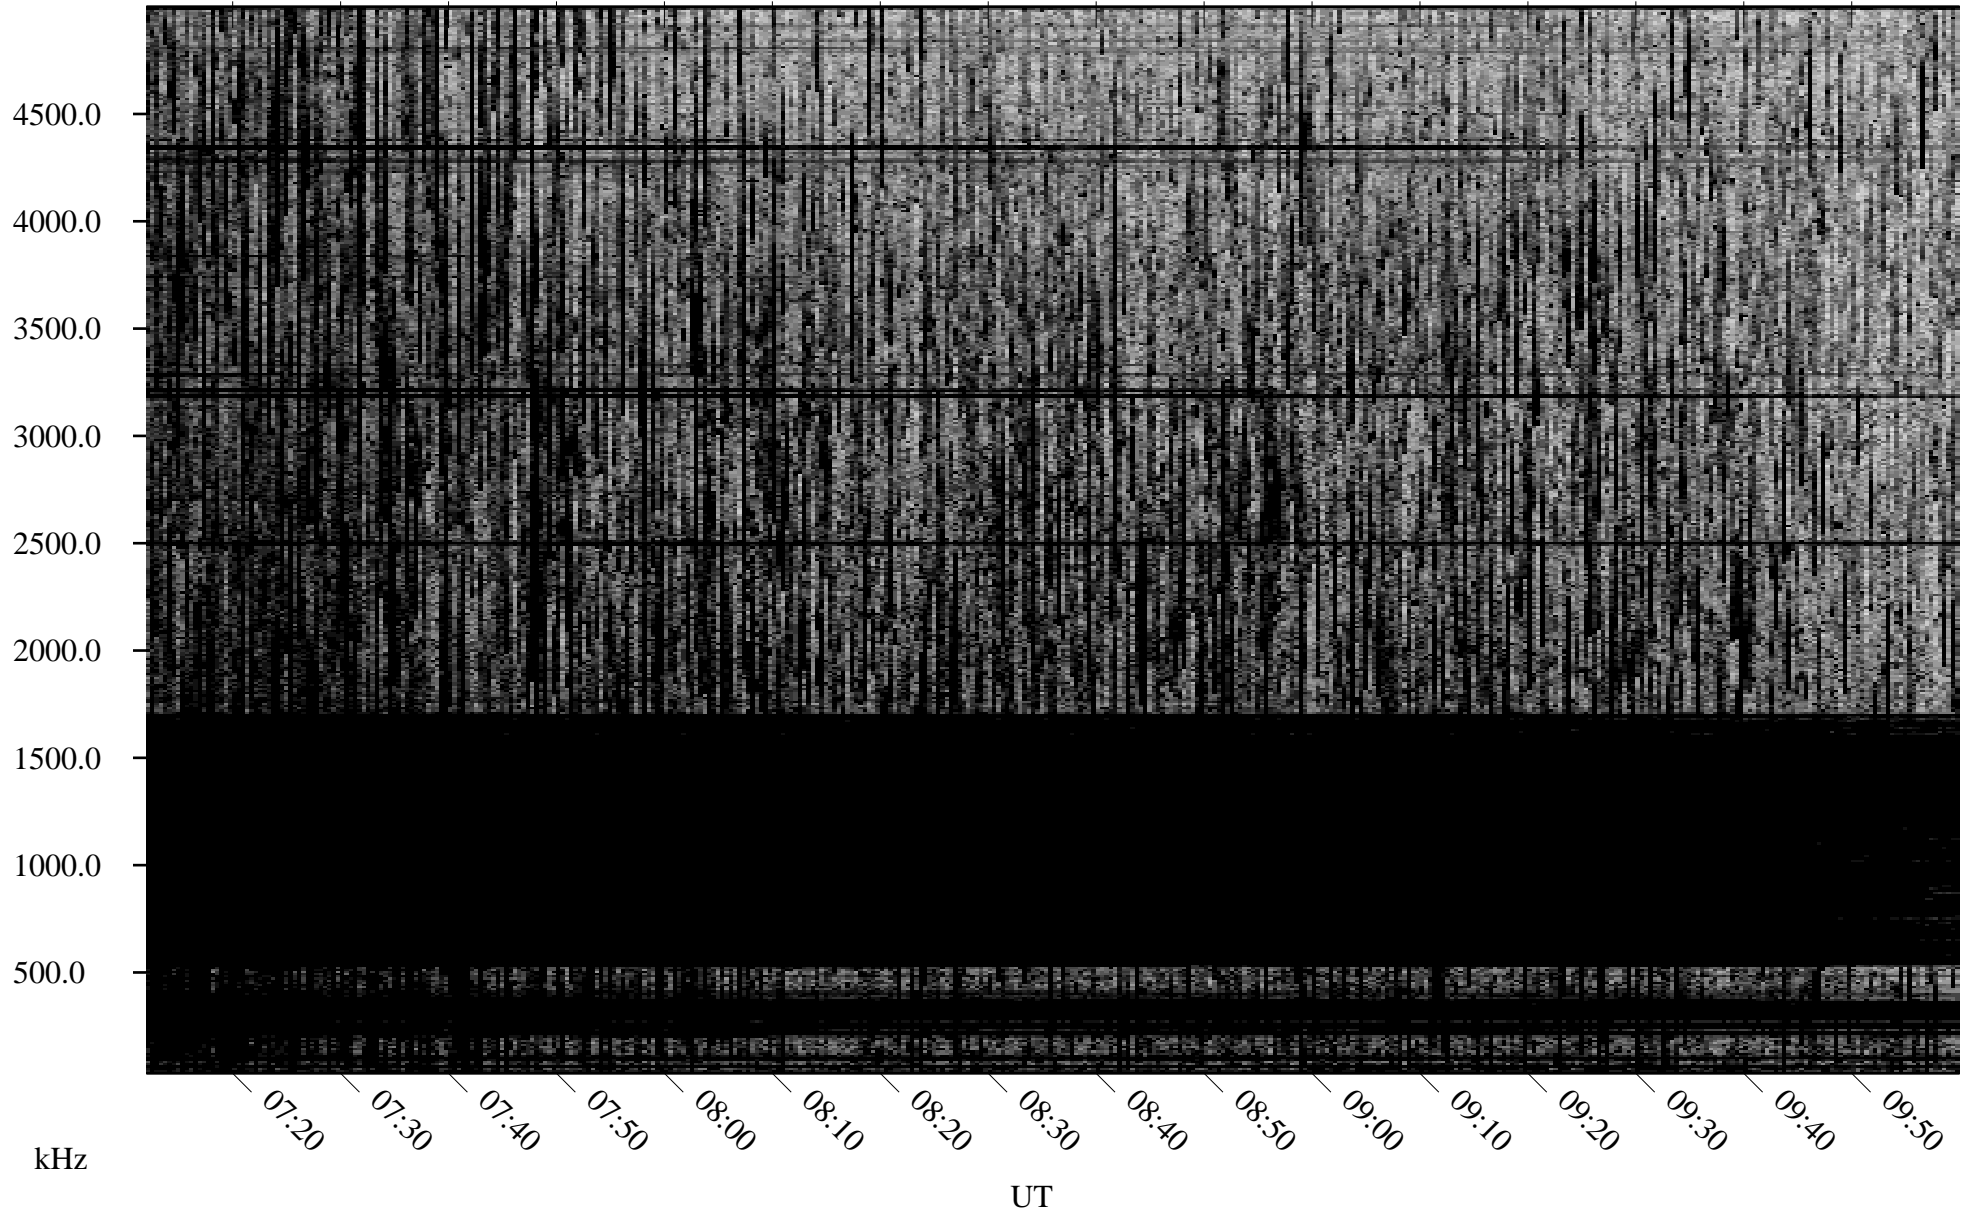

# 08/21/2008 Churchill, Manitoba

Linear Scale    Black = 161    White = 15

ch08233l.r00SUm max\_12

Page 4

# 08/21/2008 Churchill, Manitoba

Linear Scale    Black = 161    White = 15

ch082331.r00SUm max\_12

Page 5