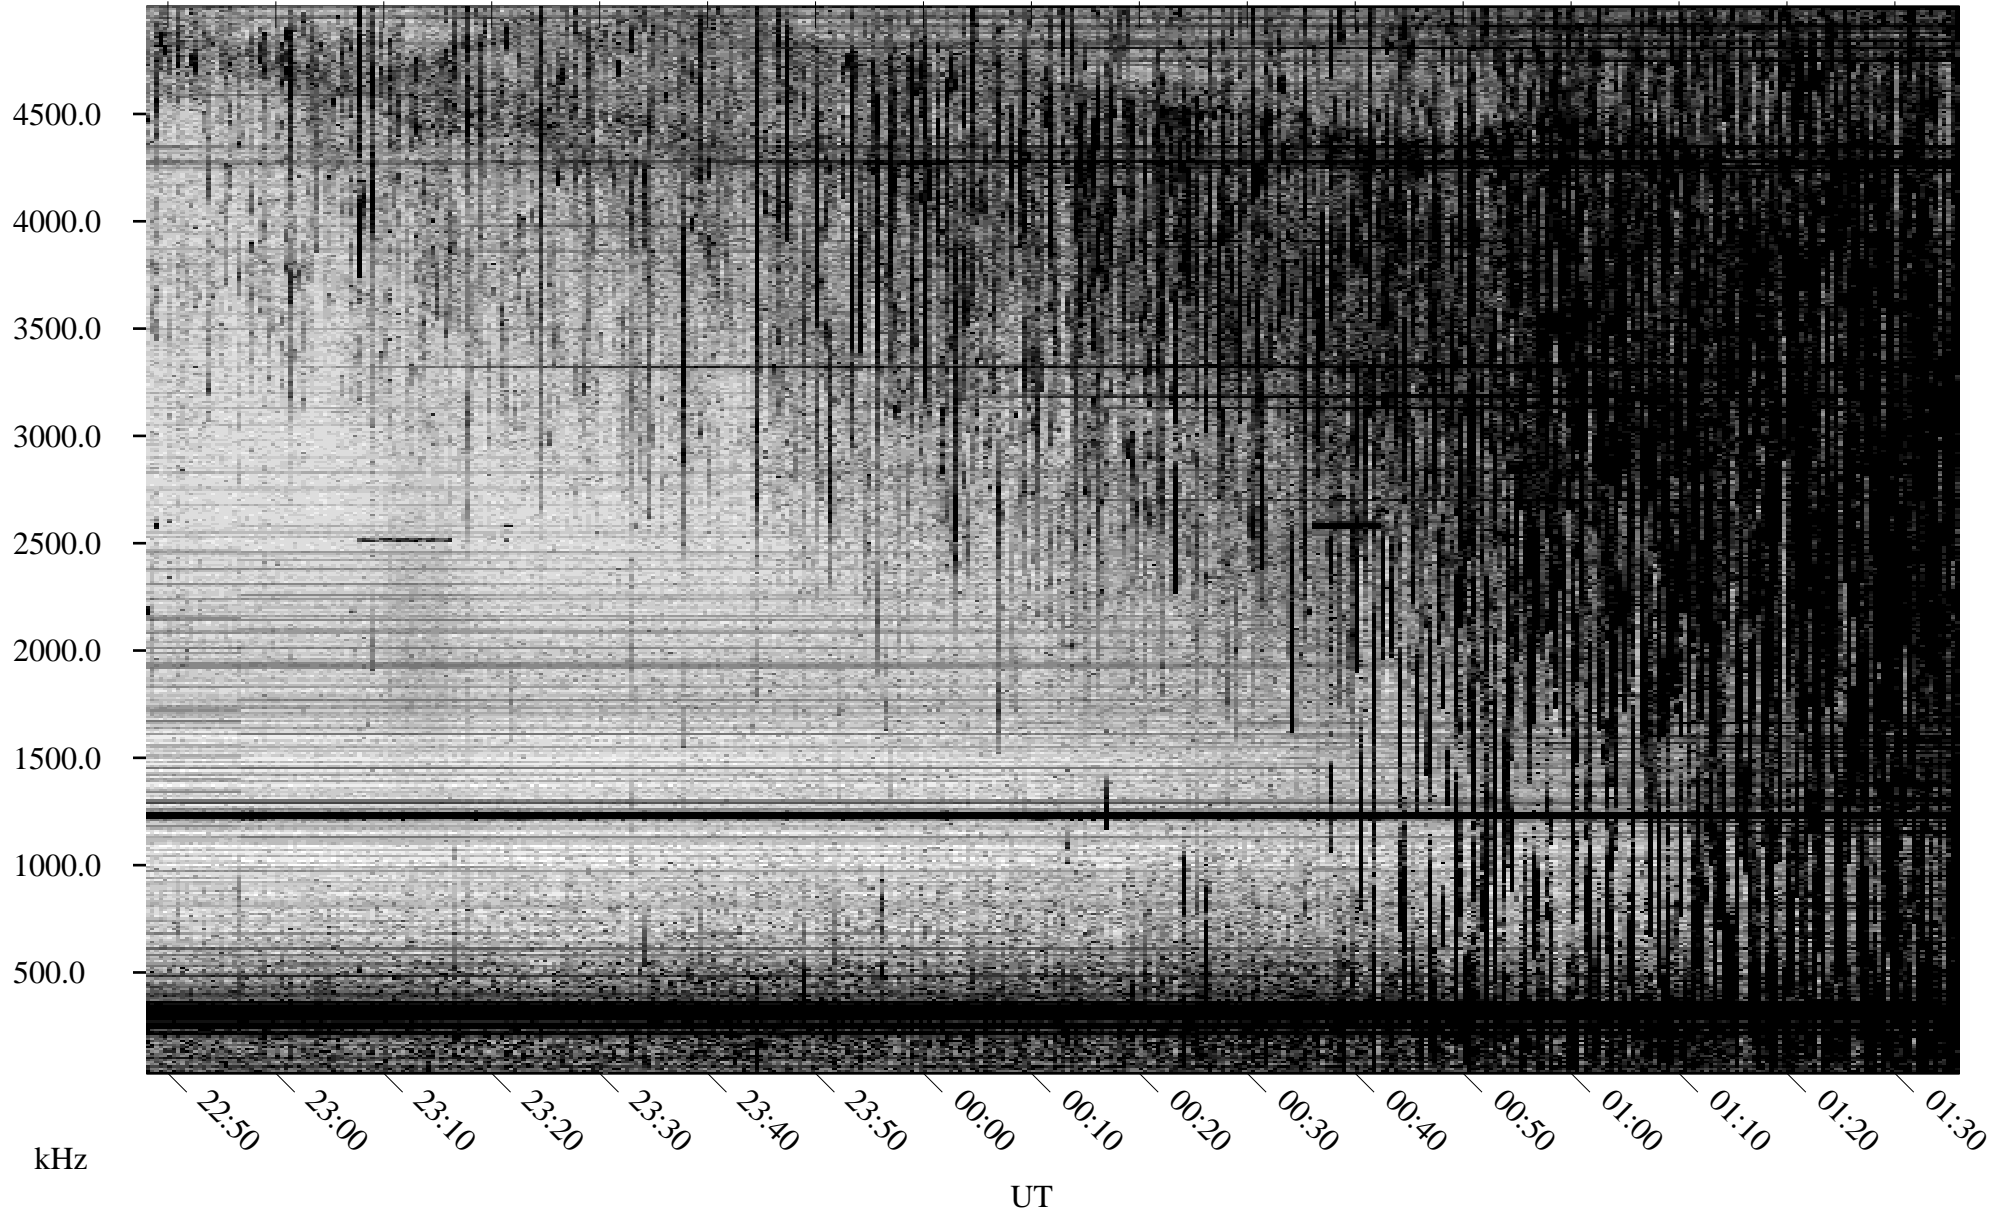

# 08/20/2008 Churchill, Manitoba

Linear Scale    Black = 161    White = 15

ch08233l.r00SUm max\_12

Page 1

# 08/20/2008 Churchill, Manitoba

Linear Scale    Black = 161    White = 15

ch082331l.r00SUm max\_12

Page 2

# 08/21/2008 Churchill, Manitoba

Linear Scale    Black = 161    White = 15

ch08233l.r00SUm max\_12

Page 3

# 08/21/2008 Churchill, Manitoba

Linear Scale    Black = 161    White = 15

ch08233l.r00SUm max\_12

Page 4