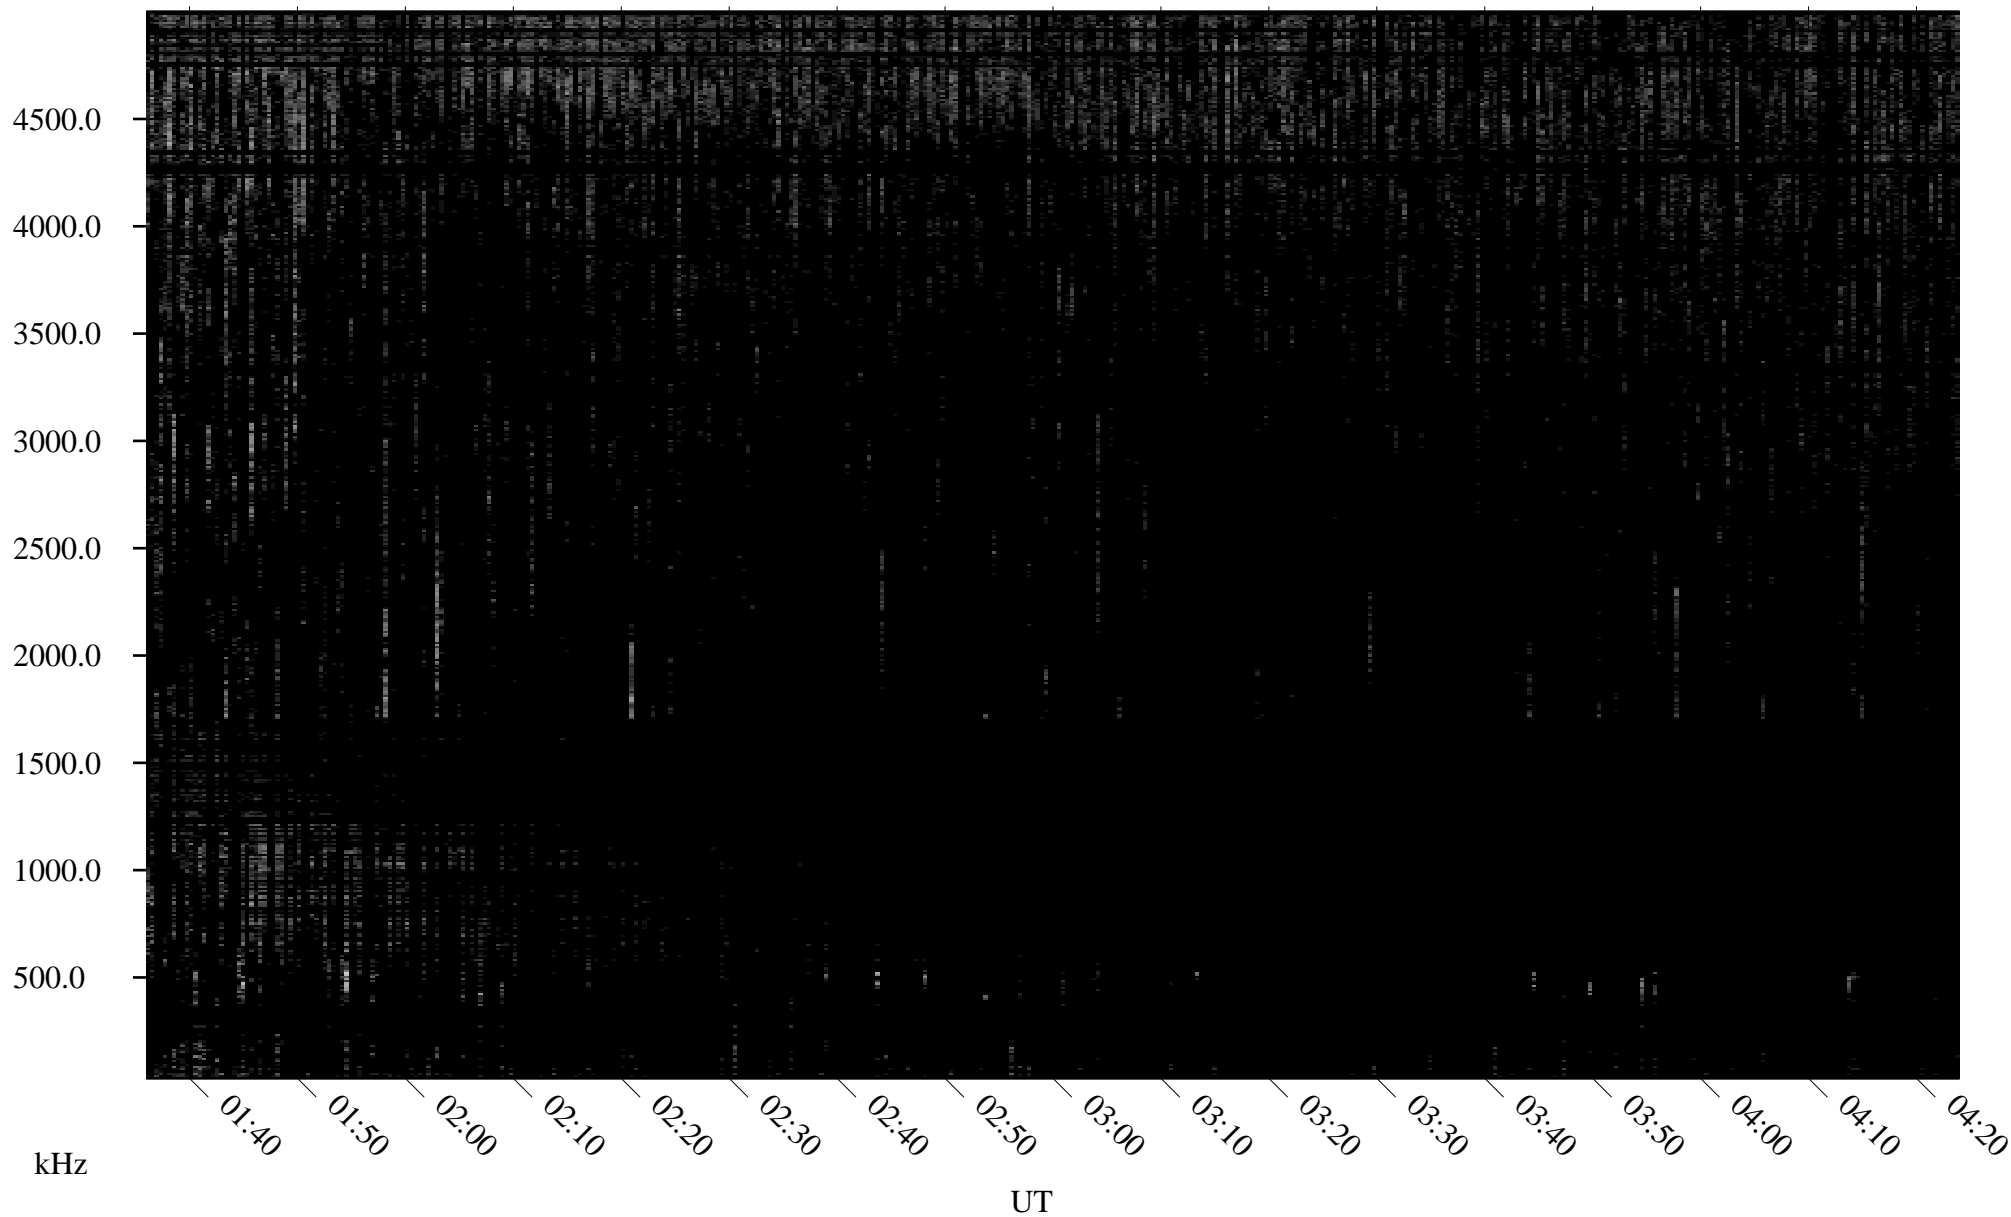

# 08/20/2008 Churchill, Manitoba

Linear Scale    Black = 161    White = 15

ch08233l.r00SUm max\_12

Page 1

# 08/20/2008 Churchill, Manitoba

Linear Scale    Black = 161    White = 15

ch082331l.r00SUm max\_12

Page 2

# 08/21/2008 Churchill, Manitoba

Linear Scale    Black = 161    White = 15

ch08233l.r00SUm max\_12

Page 3

# 08/21/2008 Churchill, Manitoba

Linear Scale    Black = 161    White = 15

ch08233l.r00SUm max\_12

Page 4