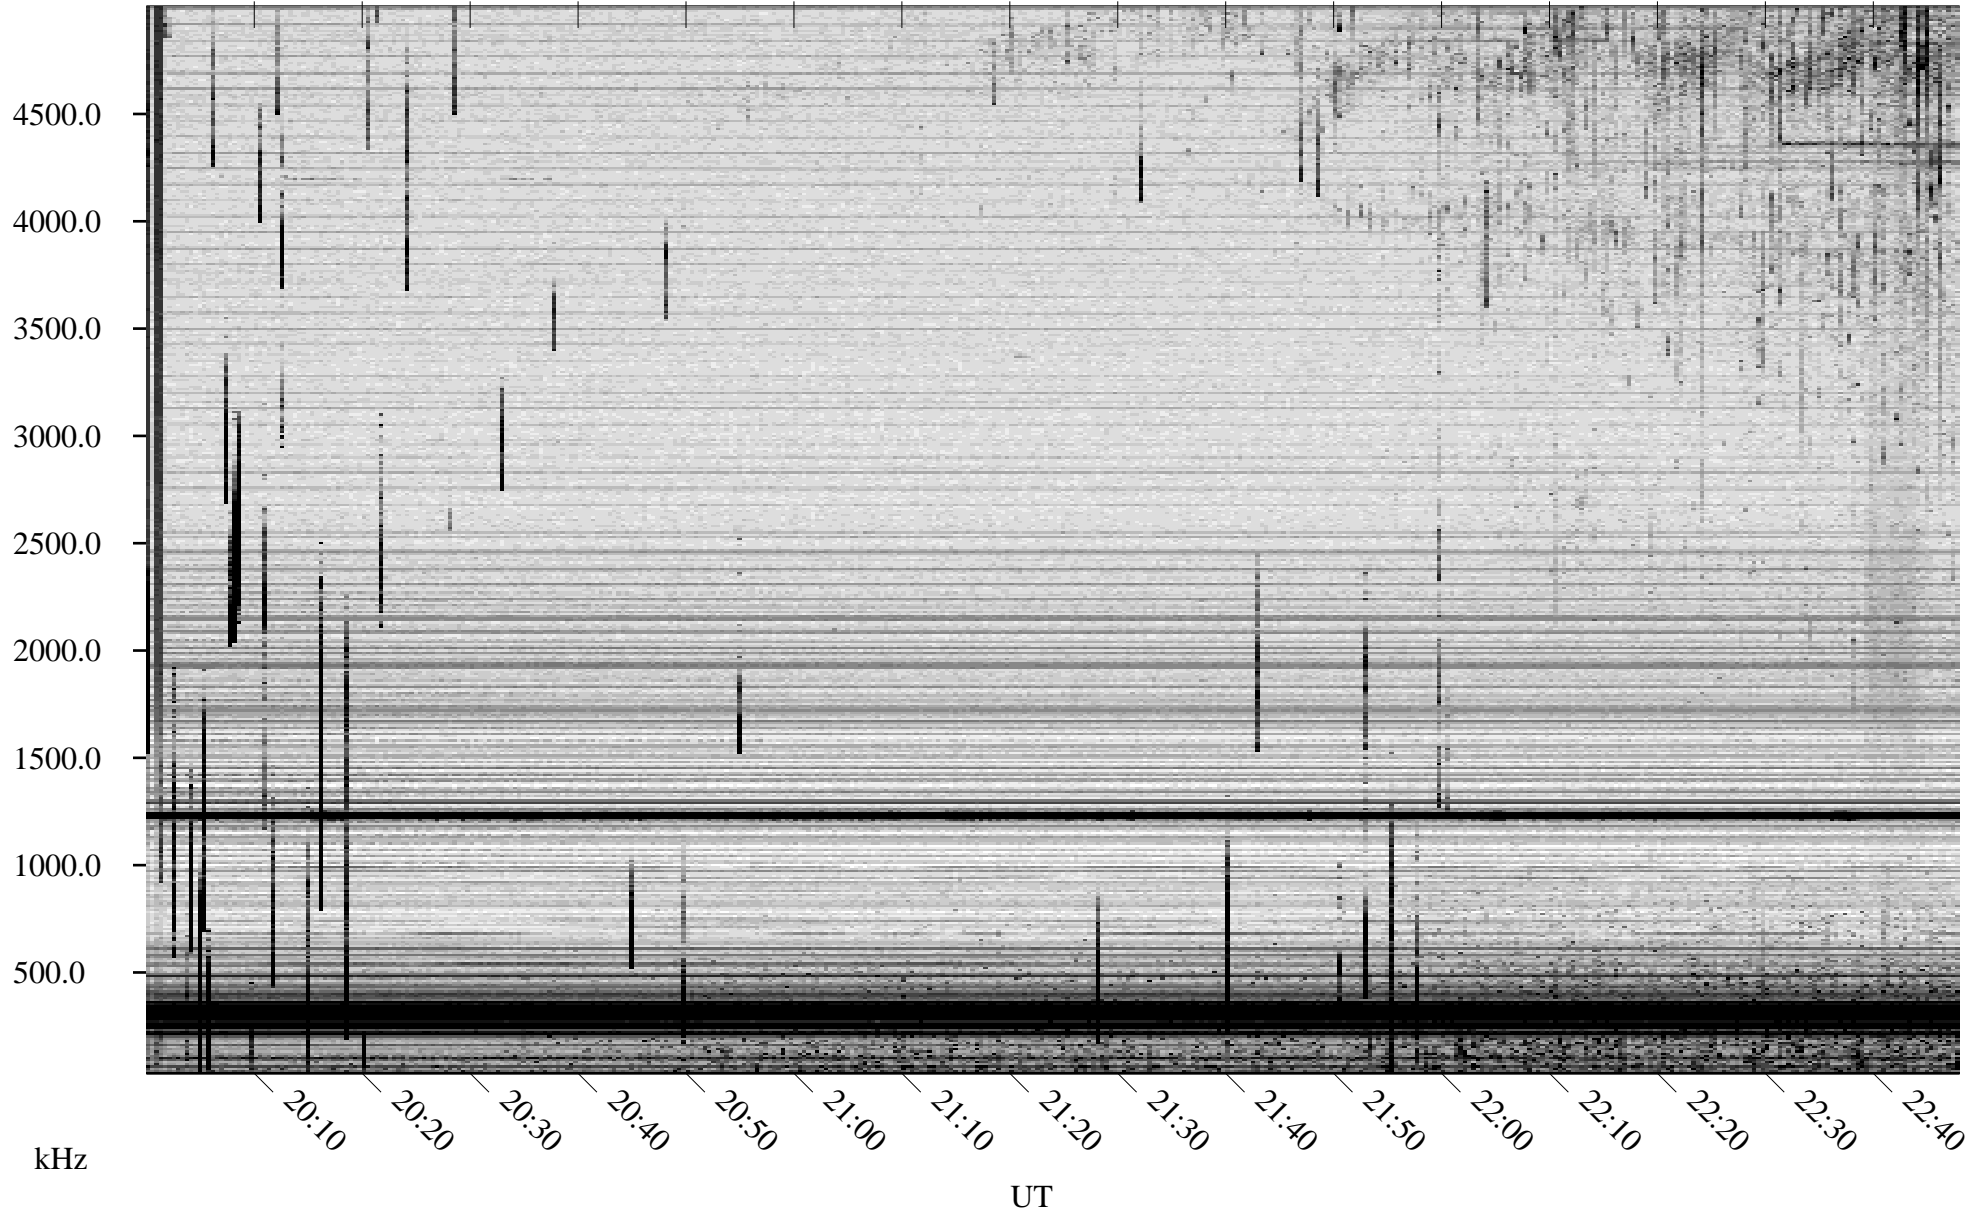

# 08/20/2008 Churchill, Manitoba

Linear Scale    Black = 161    White = 15

ch08233l.r00SUm max\_12

Page 1

# 08/20/2008 Churchill, Manitoba

Linear Scale    Black = 161    White = 15

ch082331l.r00SUm max\_12

Page 2

# 08/21/2008 Churchill, Manitoba

Linear Scale    Black = 161    White = 15

ch08233l.r00SUm max\_12

Page 3

# 08/21/2008 Churchill, Manitoba

Linear Scale    Black = 161    White = 15

ch08233l.r00SUm max\_12

Page 4