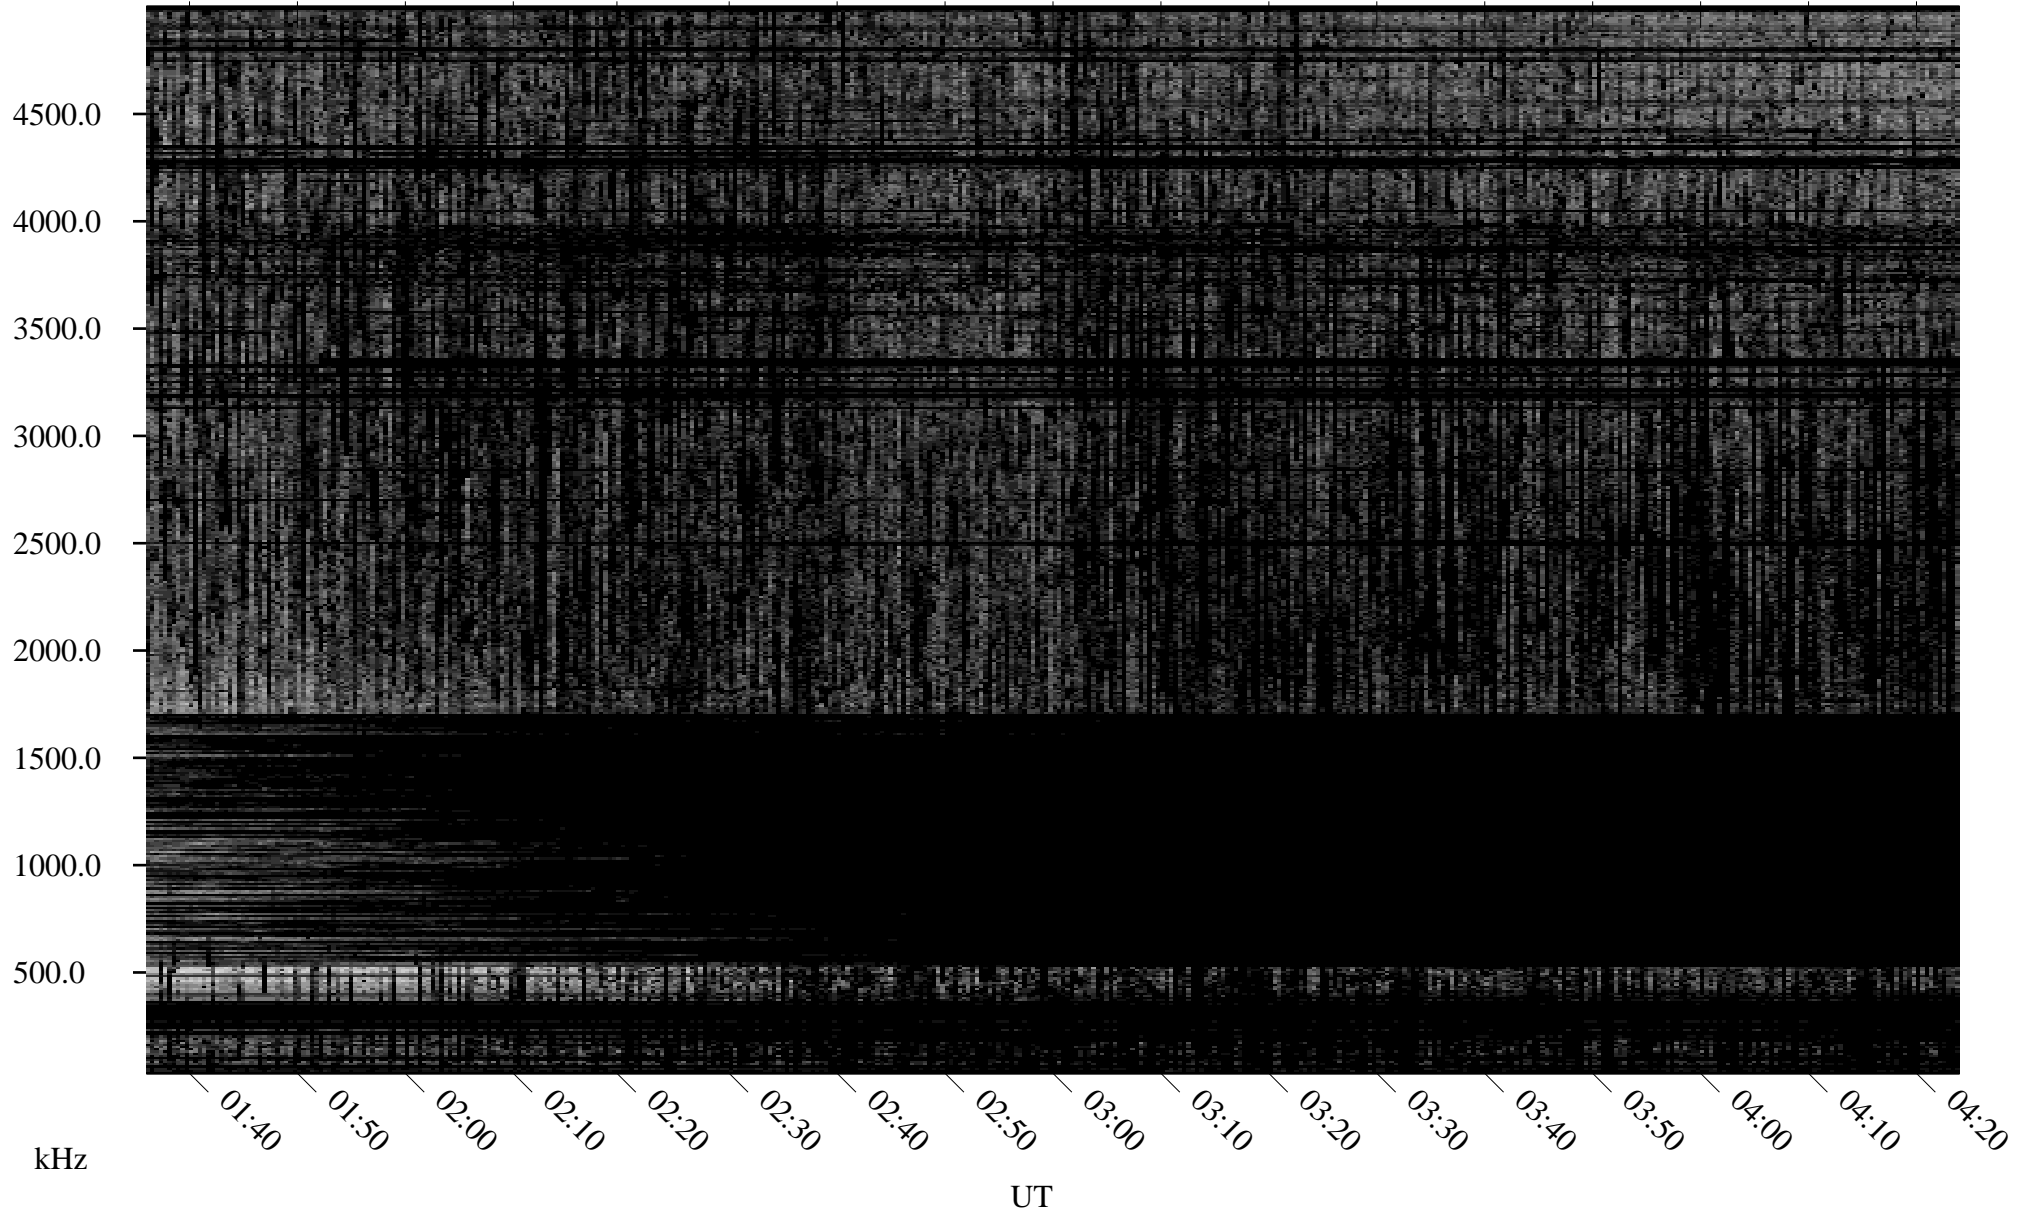

08/22/2008 Churchill, Manitoba

Linear Scale Black = 161 White = 15

ch08235l.r00SUm max_12

Page 1

08/22/2008 Churchill, Manitoba

Linear Scale Black = 161 White = 15

ch082351.r00SUm max_12

Page 2

08/23/2008 Churchill, Manitoba

Linear Scale Black = 161 White = 15

ch082351.r00SUm max_12

Page 3

08/23/2008 Churchill, Manitoba

Linear Scale Black = 161 White = 15

ch082351.r00SUm max_12

Page 4

08/23/2008 Churchill, Manitoba

Linear Scale Black = 161 White = 15

ch082351.r00SUm max_12

Page 5

08/23/2008 Churchill, Manitoba

Linear Scale Black = 161 White = 15

ch082351.r00SUm max_12

Page 6

08/23/2008 Churchill, Manitoba

Linear Scale Black = 161 White = 15

ch082351.r00SUm max_12

Page 7

08/23/2008 Churchill, Manitoba

Linear Scale Black = 161 White = 15

ch082351.r00SUm max_12