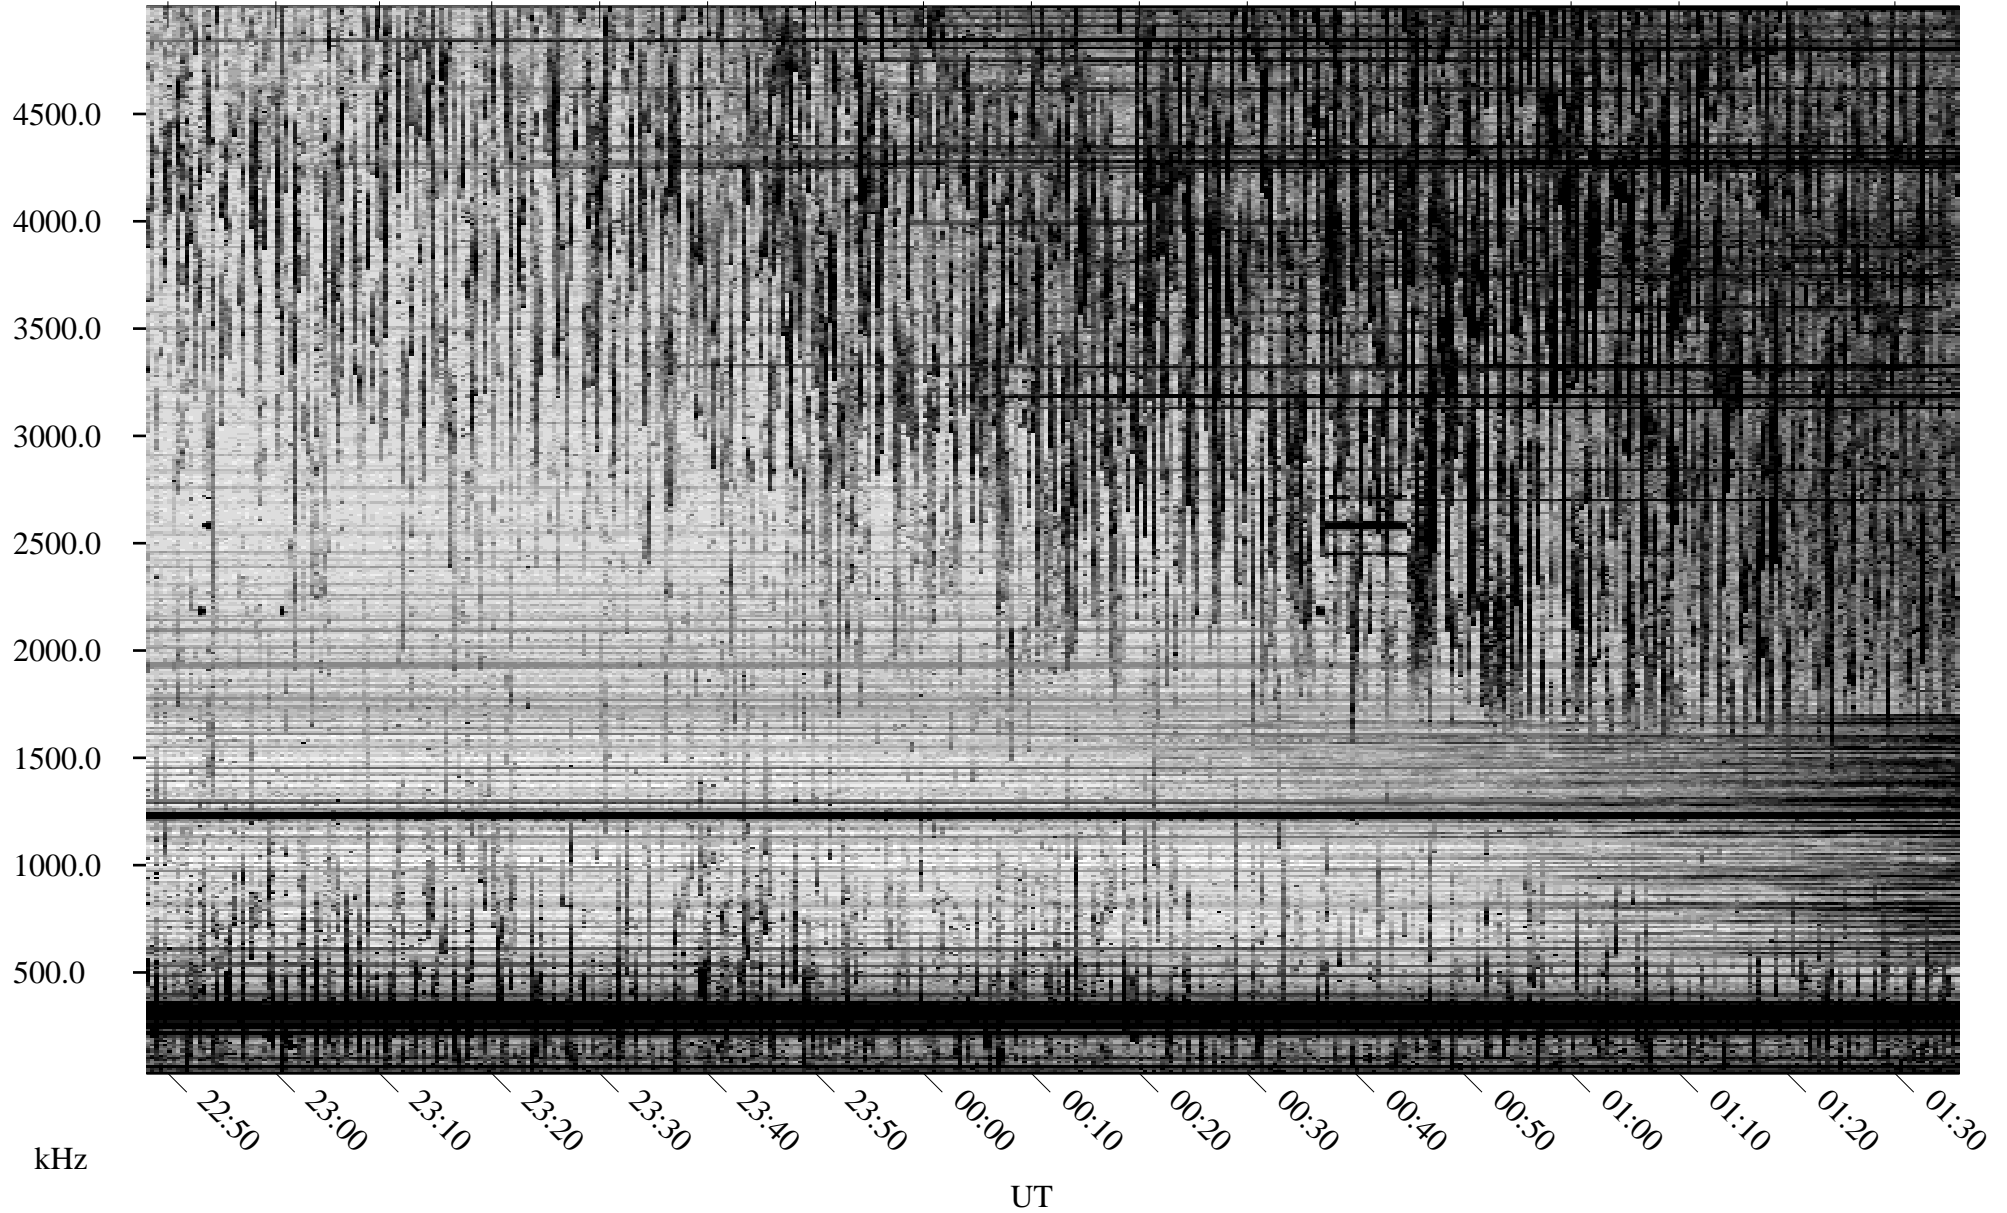

08/22/2008 Churchill, Manitoba

Linear Scale Black = 161 White = 15

ch08235l.r00SUm max_12

Page 1

08/22/2008 Churchill, Manitoba

Linear Scale Black = 161 White = 15

ch082351.r00SUm max_12

Page 2

08/23/2008 Churchill, Manitoba

Linear Scale Black = 161 White = 15

ch082351.r00SUm max_12

Page 3

08/23/2008 Churchill, Manitoba

Linear Scale Black = 161 White = 15

ch082351.r00SUm max_12

Page 4

08/23/2008 Churchill, Manitoba

Linear Scale Black = 161 White = 15

ch082351.r00SUm max_12

Page 5

08/23/2008 Churchill, Manitoba

Linear Scale Black = 161 White = 15

ch082351.r00SUm max_12

Page 6

08/23/2008 Churchill, Manitoba

Linear Scale Black = 161 White = 15

ch082351.r00SUm max_12

Page 7

08/23/2008 Churchill, Manitoba

Linear Scale Black = 161 White = 15

ch082351.r00SUm max_12