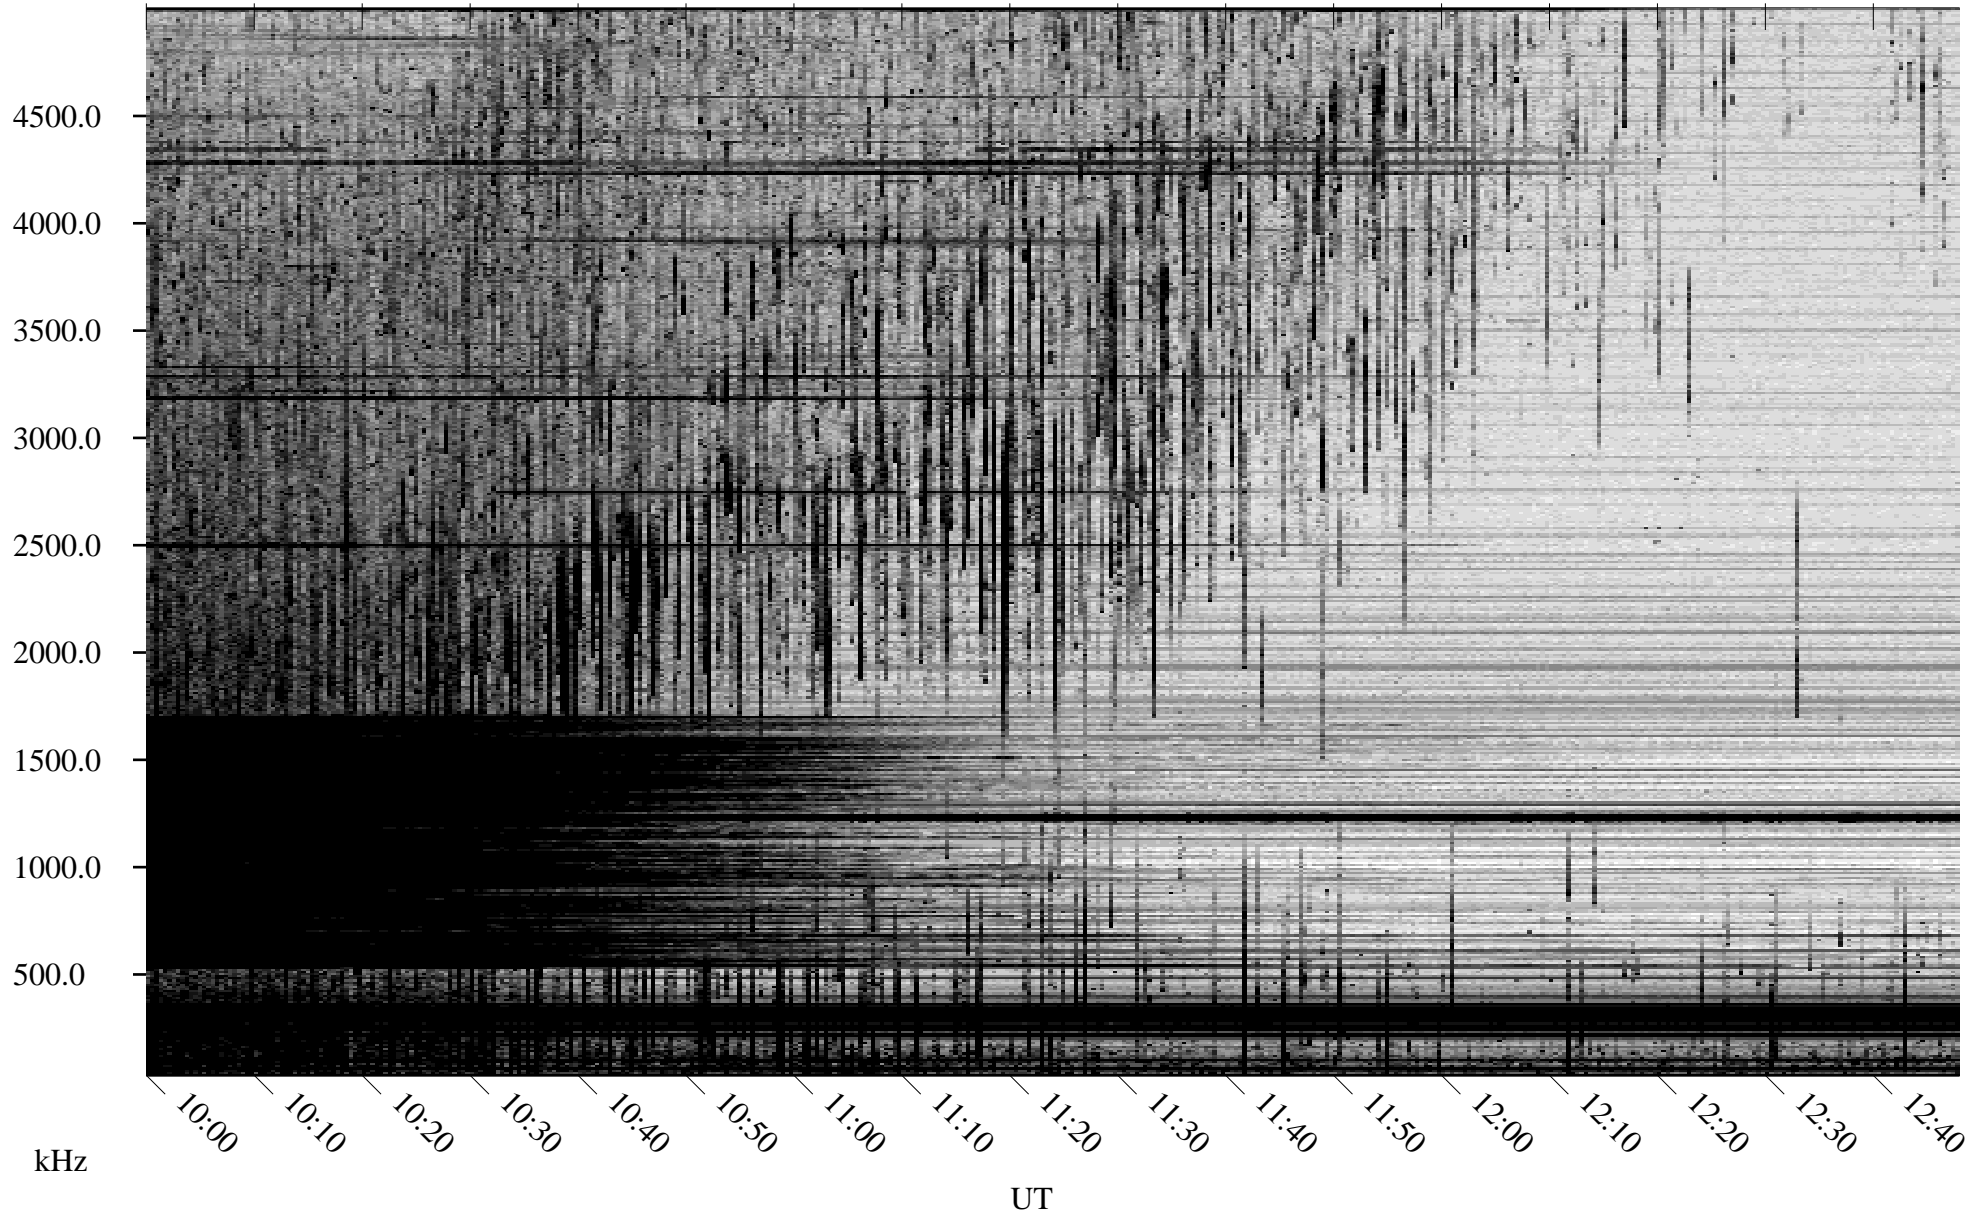

08/22/2008 Churchill, Manitoba

Linear Scale Black = 161 White = 15

ch08235l.r00SUm max_12

Page 1

08/22/2008 Churchill, Manitoba

Linear Scale Black = 161 White = 15

ch082351.r00SUm max_12

Page 2

08/23/2008 Churchill, Manitoba

Linear Scale Black = 161 White = 15

ch082351.r00SUm max_12

Page 3

08/23/2008 Churchill, Manitoba

Linear Scale Black = 161 White = 15

ch082351.r00SUm max_12

Page 4

08/23/2008 Churchill, Manitoba

Linear Scale Black = 161 White = 15

ch082351.r00SUm max_12

Page 5

08/23/2008 Churchill, Manitoba

Linear Scale Black = 161 White = 15

ch082351.r00SUm max_12

Page 6

08/23/2008 Churchill, Manitoba

Linear Scale Black = 161 White = 15

ch082351.r00SUm max_12

Page 7

08/23/2008 Churchill, Manitoba

Linear Scale Black = 161 White = 15

ch082351.r00SUm max_12