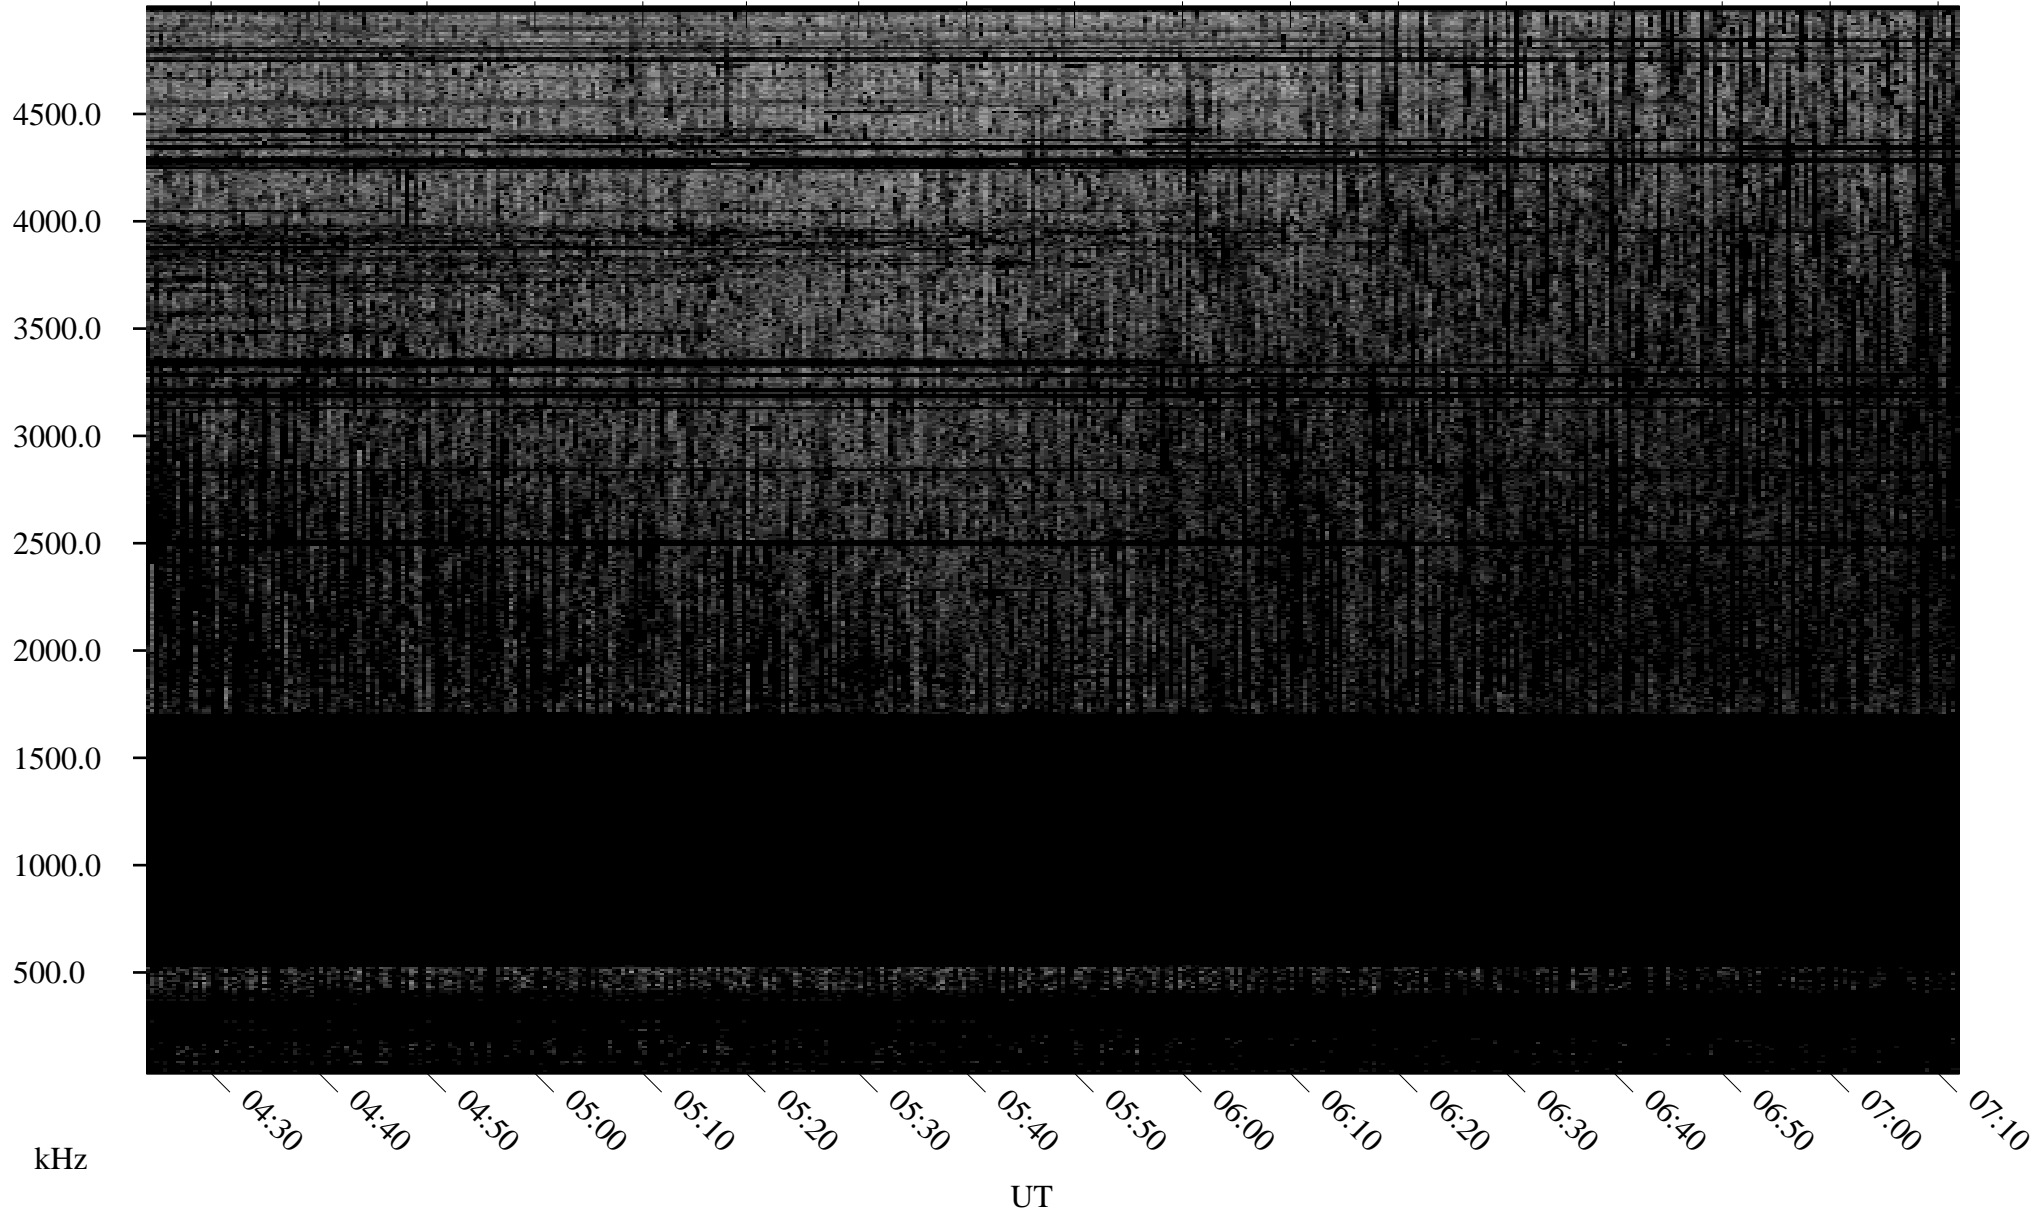

08/22/2008 Churchill, Manitoba

Linear Scale Black = 161 White = 15

ch08235l.r00SUm max_12

Page 1

08/22/2008 Churchill, Manitoba

Linear Scale Black = 161 White = 15

ch082351.r00SUm max_12

Page 2

08/23/2008 Churchill, Manitoba

Linear Scale Black = 161 White = 15

ch082351.r00SUm max_12

Page 3

08/23/2008 Churchill, Manitoba

Linear Scale Black = 161 White = 15

ch082351.r00SUm max_12

Page 4

08/23/2008 Churchill, Manitoba

Linear Scale Black = 161 White = 15

ch082351.r00SUm max_12

Page 5

08/23/2008 Churchill, Manitoba

Linear Scale Black = 161 White = 15

ch082351.r00SUm max_12

Page 6

08/23/2008 Churchill, Manitoba

Linear Scale Black = 161 White = 15

ch082351.r00SUm max_12

Page 7

08/23/2008 Churchill, Manitoba

Linear Scale Black = 161 White = 15

ch082351.r00SUm max_12