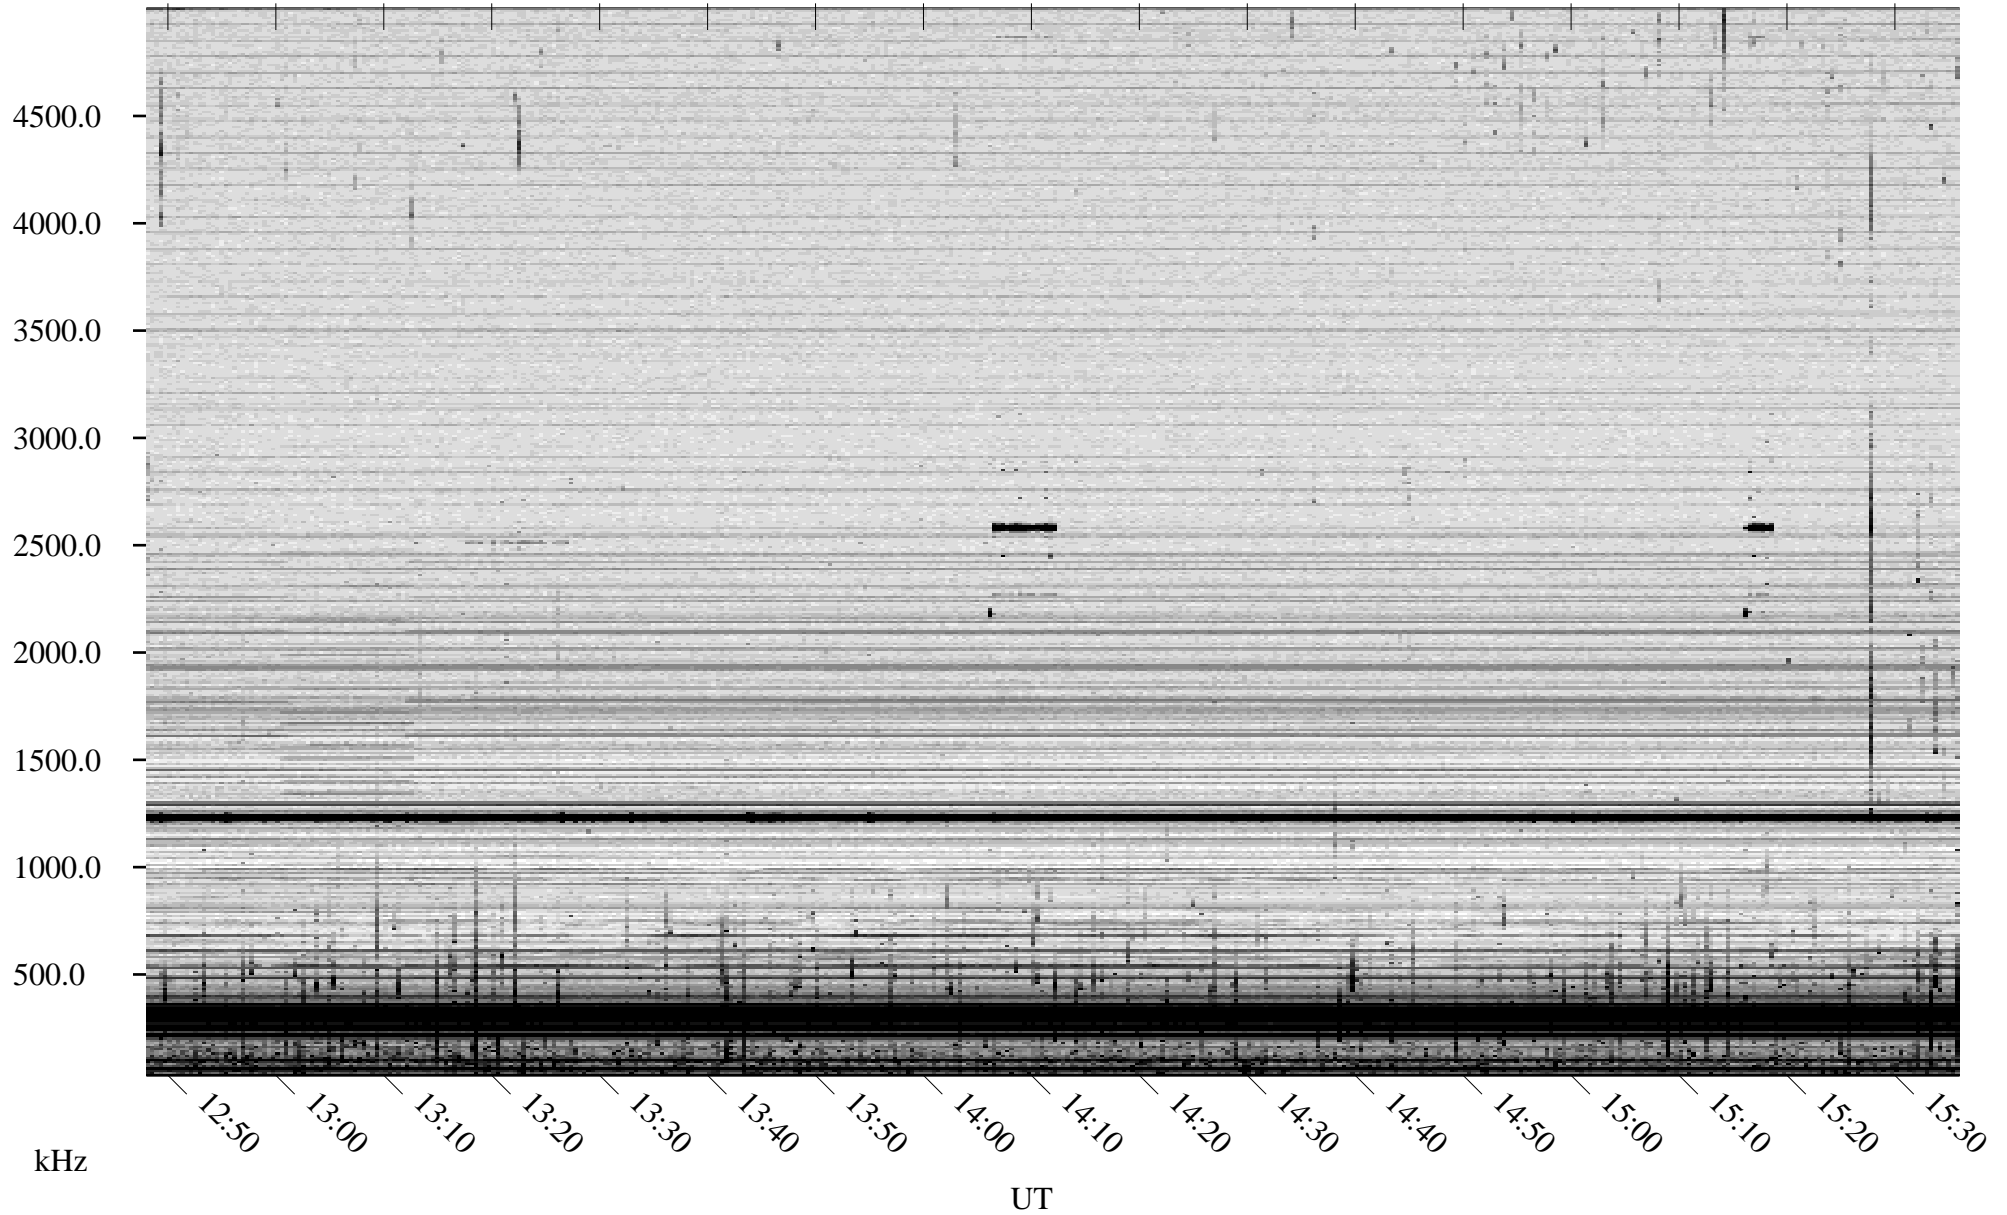

08/22/2008 Churchill, Manitoba

Linear Scale Black = 161 White = 15

ch08235l.r00SUm max_12

Page 1

08/22/2008 Churchill, Manitoba

Linear Scale Black = 161 White = 15

ch082351.r00SUm max_12

Page 2

08/23/2008 Churchill, Manitoba

Linear Scale Black = 161 White = 15

ch082351.r00SUm max_12

Page 3

08/23/2008 Churchill, Manitoba

Linear Scale Black = 161 White = 15

ch082351.r00SUm max_12

Page 4

08/23/2008 Churchill, Manitoba

Linear Scale Black = 161 White = 15

ch082351.r00SUm max_12

Page 5

08/23/2008 Churchill, Manitoba

Linear Scale Black = 161 White = 15

ch082351.r00SUm max_12

Page 6

08/23/2008 Churchill, Manitoba

Linear Scale Black = 161 White = 15

ch082351.r00SUm max_12

Page 7

08/23/2008 Churchill, Manitoba

Linear Scale Black = 161 White = 15

ch082351.r00SUm max_12