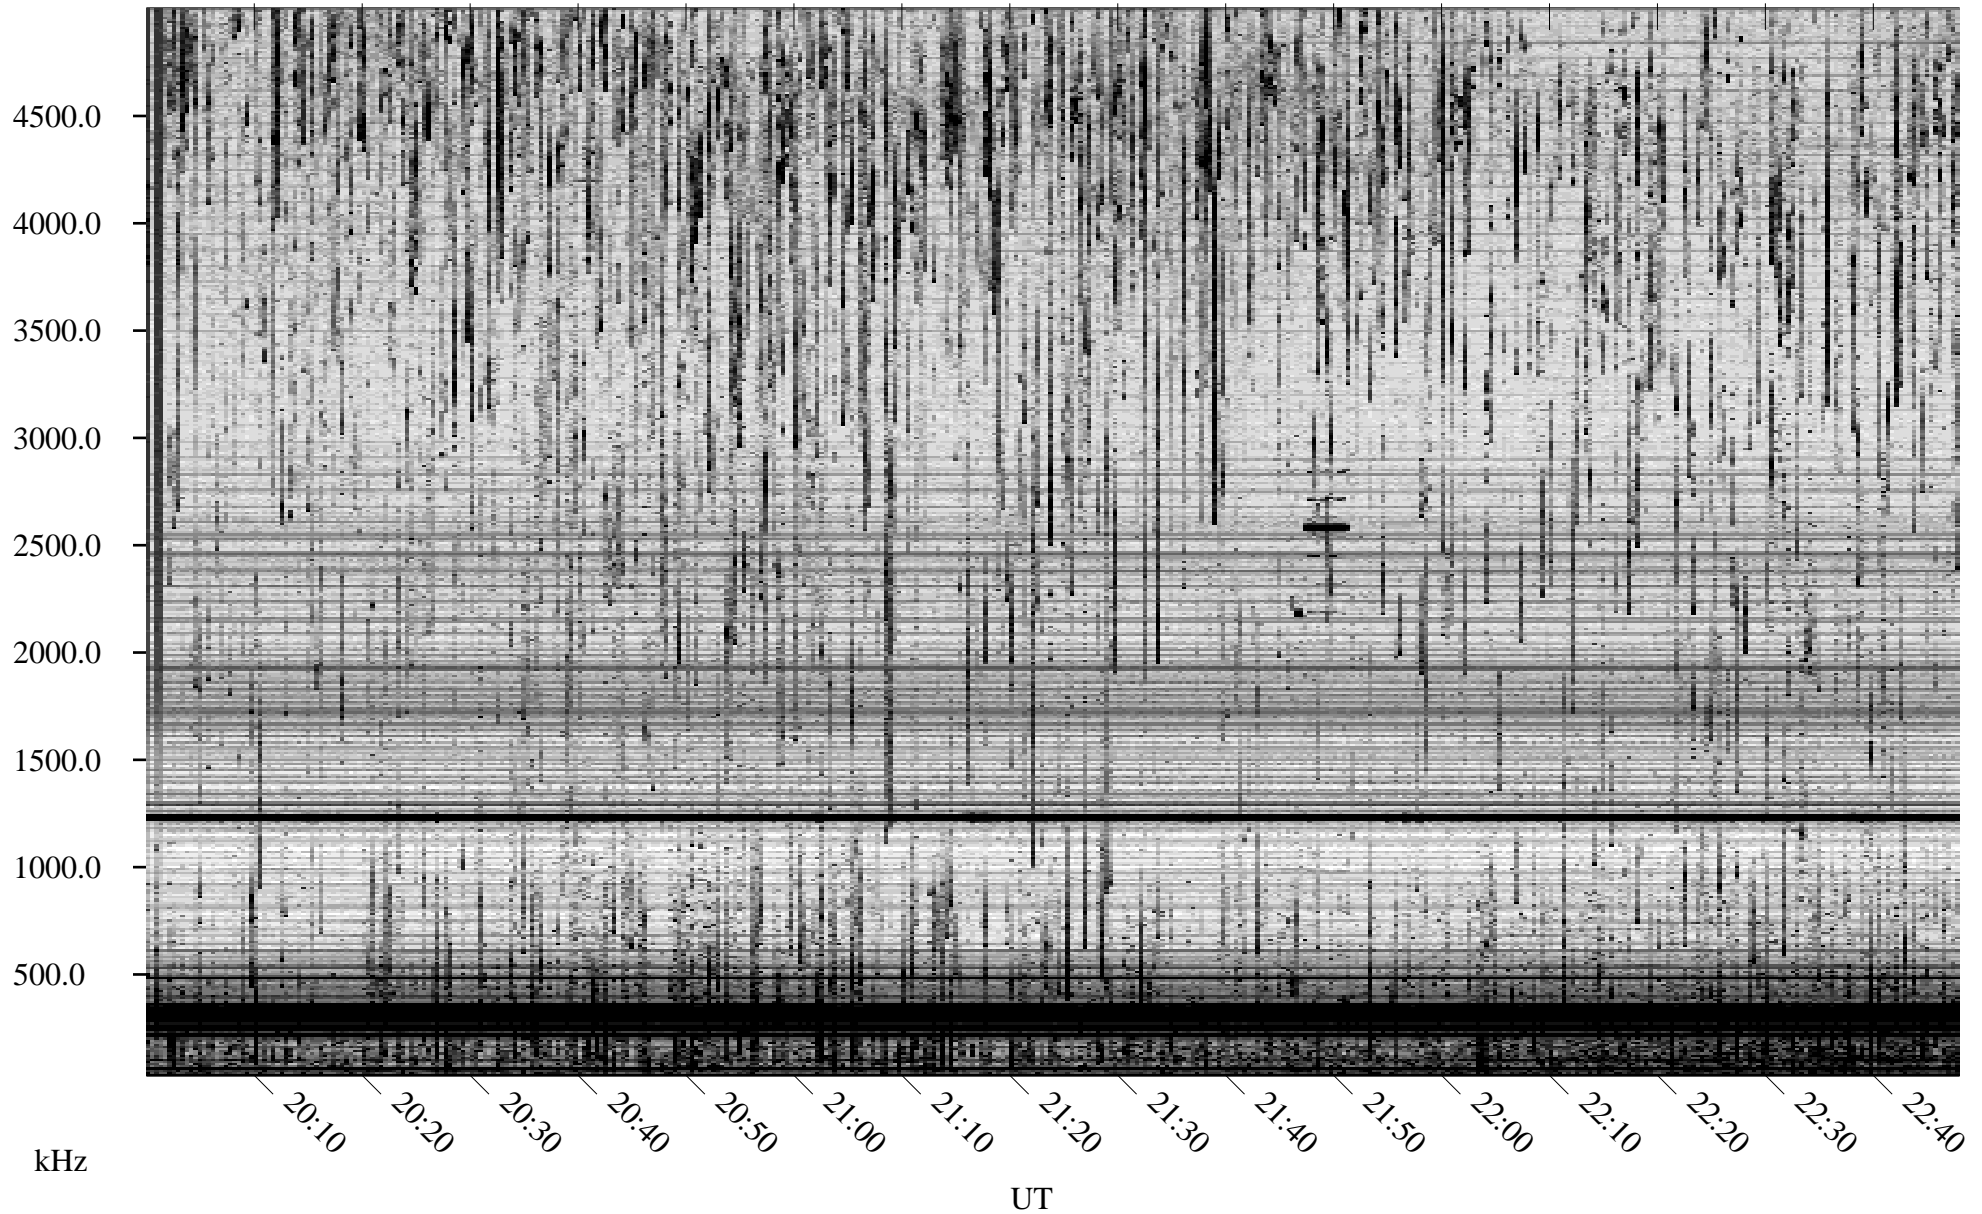

08/26/2008 Churchill, Manitoba

Linear Scale Black = 161 White = 15

ch08239l.r00SUm max_12

Page 1

08/26/2008 Churchill, Manitoba

Linear Scale Black = 161 White = 15

ch08239l.r00SUm max_12

Page 2

08/27/2008 Churchill, Manitoba

Linear Scale Black = 161 White = 15

ch08239l.r00SUm max_12

Page 3

08/27/2008 Churchill, Manitoba

Linear Scale Black = 161 White = 15

ch08239l.r00SUm max_12

Page 4

08/27/2008 Churchill, Manitoba

Linear Scale Black = 161 White = 15

ch08239l.r00SUm max_12

Page 5

08/27/2008 Churchill, Manitoba

Linear Scale Black = 161 White = 15

ch08239l.r00SUm max_12

Page 6

08/27/2008 Churchill, Manitoba

Linear Scale Black = 161 White = 15

ch08239l.r00SUm max_12

Page 7

08/27/2008 Churchill, Manitoba

Linear Scale Black = 161 White = 15

ch08239l.r00SUm max_12