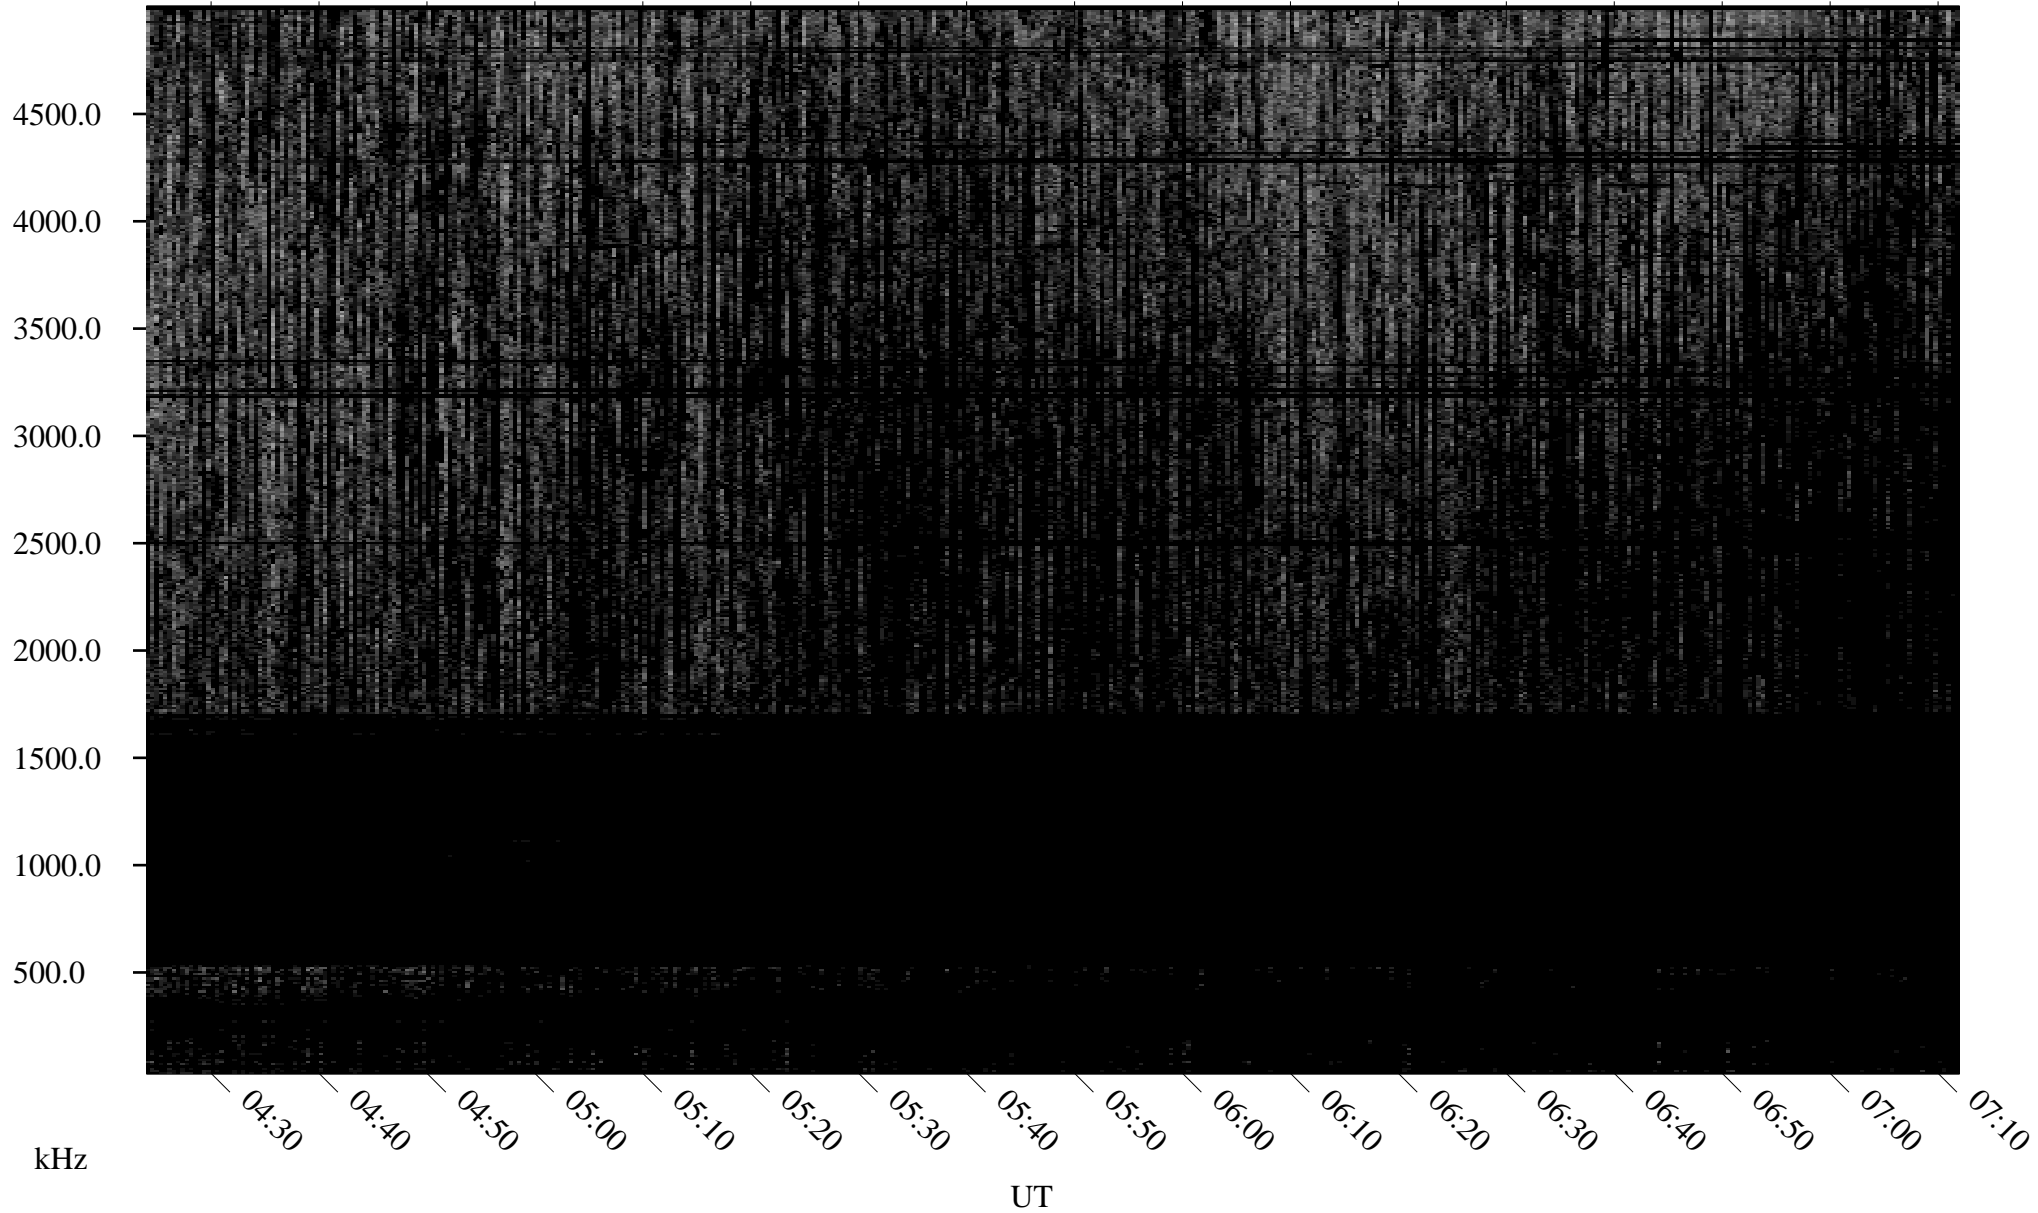

08/26/2008 Churchill, Manitoba

Linear Scale Black = 161 White = 15

ch08239l.r00SUm max_12

Page 1

08/26/2008 Churchill, Manitoba

Linear Scale Black = 161 White = 15

ch08239l.r00SUm max_12

Page 2

08/27/2008 Churchill, Manitoba

Linear Scale Black = 161 White = 15

ch08239l.r00SUm max_12

Page 3

08/27/2008 Churchill, Manitoba

Linear Scale Black = 161 White = 15

ch08239l.r00SUm max_12

Page 4

08/27/2008 Churchill, Manitoba

Linear Scale Black = 161 White = 15

ch08239l.r00SUm max_12

Page 5

08/27/2008 Churchill, Manitoba

Linear Scale Black = 161 White = 15

ch08239l.r00SUm max_12

Page 6

08/27/2008 Churchill, Manitoba

Linear Scale Black = 161 White = 15

ch08239l.r00SUm max_12

Page 7

08/27/2008 Churchill, Manitoba

Linear Scale Black = 161 White = 15

ch08239l.r00SUm max_12