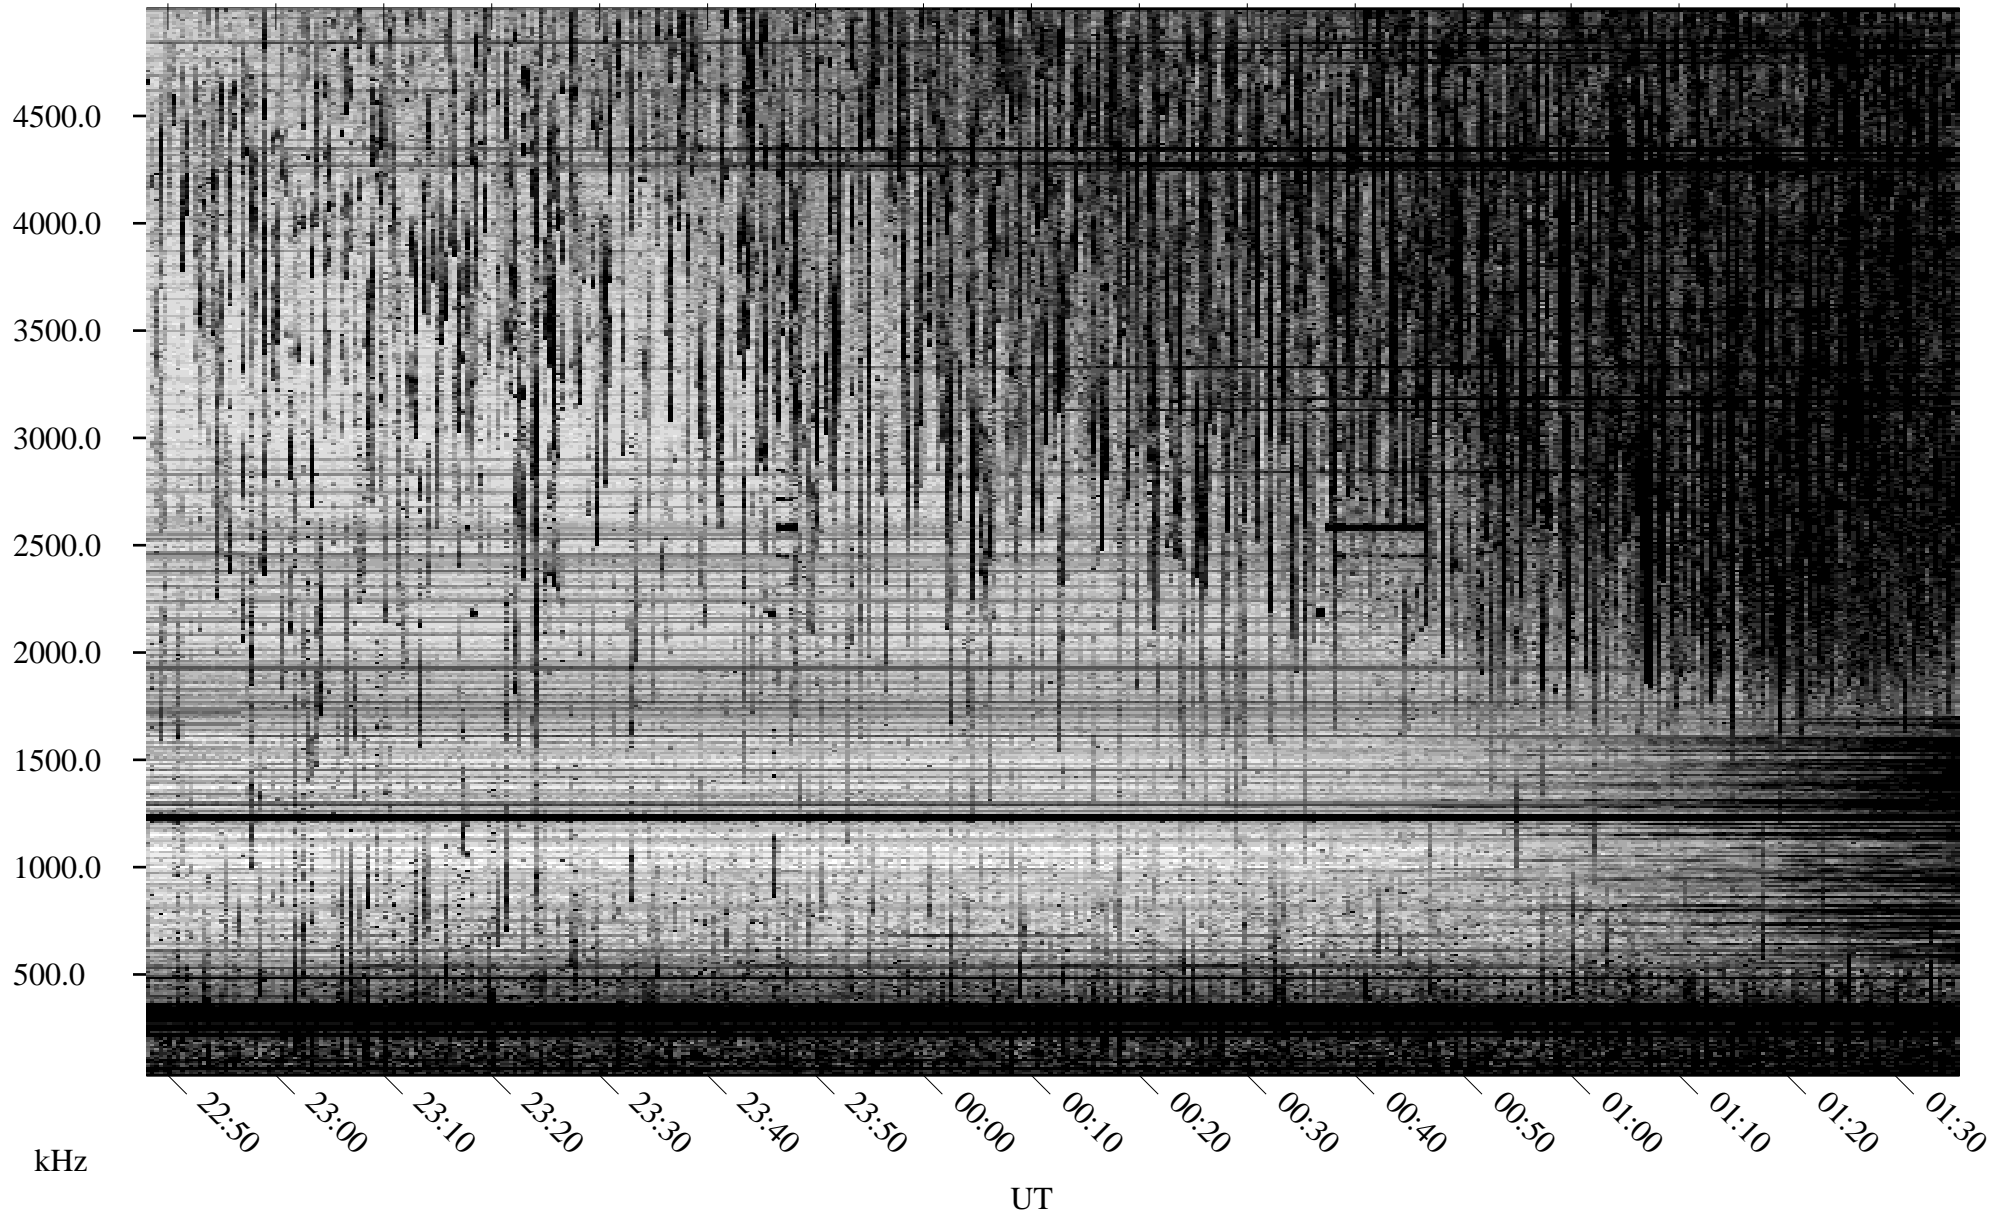

08/26/2008 Churchill, Manitoba

Linear Scale Black = 161 White = 15

ch08239l.r00SUm max_12

Page 1

08/26/2008 Churchill, Manitoba

Linear Scale Black = 161 White = 15

ch08239l.r00SUm max_12

Page 2

08/27/2008 Churchill, Manitoba

Linear Scale Black = 161 White = 15

ch08239l.r00SUm max_12

Page 3

08/27/2008 Churchill, Manitoba

Linear Scale Black = 161 White = 15

ch08239l.r00SUm max_12

Page 4

08/27/2008 Churchill, Manitoba

Linear Scale Black = 161 White = 15

ch08239l.r00SUm max_12

Page 5

08/27/2008 Churchill, Manitoba

Linear Scale Black = 161 White = 15

ch08239l.r00SUm max_12

Page 6

08/27/2008 Churchill, Manitoba

Linear Scale Black = 161 White = 15

ch08239l.r00SUm max_12

Page 7

08/27/2008 Churchill, Manitoba

Linear Scale Black = 161 White = 15

ch08239l.r00SUm max_12