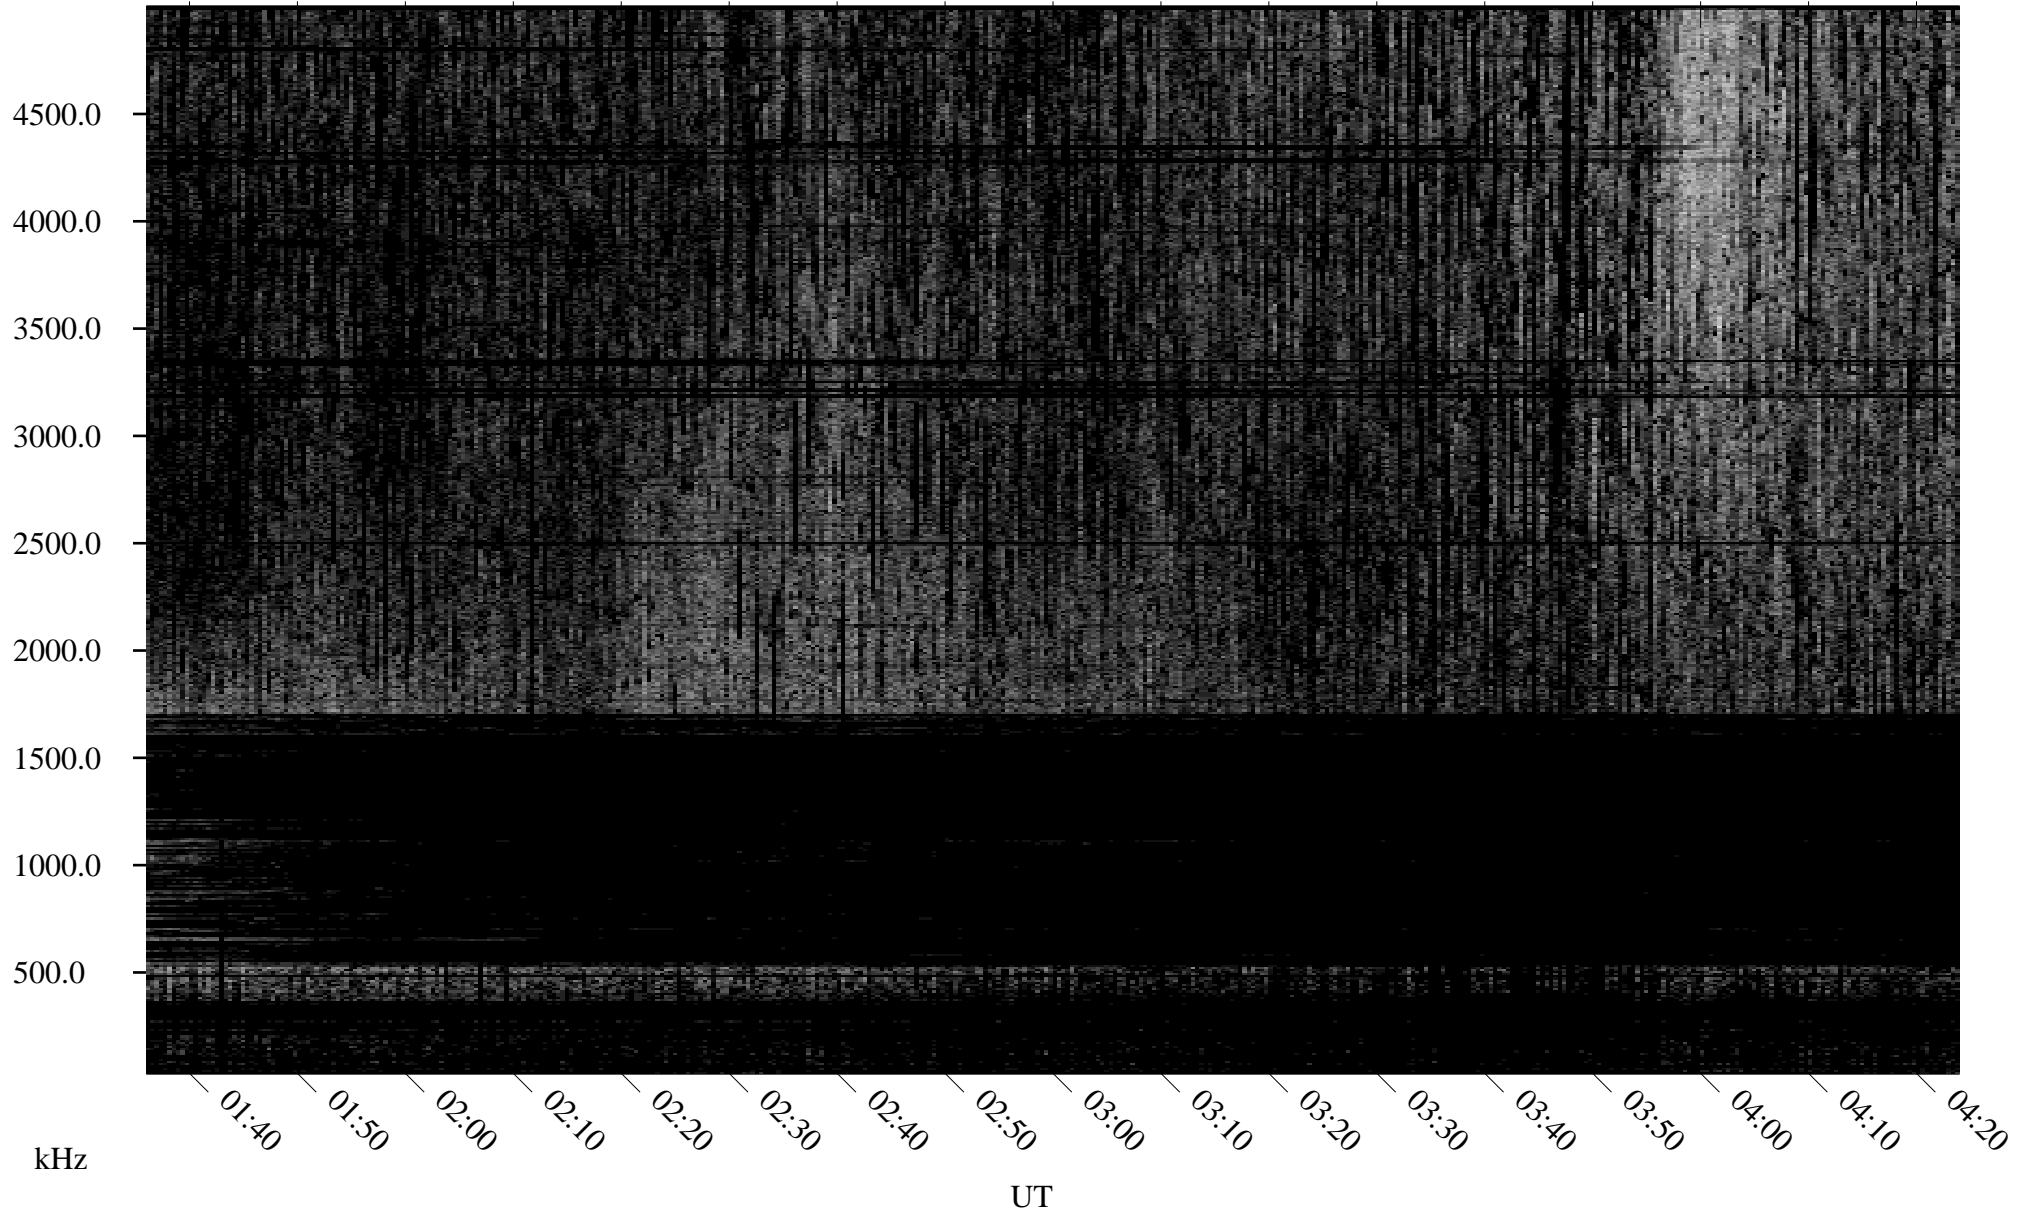

08/26/2008 Churchill, Manitoba

Linear Scale Black = 161 White = 15

ch08239l.r00SUm max_12

Page 1

08/26/2008 Churchill, Manitoba

Linear Scale Black = 161 White = 15

ch08239l.r00SUm max_12

Page 2

08/27/2008 Churchill, Manitoba

Linear Scale Black = 161 White = 15

ch08239l.r00SUm max_12

Page 3

08/27/2008 Churchill, Manitoba

Linear Scale Black = 161 White = 15

ch08239l.r00SUm max_12

Page 4

08/27/2008 Churchill, Manitoba

Linear Scale Black = 161 White = 15

ch08239l.r00SUm max_12

Page 5

08/27/2008 Churchill, Manitoba

Linear Scale Black = 161 White = 15

ch08239l.r00SUm max_12

Page 6

08/27/2008 Churchill, Manitoba

Linear Scale Black = 161 White = 15

ch08239l.r00SUm max_12

Page 7

08/27/2008 Churchill, Manitoba

Linear Scale Black = 161 White = 15

ch08239l.r00SUm max_12