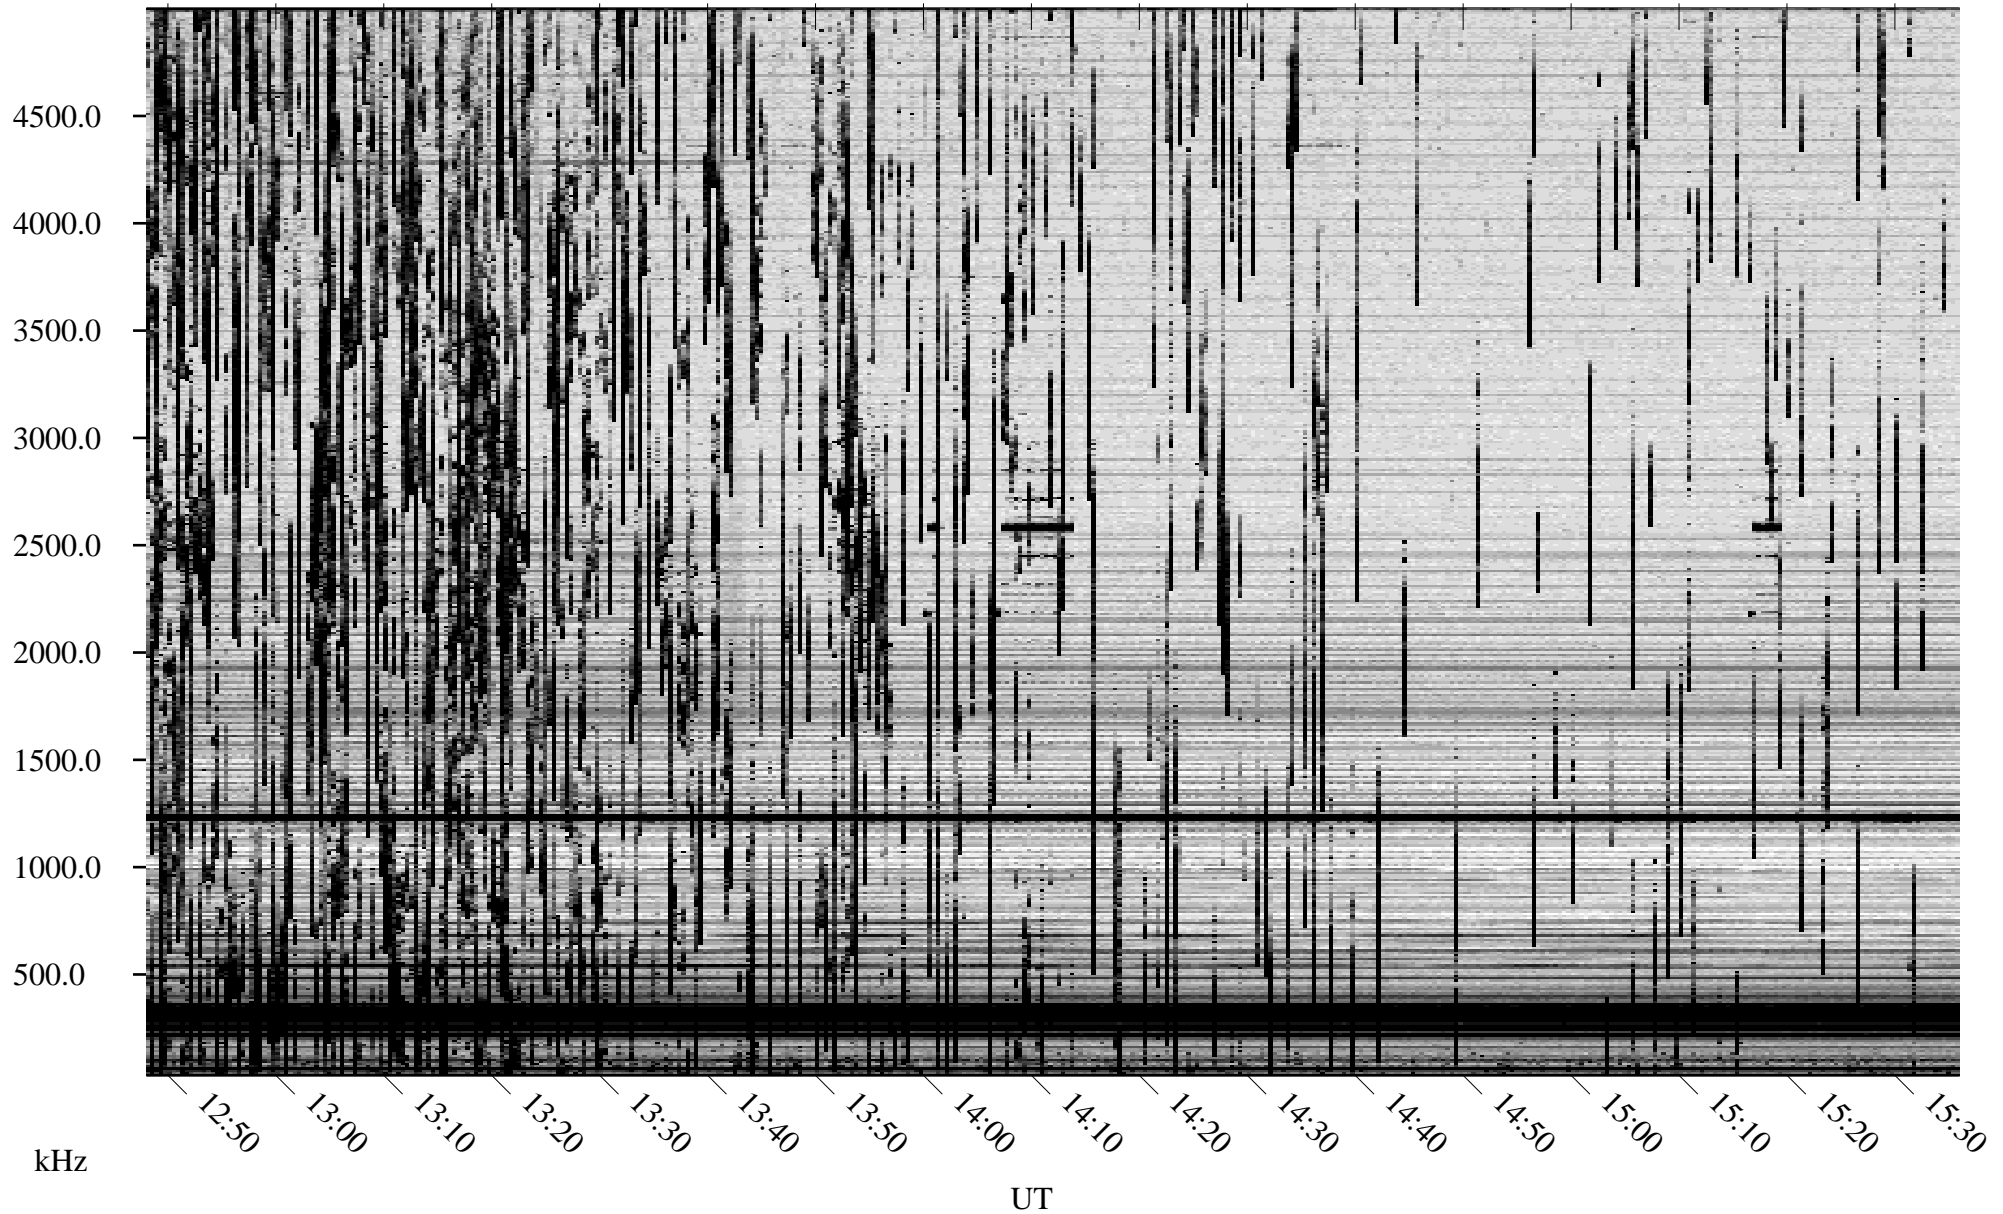

08/26/2008 Churchill, Manitoba

Linear Scale Black = 161 White = 15

ch08239l.r00SUm max_12

Page 1

08/26/2008 Churchill, Manitoba

Linear Scale Black = 161 White = 15

ch08239l.r00SUm max_12

Page 2

08/27/2008 Churchill, Manitoba

Linear Scale Black = 161 White = 15

ch08239l.r00SUm max_12

Page 3

08/27/2008 Churchill, Manitoba

Linear Scale Black = 161 White = 15

ch08239l.r00SUm max_12

Page 4

08/27/2008 Churchill, Manitoba

Linear Scale Black = 161 White = 15

ch08239l.r00SUm max_12

Page 5

08/27/2008 Churchill, Manitoba

Linear Scale Black = 161 White = 15

ch08239l.r00SUm max_12

Page 6

08/27/2008 Churchill, Manitoba

Linear Scale Black = 161 White = 15

ch08239l.r00SUm max_12

Page 7

08/27/2008 Churchill, Manitoba

Linear Scale Black = 161 White = 15

ch08239l.r00SUm max_12