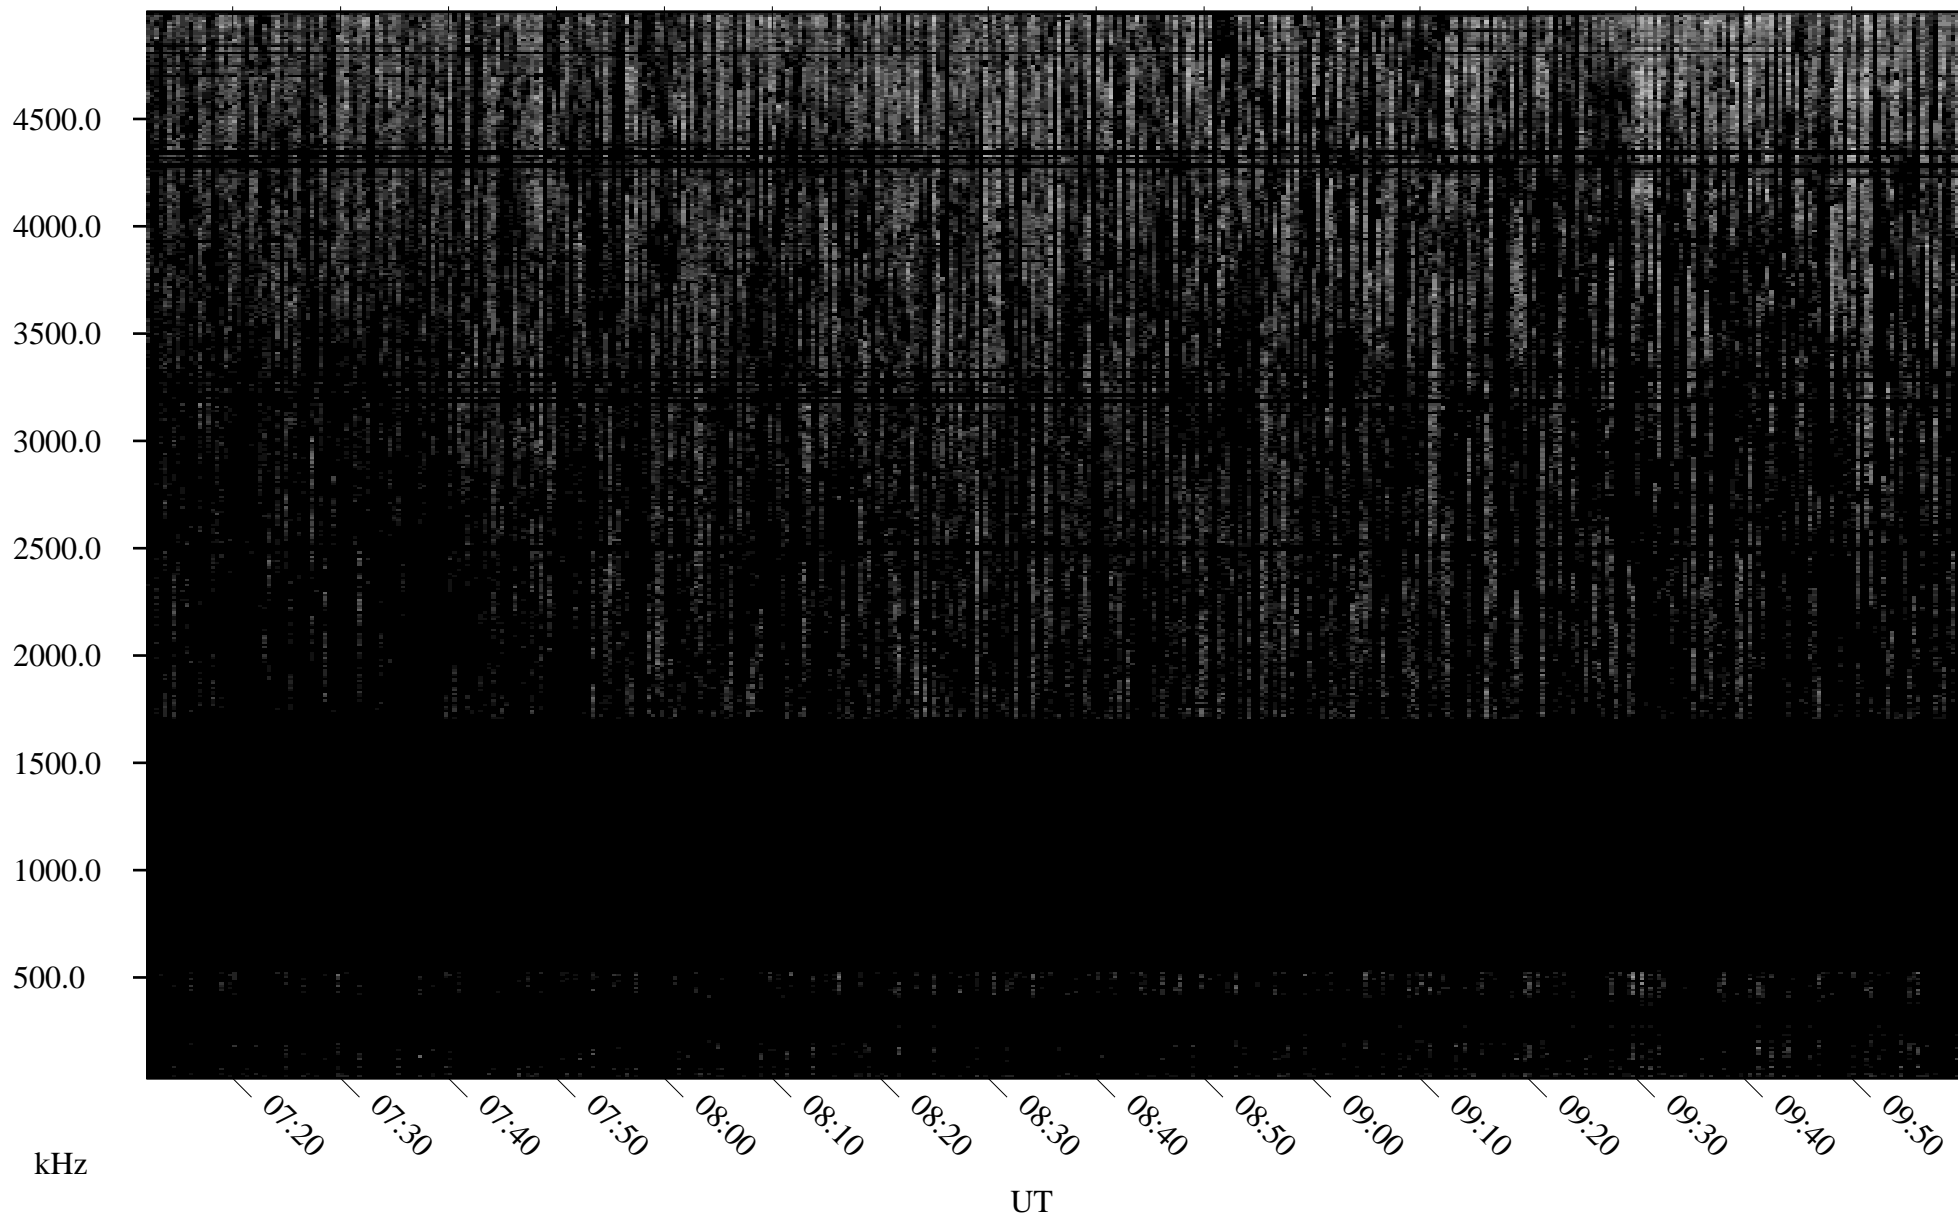

08/26/2008 Churchill, Manitoba

Linear Scale Black = 161 White = 15

ch08239l.r00SUm max_12

Page 1

08/26/2008 Churchill, Manitoba

Linear Scale Black = 161 White = 15

ch08239l.r00SUm max_12

Page 2

08/27/2008 Churchill, Manitoba

Linear Scale Black = 161 White = 15

ch08239l.r00SUm max_12

Page 3

08/27/2008 Churchill, Manitoba

Linear Scale Black = 161 White = 15

ch08239l.r00SUm max_12

Page 4

08/27/2008 Churchill, Manitoba

Linear Scale Black = 161 White = 15

ch08239l.r00SUm max_12

Page 5

08/27/2008 Churchill, Manitoba

Linear Scale Black = 161 White = 15

ch08239l.r00SUm max_12

Page 6

08/27/2008 Churchill, Manitoba

Linear Scale Black = 161 White = 15

ch08239l.r00SUm max_12

Page 7

08/27/2008 Churchill, Manitoba

Linear Scale Black = 161 White = 15

ch08239l.r00SUm max_12