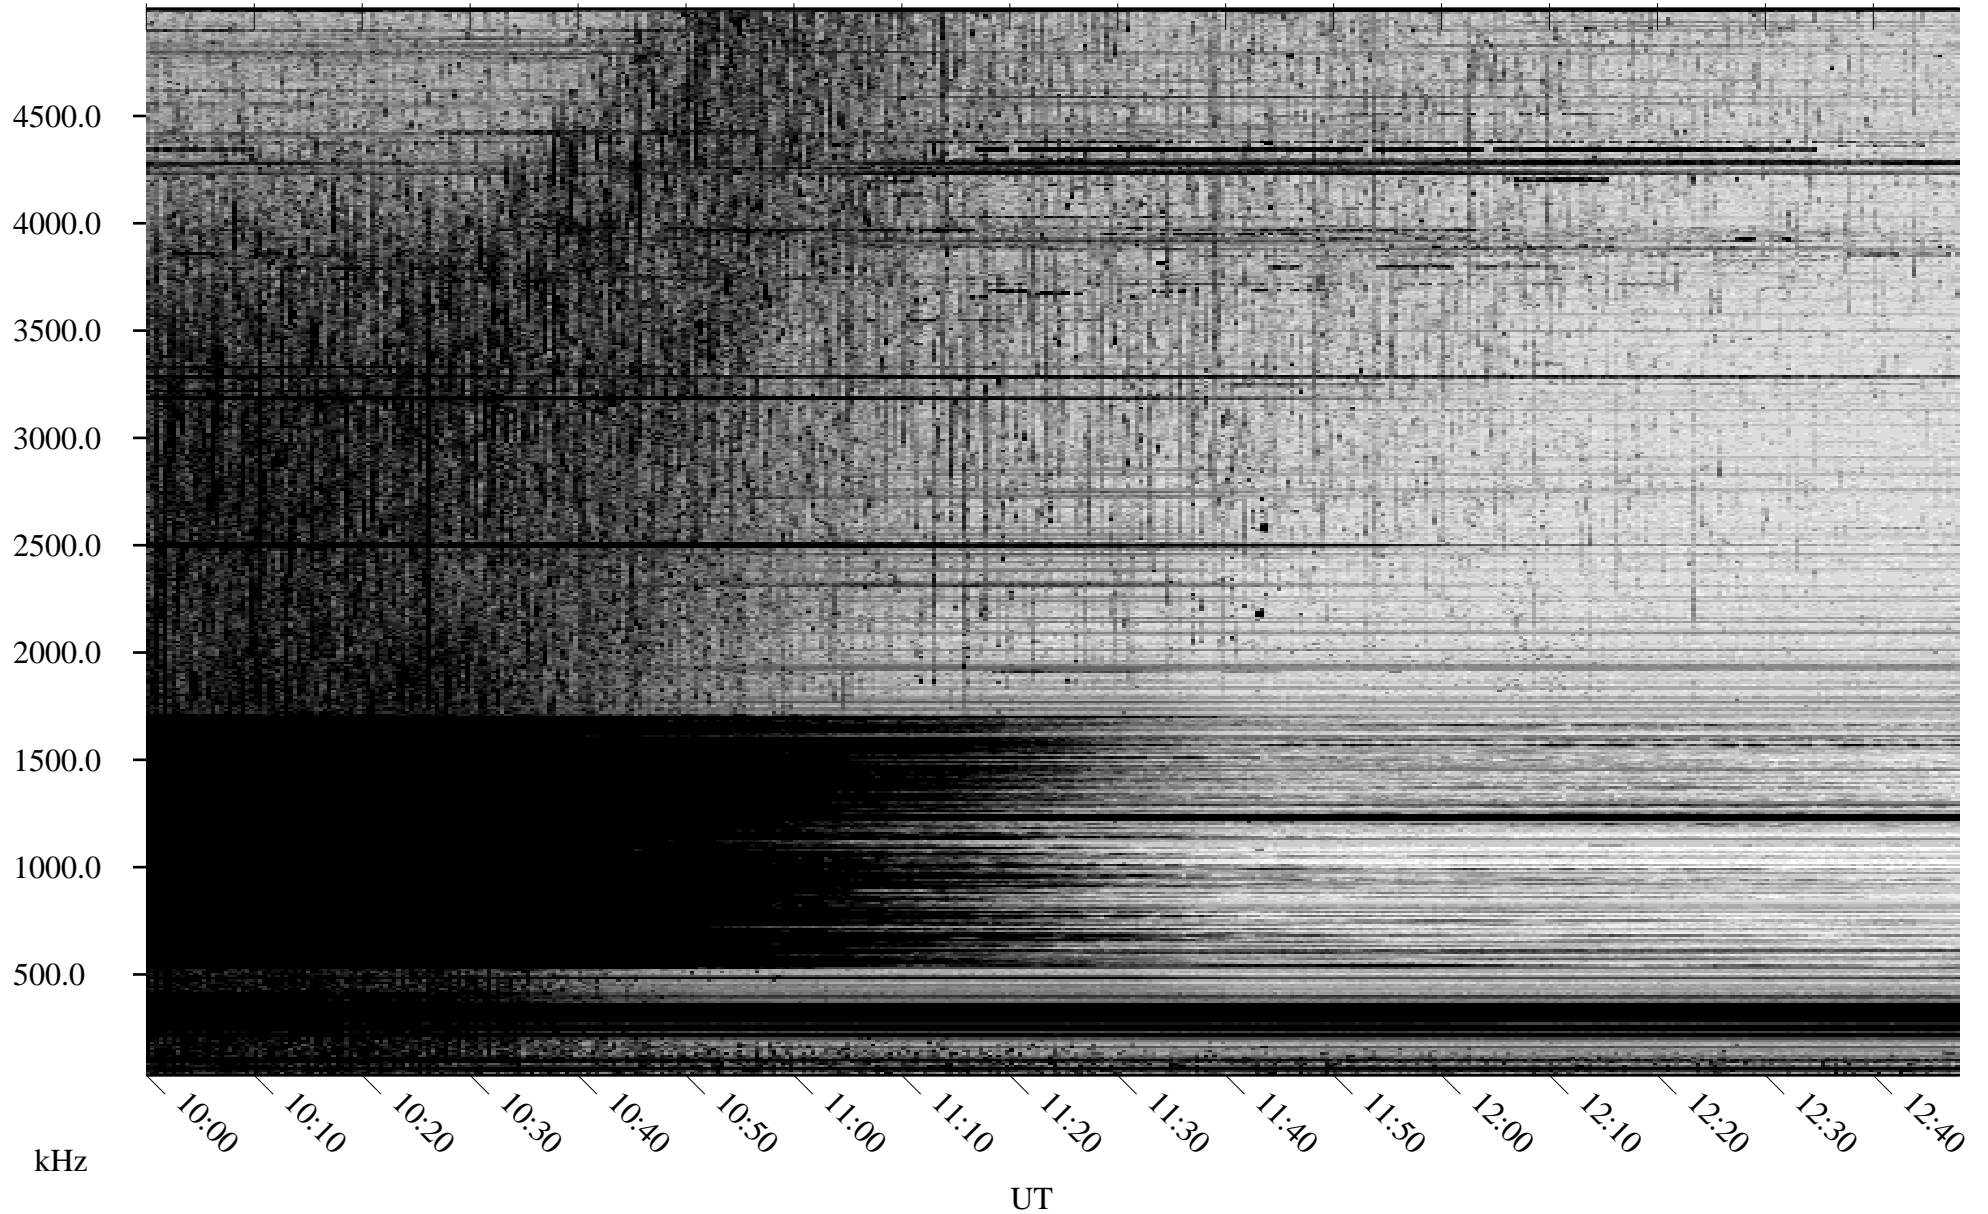

08/27/2008 Churchill, Manitoba

Linear Scale Black = 161 White = 15

ch08240l.r00SUm max_12

Page 1

08/27/2008 Churchill, Manitoba

Linear Scale Black = 161 White = 15

ch08240l.r00SUm max_12

Page 2

08/28/2008 Churchill, Manitoba

Linear Scale Black = 161 White = 15

ch08240l.r00SUm max_12

Page 3

08/28/2008 Churchill, Manitoba

Linear Scale Black = 161 White = 15

ch08240l.r00SUm max_12

Page 4

08/28/2008 Churchill, Manitoba

Linear Scale Black = 161 White = 15

ch08240l.r00SUm max_12

Page 5

08/28/2008 Churchill, Manitoba

Linear Scale Black = 161 White = 15

ch08240l.r00SUm max_12

Page 6

08/28/2008 Churchill, Manitoba

Linear Scale Black = 161 White = 15

ch08240l.r00SUm max_12

Page 7

08/28/2008 Churchill, Manitoba

Linear Scale Black = 161 White = 15

ch08240l.r00SUm max_12