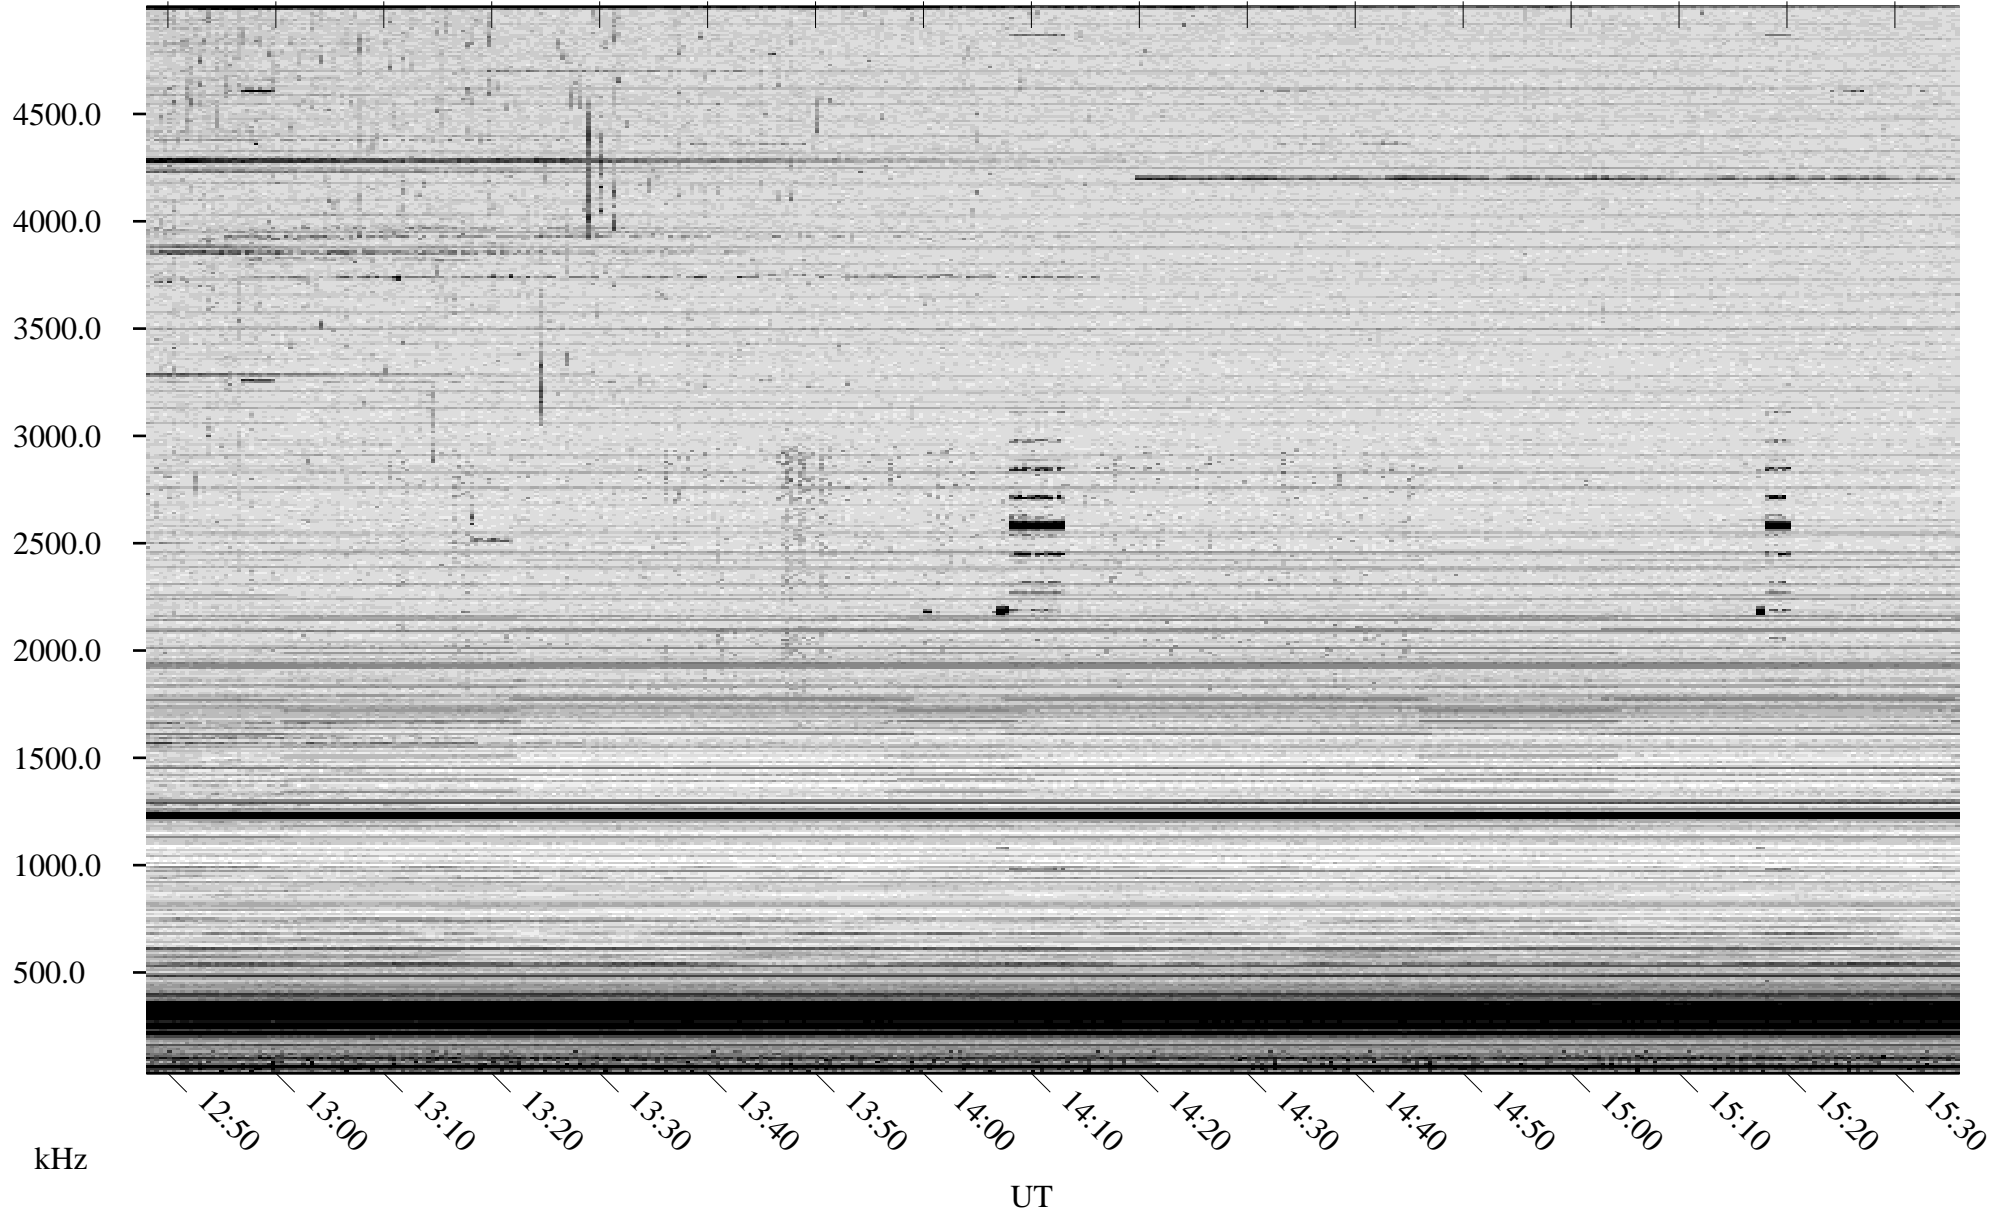

08/27/2008 Churchill, Manitoba

Linear Scale Black = 161 White = 15

ch08240l.r00SUm max_12

Page 1

08/27/2008 Churchill, Manitoba

Linear Scale Black = 161 White = 15

ch08240l.r00SUm max_12

Page 2

08/28/2008 Churchill, Manitoba

Linear Scale Black = 161 White = 15

ch08240l.r00SUm max_12

Page 3

08/28/2008 Churchill, Manitoba

Linear Scale Black = 161 White = 15

ch08240l.r00SUm max_12

Page 4

08/28/2008 Churchill, Manitoba

Linear Scale Black = 161 White = 15

ch08240l.r00SUm max_12

Page 5

08/28/2008 Churchill, Manitoba

Linear Scale Black = 161 White = 15

ch08240l.r00SUm max_12

Page 6

08/28/2008 Churchill, Manitoba

Linear Scale Black = 161 White = 15

ch08240l.r00SUm max_12

Page 7

08/28/2008 Churchill, Manitoba

Linear Scale Black = 161 White = 15

ch08240l.r00SUm max_12