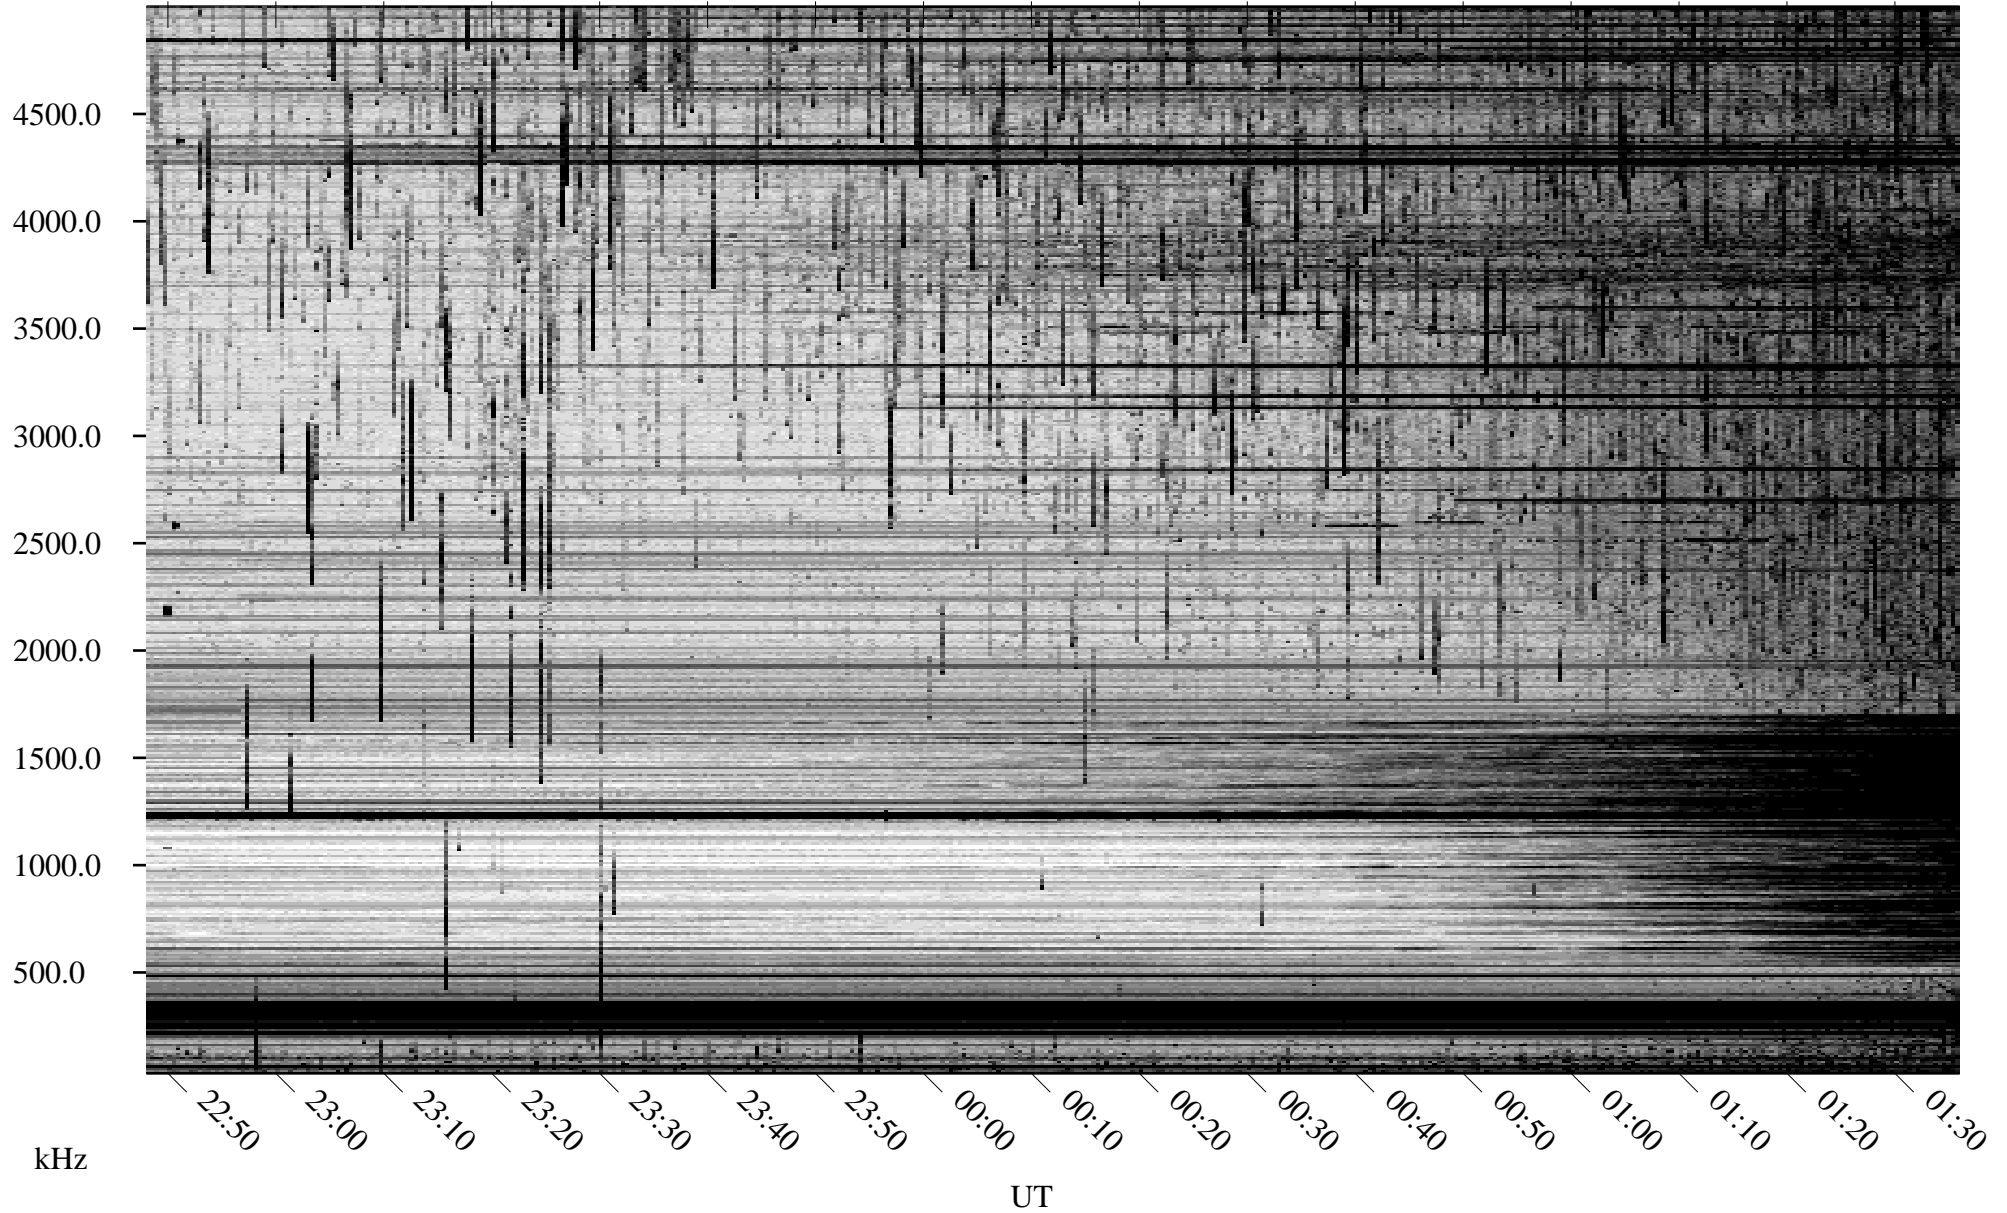

08/27/2008 Churchill, Manitoba

Linear Scale Black = 161 White = 15

ch08240l.r00SUm max_12

Page 1

08/27/2008 Churchill, Manitoba

Linear Scale Black = 161 White = 15

ch08240l.r00SUm max_12

Page 2

08/28/2008 Churchill, Manitoba

Linear Scale Black = 161 White = 15

ch08240l.r00SUm max_12

Page 3

08/28/2008 Churchill, Manitoba

Linear Scale Black = 161 White = 15

ch08240l.r00SUm max_12

Page 4

08/28/2008 Churchill, Manitoba

Linear Scale Black = 161 White = 15

ch08240l.r00SUm max_12

Page 5

08/28/2008 Churchill, Manitoba

Linear Scale Black = 161 White = 15

ch08240l.r00SUm max_12

Page 6

08/28/2008 Churchill, Manitoba

Linear Scale Black = 161 White = 15

ch08240l.r00SUm max_12

Page 7

08/28/2008 Churchill, Manitoba

Linear Scale Black = 161 White = 15

ch08240l.r00SUm max_12