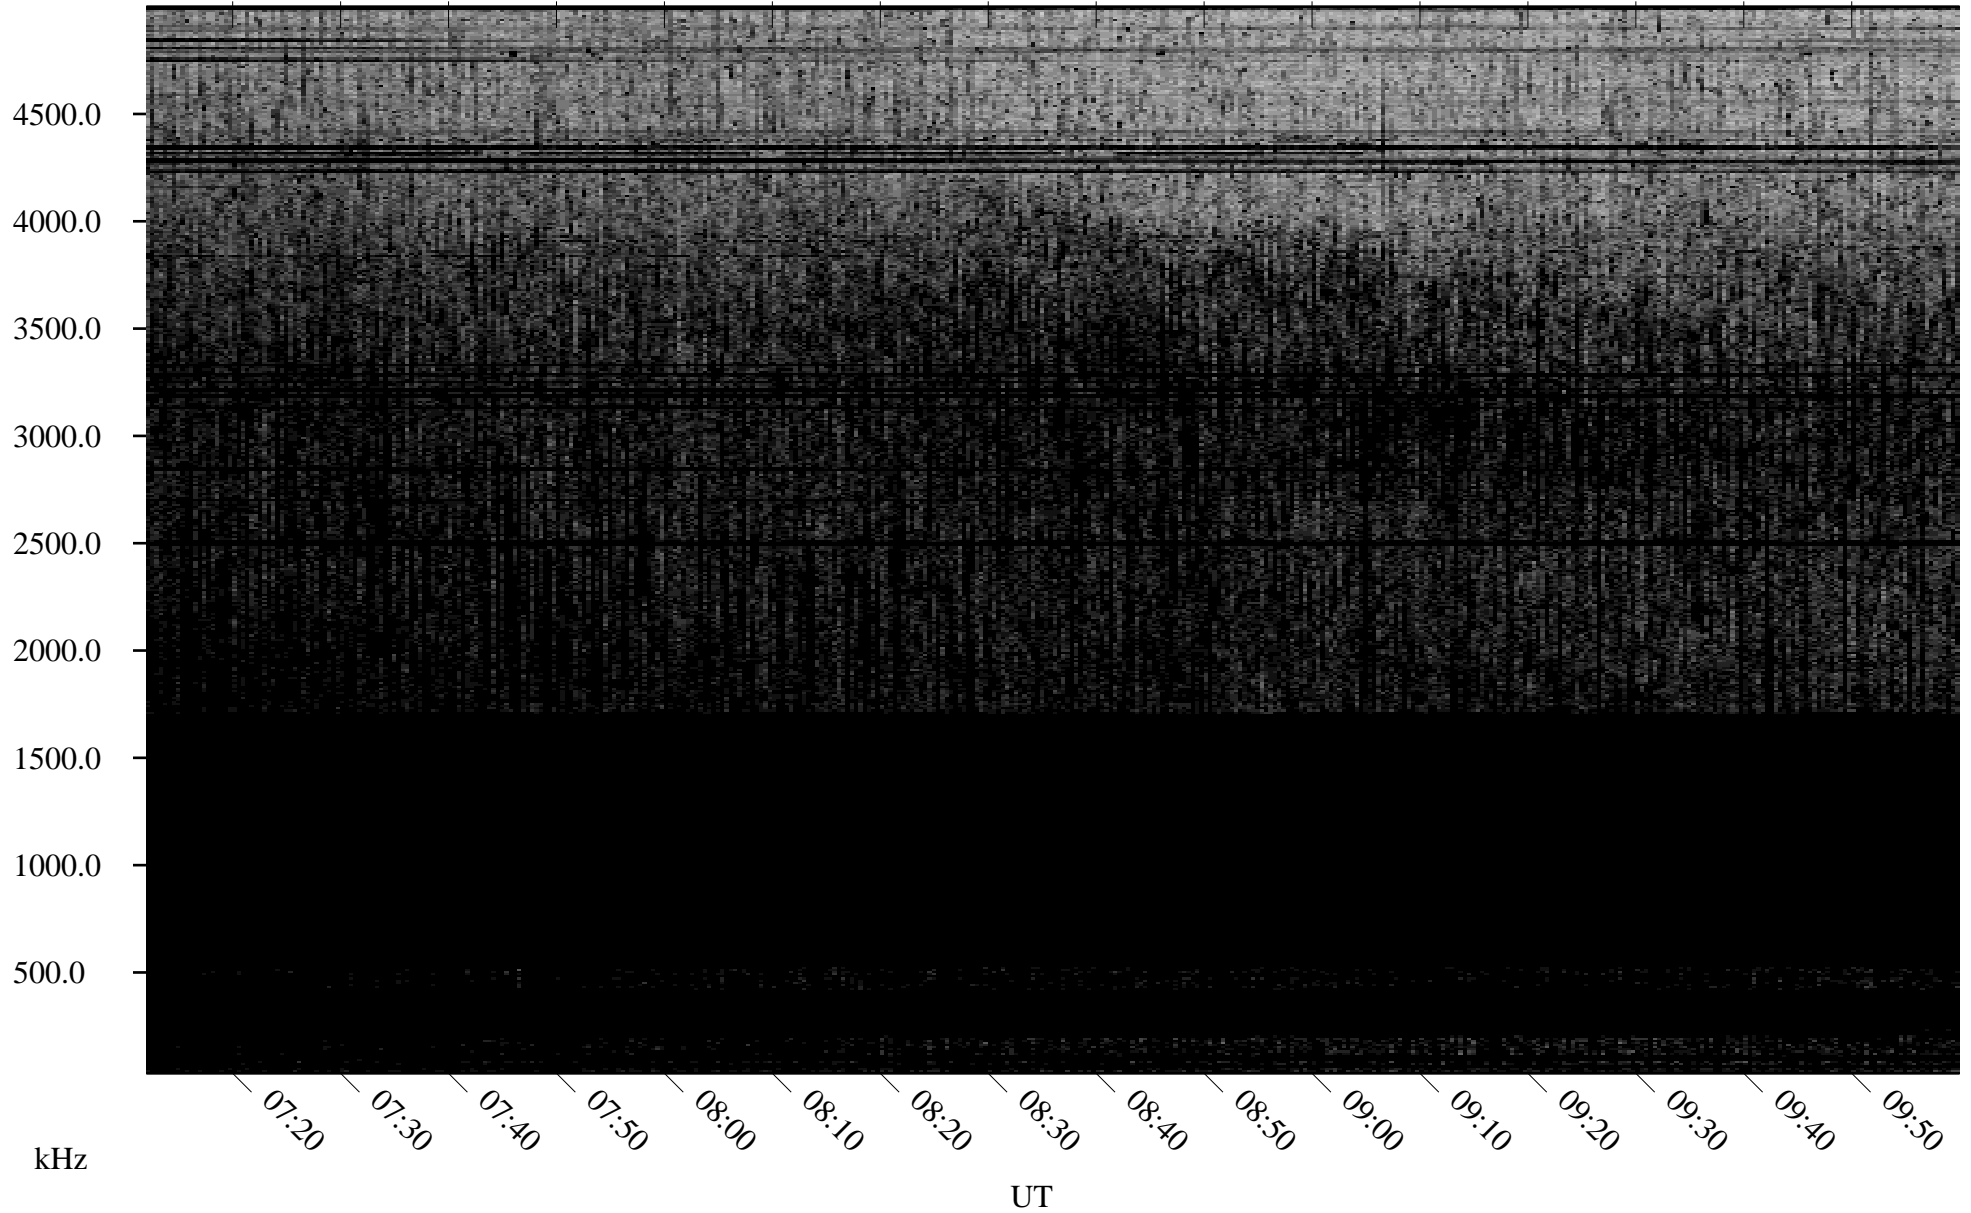

08/27/2008 Churchill, Manitoba

Linear Scale Black = 161 White = 15

ch08240l.r00SUm max_12

Page 1

08/27/2008 Churchill, Manitoba

Linear Scale Black = 161 White = 15

ch08240l.r00SUm max_12

Page 2

08/28/2008 Churchill, Manitoba

Linear Scale Black = 161 White = 15

ch08240l.r00SUm max_12

Page 3

08/28/2008 Churchill, Manitoba

Linear Scale Black = 161 White = 15

ch08240l.r00SUm max_12

Page 4

08/28/2008 Churchill, Manitoba

Linear Scale Black = 161 White = 15

ch08240l.r00SUm max_12

Page 5

08/28/2008 Churchill, Manitoba

Linear Scale Black = 161 White = 15

ch08240l.r00SUm max_12

Page 6

08/28/2008 Churchill, Manitoba

Linear Scale Black = 161 White = 15

ch08240l.r00SUm max_12

Page 7

08/28/2008 Churchill, Manitoba

Linear Scale Black = 161 White = 15

ch08240l.r00SUm max_12