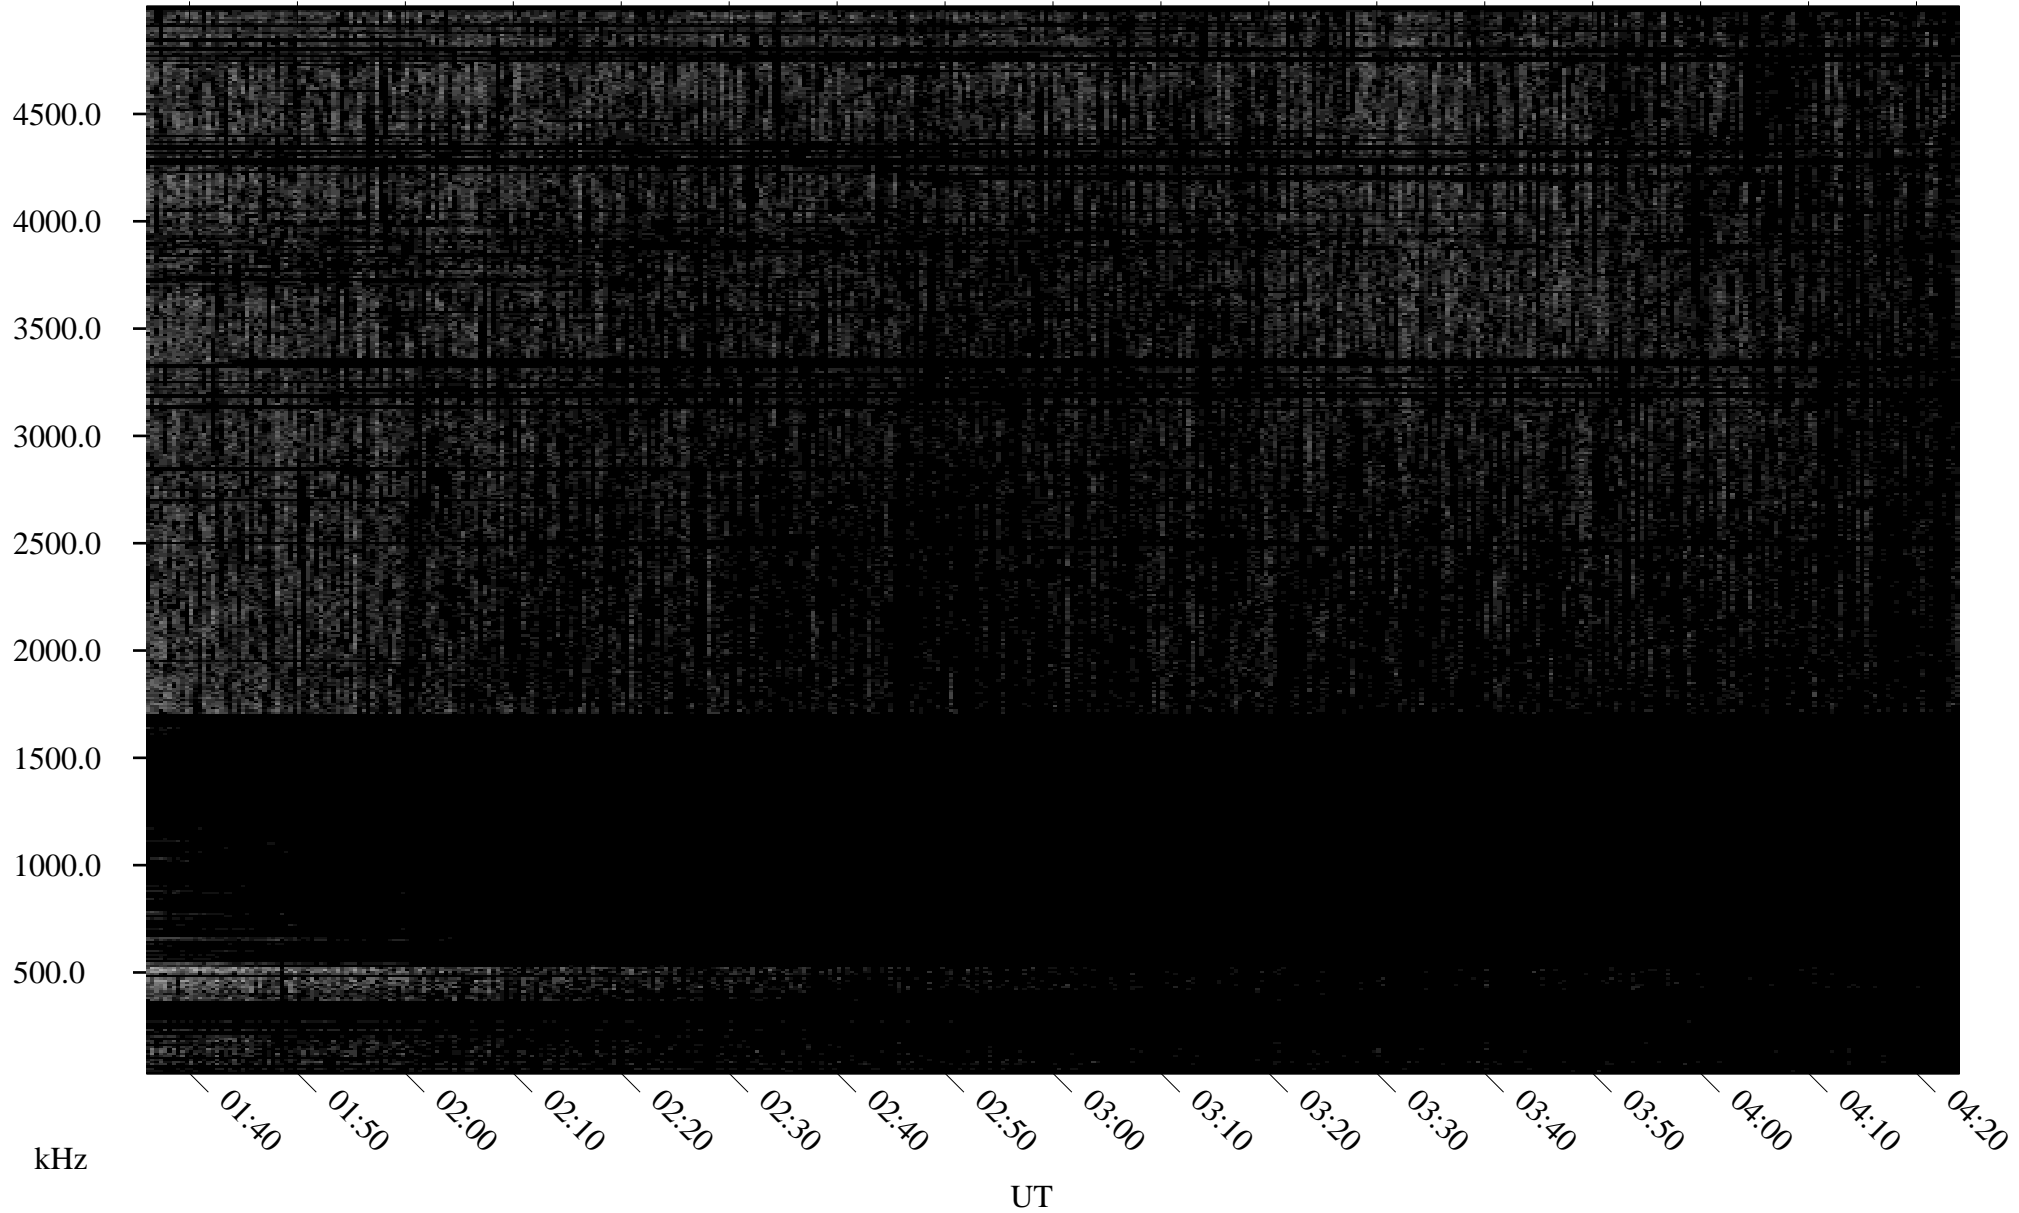

08/27/2008 Churchill, Manitoba

Linear Scale Black = 161 White = 15

ch08240l.r00SUm max_12

Page 1

08/27/2008 Churchill, Manitoba

Linear Scale Black = 161 White = 15

ch08240l.r00SUm max_12

Page 2

08/28/2008 Churchill, Manitoba

Linear Scale Black = 161 White = 15

ch08240l.r00SUm max_12

Page 3

08/28/2008 Churchill, Manitoba

Linear Scale Black = 161 White = 15

ch08240l.r00SUm max_12

Page 4

08/28/2008 Churchill, Manitoba

Linear Scale Black = 161 White = 15

ch08240l.r00SUm max_12

Page 5

08/28/2008 Churchill, Manitoba

Linear Scale Black = 161 White = 15

ch08240l.r00SUm max_12

Page 6

08/28/2008 Churchill, Manitoba

Linear Scale Black = 161 White = 15

ch08240l.r00SUm max_12

Page 7

08/28/2008 Churchill, Manitoba

Linear Scale Black = 161 White = 15

ch08240l.r00SUm max_12