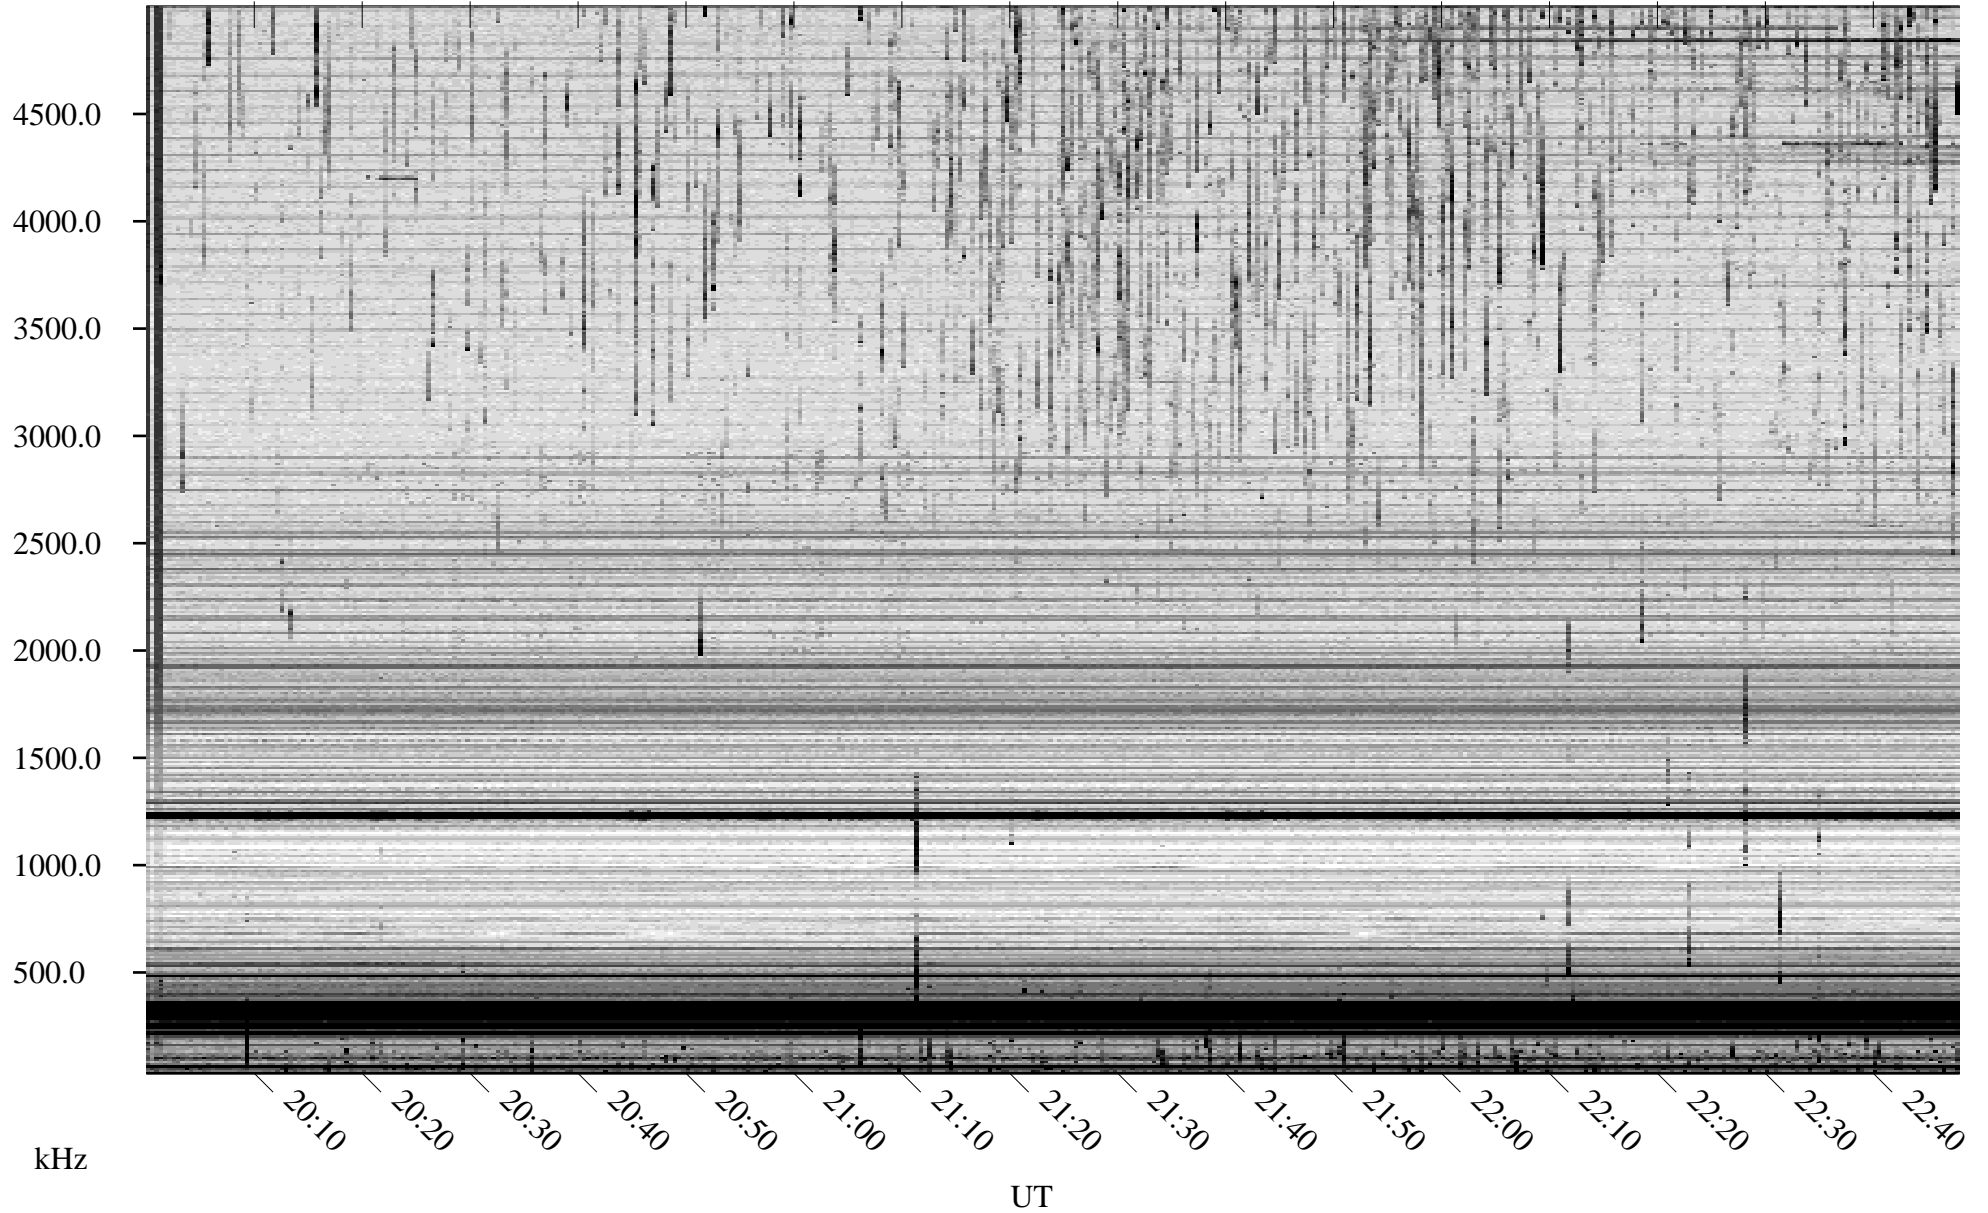

08/27/2008 Churchill, Manitoba

Linear Scale Black = 161 White = 15

ch08240l.r00SUm max_12

Page 1

08/27/2008 Churchill, Manitoba

Linear Scale Black = 161 White = 15

ch08240l.r00SUm max_12

Page 2

08/28/2008 Churchill, Manitoba

Linear Scale Black = 161 White = 15

ch08240l.r00SUm max_12

Page 3

08/28/2008 Churchill, Manitoba

Linear Scale Black = 161 White = 15

ch08240l.r00SUm max_12

Page 4

08/28/2008 Churchill, Manitoba

Linear Scale Black = 161 White = 15

ch08240l.r00SUm max_12

Page 5

08/28/2008 Churchill, Manitoba

Linear Scale Black = 161 White = 15

ch08240l.r00SUm max_12

Page 6

08/28/2008 Churchill, Manitoba

Linear Scale Black = 161 White = 15

ch08240l.r00SUm max_12

Page 7

08/28/2008 Churchill, Manitoba

Linear Scale Black = 161 White = 15

ch08240l.r00SUm max_12