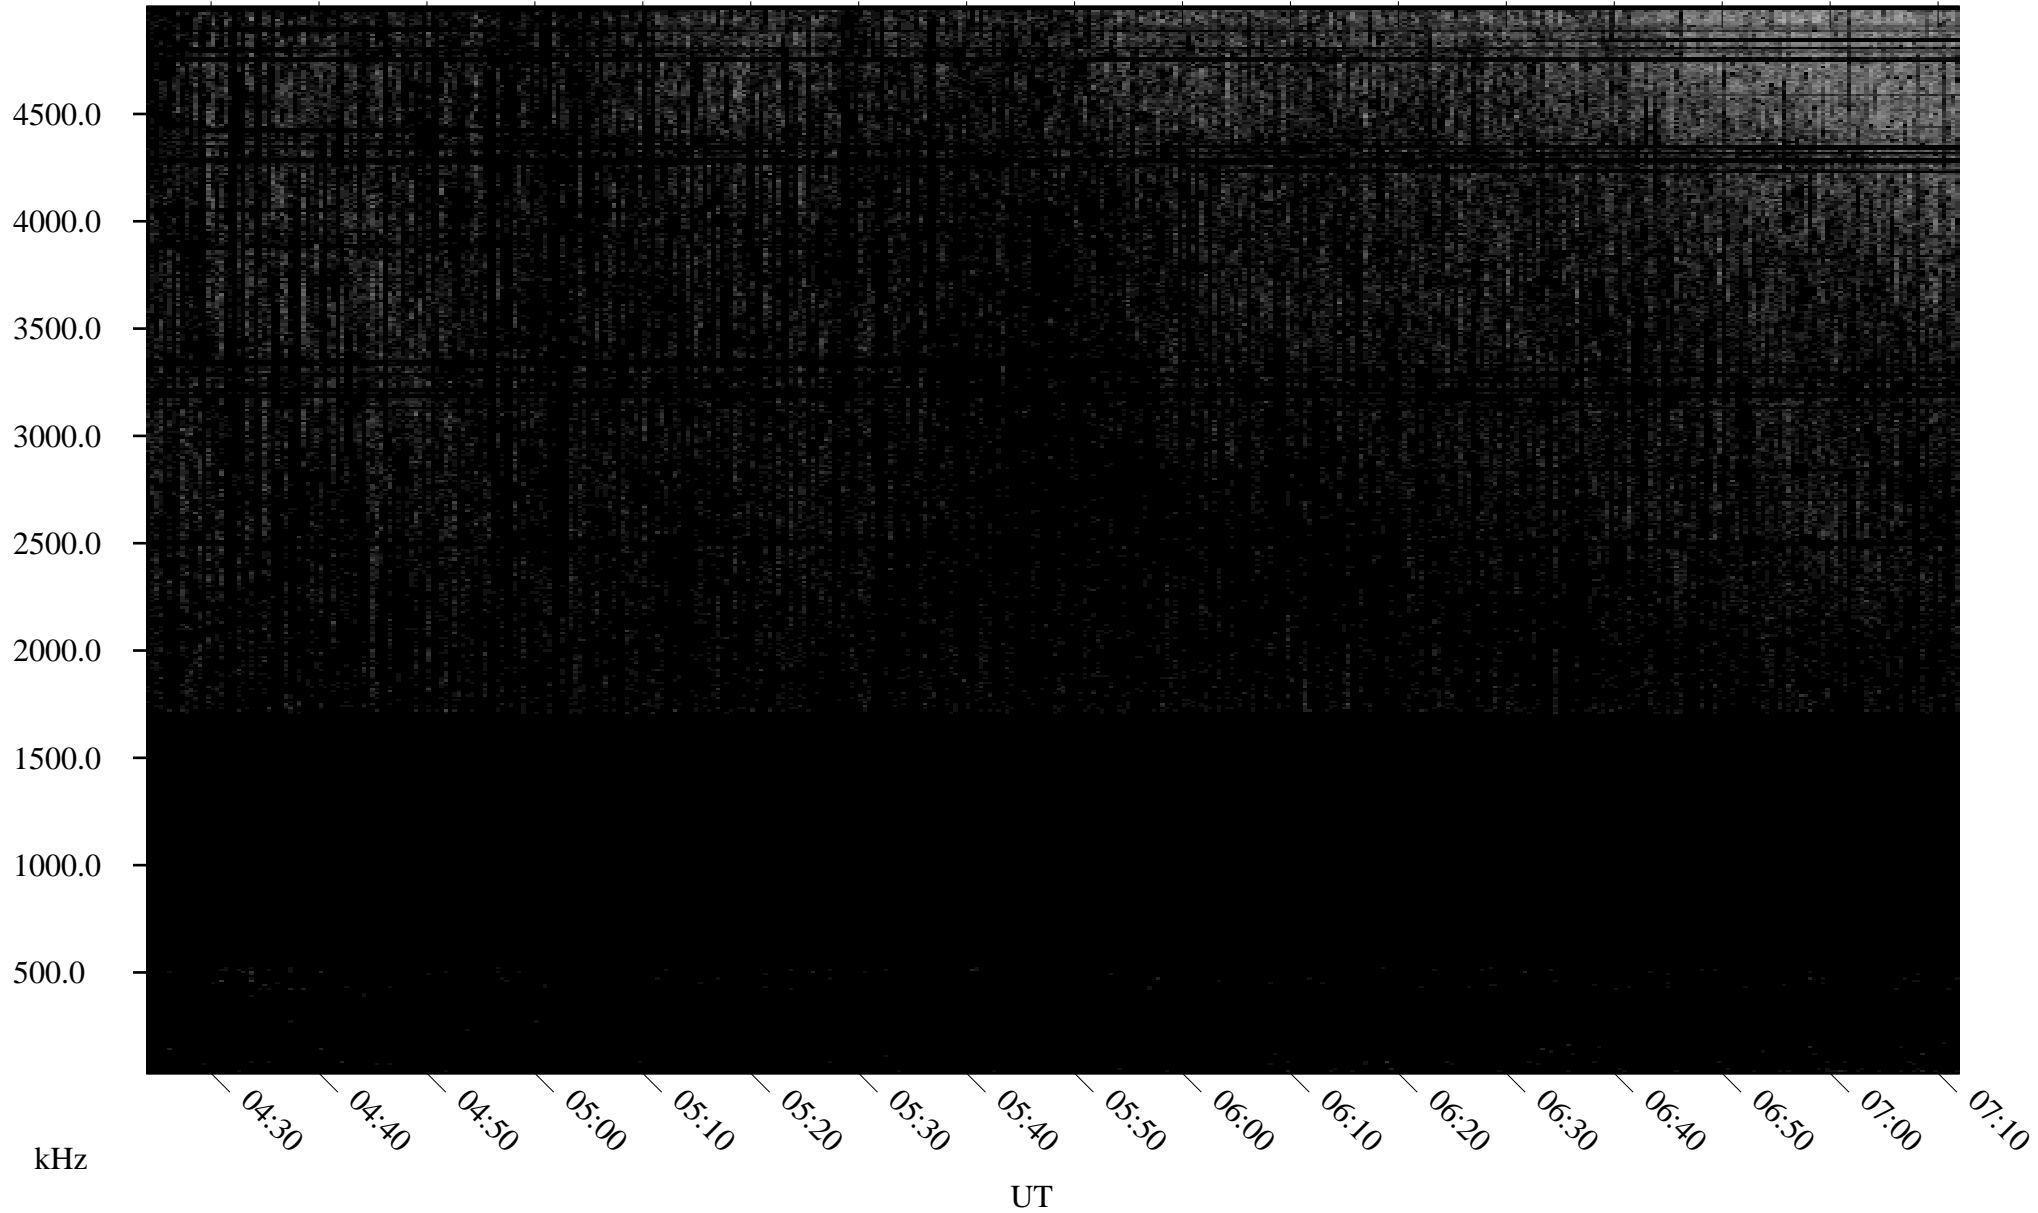

08/27/2008 Churchill, Manitoba

Linear Scale Black = 161 White = 15

ch08240l.r00SUm max_12

Page 1

08/27/2008 Churchill, Manitoba

Linear Scale Black = 161 White = 15

ch08240l.r00SUm max_12

Page 2

08/28/2008 Churchill, Manitoba

Linear Scale Black = 161 White = 15

ch08240l.r00SUm max_12

Page 3

08/28/2008 Churchill, Manitoba

Linear Scale Black = 161 White = 15

ch08240l.r00SUm max_12

Page 4

08/28/2008 Churchill, Manitoba

Linear Scale Black = 161 White = 15

ch08240l.r00SUm max_12

Page 5

08/28/2008 Churchill, Manitoba

Linear Scale Black = 161 White = 15

ch08240l.r00SUm max_12

Page 6

08/28/2008 Churchill, Manitoba

Linear Scale Black = 161 White = 15

ch08240l.r00SUm max_12

Page 7

08/28/2008 Churchill, Manitoba

Linear Scale Black = 161 White = 15

ch08240l.r00SUm max_12