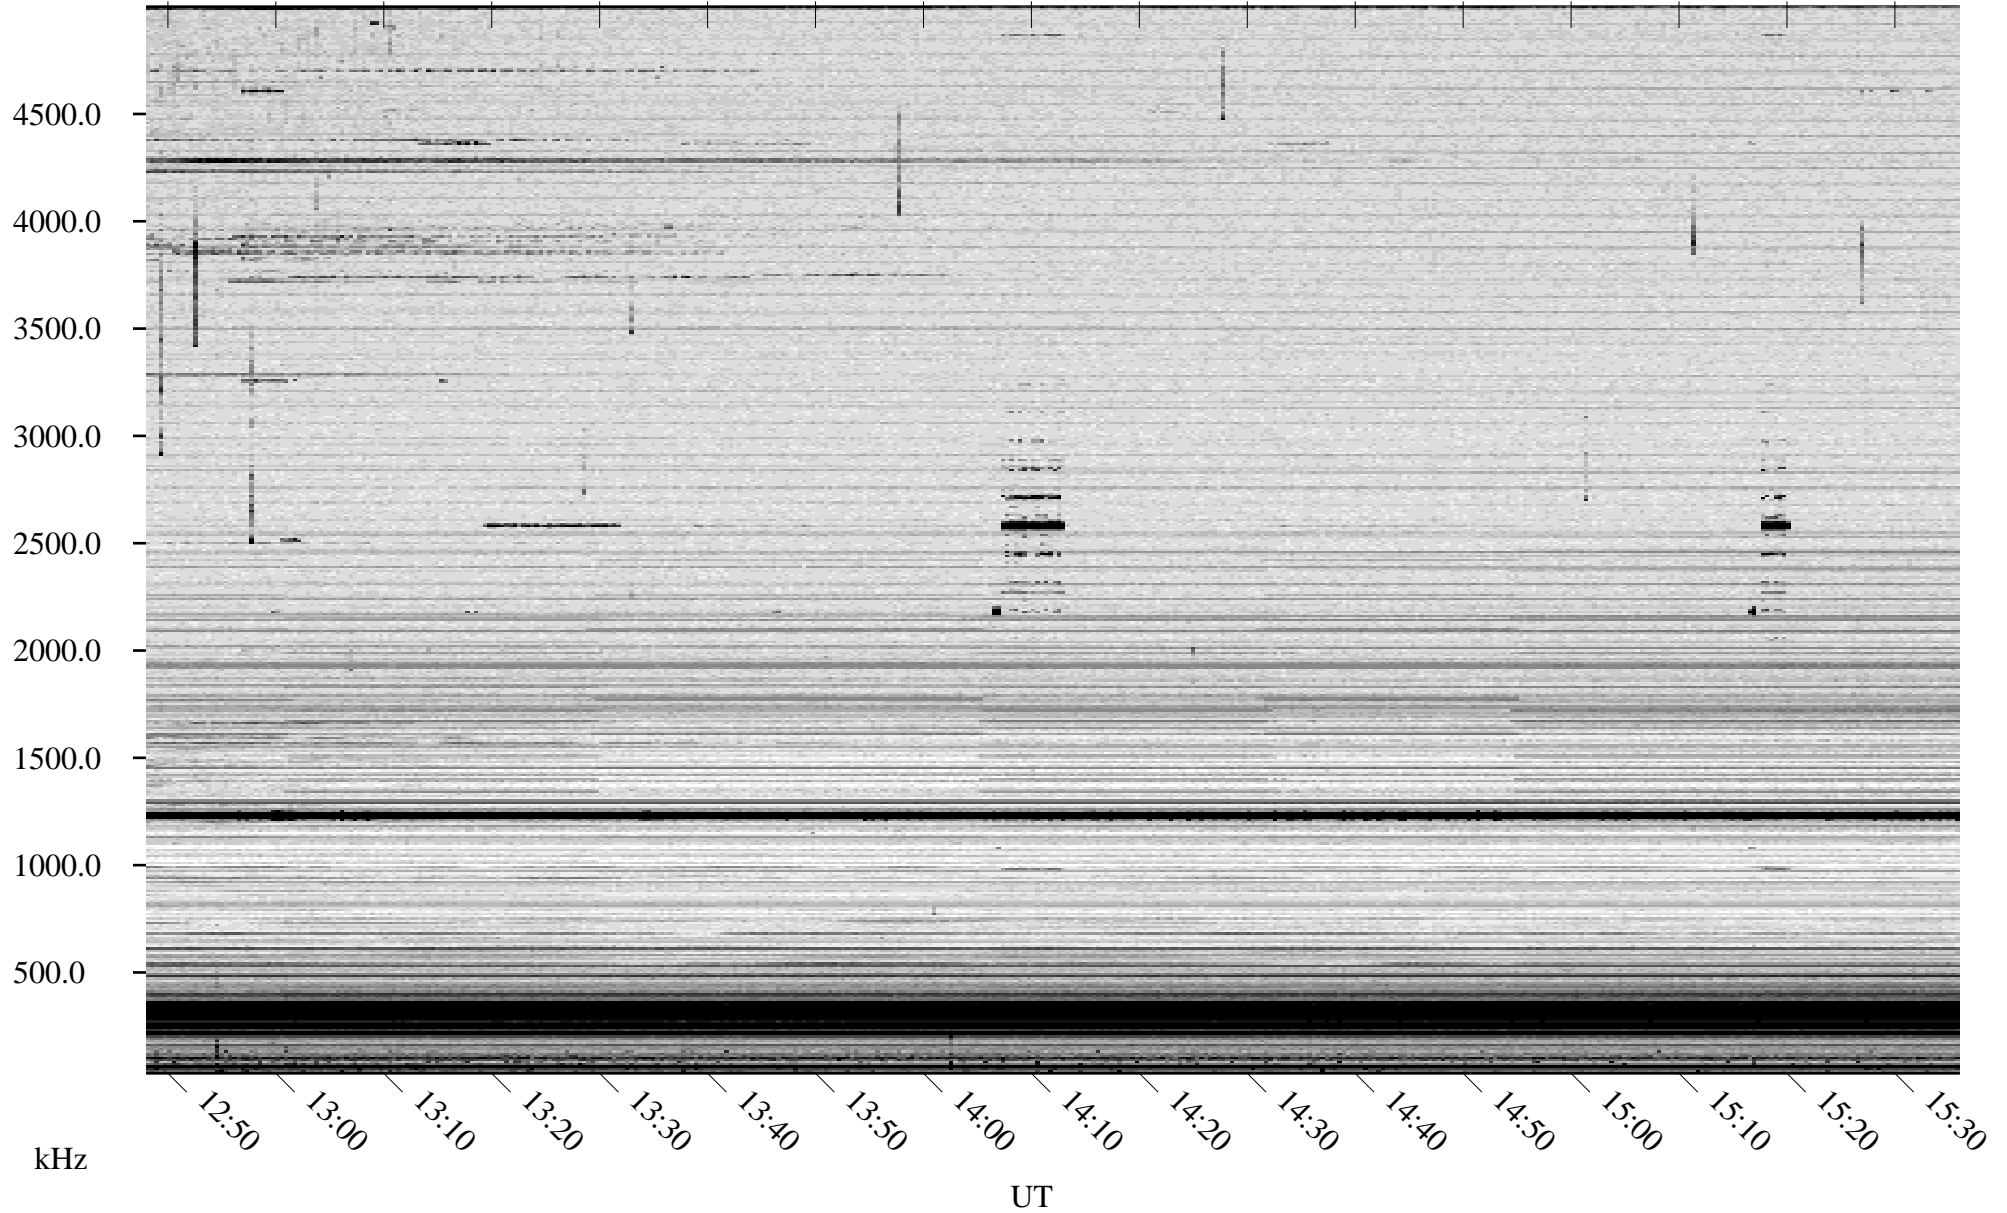

08/28/2008 Churchill, Manitoba

Linear Scale Black = 161 White = 15

ch082411.r00SUm max_12

Page 1

08/28/2008 Churchill, Manitoba

Linear Scale Black = 161 White = 15

ch082411.r00SUm max_12

Page 2

08/29/2008 Churchill, Manitoba

Linear Scale Black = 161 White = 15

ch082411.r00SUm max_12

Page 3

08/29/2008 Churchill, Manitoba

Linear Scale Black = 161 White = 15

ch082411.r00SUm max_12

Page 4

08/29/2008 Churchill, Manitoba

Linear Scale Black = 161 White = 15

ch082411.r00SUm max_12

Page 5

08/29/2008 Churchill, Manitoba

Linear Scale Black = 161 White = 15

ch082411.r00SUm max_12

Page 6

08/29/2008 Churchill, Manitoba

Linear Scale Black = 161 White = 15

ch082411.r00SUm max_12

Page 7

08/29/2008 Churchill, Manitoba

Linear Scale Black = 161 White = 15

ch082411.r00SUm max_12