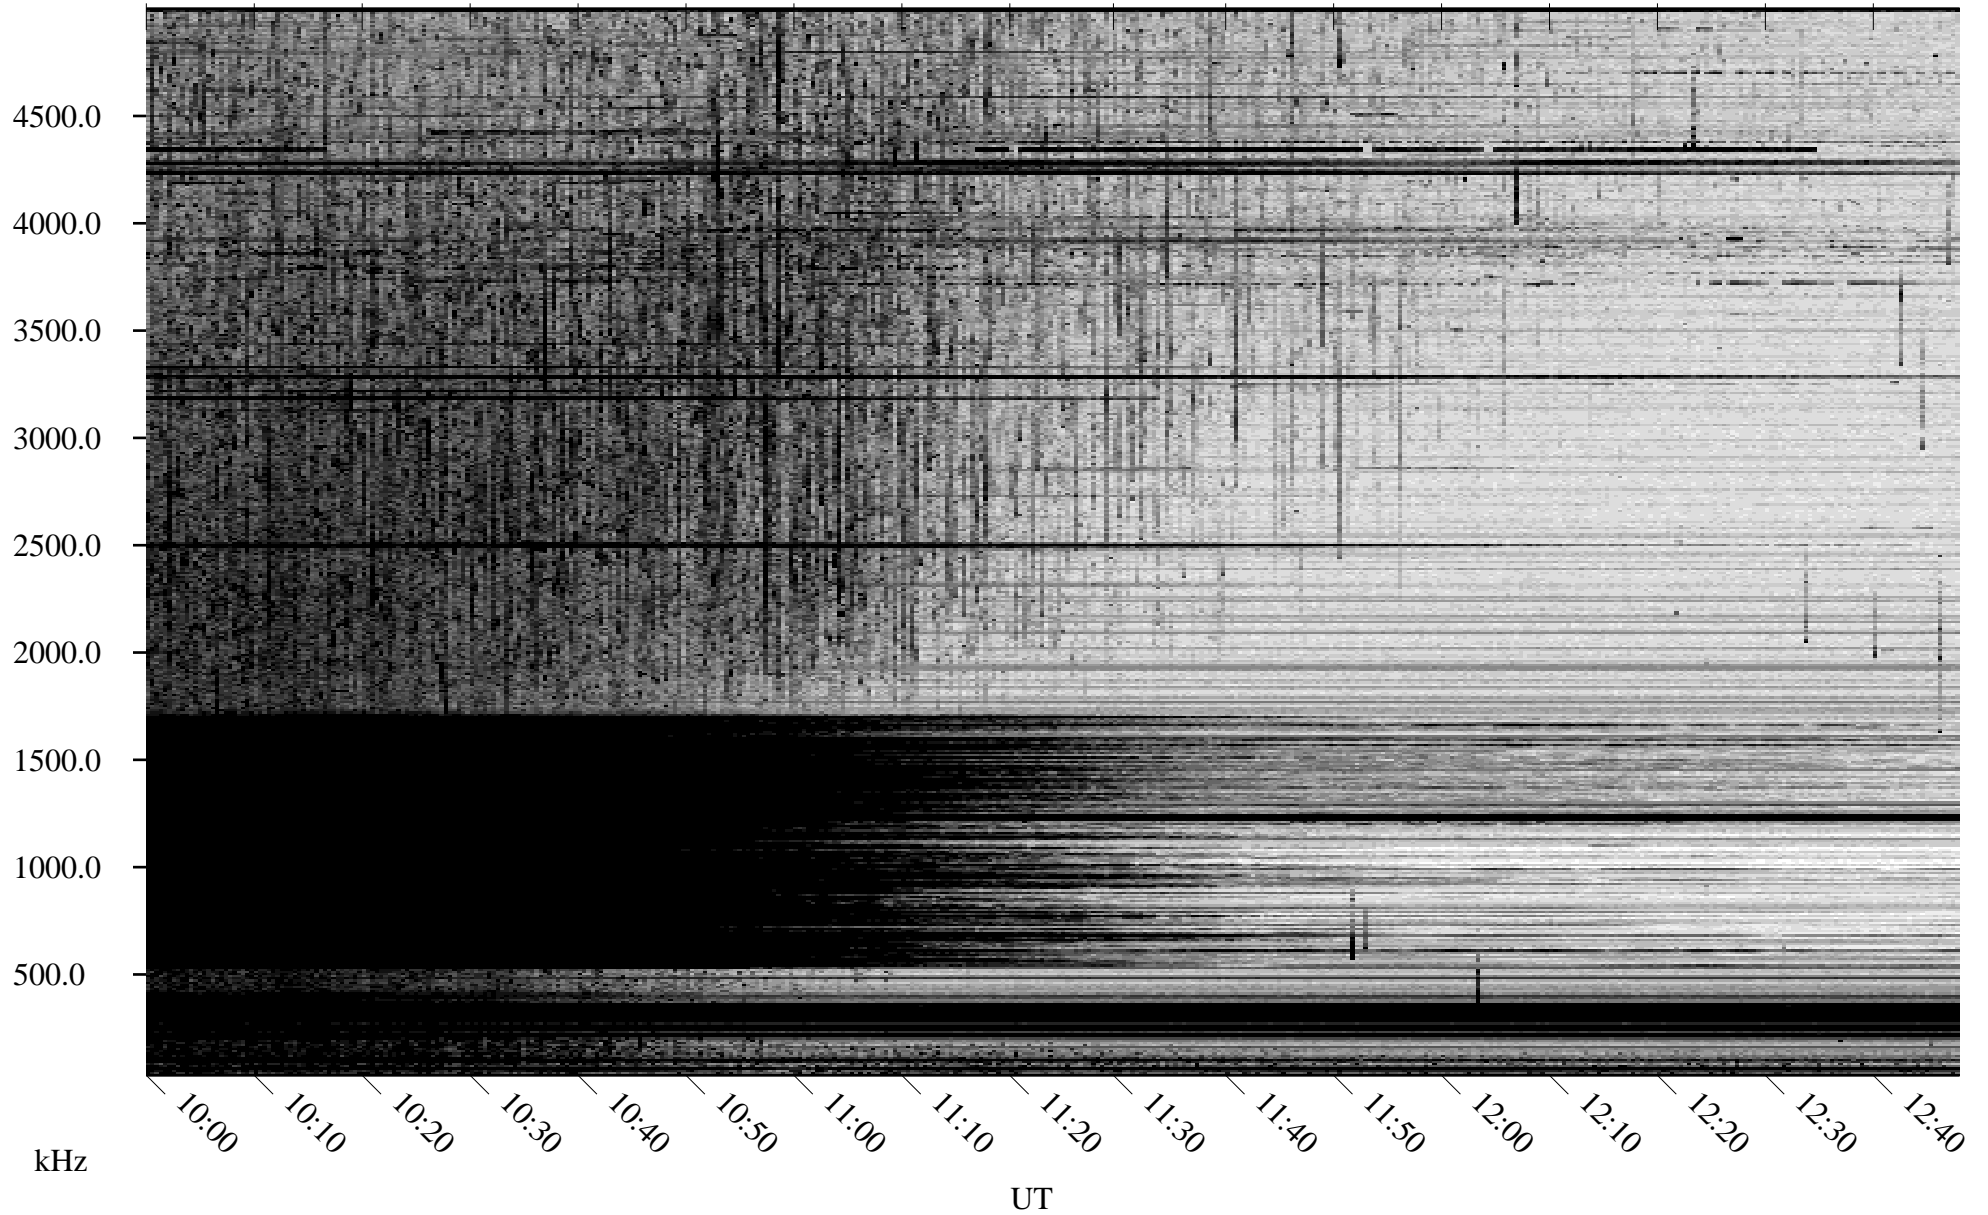

08/28/2008 Churchill, Manitoba

Linear Scale Black = 161 White = 15

ch082411.r00SUm max_12

Page 1

08/28/2008 Churchill, Manitoba

Linear Scale Black = 161 White = 15

ch082411.r00SUm max_12

Page 2

08/29/2008 Churchill, Manitoba

Linear Scale Black = 161 White = 15

ch082411.r00SUm max_12

Page 3

08/29/2008 Churchill, Manitoba

Linear Scale Black = 161 White = 15

ch082411.r00SUm max_12

Page 4

08/29/2008 Churchill, Manitoba

Linear Scale Black = 161 White = 15

ch082411.r00SUm max_12

Page 5

08/29/2008 Churchill, Manitoba

Linear Scale Black = 161 White = 15

ch082411.r00SUm max_12

Page 6

08/29/2008 Churchill, Manitoba

Linear Scale Black = 161 White = 15

ch082411.r00SUm max_12

Page 7

08/29/2008 Churchill, Manitoba

Linear Scale Black = 161 White = 15

ch082411.r00SUm max_12