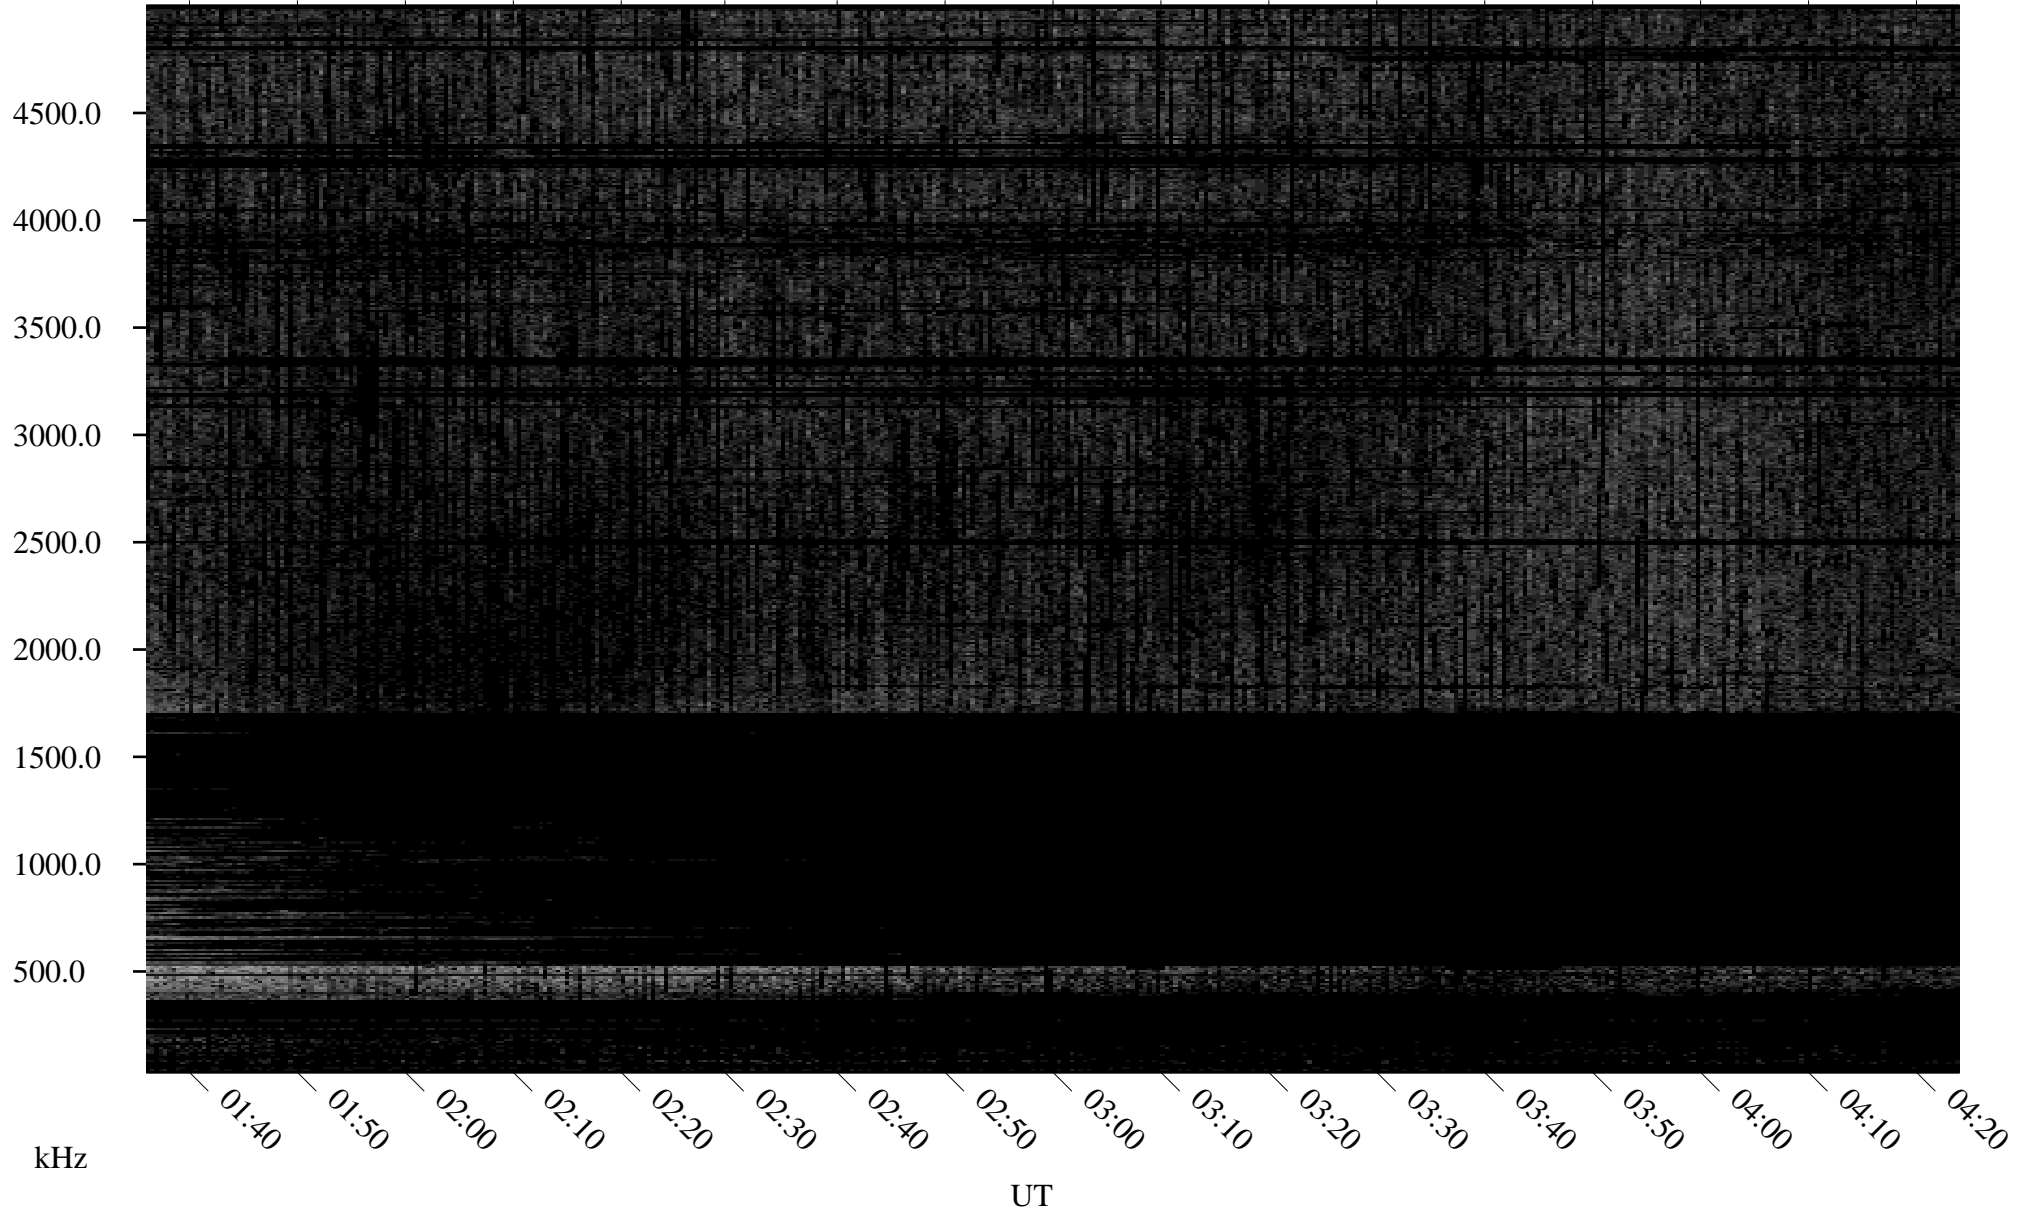

08/28/2008 Churchill, Manitoba

Linear Scale Black = 161 White = 15

ch082411.r00SUm max_12

Page 1

08/28/2008 Churchill, Manitoba

Linear Scale Black = 161 White = 15

ch082411.r00SUm max_12

Page 2

08/29/2008 Churchill, Manitoba

Linear Scale Black = 161 White = 15

ch082411.r00SUm max_12

Page 3

08/29/2008 Churchill, Manitoba

Linear Scale Black = 161 White = 15

ch082411.r00SUm max_12

Page 4

08/29/2008 Churchill, Manitoba

Linear Scale Black = 161 White = 15

ch082411.r00SUm max_12

Page 5

08/29/2008 Churchill, Manitoba

Linear Scale Black = 161 White = 15

ch082411.r00SUm max_12

Page 6

08/29/2008 Churchill, Manitoba

Linear Scale Black = 161 White = 15

ch082411.r00SUm max_12

Page 7

08/29/2008 Churchill, Manitoba

Linear Scale Black = 161 White = 15

ch082411.r00SUm max_12