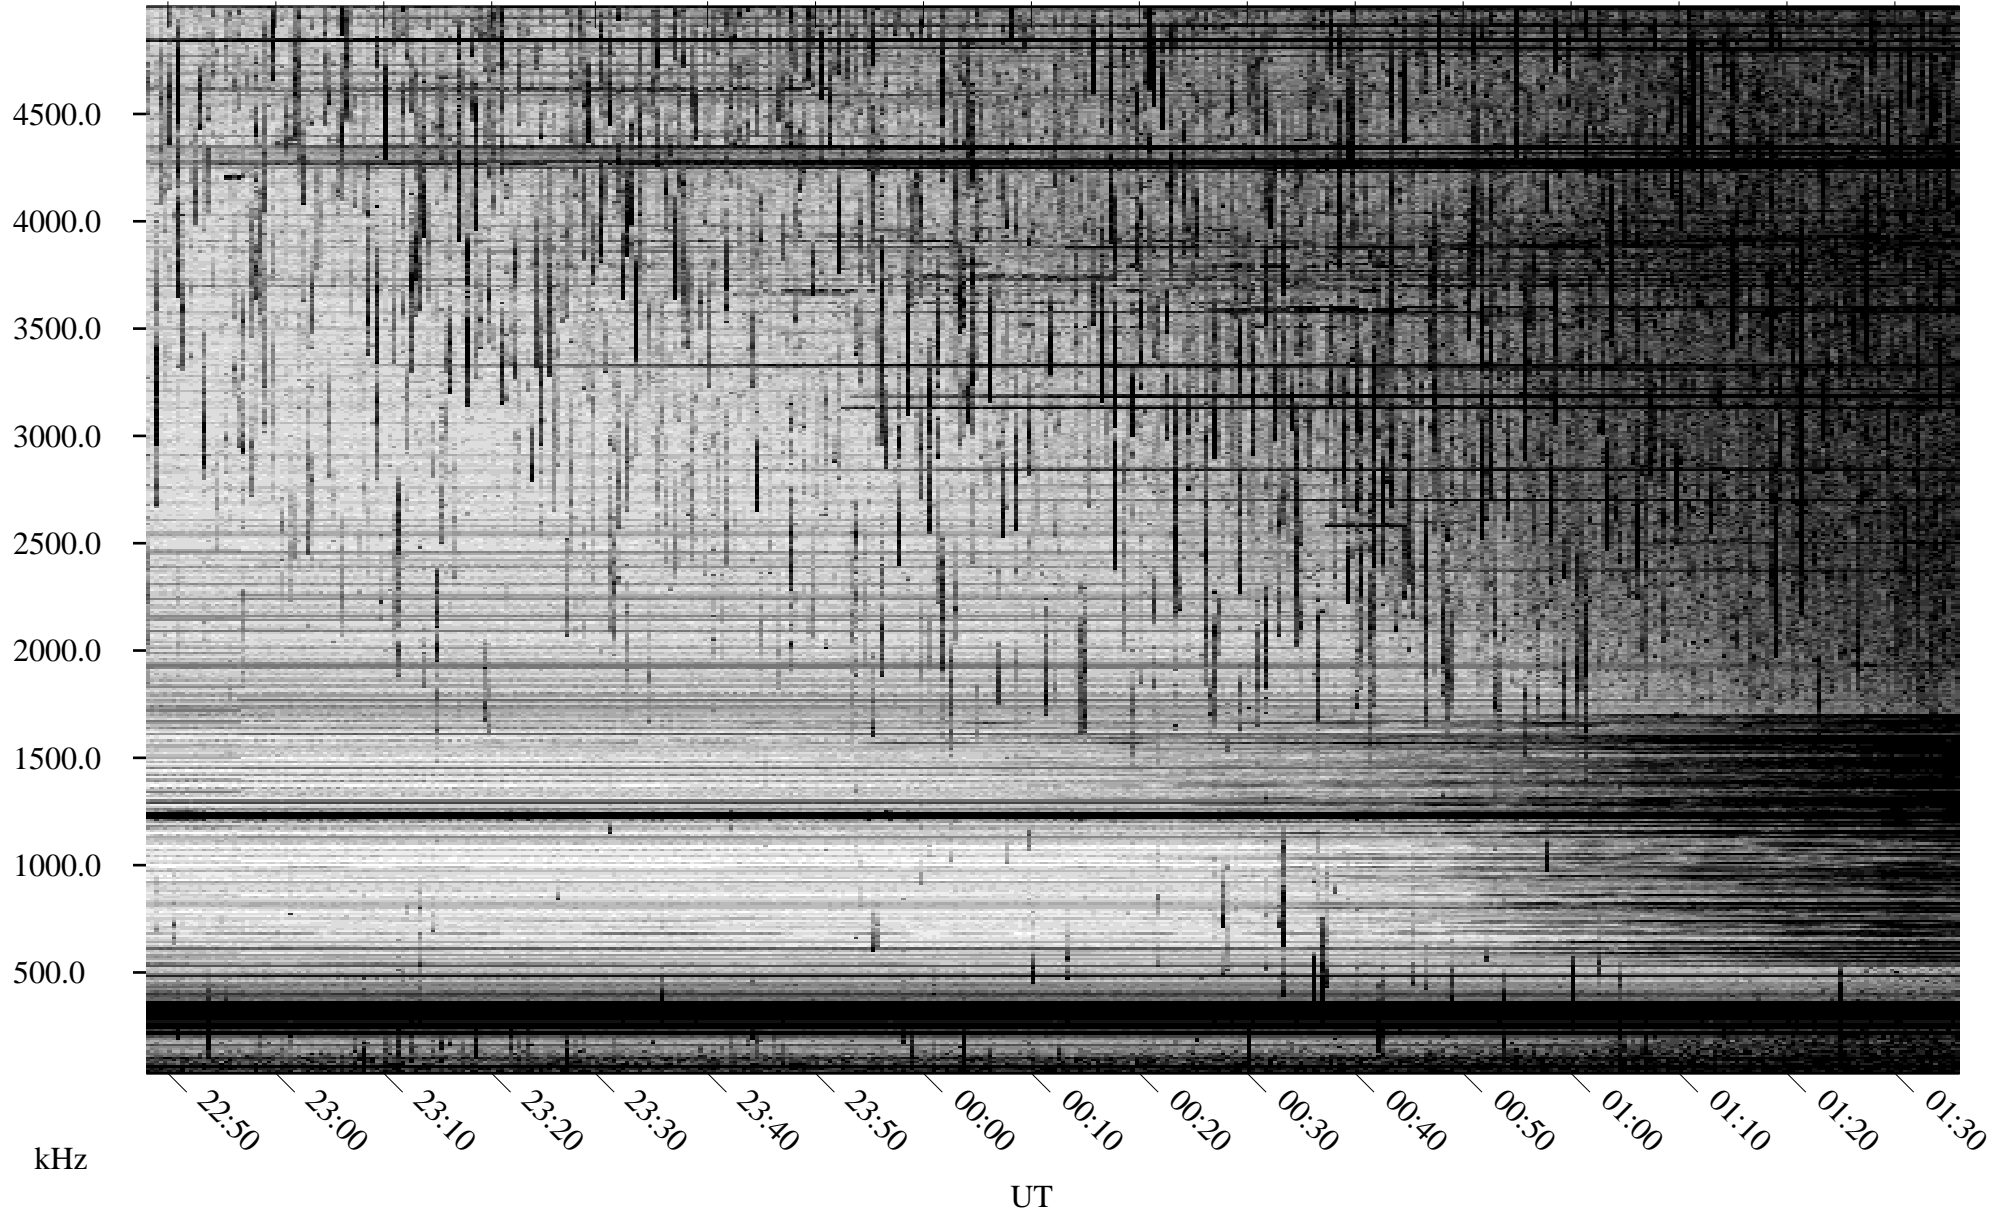

08/28/2008 Churchill, Manitoba

Linear Scale Black = 161 White = 15

ch082411.r00SUm max_12

Page 1

08/28/2008 Churchill, Manitoba

Linear Scale Black = 161 White = 15

ch082411.r00SUm max_12

Page 2

08/29/2008 Churchill, Manitoba

Linear Scale Black = 161 White = 15

ch082411.r00SUm max_12

Page 3

08/29/2008 Churchill, Manitoba

Linear Scale Black = 161 White = 15

ch082411.r00SUm max_12

Page 4

08/29/2008 Churchill, Manitoba

Linear Scale Black = 161 White = 15

ch082411.r00SUm max_12

Page 5

08/29/2008 Churchill, Manitoba

Linear Scale Black = 161 White = 15

ch082411.r00SUm max_12

Page 6

08/29/2008 Churchill, Manitoba

Linear Scale Black = 161 White = 15

ch082411.r00SUm max_12

Page 7

08/29/2008 Churchill, Manitoba

Linear Scale Black = 161 White = 15

ch082411.r00SUm max_12