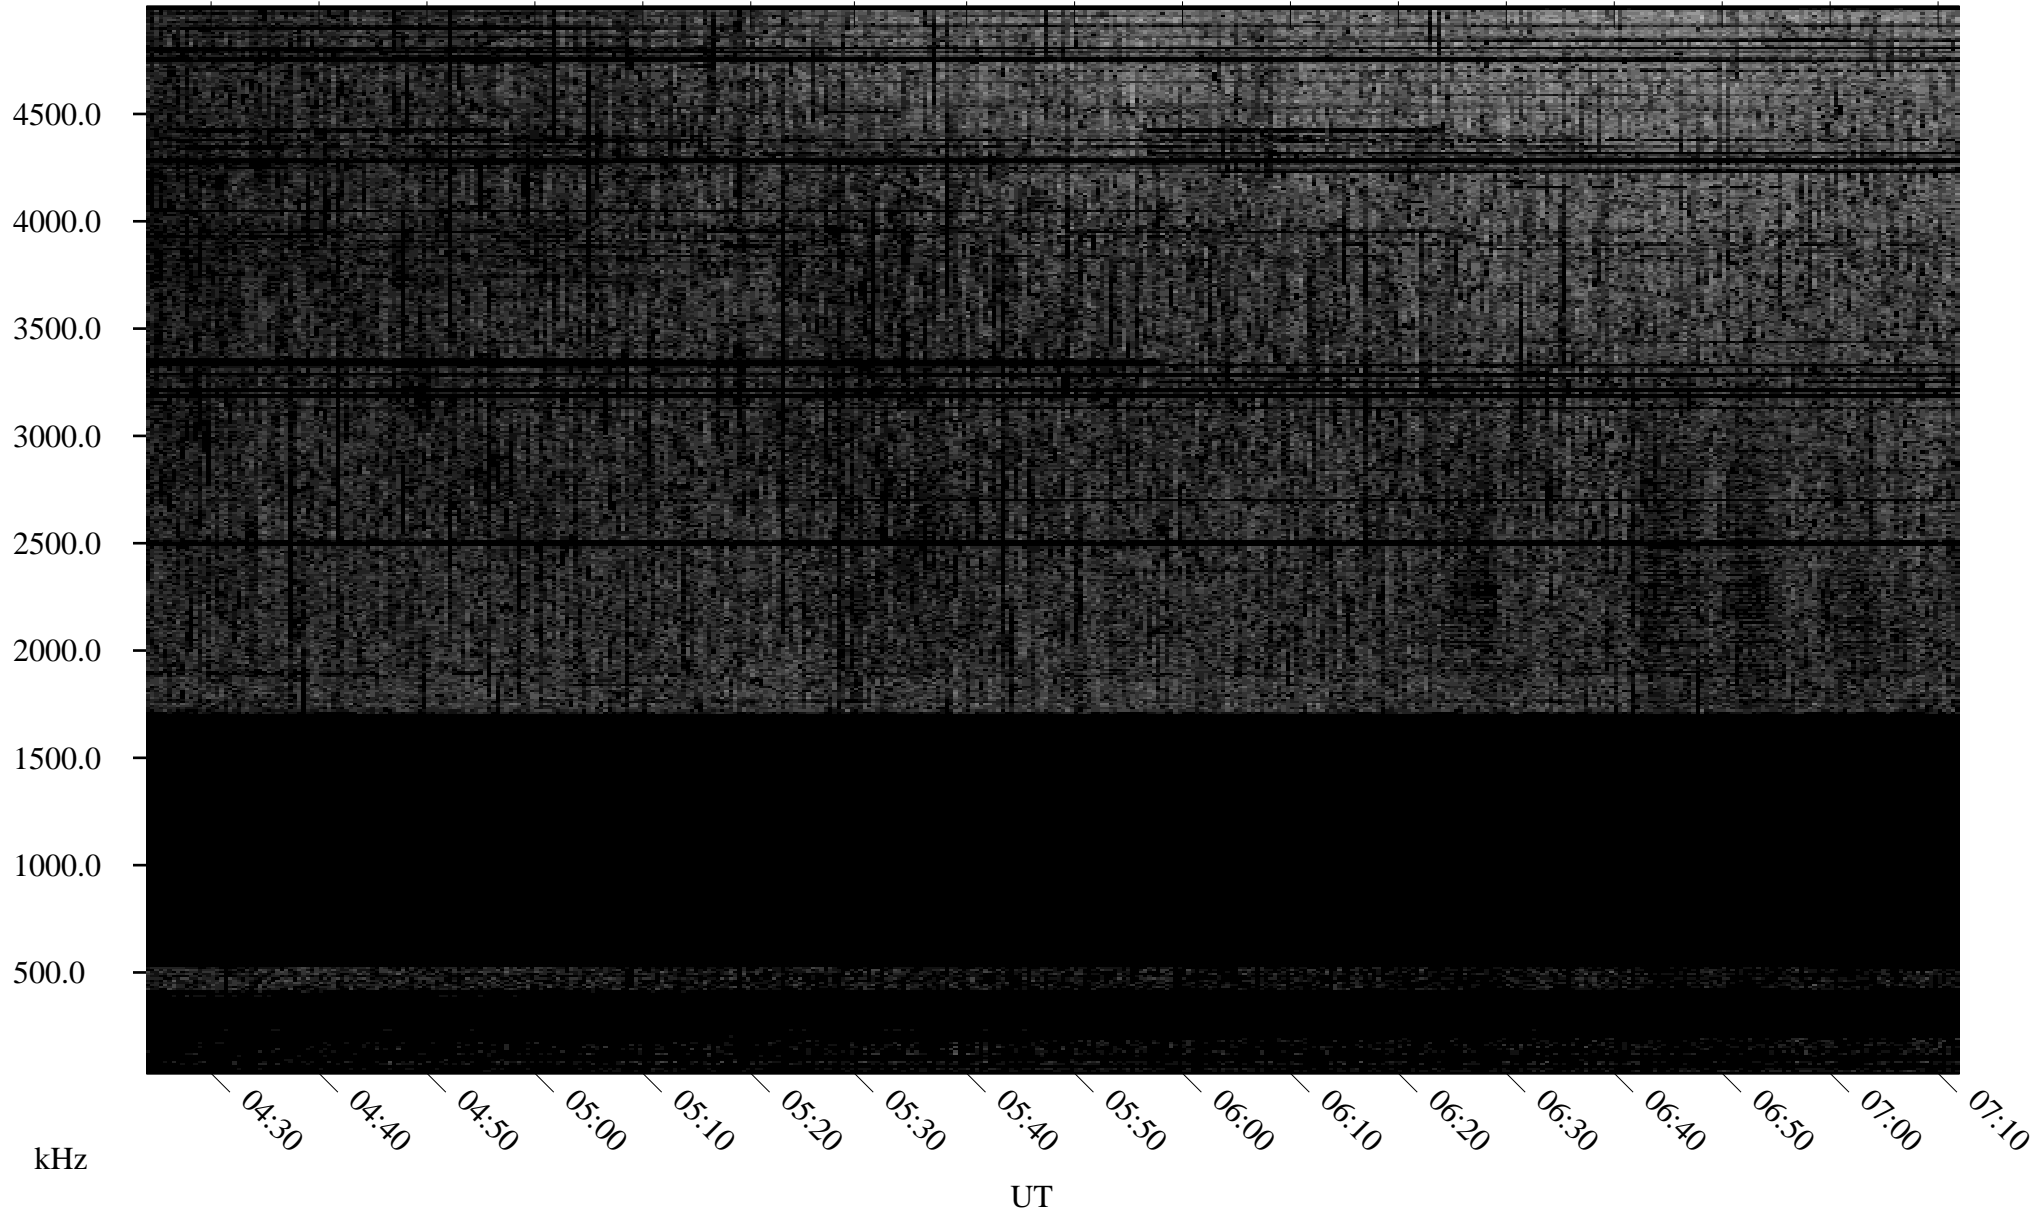

08/28/2008 Churchill, Manitoba

Linear Scale Black = 161 White = 15

ch082411.r00SUm max_12

Page 1

08/28/2008 Churchill, Manitoba

Linear Scale Black = 161 White = 15

ch082411.r00SUm max_12

Page 2

08/29/2008 Churchill, Manitoba

Linear Scale Black = 161 White = 15

ch082411.r00SUm max_12

Page 3

08/29/2008 Churchill, Manitoba

Linear Scale Black = 161 White = 15

ch082411.r00SUm max_12

Page 4

08/29/2008 Churchill, Manitoba

Linear Scale Black = 161 White = 15

ch082411.r00SUm max_12

Page 5

08/29/2008 Churchill, Manitoba

Linear Scale Black = 161 White = 15

ch082411.r00SUm max_12

Page 6

08/29/2008 Churchill, Manitoba

Linear Scale Black = 161 White = 15

ch082411.r00SUm max_12

Page 7

08/29/2008 Churchill, Manitoba

Linear Scale Black = 161 White = 15

ch082411.r00SUm max_12