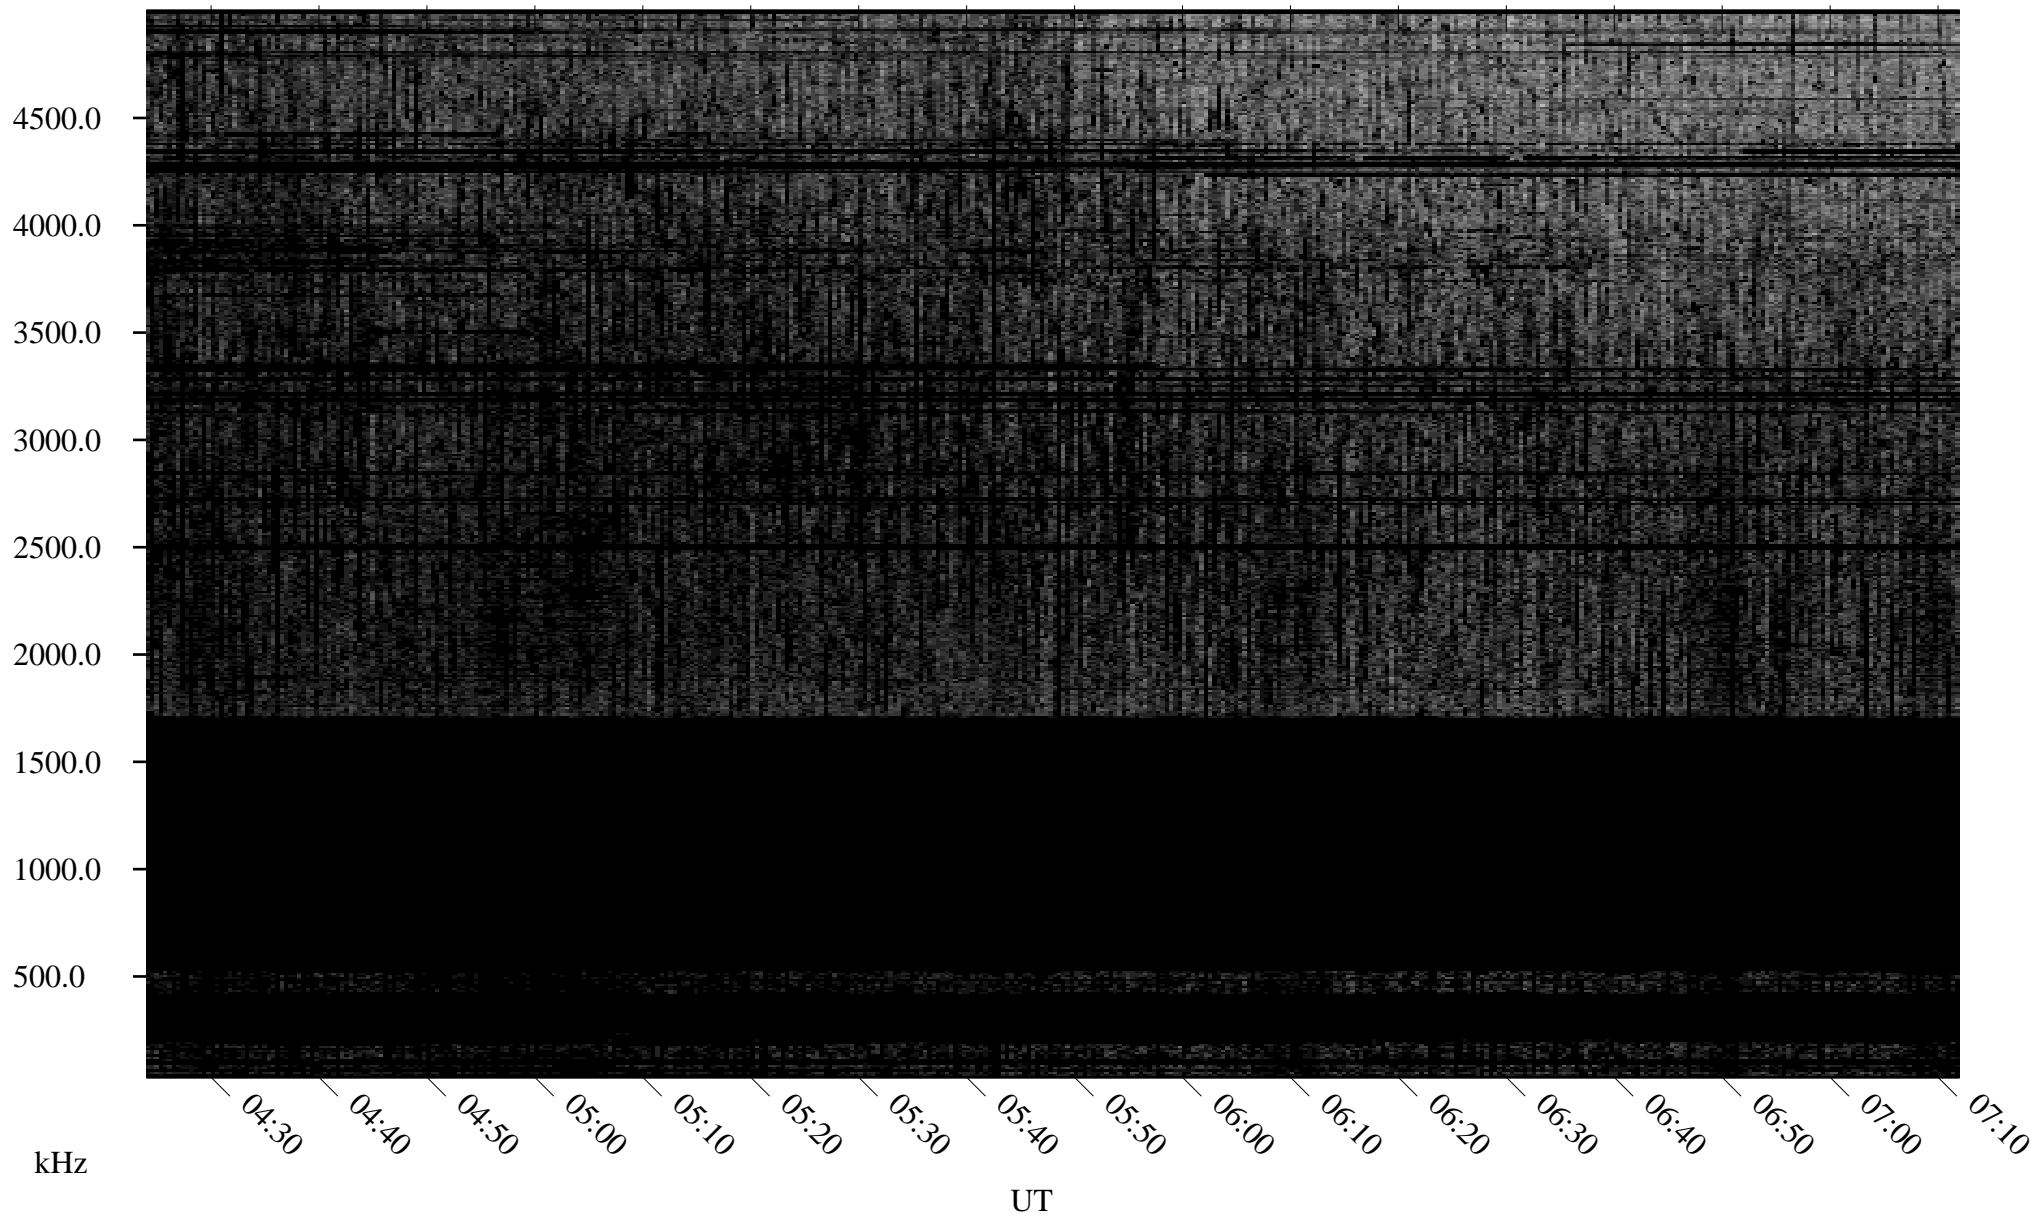

# 08/29/2008 Churchill, Manitoba

Linear Scale    Black = 161    White = 15

ch08242l.r00SUm max\_12

Page 1

# 08/29/2008 Churchill, Manitoba

Linear Scale    Black = 161    White = 15

ch08242l.r00SUm max\_12

Page 2

# 08/30/2008 Churchill, Manitoba

Linear Scale    Black = 161    White = 15

ch08242l.r00SUm max\_12

Page 3

# 08/30/2008 Churchill, Manitoba

Linear Scale    Black = 161    White = 15

ch08242l.r00SUm max\_12

Page 4