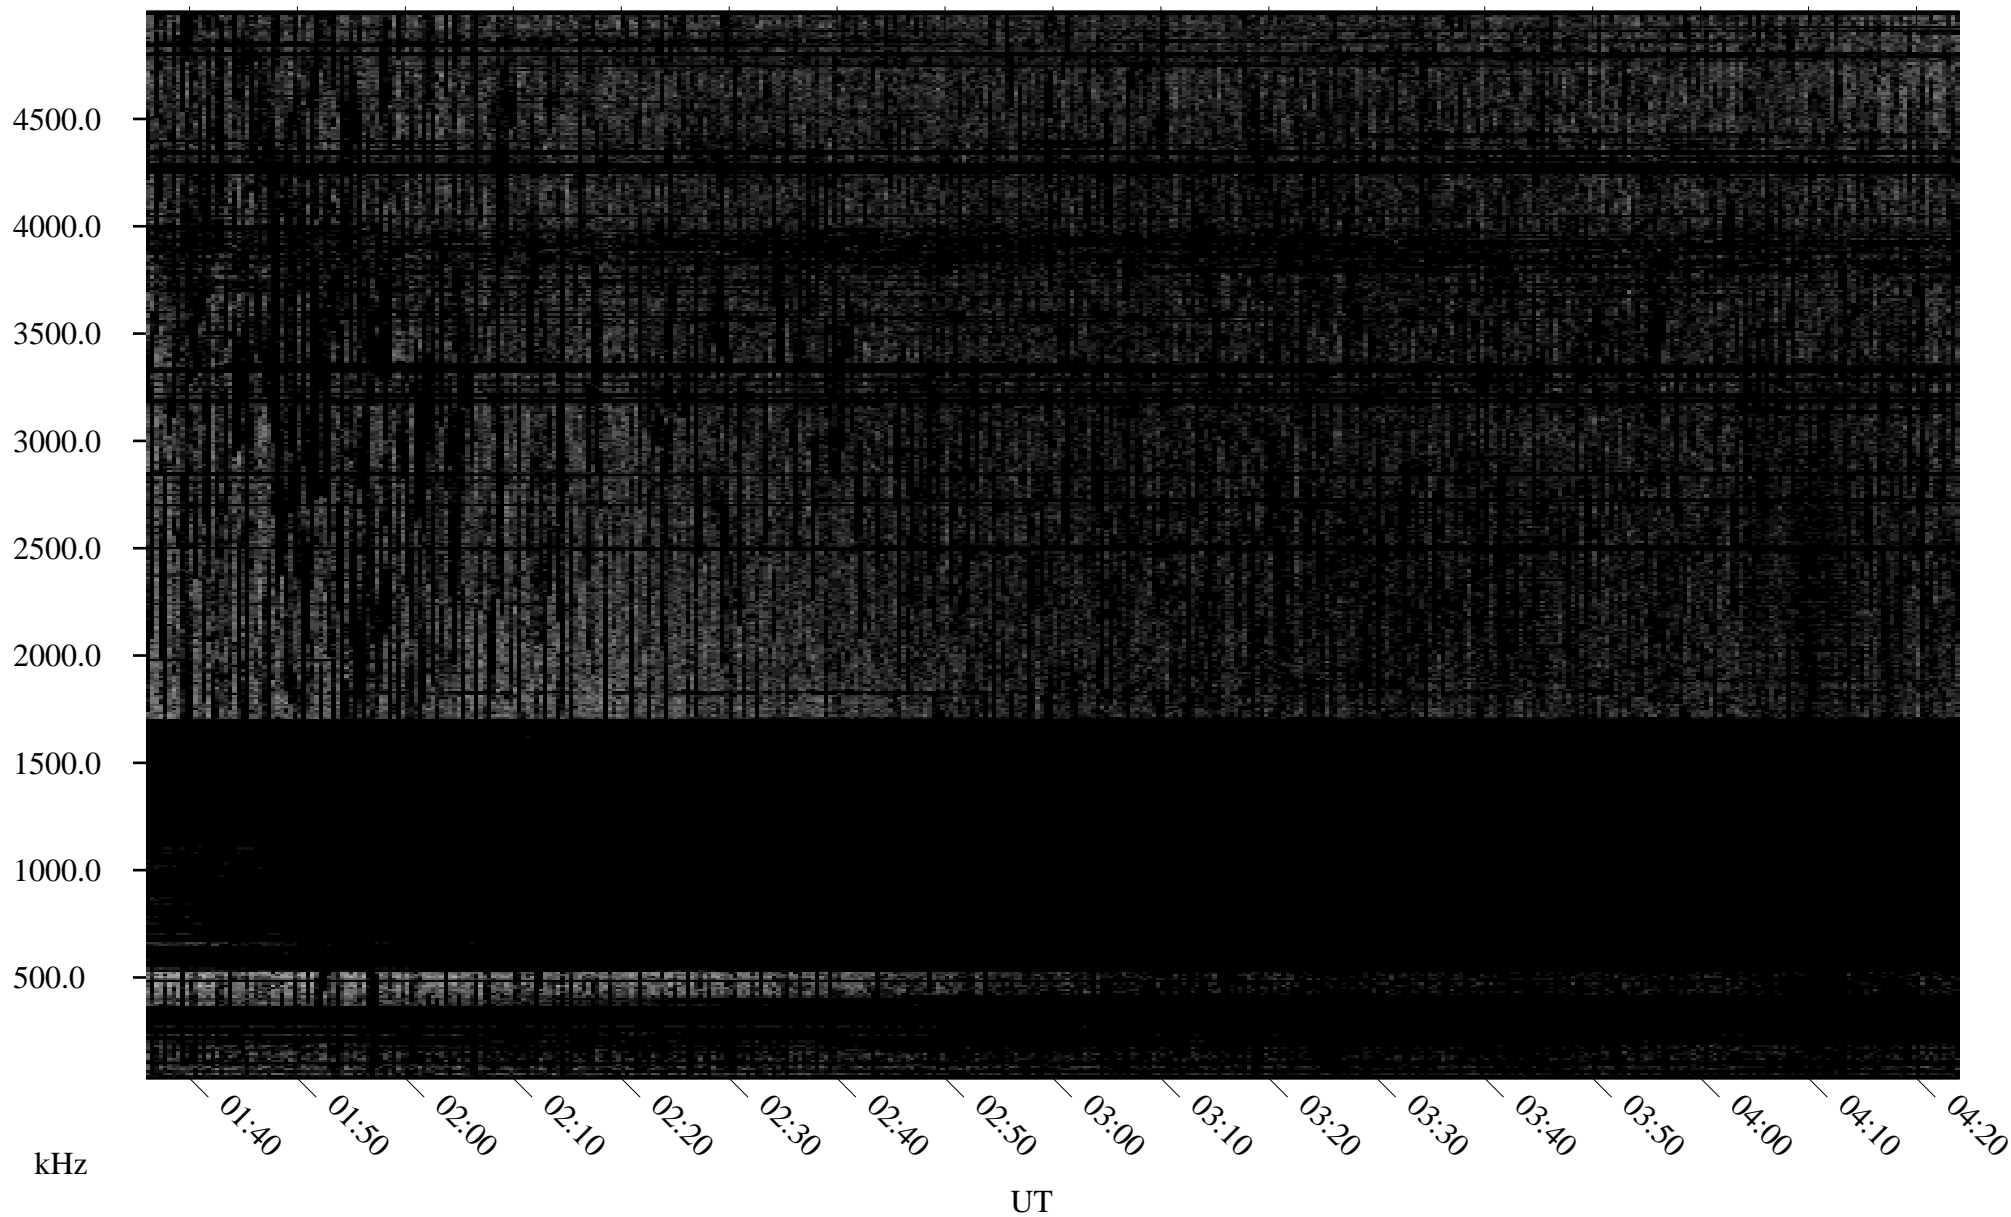

# 08/29/2008 Churchill, Manitoba

Linear Scale    Black = 161    White = 15

ch08242l.r00SUm max\_12

Page 1

# 08/29/2008 Churchill, Manitoba

Linear Scale    Black = 161    White = 15

ch08242l.r00SUm max\_12

Page 2

# 08/30/2008 Churchill, Manitoba

Linear Scale    Black = 161    White = 15

ch08242l.r00SUm max\_12

Page 3

# 08/30/2008 Churchill, Manitoba

Linear Scale    Black = 161    White = 15

ch08242l.r00SUm max\_12

Page 4