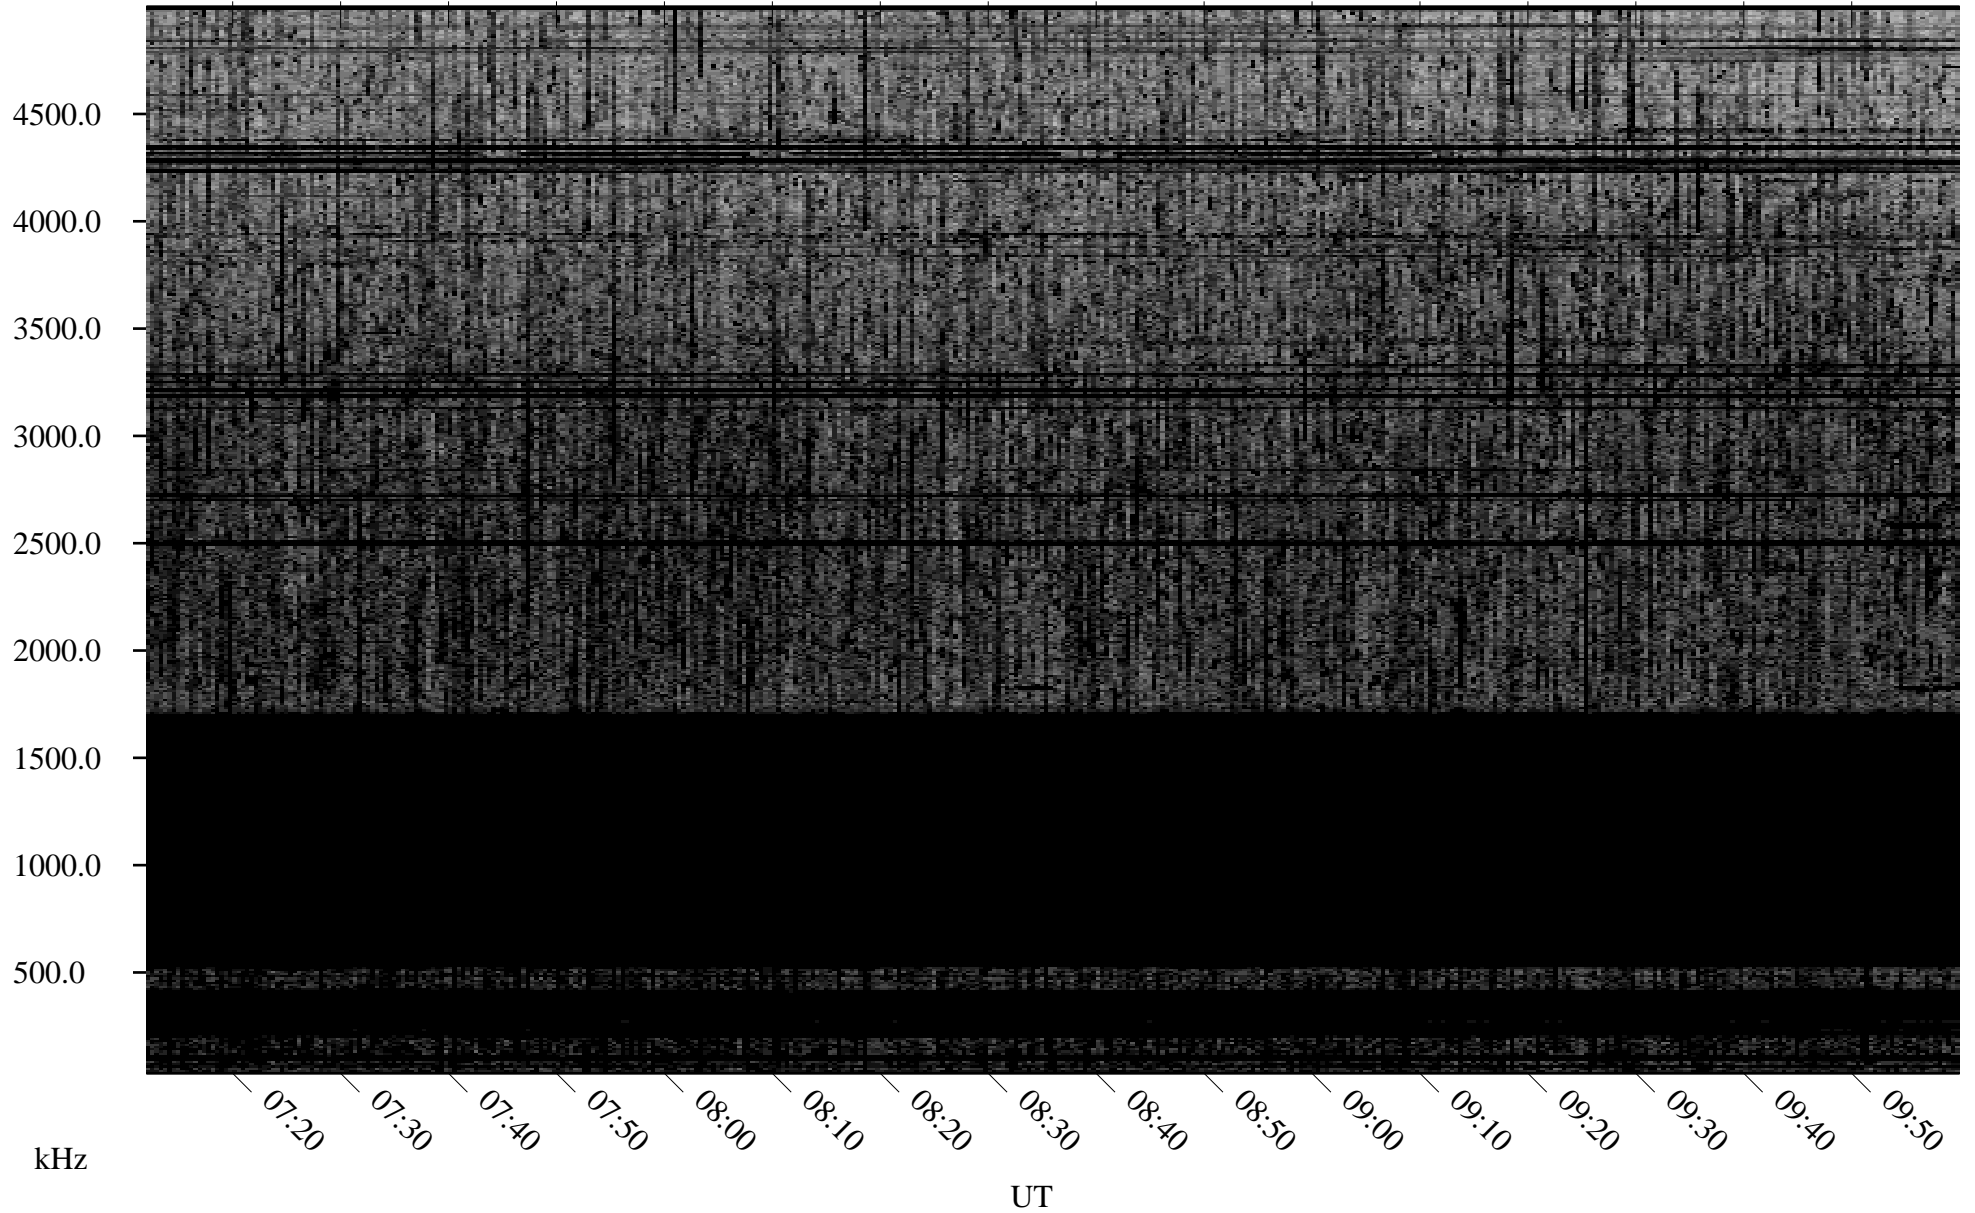

# 08/30/2008 Churchill, Manitoba

Linear Scale    Black = 161    White = 15

ch08242l.r00SUm max\_12

Page 4

# 08/30/2008 Churchill, Manitoba

Linear Scale    Black = 161    White = 15

ch08242l.r00SUm max\_12

Page 5