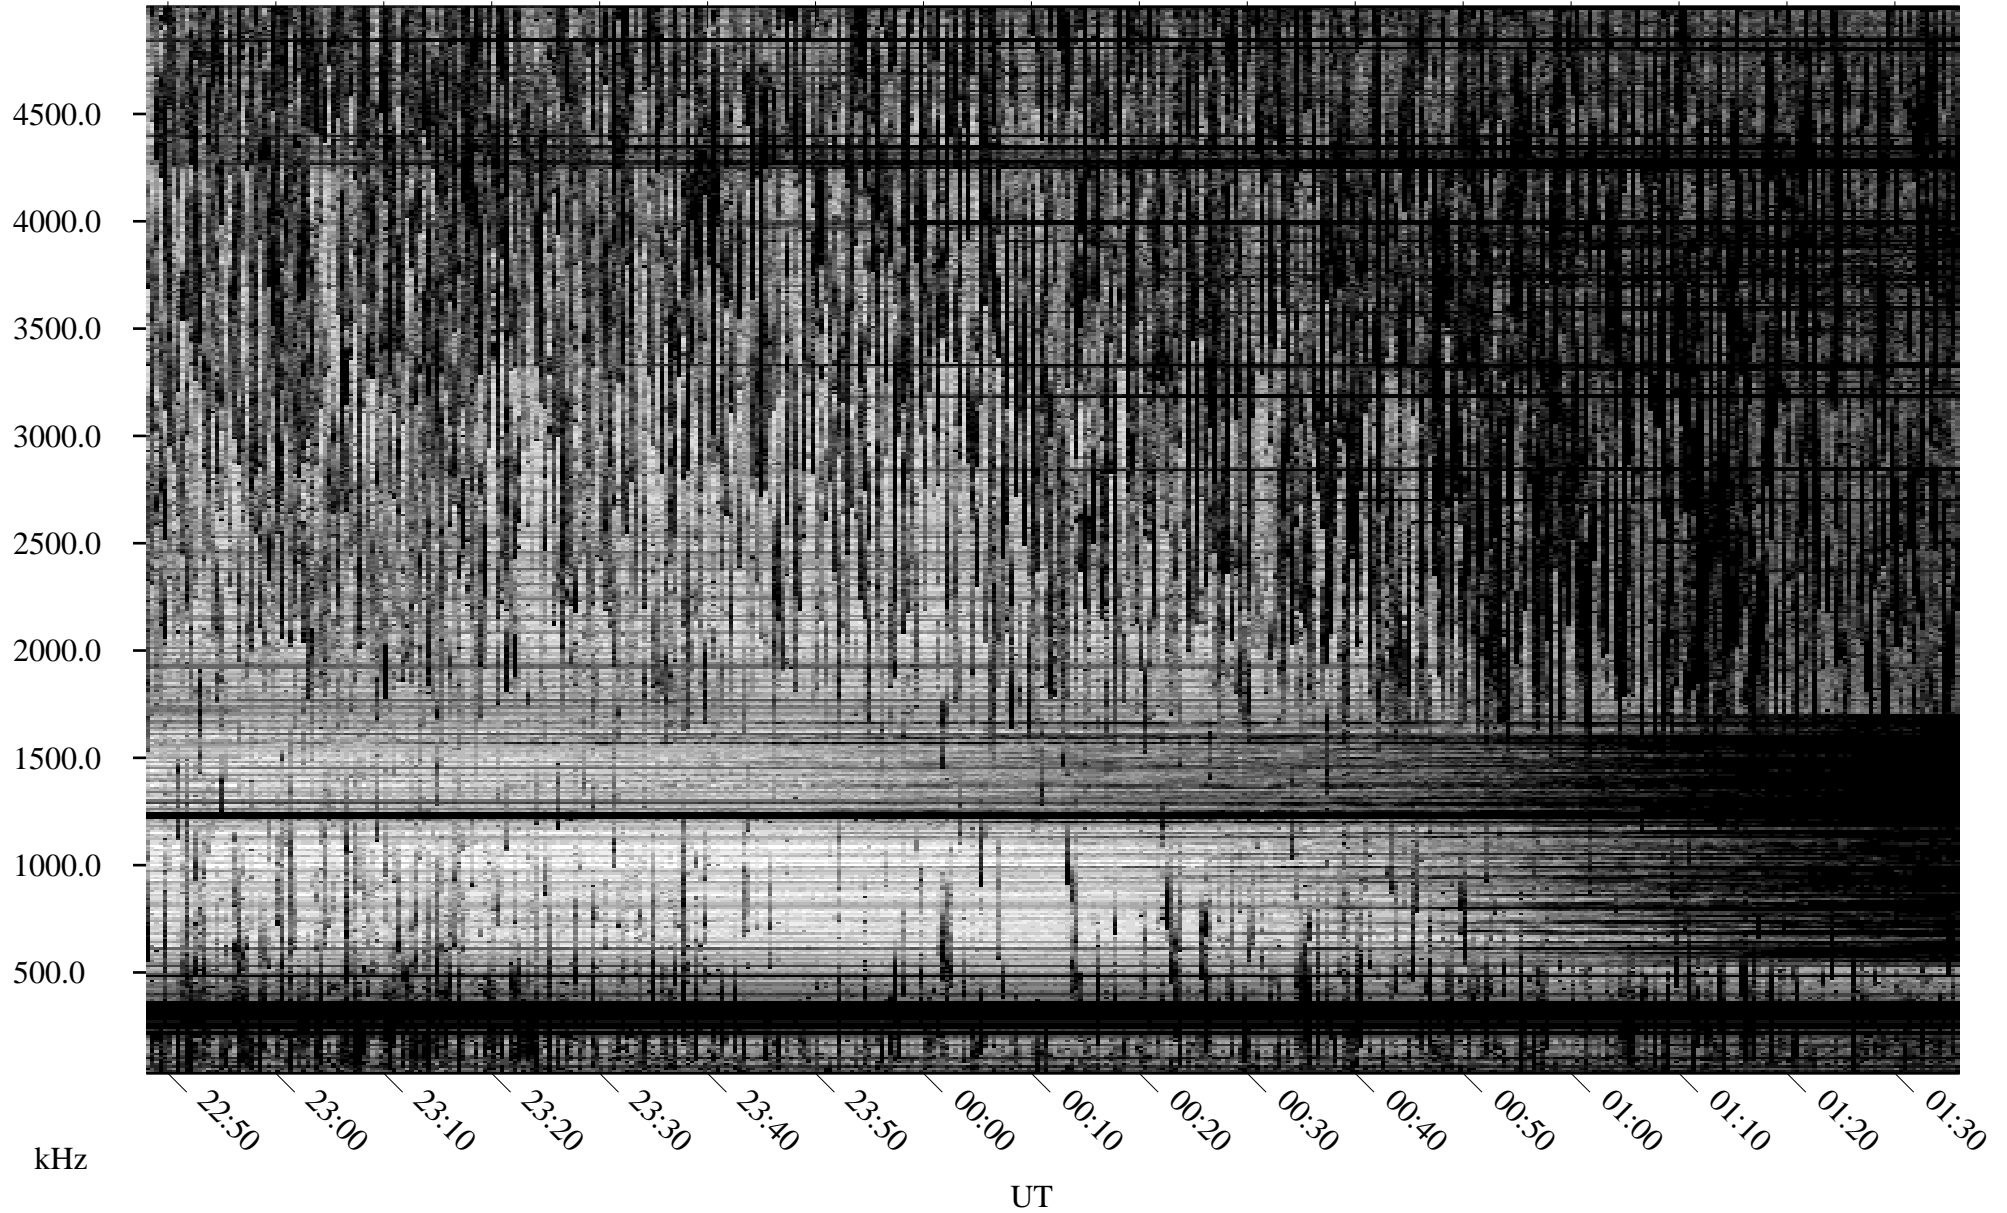

# 08/29/2008 Churchill, Manitoba

Linear Scale    Black = 161    White = 15

ch08242l.r00SUm max\_12

Page 1

# 08/29/2008 Churchill, Manitoba

Linear Scale    Black = 161    White = 15

ch08242l.r00SUm max\_12

Page 2

# 08/30/2008 Churchill, Manitoba

Linear Scale    Black = 161    White = 15

ch08242l.r00SUm max\_12

Page 3

# 08/30/2008 Churchill, Manitoba

Linear Scale    Black = 161    White = 15

ch08242l.r00SUm max\_12

Page 4