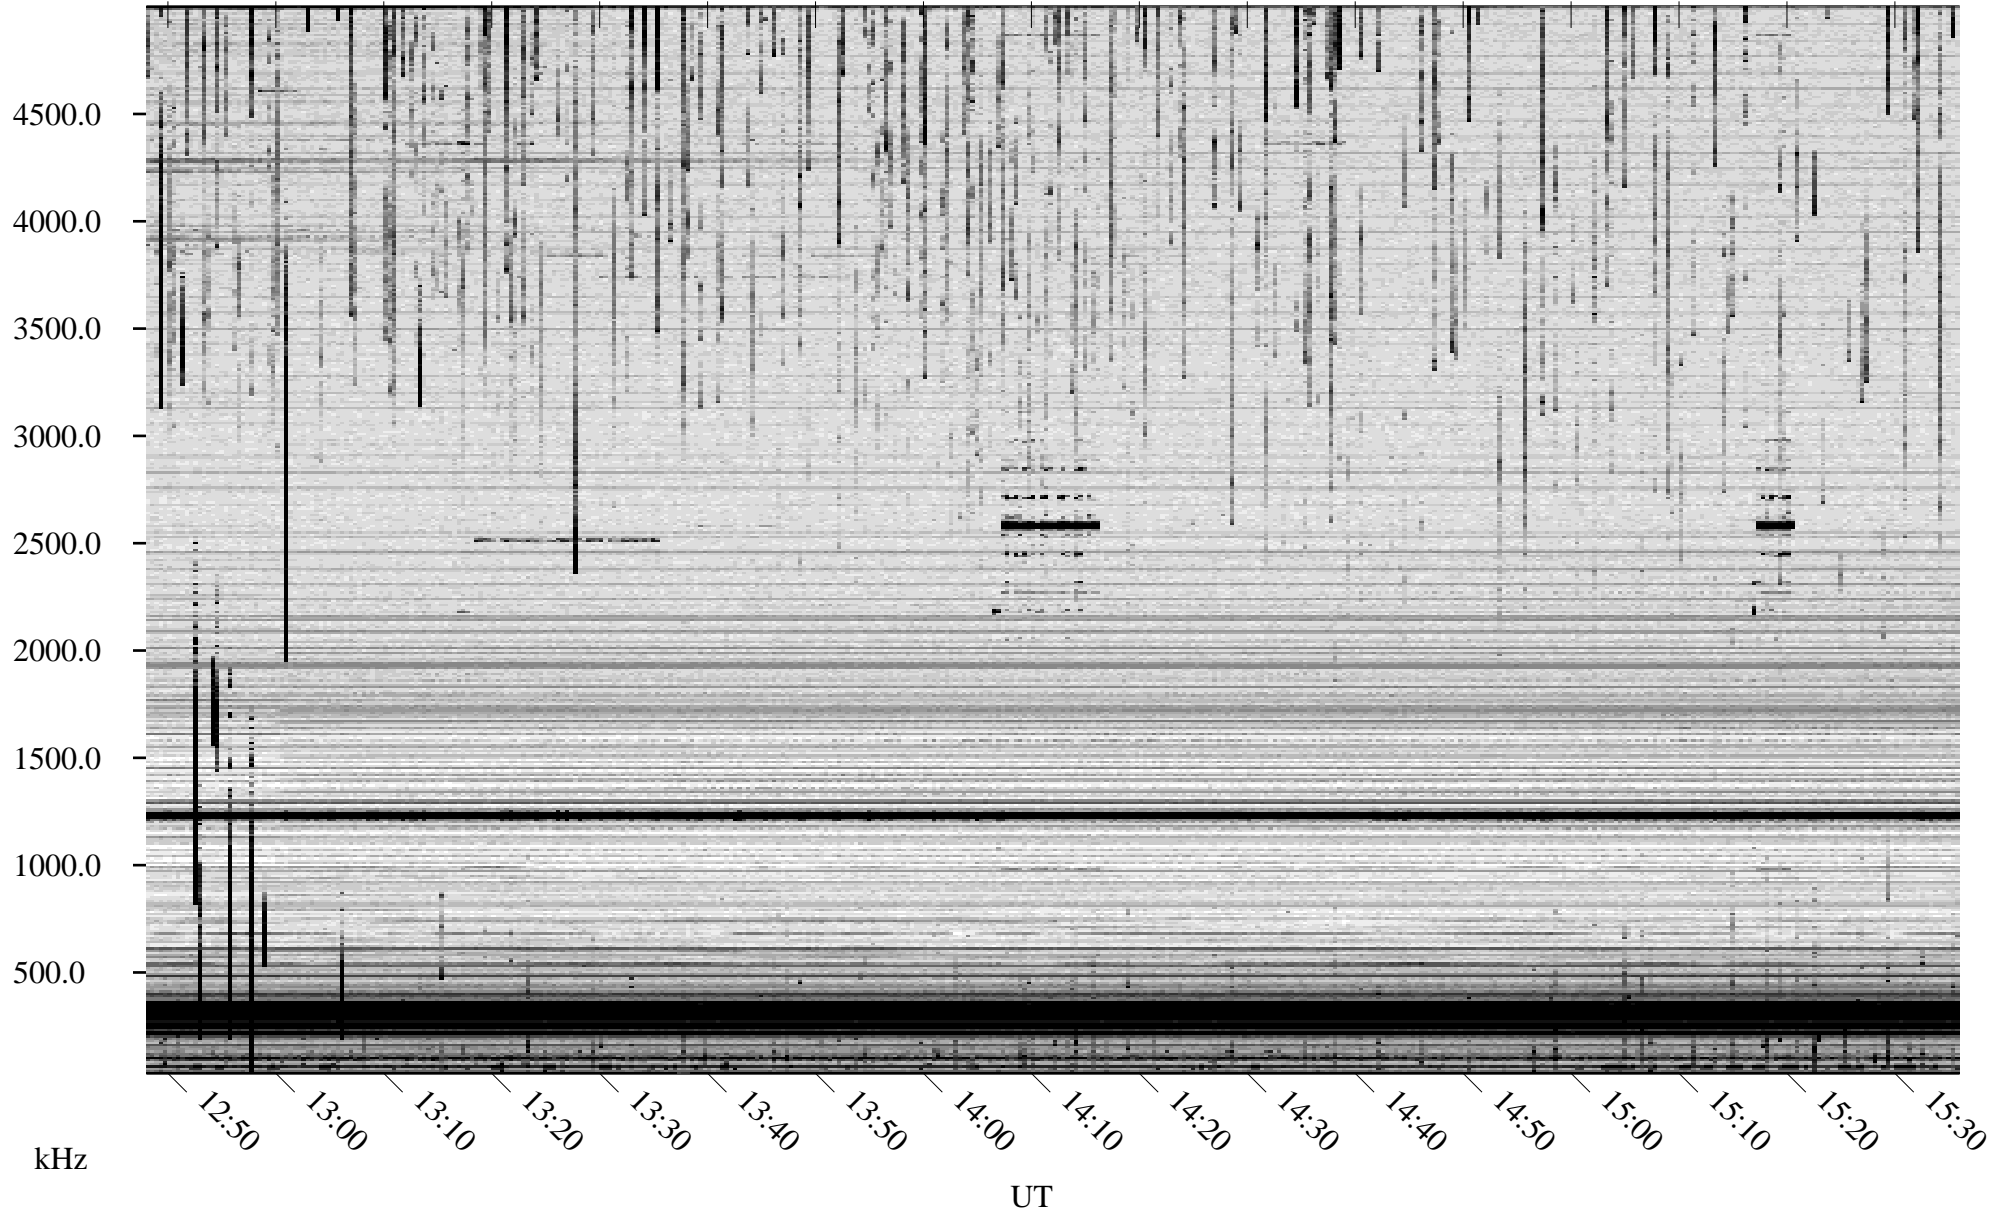

# 08/30/2008 Churchill, Manitoba

Linear Scale    Black = 161    White = 15

ch08242l.r00SUm max\_12

Page 5

# 08/30/2008 Churchill, Manitoba

Linear Scale    Black = 161    White = 15

ch08242l.r00SUm max\_12

Page 6

# 08/30/2008 Churchill, Manitoba

Linear Scale    Black = 161    White = 15

ch08242l.r00SUm max\_12

Page 7

# 08/30/2008 Churchill, Manitoba

Linear Scale    Black = 161    White = 15

ch08242l.r00SUm max\_12

Page 8