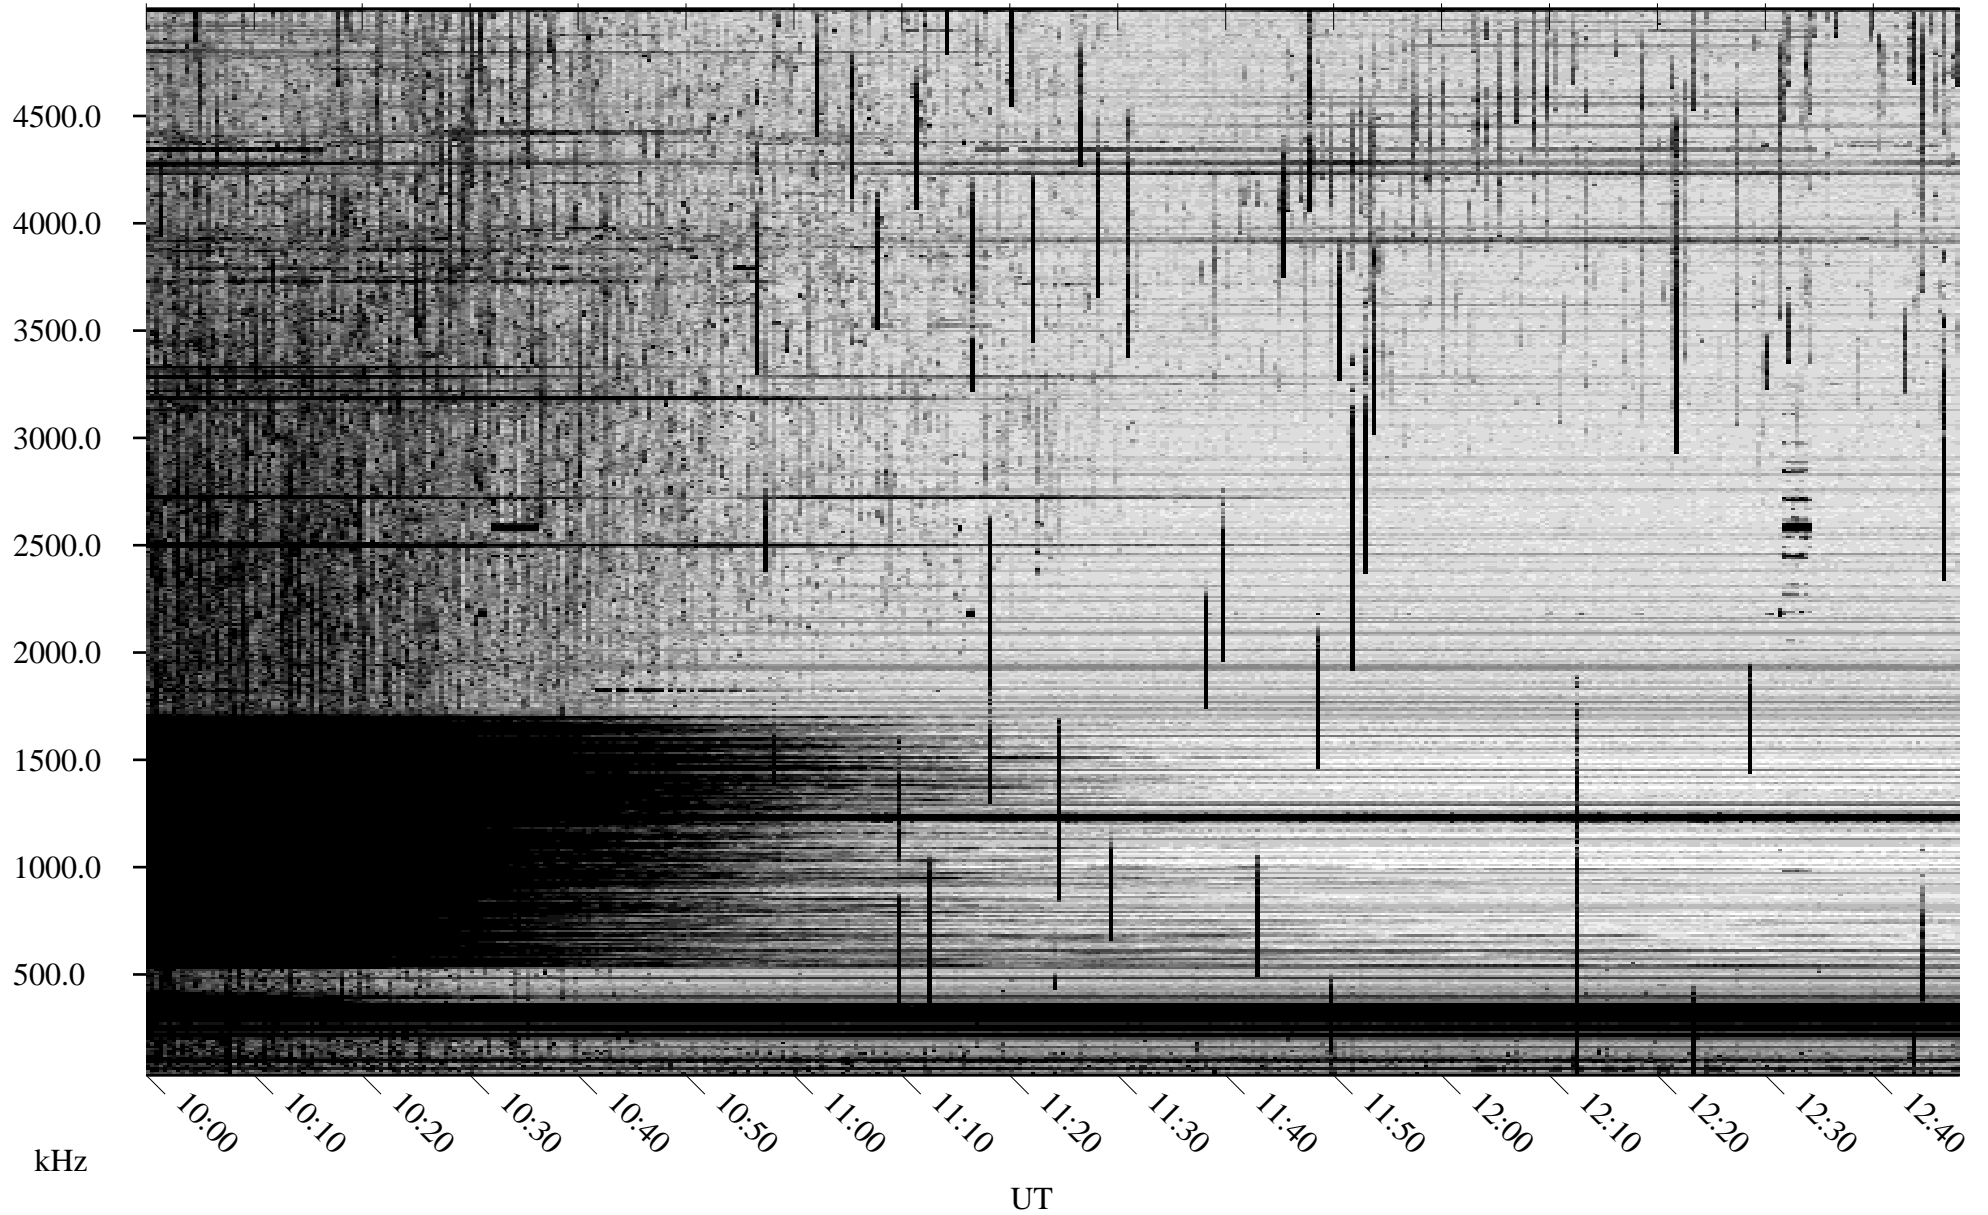

# 08/30/2008 Churchill, Manitoba

Linear Scale    Black = 161    White = 15

ch08242l.r00SUm max\_12

Page 4

# 08/30/2008 Churchill, Manitoba

Linear Scale    Black = 161    White = 15

ch08242l.r00SUm max\_12

Page 5

# 08/30/2008 Churchill, Manitoba

Linear Scale    Black = 161    White = 15

ch08242l.r00SUm max\_12

Page 6

# 08/30/2008 Churchill, Manitoba

Linear Scale    Black = 161    White = 15

ch08242l.r00SUm max\_12

Page 7