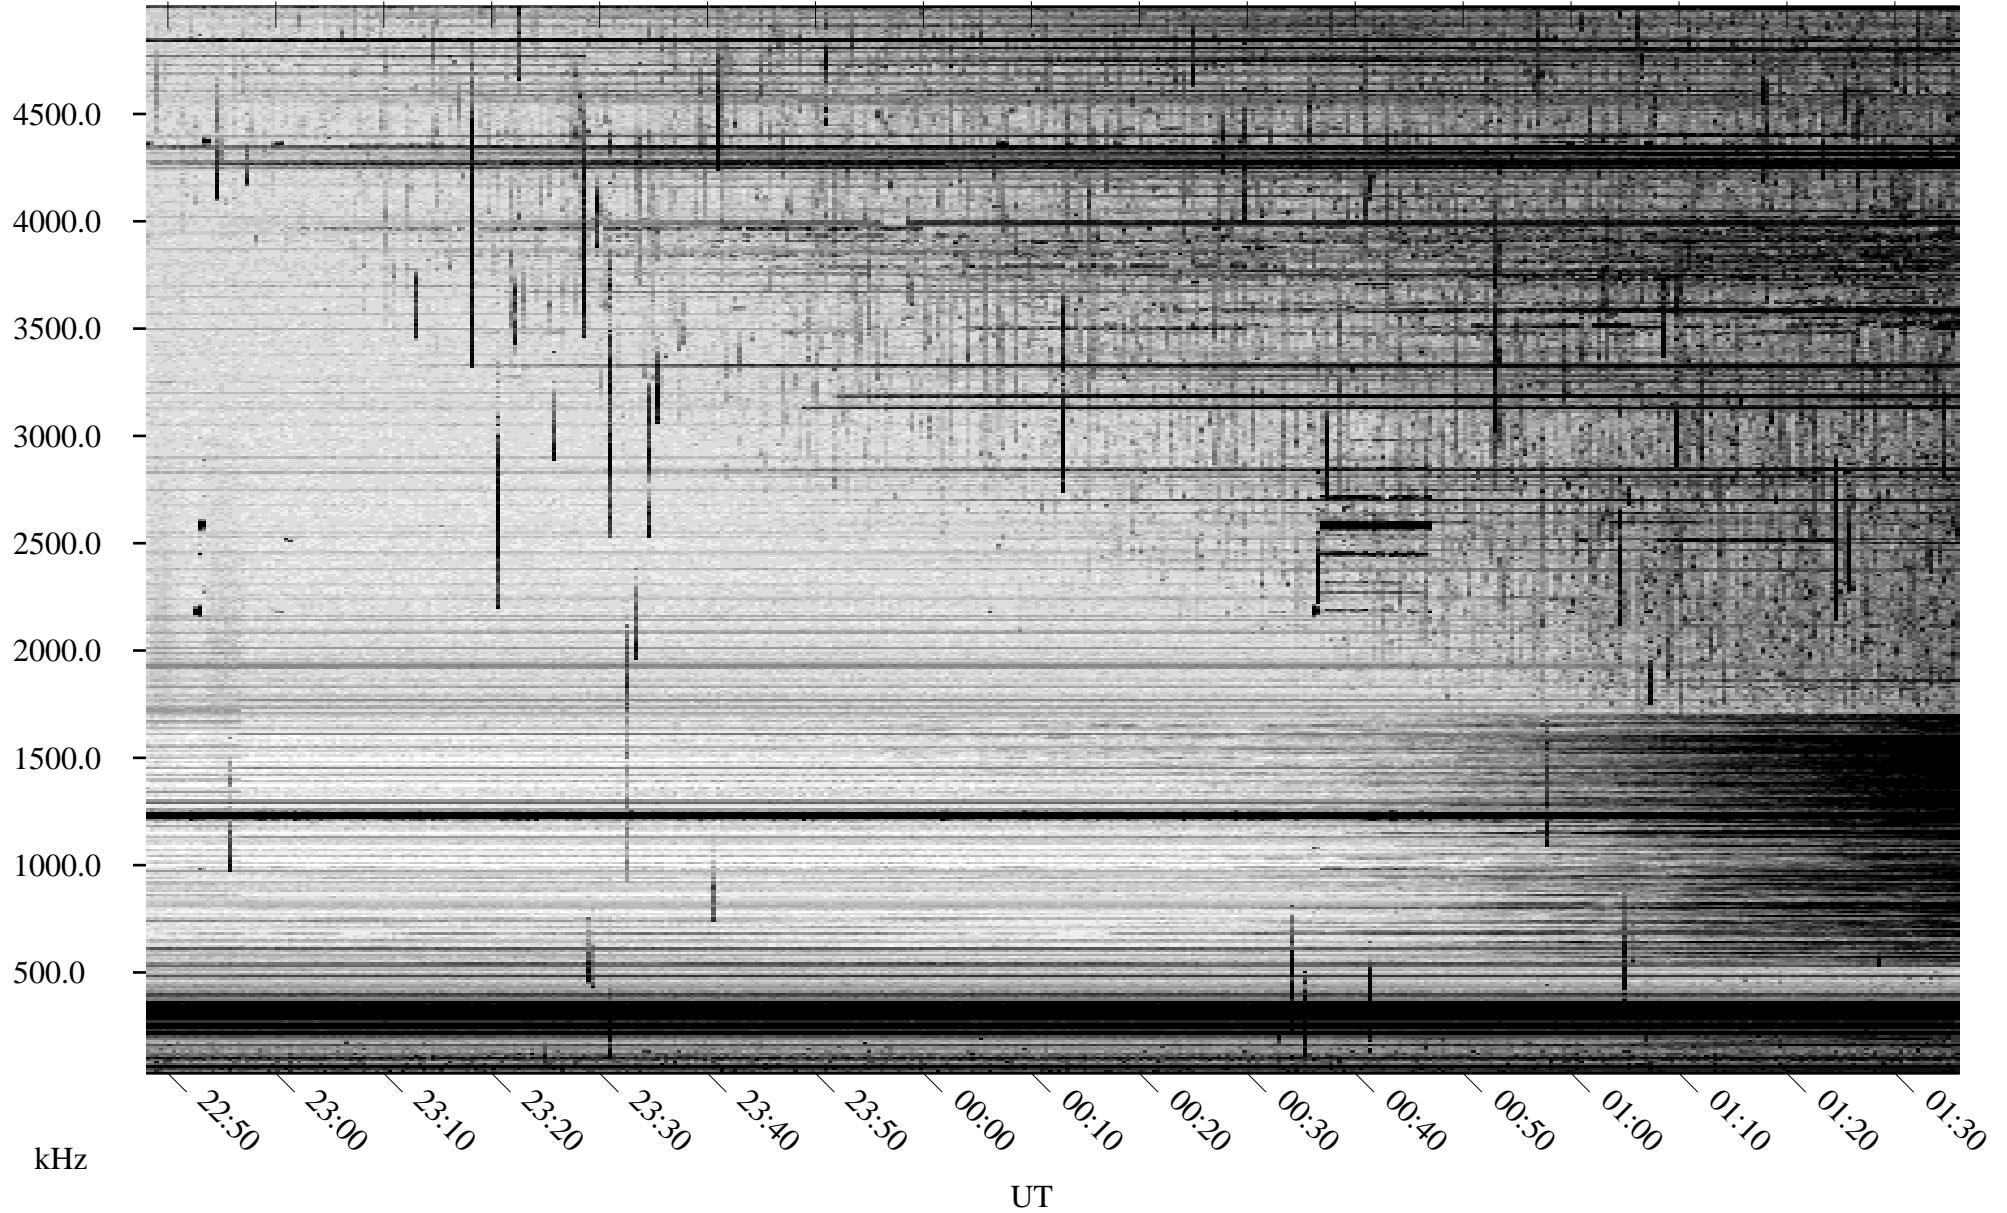

08/30/2008 Churchill, Manitoba

Linear Scale Black = 161 White = 15

ch08243l.r00SUm max_12

Page 1

08/30/2008 Churchill, Manitoba

Linear Scale Black = 161 White = 15

ch08243l.r00SUm max_12

Page 2

08/31/2008 Churchill, Manitoba

Linear Scale Black = 161 White = 15

ch08243l.r00SUm max_12

Page 3

08/31/2008 Churchill, Manitoba

Linear Scale Black = 161 White = 15

ch08243l.r00SUm max_12

Page 4

08/31/2008 Churchill, Manitoba

Linear Scale Black = 161 White = 15

ch08243l.r00SUm max_12

Page 5

08/31/2008 Churchill, Manitoba

Linear Scale Black = 161 White = 15

ch08243l.r00SUm max_12

Page 6

08/31/2008 Churchill, Manitoba

Linear Scale Black = 161 White = 15

ch08243l.r00SUm max_12

Page 7

08/31/2008 Churchill, Manitoba

Linear Scale Black = 161 White = 15

ch08243l.r00SUm max_12

Page 8