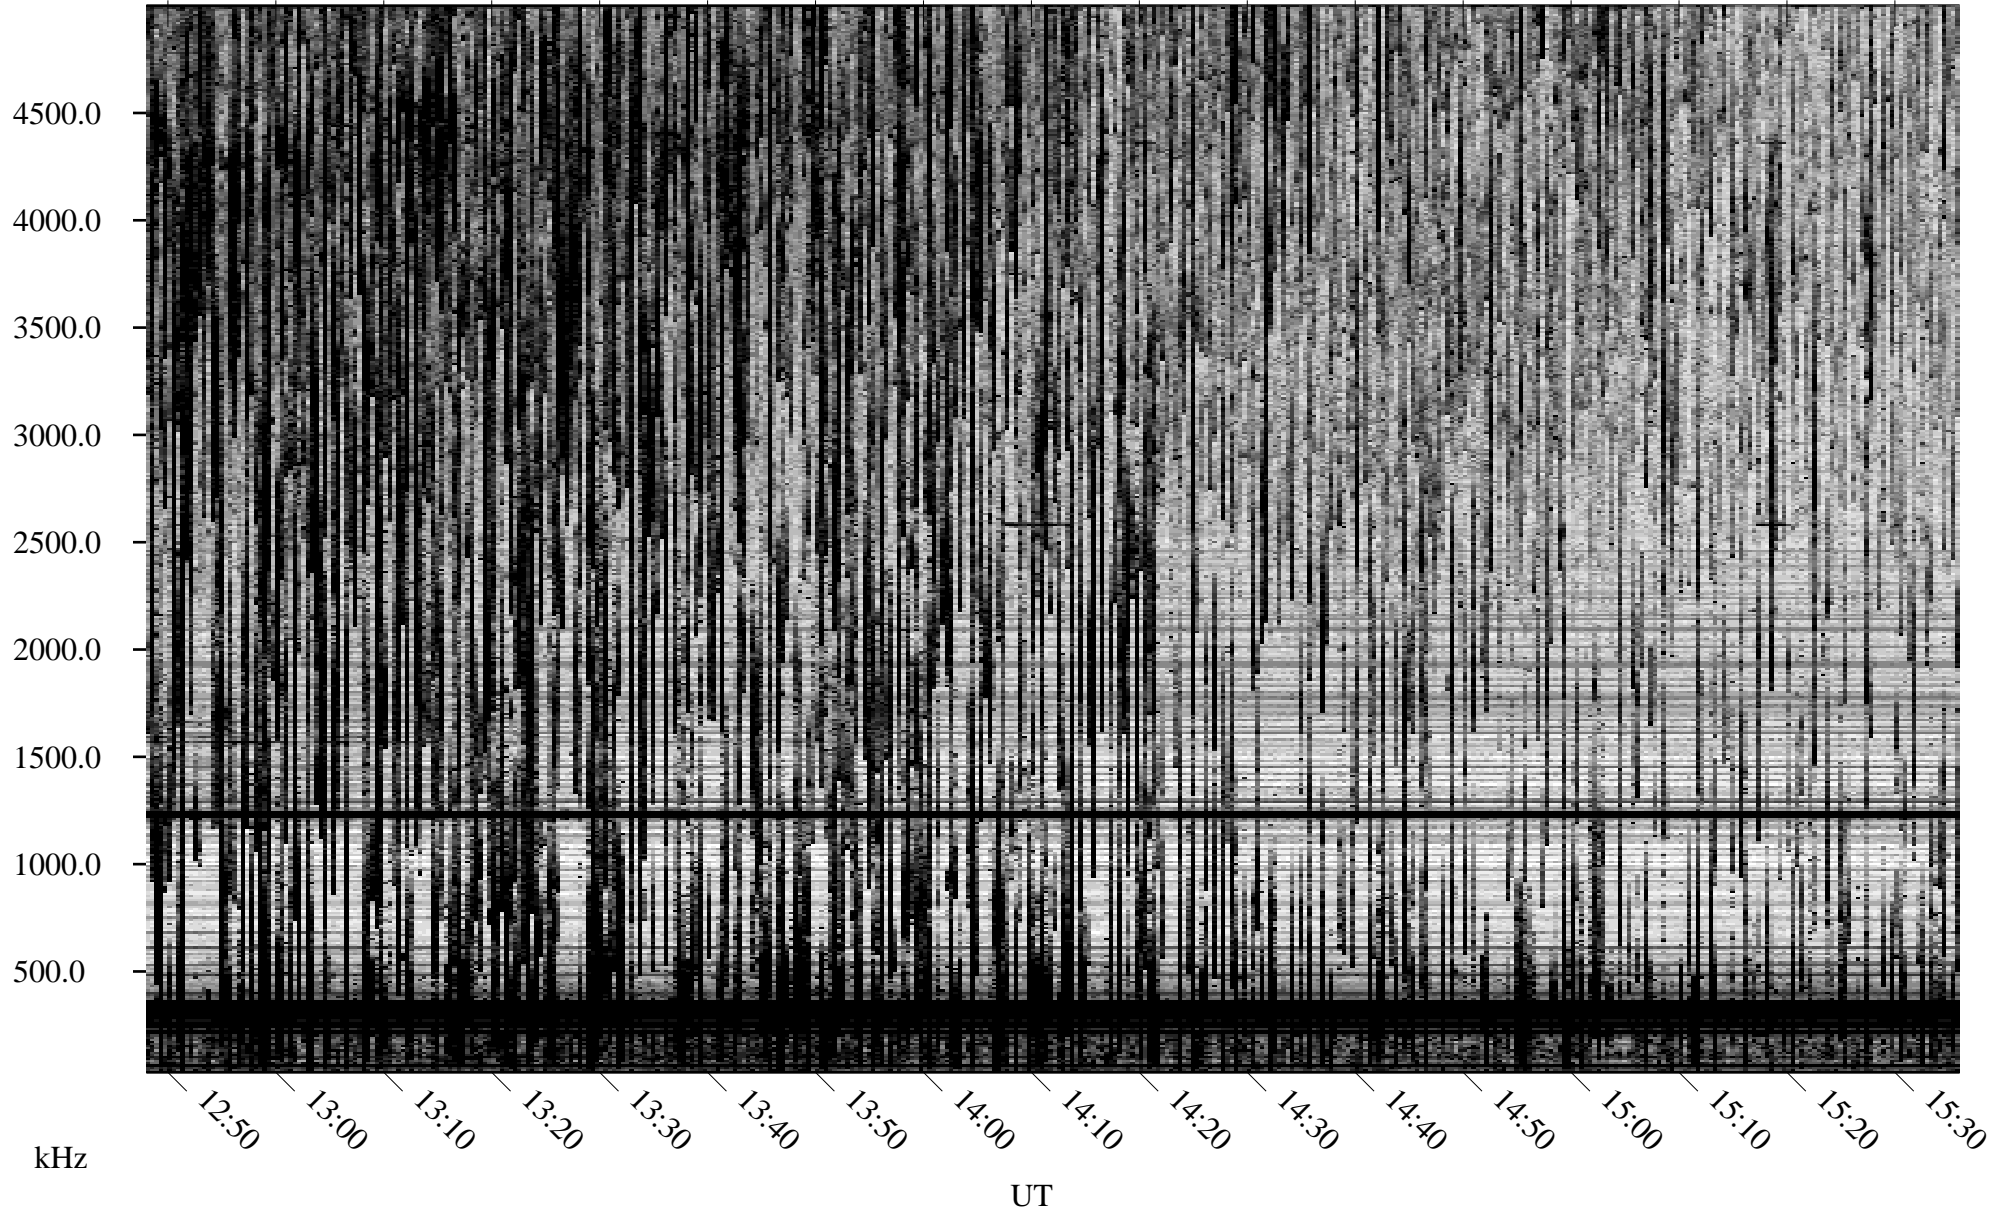

08/30/2008 Churchill, Manitoba

Linear Scale Black = 161 White = 15

ch08243l.r00SUm max_12

Page 1

08/30/2008 Churchill, Manitoba

Linear Scale Black = 161 White = 15

ch08243l.r00SUm max_12

Page 2

08/31/2008 Churchill, Manitoba

Linear Scale Black = 161 White = 15

ch08243l.r00SUm max_12

Page 3

08/31/2008 Churchill, Manitoba

Linear Scale Black = 161 White = 15

ch08243l.r00SUm max_12

Page 4

08/31/2008 Churchill, Manitoba

Linear Scale Black = 161 White = 15

ch08243l.r00SUm max_12

Page 5

08/31/2008 Churchill, Manitoba

Linear Scale Black = 161 White = 15

ch08243l.r00SUm max_12

Page 6

08/31/2008 Churchill, Manitoba

Linear Scale Black = 161 White = 15

ch08243l.r00SUm max_12

Page 7

08/31/2008 Churchill, Manitoba

Linear Scale Black = 161 White = 15

ch08243l.r00SUm max_12

Page 8