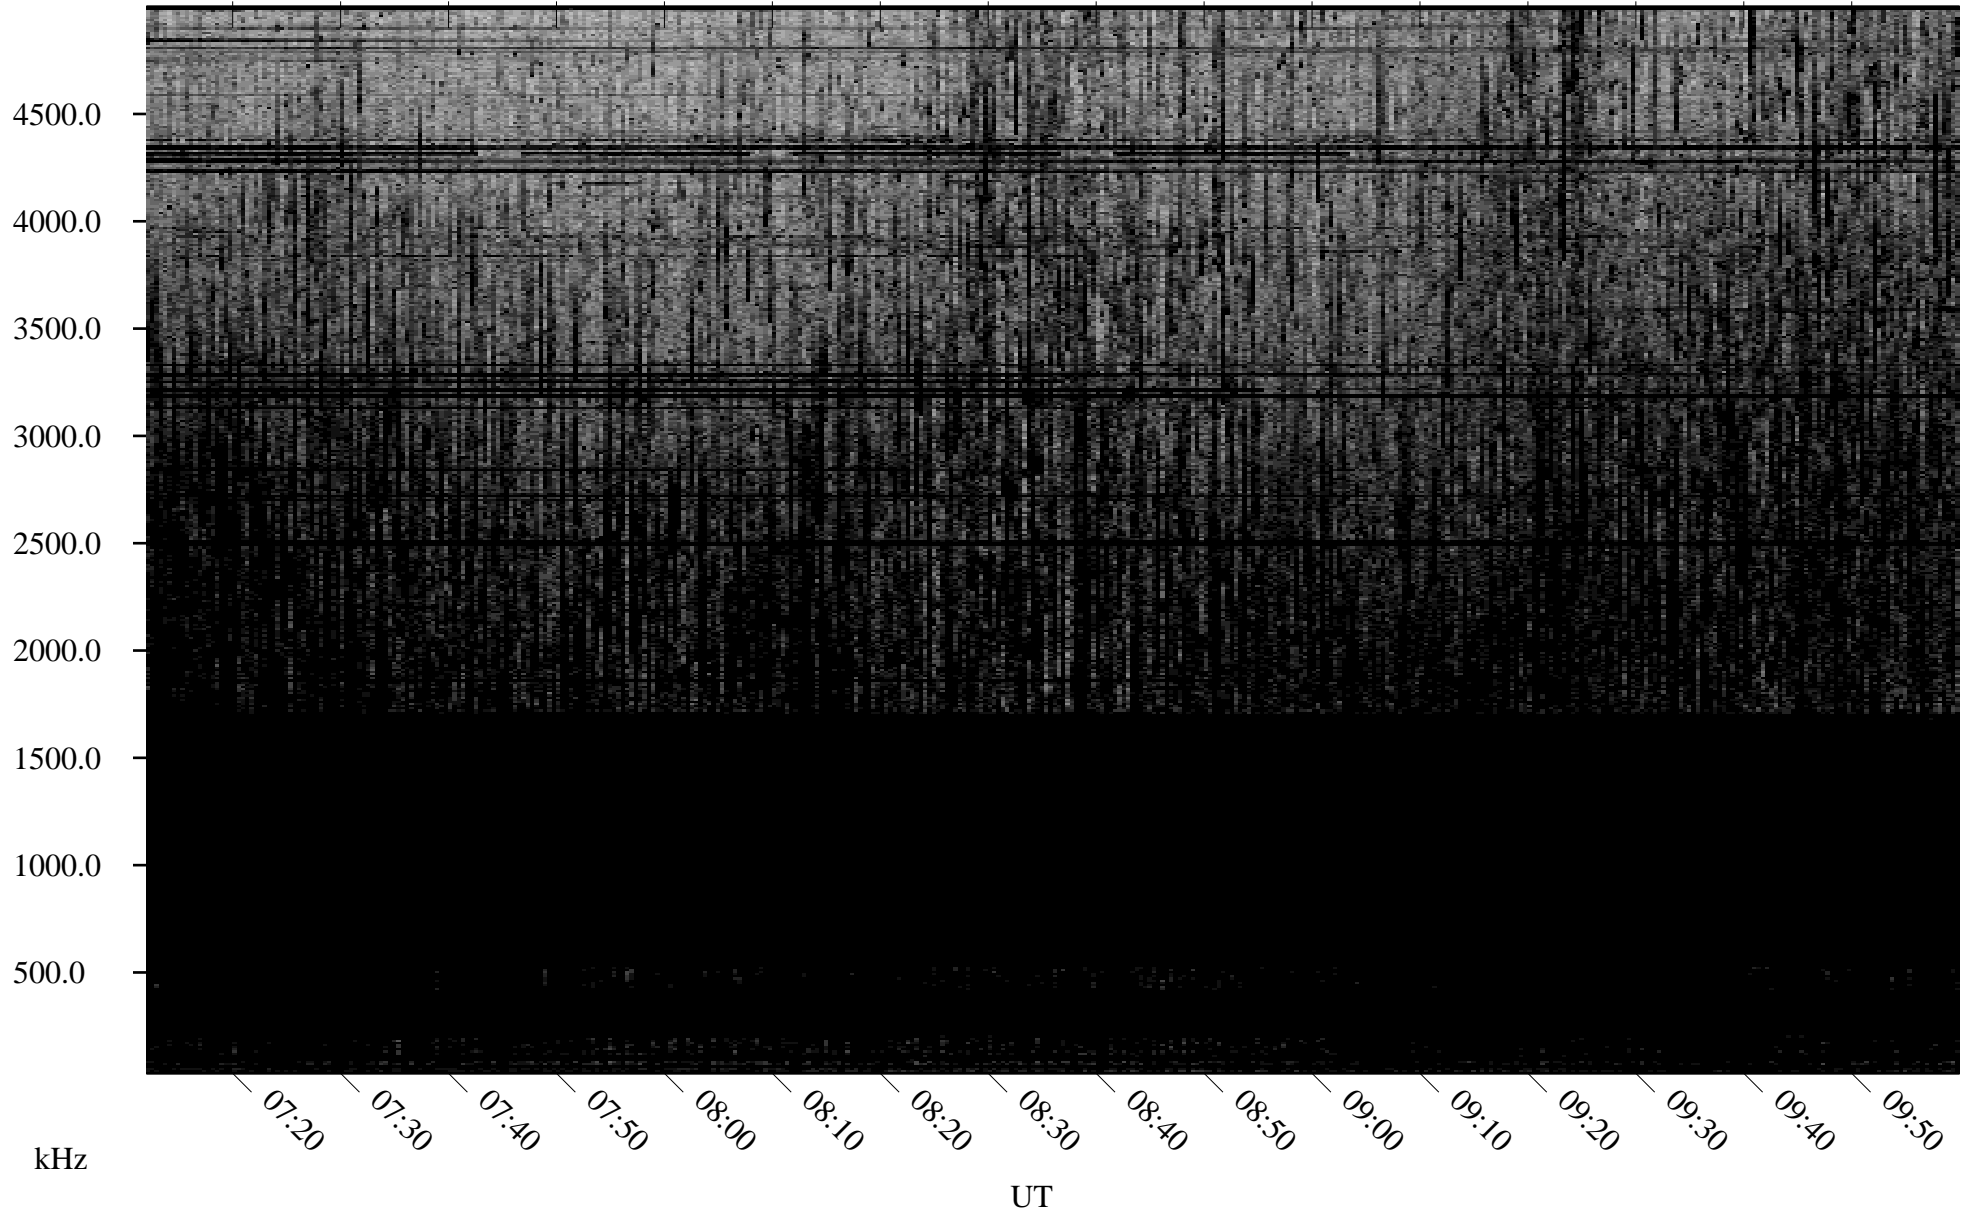

08/30/2008 Churchill, Manitoba

Linear Scale Black = 161 White = 15

ch08243l.r00SUm max_12

Page 1

08/30/2008 Churchill, Manitoba

Linear Scale Black = 161 White = 15

ch08243l.r00SUm max_12

Page 2

08/31/2008 Churchill, Manitoba

Linear Scale Black = 161 White = 15

ch08243l.r00SUm max_12

Page 3

08/31/2008 Churchill, Manitoba

Linear Scale Black = 161 White = 15

ch08243l.r00SUm max_12

Page 4

08/31/2008 Churchill, Manitoba

Linear Scale Black = 161 White = 15

ch08243l.r00SUm max_12

Page 5

08/31/2008 Churchill, Manitoba

Linear Scale Black = 161 White = 15

ch08243l.r00SUm max_12

Page 6

08/31/2008 Churchill, Manitoba

Linear Scale Black = 161 White = 15

ch08243l.r00SUm max_12

Page 7

08/31/2008 Churchill, Manitoba

Linear Scale Black = 161 White = 15

ch08243l.r00SUm max_12

Page 8