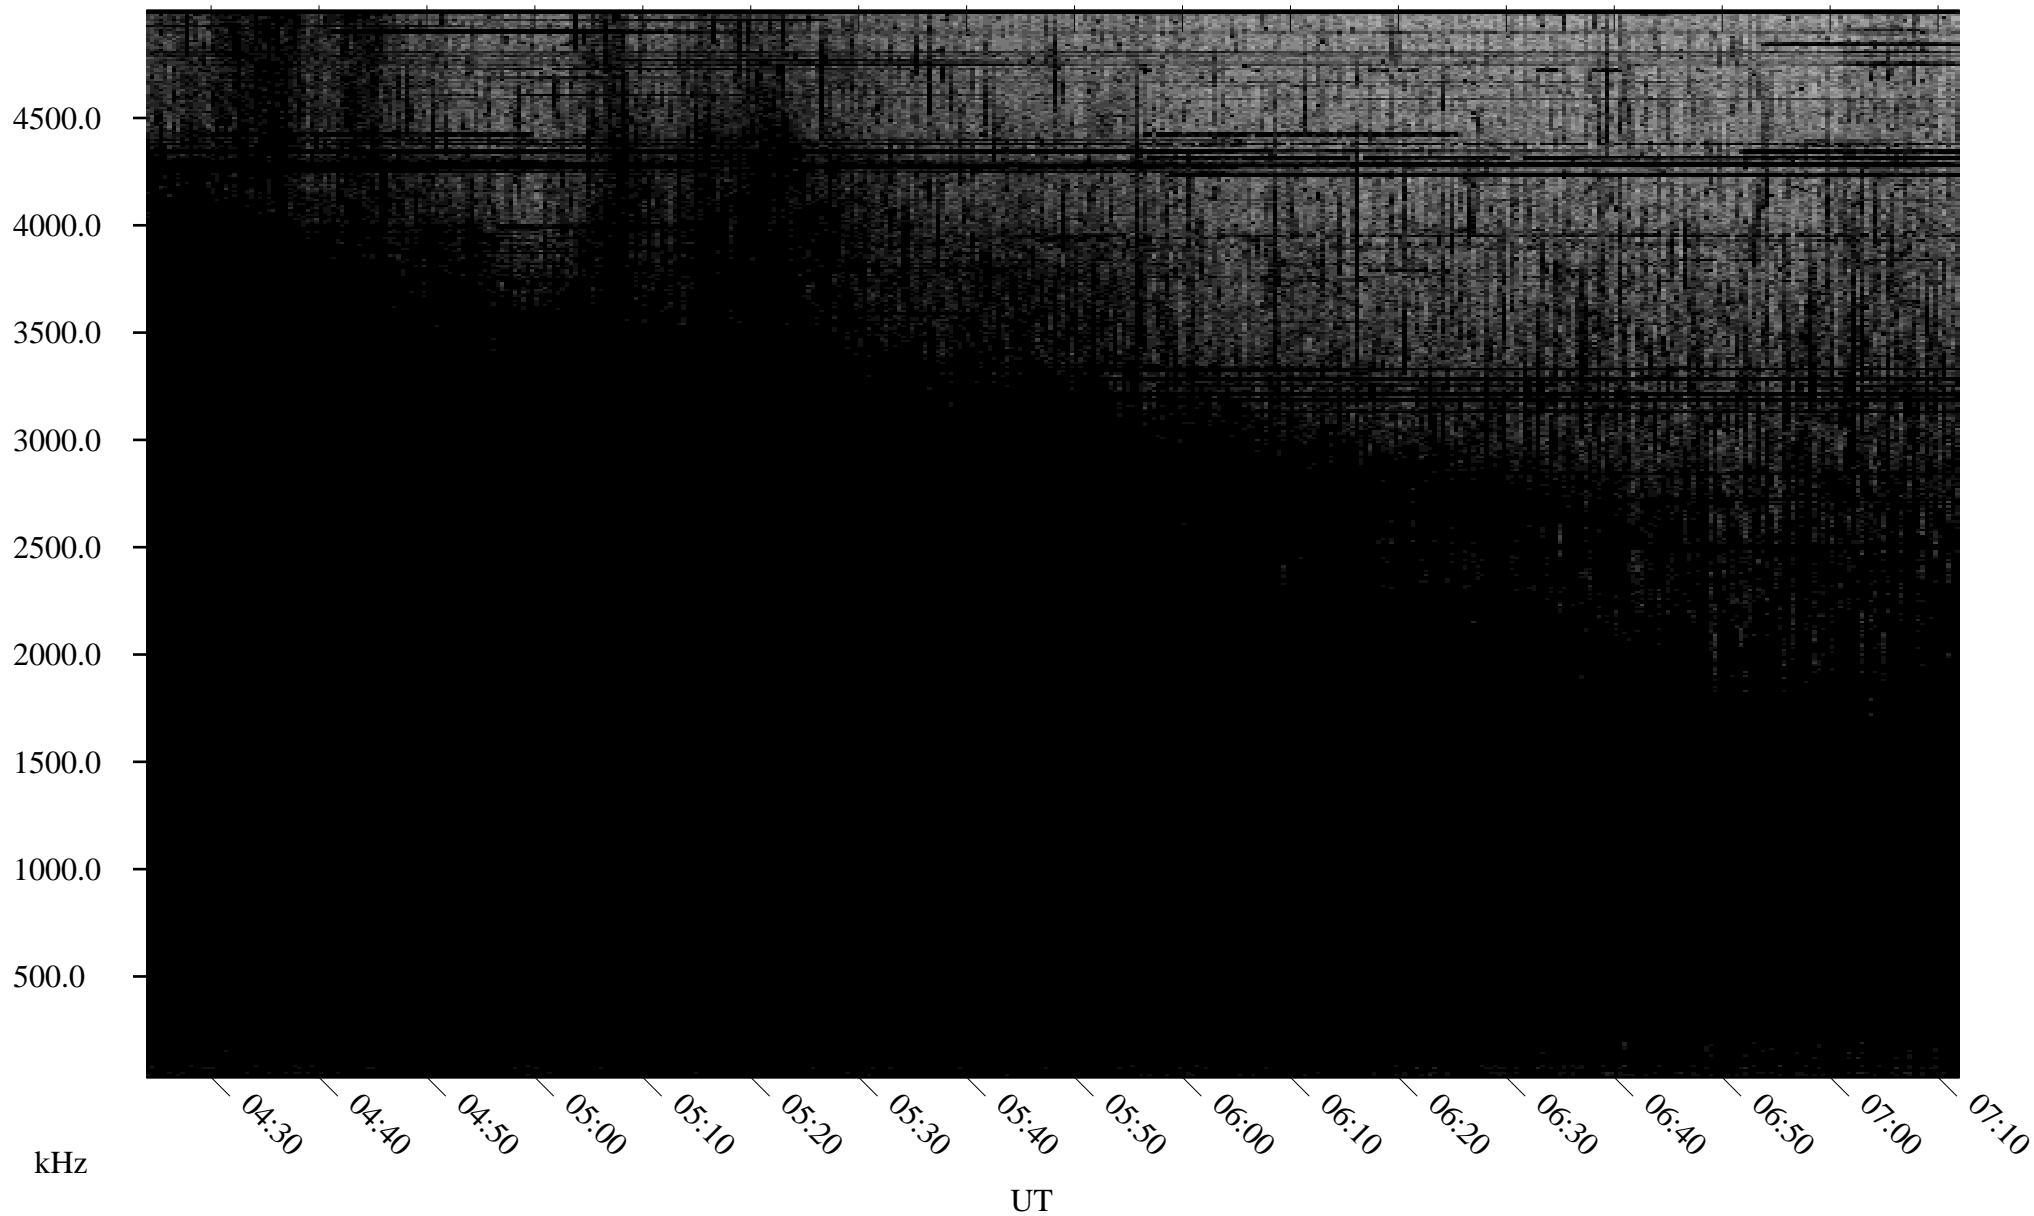

08/30/2008 Churchill, Manitoba

Linear Scale Black = 161 White = 15

ch08243l.r00SUm max_12

Page 1

08/30/2008 Churchill, Manitoba

Linear Scale Black = 161 White = 15

ch08243l.r00SUm max_12

Page 2

08/31/2008 Churchill, Manitoba

Linear Scale Black = 161 White = 15

ch08243l.r00SUm max_12

Page 3

08/31/2008 Churchill, Manitoba

Linear Scale Black = 161 White = 15

ch08243l.r00SUm max_12

Page 4

08/31/2008 Churchill, Manitoba

Linear Scale Black = 161 White = 15

ch08243l.r00SUm max_12

Page 5

08/31/2008 Churchill, Manitoba

Linear Scale Black = 161 White = 15

ch08243l.r00SUm max_12

Page 6

08/31/2008 Churchill, Manitoba

Linear Scale Black = 161 White = 15

ch08243l.r00SUm max_12

Page 7

08/31/2008 Churchill, Manitoba

Linear Scale Black = 161 White = 15

ch08243l.r00SUm max_12

Page 8