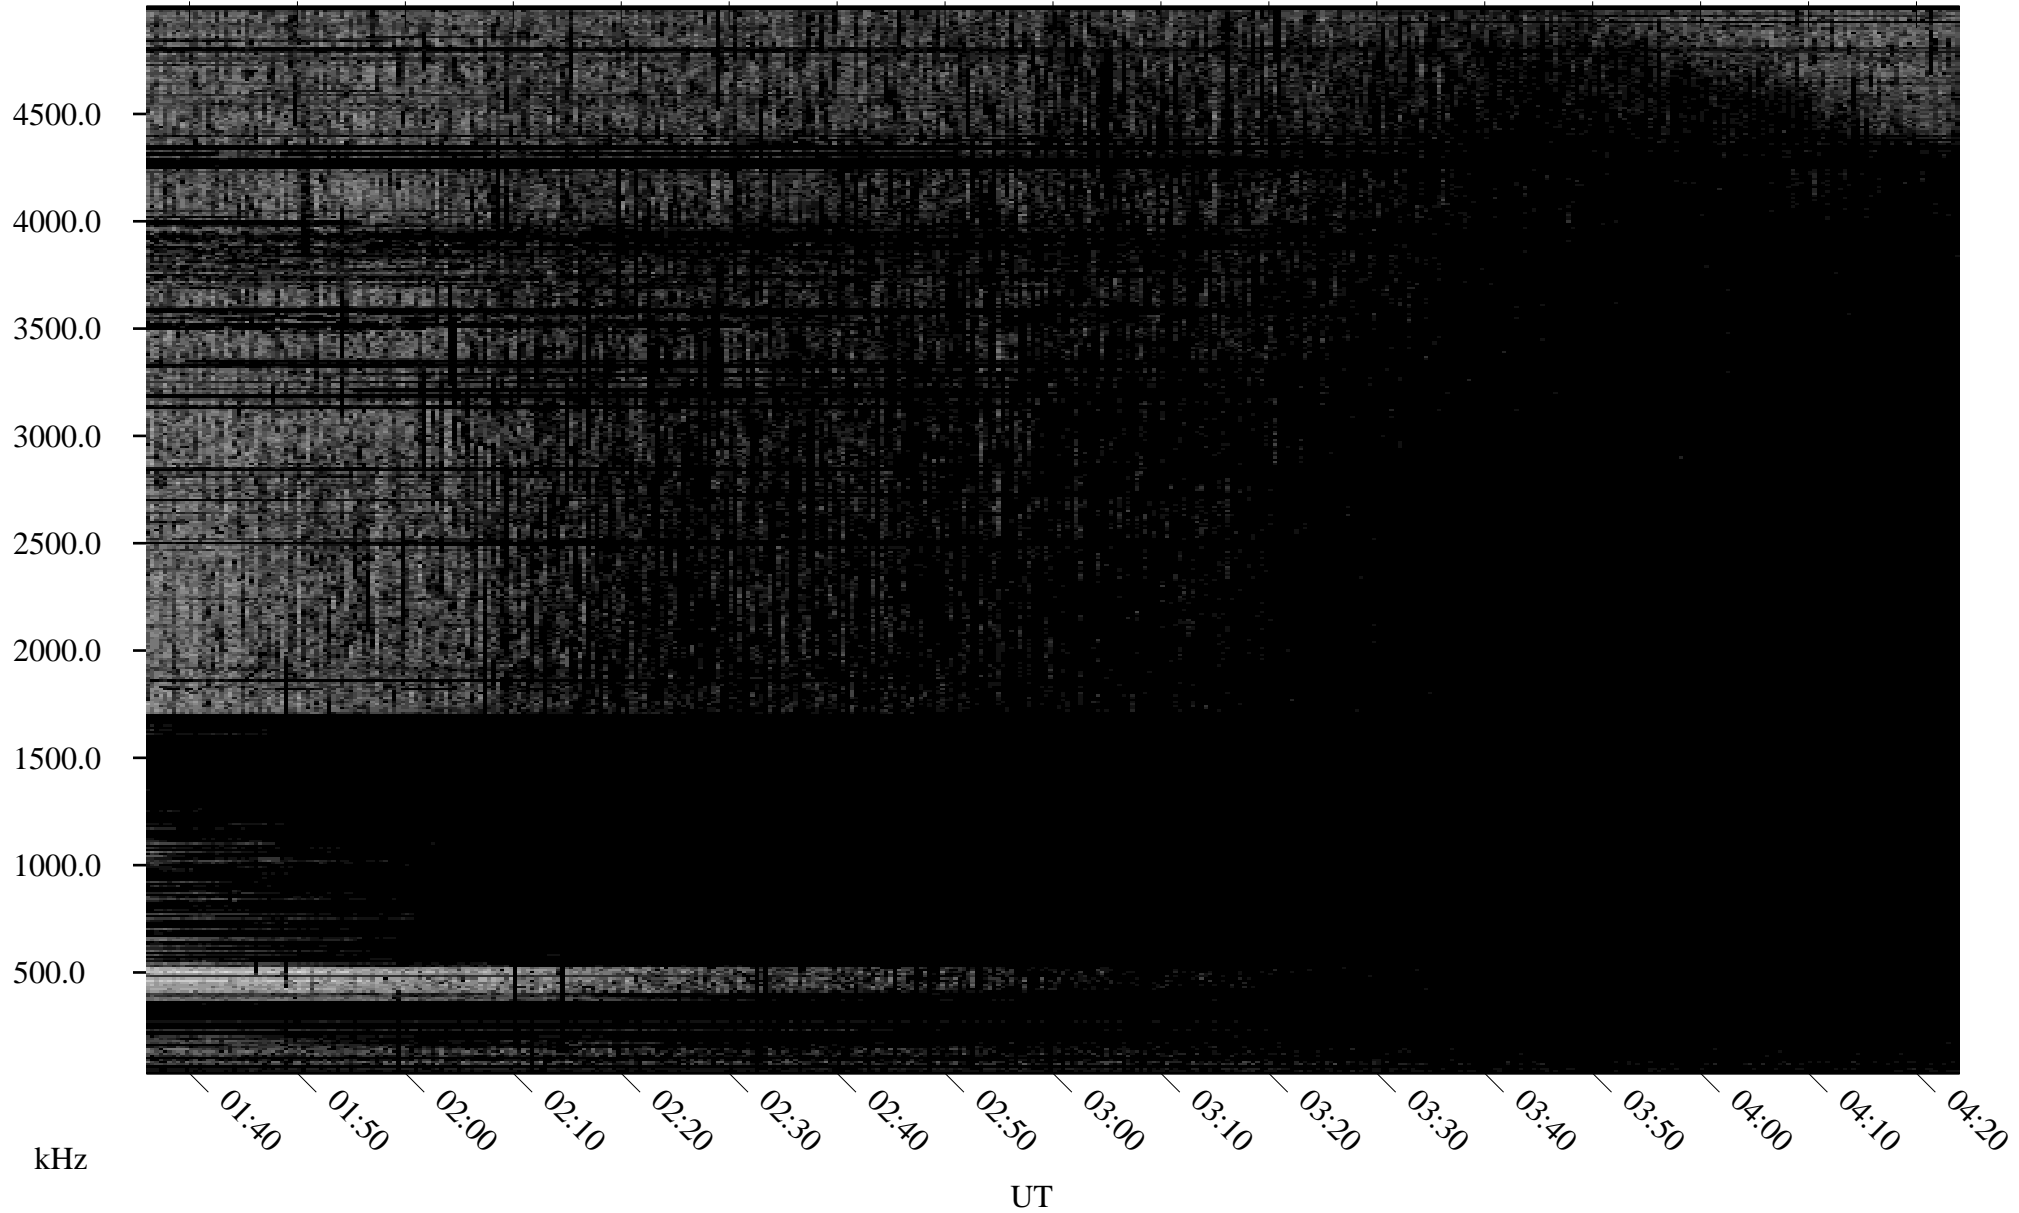

08/30/2008 Churchill, Manitoba

Linear Scale Black = 161 White = 15

ch08243l.r00SUm max_12

Page 1

08/30/2008 Churchill, Manitoba

Linear Scale Black = 161 White = 15

ch08243l.r00SUm max_12

Page 2

08/31/2008 Churchill, Manitoba

Linear Scale Black = 161 White = 15

ch08243l.r00SUm max_12

Page 3

08/31/2008 Churchill, Manitoba

Linear Scale Black = 161 White = 15

ch08243l.r00SUm max_12

Page 4

08/31/2008 Churchill, Manitoba

Linear Scale Black = 161 White = 15

ch08243l.r00SUm max_12

Page 5

08/31/2008 Churchill, Manitoba

Linear Scale Black = 161 White = 15

ch08243l.r00SUm max_12

Page 6

08/31/2008 Churchill, Manitoba

Linear Scale Black = 161 White = 15

ch08243l.r00SUm max_12

Page 7

08/31/2008 Churchill, Manitoba

Linear Scale Black = 161 White = 15

ch08243l.r00SUm max_12

Page 8