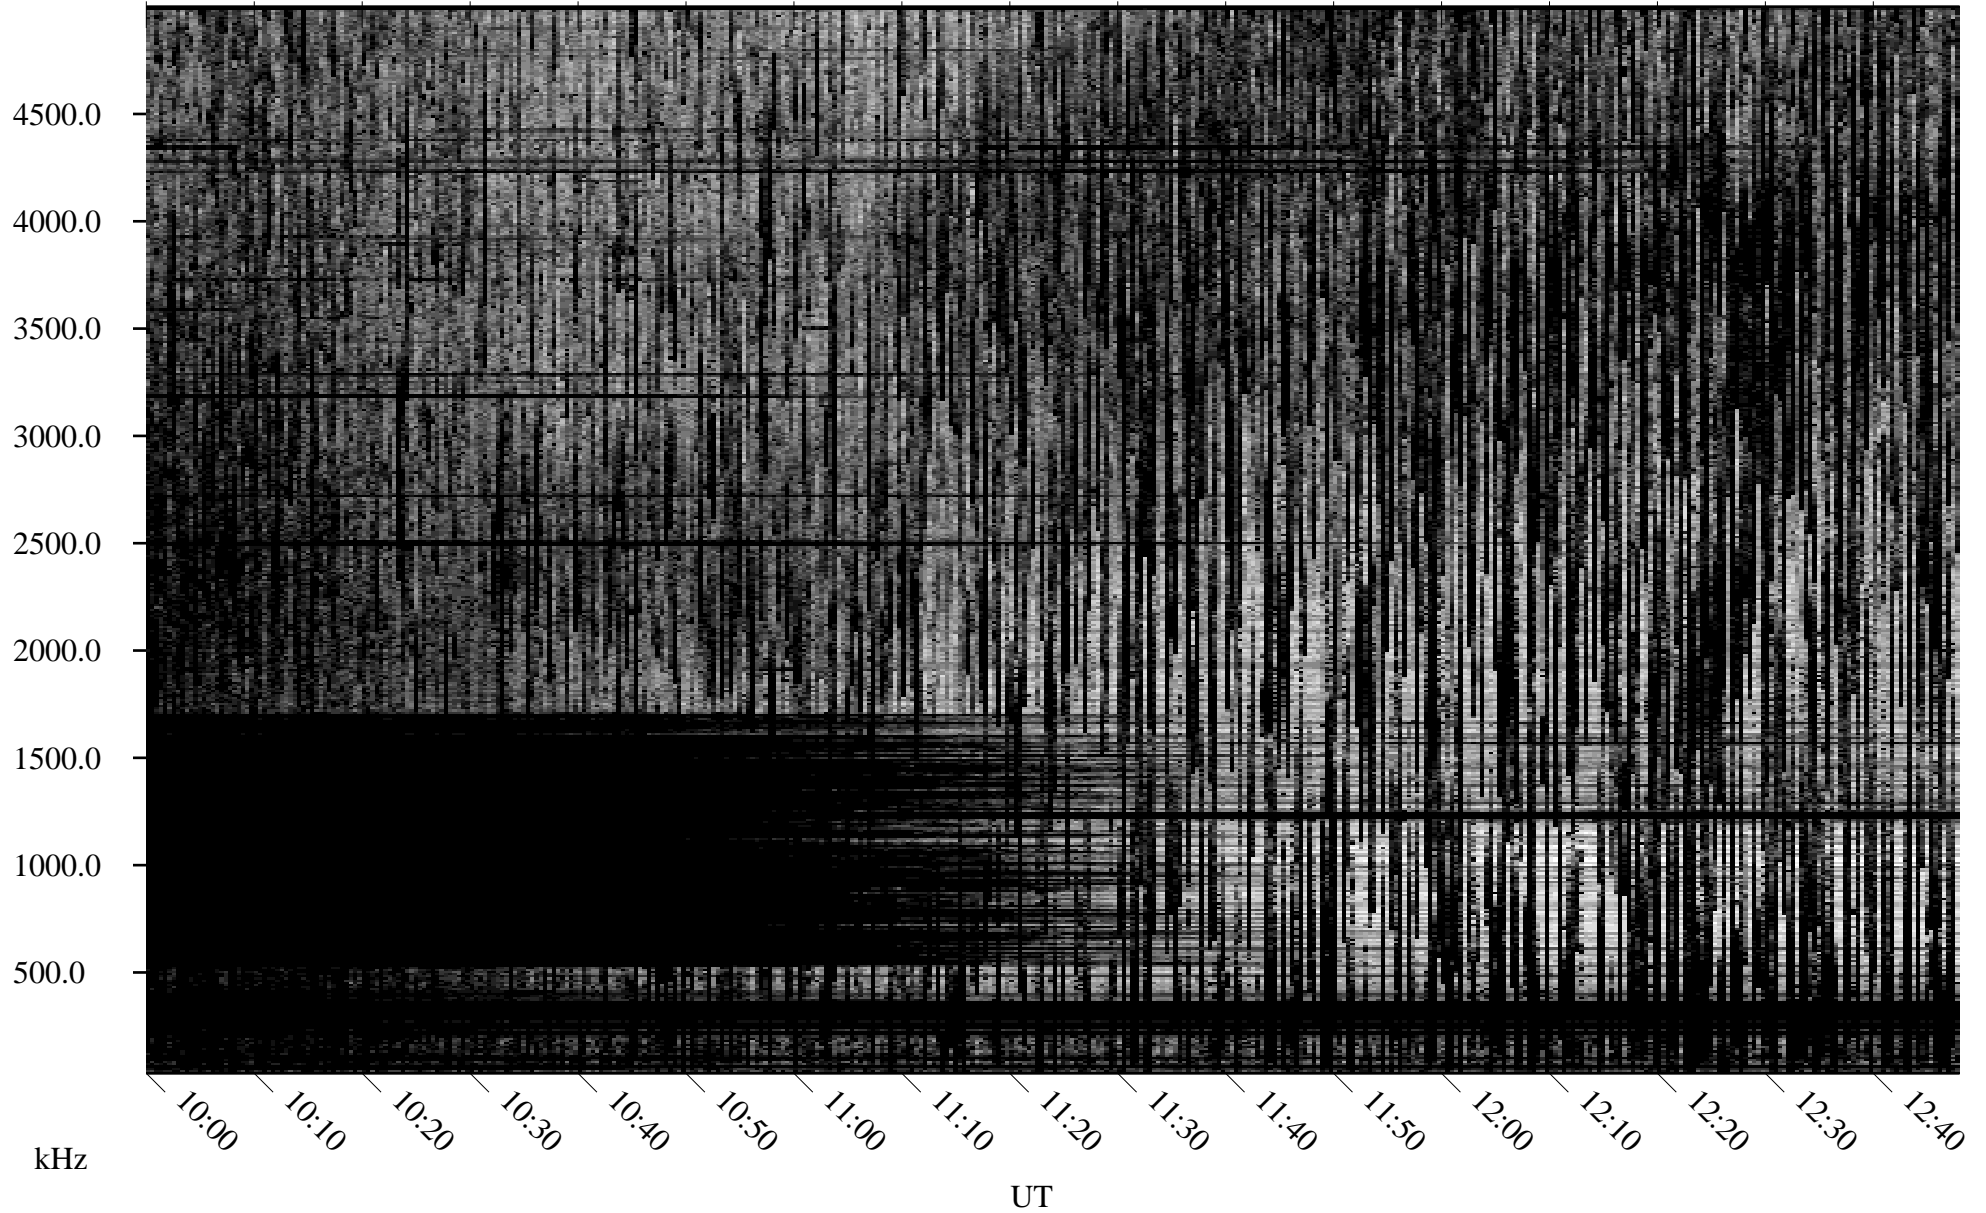

08/30/2008 Churchill, Manitoba

Linear Scale Black = 161 White = 15

ch08243l.r00SUm max_12

Page 1

08/30/2008 Churchill, Manitoba

Linear Scale Black = 161 White = 15

ch08243l.r00SUm max_12

Page 2

08/31/2008 Churchill, Manitoba

Linear Scale Black = 161 White = 15

ch08243l.r00SUm max_12

Page 3

08/31/2008 Churchill, Manitoba

Linear Scale Black = 161 White = 15

ch08243l.r00SUm max_12

Page 4

08/31/2008 Churchill, Manitoba

Linear Scale Black = 161 White = 15

ch08243l.r00SUm max_12

Page 5

08/31/2008 Churchill, Manitoba

Linear Scale Black = 161 White = 15

ch08243l.r00SUm max_12

Page 6

08/31/2008 Churchill, Manitoba

Linear Scale Black = 161 White = 15

ch08243l.r00SUm max_12

Page 7

08/31/2008 Churchill, Manitoba

Linear Scale Black = 161 White = 15

ch08243l.r00SUm max_12

Page 8