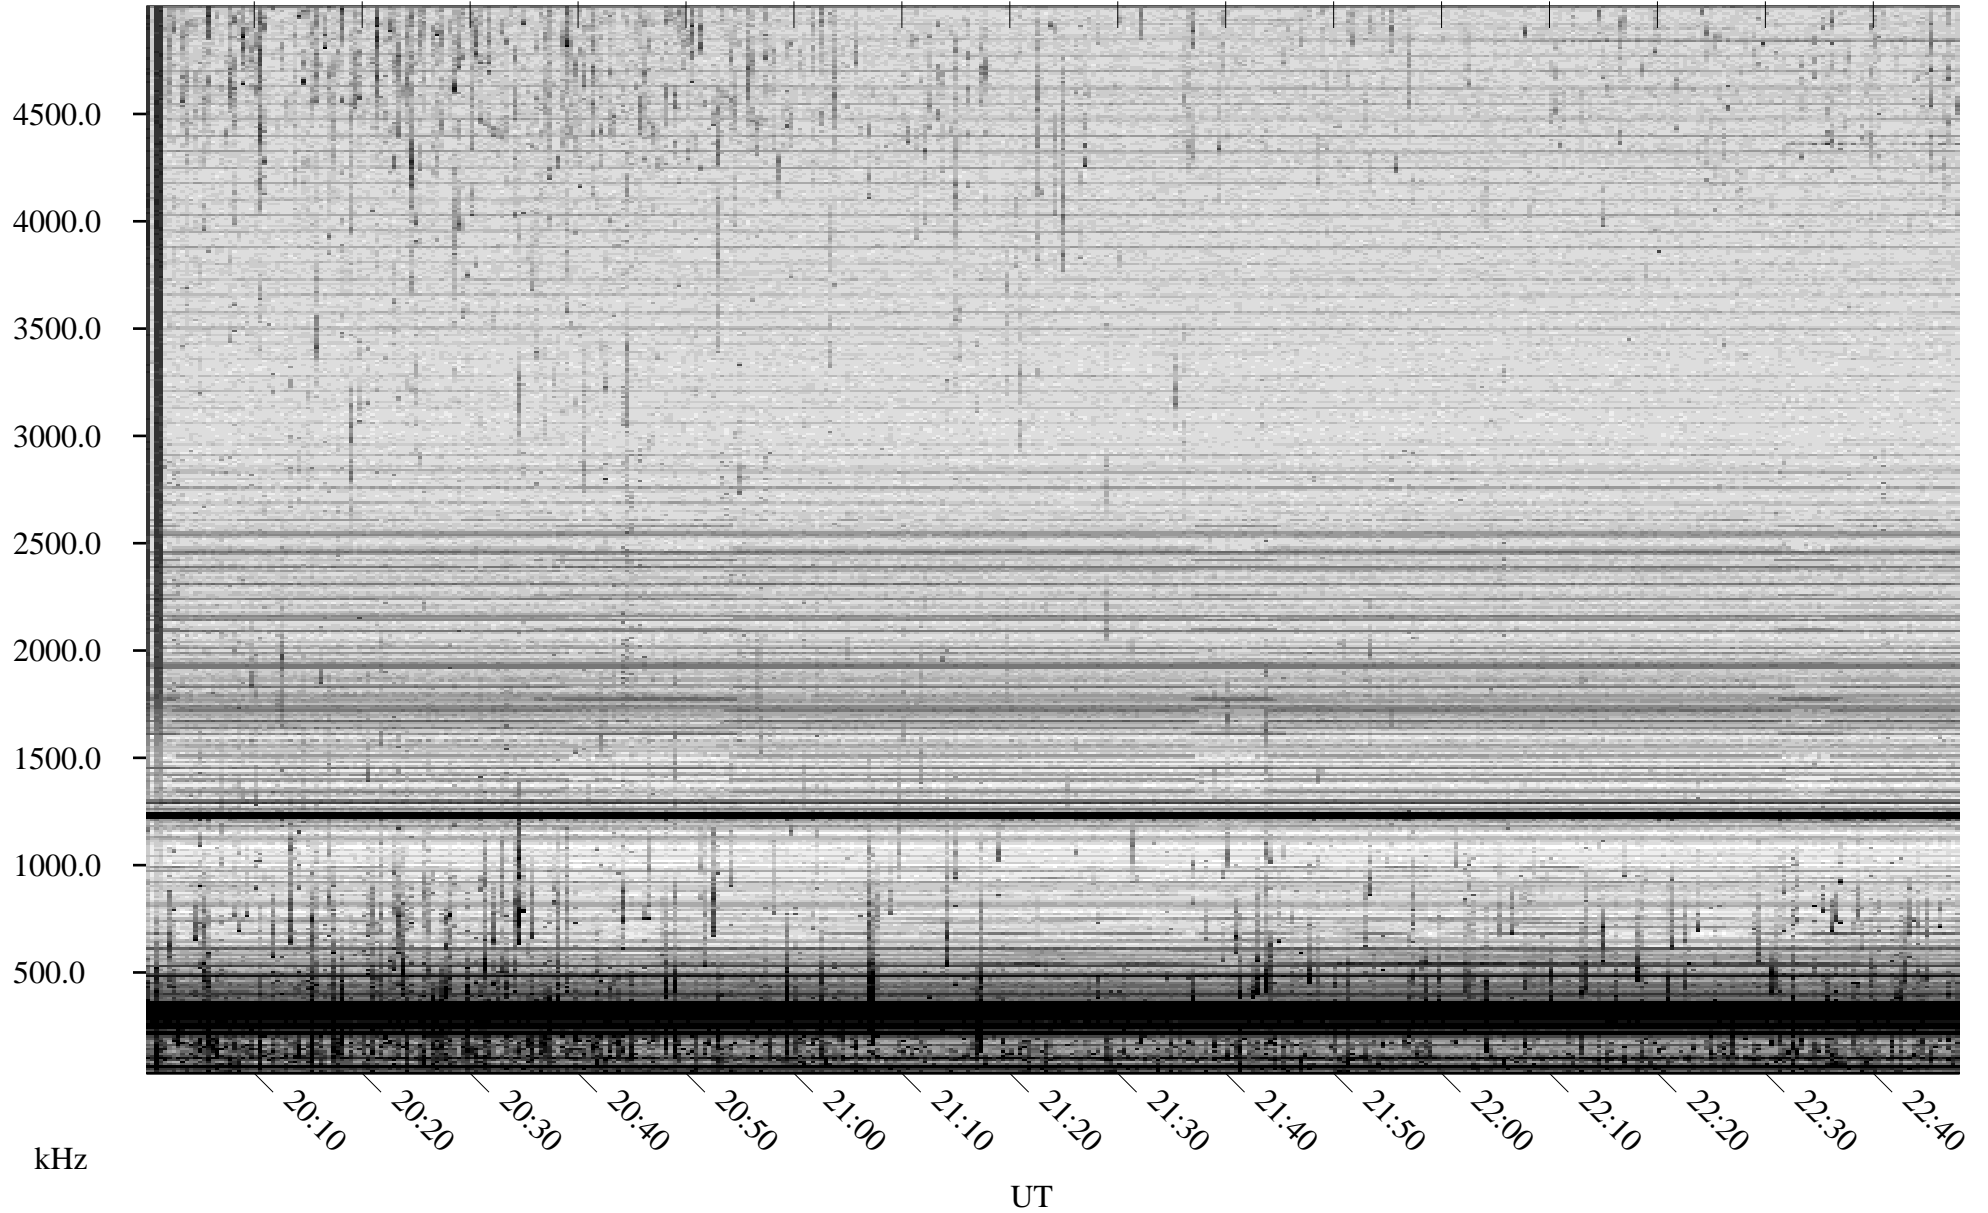

08/31/2008 Churchill, Manitoba

Linear Scale Black = 161 White = 15

ch08244l.r00SUm max_12

Page 1

08/31/2008 Churchill, Manitoba

Linear Scale Black = 161 White = 15

ch08244l.r00SUm max_12

Page 2

09/01/2008 Churchill, Manitoba

Linear Scale Black = 161 White = 15

ch08244l.r00SUm max_12

Page 3

09/01/2008 Churchill, Manitoba

Linear Scale Black = 161 White = 15

ch08244l.r00SUm max_12

Page 4

09/01/2008 Churchill, Manitoba

Linear Scale Black = 161 White = 15

ch08244l.r00SUm max_12

Page 5

09/01/2008 Churchill, Manitoba

Linear Scale Black = 161 White = 15

ch08244l.r00SUm max_12

Page 6

09/01/2008 Churchill, Manitoba

Linear Scale Black = 161 White = 15

ch08244l.r00SUm max_12

Page 7

09/01/2008 Churchill, Manitoba

Linear Scale Black = 161 White = 15

ch08244l.r00SUm max_12

Page 8