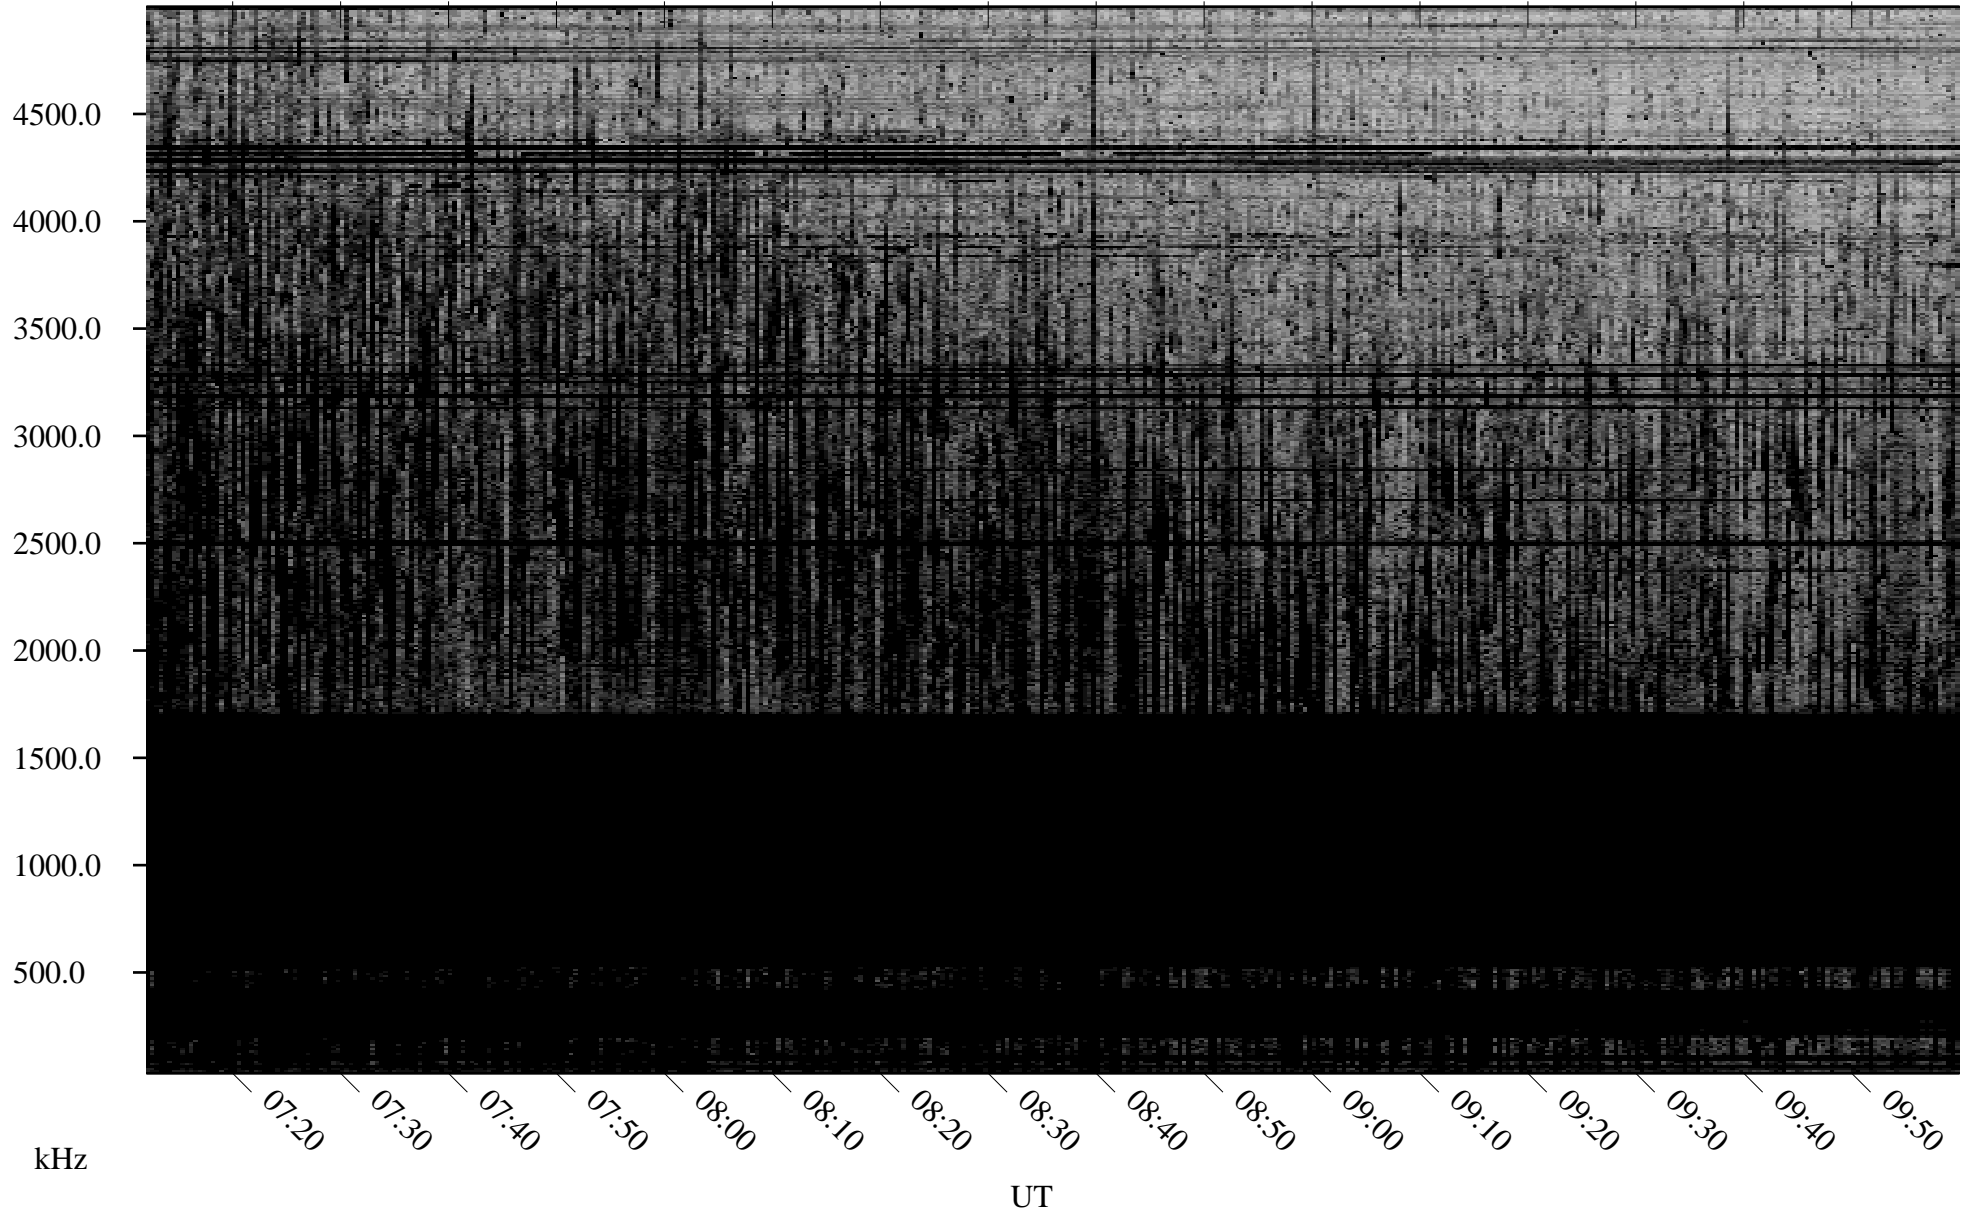

08/31/2008 Churchill, Manitoba

Linear Scale Black = 161 White = 15

ch08244l.r00SUm max_12

Page 1

08/31/2008 Churchill, Manitoba

Linear Scale Black = 161 White = 15

ch08244l.r00SUm max_12

Page 2

09/01/2008 Churchill, Manitoba

Linear Scale Black = 161 White = 15

ch08244l.r00SUm max_12

Page 3

09/01/2008 Churchill, Manitoba

Linear Scale Black = 161 White = 15

ch08244l.r00SUm max_12

Page 4

09/01/2008 Churchill, Manitoba

Linear Scale Black = 161 White = 15

ch08244l.r00SUm max_12

Page 5

09/01/2008 Churchill, Manitoba

Linear Scale Black = 161 White = 15

ch08244l.r00SUm max_12

Page 6

09/01/2008 Churchill, Manitoba

Linear Scale Black = 161 White = 15

ch08244l.r00SUm max_12

Page 7

09/01/2008 Churchill, Manitoba

Linear Scale Black = 161 White = 15

ch08244l.r00SUm max_12

Page 8