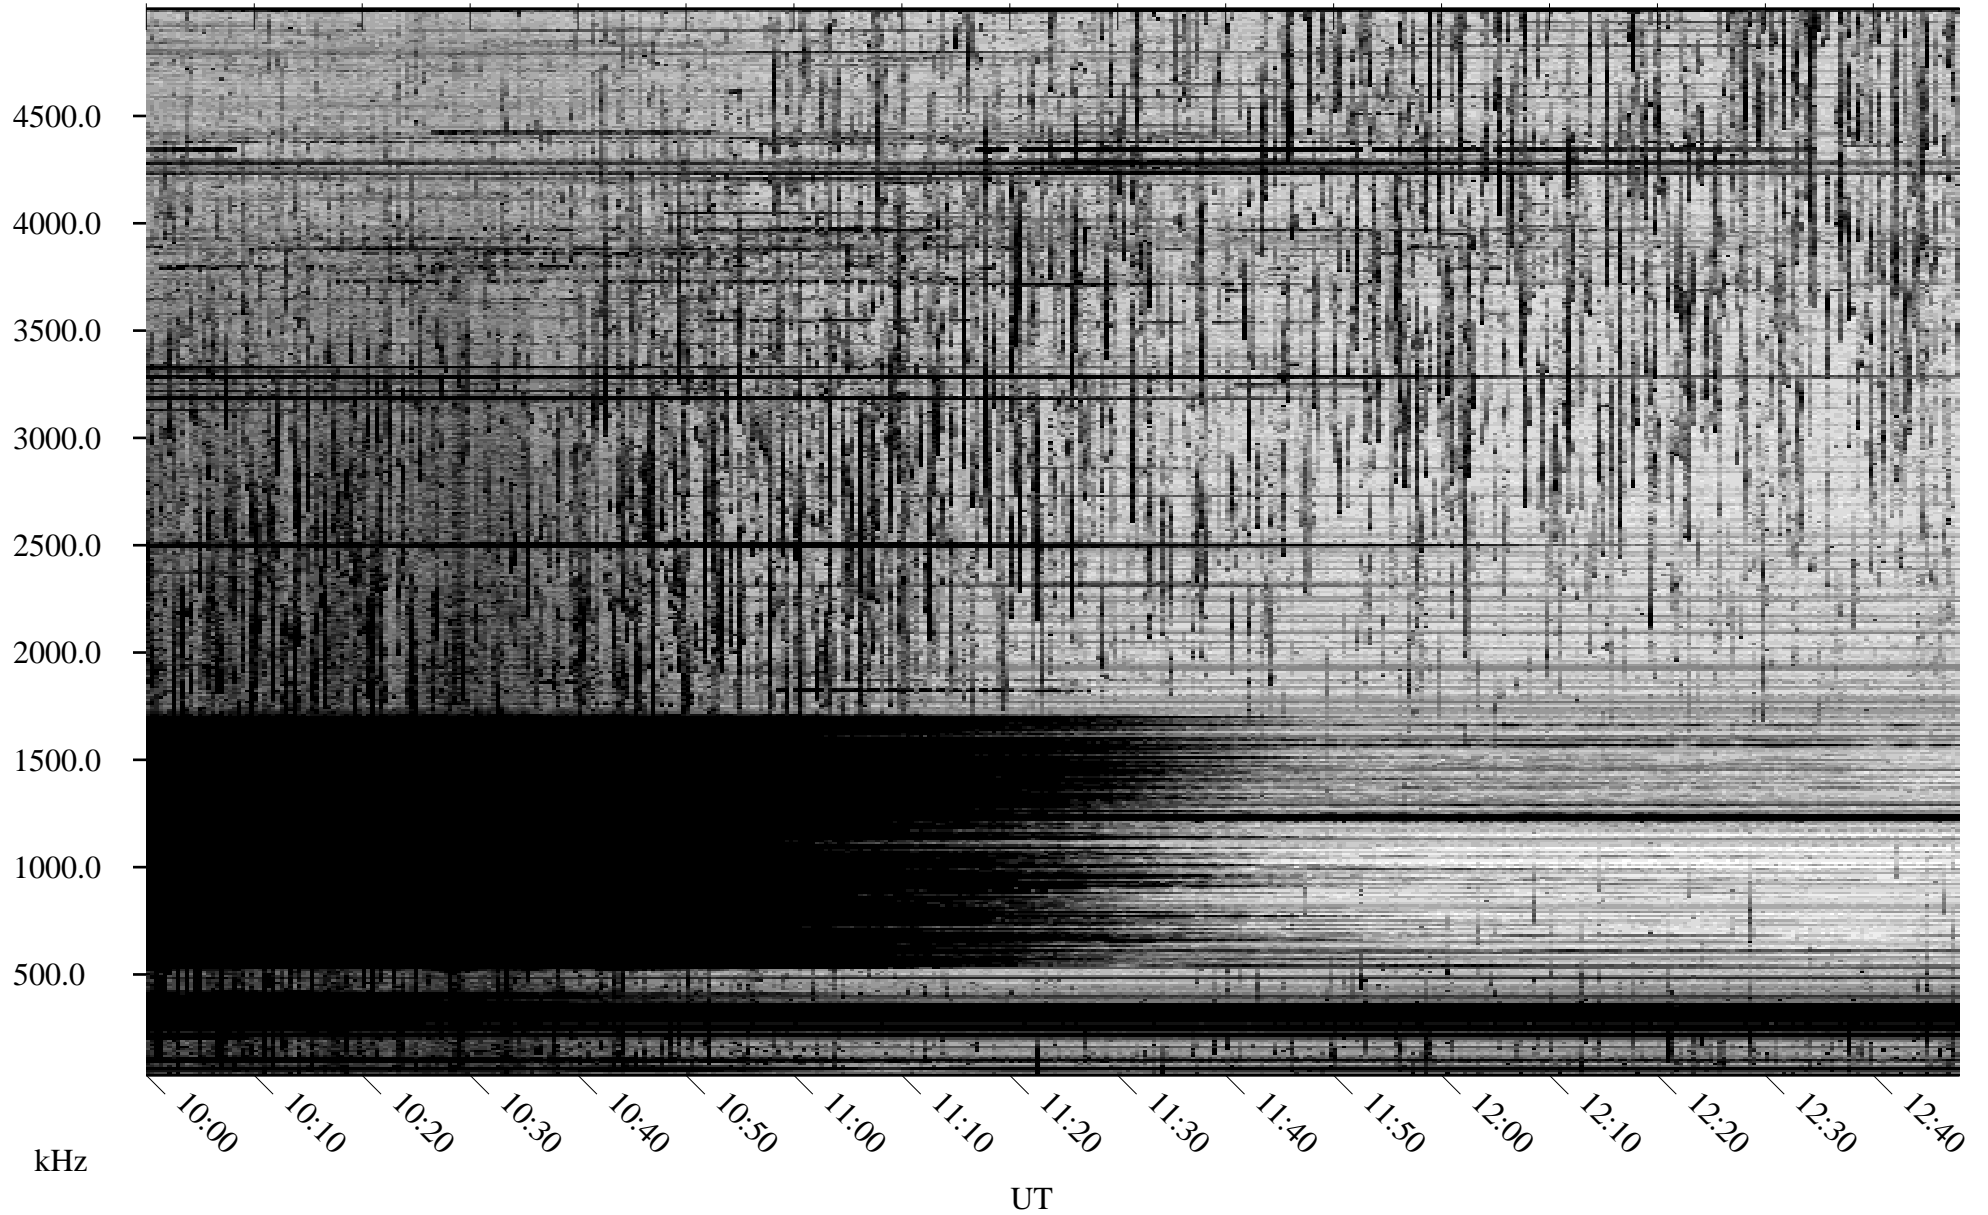

08/31/2008 Churchill, Manitoba

Linear Scale Black = 161 White = 15

ch08244l.r00SUm max_12

Page 1

08/31/2008 Churchill, Manitoba

Linear Scale Black = 161 White = 15

ch08244l.r00SUm max_12

Page 2

09/01/2008 Churchill, Manitoba

Linear Scale Black = 161 White = 15

ch08244l.r00SUm max_12

Page 3

09/01/2008 Churchill, Manitoba

Linear Scale Black = 161 White = 15

ch08244l.r00SUm max_12

Page 4

09/01/2008 Churchill, Manitoba

Linear Scale Black = 161 White = 15

ch08244l.r00SUm max_12

Page 5

09/01/2008 Churchill, Manitoba

Linear Scale Black = 161 White = 15

ch08244l.r00SUm max_12

Page 6

09/01/2008 Churchill, Manitoba

Linear Scale Black = 161 White = 15

ch08244l.r00SUm max_12

Page 7

09/01/2008 Churchill, Manitoba

Linear Scale Black = 161 White = 15

ch08244l.r00SUm max_12

Page 8