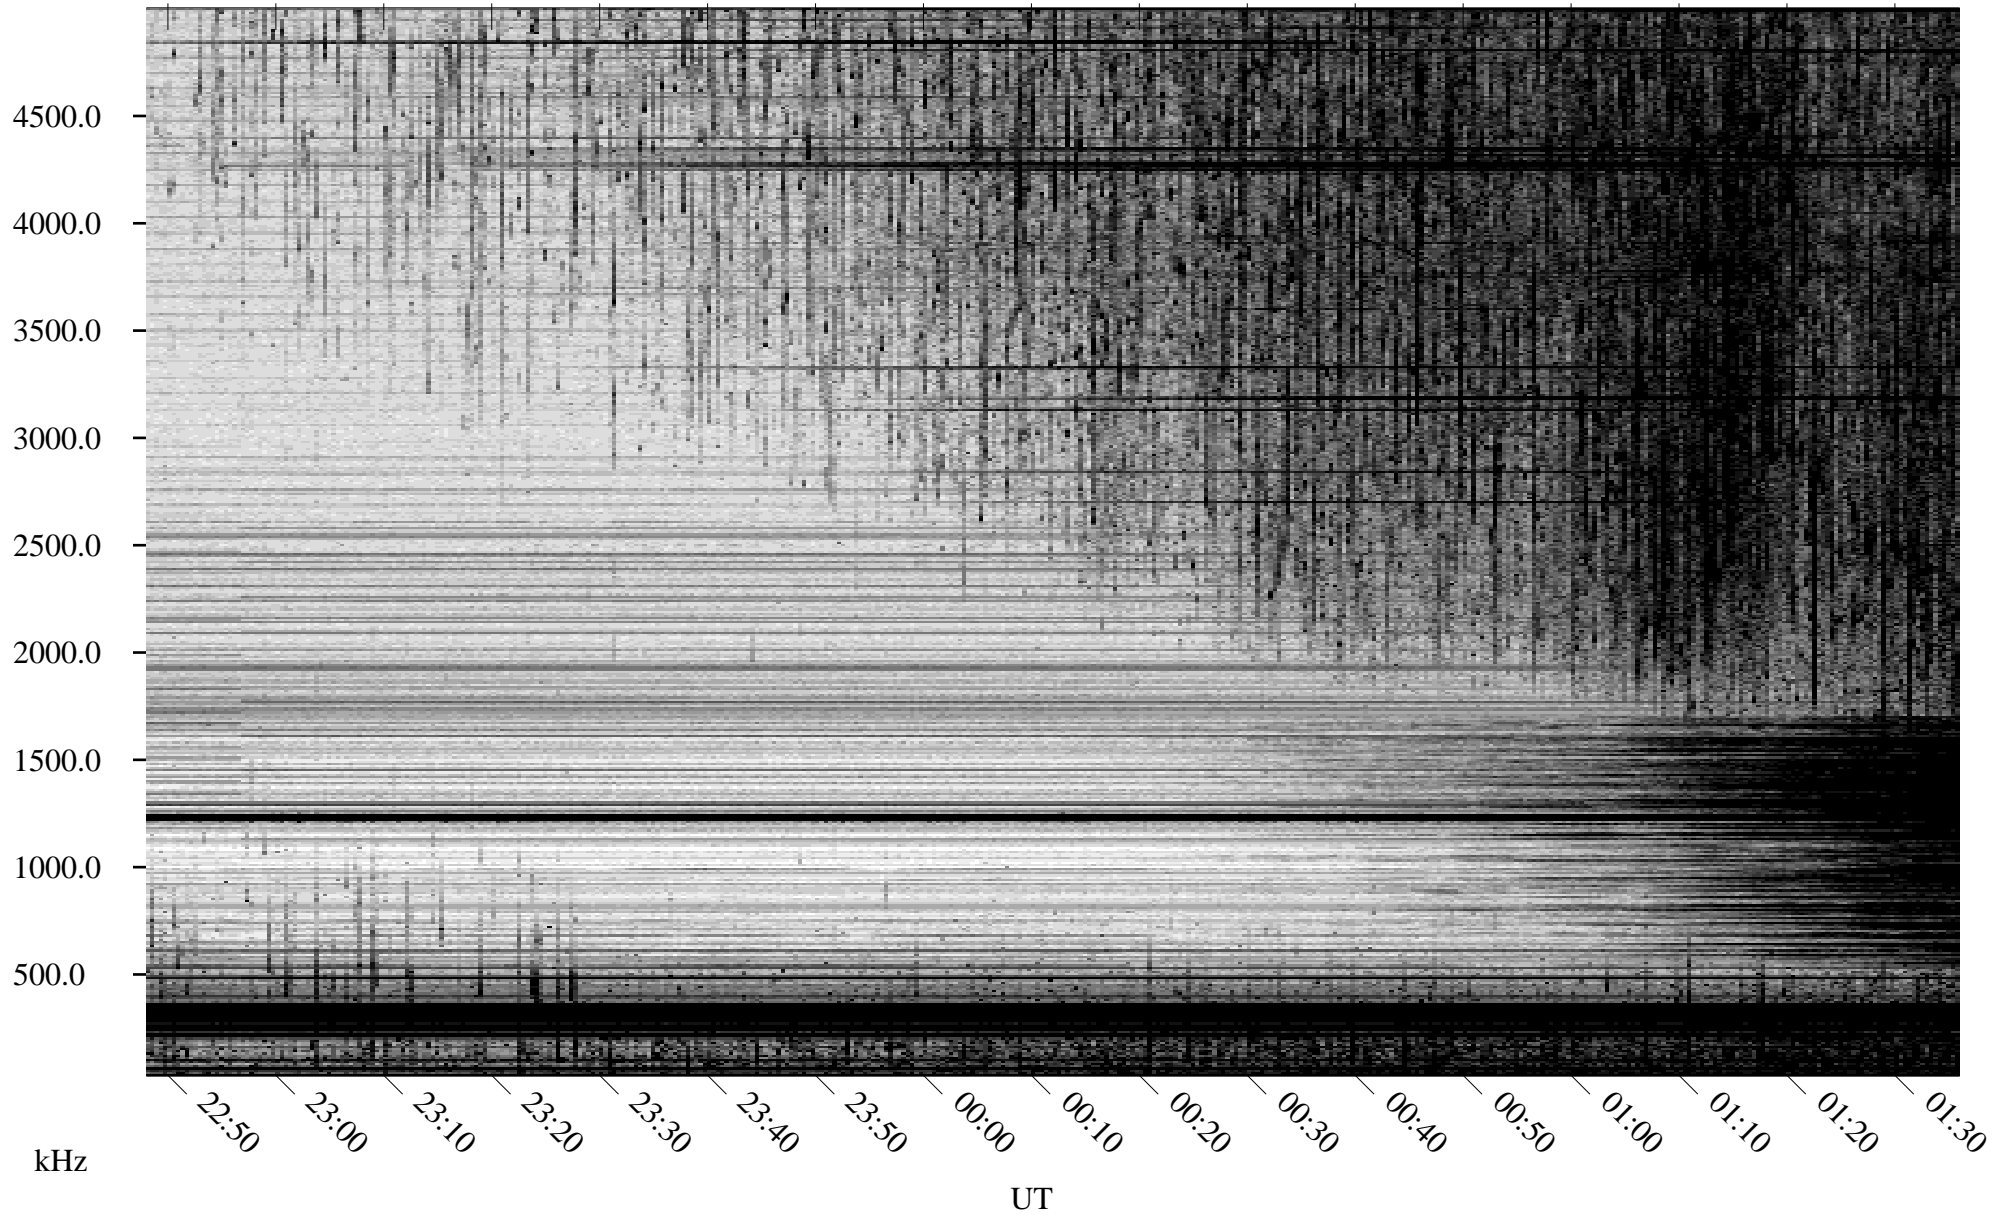

08/31/2008 Churchill, Manitoba

Linear Scale Black = 161 White = 15

ch08244l.r00SUm max_12

Page 1

08/31/2008 Churchill, Manitoba

Linear Scale Black = 161 White = 15

ch08244l.r00SUm max_12

Page 2

09/01/2008 Churchill, Manitoba

Linear Scale Black = 161 White = 15

ch08244l.r00SUm max_12

Page 3

09/01/2008 Churchill, Manitoba

Linear Scale Black = 161 White = 15

ch08244l.r00SUm max_12

Page 4

09/01/2008 Churchill, Manitoba

Linear Scale Black = 161 White = 15

ch08244l.r00SUm max_12

Page 5

09/01/2008 Churchill, Manitoba

Linear Scale Black = 161 White = 15

ch08244l.r00SUm max_12

Page 6

09/01/2008 Churchill, Manitoba

Linear Scale Black = 161 White = 15

ch08244l.r00SUm max_12

Page 7

09/01/2008 Churchill, Manitoba

Linear Scale Black = 161 White = 15

ch08244l.r00SUm max_12

Page 8