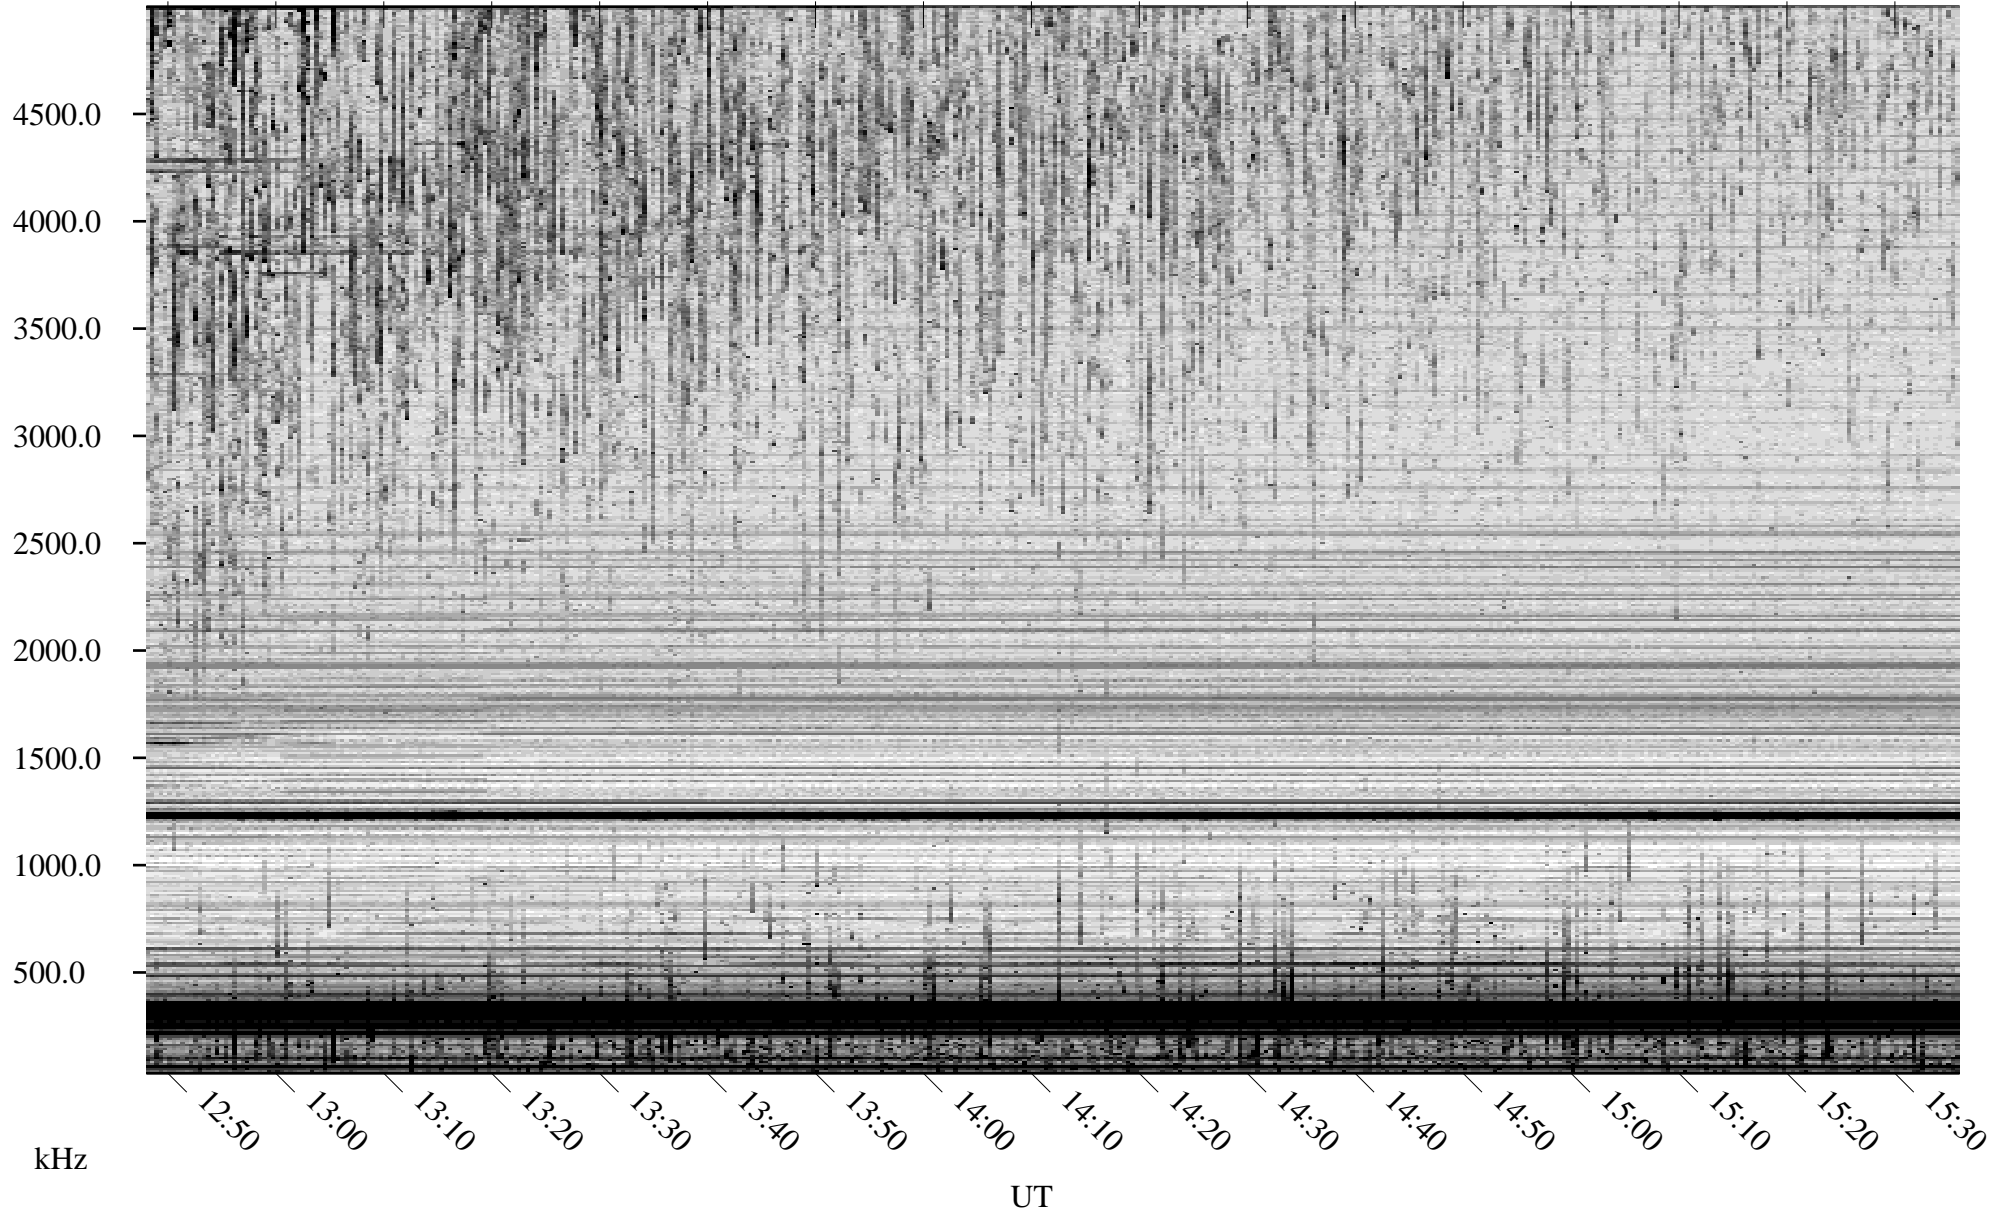

08/31/2008 Churchill, Manitoba

Linear Scale Black = 161 White = 15

ch08244l.r00SUm max_12

Page 1

08/31/2008 Churchill, Manitoba

Linear Scale Black = 161 White = 15

ch08244l.r00SUm max_12

Page 2

09/01/2008 Churchill, Manitoba

Linear Scale Black = 161 White = 15

ch08244l.r00SUm max_12

Page 3

09/01/2008 Churchill, Manitoba

Linear Scale Black = 161 White = 15

ch08244l.r00SUm max_12

Page 4

09/01/2008 Churchill, Manitoba

Linear Scale Black = 161 White = 15

ch08244l.r00SUm max_12

Page 5

09/01/2008 Churchill, Manitoba

Linear Scale Black = 161 White = 15

ch08244l.r00SUm max_12

Page 6

09/01/2008 Churchill, Manitoba

Linear Scale Black = 161 White = 15

ch08244l.r00SUm max_12

Page 7

09/01/2008 Churchill, Manitoba

Linear Scale Black = 161 White = 15

ch08244l.r00SUm max_12

Page 8