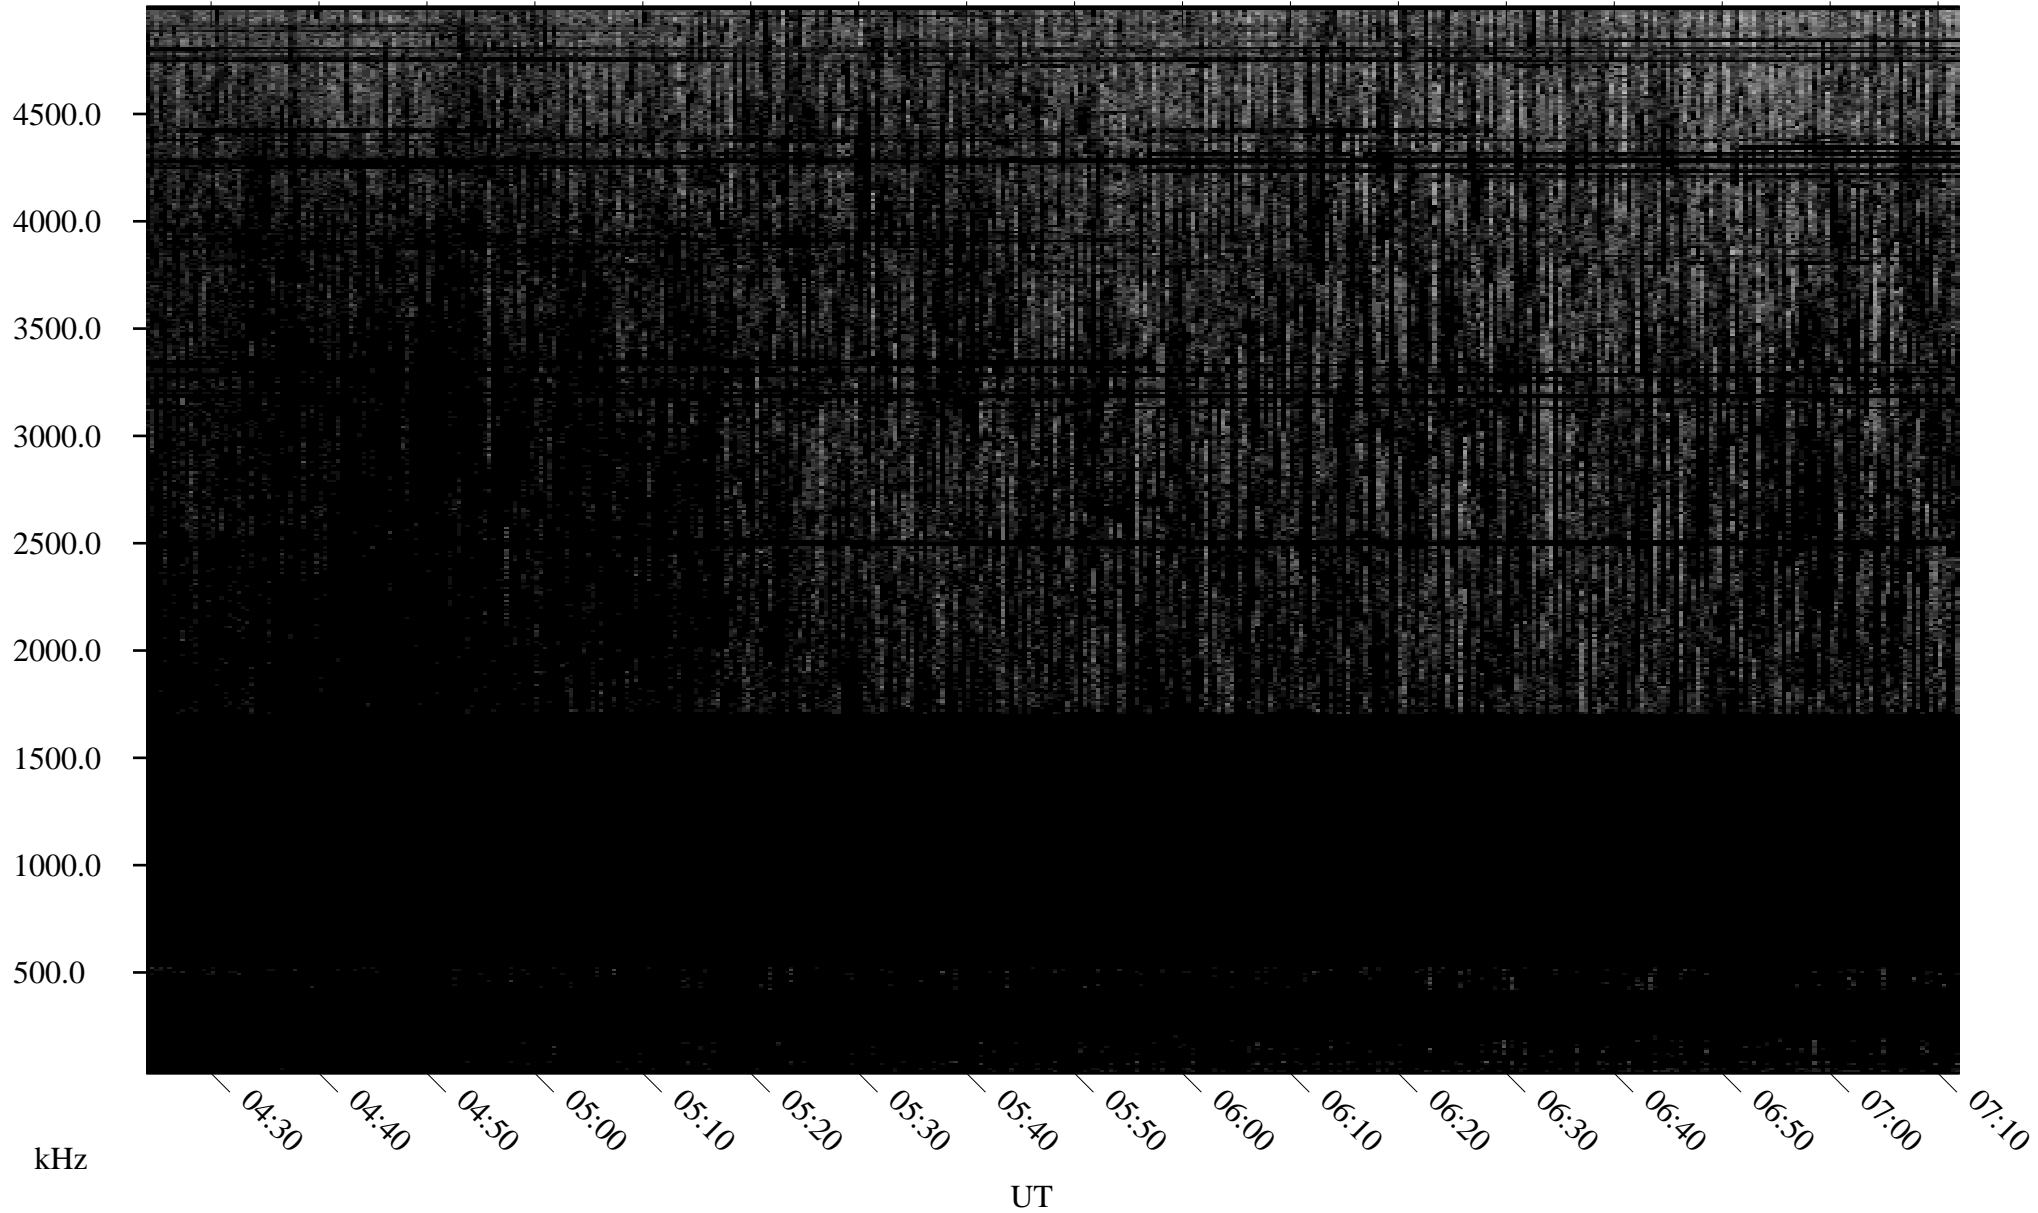

08/31/2008 Churchill, Manitoba

Linear Scale Black = 161 White = 15

ch08244l.r00SUm max_12

Page 1

08/31/2008 Churchill, Manitoba

Linear Scale Black = 161 White = 15

ch08244l.r00SUm max_12

Page 2

09/01/2008 Churchill, Manitoba

Linear Scale Black = 161 White = 15

ch08244l.r00SUm max_12

Page 3

09/01/2008 Churchill, Manitoba

Linear Scale Black = 161 White = 15

ch08244l.r00SUm max_12

Page 4

09/01/2008 Churchill, Manitoba

Linear Scale Black = 161 White = 15

ch08244l.r00SUm max_12

Page 5

09/01/2008 Churchill, Manitoba

Linear Scale Black = 161 White = 15

ch08244l.r00SUm max_12

Page 6

09/01/2008 Churchill, Manitoba

Linear Scale Black = 161 White = 15

ch08244l.r00SUm max_12

Page 7

09/01/2008 Churchill, Manitoba

Linear Scale Black = 161 White = 15

ch08244l.r00SUm max_12

Page 8