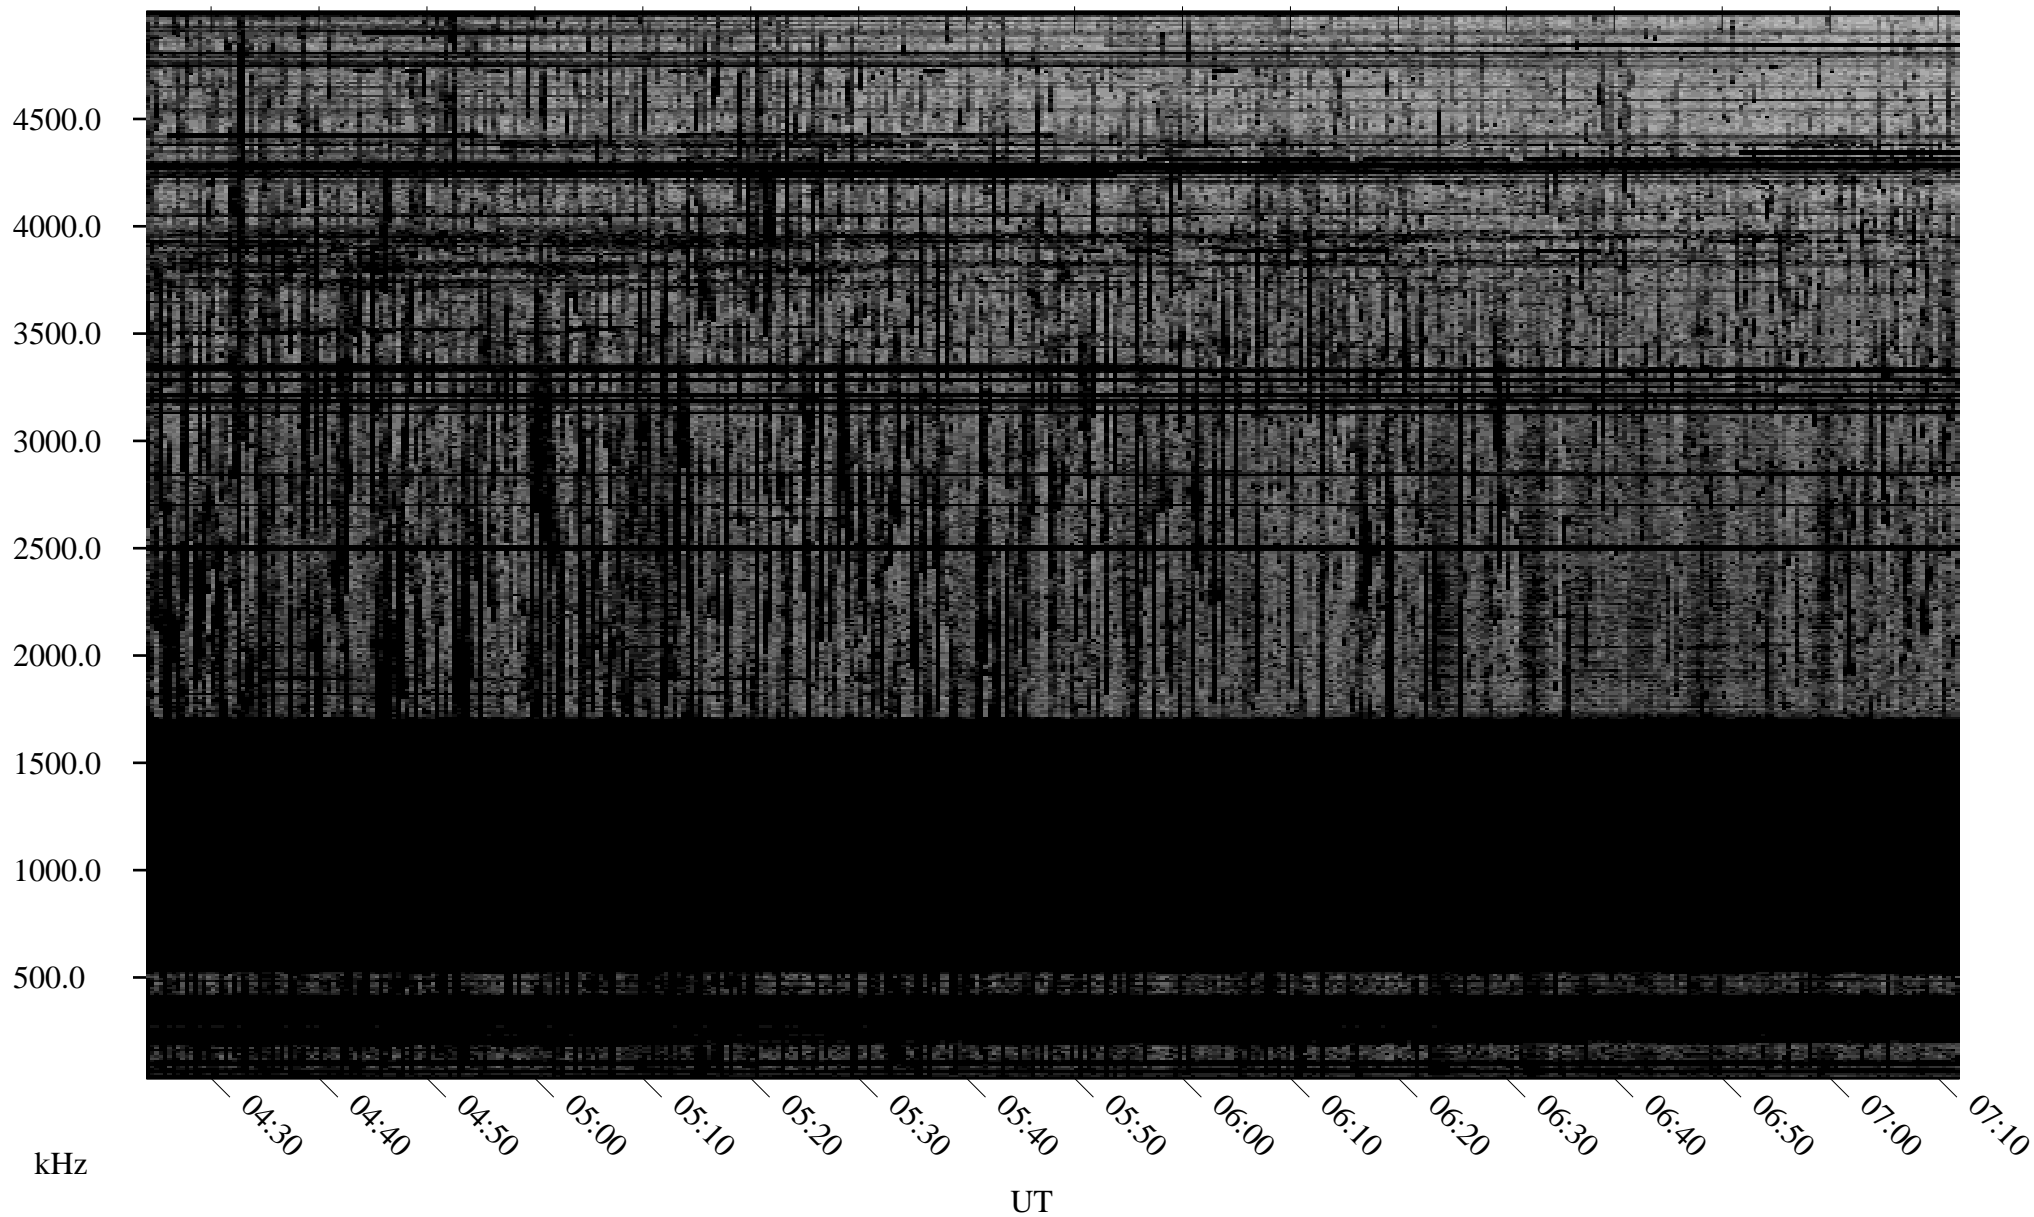

09/01/2008 Churchill, Manitoba

Linear Scale Black = 161 White = 15

ch08245l.r00SUm max_12

Page 1

09/01/2008 Churchill, Manitoba

Linear Scale Black = 161 White = 15

ch082451.r00SUm max_12

Page 2

09/02/2008 Churchill, Manitoba

Linear Scale Black = 161 White = 15

ch082451.r00SUm max_12

Page 3

09/02/2008 Churchill, Manitoba

Linear Scale Black = 161 White = 15

ch08245l.r00SUm max_12

Page 4

09/02/2008 Churchill, Manitoba

Linear Scale Black = 161 White = 15

ch082451.r00SUm max_12

Page 5

09/02/2008 Churchill, Manitoba

Linear Scale Black = 161 White = 15

ch08245l.r00SUm max_12

Page 6

09/02/2008 Churchill, Manitoba

Linear Scale Black = 161 White = 15

ch082451.r00SUm max_12

Page 7

09/02/2008 Churchill, Manitoba

Linear Scale Black = 161 White = 15

ch082451.r00SUm max_12

Page 8