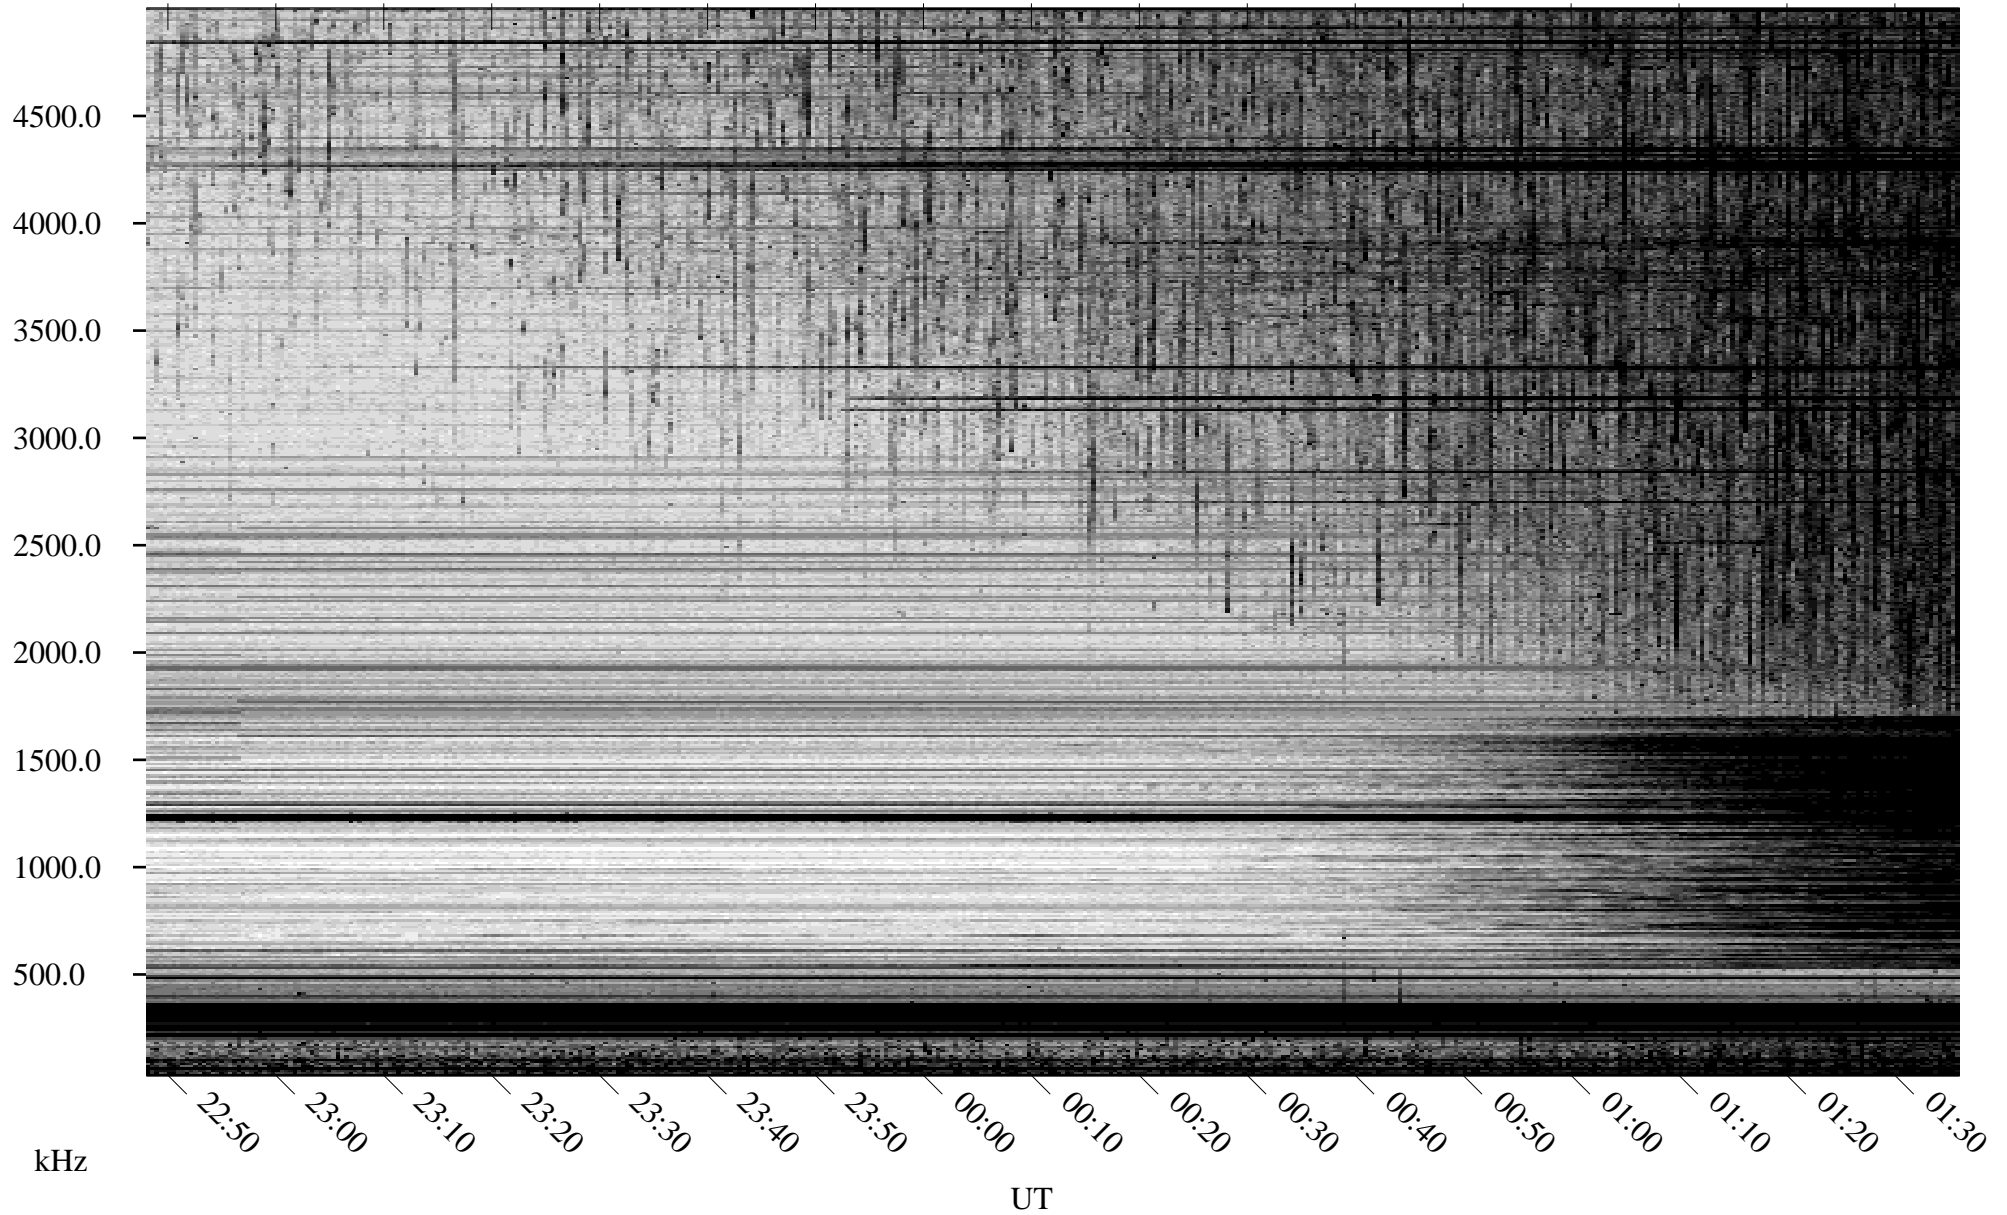

09/01/2008 Churchill, Manitoba

Linear Scale Black = 161 White = 15

ch08245l.r00SUm max_12

Page 1

09/01/2008 Churchill, Manitoba

Linear Scale Black = 161 White = 15

ch082451.r00SUm max_12

Page 2

09/02/2008 Churchill, Manitoba

Linear Scale Black = 161 White = 15

ch082451.r00SUm max_12

Page 3

09/02/2008 Churchill, Manitoba

Linear Scale Black = 161 White = 15

ch08245l.r00SUm max_12

Page 4

09/02/2008 Churchill, Manitoba

Linear Scale Black = 161 White = 15

ch082451.r00SUm max_12

Page 5

09/02/2008 Churchill, Manitoba

Linear Scale Black = 161 White = 15

ch08245l.r00SUm max_12

Page 6

09/02/2008 Churchill, Manitoba

Linear Scale Black = 161 White = 15

ch082451.r00SUm max_12

Page 7

09/02/2008 Churchill, Manitoba

Linear Scale Black = 161 White = 15

ch082451.r00SUm max_12

Page 8