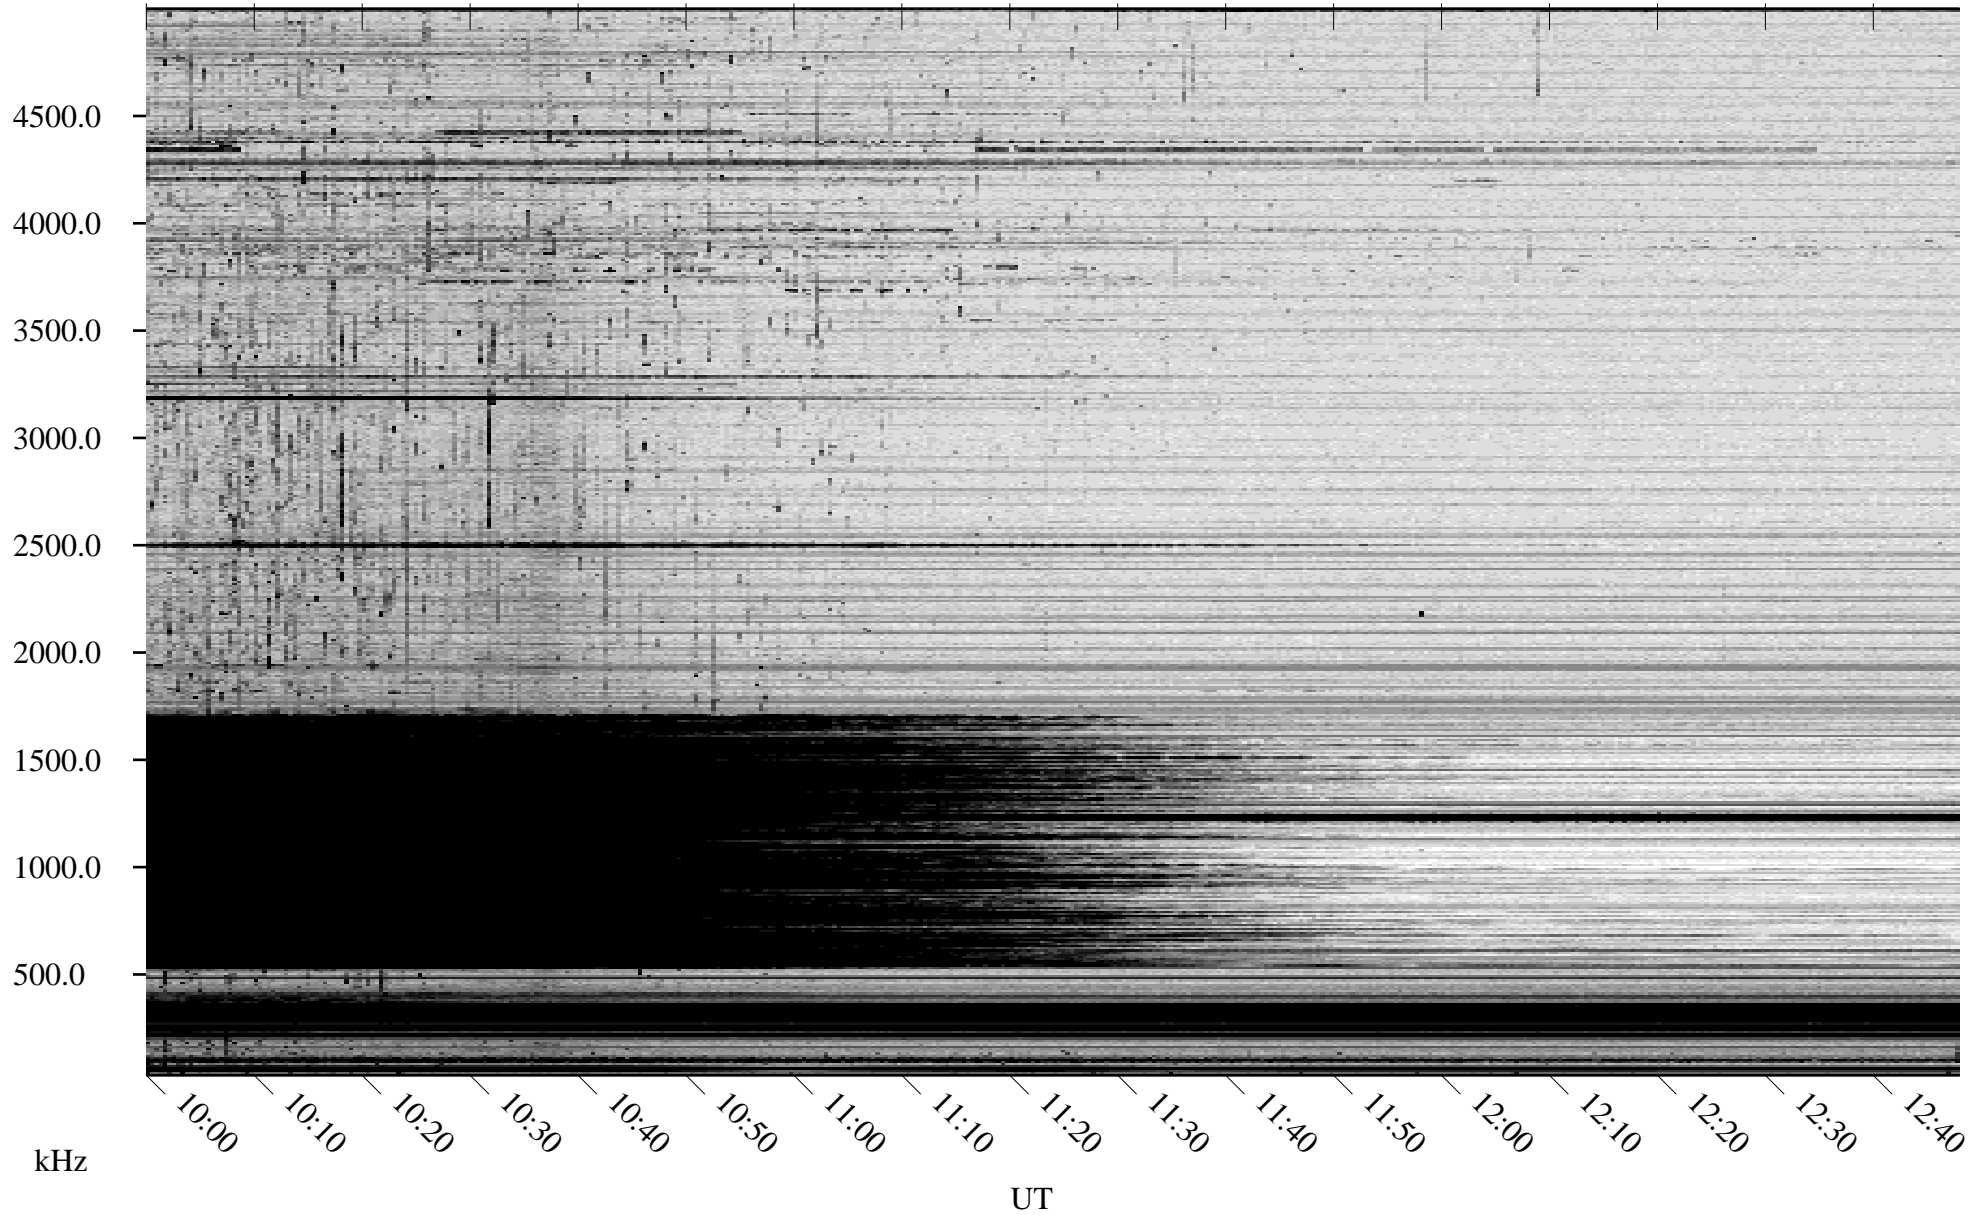

09/01/2008 Churchill, Manitoba

Linear Scale Black = 161 White = 15

ch08245l.r00SUm max_12

Page 1

09/01/2008 Churchill, Manitoba

Linear Scale Black = 161 White = 15

ch082451.r00SUm max_12

Page 2

09/02/2008 Churchill, Manitoba

Linear Scale Black = 161 White = 15

ch082451.r00SUm max_12

Page 3

09/02/2008 Churchill, Manitoba

Linear Scale Black = 161 White = 15

ch08245l.r00SUm max_12

Page 4

09/02/2008 Churchill, Manitoba

Linear Scale Black = 161 White = 15

ch082451.r00SUm max_12

Page 5

09/02/2008 Churchill, Manitoba

Linear Scale Black = 161 White = 15

ch08245l.r00SUm max_12

Page 6

09/02/2008 Churchill, Manitoba

Linear Scale Black = 161 White = 15

ch082451.r00SUm max_12

Page 7

09/02/2008 Churchill, Manitoba

Linear Scale Black = 161 White = 15

ch082451.r00SUm max_12

Page 8