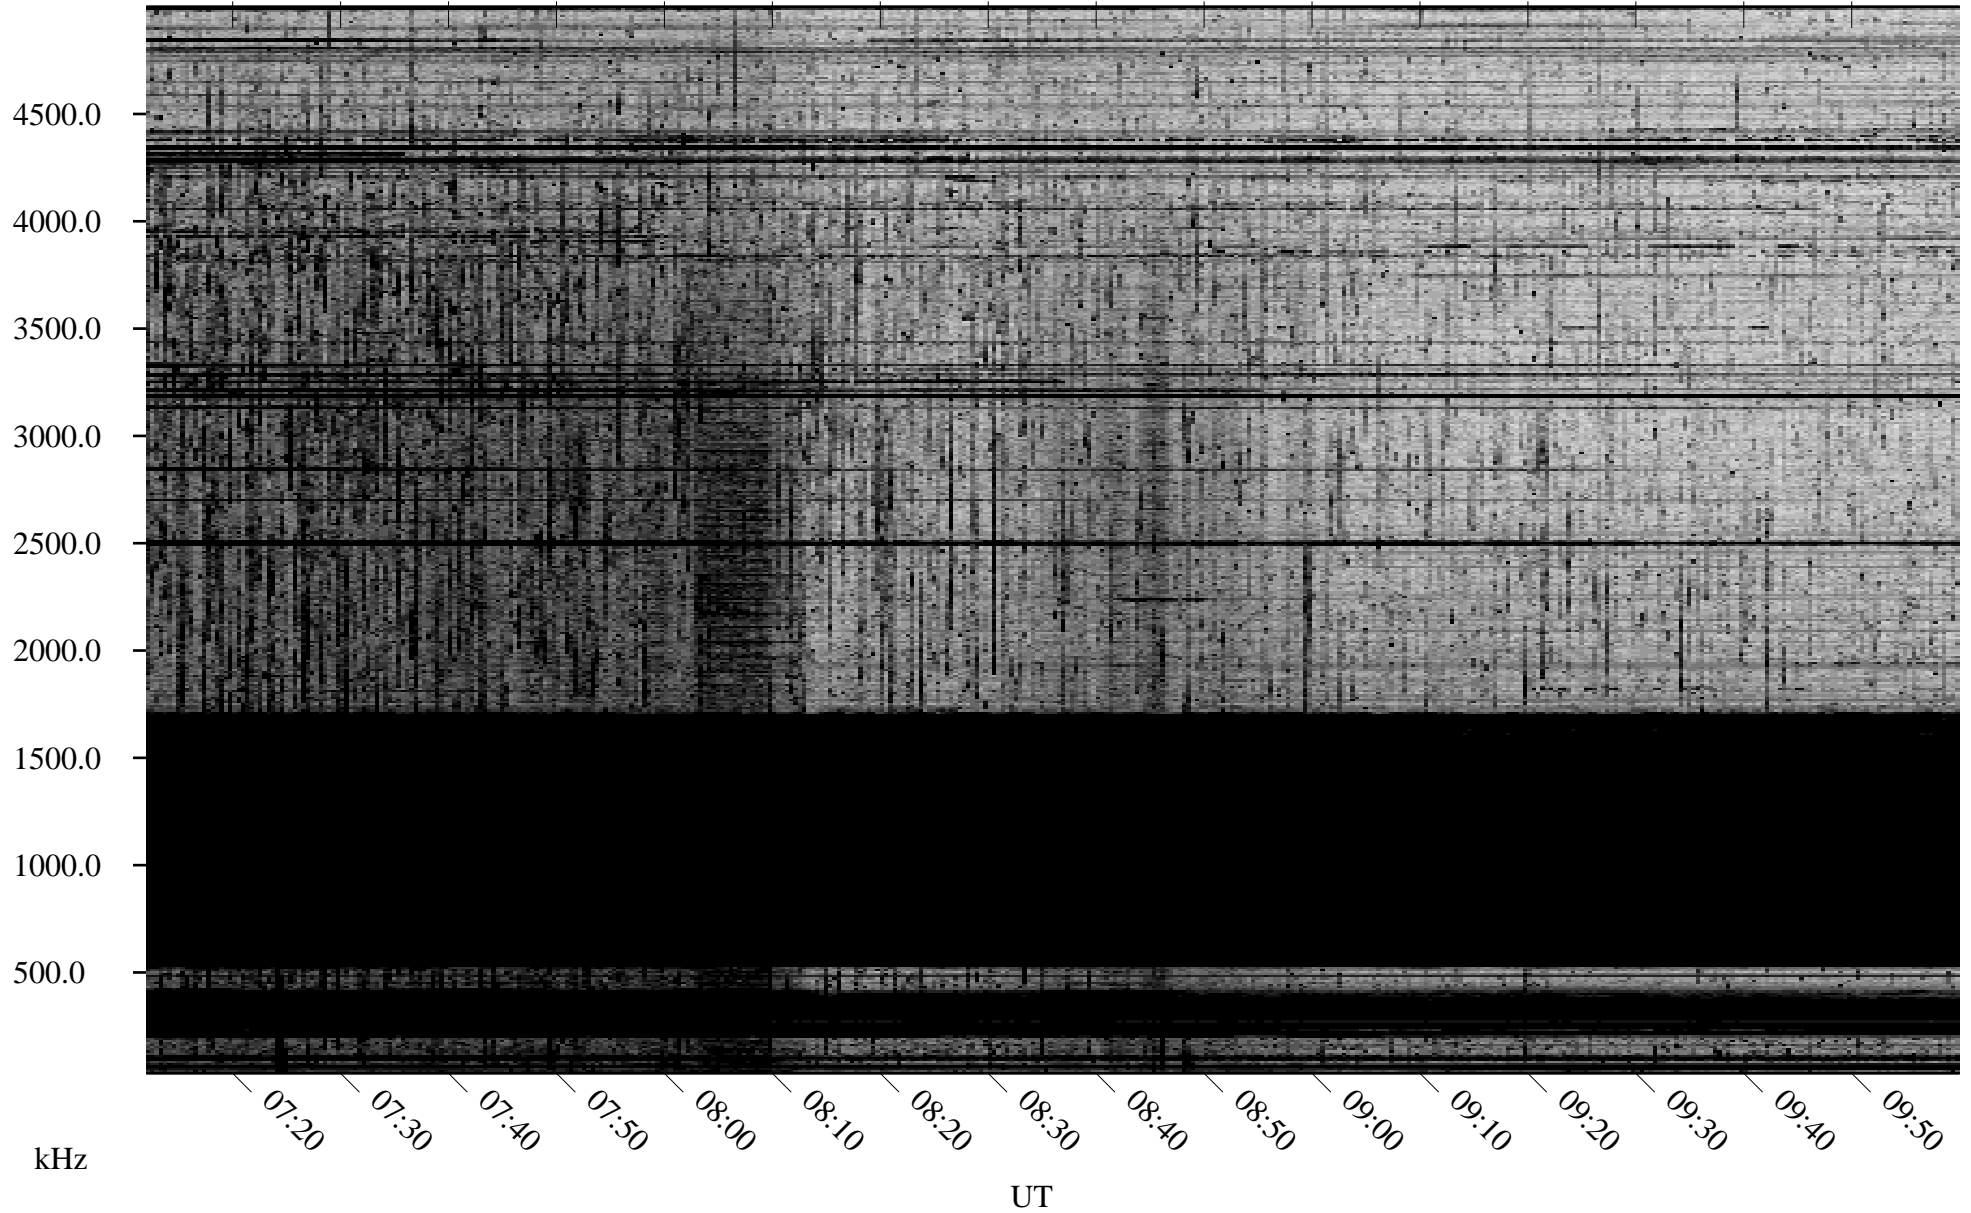

09/01/2008 Churchill, Manitoba

Linear Scale Black = 161 White = 15

ch08245l.r00SUm max_12

Page 1

09/01/2008 Churchill, Manitoba

Linear Scale Black = 161 White = 15

ch082451.r00SUm max_12

Page 2

09/02/2008 Churchill, Manitoba

Linear Scale Black = 161 White = 15

ch082451.r00SUm max_12

Page 3

09/02/2008 Churchill, Manitoba

Linear Scale Black = 161 White = 15

ch08245l.r00SUm max_12

Page 4

09/02/2008 Churchill, Manitoba

Linear Scale Black = 161 White = 15

ch082451.r00SUm max_12

Page 5

09/02/2008 Churchill, Manitoba

Linear Scale Black = 161 White = 15

ch08245l.r00SUm max_12

Page 6

09/02/2008 Churchill, Manitoba

Linear Scale Black = 161 White = 15

ch082451.r00SUm max_12

Page 7

09/02/2008 Churchill, Manitoba

Linear Scale Black = 161 White = 15

ch082451.r00SUm max_12

Page 8