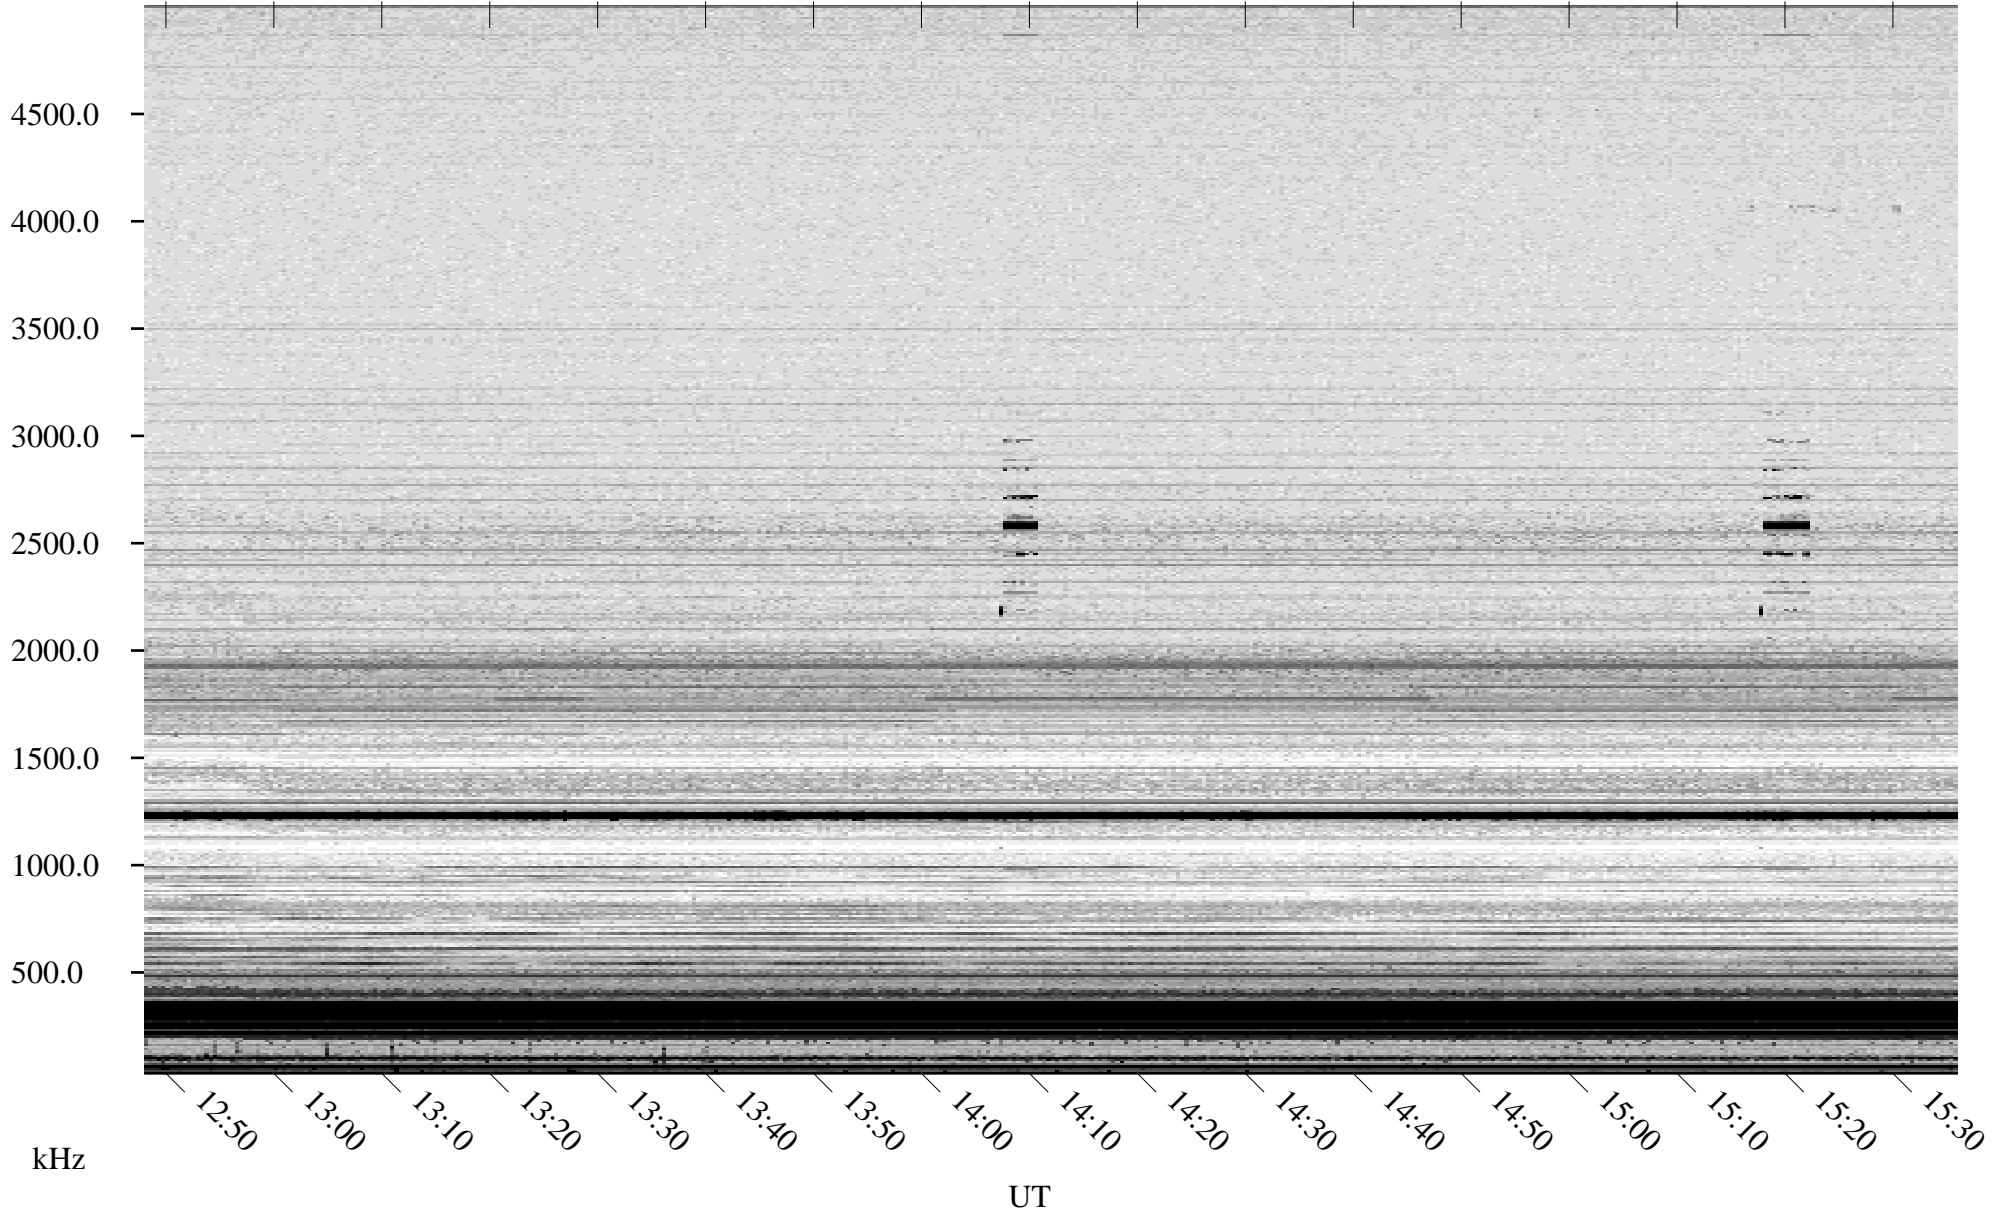

10/03/2008 Churchill, Manitoba

Linear Scale Black = 161 White = 15

ch082771.r01SUm max_12

Page 1

10/03/2008 Churchill, Manitoba

Linear Scale Black = 161 White = 15

ch082771.r01SUm max_12

Page 2

10/04/2008 Churchill, Manitoba

Linear Scale Black = 161 White = 15

ch082771l.r01SUm max_12

Page 3

10/04/2008 Churchill, Manitoba

Linear Scale Black = 161 White = 15

ch082771.r01SUm max_12

Page 4

10/04/2008 Churchill, Manitoba

Linear Scale Black = 161 White = 15

ch082771.r01SUm max_12

Page 5

10/04/2008 Churchill, Manitoba

Linear Scale Black = 161 White = 15

ch082771.r01SUm max_12

Page 6

10/04/2008 Churchill, Manitoba

Linear Scale Black = 161 White = 15

ch082771.r01SUm max_12

Page 7

10/04/2008 Churchill, Manitoba

Linear Scale Black = 161 White = 15

ch082771.r01SUm max_12

Page 8