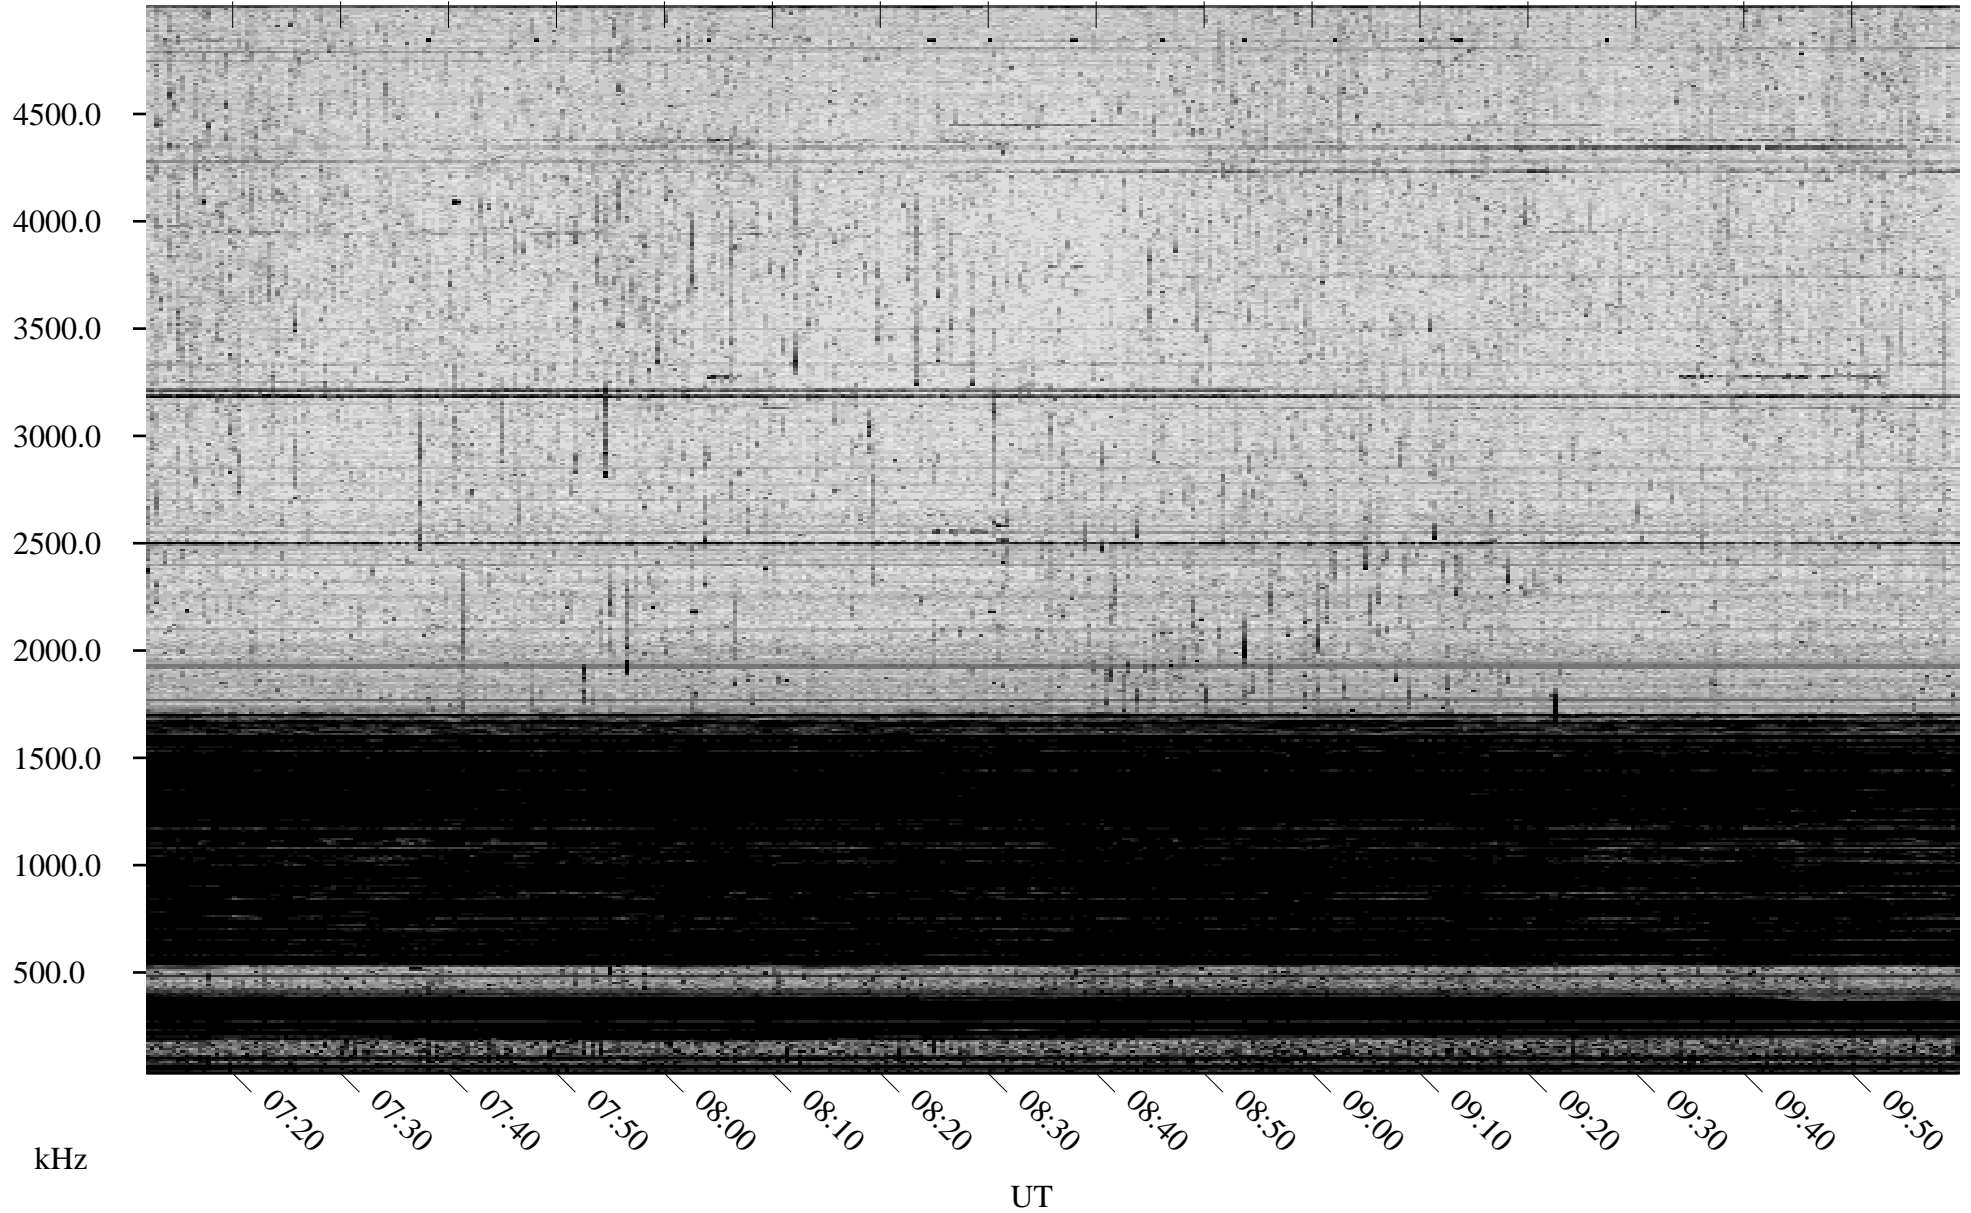

10/03/2008 Churchill, Manitoba

Linear Scale Black = 161 White = 15

ch082771.r01SUm max_12

Page 1

10/03/2008 Churchill, Manitoba

Linear Scale Black = 161 White = 15

ch082771.r01SUm max_12

Page 2

10/04/2008 Churchill, Manitoba

Linear Scale Black = 161 White = 15

ch082771l.r01SUm max_12

Page 3

10/04/2008 Churchill, Manitoba

Linear Scale Black = 161 White = 15

ch082771.r01SUm max_12

Page 4

10/04/2008 Churchill, Manitoba

Linear Scale Black = 161 White = 15

ch082771.r01SUm max_12

Page 5

10/04/2008 Churchill, Manitoba

Linear Scale Black = 161 White = 15

ch082771.r01SUm max_12

Page 6

10/04/2008 Churchill, Manitoba

Linear Scale Black = 161 White = 15

ch082771.r01SUm max_12

Page 7

10/04/2008 Churchill, Manitoba

Linear Scale Black = 161 White = 15

ch082771.r01SUm max_12

Page 8