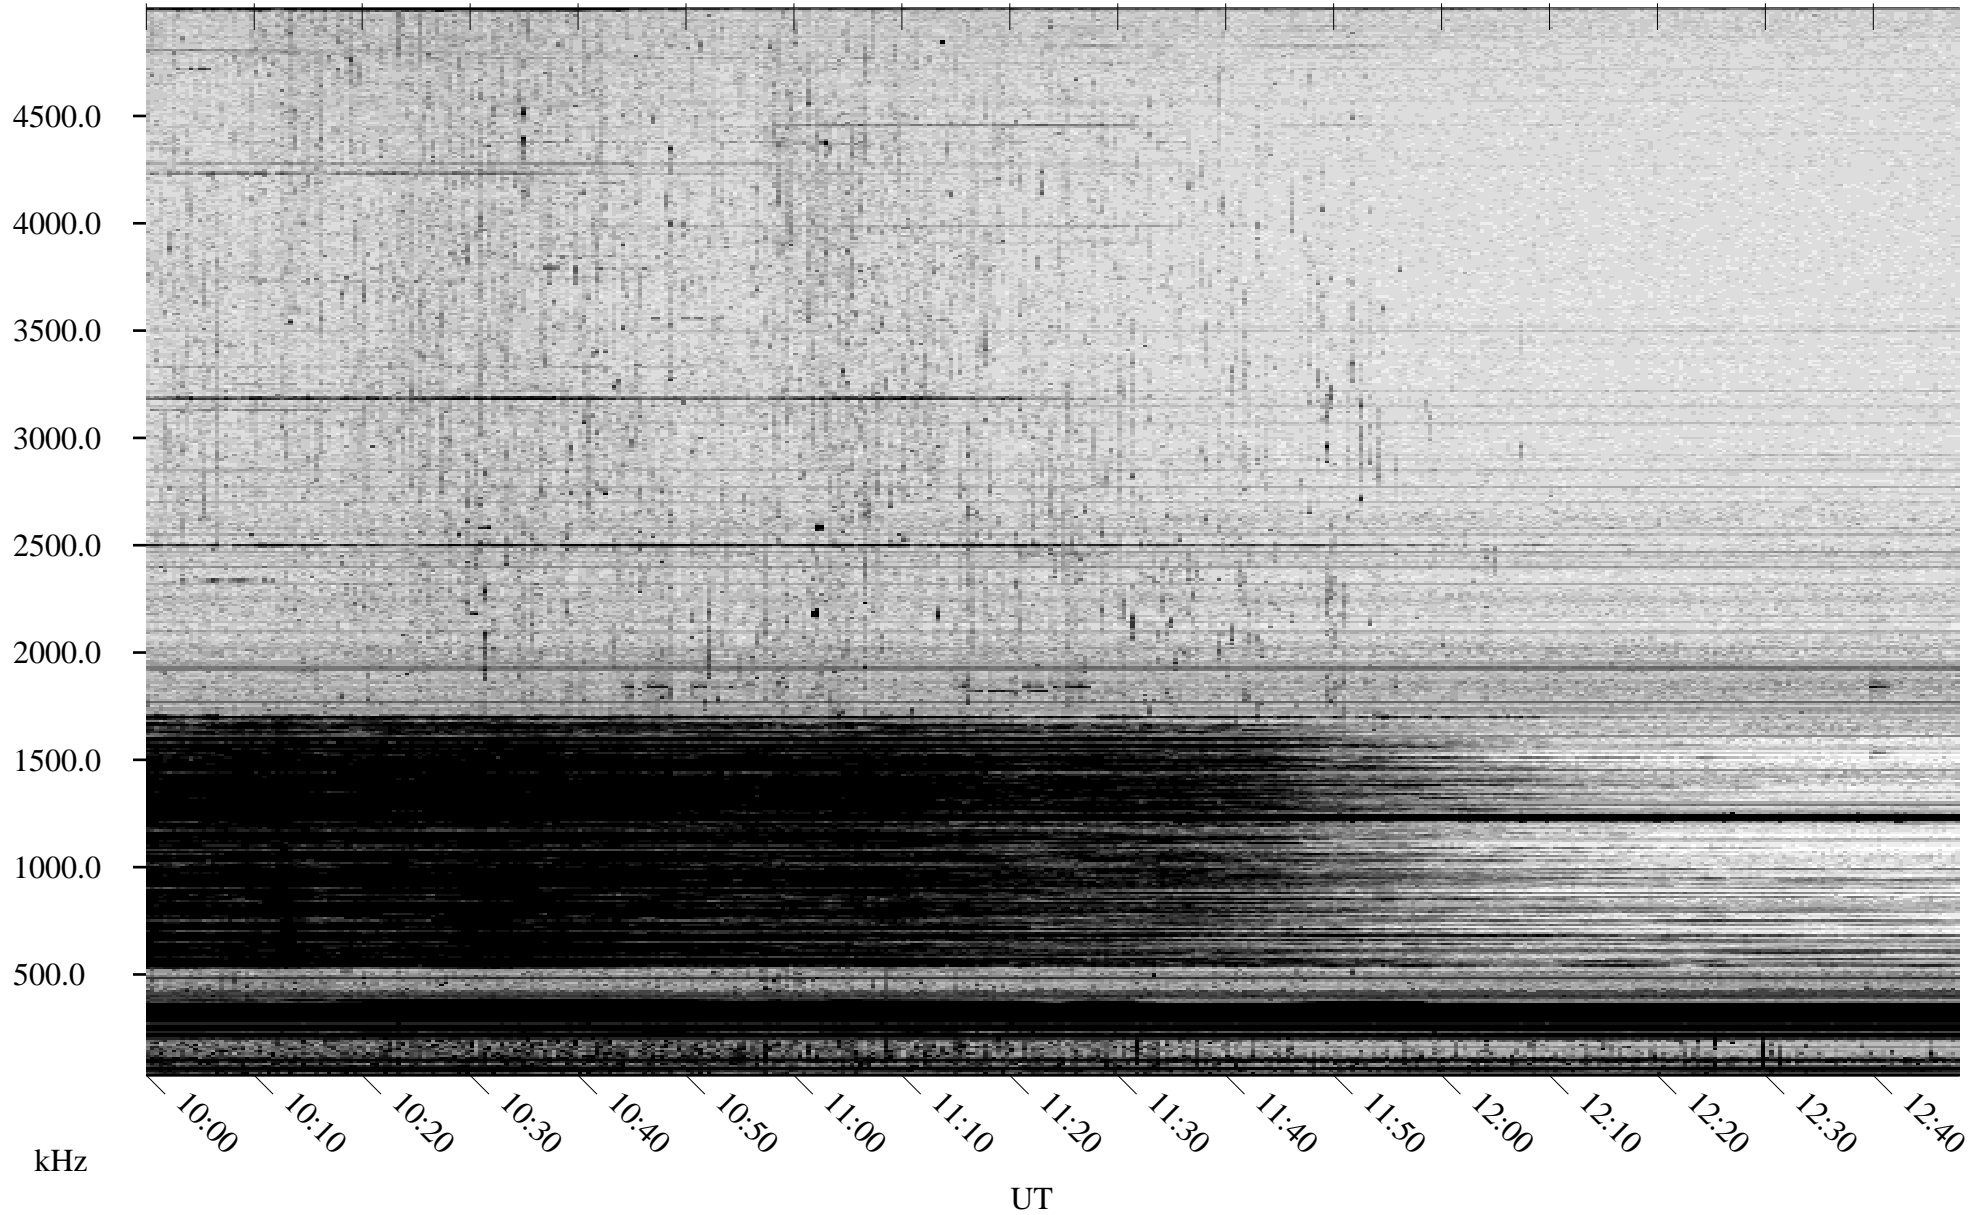

10/03/2008 Churchill, Manitoba

Linear Scale Black = 161 White = 15

ch082771.r01SUm max_12

Page 1

10/03/2008 Churchill, Manitoba

Linear Scale Black = 161 White = 15

ch082771.r01SUm max_12

Page 2

10/04/2008 Churchill, Manitoba

Linear Scale Black = 161 White = 15

ch082771l.r01SUm max_12

Page 3

10/04/2008 Churchill, Manitoba

Linear Scale Black = 161 White = 15

ch082771.r01SUm max_12

Page 4

10/04/2008 Churchill, Manitoba

Linear Scale Black = 161 White = 15

ch082771.r01SUm max_12

Page 5

10/04/2008 Churchill, Manitoba

Linear Scale Black = 161 White = 15

ch082771.r01SUm max_12

Page 6

10/04/2008 Churchill, Manitoba

Linear Scale Black = 161 White = 15

ch082771.r01SUm max_12

Page 7

10/04/2008 Churchill, Manitoba

Linear Scale Black = 161 White = 15

ch082771.r01SUm max_12

Page 8