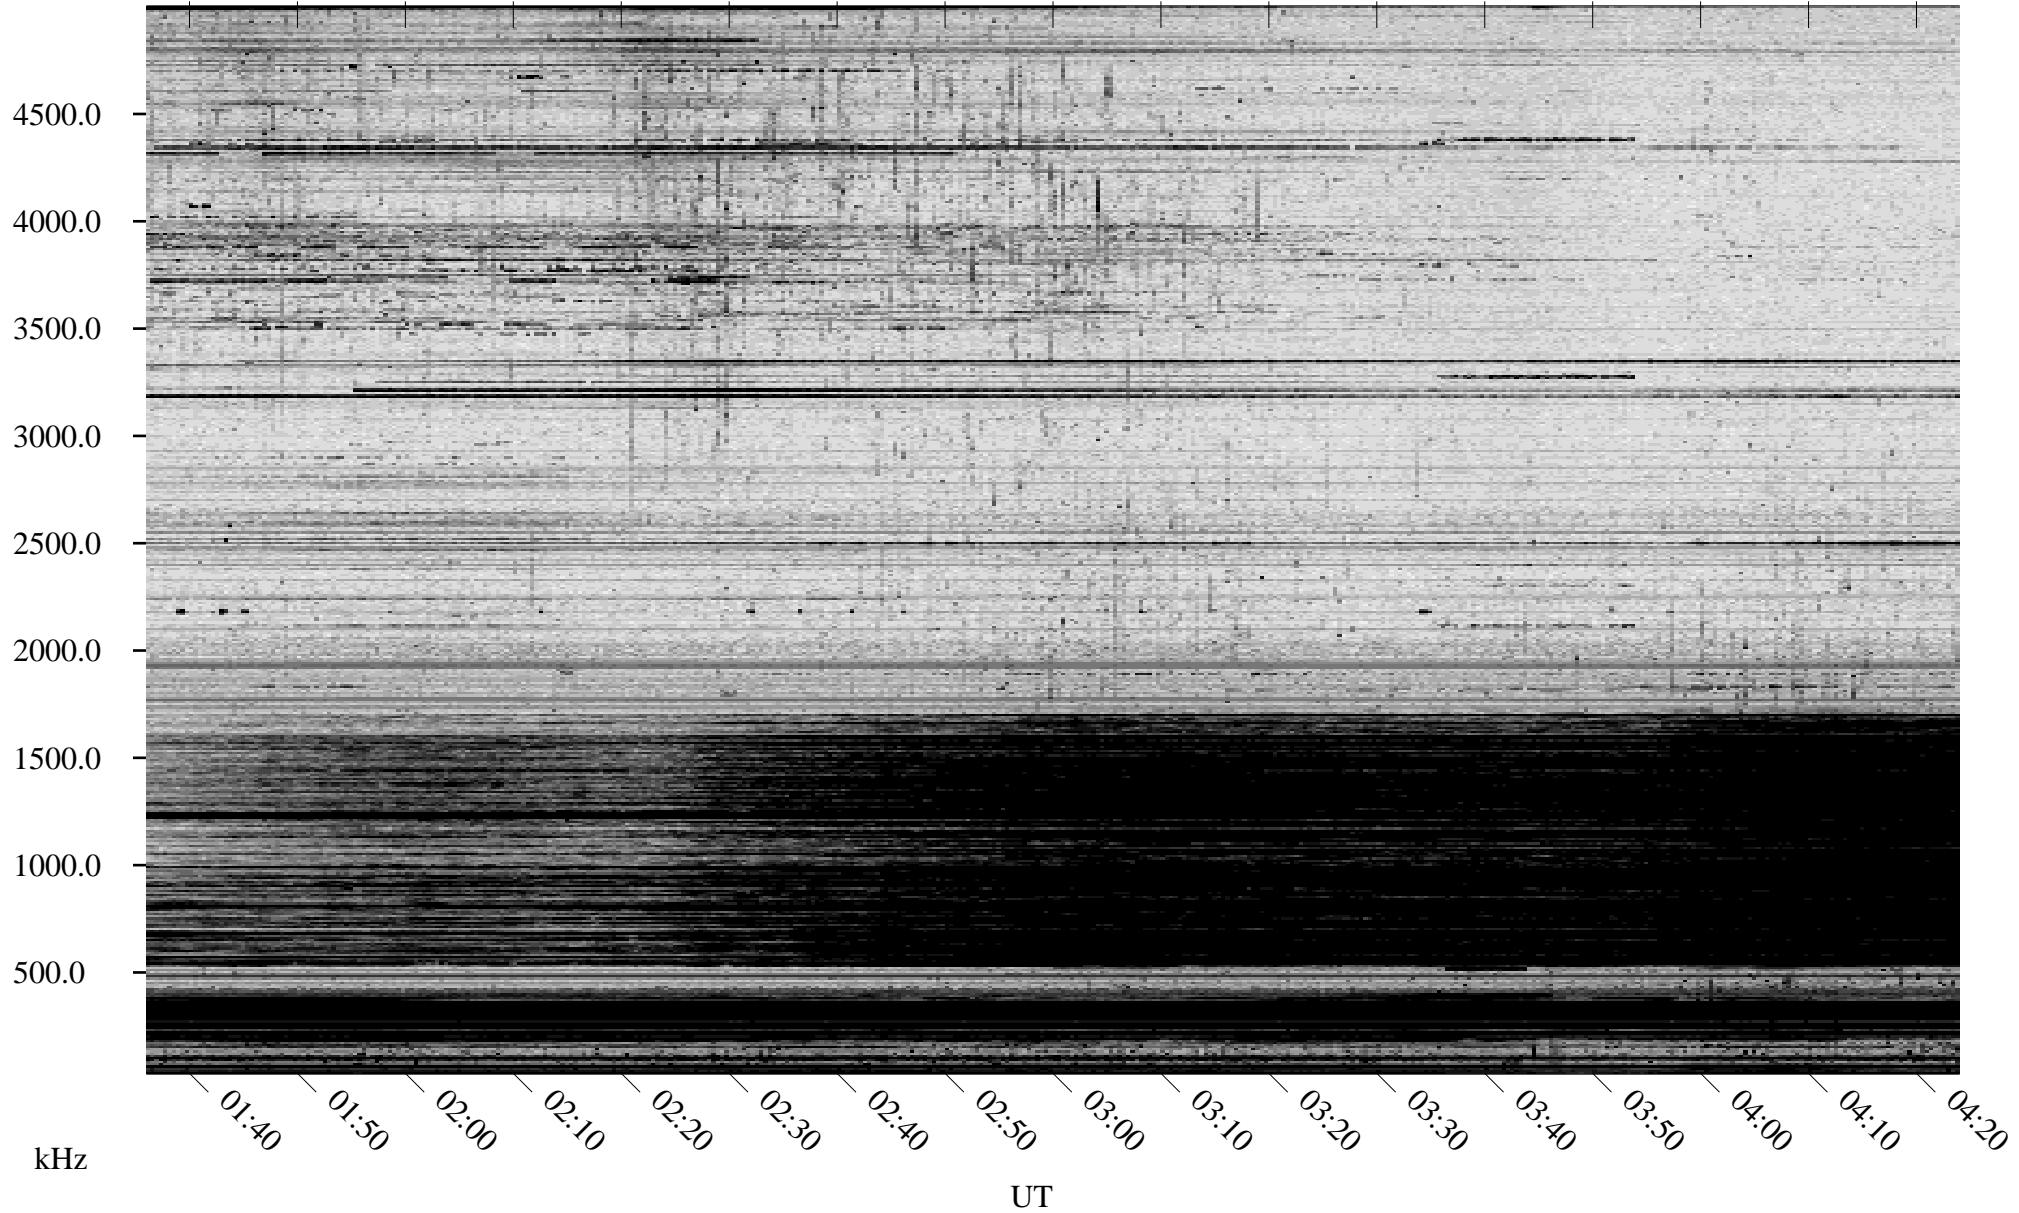

10/03/2008 Churchill, Manitoba

Linear Scale Black = 161 White = 15

ch082771.r01SUm max_12

Page 1

10/03/2008 Churchill, Manitoba

Linear Scale Black = 161 White = 15

ch082771.r01SUm max_12

Page 2

10/04/2008 Churchill, Manitoba

Linear Scale Black = 161 White = 15

ch082771l.r01SUm max_12

Page 3

10/04/2008 Churchill, Manitoba

Linear Scale Black = 161 White = 15

ch082771.r01SUm max_12

Page 4

10/04/2008 Churchill, Manitoba

Linear Scale Black = 161 White = 15

ch082771.r01SUm max_12

Page 5

10/04/2008 Churchill, Manitoba

Linear Scale Black = 161 White = 15

ch082771.r01SUm max_12

Page 6

10/04/2008 Churchill, Manitoba

Linear Scale Black = 161 White = 15

ch082771.r01SUm max_12

Page 7

10/04/2008 Churchill, Manitoba

Linear Scale Black = 161 White = 15

ch082771.r01SUm max_12

Page 8