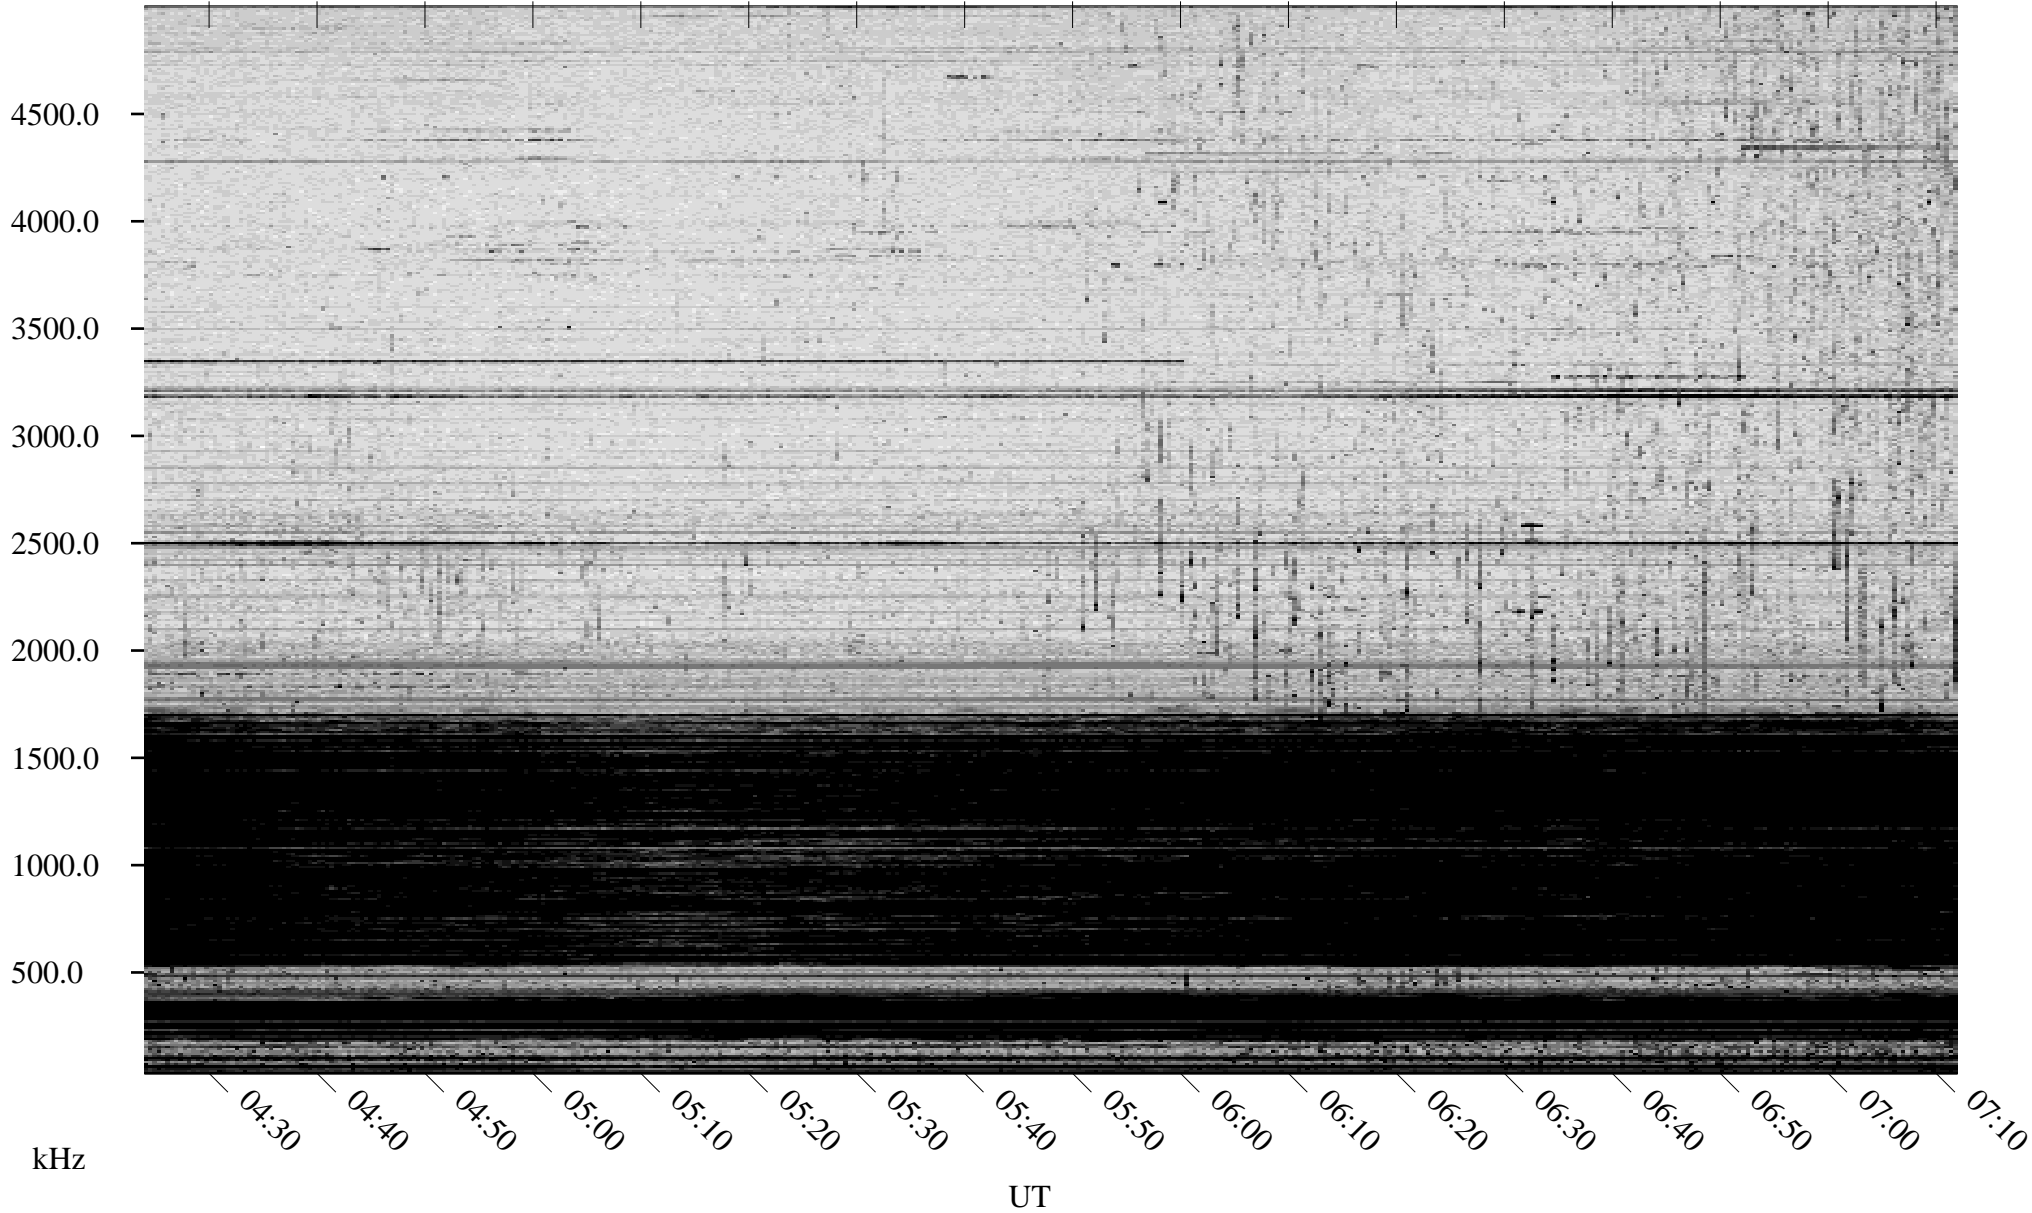

10/03/2008 Churchill, Manitoba

Linear Scale Black = 161 White = 15

ch082771.r01SUm max_12

Page 1

10/03/2008 Churchill, Manitoba

Linear Scale Black = 161 White = 15

ch082771.r01SUm max_12

Page 2

10/04/2008 Churchill, Manitoba

Linear Scale Black = 161 White = 15

ch082771l.r01SUm max_12

Page 3

10/04/2008 Churchill, Manitoba

Linear Scale Black = 161 White = 15

ch082771.r01SUm max_12

Page 4

10/04/2008 Churchill, Manitoba

Linear Scale Black = 161 White = 15

ch082771.r01SUm max_12

Page 5

10/04/2008 Churchill, Manitoba

Linear Scale Black = 161 White = 15

ch082771.r01SUm max_12

Page 6

10/04/2008 Churchill, Manitoba

Linear Scale Black = 161 White = 15

ch082771.r01SUm max_12

Page 7

10/04/2008 Churchill, Manitoba

Linear Scale Black = 161 White = 15

ch082771.r01SUm max_12

Page 8