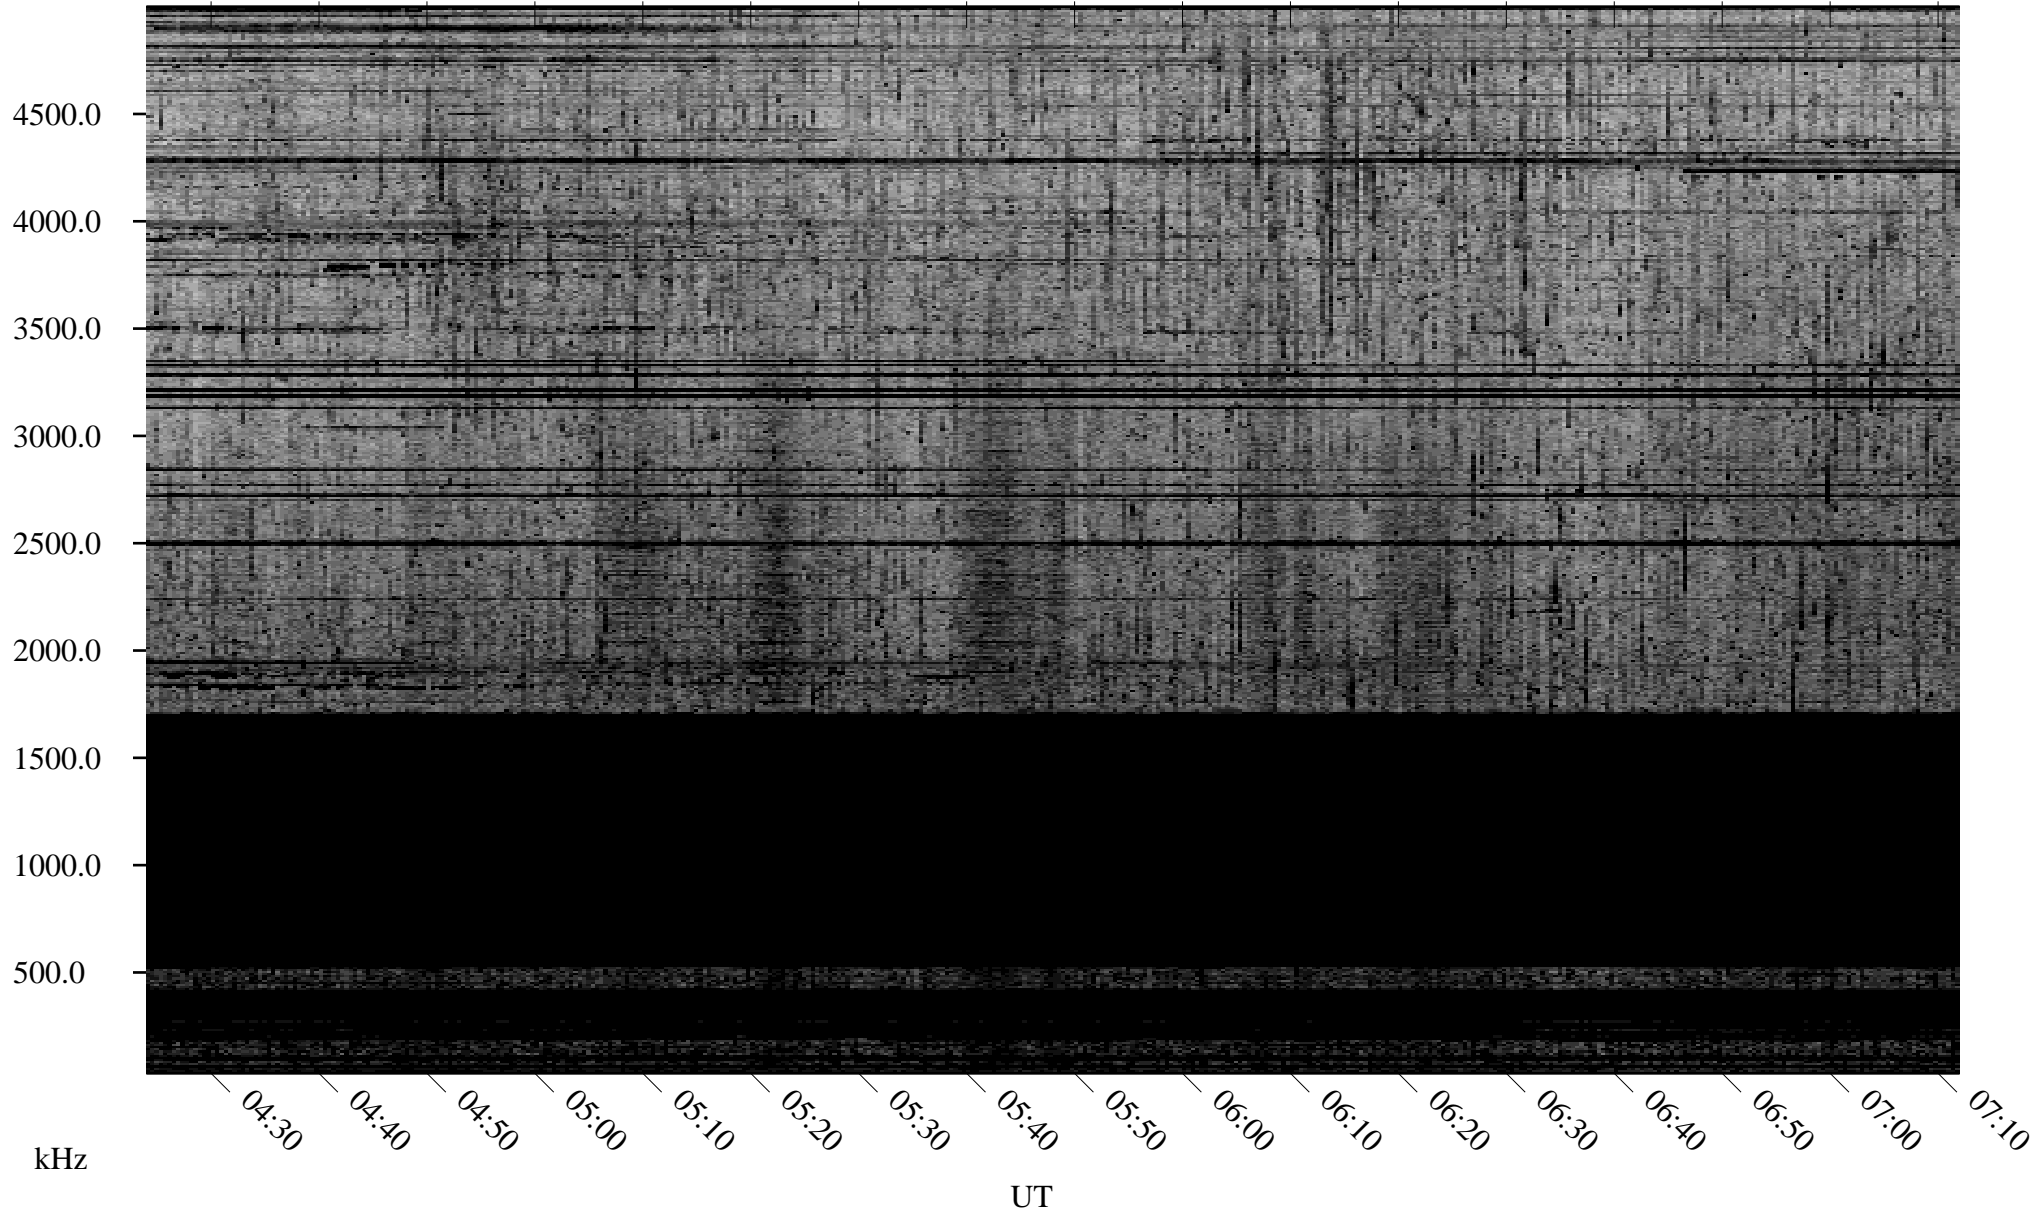

10/06/2008 Churchill, Manitoba

Linear Scale Black = 161 White = 15

ch08280l.r00SUm max_12

Page 1

10/06/2008 Churchill, Manitoba

Linear Scale Black = 161 White = 15

ch08280l.r00SUm max_12

Page 2

10/07/2008 Churchill, Manitoba

Linear Scale Black = 161 White = 15

ch08280l.r00SUm max_12

Page 3

10/07/2008 Churchill, Manitoba

Linear Scale Black = 161 White = 15

ch08280l.r00SUm max_12

Page 4

10/07/2008 Churchill, Manitoba

Linear Scale Black = 161 White = 15

ch08280l.r00SUm max_12

Page 5

10/07/2008 Churchill, Manitoba

Linear Scale Black = 161 White = 15

ch08280l.r00SUm max_12

Page 6

10/07/2008 Churchill, Manitoba

Linear Scale Black = 161 White = 15

ch08280l.r00SUm max_12

Page 7

10/07/2008 Churchill, Manitoba

Linear Scale Black = 161 White = 15

ch08280l.r00SUm max_12