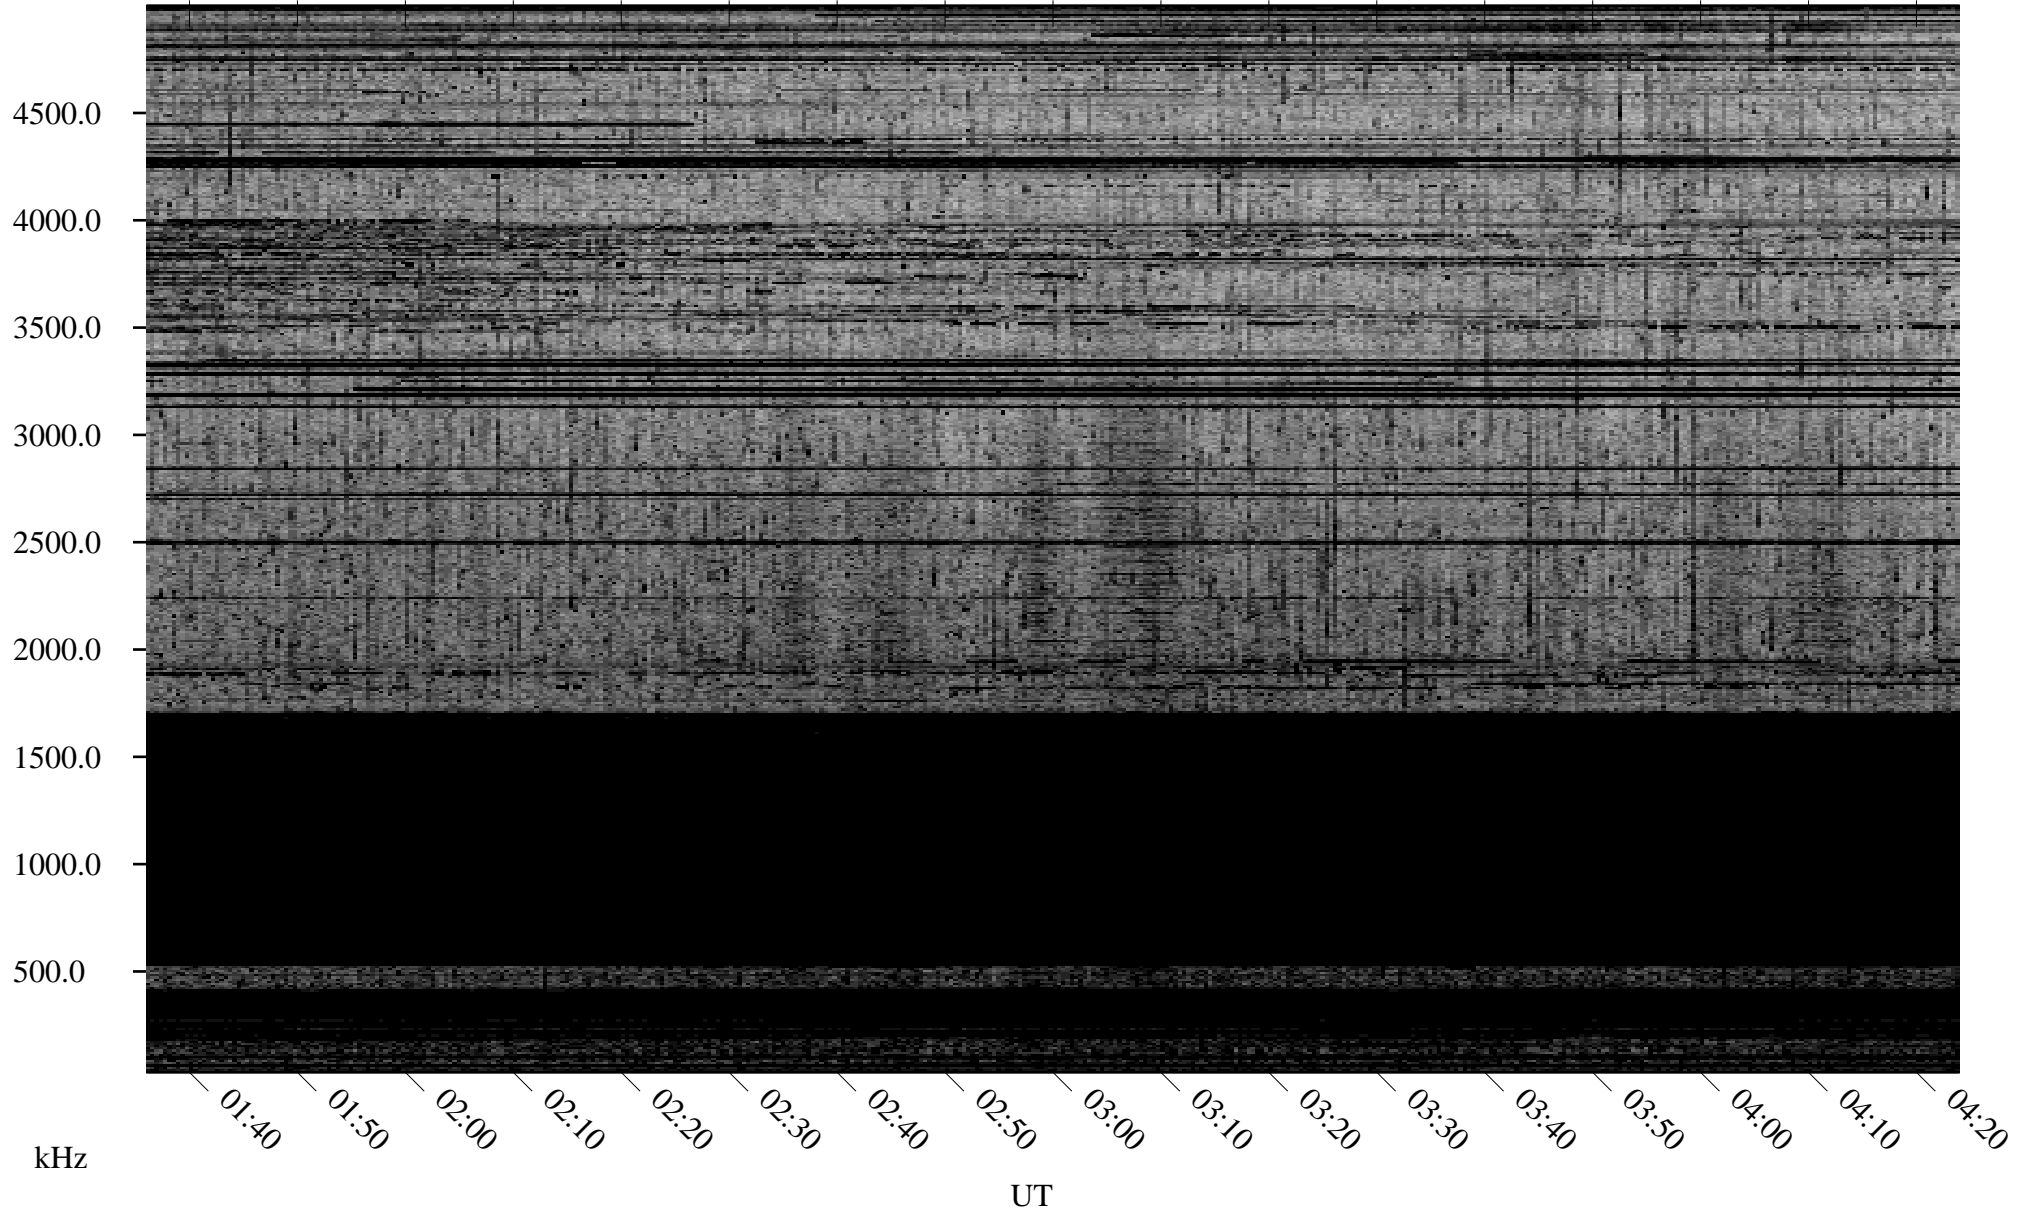

10/06/2008 Churchill, Manitoba

Linear Scale Black = 161 White = 15

ch08280l.r00SUm max_12

Page 1

10/06/2008 Churchill, Manitoba

Linear Scale Black = 161 White = 15

ch08280l.r00SUm max_12

Page 2

10/07/2008 Churchill, Manitoba

Linear Scale Black = 161 White = 15

ch08280l.r00SUm max_12

Page 3

10/07/2008 Churchill, Manitoba

Linear Scale Black = 161 White = 15

ch08280l.r00SUm max_12

Page 4

10/07/2008 Churchill, Manitoba

Linear Scale Black = 161 White = 15

ch08280l.r00SUm max_12

Page 5

10/07/2008 Churchill, Manitoba

Linear Scale Black = 161 White = 15

ch08280l.r00SUm max_12

Page 6

10/07/2008 Churchill, Manitoba

Linear Scale Black = 161 White = 15

ch08280l.r00SUm max_12

Page 7

10/07/2008 Churchill, Manitoba

Linear Scale Black = 161 White = 15

ch08280l.r00SUm max_12