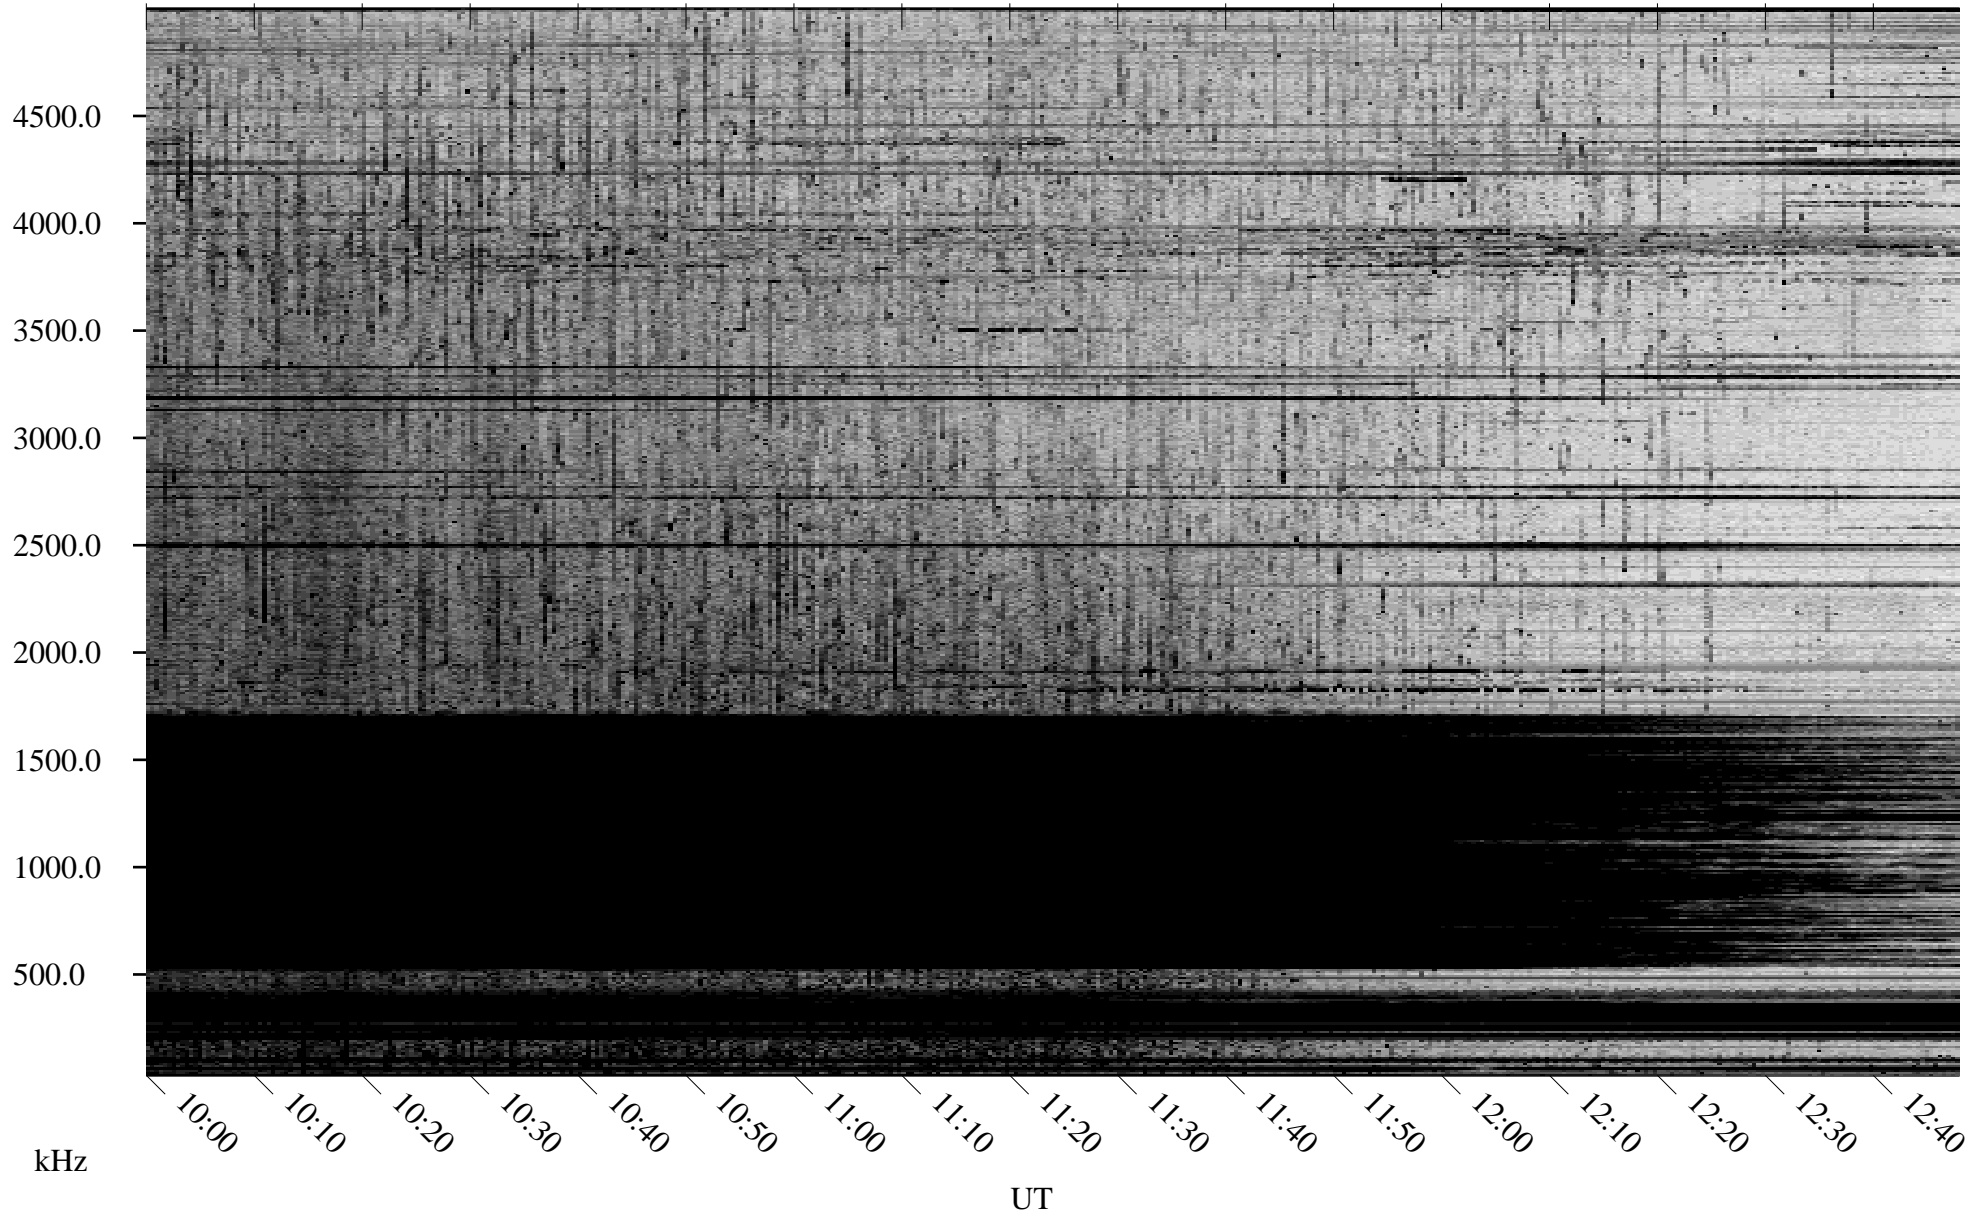

10/06/2008 Churchill, Manitoba

Linear Scale Black = 161 White = 15

ch08280l.r00SUm max_12

Page 1

10/06/2008 Churchill, Manitoba

Linear Scale Black = 161 White = 15

ch08280l.r00SUm max_12

Page 2

10/07/2008 Churchill, Manitoba

Linear Scale Black = 161 White = 15

ch08280l.r00SUm max_12

Page 3

10/07/2008 Churchill, Manitoba

Linear Scale Black = 161 White = 15

ch08280l.r00SUm max_12

Page 4

10/07/2008 Churchill, Manitoba

Linear Scale Black = 161 White = 15

ch08280l.r00SUm max_12

Page 5

10/07/2008 Churchill, Manitoba

Linear Scale Black = 161 White = 15

ch08280l.r00SUm max_12

Page 6

10/07/2008 Churchill, Manitoba

Linear Scale Black = 161 White = 15

ch08280l.r00SUm max_12

Page 7

10/07/2008 Churchill, Manitoba

Linear Scale Black = 161 White = 15

ch08280l.r00SUm max_12