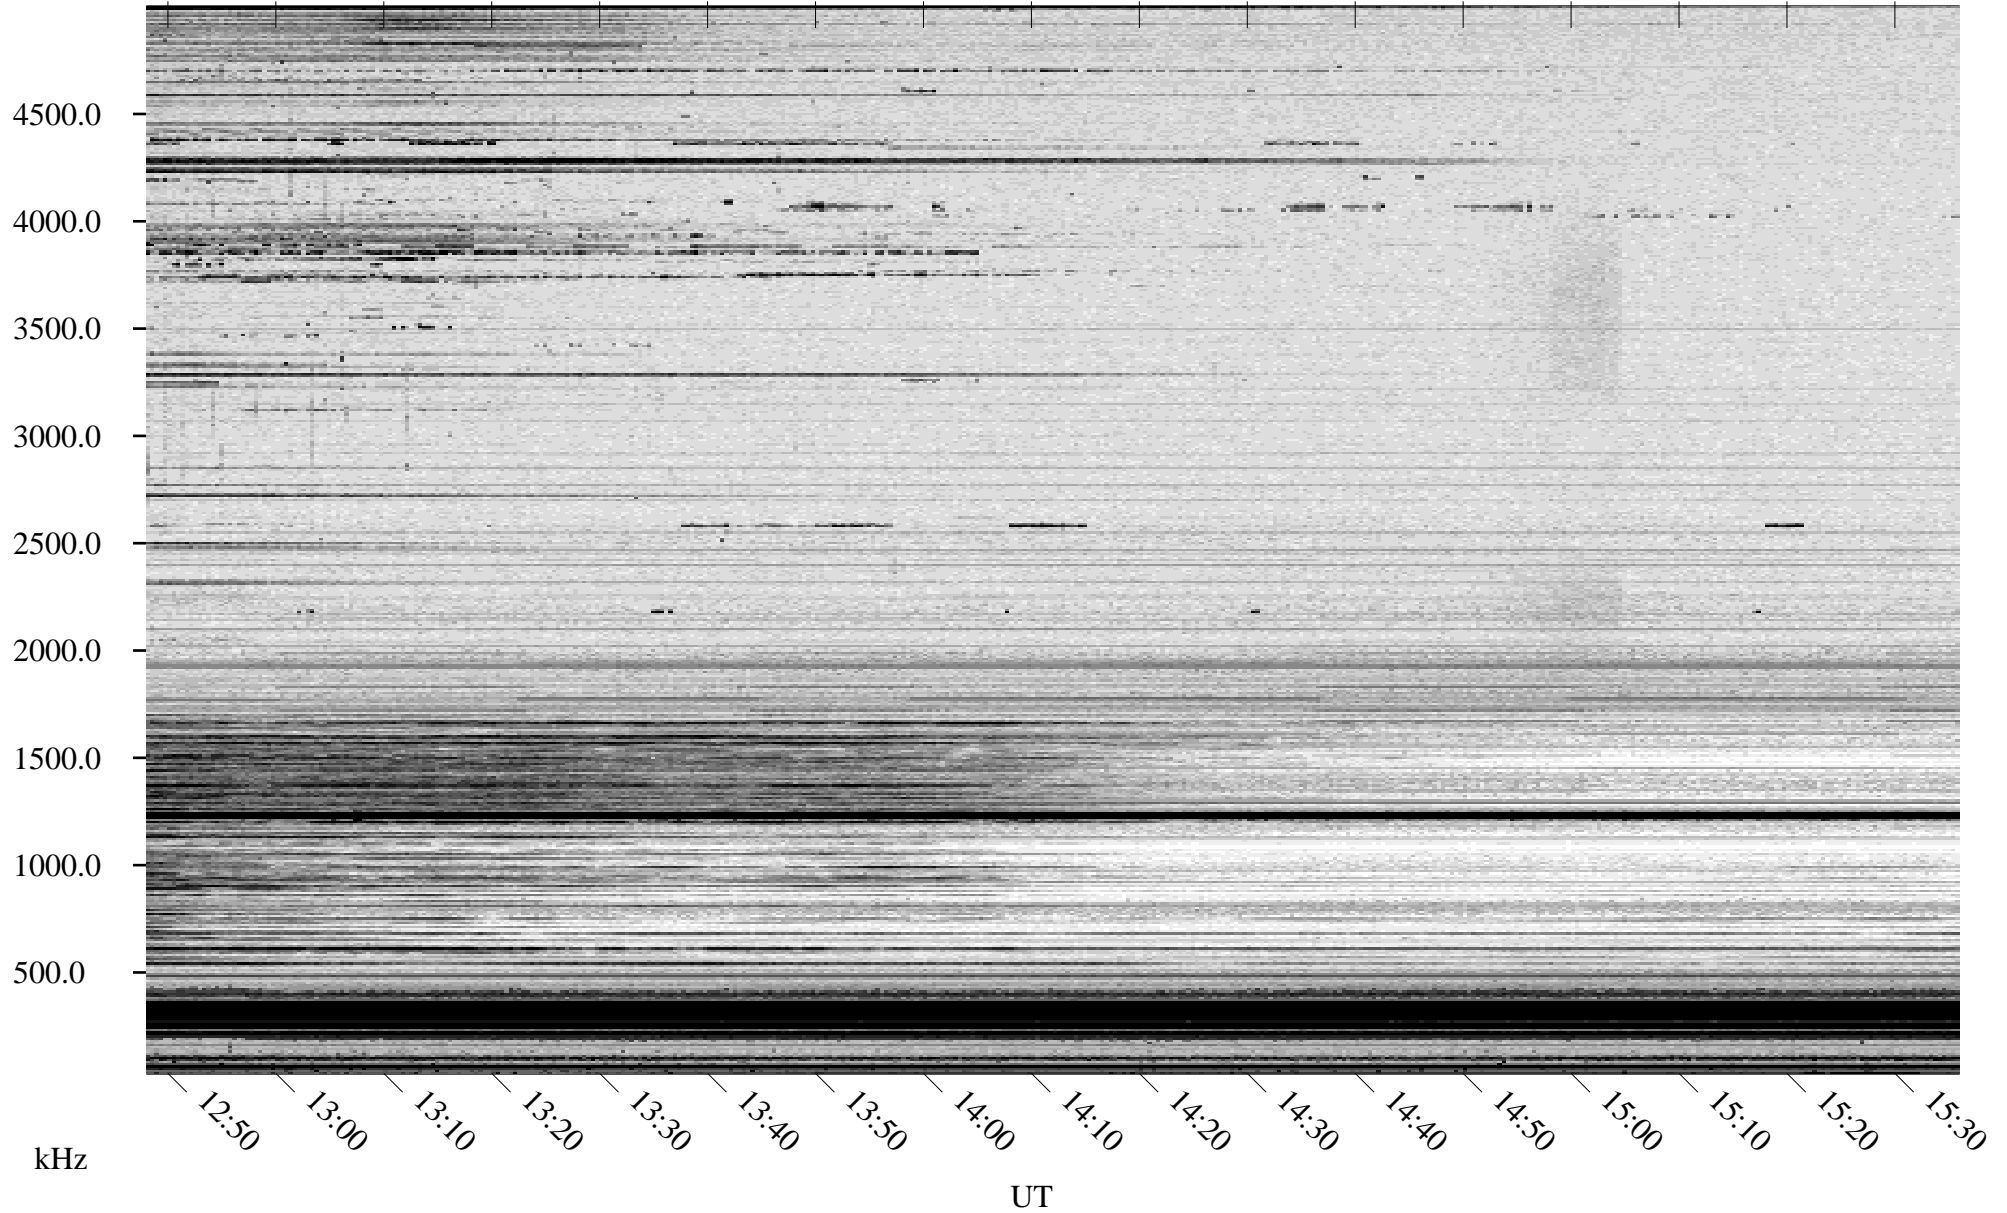

10/06/2008 Churchill, Manitoba

Linear Scale Black = 161 White = 15

ch08280l.r00SUm max_12

Page 1

10/06/2008 Churchill, Manitoba

Linear Scale Black = 161 White = 15

ch08280l.r00SUm max_12

Page 2

10/07/2008 Churchill, Manitoba

Linear Scale Black = 161 White = 15

ch08280l.r00SUm max_12

Page 3

10/07/2008 Churchill, Manitoba

Linear Scale Black = 161 White = 15

ch08280l.r00SUm max_12

Page 4

10/07/2008 Churchill, Manitoba

Linear Scale Black = 161 White = 15

ch08280l.r00SUm max_12

Page 5

10/07/2008 Churchill, Manitoba

Linear Scale Black = 161 White = 15

ch08280l.r00SUm max_12

Page 6

10/07/2008 Churchill, Manitoba

Linear Scale Black = 161 White = 15

ch08280l.r00SUm max_12

Page 7

10/07/2008 Churchill, Manitoba

Linear Scale Black = 161 White = 15

ch08280l.r00SUm max_12