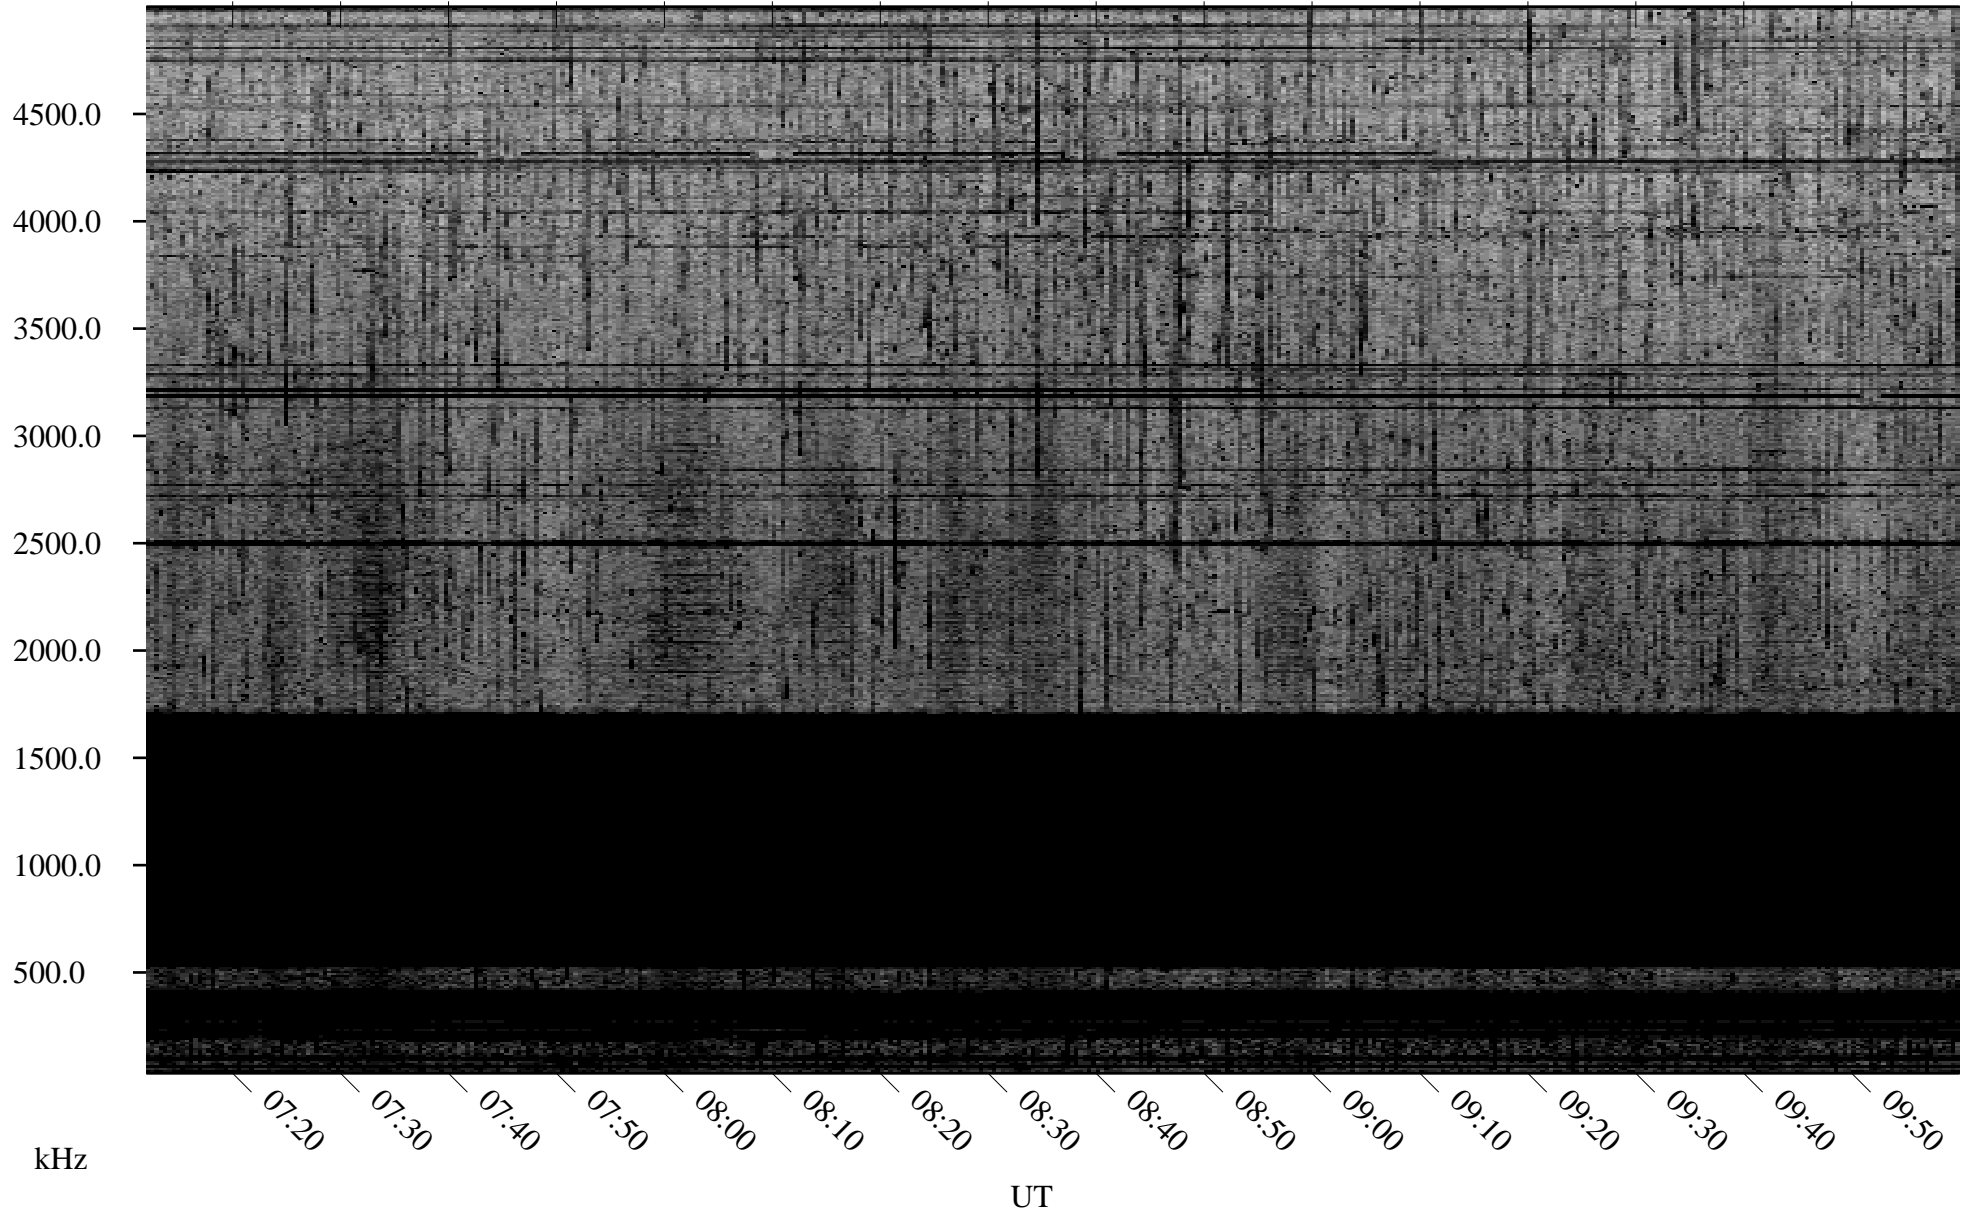

10/06/2008 Churchill, Manitoba

Linear Scale Black = 161 White = 15

ch08280l.r00SUm max_12

Page 1

10/06/2008 Churchill, Manitoba

Linear Scale Black = 161 White = 15

ch08280l.r00SUm max_12

Page 2

10/07/2008 Churchill, Manitoba

Linear Scale Black = 161 White = 15

ch08280l.r00SUm max_12

Page 3

10/07/2008 Churchill, Manitoba

Linear Scale Black = 161 White = 15

ch08280l.r00SUm max_12

Page 4

10/07/2008 Churchill, Manitoba

Linear Scale Black = 161 White = 15

ch08280l.r00SUm max_12

Page 5

10/07/2008 Churchill, Manitoba

Linear Scale Black = 161 White = 15

ch08280l.r00SUm max_12

Page 6

10/07/2008 Churchill, Manitoba

Linear Scale Black = 161 White = 15

ch08280l.r00SUm max_12

Page 7

10/07/2008 Churchill, Manitoba

Linear Scale Black = 161 White = 15

ch08280l.r00SUm max_12