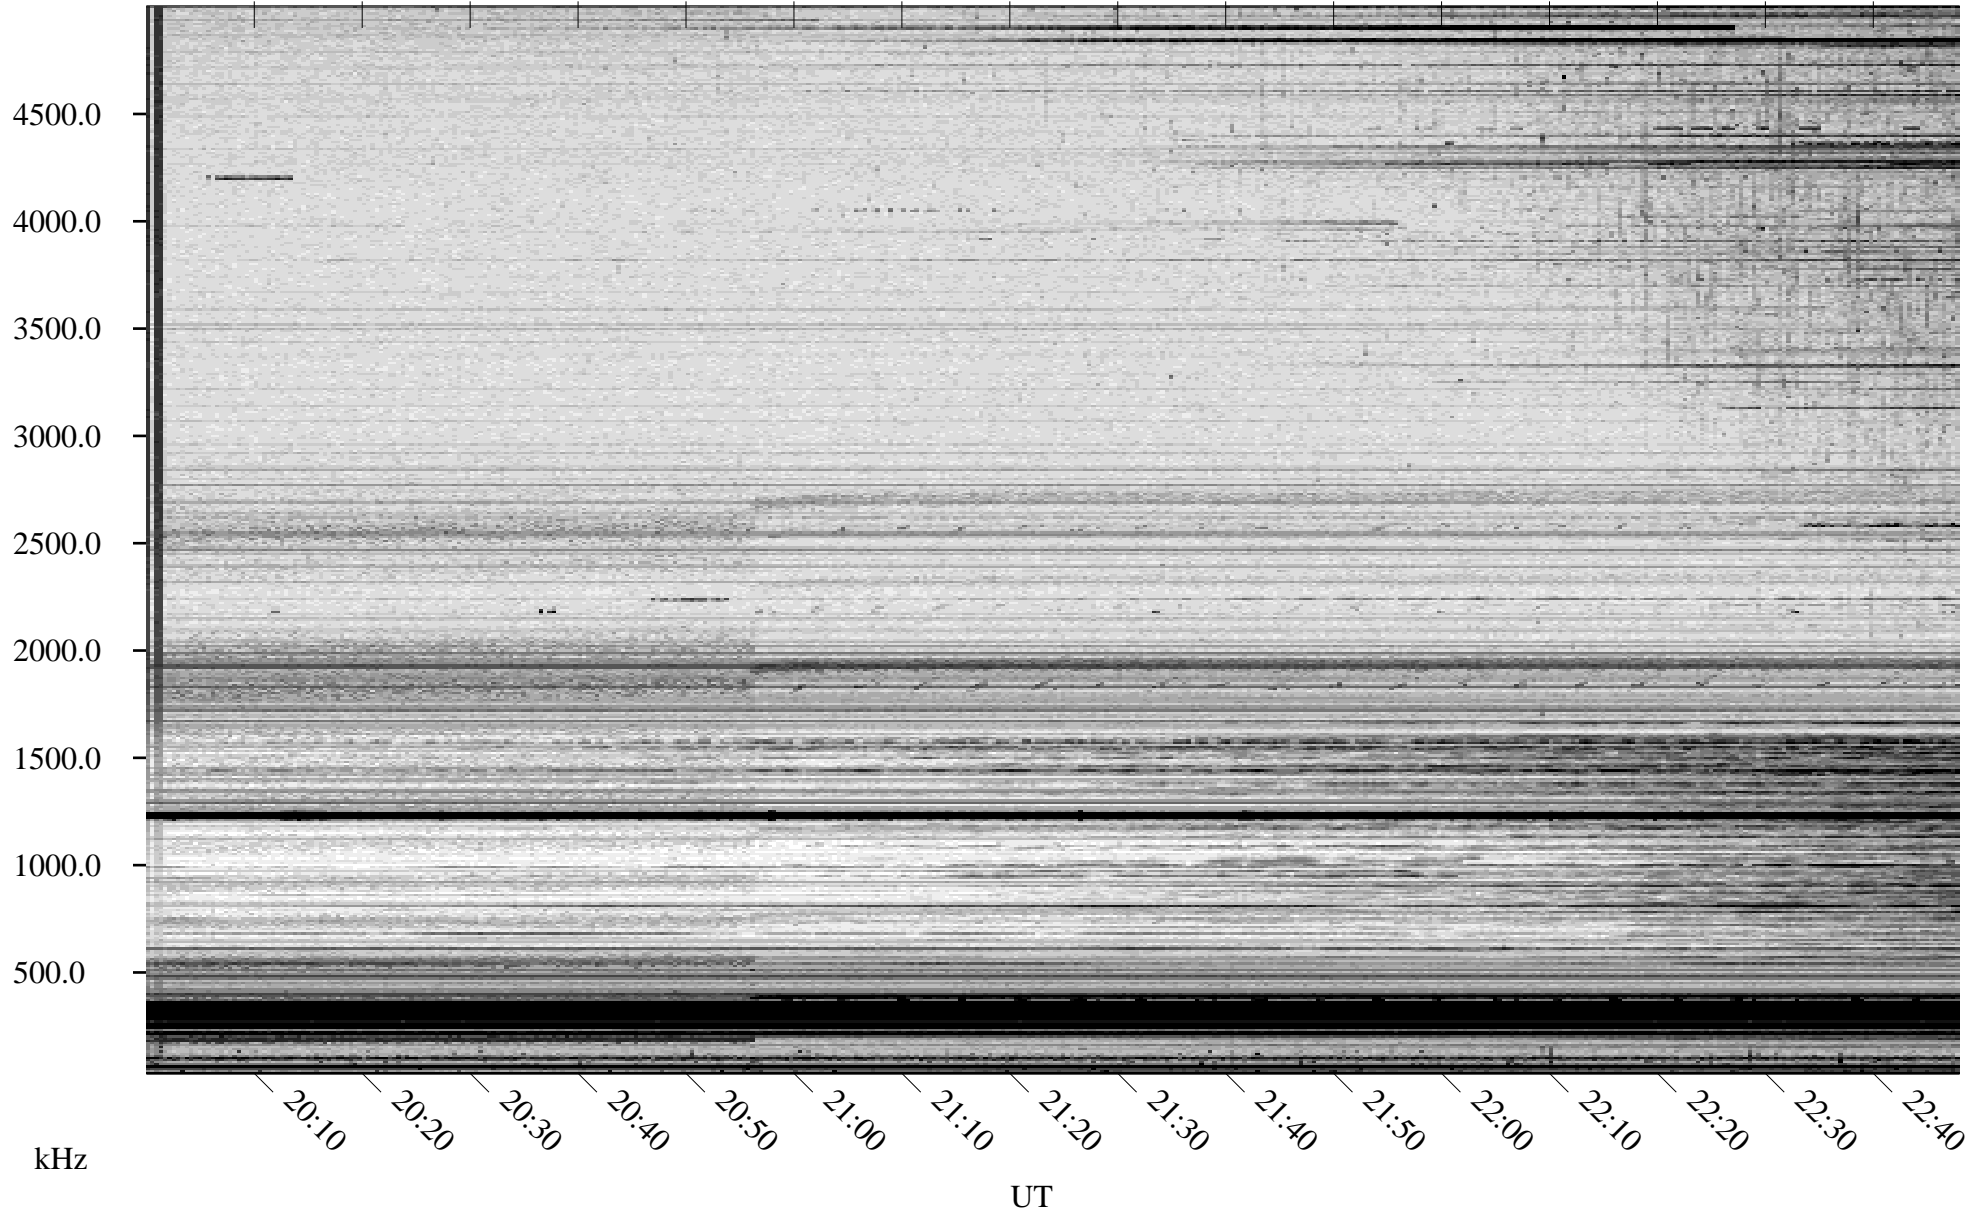

10/06/2008 Churchill, Manitoba

Linear Scale Black = 161 White = 15

ch08280l.r00SUm max_12

Page 1

10/06/2008 Churchill, Manitoba

Linear Scale Black = 161 White = 15

ch08280l.r00SUm max_12

Page 2

10/07/2008 Churchill, Manitoba

Linear Scale Black = 161 White = 15

ch08280l.r00SUm max_12

Page 3

10/07/2008 Churchill, Manitoba

Linear Scale Black = 161 White = 15

ch08280l.r00SUm max_12

Page 4

10/07/2008 Churchill, Manitoba

Linear Scale Black = 161 White = 15

ch08280l.r00SUm max_12

Page 5

10/07/2008 Churchill, Manitoba

Linear Scale Black = 161 White = 15

ch08280l.r00SUm max_12

Page 6

10/07/2008 Churchill, Manitoba

Linear Scale Black = 161 White = 15

ch08280l.r00SUm max_12

Page 7

10/07/2008 Churchill, Manitoba

Linear Scale Black = 161 White = 15

ch08280l.r00SUm max_12