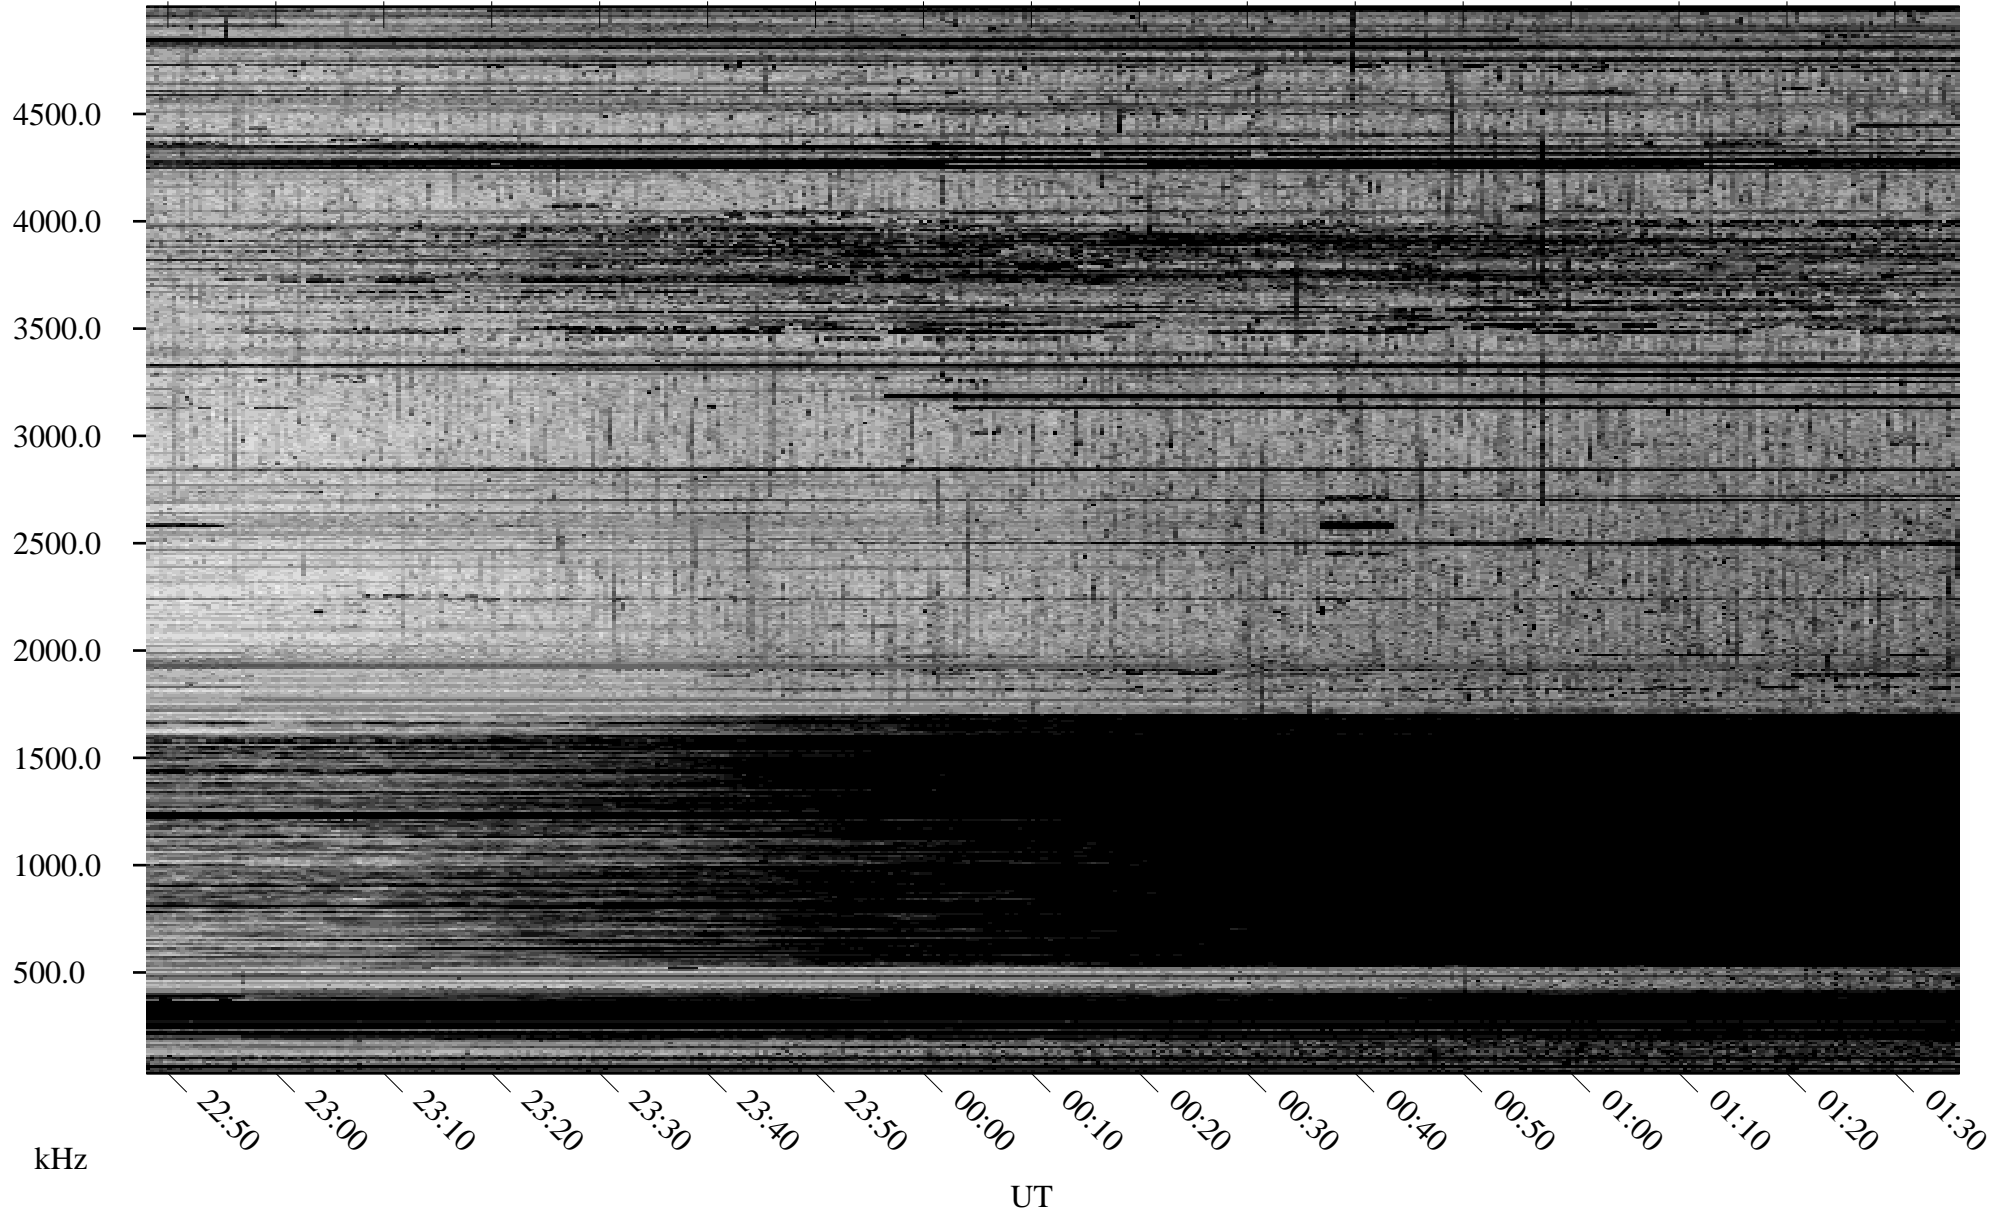

10/06/2008 Churchill, Manitoba

Linear Scale Black = 161 White = 15

ch08280l.r00SUm max_12

Page 1

10/06/2008 Churchill, Manitoba

Linear Scale Black = 161 White = 15

ch08280l.r00SUm max_12

Page 2

10/07/2008 Churchill, Manitoba

Linear Scale Black = 161 White = 15

ch08280l.r00SUm max_12

Page 3

10/07/2008 Churchill, Manitoba

Linear Scale Black = 161 White = 15

ch08280l.r00SUm max_12

Page 4

10/07/2008 Churchill, Manitoba

Linear Scale Black = 161 White = 15

ch08280l.r00SUm max_12

Page 5

10/07/2008 Churchill, Manitoba

Linear Scale Black = 161 White = 15

ch08280l.r00SUm max_12

Page 6

10/07/2008 Churchill, Manitoba

Linear Scale Black = 161 White = 15

ch08280l.r00SUm max_12

Page 7

10/07/2008 Churchill, Manitoba

Linear Scale Black = 161 White = 15

ch08280l.r00SUm max_12