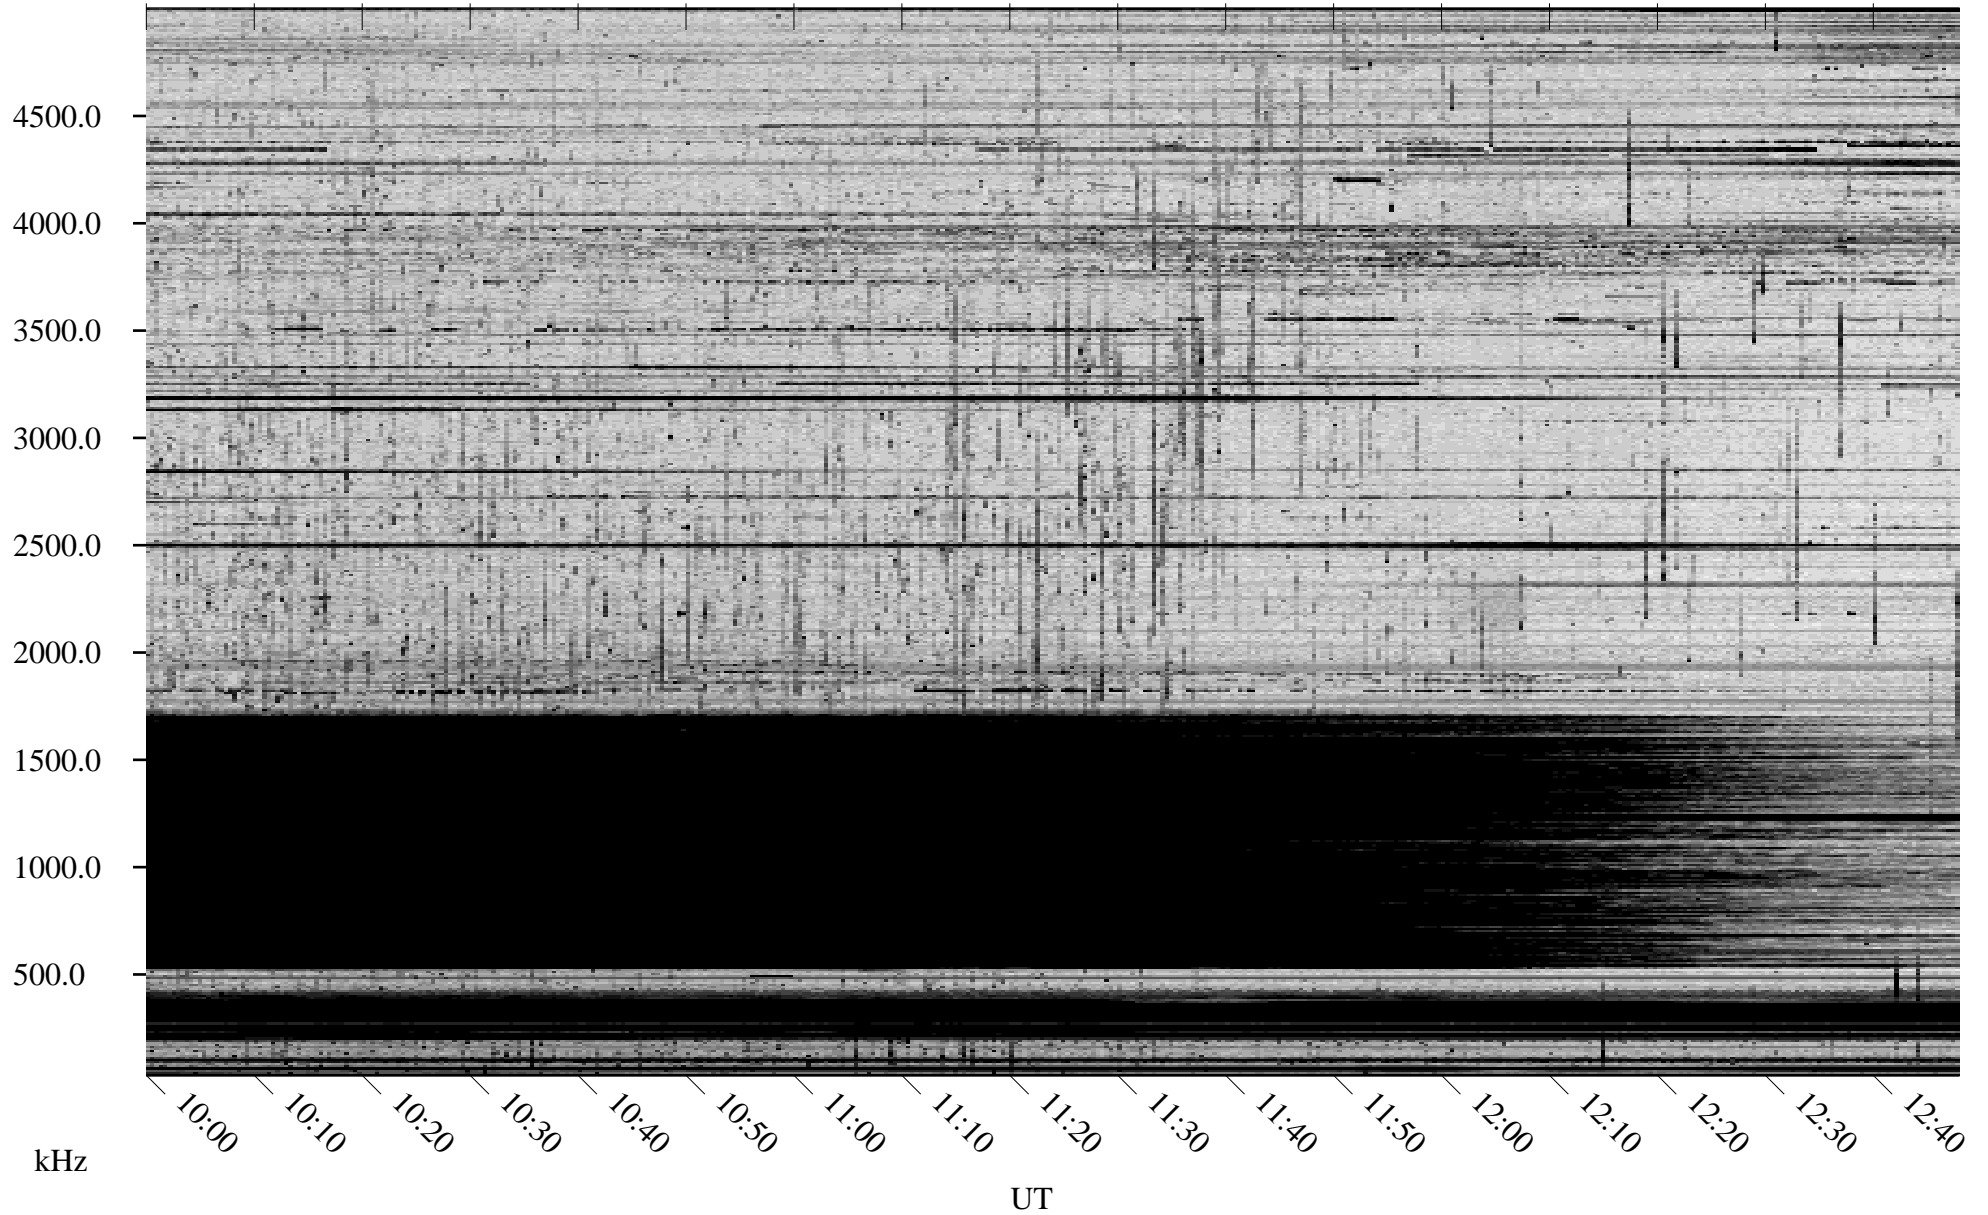

# 10/08/2008 Churchill, Manitoba

Linear Scale    Black = 161    White = 15

ch082811.r00SUm max\_12

Page 5

# 10/08/2008 Churchill, Manitoba

Linear Scale    Black = 161    White = 15

ch082811.r00SUm max\_12

Page 6