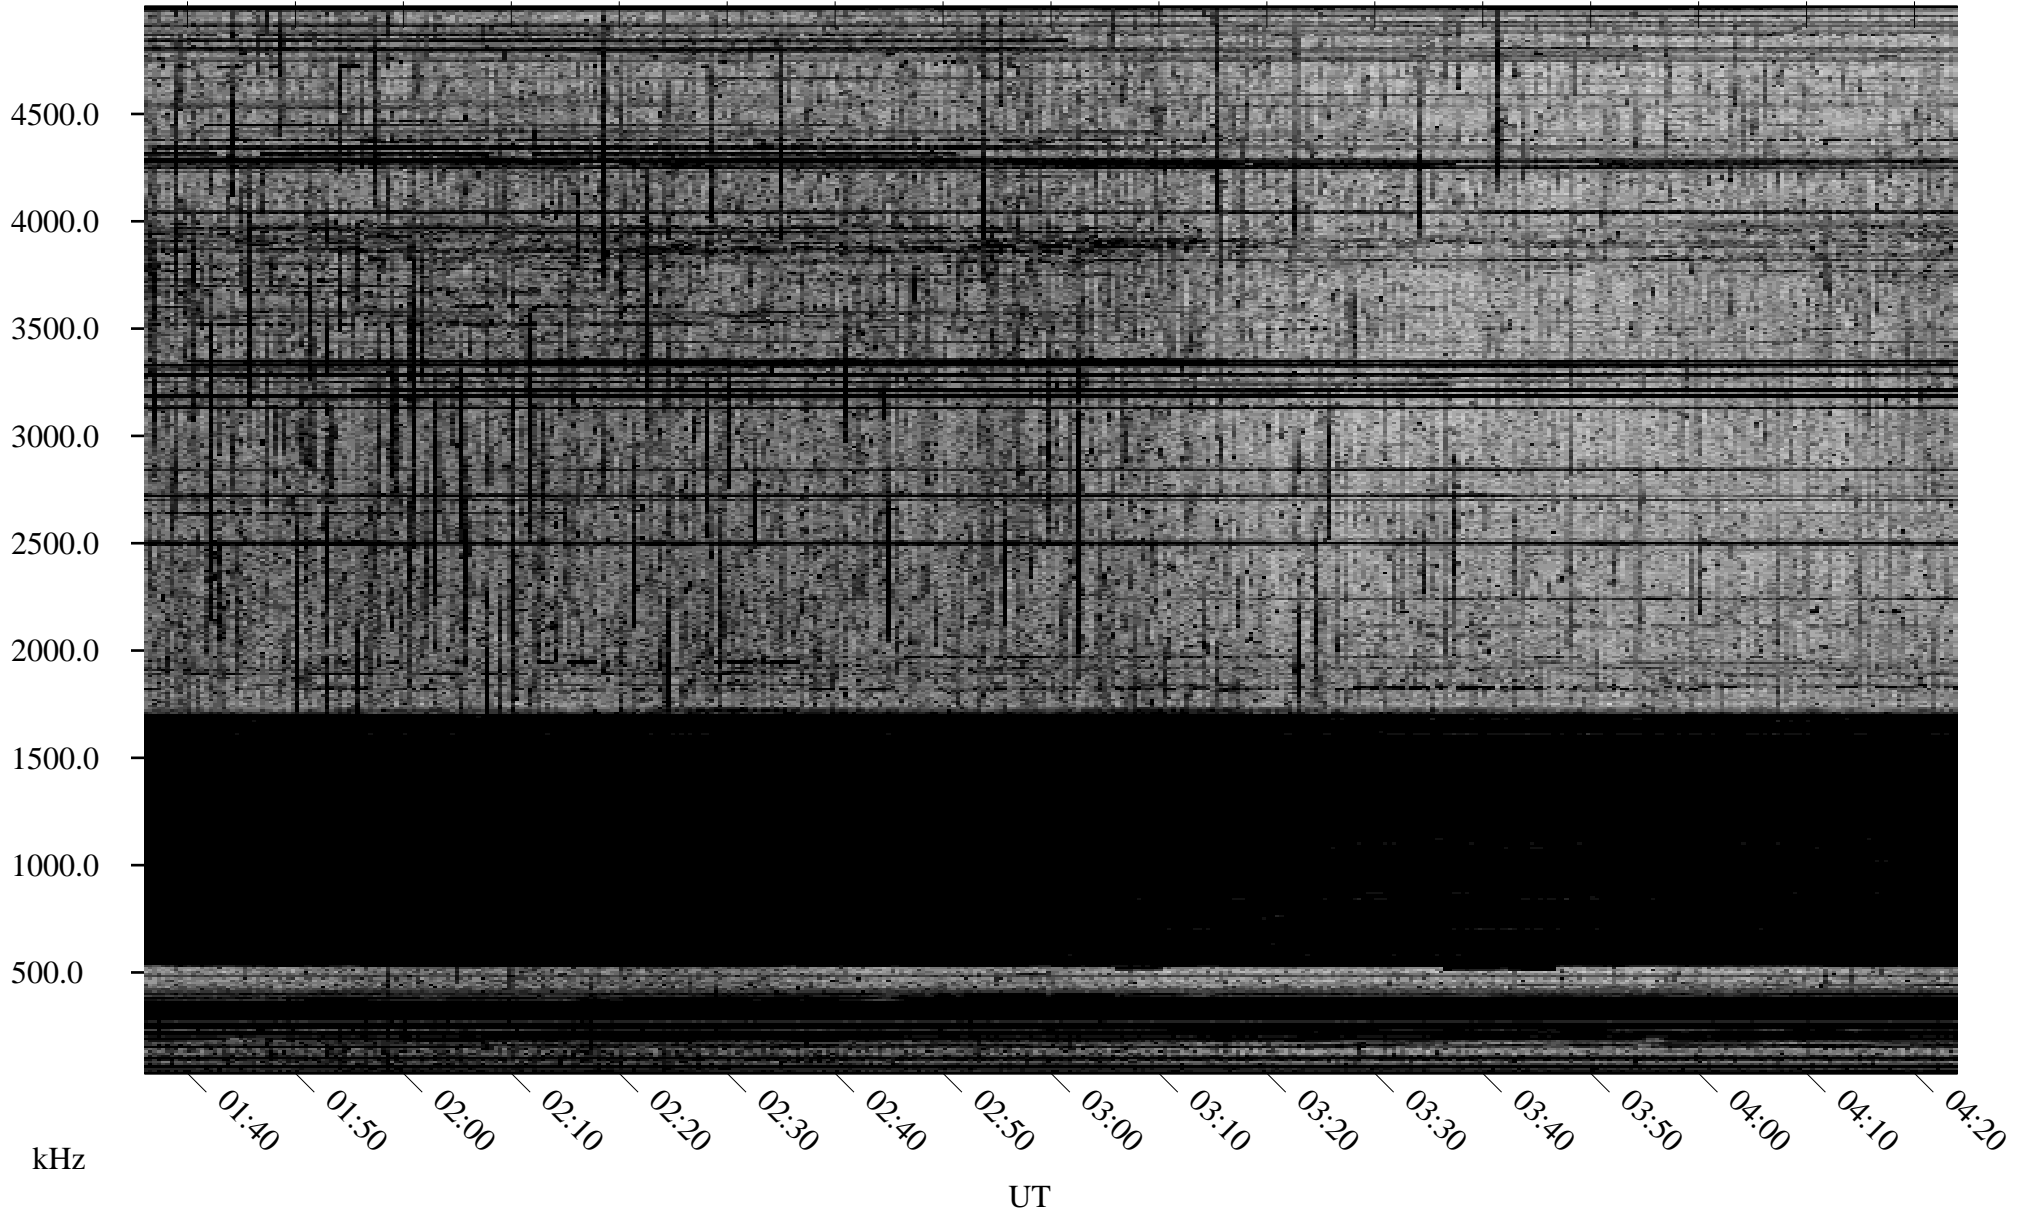

# 10/07/2008 Churchill, Manitoba

Linear Scale Black = 161 White = 15

ch082811.r00SUm max\_12

Page 1

# 10/07/2008 Churchill, Manitoba

Linear Scale    Black = 161    White = 15

ch082811.r00SUm max\_12

Page 2

# 10/08/2008 Churchill, Manitoba

Linear Scale    Black = 161    White = 15

ch082811.r00SUm max\_12

Page 3

# 10/08/2008 Churchill, Manitoba

Linear Scale    Black = 161    White = 15

ch082811.r00SUm max\_12

Page 4