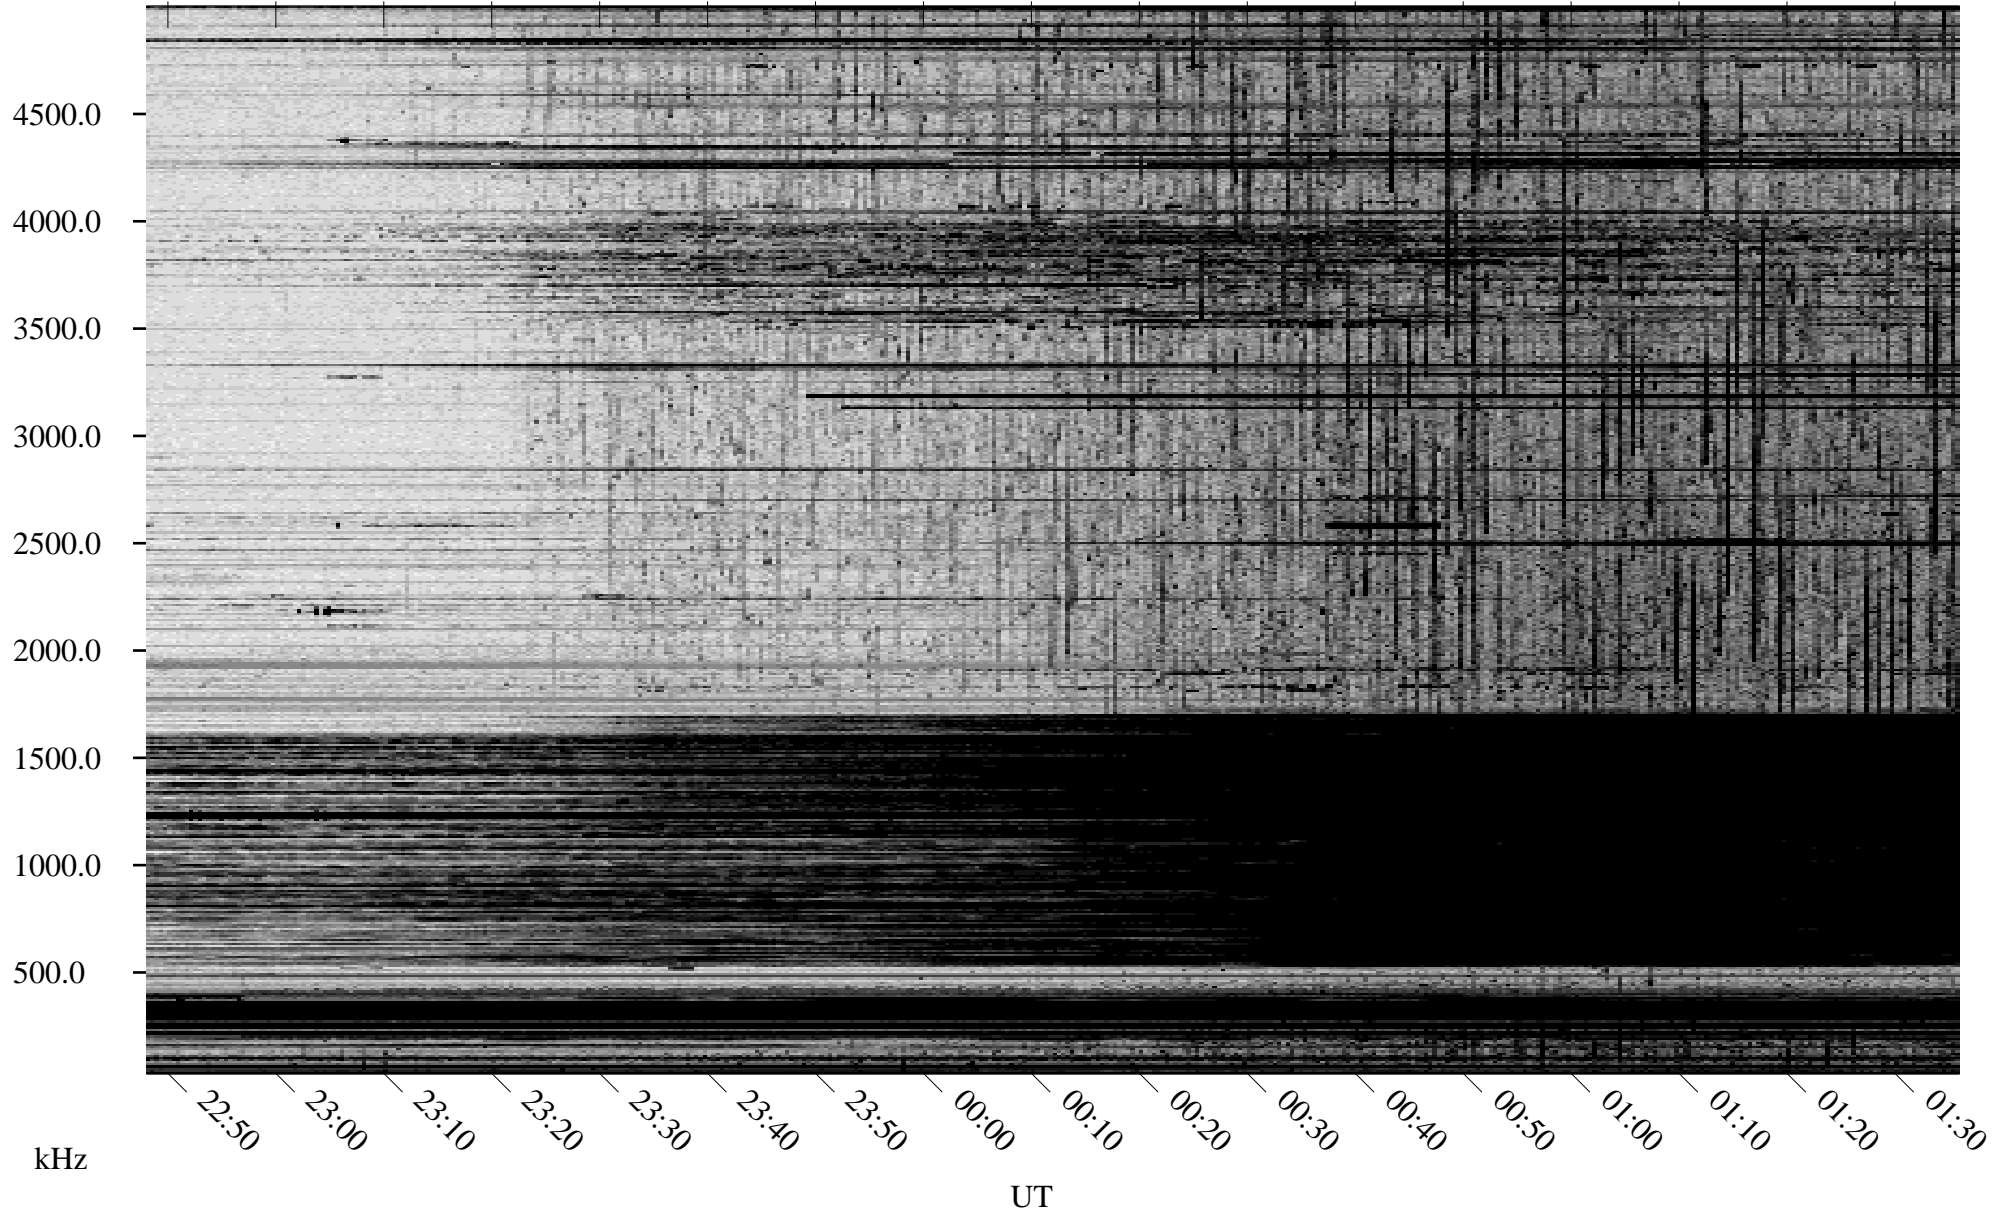

# 10/07/2008 Churchill, Manitoba

Linear Scale Black = 161 White = 15

ch082811.r00SUm max\_12

Page 1

# 10/07/2008 Churchill, Manitoba

Linear Scale    Black = 161    White = 15

ch082811.r00SUm max\_12

Page 2

# 10/08/2008 Churchill, Manitoba

Linear Scale    Black = 161    White = 15

ch082811.r00SUm max\_12

Page 3

# 10/08/2008 Churchill, Manitoba

Linear Scale    Black = 161    White = 15

ch082811.r00SUm max\_12

Page 4