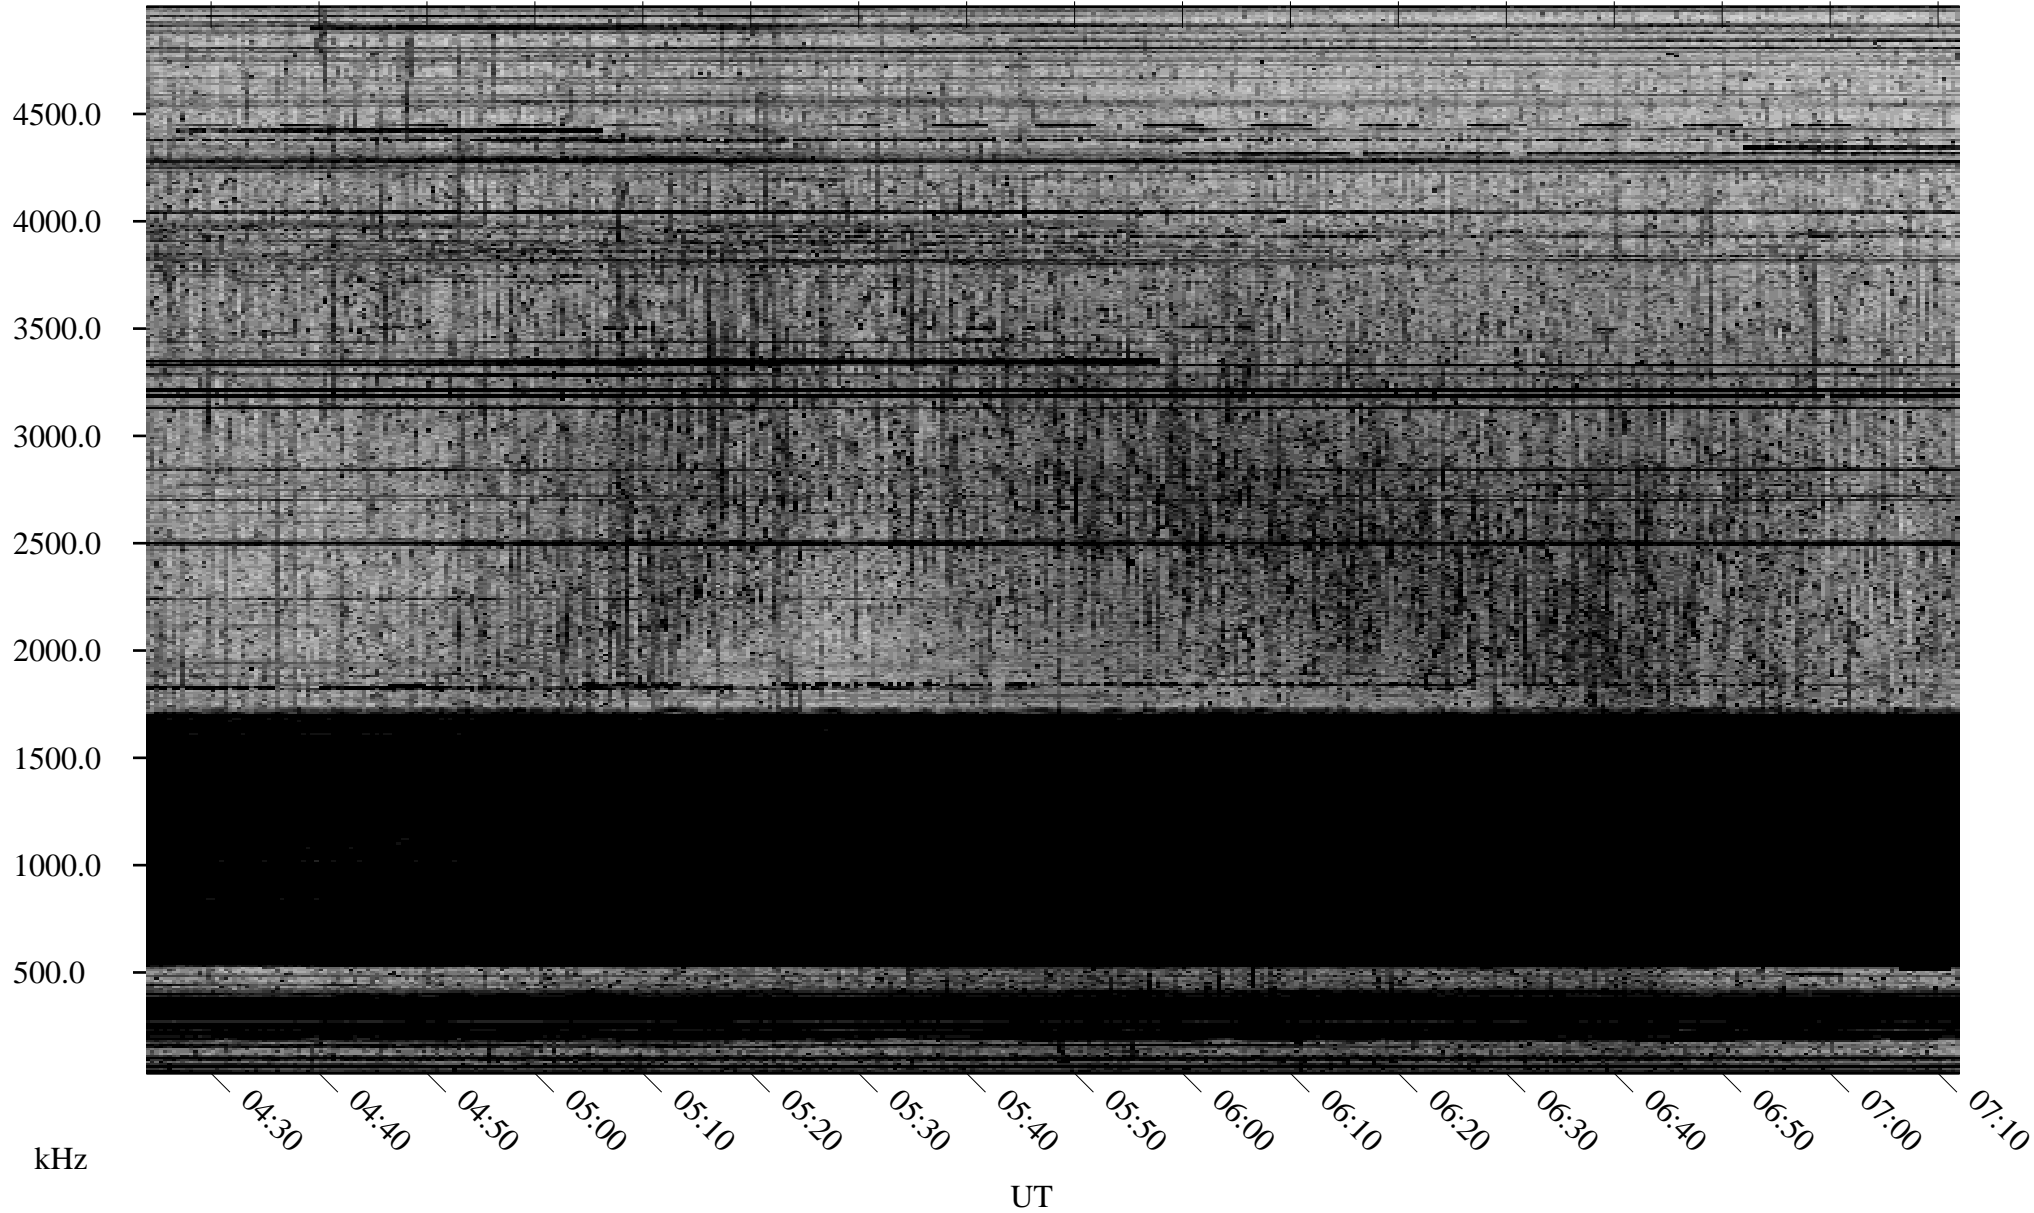

# 10/07/2008 Churchill, Manitoba

Linear Scale    Black = 161    White = 15

ch082811.r00SUm max\_12

Page 2

# 10/08/2008 Churchill, Manitoba

Linear Scale    Black = 161    White = 15

ch082811.r00SUm max\_12

Page 3

# 10/08/2008 Churchill, Manitoba

Linear Scale    Black = 161    White = 15

ch082811.r00SUm max\_12

Page 4