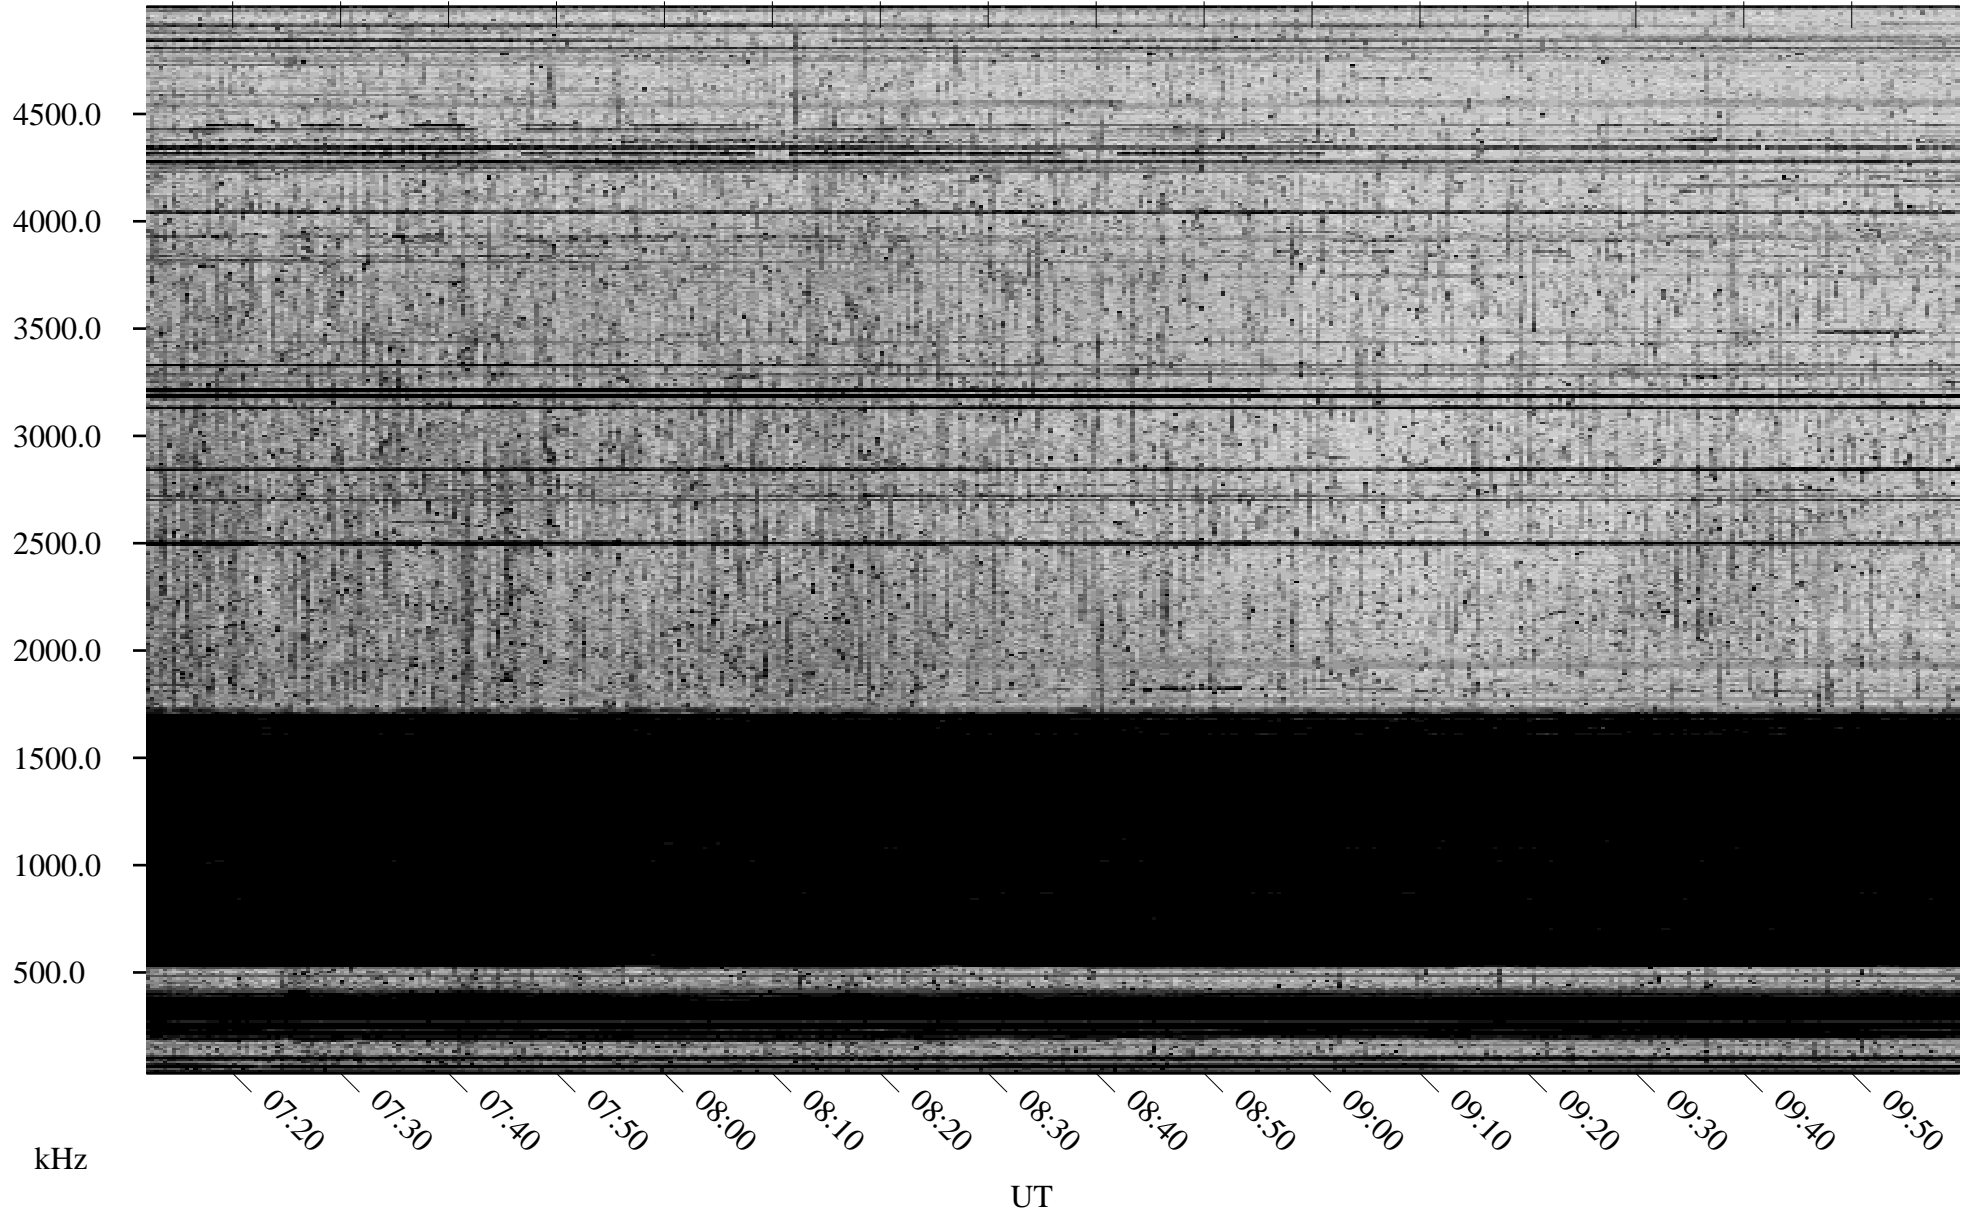

# 10/08/2008 Churchill, Manitoba

Linear Scale    Black = 161    White = 15

ch082811.r00SUm max\_12

Page 4

# 10/08/2008 Churchill, Manitoba

Linear Scale    Black = 161    White = 15

ch082811.r00SUm max\_12

Page 5