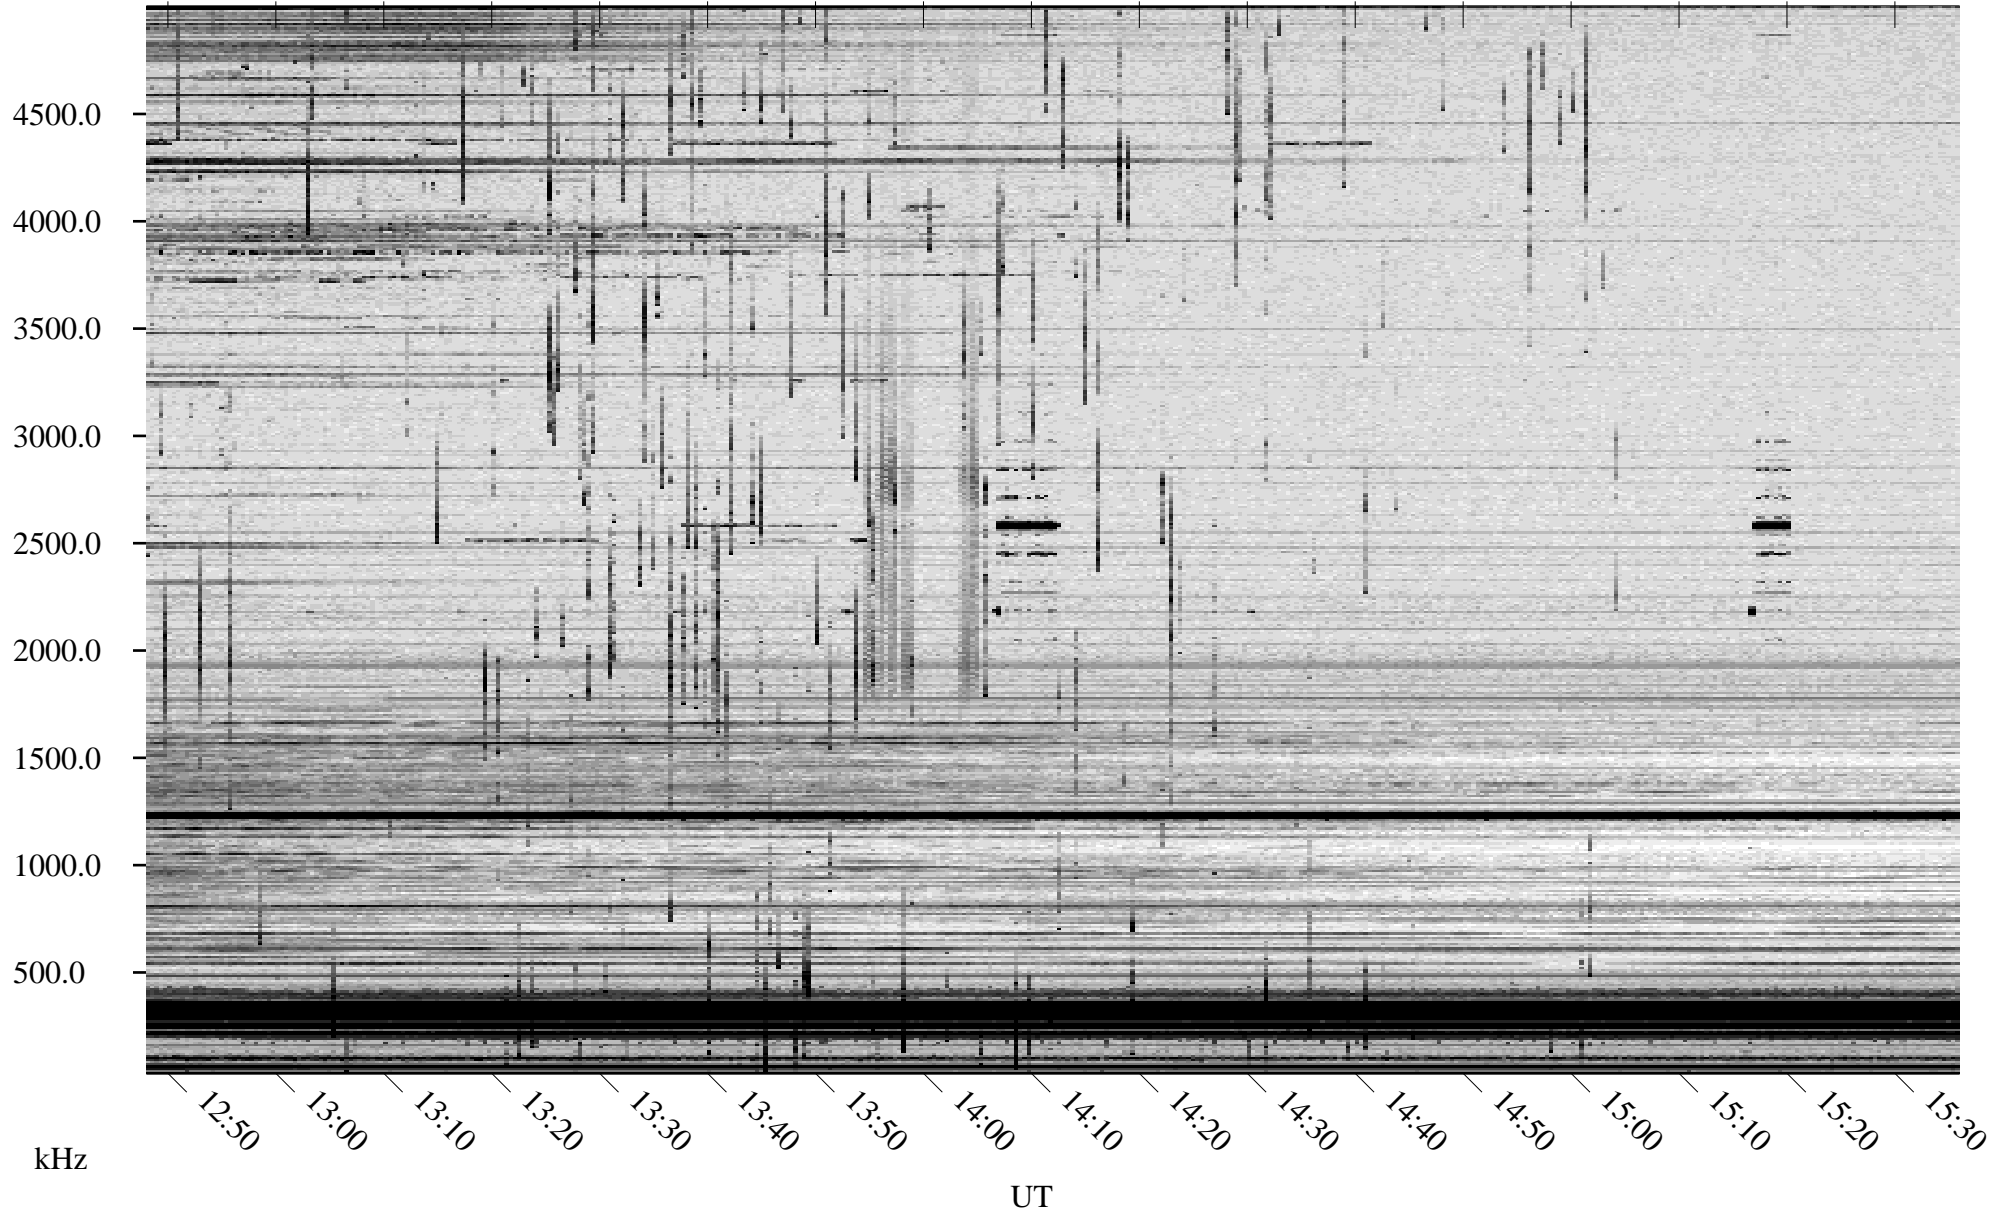

# 10/08/2008 Churchill, Manitoba

Linear Scale    Black = 161    White = 15

ch082811.r00SUm max\_12

Page 5

# 10/08/2008 Churchill, Manitoba

Linear Scale    Black = 161    White = 15

ch082811.r00SUm max\_12

Page 6

# 10/08/2008 Churchill, Manitoba

Linear Scale    Black = 161    White = 15

ch082811.r00SUm max\_12

Page 7

# 10/08/2008 Churchill, Manitoba

Linear Scale    Black = 161    White = 15

ch082811.r00SUm max\_12

Page 8