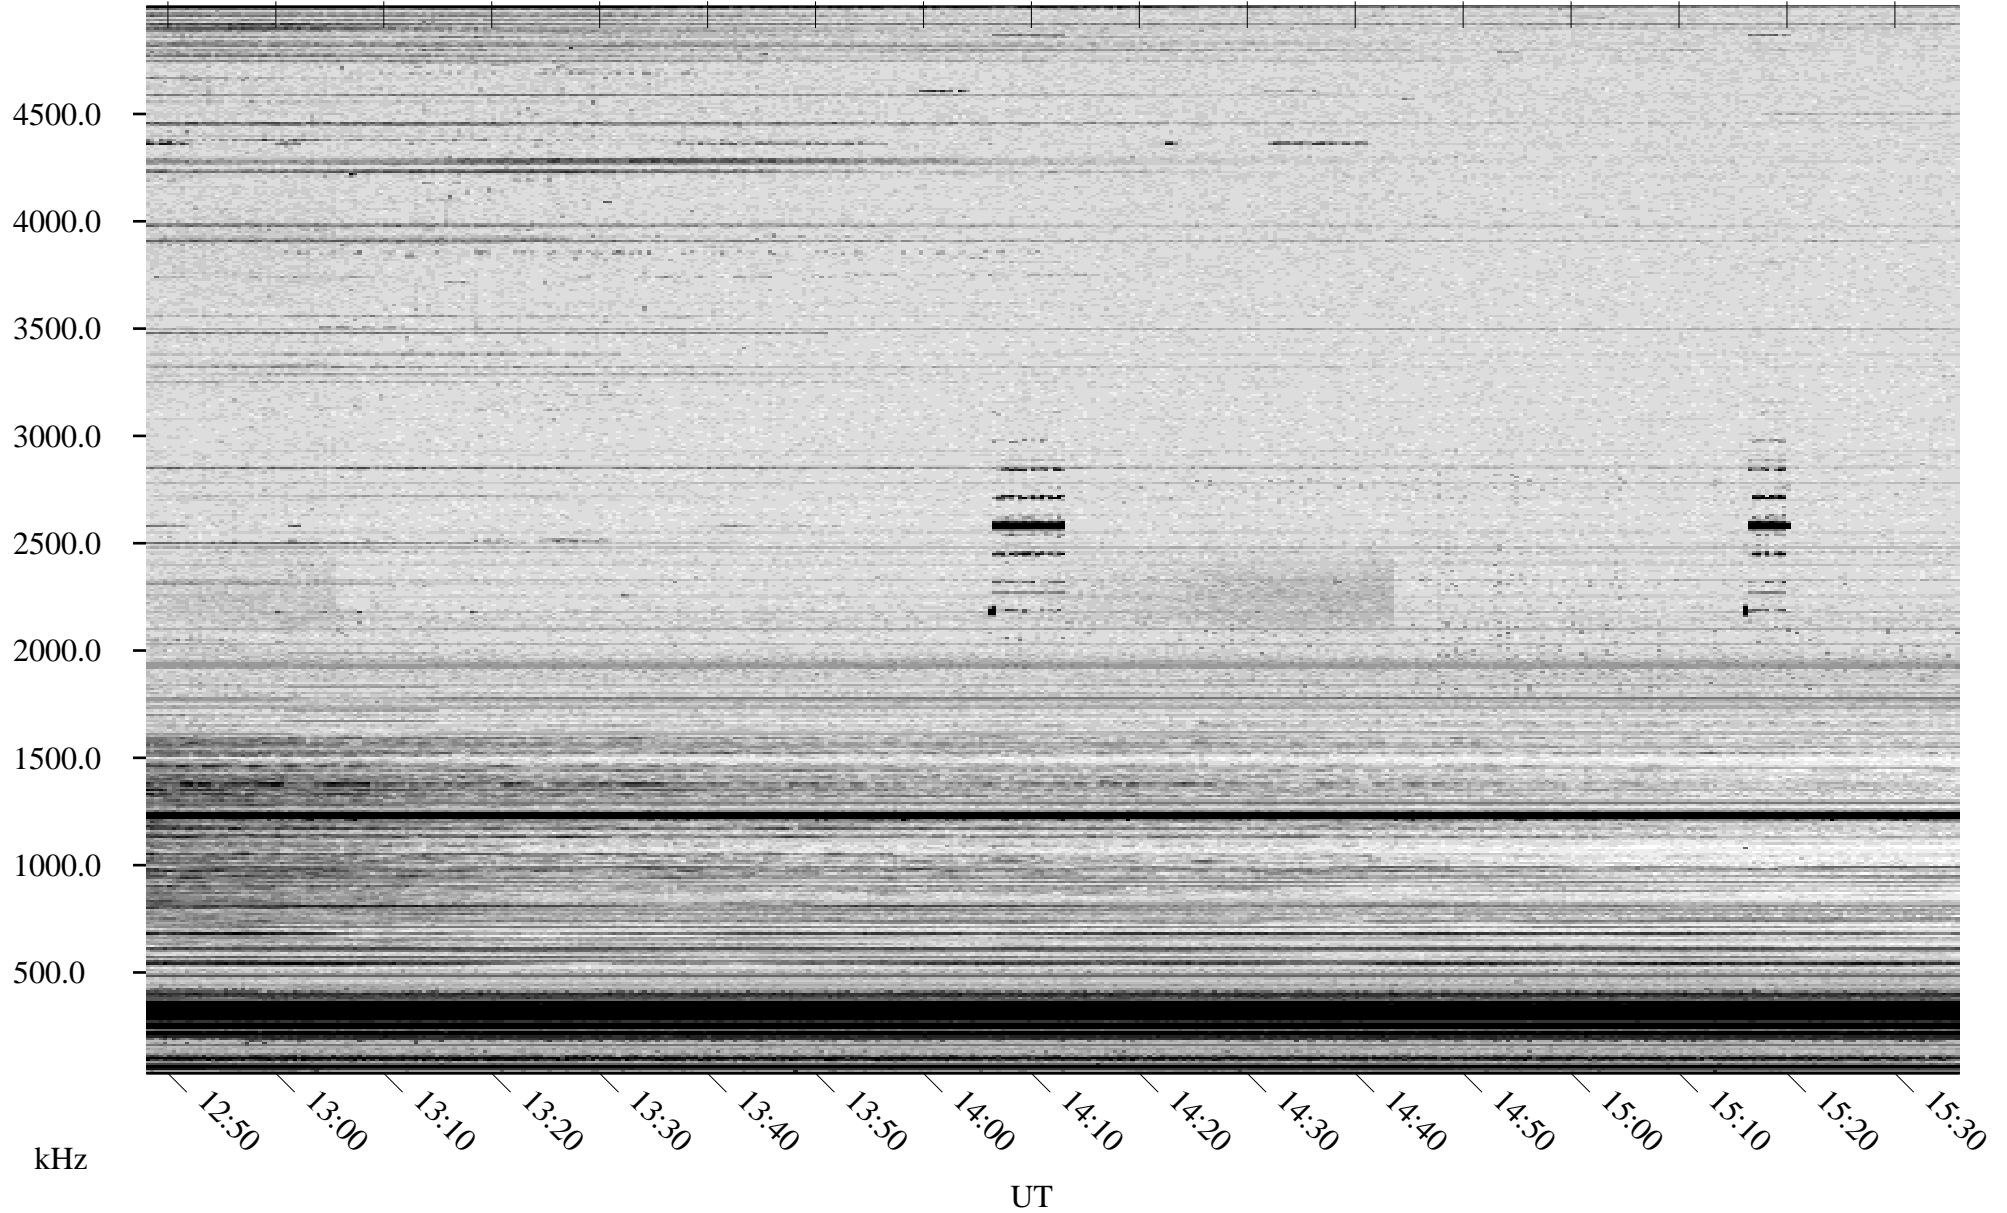

10/08/2008 Churchill, Manitoba

Linear Scale Black = 161 White = 15

ch08282l.r00SUm max_12

Page 1

10/08/2008 Churchill, Manitoba

Linear Scale Black = 161 White = 15

ch08282l.r00SUm max_12

Page 2

10/09/2008 Churchill, Manitoba

Linear Scale Black = 161 White = 15

ch08282l.r00SUm max_12

Page 3

10/09/2008 Churchill, Manitoba

Linear Scale Black = 161 White = 15

ch08282l.r00SUm max_12

Page 4

10/09/2008 Churchill, Manitoba

Linear Scale Black = 161 White = 15

ch08282l.r00SUm max_12

Page 5

10/09/2008 Churchill, Manitoba

Linear Scale Black = 161 White = 15

ch08282l.r00SUm max_12

Page 6

10/09/2008 Churchill, Manitoba

Linear Scale Black = 161 White = 15

ch08282l.r00SUm max_12

Page 7

10/09/2008 Churchill, Manitoba

Linear Scale Black = 161 White = 15

ch08282l.r00SUm max_12