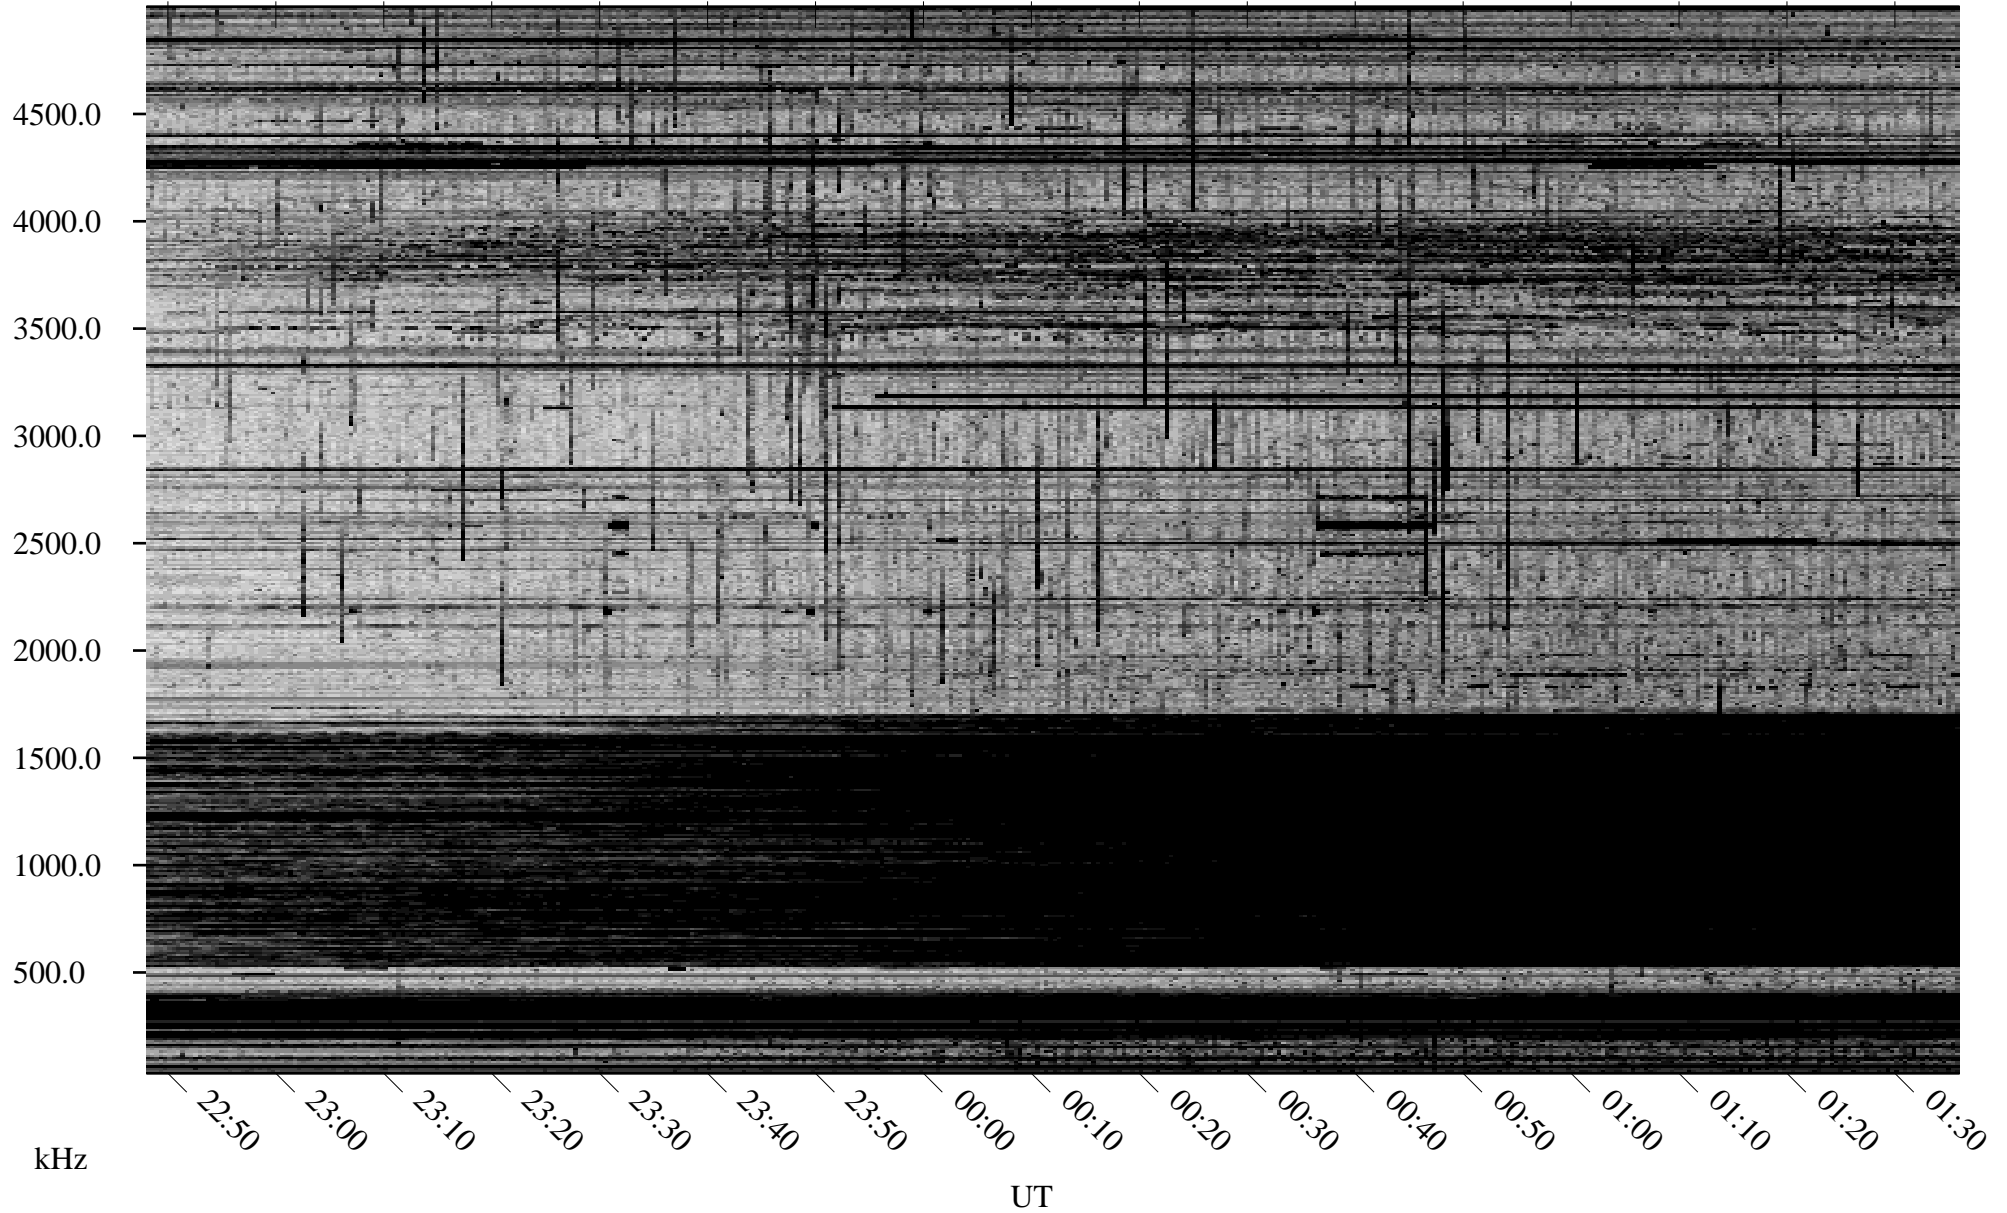

10/08/2008 Churchill, Manitoba

Linear Scale Black = 161 White = 15

ch08282l.r00SUm max_12

Page 1

10/08/2008 Churchill, Manitoba

Linear Scale Black = 161 White = 15

ch08282l.r00SUm max_12

Page 2

10/09/2008 Churchill, Manitoba

Linear Scale Black = 161 White = 15

ch08282l.r00SUm max_12

Page 3

10/09/2008 Churchill, Manitoba

Linear Scale Black = 161 White = 15

ch08282l.r00SUm max_12

Page 4

10/09/2008 Churchill, Manitoba

Linear Scale Black = 161 White = 15

ch08282l.r00SUm max_12

Page 5

10/09/2008 Churchill, Manitoba

Linear Scale Black = 161 White = 15

ch08282l.r00SUm max_12

Page 6

10/09/2008 Churchill, Manitoba

Linear Scale Black = 161 White = 15

ch08282l.r00SUm max_12

Page 7

10/09/2008 Churchill, Manitoba

Linear Scale Black = 161 White = 15

ch08282l.r00SUm max_12