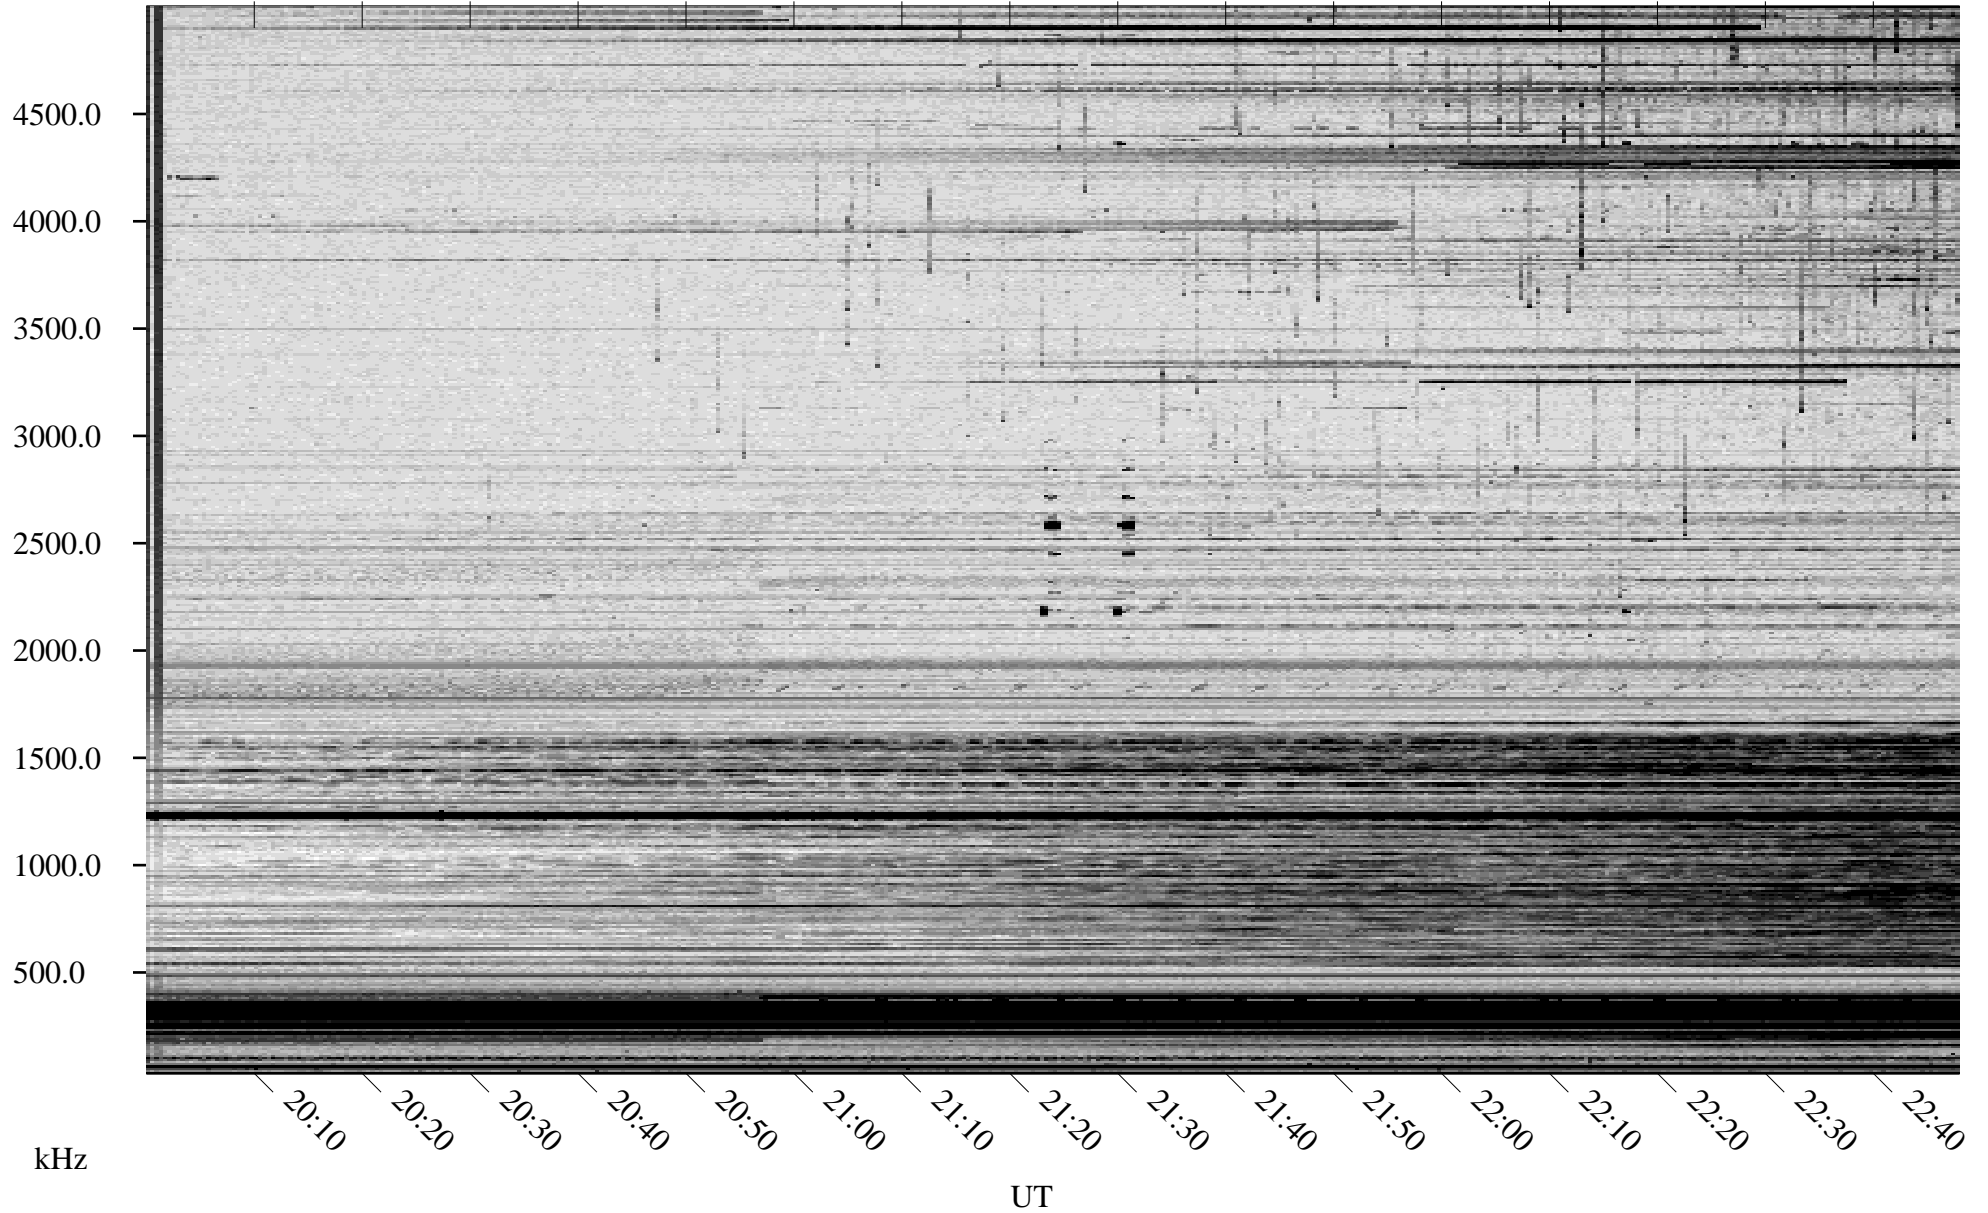

10/08/2008 Churchill, Manitoba

Linear Scale Black = 161 White = 15

ch08282l.r00SUm max_12

Page 1

10/08/2008 Churchill, Manitoba

Linear Scale Black = 161 White = 15

ch08282l.r00SUm max_12

Page 2

10/09/2008 Churchill, Manitoba

Linear Scale Black = 161 White = 15

ch08282l.r00SUm max_12

Page 3

10/09/2008 Churchill, Manitoba

Linear Scale Black = 161 White = 15

ch08282l.r00SUm max_12

Page 4

10/09/2008 Churchill, Manitoba

Linear Scale Black = 161 White = 15

ch08282l.r00SUm max_12

Page 5

10/09/2008 Churchill, Manitoba

Linear Scale Black = 161 White = 15

ch08282l.r00SUm max_12

Page 6

10/09/2008 Churchill, Manitoba

Linear Scale Black = 161 White = 15

ch08282l.r00SUm max_12

Page 7

10/09/2008 Churchill, Manitoba

Linear Scale Black = 161 White = 15

ch08282l.r00SUm max_12