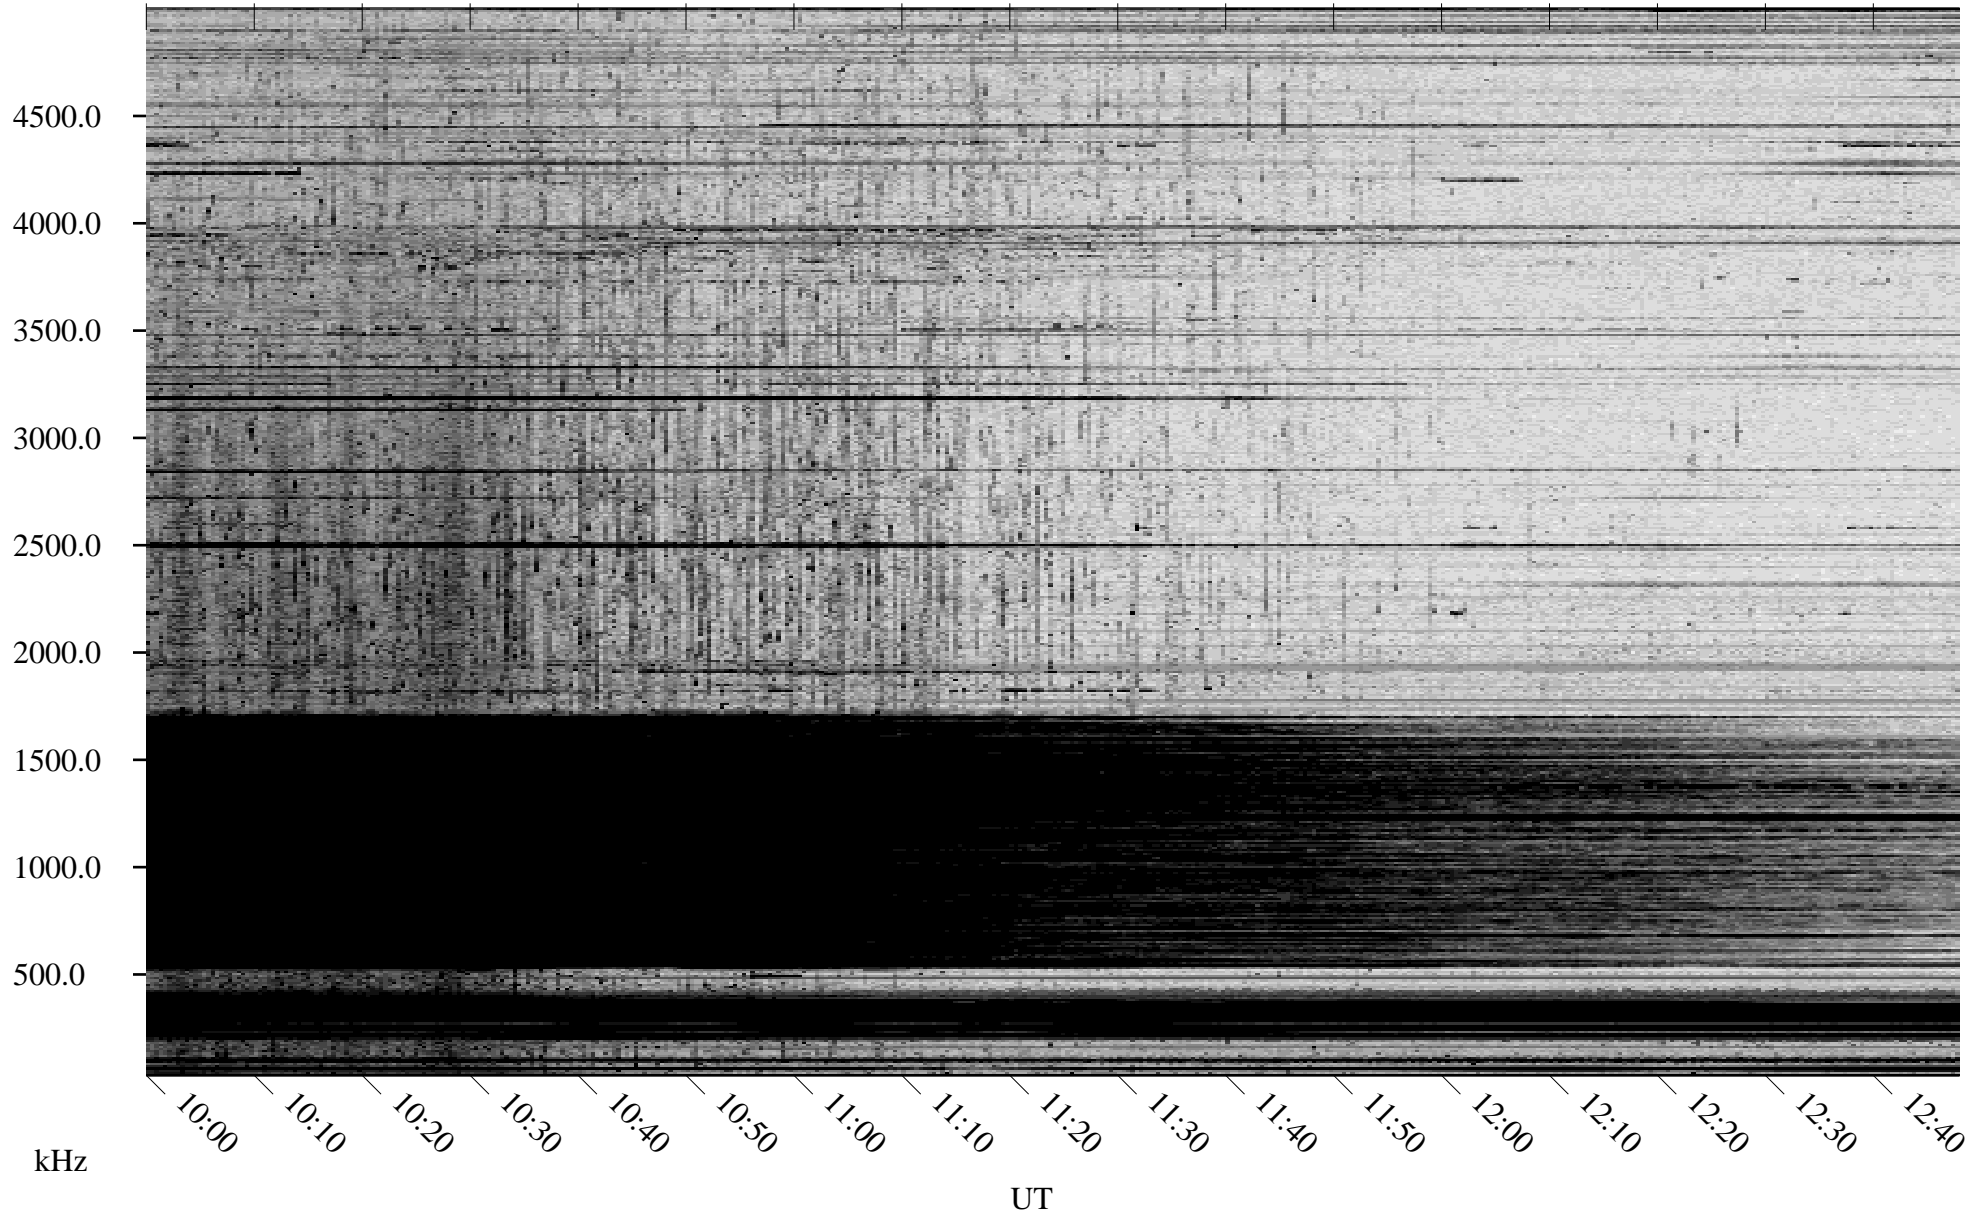

10/08/2008 Churchill, Manitoba

Linear Scale Black = 161 White = 15

ch08282l.r00SUm max_12

Page 1

10/08/2008 Churchill, Manitoba

Linear Scale Black = 161 White = 15

ch08282l.r00SUm max_12

Page 2

10/09/2008 Churchill, Manitoba

Linear Scale Black = 161 White = 15

ch08282l.r00SUm max_12

Page 3

10/09/2008 Churchill, Manitoba

Linear Scale Black = 161 White = 15

ch08282l.r00SUm max_12

Page 4

10/09/2008 Churchill, Manitoba

Linear Scale Black = 161 White = 15

ch08282l.r00SUm max_12

Page 5

10/09/2008 Churchill, Manitoba

Linear Scale Black = 161 White = 15

ch08282l.r00SUm max_12

Page 6

10/09/2008 Churchill, Manitoba

Linear Scale Black = 161 White = 15

ch08282l.r00SUm max_12

Page 7

10/09/2008 Churchill, Manitoba

Linear Scale Black = 161 White = 15

ch08282l.r00SUm max_12