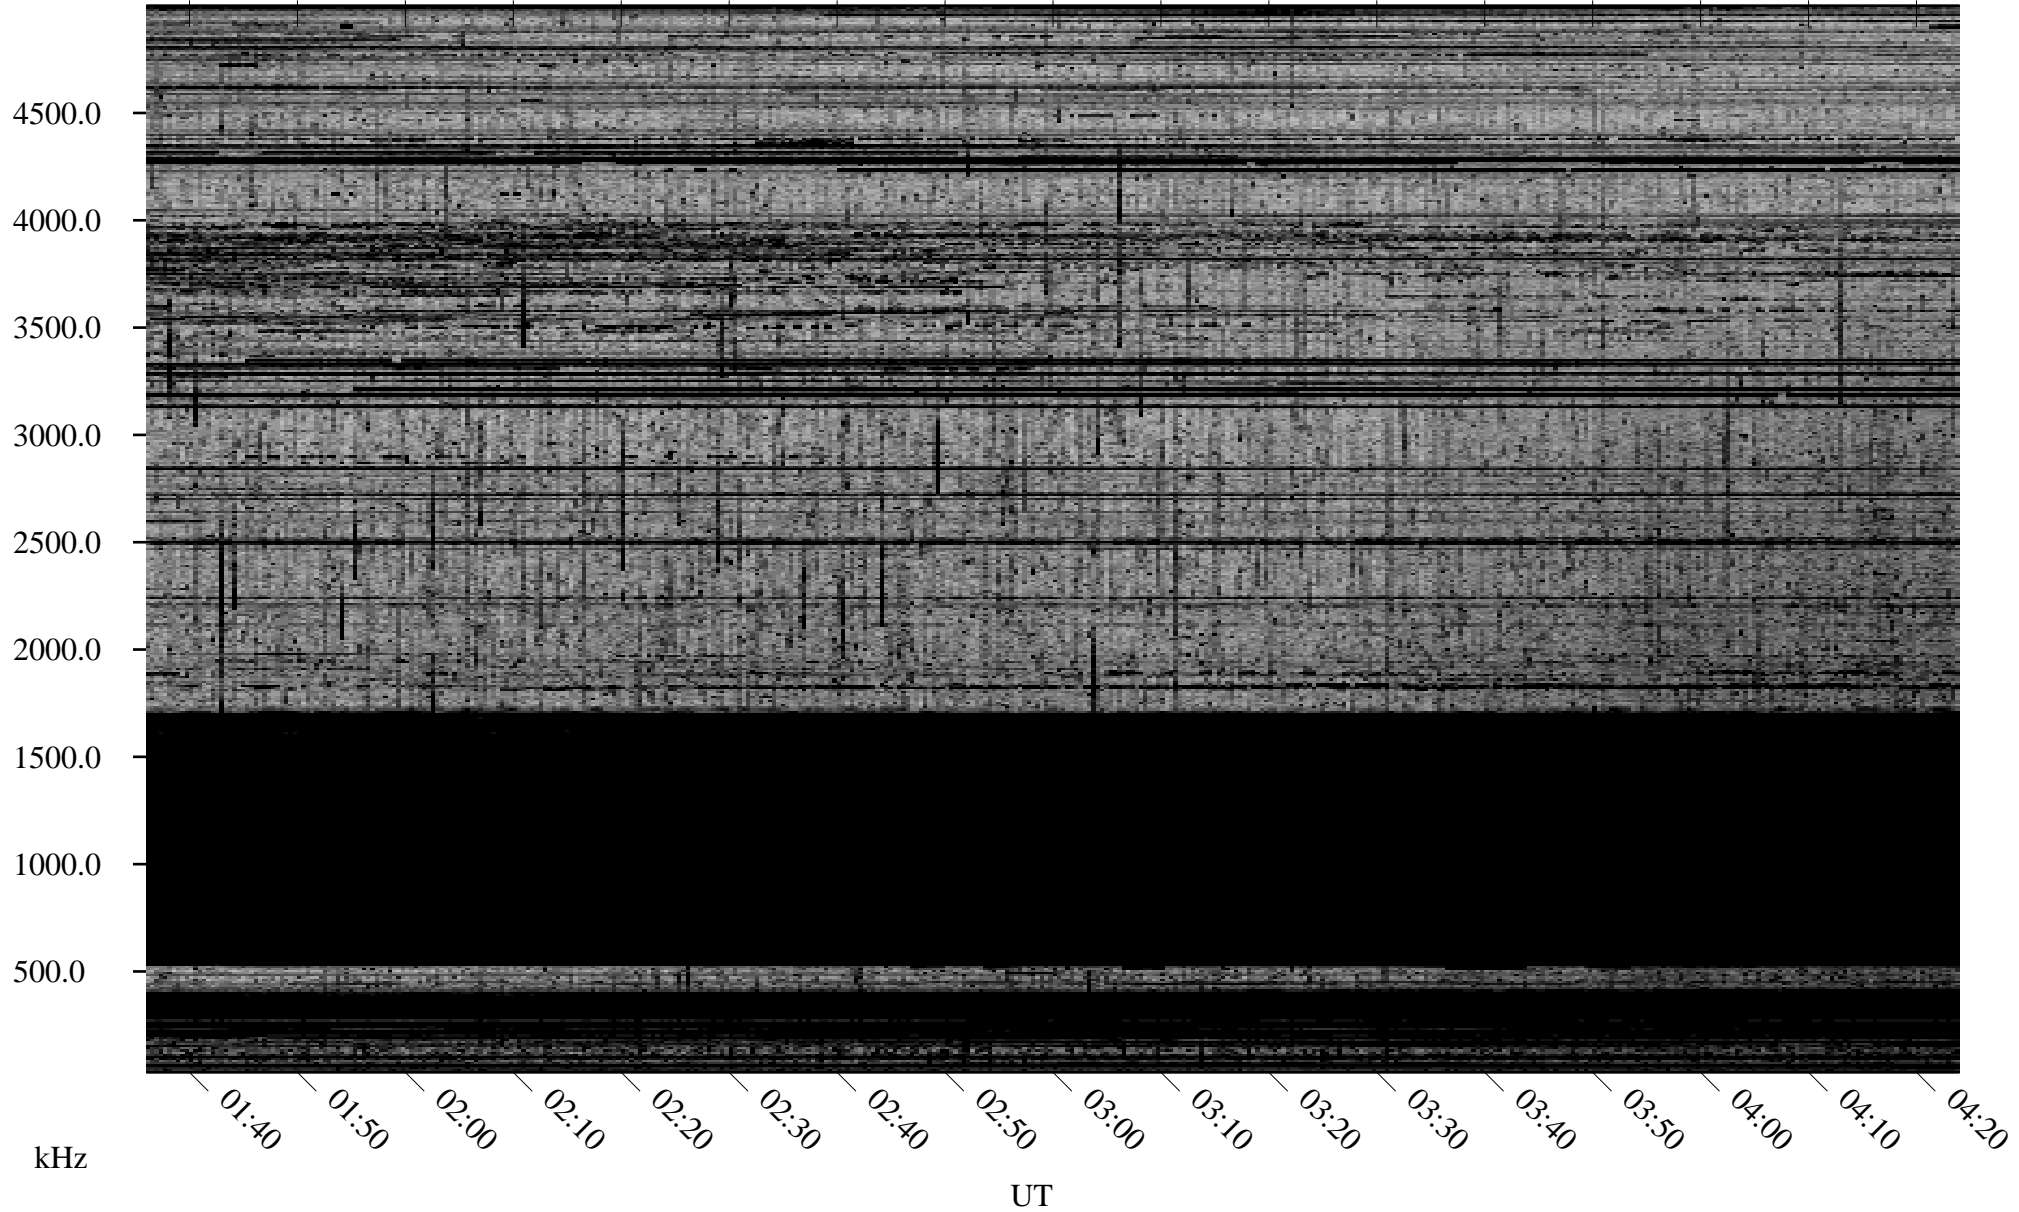

10/08/2008 Churchill, Manitoba

Linear Scale Black = 161 White = 15

ch08282l.r00SUm max_12

Page 1

10/08/2008 Churchill, Manitoba

Linear Scale Black = 161 White = 15

ch08282l.r00SUm max_12

Page 2

10/09/2008 Churchill, Manitoba

Linear Scale Black = 161 White = 15

ch08282l.r00SUm max_12

Page 3

10/09/2008 Churchill, Manitoba

Linear Scale Black = 161 White = 15

ch08282l.r00SUm max_12

Page 4

10/09/2008 Churchill, Manitoba

Linear Scale Black = 161 White = 15

ch08282l.r00SUm max_12

Page 5

10/09/2008 Churchill, Manitoba

Linear Scale Black = 161 White = 15

ch08282l.r00SUm max_12

Page 6

10/09/2008 Churchill, Manitoba

Linear Scale Black = 161 White = 15

ch08282l.r00SUm max_12

Page 7

10/09/2008 Churchill, Manitoba

Linear Scale Black = 161 White = 15

ch08282l.r00SUm max_12