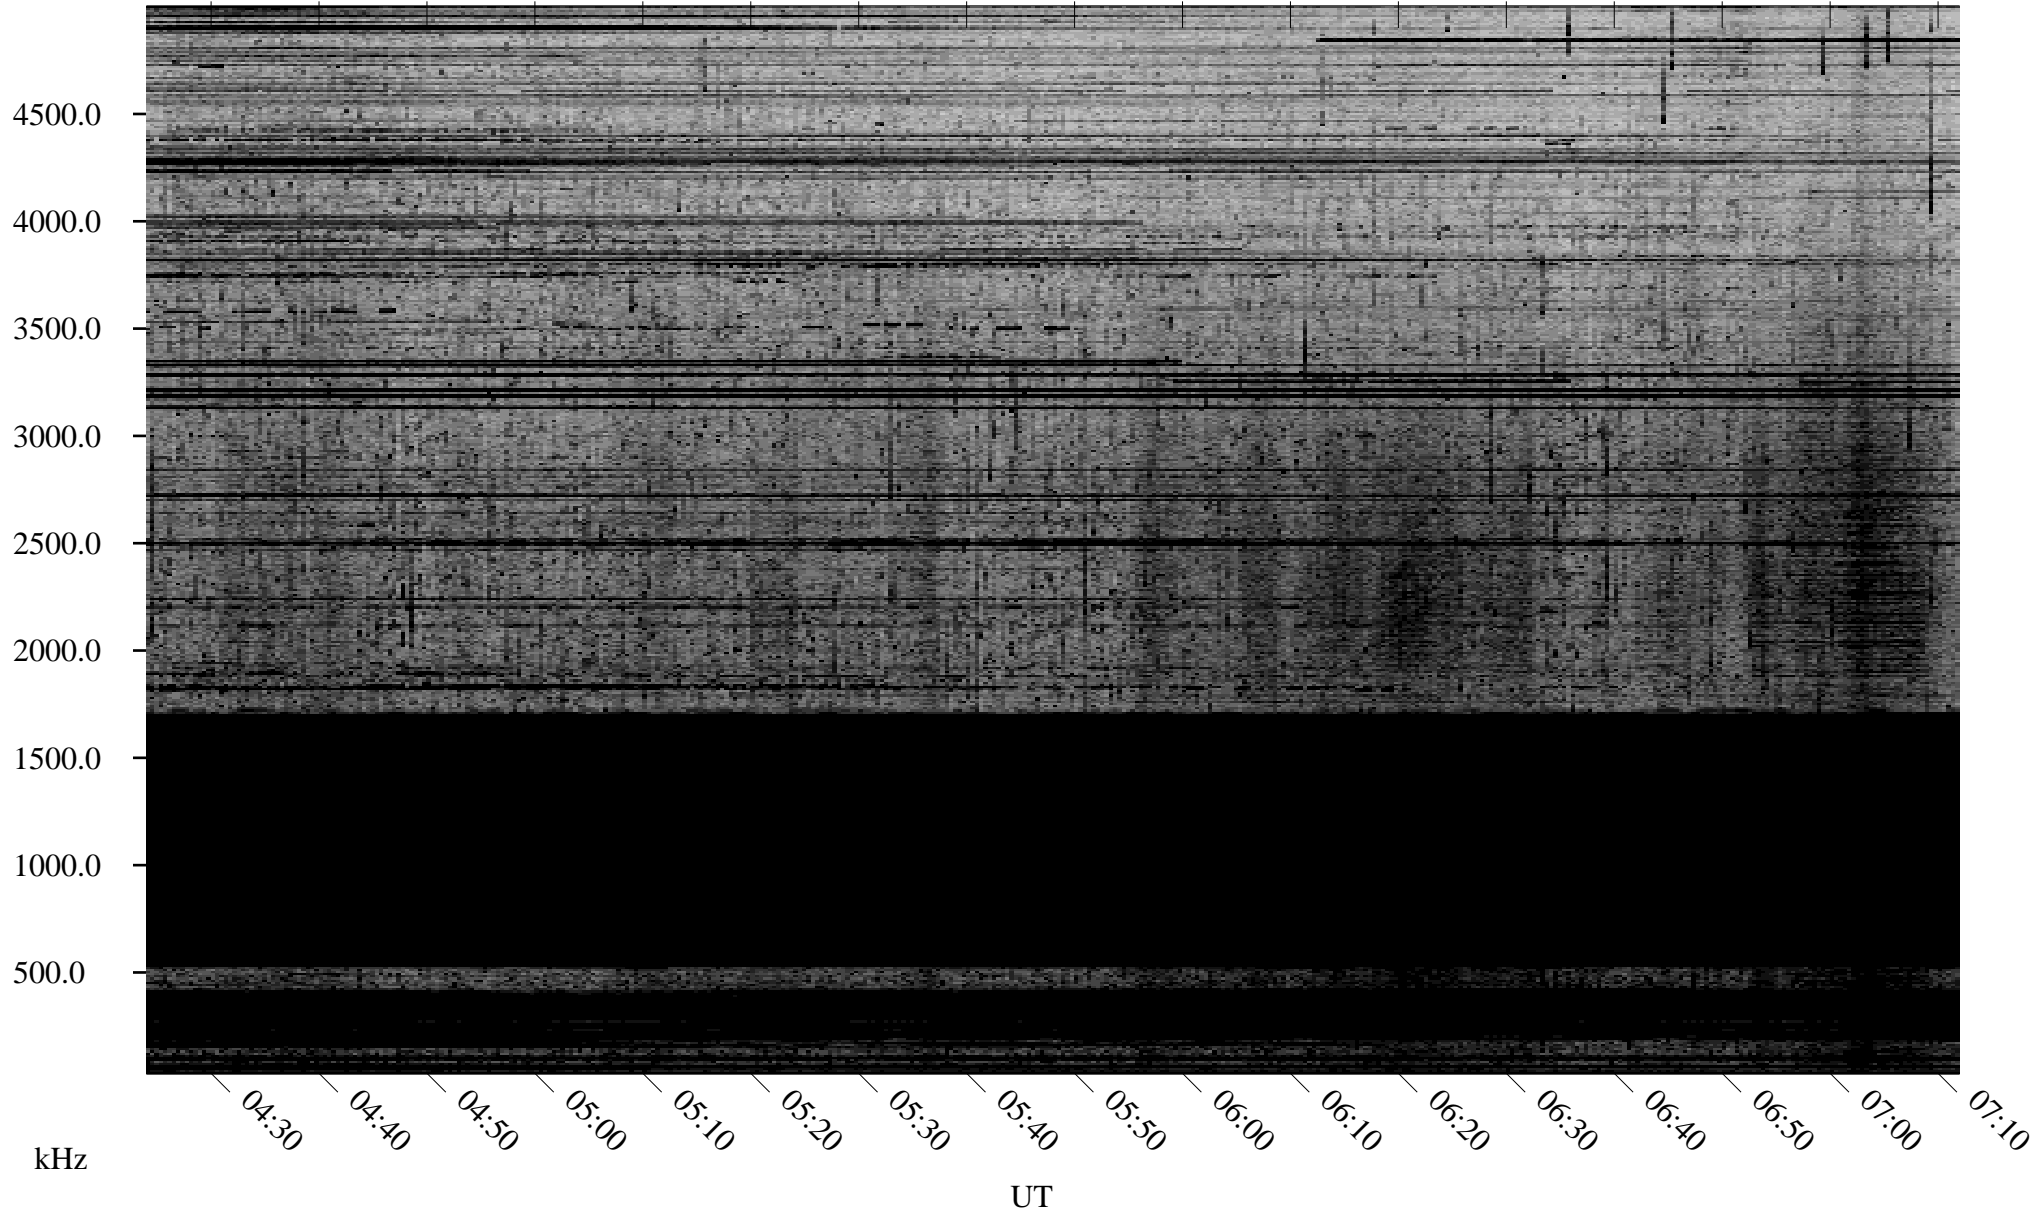

10/08/2008 Churchill, Manitoba

Linear Scale Black = 161 White = 15

ch08282l.r00SUm max_12

Page 1

10/08/2008 Churchill, Manitoba

Linear Scale Black = 161 White = 15

ch08282l.r00SUm max_12

Page 2

10/09/2008 Churchill, Manitoba

Linear Scale Black = 161 White = 15

ch08282l.r00SUm max_12

Page 3

10/09/2008 Churchill, Manitoba

Linear Scale Black = 161 White = 15

ch08282l.r00SUm max_12

Page 4

10/09/2008 Churchill, Manitoba

Linear Scale Black = 161 White = 15

ch08282l.r00SUm max_12

Page 5

10/09/2008 Churchill, Manitoba

Linear Scale Black = 161 White = 15

ch08282l.r00SUm max_12

Page 6

10/09/2008 Churchill, Manitoba

Linear Scale Black = 161 White = 15

ch08282l.r00SUm max_12

Page 7

10/09/2008 Churchill, Manitoba

Linear Scale Black = 161 White = 15

ch08282l.r00SUm max_12