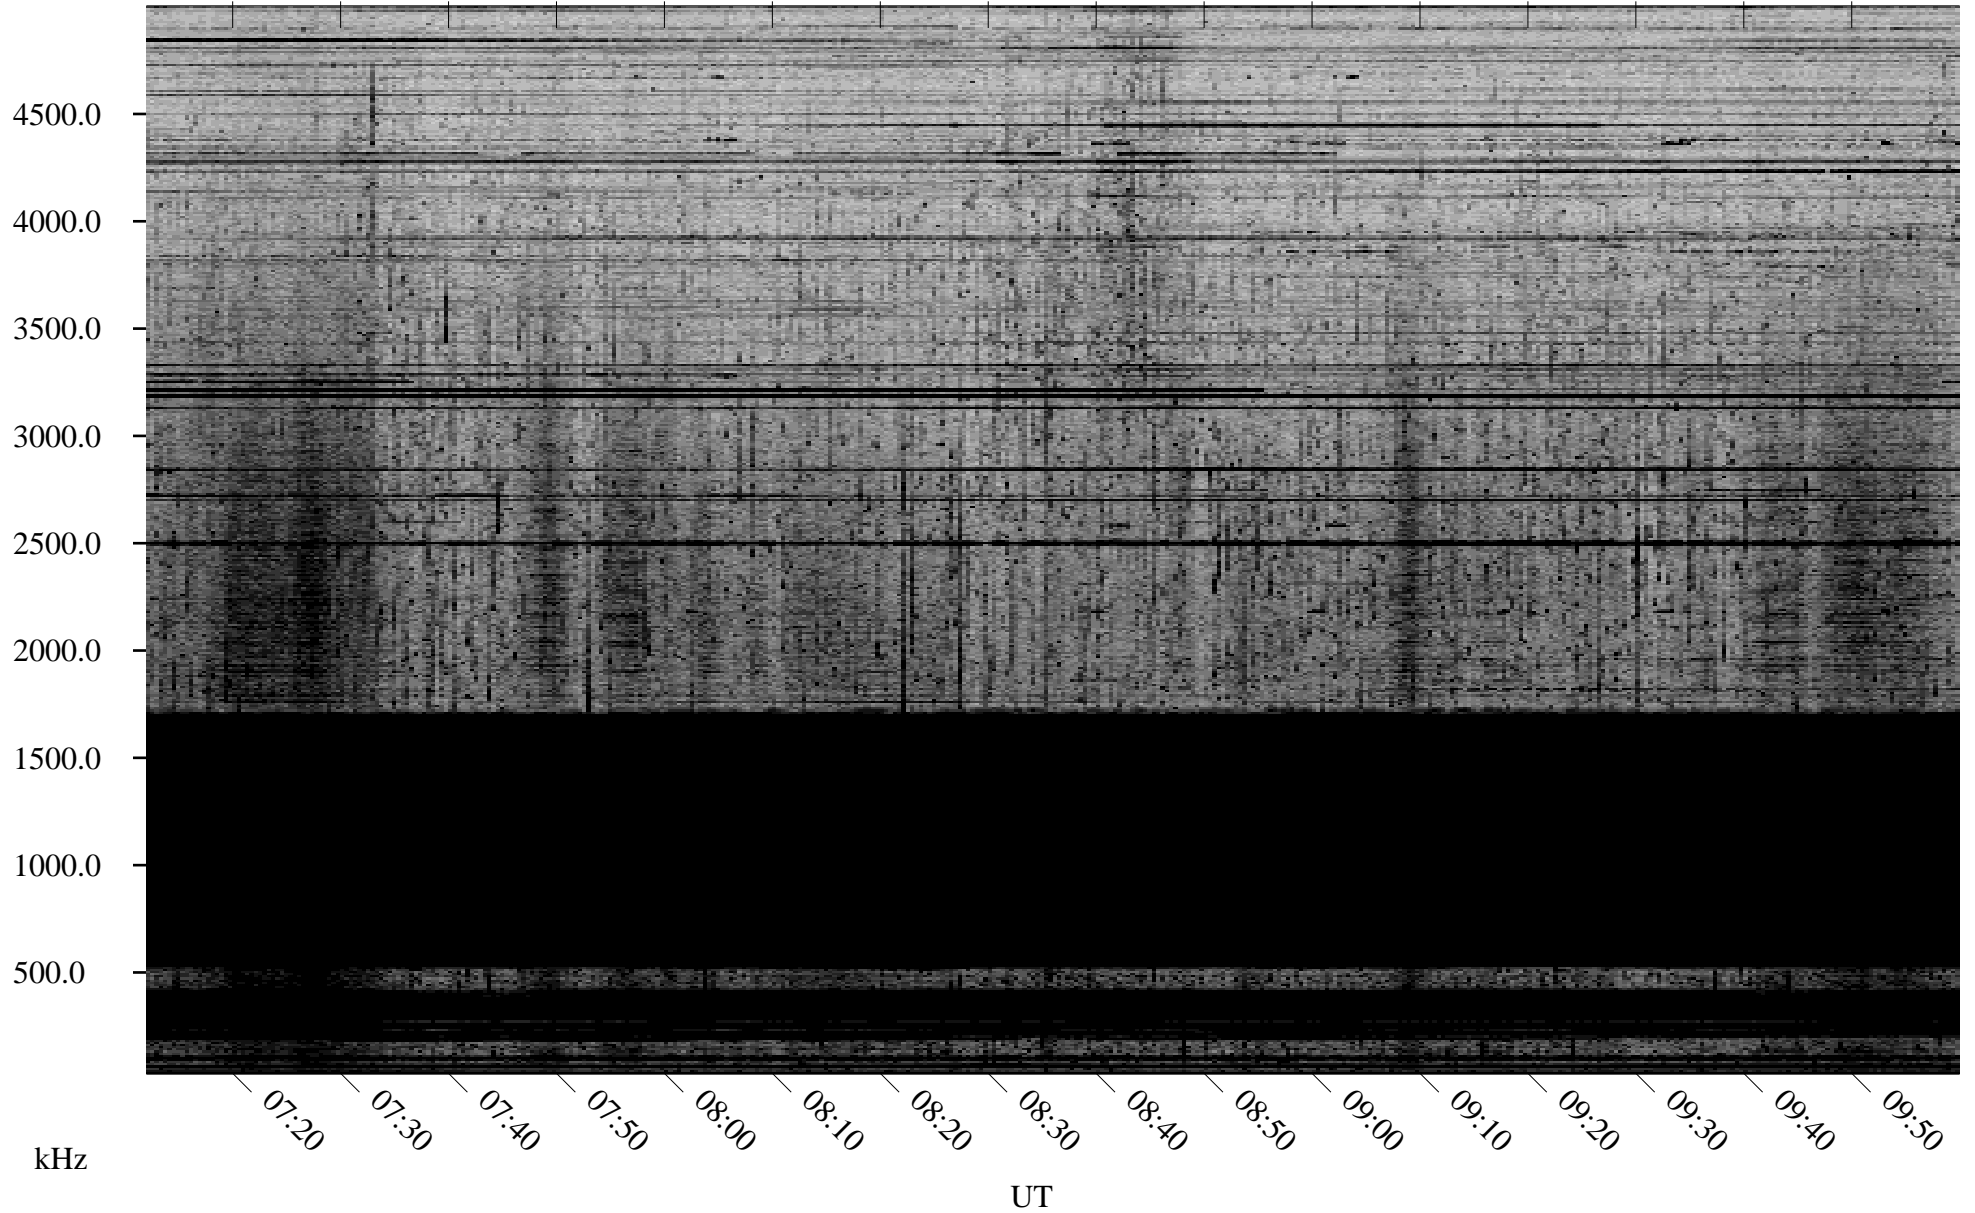

10/08/2008 Churchill, Manitoba

Linear Scale Black = 161 White = 15

ch08282l.r00SUm max_12

Page 1

10/08/2008 Churchill, Manitoba

Linear Scale Black = 161 White = 15

ch08282l.r00SUm max_12

Page 2

10/09/2008 Churchill, Manitoba

Linear Scale Black = 161 White = 15

ch08282l.r00SUm max_12

Page 3

10/09/2008 Churchill, Manitoba

Linear Scale Black = 161 White = 15

ch08282l.r00SUm max_12

Page 4

10/09/2008 Churchill, Manitoba

Linear Scale Black = 161 White = 15

ch08282l.r00SUm max_12

Page 5

10/09/2008 Churchill, Manitoba

Linear Scale Black = 161 White = 15

ch08282l.r00SUm max_12

Page 6

10/09/2008 Churchill, Manitoba

Linear Scale Black = 161 White = 15

ch08282l.r00SUm max_12

Page 7

10/09/2008 Churchill, Manitoba

Linear Scale Black = 161 White = 15

ch08282l.r00SUm max_12