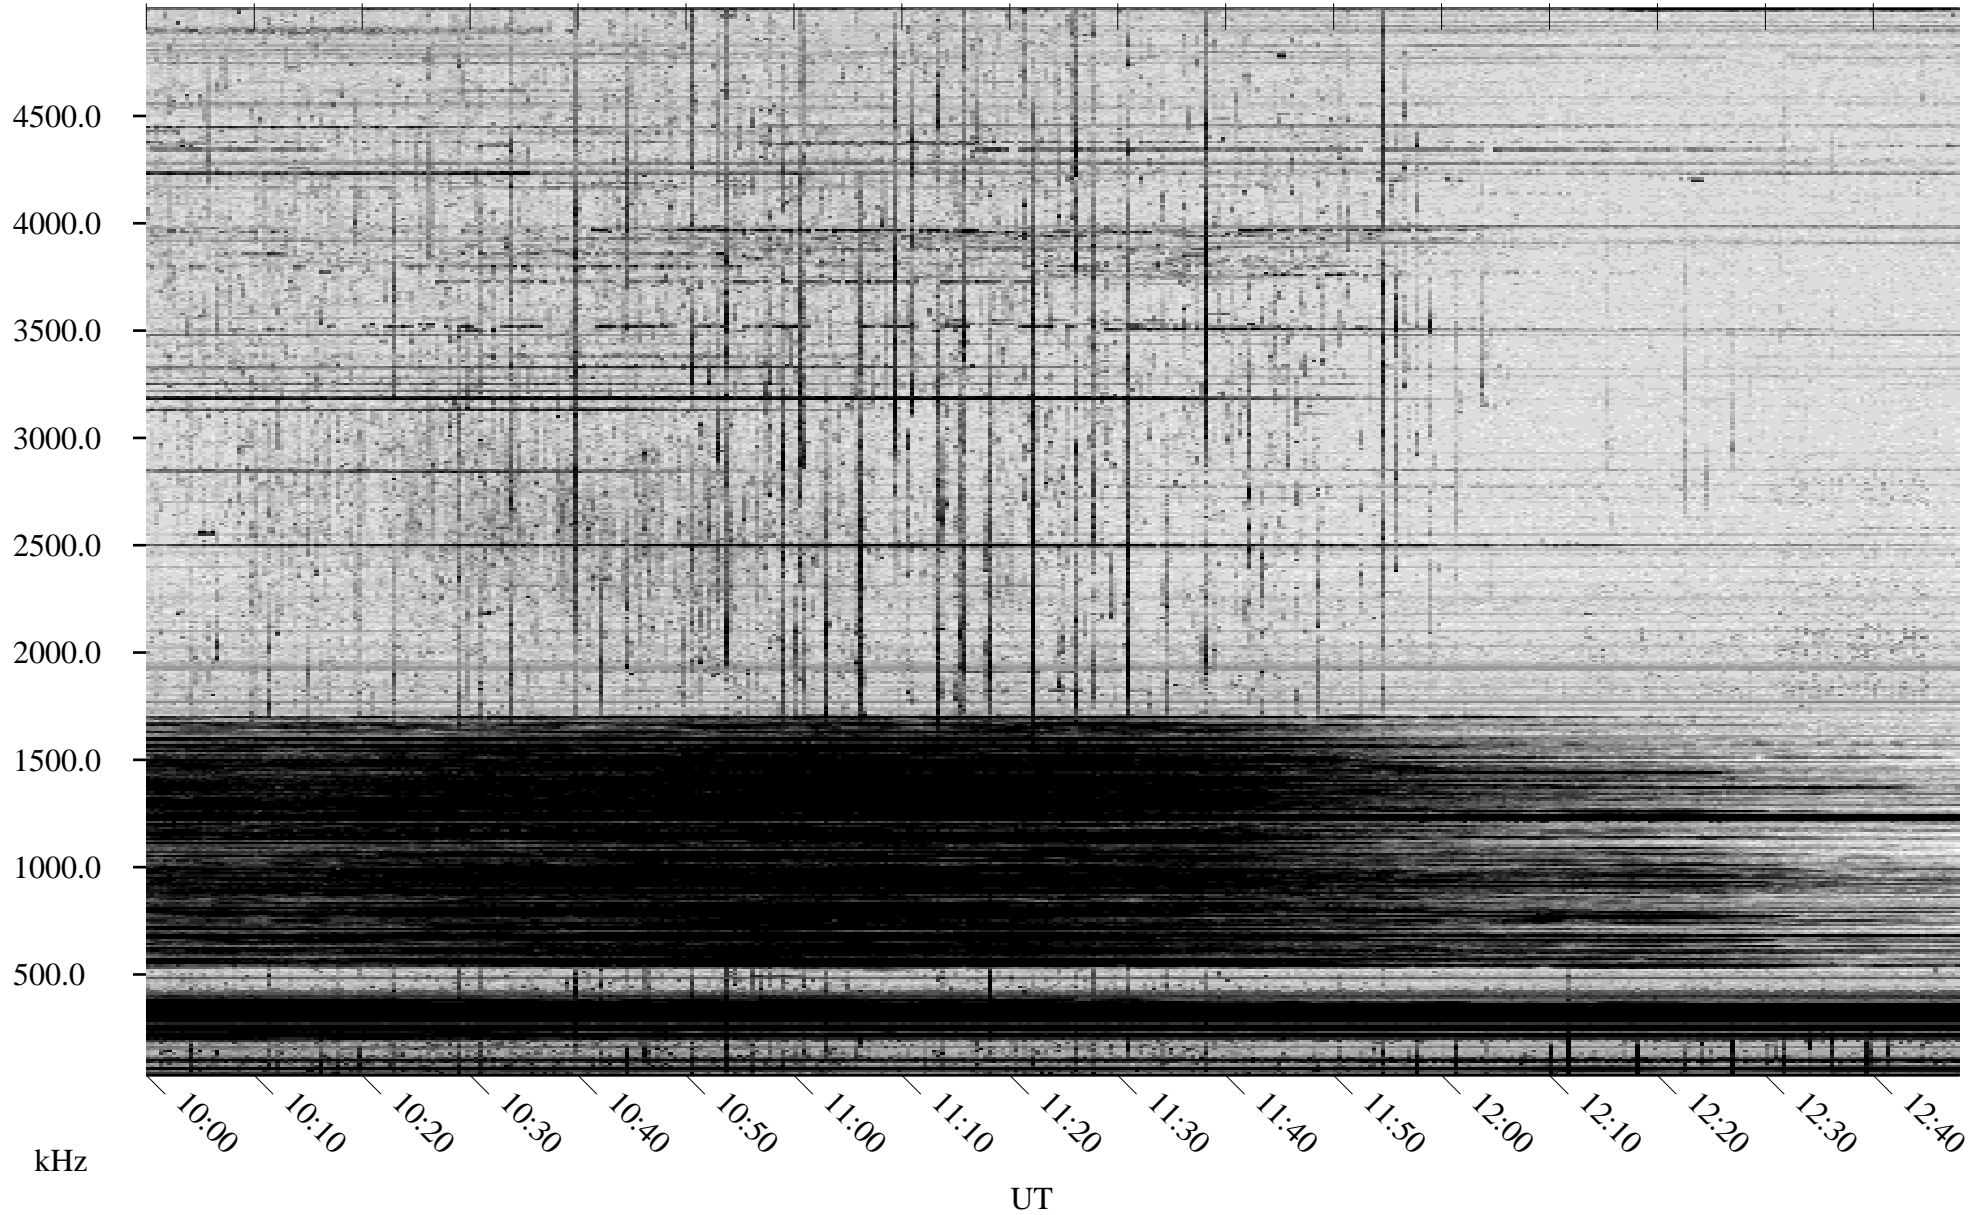

10/09/2008 Churchill, Manitoba

Linear Scale Black = 161 White = 15

ch08283l.r00SUm max_12

Page 1

10/09/2008 Churchill, Manitoba

Linear Scale Black = 161 White = 15

ch08283l.r00SUm max_12

Page 2

10/10/2008 Churchill, Manitoba

Linear Scale Black = 161 White = 15

ch08283l.r00SUm max_12

Page 3

10/10/2008 Churchill, Manitoba

Linear Scale Black = 161 White = 15

ch08283l.r00SUm max_12

Page 4

10/10/2008 Churchill, Manitoba

Linear Scale Black = 161 White = 15

ch08283l.r00SUm max_12

Page 5

10/10/2008 Churchill, Manitoba

Linear Scale Black = 161 White = 15

ch08283l.r00SUm max_12

Page 6

10/10/2008 Churchill, Manitoba

Linear Scale Black = 161 White = 15

ch08283l.r00SUm max_12

Page 7

10/10/2008 Churchill, Manitoba

Linear Scale Black = 161 White = 15

ch08283l.r00SUm max_12

Page 8