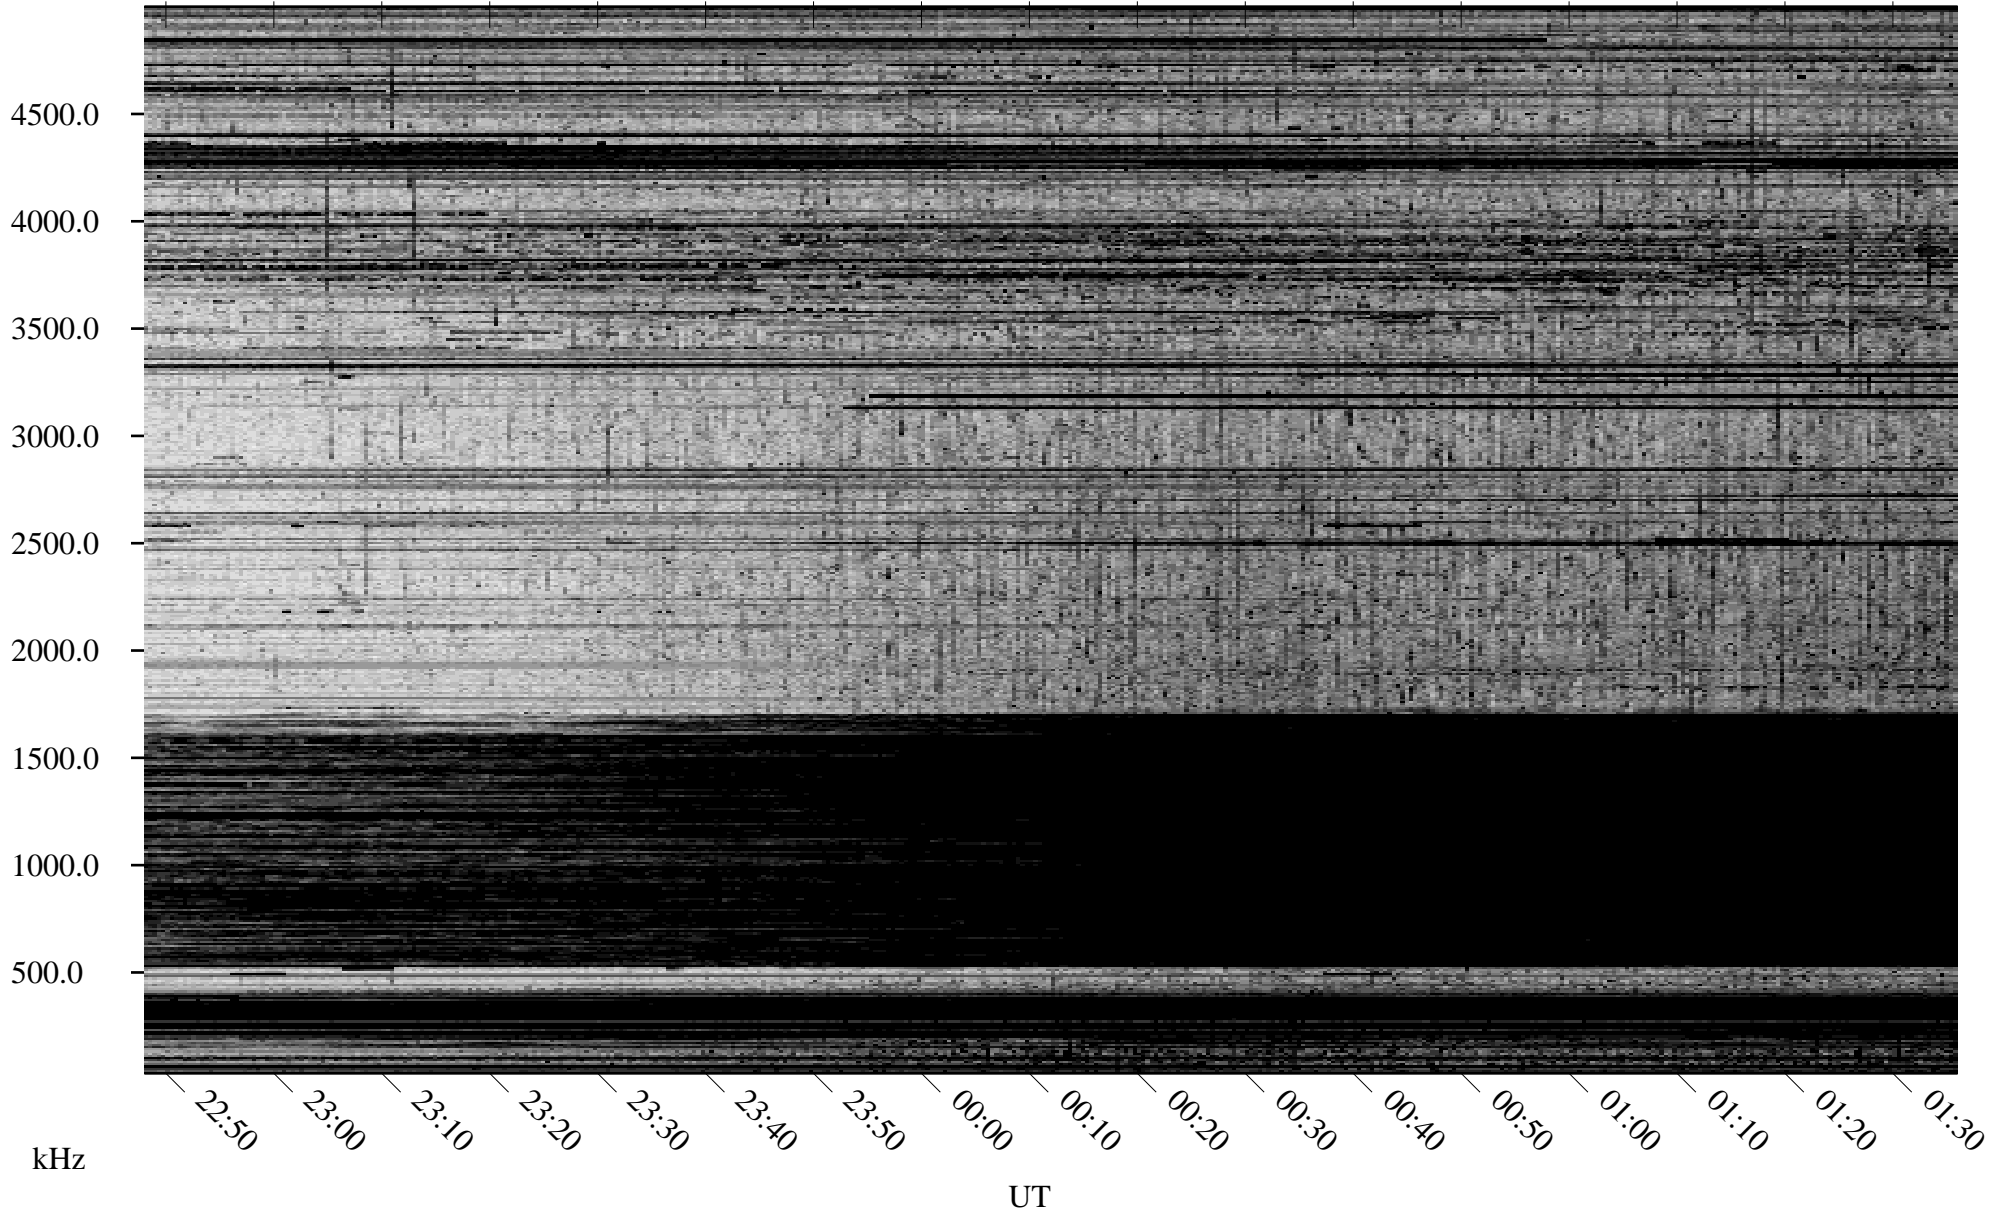

10/09/2008 Churchill, Manitoba

Linear Scale Black = 161 White = 15

ch08283l.r00SUm max_12

Page 1

10/09/2008 Churchill, Manitoba

Linear Scale Black = 161 White = 15

ch08283l.r00SUm max_12

Page 2

10/10/2008 Churchill, Manitoba

Linear Scale Black = 161 White = 15

ch08283l.r00SUm max_12

Page 3

10/10/2008 Churchill, Manitoba

Linear Scale Black = 161 White = 15

ch08283l.r00SUm max_12

Page 4

10/10/2008 Churchill, Manitoba

Linear Scale Black = 161 White = 15

ch08283l.r00SUm max_12

Page 5

10/10/2008 Churchill, Manitoba

Linear Scale Black = 161 White = 15

ch08283l.r00SUm max_12

Page 6

10/10/2008 Churchill, Manitoba

Linear Scale Black = 161 White = 15

ch08283l.r00SUm max_12

Page 7

10/10/2008 Churchill, Manitoba

Linear Scale Black = 161 White = 15

ch08283l.r00SUm max_12

Page 8