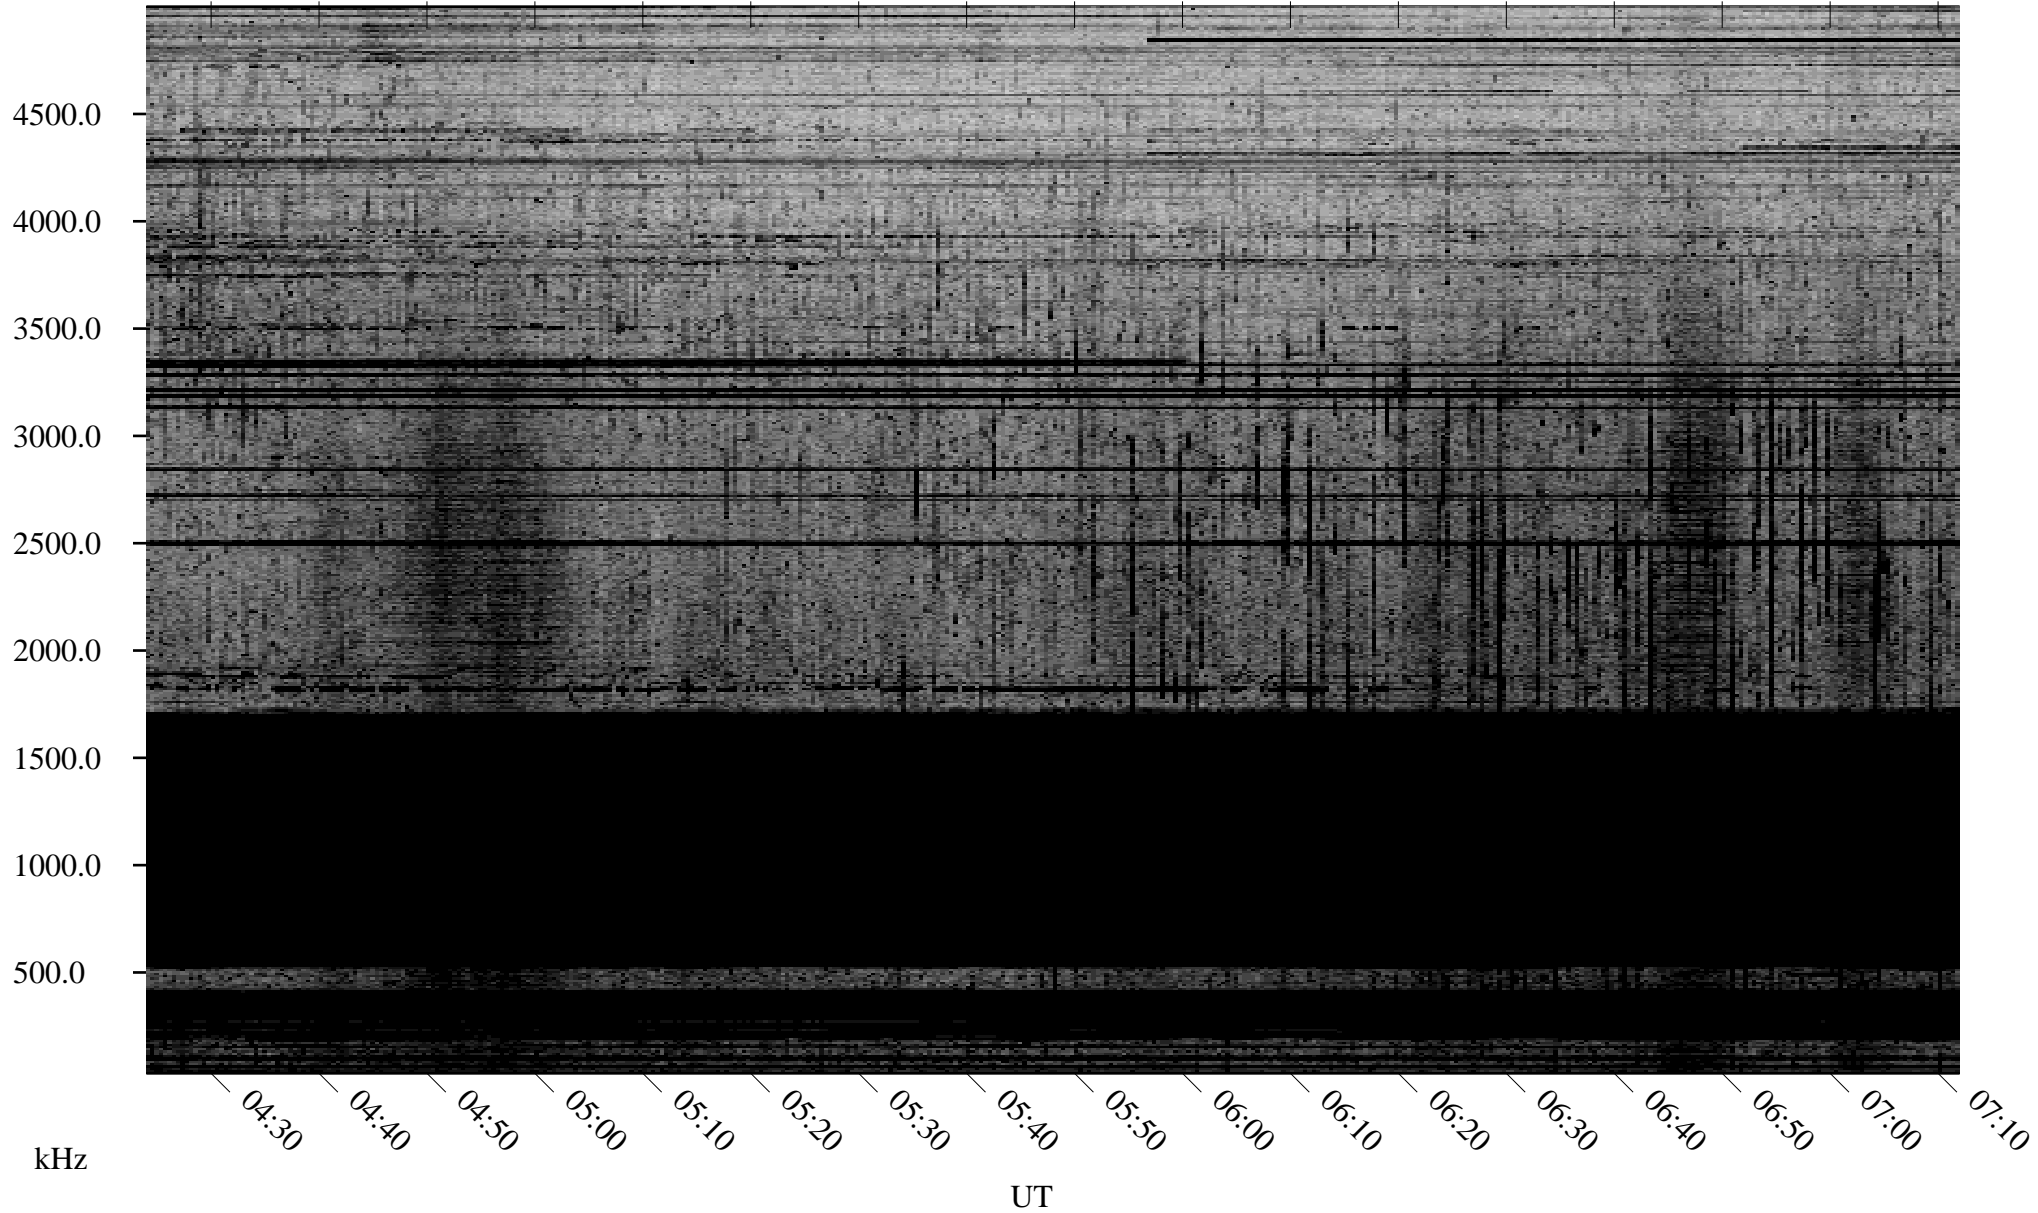

10/09/2008 Churchill, Manitoba

Linear Scale Black = 161 White = 15

ch08283l.r00SUm max_12

Page 1

10/09/2008 Churchill, Manitoba

Linear Scale Black = 161 White = 15

ch08283l.r00SUm max_12

Page 2

10/10/2008 Churchill, Manitoba

Linear Scale Black = 161 White = 15

ch08283l.r00SUm max_12

Page 3

10/10/2008 Churchill, Manitoba

Linear Scale Black = 161 White = 15

ch08283l.r00SUm max_12

Page 4

10/10/2008 Churchill, Manitoba

Linear Scale Black = 161 White = 15

ch08283l.r00SUm max_12

Page 5

10/10/2008 Churchill, Manitoba

Linear Scale Black = 161 White = 15

ch08283l.r00SUm max_12

Page 6

10/10/2008 Churchill, Manitoba

Linear Scale Black = 161 White = 15

ch08283l.r00SUm max_12

Page 7

10/10/2008 Churchill, Manitoba

Linear Scale Black = 161 White = 15

ch08283l.r00SUm max_12

Page 8