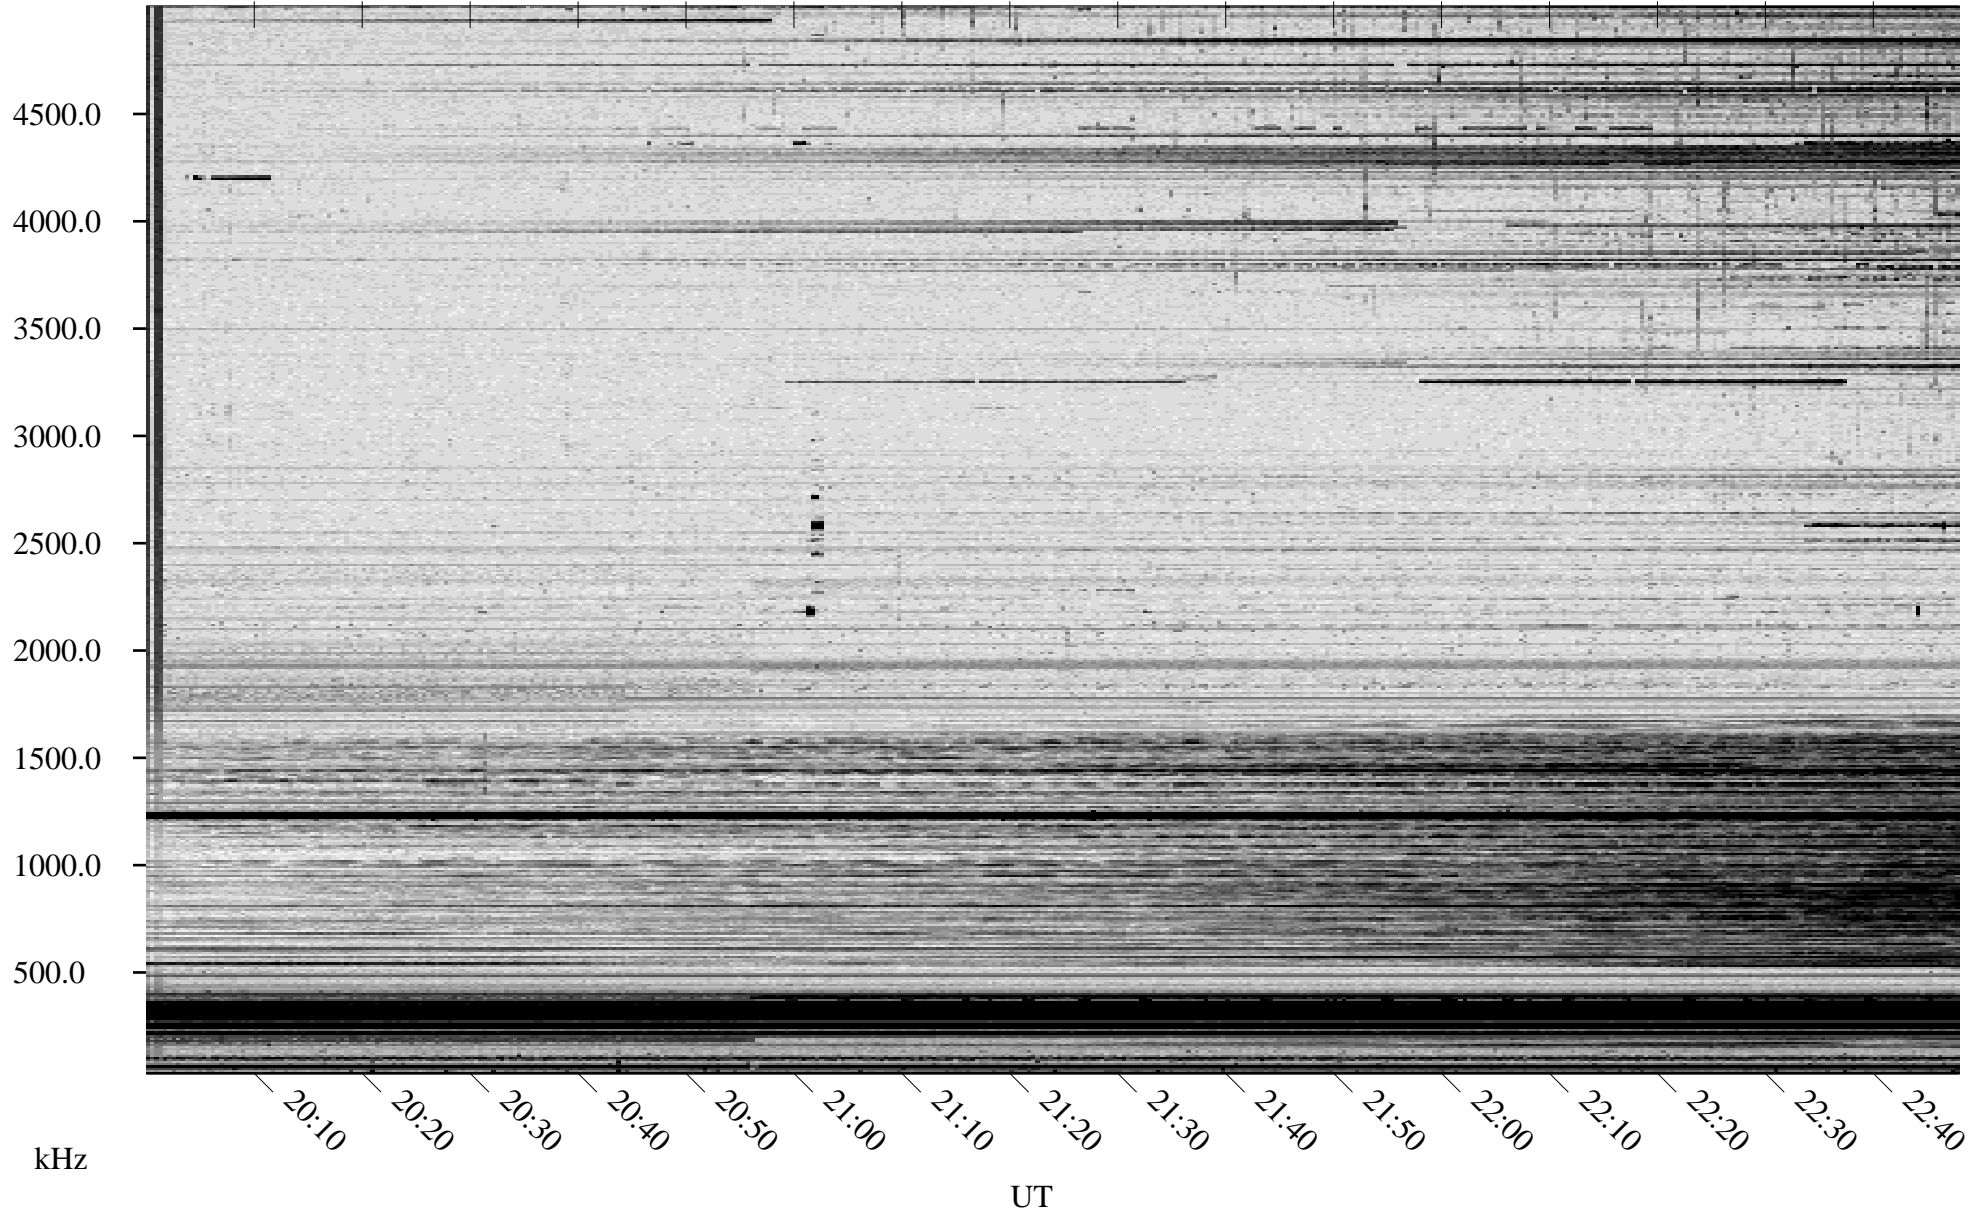

10/09/2008 Churchill, Manitoba

Linear Scale Black = 161 White = 15

ch08283l.r00SUm max_12

Page 1

10/09/2008 Churchill, Manitoba

Linear Scale Black = 161 White = 15

ch08283l.r00SUm max_12

Page 2

10/10/2008 Churchill, Manitoba

Linear Scale Black = 161 White = 15

ch08283l.r00SUm max_12

Page 3

10/10/2008 Churchill, Manitoba

Linear Scale Black = 161 White = 15

ch08283l.r00SUm max_12

Page 4

10/10/2008 Churchill, Manitoba

Linear Scale Black = 161 White = 15

ch08283l.r00SUm max_12

Page 5

10/10/2008 Churchill, Manitoba

Linear Scale Black = 161 White = 15

ch08283l.r00SUm max_12

Page 6

10/10/2008 Churchill, Manitoba

Linear Scale Black = 161 White = 15

ch08283l.r00SUm max_12

Page 7

10/10/2008 Churchill, Manitoba

Linear Scale Black = 161 White = 15

ch08283l.r00SUm max_12

Page 8