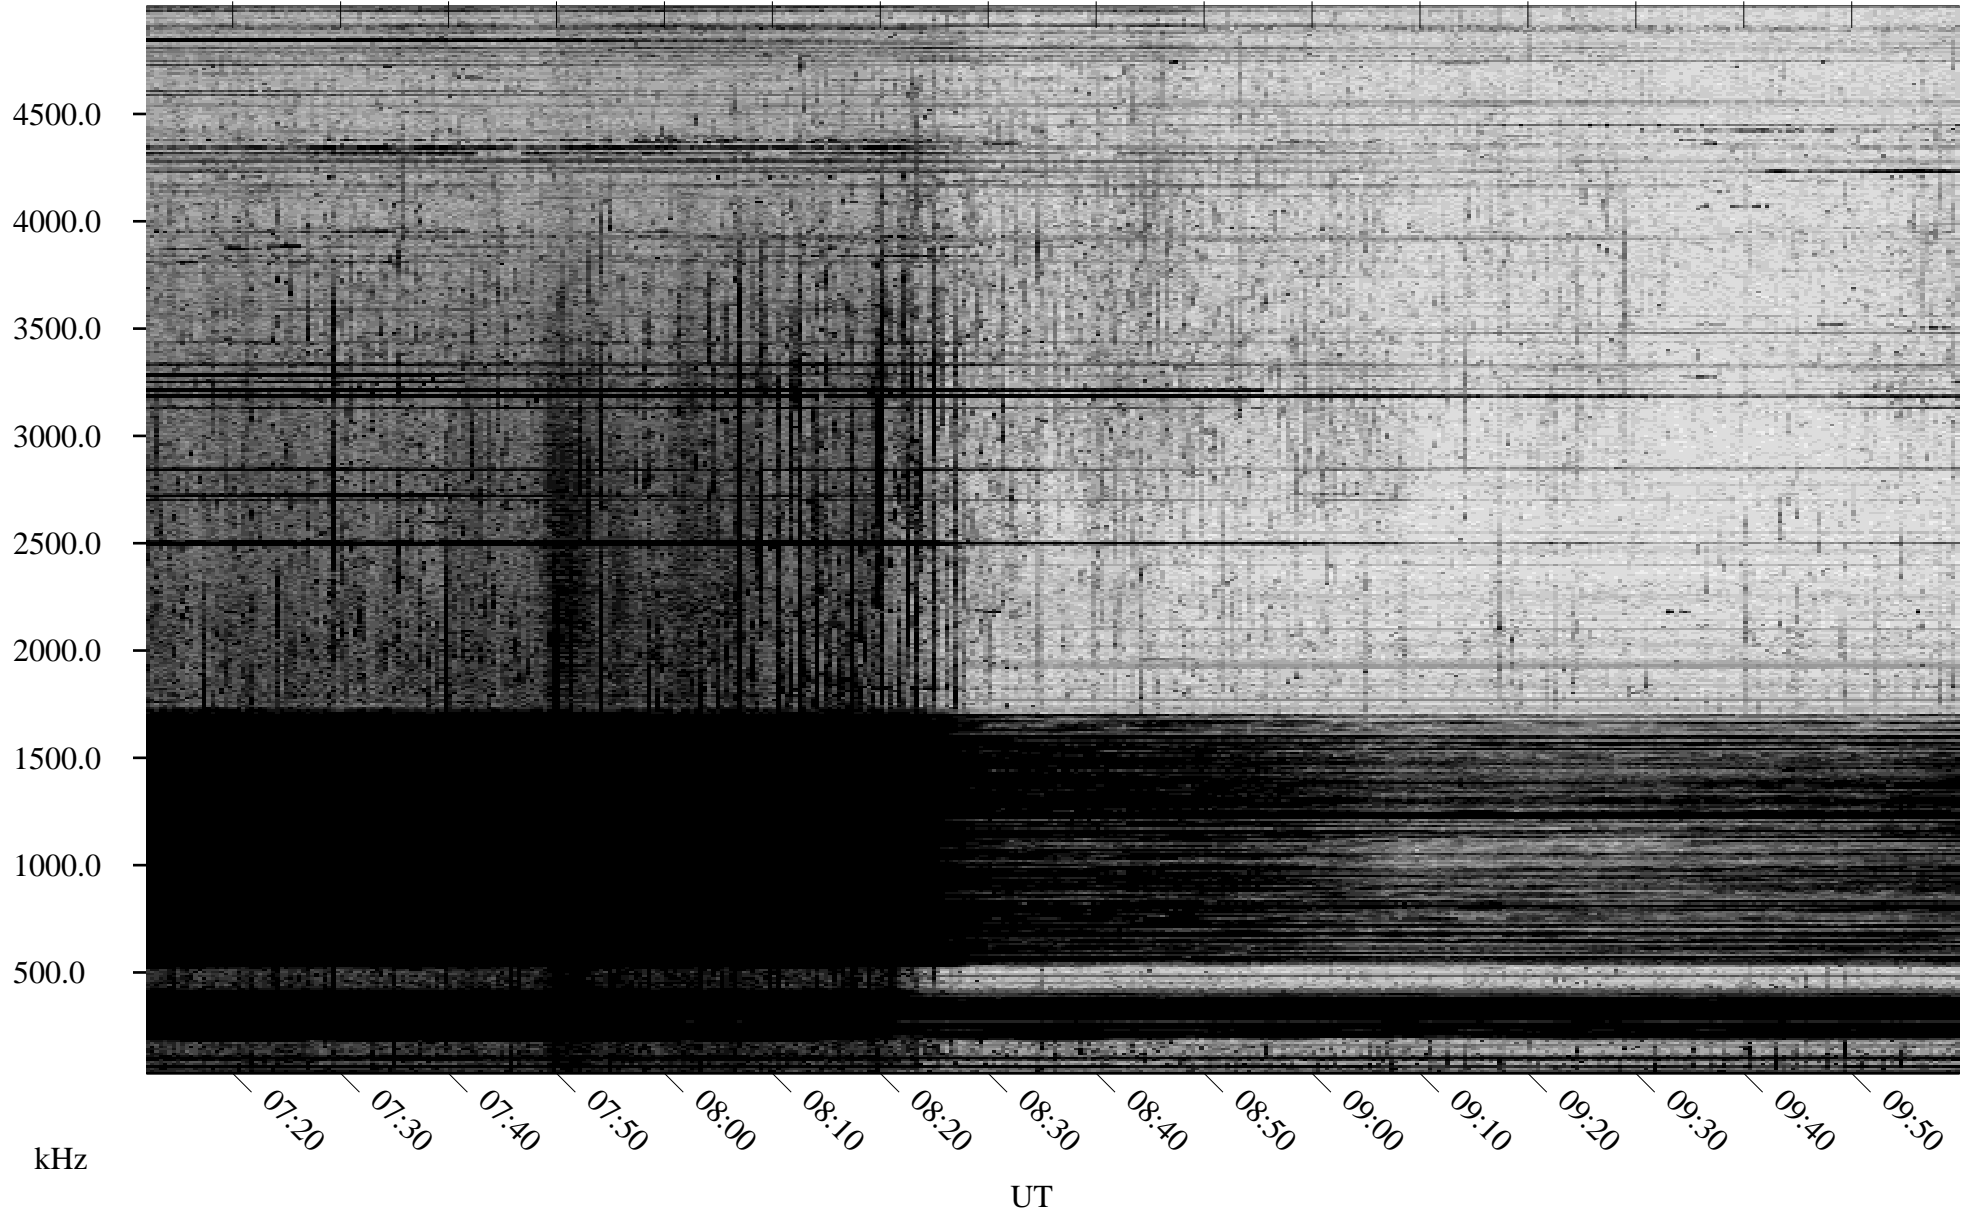

10/09/2008 Churchill, Manitoba

Linear Scale Black = 161 White = 15

ch08283l.r00SUm max_12

Page 1

10/09/2008 Churchill, Manitoba

Linear Scale Black = 161 White = 15

ch08283l.r00SUm max_12

Page 2

10/10/2008 Churchill, Manitoba

Linear Scale Black = 161 White = 15

ch08283l.r00SUm max_12

Page 3

10/10/2008 Churchill, Manitoba

Linear Scale Black = 161 White = 15

ch08283l.r00SUm max_12

Page 4

10/10/2008 Churchill, Manitoba

Linear Scale Black = 161 White = 15

ch08283l.r00SUm max_12

Page 5

10/10/2008 Churchill, Manitoba

Linear Scale Black = 161 White = 15

ch08283l.r00SUm max_12

Page 6

10/10/2008 Churchill, Manitoba

Linear Scale Black = 161 White = 15

ch08283l.r00SUm max_12

Page 7

10/10/2008 Churchill, Manitoba

Linear Scale Black = 161 White = 15

ch08283l.r00SUm max_12

Page 8