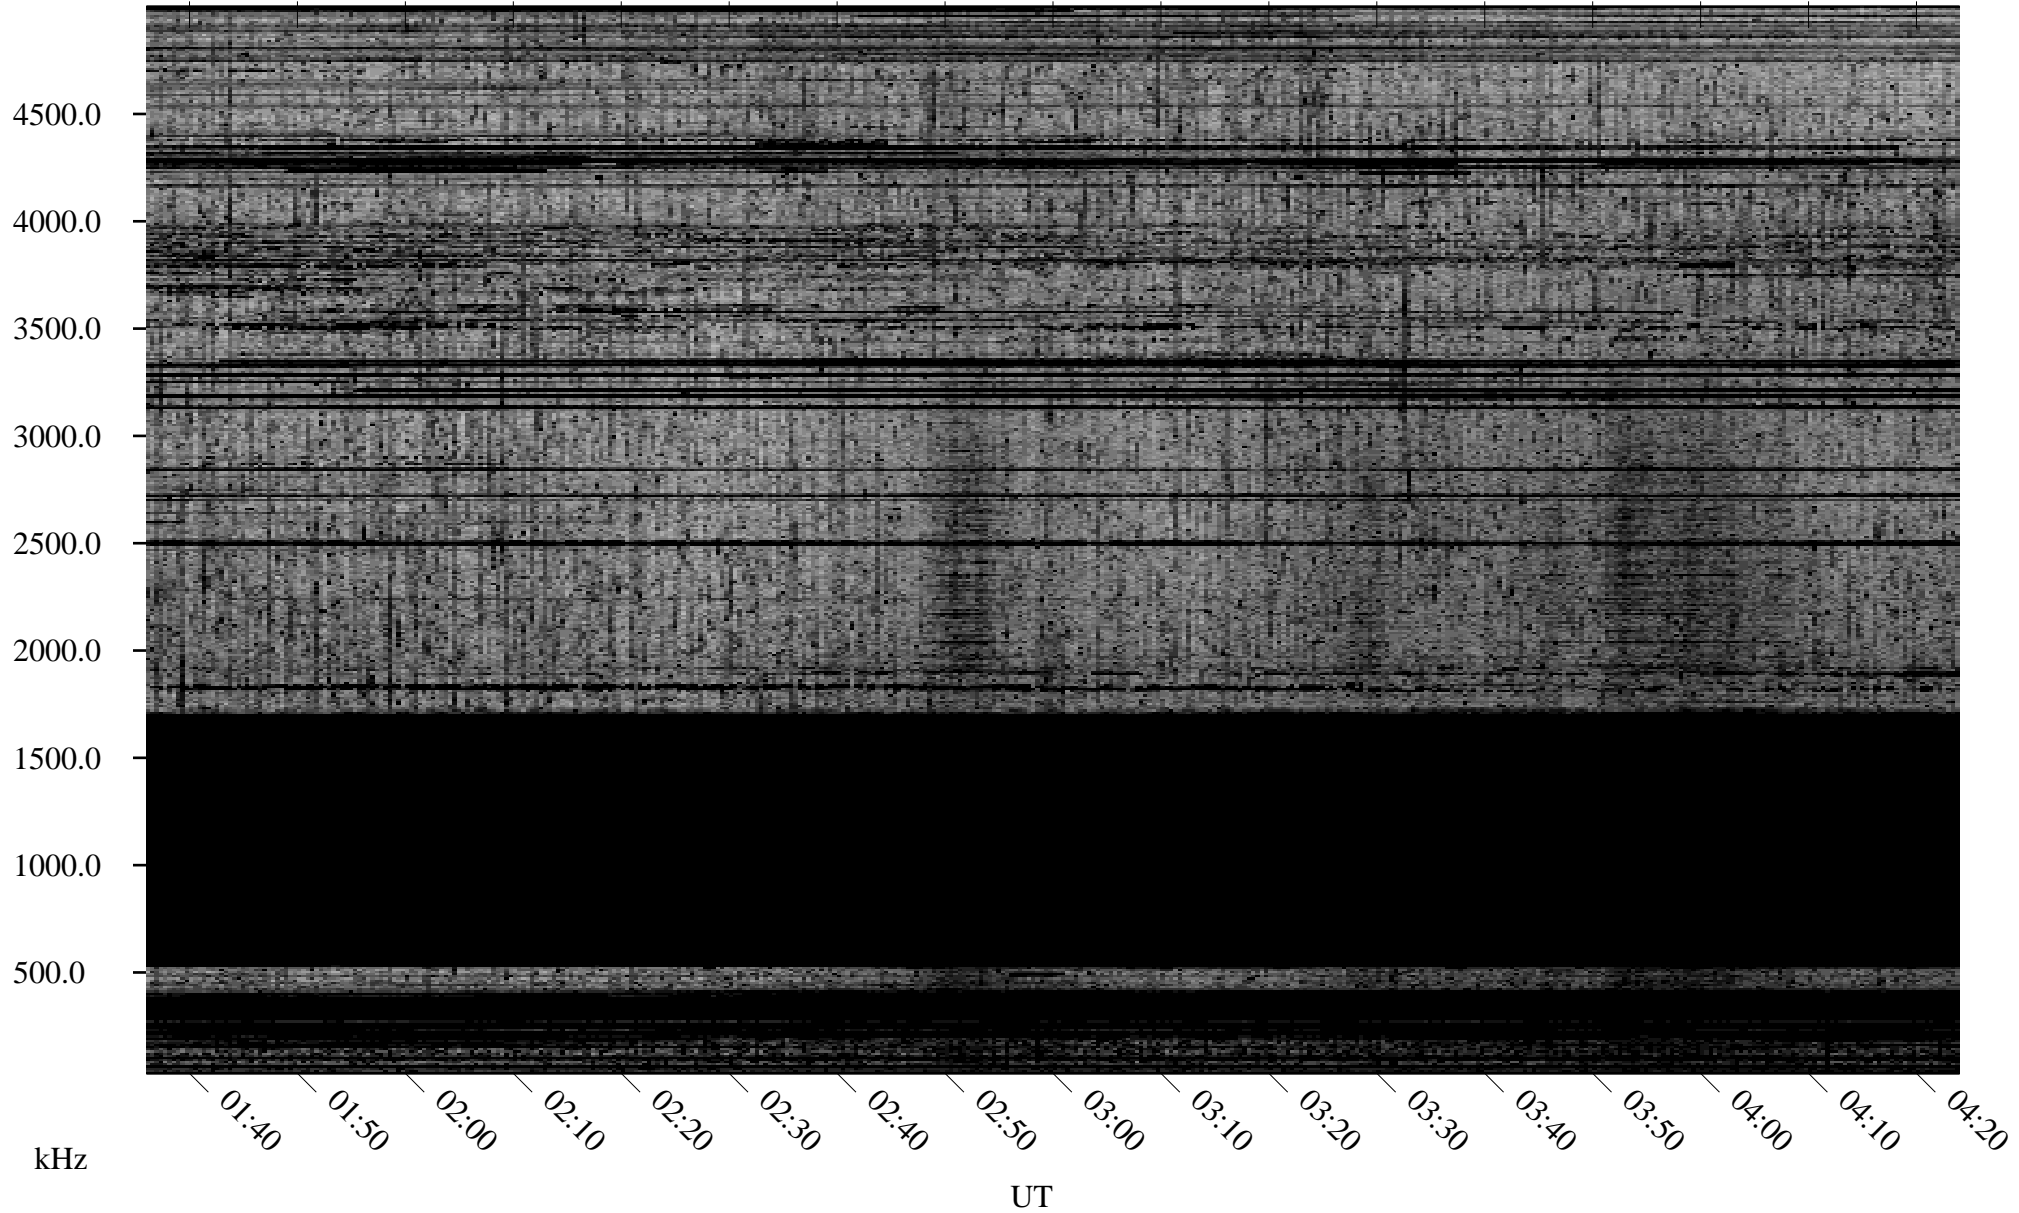

10/09/2008 Churchill, Manitoba

Linear Scale Black = 161 White = 15

ch08283l.r00SUm max_12

Page 1

10/09/2008 Churchill, Manitoba

Linear Scale Black = 161 White = 15

ch08283l.r00SUm max_12

Page 2

10/10/2008 Churchill, Manitoba

Linear Scale Black = 161 White = 15

ch08283l.r00SUm max_12

Page 3

10/10/2008 Churchill, Manitoba

Linear Scale Black = 161 White = 15

ch08283l.r00SUm max_12

Page 4

10/10/2008 Churchill, Manitoba

Linear Scale Black = 161 White = 15

ch08283l.r00SUm max_12

Page 5

10/10/2008 Churchill, Manitoba

Linear Scale Black = 161 White = 15

ch08283l.r00SUm max_12

Page 6

10/10/2008 Churchill, Manitoba

Linear Scale Black = 161 White = 15

ch08283l.r00SUm max_12

Page 7

10/10/2008 Churchill, Manitoba

Linear Scale Black = 161 White = 15

ch08283l.r00SUm max_12

Page 8