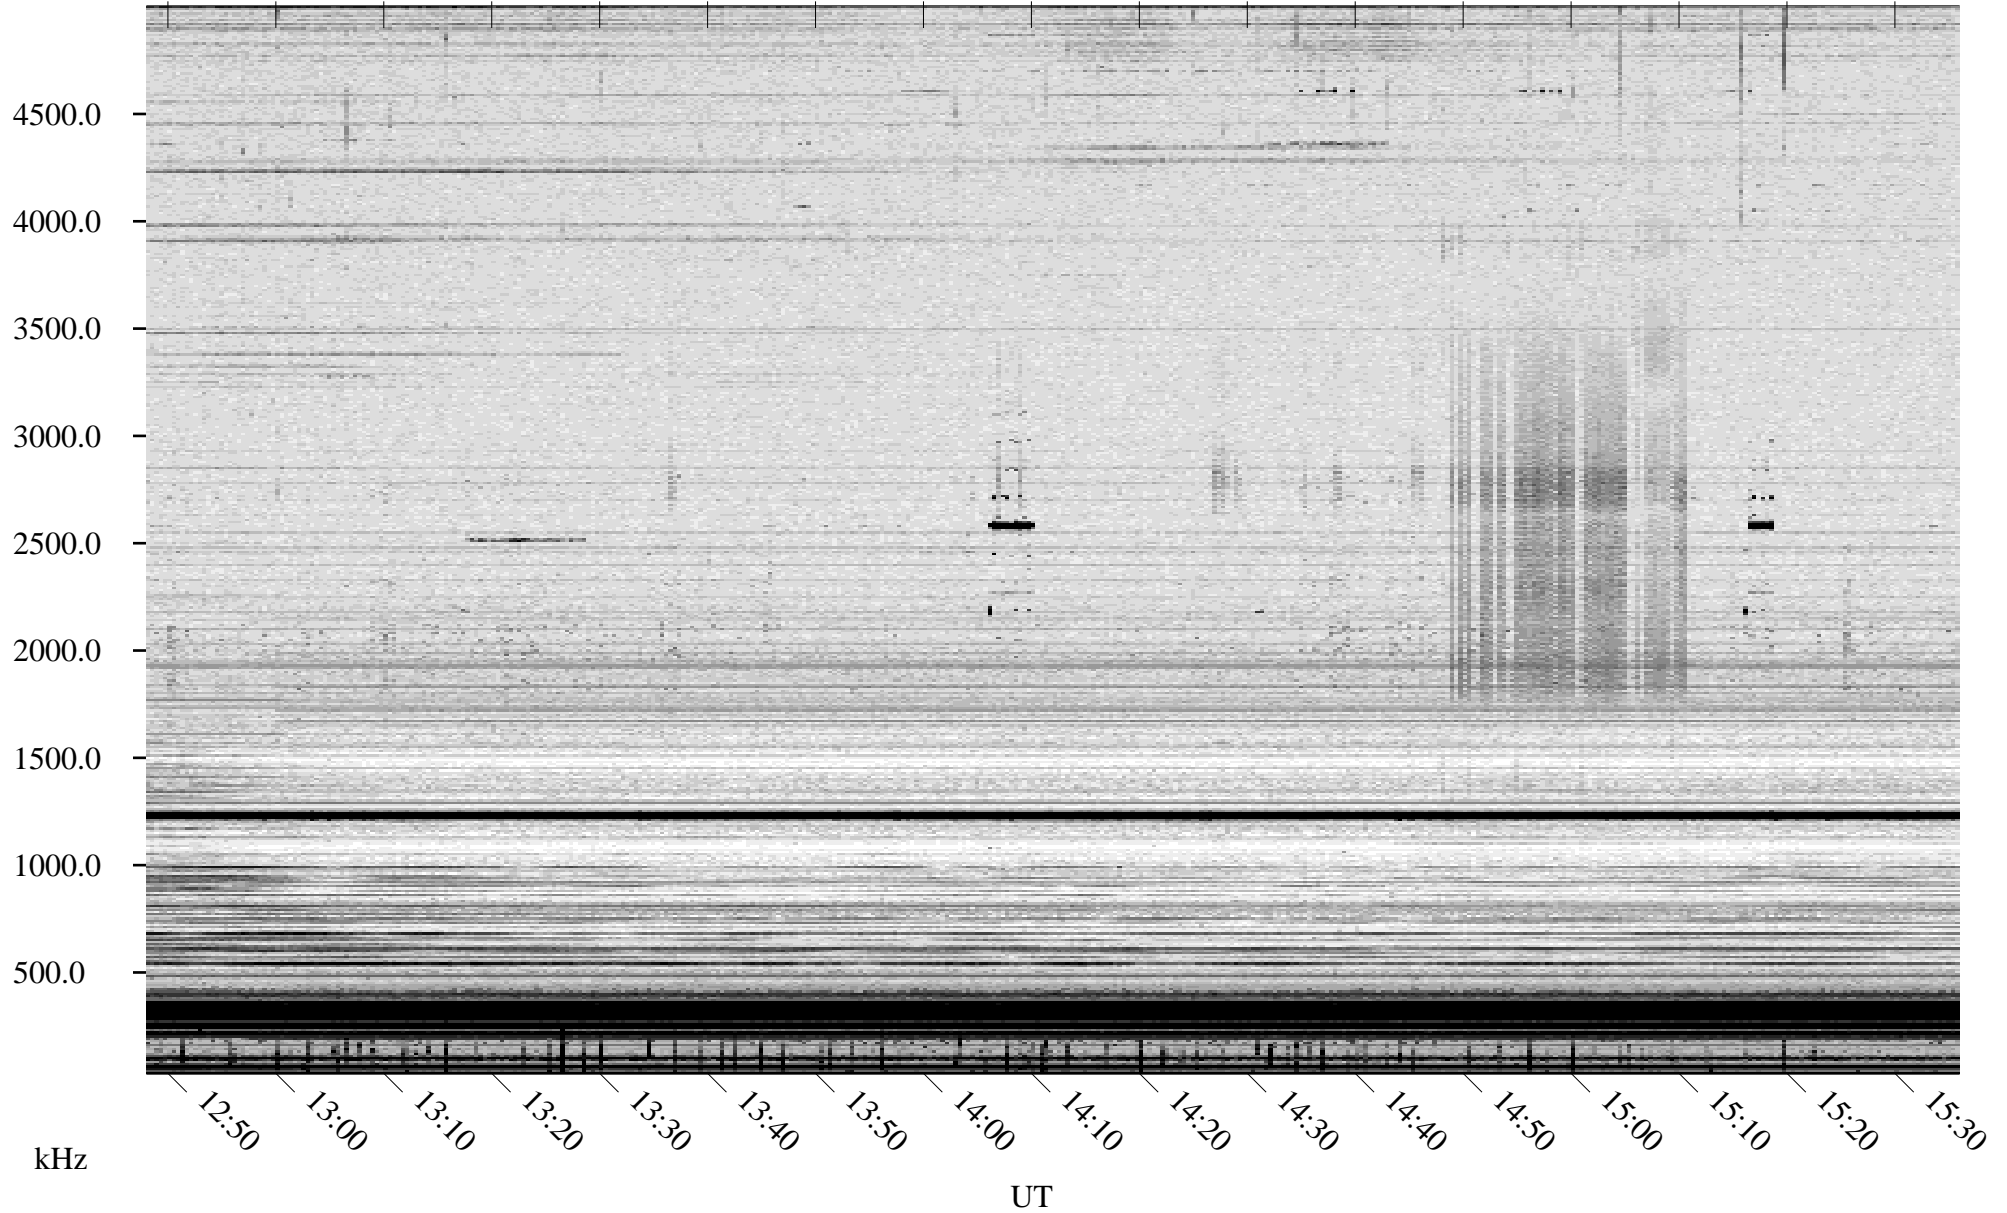

10/09/2008 Churchill, Manitoba

Linear Scale Black = 161 White = 15

ch08283l.r00SUm max_12

Page 1

10/09/2008 Churchill, Manitoba

Linear Scale Black = 161 White = 15

ch08283l.r00SUm max_12

Page 2

10/10/2008 Churchill, Manitoba

Linear Scale Black = 161 White = 15

ch08283l.r00SUm max_12

Page 3

10/10/2008 Churchill, Manitoba

Linear Scale Black = 161 White = 15

ch08283l.r00SUm max_12

Page 4

10/10/2008 Churchill, Manitoba

Linear Scale Black = 161 White = 15

ch08283l.r00SUm max_12

Page 5

10/10/2008 Churchill, Manitoba

Linear Scale Black = 161 White = 15

ch08283l.r00SUm max_12

Page 6

10/10/2008 Churchill, Manitoba

Linear Scale Black = 161 White = 15

ch08283l.r00SUm max_12

Page 7

10/10/2008 Churchill, Manitoba

Linear Scale Black = 161 White = 15

ch08283l.r00SUm max_12

Page 8