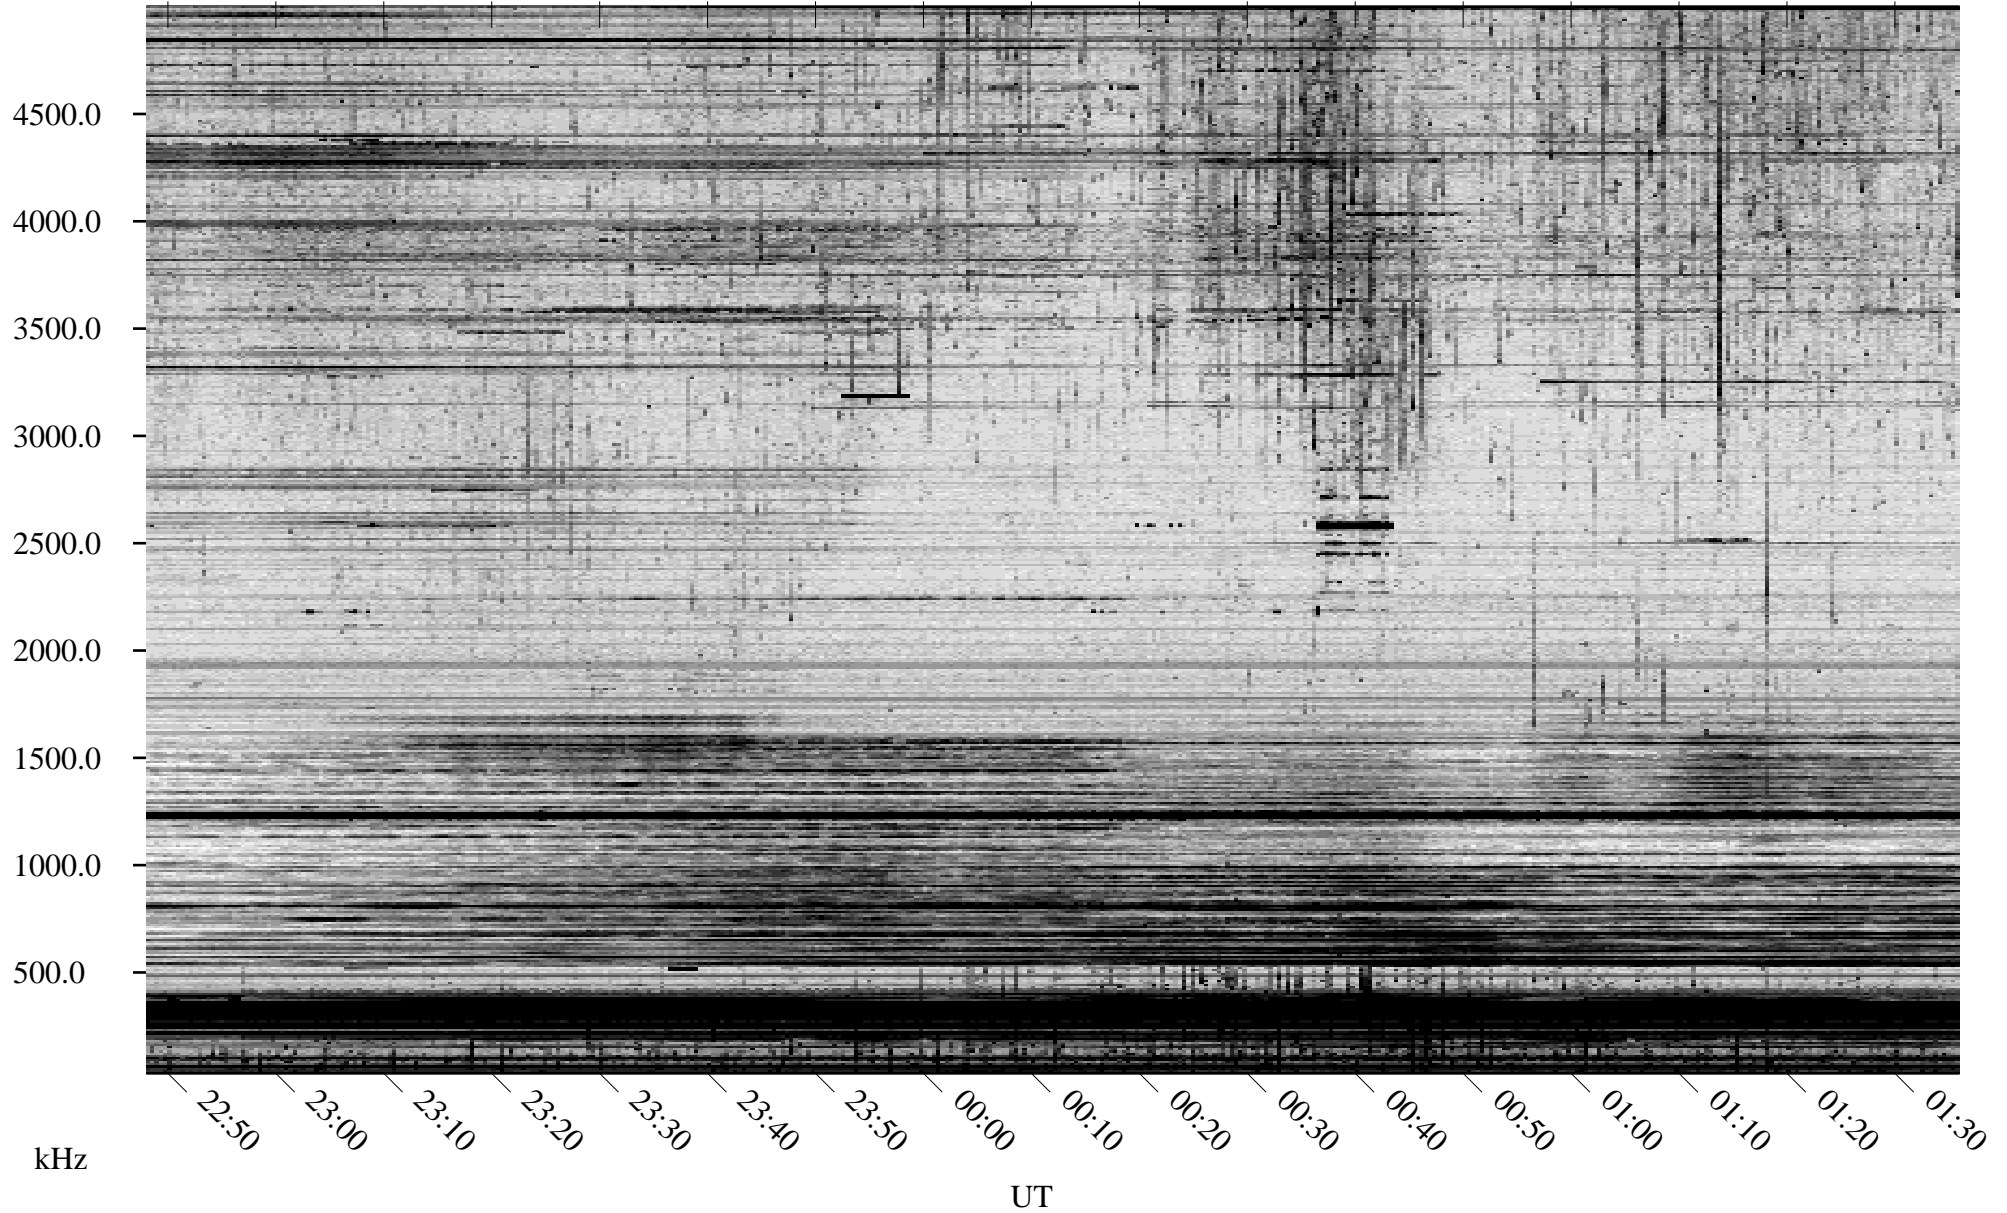

10/11/2008 Churchill, Manitoba

Linear Scale Black = 161 White = 15

ch082851.r00SUm max_12

Page 1

10/11/2008 Churchill, Manitoba

Linear Scale Black = 161 White = 15

ch082851.r00SUm max_12

Page 2

10/12/2008 Churchill, Manitoba

Linear Scale Black = 161 White = 15

ch082851.r00SUm max_12

Page 3

10/12/2008 Churchill, Manitoba

Linear Scale Black = 161 White = 15

ch082851.r00SUm max_12

Page 4

10/12/2008 Churchill, Manitoba

Linear Scale Black = 161 White = 15

ch082851.r00SUm max_12

Page 5

10/12/2008 Churchill, Manitoba

Linear Scale Black = 161 White = 15

ch08285l.r00SUm max_12

Page 6

10/12/2008 Churchill, Manitoba

Linear Scale Black = 161 White = 15

ch082851.r00SUm max_12

Page 7

10/12/2008 Churchill, Manitoba

Linear Scale Black = 161 White = 15

ch08285l.r00SUm max_12