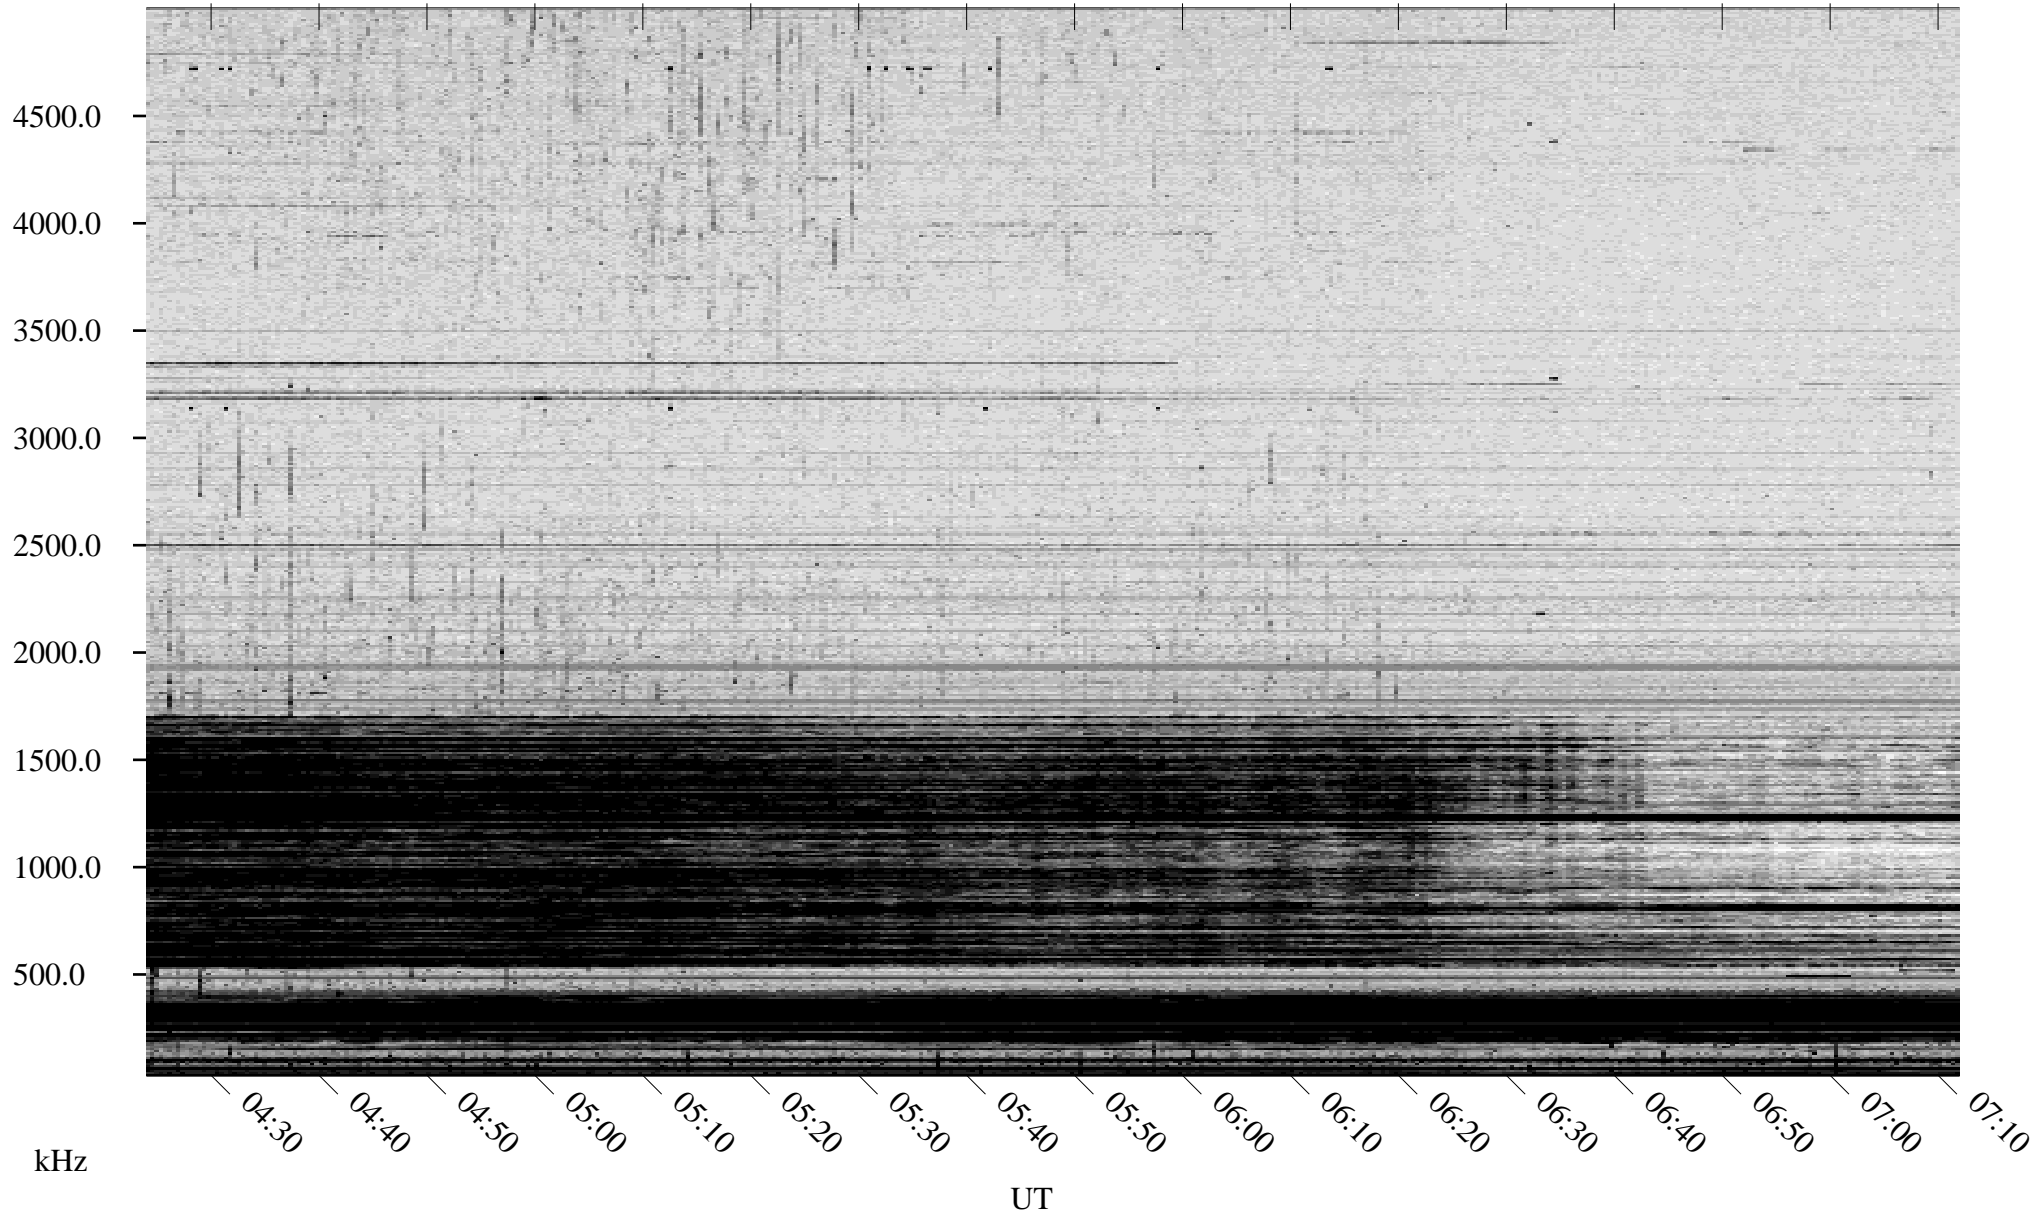

10/11/2008 Churchill, Manitoba

Linear Scale Black = 161 White = 15

ch082851.r00SUm max_12

Page 1

10/11/2008 Churchill, Manitoba

Linear Scale Black = 161 White = 15

ch082851.r00SUm max_12

Page 2

10/12/2008 Churchill, Manitoba

Linear Scale Black = 161 White = 15

ch082851.r00SUm max_12

Page 3

10/12/2008 Churchill, Manitoba

Linear Scale Black = 161 White = 15

ch082851.r00SUm max_12

Page 4

10/12/2008 Churchill, Manitoba

Linear Scale Black = 161 White = 15

ch082851.r00SUm max_12

Page 5

10/12/2008 Churchill, Manitoba

Linear Scale Black = 161 White = 15

ch08285l.r00SUm max_12

Page 6

10/12/2008 Churchill, Manitoba

Linear Scale Black = 161 White = 15

ch082851.r00SUm max_12

Page 7

10/12/2008 Churchill, Manitoba

Linear Scale Black = 161 White = 15

ch08285l.r00SUm max_12