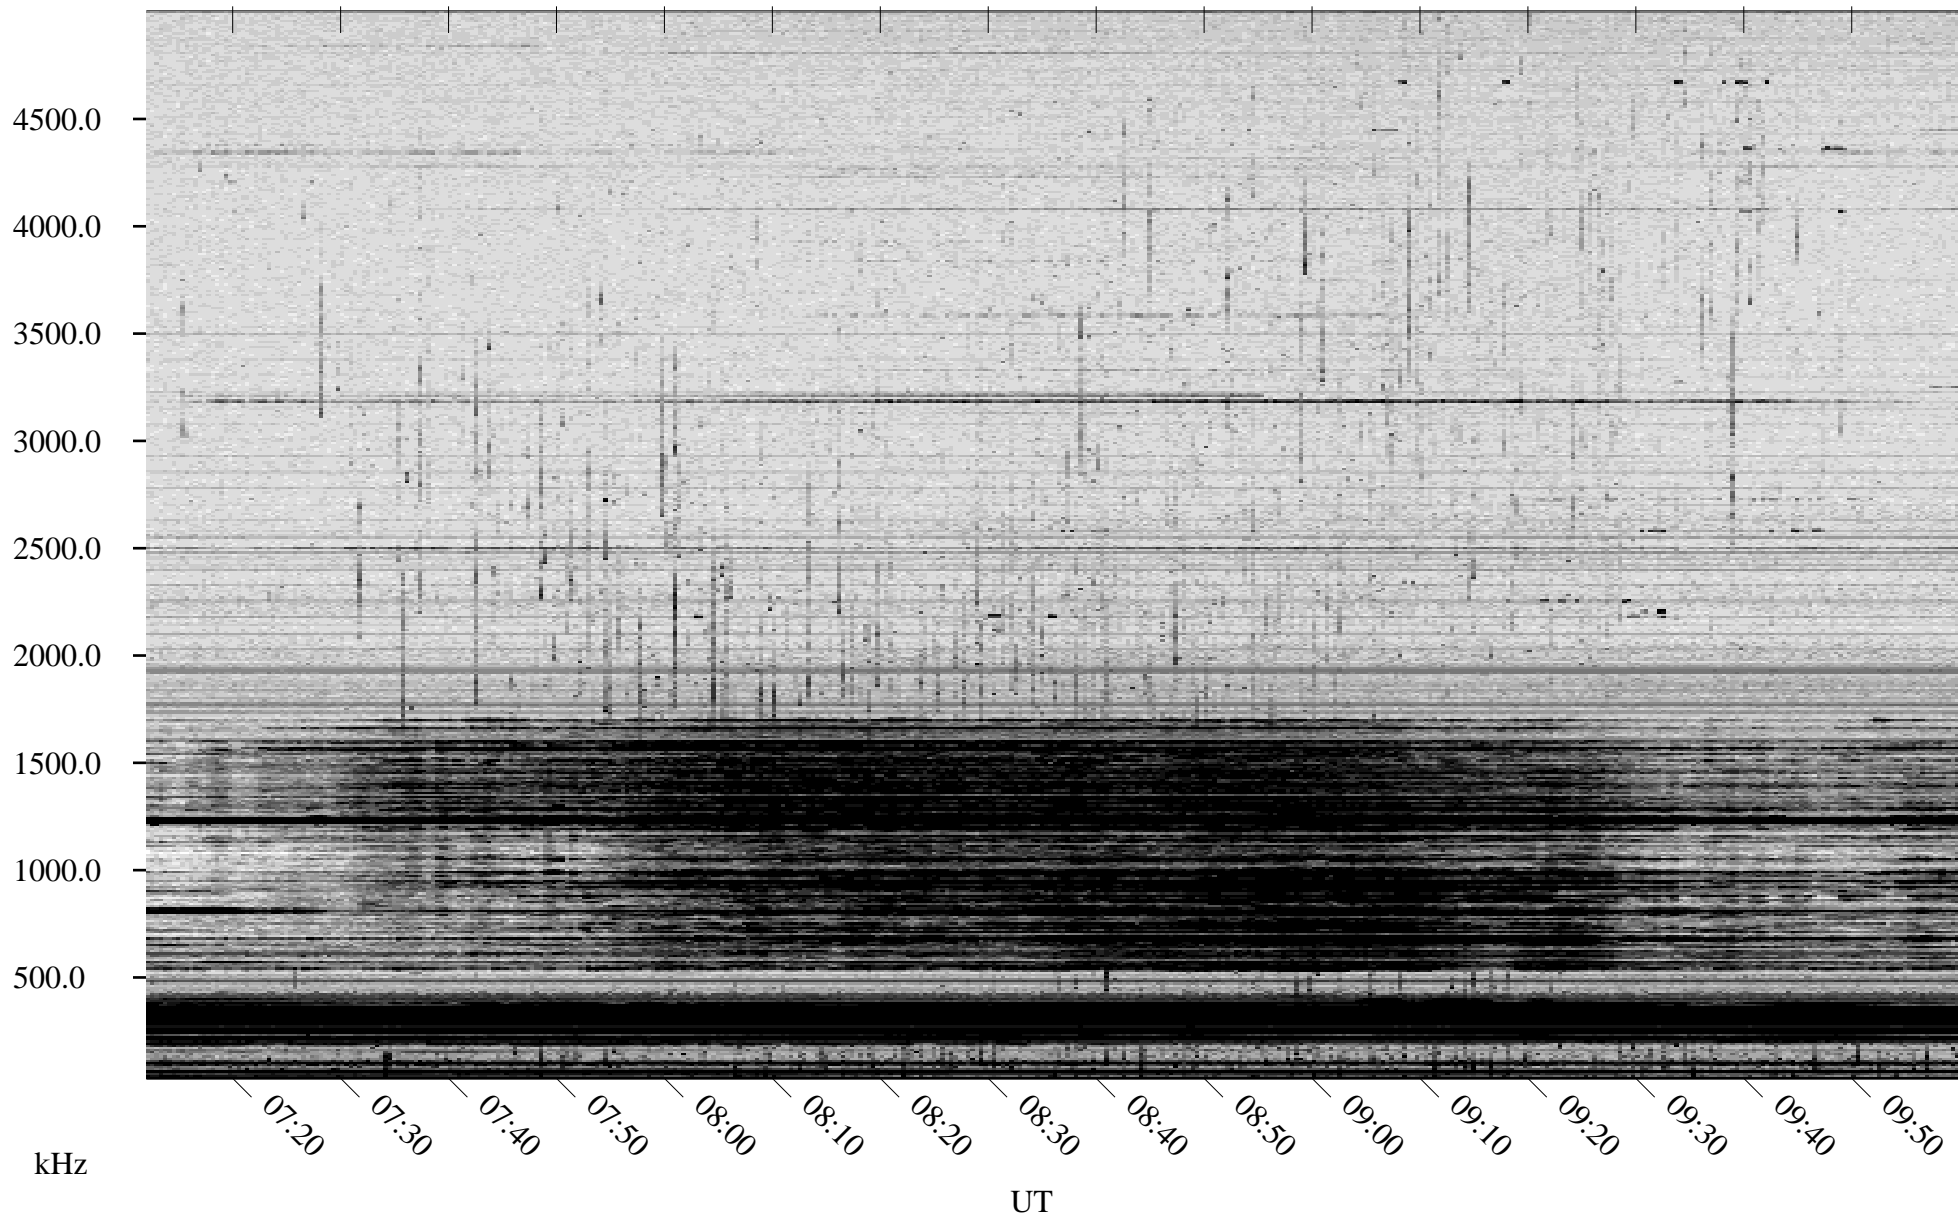

10/11/2008 Churchill, Manitoba

Linear Scale Black = 161 White = 15

ch082851.r00SUm max_12

Page 1

10/11/2008 Churchill, Manitoba

Linear Scale Black = 161 White = 15

ch082851.r00SUm max_12

Page 2

10/12/2008 Churchill, Manitoba

Linear Scale Black = 161 White = 15

ch082851.r00SUm max_12

Page 3

10/12/2008 Churchill, Manitoba

Linear Scale Black = 161 White = 15

ch082851.r00SUm max_12

Page 4

10/12/2008 Churchill, Manitoba

Linear Scale Black = 161 White = 15

ch082851.r00SUm max_12

Page 5

10/12/2008 Churchill, Manitoba

Linear Scale Black = 161 White = 15

ch08285l.r00SUm max_12

Page 6

10/12/2008 Churchill, Manitoba

Linear Scale Black = 161 White = 15

ch082851.r00SUm max_12

Page 7

10/12/2008 Churchill, Manitoba

Linear Scale Black = 161 White = 15

ch08285l.r00SUm max_12