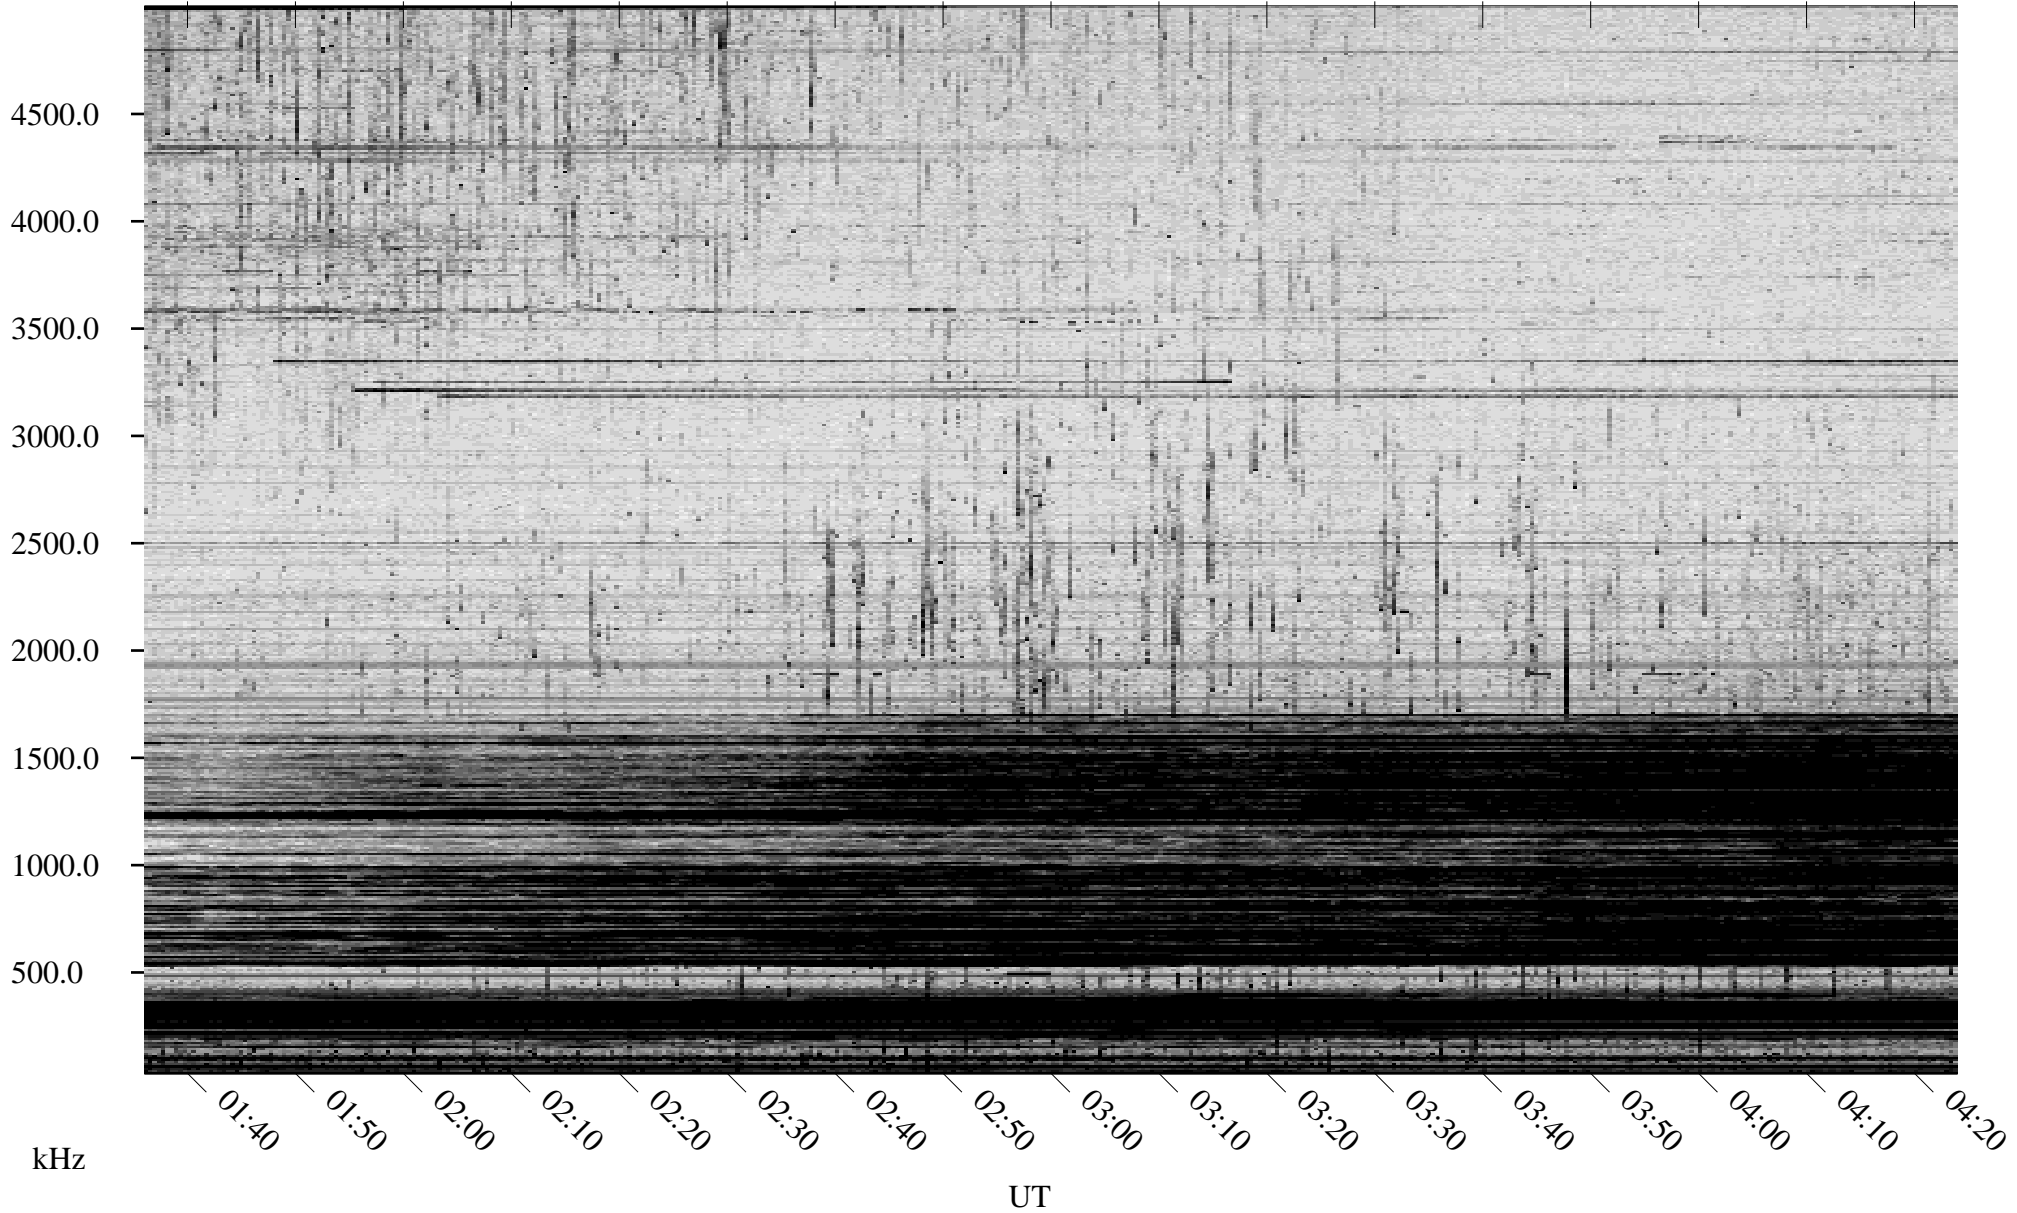

10/11/2008 Churchill, Manitoba

Linear Scale Black = 161 White = 15

ch082851.r00SUm max_12

Page 1

10/11/2008 Churchill, Manitoba

Linear Scale Black = 161 White = 15

ch082851.r00SUm max_12

Page 2

10/12/2008 Churchill, Manitoba

Linear Scale Black = 161 White = 15

ch082851.r00SUm max_12

Page 3

10/12/2008 Churchill, Manitoba

Linear Scale Black = 161 White = 15

ch082851.r00SUm max_12

Page 4

10/12/2008 Churchill, Manitoba

Linear Scale Black = 161 White = 15

ch082851.r00SUm max_12

Page 5

10/12/2008 Churchill, Manitoba

Linear Scale Black = 161 White = 15

ch08285l.r00SUm max_12

Page 6

10/12/2008 Churchill, Manitoba

Linear Scale Black = 161 White = 15

ch082851.r00SUm max_12

Page 7

10/12/2008 Churchill, Manitoba

Linear Scale Black = 161 White = 15

ch08285l.r00SUm max_12