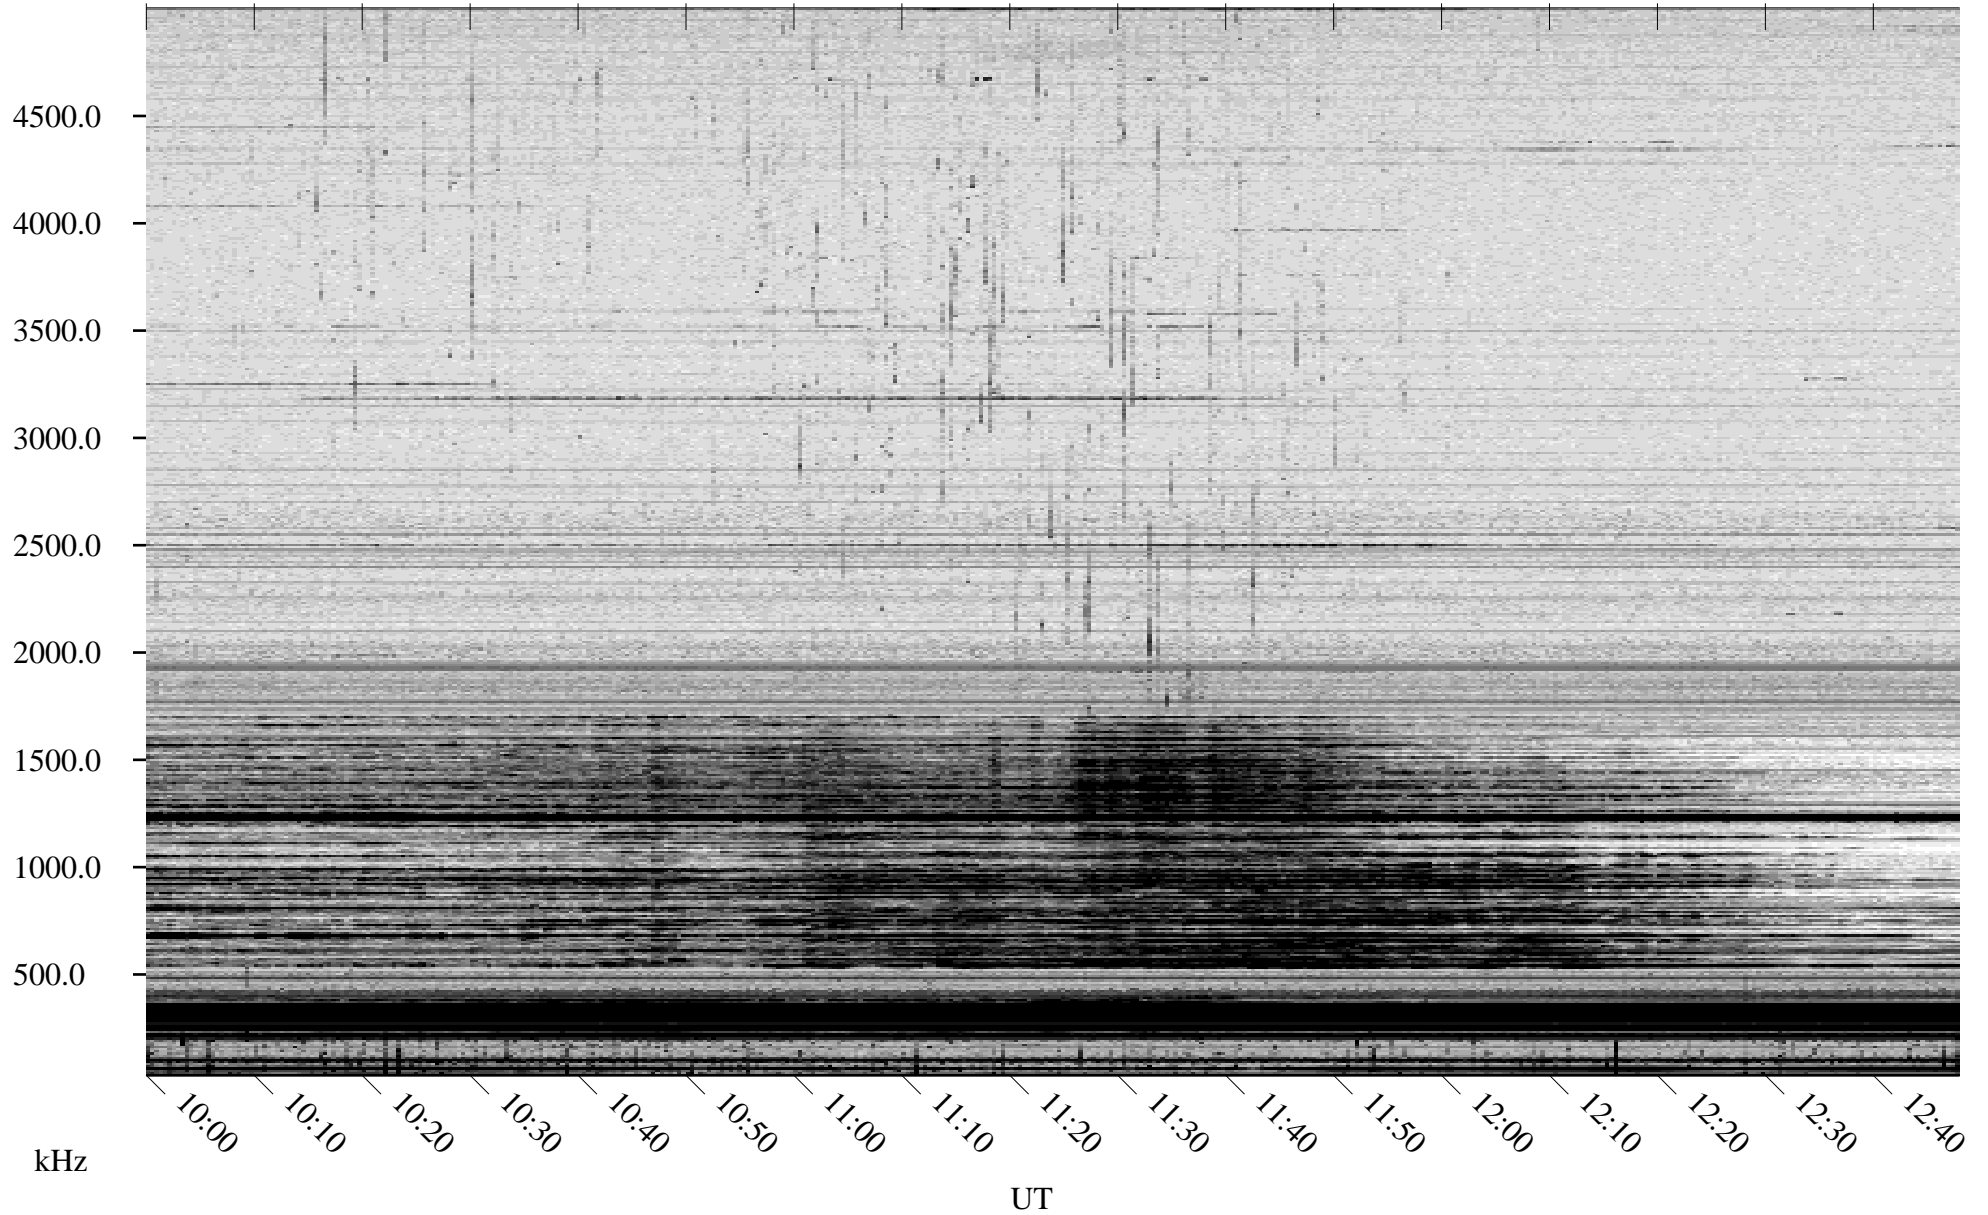

10/11/2008 Churchill, Manitoba

Linear Scale Black = 161 White = 15

ch082851.r00SUm max_12

Page 1

10/11/2008 Churchill, Manitoba

Linear Scale Black = 161 White = 15

ch082851.r00SUm max_12

Page 2

10/12/2008 Churchill, Manitoba

Linear Scale Black = 161 White = 15

ch082851.r00SUm max_12

Page 3

10/12/2008 Churchill, Manitoba

Linear Scale Black = 161 White = 15

ch082851.r00SUm max_12

Page 4

10/12/2008 Churchill, Manitoba

Linear Scale Black = 161 White = 15

ch082851.r00SUm max_12

Page 5

10/12/2008 Churchill, Manitoba

Linear Scale Black = 161 White = 15

ch08285l.r00SUm max_12

Page 6

10/12/2008 Churchill, Manitoba

Linear Scale Black = 161 White = 15

ch082851.r00SUm max_12

Page 7

10/12/2008 Churchill, Manitoba

Linear Scale Black = 161 White = 15

ch08285l.r00SUm max_12