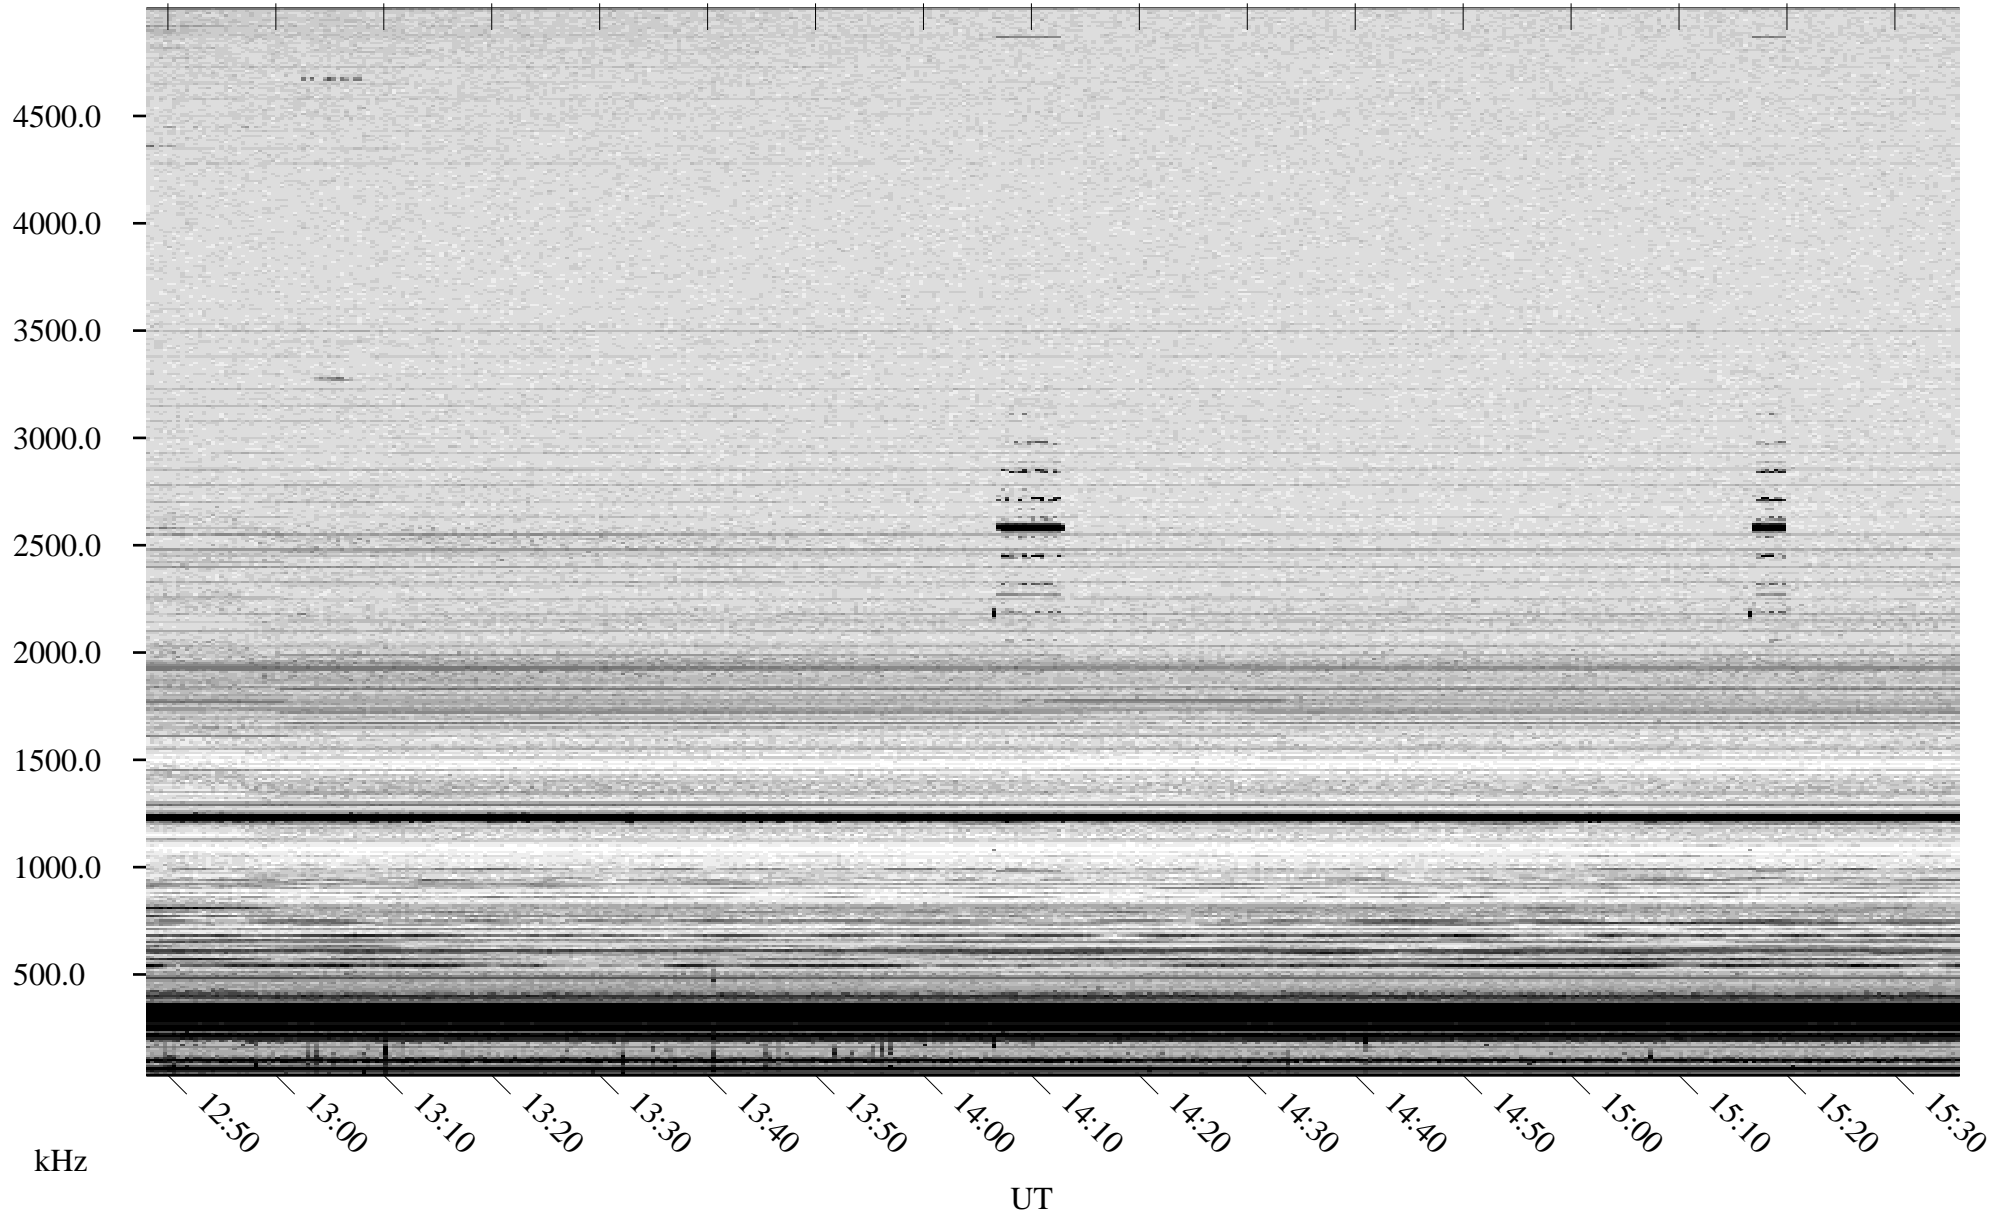

10/11/2008 Churchill, Manitoba

Linear Scale Black = 161 White = 15

ch082851.r00SUm max_12

Page 1

10/11/2008 Churchill, Manitoba

Linear Scale Black = 161 White = 15

ch082851.r00SUm max_12

Page 2

10/12/2008 Churchill, Manitoba

Linear Scale Black = 161 White = 15

ch082851.r00SUm max_12

Page 3

10/12/2008 Churchill, Manitoba

Linear Scale Black = 161 White = 15

ch082851.r00SUm max_12

Page 4

10/12/2008 Churchill, Manitoba

Linear Scale Black = 161 White = 15

ch082851.r00SUm max_12

Page 5

10/12/2008 Churchill, Manitoba

Linear Scale Black = 161 White = 15

ch08285l.r00SUm max_12

Page 6

10/12/2008 Churchill, Manitoba

Linear Scale Black = 161 White = 15

ch082851.r00SUm max_12

Page 7

10/12/2008 Churchill, Manitoba

Linear Scale Black = 161 White = 15

ch08285l.r00SUm max_12