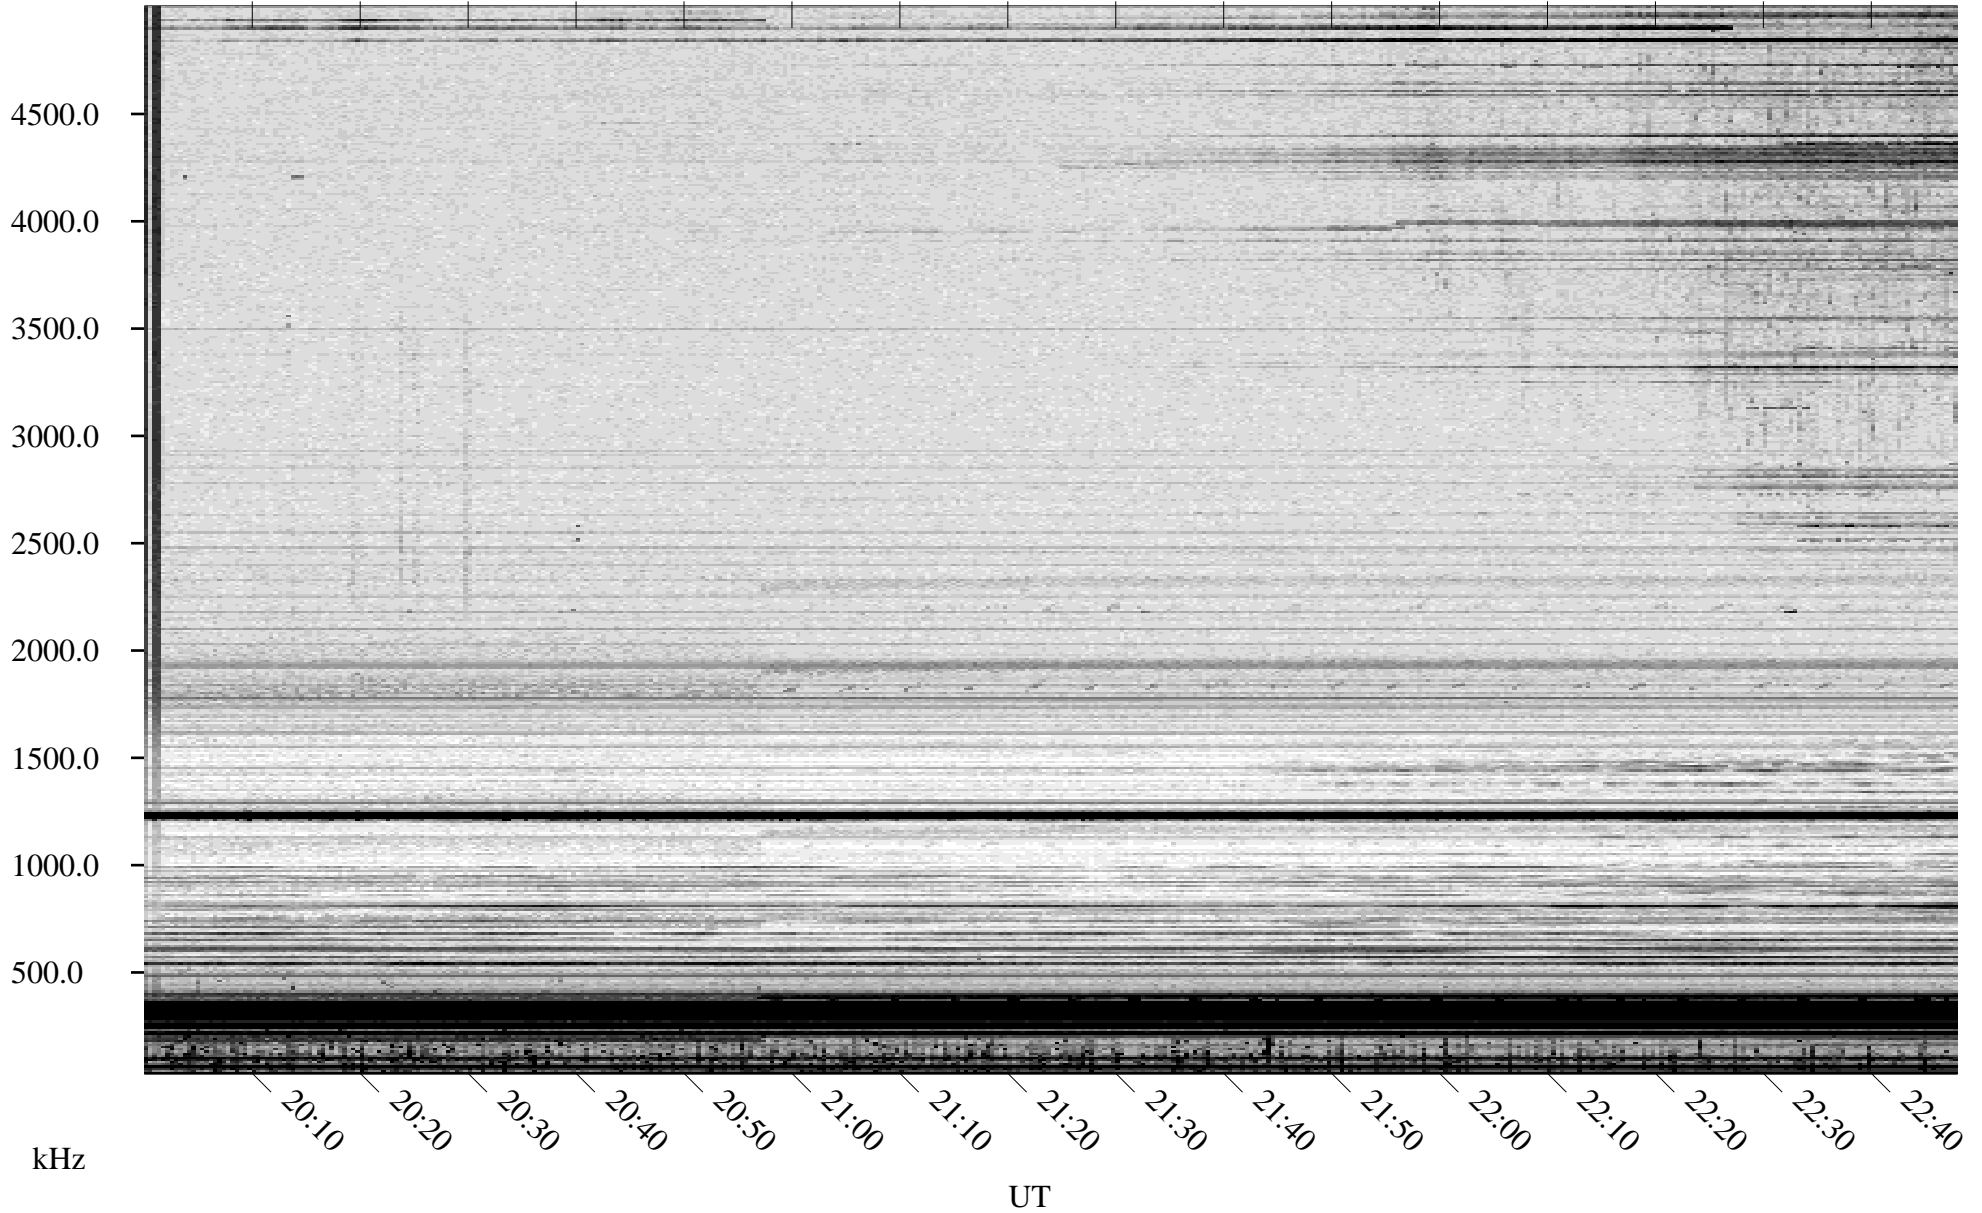

10/11/2008 Churchill, Manitoba

Linear Scale Black = 161 White = 15

ch082851.r00SUm max_12

Page 1

10/11/2008 Churchill, Manitoba

Linear Scale Black = 161 White = 15

ch082851.r00SUm max_12

Page 2

10/12/2008 Churchill, Manitoba

Linear Scale Black = 161 White = 15

ch082851.r00SUm max_12

Page 3

10/12/2008 Churchill, Manitoba

Linear Scale Black = 161 White = 15

ch082851.r00SUm max_12

Page 4

10/12/2008 Churchill, Manitoba

Linear Scale Black = 161 White = 15

ch082851.r00SUm max_12

Page 5

10/12/2008 Churchill, Manitoba

Linear Scale Black = 161 White = 15

ch08285l.r00SUm max_12

Page 6

10/12/2008 Churchill, Manitoba

Linear Scale Black = 161 White = 15

ch082851.r00SUm max_12

Page 7

10/12/2008 Churchill, Manitoba

Linear Scale Black = 161 White = 15

ch08285l.r00SUm max_12