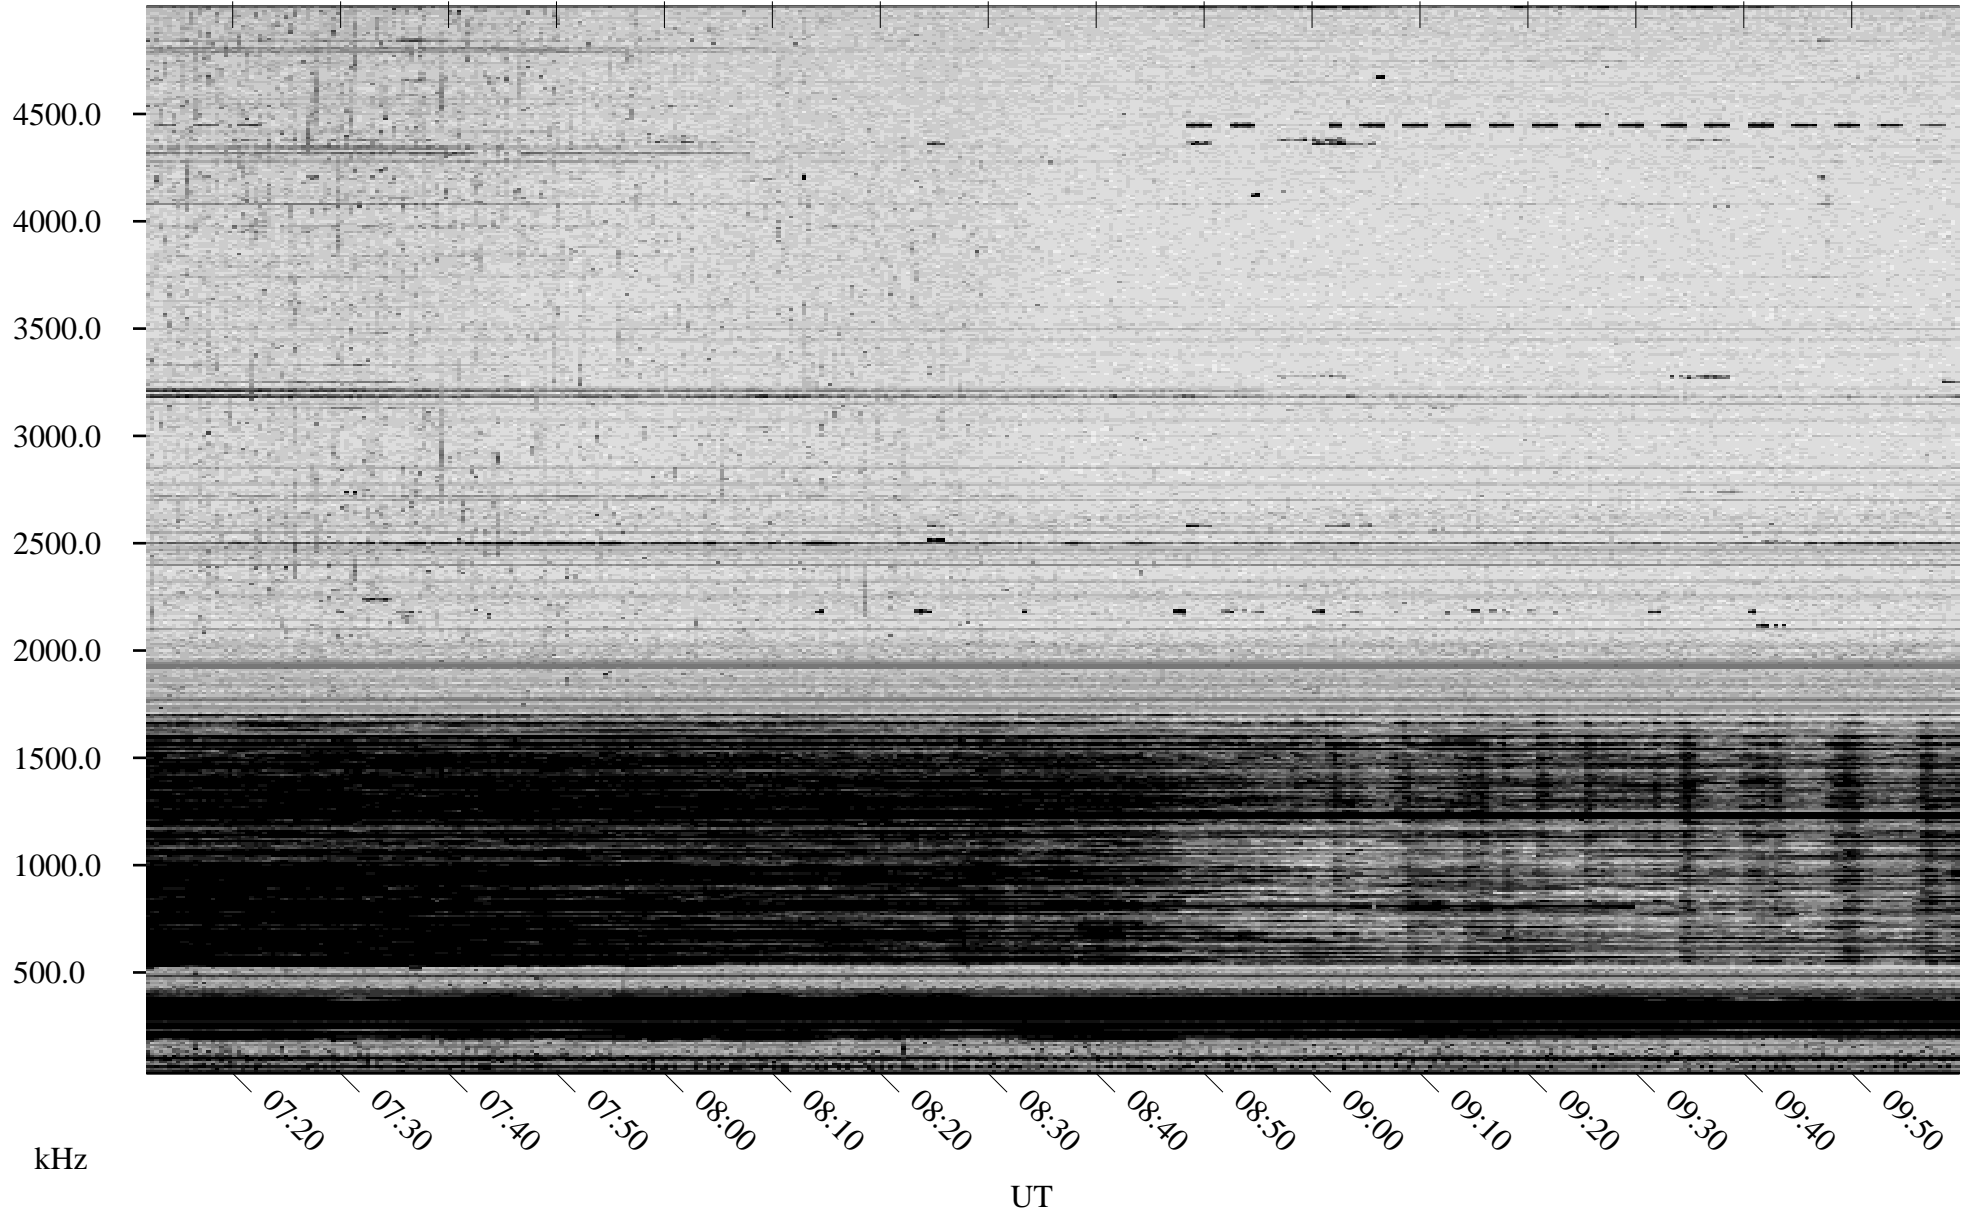

10/12/2008 Churchill, Manitoba

Linear Scale Black = 161 White = 15

ch08286l.r00SUm max_12

Page 1

10/12/2008 Churchill, Manitoba

Linear Scale Black = 161 White = 15

ch08286l.r00SUm max_12

Page 2

10/13/2008 Churchill, Manitoba

Linear Scale Black = 161 White = 15

ch08286l.r00SUm max_12

Page 3

10/13/2008 Churchill, Manitoba

Linear Scale Black = 161 White = 15

ch08286l.r00SUm max_12

Page 4

10/13/2008 Churchill, Manitoba

Linear Scale Black = 161 White = 15

ch08286l.r00SUm max_12

Page 5

10/13/2008 Churchill, Manitoba

Linear Scale Black = 161 White = 15

ch08286l.r00SUm max_12

Page 6

10/13/2008 Churchill, Manitoba

Linear Scale Black = 161 White = 15

ch08286l.r00SUm max_12

Page 7

10/13/2008 Churchill, Manitoba

Linear Scale Black = 161 White = 15

ch08286l.r00SUm max_12