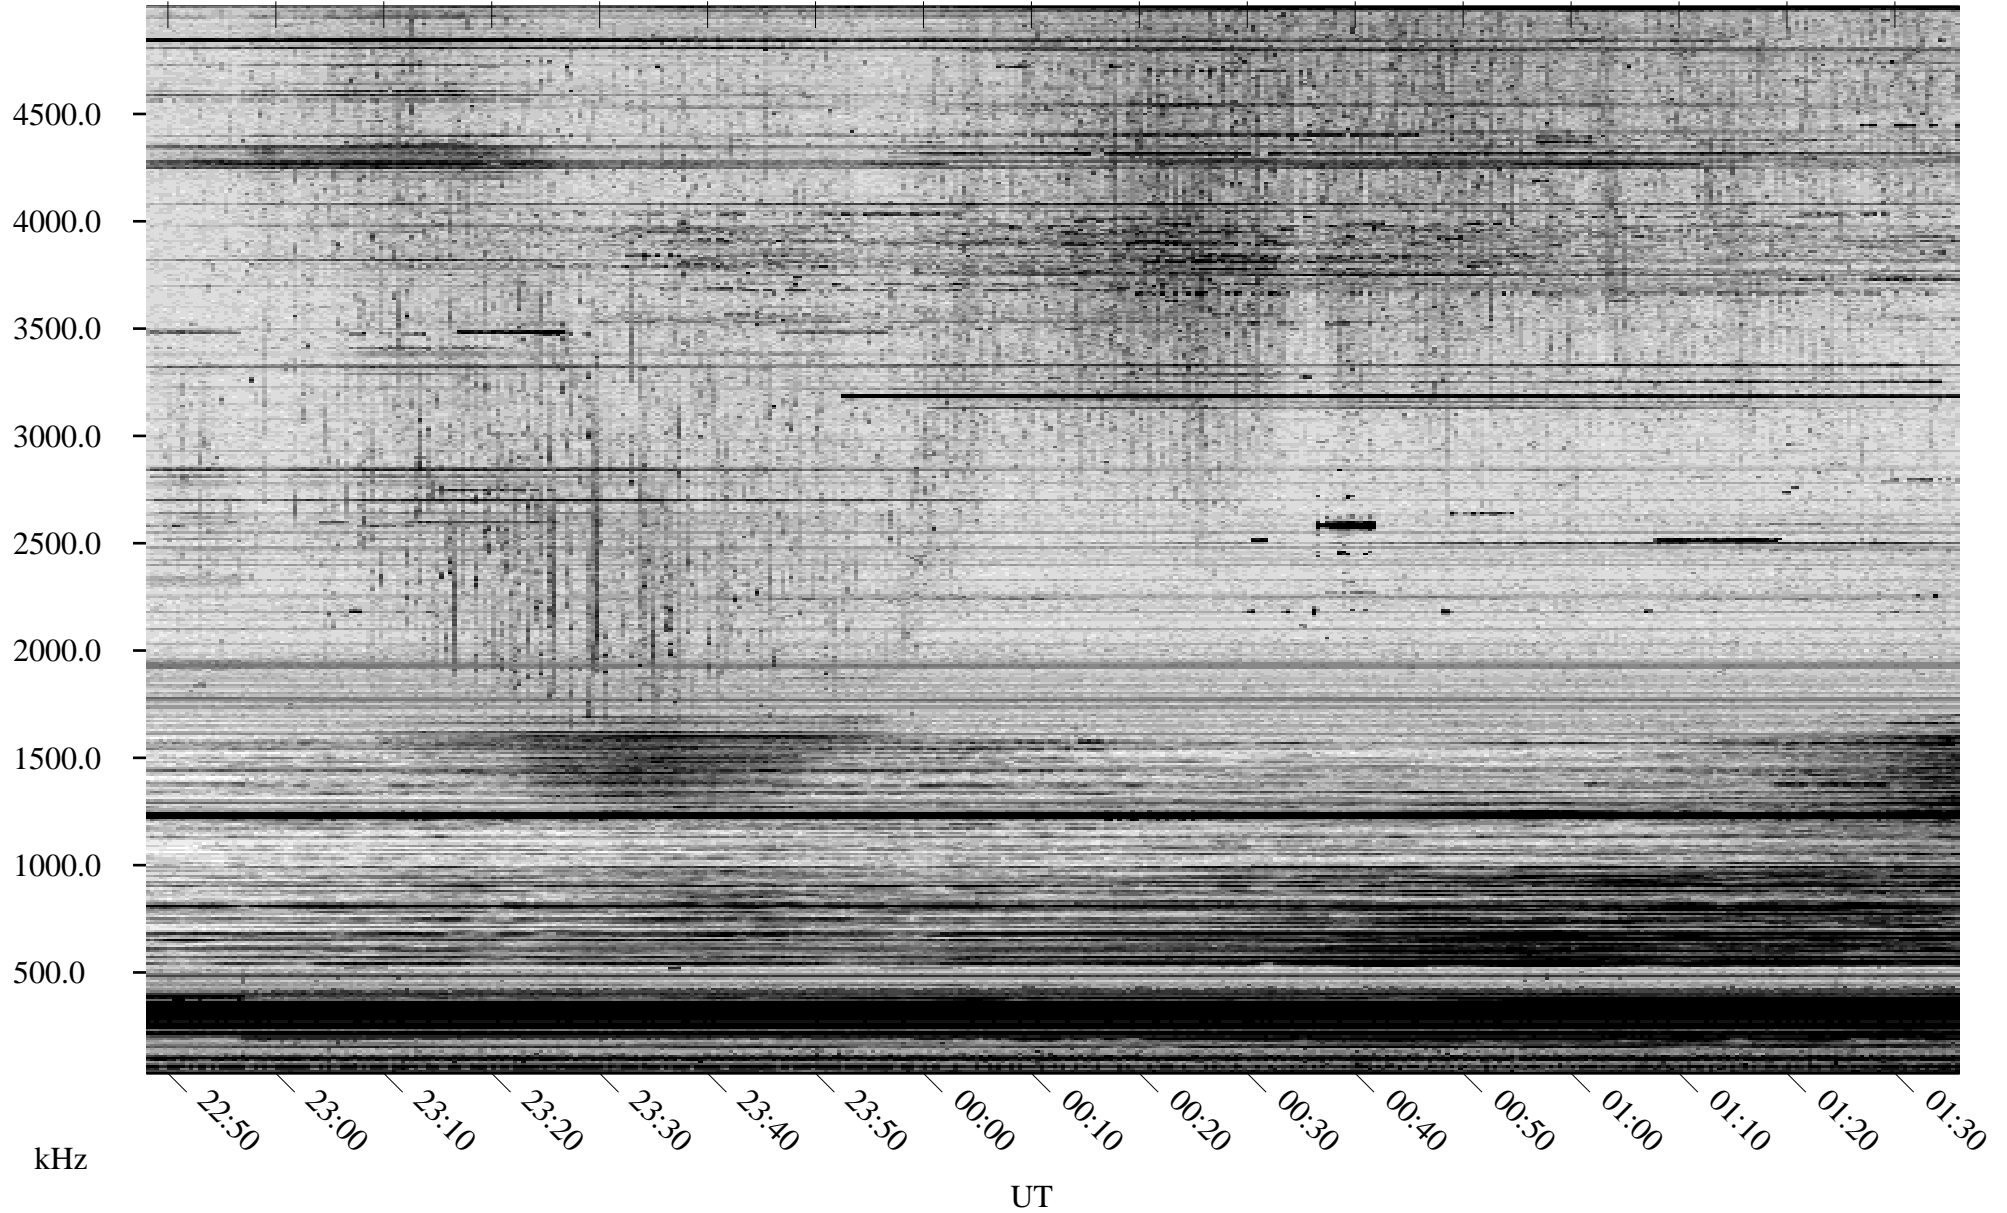

10/12/2008 Churchill, Manitoba

Linear Scale Black = 161 White = 15

ch08286l.r00SUm max_12

Page 1

10/12/2008 Churchill, Manitoba

Linear Scale Black = 161 White = 15

ch08286l.r00SUm max_12

Page 2

10/13/2008 Churchill, Manitoba

Linear Scale Black = 161 White = 15

ch08286l.r00SUm max_12

Page 3

10/13/2008 Churchill, Manitoba

Linear Scale Black = 161 White = 15

ch08286l.r00SUm max_12

Page 4

10/13/2008 Churchill, Manitoba

Linear Scale Black = 161 White = 15

ch08286l.r00SUm max_12

Page 5

10/13/2008 Churchill, Manitoba

Linear Scale Black = 161 White = 15

ch08286l.r00SUm max_12

Page 6

10/13/2008 Churchill, Manitoba

Linear Scale Black = 161 White = 15

ch08286l.r00SUm max_12

Page 7

10/13/2008 Churchill, Manitoba

Linear Scale Black = 161 White = 15

ch08286l.r00SUm max_12