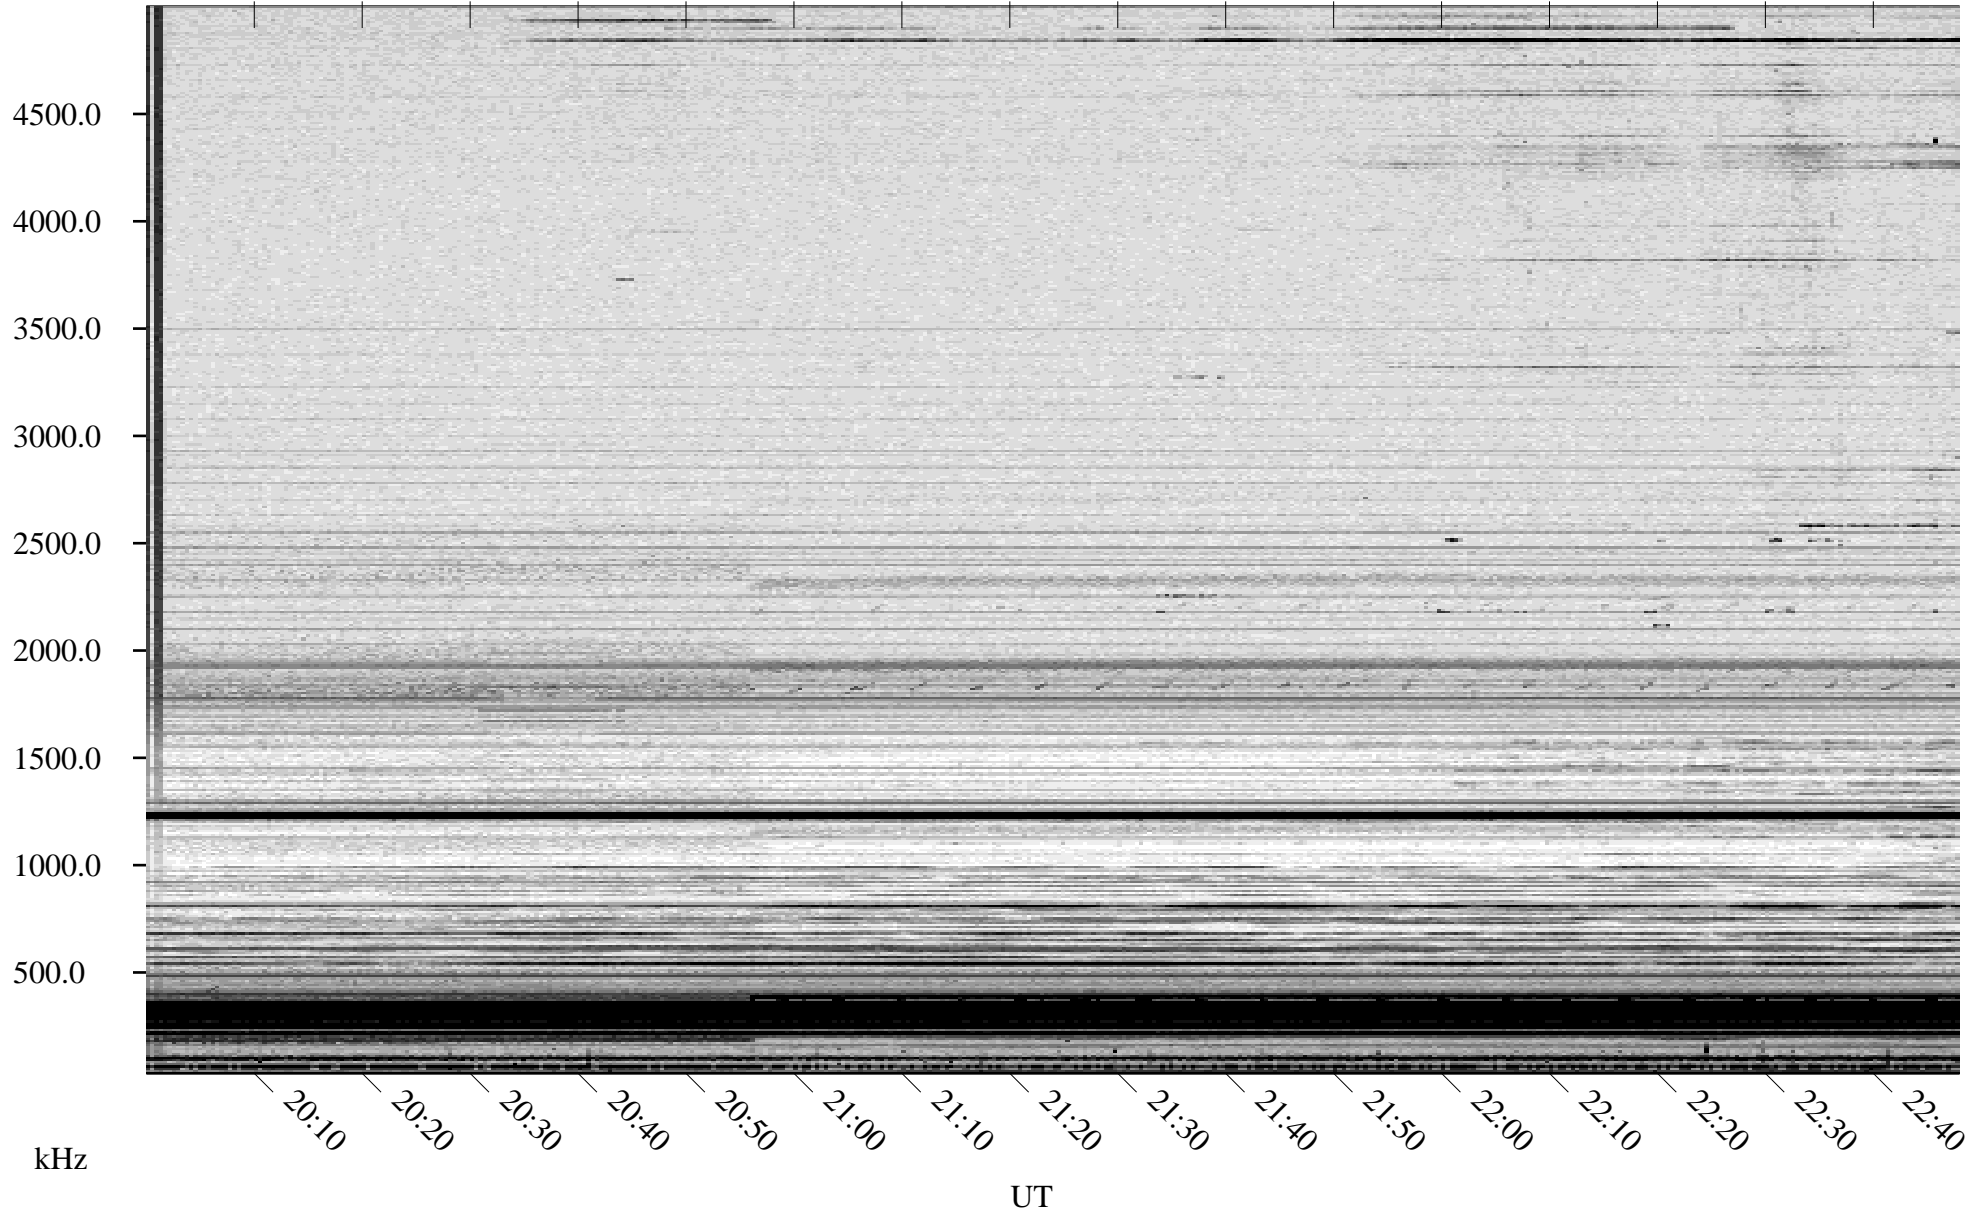

10/12/2008 Churchill, Manitoba

Linear Scale Black = 161 White = 15

ch08286l.r00SUm max_12

Page 1

10/12/2008 Churchill, Manitoba

Linear Scale Black = 161 White = 15

ch08286l.r00SUm max_12

Page 2

10/13/2008 Churchill, Manitoba

Linear Scale Black = 161 White = 15

ch08286l.r00SUm max_12

Page 3

10/13/2008 Churchill, Manitoba

Linear Scale Black = 161 White = 15

ch08286l.r00SUm max_12

Page 4

10/13/2008 Churchill, Manitoba

Linear Scale Black = 161 White = 15

ch08286l.r00SUm max_12

Page 5

10/13/2008 Churchill, Manitoba

Linear Scale Black = 161 White = 15

ch08286l.r00SUm max_12

Page 6

10/13/2008 Churchill, Manitoba

Linear Scale Black = 161 White = 15

ch08286l.r00SUm max_12

Page 7

10/13/2008 Churchill, Manitoba

Linear Scale Black = 161 White = 15

ch08286l.r00SUm max_12