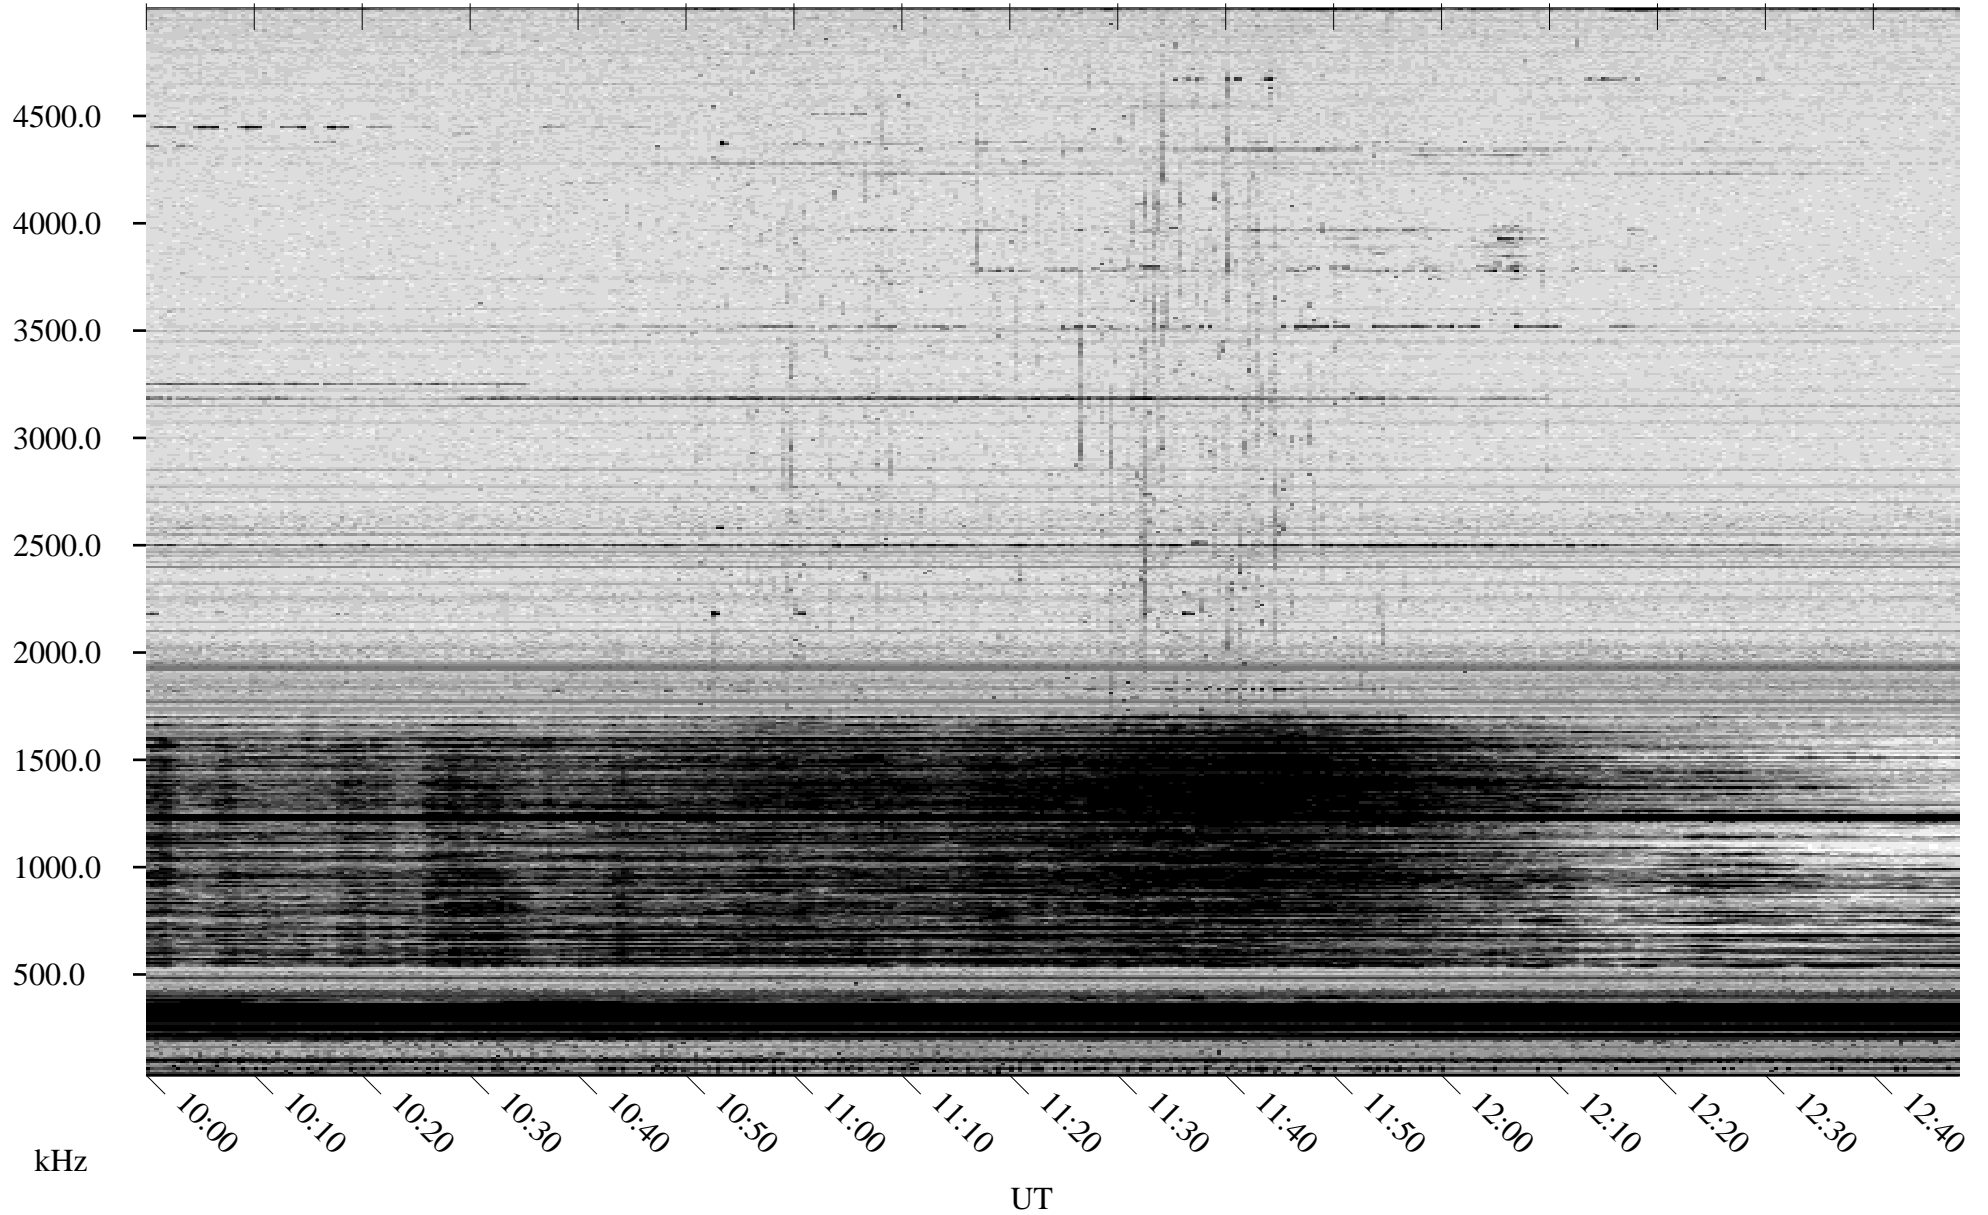

10/12/2008 Churchill, Manitoba

Linear Scale Black = 161 White = 15

ch08286l.r00SUm max_12

Page 1

10/12/2008 Churchill, Manitoba

Linear Scale Black = 161 White = 15

ch08286l.r00SUm max_12

Page 2

10/13/2008 Churchill, Manitoba

Linear Scale Black = 161 White = 15

ch08286l.r00SUm max_12

Page 3

10/13/2008 Churchill, Manitoba

Linear Scale Black = 161 White = 15

ch08286l.r00SUm max_12

Page 4

10/13/2008 Churchill, Manitoba

Linear Scale Black = 161 White = 15

ch08286l.r00SUm max_12

Page 5

10/13/2008 Churchill, Manitoba

Linear Scale Black = 161 White = 15

ch08286l.r00SUm max_12

Page 6

10/13/2008 Churchill, Manitoba

Linear Scale Black = 161 White = 15

ch08286l.r00SUm max_12

Page 7

10/13/2008 Churchill, Manitoba

Linear Scale Black = 161 White = 15

ch08286l.r00SUm max_12