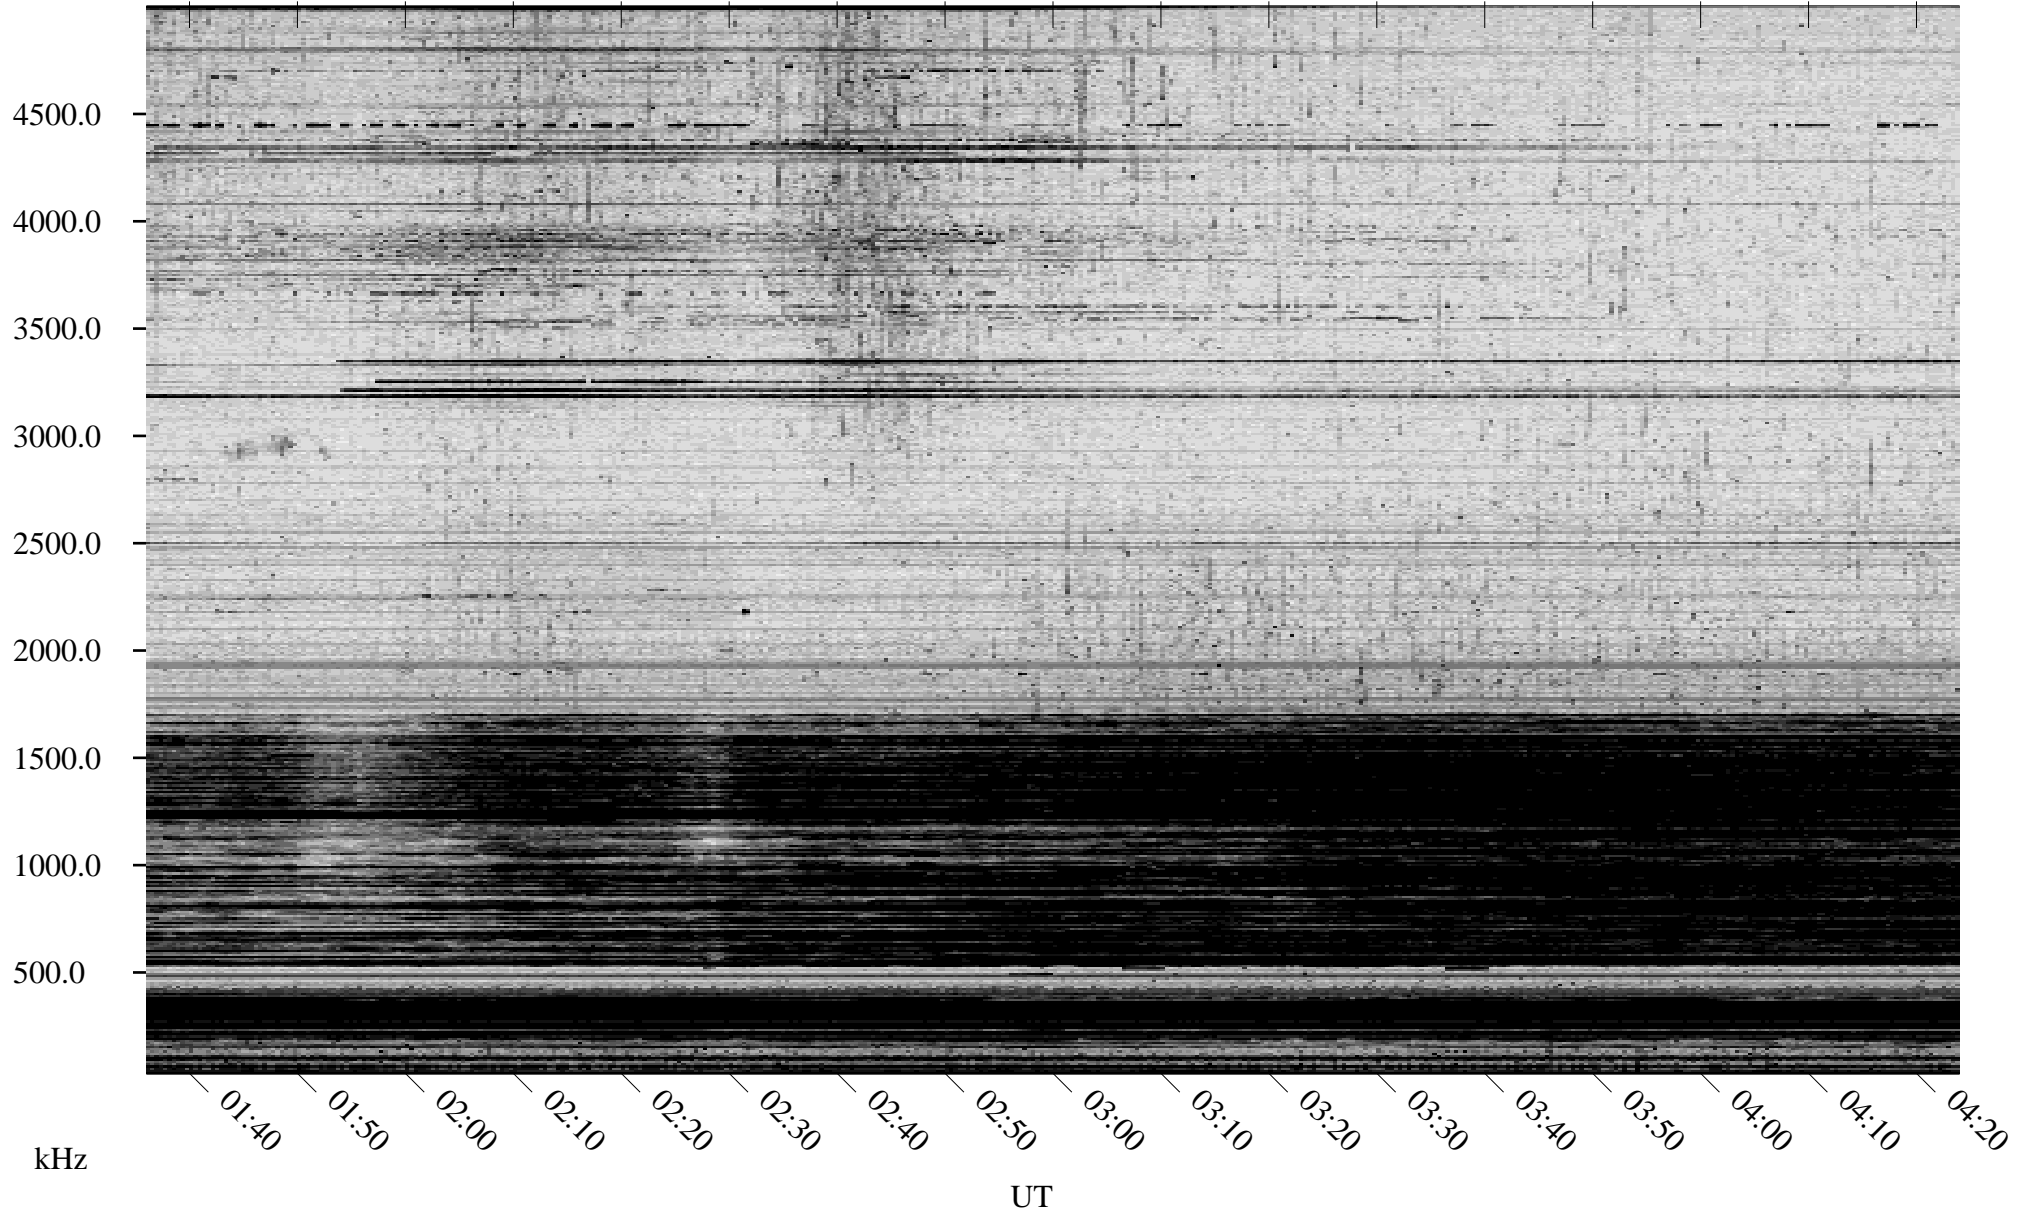

10/12/2008 Churchill, Manitoba

Linear Scale Black = 161 White = 15

ch08286l.r00SUm max_12

Page 1

10/12/2008 Churchill, Manitoba

Linear Scale Black = 161 White = 15

ch08286l.r00SUm max_12

Page 2

10/13/2008 Churchill, Manitoba

Linear Scale Black = 161 White = 15

ch08286l.r00SUm max_12

Page 3

10/13/2008 Churchill, Manitoba

Linear Scale Black = 161 White = 15

ch08286l.r00SUm max_12

Page 4

10/13/2008 Churchill, Manitoba

Linear Scale Black = 161 White = 15

ch08286l.r00SUm max_12

Page 5

10/13/2008 Churchill, Manitoba

Linear Scale Black = 161 White = 15

ch08286l.r00SUm max_12

Page 6

10/13/2008 Churchill, Manitoba

Linear Scale Black = 161 White = 15

ch08286l.r00SUm max_12

Page 7

10/13/2008 Churchill, Manitoba

Linear Scale Black = 161 White = 15

ch08286l.r00SUm max_12