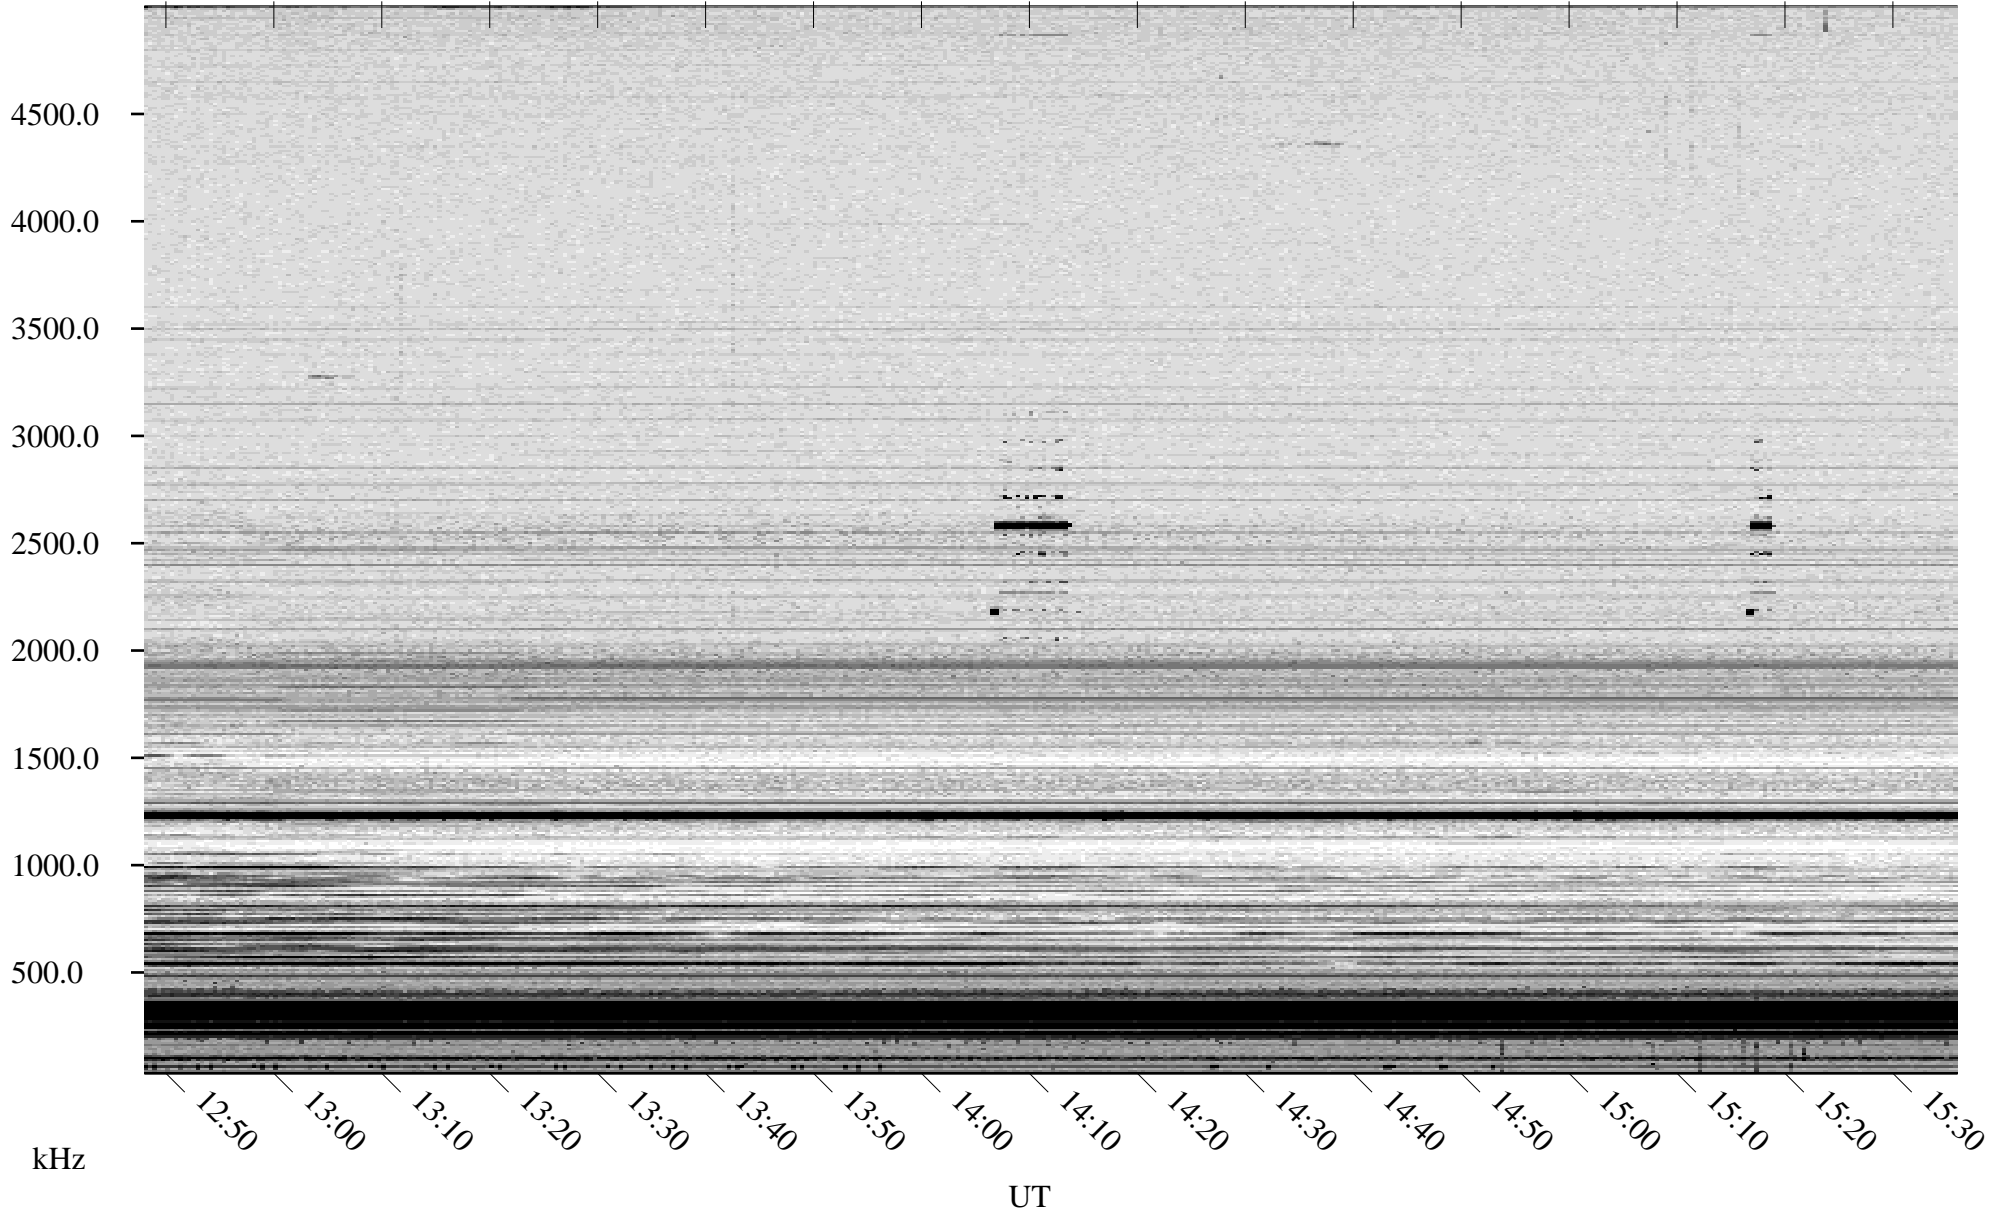

10/12/2008 Churchill, Manitoba

Linear Scale Black = 161 White = 15

ch08286l.r00SUm max_12

Page 1

10/12/2008 Churchill, Manitoba

Linear Scale Black = 161 White = 15

ch08286l.r00SUm max_12

Page 2

10/13/2008 Churchill, Manitoba

Linear Scale Black = 161 White = 15

ch08286l.r00SUm max_12

Page 3

10/13/2008 Churchill, Manitoba

Linear Scale Black = 161 White = 15

ch08286l.r00SUm max_12

Page 4

10/13/2008 Churchill, Manitoba

Linear Scale Black = 161 White = 15

ch08286l.r00SUm max_12

Page 5

10/13/2008 Churchill, Manitoba

Linear Scale Black = 161 White = 15

ch08286l.r00SUm max_12

Page 6

10/13/2008 Churchill, Manitoba

Linear Scale Black = 161 White = 15

ch08286l.r00SUm max_12

Page 7

10/13/2008 Churchill, Manitoba

Linear Scale Black = 161 White = 15

ch08286l.r00SUm max_12