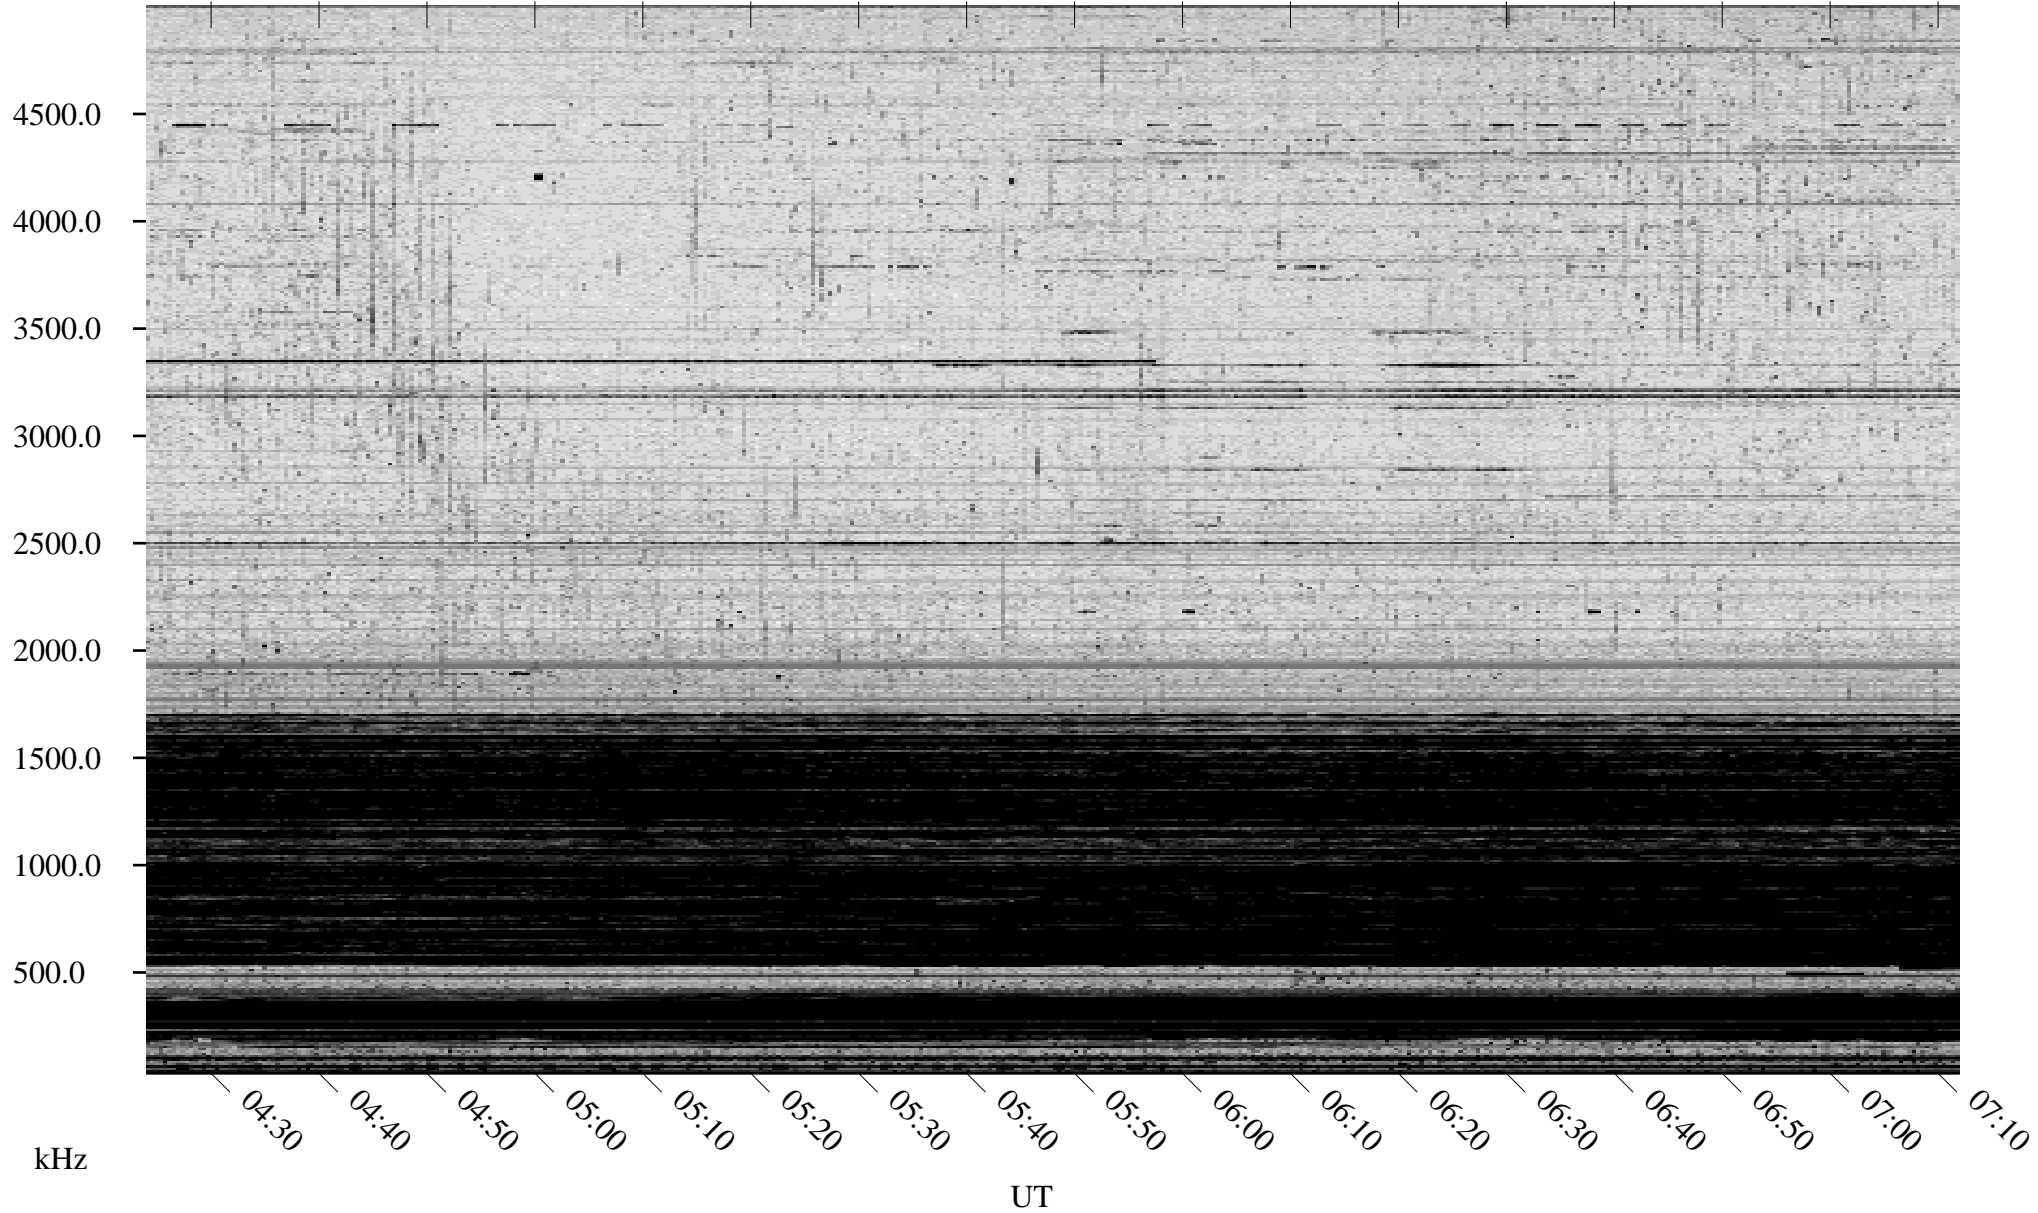

10/12/2008 Churchill, Manitoba

Linear Scale Black = 161 White = 15

ch08286l.r00SUm max_12

Page 1

10/12/2008 Churchill, Manitoba

Linear Scale Black = 161 White = 15

ch08286l.r00SUm max_12

Page 2

10/13/2008 Churchill, Manitoba

Linear Scale Black = 161 White = 15

ch08286l.r00SUm max_12

Page 3

10/13/2008 Churchill, Manitoba

Linear Scale Black = 161 White = 15

ch08286l.r00SUm max_12

Page 4

10/13/2008 Churchill, Manitoba

Linear Scale Black = 161 White = 15

ch08286l.r00SUm max_12

Page 5

10/13/2008 Churchill, Manitoba

Linear Scale Black = 161 White = 15

ch08286l.r00SUm max_12

Page 6

10/13/2008 Churchill, Manitoba

Linear Scale Black = 161 White = 15

ch08286l.r00SUm max_12

Page 7

10/13/2008 Churchill, Manitoba

Linear Scale Black = 161 White = 15

ch08286l.r00SUm max_12