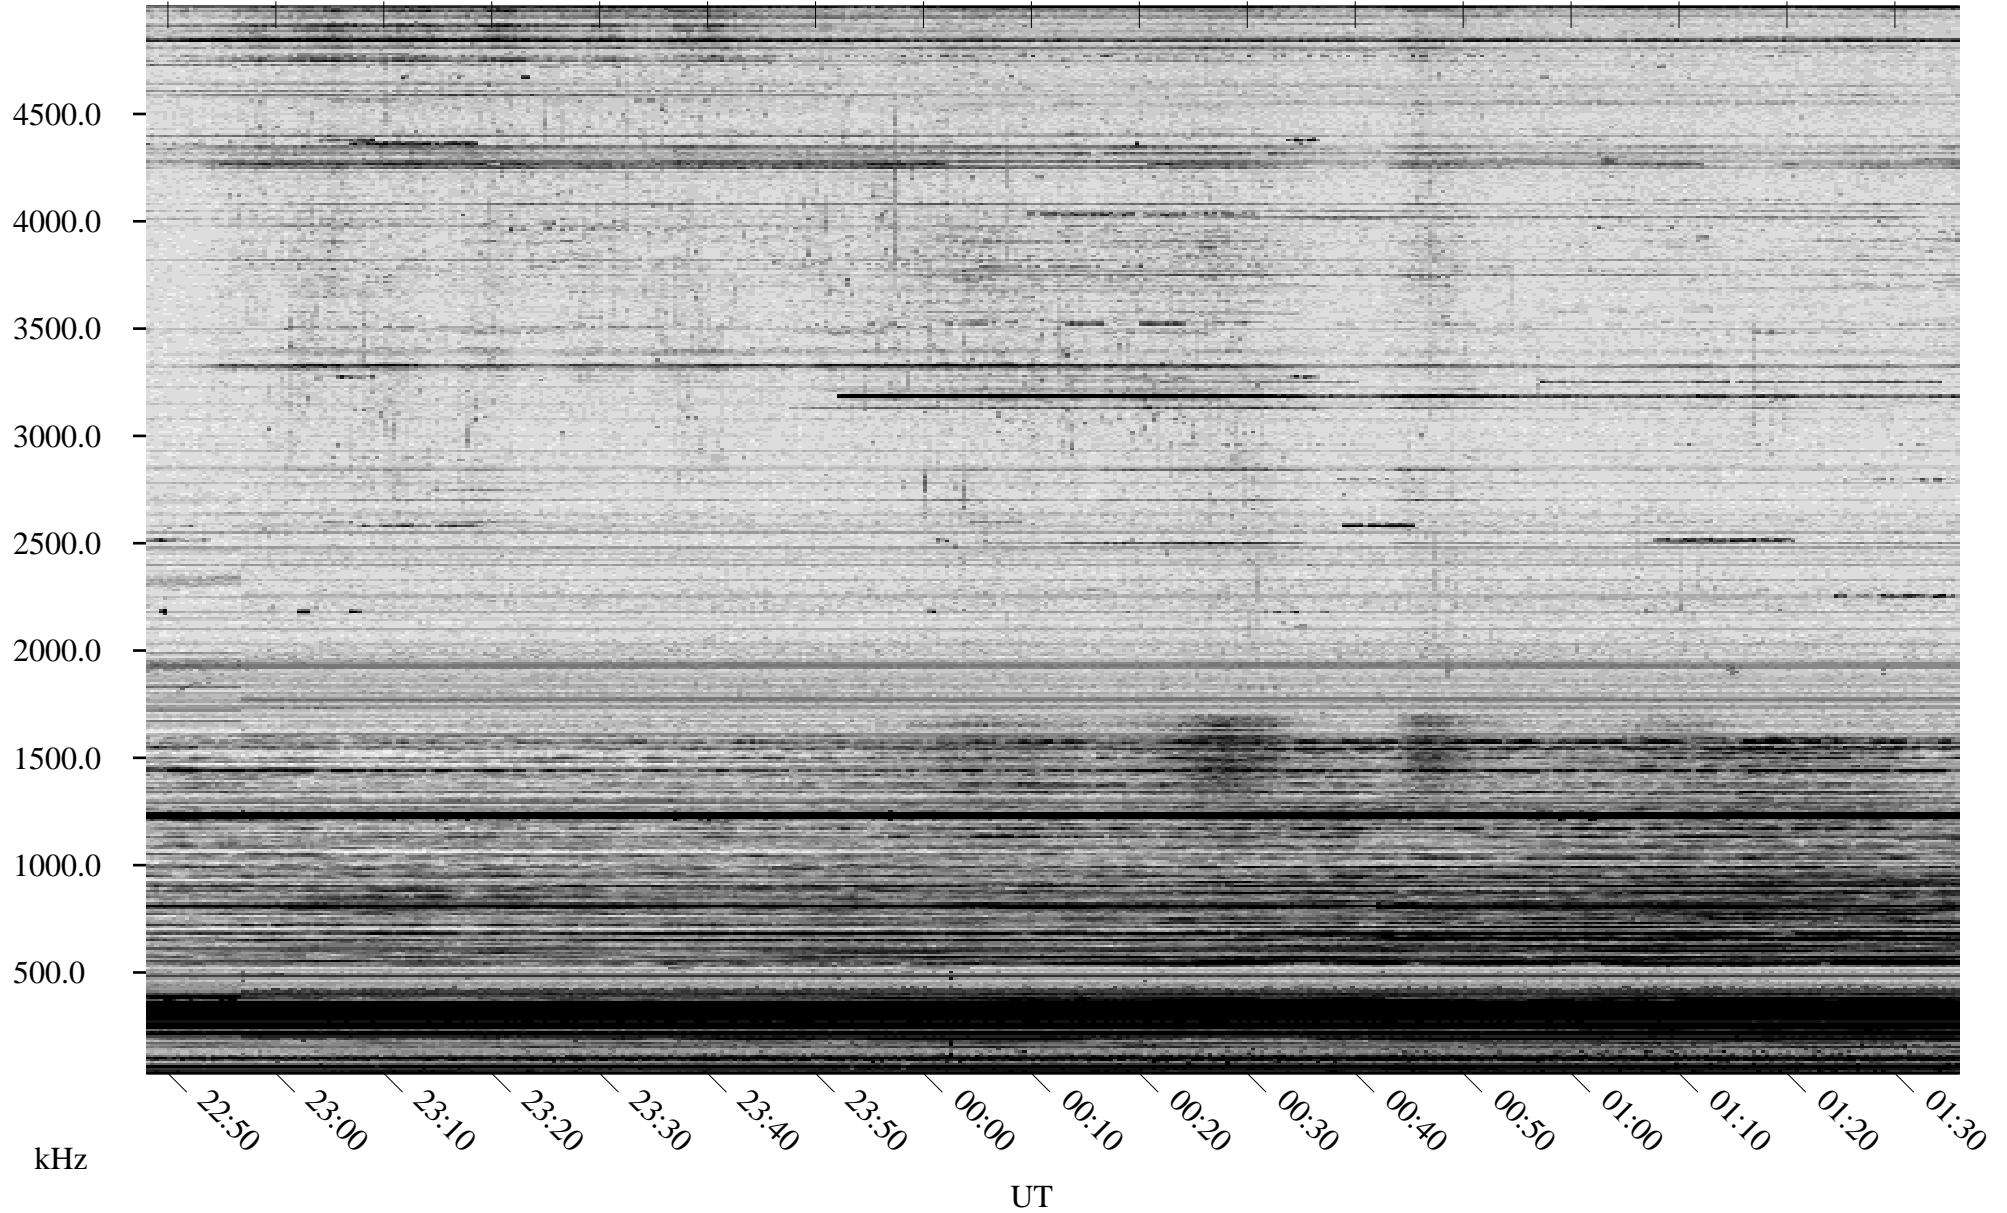

10/13/2008 Churchill, Manitoba

Linear Scale Black = 161 White = 15

ch08287l.r00SUm max_12

Page 1

10/13/2008 Churchill, Manitoba

Linear Scale Black = 161 White = 15

ch08287l.r00SUm max_12

Page 2

10/14/2008 Churchill, Manitoba

Linear Scale Black = 161 White = 15

ch08287l.r00SUm max_12

Page 3

10/14/2008 Churchill, Manitoba

Linear Scale Black = 161 White = 15

ch08287l.r00SUm max_12

Page 4

10/14/2008 Churchill, Manitoba

Linear Scale Black = 161 White = 15

ch08287l.r00SUm max_12

Page 5

10/14/2008 Churchill, Manitoba

Linear Scale Black = 161 White = 15

ch08287l.r00SUm max_12

Page 6

10/14/2008 Churchill, Manitoba

Linear Scale Black = 161 White = 15

ch08287l.r00SUm max_12

Page 7

10/14/2008 Churchill, Manitoba

Linear Scale Black = 161 White = 15

ch08287l.r00SUm max_12

Page 8