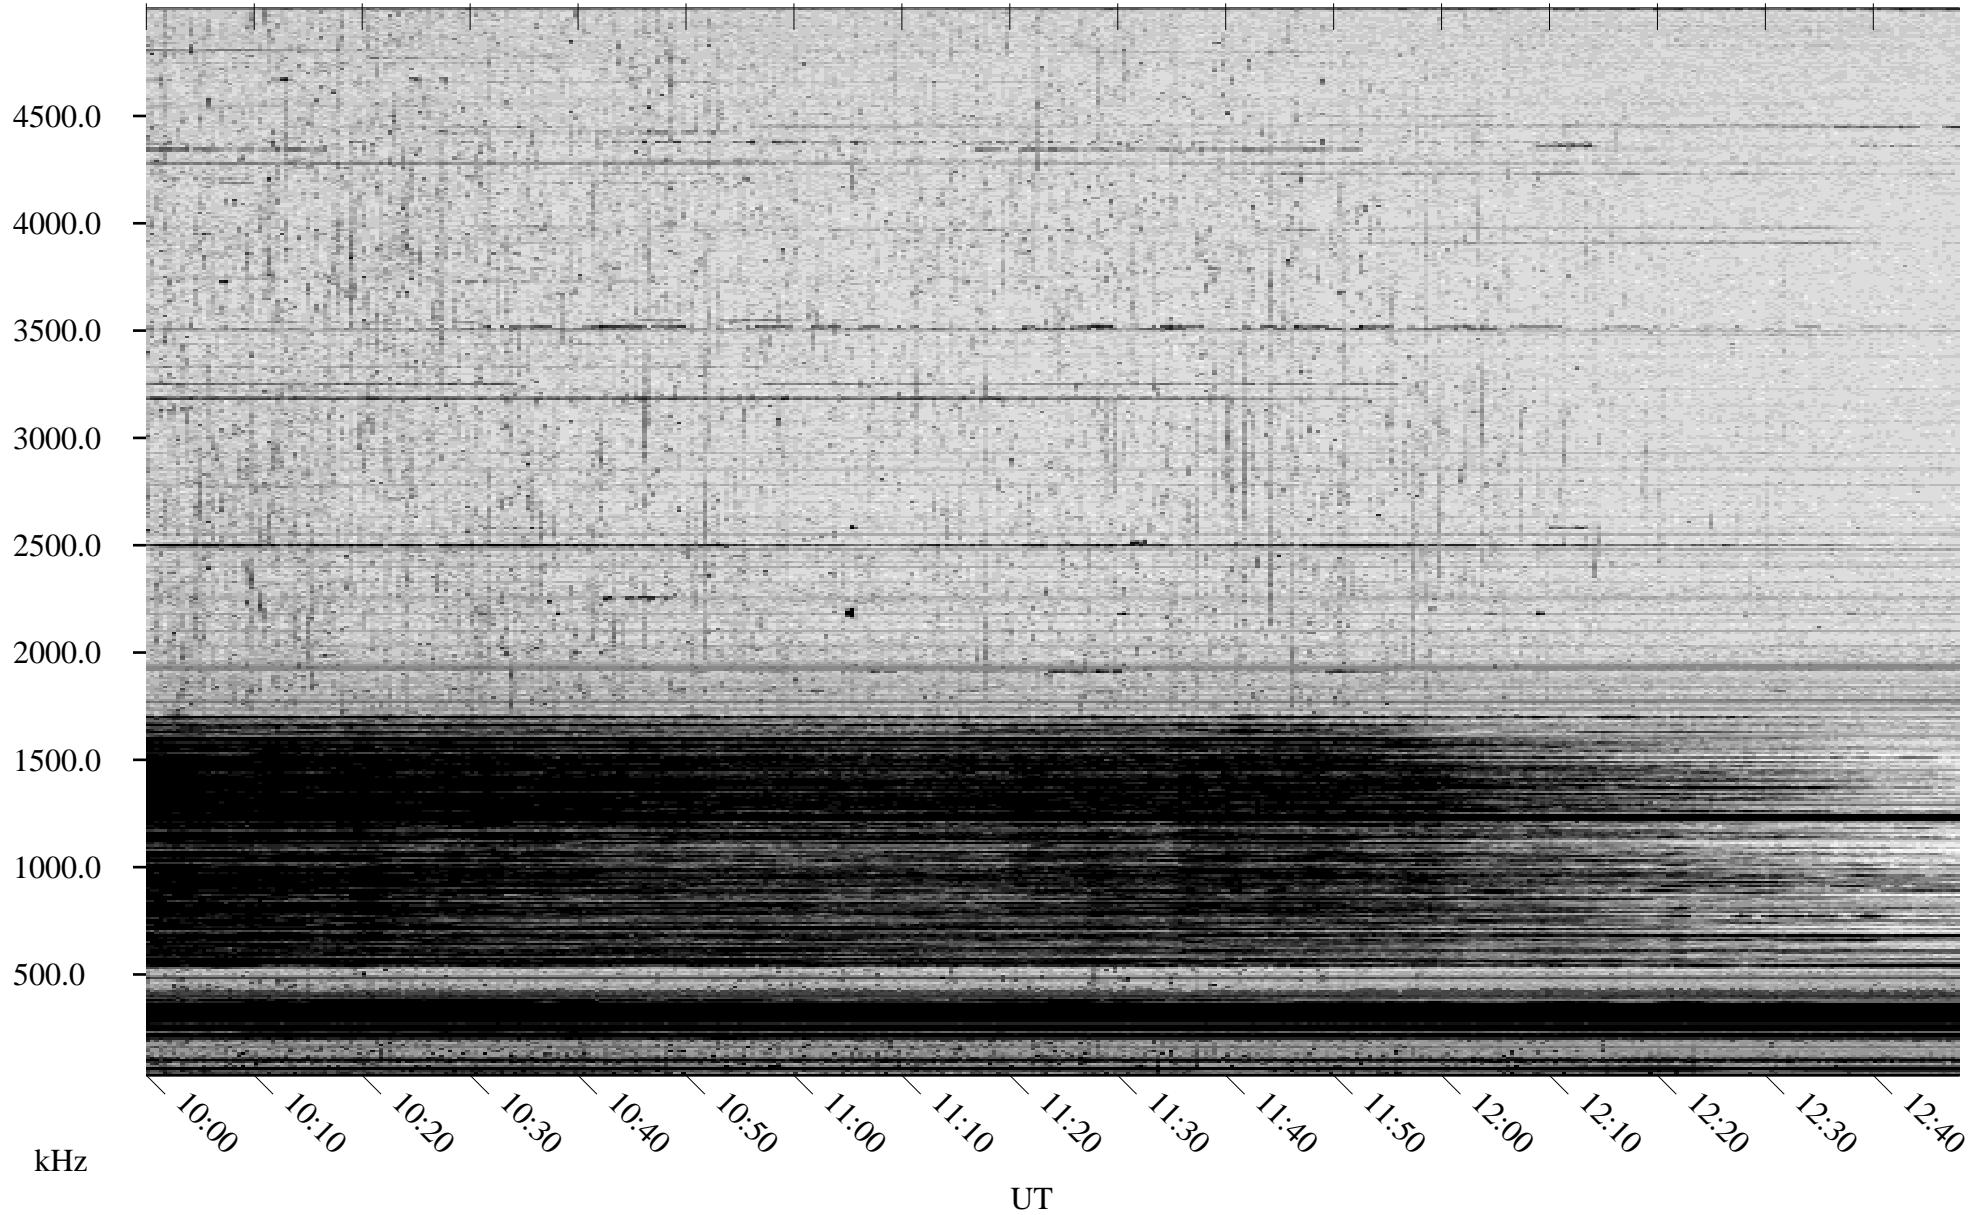

10/13/2008 Churchill, Manitoba

Linear Scale Black = 161 White = 15

ch08287l.r00SUm max_12

Page 1

10/13/2008 Churchill, Manitoba

Linear Scale Black = 161 White = 15

ch08287l.r00SUm max_12

Page 2

10/14/2008 Churchill, Manitoba

Linear Scale Black = 161 White = 15

ch08287l.r00SUm max_12

Page 3

10/14/2008 Churchill, Manitoba

Linear Scale Black = 161 White = 15

ch08287l.r00SUm max_12

Page 4

10/14/2008 Churchill, Manitoba

Linear Scale Black = 161 White = 15

ch08287l.r00SUm max_12

Page 5

10/14/2008 Churchill, Manitoba

Linear Scale Black = 161 White = 15

ch08287l.r00SUm max_12

Page 6

10/14/2008 Churchill, Manitoba

Linear Scale Black = 161 White = 15

ch08287l.r00SUm max_12

Page 7

10/14/2008 Churchill, Manitoba

Linear Scale Black = 161 White = 15

ch08287l.r00SUm max_12

Page 8