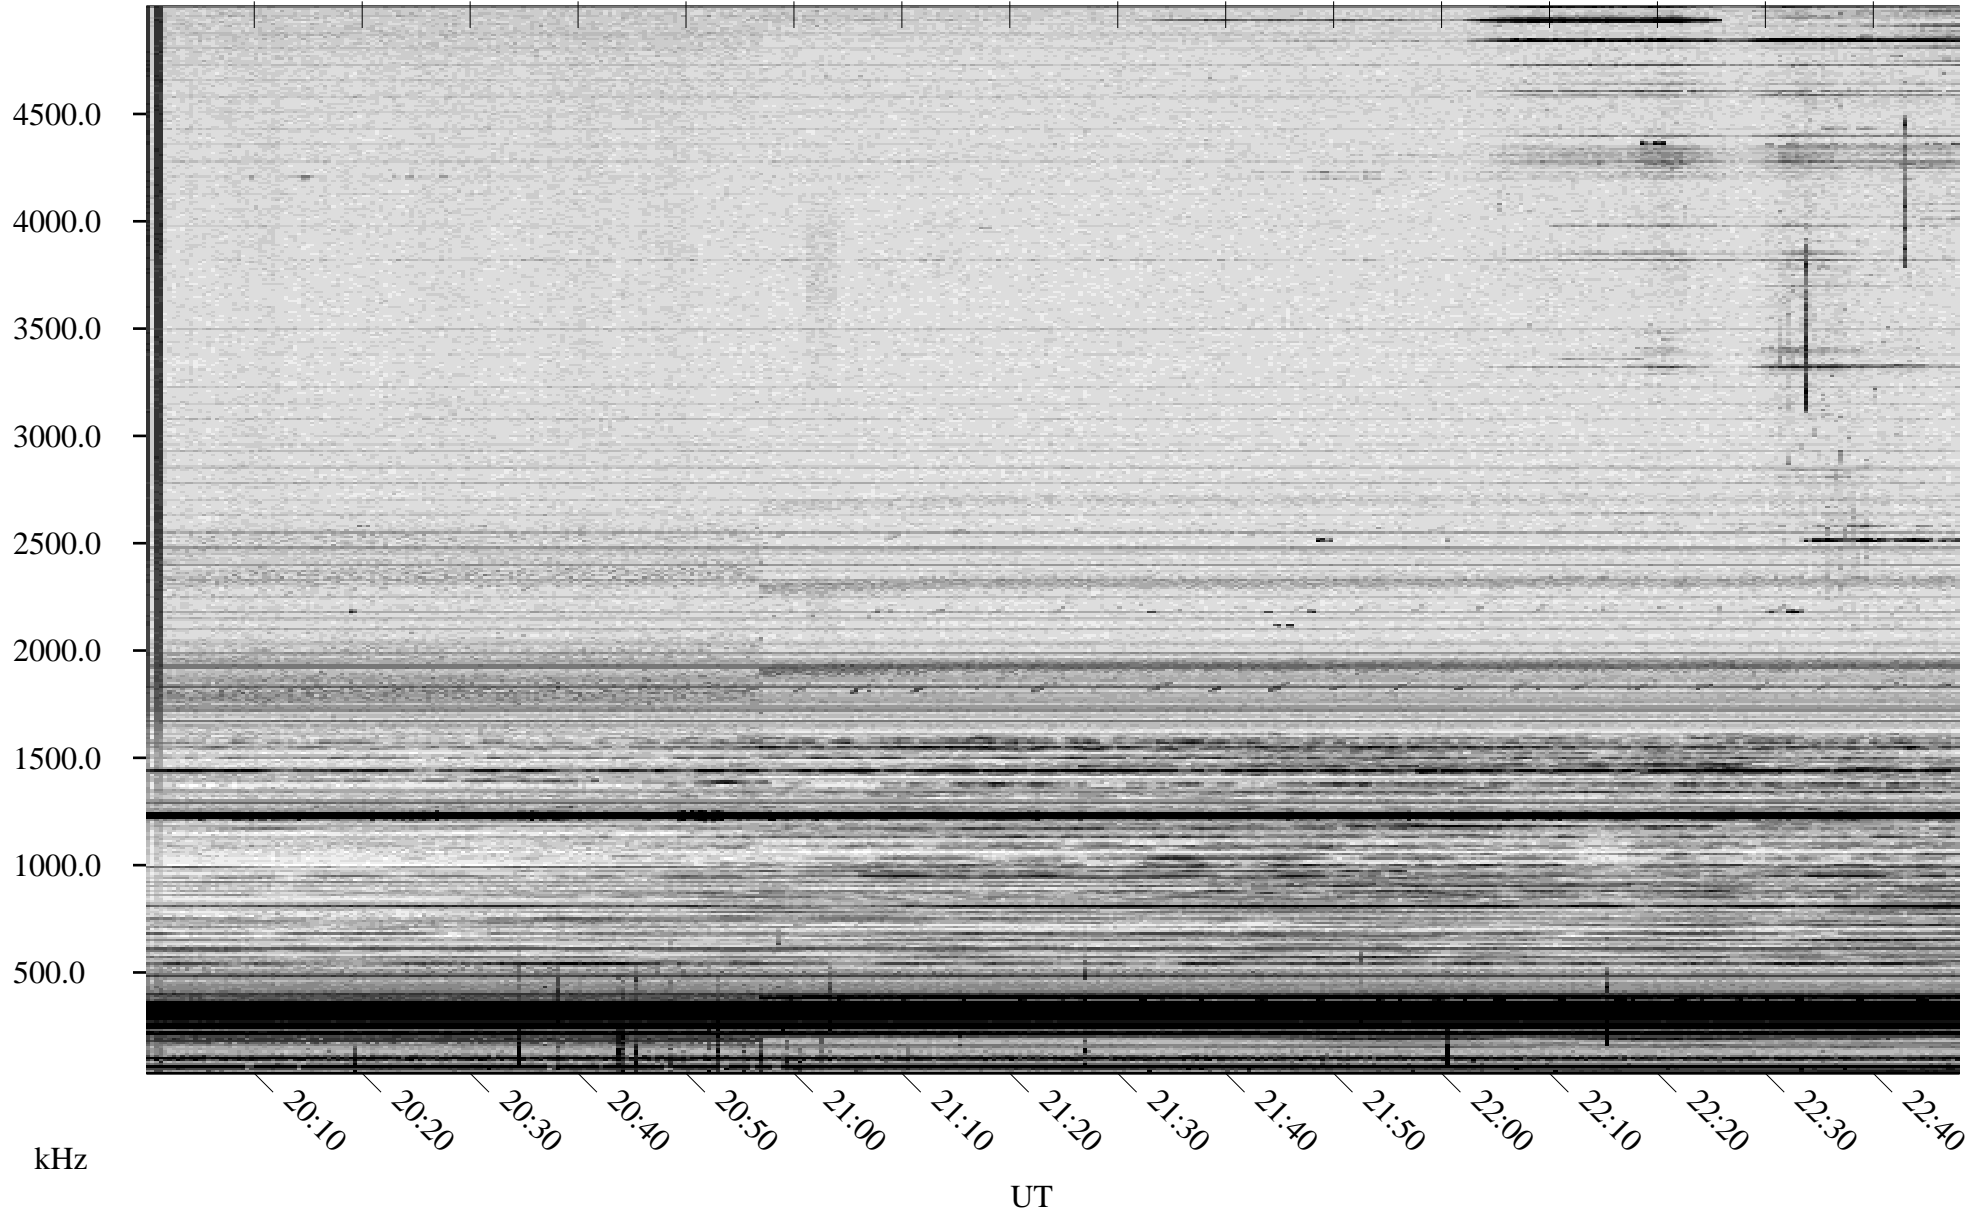

10/13/2008 Churchill, Manitoba

Linear Scale Black = 161 White = 15

ch08287l.r00SUm max_12

Page 1

10/13/2008 Churchill, Manitoba

Linear Scale Black = 161 White = 15

ch08287l.r00SUm max_12

Page 2

10/14/2008 Churchill, Manitoba

Linear Scale Black = 161 White = 15

ch08287l.r00SUm max_12

Page 3

10/14/2008 Churchill, Manitoba

Linear Scale Black = 161 White = 15

ch08287l.r00SUm max_12

Page 4

10/14/2008 Churchill, Manitoba

Linear Scale Black = 161 White = 15

ch08287l.r00SUm max_12

Page 5

10/14/2008 Churchill, Manitoba

Linear Scale Black = 161 White = 15

ch08287l.r00SUm max_12

Page 6

10/14/2008 Churchill, Manitoba

Linear Scale Black = 161 White = 15

ch08287l.r00SUm max_12

Page 7

10/14/2008 Churchill, Manitoba

Linear Scale Black = 161 White = 15

ch08287l.r00SUm max_12

Page 8