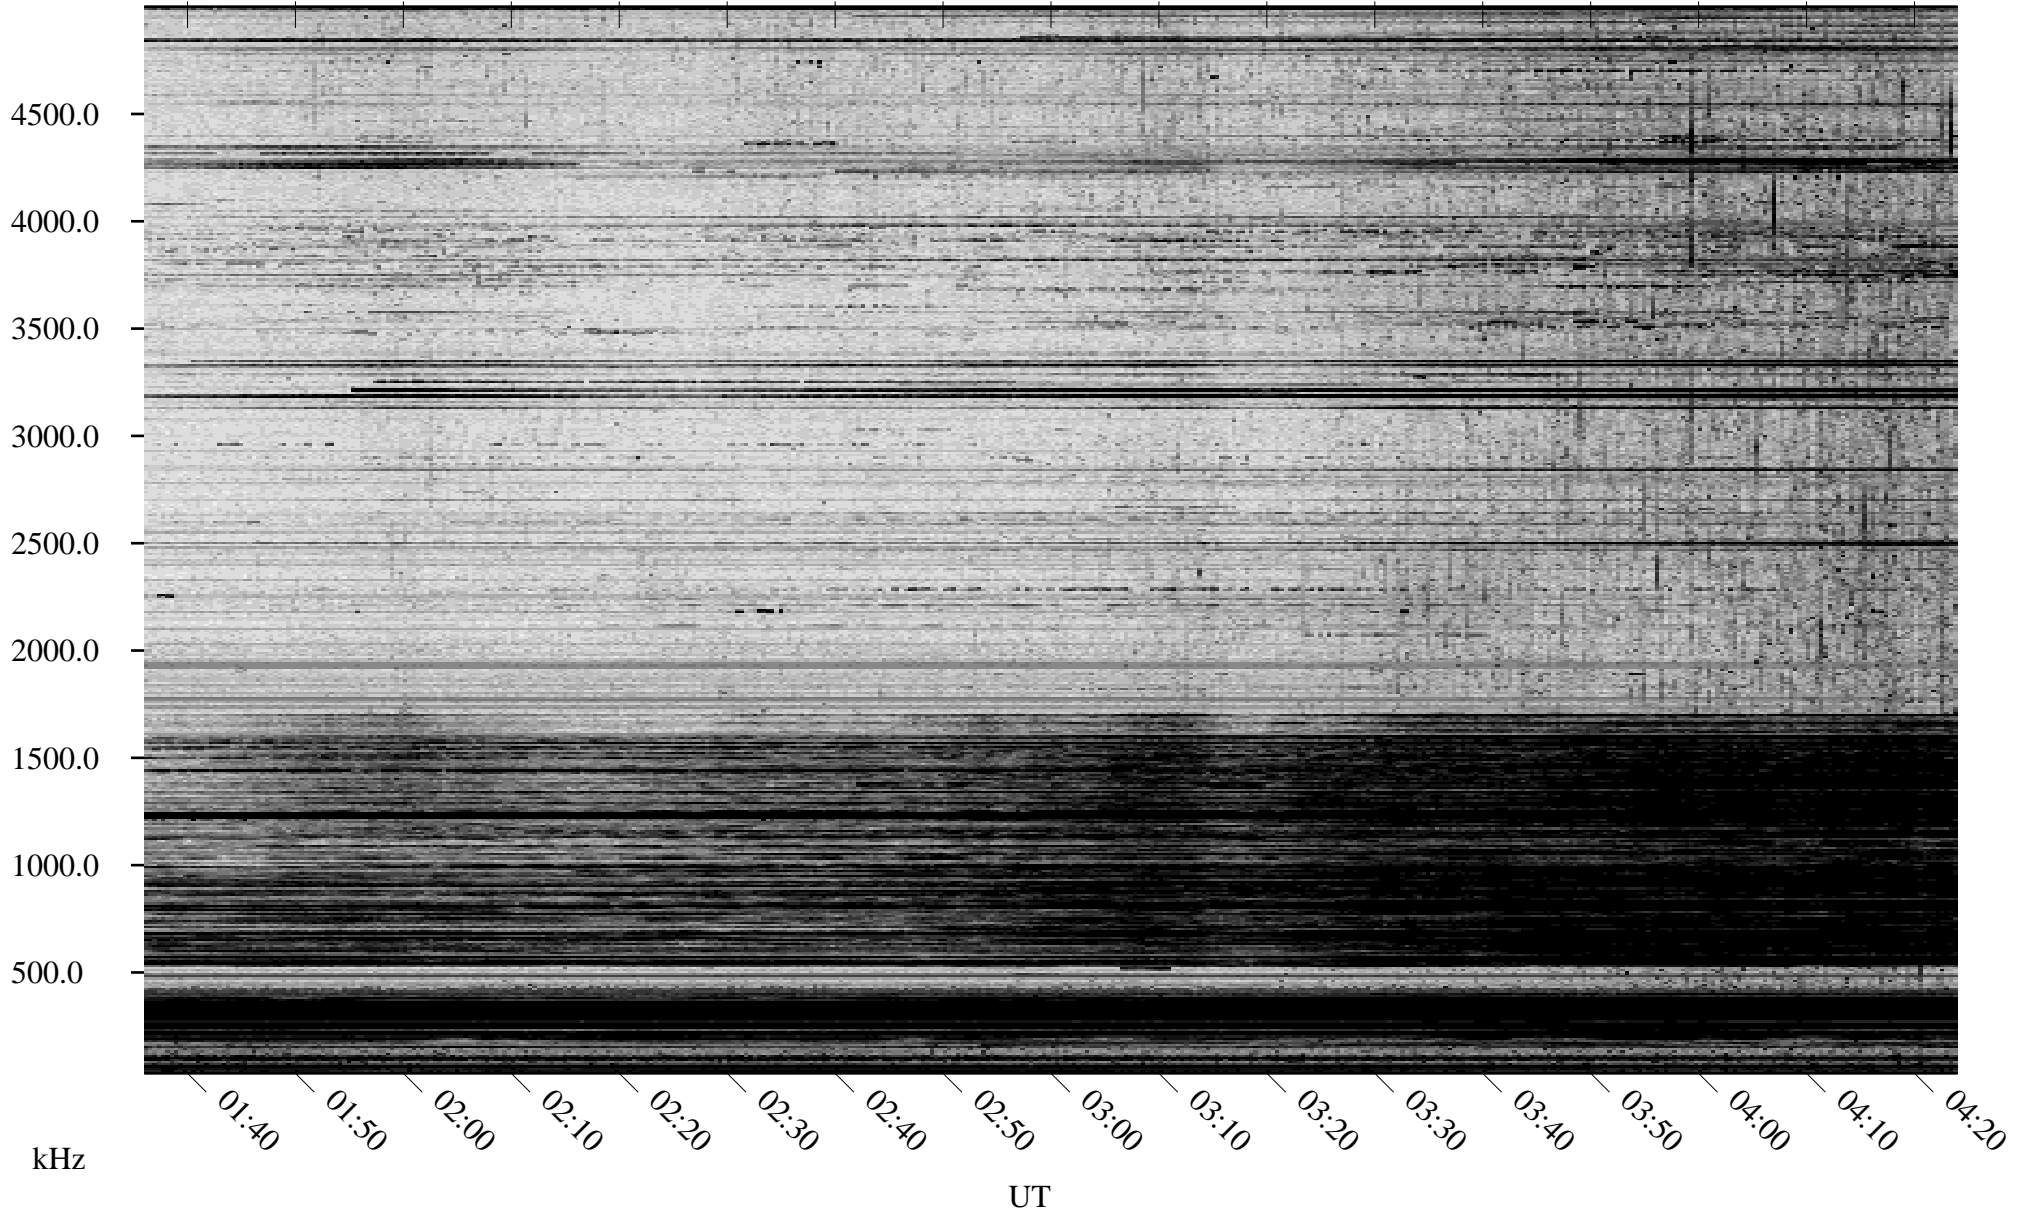

10/13/2008 Churchill, Manitoba

Linear Scale Black = 161 White = 15

ch08287l.r00SUm max_12

Page 1

10/13/2008 Churchill, Manitoba

Linear Scale Black = 161 White = 15

ch08287l.r00SUm max_12

Page 2

10/14/2008 Churchill, Manitoba

Linear Scale Black = 161 White = 15

ch08287l.r00SUm max_12

Page 3

10/14/2008 Churchill, Manitoba

Linear Scale Black = 161 White = 15

ch08287l.r00SUm max_12

Page 4

10/14/2008 Churchill, Manitoba

Linear Scale Black = 161 White = 15

ch08287l.r00SUm max_12

Page 5

10/14/2008 Churchill, Manitoba

Linear Scale Black = 161 White = 15

ch08287l.r00SUm max_12

Page 6

10/14/2008 Churchill, Manitoba

Linear Scale Black = 161 White = 15

ch08287l.r00SUm max_12

Page 7

10/14/2008 Churchill, Manitoba

Linear Scale Black = 161 White = 15

ch08287l.r00SUm max_12

Page 8