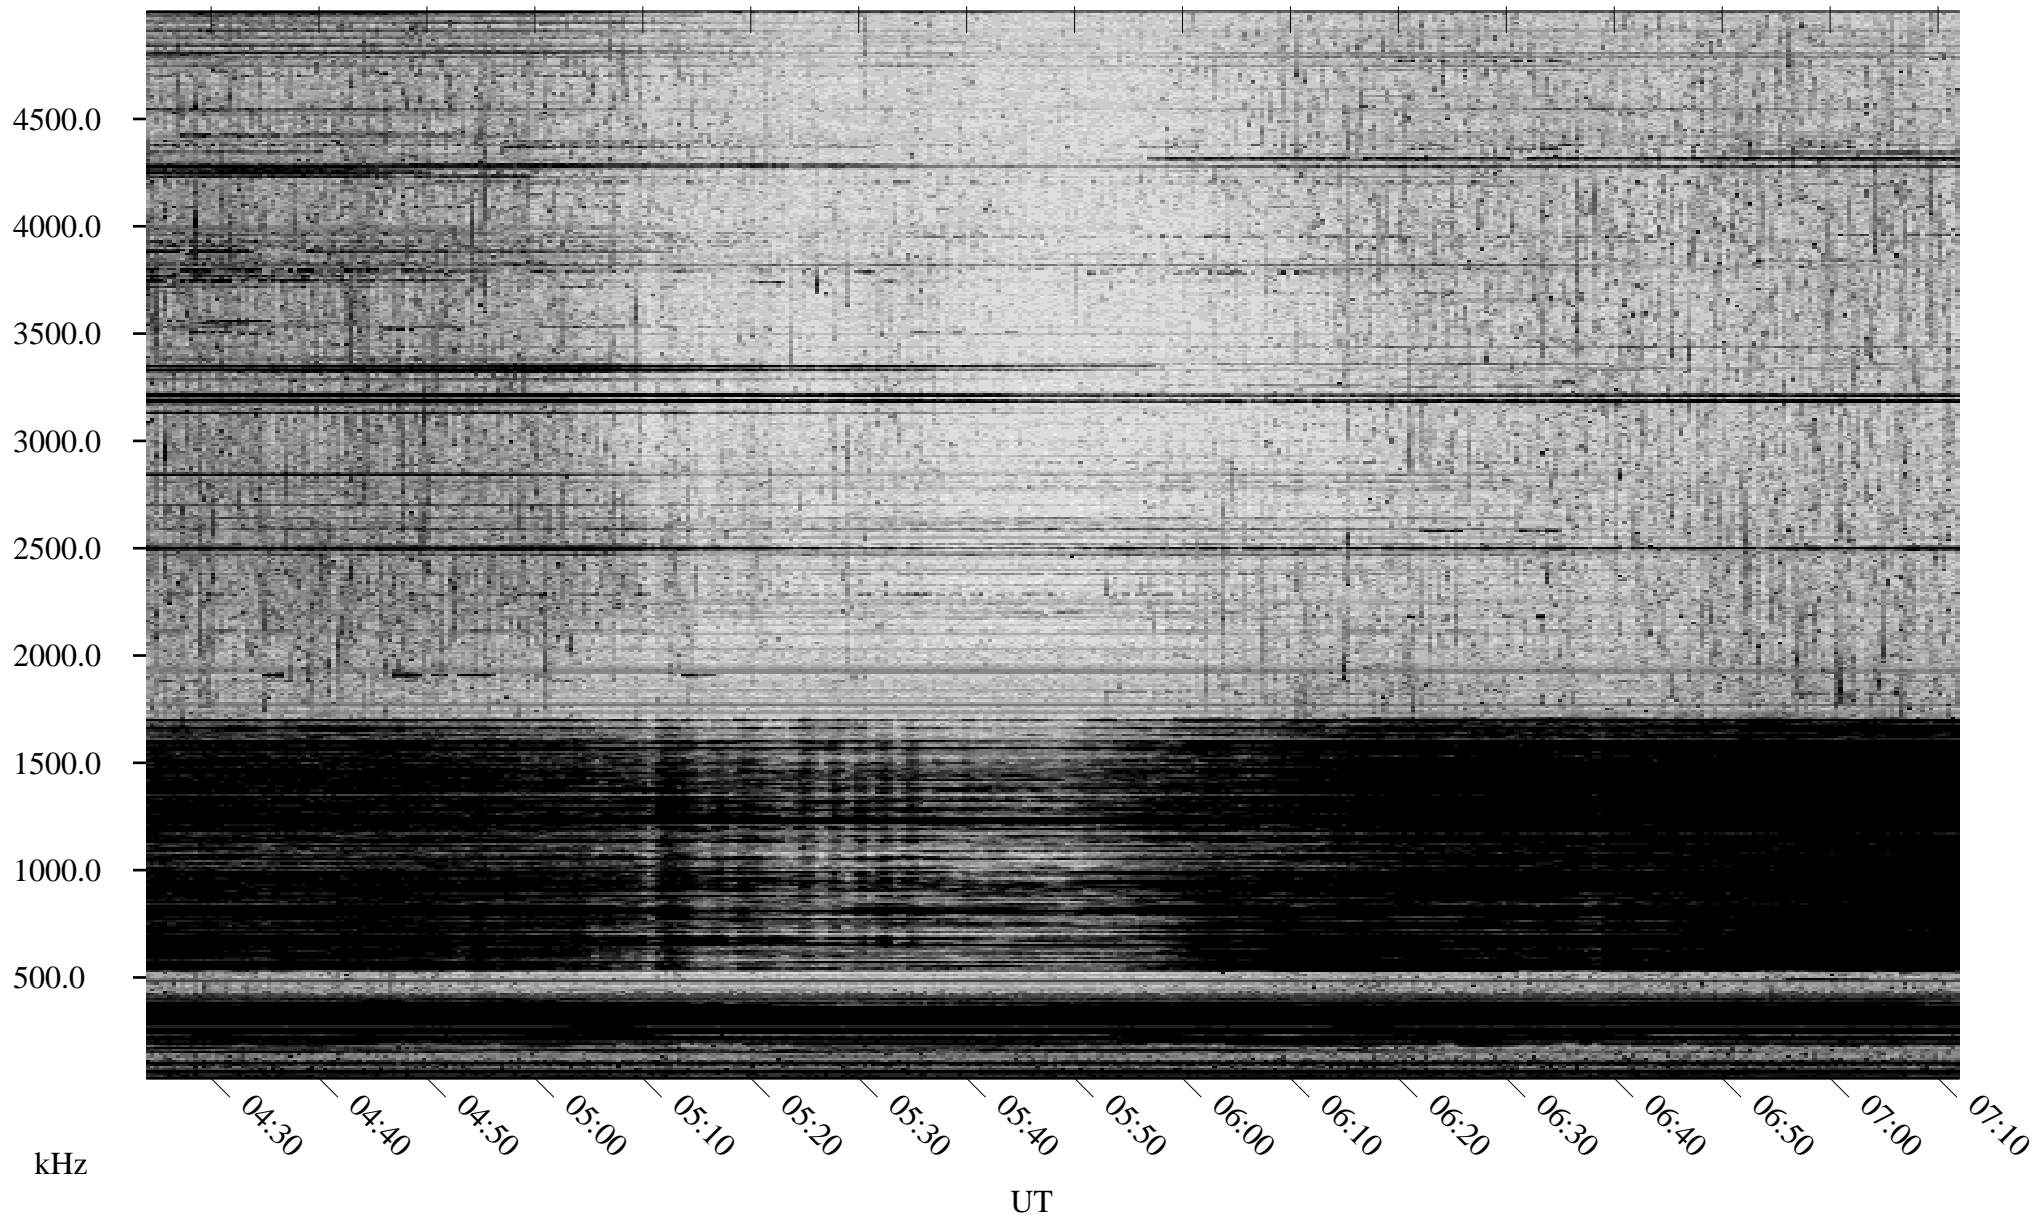

10/13/2008 Churchill, Manitoba

Linear Scale Black = 161 White = 15

ch08287l.r00SUm max_12

Page 1

10/13/2008 Churchill, Manitoba

Linear Scale Black = 161 White = 15

ch08287l.r00SUm max_12

Page 2

10/14/2008 Churchill, Manitoba

Linear Scale Black = 161 White = 15

ch08287l.r00SUm max_12

Page 3

10/14/2008 Churchill, Manitoba

Linear Scale Black = 161 White = 15

ch08287l.r00SUm max_12

Page 4

10/14/2008 Churchill, Manitoba

Linear Scale Black = 161 White = 15

ch08287l.r00SUm max_12

Page 5

10/14/2008 Churchill, Manitoba

Linear Scale Black = 161 White = 15

ch08287l.r00SUm max_12

Page 6

10/14/2008 Churchill, Manitoba

Linear Scale Black = 161 White = 15

ch08287l.r00SUm max_12

Page 7

10/14/2008 Churchill, Manitoba

Linear Scale Black = 161 White = 15

ch08287l.r00SUm max_12

Page 8