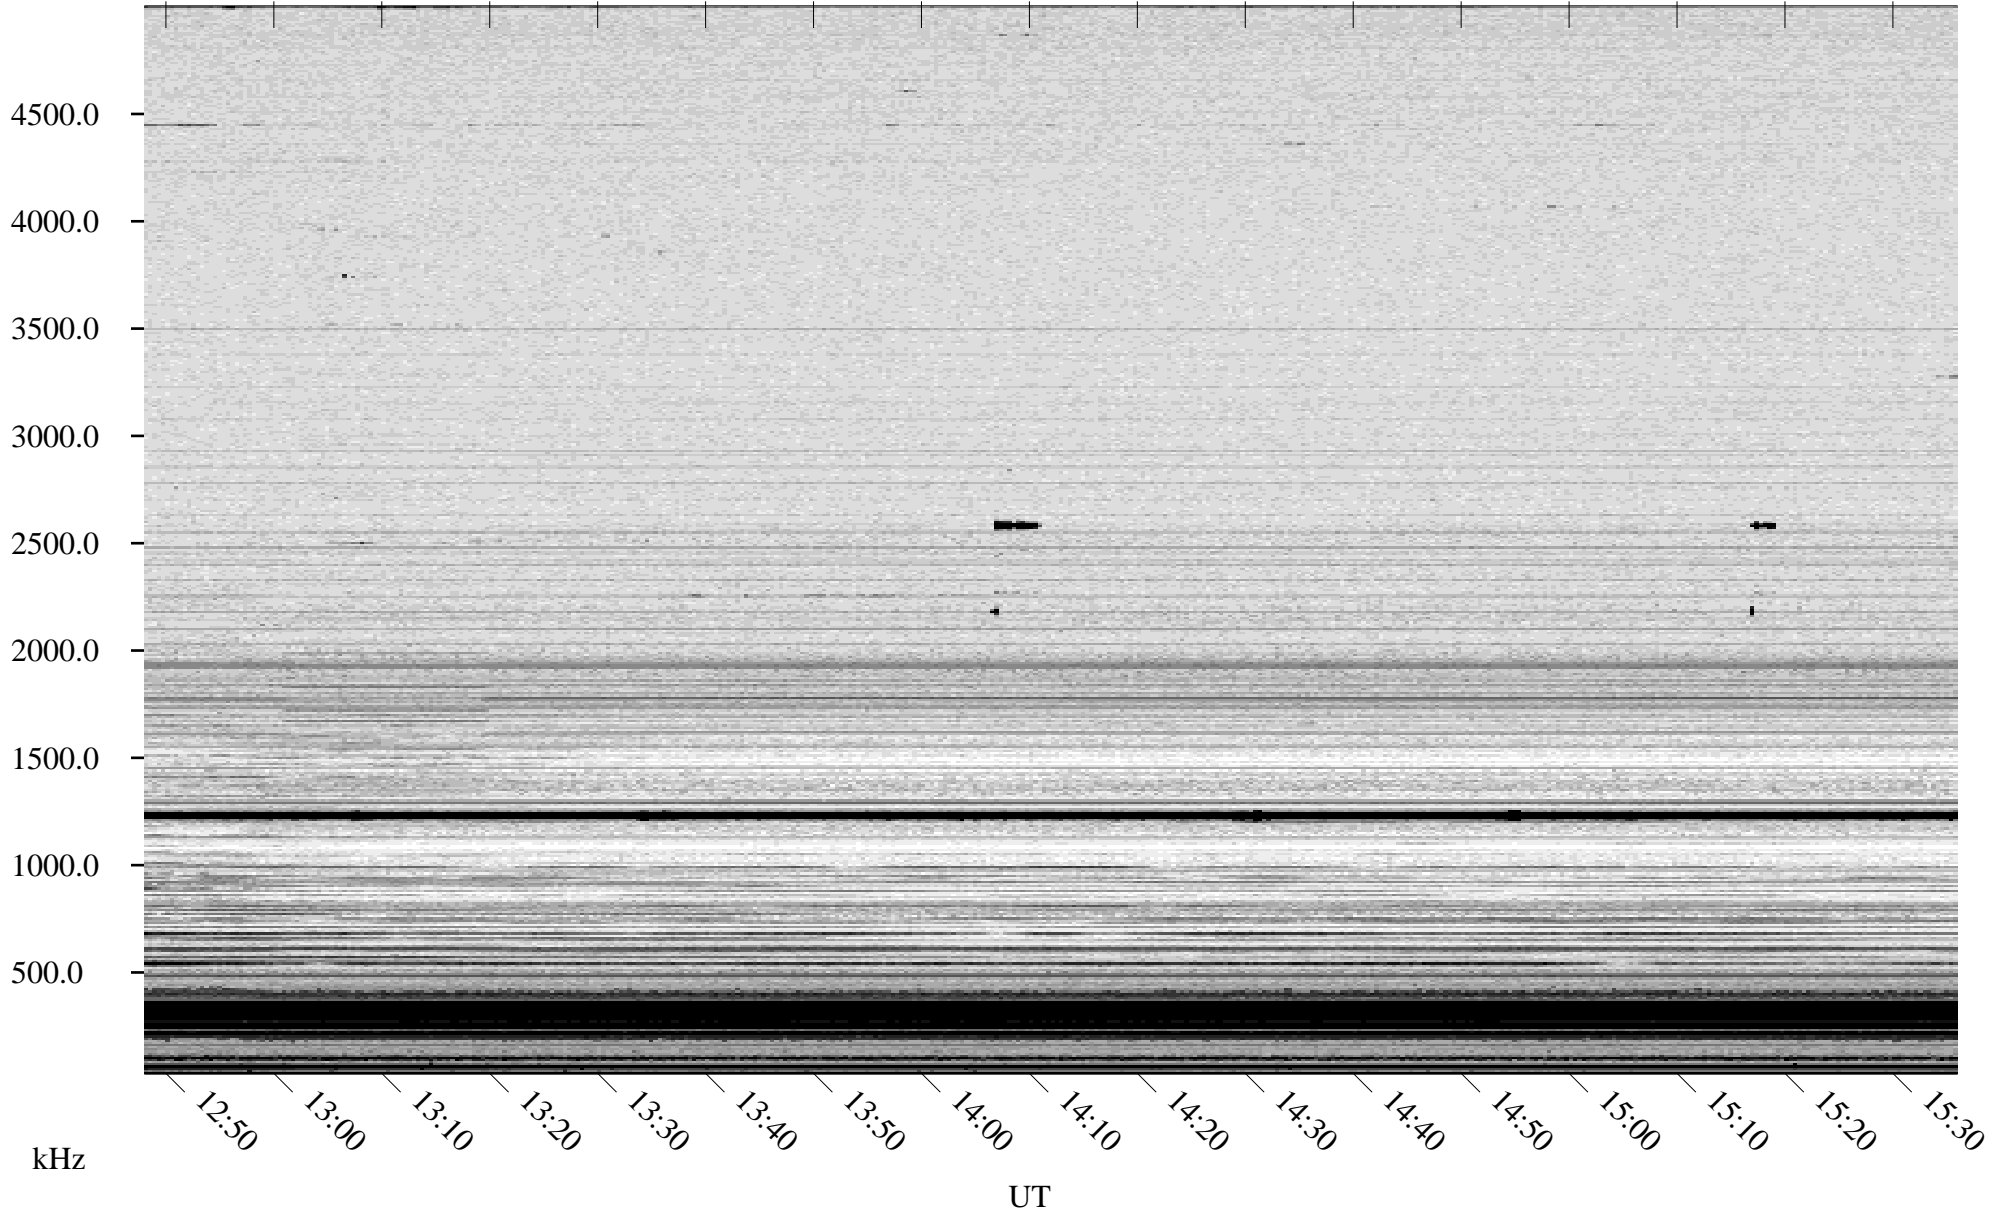

10/13/2008 Churchill, Manitoba

Linear Scale Black = 161 White = 15

ch08287l.r00SUm max_12

Page 1

10/13/2008 Churchill, Manitoba

Linear Scale Black = 161 White = 15

ch08287l.r00SUm max_12

Page 2

10/14/2008 Churchill, Manitoba

Linear Scale Black = 161 White = 15

ch08287l.r00SUm max_12

Page 3

10/14/2008 Churchill, Manitoba

Linear Scale Black = 161 White = 15

ch08287l.r00SUm max_12

Page 4

10/14/2008 Churchill, Manitoba

Linear Scale Black = 161 White = 15

ch08287l.r00SUm max_12

Page 5

10/14/2008 Churchill, Manitoba

Linear Scale Black = 161 White = 15

ch08287l.r00SUm max_12

Page 6

10/14/2008 Churchill, Manitoba

Linear Scale Black = 161 White = 15

ch08287l.r00SUm max_12

Page 7

10/14/2008 Churchill, Manitoba

Linear Scale Black = 161 White = 15

ch08287l.r00SUm max_12

Page 8