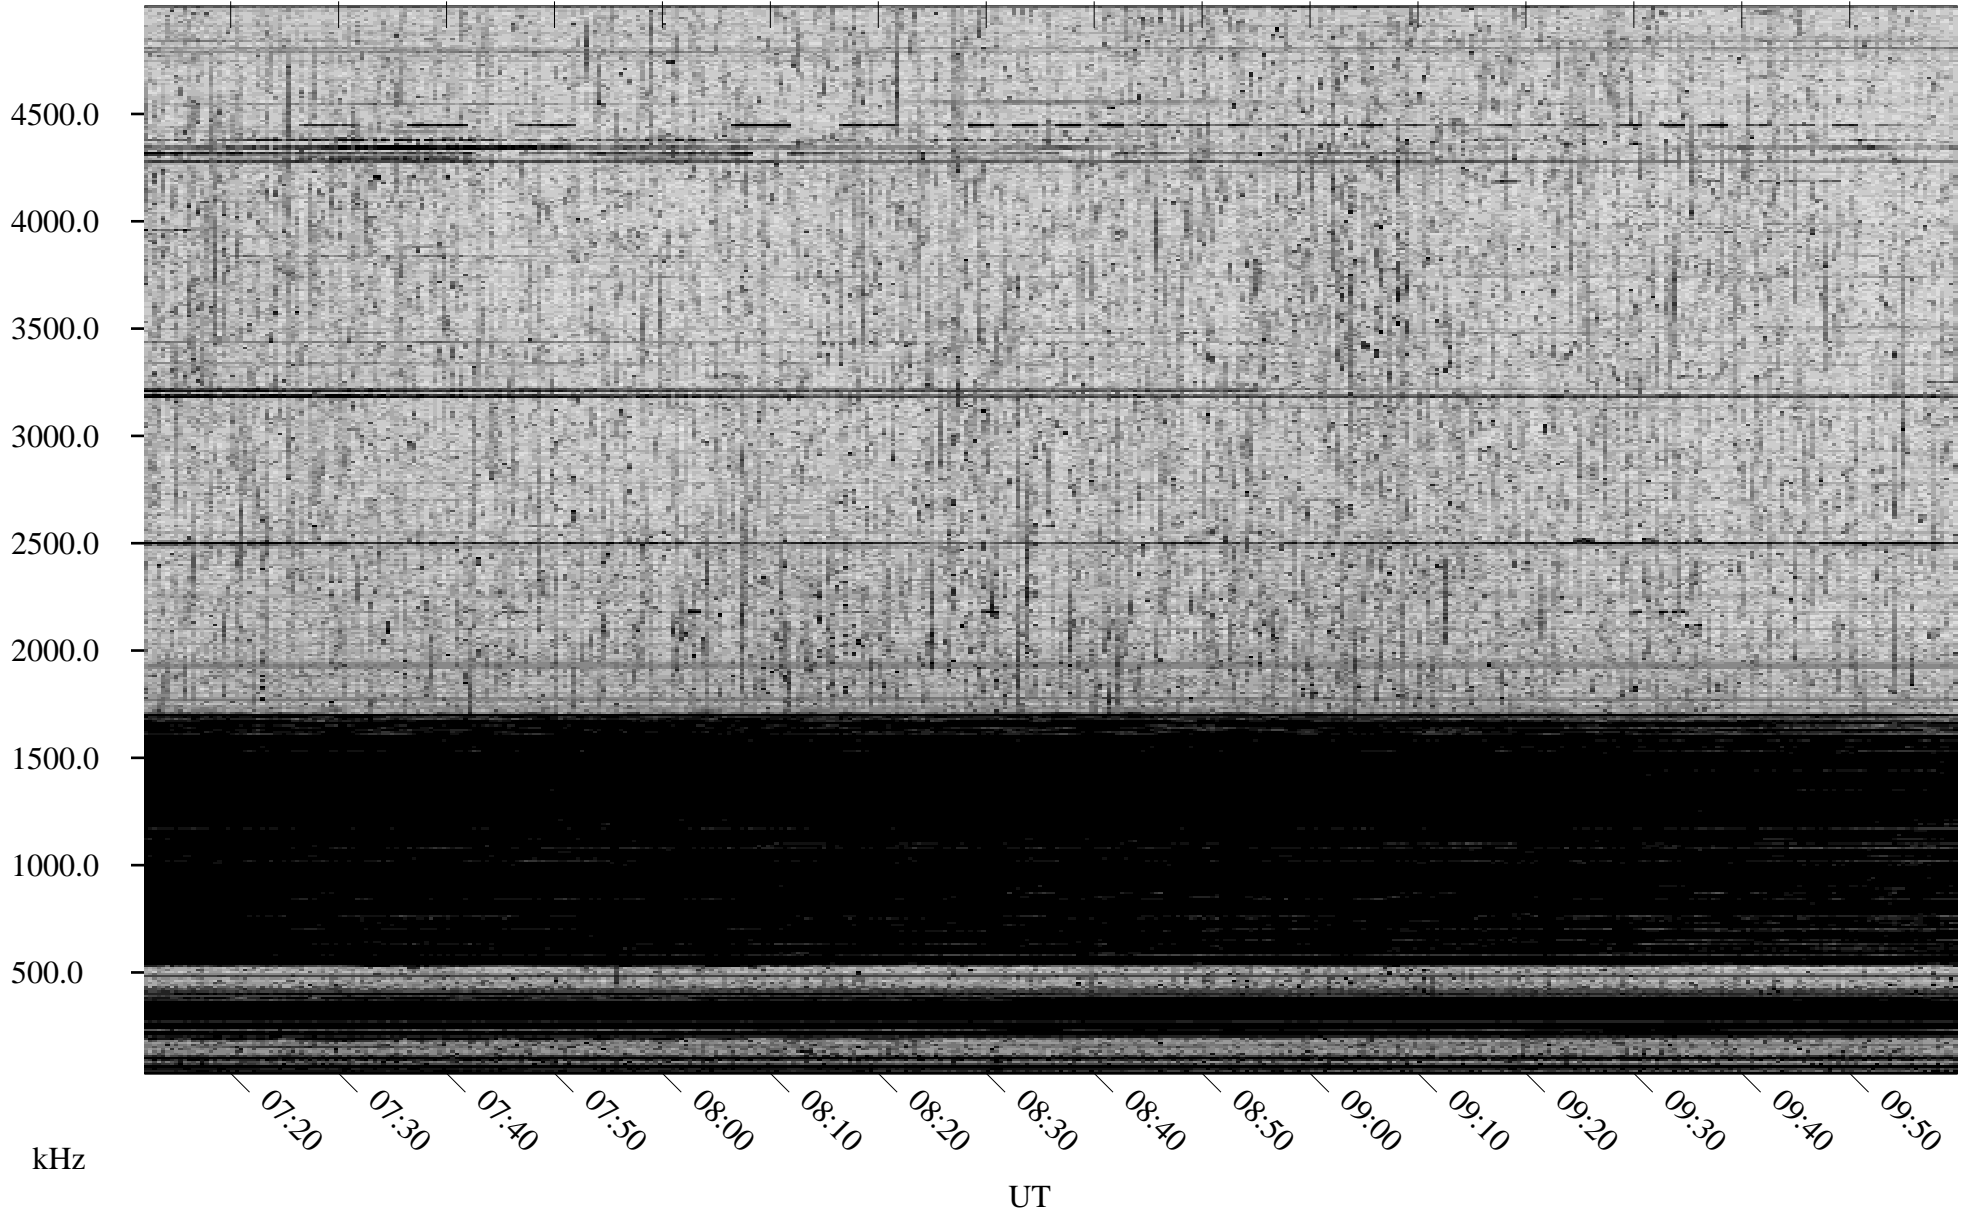

10/13/2008 Churchill, Manitoba

Linear Scale Black = 161 White = 15

ch08287l.r00SUm max_12

Page 1

10/13/2008 Churchill, Manitoba

Linear Scale Black = 161 White = 15

ch08287l.r00SUm max_12

Page 2

10/14/2008 Churchill, Manitoba

Linear Scale Black = 161 White = 15

ch08287l.r00SUm max_12

Page 3

10/14/2008 Churchill, Manitoba

Linear Scale Black = 161 White = 15

ch08287l.r00SUm max_12

Page 4

10/14/2008 Churchill, Manitoba

Linear Scale Black = 161 White = 15

ch08287l.r00SUm max_12

Page 5

10/14/2008 Churchill, Manitoba

Linear Scale Black = 161 White = 15

ch08287l.r00SUm max_12

Page 6

10/14/2008 Churchill, Manitoba

Linear Scale Black = 161 White = 15

ch08287l.r00SUm max_12

Page 7

10/14/2008 Churchill, Manitoba

Linear Scale Black = 161 White = 15

ch08287l.r00SUm max_12

Page 8