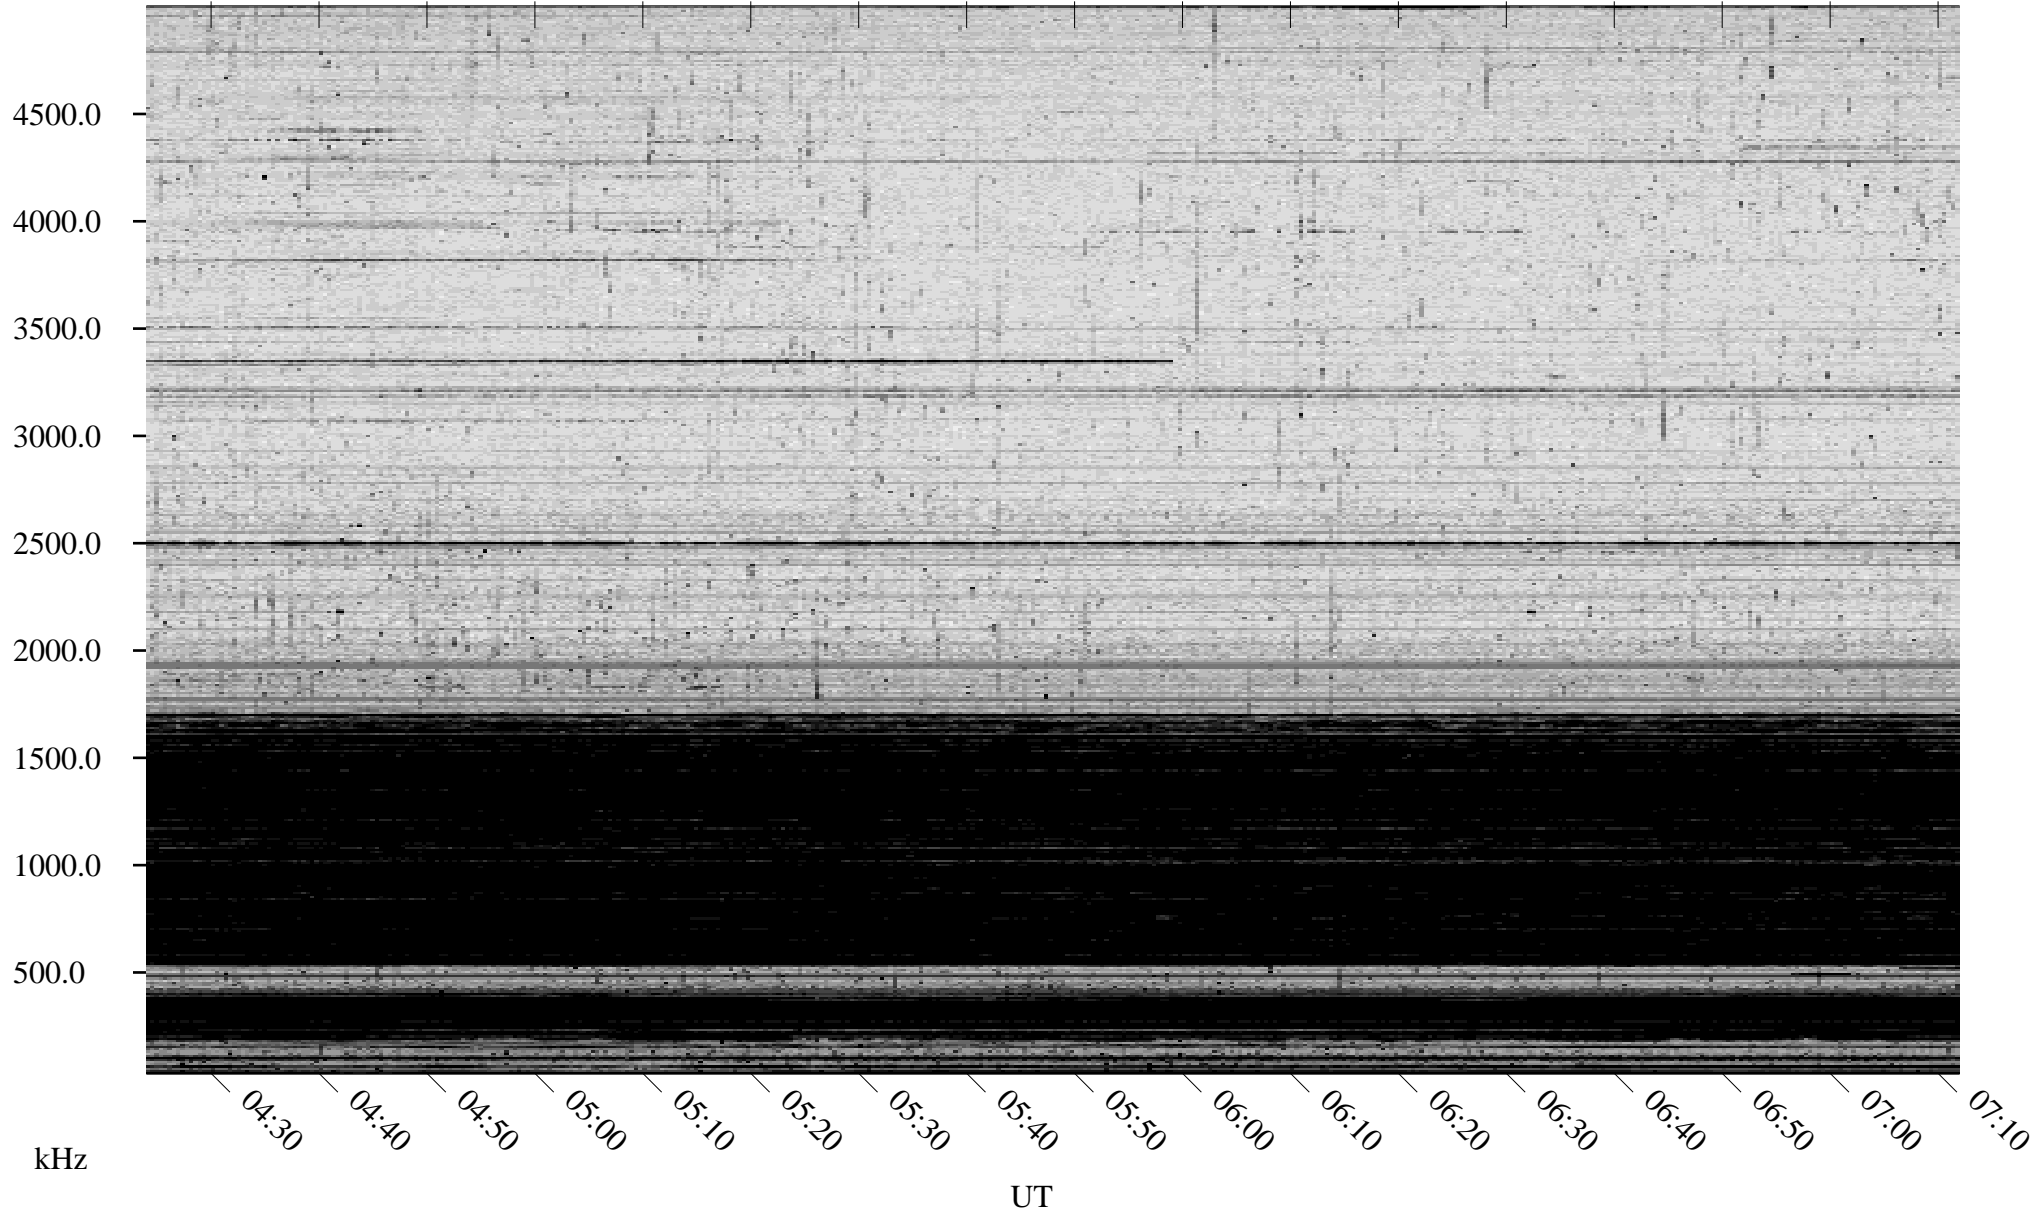

10/14/2008 Churchill, Manitoba

Linear Scale Black = 161 White = 15

ch08288l.r00SUm max_12

Page 1

10/14/2008 Churchill, Manitoba

Linear Scale Black = 161 White = 15

ch08288l.r00SUm max_12

Page 2

10/15/2008 Churchill, Manitoba

Linear Scale Black = 161 White = 15

ch08288l.r00SUm max_12

Page 3

10/15/2008 Churchill, Manitoba

Linear Scale Black = 161 White = 15

ch08288l.r00SUm max_12

Page 4

10/15/2008 Churchill, Manitoba

Linear Scale Black = 161 White = 15

ch08288l.r00SUm max_12

Page 5

10/15/2008 Churchill, Manitoba

Linear Scale Black = 161 White = 15

ch08288l.r00SUm max_12

Page 6

10/15/2008 Churchill, Manitoba

Linear Scale Black = 161 White = 15

ch08288l.r00SUm max_12

Page 7

10/15/2008 Churchill, Manitoba

Linear Scale Black = 161 White = 15

ch08288l.r00SUm max_12