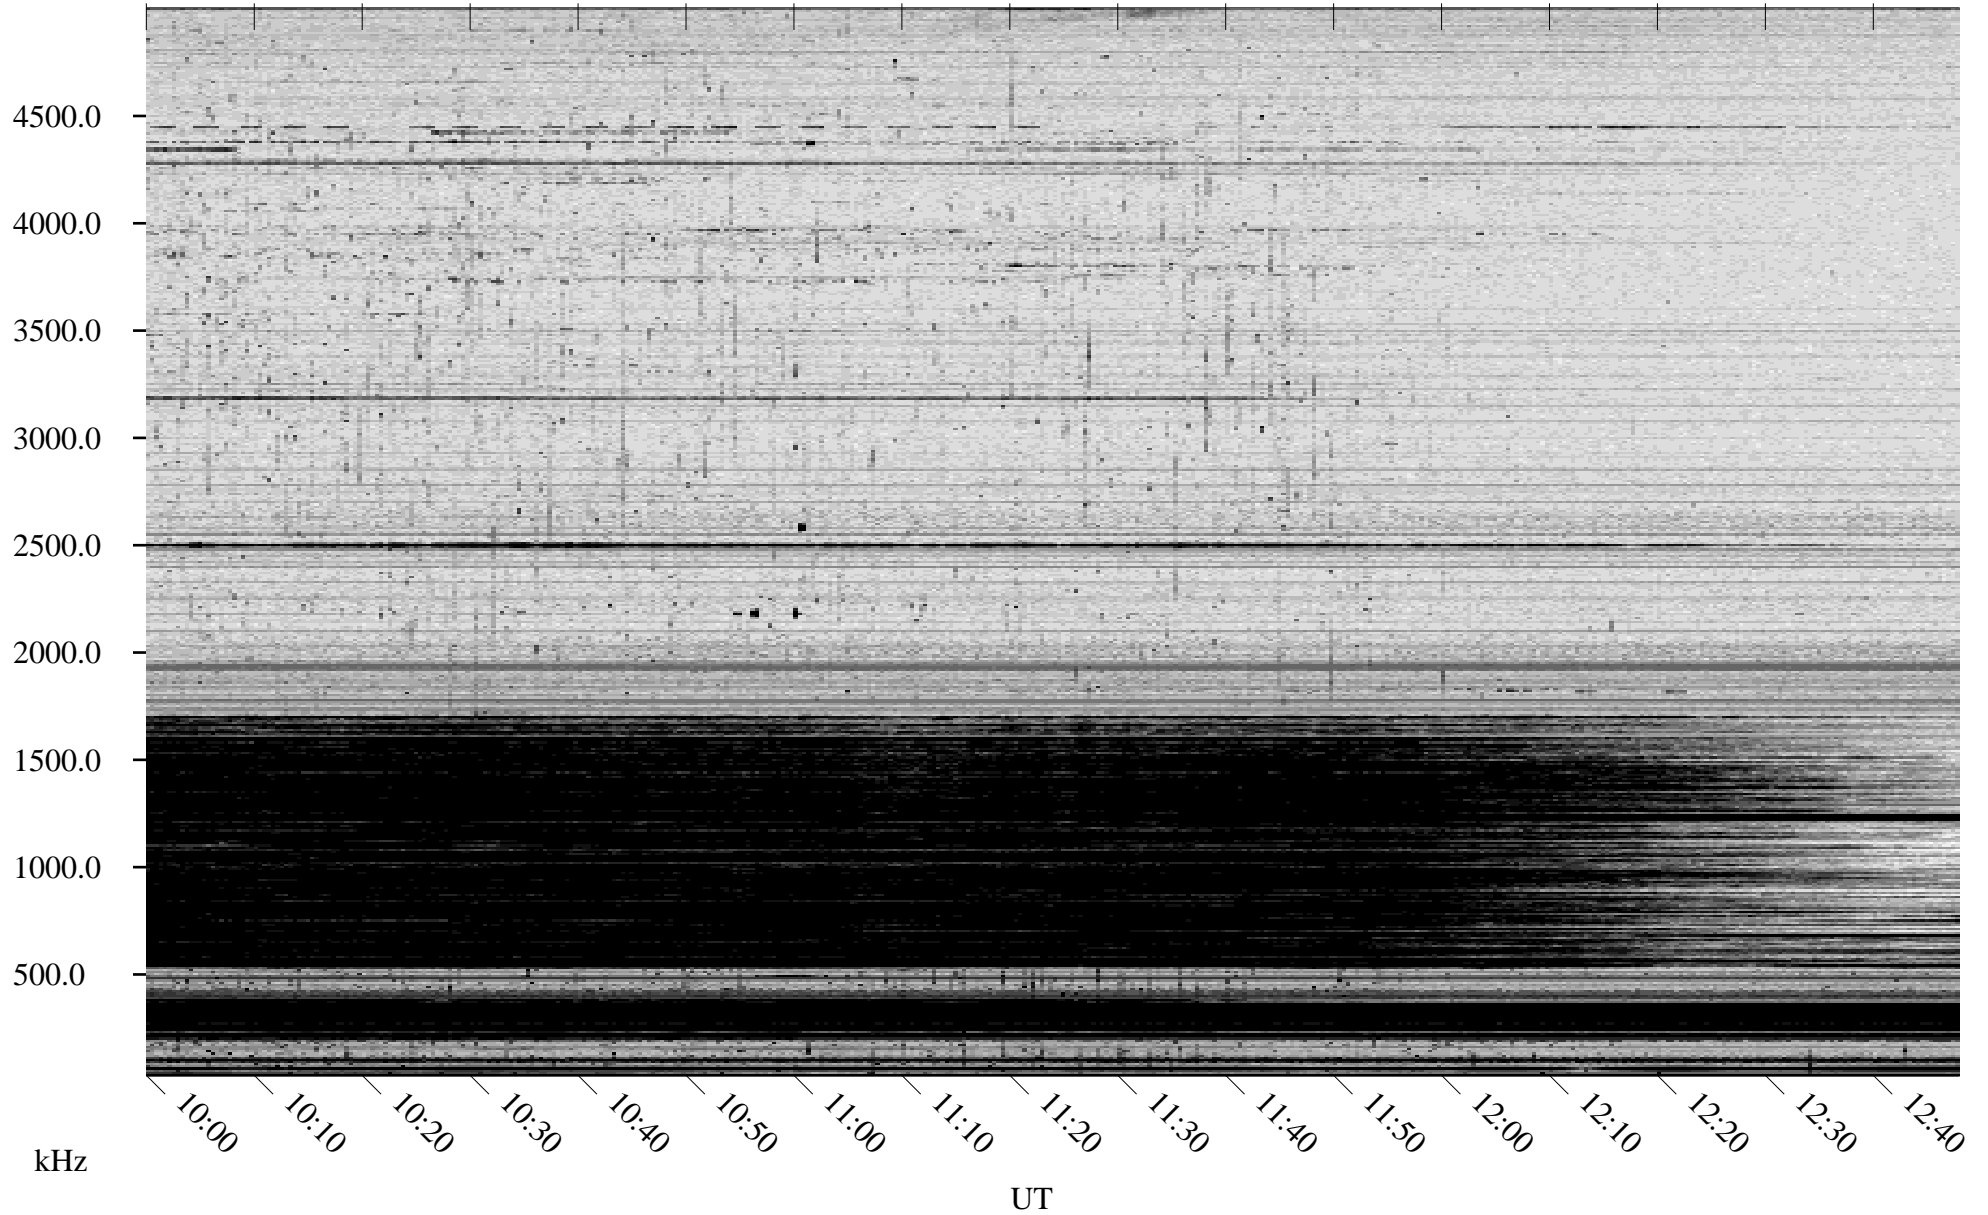

10/14/2008 Churchill, Manitoba

Linear Scale Black = 161 White = 15

ch08288l.r00SUm max_12

Page 1

10/14/2008 Churchill, Manitoba

Linear Scale Black = 161 White = 15

ch08288l.r00SUm max_12

Page 2

10/15/2008 Churchill, Manitoba

Linear Scale Black = 161 White = 15

ch08288l.r00SUm max_12

Page 3

10/15/2008 Churchill, Manitoba

Linear Scale Black = 161 White = 15

ch08288l.r00SUm max_12

Page 4

10/15/2008 Churchill, Manitoba

Linear Scale Black = 161 White = 15

ch08288l.r00SUm max_12

Page 5

10/15/2008 Churchill, Manitoba

Linear Scale Black = 161 White = 15

ch08288l.r00SUm max_12

Page 6

10/15/2008 Churchill, Manitoba

Linear Scale Black = 161 White = 15

ch08288l.r00SUm max_12

Page 7

10/15/2008 Churchill, Manitoba

Linear Scale Black = 161 White = 15

ch08288l.r00SUm max_12