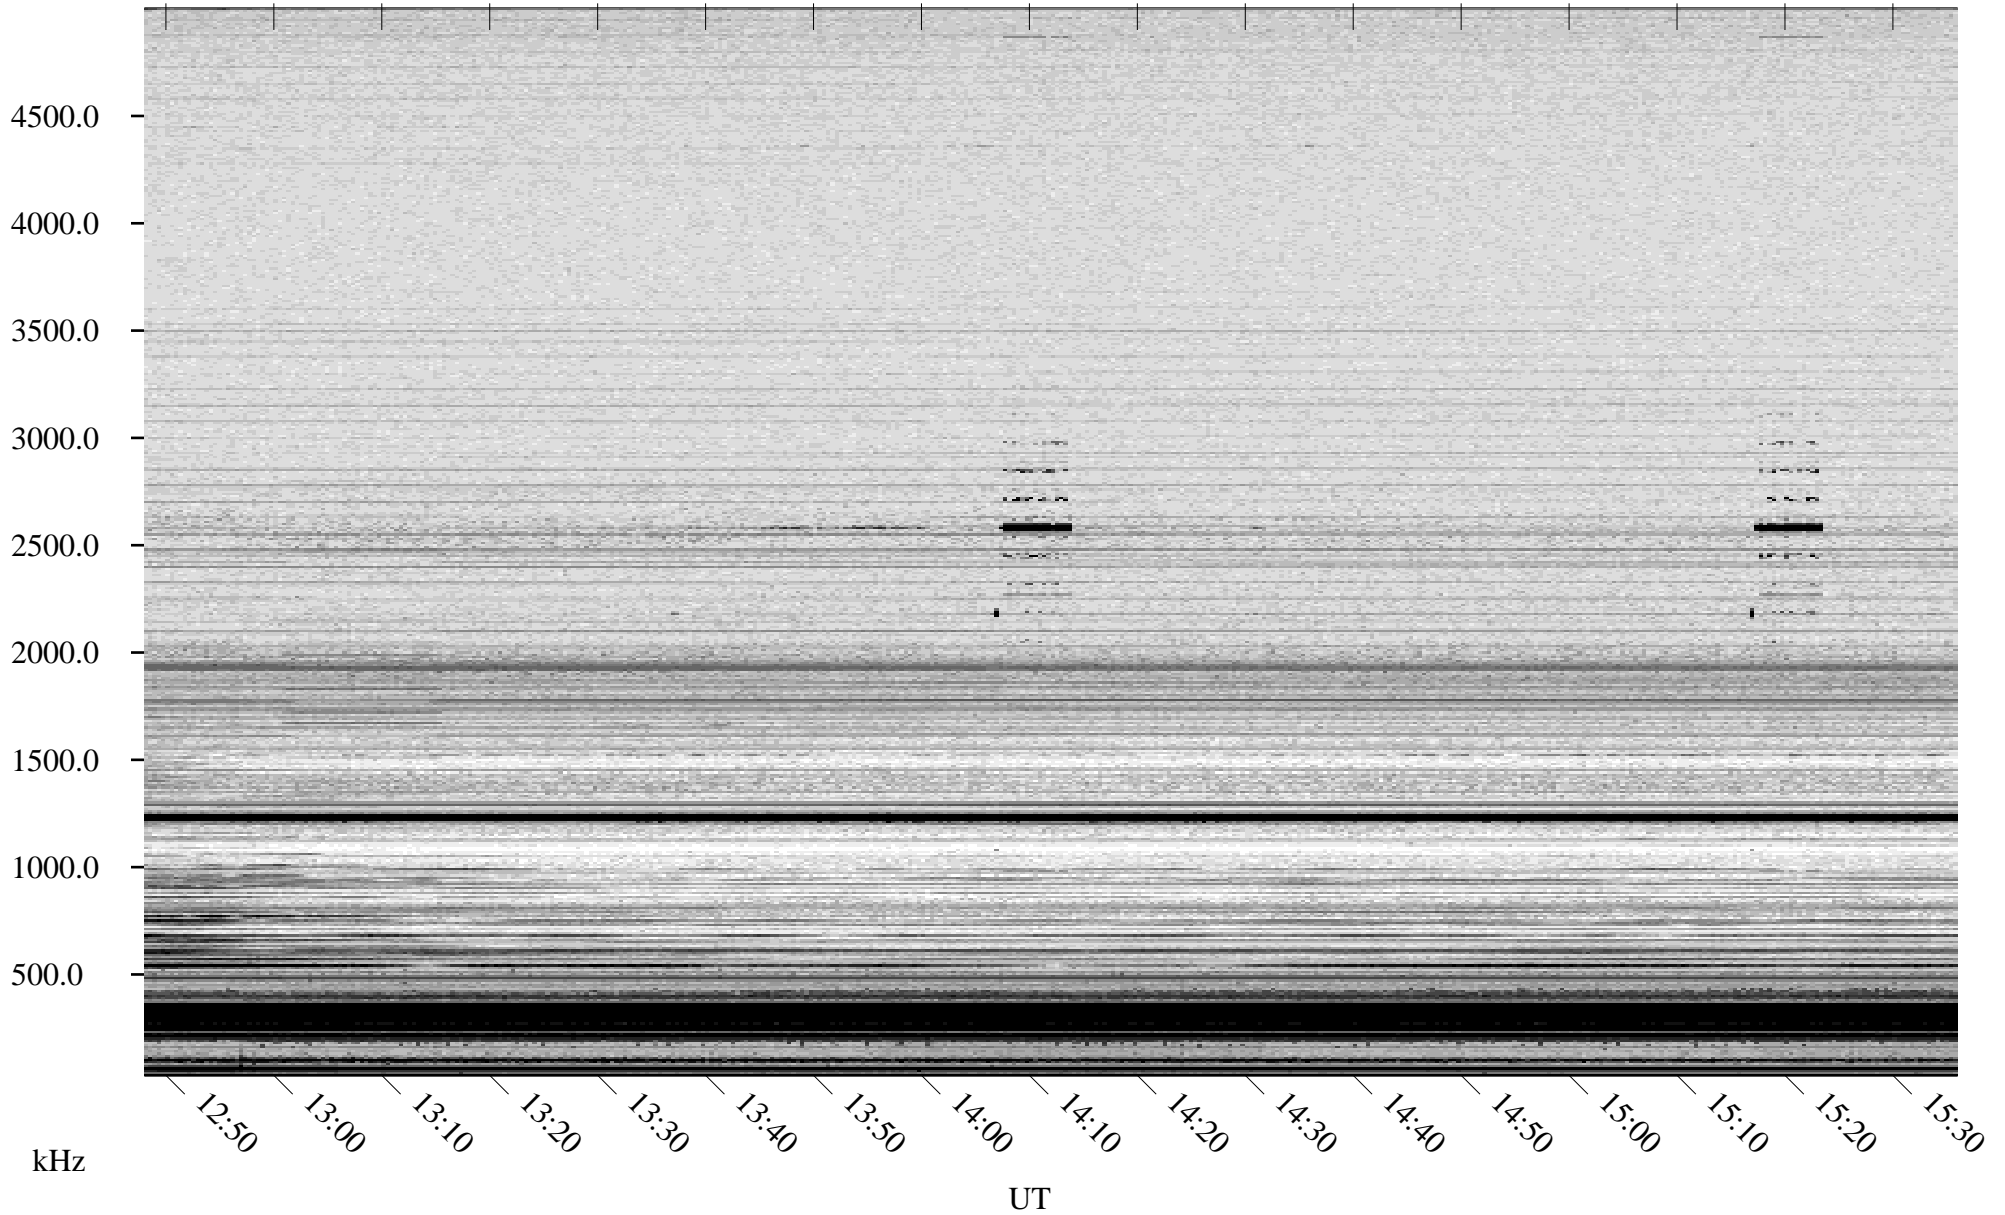

10/15/2008 Churchill, Manitoba

Linear Scale Black = 161 White = 15

ch08288l.r00SUm max_12

Page 3

10/15/2008 Churchill, Manitoba

Linear Scale Black = 161 White = 15

ch08288l.r00SUm max_12

Page 4

10/15/2008 Churchill, Manitoba

Linear Scale Black = 161 White = 15

ch08288l.r00SUm max_12

Page 5

10/15/2008 Churchill, Manitoba

Linear Scale Black = 161 White = 15

ch08288l.r00SUm max_12

Page 6

10/15/2008 Churchill, Manitoba

Linear Scale Black = 161 White = 15

ch08288l.r00SUm max_12

Page 7

10/15/2008 Churchill, Manitoba

Linear Scale Black = 161 White = 15

ch08288l.r00SUm max_12