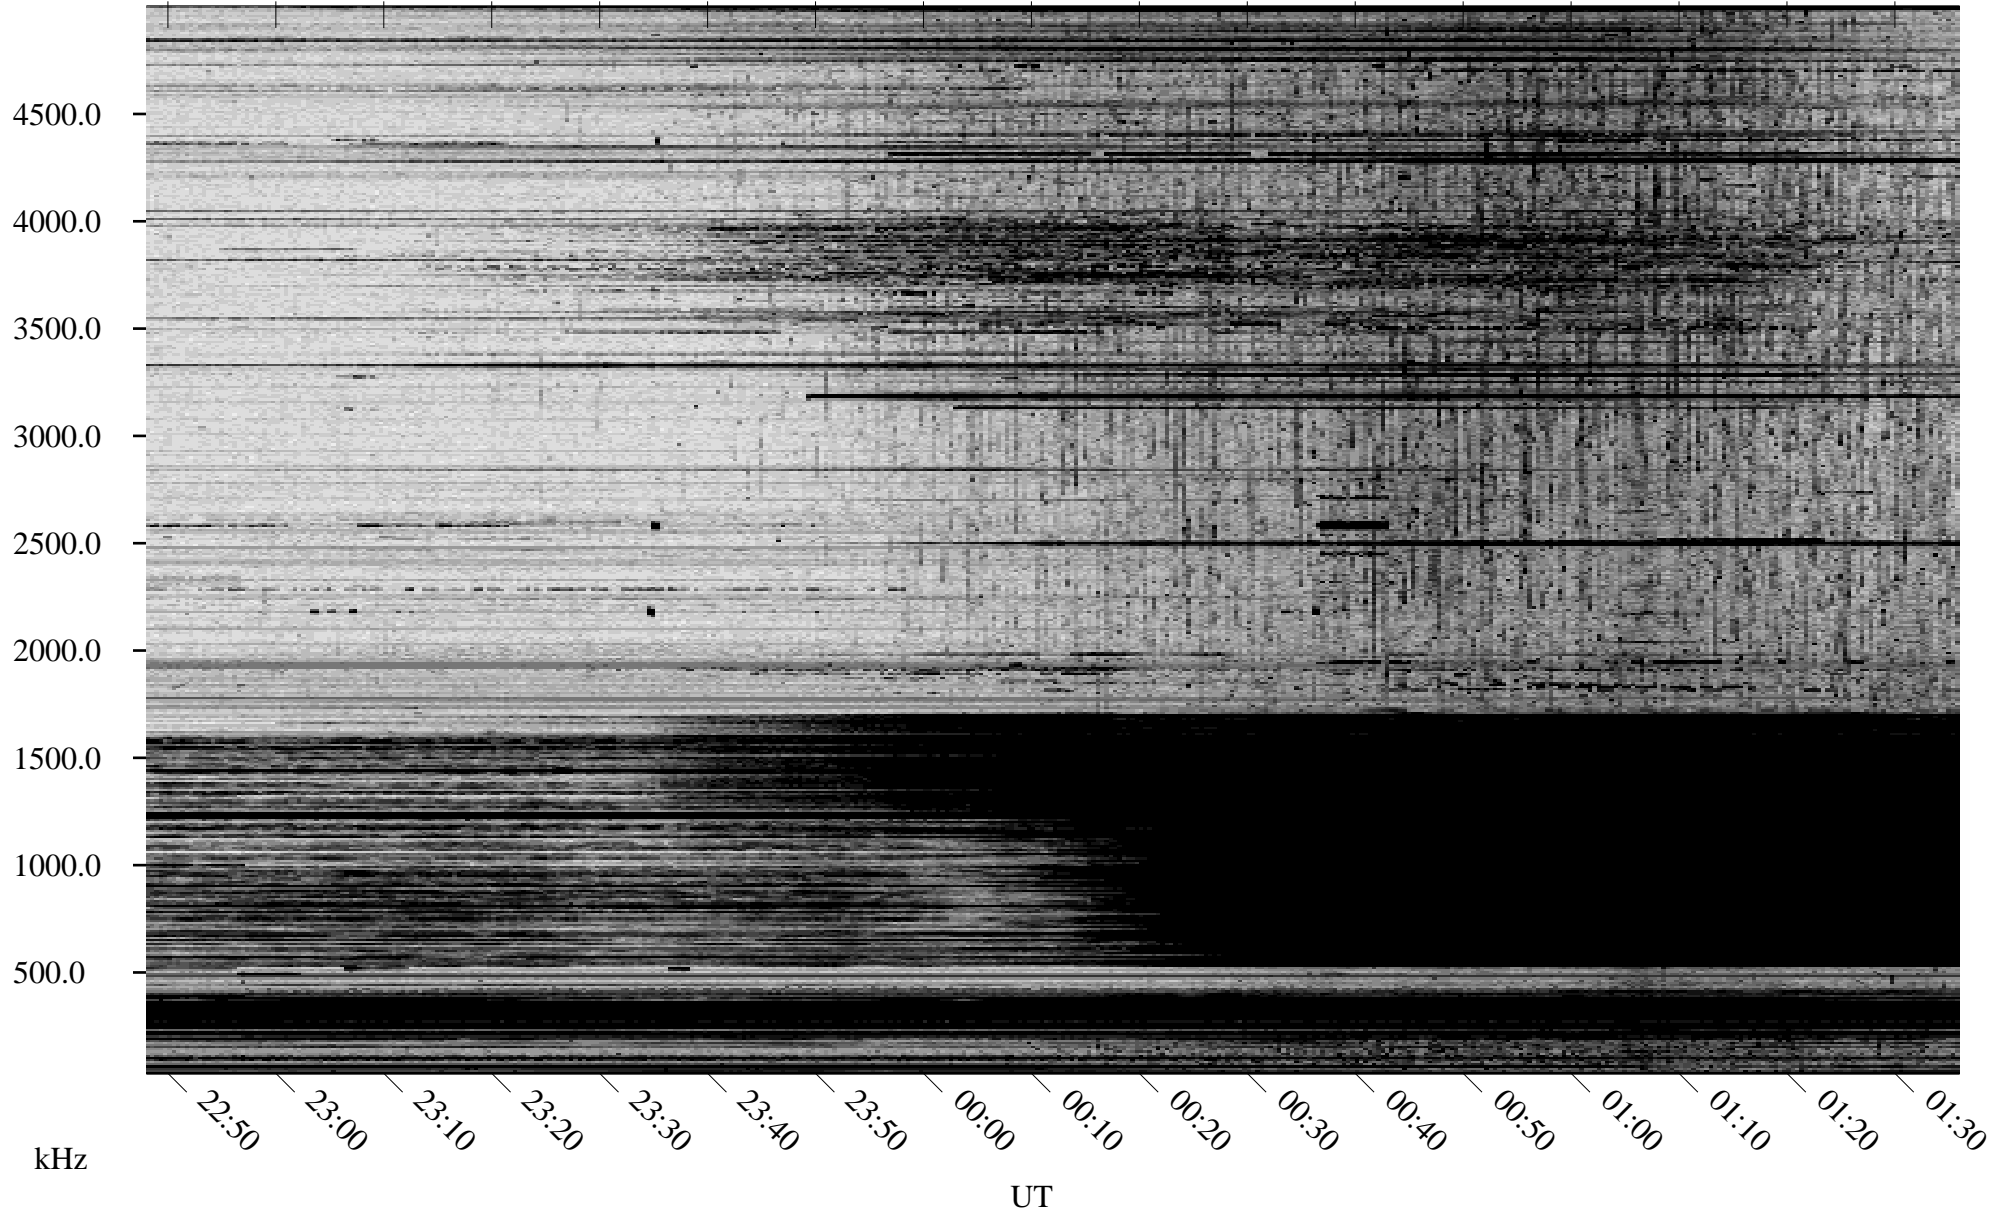

10/14/2008 Churchill, Manitoba

Linear Scale Black = 161 White = 15

ch08288l.r00SUm max_12

Page 1

10/14/2008 Churchill, Manitoba

Linear Scale Black = 161 White = 15

ch08288l.r00SUm max_12

Page 2

10/15/2008 Churchill, Manitoba

Linear Scale Black = 161 White = 15

ch08288l.r00SUm max_12

Page 3

10/15/2008 Churchill, Manitoba

Linear Scale Black = 161 White = 15

ch08288l.r00SUm max_12

Page 4

10/15/2008 Churchill, Manitoba

Linear Scale Black = 161 White = 15

ch08288l.r00SUm max_12

Page 5

10/15/2008 Churchill, Manitoba

Linear Scale Black = 161 White = 15

ch08288l.r00SUm max_12

Page 6

10/15/2008 Churchill, Manitoba

Linear Scale Black = 161 White = 15

ch08288l.r00SUm max_12

Page 7

10/15/2008 Churchill, Manitoba

Linear Scale Black = 161 White = 15

ch08288l.r00SUm max_12