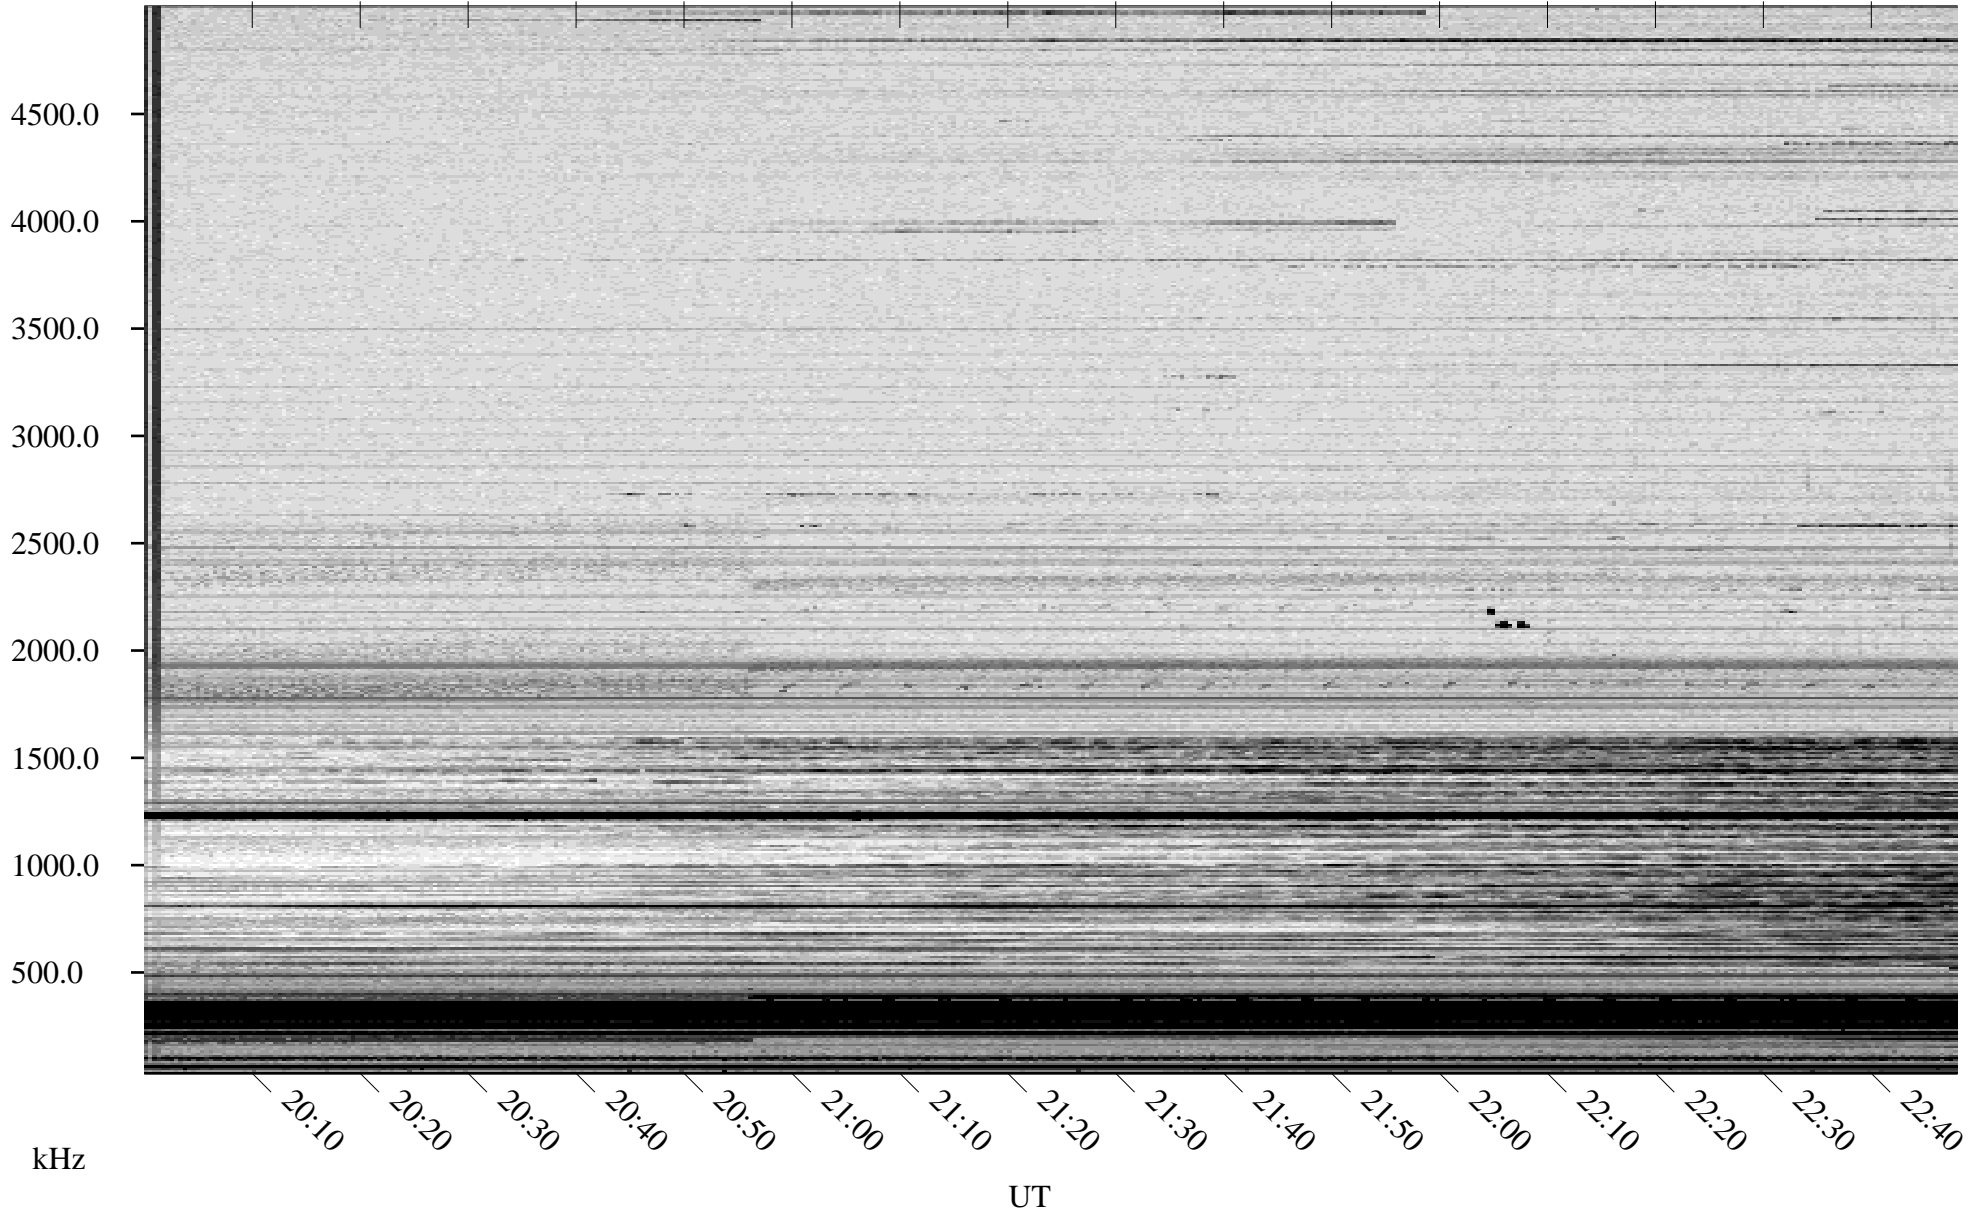

10/14/2008 Churchill, Manitoba

Linear Scale Black = 161 White = 15

ch08288l.r00SUm max_12

Page 1

10/14/2008 Churchill, Manitoba

Linear Scale Black = 161 White = 15

ch08288l.r00SUm max_12

Page 2

10/15/2008 Churchill, Manitoba

Linear Scale Black = 161 White = 15

ch08288l.r00SUm max_12

Page 3

10/15/2008 Churchill, Manitoba

Linear Scale Black = 161 White = 15

ch08288l.r00SUm max_12

Page 4

10/15/2008 Churchill, Manitoba

Linear Scale Black = 161 White = 15

ch08288l.r00SUm max_12

Page 5

10/15/2008 Churchill, Manitoba

Linear Scale Black = 161 White = 15

ch08288l.r00SUm max_12

Page 6

10/15/2008 Churchill, Manitoba

Linear Scale Black = 161 White = 15

ch08288l.r00SUm max_12

Page 7

10/15/2008 Churchill, Manitoba

Linear Scale Black = 161 White = 15

ch08288l.r00SUm max_12