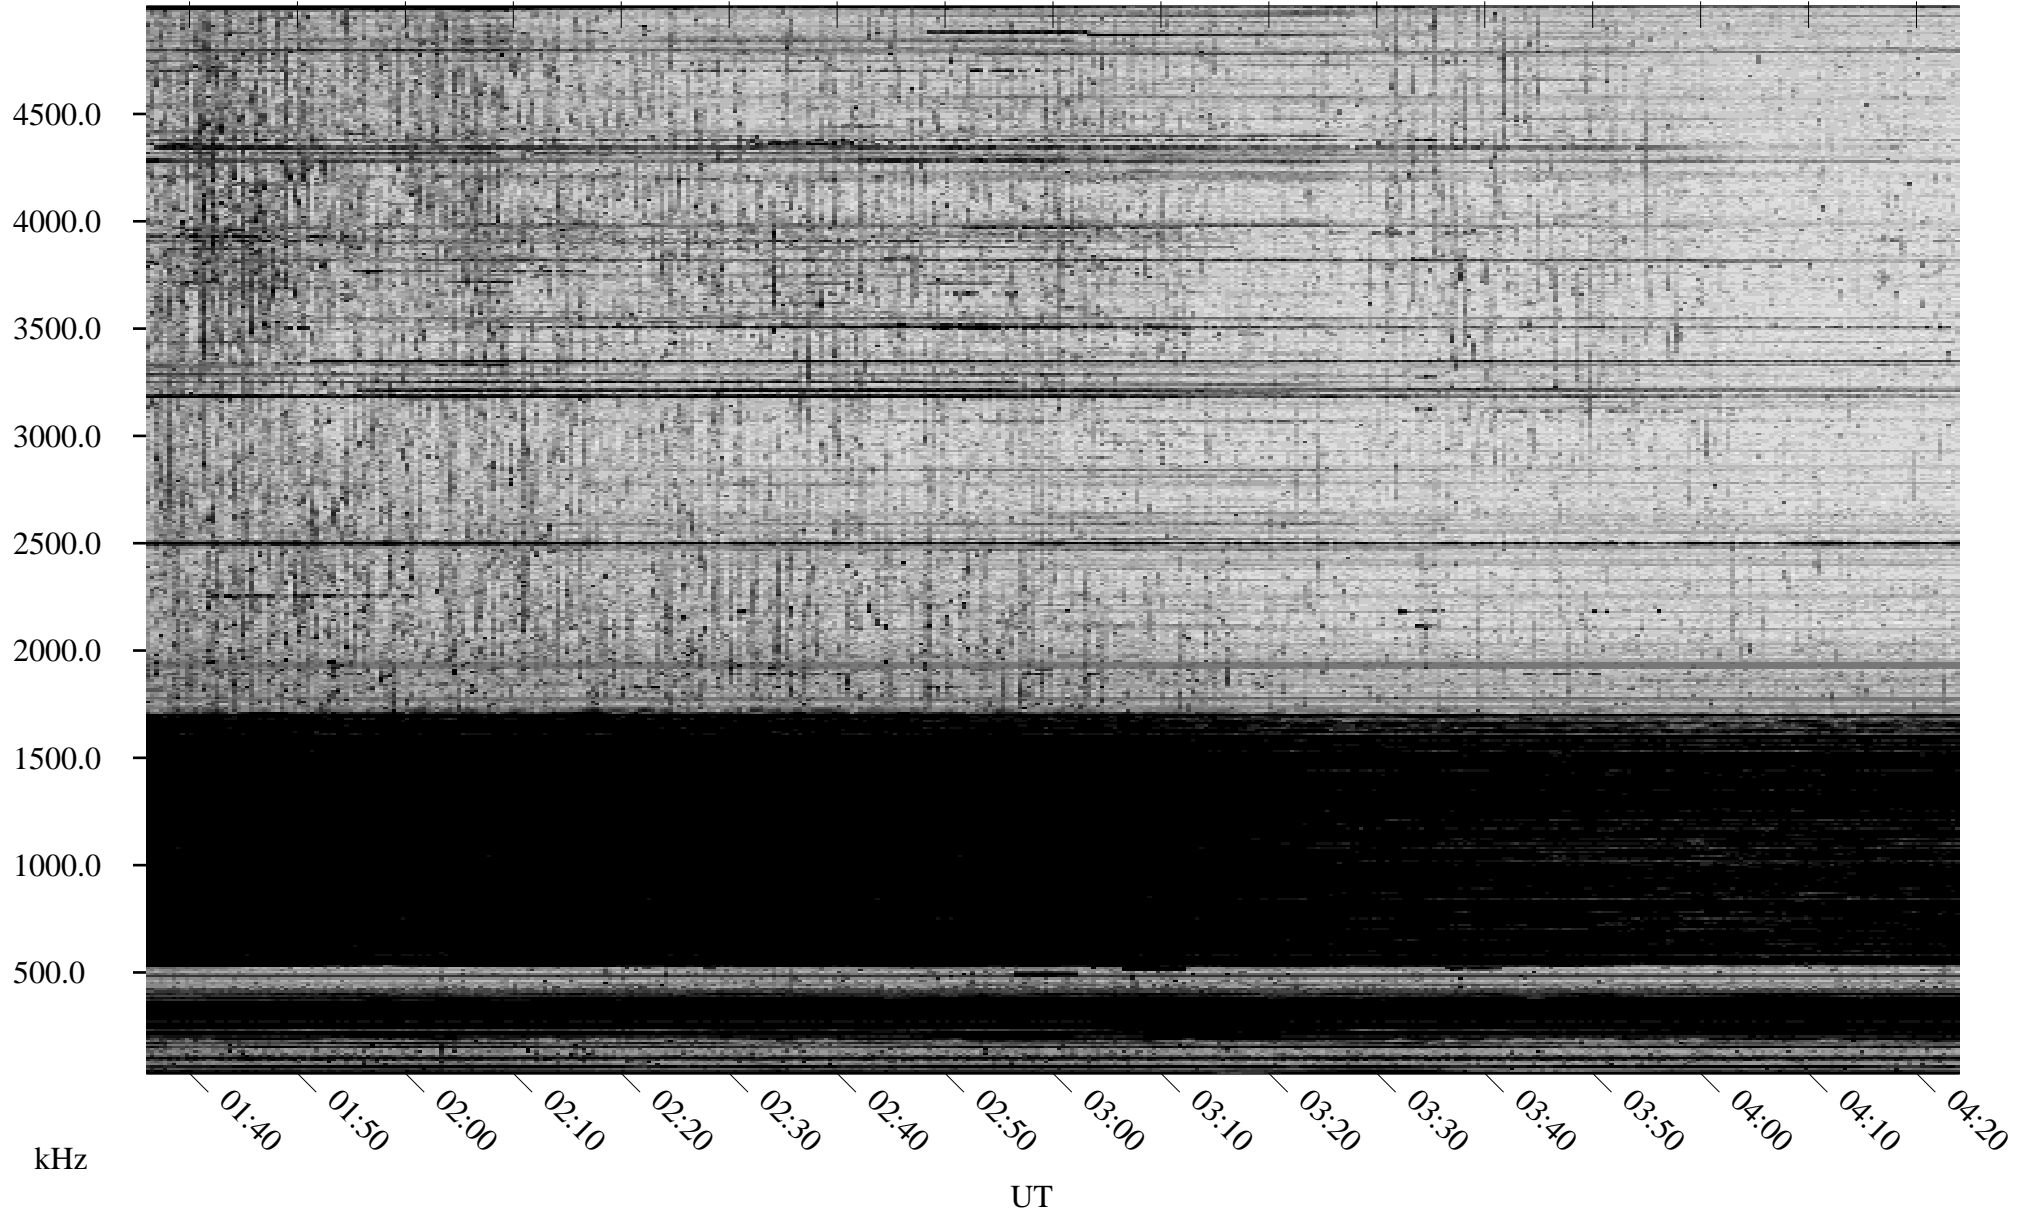

10/14/2008 Churchill, Manitoba

Linear Scale Black = 161 White = 15

ch08288l.r00SUm max_12

Page 1

10/14/2008 Churchill, Manitoba

Linear Scale Black = 161 White = 15

ch08288l.r00SUm max_12

Page 2

10/15/2008 Churchill, Manitoba

Linear Scale Black = 161 White = 15

ch08288l.r00SUm max_12

Page 3

10/15/2008 Churchill, Manitoba

Linear Scale Black = 161 White = 15

ch08288l.r00SUm max_12

Page 4

10/15/2008 Churchill, Manitoba

Linear Scale Black = 161 White = 15

ch08288l.r00SUm max_12

Page 5

10/15/2008 Churchill, Manitoba

Linear Scale Black = 161 White = 15

ch08288l.r00SUm max_12

Page 6

10/15/2008 Churchill, Manitoba

Linear Scale Black = 161 White = 15

ch08288l.r00SUm max_12

Page 7

10/15/2008 Churchill, Manitoba

Linear Scale Black = 161 White = 15

ch08288l.r00SUm max_12