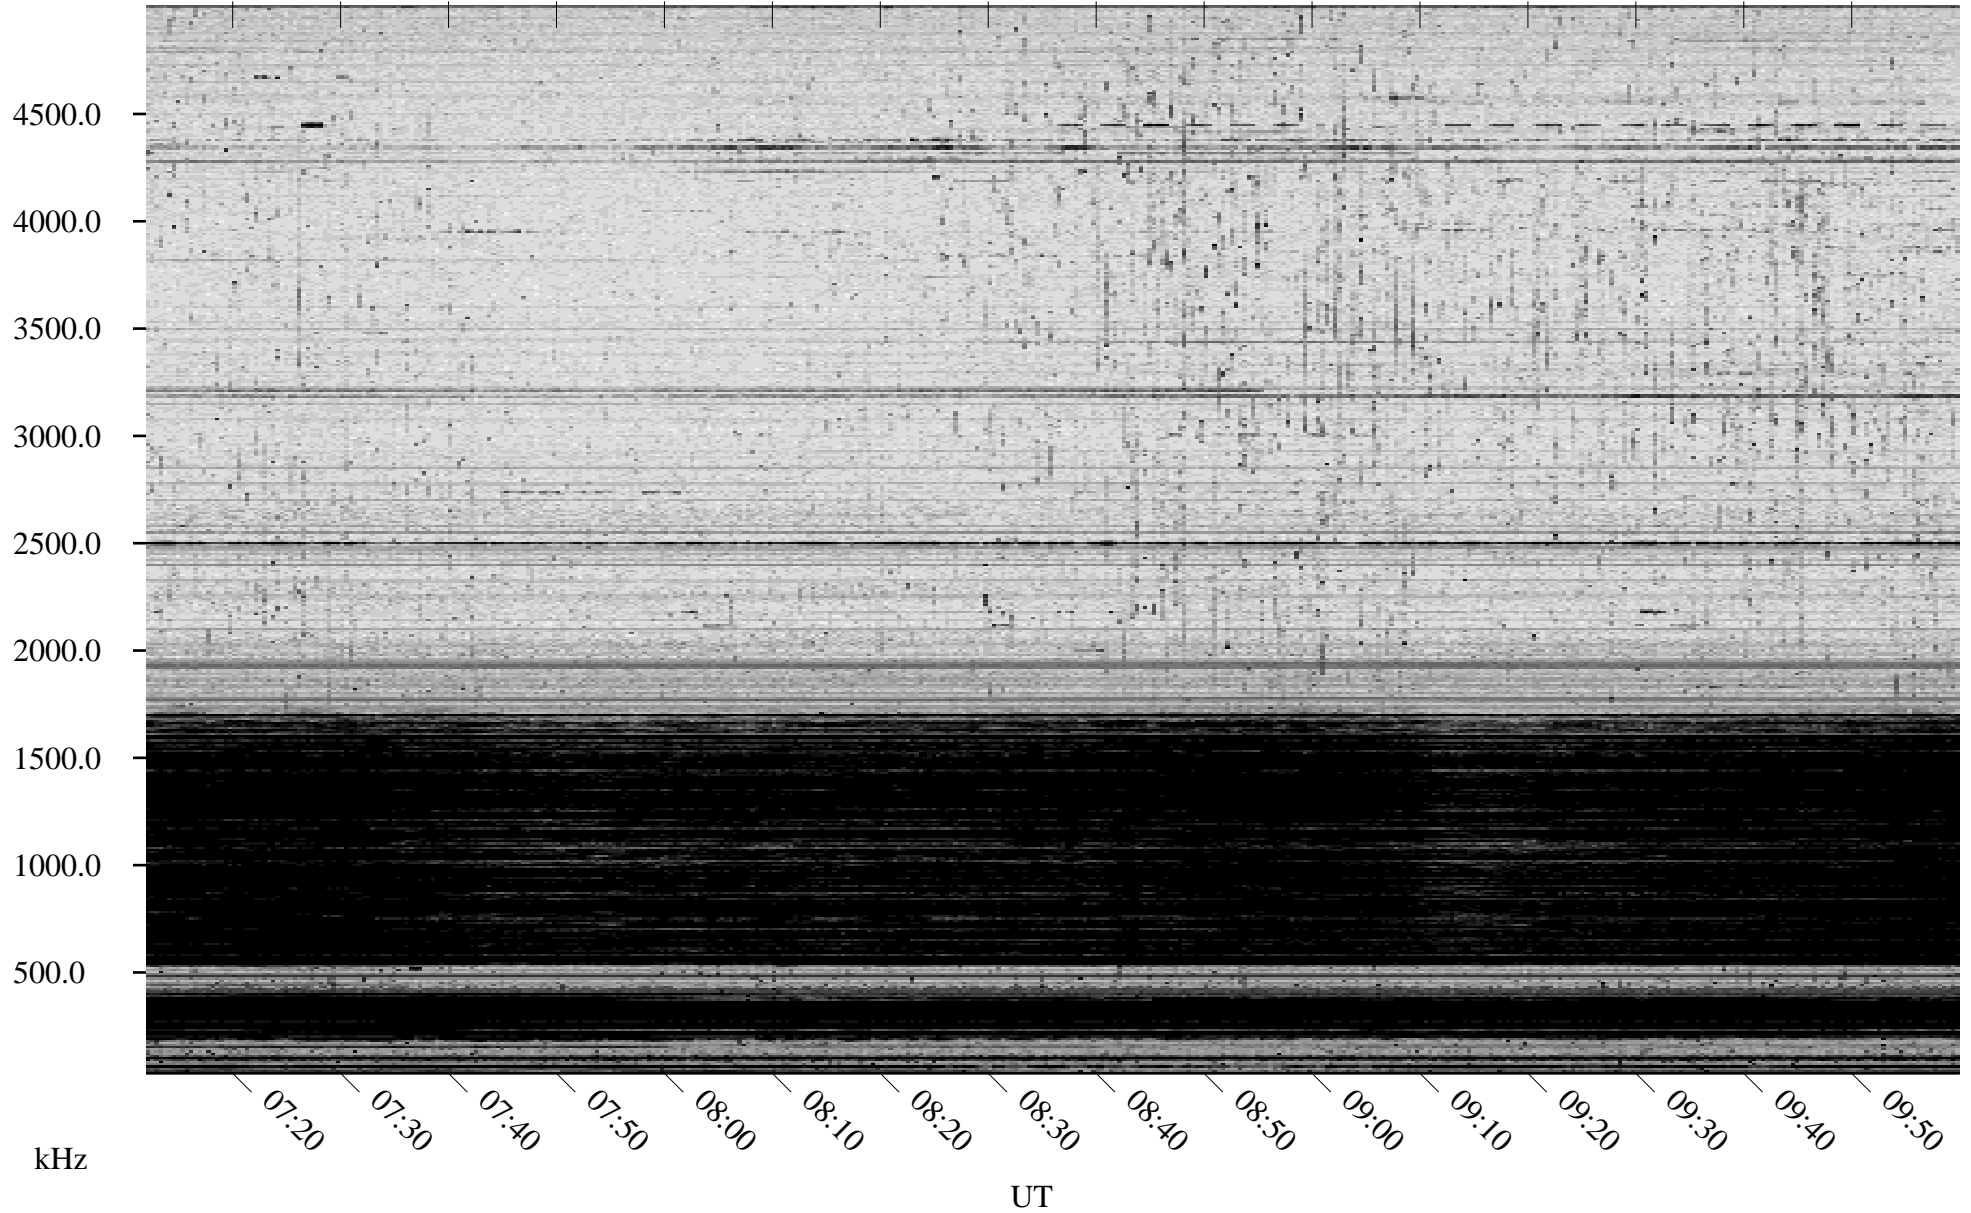

10/14/2008 Churchill, Manitoba

Linear Scale Black = 161 White = 15

ch08288l.r00SUm max_12

Page 1

10/14/2008 Churchill, Manitoba

Linear Scale Black = 161 White = 15

ch08288l.r00SUm max_12

Page 2

10/15/2008 Churchill, Manitoba

Linear Scale Black = 161 White = 15

ch08288l.r00SUm max_12

Page 3

10/15/2008 Churchill, Manitoba

Linear Scale Black = 161 White = 15

ch08288l.r00SUm max_12

Page 4

10/15/2008 Churchill, Manitoba

Linear Scale Black = 161 White = 15

ch08288l.r00SUm max_12

Page 5

10/15/2008 Churchill, Manitoba

Linear Scale Black = 161 White = 15

ch08288l.r00SUm max_12

Page 6

10/15/2008 Churchill, Manitoba

Linear Scale Black = 161 White = 15

ch08288l.r00SUm max_12

Page 7

10/15/2008 Churchill, Manitoba

Linear Scale Black = 161 White = 15

ch08288l.r00SUm max_12