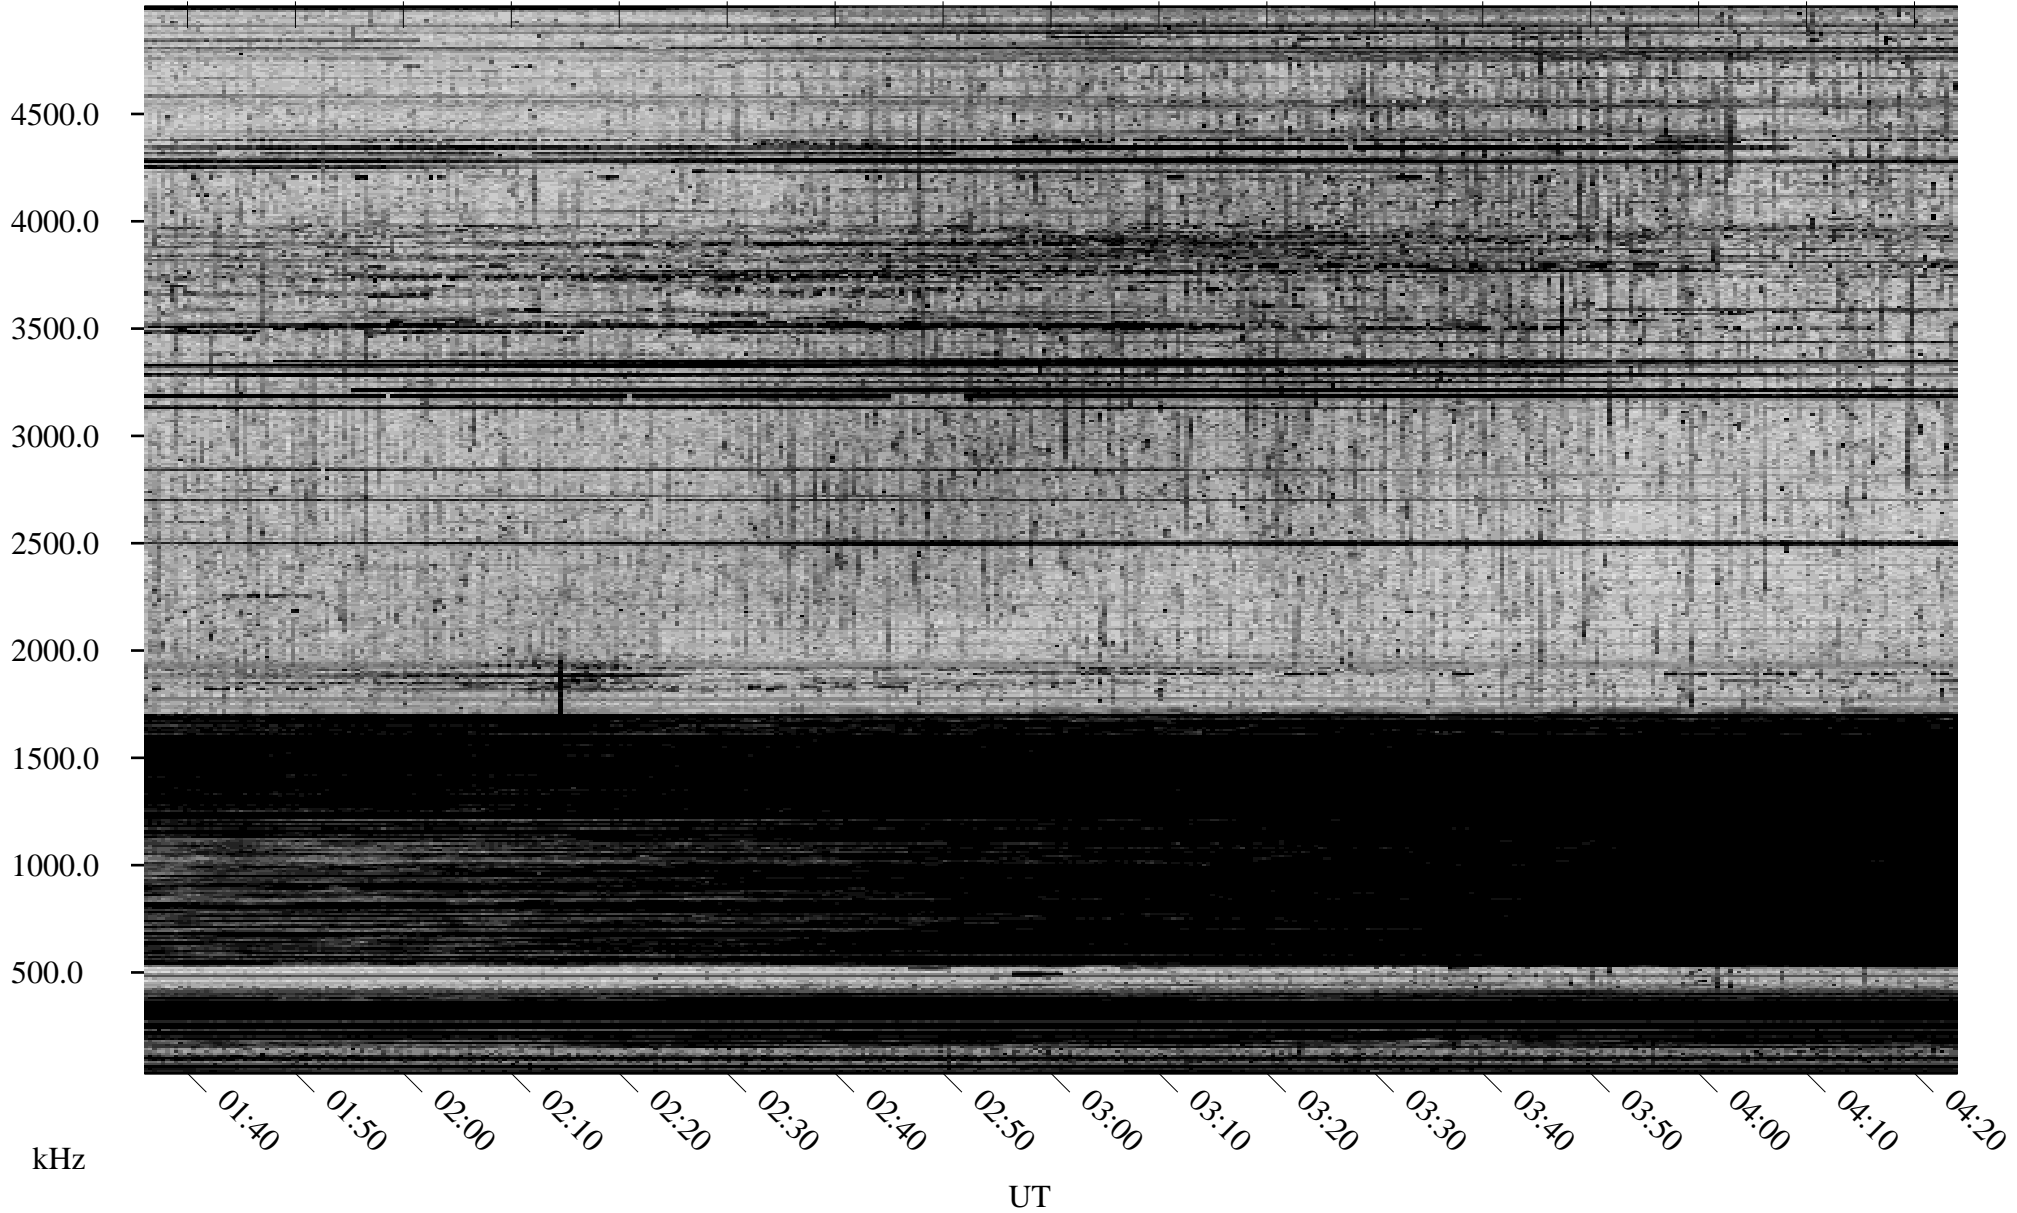

10/15/2008 Churchill, Manitoba

Linear Scale Black = 161 White = 15

ch08289l.r00SUm max_12

Page 1

10/15/2008 Churchill, Manitoba

Linear Scale Black = 161 White = 15

ch08289l.r00SUm max_12

Page 2

10/16/2008 Churchill, Manitoba

Linear Scale Black = 161 White = 15

ch08289l.r00SUm max_12

Page 3

10/16/2008 Churchill, Manitoba

Linear Scale Black = 161 White = 15

ch08289l.r00SUm max_12

Page 4

10/16/2008 Churchill, Manitoba

Linear Scale Black = 161 White = 15

ch08289l.r00SUm max_12

Page 5

10/16/2008 Churchill, Manitoba

Linear Scale Black = 161 White = 15

ch08289l.r00SUm max_12

Page 6

10/16/2008 Churchill, Manitoba

Linear Scale Black = 161 White = 15

ch08289l.r00SUm max_12

Page 7

10/16/2008 Churchill, Manitoba

Linear Scale Black = 161 White = 15

ch08289l.r00SUm max_12

Page 8