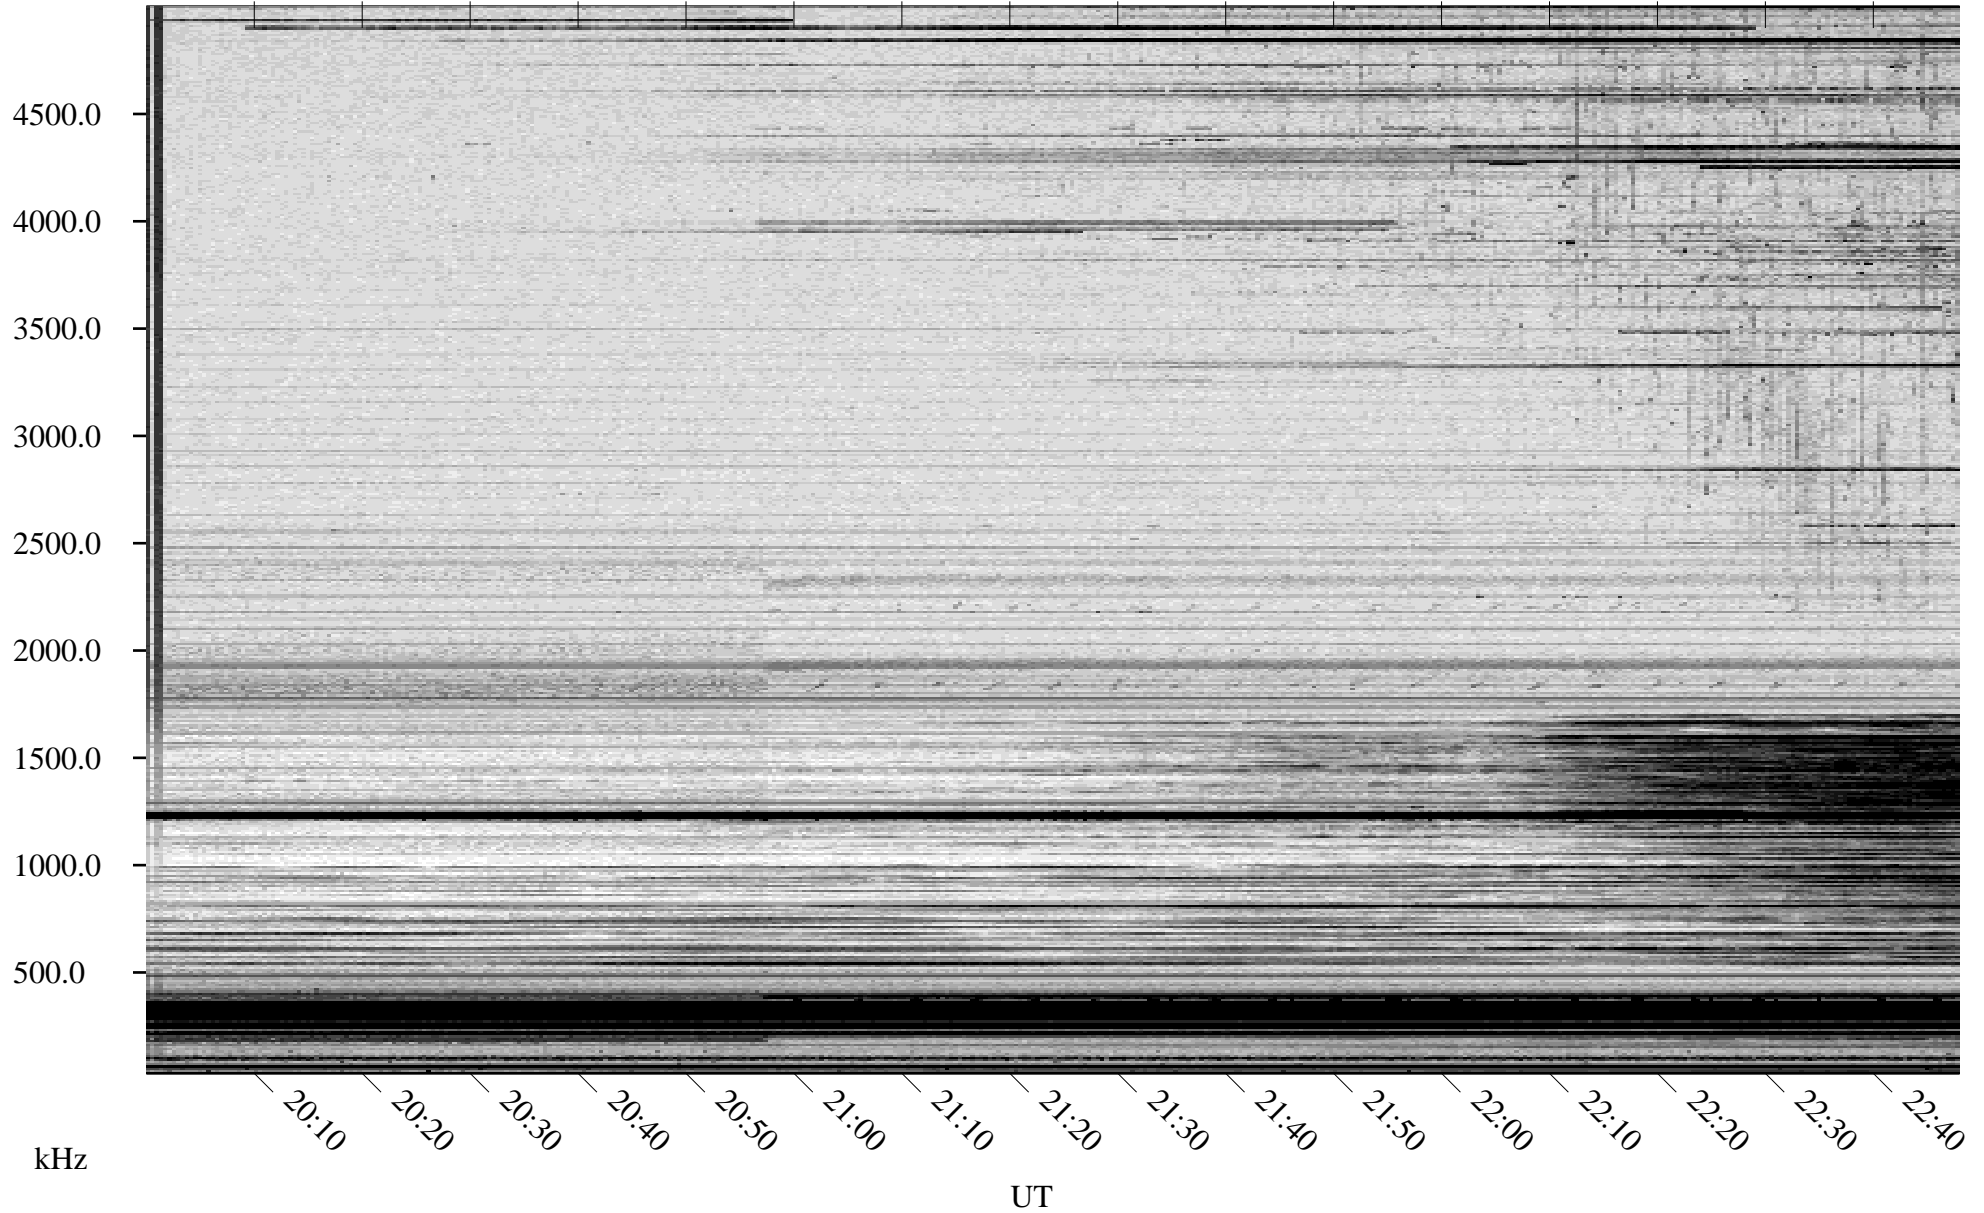

10/15/2008 Churchill, Manitoba

Linear Scale Black = 161 White = 15

ch08289l.r00SUm max_12

Page 1

10/15/2008 Churchill, Manitoba

Linear Scale Black = 161 White = 15

ch08289l.r00SUm max_12

Page 2

10/16/2008 Churchill, Manitoba

Linear Scale Black = 161 White = 15

ch08289l.r00SUm max_12

Page 3

10/16/2008 Churchill, Manitoba

Linear Scale Black = 161 White = 15

ch08289l.r00SUm max_12

Page 4

10/16/2008 Churchill, Manitoba

Linear Scale Black = 161 White = 15

ch08289l.r00SUm max_12

Page 5

10/16/2008 Churchill, Manitoba

Linear Scale Black = 161 White = 15

ch08289l.r00SUm max_12

Page 6

10/16/2008 Churchill, Manitoba

Linear Scale Black = 161 White = 15

ch08289l.r00SUm max_12

Page 7

10/16/2008 Churchill, Manitoba

Linear Scale Black = 161 White = 15

ch08289l.r00SUm max_12

Page 8