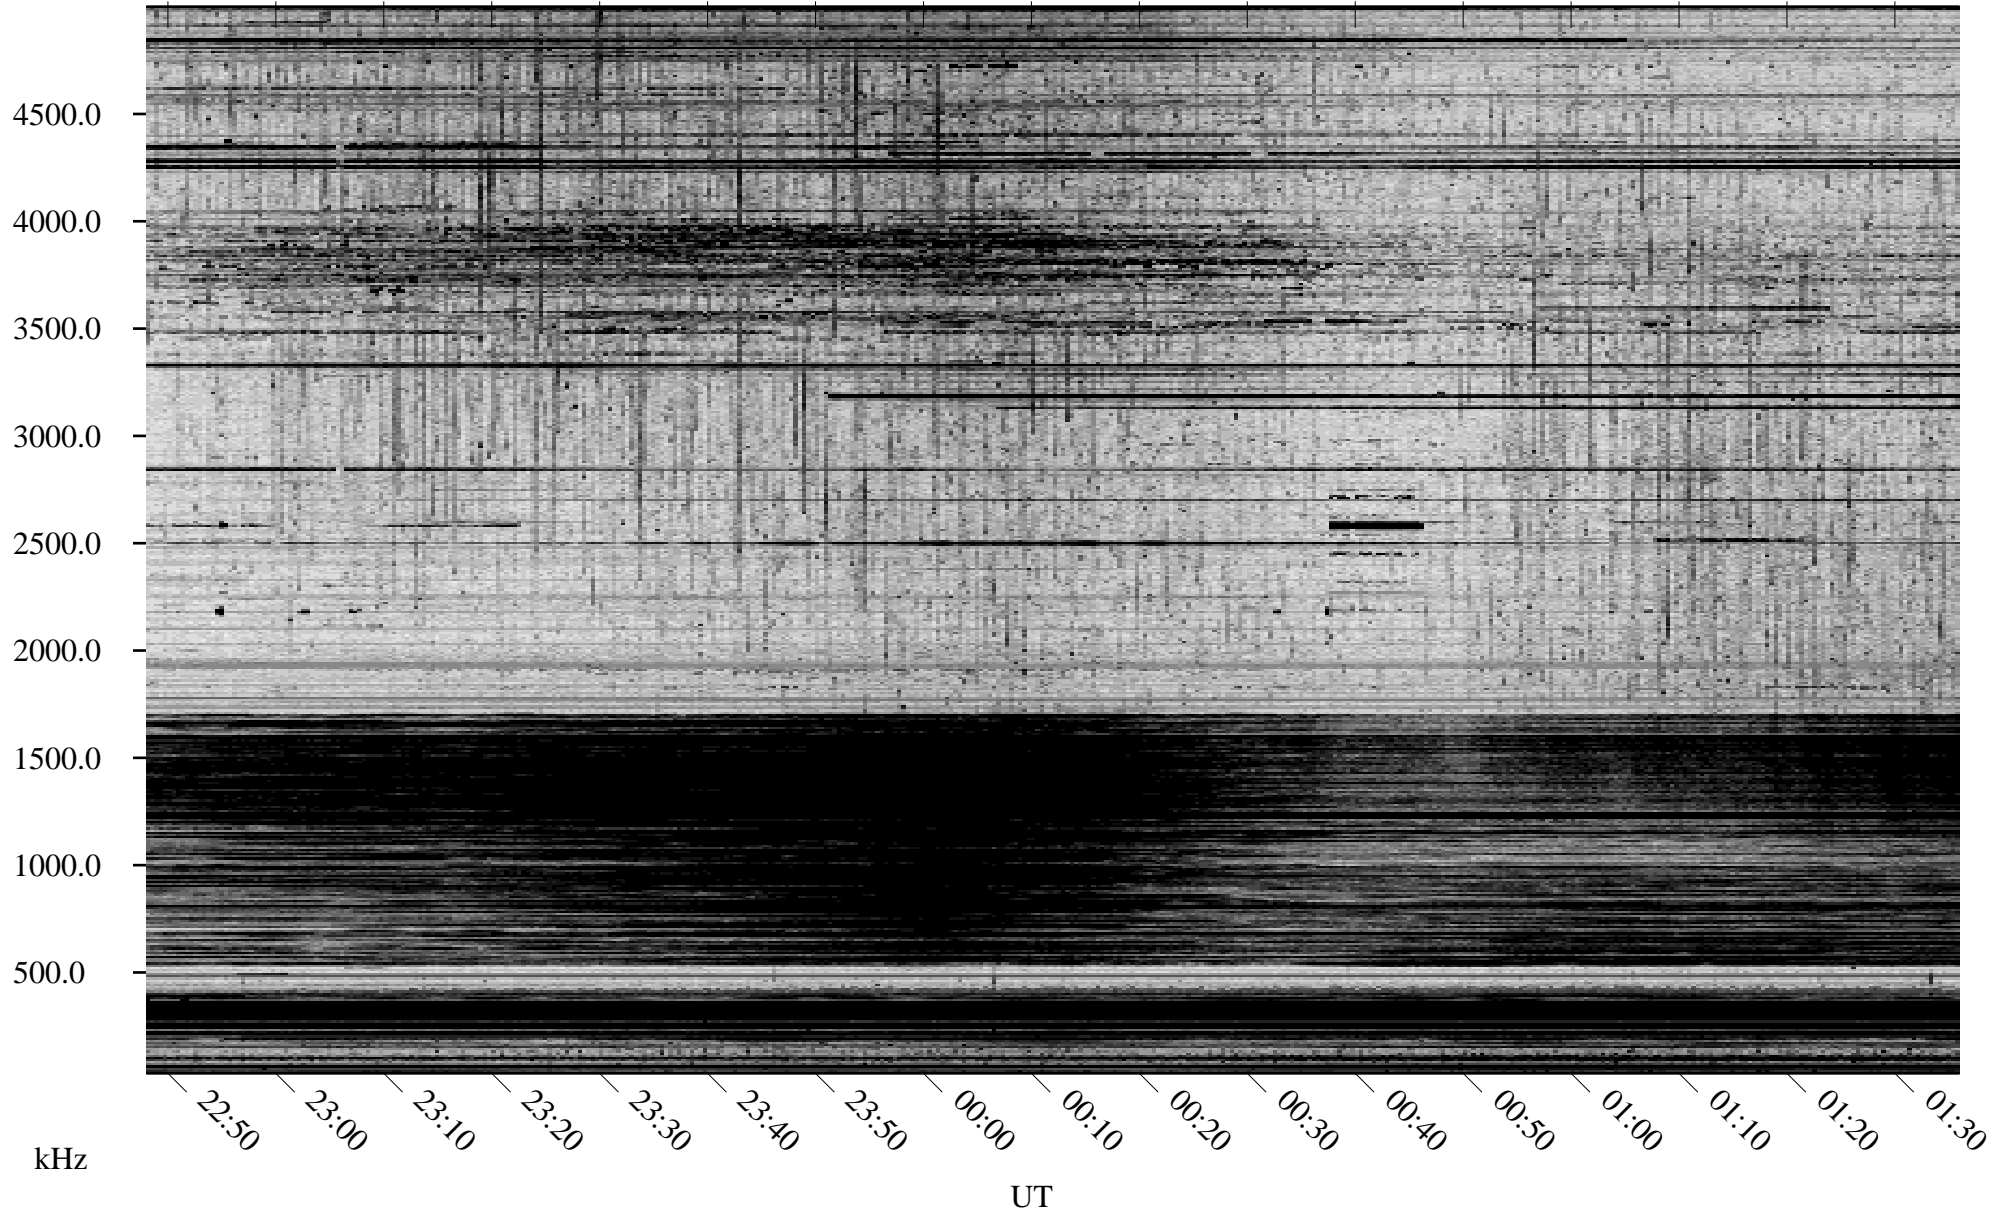

10/15/2008 Churchill, Manitoba

Linear Scale Black = 161 White = 15

ch08289l.r00SUm max_12

Page 1

10/15/2008 Churchill, Manitoba

Linear Scale Black = 161 White = 15

ch08289l.r00SUm max_12

Page 2

10/16/2008 Churchill, Manitoba

Linear Scale Black = 161 White = 15

ch08289l.r00SUm max_12

Page 3

10/16/2008 Churchill, Manitoba

Linear Scale Black = 161 White = 15

ch08289l.r00SUm max_12

Page 4

10/16/2008 Churchill, Manitoba

Linear Scale Black = 161 White = 15

ch08289l.r00SUm max_12

Page 5

10/16/2008 Churchill, Manitoba

Linear Scale Black = 161 White = 15

ch08289l.r00SUm max_12

Page 6

10/16/2008 Churchill, Manitoba

Linear Scale Black = 161 White = 15

ch08289l.r00SUm max_12

Page 7

10/16/2008 Churchill, Manitoba

Linear Scale Black = 161 White = 15

ch08289l.r00SUm max_12

Page 8