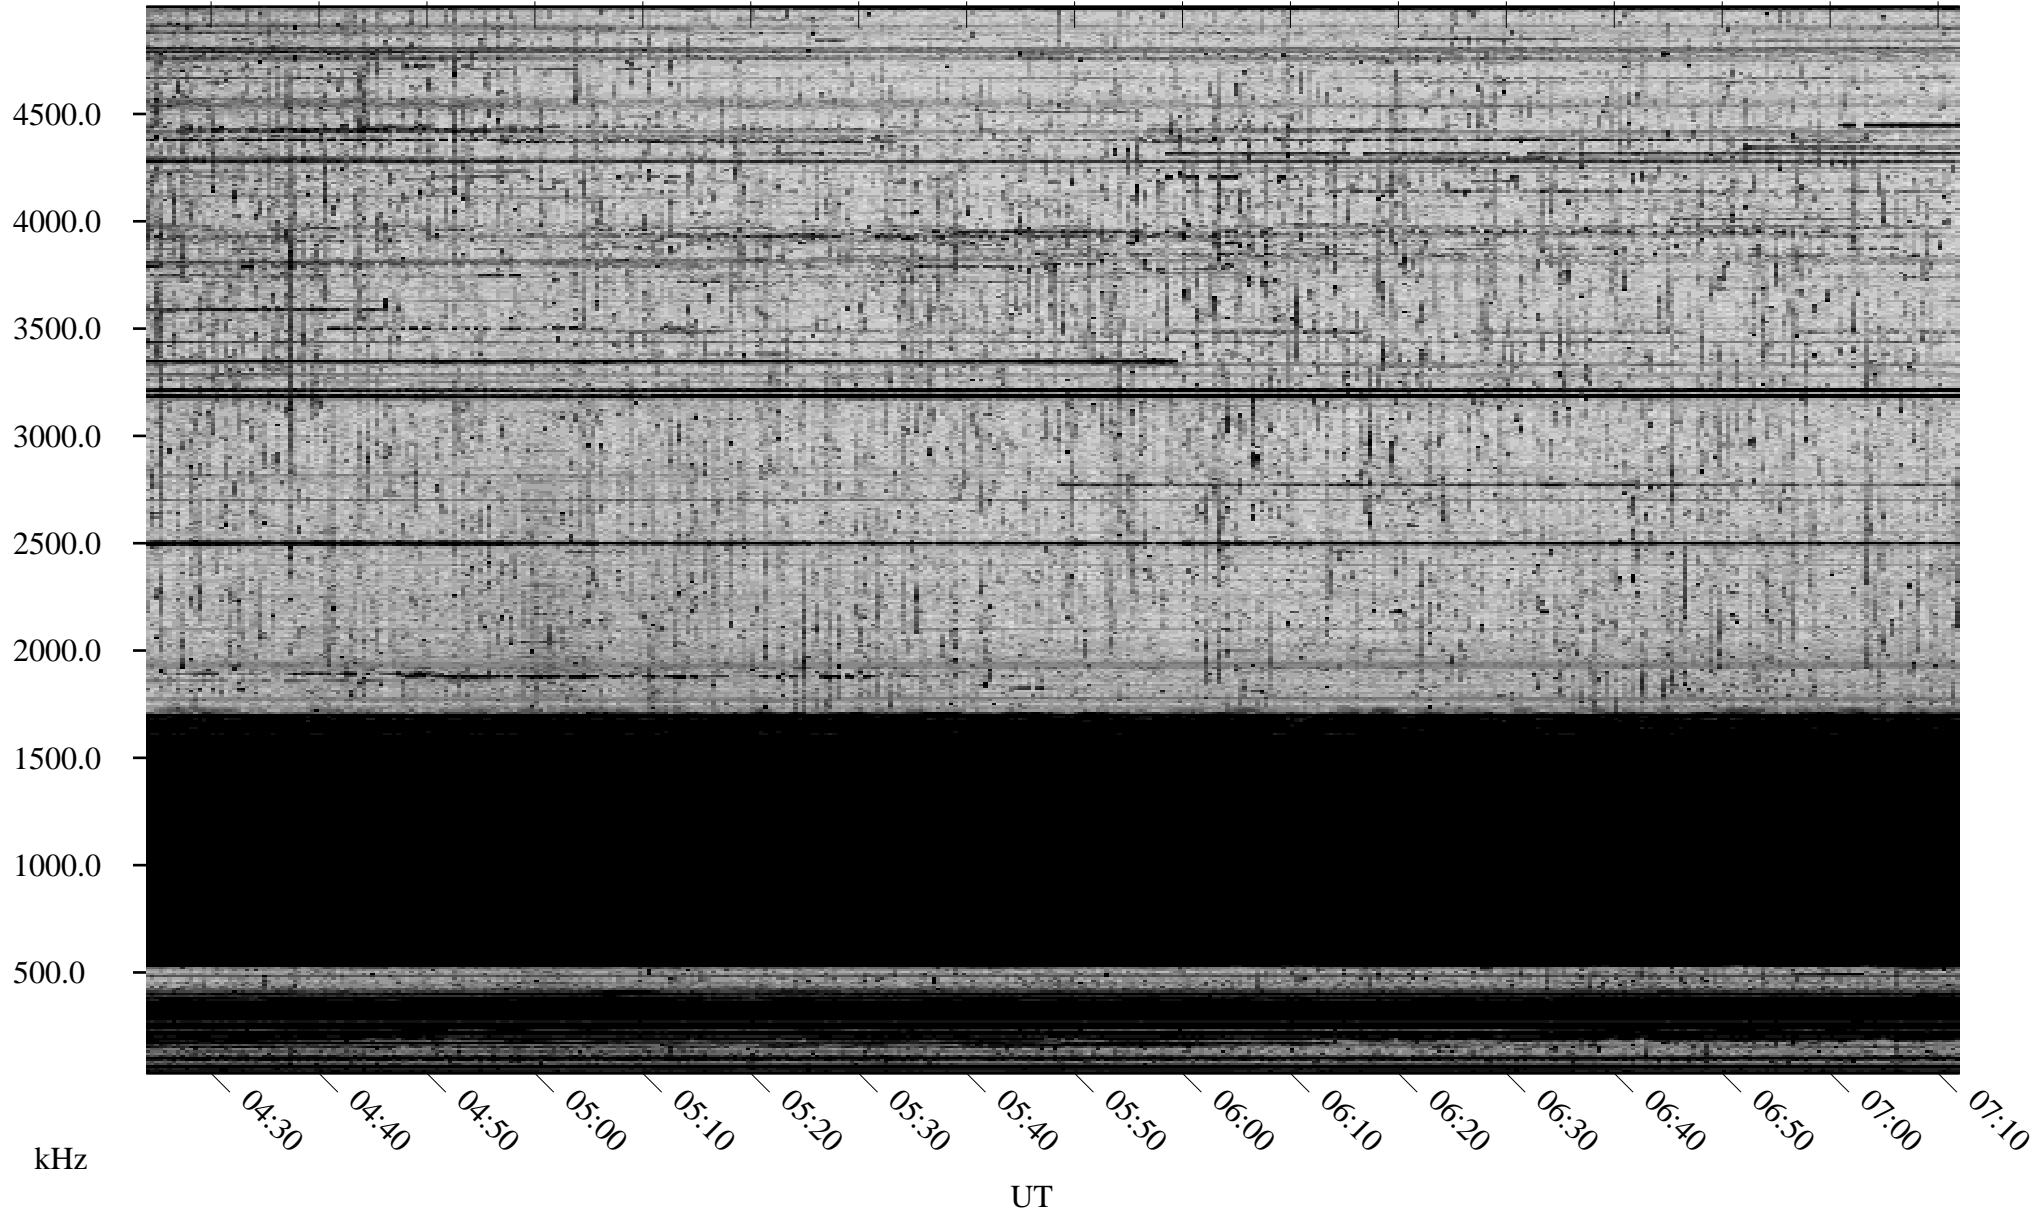

10/15/2008 Churchill, Manitoba

Linear Scale Black = 161 White = 15

ch08289l.r00SUm max_12

Page 1

10/15/2008 Churchill, Manitoba

Linear Scale Black = 161 White = 15

ch08289l.r00SUm max_12

Page 2

10/16/2008 Churchill, Manitoba

Linear Scale Black = 161 White = 15

ch08289l.r00SUm max_12

Page 3

10/16/2008 Churchill, Manitoba

Linear Scale Black = 161 White = 15

ch08289l.r00SUm max_12

Page 4

10/16/2008 Churchill, Manitoba

Linear Scale Black = 161 White = 15

ch08289l.r00SUm max_12

Page 5

10/16/2008 Churchill, Manitoba

Linear Scale Black = 161 White = 15

ch08289l.r00SUm max_12

Page 6

10/16/2008 Churchill, Manitoba

Linear Scale Black = 161 White = 15

ch08289l.r00SUm max_12

Page 7

10/16/2008 Churchill, Manitoba

Linear Scale Black = 161 White = 15

ch08289l.r00SUm max_12

Page 8