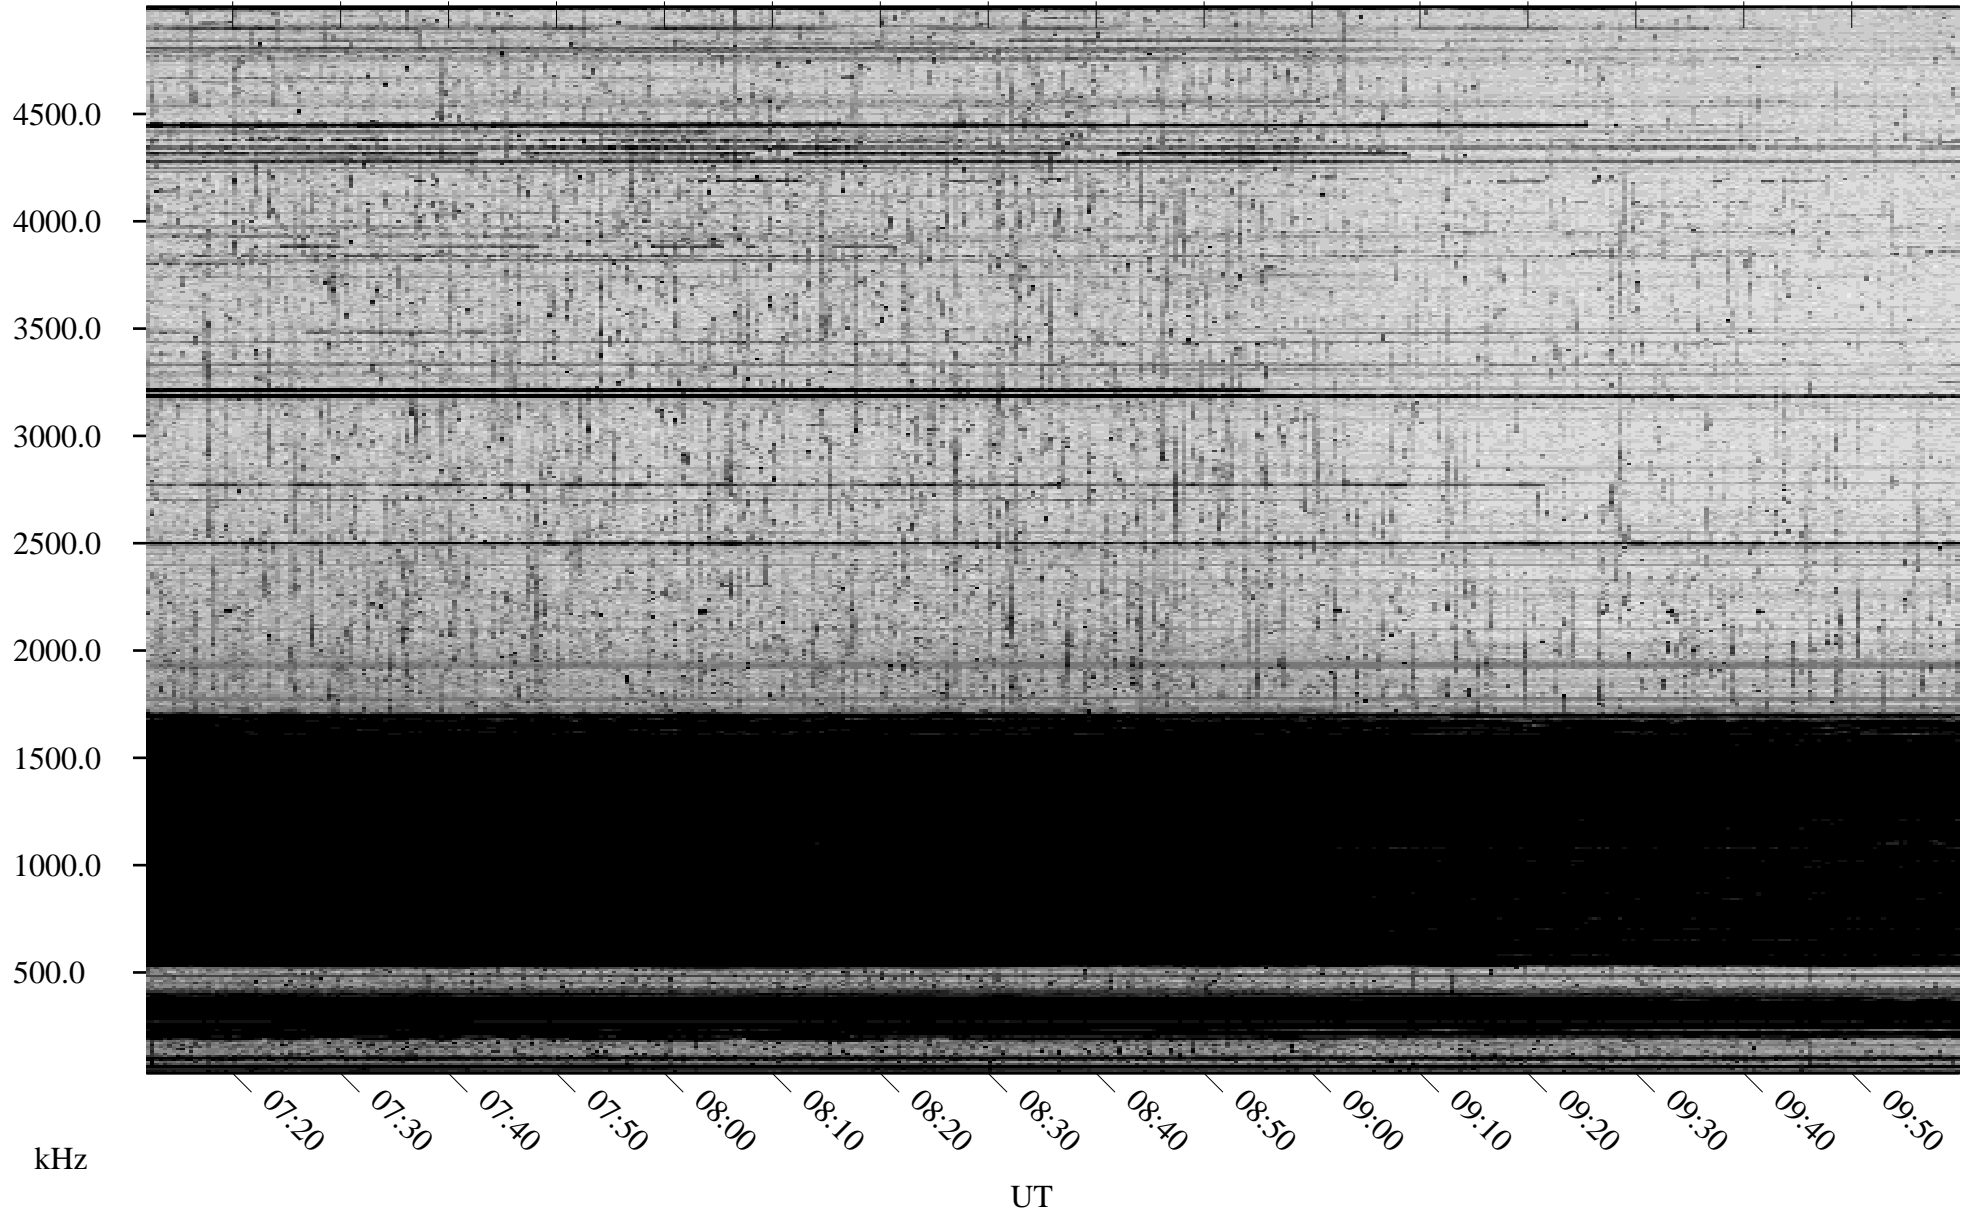

10/15/2008 Churchill, Manitoba

Linear Scale Black = 161 White = 15

ch08289l.r00SUm max_12

Page 1

10/15/2008 Churchill, Manitoba

Linear Scale Black = 161 White = 15

ch08289l.r00SUm max_12

Page 2

10/16/2008 Churchill, Manitoba

Linear Scale Black = 161 White = 15

ch08289l.r00SUm max_12

Page 3

10/16/2008 Churchill, Manitoba

Linear Scale Black = 161 White = 15

ch08289l.r00SUm max_12

Page 4

10/16/2008 Churchill, Manitoba

Linear Scale Black = 161 White = 15

ch08289l.r00SUm max_12

Page 5

10/16/2008 Churchill, Manitoba

Linear Scale Black = 161 White = 15

ch08289l.r00SUm max_12

Page 6

10/16/2008 Churchill, Manitoba

Linear Scale Black = 161 White = 15

ch08289l.r00SUm max_12

Page 7

10/16/2008 Churchill, Manitoba

Linear Scale Black = 161 White = 15

ch08289l.r00SUm max_12

Page 8