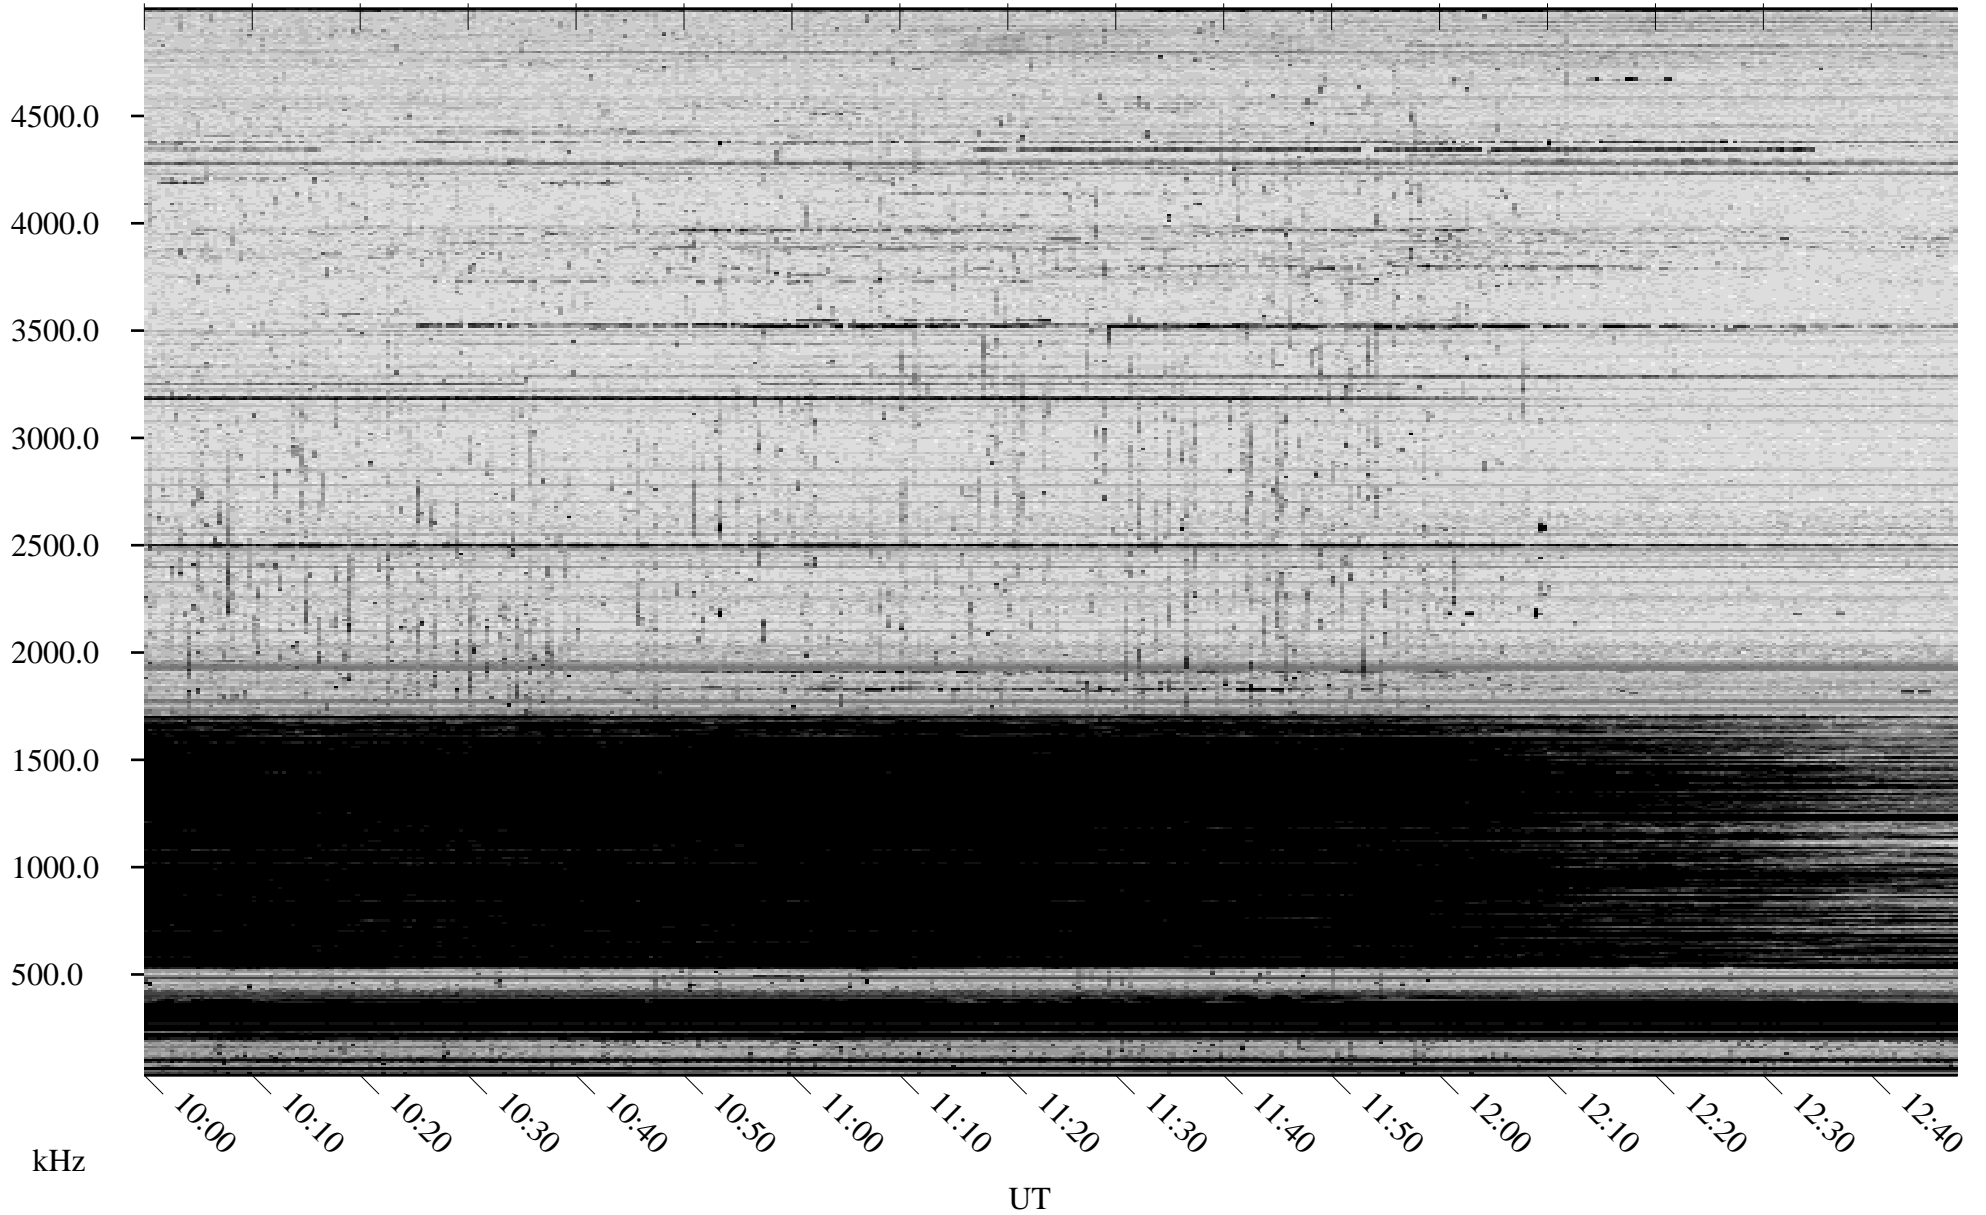

10/15/2008 Churchill, Manitoba

Linear Scale Black = 161 White = 15

ch08289l.r00SUm max_12

Page 1

10/15/2008 Churchill, Manitoba

Linear Scale Black = 161 White = 15

ch08289l.r00SUm max_12

Page 2

10/16/2008 Churchill, Manitoba

Linear Scale Black = 161 White = 15

ch08289l.r00SUm max_12

Page 3

10/16/2008 Churchill, Manitoba

Linear Scale Black = 161 White = 15

ch08289l.r00SUm max_12

Page 4

10/16/2008 Churchill, Manitoba

Linear Scale Black = 161 White = 15

ch08289l.r00SUm max_12

Page 5

10/16/2008 Churchill, Manitoba

Linear Scale Black = 161 White = 15

ch08289l.r00SUm max_12

Page 6

10/16/2008 Churchill, Manitoba

Linear Scale Black = 161 White = 15

ch08289l.r00SUm max_12

Page 7

10/16/2008 Churchill, Manitoba

Linear Scale Black = 161 White = 15

ch08289l.r00SUm max_12

Page 8