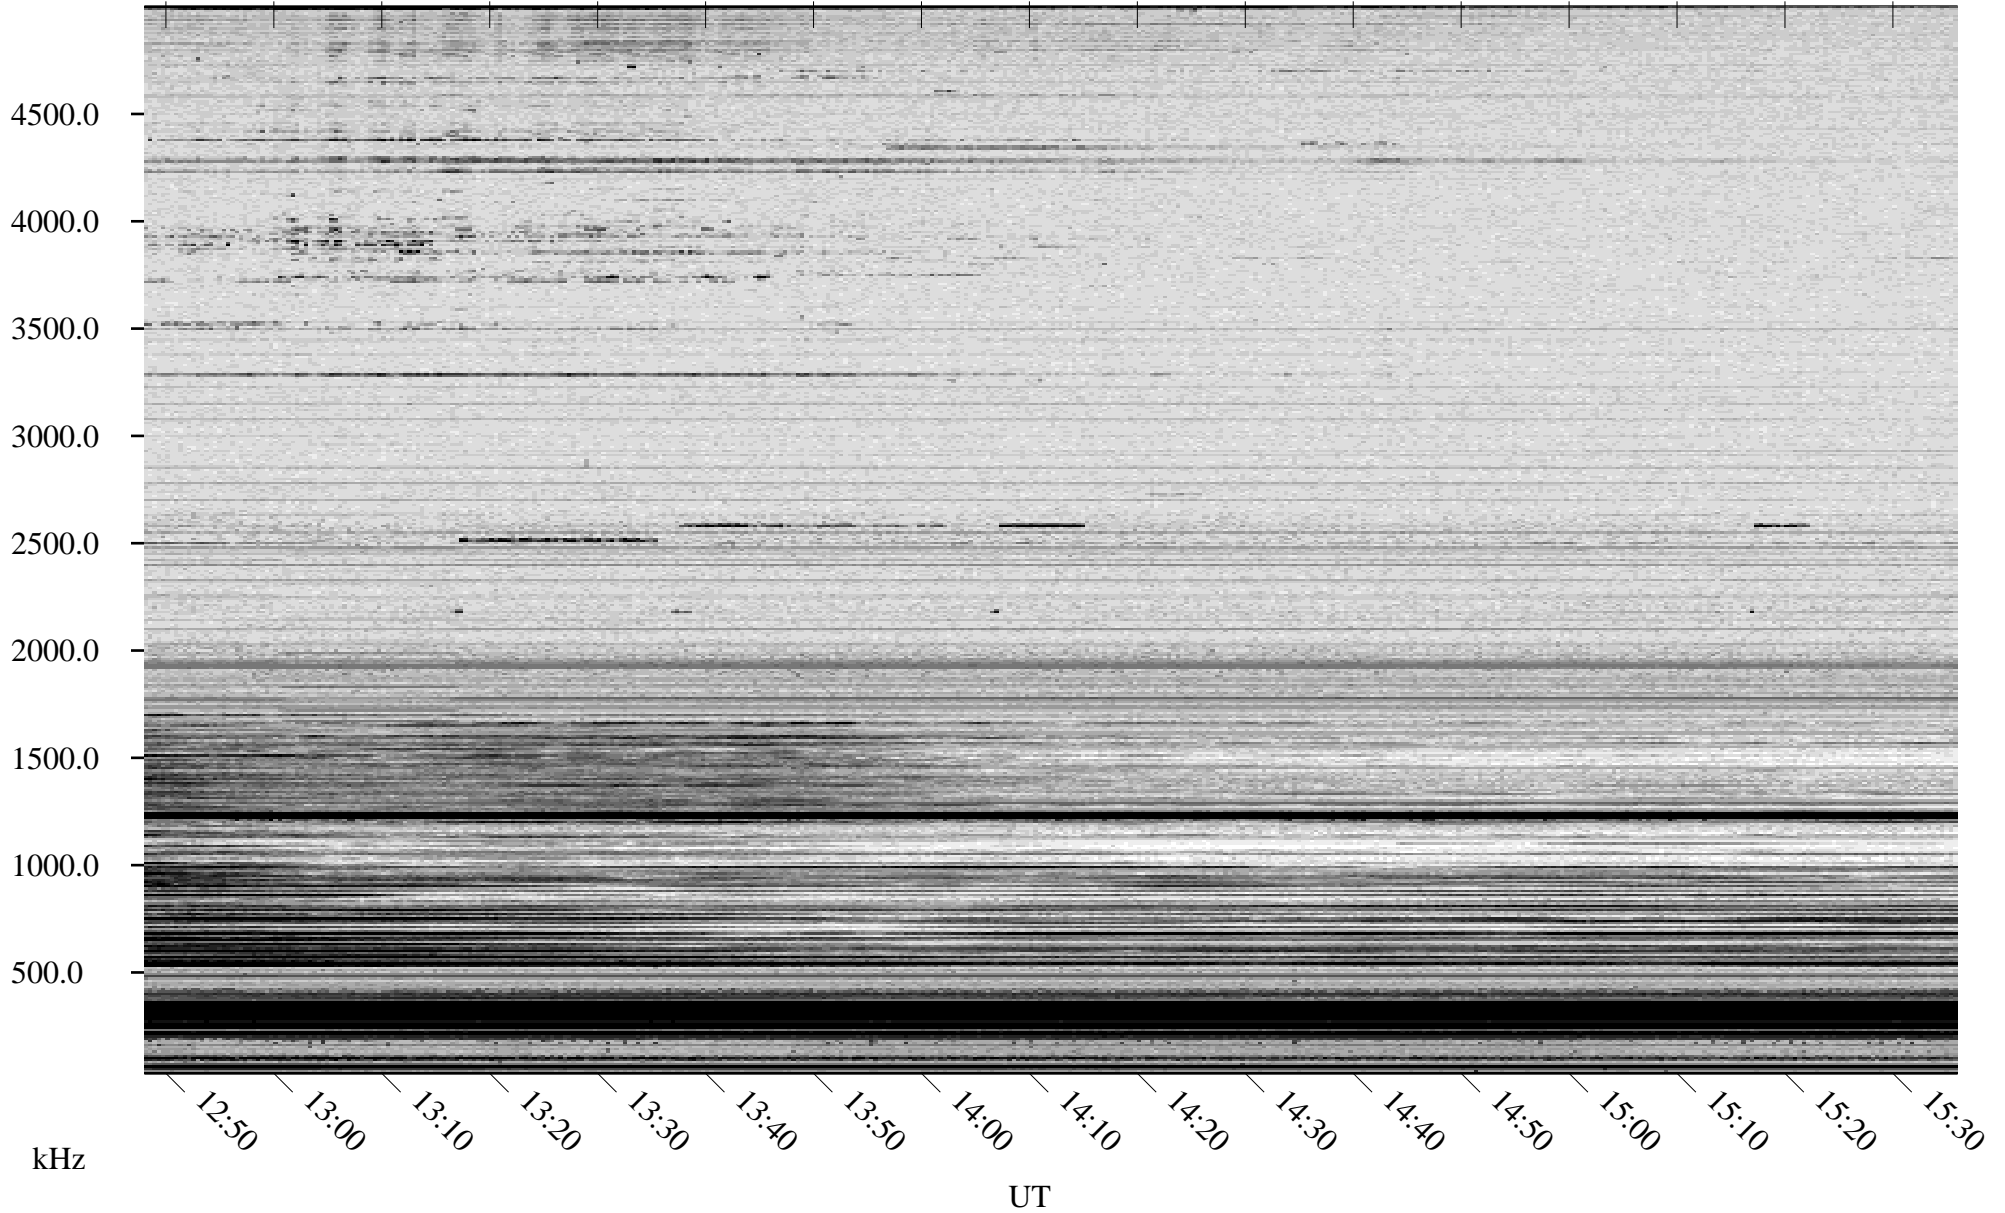

10/15/2008 Churchill, Manitoba

Linear Scale Black = 161 White = 15

ch08289l.r00SUm max_12

Page 1

10/15/2008 Churchill, Manitoba

Linear Scale Black = 161 White = 15

ch08289l.r00SUm max_12

Page 2

10/16/2008 Churchill, Manitoba

Linear Scale Black = 161 White = 15

ch08289l.r00SUm max_12

Page 3

10/16/2008 Churchill, Manitoba

Linear Scale Black = 161 White = 15

ch08289l.r00SUm max_12

Page 4

10/16/2008 Churchill, Manitoba

Linear Scale Black = 161 White = 15

ch08289l.r00SUm max_12

Page 5

10/16/2008 Churchill, Manitoba

Linear Scale Black = 161 White = 15

ch08289l.r00SUm max_12

Page 6

10/16/2008 Churchill, Manitoba

Linear Scale Black = 161 White = 15

ch08289l.r00SUm max_12

Page 7

10/16/2008 Churchill, Manitoba

Linear Scale Black = 161 White = 15

ch08289l.r00SUm max_12

Page 8