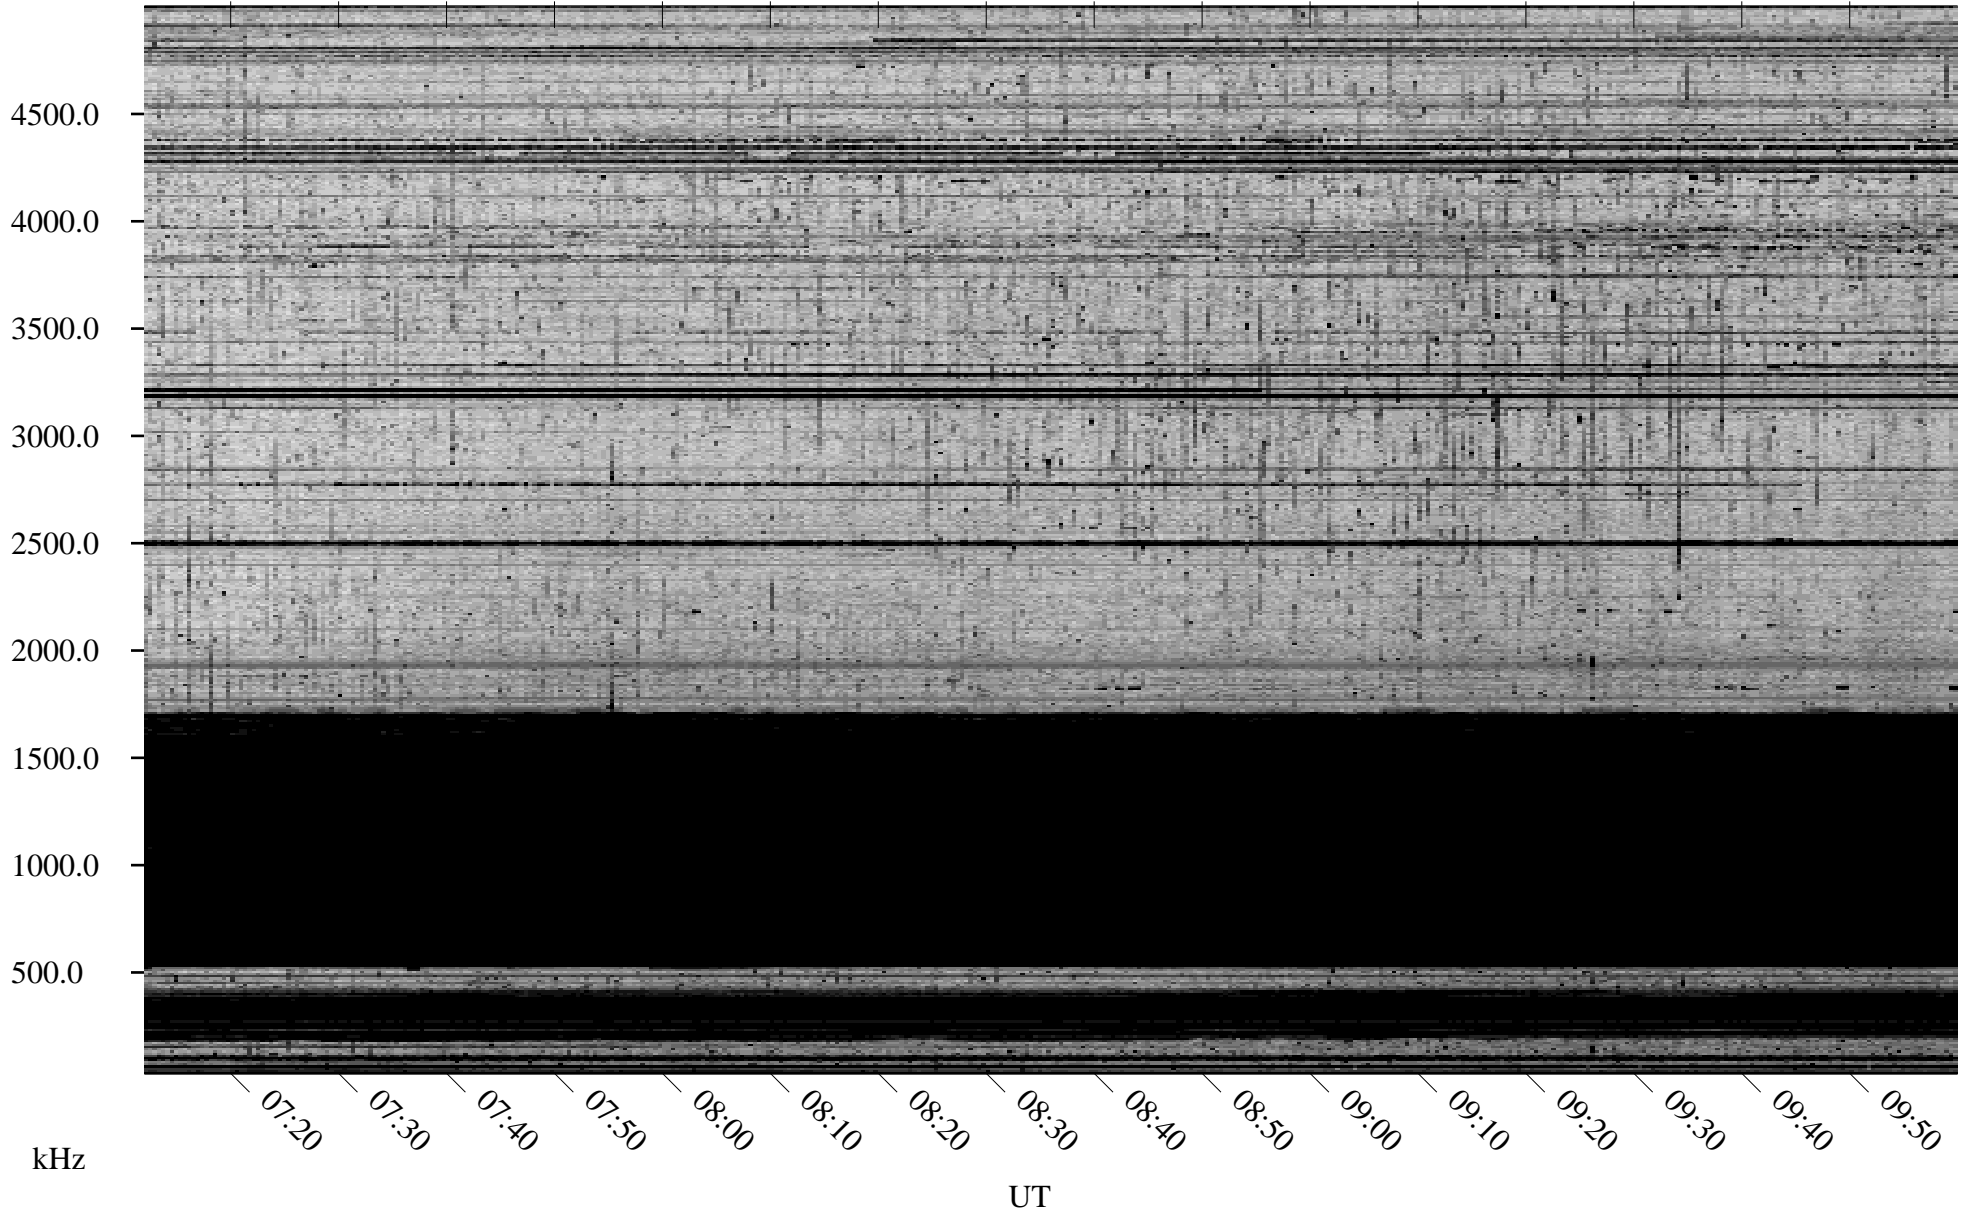

10/16/2008 Churchill, Manitoba

Linear Scale Black = 161 White = 15

ch08290l.r00SUm max_12

Page 1

10/16/2008 Churchill, Manitoba

Linear Scale Black = 161 White = 15

ch08290l.r00SUm max_12

Page 2

10/17/2008 Churchill, Manitoba

Linear Scale Black = 161 White = 15

ch08290l.r00SUm max_12

Page 3

10/17/2008 Churchill, Manitoba

Linear Scale Black = 161 White = 15

ch08290l.r00SUm max_12

Page 4

10/17/2008 Churchill, Manitoba

Linear Scale Black = 161 White = 15

ch08290l.r00SUm max_12

Page 5

10/17/2008 Churchill, Manitoba

Linear Scale Black = 161 White = 15

ch08290l.r00SUm max_12

Page 6

10/17/2008 Churchill, Manitoba

Linear Scale Black = 161 White = 15

ch08290l.r00SUm max_12

Page 7

10/17/2008 Churchill, Manitoba

Linear Scale Black = 161 White = 15

ch08290l.r00SUm max_12