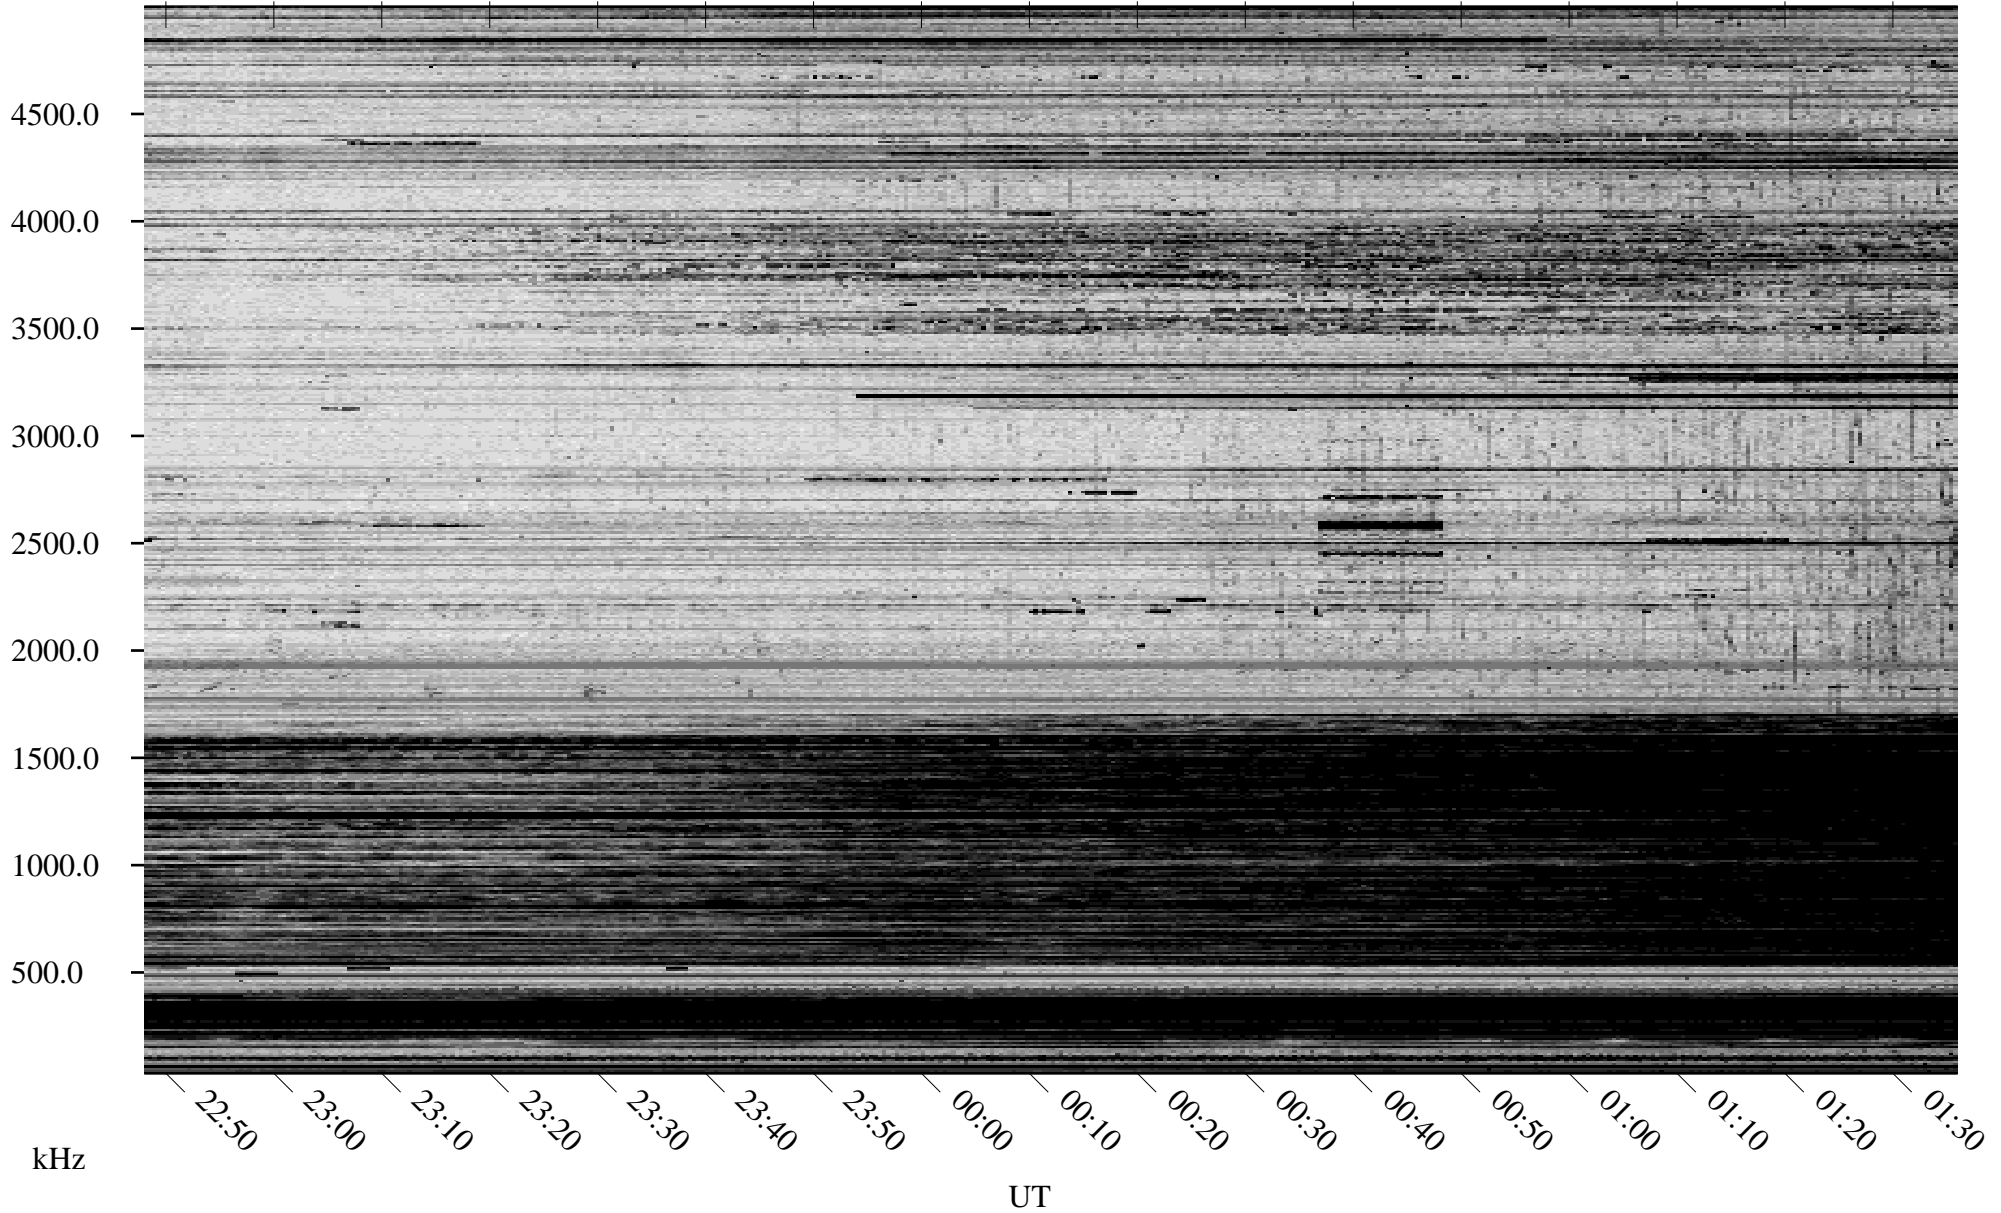

10/16/2008 Churchill, Manitoba

Linear Scale Black = 161 White = 15

ch08290l.r00SUm max_12

Page 1

10/16/2008 Churchill, Manitoba

Linear Scale Black = 161 White = 15

ch08290l.r00SUm max_12

Page 2

10/17/2008 Churchill, Manitoba

Linear Scale Black = 161 White = 15

ch08290l.r00SUm max_12

Page 3

10/17/2008 Churchill, Manitoba

Linear Scale Black = 161 White = 15

ch08290l.r00SUm max_12

Page 4

10/17/2008 Churchill, Manitoba

Linear Scale Black = 161 White = 15

ch08290l.r00SUm max_12

Page 5

10/17/2008 Churchill, Manitoba

Linear Scale Black = 161 White = 15

ch08290l.r00SUm max_12

Page 6

10/17/2008 Churchill, Manitoba

Linear Scale Black = 161 White = 15

ch08290l.r00SUm max_12

Page 7

10/17/2008 Churchill, Manitoba

Linear Scale Black = 161 White = 15

ch08290l.r00SUm max_12