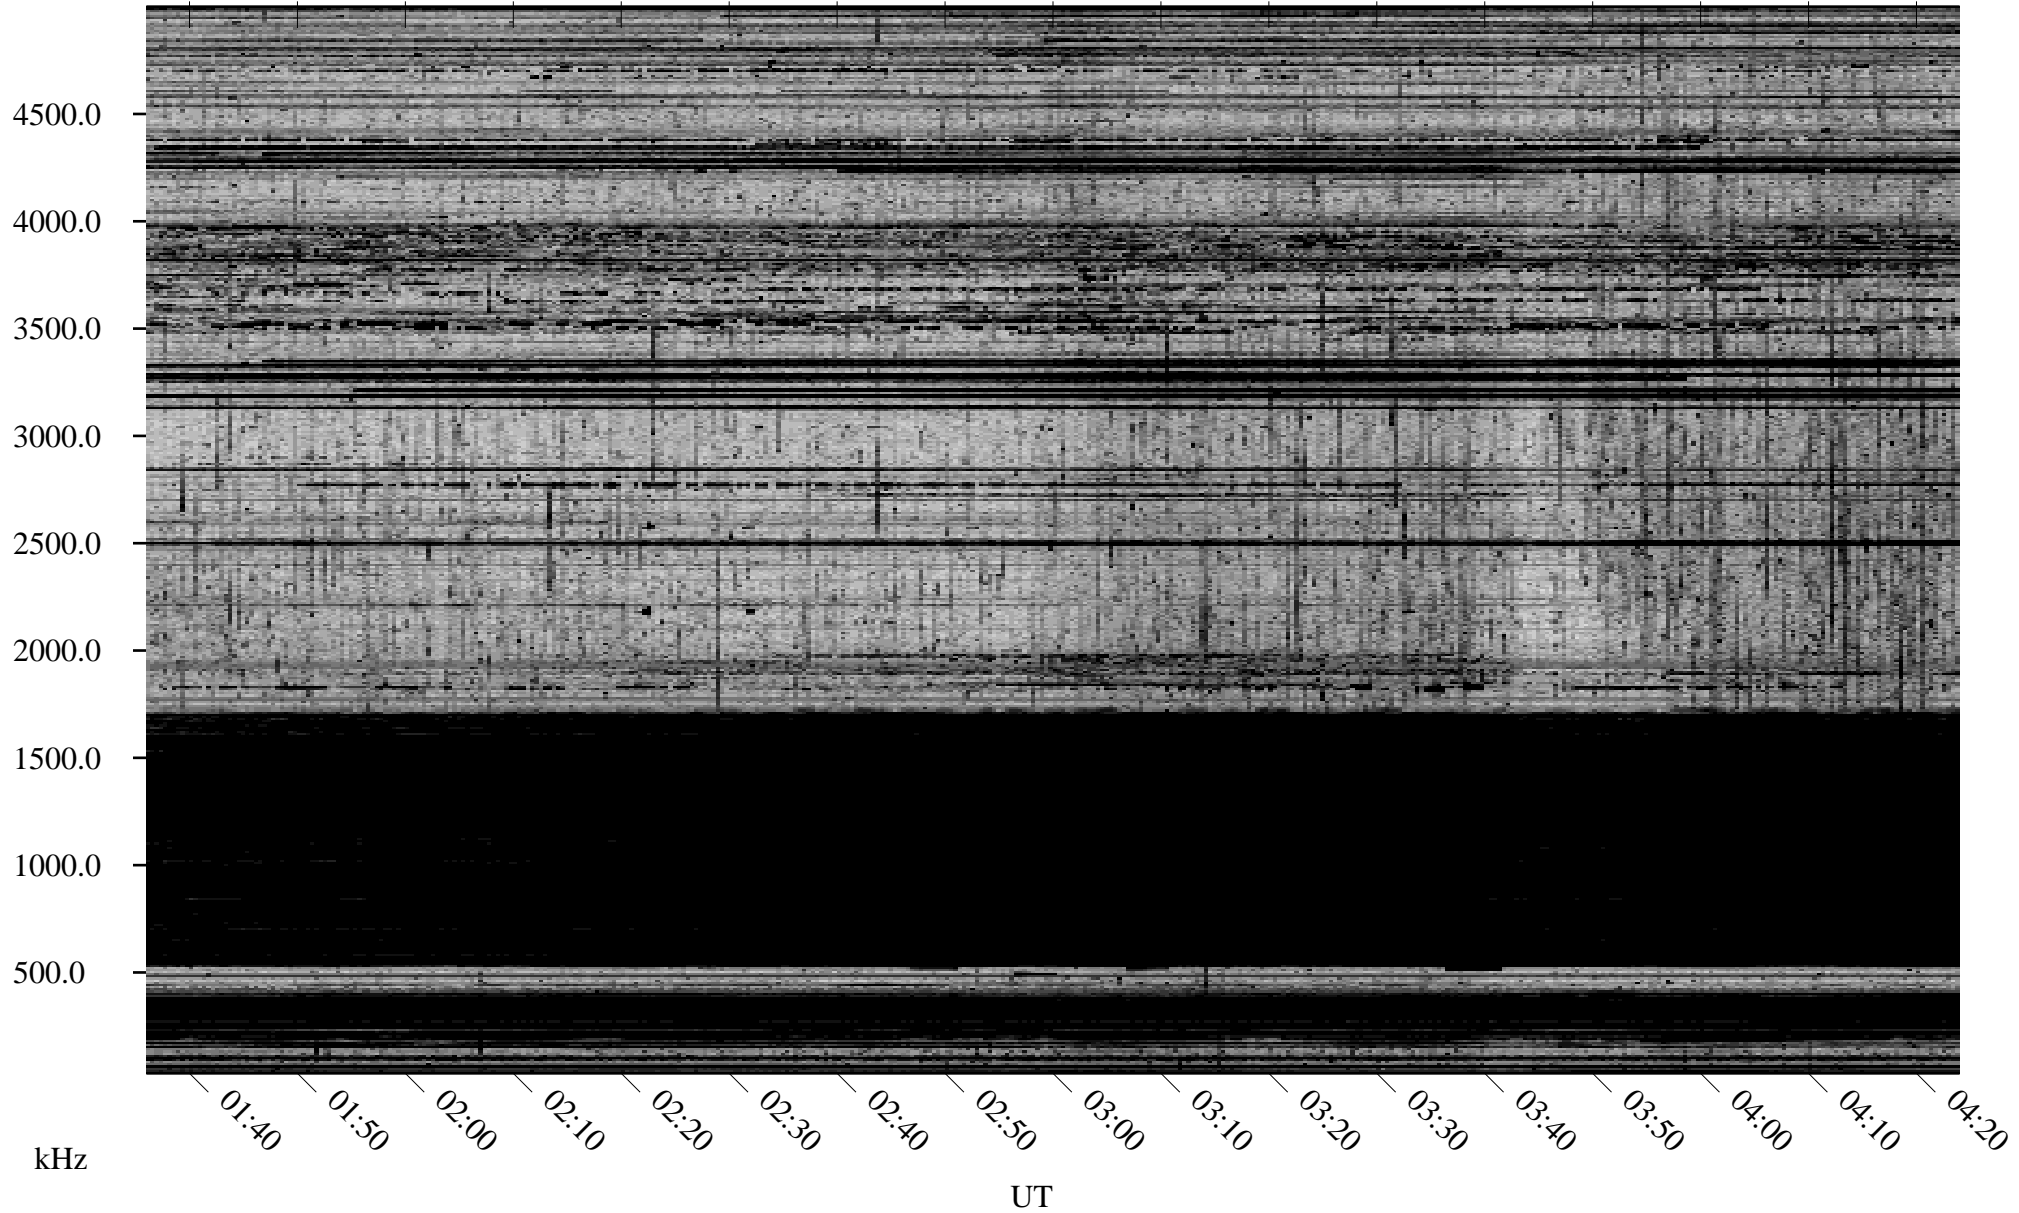

10/16/2008 Churchill, Manitoba

Linear Scale Black = 161 White = 15

ch08290l.r00SUm max_12

Page 1

10/16/2008 Churchill, Manitoba

Linear Scale Black = 161 White = 15

ch08290l.r00SUm max_12

Page 2

10/17/2008 Churchill, Manitoba

Linear Scale Black = 161 White = 15

ch08290l.r00SUm max_12

Page 3

10/17/2008 Churchill, Manitoba

Linear Scale Black = 161 White = 15

ch08290l.r00SUm max_12

Page 4

10/17/2008 Churchill, Manitoba

Linear Scale Black = 161 White = 15

ch08290l.r00SUm max_12

Page 5

10/17/2008 Churchill, Manitoba

Linear Scale Black = 161 White = 15

ch08290l.r00SUm max_12

Page 6

10/17/2008 Churchill, Manitoba

Linear Scale Black = 161 White = 15

ch08290l.r00SUm max_12

Page 7

10/17/2008 Churchill, Manitoba

Linear Scale Black = 161 White = 15

ch08290l.r00SUm max_12