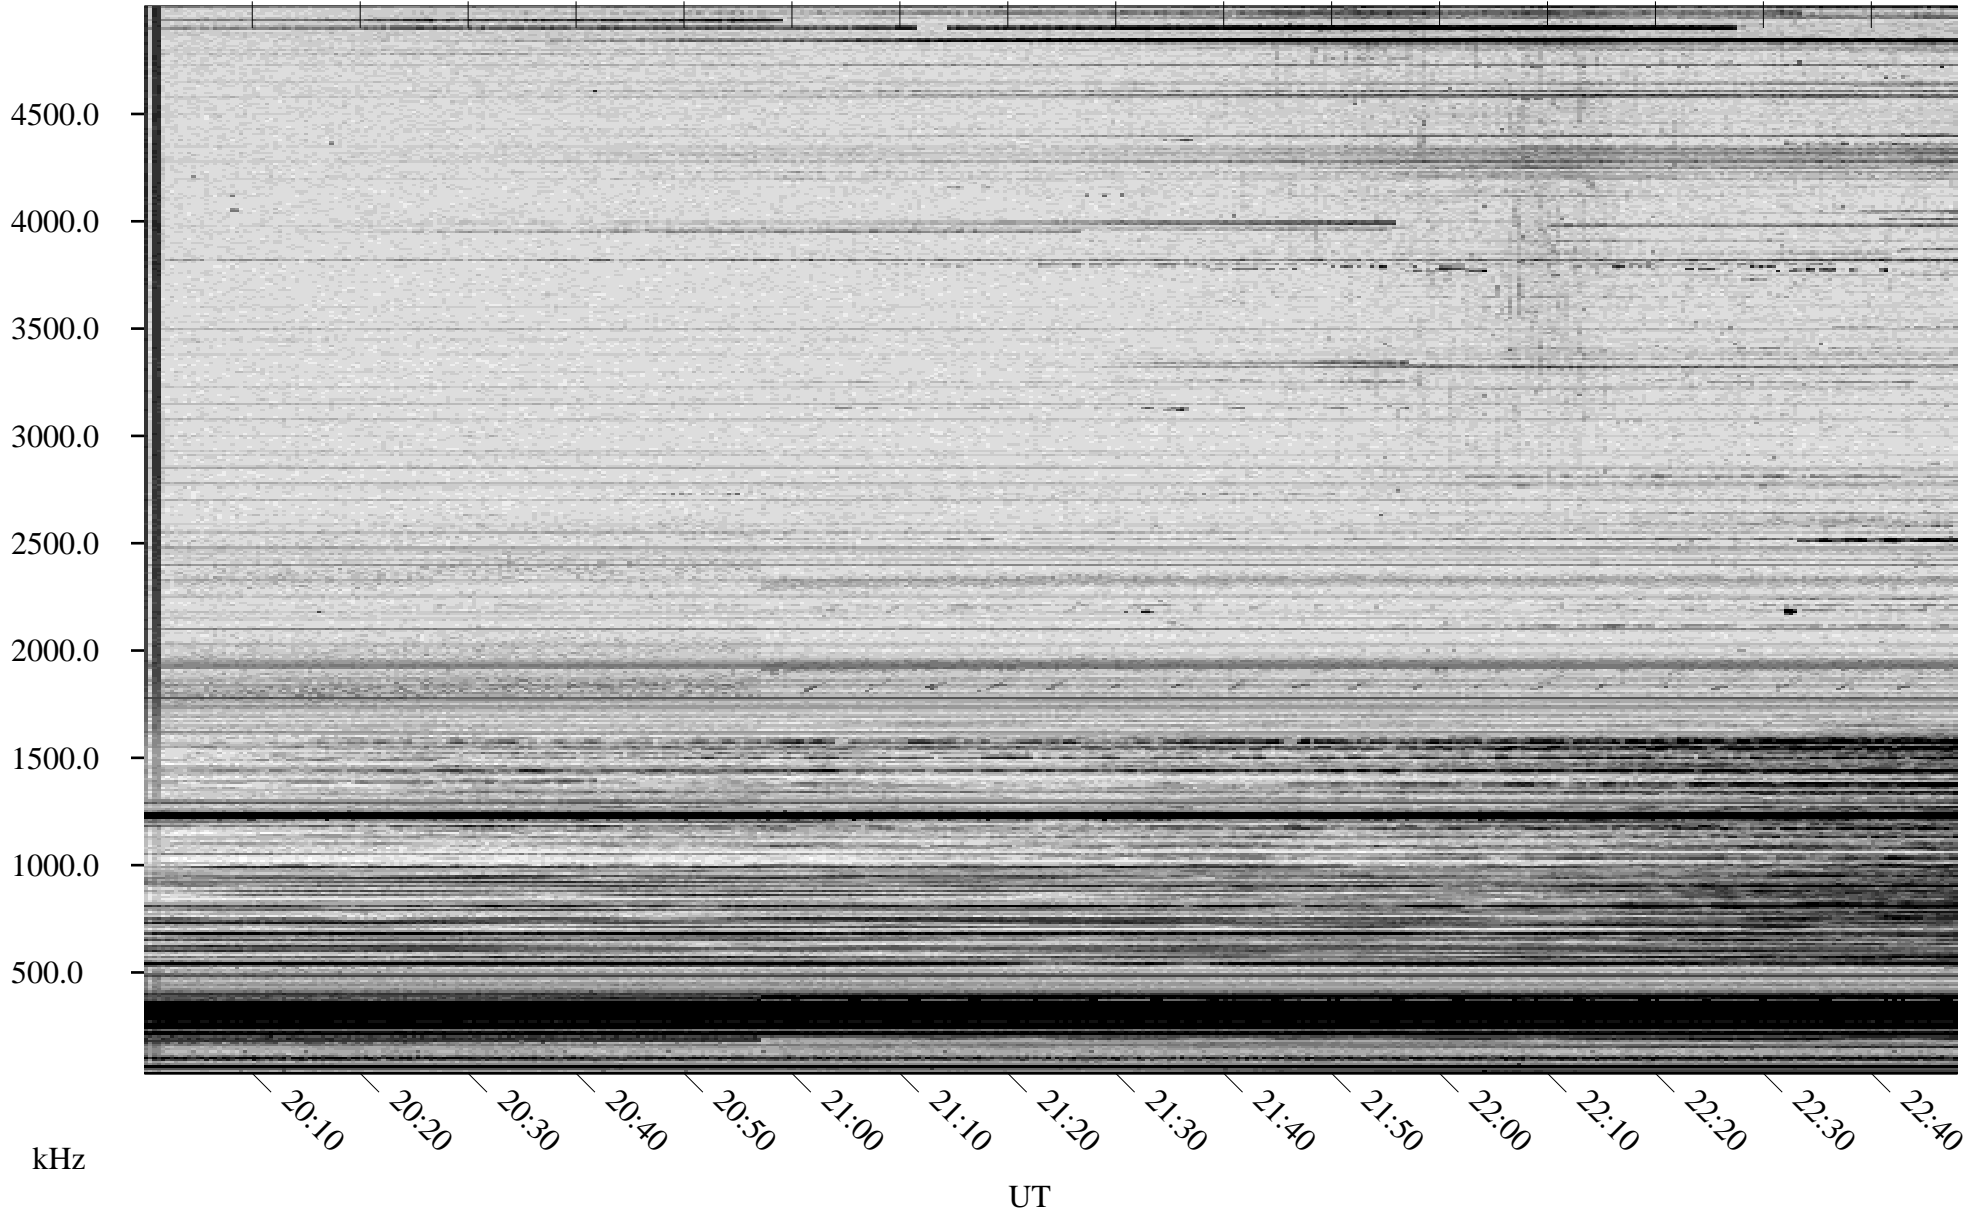

10/16/2008 Churchill, Manitoba

Linear Scale Black = 161 White = 15

ch08290l.r00SUm max_12

Page 1

10/16/2008 Churchill, Manitoba

Linear Scale Black = 161 White = 15

ch08290l.r00SUm max_12

Page 2

10/17/2008 Churchill, Manitoba

Linear Scale Black = 161 White = 15

ch08290l.r00SUm max_12

Page 3

10/17/2008 Churchill, Manitoba

Linear Scale Black = 161 White = 15

ch08290l.r00SUm max_12

Page 4

10/17/2008 Churchill, Manitoba

Linear Scale Black = 161 White = 15

ch08290l.r00SUm max_12

Page 5

10/17/2008 Churchill, Manitoba

Linear Scale Black = 161 White = 15

ch08290l.r00SUm max_12

Page 6

10/17/2008 Churchill, Manitoba

Linear Scale Black = 161 White = 15

ch08290l.r00SUm max_12

Page 7

10/17/2008 Churchill, Manitoba

Linear Scale Black = 161 White = 15

ch08290l.r00SUm max_12