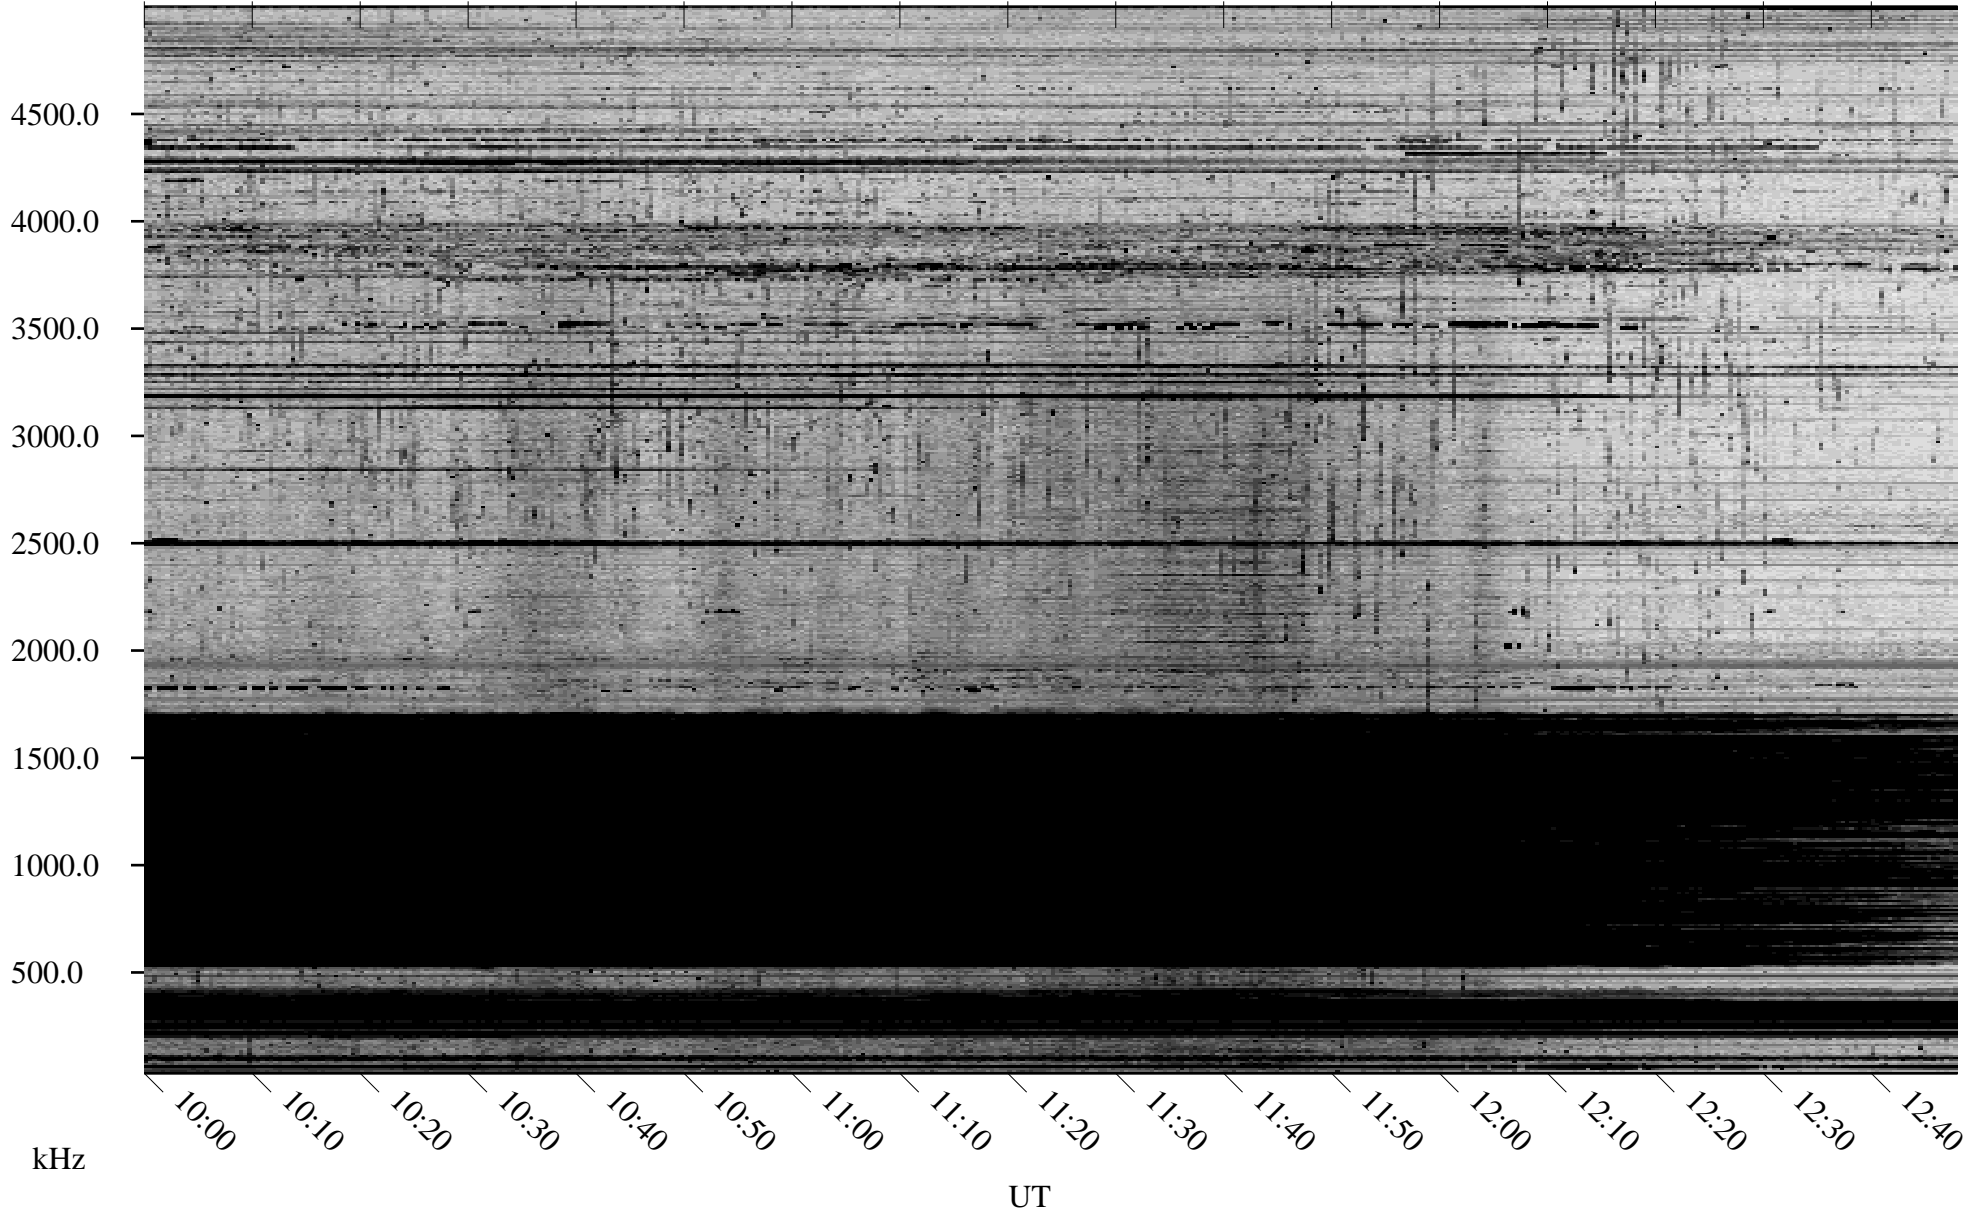

10/16/2008 Churchill, Manitoba

Linear Scale Black = 161 White = 15

ch08290l.r00SUm max_12

Page 1

10/16/2008 Churchill, Manitoba

Linear Scale Black = 161 White = 15

ch08290l.r00SUm max_12

Page 2

10/17/2008 Churchill, Manitoba

Linear Scale Black = 161 White = 15

ch08290l.r00SUm max_12

Page 3

10/17/2008 Churchill, Manitoba

Linear Scale Black = 161 White = 15

ch08290l.r00SUm max_12

Page 4

10/17/2008 Churchill, Manitoba

Linear Scale Black = 161 White = 15

ch08290l.r00SUm max_12

Page 5

10/17/2008 Churchill, Manitoba

Linear Scale Black = 161 White = 15

ch08290l.r00SUm max_12

Page 6

10/17/2008 Churchill, Manitoba

Linear Scale Black = 161 White = 15

ch08290l.r00SUm max_12

Page 7

10/17/2008 Churchill, Manitoba

Linear Scale Black = 161 White = 15

ch08290l.r00SUm max_12