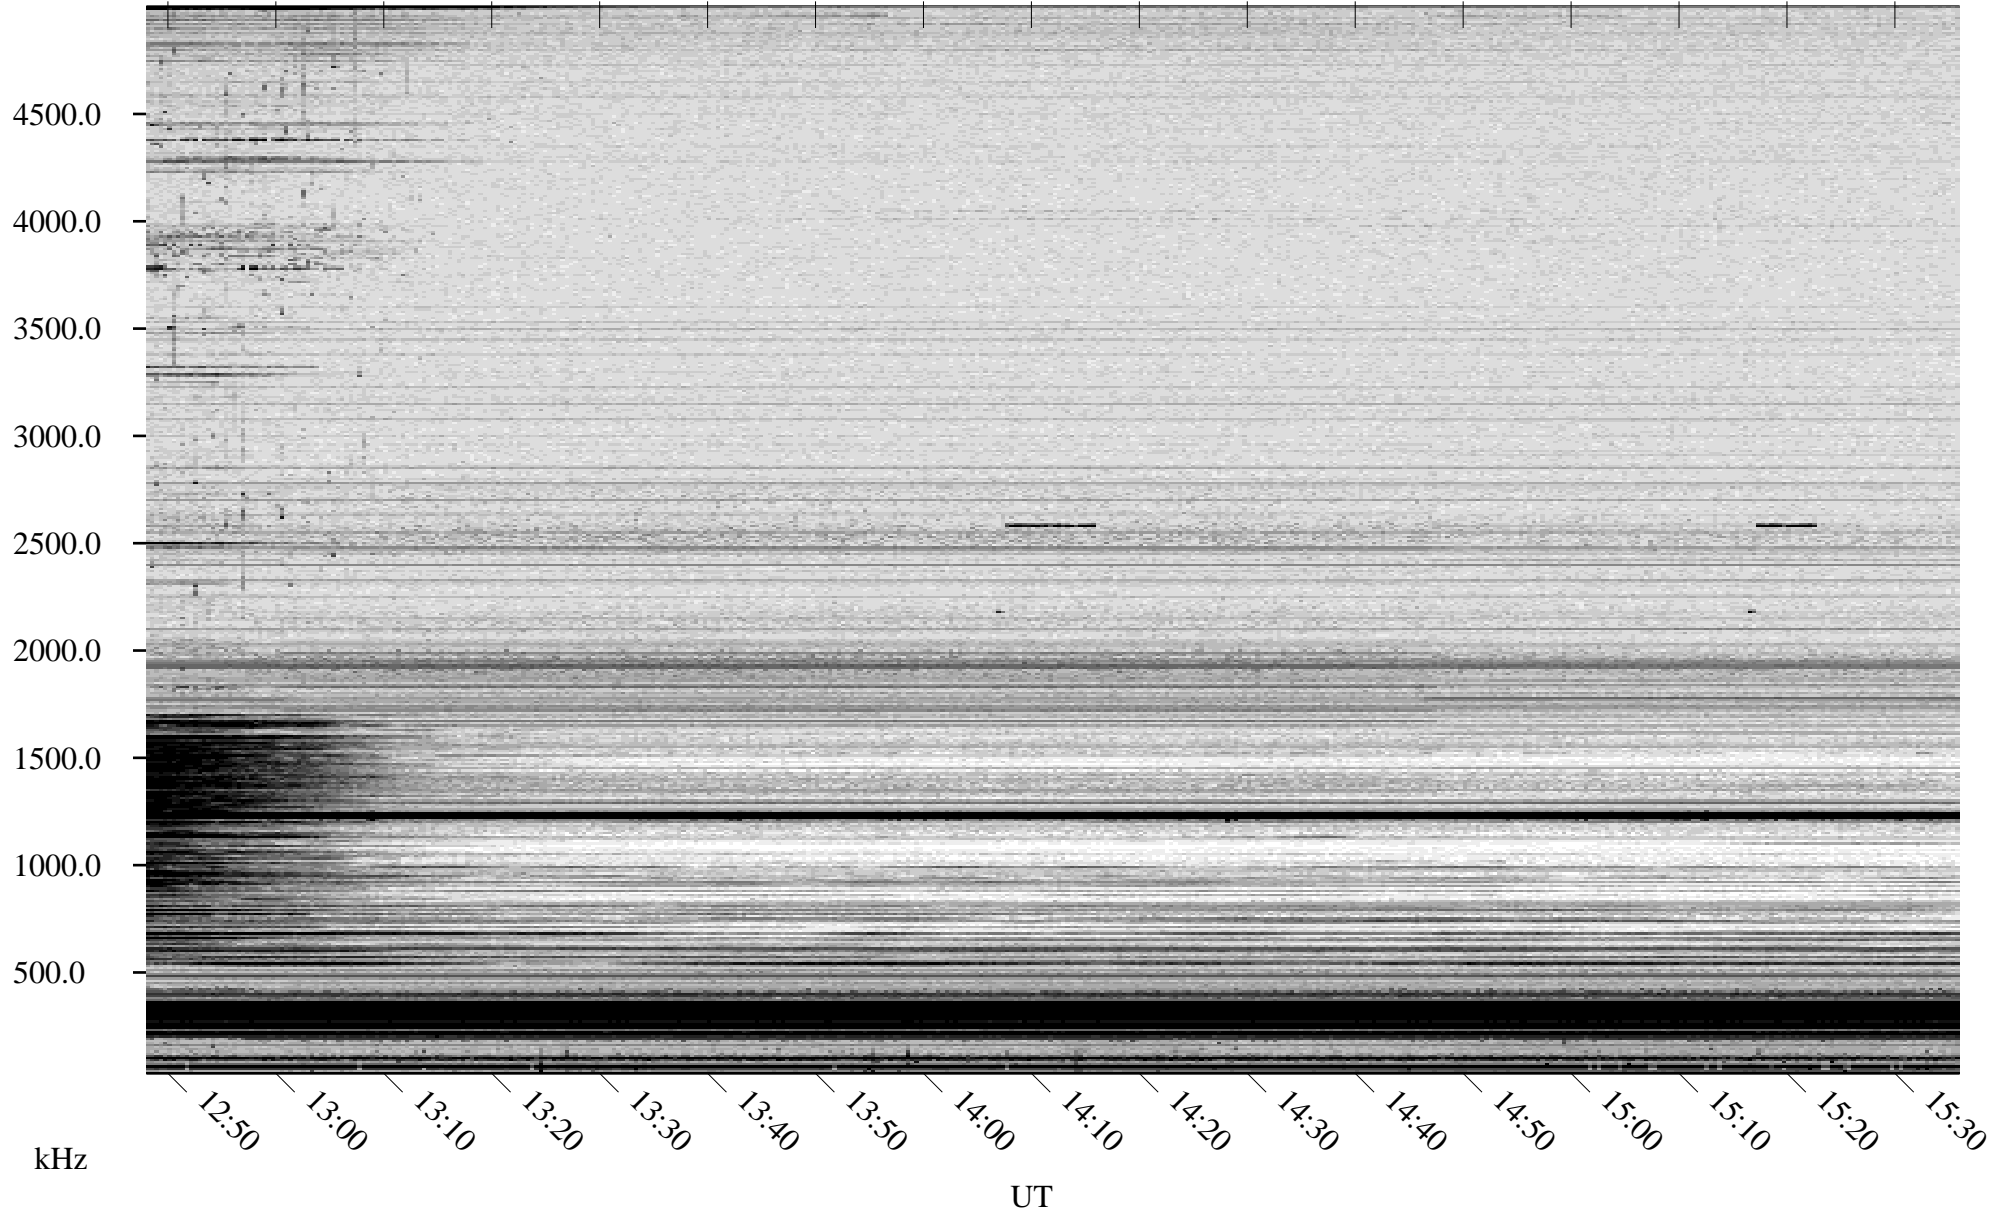

10/16/2008 Churchill, Manitoba

Linear Scale Black = 161 White = 15

ch08290l.r00SUm max_12

Page 1

10/16/2008 Churchill, Manitoba

Linear Scale Black = 161 White = 15

ch08290l.r00SUm max_12

Page 2

10/17/2008 Churchill, Manitoba

Linear Scale Black = 161 White = 15

ch08290l.r00SUm max_12

Page 3

10/17/2008 Churchill, Manitoba

Linear Scale Black = 161 White = 15

ch08290l.r00SUm max_12

Page 4

10/17/2008 Churchill, Manitoba

Linear Scale Black = 161 White = 15

ch08290l.r00SUm max_12

Page 5

10/17/2008 Churchill, Manitoba

Linear Scale Black = 161 White = 15

ch08290l.r00SUm max_12

Page 6

10/17/2008 Churchill, Manitoba

Linear Scale Black = 161 White = 15

ch08290l.r00SUm max_12

Page 7

10/17/2008 Churchill, Manitoba

Linear Scale Black = 161 White = 15

ch08290l.r00SUm max_12