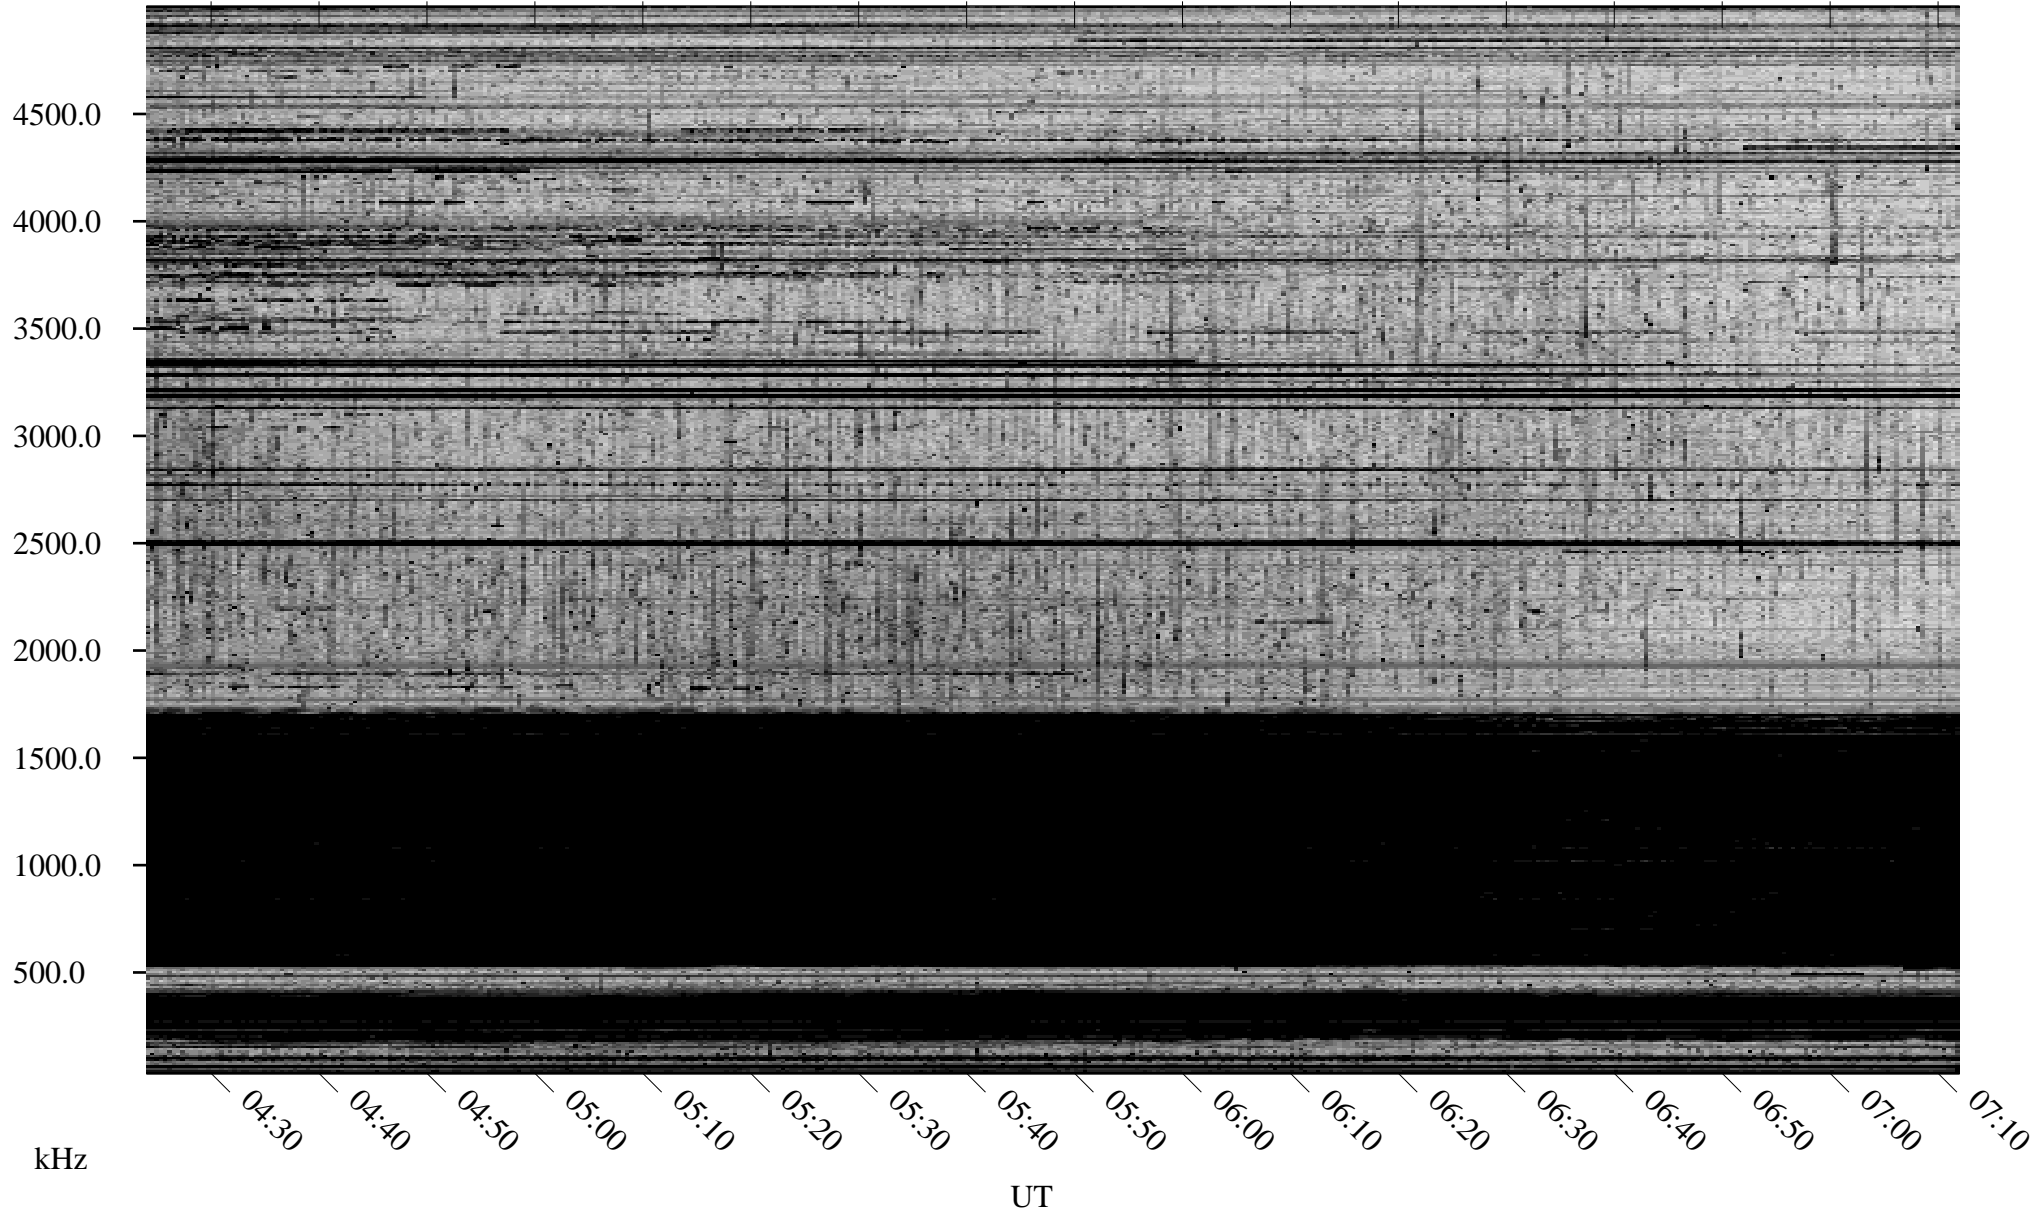

10/16/2008 Churchill, Manitoba

Linear Scale Black = 161 White = 15

ch08290l.r00SUm max_12

Page 1

10/16/2008 Churchill, Manitoba

Linear Scale Black = 161 White = 15

ch08290l.r00SUm max_12

Page 2

10/17/2008 Churchill, Manitoba

Linear Scale Black = 161 White = 15

ch08290l.r00SUm max_12

Page 3

10/17/2008 Churchill, Manitoba

Linear Scale Black = 161 White = 15

ch08290l.r00SUm max_12

Page 4

10/17/2008 Churchill, Manitoba

Linear Scale Black = 161 White = 15

ch08290l.r00SUm max_12

Page 5

10/17/2008 Churchill, Manitoba

Linear Scale Black = 161 White = 15

ch08290l.r00SUm max_12

Page 6

10/17/2008 Churchill, Manitoba

Linear Scale Black = 161 White = 15

ch08290l.r00SUm max_12

Page 7

10/17/2008 Churchill, Manitoba

Linear Scale Black = 161 White = 15

ch08290l.r00SUm max_12