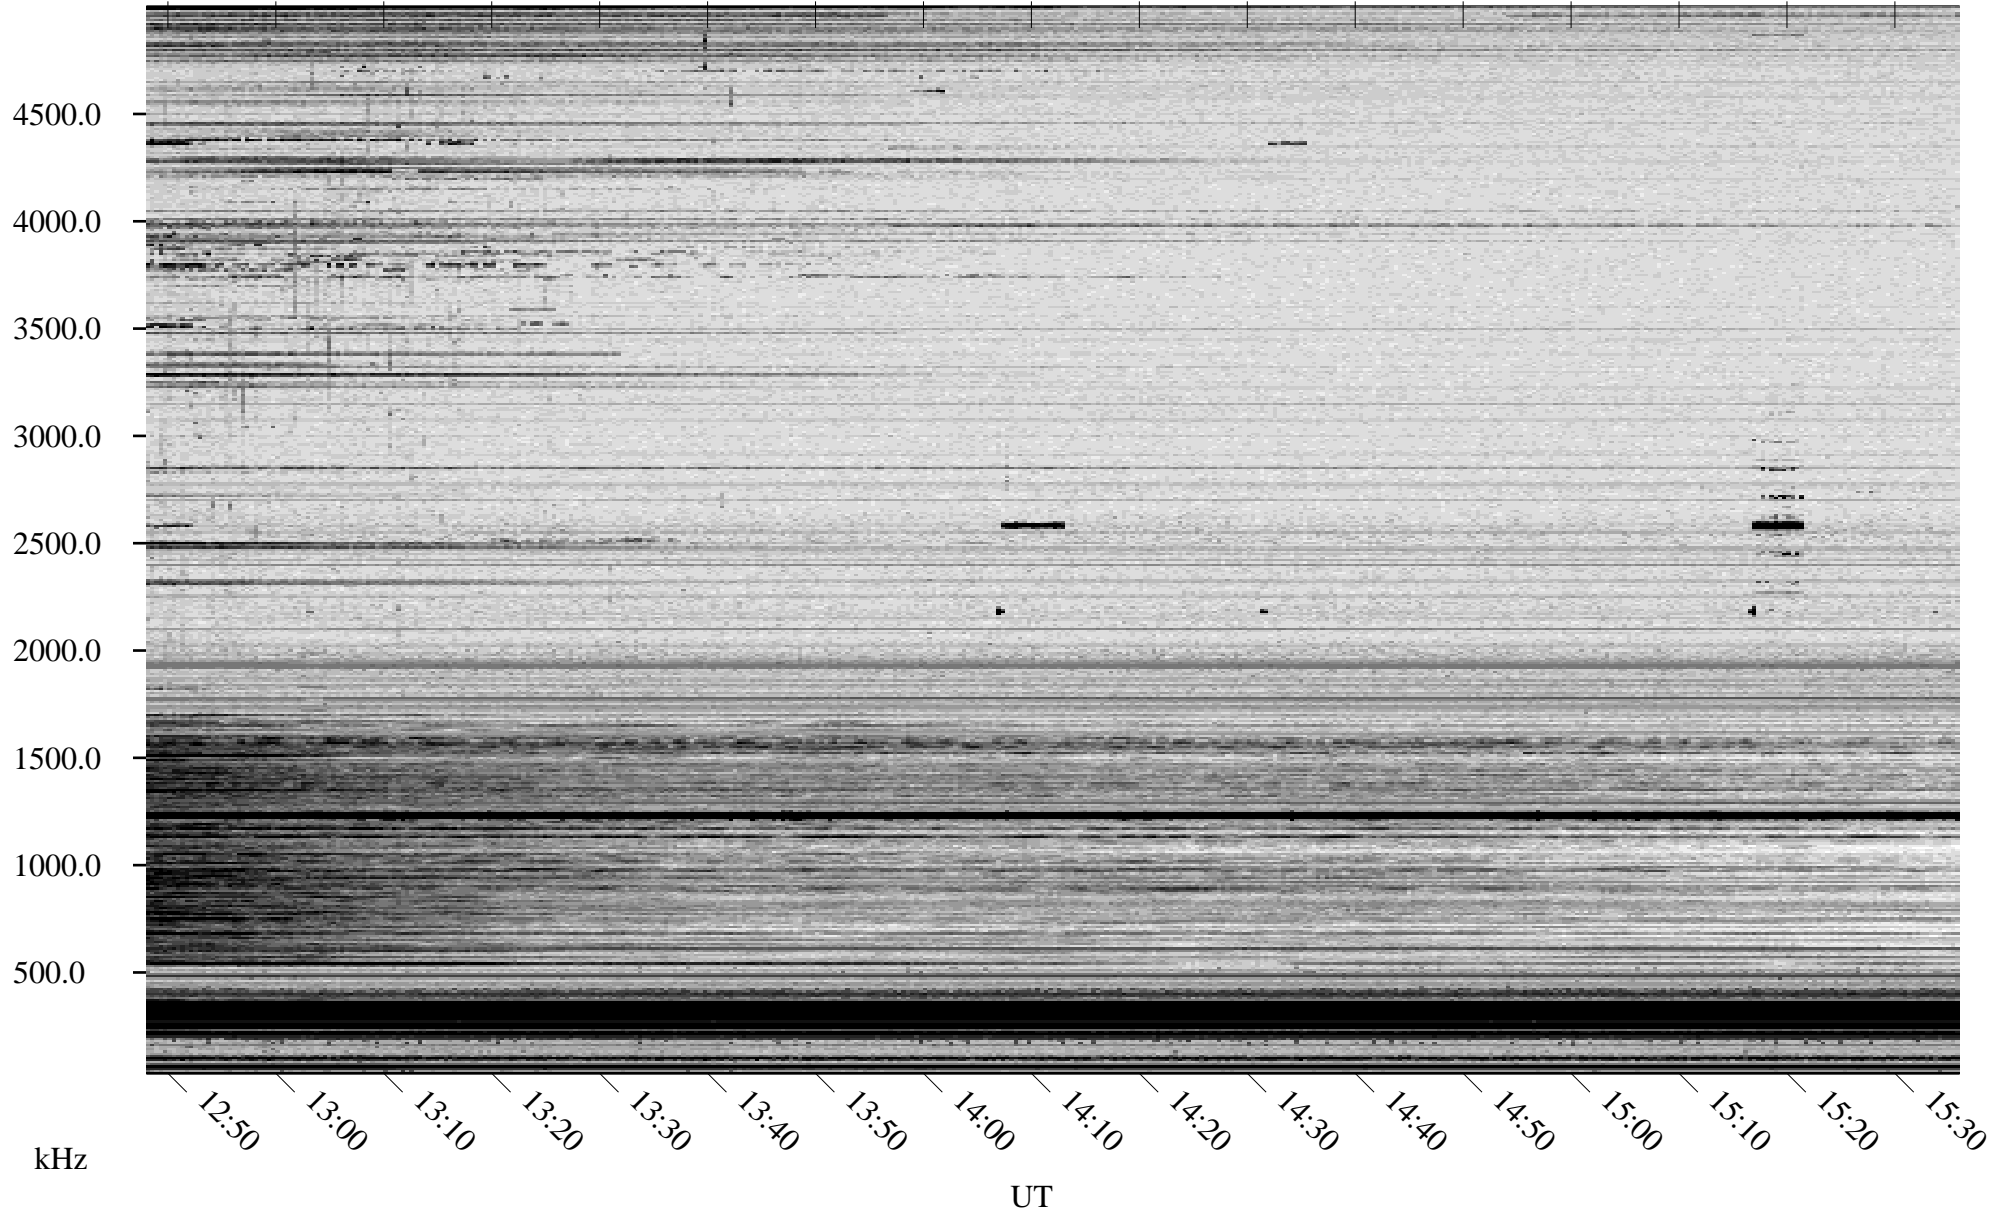

# 10/18/2008 Churchill, Manitoba

Linear Scale    Black = 161    White = 15

ch082911.r00SUm max\_12

Page 5

# 10/18/2008 Churchill, Manitoba

Linear Scale    Black = 161    White = 15

ch082911.r00SUm max\_12

Page 6

# 10/18/2008 Churchill, Manitoba

Linear Scale    Black = 161    White = 15

ch082911.r00SUm max\_12

Page 7

# 10/18/2008 Churchill, Manitoba

Linear Scale    Black = 161    White = 15

ch082911.r00SUm max\_12