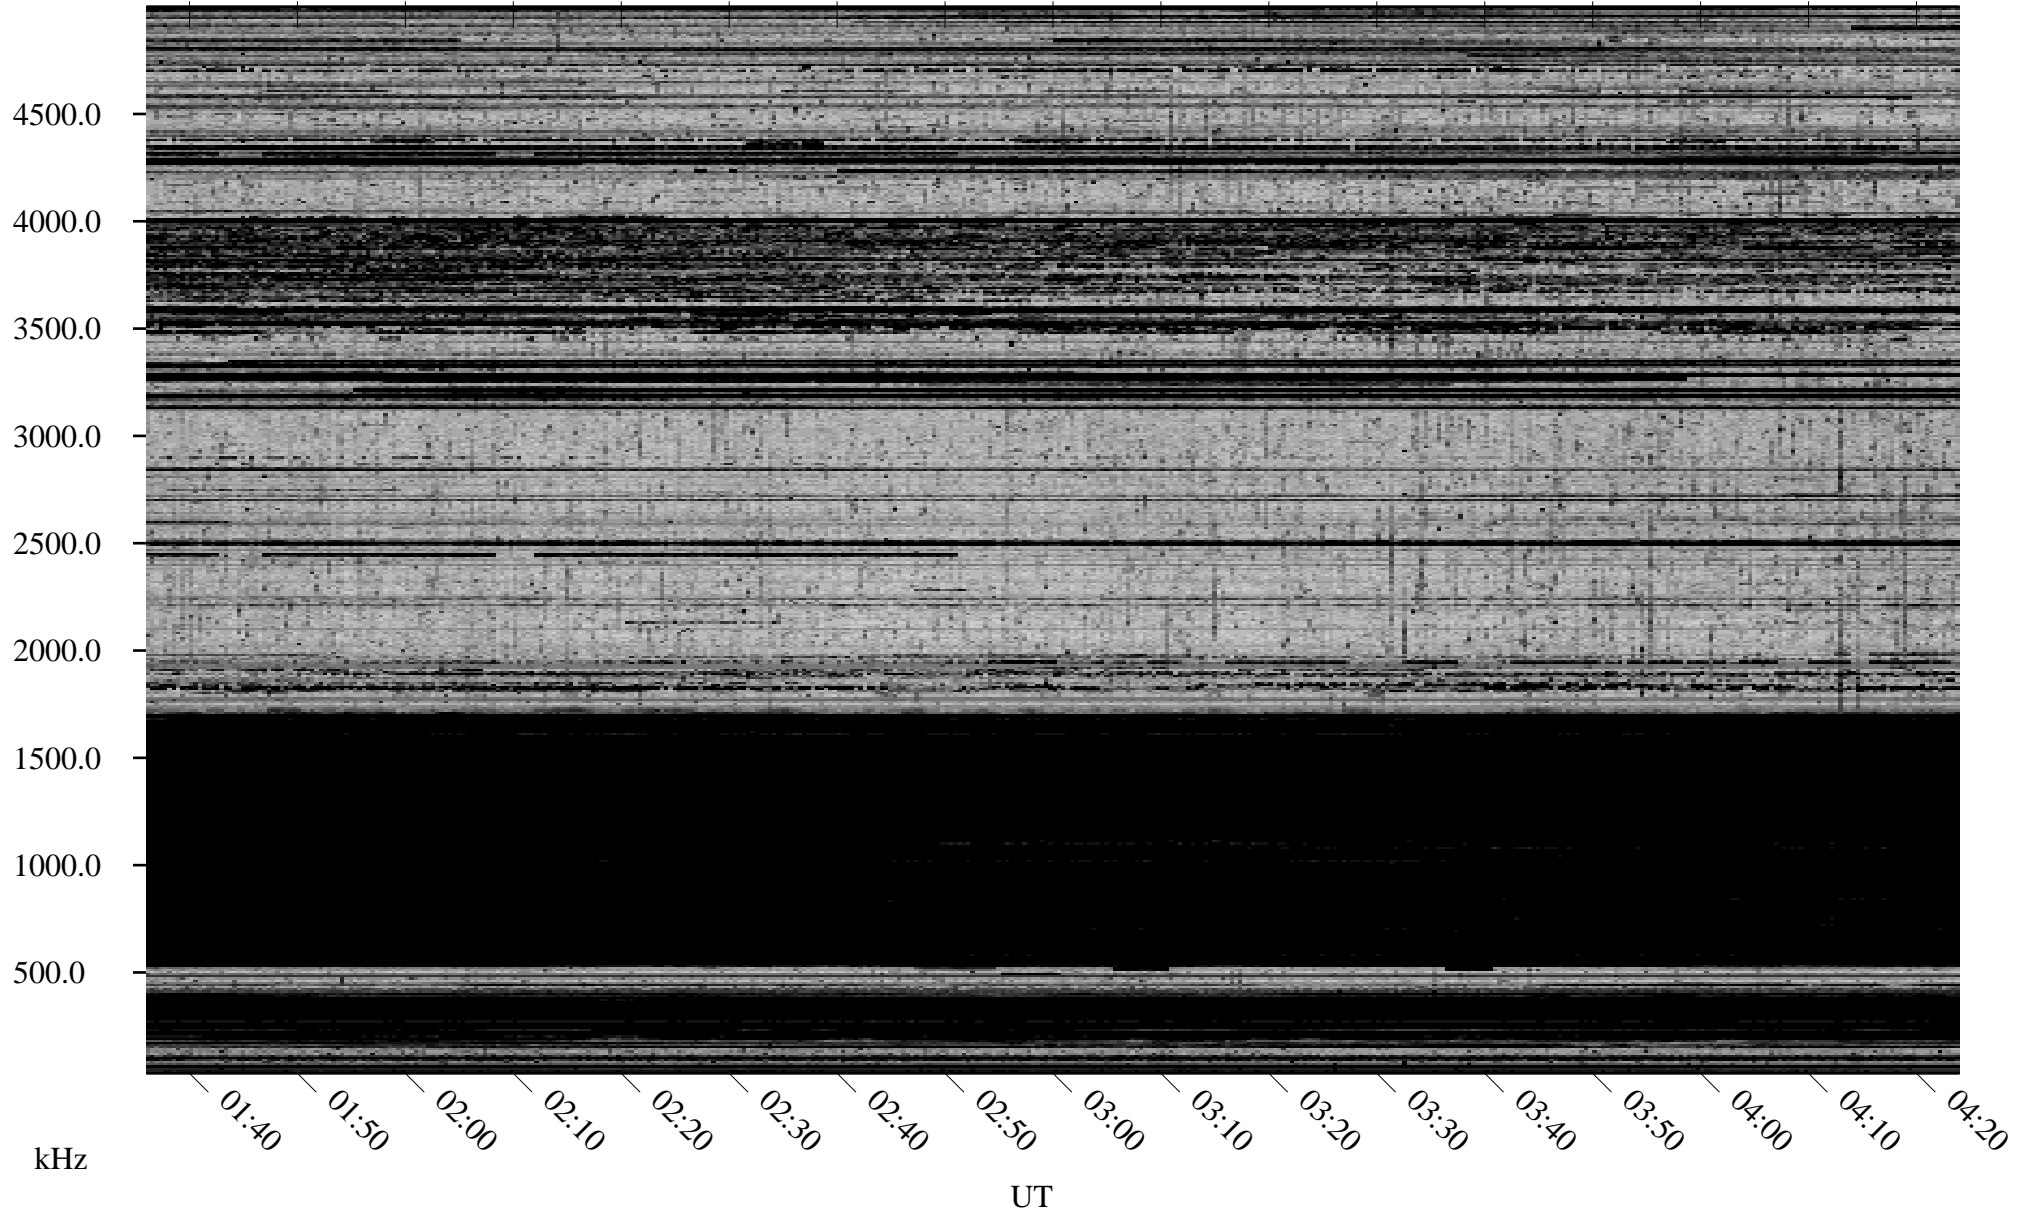

# 10/17/2008 Churchill, Manitoba

Linear Scale    Black = 161    White = 15

ch082911.r00SUm max\_12

Page 1

# 10/17/2008 Churchill, Manitoba

Linear Scale    Black = 161    White = 15

ch082911.r00SUm max\_12

Page 2

# 10/18/2008 Churchill, Manitoba

Linear Scale    Black = 161    White = 15

ch082911.r00SUm max\_12

Page 3

# 10/18/2008 Churchill, Manitoba

Linear Scale    Black = 161    White = 15

ch082911.r00SUm max\_12

Page 4