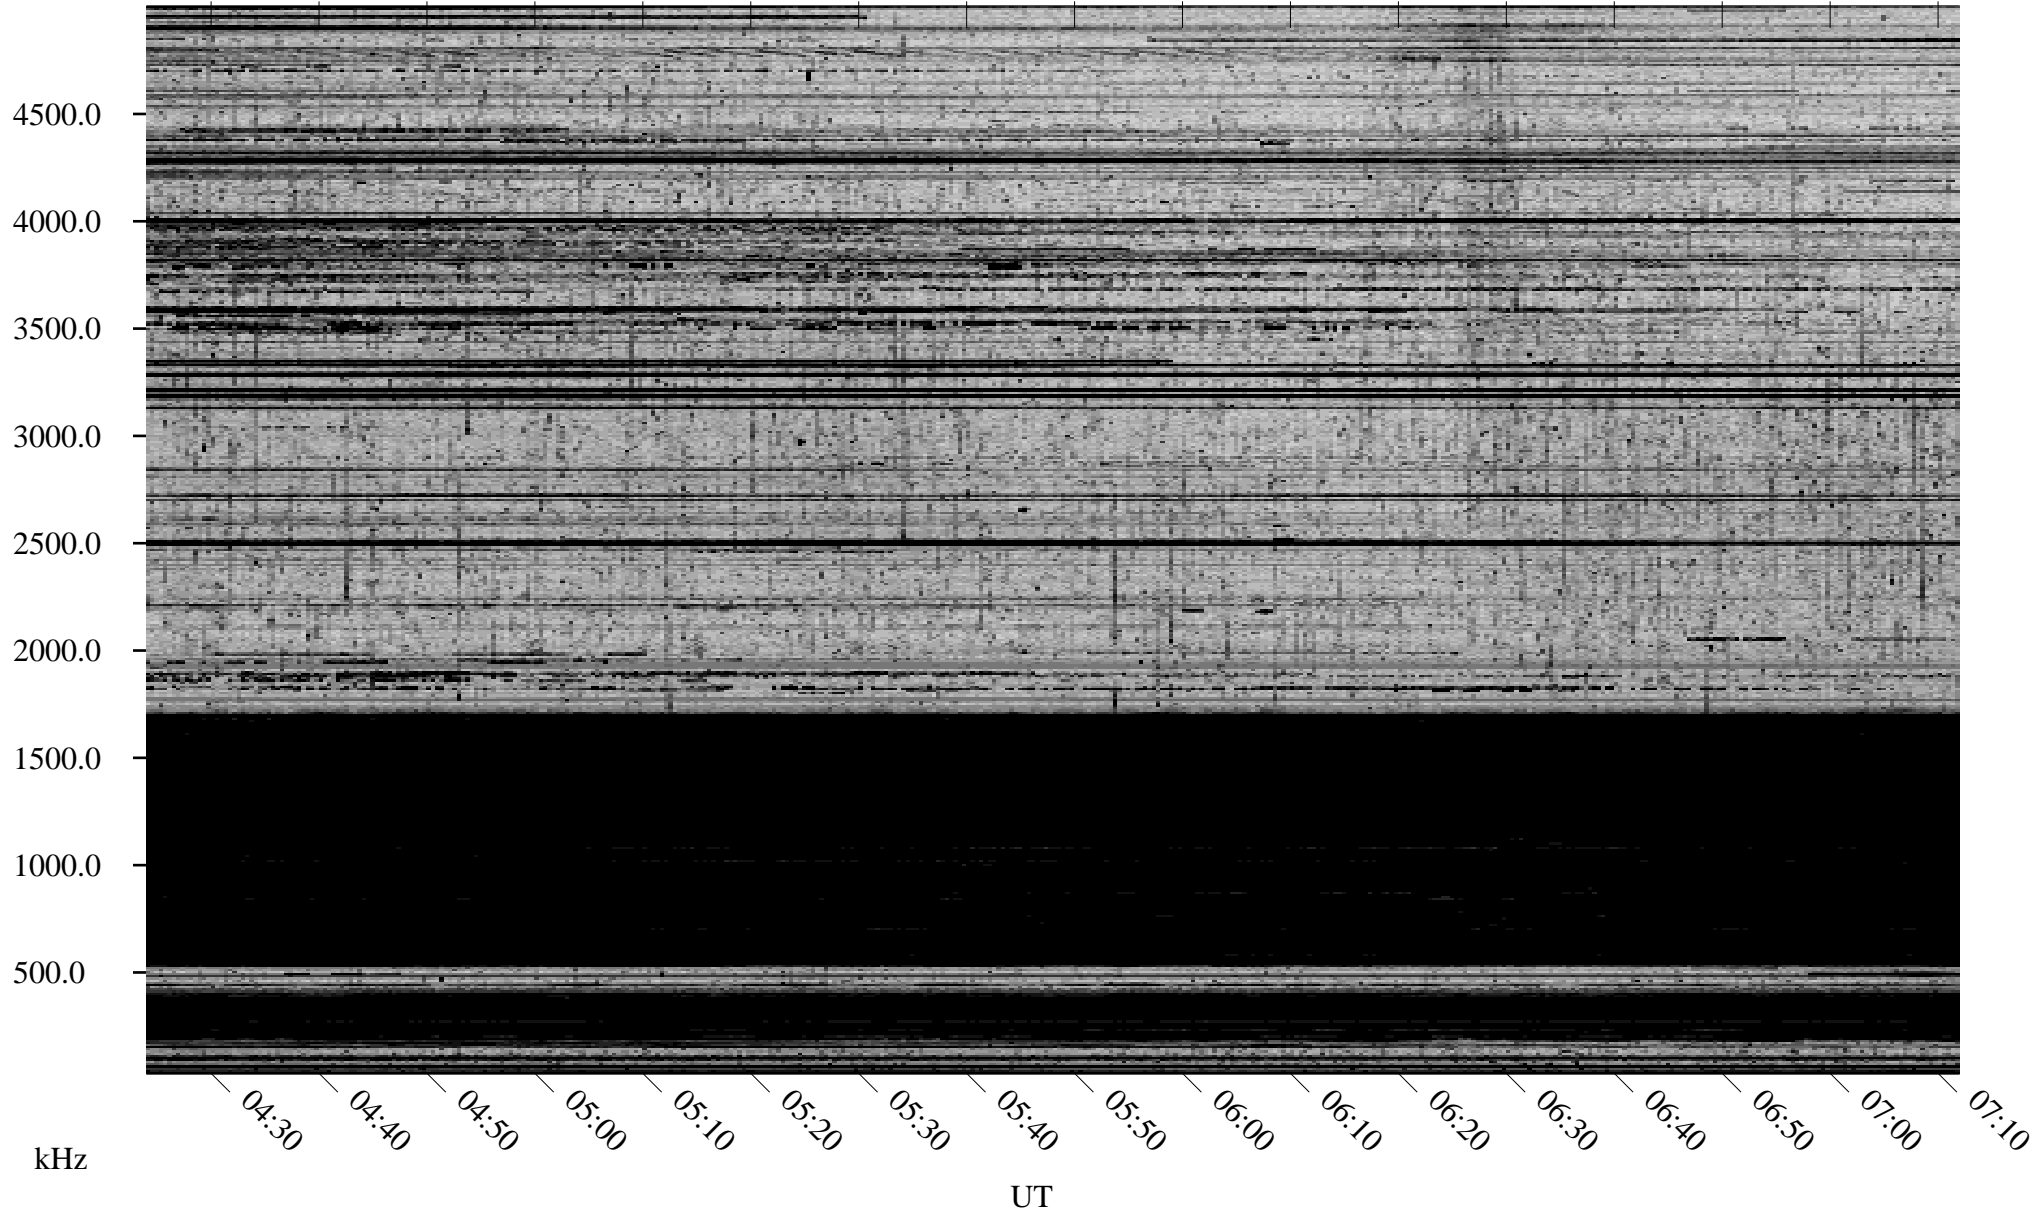

# 10/17/2008 Churchill, Manitoba

Linear Scale    Black = 161    White = 15

ch082911.r00SUm max\_12

Page 1

# 10/17/2008 Churchill, Manitoba

Linear Scale    Black = 161    White = 15

ch082911.r00SUm max\_12

Page 2

# 10/18/2008 Churchill, Manitoba

Linear Scale    Black = 161    White = 15

ch082911.r00SUm max\_12

Page 3

# 10/18/2008 Churchill, Manitoba

Linear Scale    Black = 161    White = 15

ch082911.r00SUm max\_12

Page 4