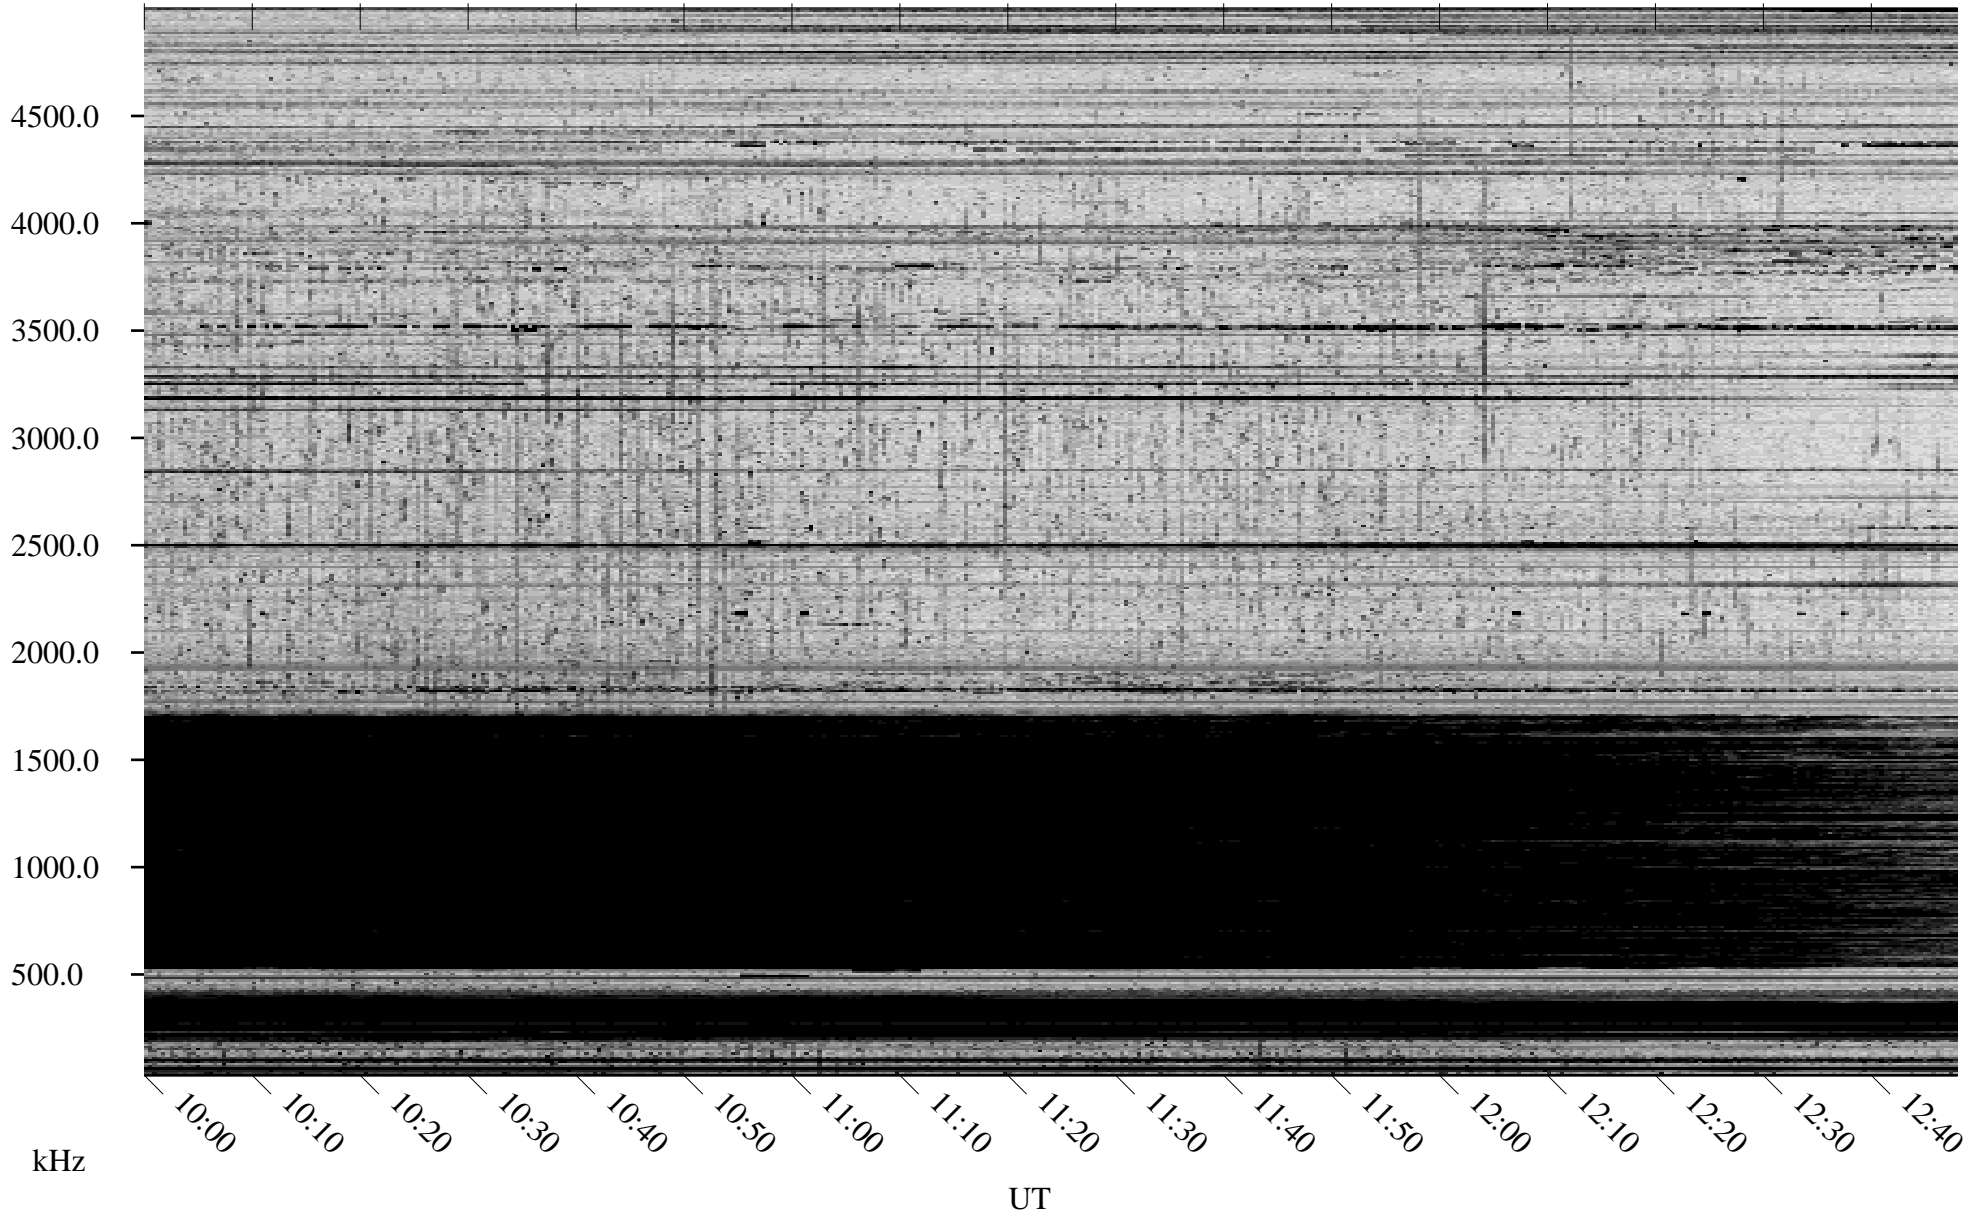

# 10/18/2008 Churchill, Manitoba

Linear Scale    Black = 161    White = 15

ch082911.r00SUm max\_12

Page 5

# 10/18/2008 Churchill, Manitoba

Linear Scale    Black = 161    White = 15

ch082911.r00SUm max\_12

Page 6