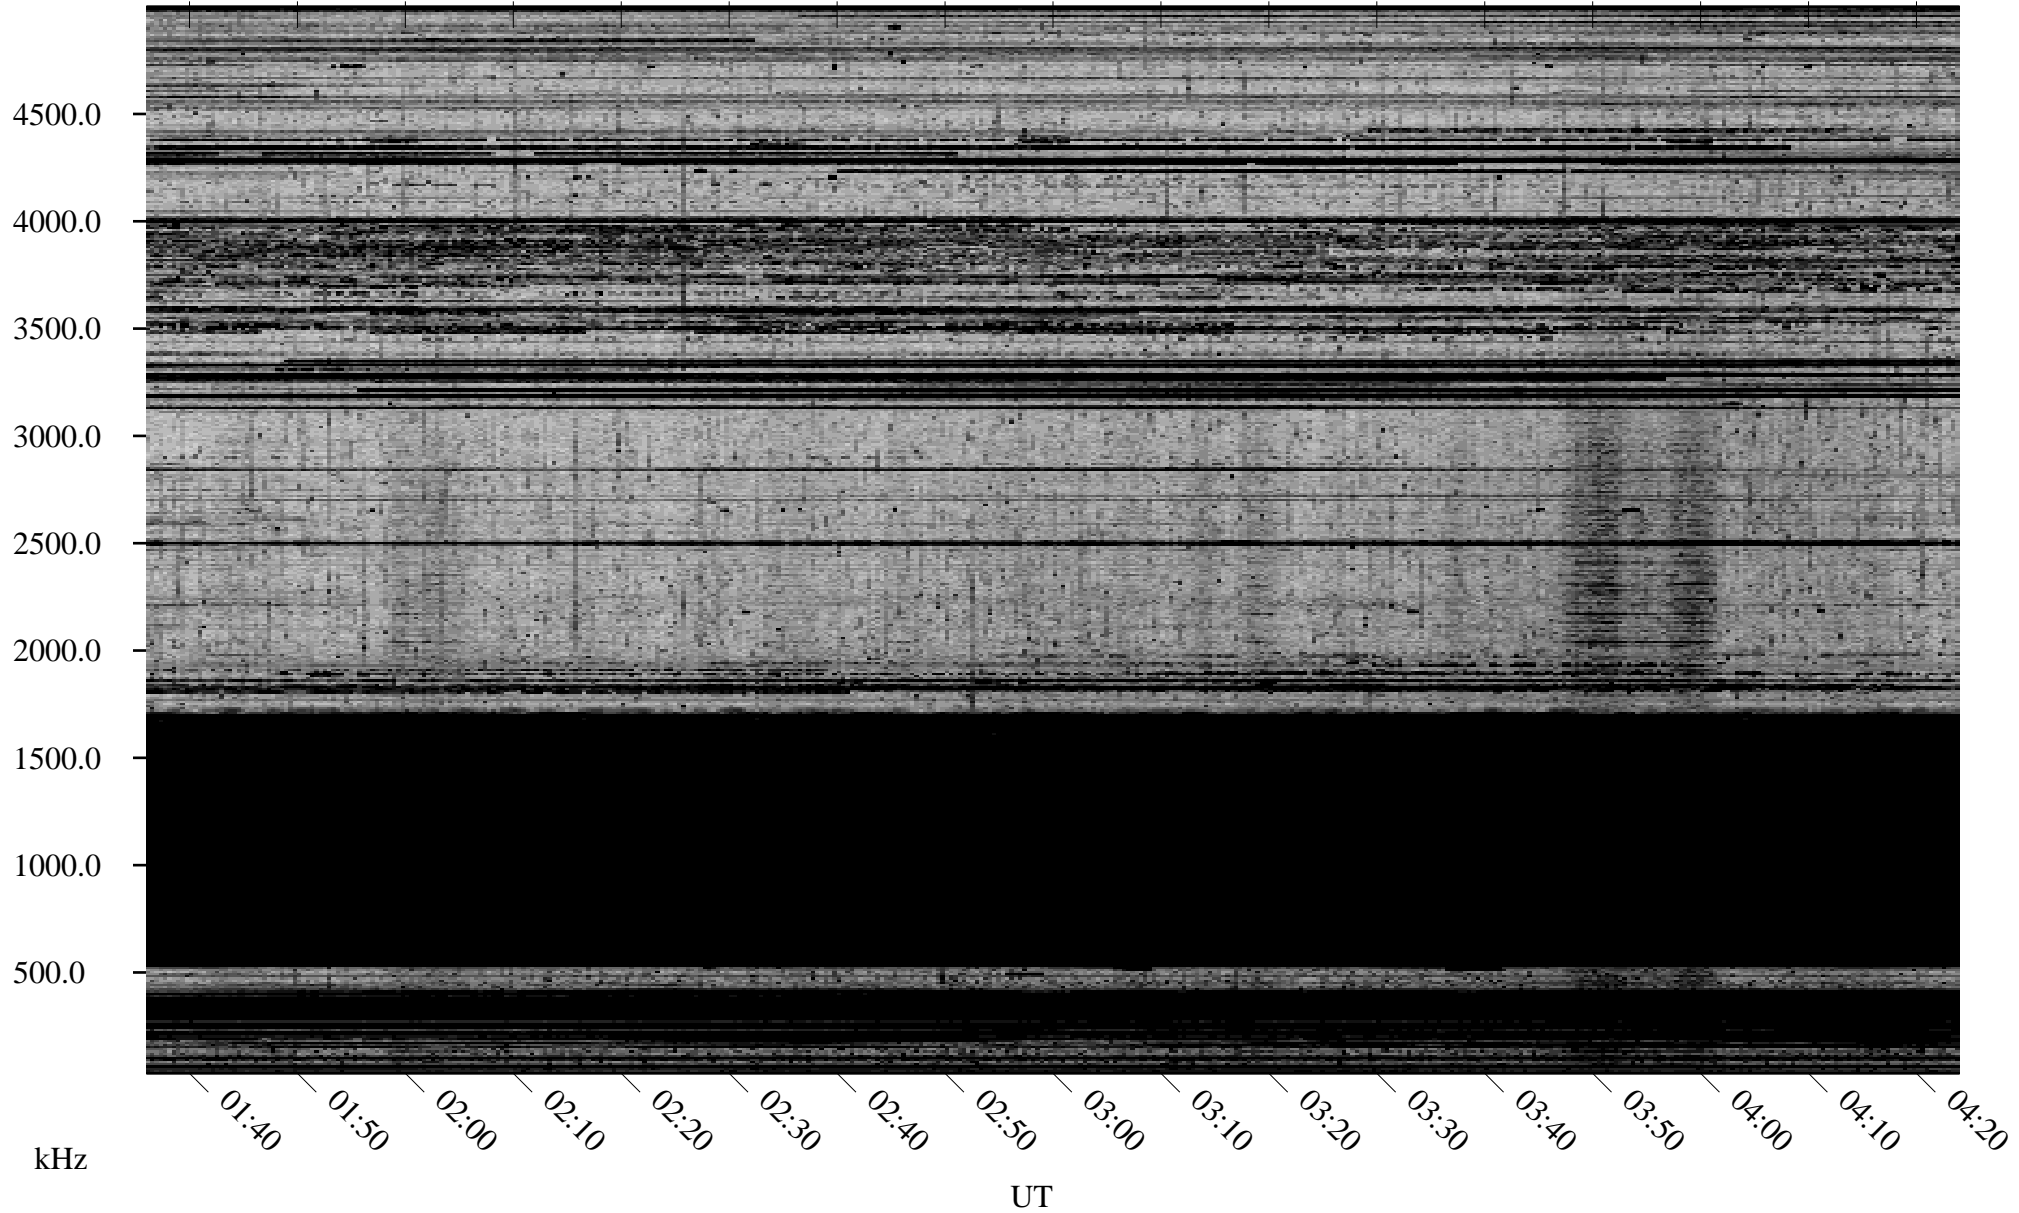

10/18/2008 Churchill, Manitoba

Linear Scale Black = 161 White = 15

ch08292l.r00SUm max_12

Page 1

10/18/2008 Churchill, Manitoba

Linear Scale Black = 161 White = 15

ch08292l.r00SUm max_12

Page 2

10/19/2008 Churchill, Manitoba

Linear Scale Black = 161 White = 15

ch08292l.r00SUm max_12

Page 3

10/19/2008 Churchill, Manitoba

Linear Scale Black = 161 White = 15

ch08292l.r00SUm max_12

Page 4

10/19/2008 Churchill, Manitoba

Linear Scale Black = 161 White = 15

ch08292l.r00SUm max_12

Page 5

10/19/2008 Churchill, Manitoba

Linear Scale Black = 161 White = 15

ch08292l.r00SUm max_12

Page 6

10/19/2008 Churchill, Manitoba

Linear Scale Black = 161 White = 15

ch08292l.r00SUm max_12

Page 7

10/19/2008 Churchill, Manitoba

Linear Scale Black = 161 White = 15

ch08292l.r00SUm max_12

Page 8