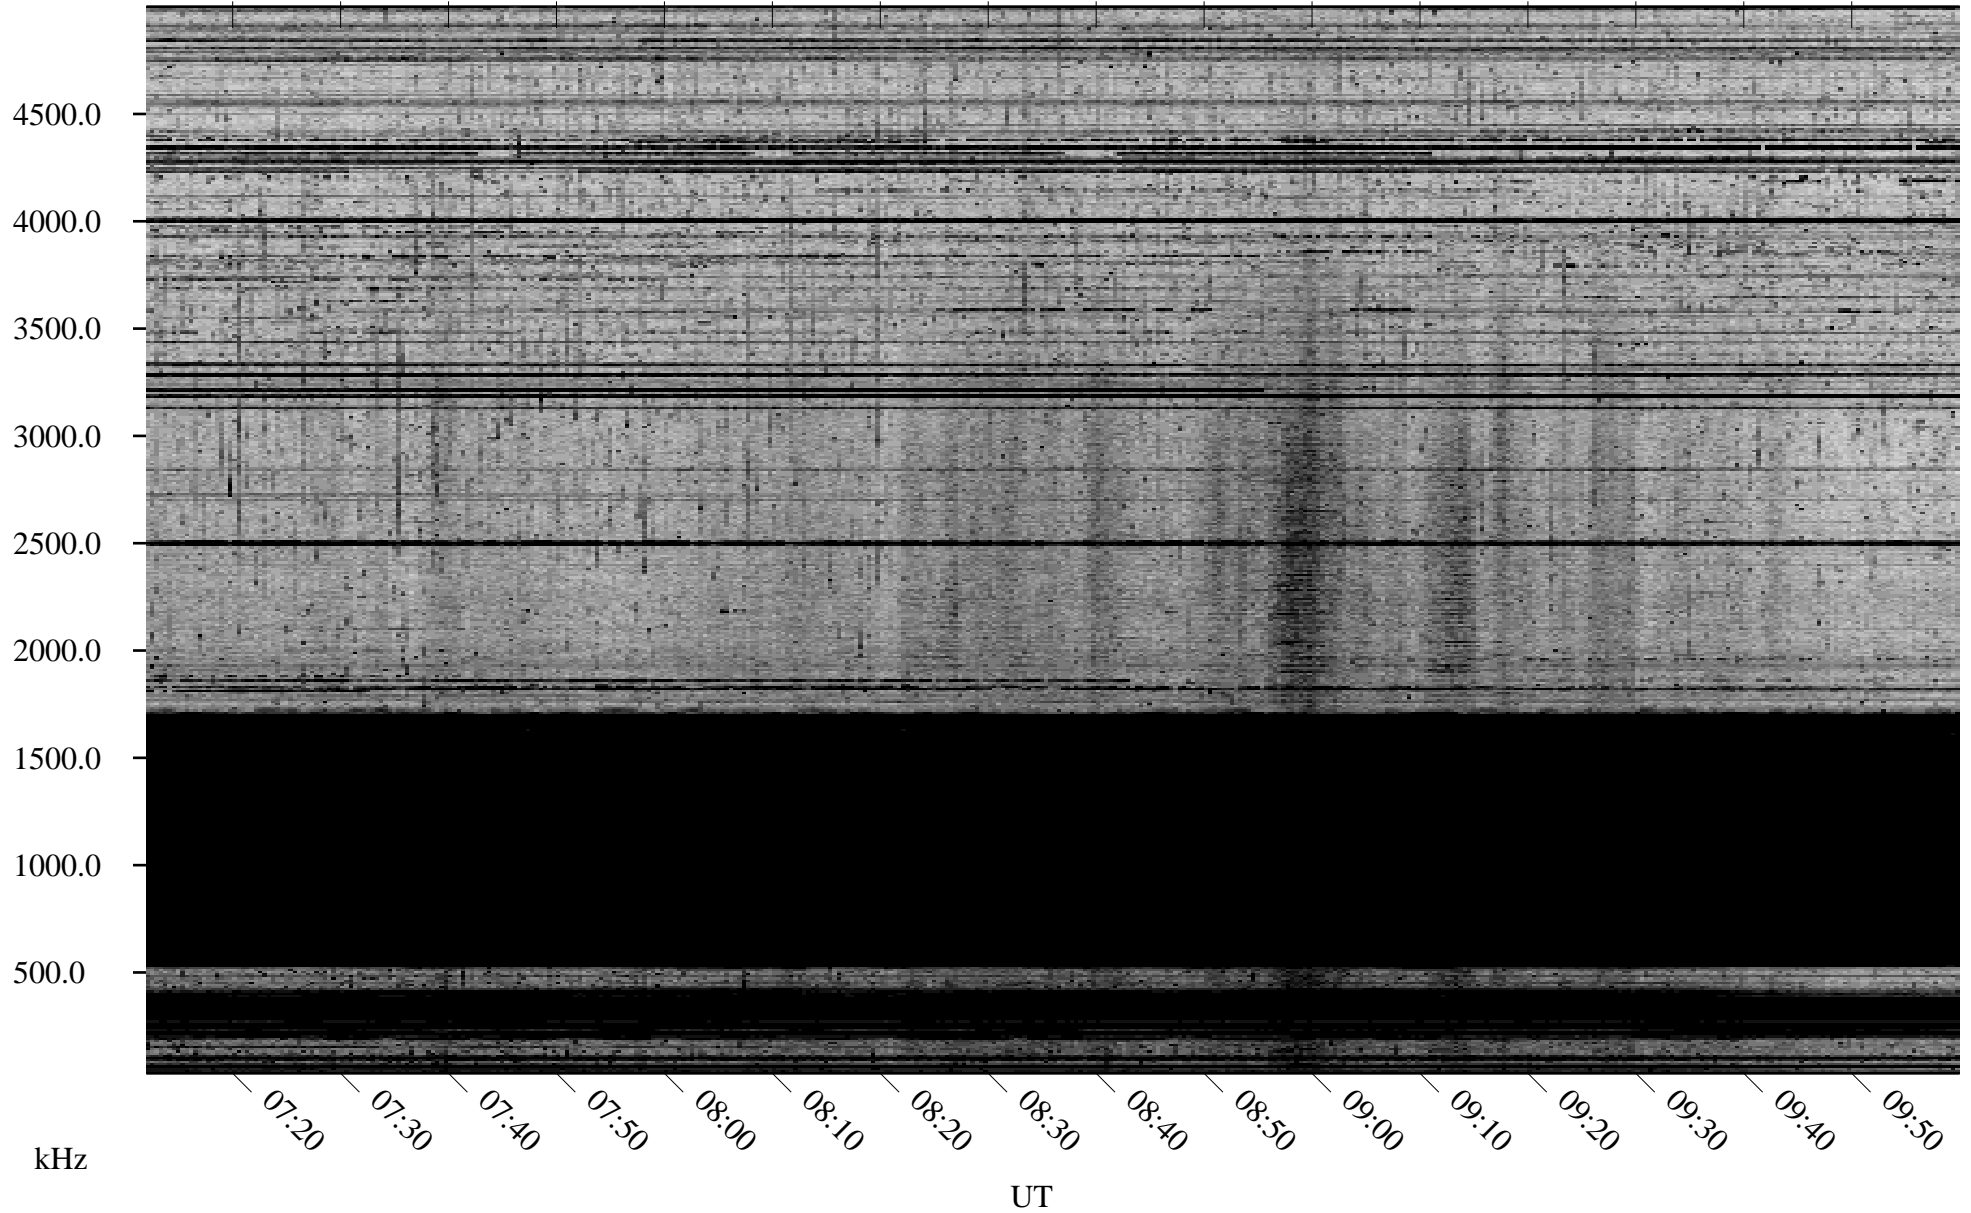

10/18/2008 Churchill, Manitoba

Linear Scale Black = 161 White = 15

ch08292l.r00SUm max_12

Page 1

10/18/2008 Churchill, Manitoba

Linear Scale Black = 161 White = 15

ch08292l.r00SUm max_12

Page 2

10/19/2008 Churchill, Manitoba

Linear Scale Black = 161 White = 15

ch08292l.r00SUm max_12

Page 3

10/19/2008 Churchill, Manitoba

Linear Scale Black = 161 White = 15

ch08292l.r00SUm max_12

Page 4

10/19/2008 Churchill, Manitoba

Linear Scale Black = 161 White = 15

ch08292l.r00SUm max_12

Page 5

10/19/2008 Churchill, Manitoba

Linear Scale Black = 161 White = 15

ch08292l.r00SUm max_12

Page 6

10/19/2008 Churchill, Manitoba

Linear Scale Black = 161 White = 15

ch08292l.r00SUm max_12

Page 7

10/19/2008 Churchill, Manitoba

Linear Scale Black = 161 White = 15

ch08292l.r00SUm max_12

Page 8