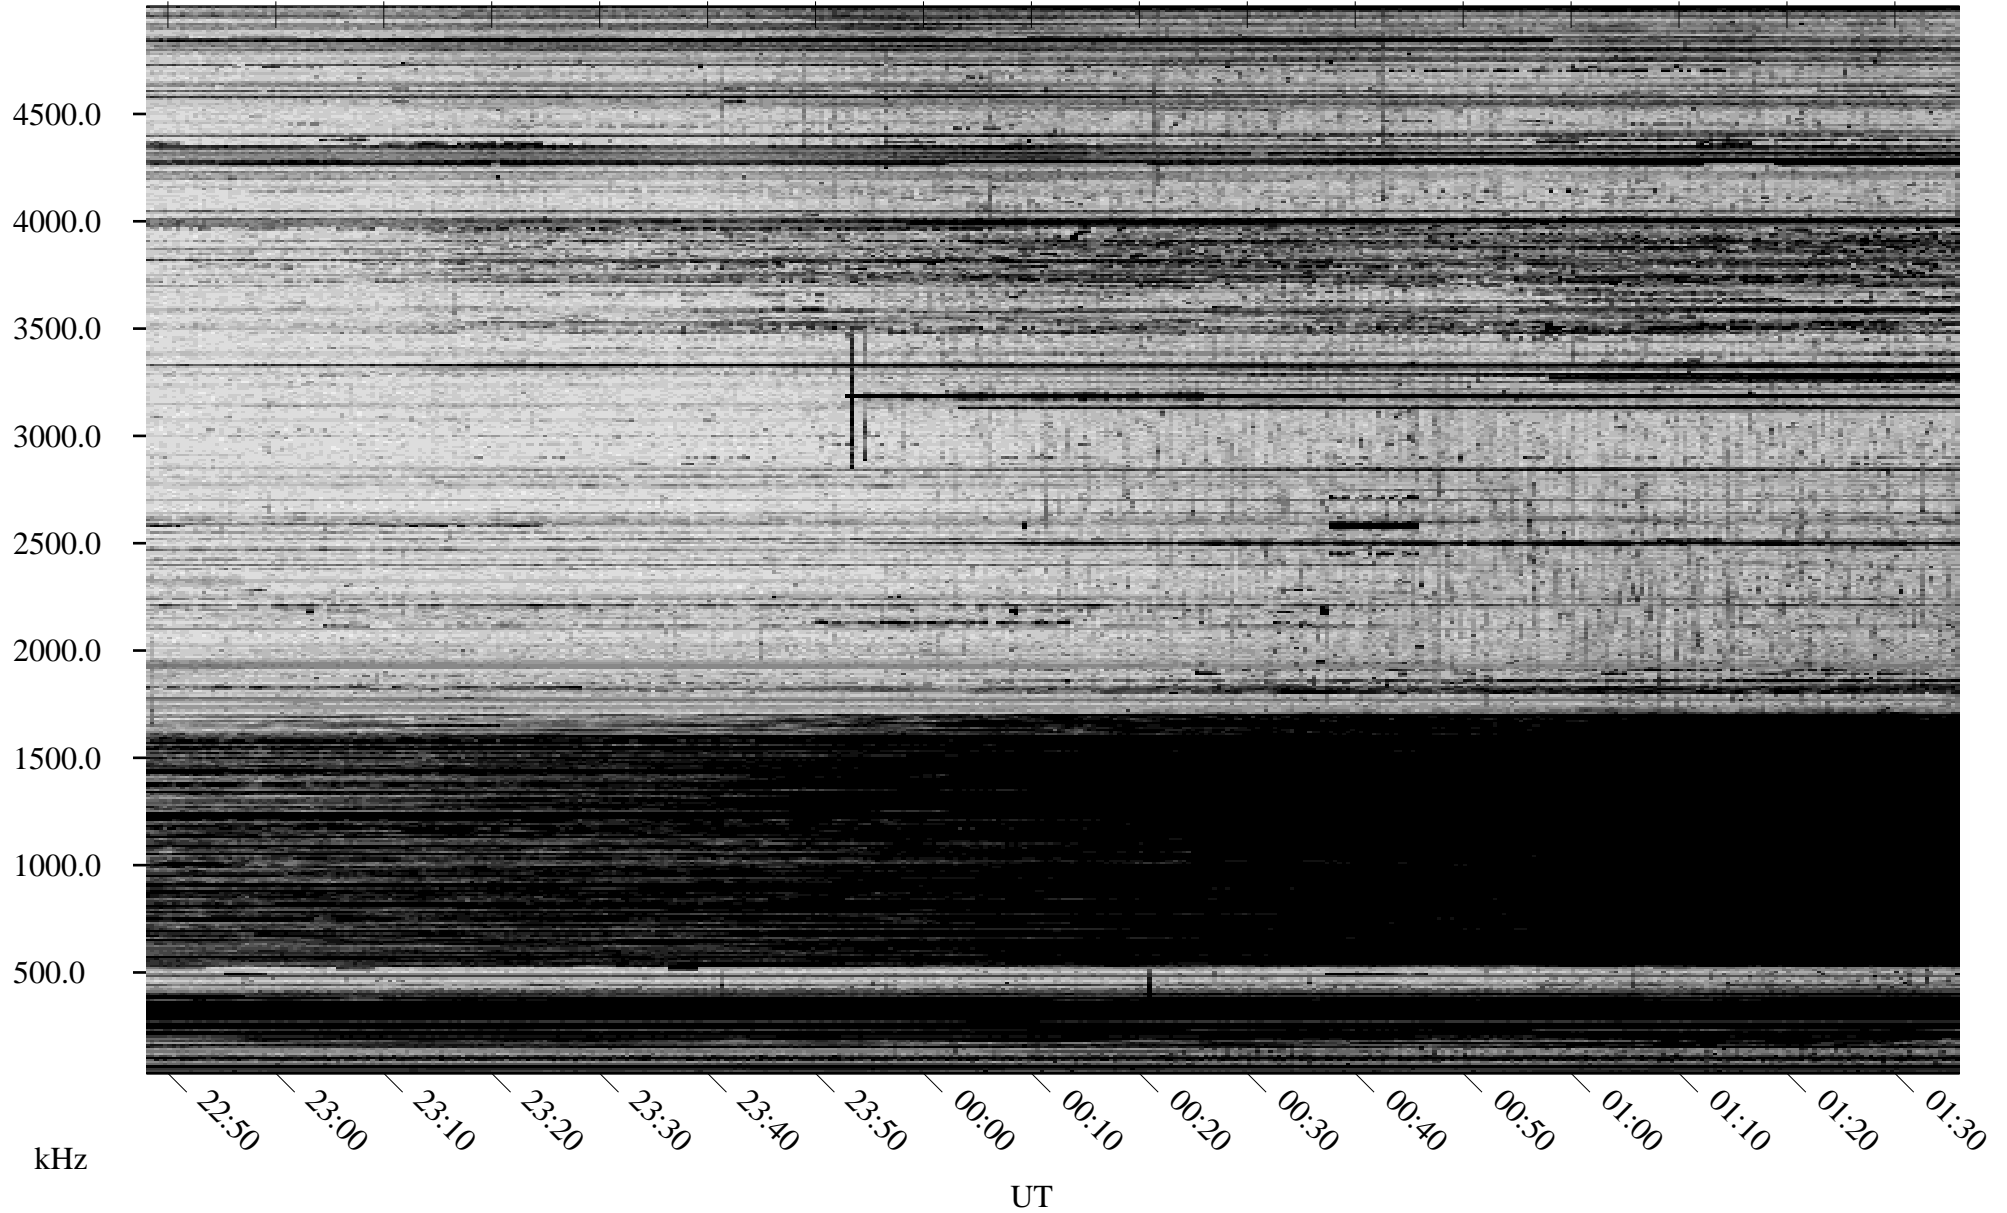

10/18/2008 Churchill, Manitoba

Linear Scale Black = 161 White = 15

ch08292l.r00SUm max_12

Page 1

10/18/2008 Churchill, Manitoba

Linear Scale Black = 161 White = 15

ch08292l.r00SUm max_12

Page 2

10/19/2008 Churchill, Manitoba

Linear Scale Black = 161 White = 15

ch08292l.r00SUm max_12

Page 3

10/19/2008 Churchill, Manitoba

Linear Scale Black = 161 White = 15

ch08292l.r00SUm max_12

Page 4

10/19/2008 Churchill, Manitoba

Linear Scale Black = 161 White = 15

ch08292l.r00SUm max_12

Page 5

10/19/2008 Churchill, Manitoba

Linear Scale Black = 161 White = 15

ch08292l.r00SUm max_12

Page 6

10/19/2008 Churchill, Manitoba

Linear Scale Black = 161 White = 15

ch08292l.r00SUm max_12

Page 7

10/19/2008 Churchill, Manitoba

Linear Scale Black = 161 White = 15

ch08292l.r00SUm max_12

Page 8