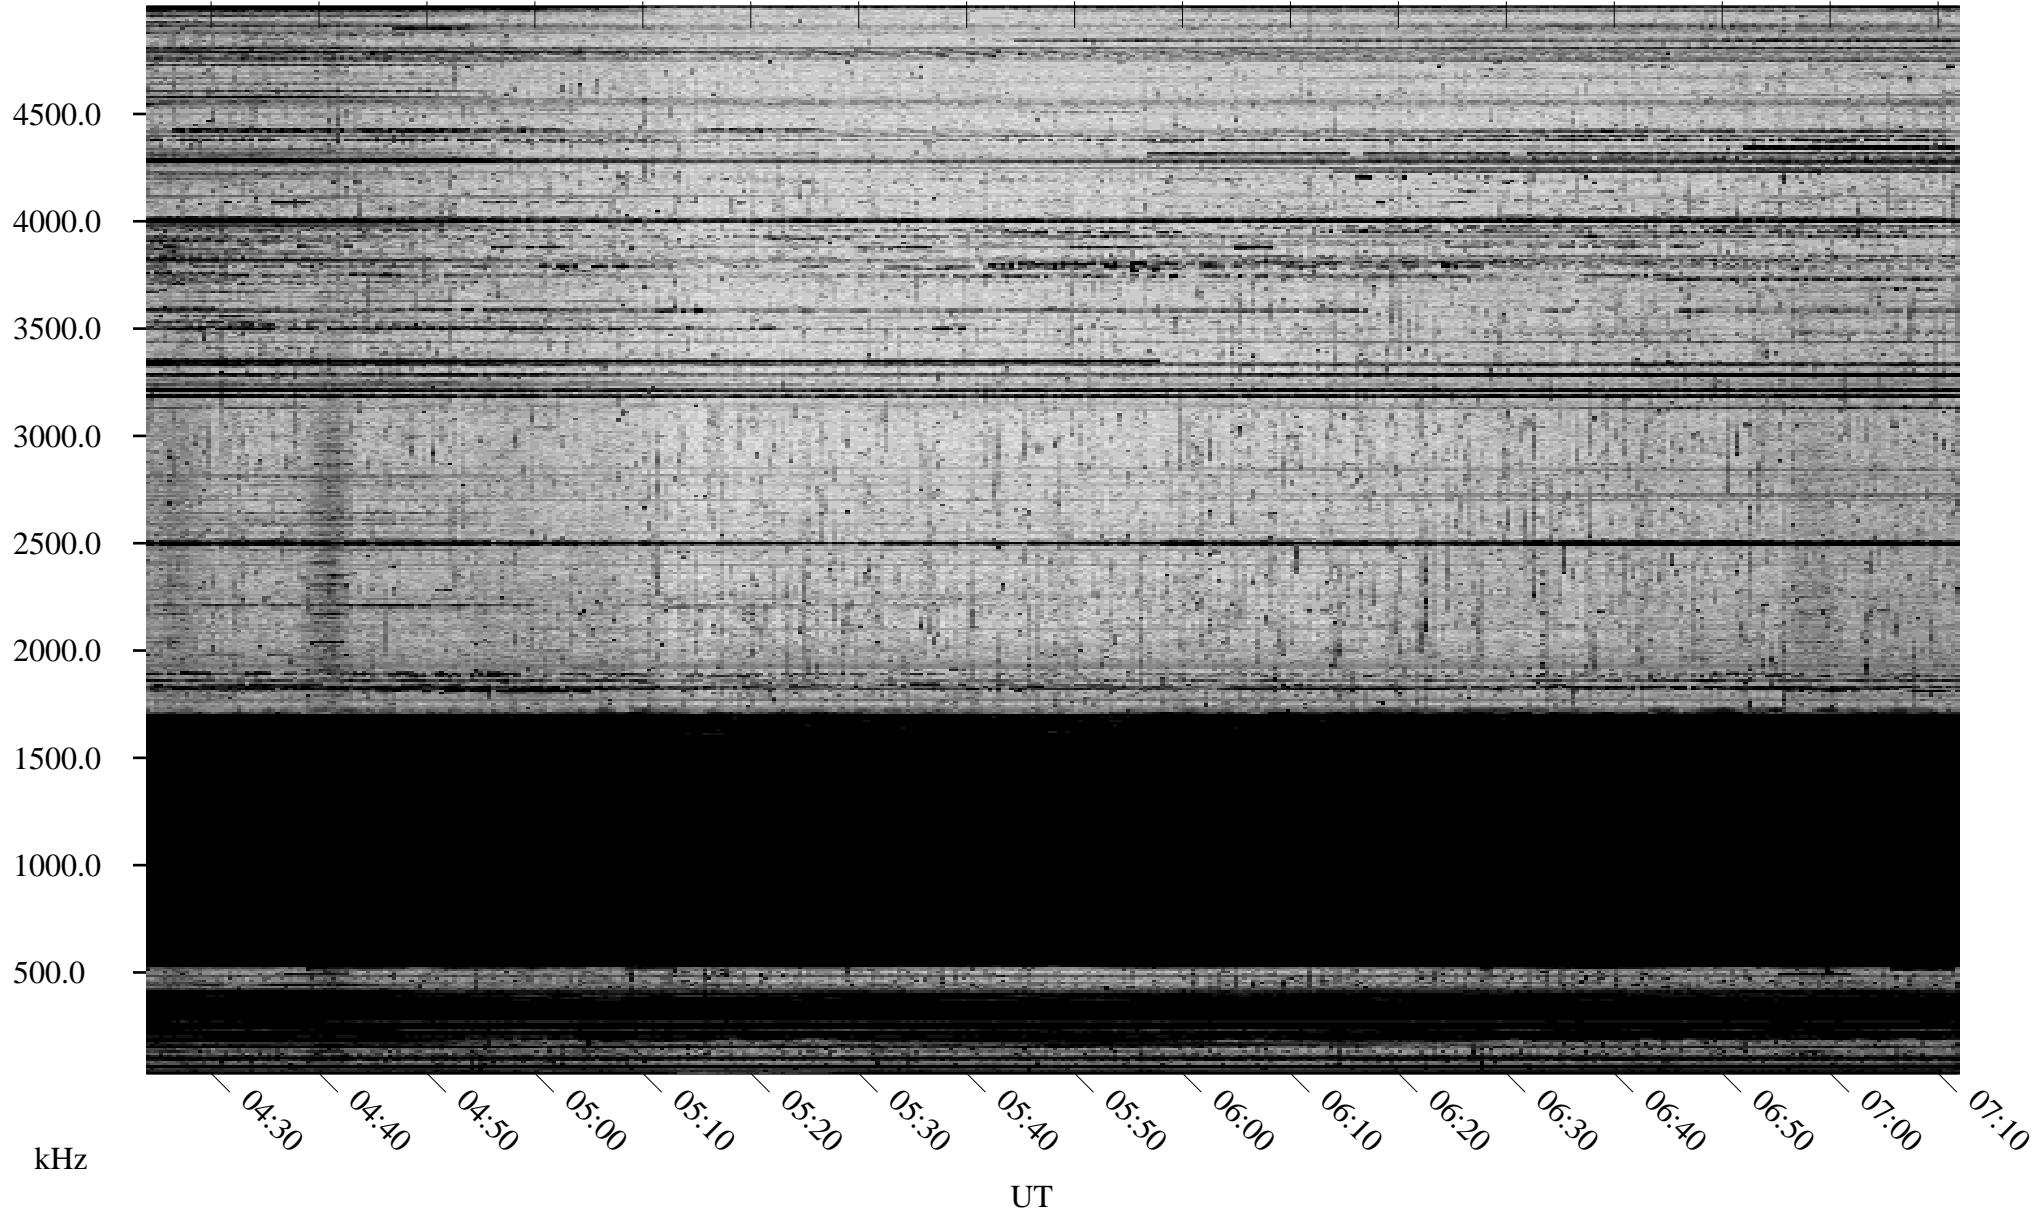

10/18/2008 Churchill, Manitoba

Linear Scale Black = 161 White = 15

ch08292l.r00SUm max_12

Page 1

10/18/2008 Churchill, Manitoba

Linear Scale Black = 161 White = 15

ch08292l.r00SUm max_12

Page 2

10/19/2008 Churchill, Manitoba

Linear Scale Black = 161 White = 15

ch08292l.r00SUm max_12

Page 3

10/19/2008 Churchill, Manitoba

Linear Scale Black = 161 White = 15

ch08292l.r00SUm max_12

Page 4

10/19/2008 Churchill, Manitoba

Linear Scale Black = 161 White = 15

ch08292l.r00SUm max_12

Page 5

10/19/2008 Churchill, Manitoba

Linear Scale Black = 161 White = 15

ch08292l.r00SUm max_12

Page 6

10/19/2008 Churchill, Manitoba

Linear Scale Black = 161 White = 15

ch08292l.r00SUm max_12

Page 7

10/19/2008 Churchill, Manitoba

Linear Scale Black = 161 White = 15

ch08292l.r00SUm max_12

Page 8