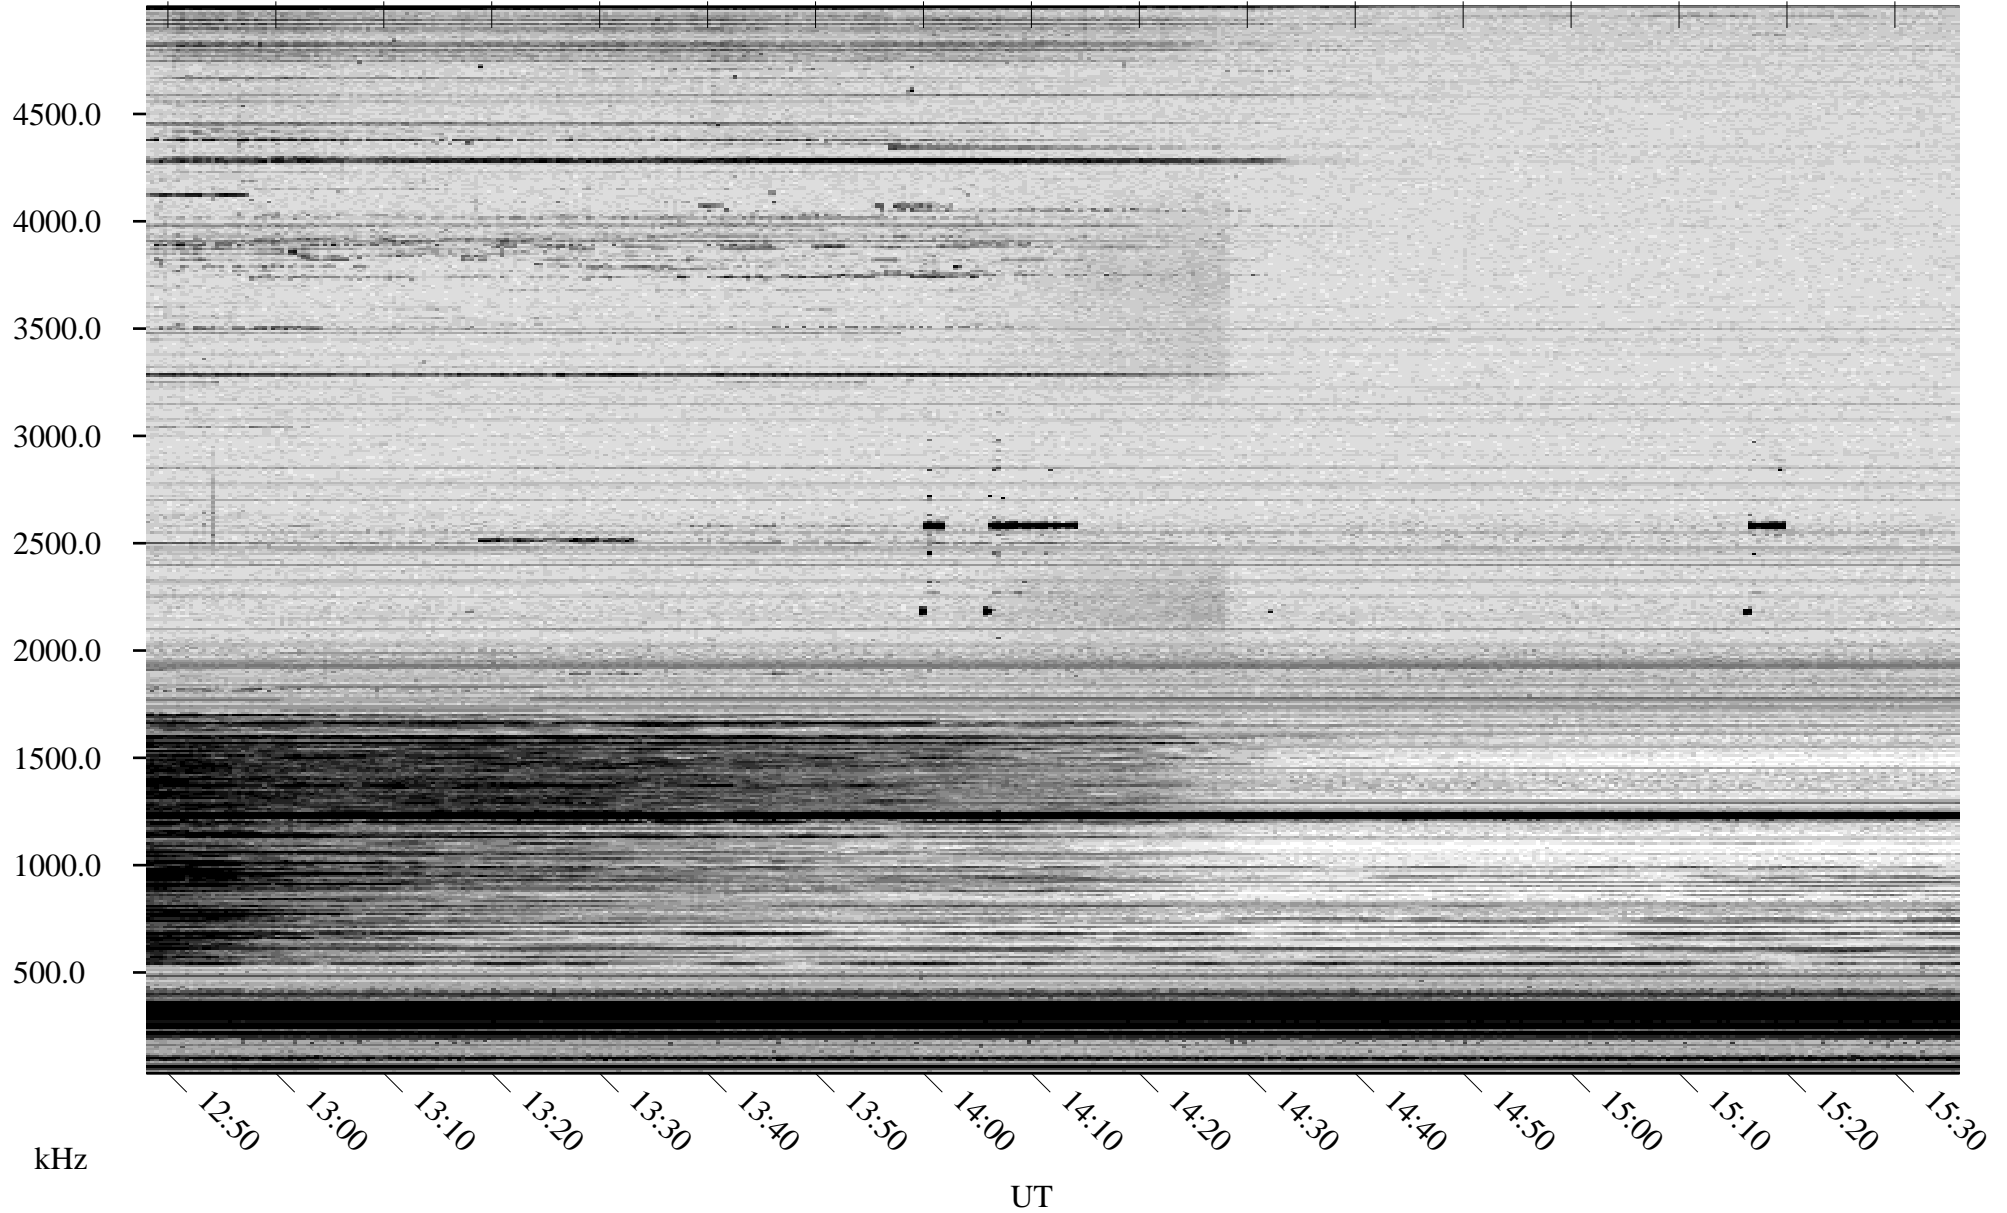

10/18/2008 Churchill, Manitoba

Linear Scale Black = 161 White = 15

ch08292l.r00SUm max_12

Page 1

10/18/2008 Churchill, Manitoba

Linear Scale Black = 161 White = 15

ch08292l.r00SUm max_12

Page 2

10/19/2008 Churchill, Manitoba

Linear Scale Black = 161 White = 15

ch08292l.r00SUm max_12

Page 3

10/19/2008 Churchill, Manitoba

Linear Scale Black = 161 White = 15

ch08292l.r00SUm max_12

Page 4

10/19/2008 Churchill, Manitoba

Linear Scale Black = 161 White = 15

ch08292l.r00SUm max_12

Page 5

10/19/2008 Churchill, Manitoba

Linear Scale Black = 161 White = 15

ch08292l.r00SUm max_12

Page 6

10/19/2008 Churchill, Manitoba

Linear Scale Black = 161 White = 15

ch08292l.r00SUm max_12

Page 7

10/19/2008 Churchill, Manitoba

Linear Scale Black = 161 White = 15

ch08292l.r00SUm max_12

Page 8