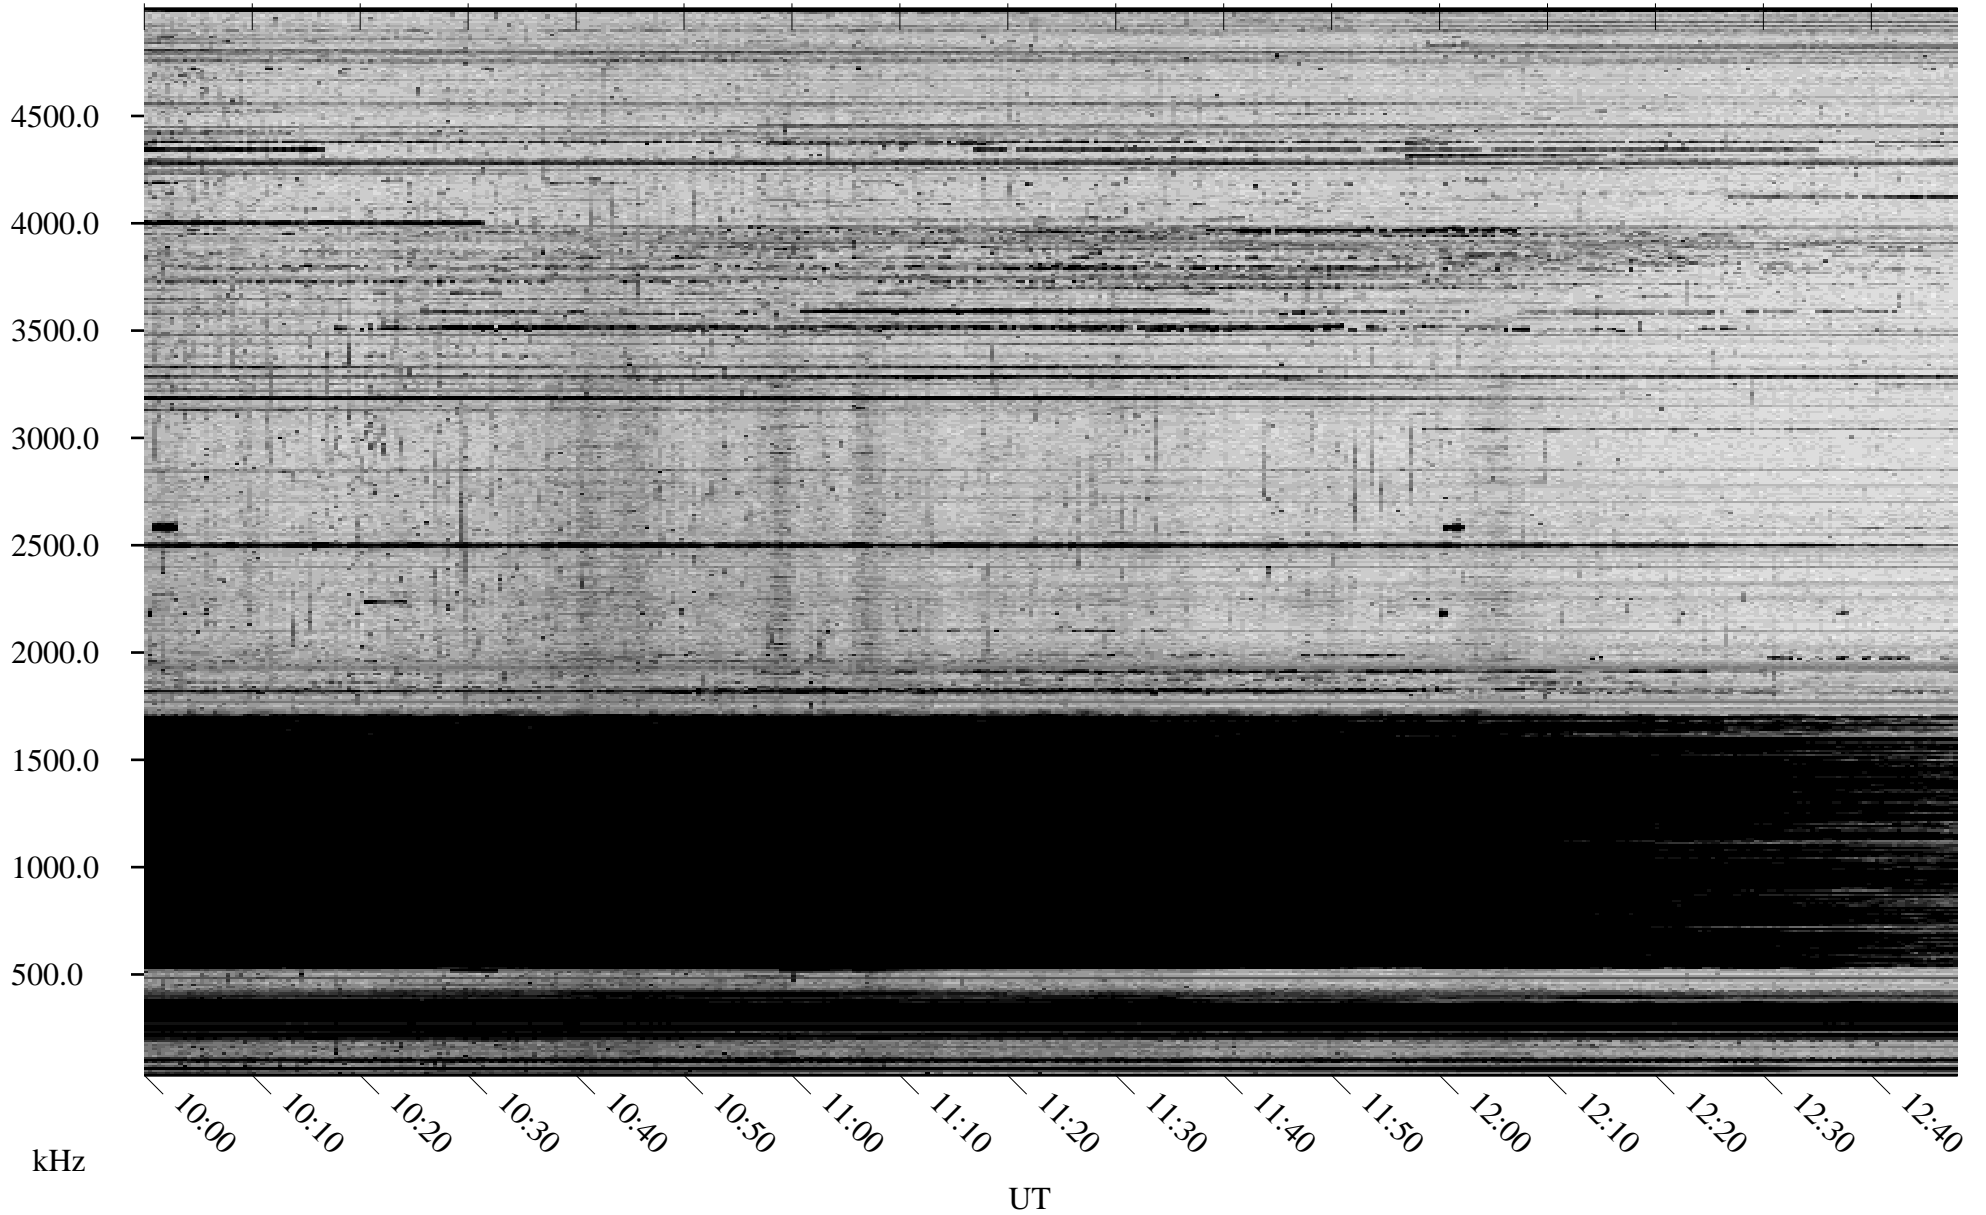

10/18/2008 Churchill, Manitoba

Linear Scale Black = 161 White = 15

ch08292l.r00SUm max_12

Page 1

10/18/2008 Churchill, Manitoba

Linear Scale Black = 161 White = 15

ch08292l.r00SUm max_12

Page 2

10/19/2008 Churchill, Manitoba

Linear Scale Black = 161 White = 15

ch08292l.r00SUm max_12

Page 3

10/19/2008 Churchill, Manitoba

Linear Scale Black = 161 White = 15

ch08292l.r00SUm max_12

Page 4

10/19/2008 Churchill, Manitoba

Linear Scale Black = 161 White = 15

ch08292l.r00SUm max_12

Page 5

10/19/2008 Churchill, Manitoba

Linear Scale Black = 161 White = 15

ch08292l.r00SUm max_12

Page 6

10/19/2008 Churchill, Manitoba

Linear Scale Black = 161 White = 15

ch08292l.r00SUm max_12

Page 7

10/19/2008 Churchill, Manitoba

Linear Scale Black = 161 White = 15

ch08292l.r00SUm max_12

Page 8