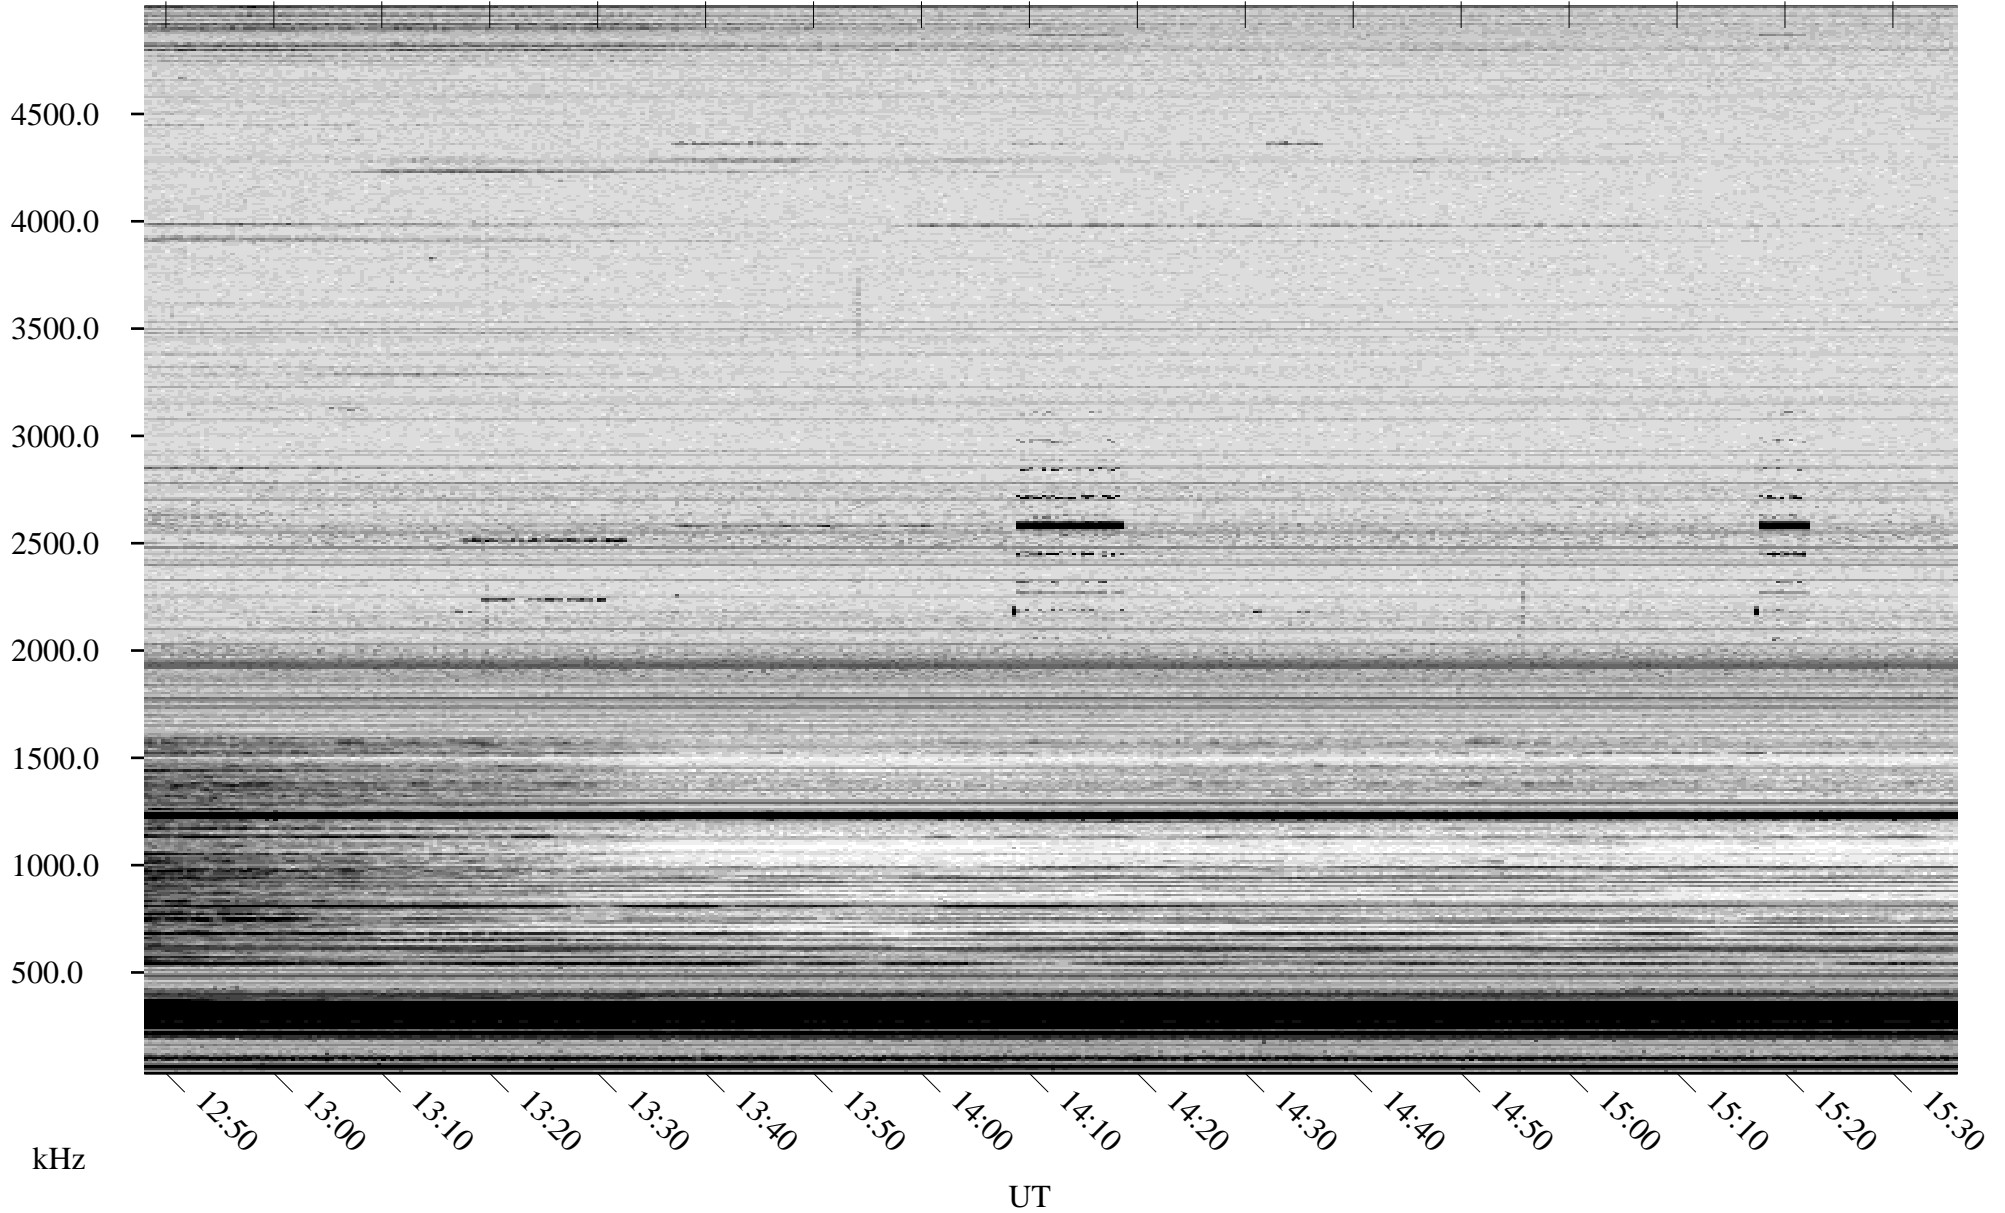

10/19/2008 Churchill, Manitoba

Linear Scale Black = 161 White = 15

ch08293l.r00SUm max_12

Page 1

10/19/2008 Churchill, Manitoba

Linear Scale Black = 161 White = 15

ch08293l.r00SUm max_12

Page 2

10/20/2008 Churchill, Manitoba

Linear Scale Black = 161 White = 15

ch08293l.r00SUm max_12

Page 3

10/20/2008 Churchill, Manitoba

Linear Scale Black = 161 White = 15

ch08293l.r00SUm max_12

Page 4

10/20/2008 Churchill, Manitoba

Linear Scale Black = 161 White = 15

ch08293l.r00SUm max_12

Page 5

10/20/2008 Churchill, Manitoba

Linear Scale Black = 161 White = 15

ch08293l.r00SUm max_12

Page 6

10/20/2008 Churchill, Manitoba

Linear Scale Black = 161 White = 15

ch08293l.r00SUm max_12

Page 7

10/20/2008 Churchill, Manitoba

Linear Scale Black = 161 White = 15

ch08293l.r00SUm max_12

Page 8