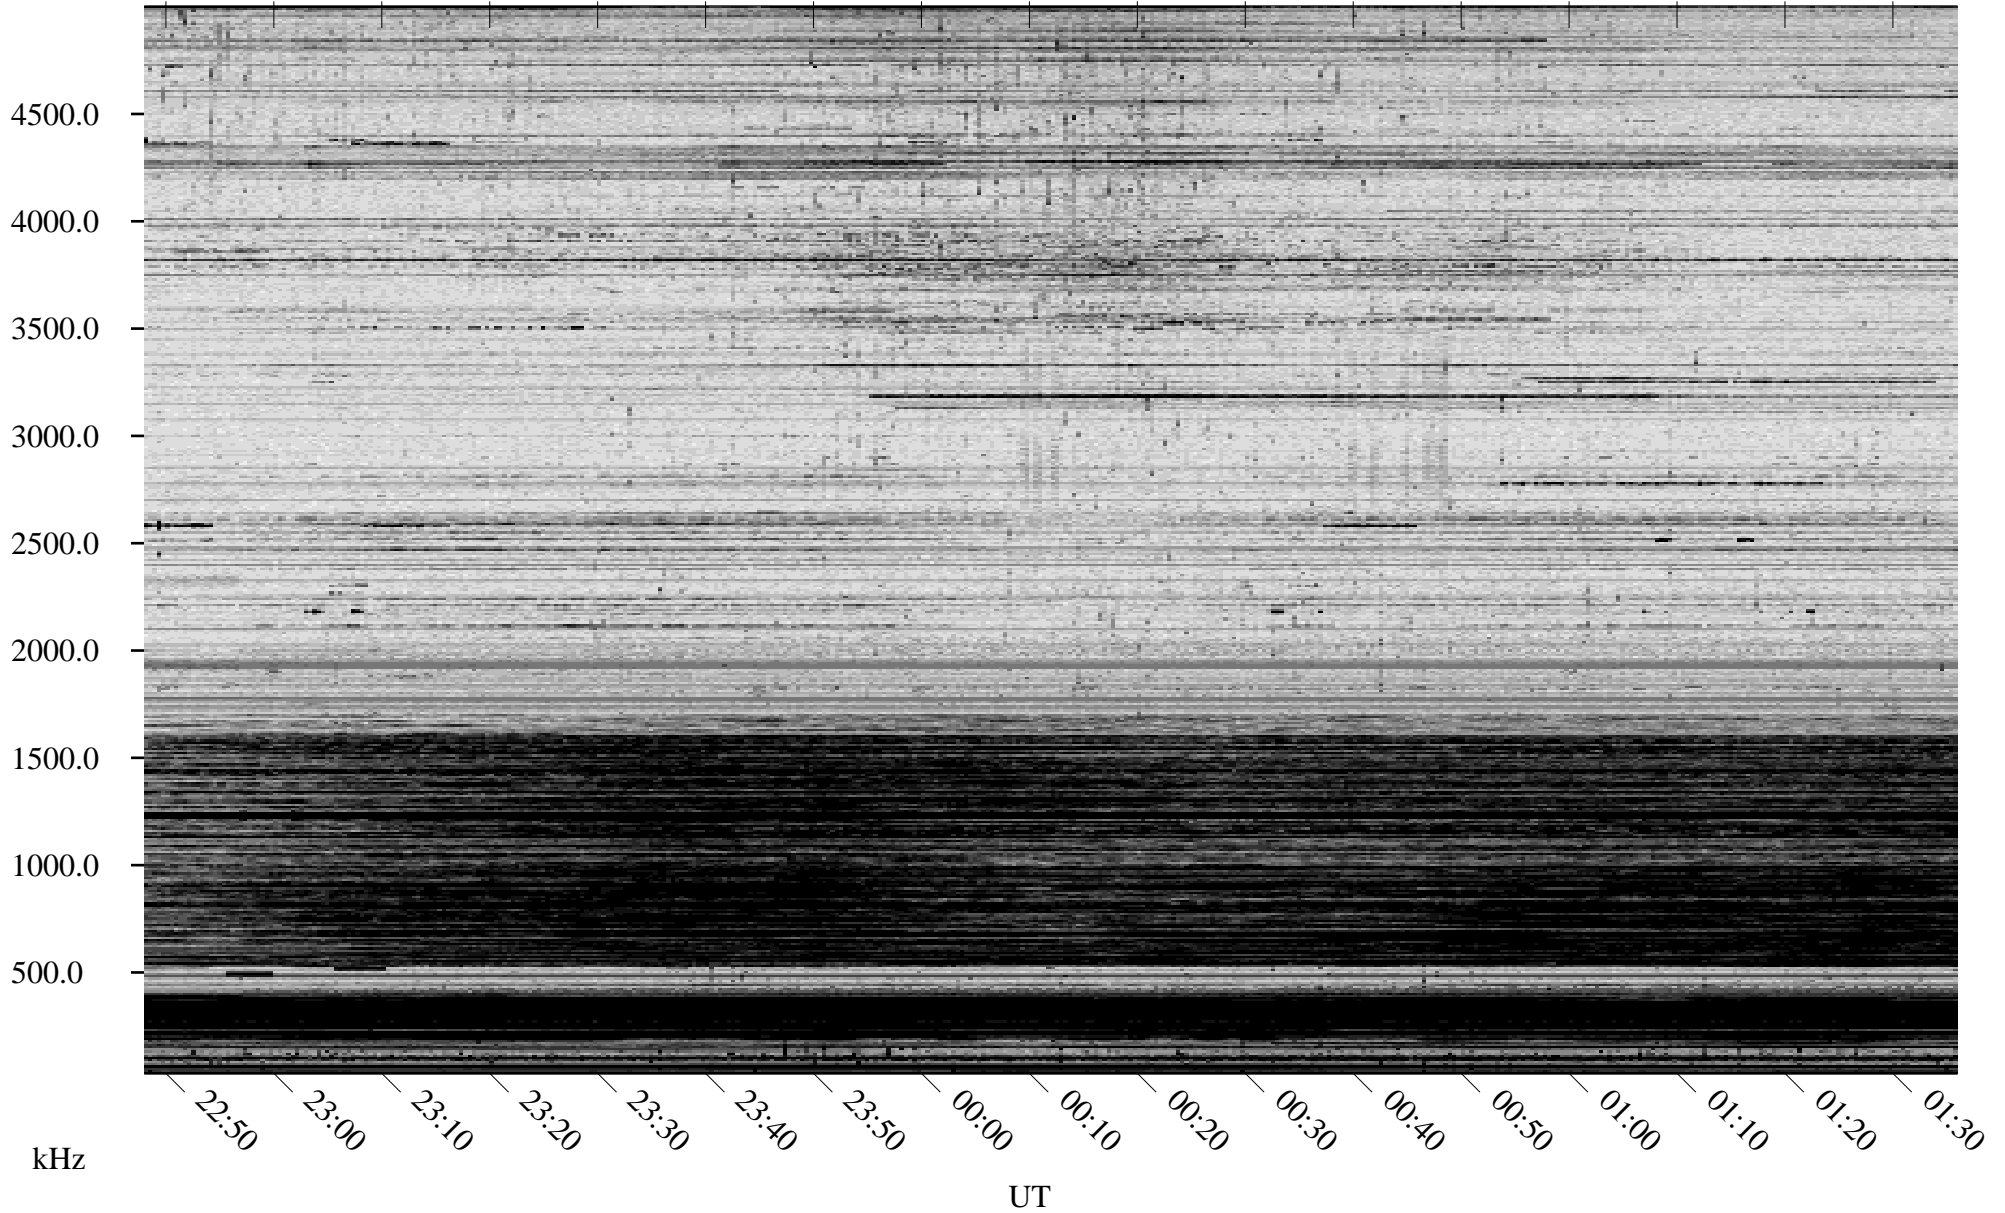

10/19/2008 Churchill, Manitoba

Linear Scale Black = 161 White = 15

ch08293l.r00SUm max_12

Page 1

10/19/2008 Churchill, Manitoba

Linear Scale Black = 161 White = 15

ch08293l.r00SUm max_12

Page 2

10/20/2008 Churchill, Manitoba

Linear Scale Black = 161 White = 15

ch08293l.r00SUm max_12

Page 3

10/20/2008 Churchill, Manitoba

Linear Scale Black = 161 White = 15

ch08293l.r00SUm max_12

Page 4

10/20/2008 Churchill, Manitoba

Linear Scale Black = 161 White = 15

ch08293l.r00SUm max_12

Page 5

10/20/2008 Churchill, Manitoba

Linear Scale Black = 161 White = 15

ch08293l.r00SUm max_12

Page 6

10/20/2008 Churchill, Manitoba

Linear Scale Black = 161 White = 15

ch08293l.r00SUm max_12

Page 7

10/20/2008 Churchill, Manitoba

Linear Scale Black = 161 White = 15

ch08293l.r00SUm max_12

Page 8