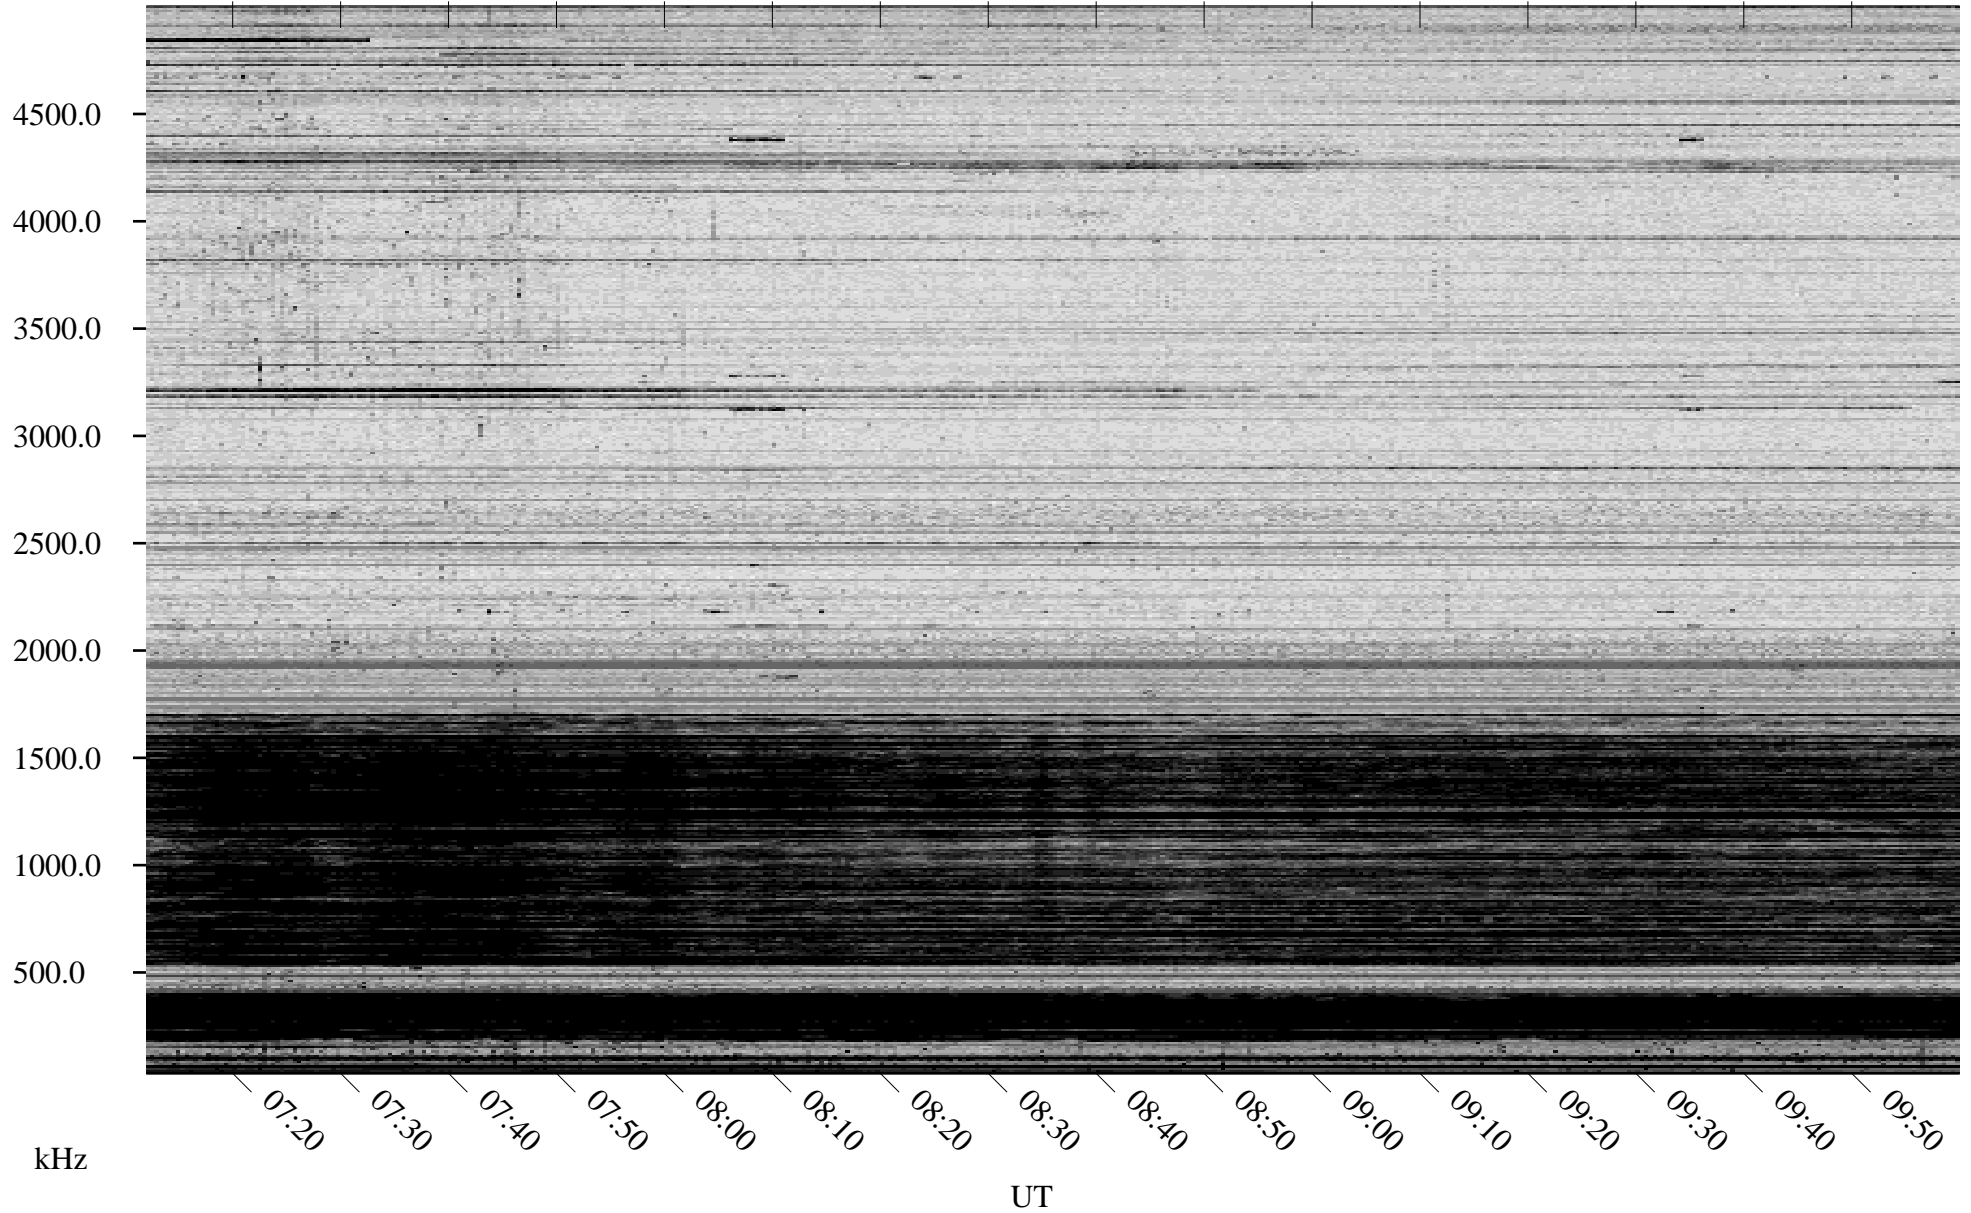

10/19/2008 Churchill, Manitoba

Linear Scale Black = 161 White = 15

ch08293l.r00SUm max_12

Page 1

10/19/2008 Churchill, Manitoba

Linear Scale Black = 161 White = 15

ch08293l.r00SUm max_12

Page 2

10/20/2008 Churchill, Manitoba

Linear Scale Black = 161 White = 15

ch08293l.r00SUm max_12

Page 3

10/20/2008 Churchill, Manitoba

Linear Scale Black = 161 White = 15

ch08293l.r00SUm max_12

Page 4

10/20/2008 Churchill, Manitoba

Linear Scale Black = 161 White = 15

ch08293l.r00SUm max_12

Page 5

10/20/2008 Churchill, Manitoba

Linear Scale Black = 161 White = 15

ch08293l.r00SUm max_12

Page 6

10/20/2008 Churchill, Manitoba

Linear Scale Black = 161 White = 15

ch08293l.r00SUm max_12

Page 7

10/20/2008 Churchill, Manitoba

Linear Scale Black = 161 White = 15

ch08293l.r00SUm max_12

Page 8