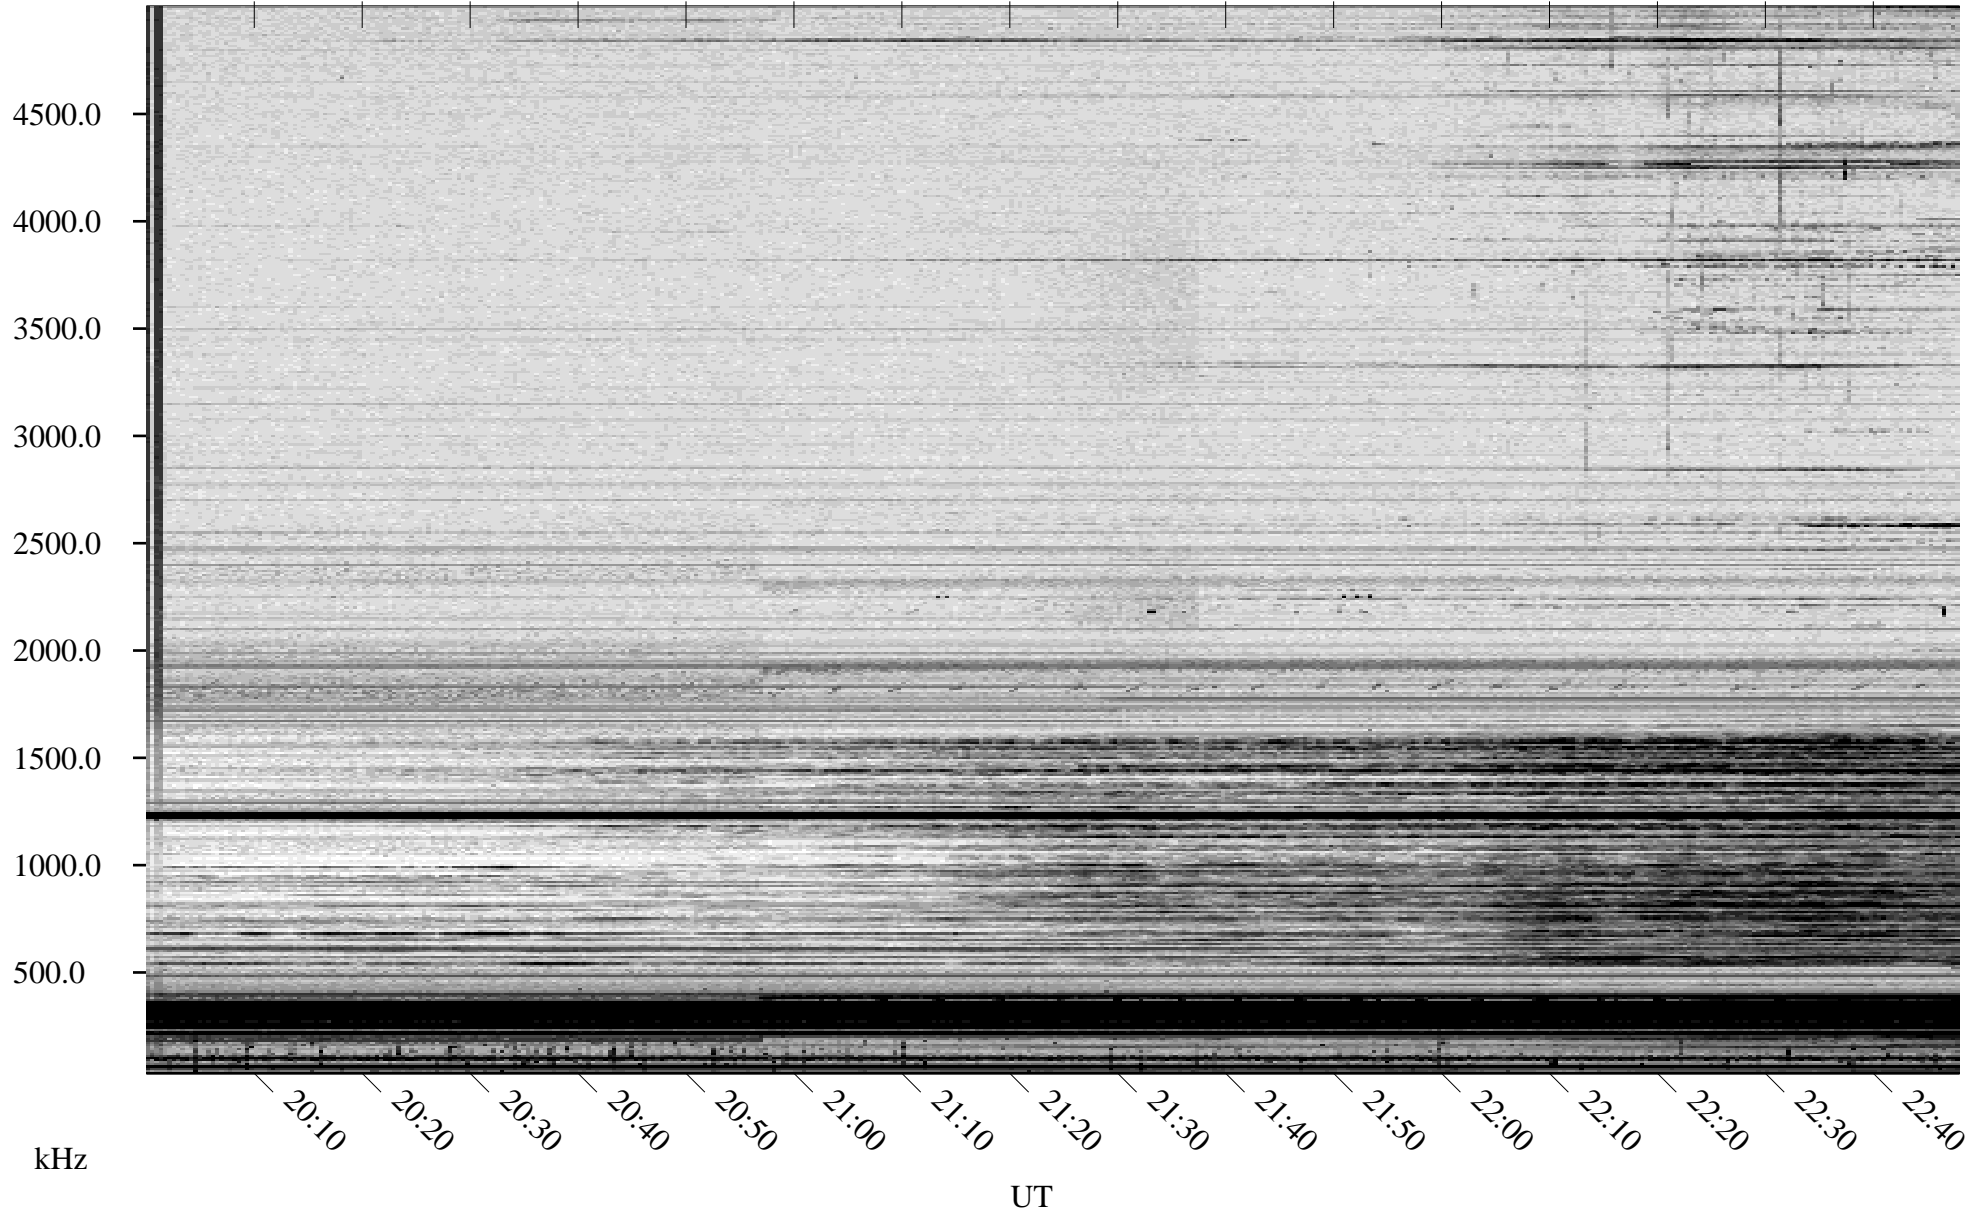

10/19/2008 Churchill, Manitoba

Linear Scale Black = 161 White = 15

ch08293l.r00SUm max_12

Page 1

10/19/2008 Churchill, Manitoba

Linear Scale Black = 161 White = 15

ch08293l.r00SUm max_12

Page 2

10/20/2008 Churchill, Manitoba

Linear Scale Black = 161 White = 15

ch08293l.r00SUm max_12

Page 3

10/20/2008 Churchill, Manitoba

Linear Scale Black = 161 White = 15

ch08293l.r00SUm max_12

Page 4

10/20/2008 Churchill, Manitoba

Linear Scale Black = 161 White = 15

ch08293l.r00SUm max_12

Page 5

10/20/2008 Churchill, Manitoba

Linear Scale Black = 161 White = 15

ch08293l.r00SUm max_12

Page 6

10/20/2008 Churchill, Manitoba

Linear Scale Black = 161 White = 15

ch08293l.r00SUm max_12

Page 7

10/20/2008 Churchill, Manitoba

Linear Scale Black = 161 White = 15

ch08293l.r00SUm max_12

Page 8