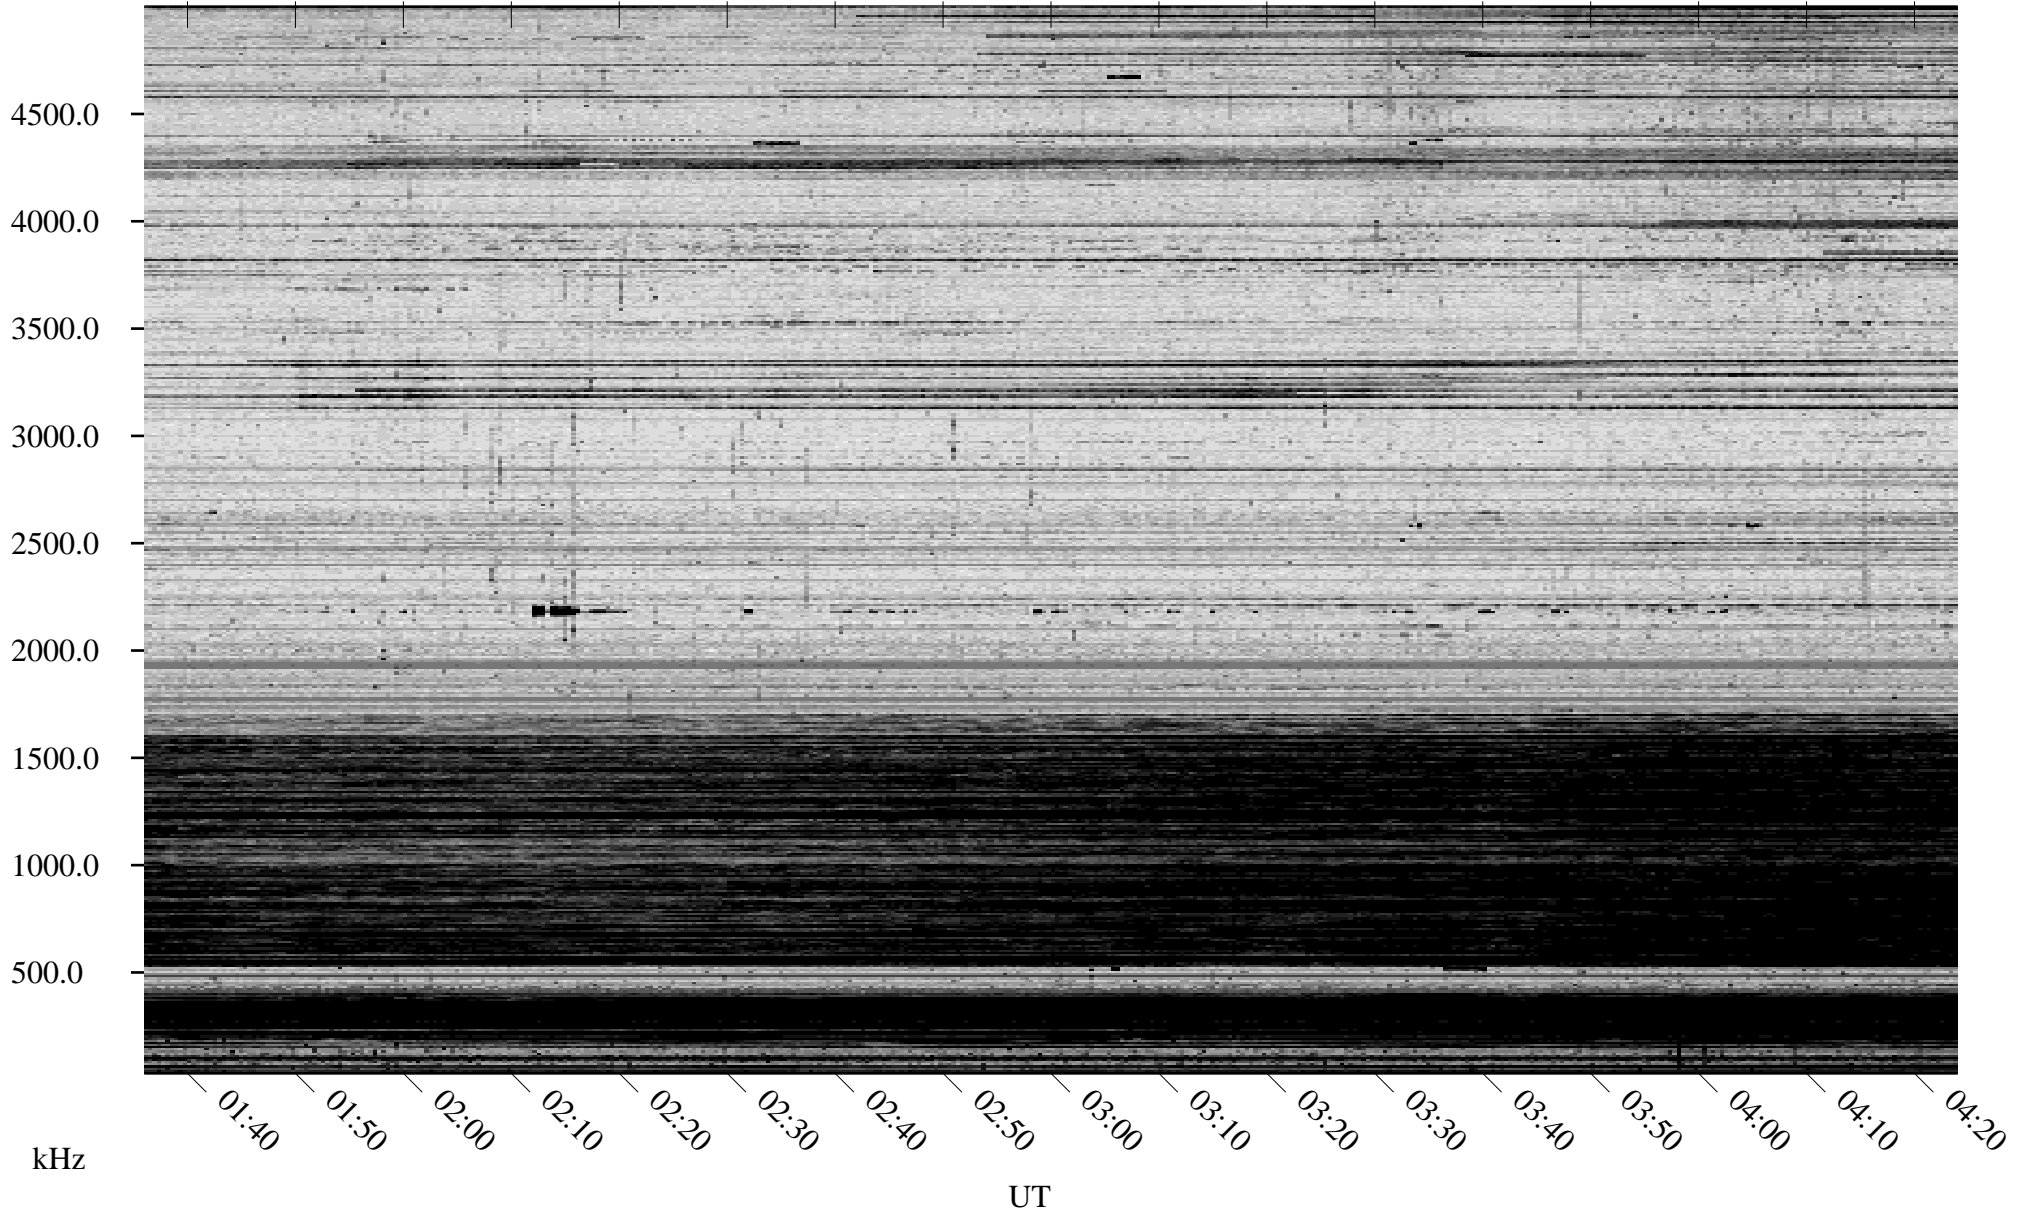

10/19/2008 Churchill, Manitoba

Linear Scale Black = 161 White = 15

ch08293l.r00SUm max_12

Page 1

10/19/2008 Churchill, Manitoba

Linear Scale Black = 161 White = 15

ch08293l.r00SUm max_12

Page 2

10/20/2008 Churchill, Manitoba

Linear Scale Black = 161 White = 15

ch08293l.r00SUm max_12

Page 3

10/20/2008 Churchill, Manitoba

Linear Scale Black = 161 White = 15

ch08293l.r00SUm max_12

Page 4

10/20/2008 Churchill, Manitoba

Linear Scale Black = 161 White = 15

ch08293l.r00SUm max_12

Page 5

10/20/2008 Churchill, Manitoba

Linear Scale Black = 161 White = 15

ch08293l.r00SUm max_12

Page 6

10/20/2008 Churchill, Manitoba

Linear Scale Black = 161 White = 15

ch08293l.r00SUm max_12

Page 7

10/20/2008 Churchill, Manitoba

Linear Scale Black = 161 White = 15

ch08293l.r00SUm max_12

Page 8