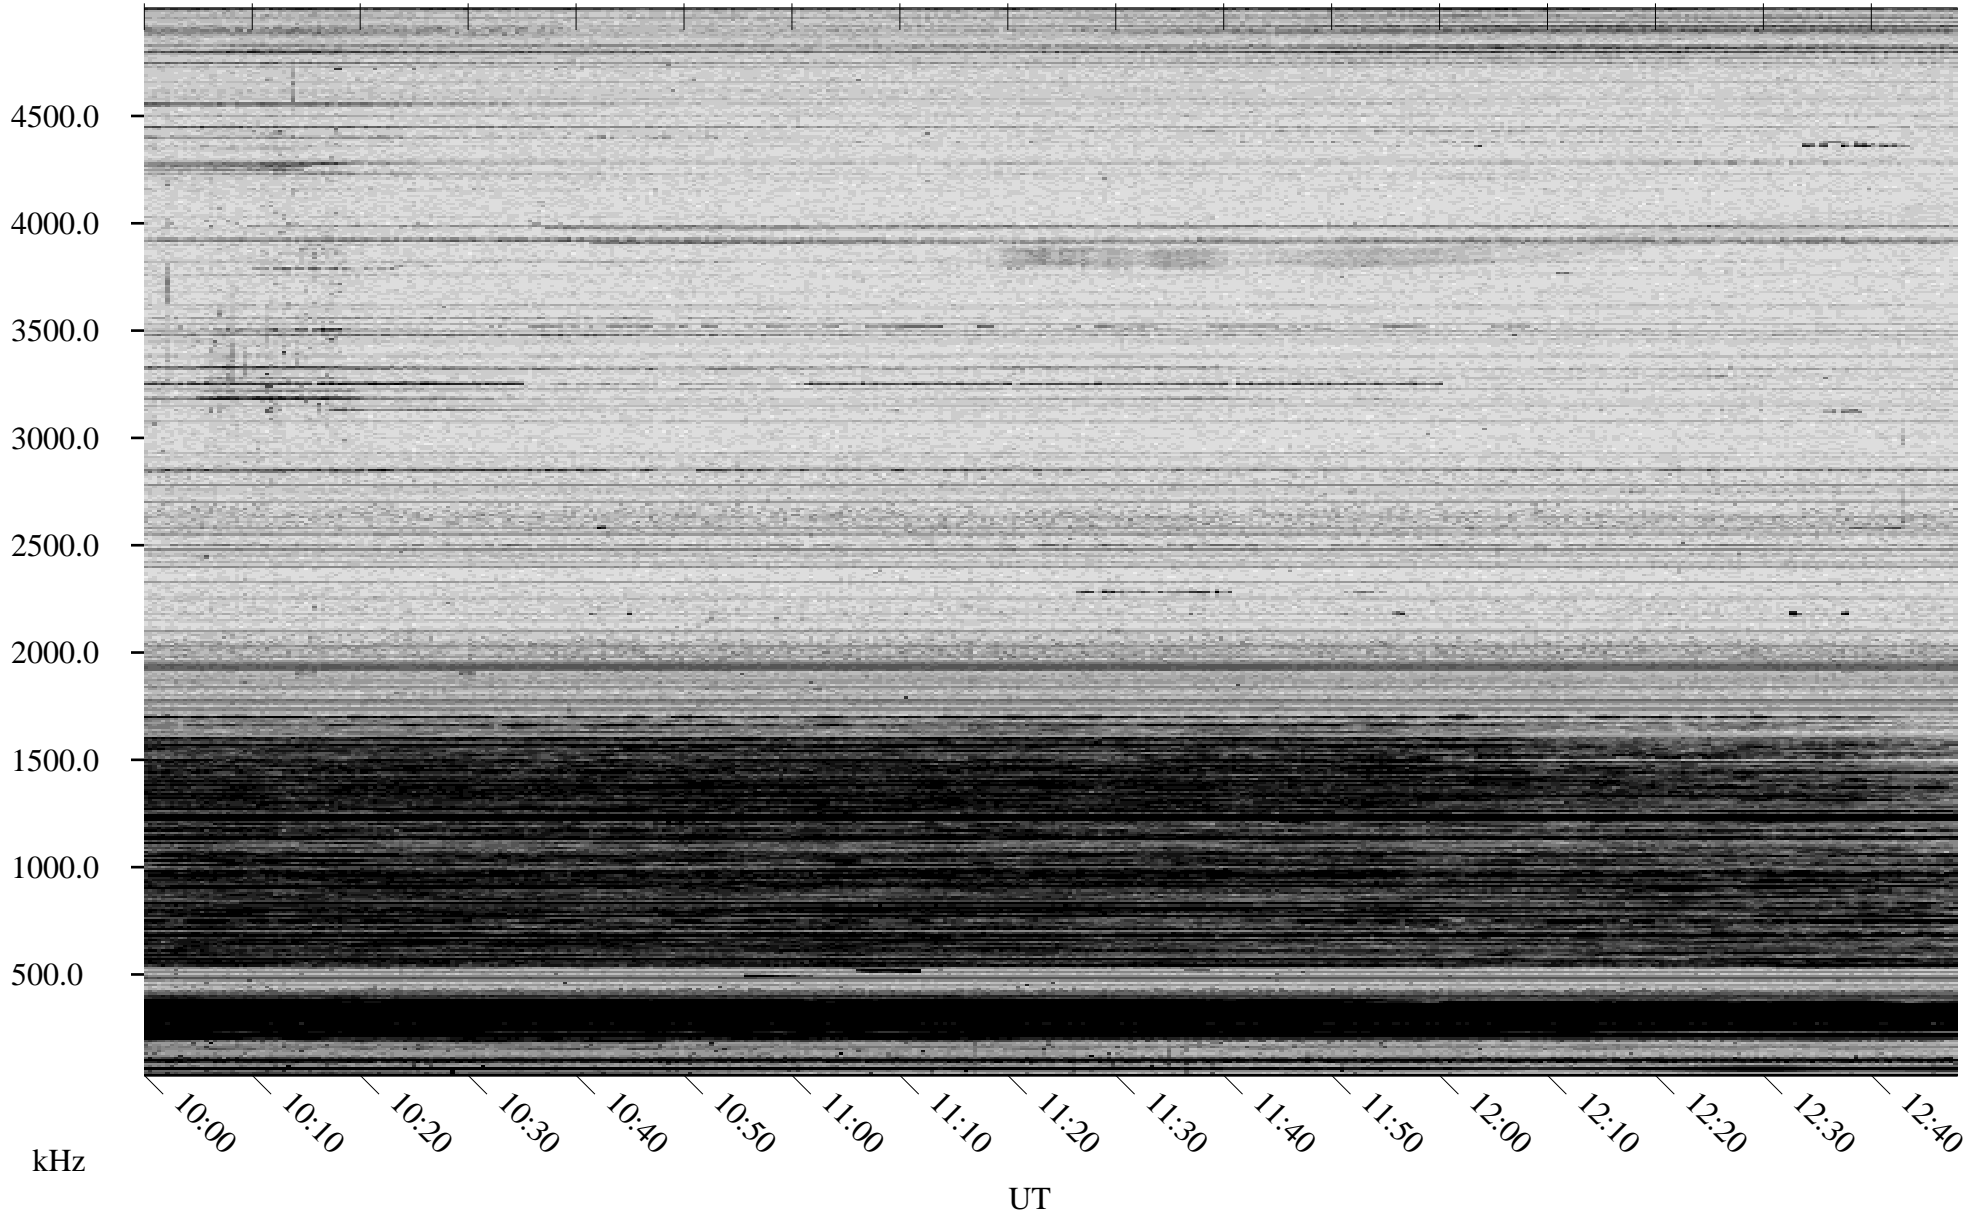

10/19/2008 Churchill, Manitoba

Linear Scale Black = 161 White = 15

ch08293l.r00SUm max_12

Page 1

10/19/2008 Churchill, Manitoba

Linear Scale Black = 161 White = 15

ch08293l.r00SUm max_12

Page 2

10/20/2008 Churchill, Manitoba

Linear Scale Black = 161 White = 15

ch08293l.r00SUm max_12

Page 3

10/20/2008 Churchill, Manitoba

Linear Scale Black = 161 White = 15

ch08293l.r00SUm max_12

Page 4

10/20/2008 Churchill, Manitoba

Linear Scale Black = 161 White = 15

ch08293l.r00SUm max_12

Page 5

10/20/2008 Churchill, Manitoba

Linear Scale Black = 161 White = 15

ch08293l.r00SUm max_12

Page 6

10/20/2008 Churchill, Manitoba

Linear Scale Black = 161 White = 15

ch08293l.r00SUm max_12

Page 7

10/20/2008 Churchill, Manitoba

Linear Scale Black = 161 White = 15

ch08293l.r00SUm max_12

Page 8