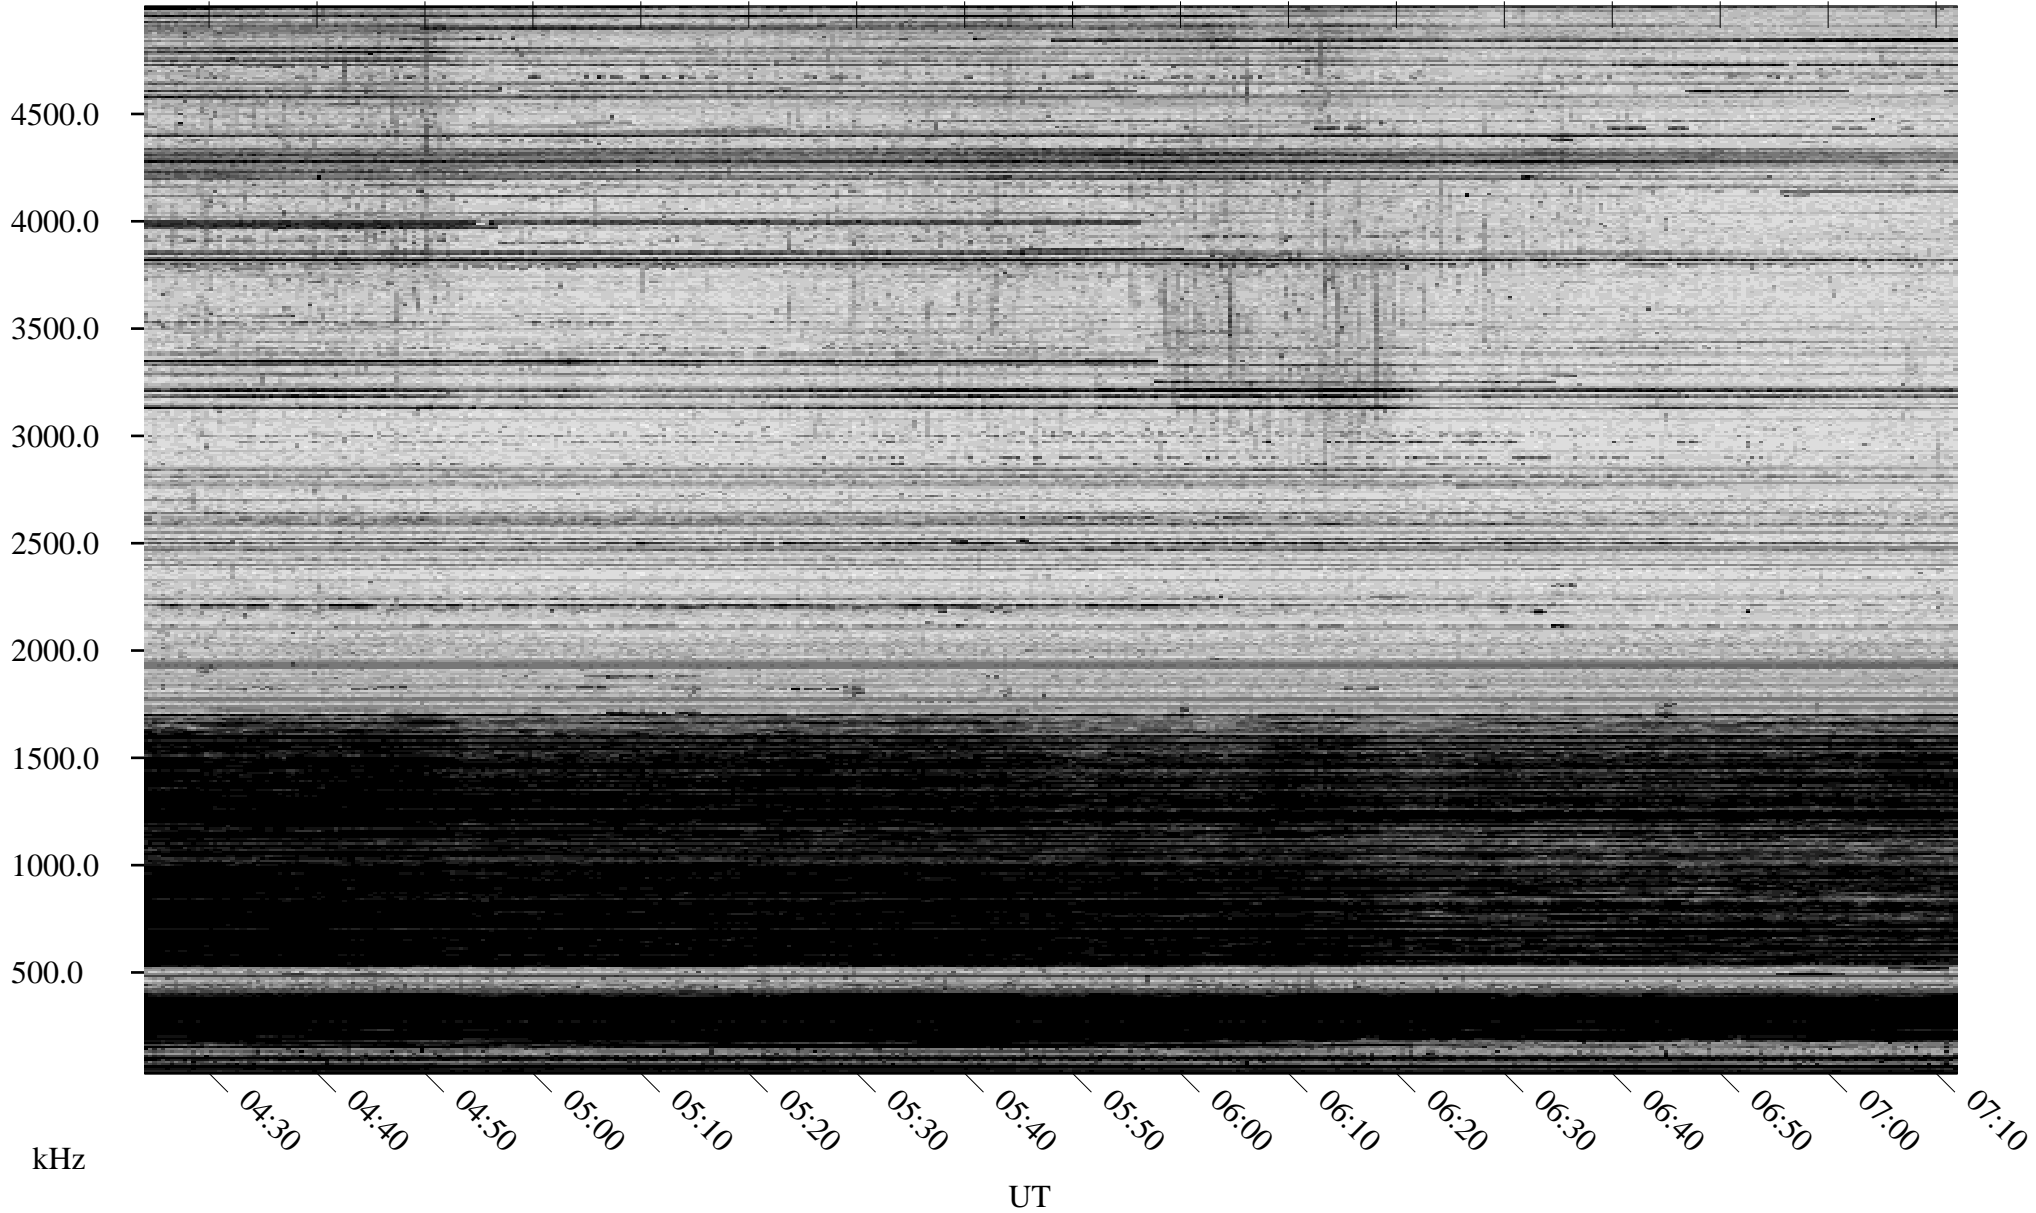

10/19/2008 Churchill, Manitoba

Linear Scale Black = 161 White = 15

ch08293l.r00SUm max_12

Page 1

10/19/2008 Churchill, Manitoba

Linear Scale Black = 161 White = 15

ch08293l.r00SUm max_12

Page 2

10/20/2008 Churchill, Manitoba

Linear Scale Black = 161 White = 15

ch08293l.r00SUm max_12

Page 3

10/20/2008 Churchill, Manitoba

Linear Scale Black = 161 White = 15

ch08293l.r00SUm max_12

Page 4

10/20/2008 Churchill, Manitoba

Linear Scale Black = 161 White = 15

ch08293l.r00SUm max_12

Page 5

10/20/2008 Churchill, Manitoba

Linear Scale Black = 161 White = 15

ch08293l.r00SUm max_12

Page 6

10/20/2008 Churchill, Manitoba

Linear Scale Black = 161 White = 15

ch08293l.r00SUm max_12

Page 7

10/20/2008 Churchill, Manitoba

Linear Scale Black = 161 White = 15

ch08293l.r00SUm max_12

Page 8