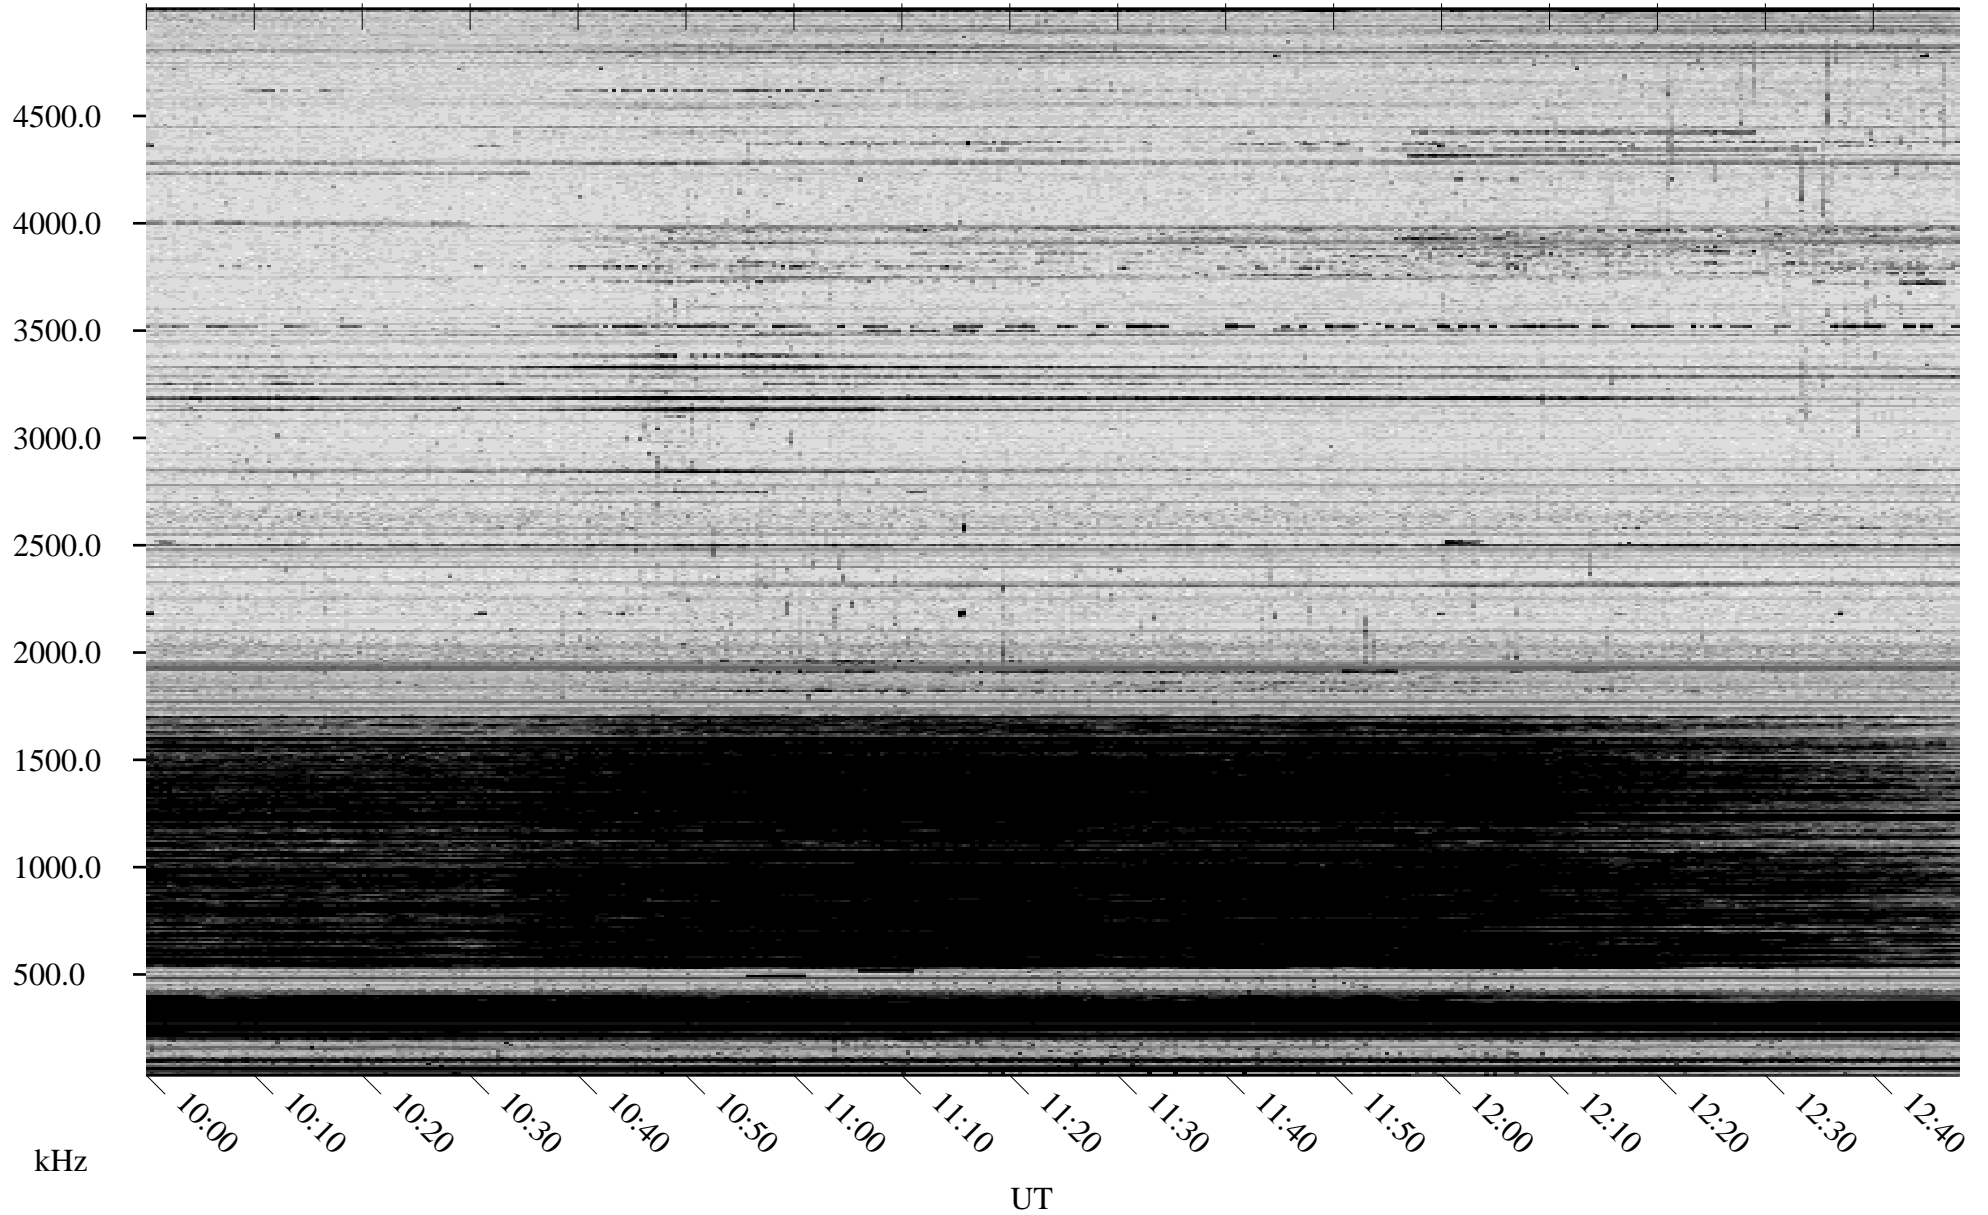

# 10/21/2008 Churchill, Manitoba

Linear Scale    Black = 161    White = 15

ch08294l.r00SUm max\_12

Page 4

# 10/21/2008 Churchill, Manitoba

Linear Scale    Black = 161    White = 15

ch08294l.r00SUm max\_12

Page 5

# 10/21/2008 Churchill, Manitoba

Linear Scale    Black = 161    White = 15

ch08294l.r00SUm max\_12

Page 6

# 10/21/2008 Churchill, Manitoba

Linear Scale    Black = 161    White = 15

ch08294l.r00SUm max\_12