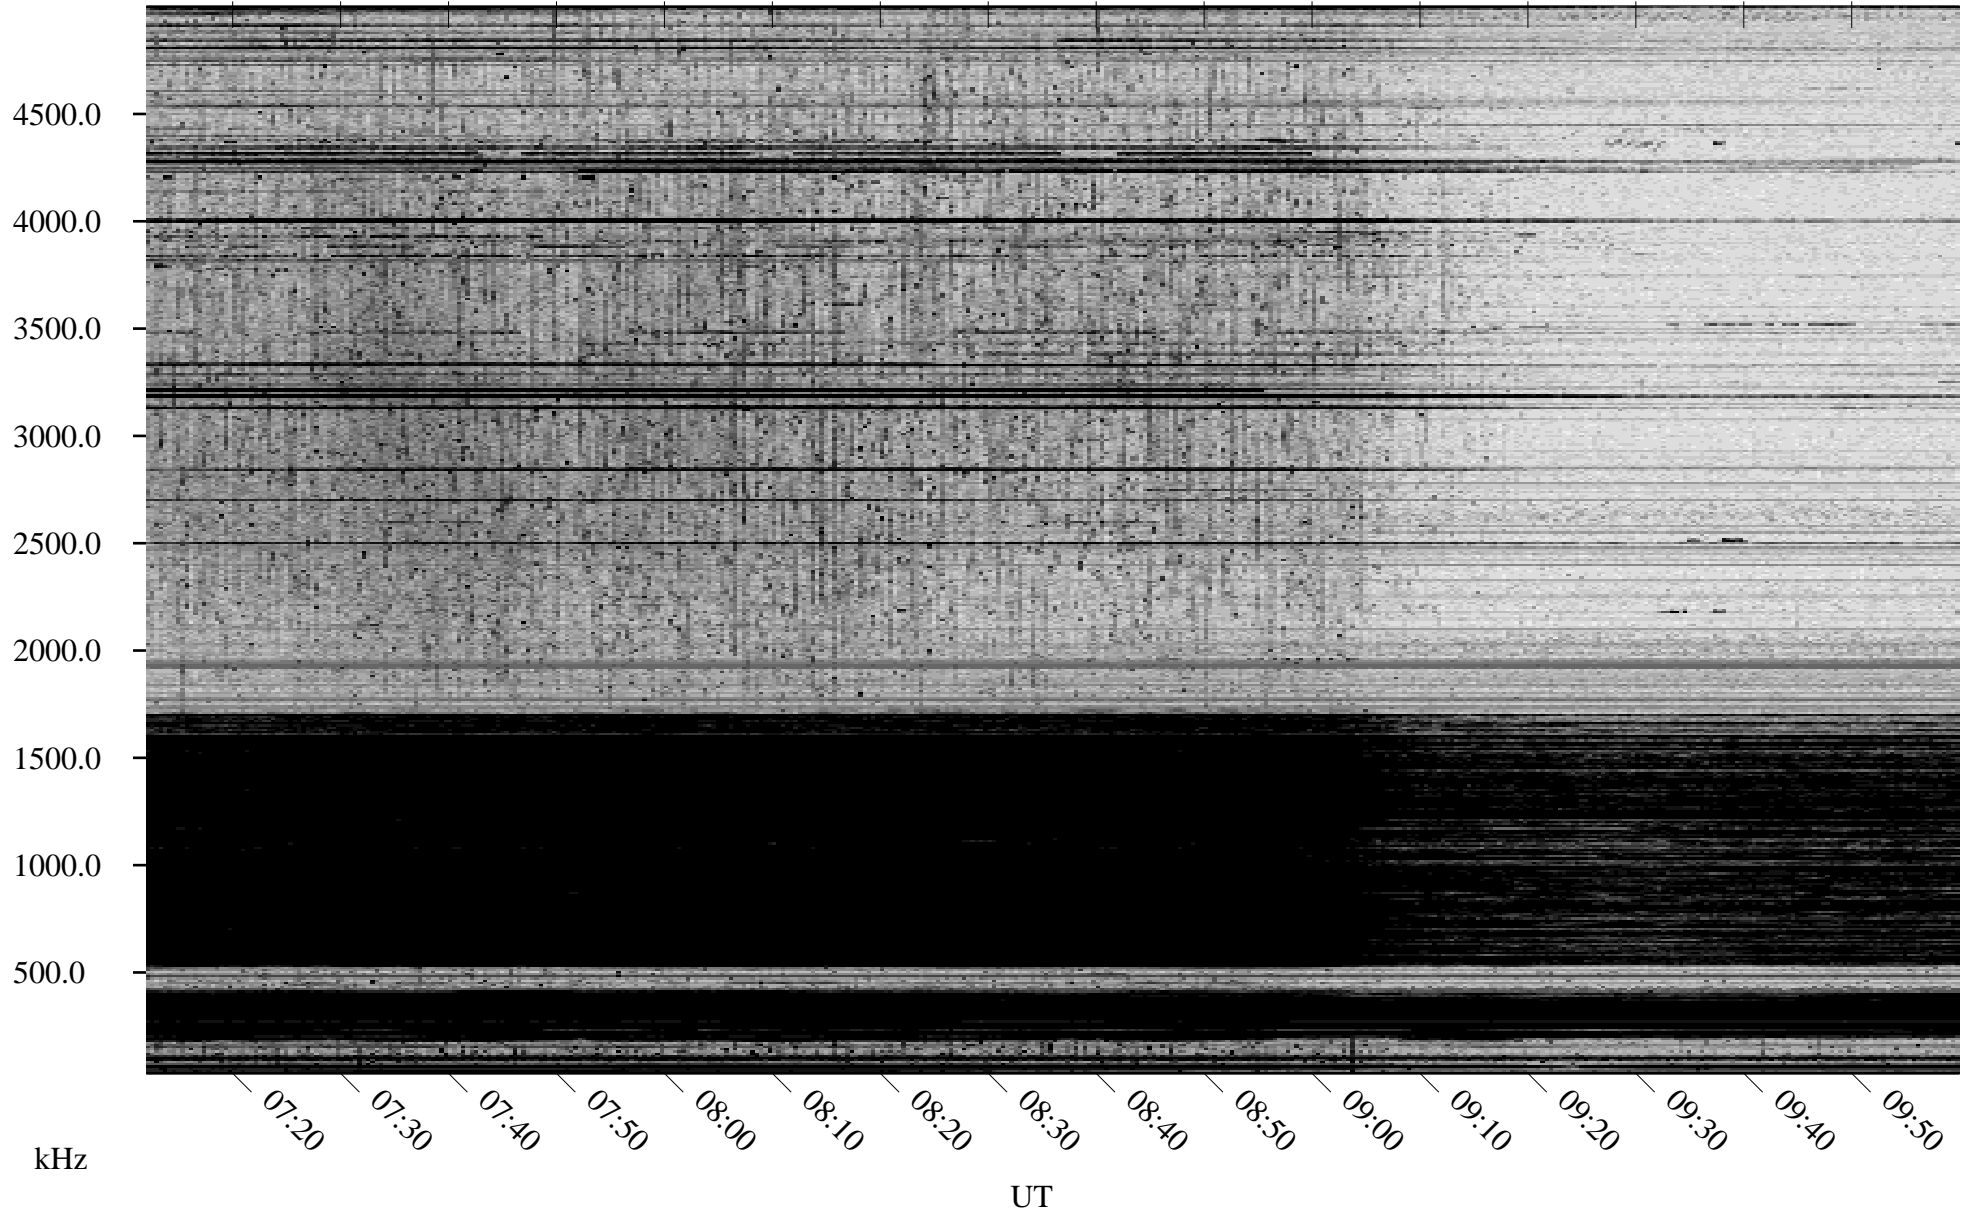

# 10/21/2008 Churchill, Manitoba

Linear Scale    Black = 161    White = 15

ch08294l.r00SUm max\_12

Page 3

# 10/21/2008 Churchill, Manitoba

Linear Scale    Black = 161    White = 15

ch08294l.r00SUm max\_12

Page 4

# 10/21/2008 Churchill, Manitoba

Linear Scale    Black = 161    White = 15

ch08294l.r00SUm max\_12

Page 5

# 10/21/2008 Churchill, Manitoba

Linear Scale    Black = 161    White = 15

ch08294l.r00SUm max\_12

Page 6