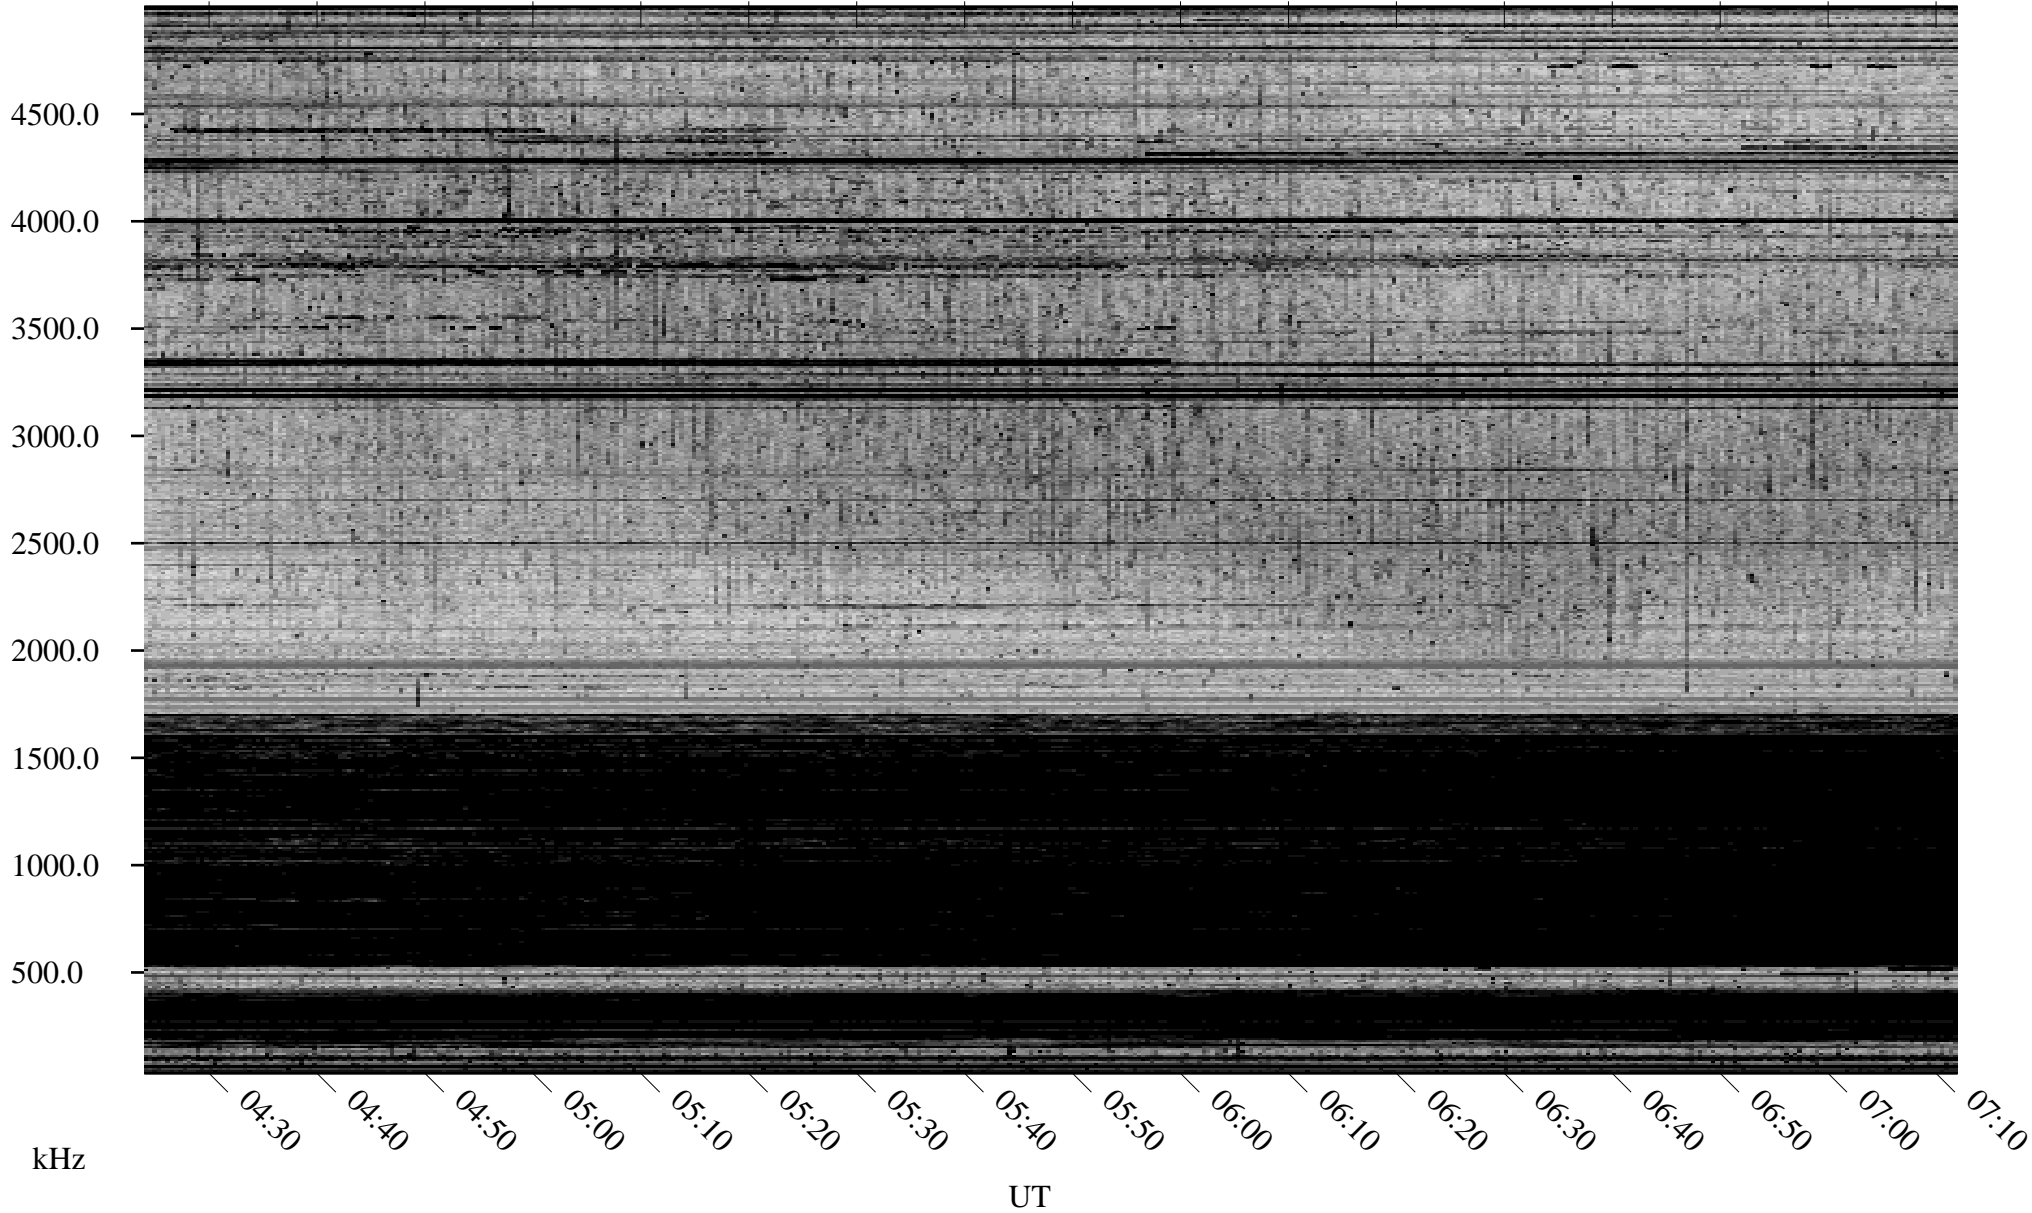

# 10/20/2008 Churchill, Manitoba

Linear Scale Black = 161 White = 15

ch08294l.r00SUm max\_12

Page 1

# 10/20/2008 Churchill, Manitoba

Linear Scale    Black = 161    White = 15

ch08294l.r00SUm max\_12

Page 2

# 10/21/2008 Churchill, Manitoba

Linear Scale    Black = 161    White = 15

ch08294l.r00SUm max\_12

Page 3

# 10/21/2008 Churchill, Manitoba

Linear Scale    Black = 161    White = 15

ch08294l.r00SUm max\_12

Page 4