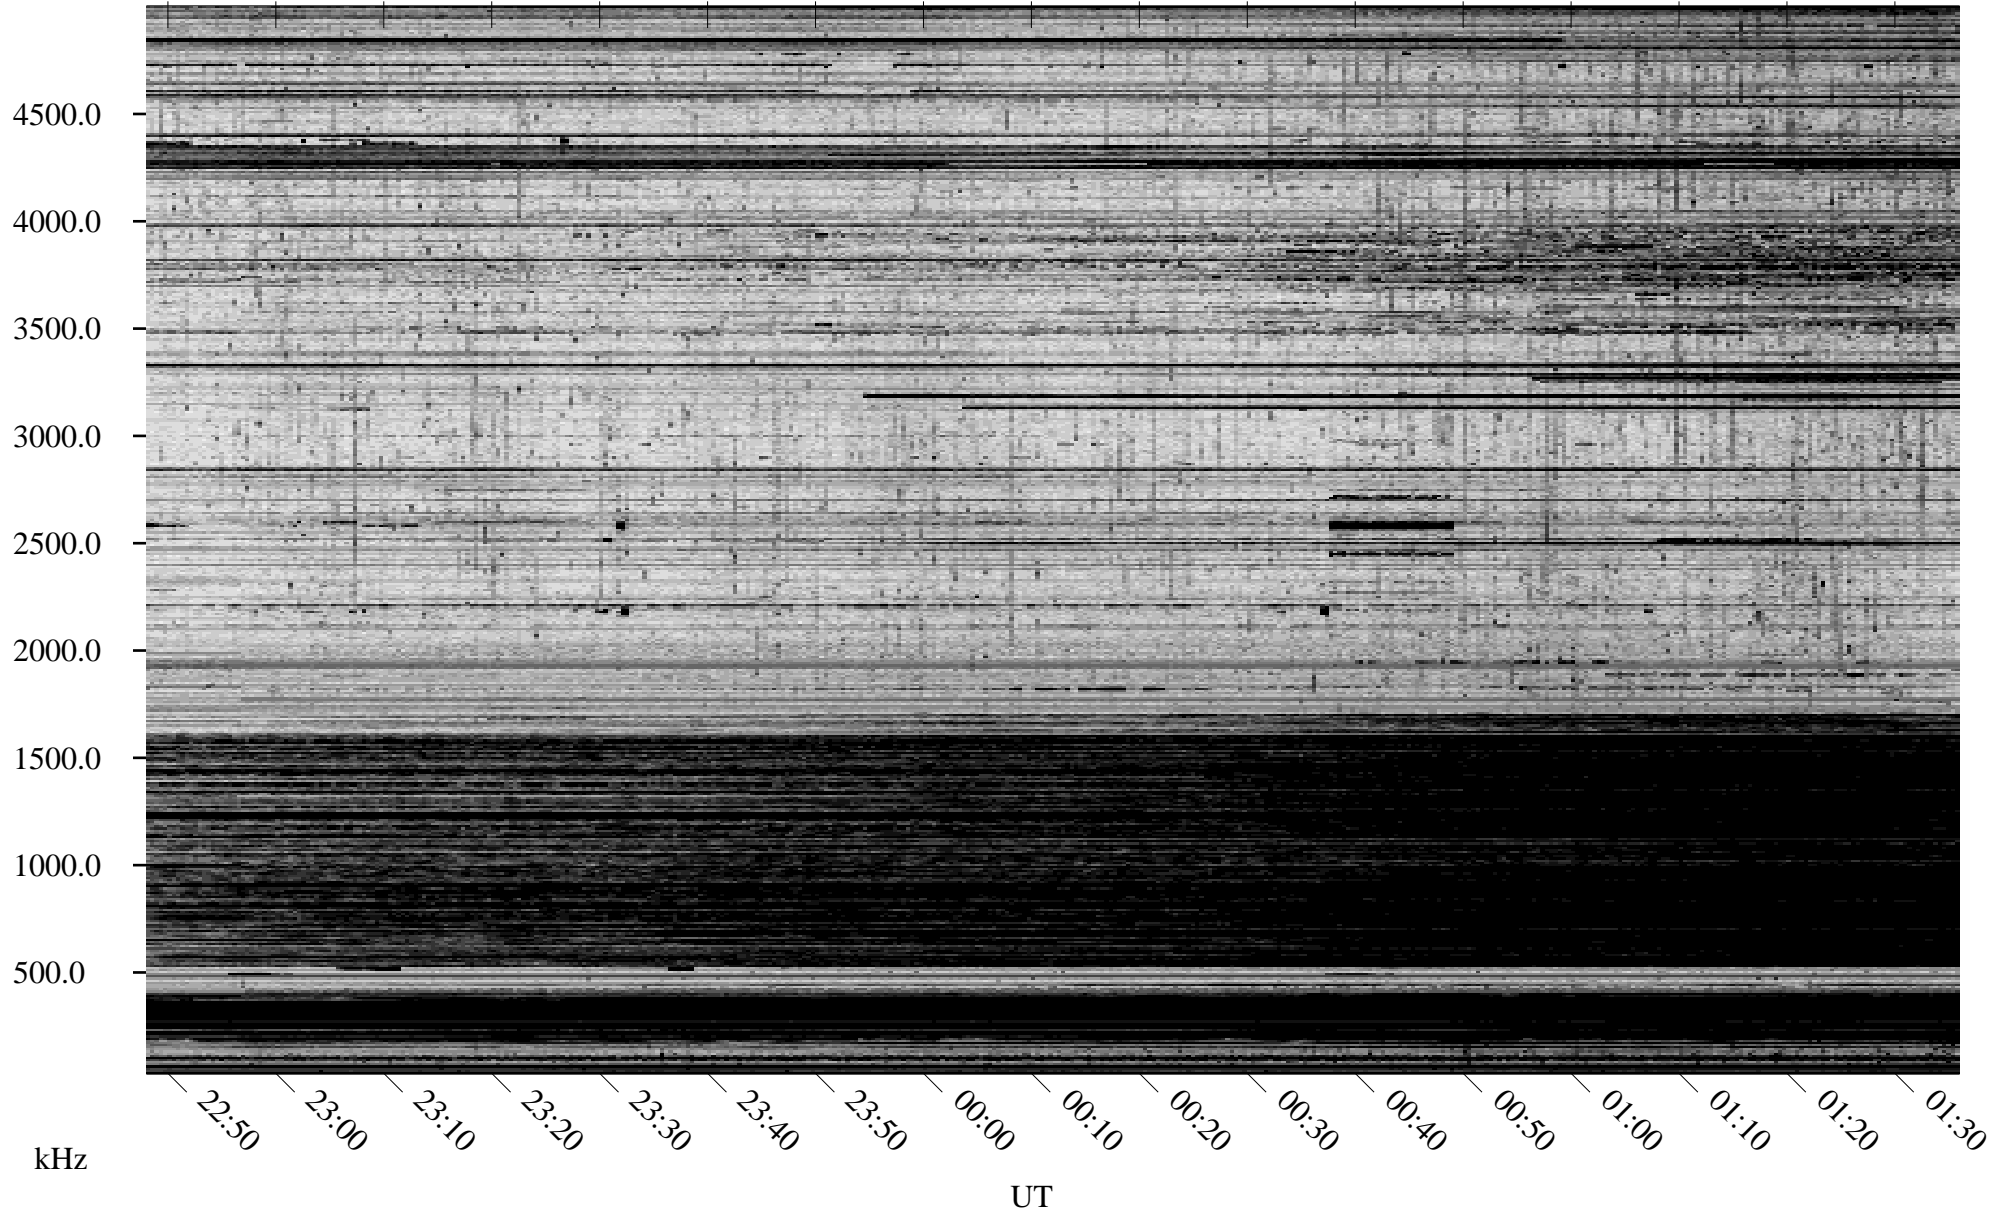

# 10/20/2008 Churchill, Manitoba

Linear Scale Black = 161 White = 15

ch08294l.r00SUm max\_12

Page 1

# 10/20/2008 Churchill, Manitoba

Linear Scale    Black = 161    White = 15

ch08294l.r00SUm max\_12

Page 2

# 10/21/2008 Churchill, Manitoba

Linear Scale    Black = 161    White = 15

ch08294l.r00SUm max\_12

Page 3

# 10/21/2008 Churchill, Manitoba

Linear Scale    Black = 161    White = 15

ch08294l.r00SUm max\_12

Page 4