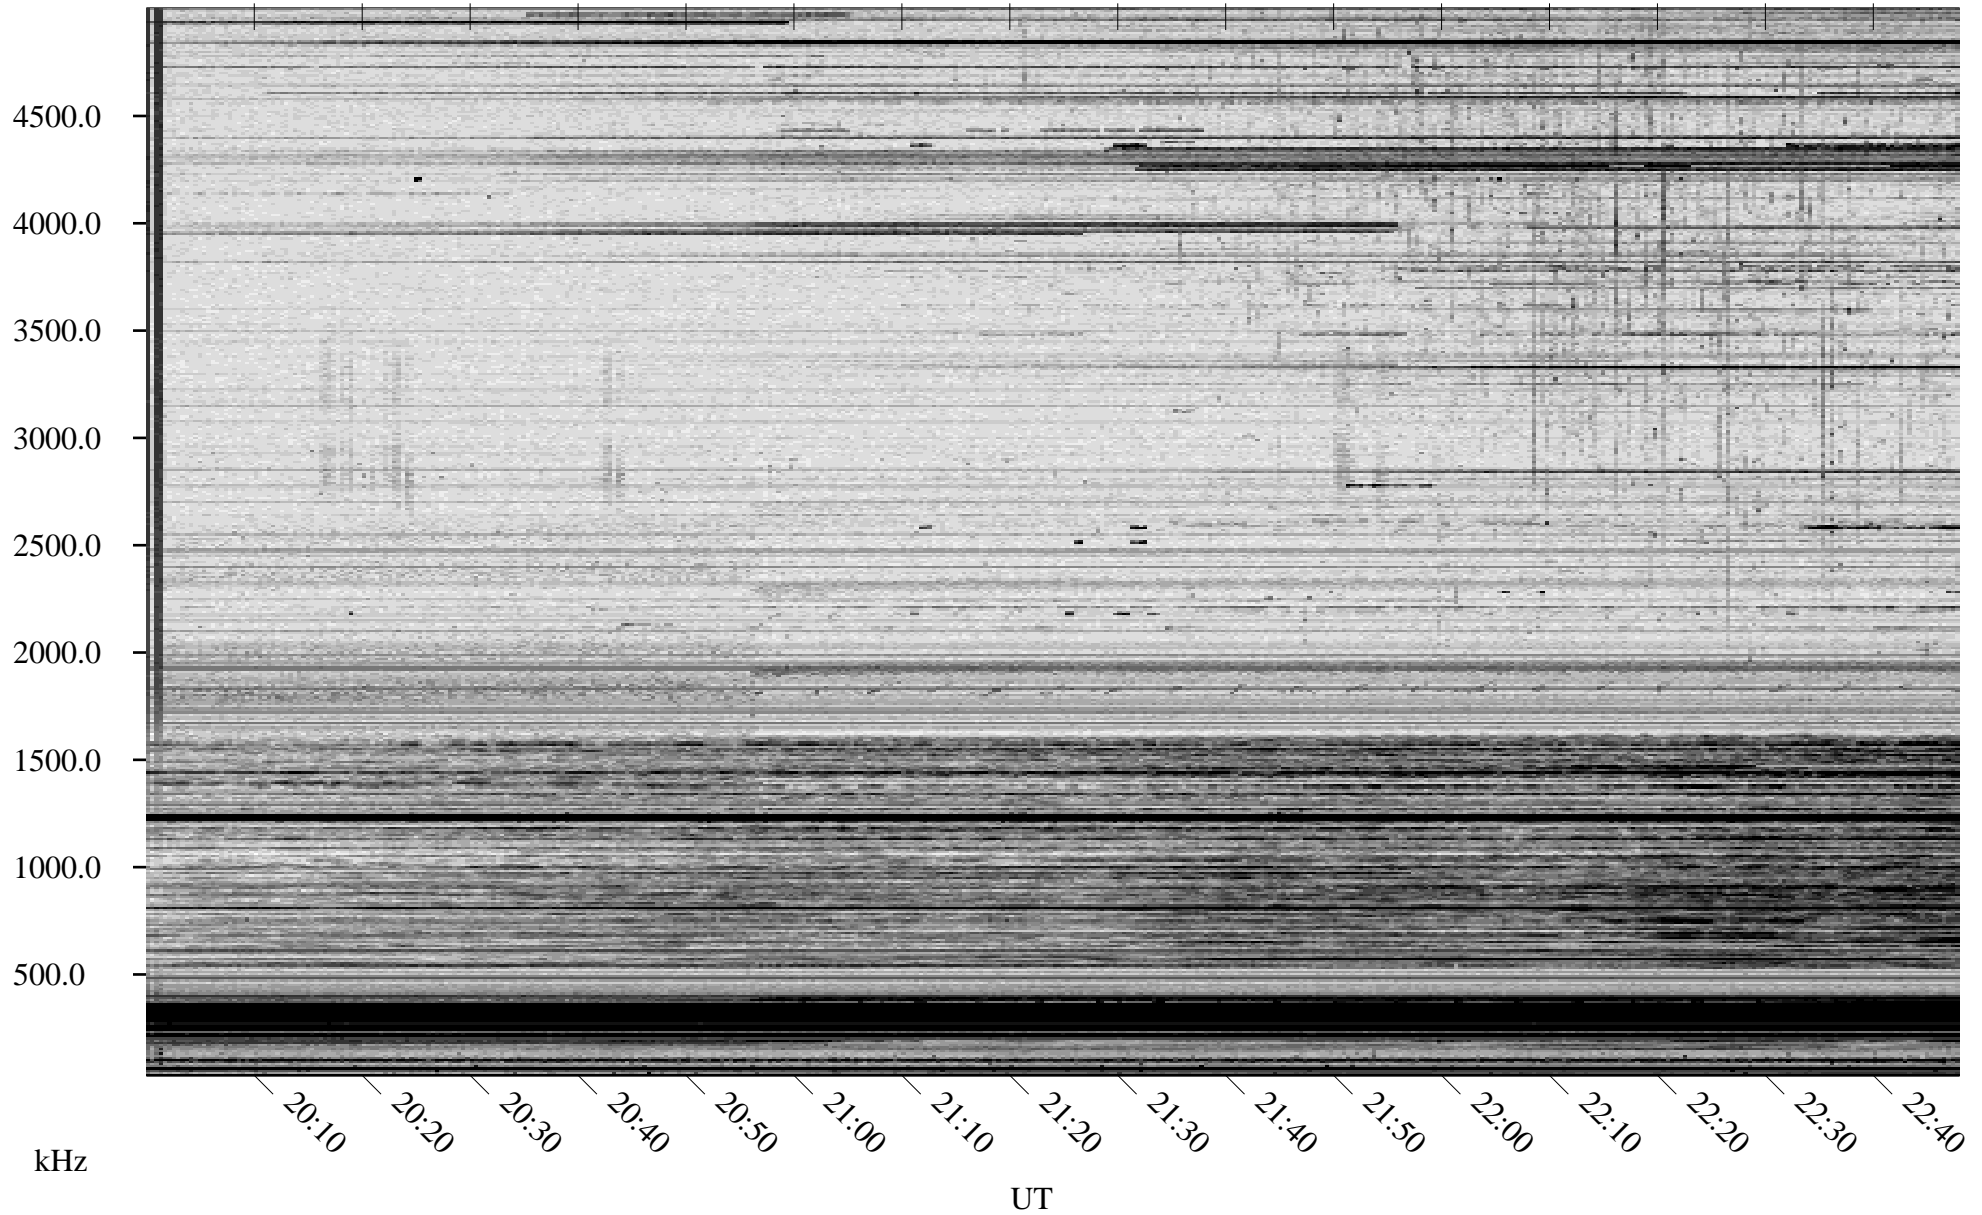

# 10/20/2008 Churchill, Manitoba

Linear Scale Black = 161 White = 15

ch08294l.r00SUm max\_12

Page 1

# 10/20/2008 Churchill, Manitoba

Linear Scale    Black = 161    White = 15

ch08294l.r00SUm max\_12

Page 2

# 10/21/2008 Churchill, Manitoba

Linear Scale    Black = 161    White = 15

ch08294l.r00SUm max\_12

Page 3

# 10/21/2008 Churchill, Manitoba

Linear Scale    Black = 161    White = 15

ch08294l.r00SUm max\_12

Page 4