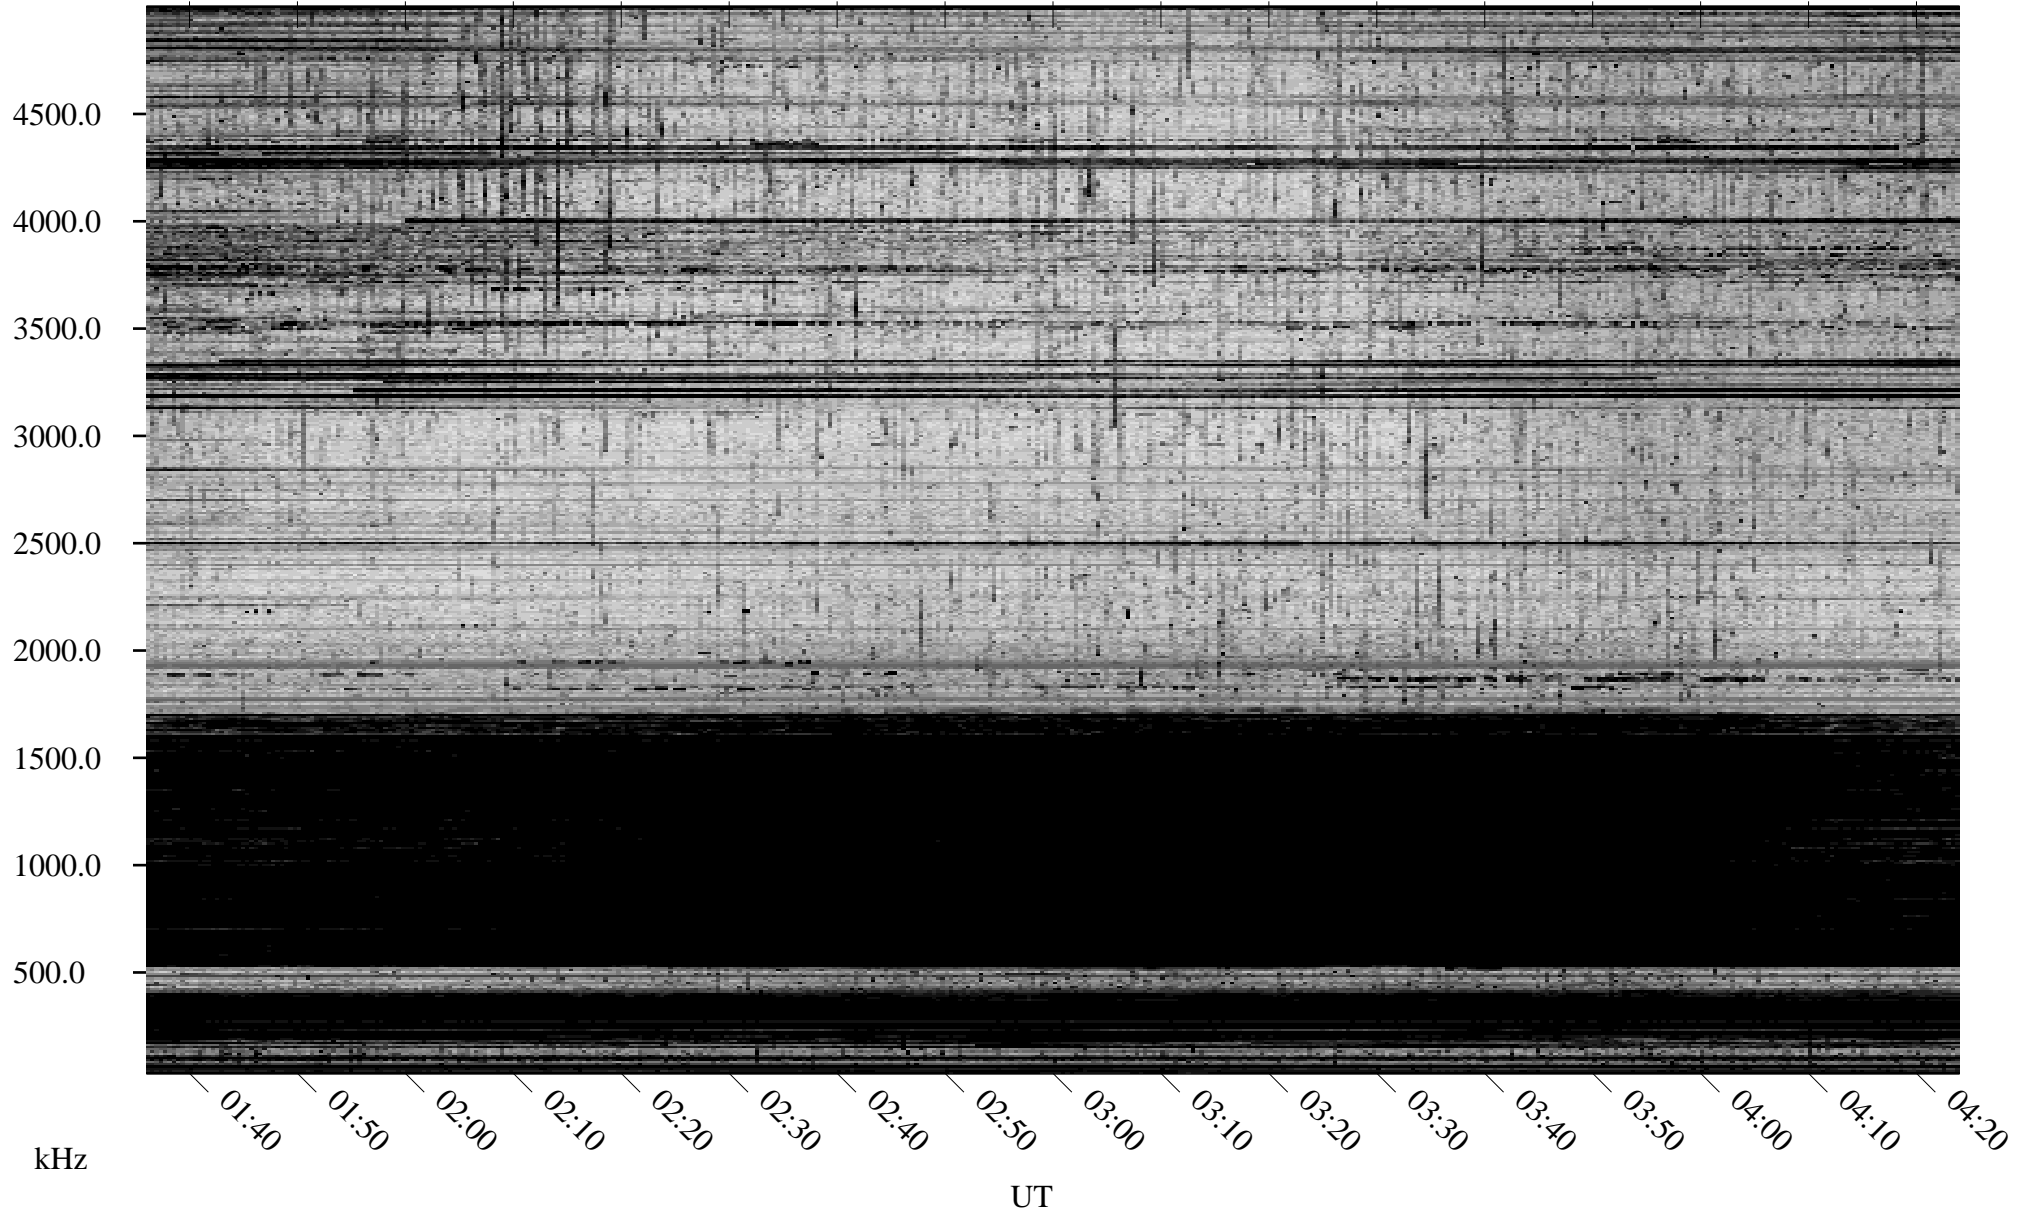

# 10/20/2008 Churchill, Manitoba

Linear Scale Black = 161 White = 15

ch08294l.r00SUm max\_12

Page 1

# 10/20/2008 Churchill, Manitoba

Linear Scale    Black = 161    White = 15

ch08294l.r00SUm max\_12

Page 2

# 10/21/2008 Churchill, Manitoba

Linear Scale    Black = 161    White = 15

ch08294l.r00SUm max\_12

Page 3

# 10/21/2008 Churchill, Manitoba

Linear Scale    Black = 161    White = 15

ch08294l.r00SUm max\_12

Page 4