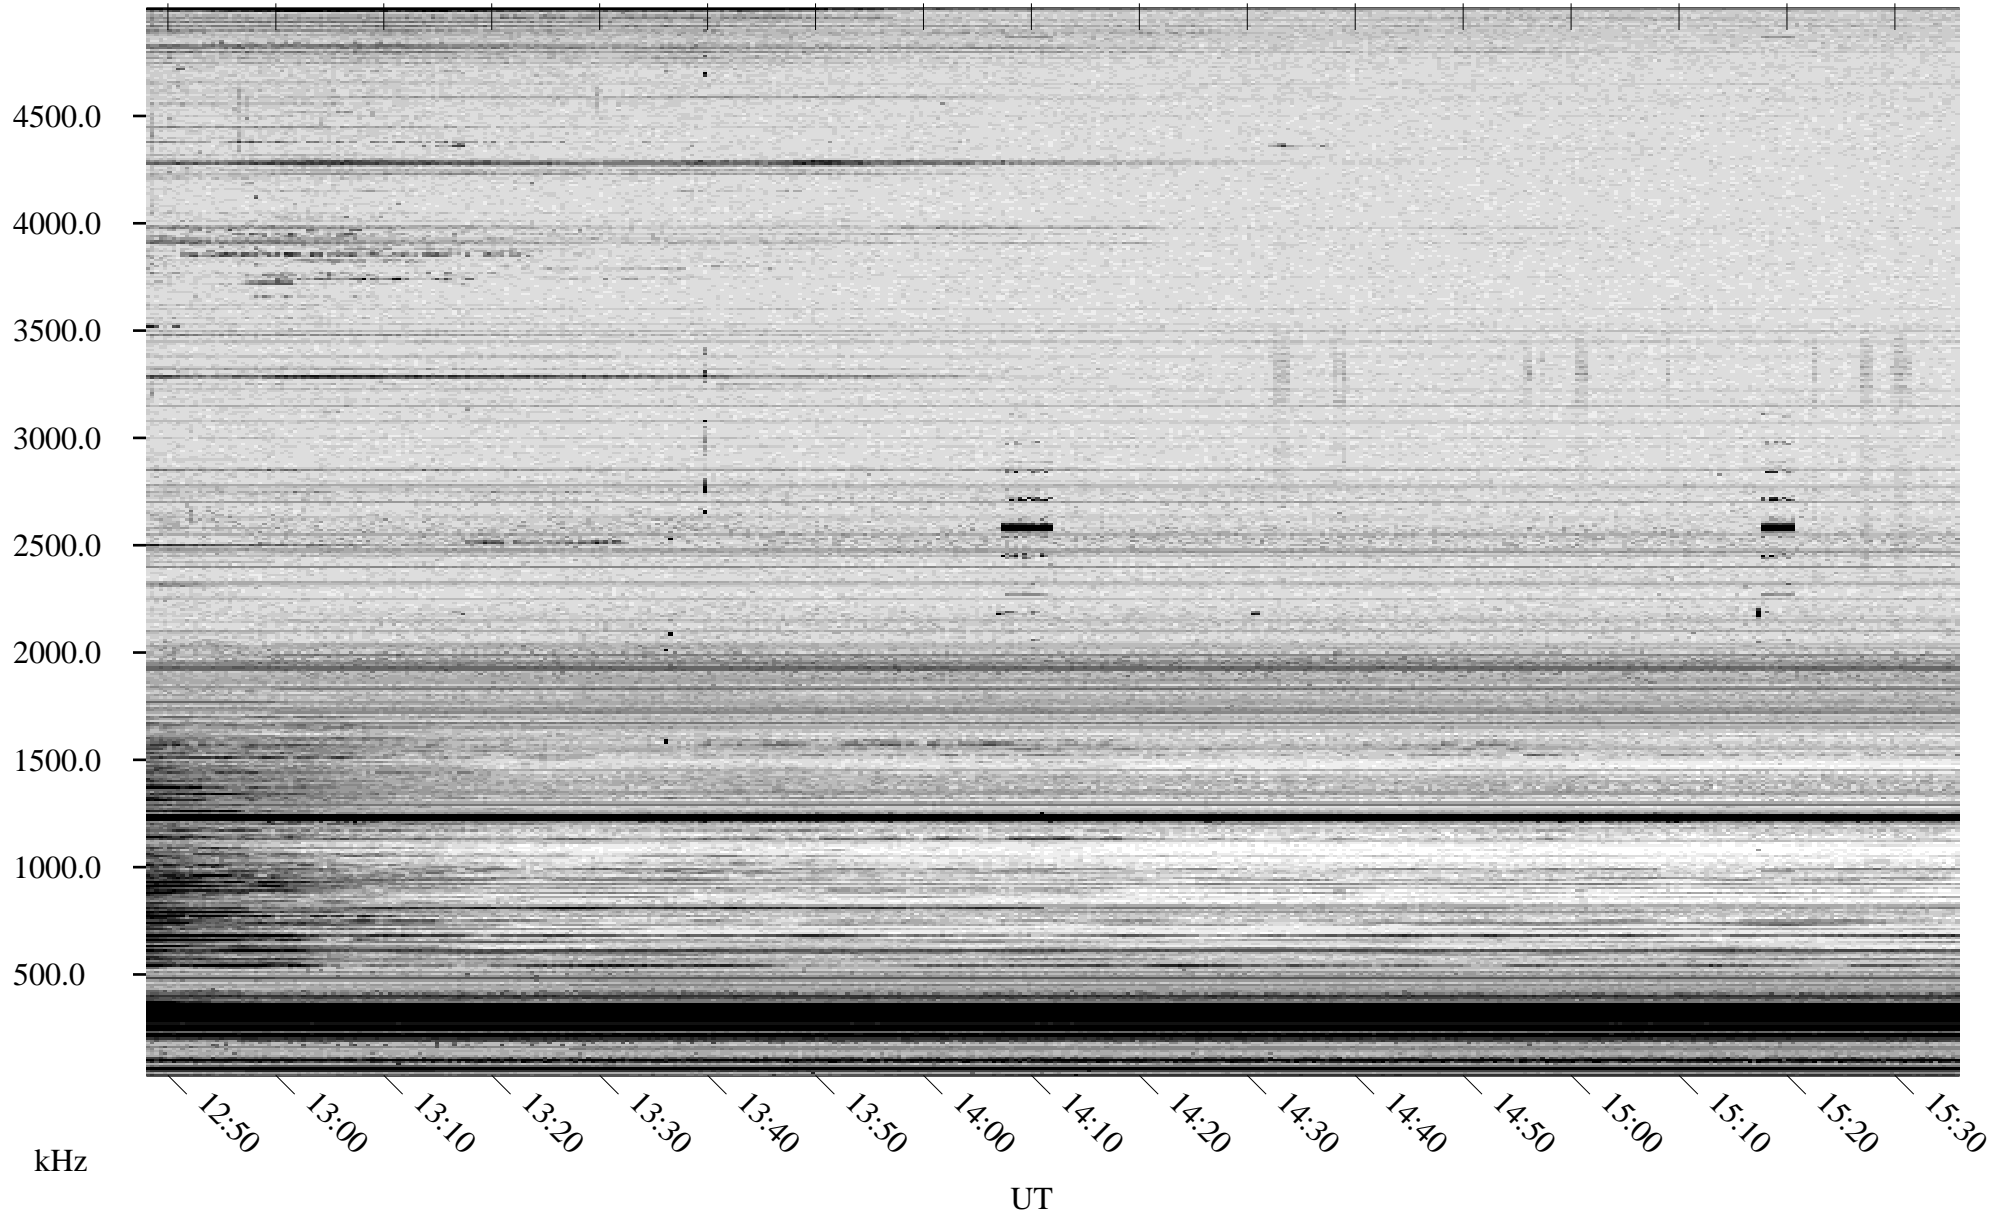

# 10/21/2008 Churchill, Manitoba

Linear Scale    Black = 161    White = 15

ch08294l.r00SUm max\_12

Page 5

# 10/21/2008 Churchill, Manitoba

Linear Scale    Black = 161    White = 15

ch08294l.r00SUm max\_12

Page 6

# 10/21/2008 Churchill, Manitoba

Linear Scale    Black = 161    White = 15

ch08294l.r00SUm max\_12

Page 7

# 10/21/2008 Churchill, Manitoba

Linear Scale    Black = 161    White = 15

ch08294l.r00SUm max\_12