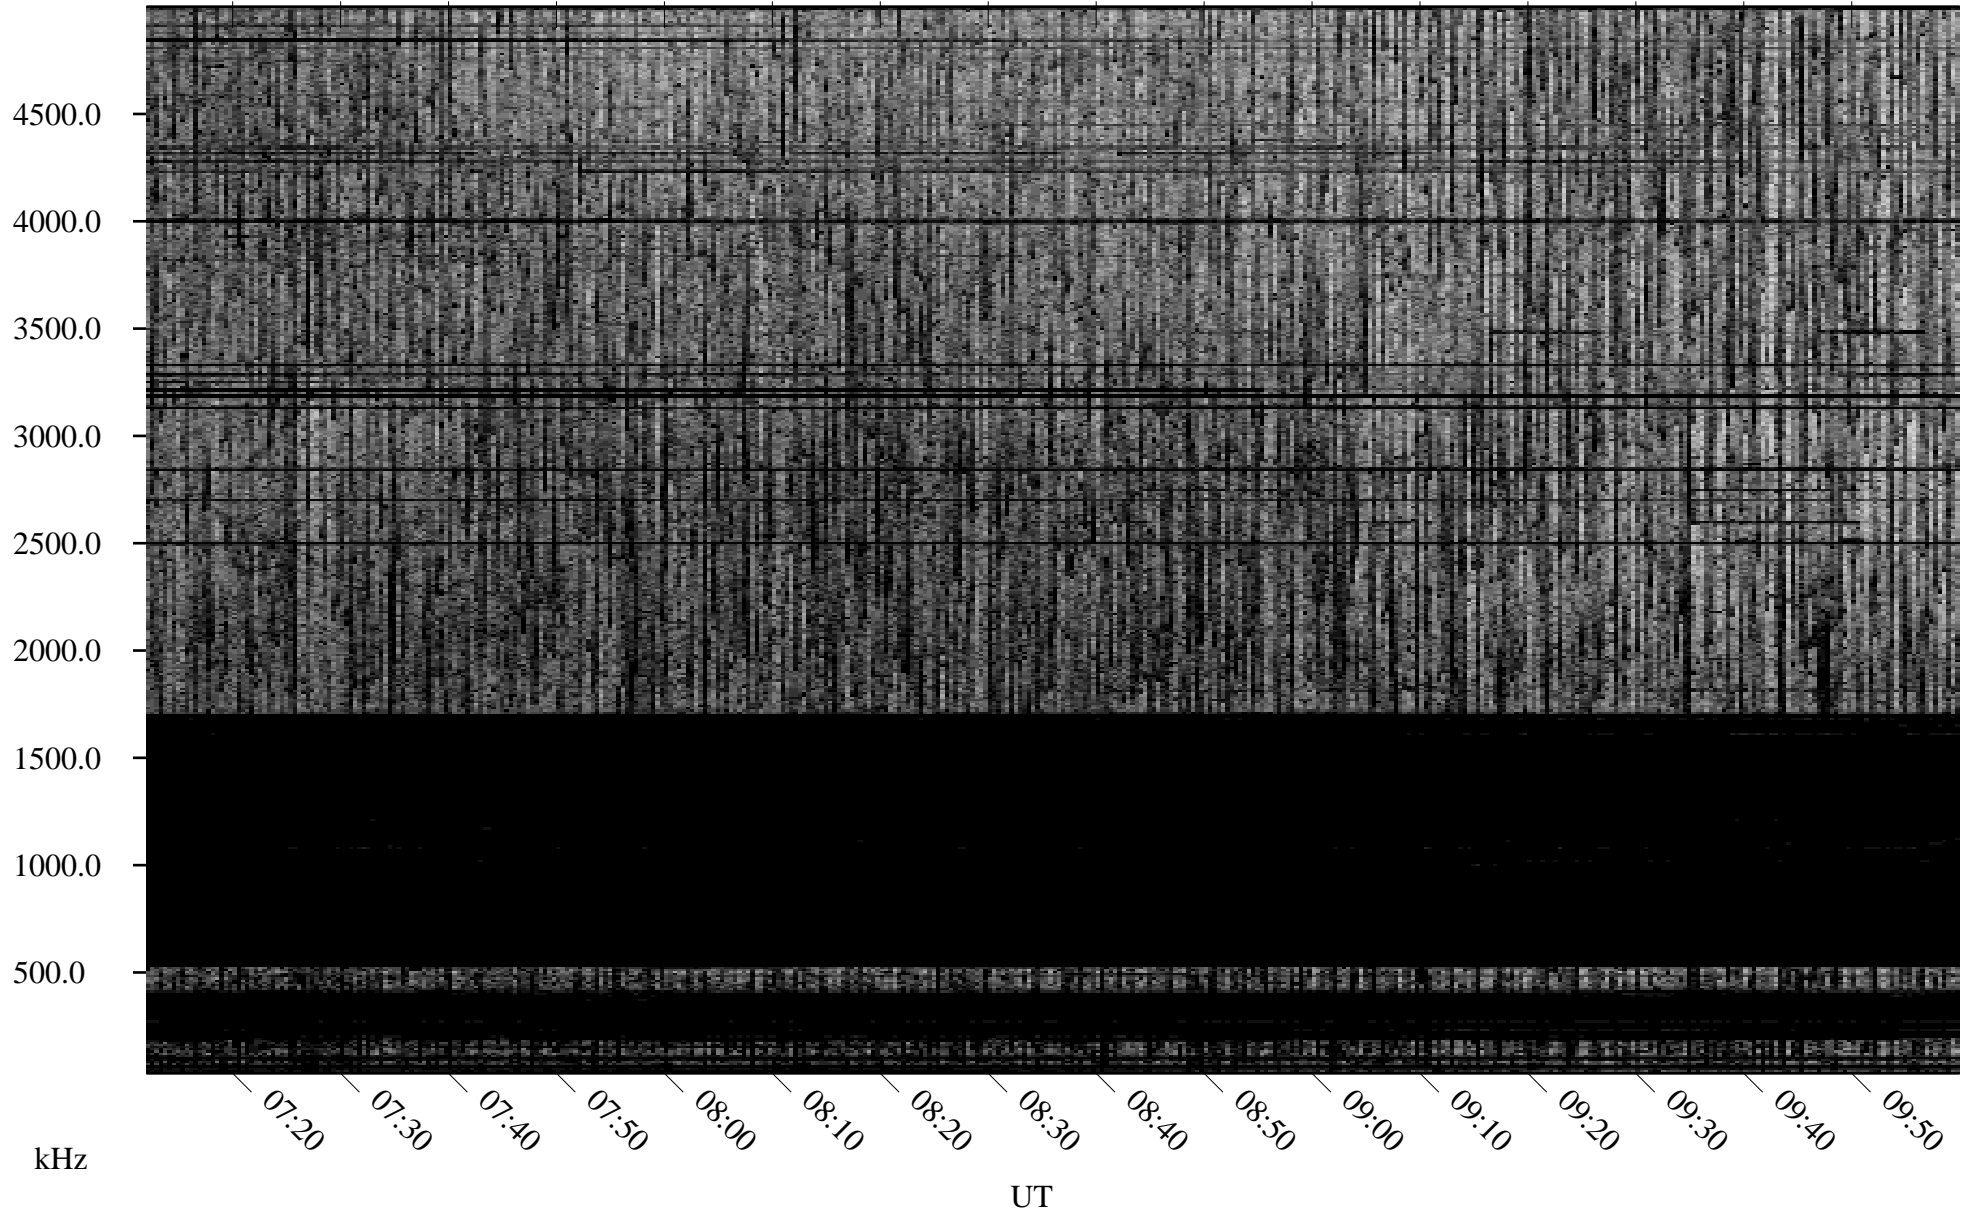

10/21/2008 Churchill, Manitoba

Linear Scale Black = 161 White = 15

ch082951.r00SUm max_12

Page 1

10/21/2008 Churchill, Manitoba

Linear Scale Black = 161 White = 15

ch08295l.r00SUm max_12

Page 2

10/22/2008 Churchill, Manitoba

Linear Scale Black = 161 White = 15

ch08295l.r00SUm max_12

Page 3

10/22/2008 Churchill, Manitoba

Linear Scale Black = 161 White = 15

ch082951.r00SUm max_12

Page 4

10/22/2008 Churchill, Manitoba

Linear Scale Black = 161 White = 15

ch082951.r00SUm max_12

Page 5

10/22/2008 Churchill, Manitoba

Linear Scale Black = 161 White = 15

ch082951.r00SUm max_12

Page 6

10/22/2008 Churchill, Manitoba

Linear Scale Black = 161 White = 15

ch082951.r00SUm max_12

Page 7

10/22/2008 Churchill, Manitoba

Linear Scale Black = 161 White = 15

ch082951.r00SUm max_12

Page 8