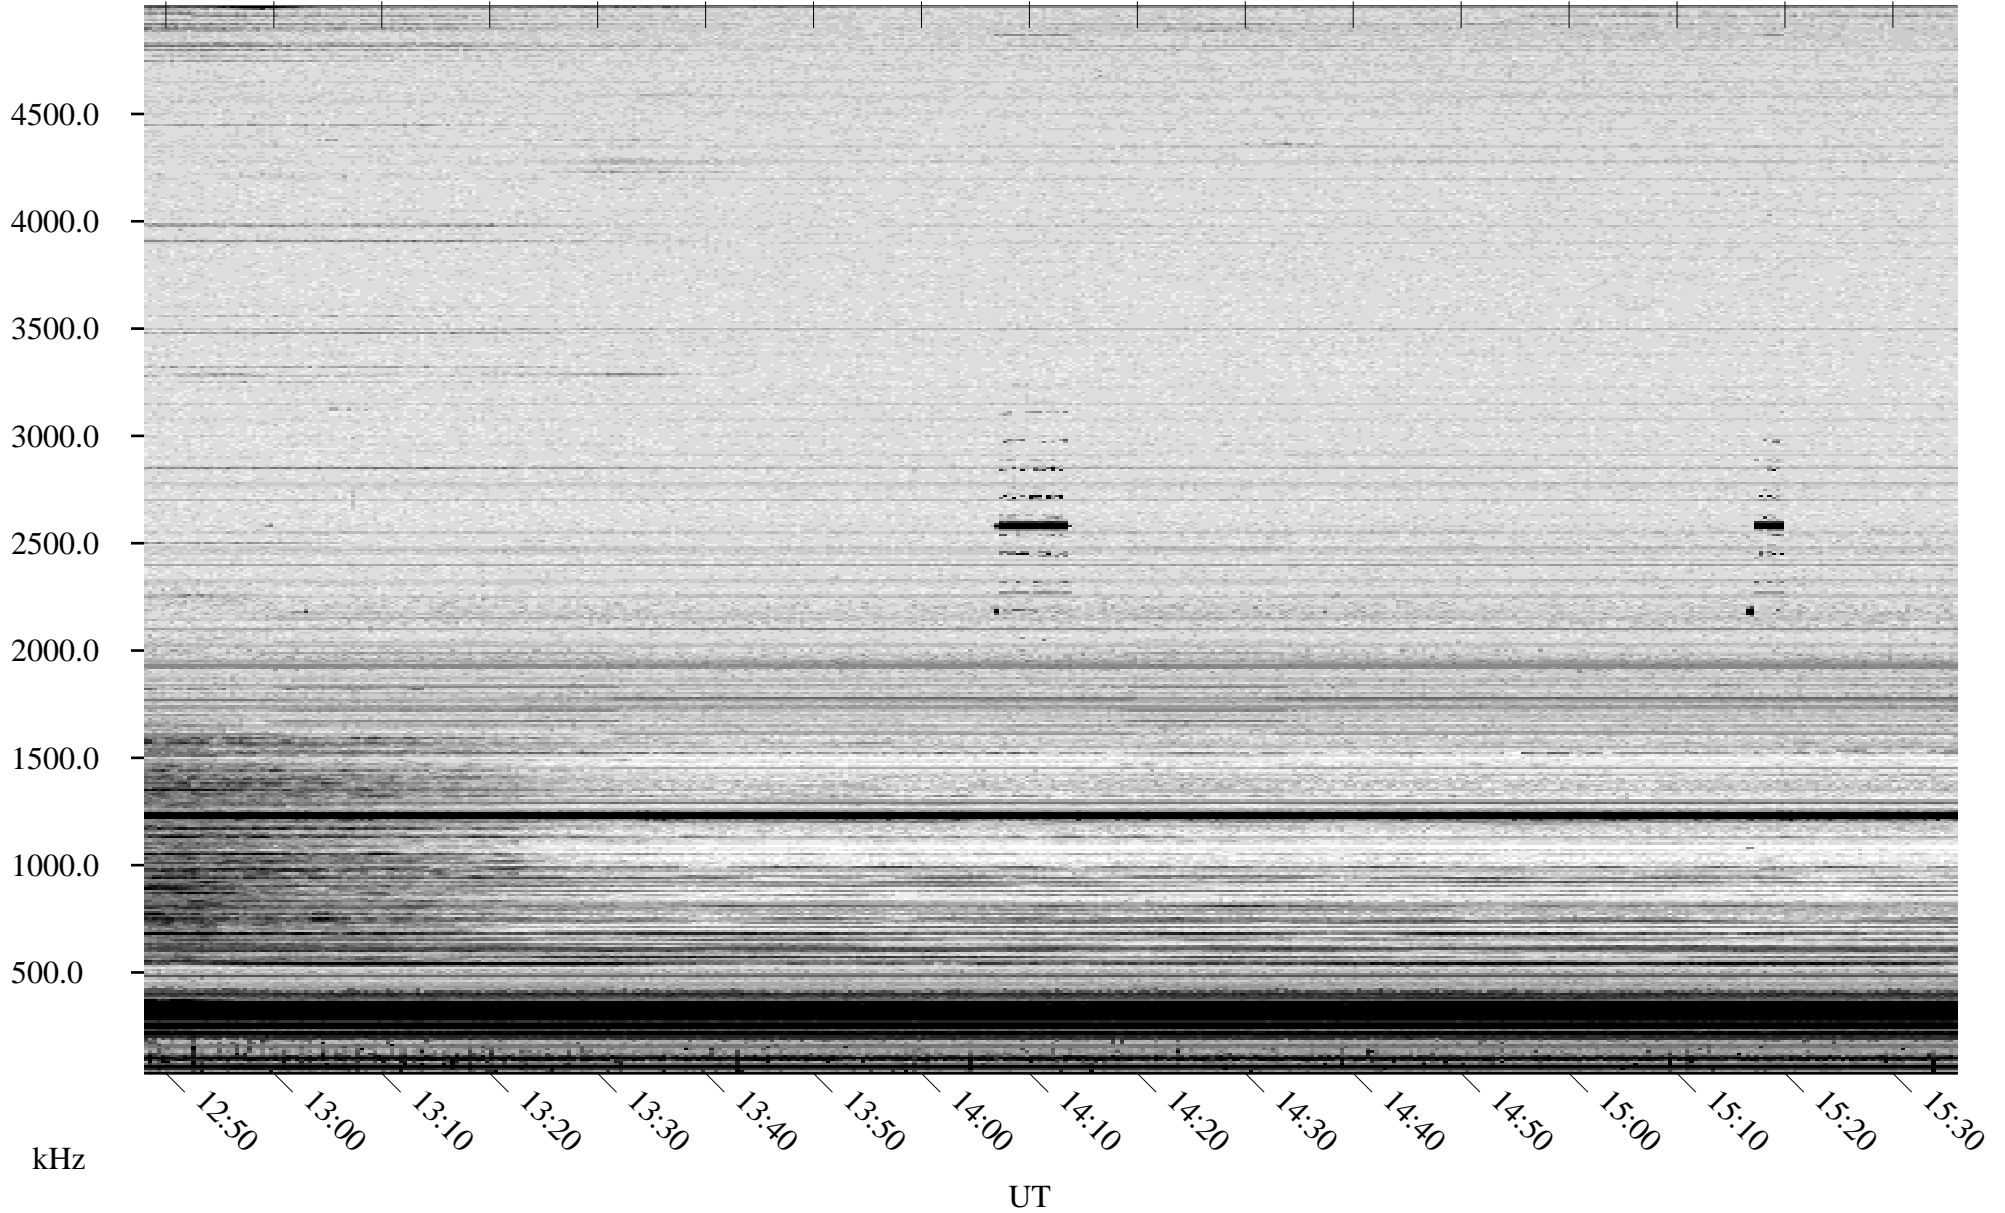

10/21/2008 Churchill, Manitoba

Linear Scale Black = 161 White = 15

ch082951.r00SUm max_12

Page 1

10/21/2008 Churchill, Manitoba

Linear Scale Black = 161 White = 15

ch08295l.r00SUm max_12

Page 2

10/22/2008 Churchill, Manitoba

Linear Scale Black = 161 White = 15

ch08295l.r00SUm max_12

Page 3

10/22/2008 Churchill, Manitoba

Linear Scale Black = 161 White = 15

ch082951.r00SUm max_12

Page 4

10/22/2008 Churchill, Manitoba

Linear Scale Black = 161 White = 15

ch082951.r00SUm max_12

Page 5

10/22/2008 Churchill, Manitoba

Linear Scale Black = 161 White = 15

ch082951.r00SUm max_12

Page 6

10/22/2008 Churchill, Manitoba

Linear Scale Black = 161 White = 15

ch082951.r00SUm max_12

Page 7

10/22/2008 Churchill, Manitoba

Linear Scale Black = 161 White = 15

ch082951.r00SUm max_12

Page 8