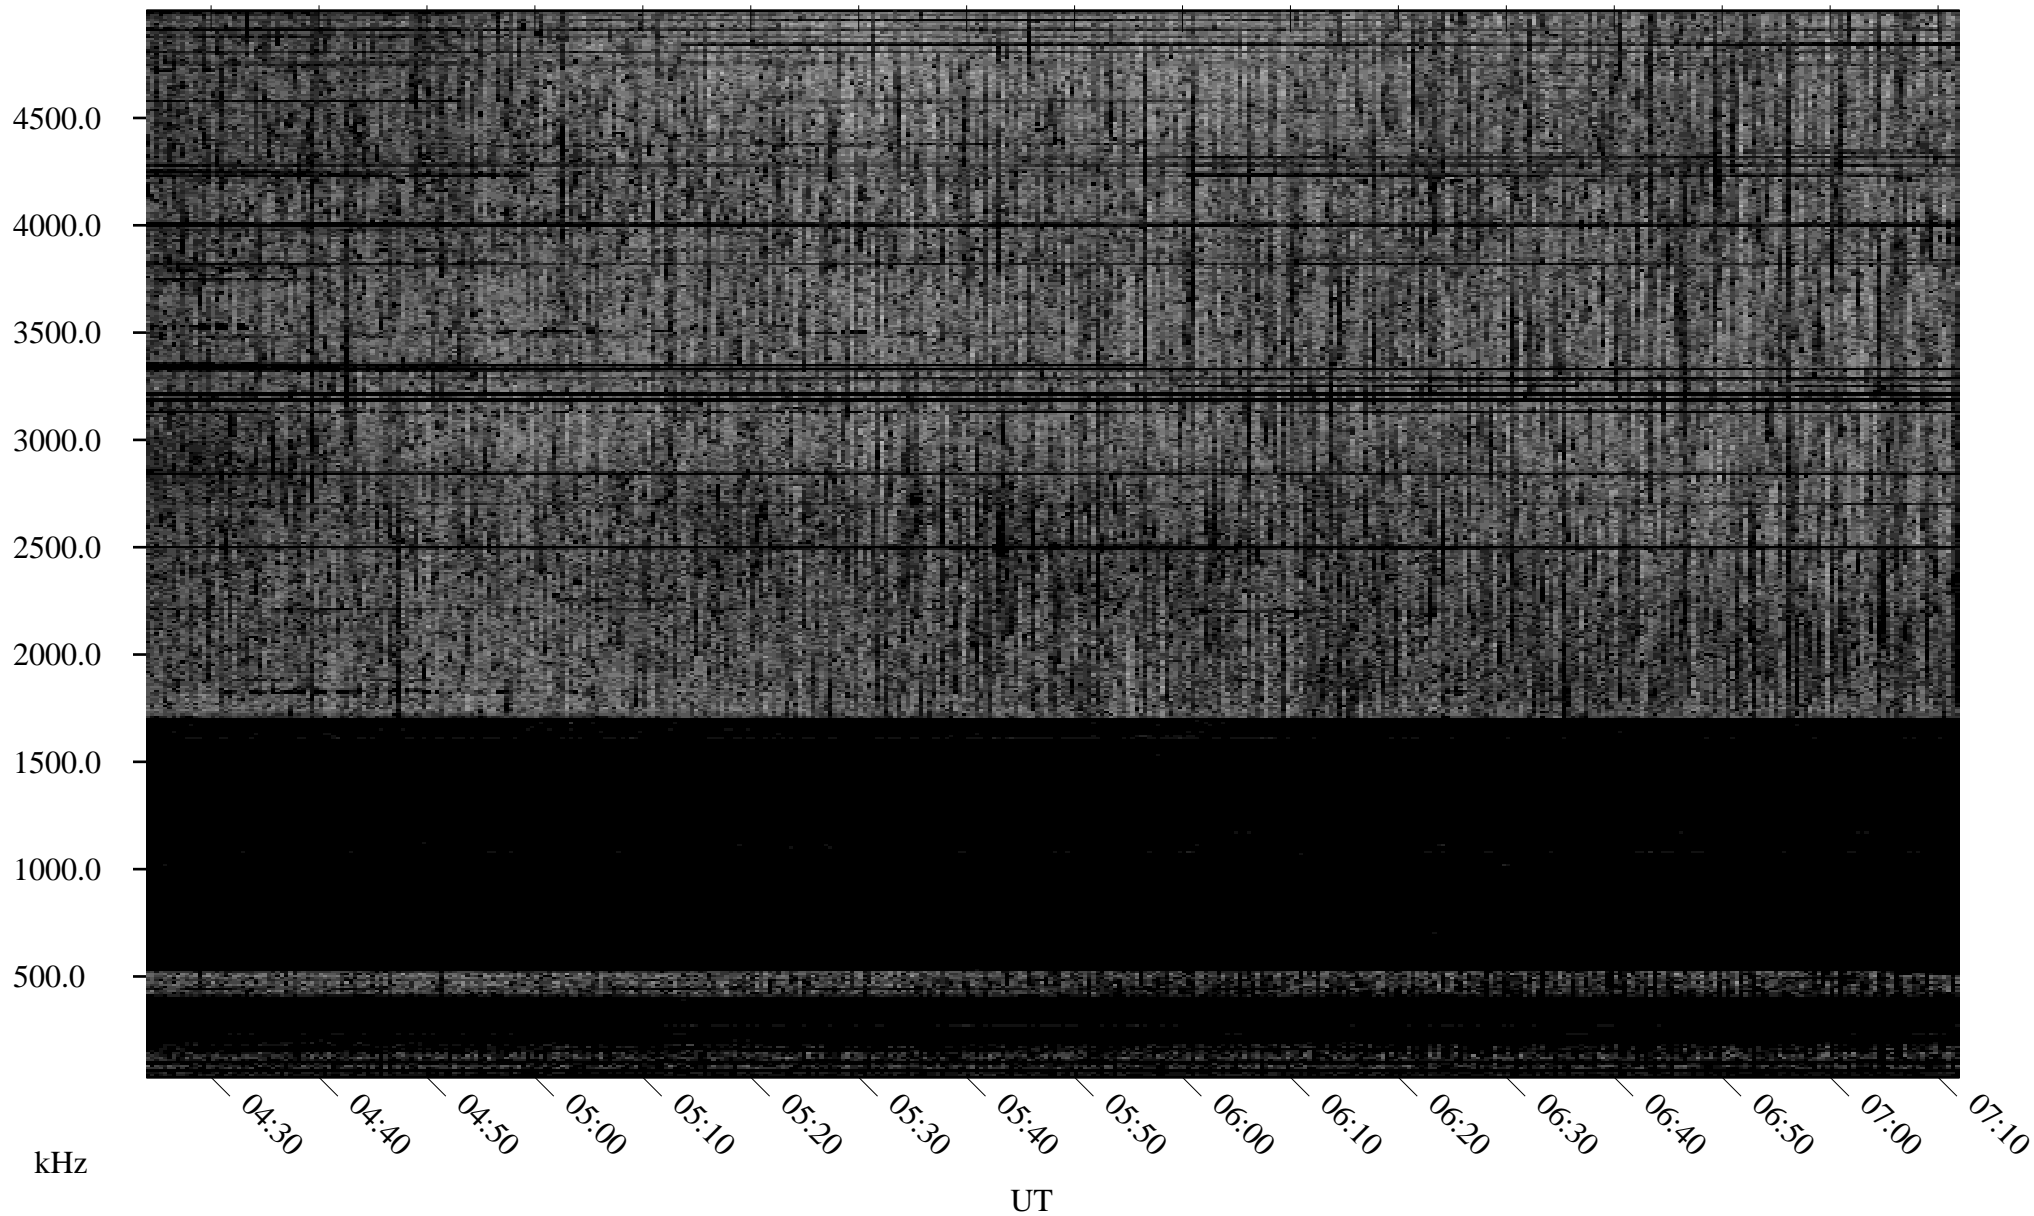

10/21/2008 Churchill, Manitoba

Linear Scale Black = 161 White = 15

ch082951.r00SUm max_12

Page 1

10/21/2008 Churchill, Manitoba

Linear Scale Black = 161 White = 15

ch08295l.r00SUm max_12

Page 2

10/22/2008 Churchill, Manitoba

Linear Scale Black = 161 White = 15

ch08295l.r00SUm max_12

Page 3

10/22/2008 Churchill, Manitoba

Linear Scale Black = 161 White = 15

ch082951.r00SUm max_12

Page 4

10/22/2008 Churchill, Manitoba

Linear Scale Black = 161 White = 15

ch082951.r00SUm max_12

Page 5

10/22/2008 Churchill, Manitoba

Linear Scale Black = 161 White = 15

ch082951.r00SUm max_12

Page 6

10/22/2008 Churchill, Manitoba

Linear Scale Black = 161 White = 15

ch082951.r00SUm max_12

Page 7

10/22/2008 Churchill, Manitoba

Linear Scale Black = 161 White = 15

ch082951.r00SUm max_12

Page 8