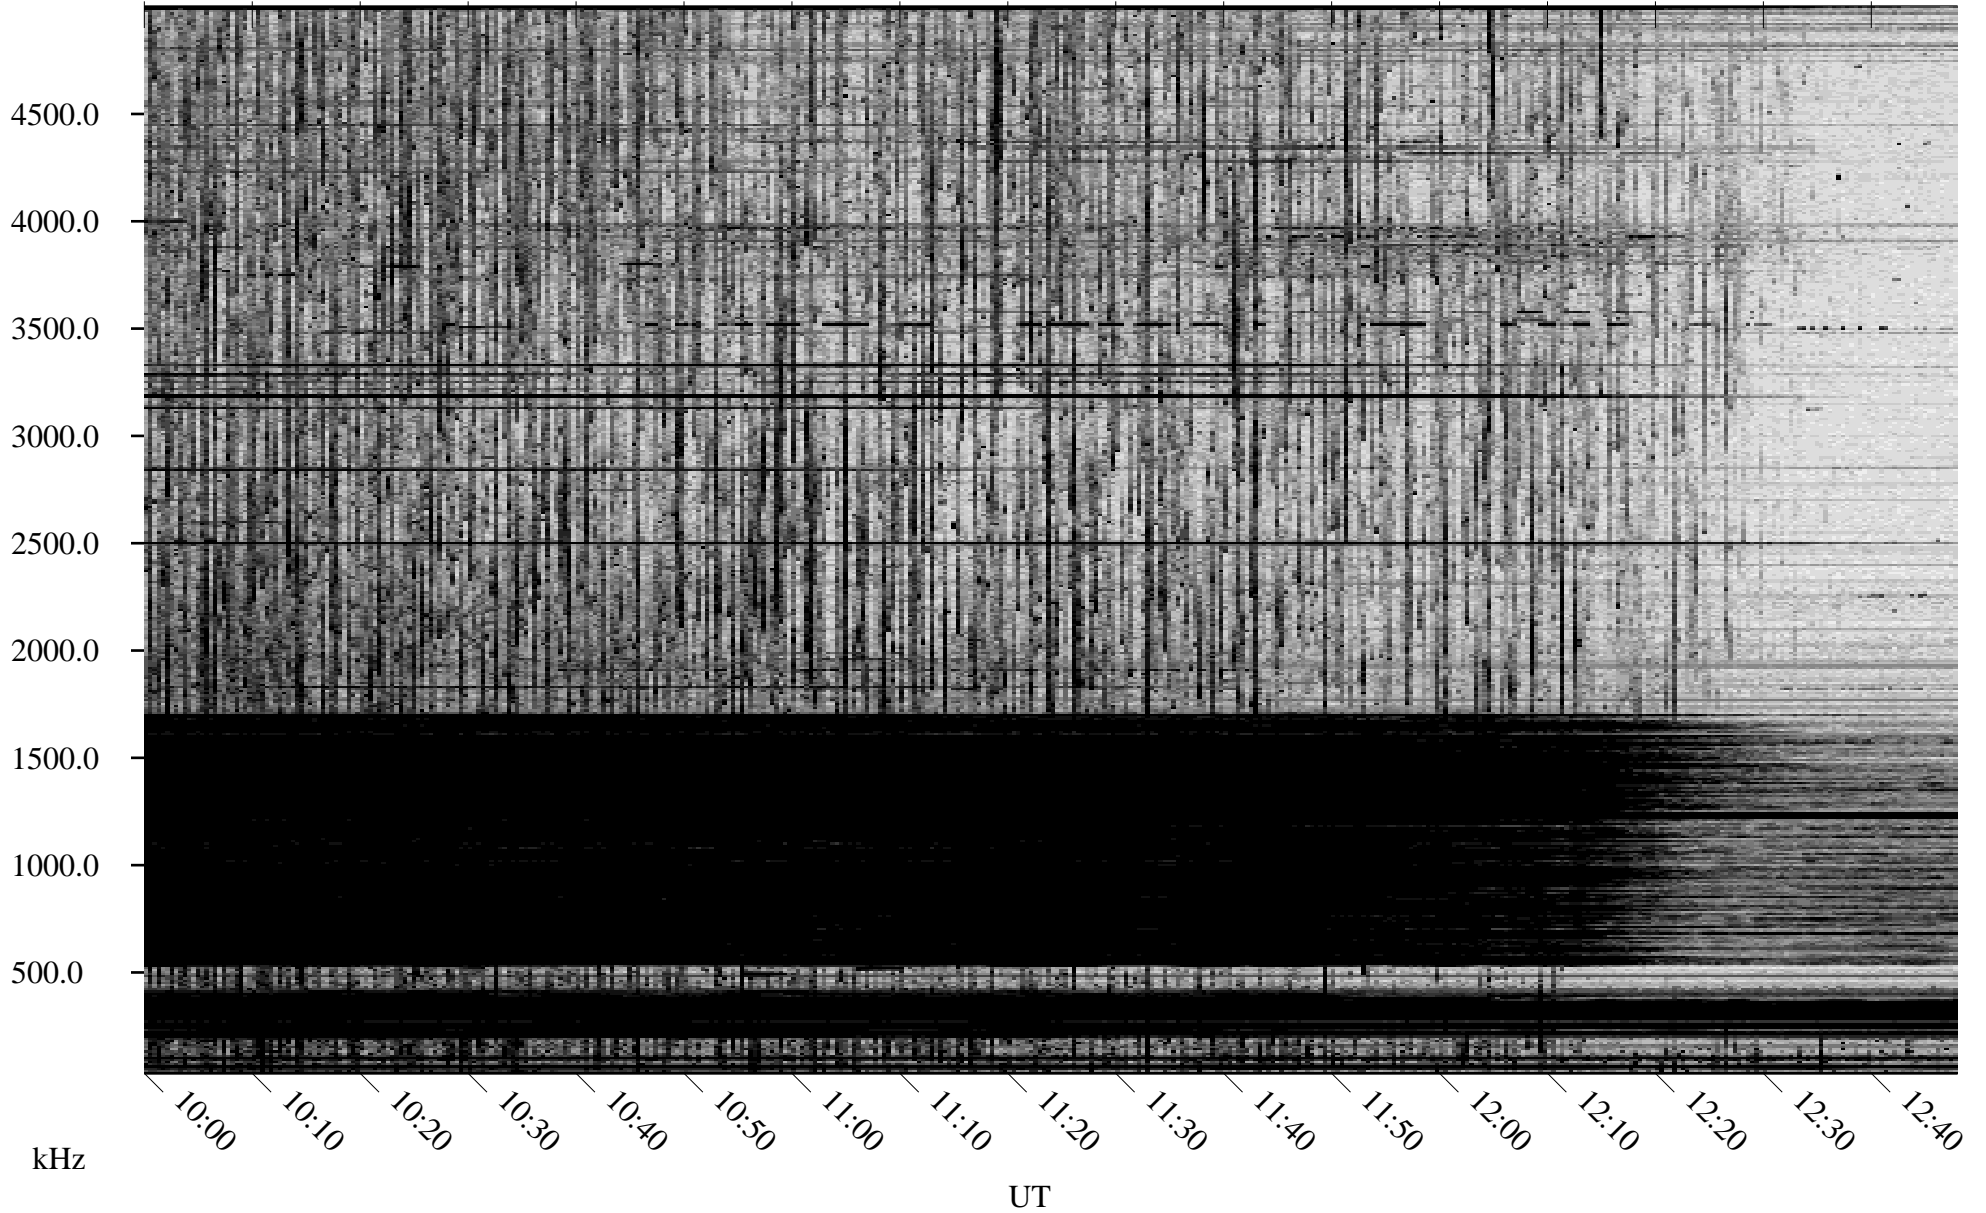

10/21/2008 Churchill, Manitoba

Linear Scale Black = 161 White = 15

ch082951.r00SUm max_12

Page 1

10/21/2008 Churchill, Manitoba

Linear Scale Black = 161 White = 15

ch08295l.r00SUm max_12

Page 2

10/22/2008 Churchill, Manitoba

Linear Scale Black = 161 White = 15

ch08295l.r00SUm max_12

Page 3

10/22/2008 Churchill, Manitoba

Linear Scale Black = 161 White = 15

ch082951.r00SUm max_12

Page 4

10/22/2008 Churchill, Manitoba

Linear Scale Black = 161 White = 15

ch082951.r00SUm max_12

Page 5

10/22/2008 Churchill, Manitoba

Linear Scale Black = 161 White = 15

ch082951.r00SUm max_12

Page 6

10/22/2008 Churchill, Manitoba

Linear Scale Black = 161 White = 15

ch082951.r00SUm max_12

Page 7

10/22/2008 Churchill, Manitoba

Linear Scale Black = 161 White = 15

ch082951.r00SUm max_12

Page 8