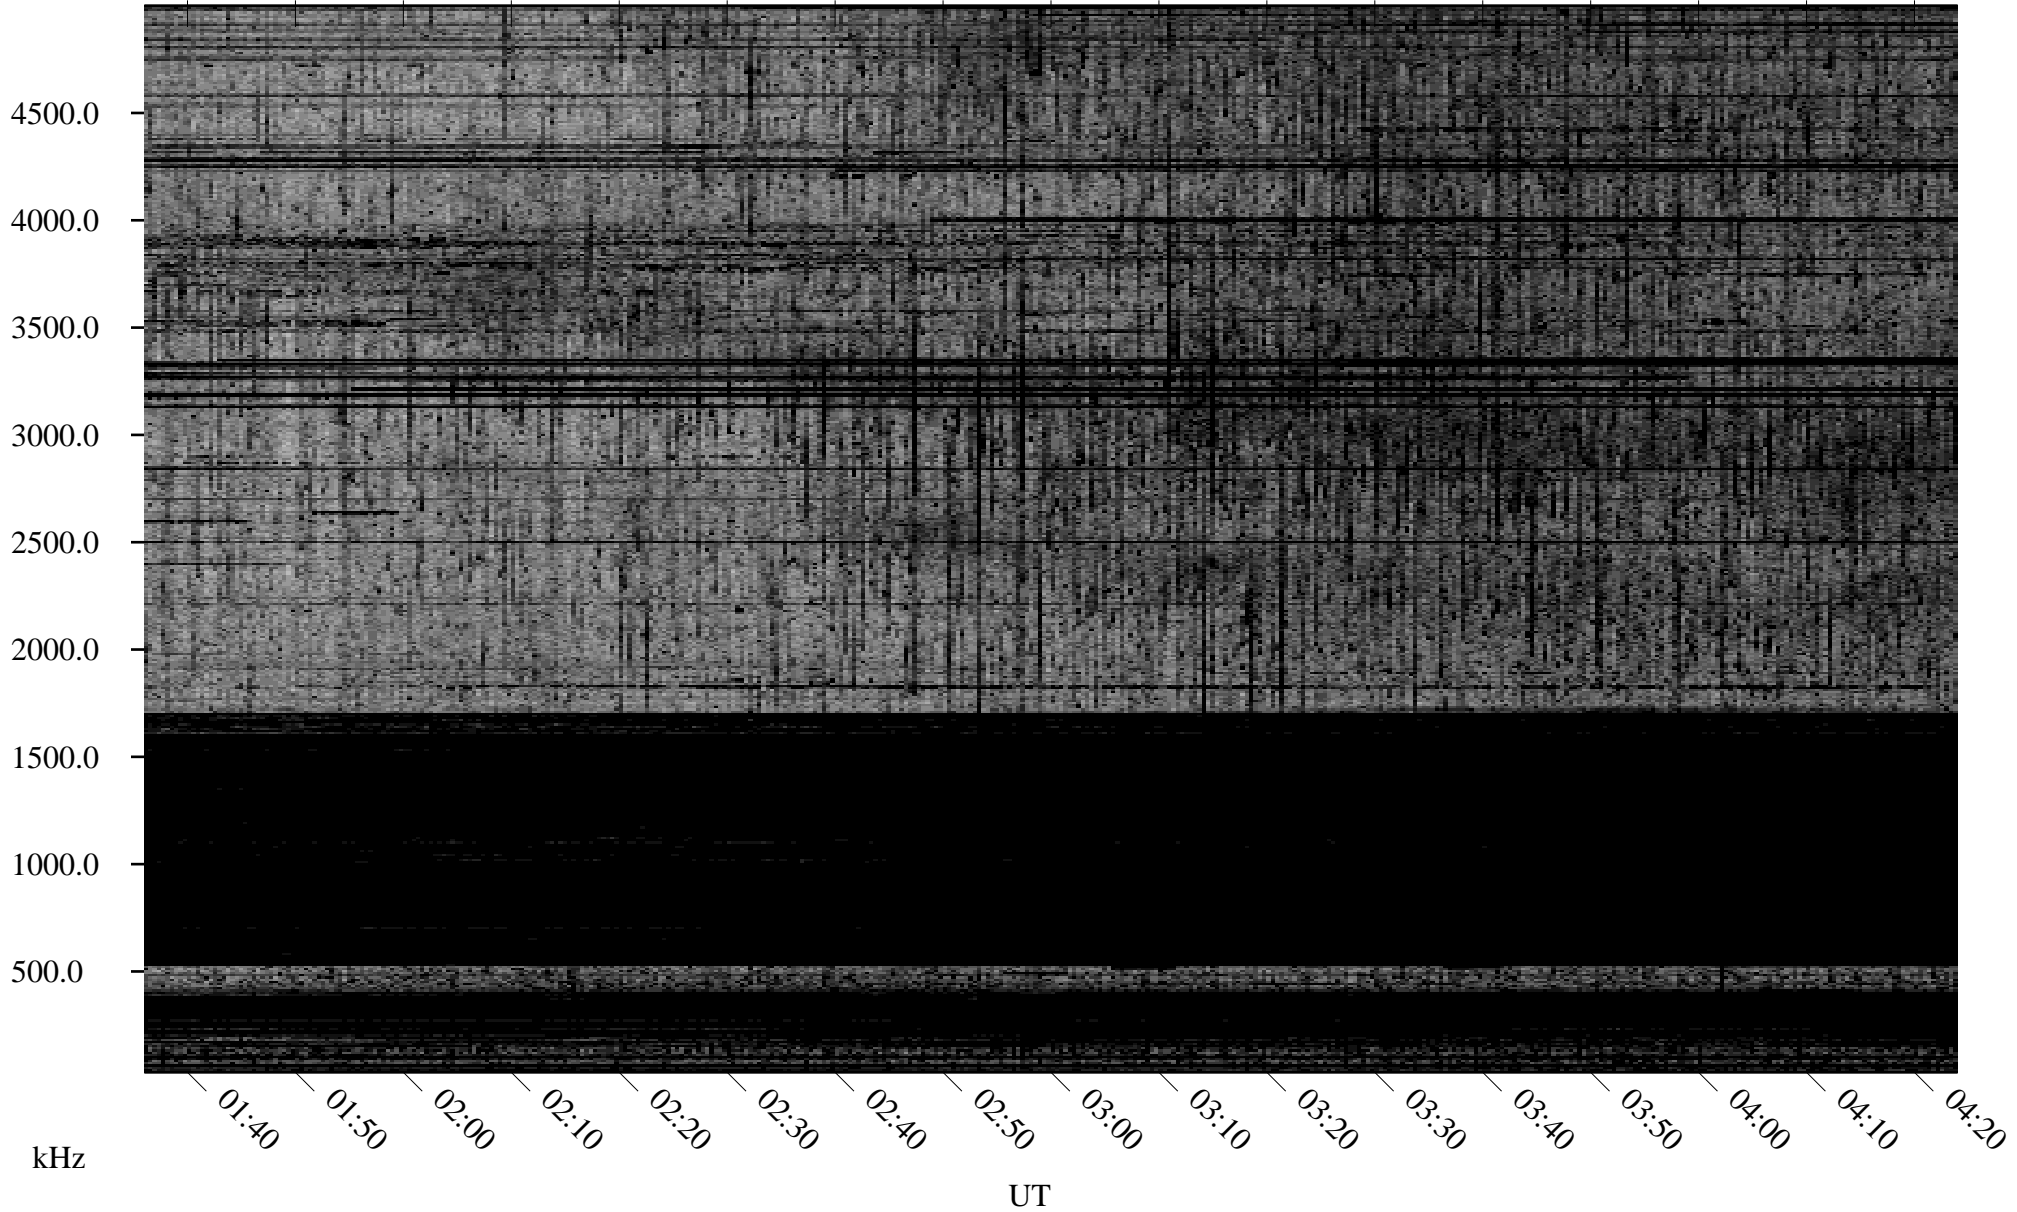

10/21/2008 Churchill, Manitoba

Linear Scale Black = 161 White = 15

ch082951.r00SUm max_12

Page 1

10/21/2008 Churchill, Manitoba

Linear Scale Black = 161 White = 15

ch08295l.r00SUm max_12

Page 2

10/22/2008 Churchill, Manitoba

Linear Scale Black = 161 White = 15

ch08295l.r00SUm max_12

Page 3

10/22/2008 Churchill, Manitoba

Linear Scale Black = 161 White = 15

ch082951.r00SUm max_12

Page 4

10/22/2008 Churchill, Manitoba

Linear Scale Black = 161 White = 15

ch082951.r00SUm max_12

Page 5

10/22/2008 Churchill, Manitoba

Linear Scale Black = 161 White = 15

ch082951.r00SUm max_12

Page 6

10/22/2008 Churchill, Manitoba

Linear Scale Black = 161 White = 15

ch082951.r00SUm max_12

Page 7

10/22/2008 Churchill, Manitoba

Linear Scale Black = 161 White = 15

ch082951.r00SUm max_12

Page 8