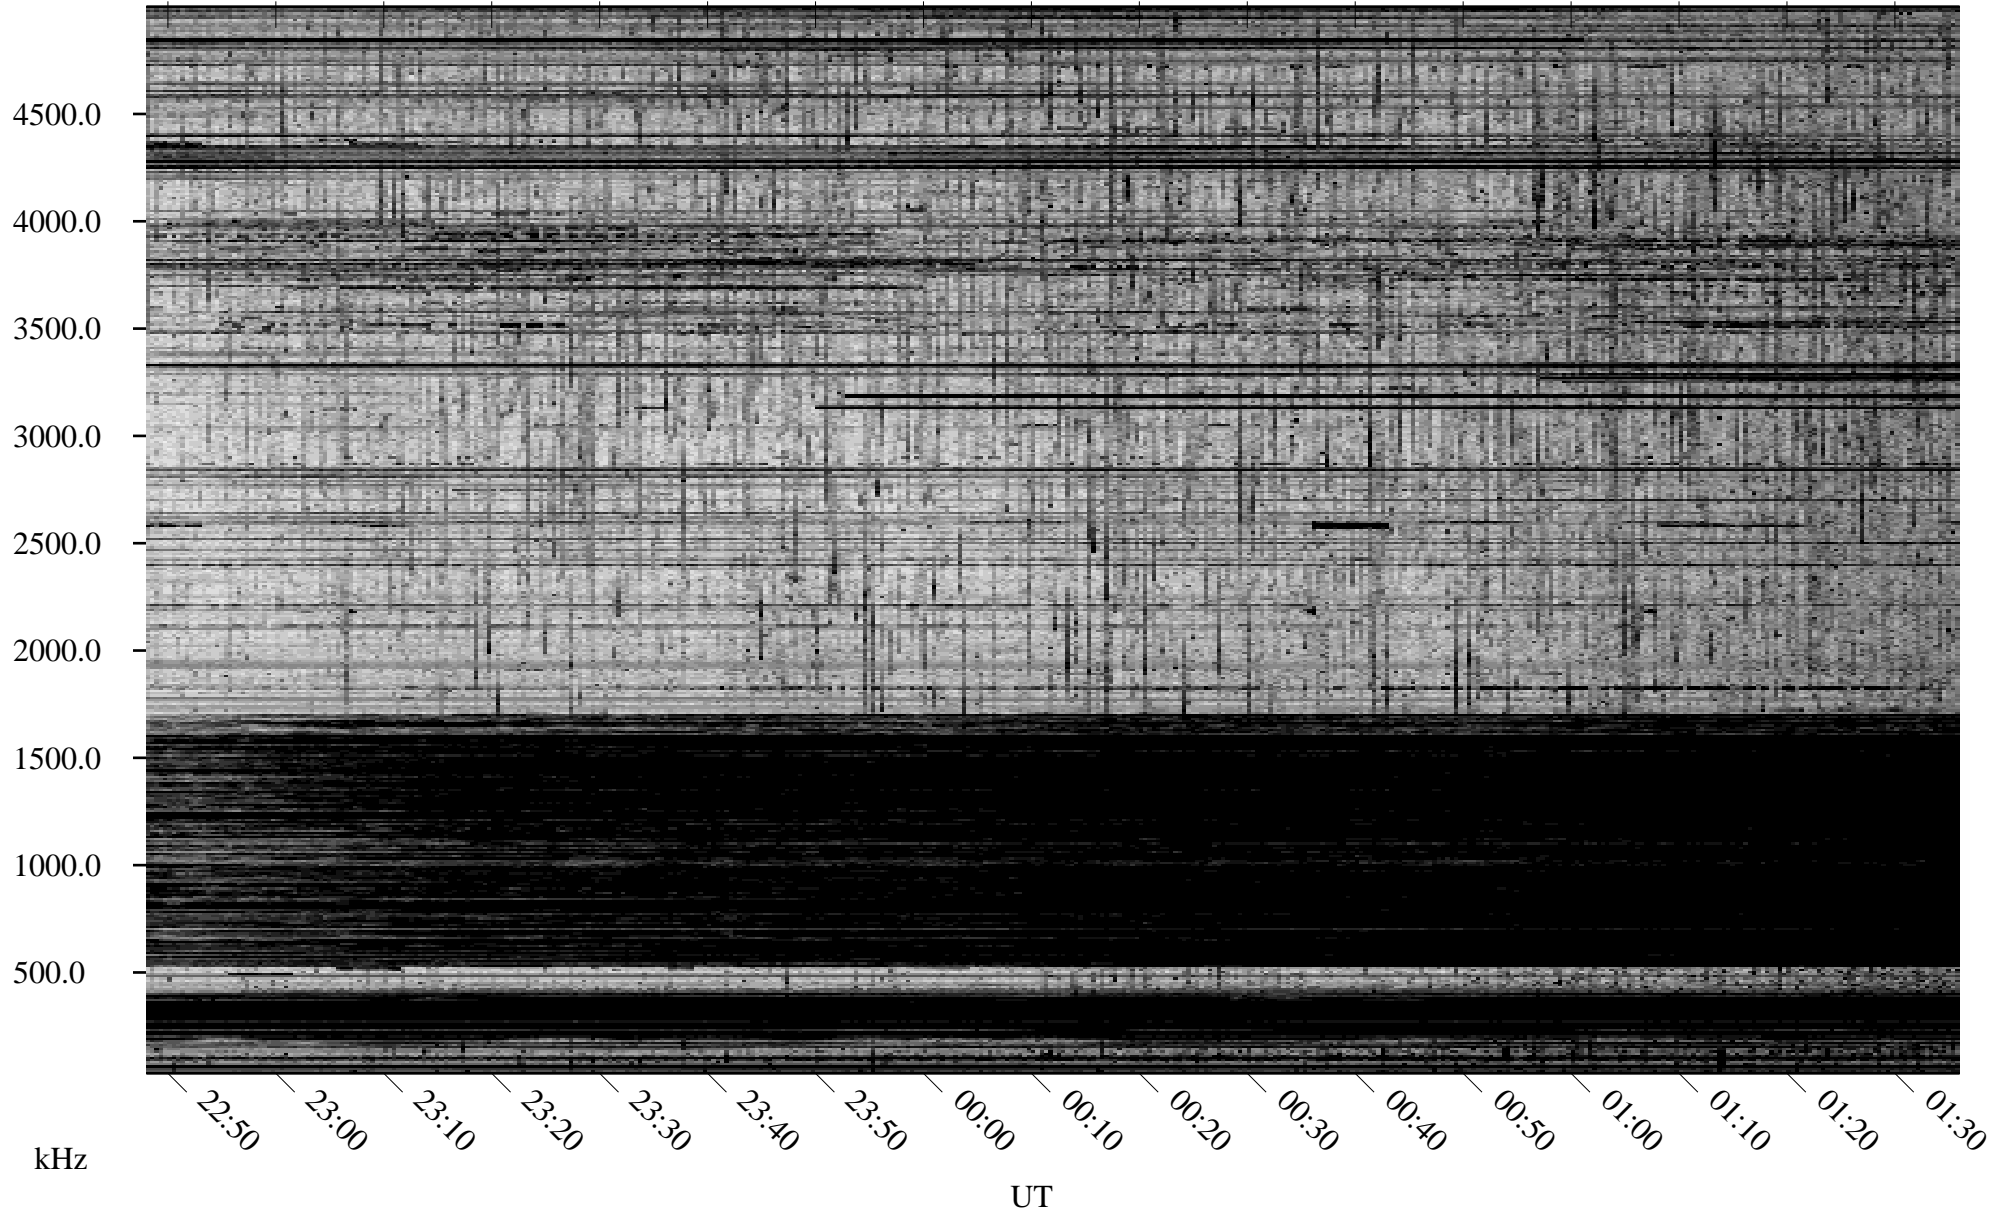

10/21/2008 Churchill, Manitoba

Linear Scale Black = 161 White = 15

ch082951.r00SUm max_12

Page 1

10/21/2008 Churchill, Manitoba

Linear Scale Black = 161 White = 15

ch08295l.r00SUm max_12

Page 2

10/22/2008 Churchill, Manitoba

Linear Scale Black = 161 White = 15

ch08295l.r00SUm max_12

Page 3

10/22/2008 Churchill, Manitoba

Linear Scale Black = 161 White = 15

ch082951.r00SUm max_12

Page 4

10/22/2008 Churchill, Manitoba

Linear Scale Black = 161 White = 15

ch082951.r00SUm max_12

Page 5

10/22/2008 Churchill, Manitoba

Linear Scale Black = 161 White = 15

ch082951.r00SUm max_12

Page 6

10/22/2008 Churchill, Manitoba

Linear Scale Black = 161 White = 15

ch082951.r00SUm max_12

Page 7

10/22/2008 Churchill, Manitoba

Linear Scale Black = 161 White = 15

ch082951.r00SUm max_12

Page 8