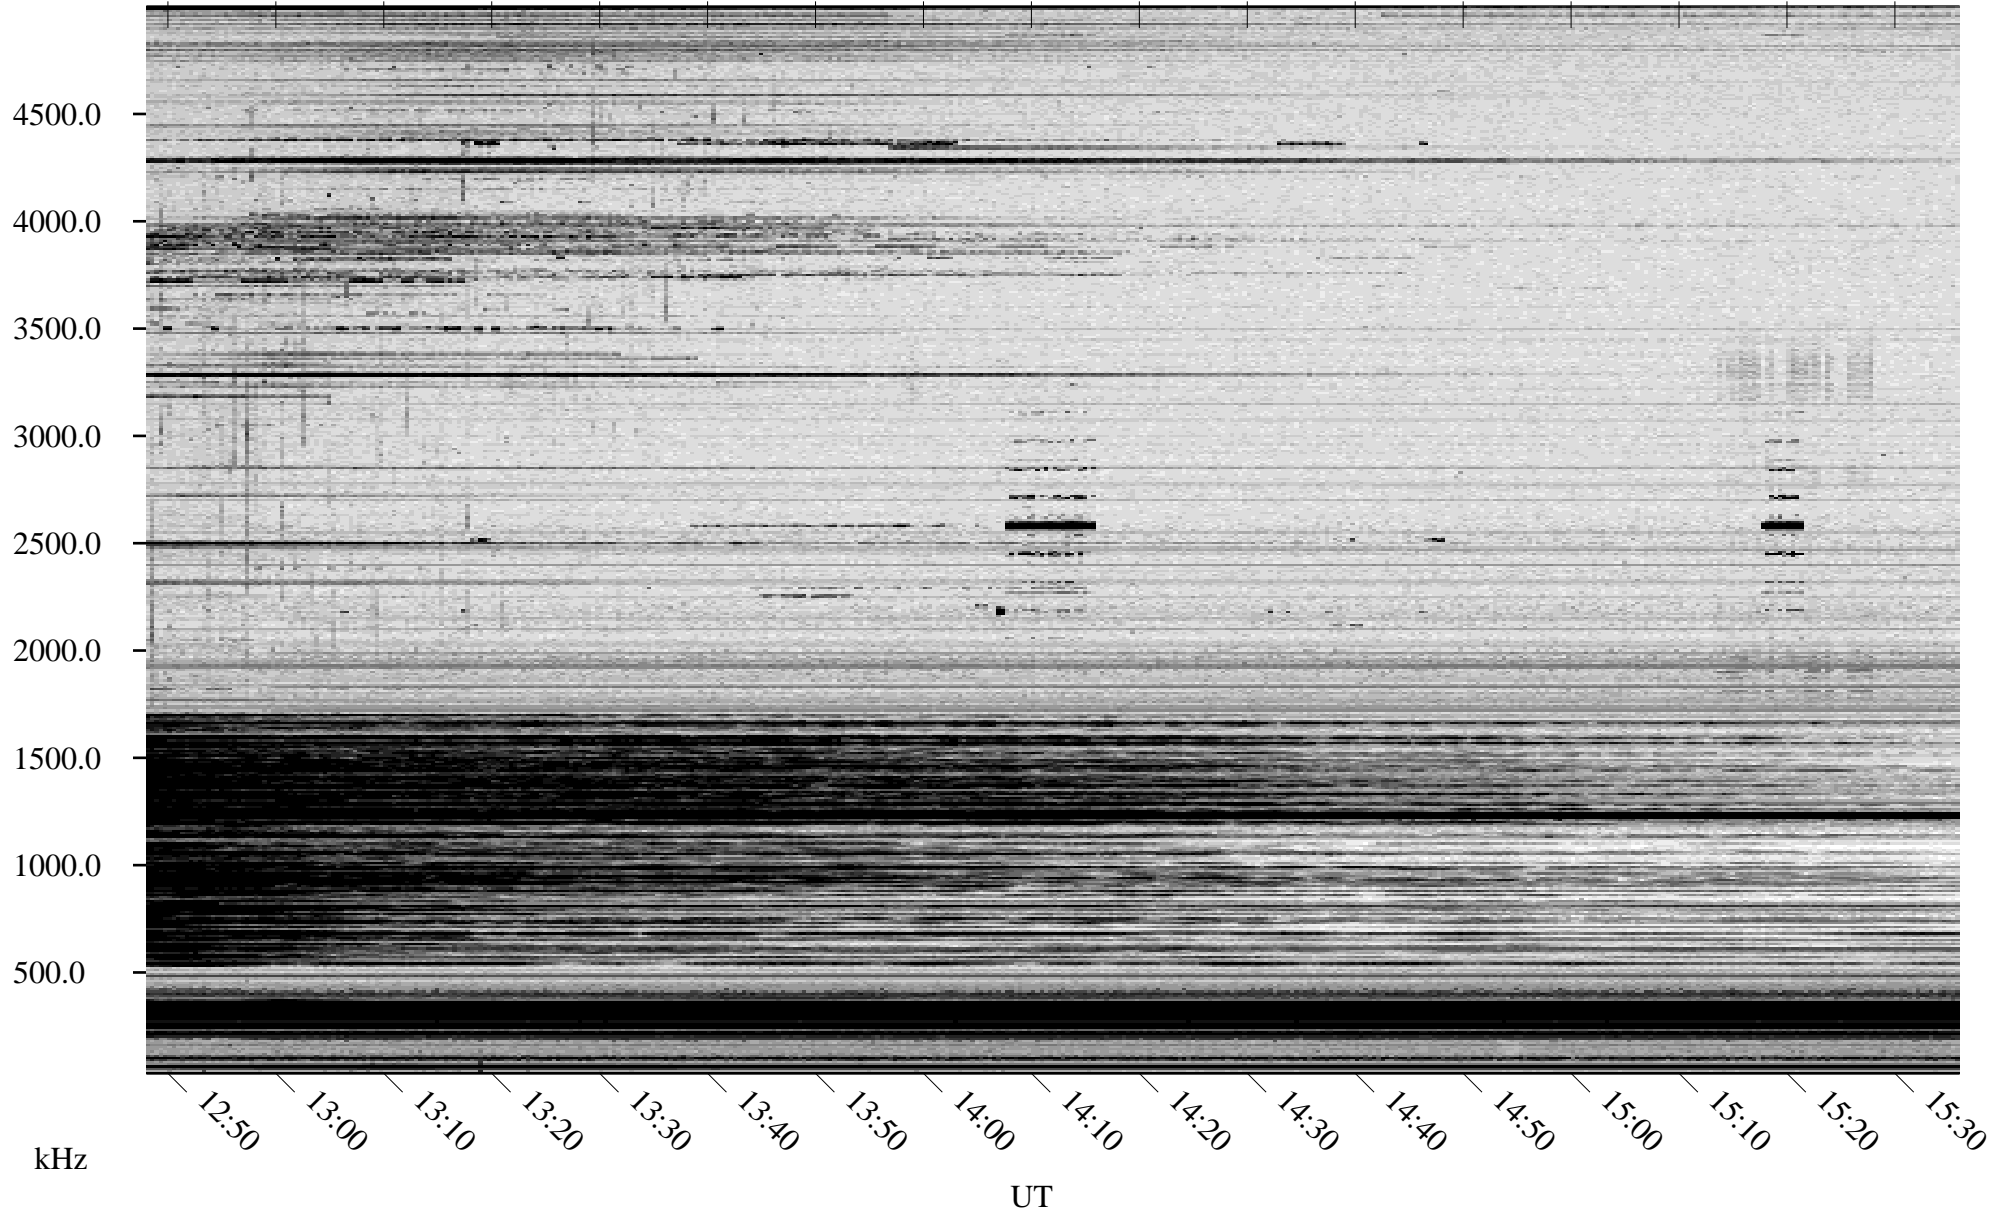

# 10/23/2008 Churchill, Manitoba

Linear Scale    Black = 161    White = 15

ch08296l.r00SUm max\_12

Page 5

# 10/23/2008 Churchill, Manitoba

Linear Scale    Black = 161    White = 15

ch08296l.r00SUm max\_12

Page 6

# 10/23/2008 Churchill, Manitoba

Linear Scale Black = 161 White = 15

ch08296l.r00SUm max\_12

Page 7

# 10/23/2008 Churchill, Manitoba

Linear Scale    Black = 161    White = 15

ch08296l.r00SUm max\_12