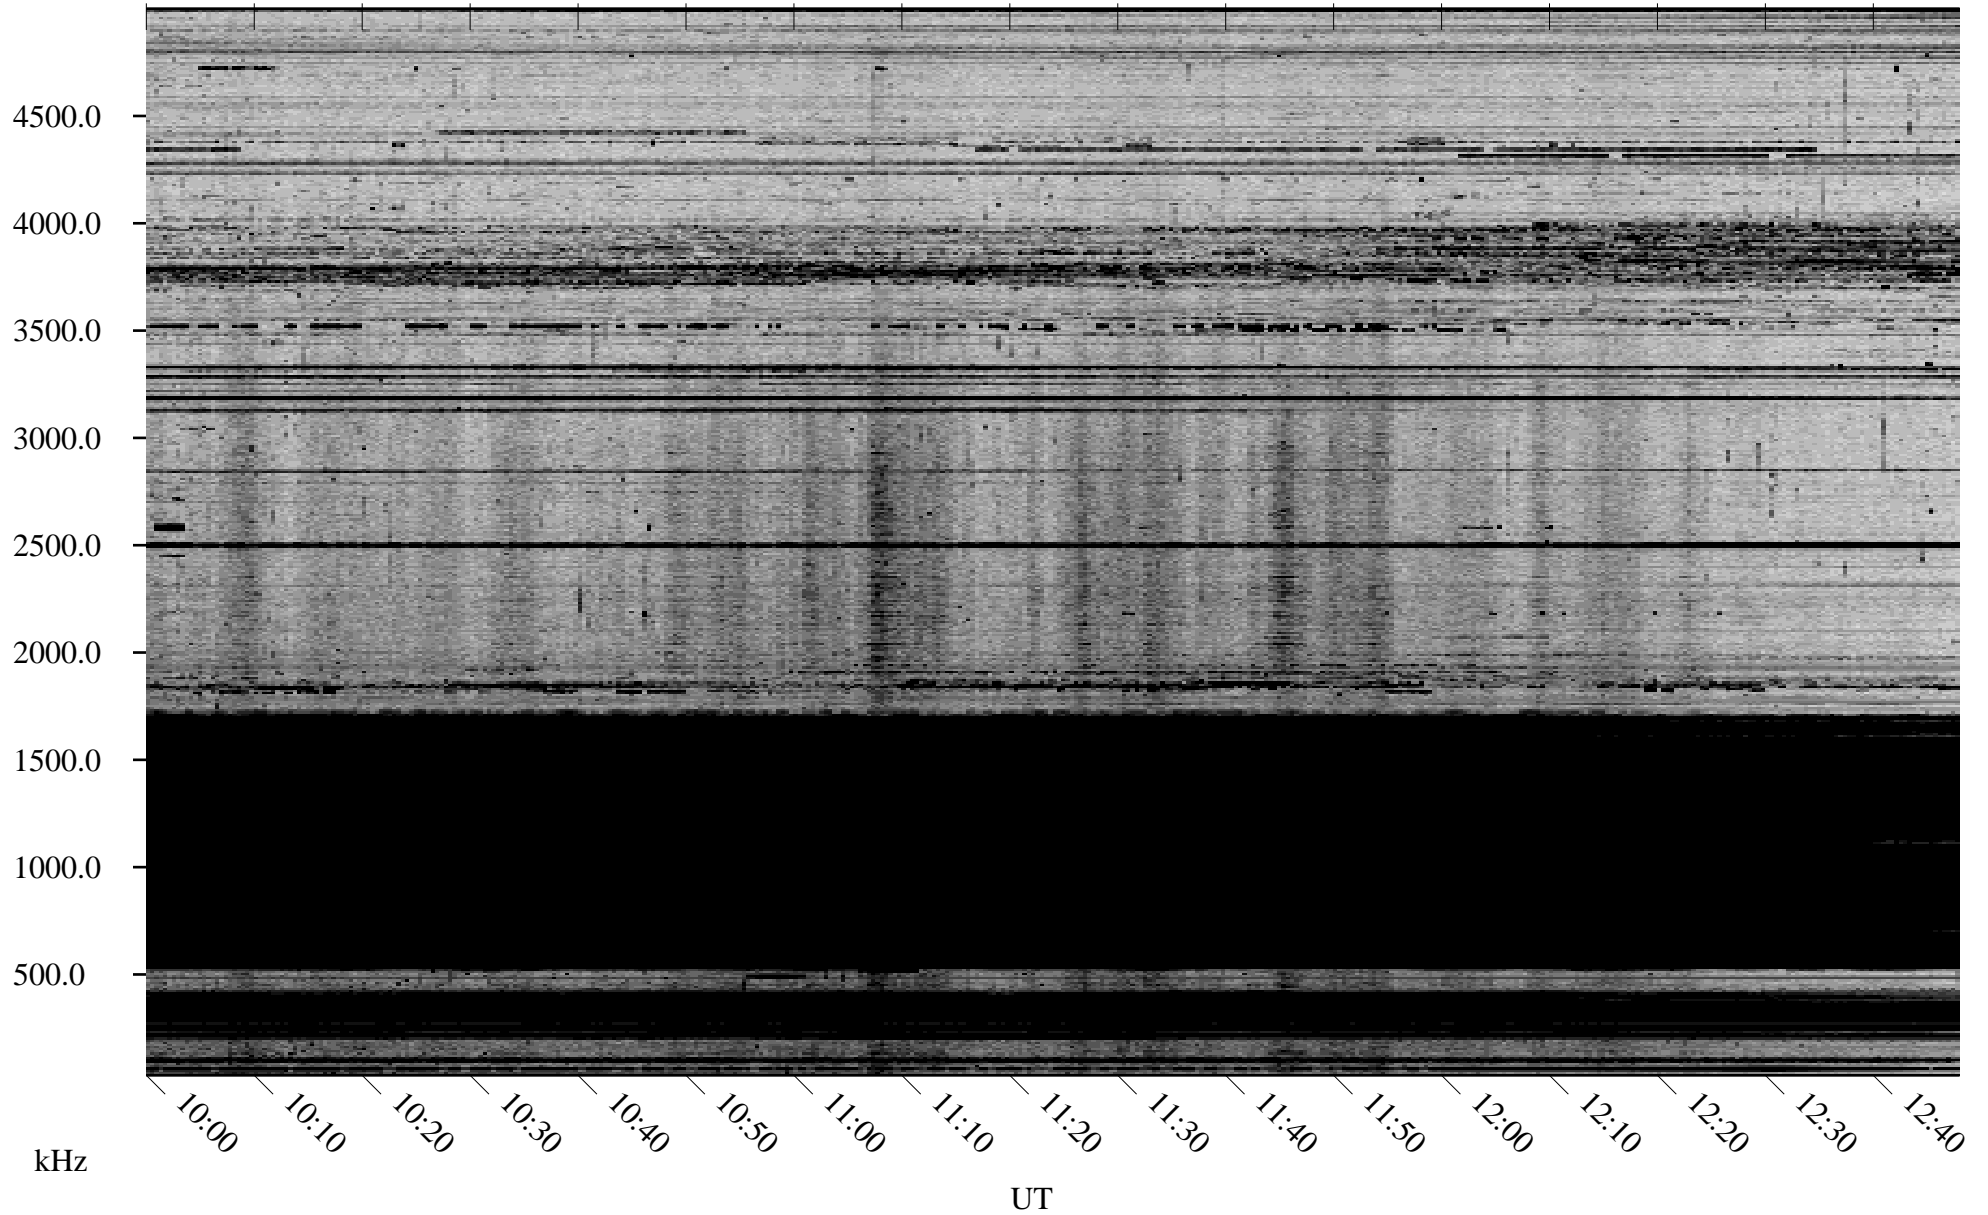

10/24/2008 Churchill, Manitoba

Linear Scale Black = 161 White = 15

ch08298l.r00SUm max_12

Page 1

10/24/2008 Churchill, Manitoba

Linear Scale Black = 161 White = 15

ch08298l.r00SUm max_12

Page 2

10/25/2008 Churchill, Manitoba

Linear Scale Black = 161 White = 15

ch08298l.r00SUm max_12

Page 3

10/25/2008 Churchill, Manitoba

Linear Scale Black = 161 White = 15

ch08298l.r00SUm max_12

Page 4

10/25/2008 Churchill, Manitoba

Linear Scale Black = 161 White = 15

ch08298l.r00SUm max_12

Page 5

10/25/2008 Churchill, Manitoba

Linear Scale Black = 161 White = 15

ch08298l.r00SUm max_12

Page 6

10/25/2008 Churchill, Manitoba

Linear Scale Black = 161 White = 15

ch08298l.r00SUm max_12

Page 7

10/25/2008 Churchill, Manitoba

Linear Scale Black = 161 White = 15

ch08298l.r00SUm max_12