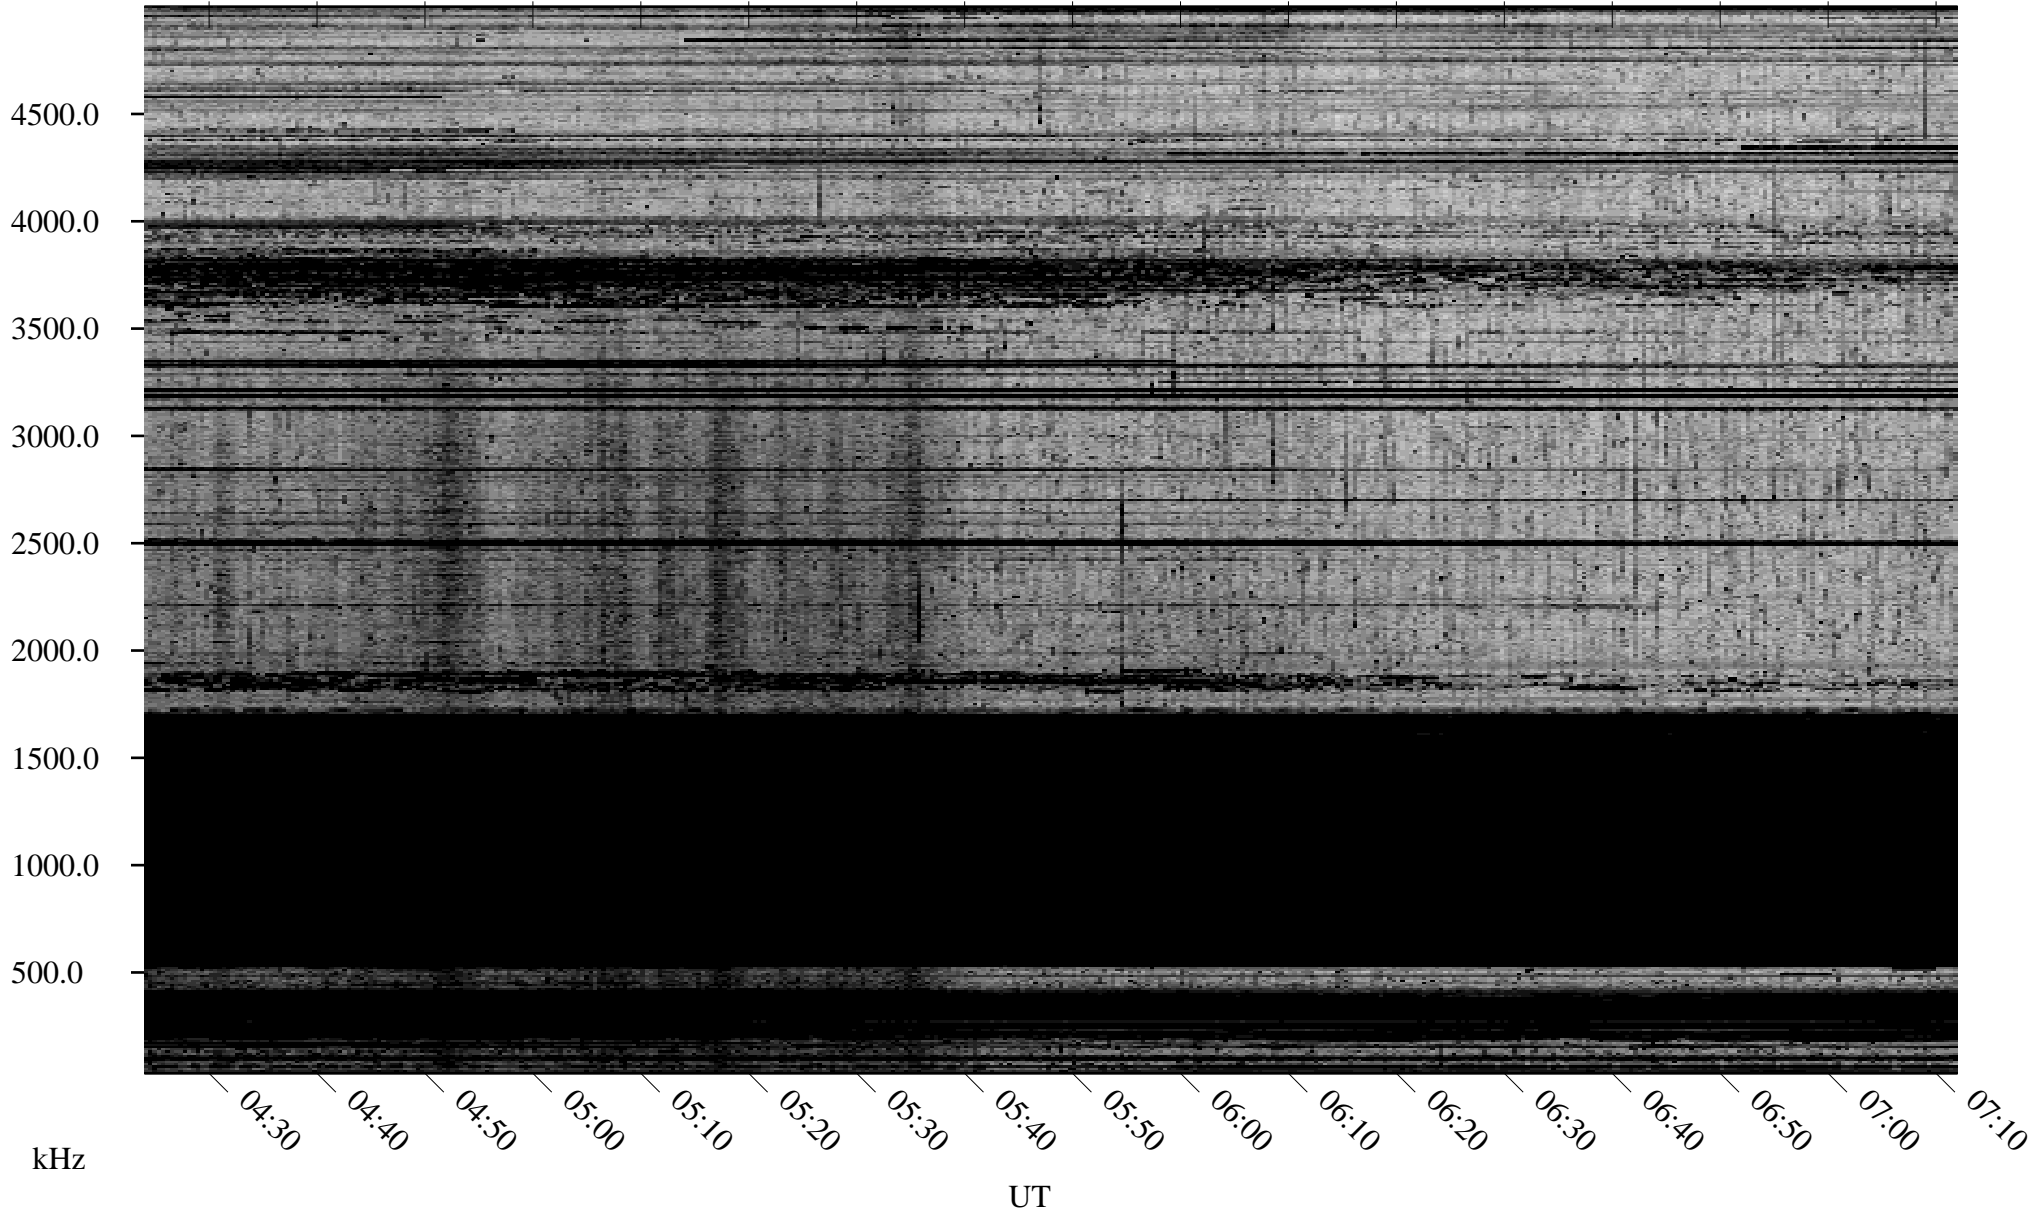

10/24/2008 Churchill, Manitoba

Linear Scale Black = 161 White = 15

ch08298l.r00SUm max_12

Page 1

10/24/2008 Churchill, Manitoba

Linear Scale Black = 161 White = 15

ch08298l.r00SUm max_12

Page 2

10/25/2008 Churchill, Manitoba

Linear Scale Black = 161 White = 15

ch08298l.r00SUm max_12

Page 3

10/25/2008 Churchill, Manitoba

Linear Scale Black = 161 White = 15

ch08298l.r00SUm max_12

Page 4

10/25/2008 Churchill, Manitoba

Linear Scale Black = 161 White = 15

ch08298l.r00SUm max_12

Page 5

10/25/2008 Churchill, Manitoba

Linear Scale Black = 161 White = 15

ch08298l.r00SUm max_12

Page 6

10/25/2008 Churchill, Manitoba

Linear Scale Black = 161 White = 15

ch08298l.r00SUm max_12

Page 7

10/25/2008 Churchill, Manitoba

Linear Scale Black = 161 White = 15

ch08298l.r00SUm max_12