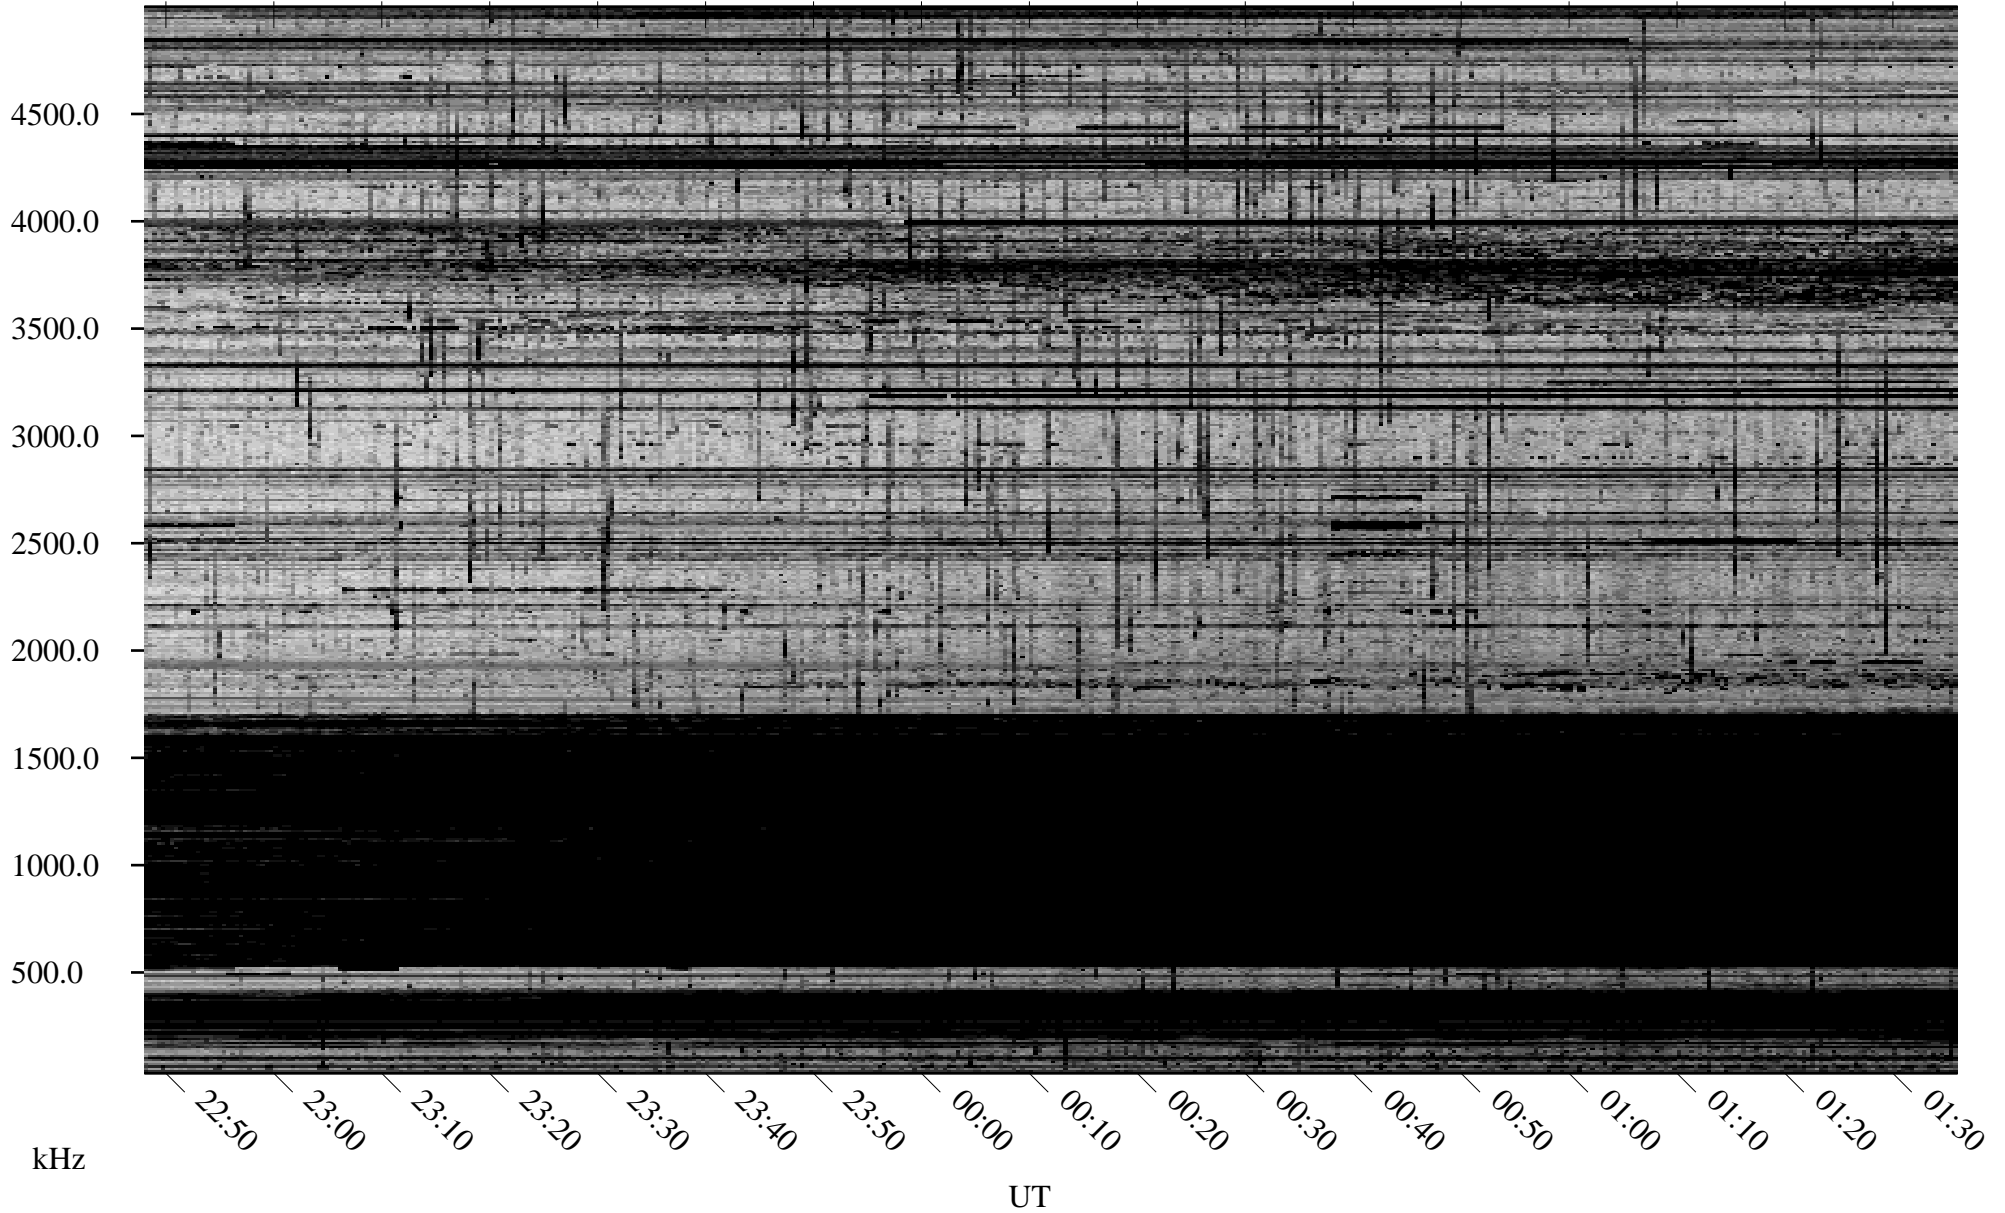

10/24/2008 Churchill, Manitoba

Linear Scale Black = 161 White = 15

ch08298l.r00SUm max_12

Page 1

10/24/2008 Churchill, Manitoba

Linear Scale Black = 161 White = 15

ch08298l.r00SUm max_12

Page 2

10/25/2008 Churchill, Manitoba

Linear Scale Black = 161 White = 15

ch08298l.r00SUm max_12

Page 3

10/25/2008 Churchill, Manitoba

Linear Scale Black = 161 White = 15

ch08298l.r00SUm max_12

Page 4

10/25/2008 Churchill, Manitoba

Linear Scale Black = 161 White = 15

ch08298l.r00SUm max_12

Page 5

10/25/2008 Churchill, Manitoba

Linear Scale Black = 161 White = 15

ch08298l.r00SUm max_12

Page 6

10/25/2008 Churchill, Manitoba

Linear Scale Black = 161 White = 15

ch08298l.r00SUm max_12

Page 7

10/25/2008 Churchill, Manitoba

Linear Scale Black = 161 White = 15

ch08298l.r00SUm max_12