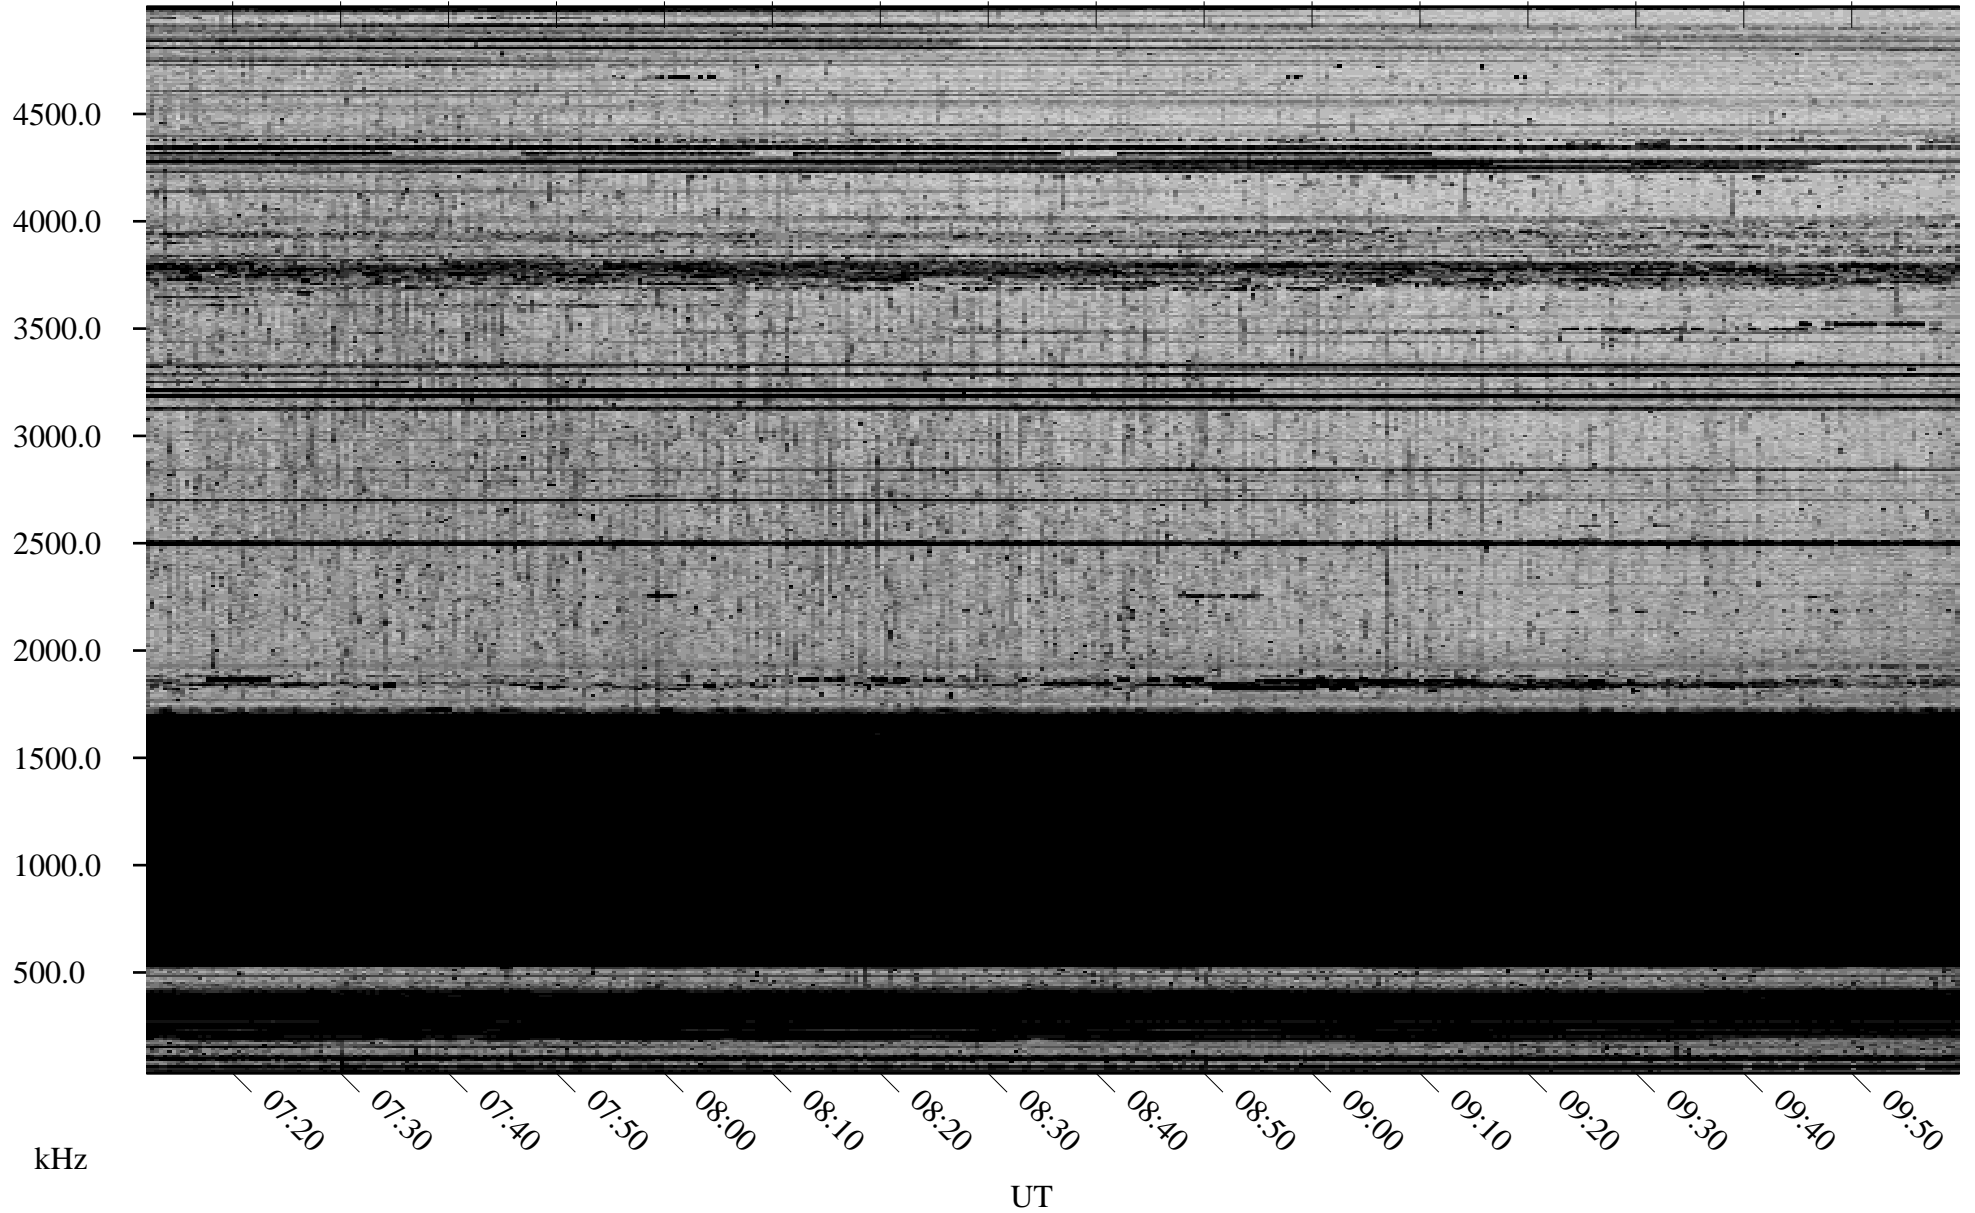

10/24/2008 Churchill, Manitoba

Linear Scale Black = 161 White = 15

ch08298l.r00SUm max_12

Page 1

10/24/2008 Churchill, Manitoba

Linear Scale Black = 161 White = 15

ch08298l.r00SUm max_12

Page 2

10/25/2008 Churchill, Manitoba

Linear Scale Black = 161 White = 15

ch08298l.r00SUm max_12

Page 3

10/25/2008 Churchill, Manitoba

Linear Scale Black = 161 White = 15

ch08298l.r00SUm max_12

Page 4

10/25/2008 Churchill, Manitoba

Linear Scale Black = 161 White = 15

ch08298l.r00SUm max_12

Page 5

10/25/2008 Churchill, Manitoba

Linear Scale Black = 161 White = 15

ch08298l.r00SUm max_12

Page 6

10/25/2008 Churchill, Manitoba

Linear Scale Black = 161 White = 15

ch08298l.r00SUm max_12

Page 7

10/25/2008 Churchill, Manitoba

Linear Scale Black = 161 White = 15

ch08298l.r00SUm max_12