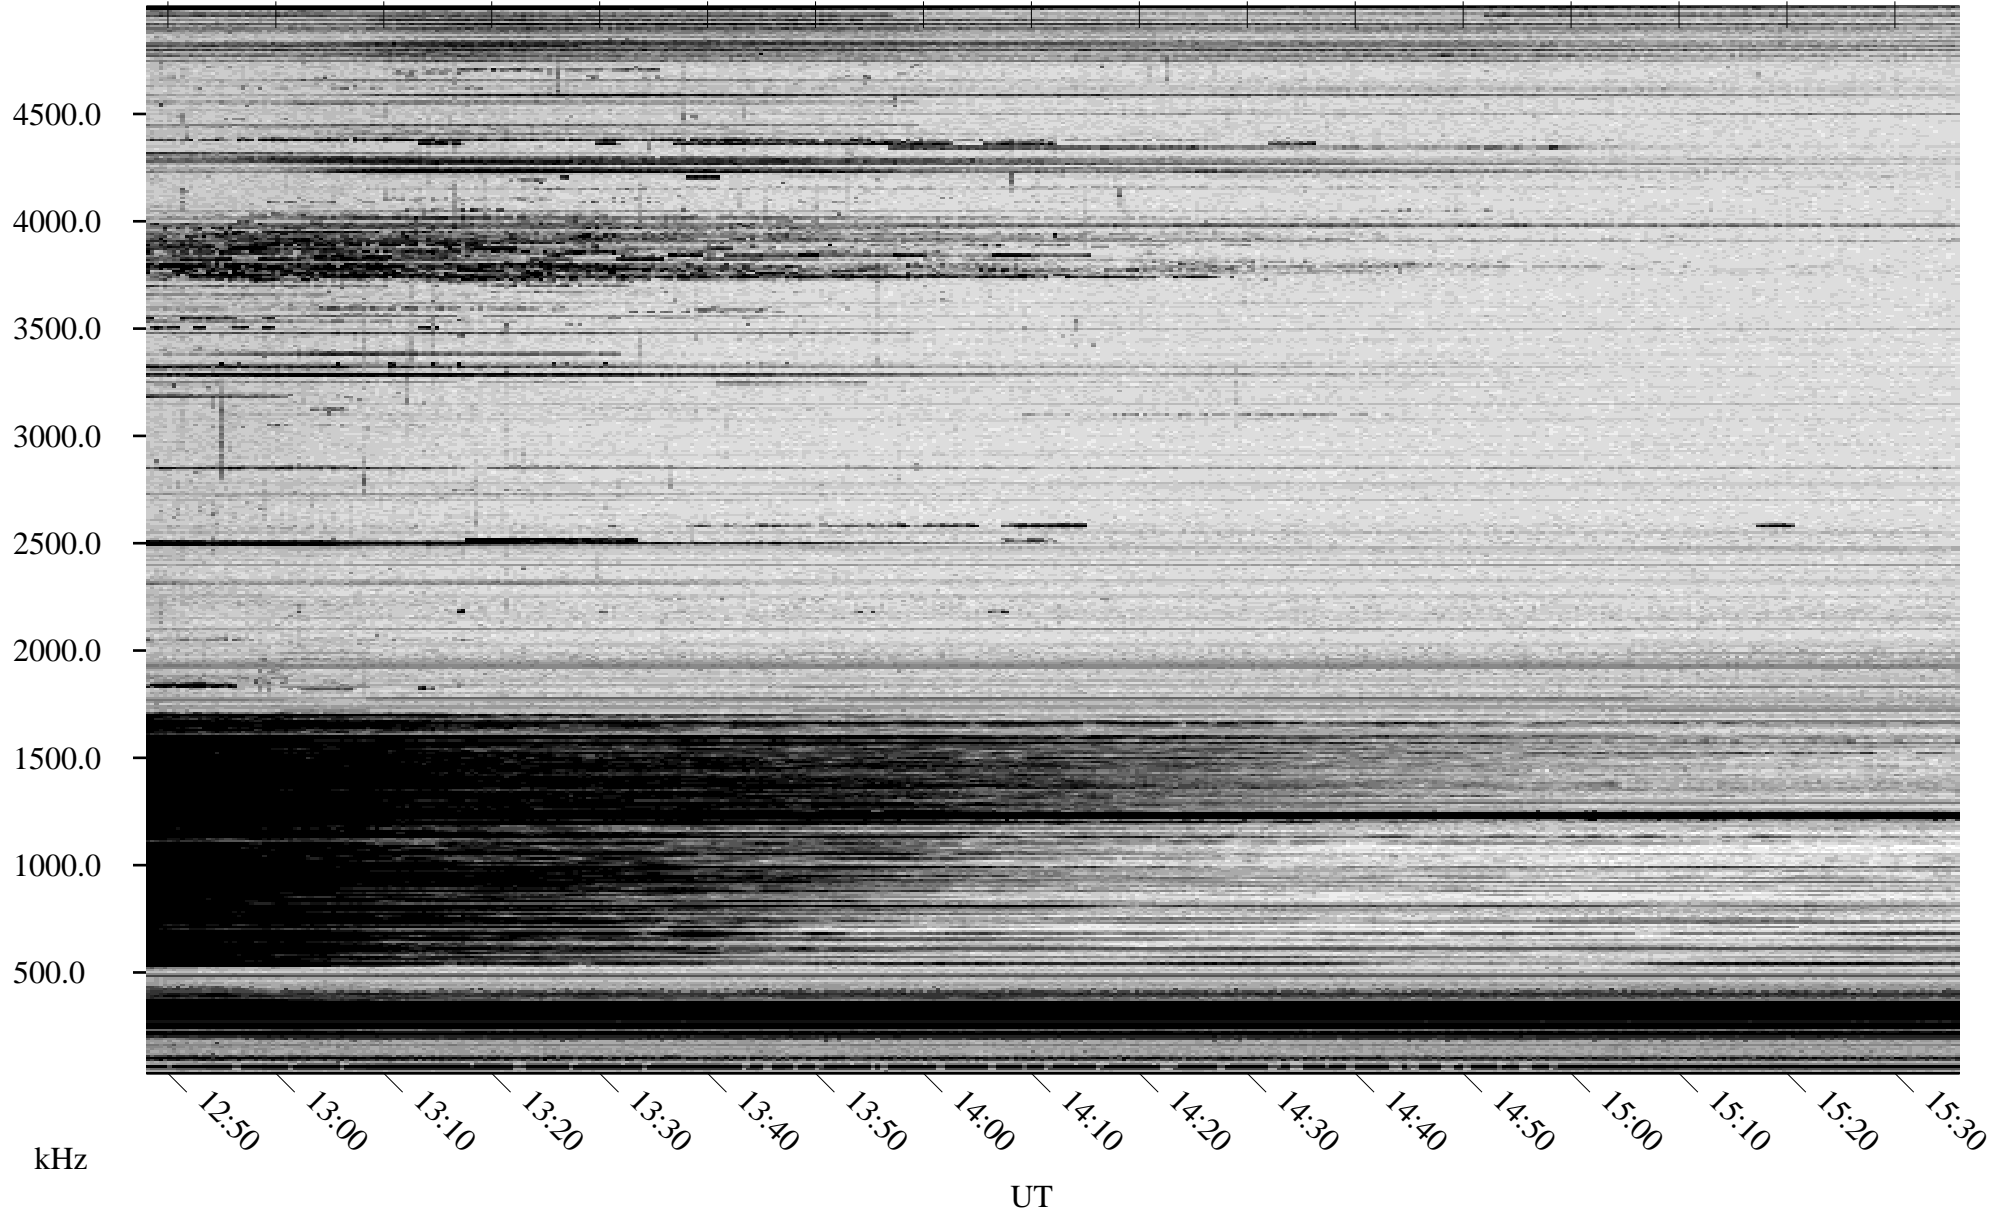

10/24/2008 Churchill, Manitoba

Linear Scale Black = 161 White = 15

ch08298l.r00SUm max_12

Page 1

10/24/2008 Churchill, Manitoba

Linear Scale Black = 161 White = 15

ch08298l.r00SUm max_12

Page 2

10/25/2008 Churchill, Manitoba

Linear Scale Black = 161 White = 15

ch08298l.r00SUm max_12

Page 3

10/25/2008 Churchill, Manitoba

Linear Scale Black = 161 White = 15

ch08298l.r00SUm max_12

Page 4

10/25/2008 Churchill, Manitoba

Linear Scale Black = 161 White = 15

ch08298l.r00SUm max_12

Page 5

10/25/2008 Churchill, Manitoba

Linear Scale Black = 161 White = 15

ch08298l.r00SUm max_12

Page 6

10/25/2008 Churchill, Manitoba

Linear Scale Black = 161 White = 15

ch08298l.r00SUm max_12

Page 7

10/25/2008 Churchill, Manitoba

Linear Scale Black = 161 White = 15

ch08298l.r00SUm max_12