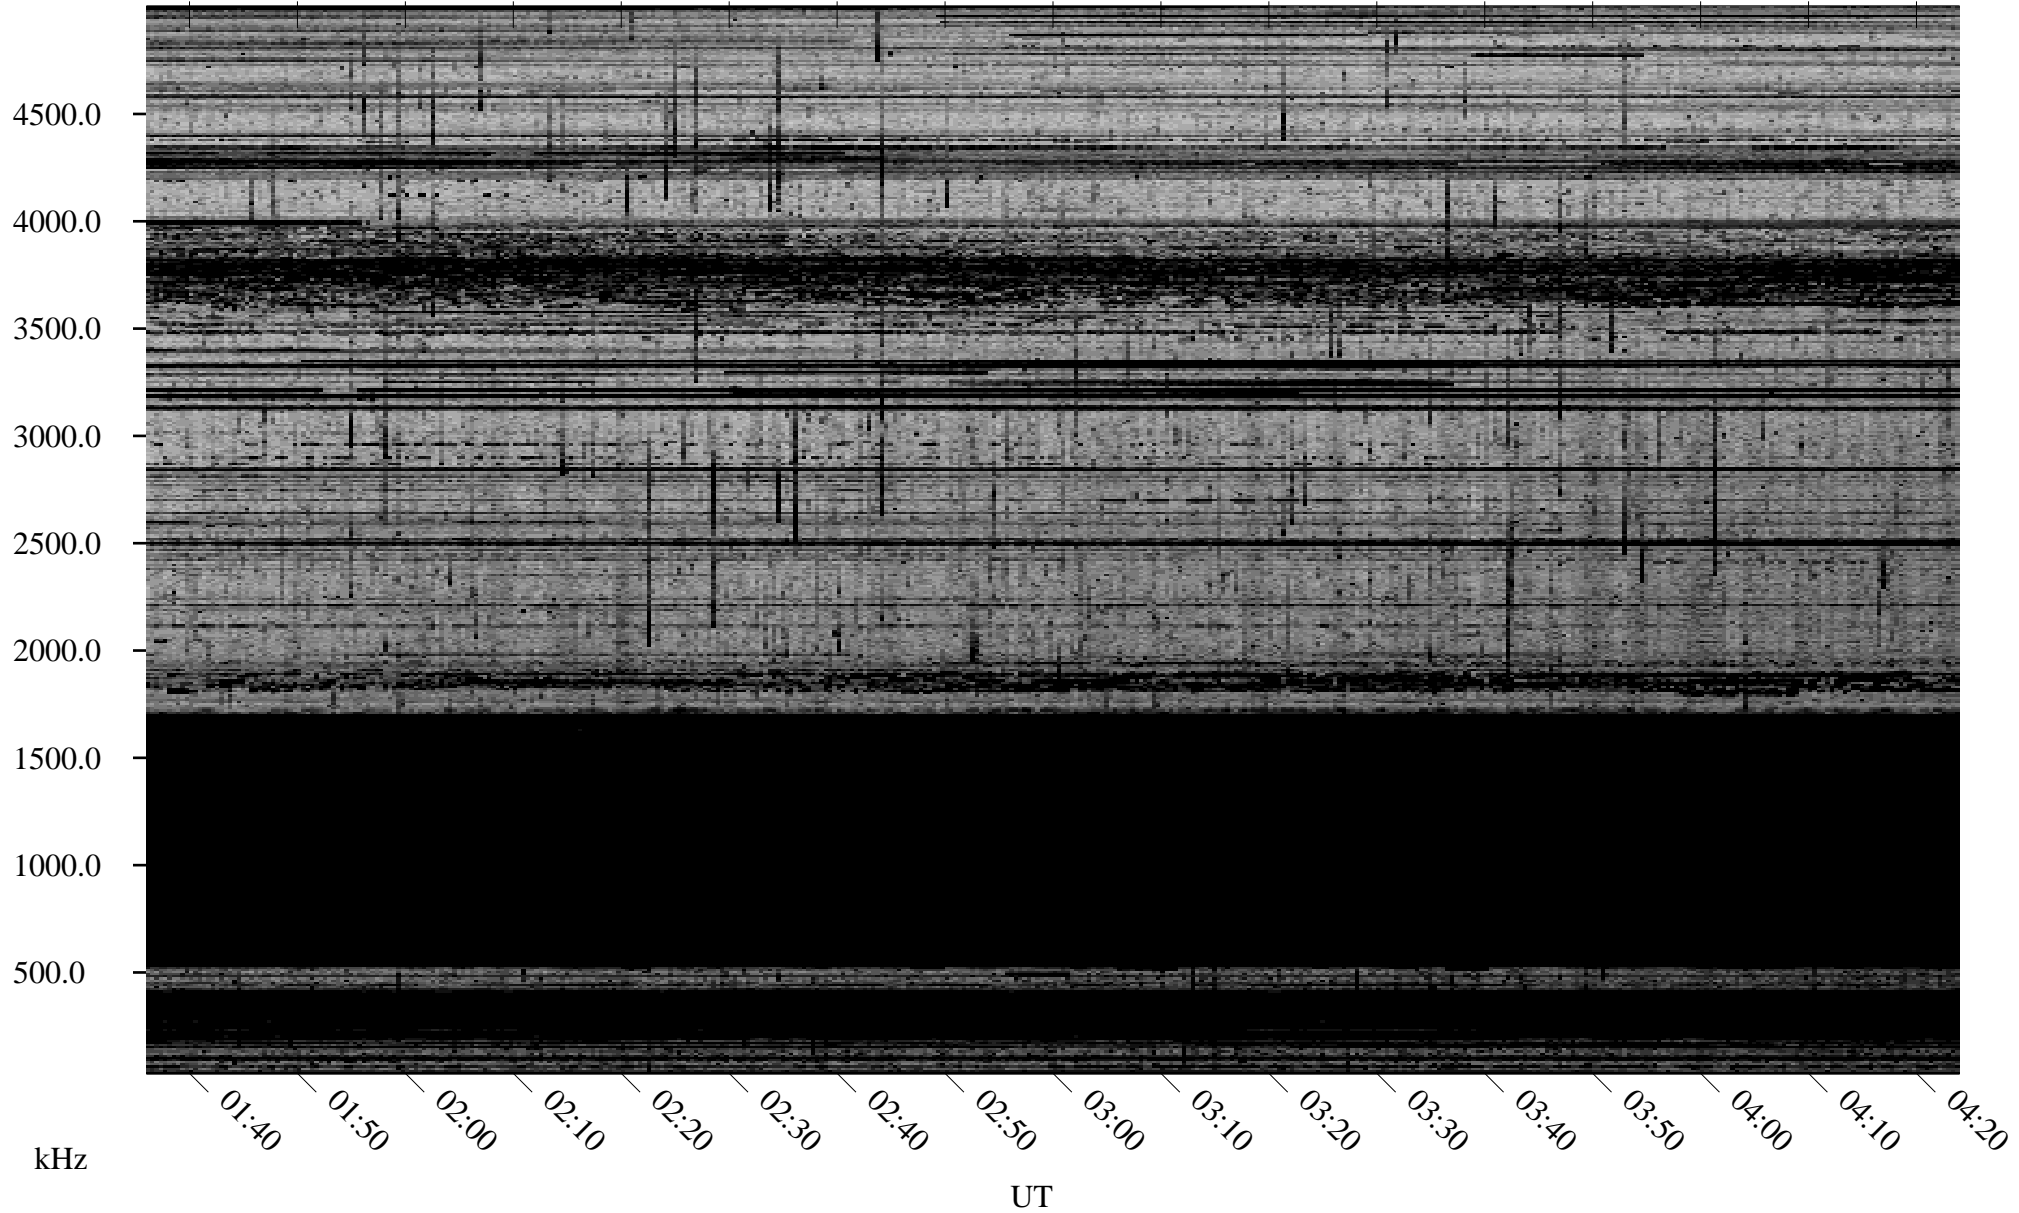

10/24/2008 Churchill, Manitoba

Linear Scale Black = 161 White = 15

ch08298l.r00SUm max_12

Page 1

10/24/2008 Churchill, Manitoba

Linear Scale Black = 161 White = 15

ch08298l.r00SUm max_12

Page 2

10/25/2008 Churchill, Manitoba

Linear Scale Black = 161 White = 15

ch08298l.r00SUm max_12

Page 3

10/25/2008 Churchill, Manitoba

Linear Scale Black = 161 White = 15

ch08298l.r00SUm max_12

Page 4

10/25/2008 Churchill, Manitoba

Linear Scale Black = 161 White = 15

ch08298l.r00SUm max_12

Page 5

10/25/2008 Churchill, Manitoba

Linear Scale Black = 161 White = 15

ch08298l.r00SUm max_12

Page 6

10/25/2008 Churchill, Manitoba

Linear Scale Black = 161 White = 15

ch08298l.r00SUm max_12

Page 7

10/25/2008 Churchill, Manitoba

Linear Scale Black = 161 White = 15

ch08298l.r00SUm max_12