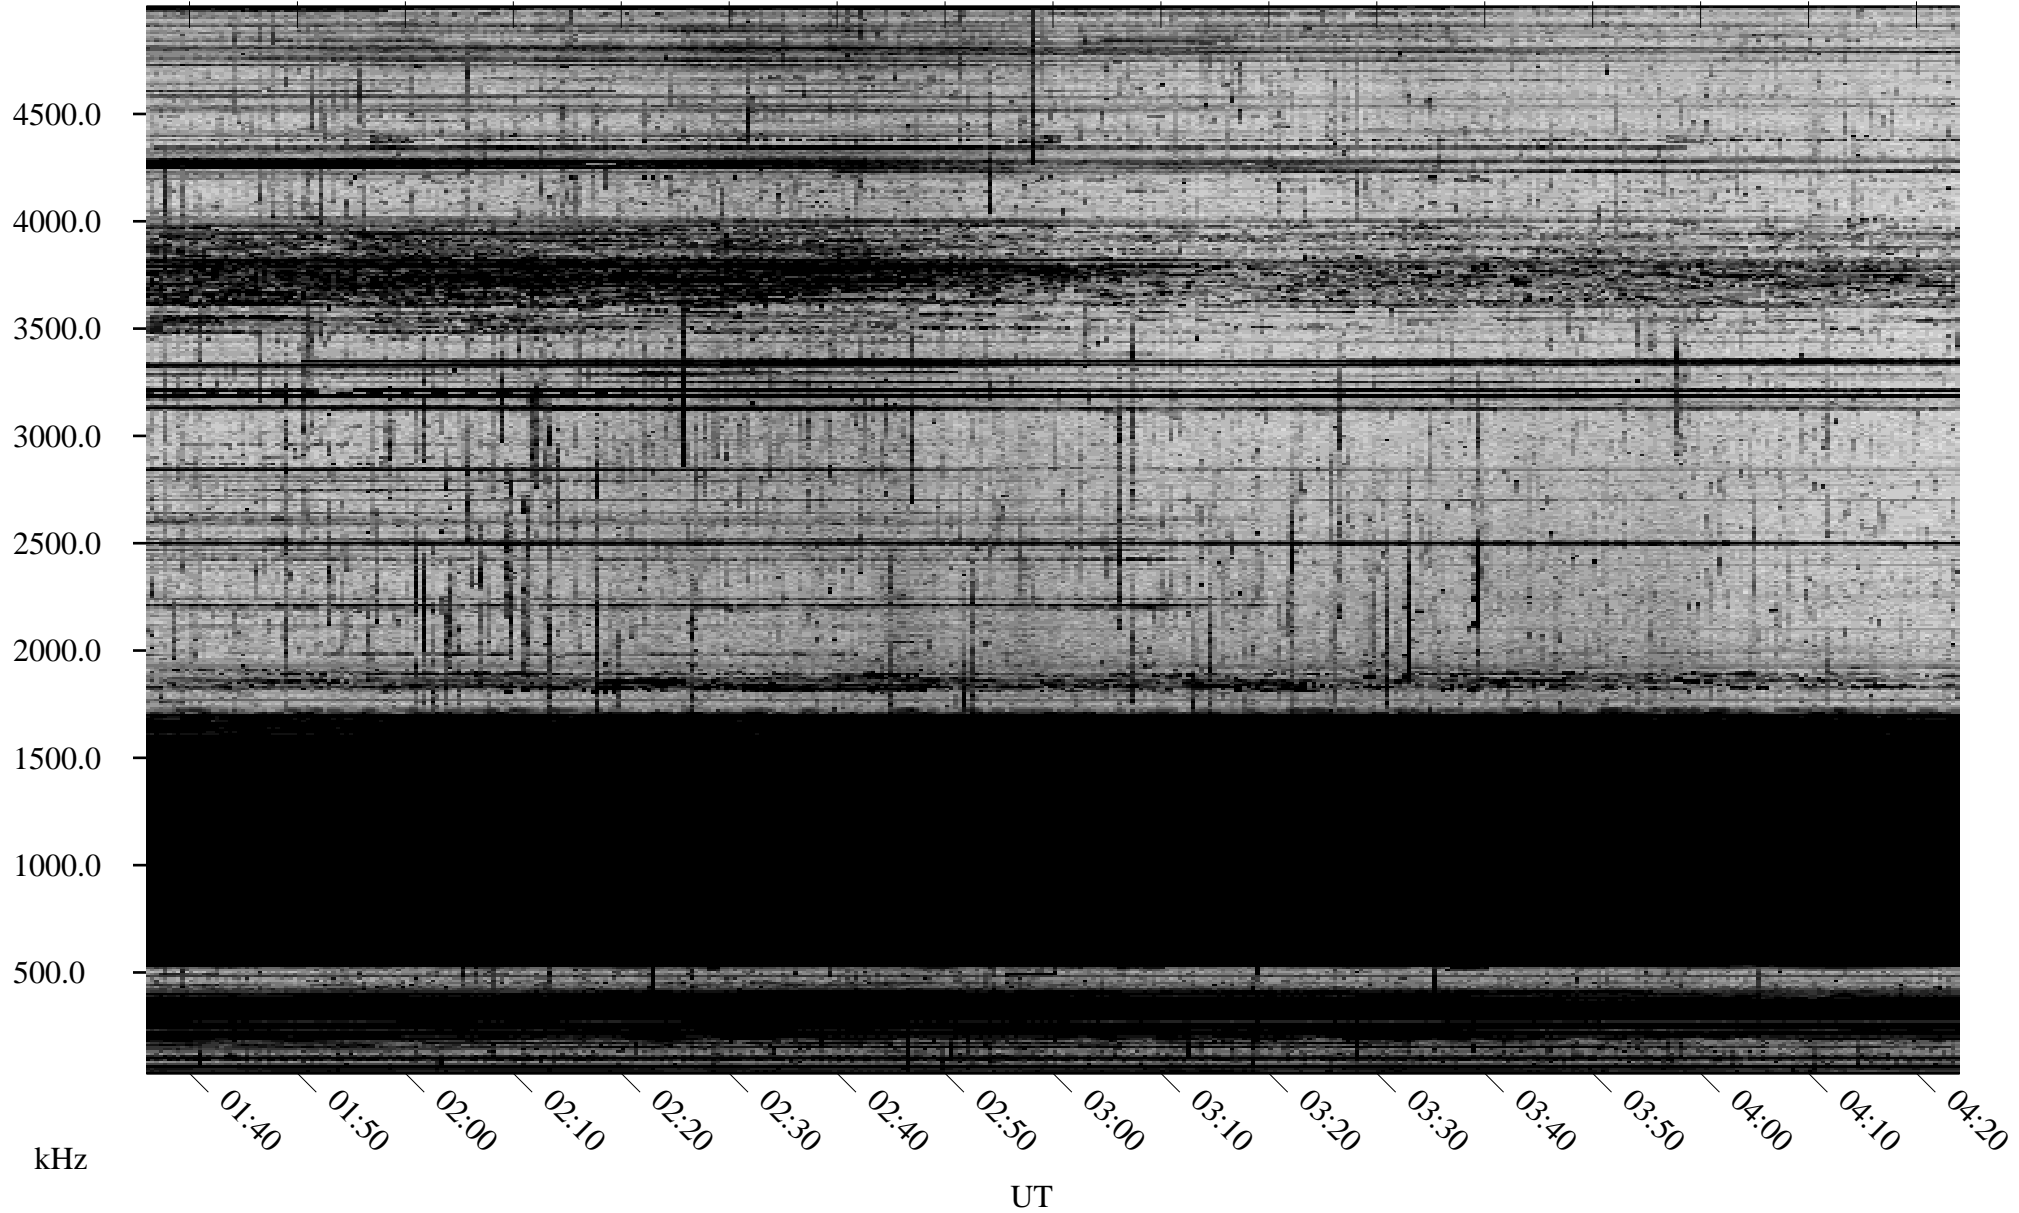

10/25/2008 Churchill, Manitoba

Linear Scale Black = 161 White = 15

ch08299l.r00SUm max_12

Page 1

10/25/2008 Churchill, Manitoba

Linear Scale Black = 161 White = 15

ch08299l.r00SUm max_12

Page 2

10/26/2008 Churchill, Manitoba

Linear Scale Black = 161 White = 15

ch08299l.r00SUm max_12

Page 3

10/26/2008 Churchill, Manitoba

Linear Scale Black = 161 White = 15

ch08299l.r00SUm max_12

Page 4

10/26/2008 Churchill, Manitoba

Linear Scale Black = 161 White = 15

ch08299l.r00SUm max_12

Page 5

10/26/2008 Churchill, Manitoba

Linear Scale Black = 161 White = 15

ch08299l.r00SUm max_12

Page 6

10/26/2008 Churchill, Manitoba

Linear Scale Black = 161 White = 15

ch08299l.r00SUm max_12

Page 7

10/26/2008 Churchill, Manitoba

Linear Scale Black = 161 White = 15

ch08299l.r00SUm max_12

Page 8