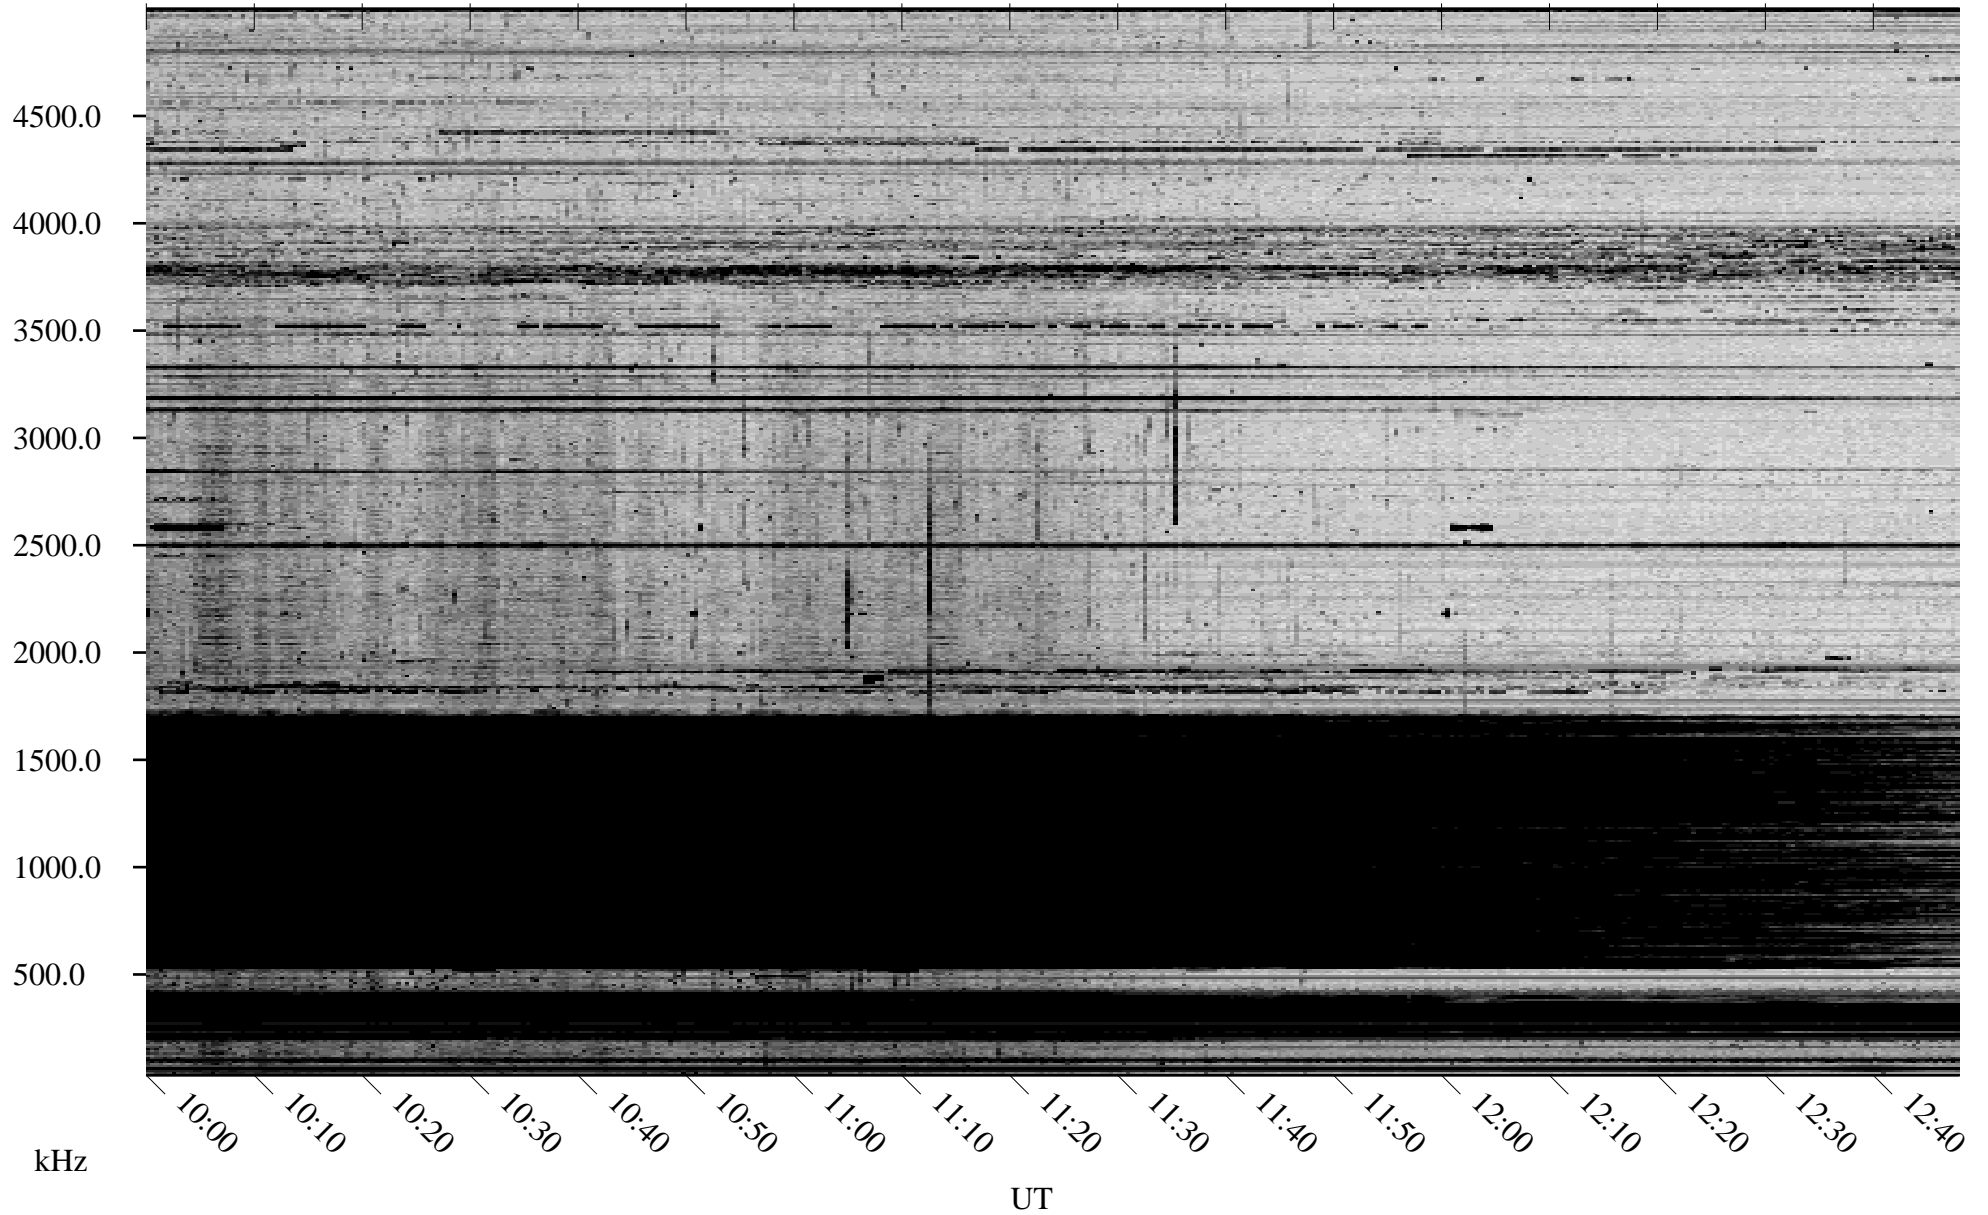

10/25/2008 Churchill, Manitoba

Linear Scale Black = 161 White = 15

ch08299l.r00SUm max_12

Page 1

10/25/2008 Churchill, Manitoba

Linear Scale Black = 161 White = 15

ch08299l.r00SUm max_12

Page 2

10/26/2008 Churchill, Manitoba

Linear Scale Black = 161 White = 15

ch08299l.r00SUm max_12

Page 3

10/26/2008 Churchill, Manitoba

Linear Scale Black = 161 White = 15

ch08299l.r00SUm max_12

Page 4

10/26/2008 Churchill, Manitoba

Linear Scale Black = 161 White = 15

ch08299l.r00SUm max_12

Page 5

10/26/2008 Churchill, Manitoba

Linear Scale Black = 161 White = 15

ch08299l.r00SUm max_12

Page 6

10/26/2008 Churchill, Manitoba

Linear Scale Black = 161 White = 15

ch08299l.r00SUm max_12

Page 7

10/26/2008 Churchill, Manitoba

Linear Scale Black = 161 White = 15

ch08299l.r00SUm max_12

Page 8