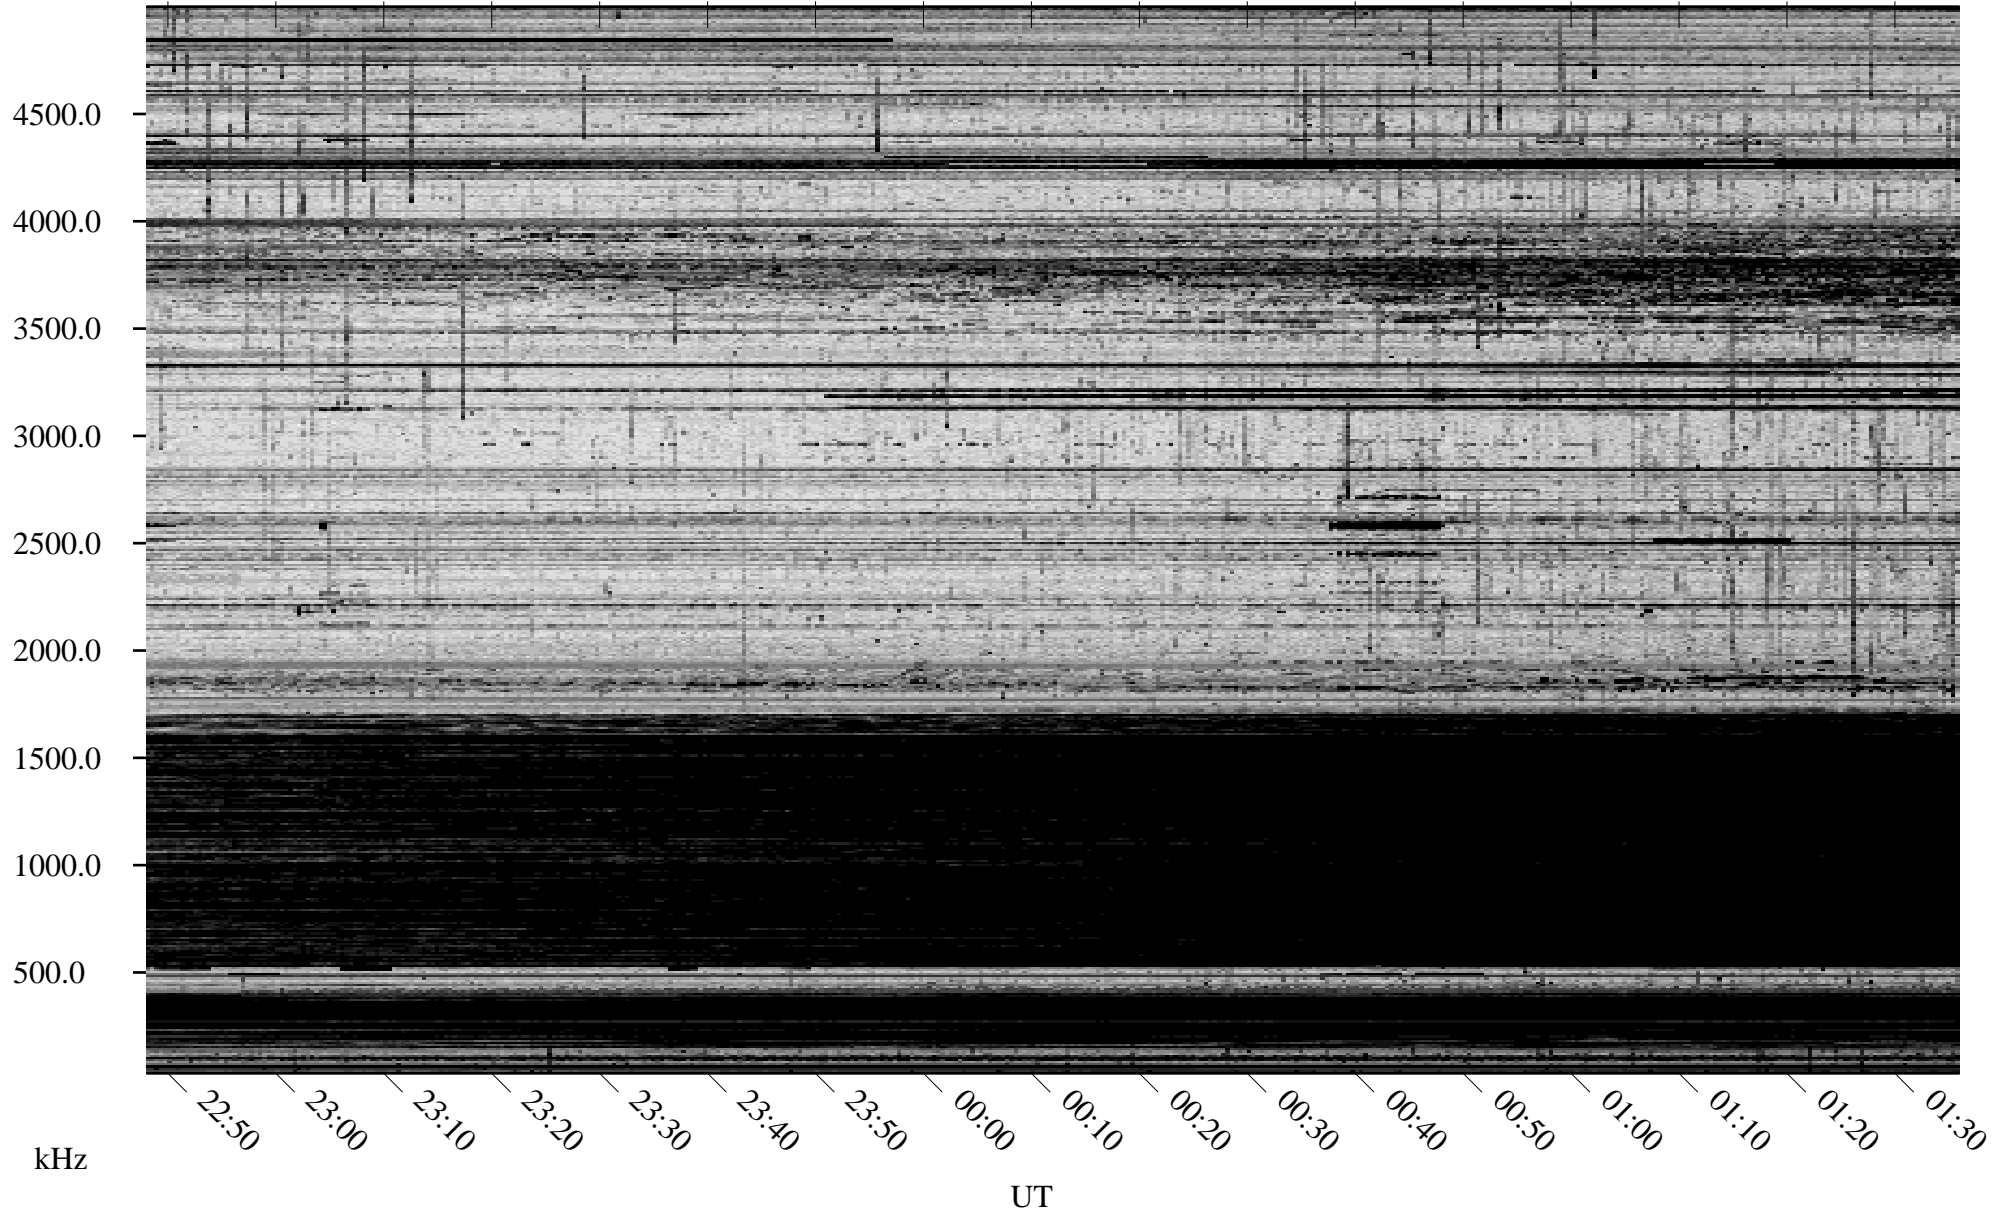

10/25/2008 Churchill, Manitoba

Linear Scale Black = 161 White = 15

ch08299l.r00SUm max_12

Page 1

10/25/2008 Churchill, Manitoba

Linear Scale Black = 161 White = 15

ch08299l.r00SUm max_12

Page 2

10/26/2008 Churchill, Manitoba

Linear Scale Black = 161 White = 15

ch08299l.r00SUm max_12

Page 3

10/26/2008 Churchill, Manitoba

Linear Scale Black = 161 White = 15

ch08299l.r00SUm max_12

Page 4

10/26/2008 Churchill, Manitoba

Linear Scale Black = 161 White = 15

ch08299l.r00SUm max_12

Page 5

10/26/2008 Churchill, Manitoba

Linear Scale Black = 161 White = 15

ch08299l.r00SUm max_12

Page 6

10/26/2008 Churchill, Manitoba

Linear Scale Black = 161 White = 15

ch08299l.r00SUm max_12

Page 7

10/26/2008 Churchill, Manitoba

Linear Scale Black = 161 White = 15

ch08299l.r00SUm max_12

Page 8