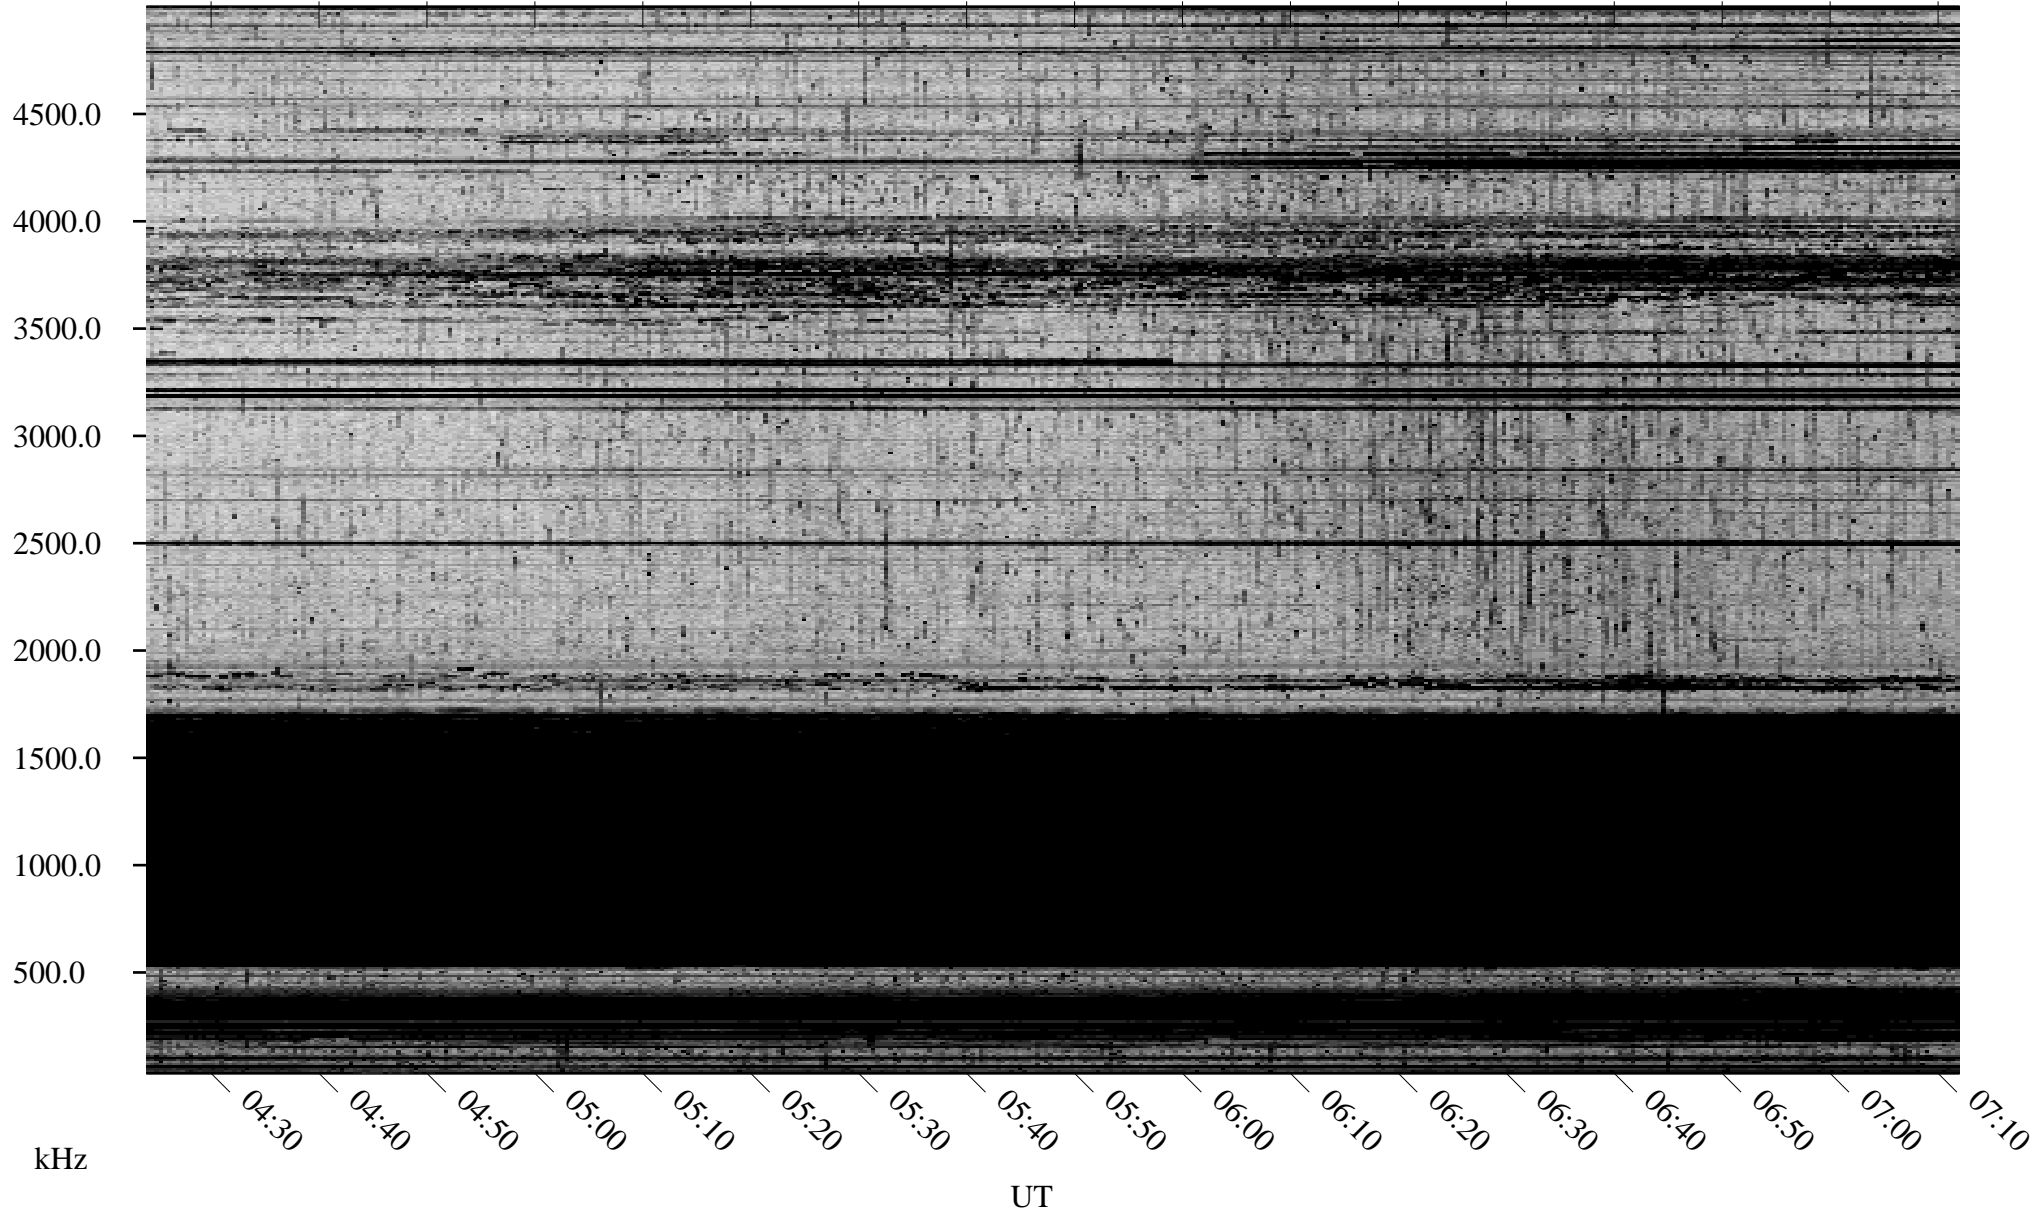

10/25/2008 Churchill, Manitoba

Linear Scale Black = 161 White = 15

ch08299l.r00SUm max_12

Page 1

10/25/2008 Churchill, Manitoba

Linear Scale Black = 161 White = 15

ch08299l.r00SUm max_12

Page 2

10/26/2008 Churchill, Manitoba

Linear Scale Black = 161 White = 15

ch08299l.r00SUm max_12

Page 3

10/26/2008 Churchill, Manitoba

Linear Scale Black = 161 White = 15

ch08299l.r00SUm max_12

Page 4

10/26/2008 Churchill, Manitoba

Linear Scale Black = 161 White = 15

ch08299l.r00SUm max_12

Page 5

10/26/2008 Churchill, Manitoba

Linear Scale Black = 161 White = 15

ch08299l.r00SUm max_12

Page 6

10/26/2008 Churchill, Manitoba

Linear Scale Black = 161 White = 15

ch08299l.r00SUm max_12

Page 7

10/26/2008 Churchill, Manitoba

Linear Scale Black = 161 White = 15

ch08299l.r00SUm max_12

Page 8