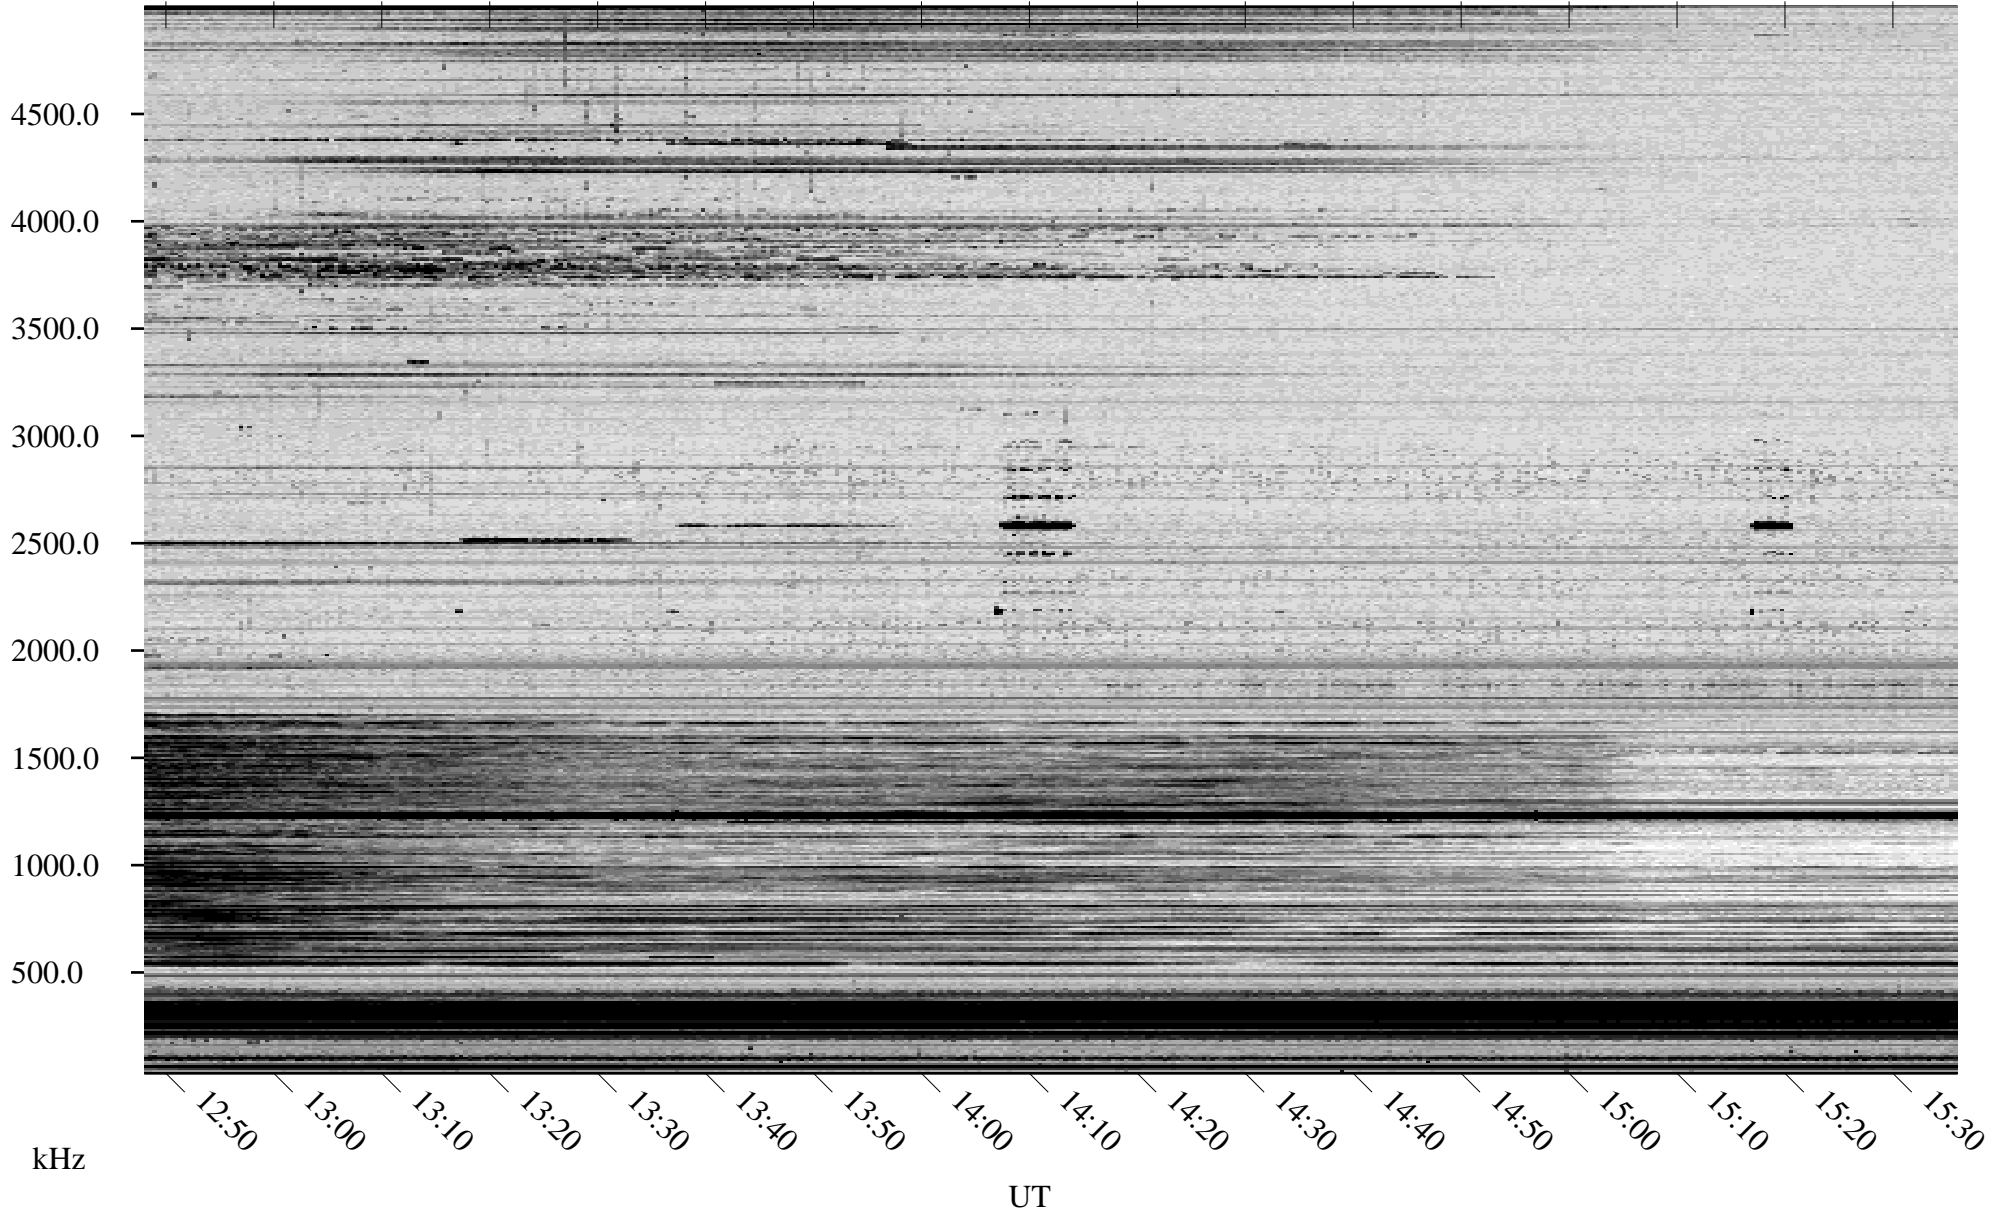

10/25/2008 Churchill, Manitoba

Linear Scale Black = 161 White = 15

ch08299l.r00SUm max_12

Page 1

10/25/2008 Churchill, Manitoba

Linear Scale Black = 161 White = 15

ch08299l.r00SUm max_12

Page 2

10/26/2008 Churchill, Manitoba

Linear Scale Black = 161 White = 15

ch08299l.r00SUm max_12

Page 3

10/26/2008 Churchill, Manitoba

Linear Scale Black = 161 White = 15

ch08299l.r00SUm max_12

Page 4

10/26/2008 Churchill, Manitoba

Linear Scale Black = 161 White = 15

ch08299l.r00SUm max_12

Page 5

10/26/2008 Churchill, Manitoba

Linear Scale Black = 161 White = 15

ch08299l.r00SUm max_12

Page 6

10/26/2008 Churchill, Manitoba

Linear Scale Black = 161 White = 15

ch08299l.r00SUm max_12

Page 7

10/26/2008 Churchill, Manitoba

Linear Scale Black = 161 White = 15

ch08299l.r00SUm max_12

Page 8