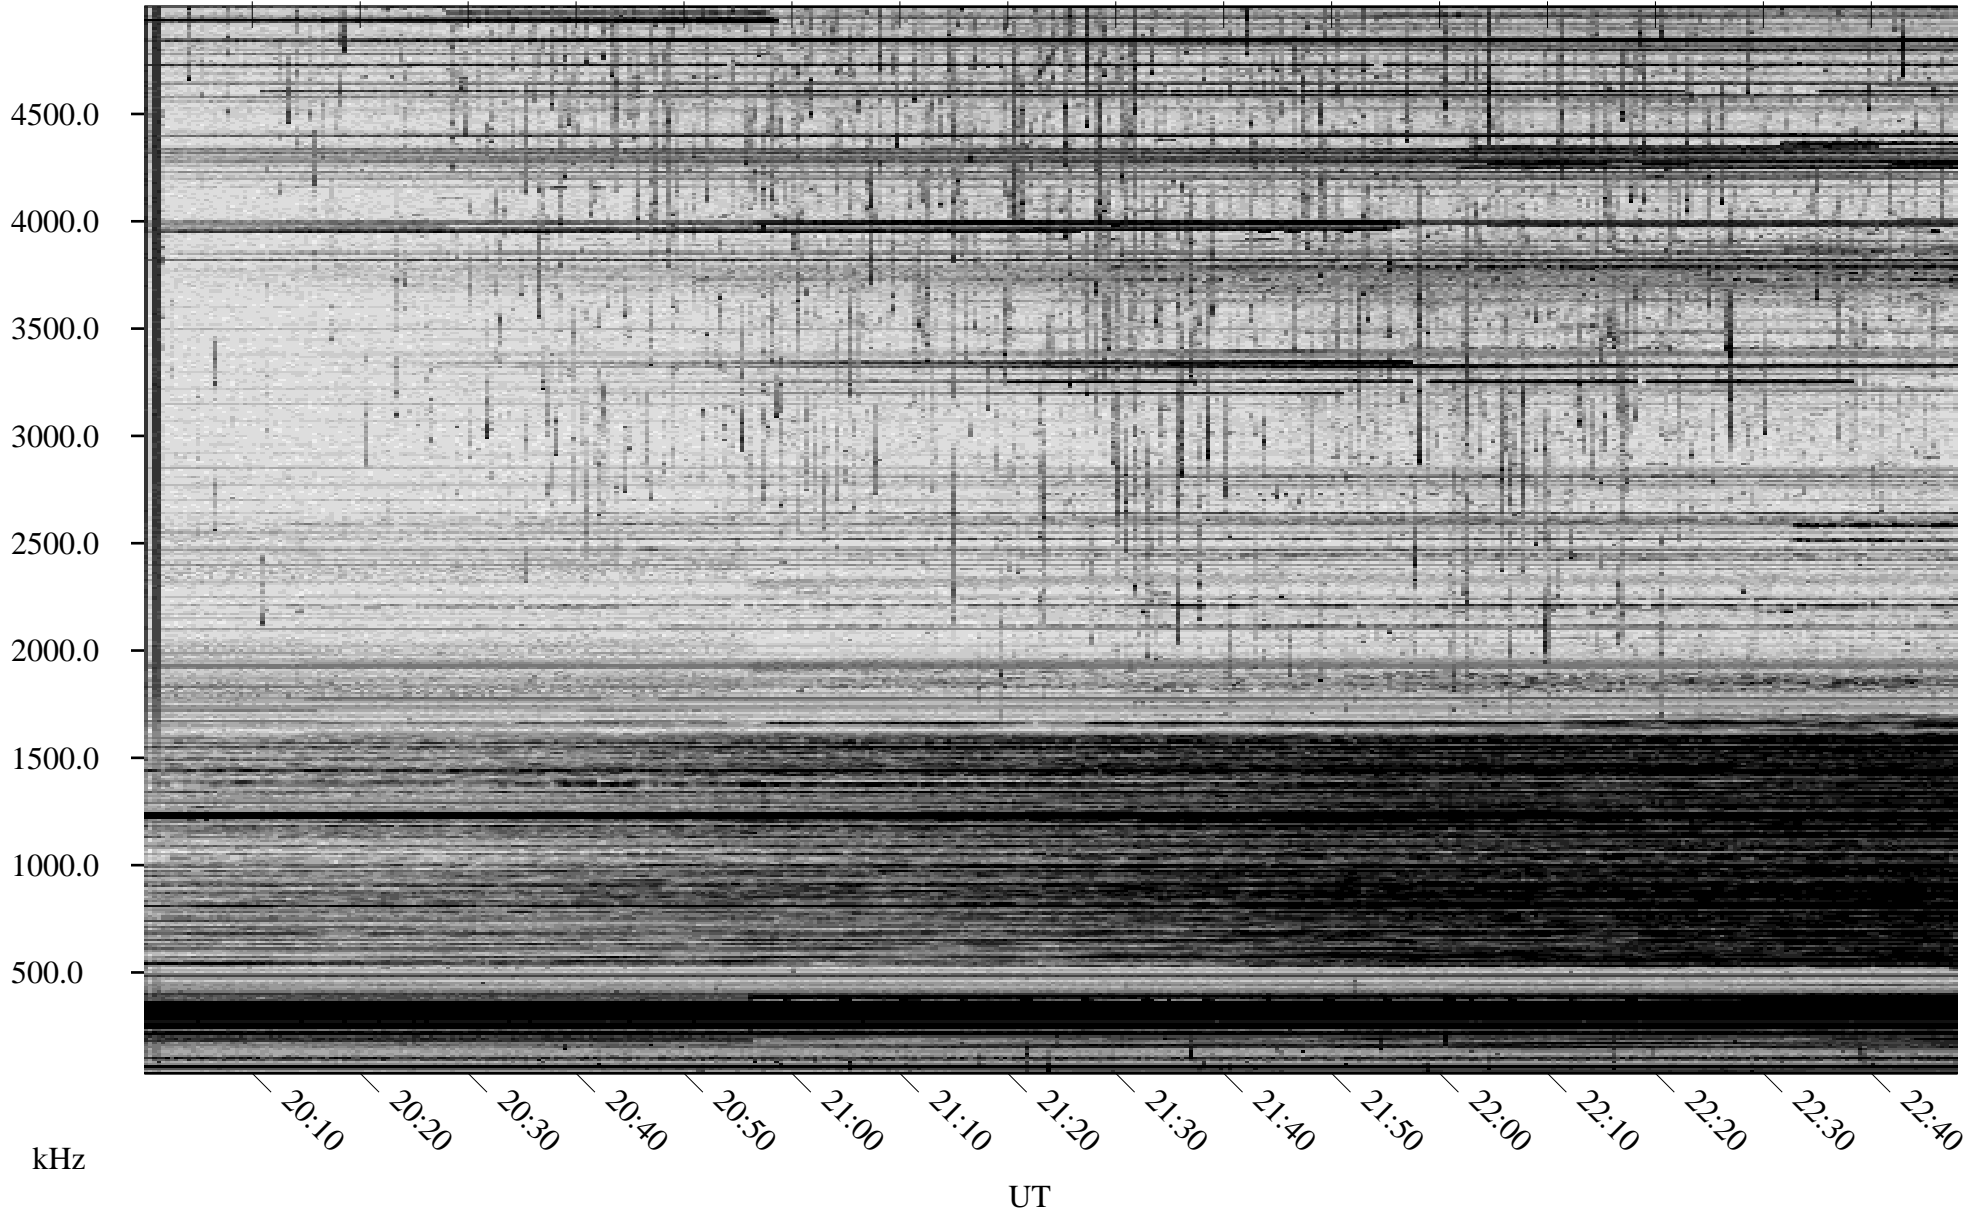

10/25/2008 Churchill, Manitoba

Linear Scale Black = 161 White = 15

ch08299l.r00SUm max_12

Page 1

10/25/2008 Churchill, Manitoba

Linear Scale Black = 161 White = 15

ch08299l.r00SUm max_12

Page 2

10/26/2008 Churchill, Manitoba

Linear Scale Black = 161 White = 15

ch08299l.r00SUm max_12

Page 3

10/26/2008 Churchill, Manitoba

Linear Scale Black = 161 White = 15

ch08299l.r00SUm max_12

Page 4

10/26/2008 Churchill, Manitoba

Linear Scale Black = 161 White = 15

ch08299l.r00SUm max_12

Page 5

10/26/2008 Churchill, Manitoba

Linear Scale Black = 161 White = 15

ch08299l.r00SUm max_12

Page 6

10/26/2008 Churchill, Manitoba

Linear Scale Black = 161 White = 15

ch08299l.r00SUm max_12

Page 7

10/26/2008 Churchill, Manitoba

Linear Scale Black = 161 White = 15

ch08299l.r00SUm max_12

Page 8