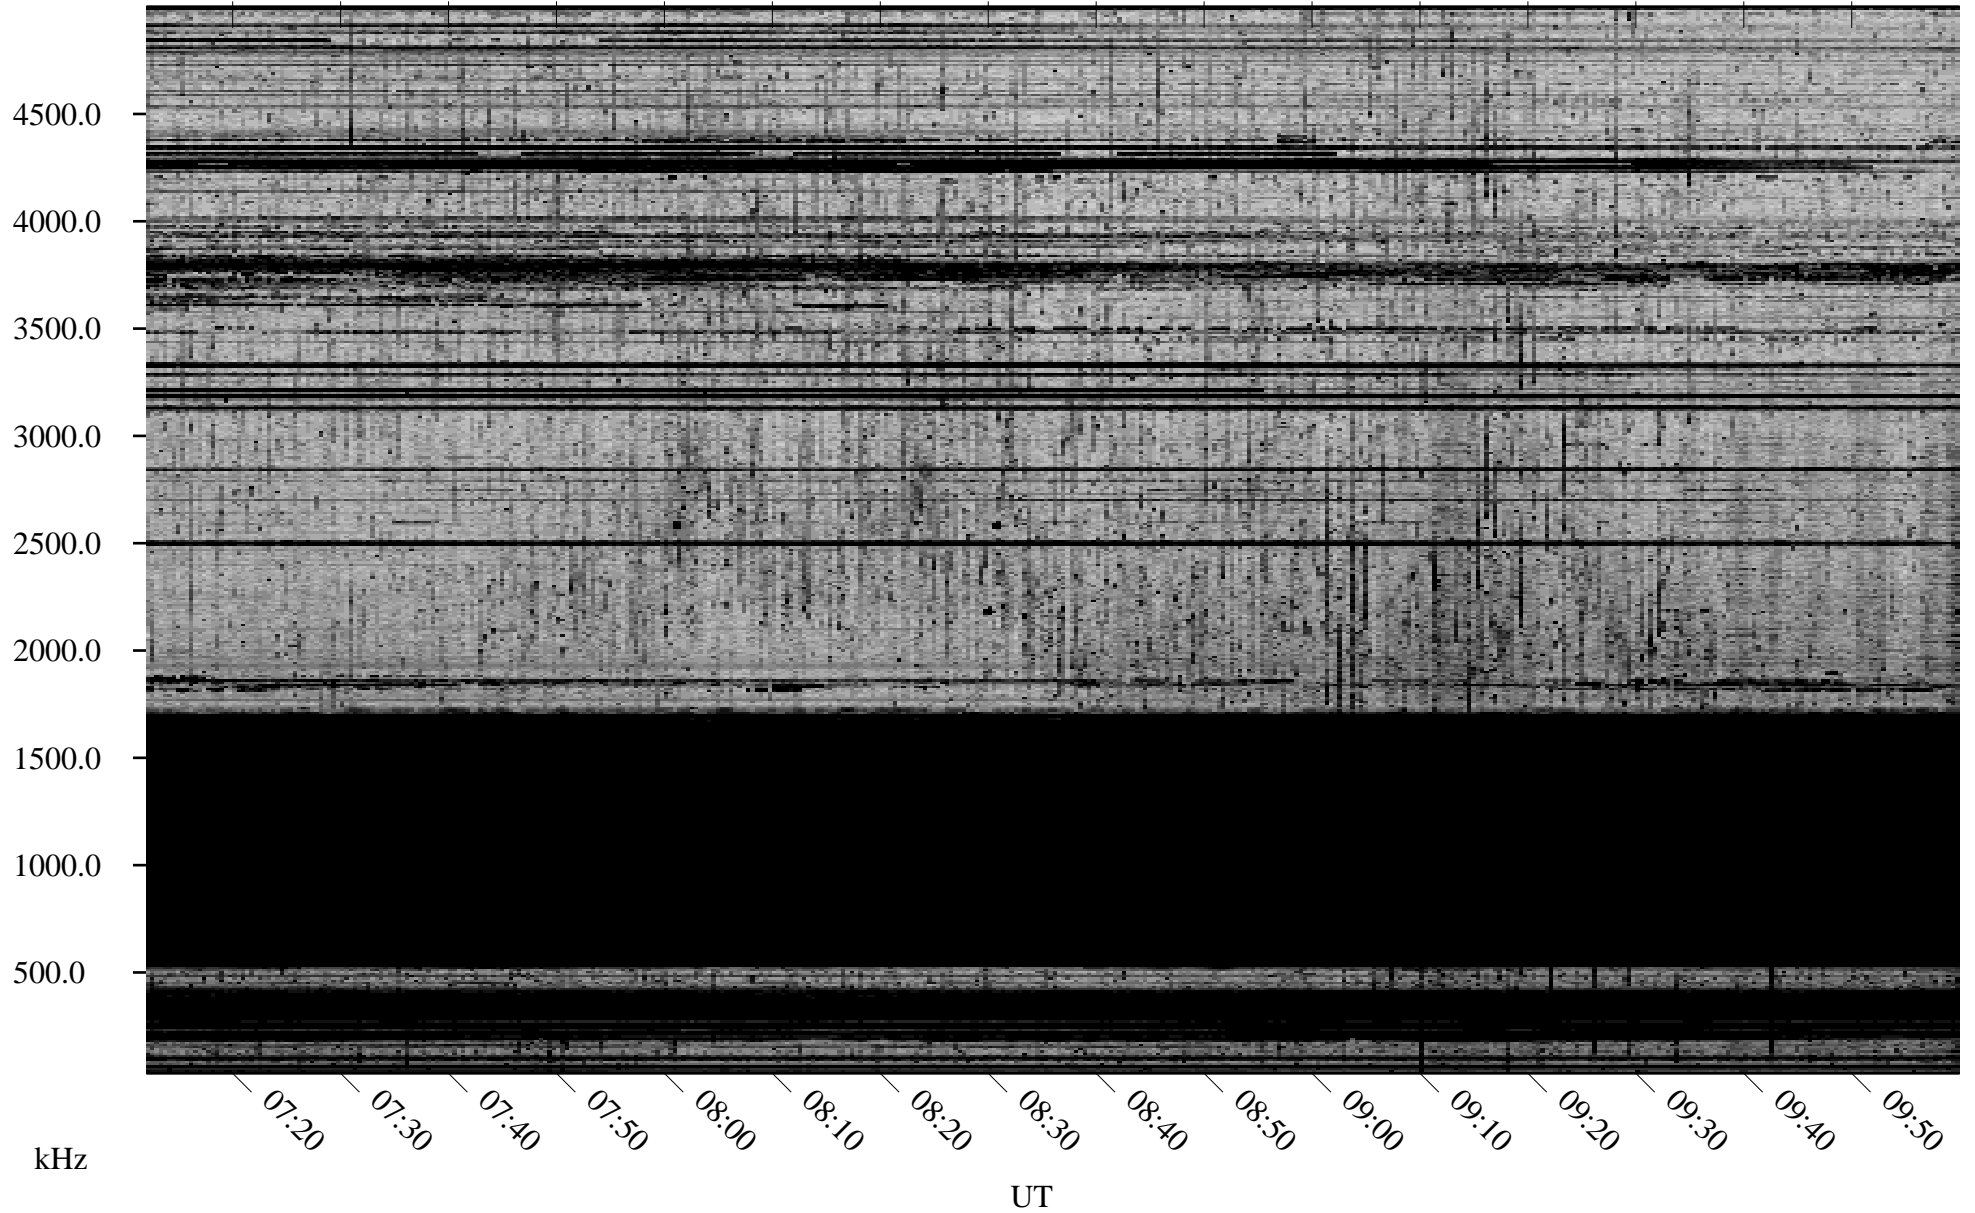

10/25/2008 Churchill, Manitoba

Linear Scale Black = 161 White = 15

ch08299l.r00SUm max_12

Page 1

10/25/2008 Churchill, Manitoba

Linear Scale Black = 161 White = 15

ch08299l.r00SUm max_12

Page 2

10/26/2008 Churchill, Manitoba

Linear Scale Black = 161 White = 15

ch08299l.r00SUm max_12

Page 3

10/26/2008 Churchill, Manitoba

Linear Scale Black = 161 White = 15

ch08299l.r00SUm max_12

Page 4

10/26/2008 Churchill, Manitoba

Linear Scale Black = 161 White = 15

ch08299l.r00SUm max_12

Page 5

10/26/2008 Churchill, Manitoba

Linear Scale Black = 161 White = 15

ch08299l.r00SUm max_12

Page 6

10/26/2008 Churchill, Manitoba

Linear Scale Black = 161 White = 15

ch08299l.r00SUm max_12

Page 7

10/26/2008 Churchill, Manitoba

Linear Scale Black = 161 White = 15

ch08299l.r00SUm max_12

Page 8