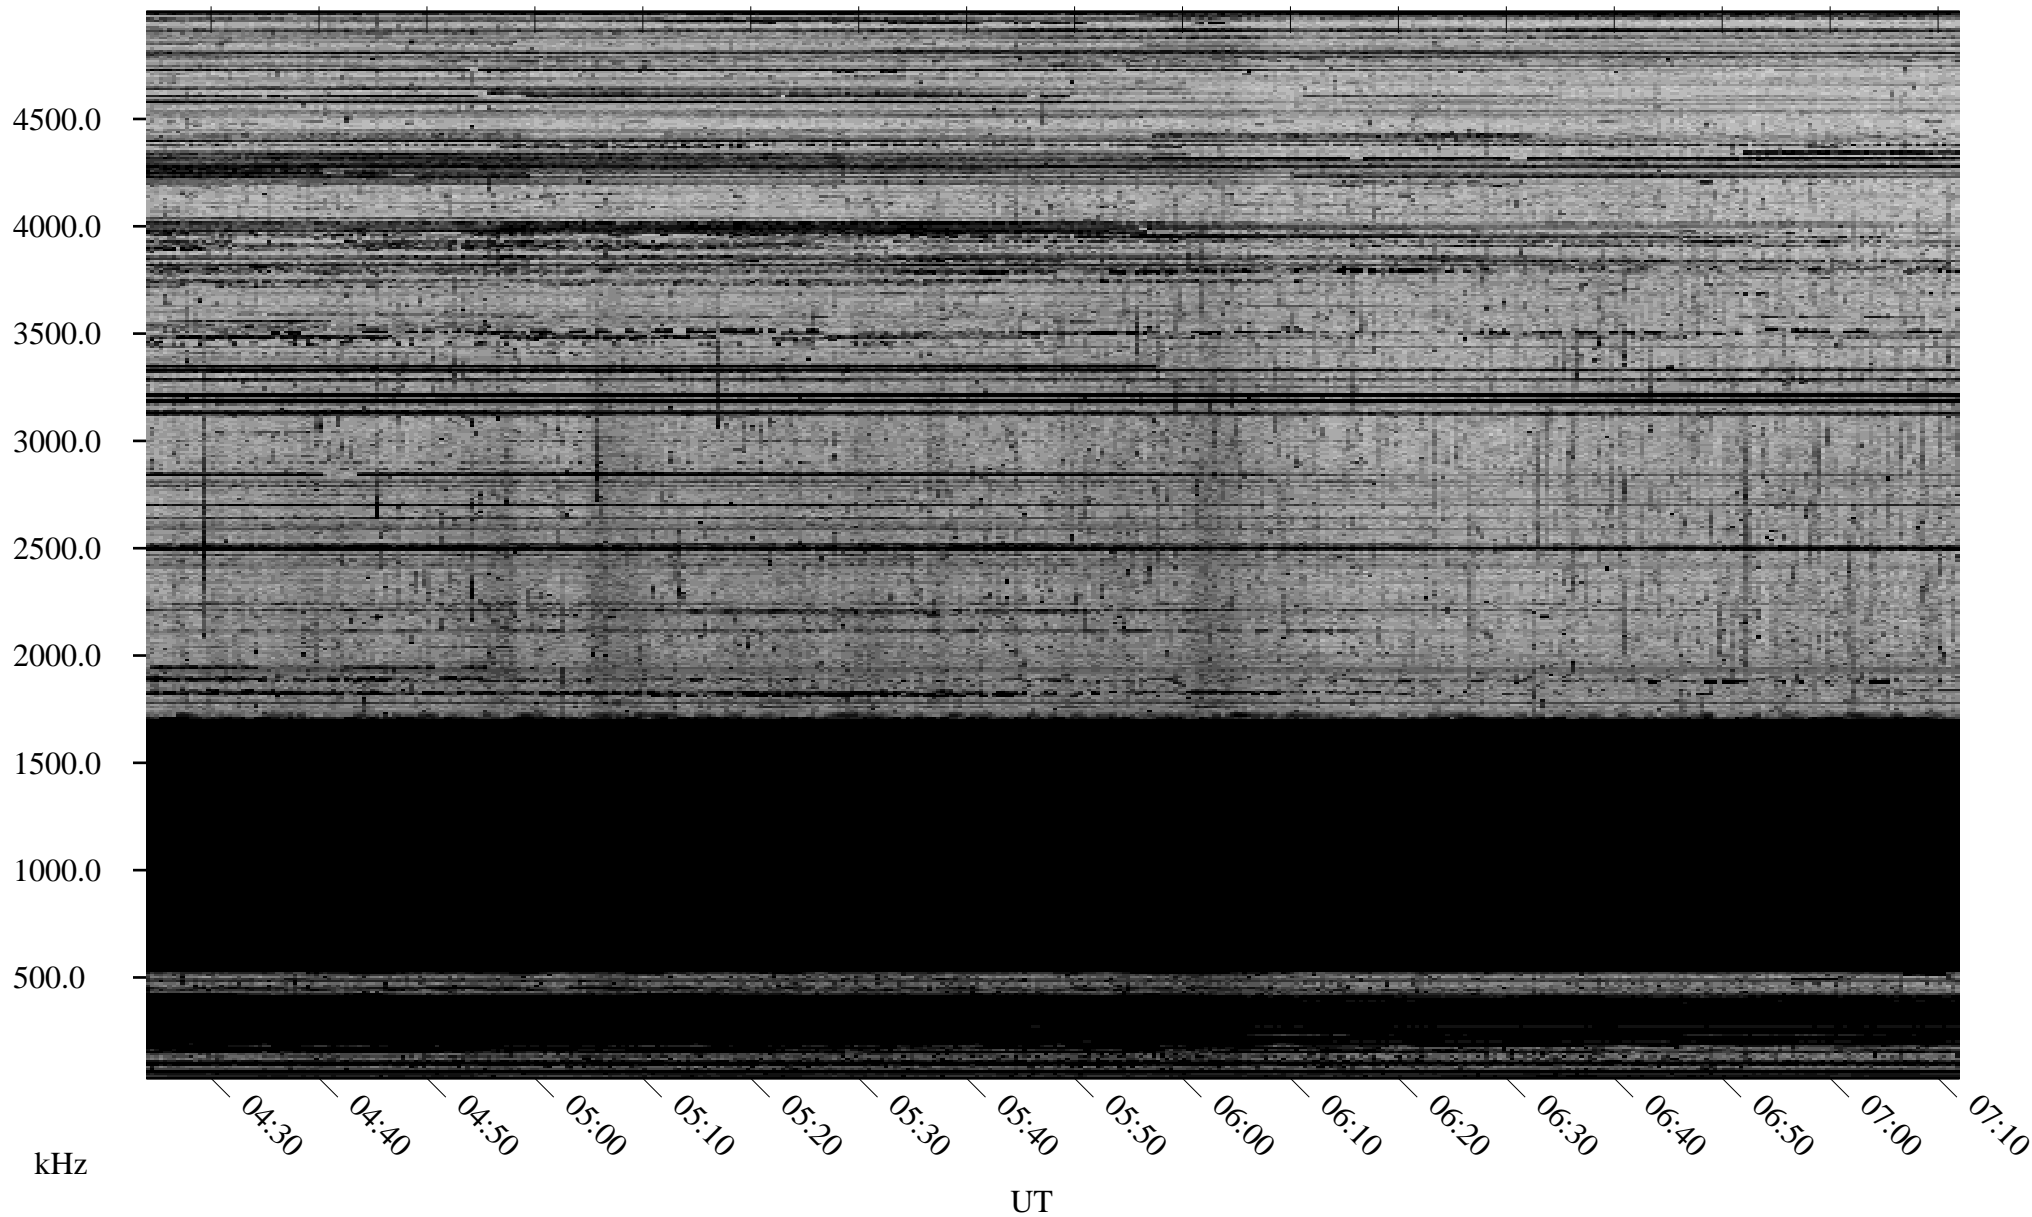

# 10/26/2008 Churchill, Manitoba

Linear Scale    Black = 161    White = 15

ch08300l.r00SUm max\_12

Page 1

# 10/26/2008 Churchill, Manitoba

Linear Scale    Black = 161    White = 15

ch08300l.r00SUm max\_12

Page 2

# 10/27/2008 Churchill, Manitoba

Linear Scale    Black = 161    White = 15

ch08300l.r00SUm max\_12

Page 3

# 10/27/2008 Churchill, Manitoba

Linear Scale    Black = 161    White = 15

ch08300l.r00SUm max\_12

Page 4