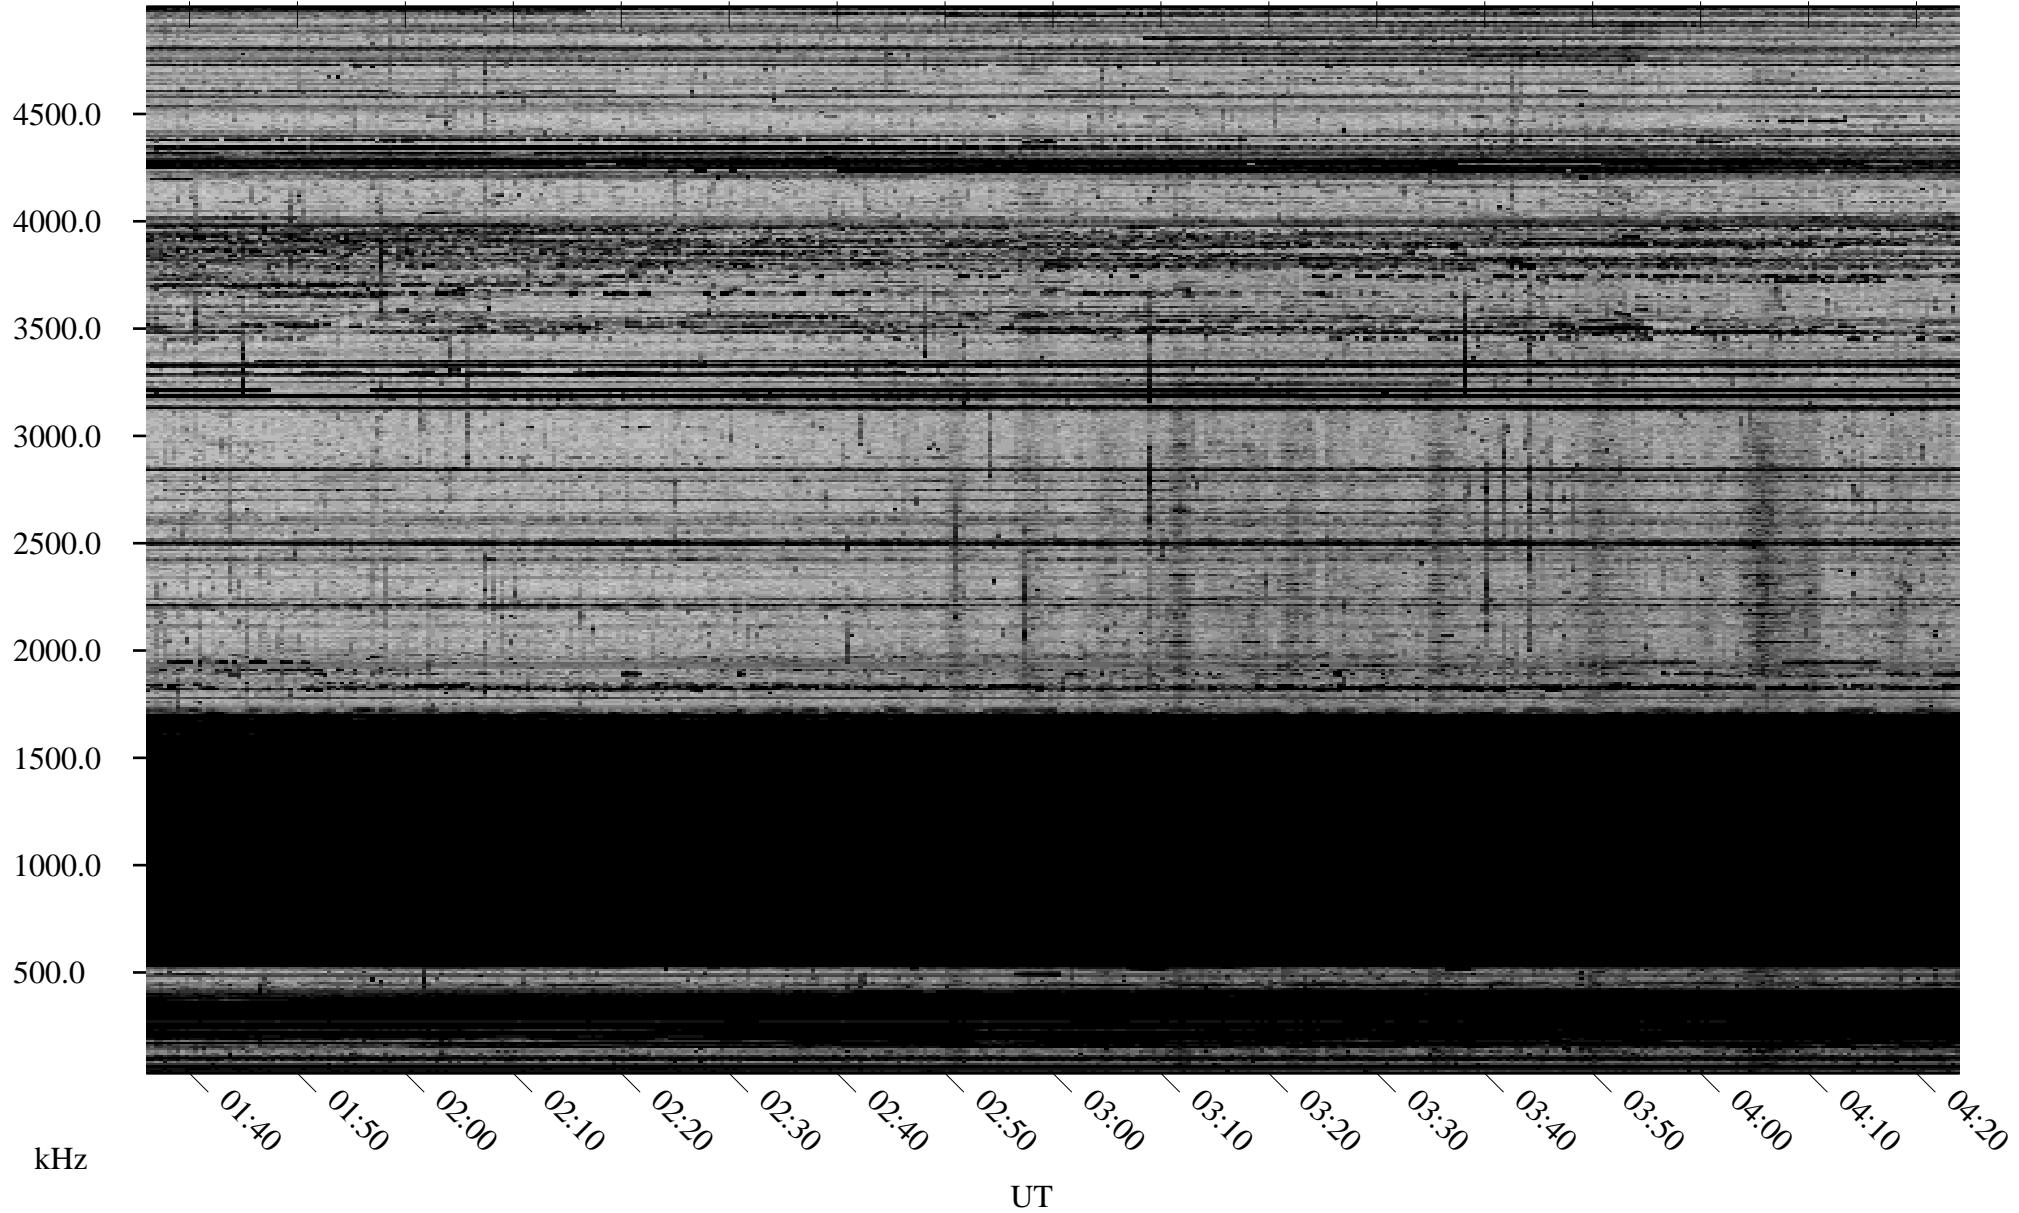

# 10/26/2008 Churchill, Manitoba

Linear Scale    Black = 161    White = 15

ch08300l.r00SUm max\_12

Page 1

# 10/26/2008 Churchill, Manitoba

Linear Scale    Black = 161    White = 15

ch08300l.r00SUm max\_12

Page 2

# 10/27/2008 Churchill, Manitoba

Linear Scale    Black = 161    White = 15

ch08300l.r00SUm max\_12

Page 3

# 10/27/2008 Churchill, Manitoba

Linear Scale    Black = 161    White = 15

ch08300l.r00SUm max\_12

Page 4