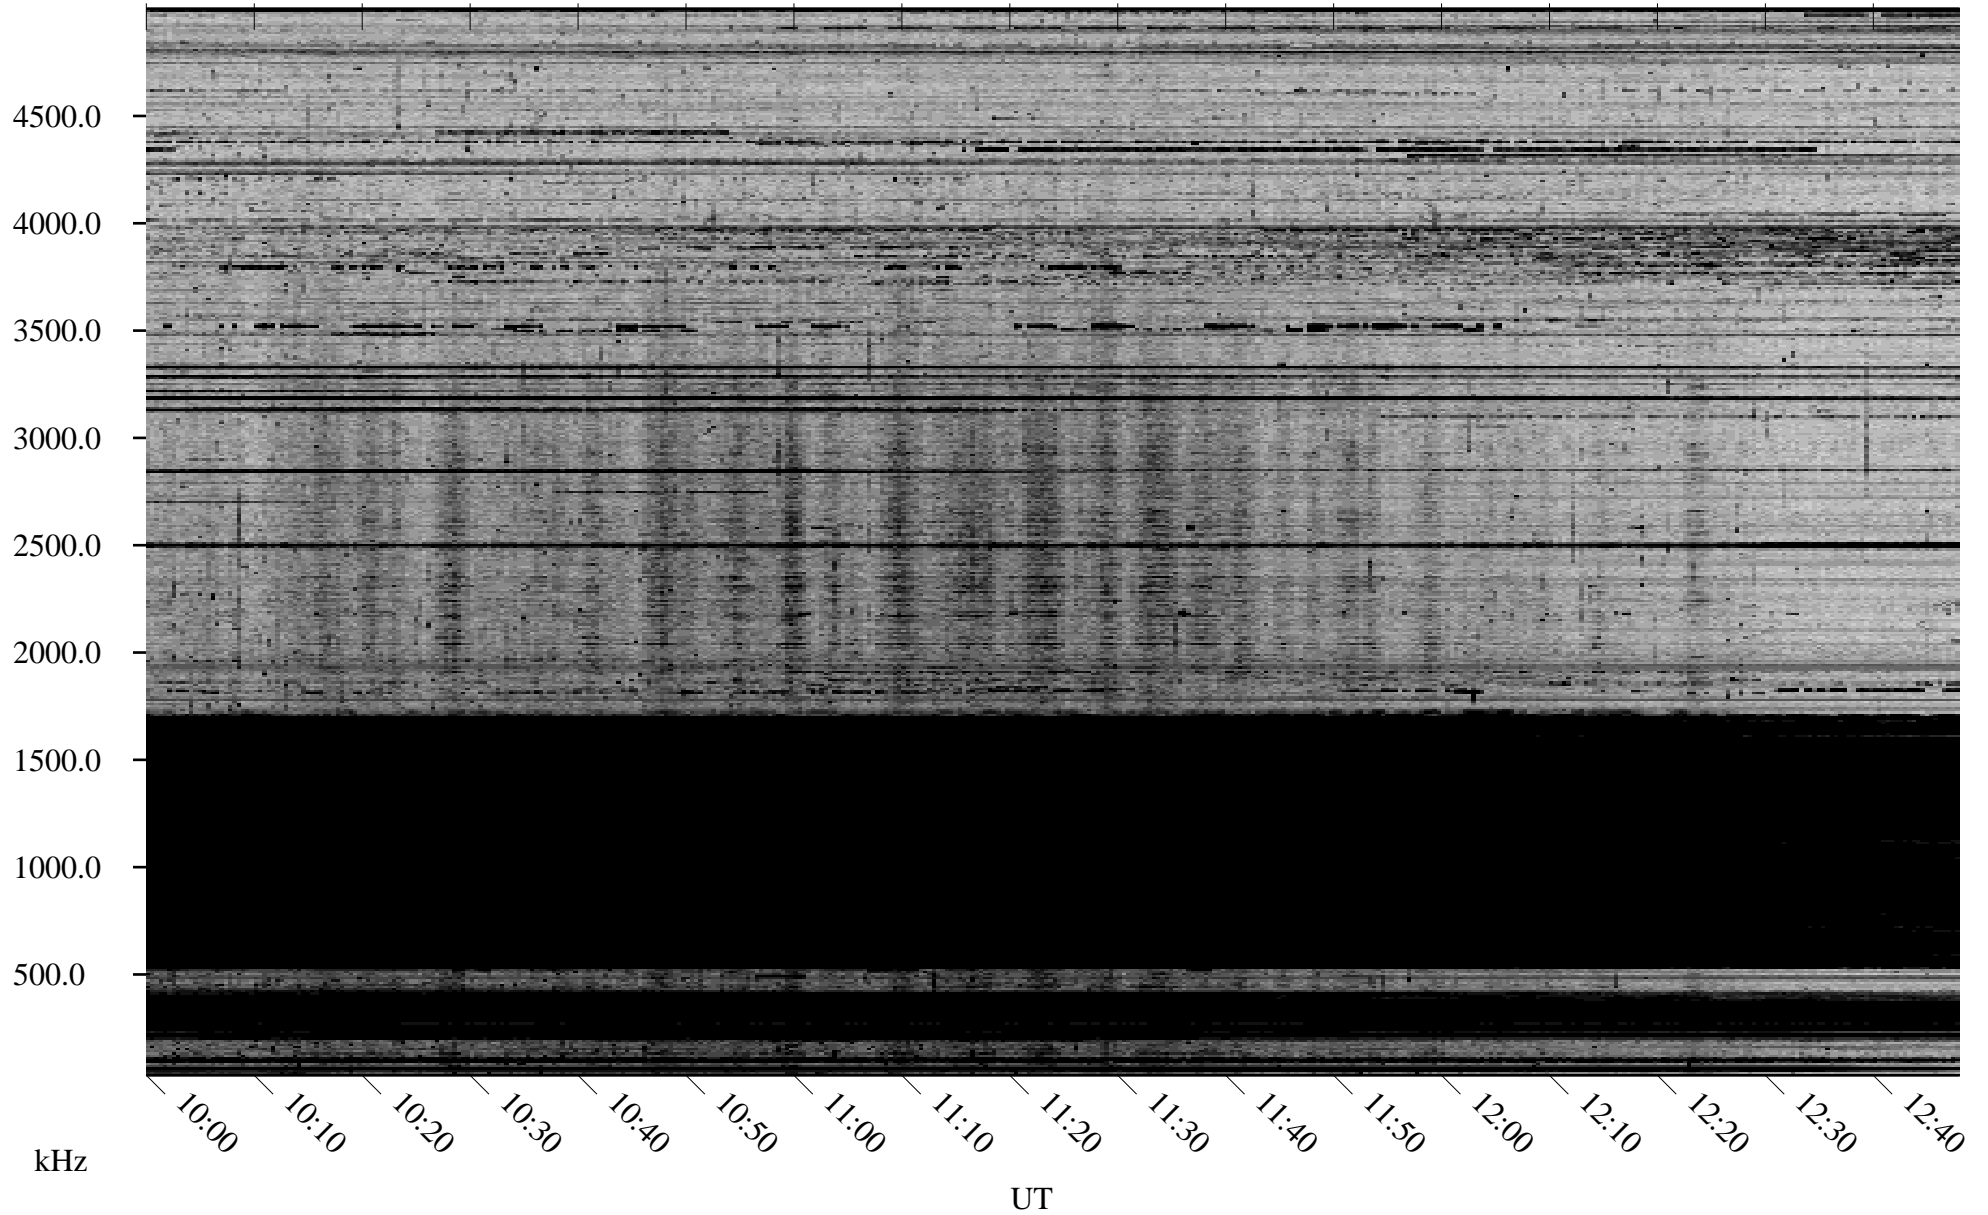

# 10/27/2008 Churchill, Manitoba

Linear Scale    Black = 161    White = 15

ch08300l.r00SUm max\_12

Page 5

# 10/27/2008 Churchill, Manitoba

Linear Scale    Black = 161    White = 15

ch08300l.r00SUm max\_12

Page 6