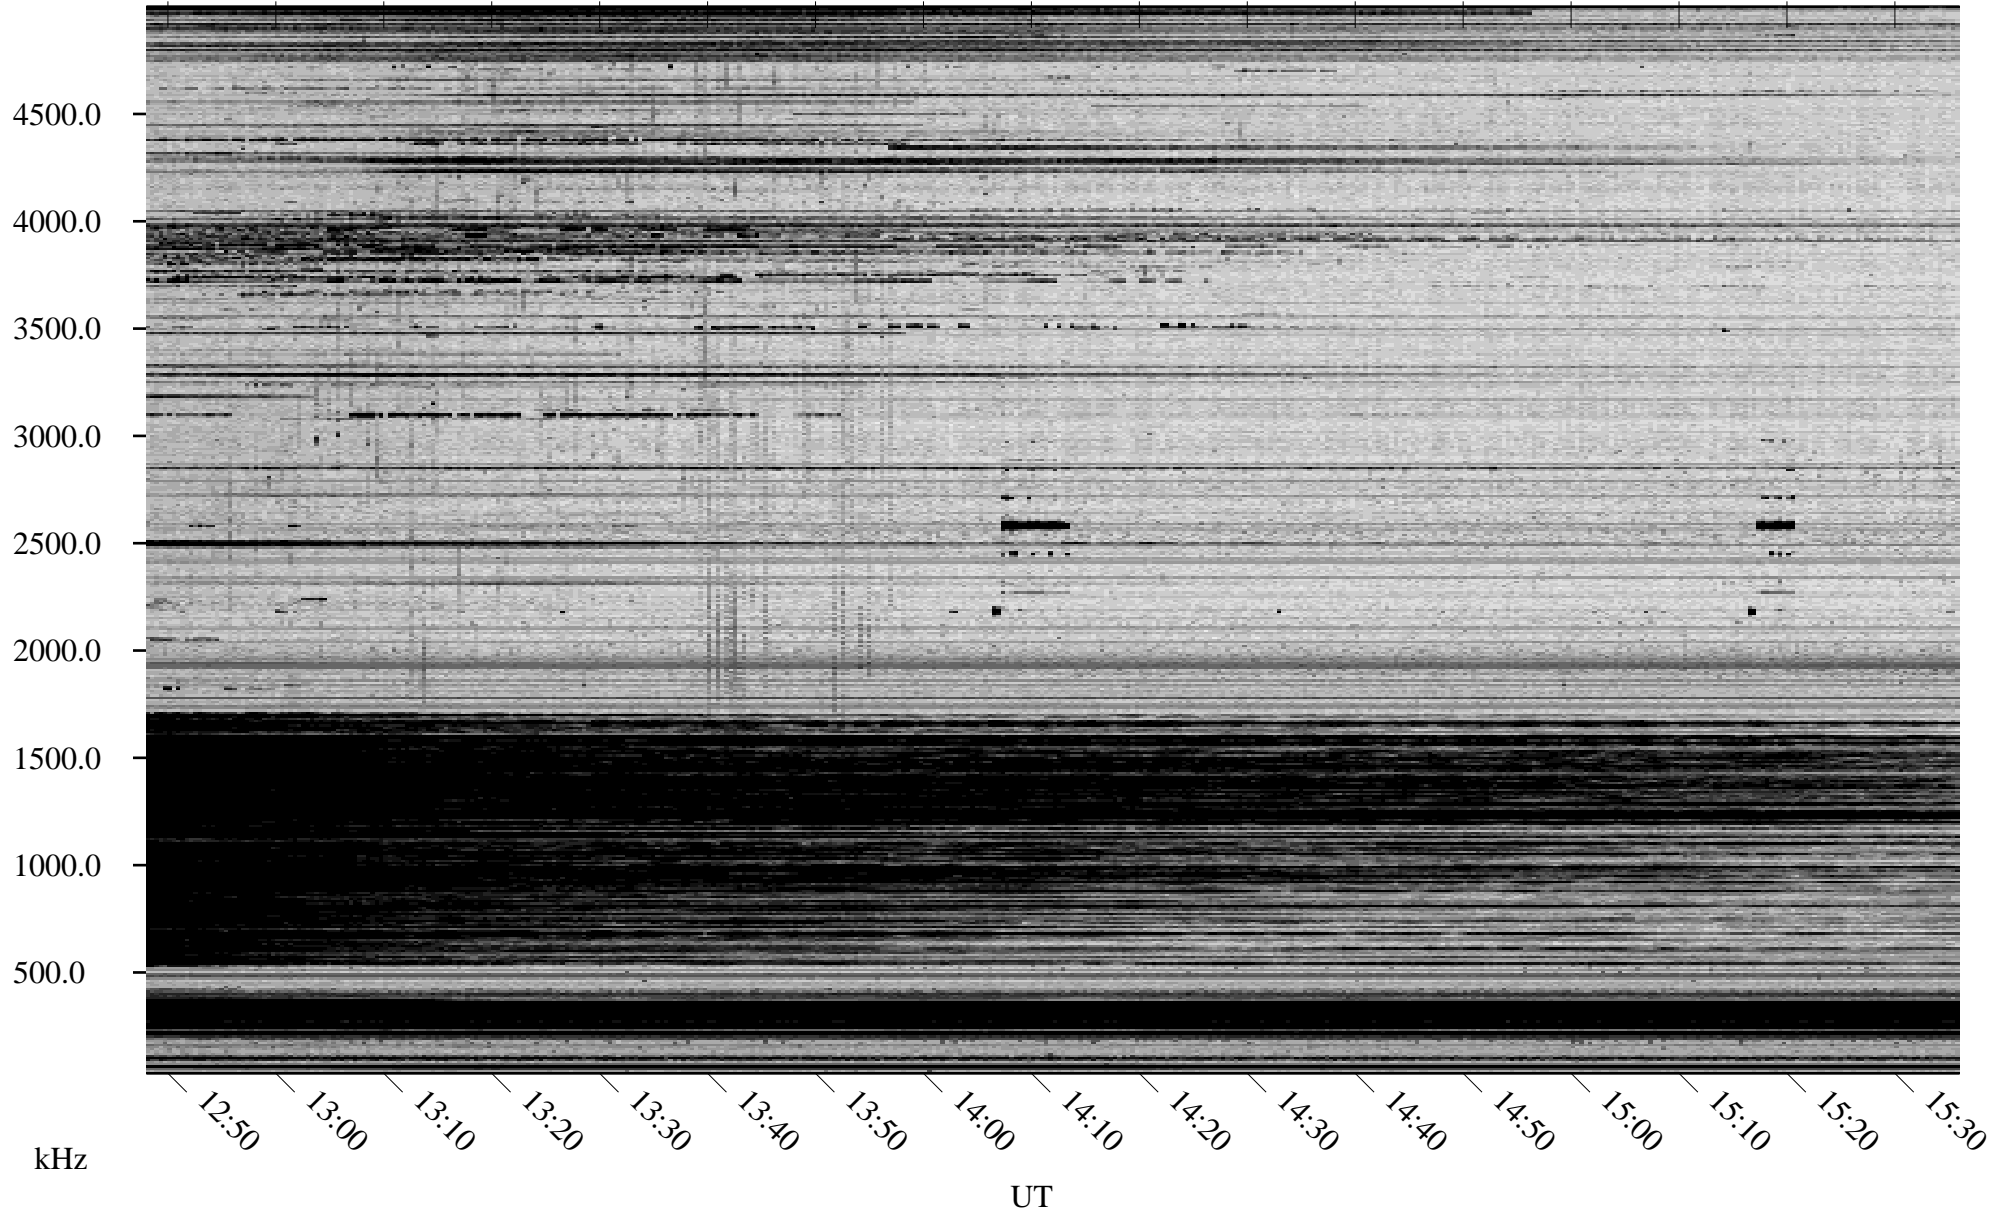

# 10/27/2008 Churchill, Manitoba

Linear Scale    Black = 161    White = 15

ch08300l.r00SUm max\_12

Page 5

# 10/27/2008 Churchill, Manitoba

Linear Scale    Black = 161    White = 15

ch08300l.r00SUm max\_12

Page 6

# 10/27/2008 Churchill, Manitoba

Linear Scale    Black = 161    White = 15

ch08300l.r00SUm max\_12

Page 7

# 10/27/2008 Churchill, Manitoba

Linear Scale    Black = 161    White = 15

ch08300l.r00SUm max\_12

Page 8