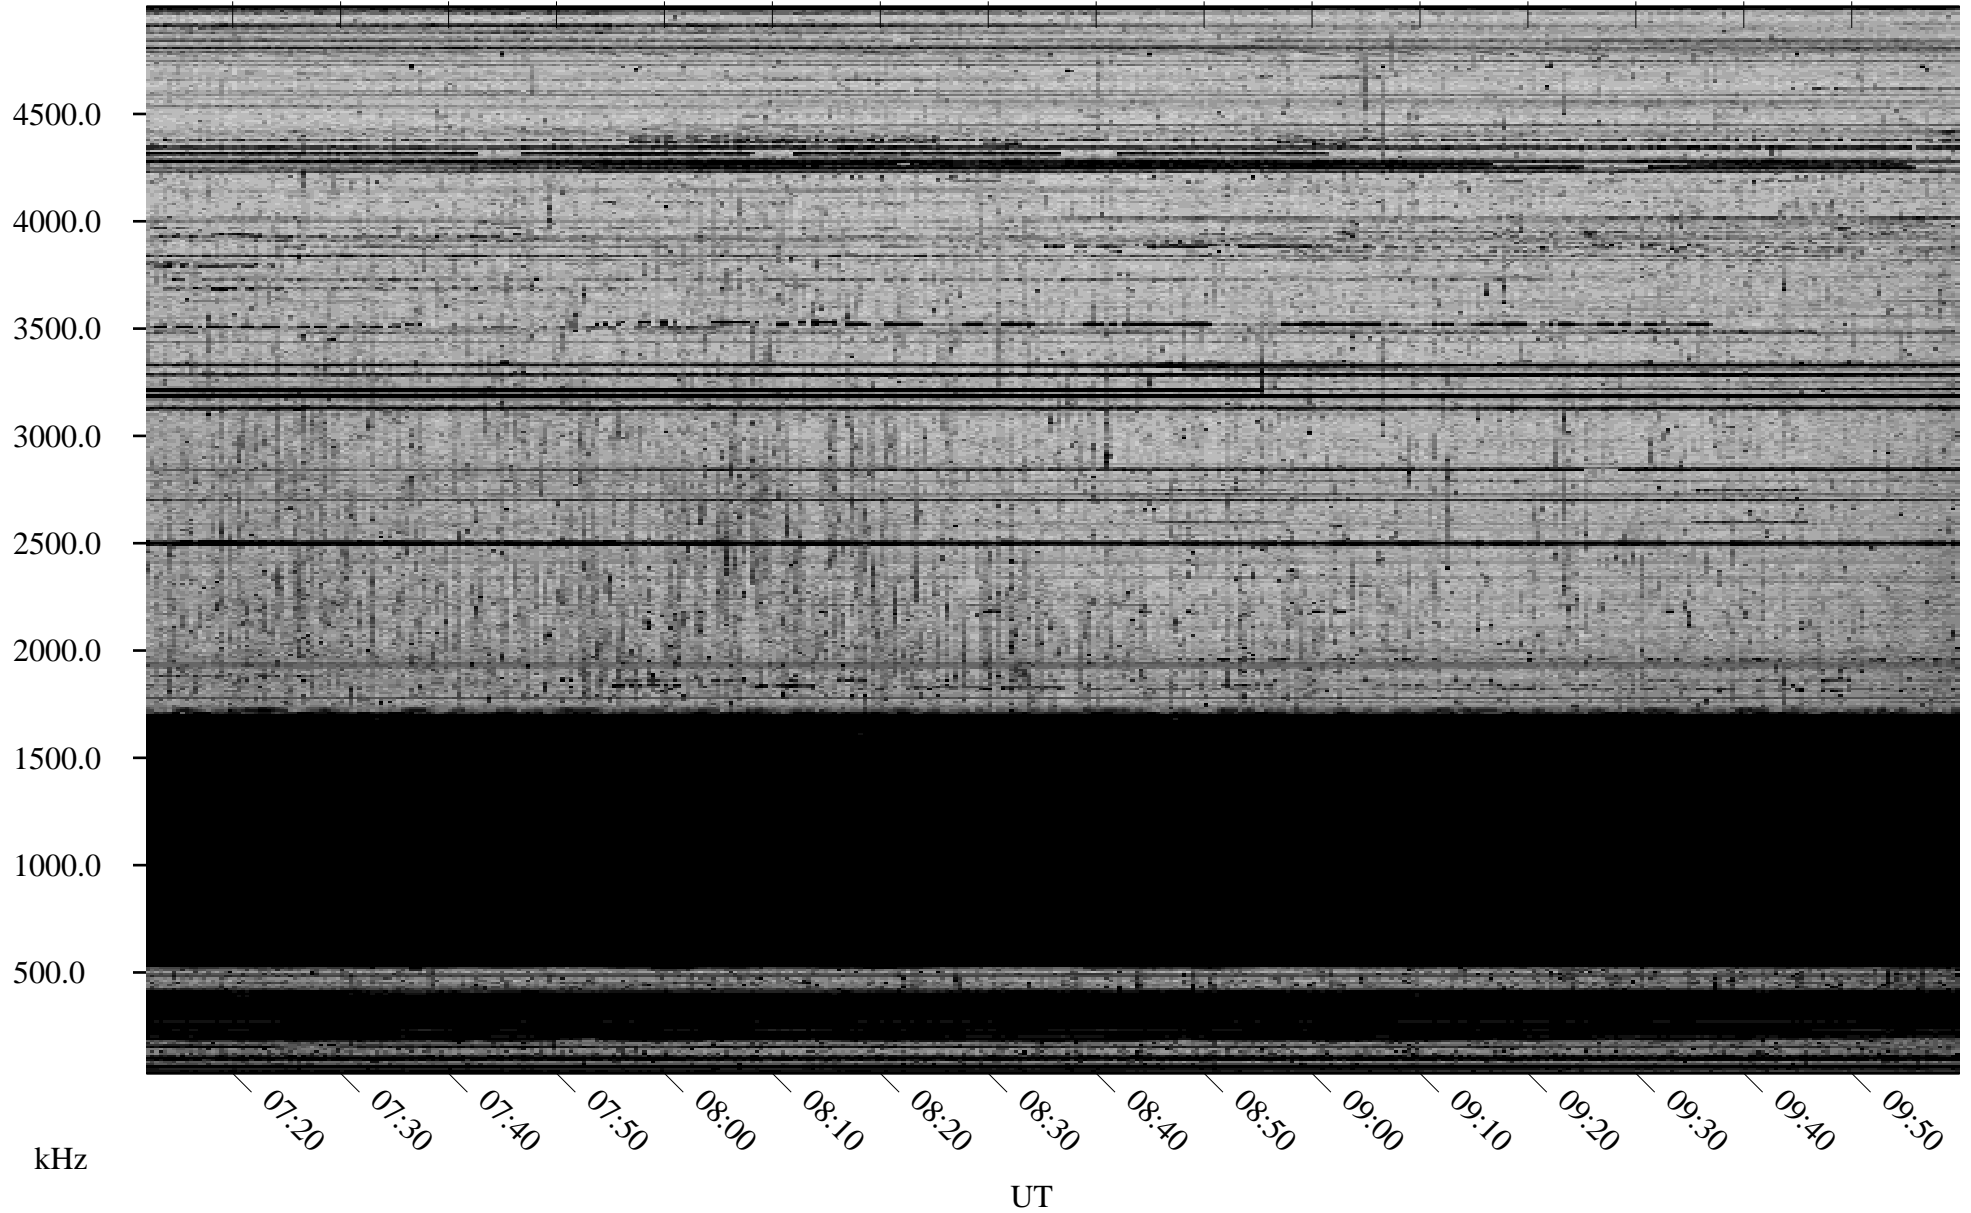

# 10/27/2008 Churchill, Manitoba

Linear Scale    Black = 161    White = 15

ch08300l.r00SUm max\_12

Page 4

# 10/27/2008 Churchill, Manitoba

Linear Scale    Black = 161    White = 15

ch08300l.r00SUm max\_12

Page 5