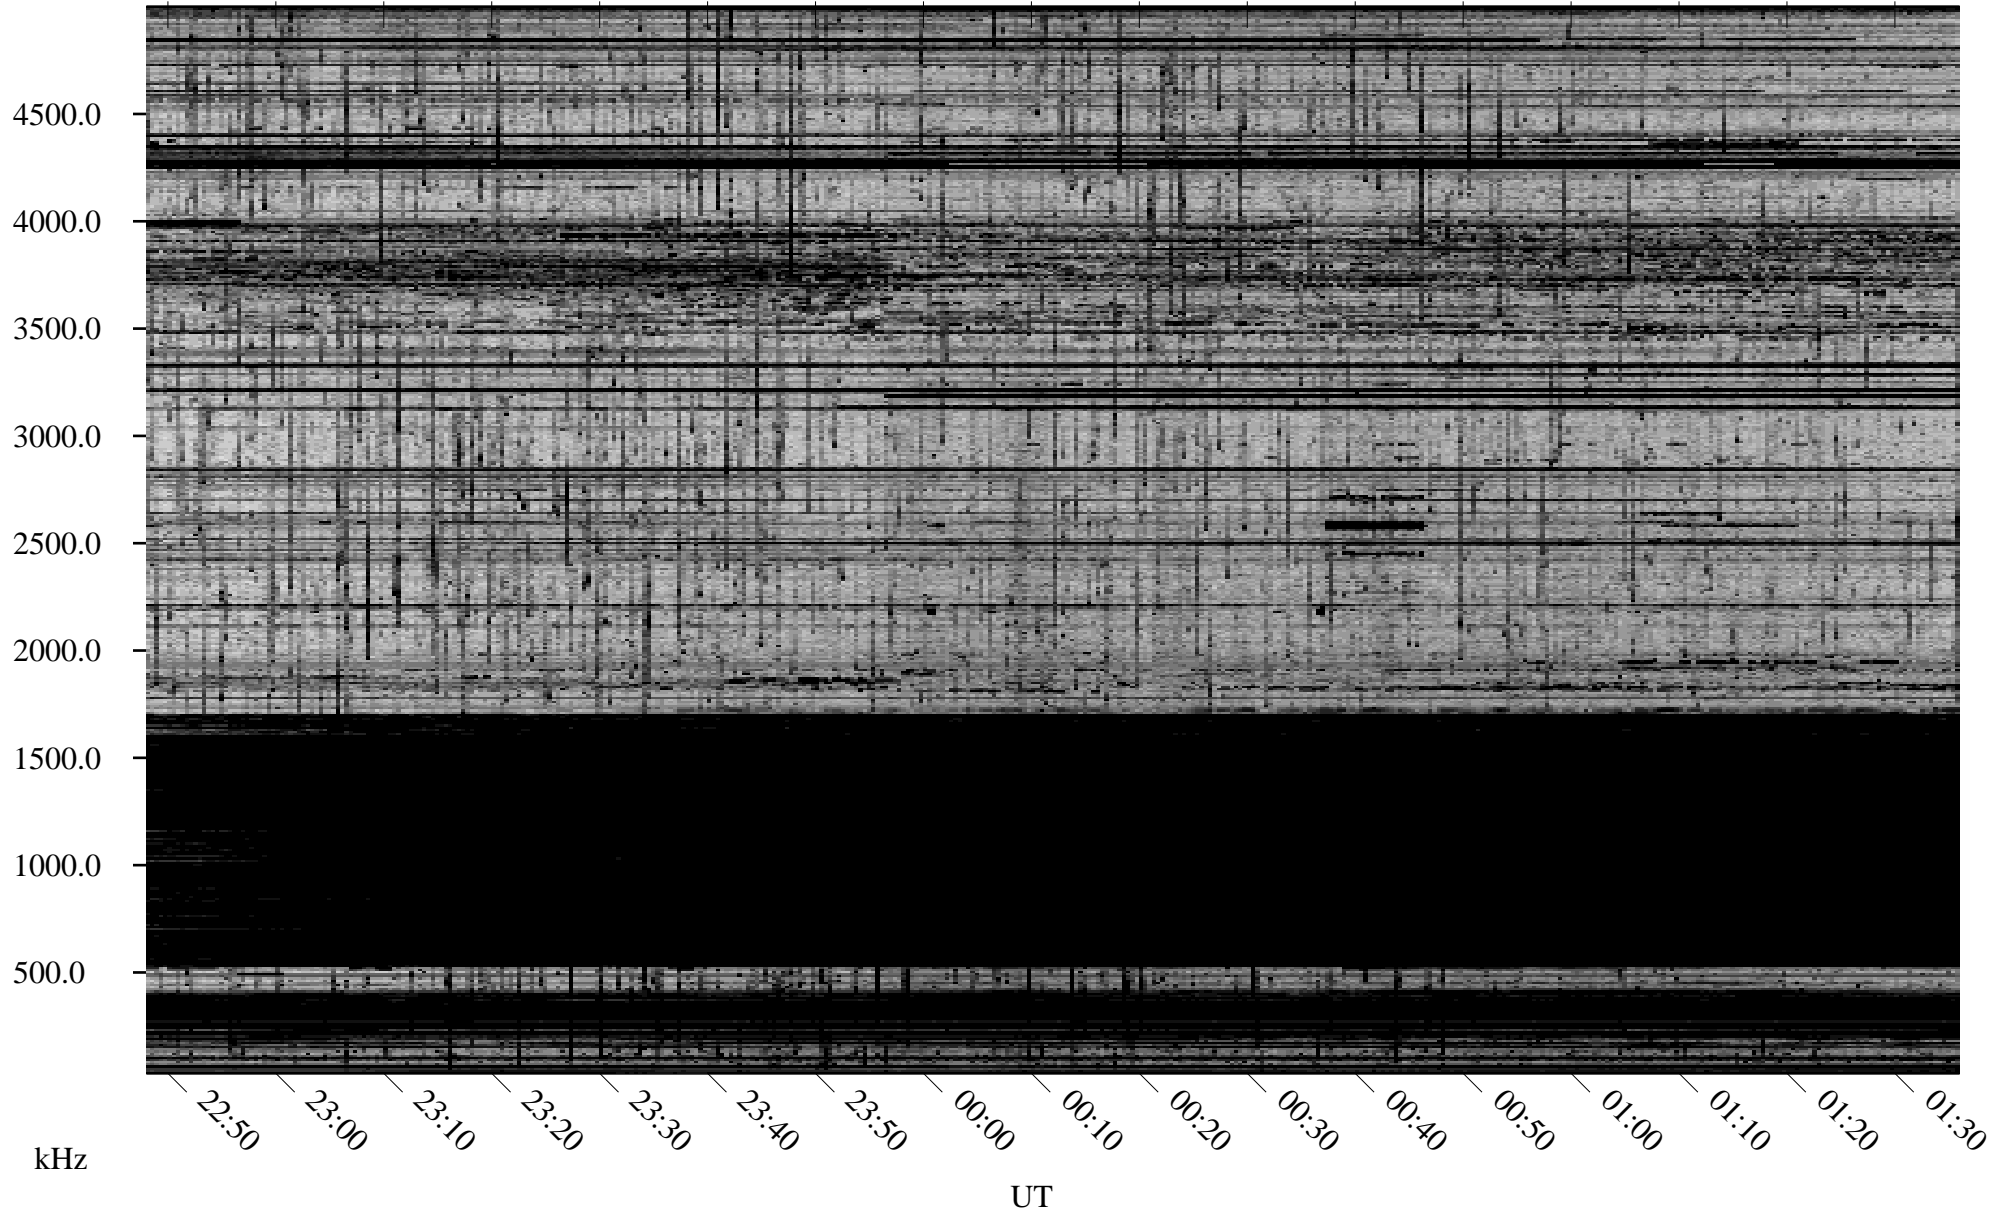

# 10/26/2008 Churchill, Manitoba

Linear Scale    Black = 161    White = 15

ch08300l.r00SUm max\_12

Page 1

# 10/26/2008 Churchill, Manitoba

Linear Scale    Black = 161    White = 15

ch08300l.r00SUm max\_12

Page 2

# 10/27/2008 Churchill, Manitoba

Linear Scale    Black = 161    White = 15

ch08300l.r00SUm max\_12

Page 3

# 10/27/2008 Churchill, Manitoba

Linear Scale    Black = 161    White = 15

ch08300l.r00SUm max\_12

Page 4