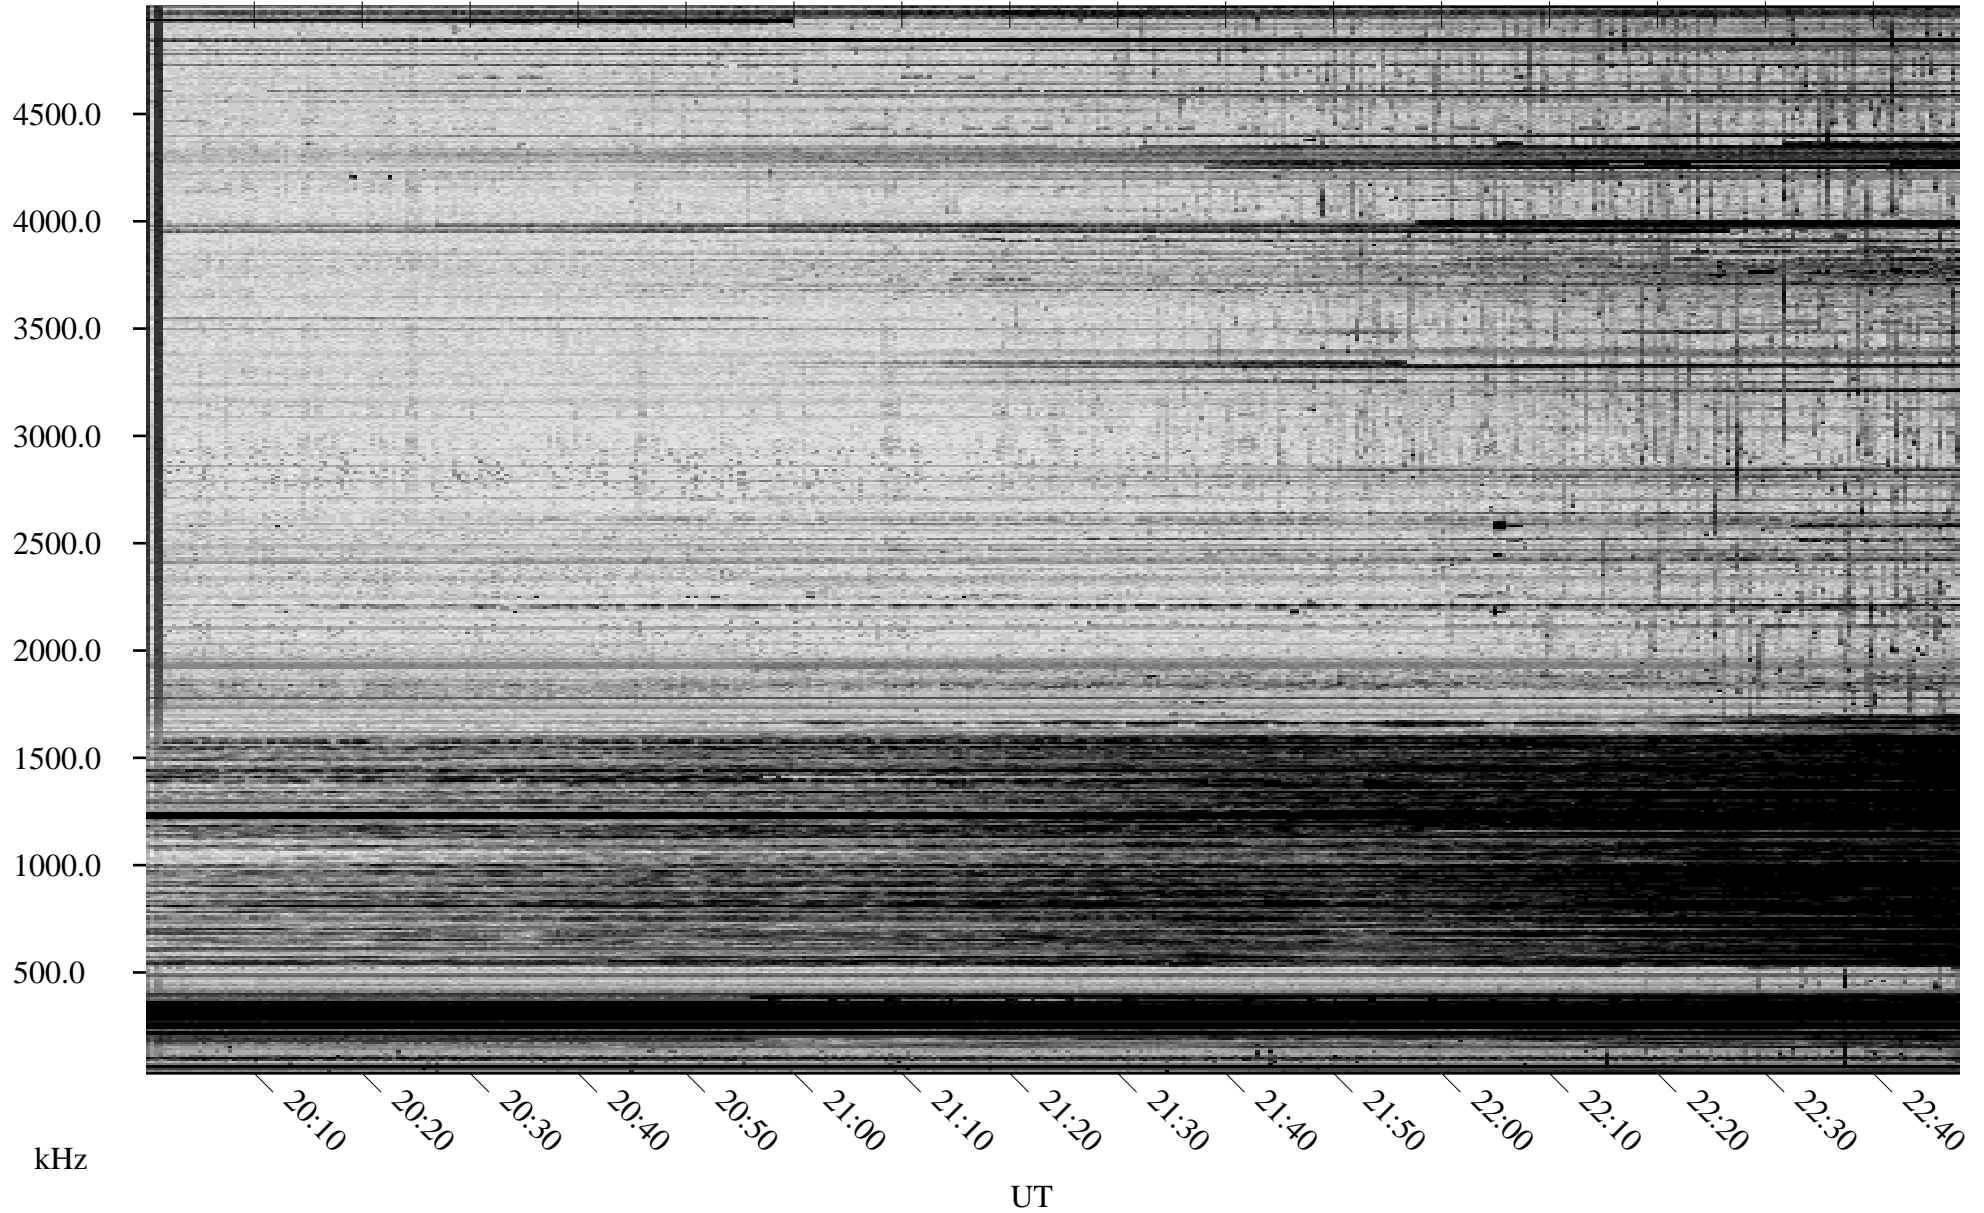

# 10/26/2008 Churchill, Manitoba

Linear Scale    Black = 161    White = 15

ch08300l.r00SUm max\_12

Page 1

# 10/26/2008 Churchill, Manitoba

Linear Scale    Black = 161    White = 15

ch08300l.r00SUm max\_12

Page 2

# 10/27/2008 Churchill, Manitoba

Linear Scale    Black = 161    White = 15

ch08300l.r00SUm max\_12

Page 3

# 10/27/2008 Churchill, Manitoba

Linear Scale    Black = 161    White = 15

ch08300l.r00SUm max\_12

Page 4