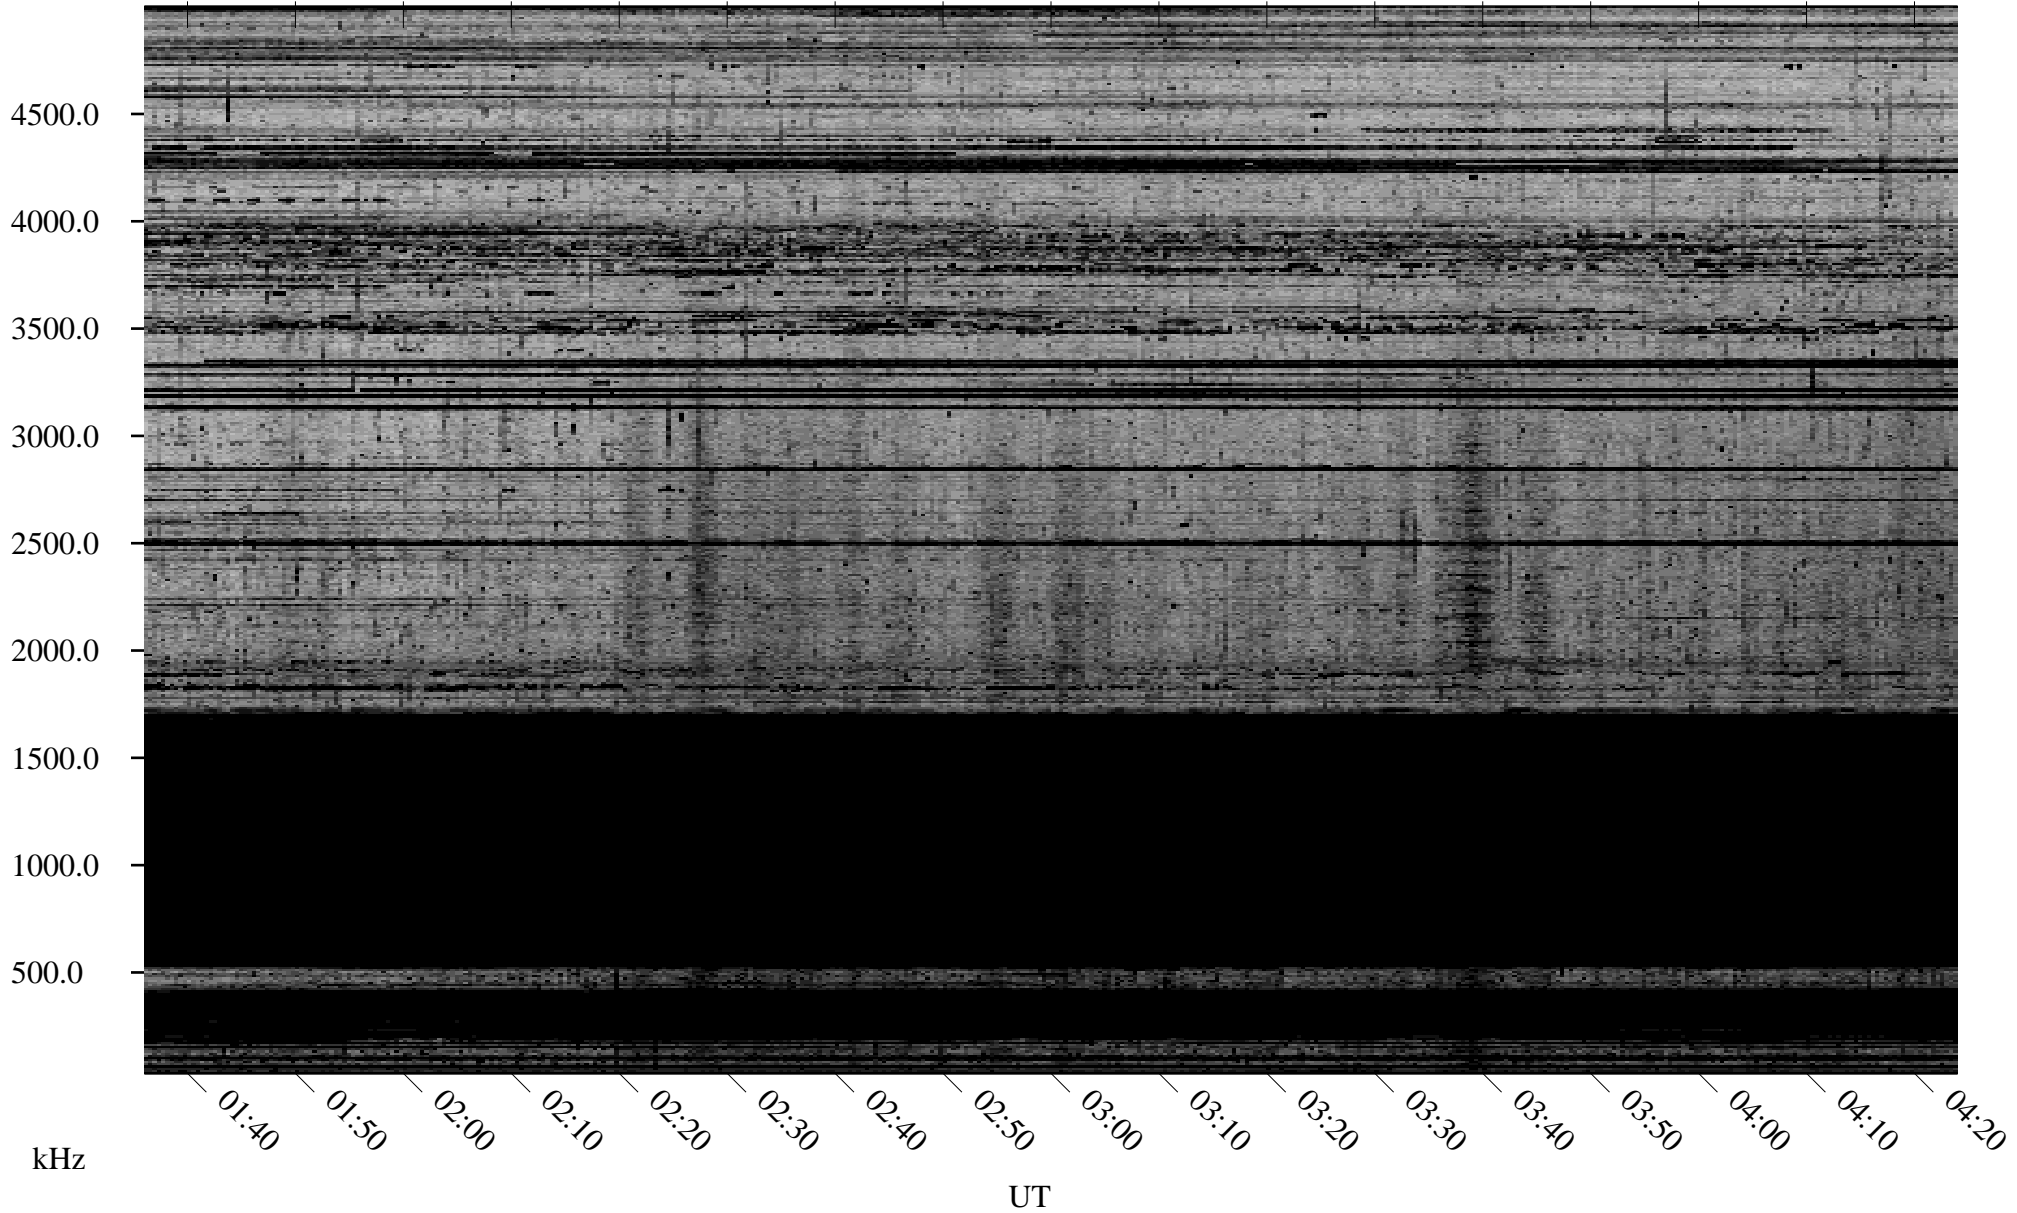

10/27/2008 Churchill, Manitoba

Linear Scale Black = 161 White = 15

ch083011.r00SUm max_12

Page 1

10/27/2008 Churchill, Manitoba

Linear Scale Black = 161 White = 15

ch083011.r00SUm max_12

Page 2

10/28/2008 Churchill, Manitoba

Linear Scale Black = 161 White = 15

ch083011.r00SUm max_12

Page 3

10/28/2008 Churchill, Manitoba

Linear Scale Black = 161 White = 15

ch083011.r00SUm max_12

Page 4

10/28/2008 Churchill, Manitoba

Linear Scale Black = 161 White = 15

ch083011.r00SUm max_12

Page 5

10/28/2008 Churchill, Manitoba

Linear Scale Black = 161 White = 15

ch083011.r00SUm max_12

Page 6

10/28/2008 Churchill, Manitoba

Linear Scale Black = 161 White = 15

ch083011.r00SUm max_12

Page 7

10/28/2008 Churchill, Manitoba

Linear Scale Black = 161 White = 15

ch083011.r00SUm max_12

Page 8