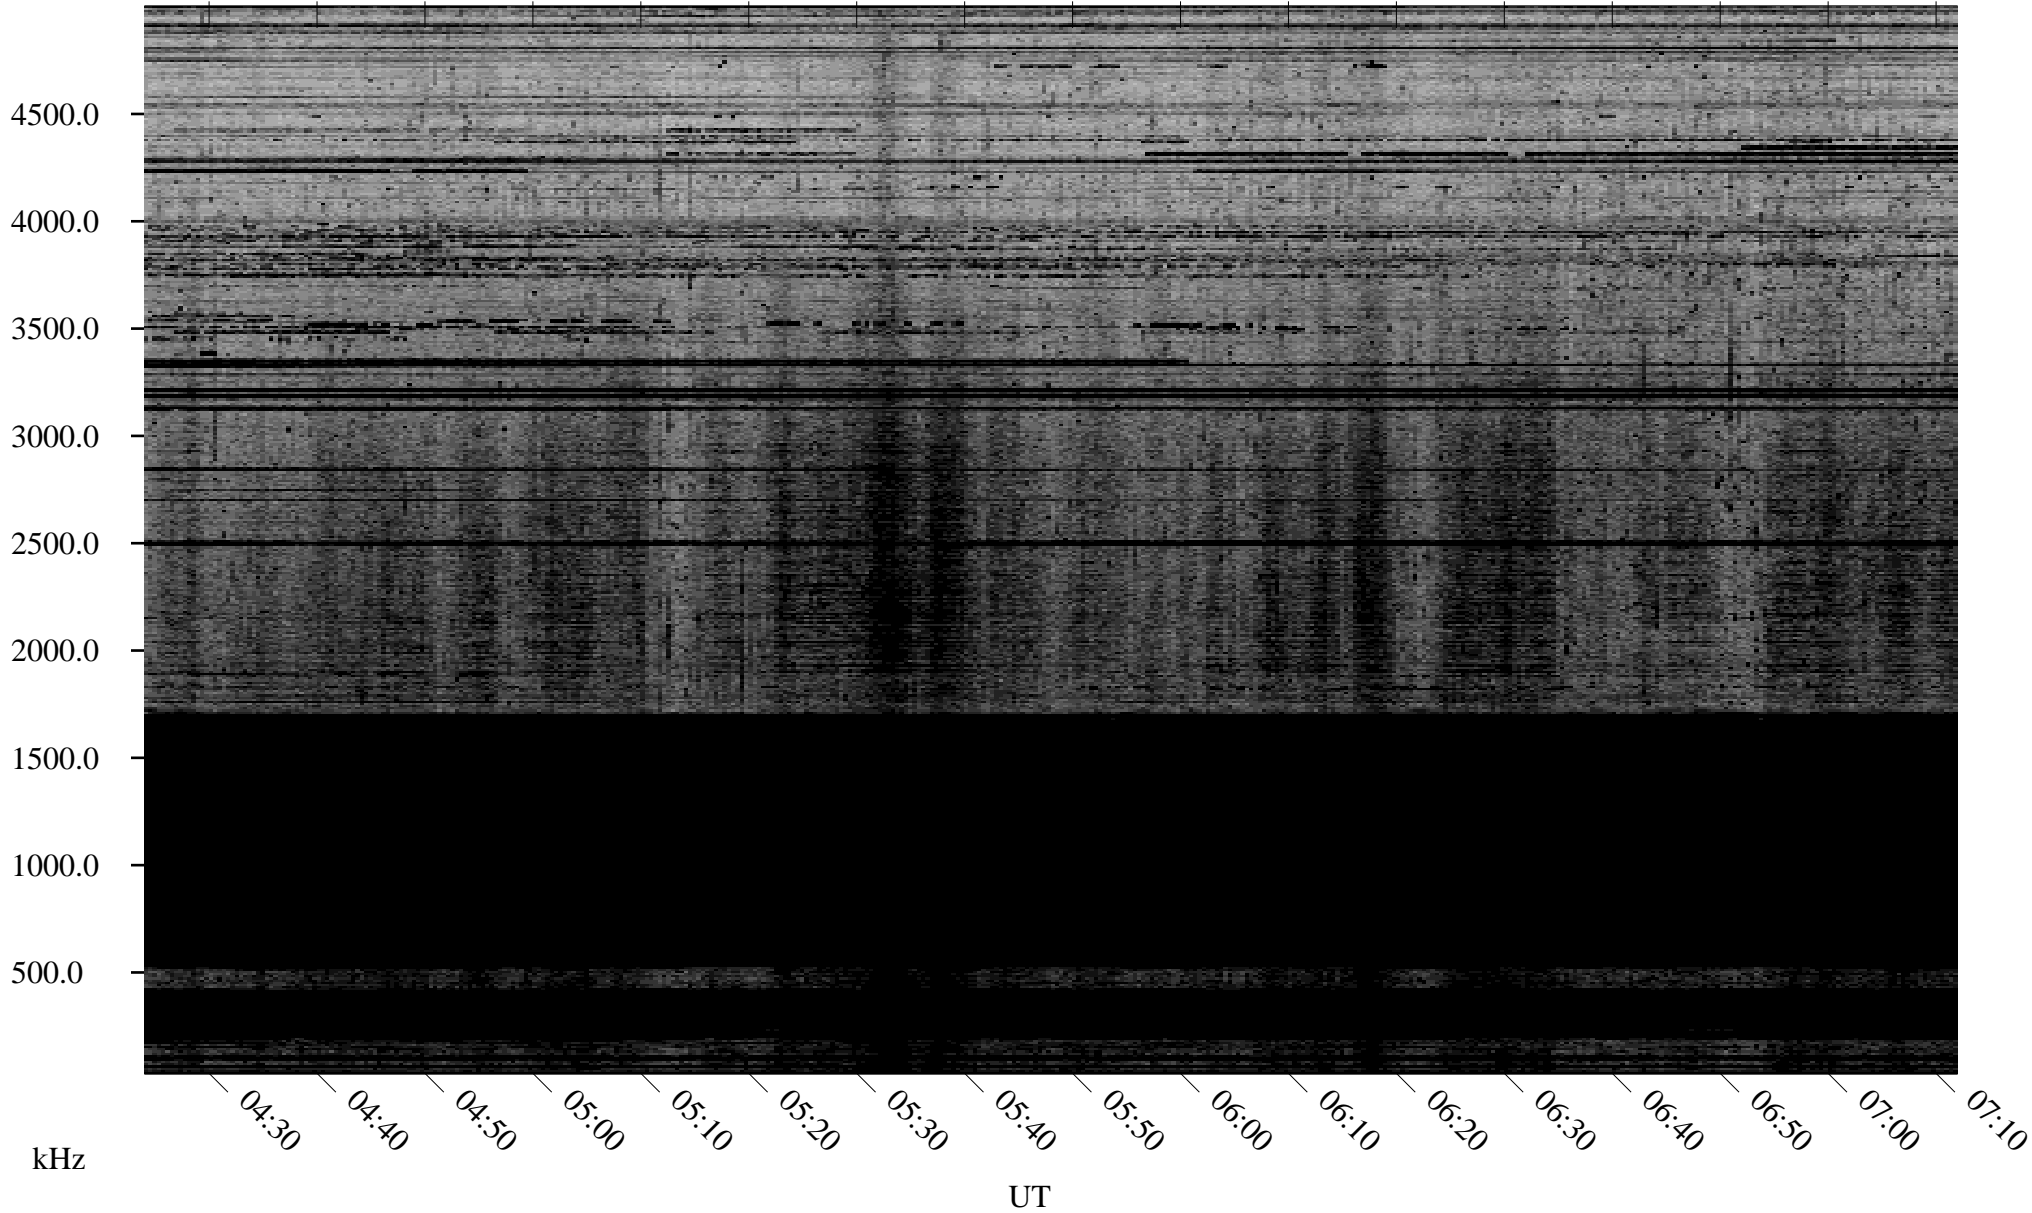

10/27/2008 Churchill, Manitoba

Linear Scale Black = 161 White = 15

ch083011.r00SUm max_12

Page 1

10/27/2008 Churchill, Manitoba

Linear Scale Black = 161 White = 15

ch083011.r00SUm max_12

Page 2

10/28/2008 Churchill, Manitoba

Linear Scale Black = 161 White = 15

ch083011.r00SUm max_12

Page 3

10/28/2008 Churchill, Manitoba

Linear Scale Black = 161 White = 15

ch083011.r00SUm max_12

Page 4

10/28/2008 Churchill, Manitoba

Linear Scale Black = 161 White = 15

ch083011.r00SUm max_12

Page 5

10/28/2008 Churchill, Manitoba

Linear Scale Black = 161 White = 15

ch083011.r00SUm max_12

Page 6

10/28/2008 Churchill, Manitoba

Linear Scale Black = 161 White = 15

ch083011.r00SUm max_12

Page 7

10/28/2008 Churchill, Manitoba

Linear Scale Black = 161 White = 15

ch083011.r00SUm max_12

Page 8