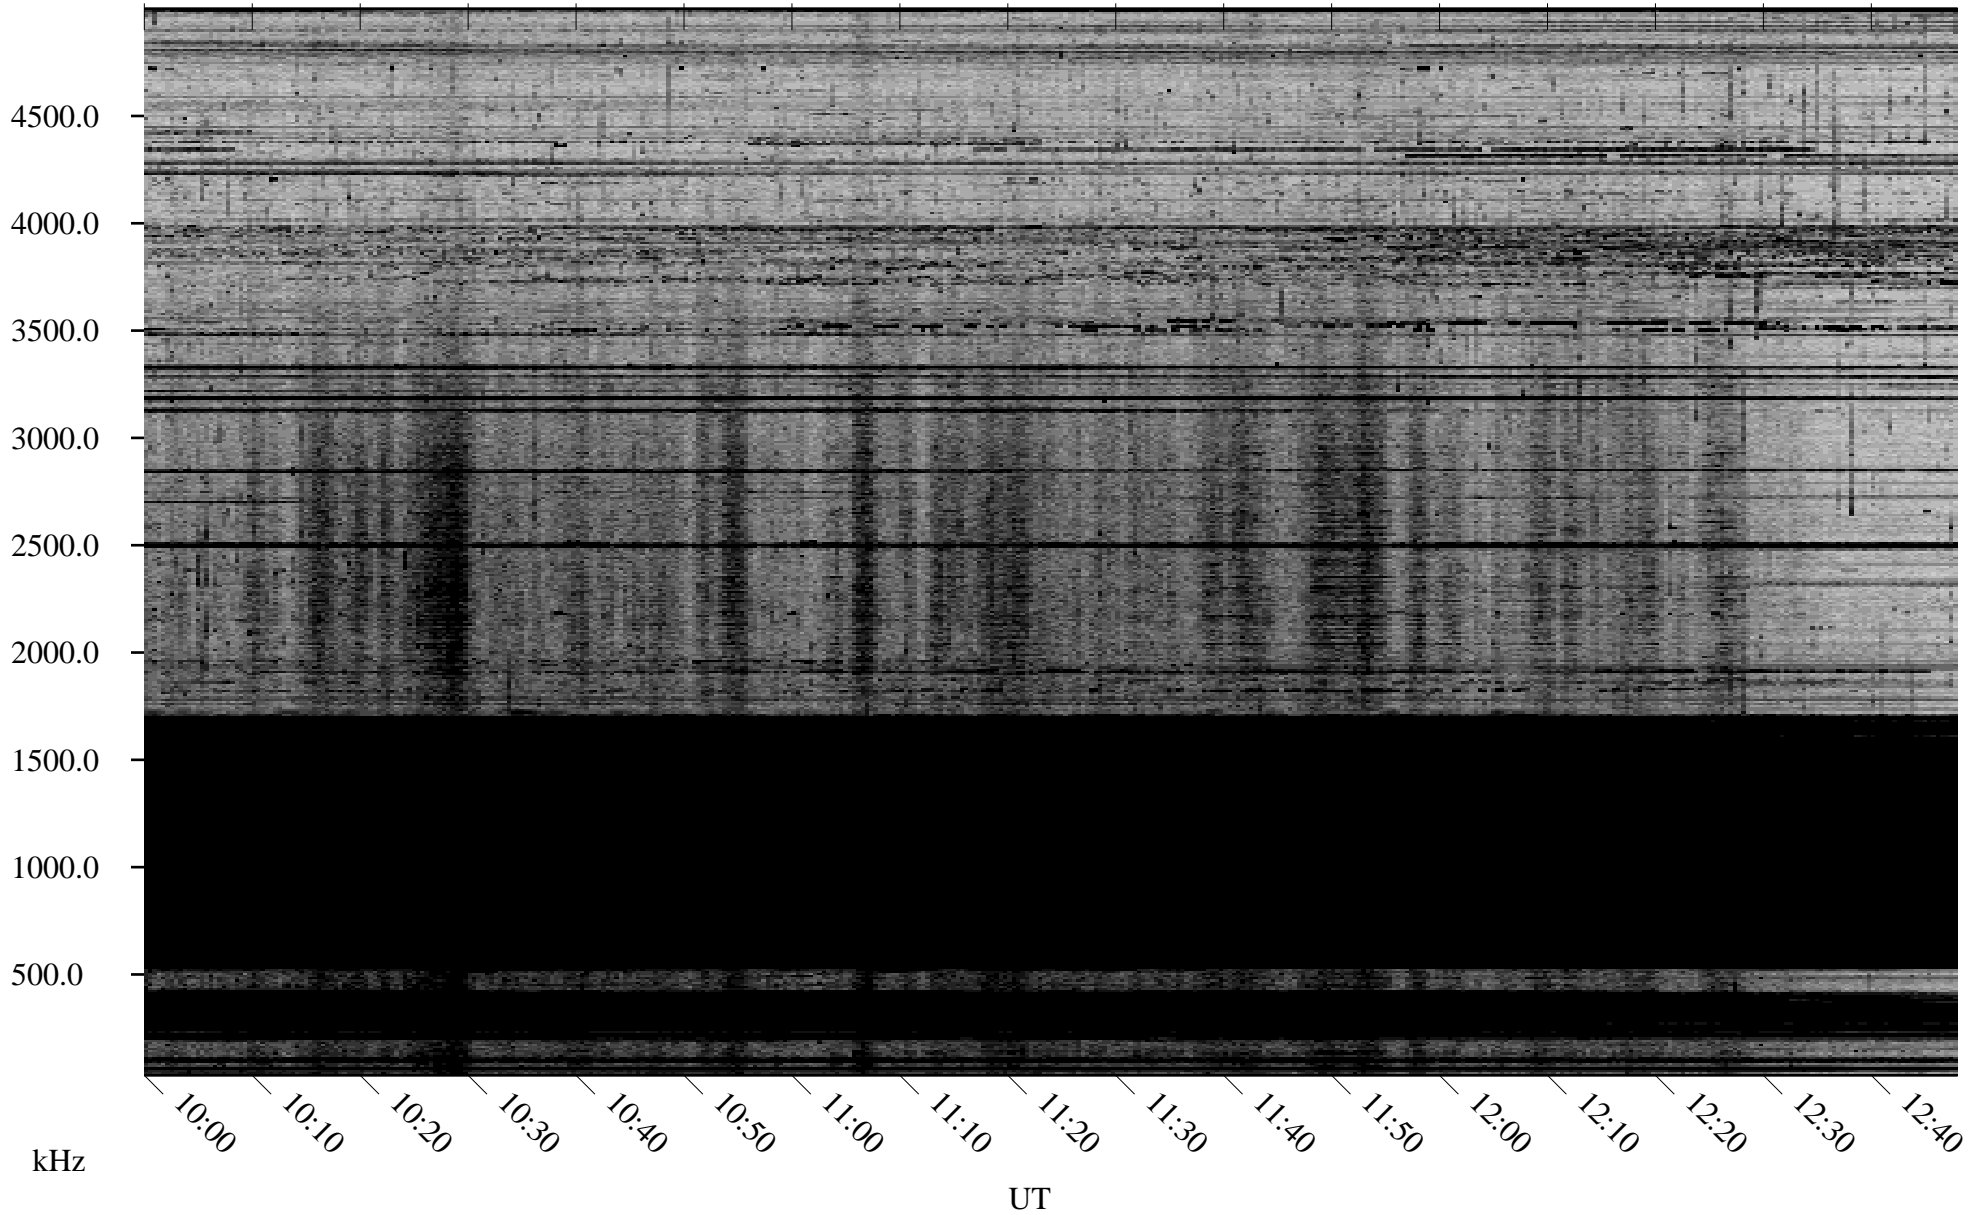

10/27/2008 Churchill, Manitoba

Linear Scale Black = 161 White = 15

ch083011.r00SUm max_12

Page 1

10/27/2008 Churchill, Manitoba

Linear Scale Black = 161 White = 15

ch083011.r00SUm max_12

Page 2

10/28/2008 Churchill, Manitoba

Linear Scale Black = 161 White = 15

ch083011.r00SUm max_12

Page 3

10/28/2008 Churchill, Manitoba

Linear Scale Black = 161 White = 15

ch083011.r00SUm max_12

Page 4

10/28/2008 Churchill, Manitoba

Linear Scale Black = 161 White = 15

ch083011.r00SUm max_12

Page 5

10/28/2008 Churchill, Manitoba

Linear Scale Black = 161 White = 15

ch083011.r00SUm max_12

Page 6

10/28/2008 Churchill, Manitoba

Linear Scale Black = 161 White = 15

ch083011.r00SUm max_12

Page 7

10/28/2008 Churchill, Manitoba

Linear Scale Black = 161 White = 15

ch083011.r00SUm max_12

Page 8