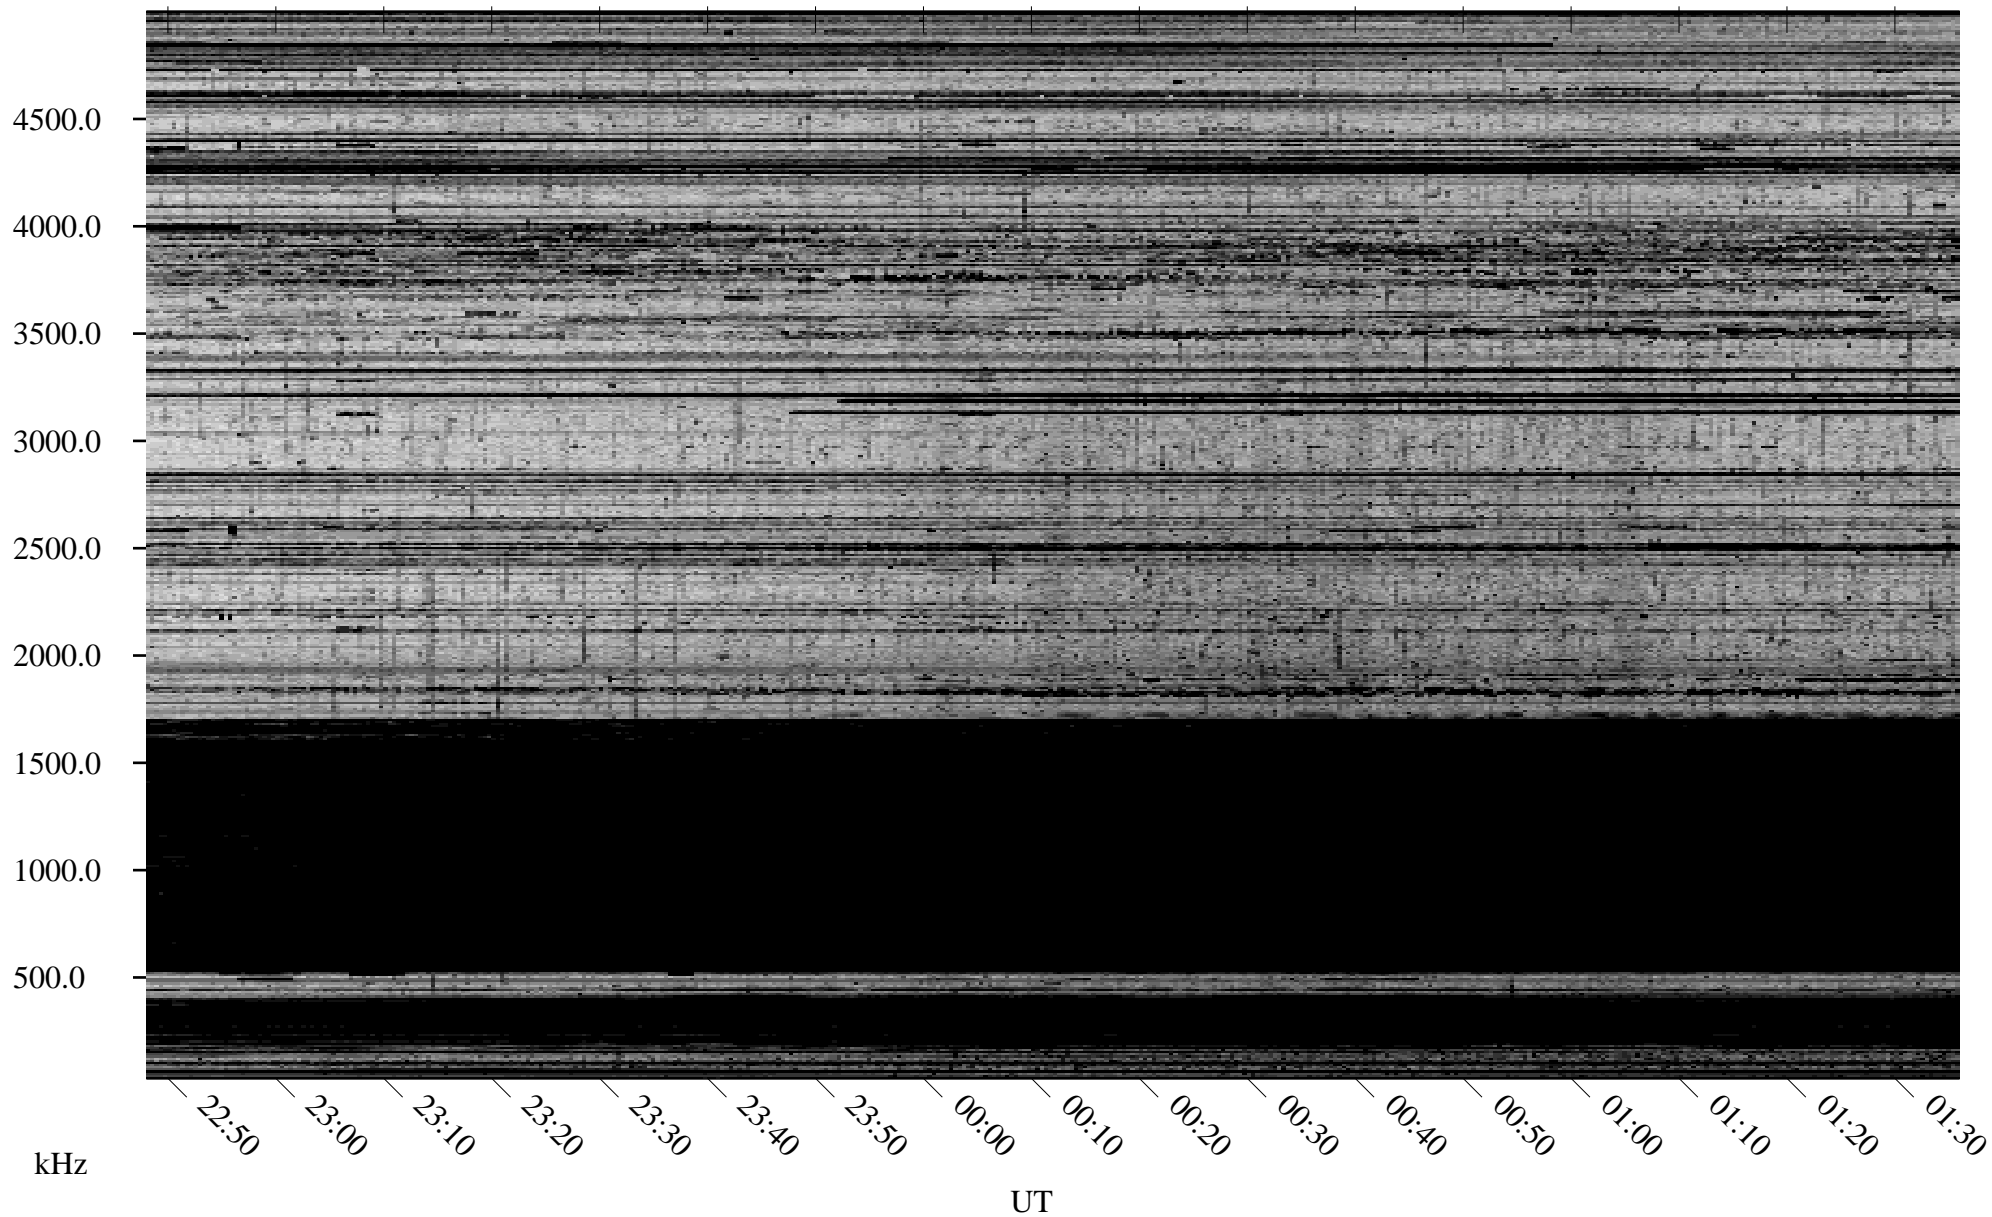

10/27/2008 Churchill, Manitoba

Linear Scale Black = 161 White = 15

ch083011.r00SUm max_12

Page 1

10/27/2008 Churchill, Manitoba

Linear Scale Black = 161 White = 15

ch083011.r00SUm max_12

Page 2

10/28/2008 Churchill, Manitoba

Linear Scale Black = 161 White = 15

ch083011.r00SUm max_12

Page 3

10/28/2008 Churchill, Manitoba

Linear Scale Black = 161 White = 15

ch083011.r00SUm max_12

Page 4

10/28/2008 Churchill, Manitoba

Linear Scale Black = 161 White = 15

ch083011.r00SUm max_12

Page 5

10/28/2008 Churchill, Manitoba

Linear Scale Black = 161 White = 15

ch083011.r00SUm max_12

Page 6

10/28/2008 Churchill, Manitoba

Linear Scale Black = 161 White = 15

ch083011.r00SUm max_12

Page 7

10/28/2008 Churchill, Manitoba

Linear Scale Black = 161 White = 15

ch083011.r00SUm max_12

Page 8