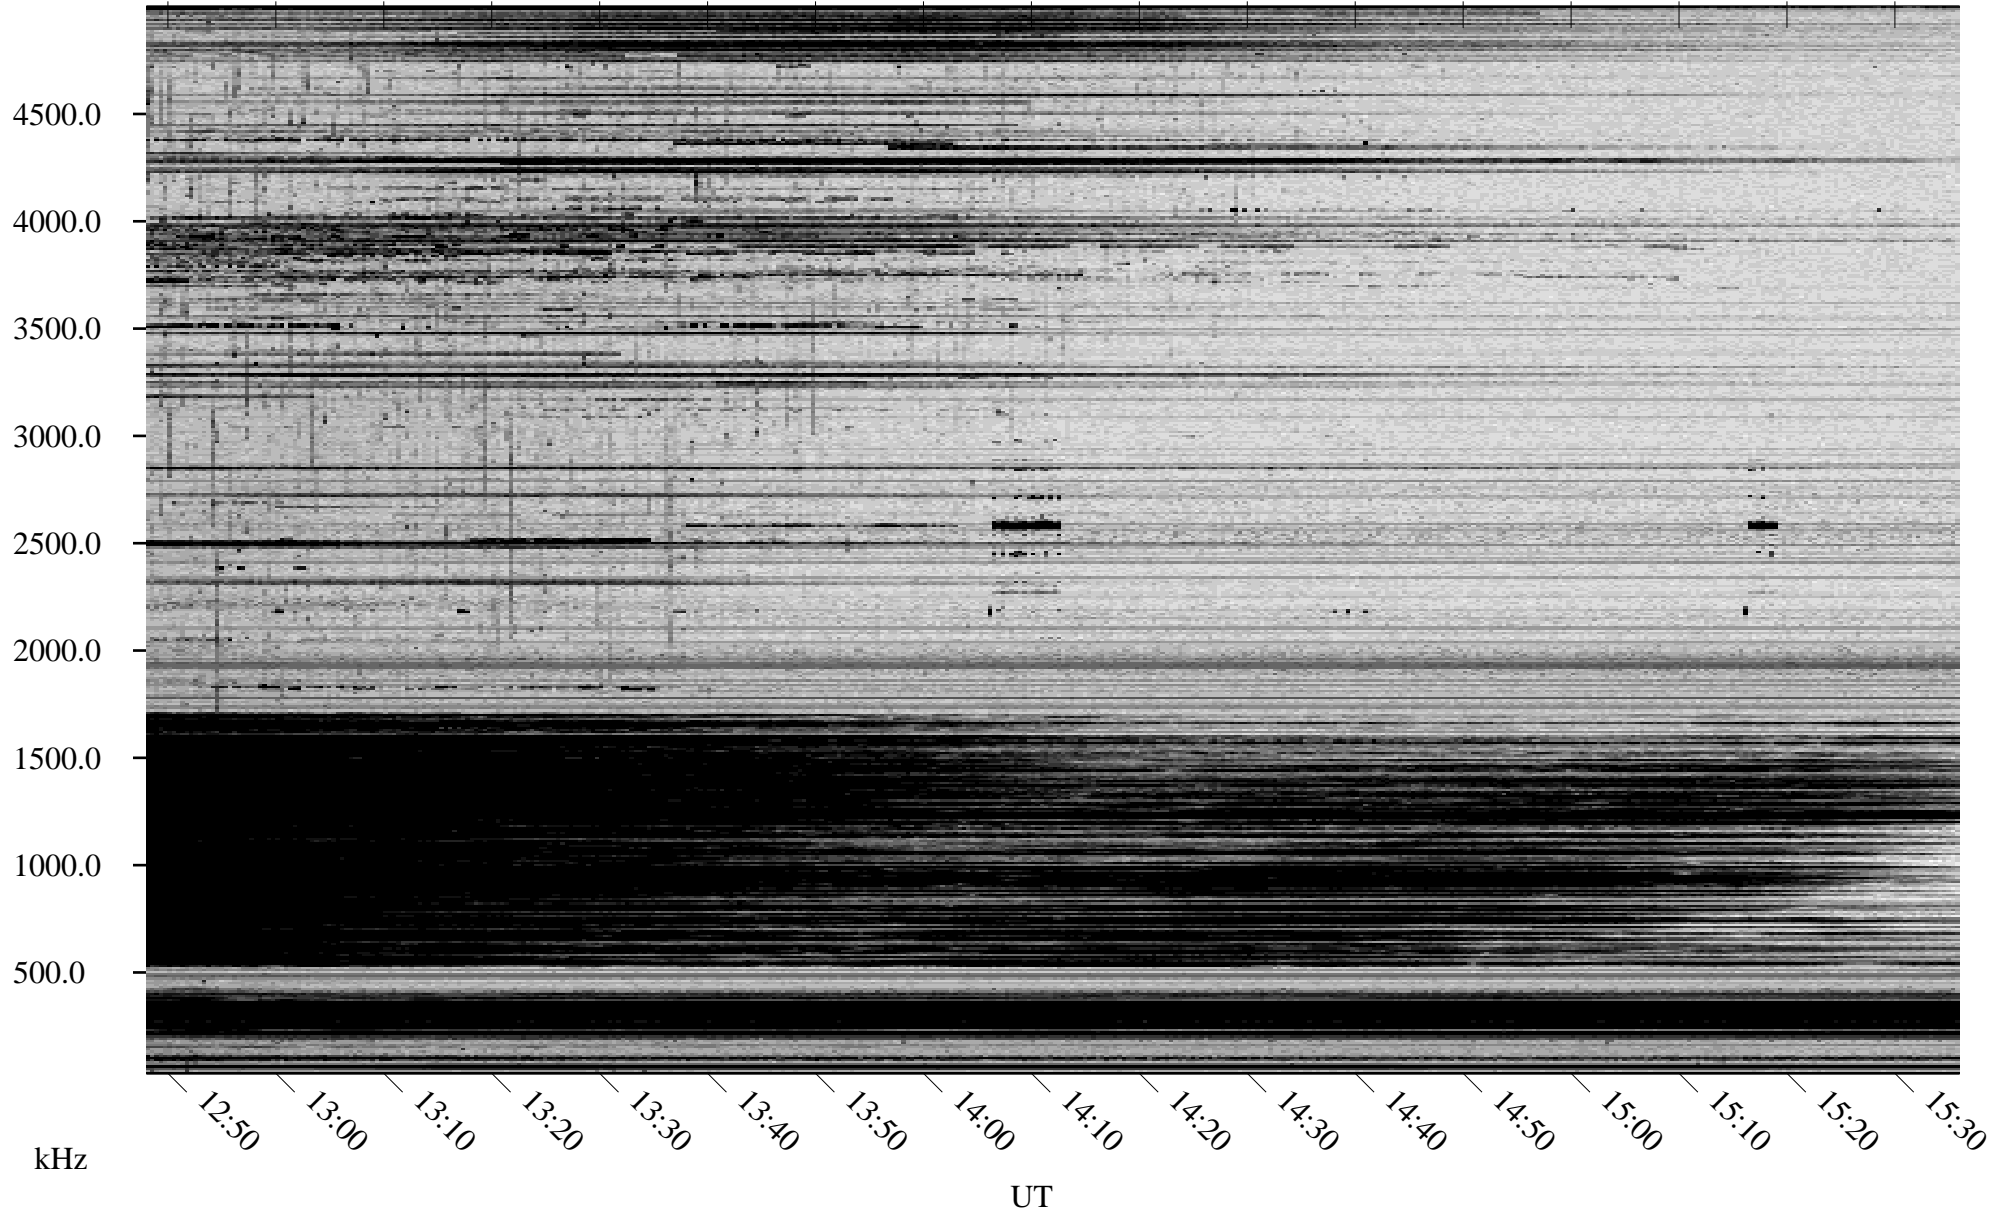

10/27/2008 Churchill, Manitoba

Linear Scale Black = 161 White = 15

ch083011.r00SUm max_12

Page 1

10/27/2008 Churchill, Manitoba

Linear Scale Black = 161 White = 15

ch083011.r00SUm max_12

Page 2

10/28/2008 Churchill, Manitoba

Linear Scale Black = 161 White = 15

ch083011.r00SUm max_12

Page 3

10/28/2008 Churchill, Manitoba

Linear Scale Black = 161 White = 15

ch083011.r00SUm max_12

Page 4

10/28/2008 Churchill, Manitoba

Linear Scale Black = 161 White = 15

ch083011.r00SUm max_12

Page 5

10/28/2008 Churchill, Manitoba

Linear Scale Black = 161 White = 15

ch083011.r00SUm max_12

Page 6

10/28/2008 Churchill, Manitoba

Linear Scale Black = 161 White = 15

ch083011.r00SUm max_12

Page 7

10/28/2008 Churchill, Manitoba

Linear Scale Black = 161 White = 15

ch083011.r00SUm max_12

Page 8