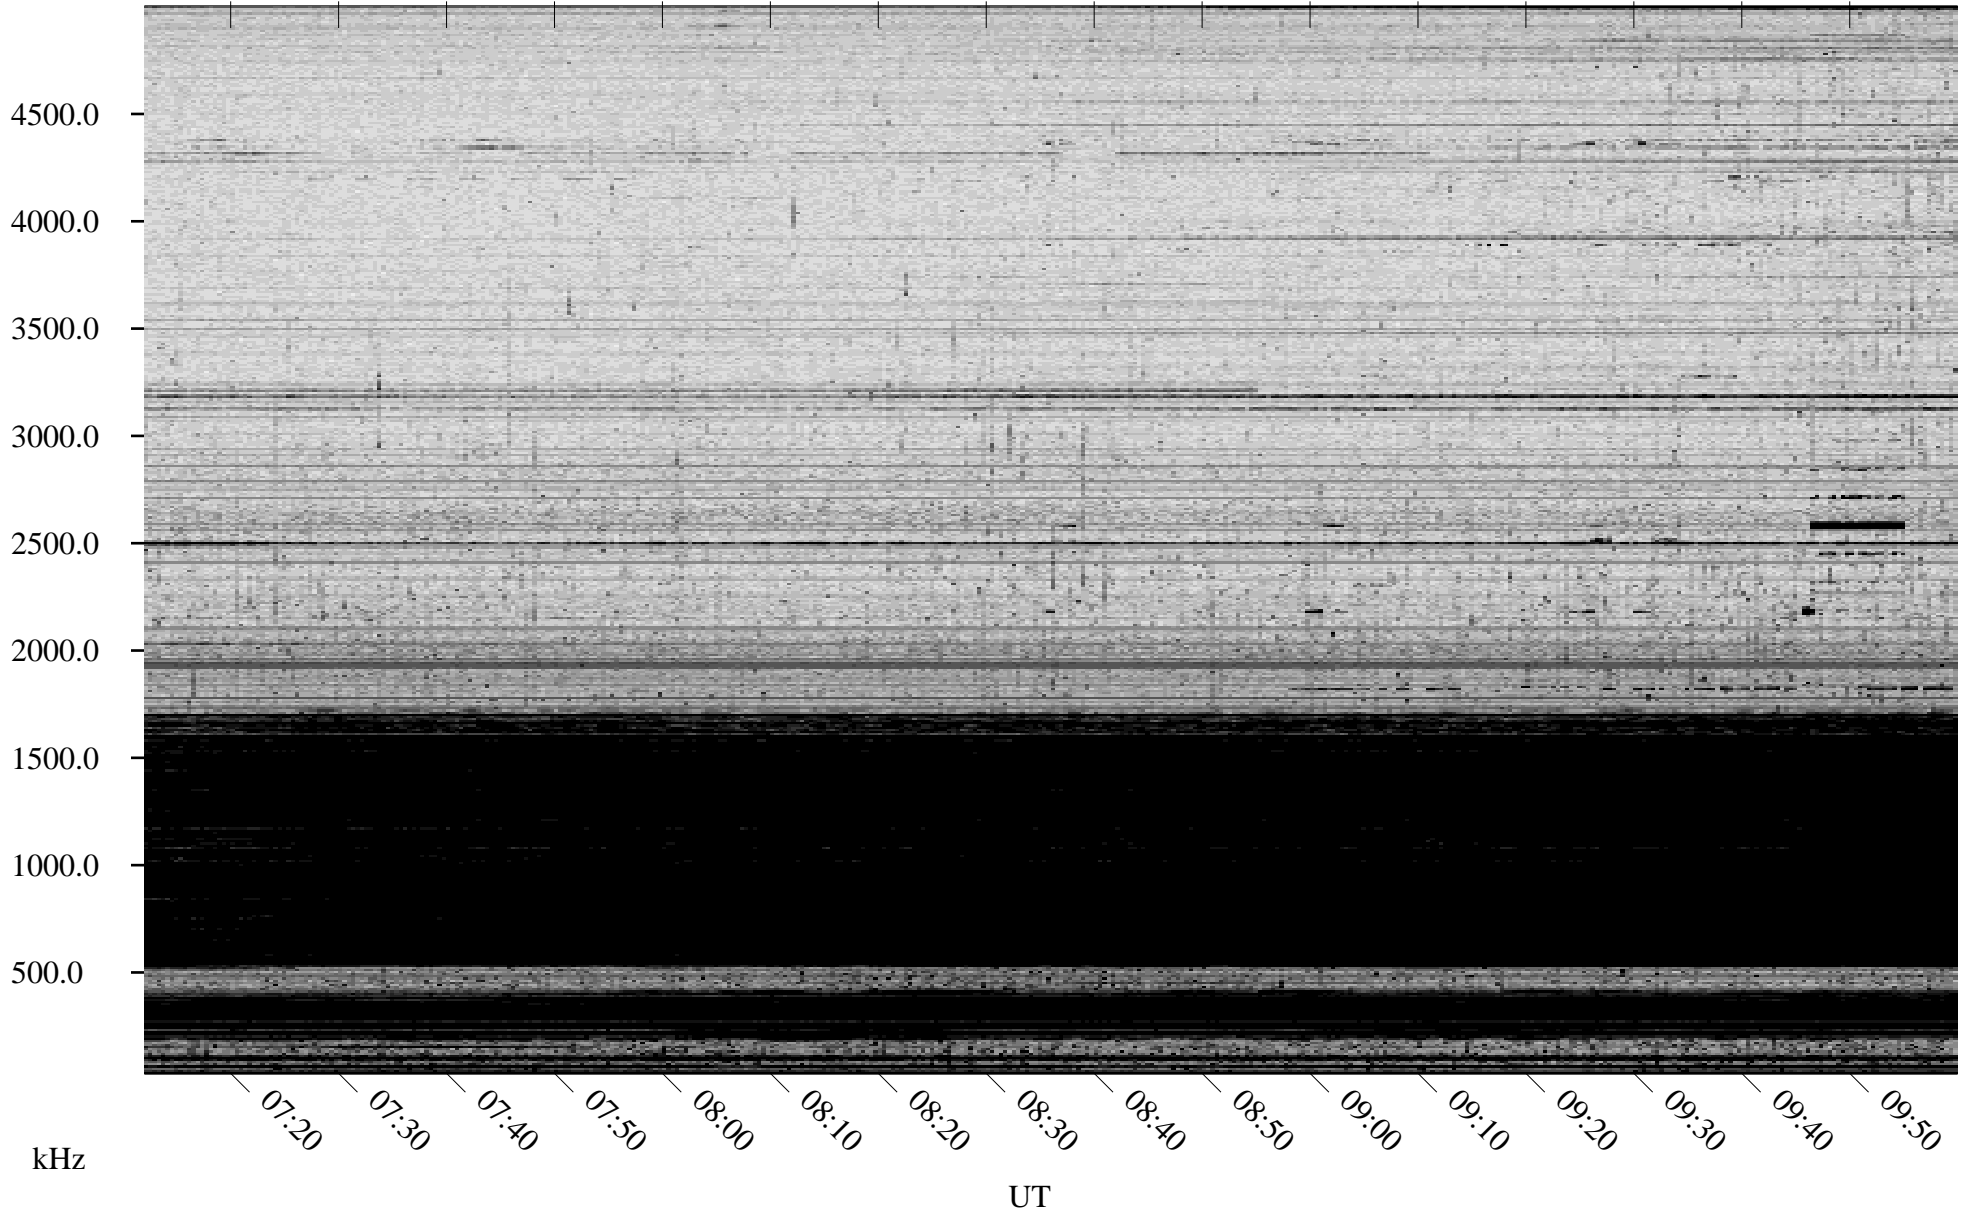

10/28/2008 Churchill, Manitoba

Linear Scale Black = 161 White = 15

ch08302l.r00SUm max_12

Page 1

10/28/2008 Churchill, Manitoba

Linear Scale Black = 161 White = 15

ch08302l.r00SUm max_12

Page 2

10/29/2008 Churchill, Manitoba

Linear Scale Black = 161 White = 15

ch08302l.r00SUm max_12

Page 3

10/29/2008 Churchill, Manitoba

Linear Scale Black = 161 White = 15

ch08302l.r00SUm max_12

Page 4

10/29/2008 Churchill, Manitoba

Linear Scale Black = 161 White = 15

ch08302l.r00SUm max_12

Page 5

10/29/2008 Churchill, Manitoba

Linear Scale Black = 161 White = 15

ch08302l.r00SUm max_12

Page 6

10/29/2008 Churchill, Manitoba

Linear Scale Black = 161 White = 15

ch08302l.r00SUm max_12

Page 7

10/29/2008 Churchill, Manitoba

Linear Scale Black = 161 White = 15

ch08302l.r00SUm max_12

Page 8