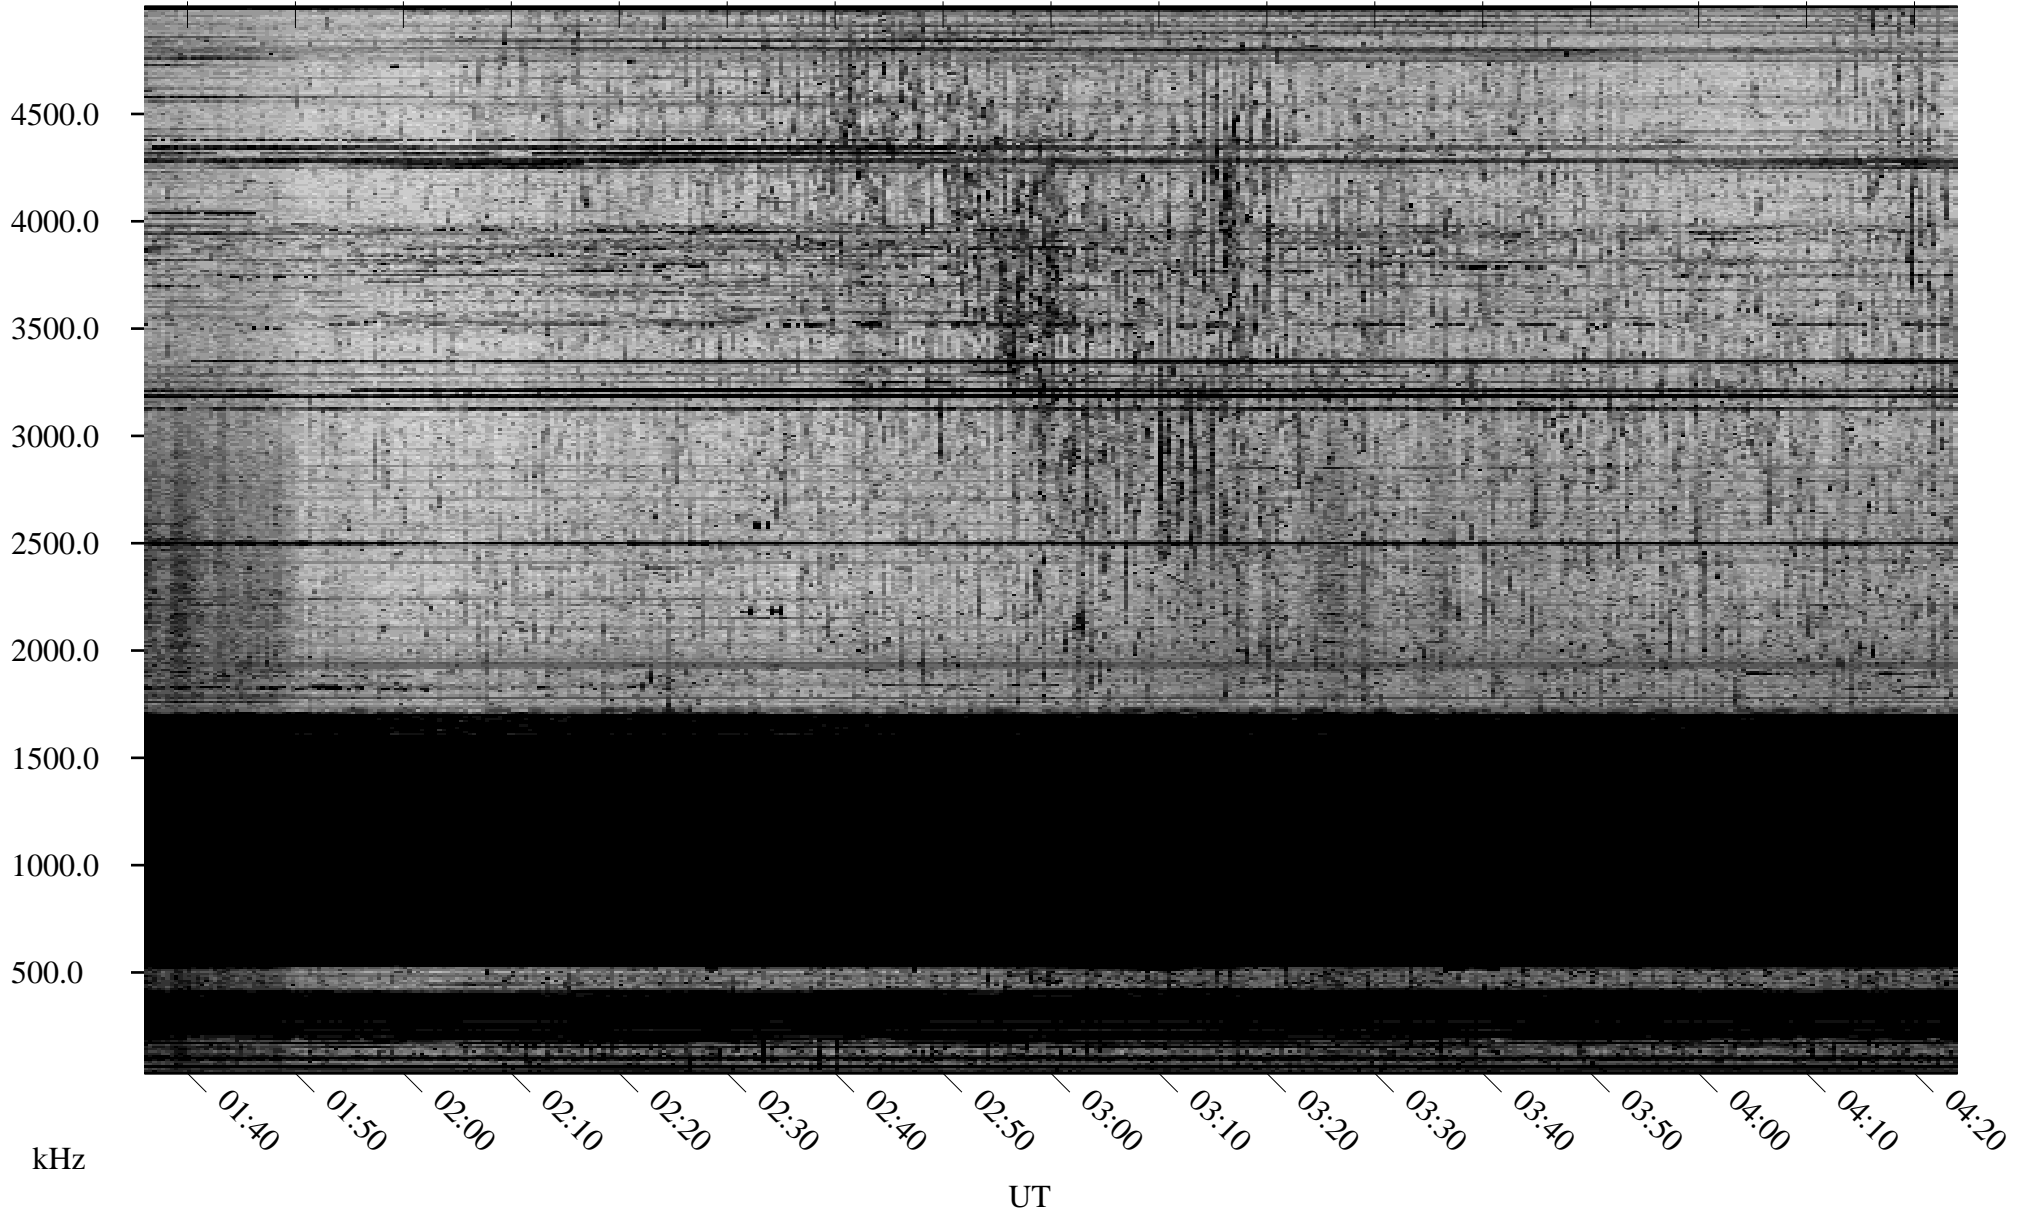

10/28/2008 Churchill, Manitoba

Linear Scale Black = 161 White = 15

ch08302l.r00SUm max_12

Page 1

10/28/2008 Churchill, Manitoba

Linear Scale Black = 161 White = 15

ch08302l.r00SUm max_12

Page 2

10/29/2008 Churchill, Manitoba

Linear Scale Black = 161 White = 15

ch08302l.r00SUm max_12

Page 3

10/29/2008 Churchill, Manitoba

Linear Scale Black = 161 White = 15

ch08302l.r00SUm max_12

Page 4

10/29/2008 Churchill, Manitoba

Linear Scale Black = 161 White = 15

ch08302l.r00SUm max_12

Page 5

10/29/2008 Churchill, Manitoba

Linear Scale Black = 161 White = 15

ch08302l.r00SUm max_12

Page 6

10/29/2008 Churchill, Manitoba

Linear Scale Black = 161 White = 15

ch08302l.r00SUm max_12

Page 7

10/29/2008 Churchill, Manitoba

Linear Scale Black = 161 White = 15

ch08302l.r00SUm max_12

Page 8