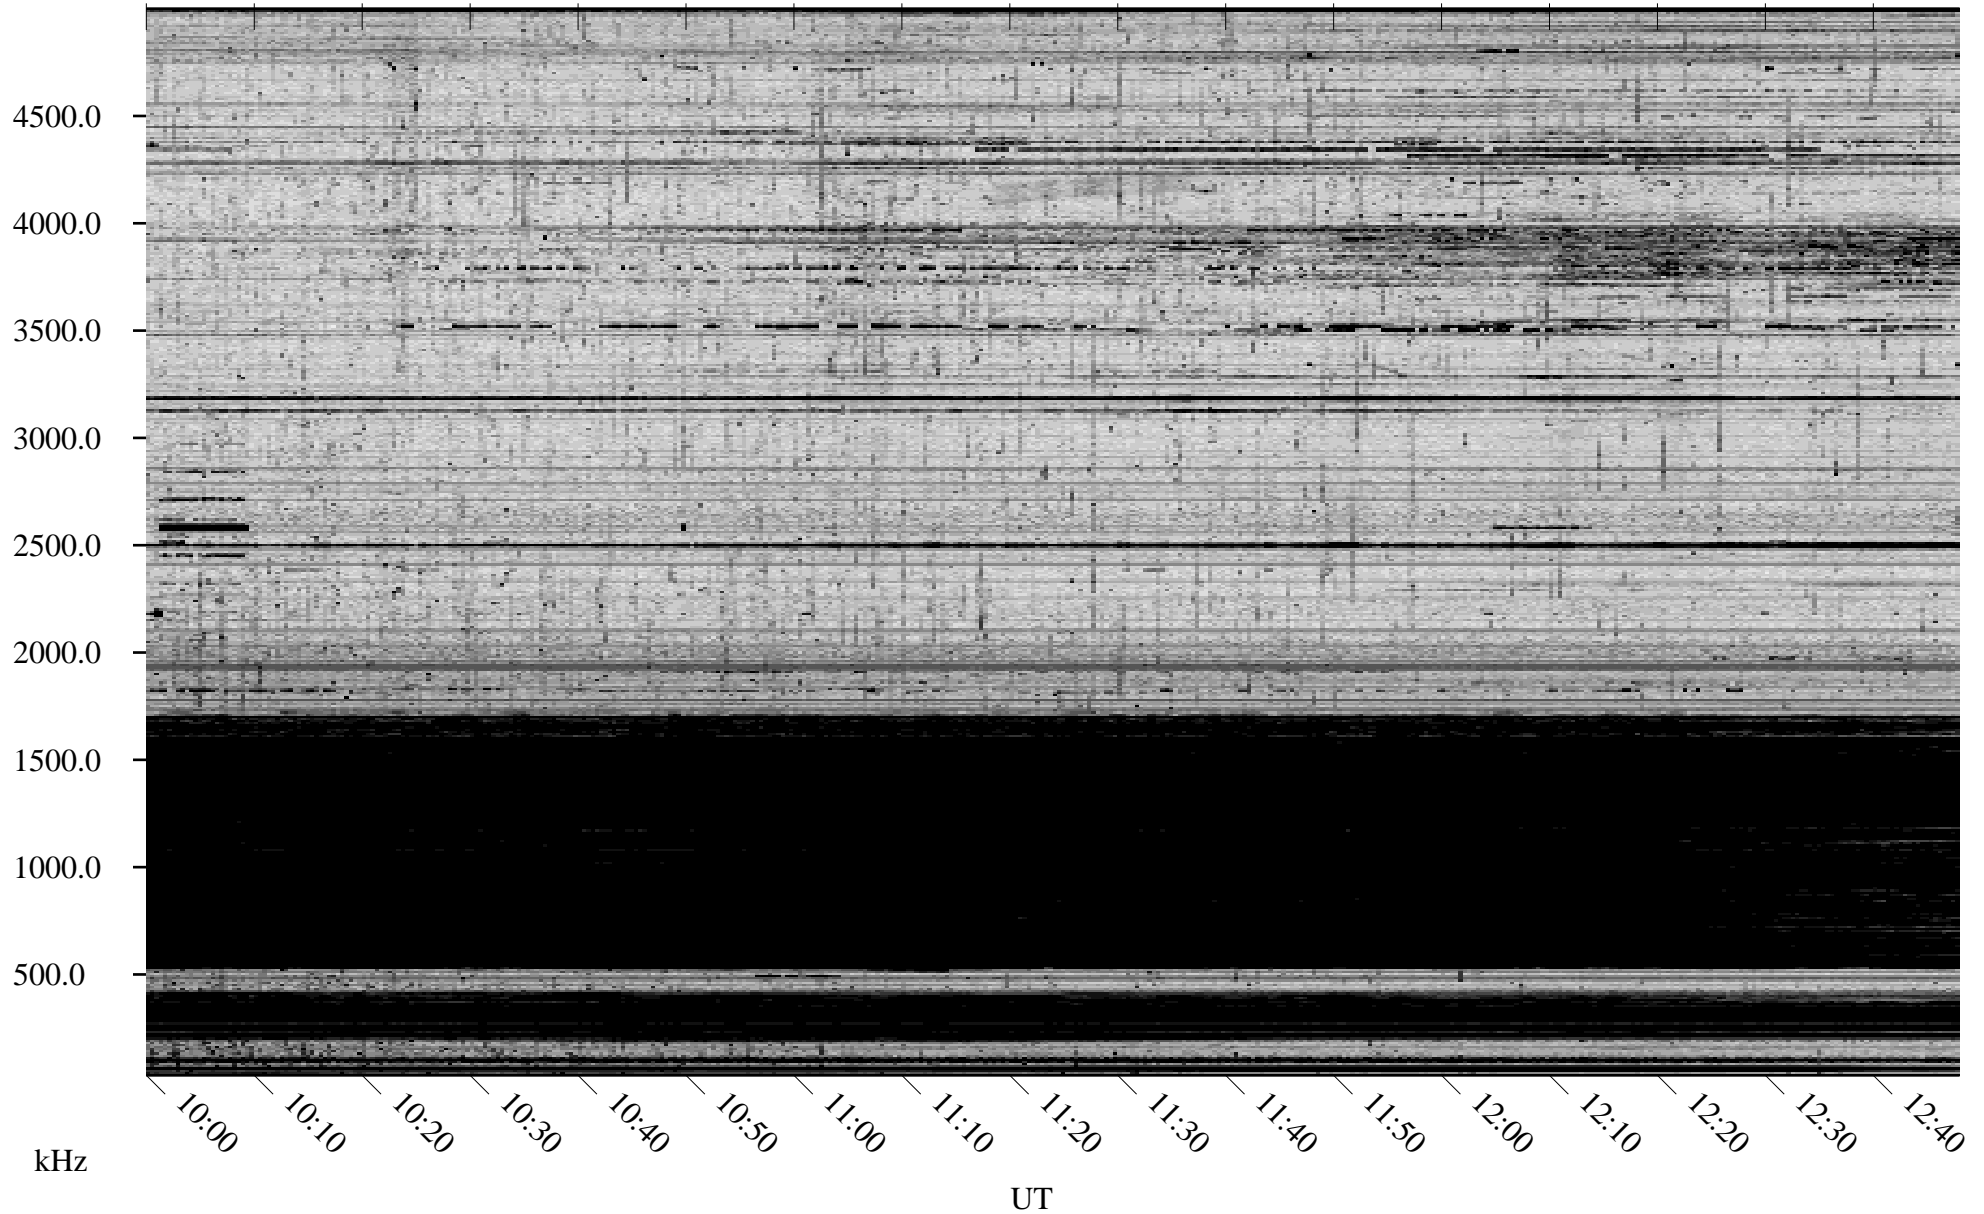

10/28/2008 Churchill, Manitoba

Linear Scale Black = 161 White = 15

ch08302l.r00SUm max_12

Page 1

10/28/2008 Churchill, Manitoba

Linear Scale Black = 161 White = 15

ch08302l.r00SUm max_12

Page 2

10/29/2008 Churchill, Manitoba

Linear Scale Black = 161 White = 15

ch08302l.r00SUm max_12

Page 3

10/29/2008 Churchill, Manitoba

Linear Scale Black = 161 White = 15

ch08302l.r00SUm max_12

Page 4

10/29/2008 Churchill, Manitoba

Linear Scale Black = 161 White = 15

ch08302l.r00SUm max_12

Page 5

10/29/2008 Churchill, Manitoba

Linear Scale Black = 161 White = 15

ch08302l.r00SUm max_12

Page 6

10/29/2008 Churchill, Manitoba

Linear Scale Black = 161 White = 15

ch08302l.r00SUm max_12

Page 7

10/29/2008 Churchill, Manitoba

Linear Scale Black = 161 White = 15

ch08302l.r00SUm max_12

Page 8