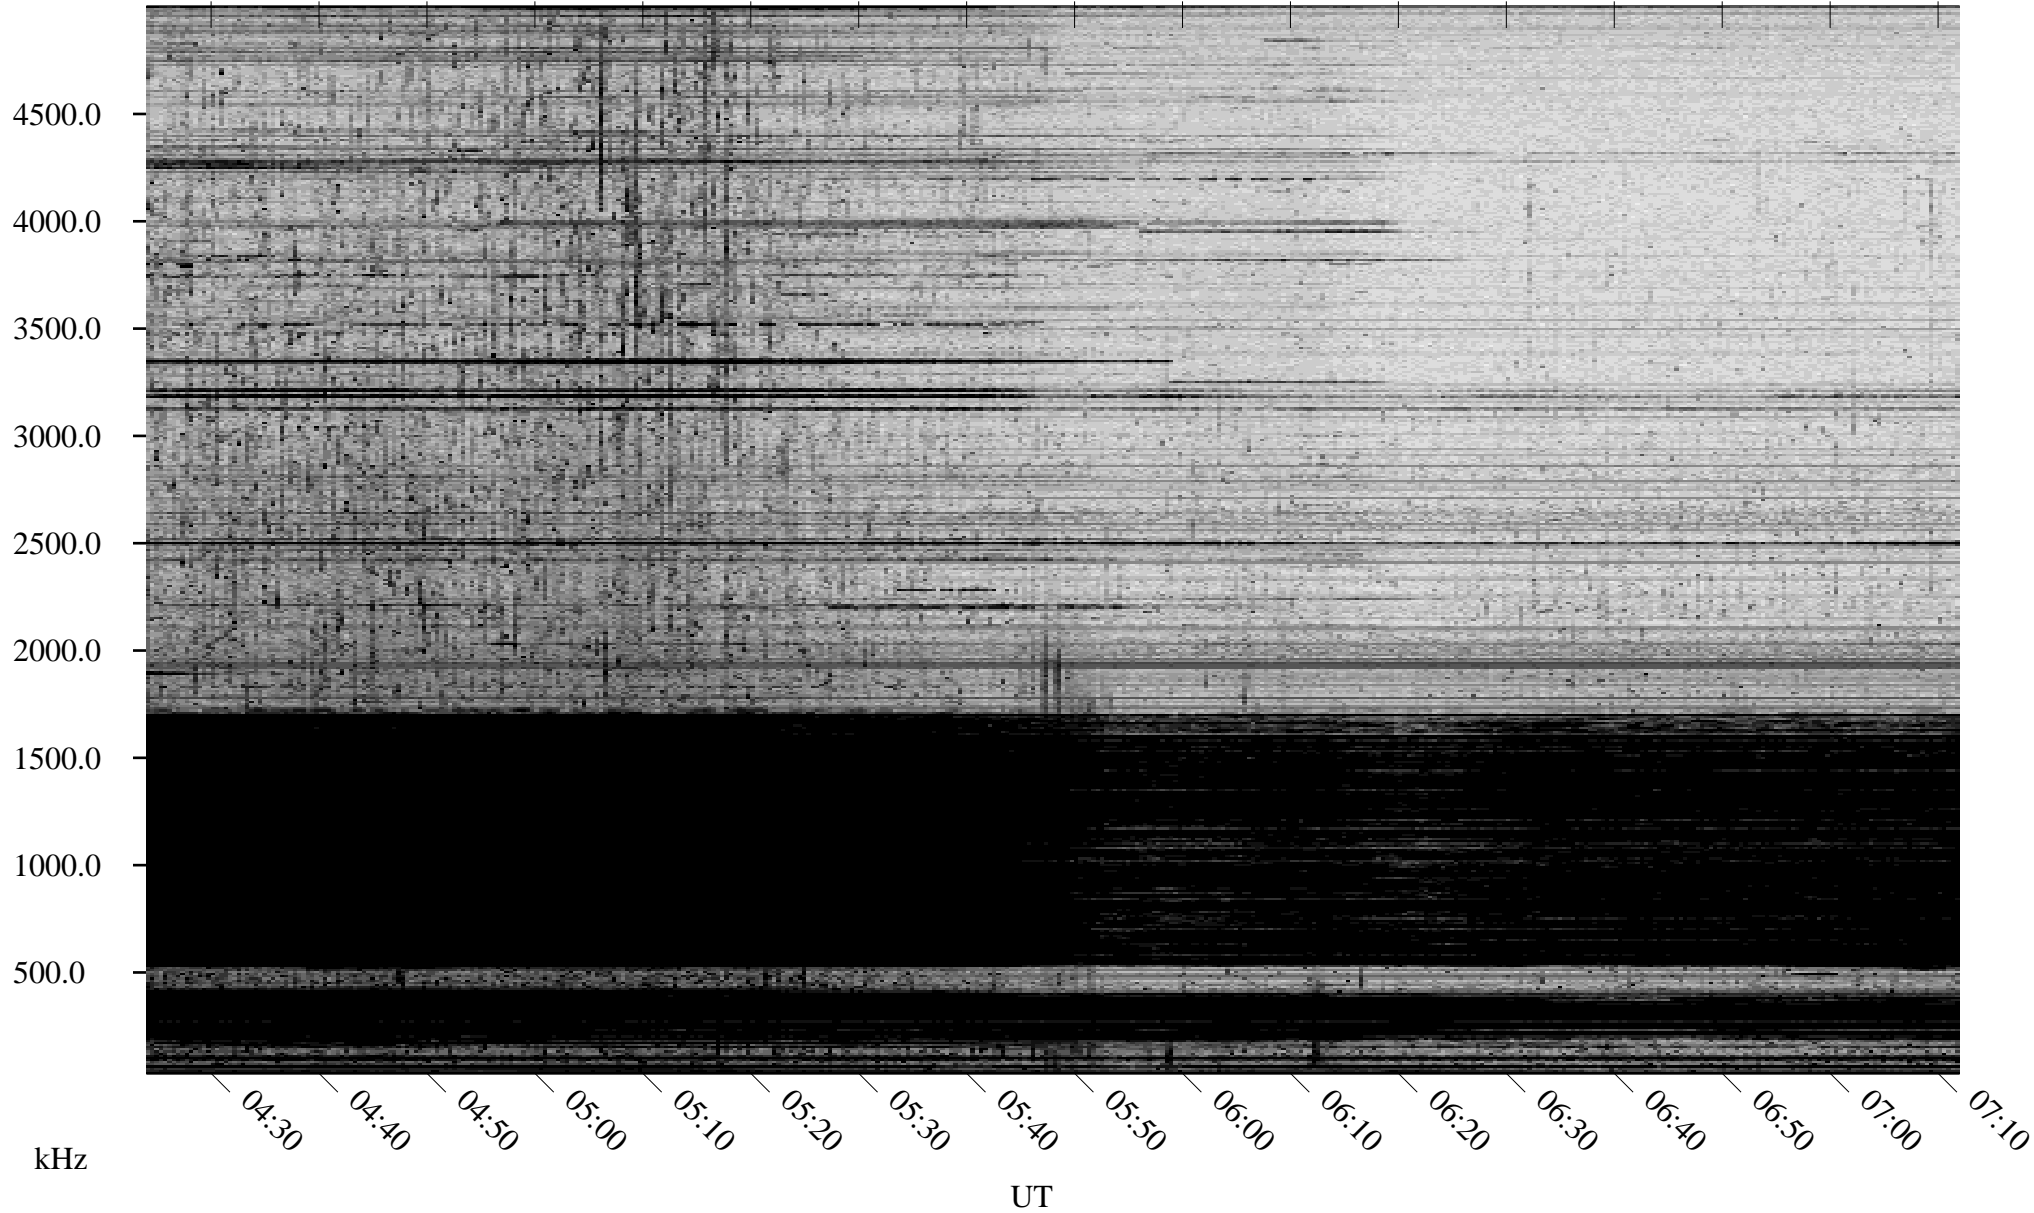

10/28/2008 Churchill, Manitoba

Linear Scale Black = 161 White = 15

ch08302l.r00SUm max_12

Page 1

10/28/2008 Churchill, Manitoba

Linear Scale Black = 161 White = 15

ch08302l.r00SUm max_12

Page 2

10/29/2008 Churchill, Manitoba

Linear Scale Black = 161 White = 15

ch08302l.r00SUm max_12

Page 3

10/29/2008 Churchill, Manitoba

Linear Scale Black = 161 White = 15

ch08302l.r00SUm max_12

Page 4

10/29/2008 Churchill, Manitoba

Linear Scale Black = 161 White = 15

ch08302l.r00SUm max_12

Page 5

10/29/2008 Churchill, Manitoba

Linear Scale Black = 161 White = 15

ch08302l.r00SUm max_12

Page 6

10/29/2008 Churchill, Manitoba

Linear Scale Black = 161 White = 15

ch08302l.r00SUm max_12

Page 7

10/29/2008 Churchill, Manitoba

Linear Scale Black = 161 White = 15

ch08302l.r00SUm max_12

Page 8