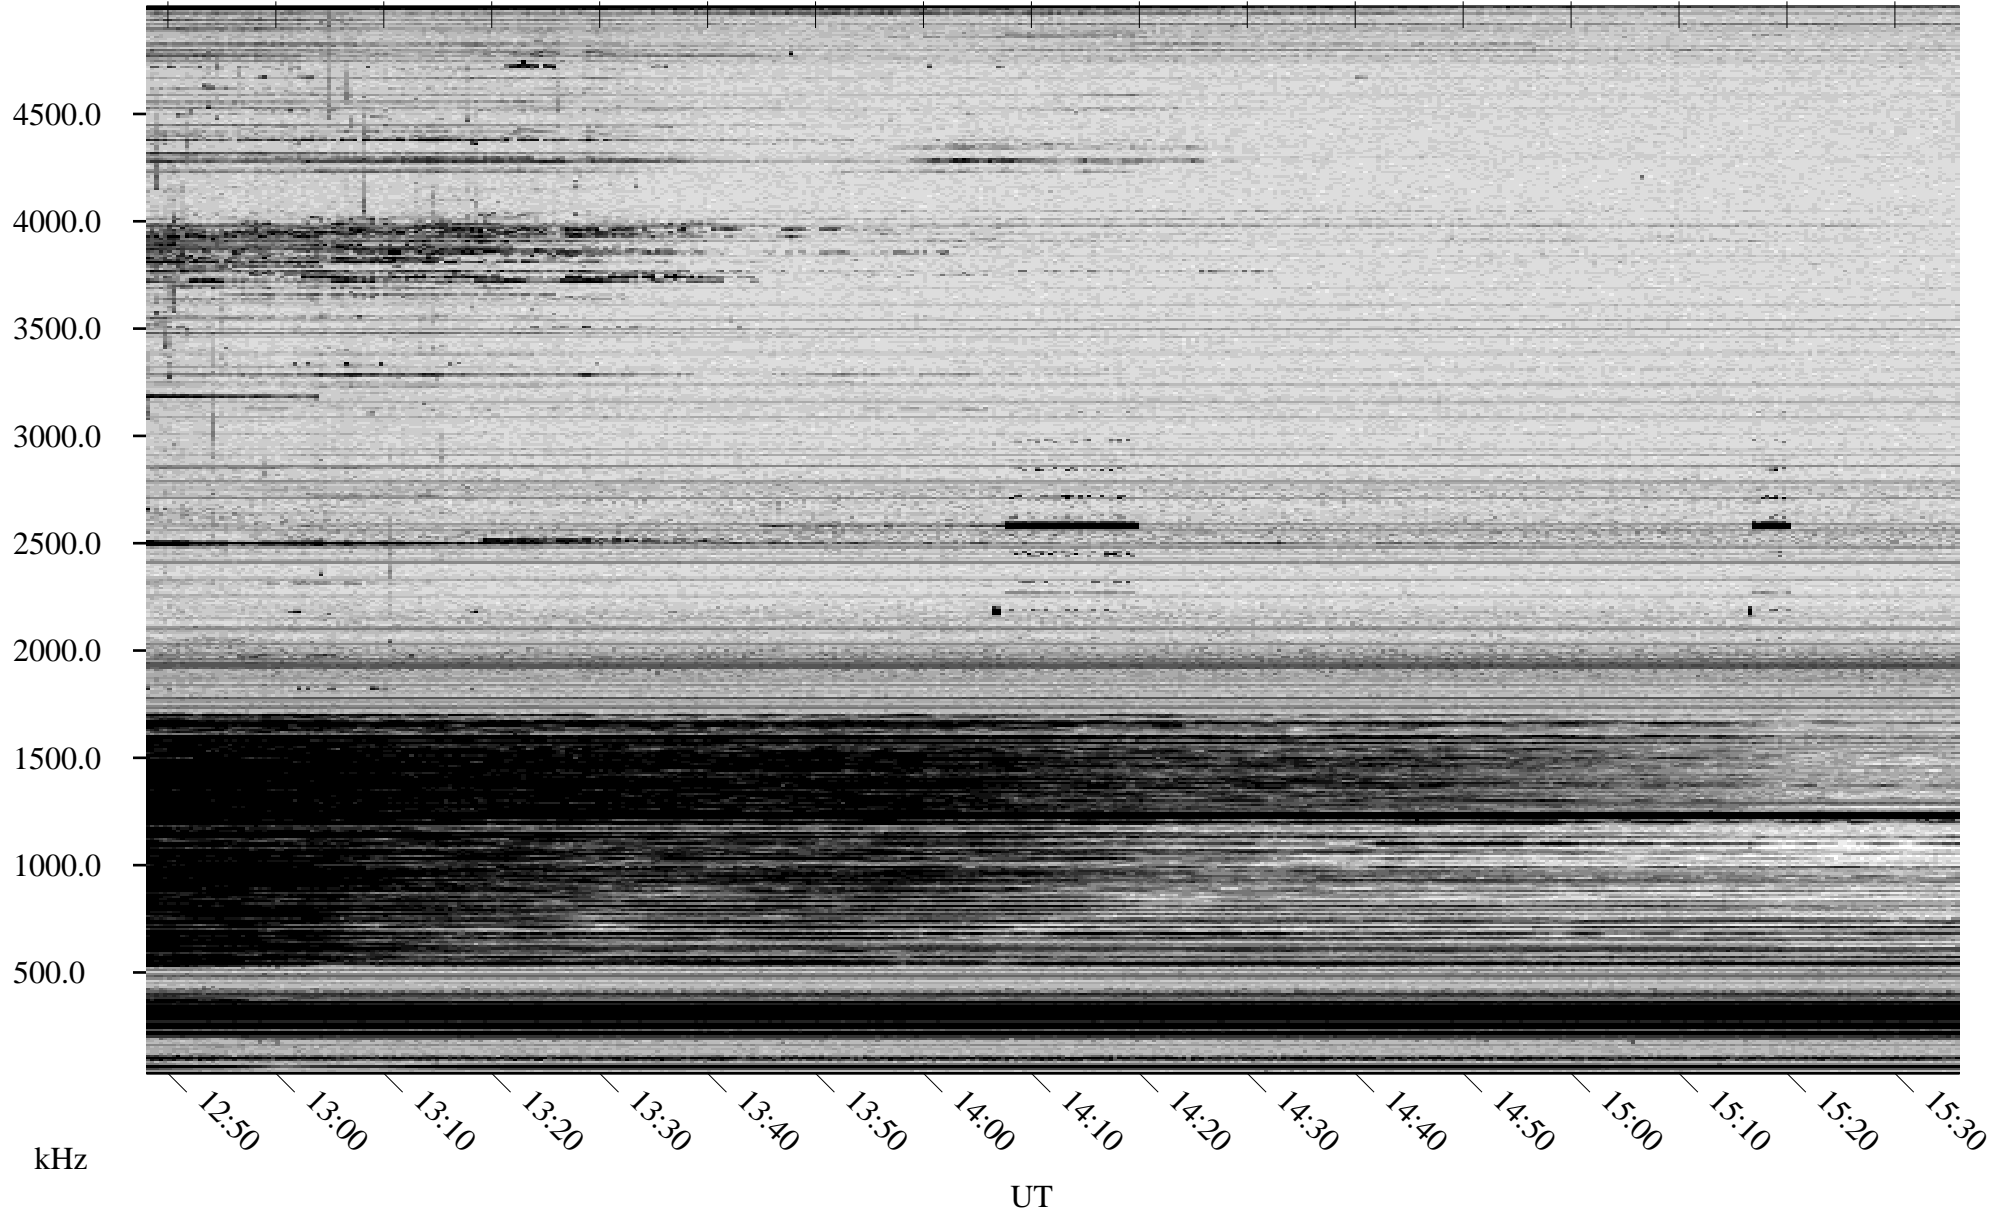

10/28/2008 Churchill, Manitoba

Linear Scale Black = 161 White = 15

ch08302l.r00SUm max_12

Page 1

10/28/2008 Churchill, Manitoba

Linear Scale Black = 161 White = 15

ch08302l.r00SUm max_12

Page 2

10/29/2008 Churchill, Manitoba

Linear Scale Black = 161 White = 15

ch08302l.r00SUm max_12

Page 3

10/29/2008 Churchill, Manitoba

Linear Scale Black = 161 White = 15

ch08302l.r00SUm max_12

Page 4

10/29/2008 Churchill, Manitoba

Linear Scale Black = 161 White = 15

ch08302l.r00SUm max_12

Page 5

10/29/2008 Churchill, Manitoba

Linear Scale Black = 161 White = 15

ch08302l.r00SUm max_12

Page 6

10/29/2008 Churchill, Manitoba

Linear Scale Black = 161 White = 15

ch08302l.r00SUm max_12

Page 7

10/29/2008 Churchill, Manitoba

Linear Scale Black = 161 White = 15

ch08302l.r00SUm max_12

Page 8