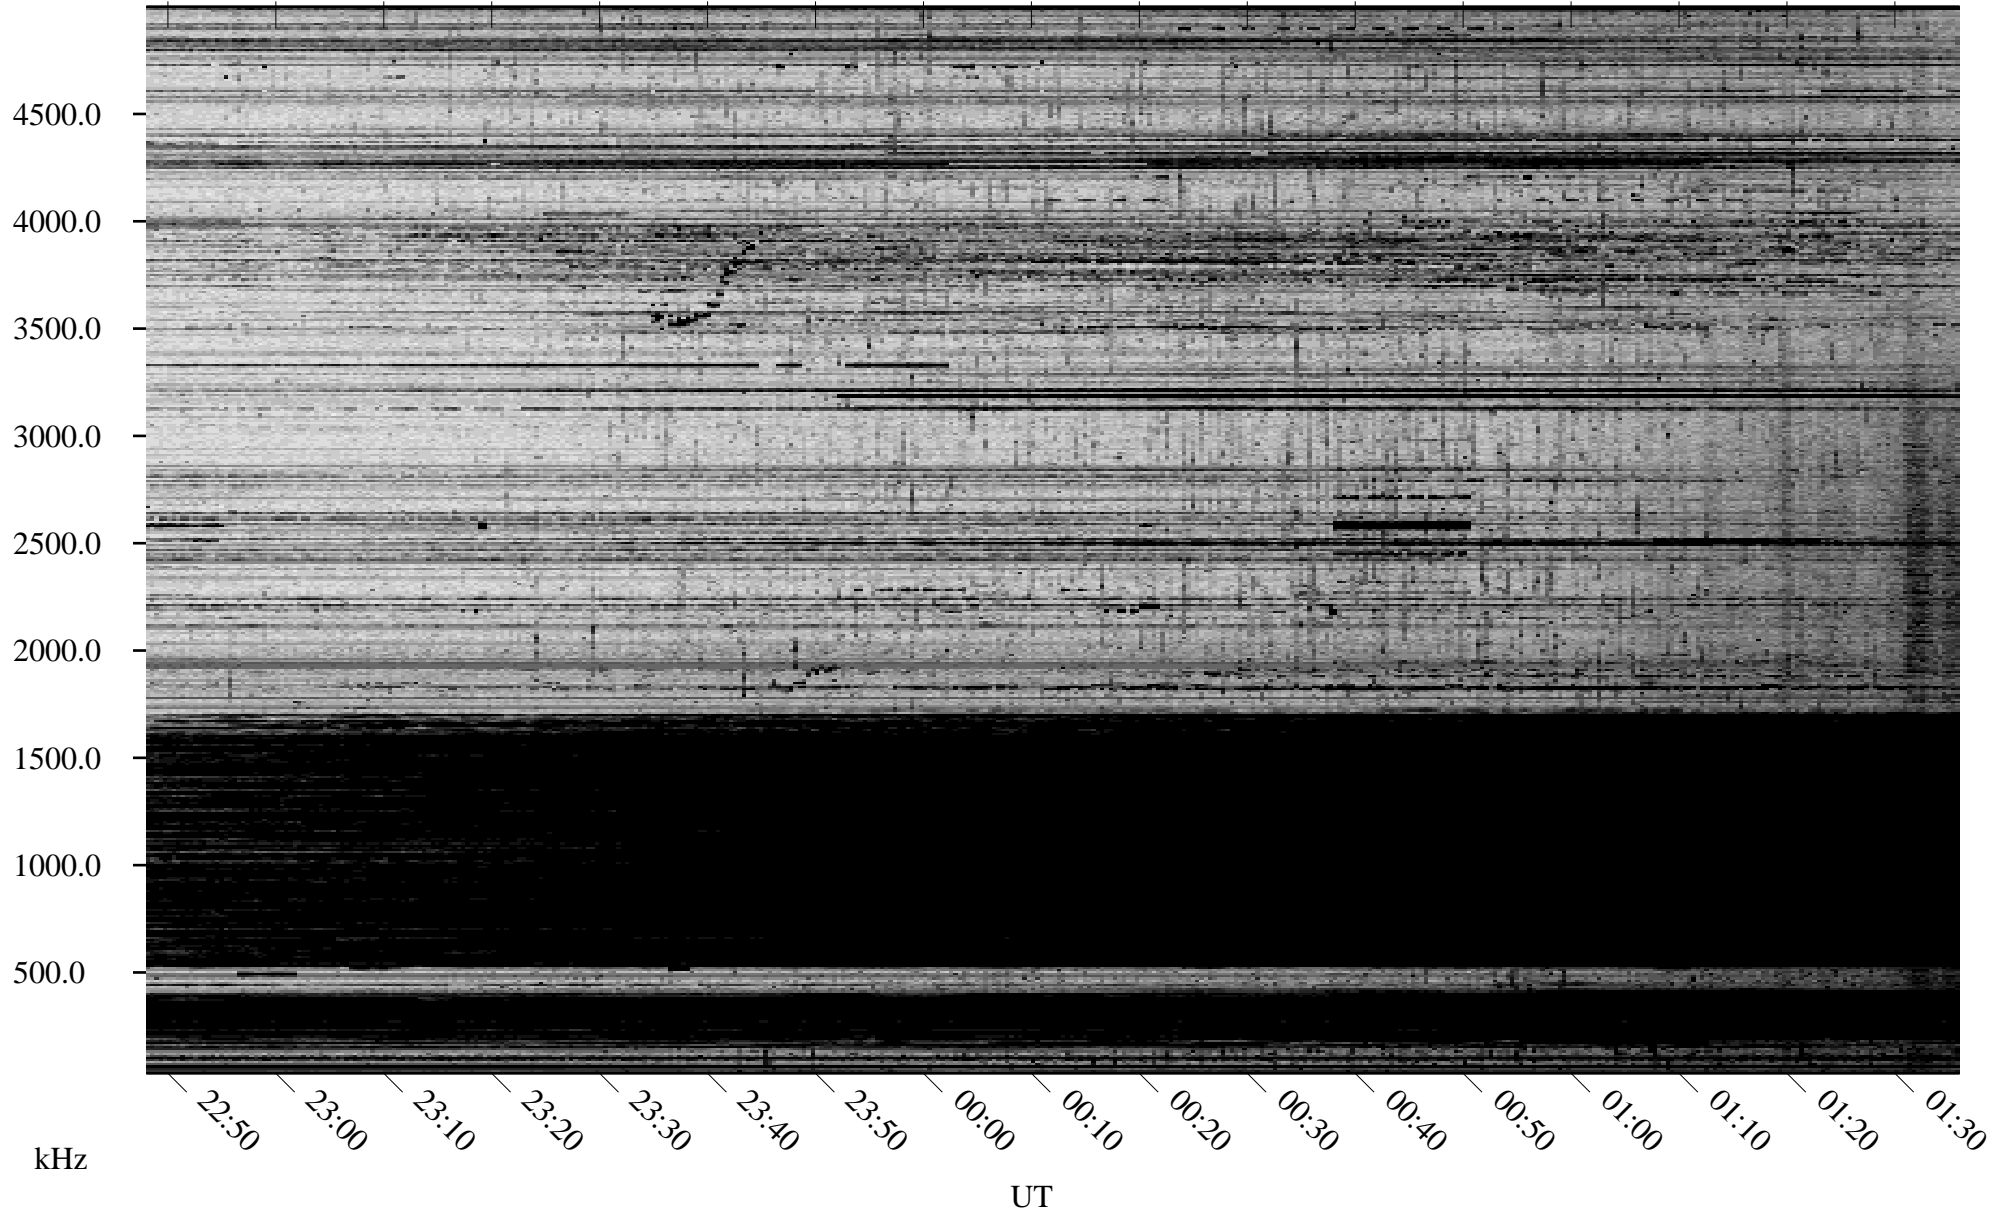

10/28/2008 Churchill, Manitoba

Linear Scale Black = 161 White = 15

ch08302l.r00SUm max_12

Page 1

10/28/2008 Churchill, Manitoba

Linear Scale Black = 161 White = 15

ch08302l.r00SUm max_12

Page 2

10/29/2008 Churchill, Manitoba

Linear Scale Black = 161 White = 15

ch08302l.r00SUm max_12

Page 3

10/29/2008 Churchill, Manitoba

Linear Scale Black = 161 White = 15

ch08302l.r00SUm max_12

Page 4

10/29/2008 Churchill, Manitoba

Linear Scale Black = 161 White = 15

ch08302l.r00SUm max_12

Page 5

10/29/2008 Churchill, Manitoba

Linear Scale Black = 161 White = 15

ch08302l.r00SUm max_12

Page 6

10/29/2008 Churchill, Manitoba

Linear Scale Black = 161 White = 15

ch08302l.r00SUm max_12

Page 7

10/29/2008 Churchill, Manitoba

Linear Scale Black = 161 White = 15

ch08302l.r00SUm max_12

Page 8