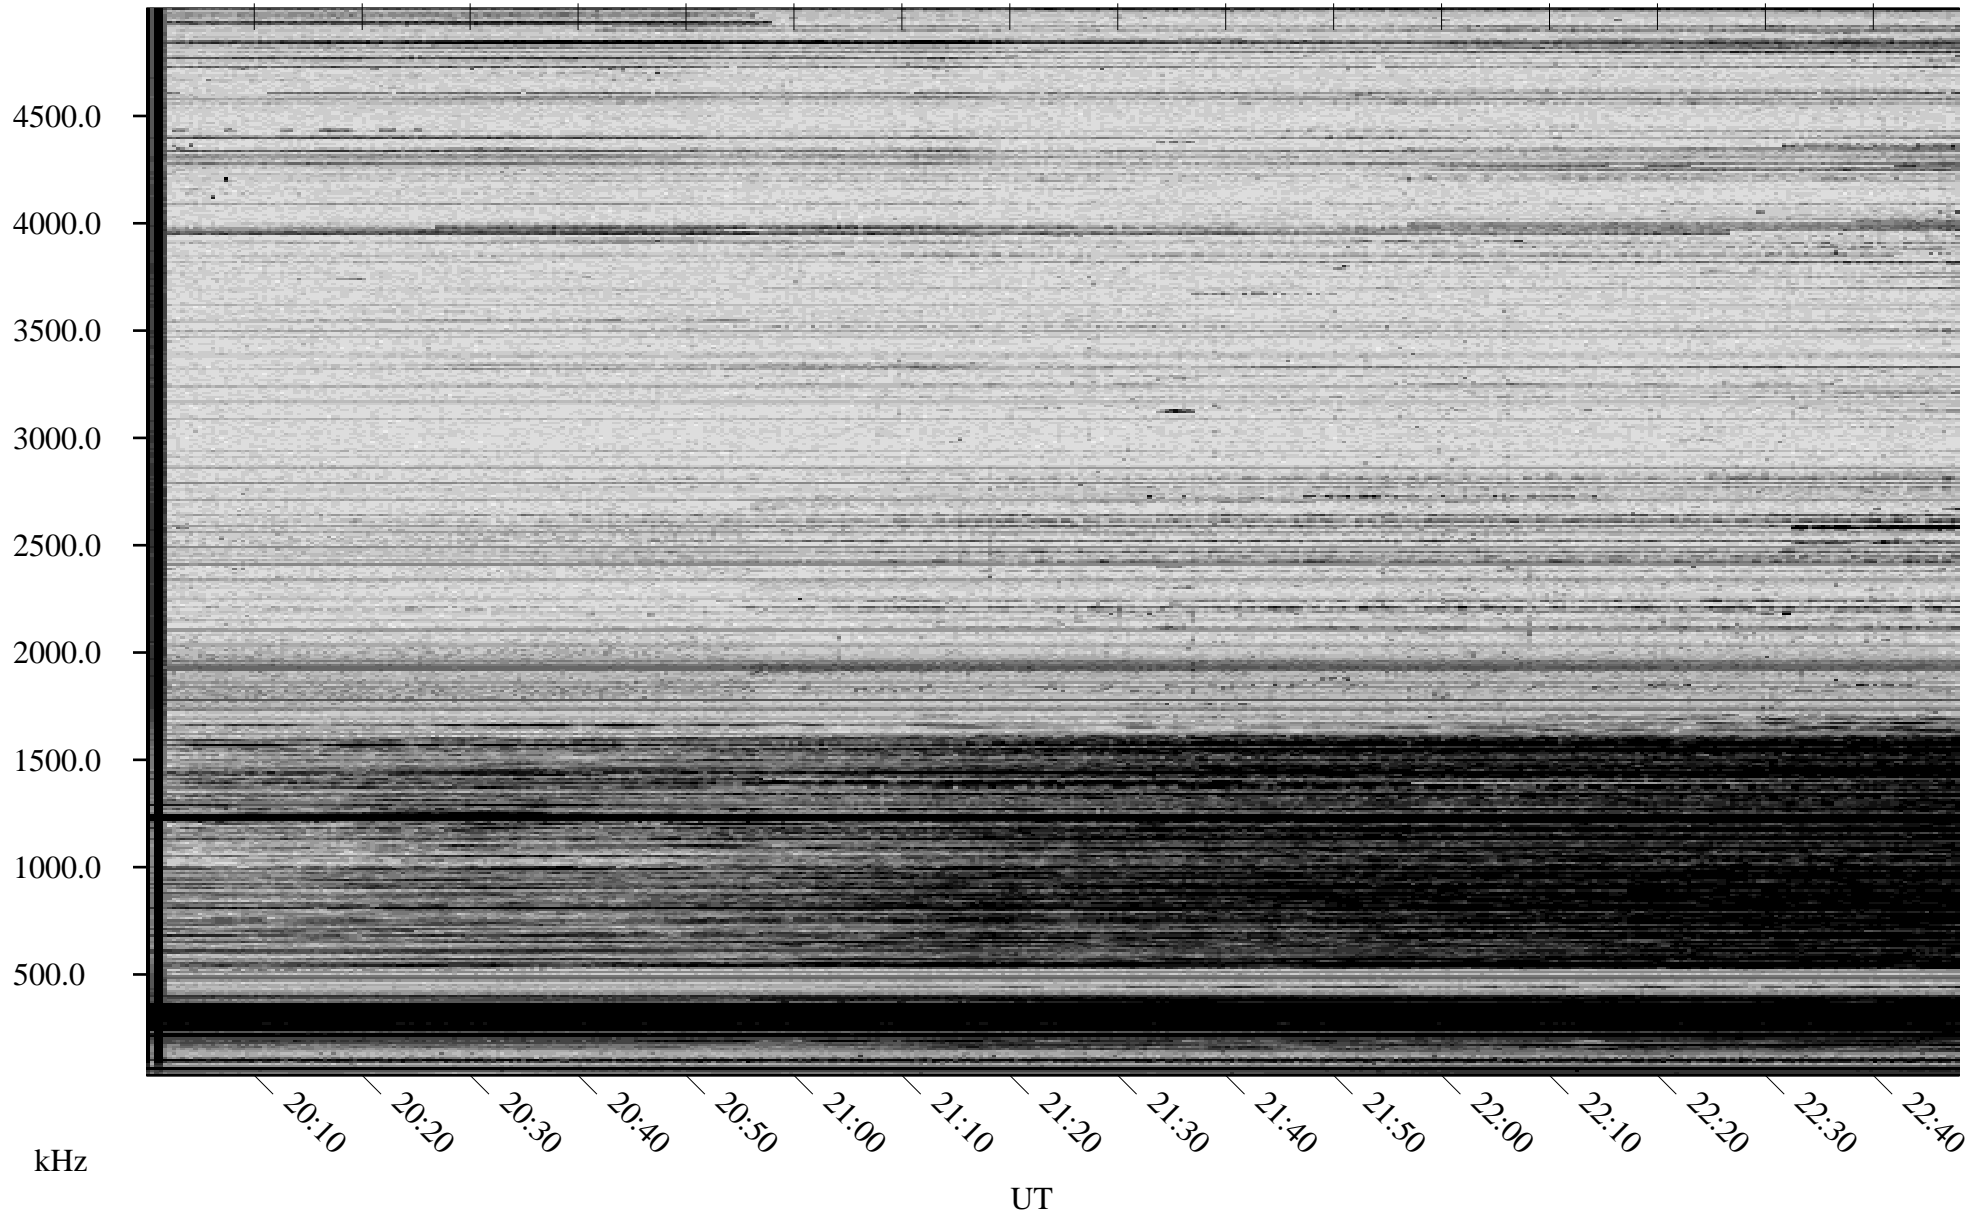

10/28/2008 Churchill, Manitoba

Linear Scale Black = 161 White = 15

ch08302l.r00SUm max_12

Page 1

10/28/2008 Churchill, Manitoba

Linear Scale Black = 161 White = 15

ch08302l.r00SUm max_12

Page 2

10/29/2008 Churchill, Manitoba

Linear Scale Black = 161 White = 15

ch08302l.r00SUm max_12

Page 3

10/29/2008 Churchill, Manitoba

Linear Scale Black = 161 White = 15

ch08302l.r00SUm max_12

Page 4

10/29/2008 Churchill, Manitoba

Linear Scale Black = 161 White = 15

ch08302l.r00SUm max_12

Page 5

10/29/2008 Churchill, Manitoba

Linear Scale Black = 161 White = 15

ch08302l.r00SUm max_12

Page 6

10/29/2008 Churchill, Manitoba

Linear Scale Black = 161 White = 15

ch08302l.r00SUm max_12

Page 7

10/29/2008 Churchill, Manitoba

Linear Scale Black = 161 White = 15

ch08302l.r00SUm max_12

Page 8