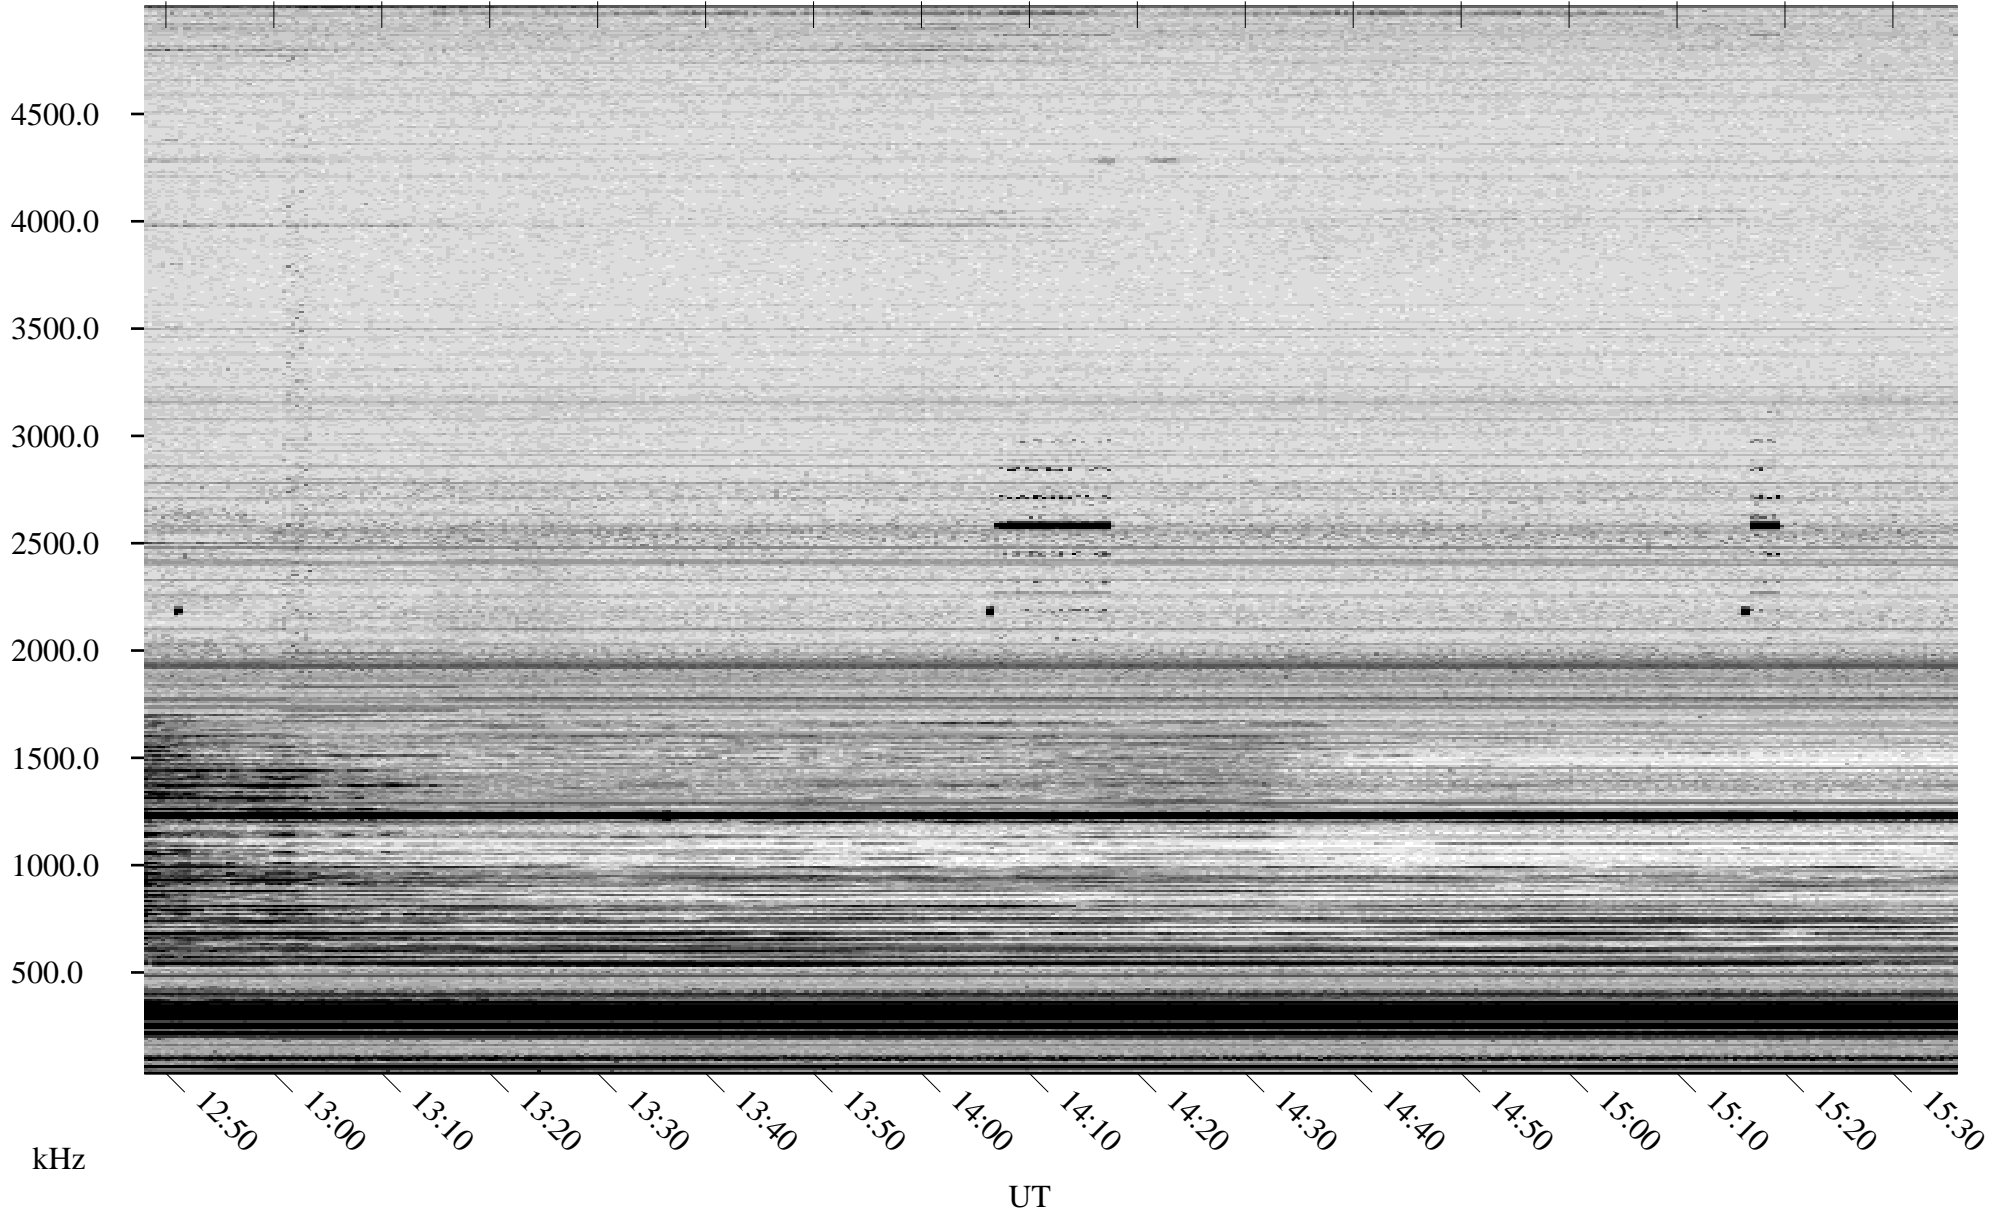

10/29/2008 Churchill, Manitoba

Linear Scale Black = 161 White = 15

ch08303l.r00SUm max_12

Page 1

10/29/2008 Churchill, Manitoba

Linear Scale Black = 161 White = 15

ch08303l.r00SUm max_12

Page 2

10/30/2008 Churchill, Manitoba

Linear Scale Black = 161 White = 15

ch08303l.r00SUm max_12

Page 3

10/30/2008 Churchill, Manitoba

Linear Scale Black = 161 White = 15

ch08303l.r00SUm max_12

Page 4

10/30/2008 Churchill, Manitoba

Linear Scale Black = 161 White = 15

ch08303l.r00SUm max_12

10/30/2008 Churchill, Manitoba

Linear Scale Black = 161 White = 15

ch08303l.r00SUm max_12

Page 6

10/30/2008 Churchill, Manitoba

Linear Scale Black = 161 White = 15

ch08303l.r00SUm max_12

Page 7

10/30/2008 Churchill, Manitoba

Linear Scale Black = 161 White = 15

ch08303l.r00SUm max_12

Page 8