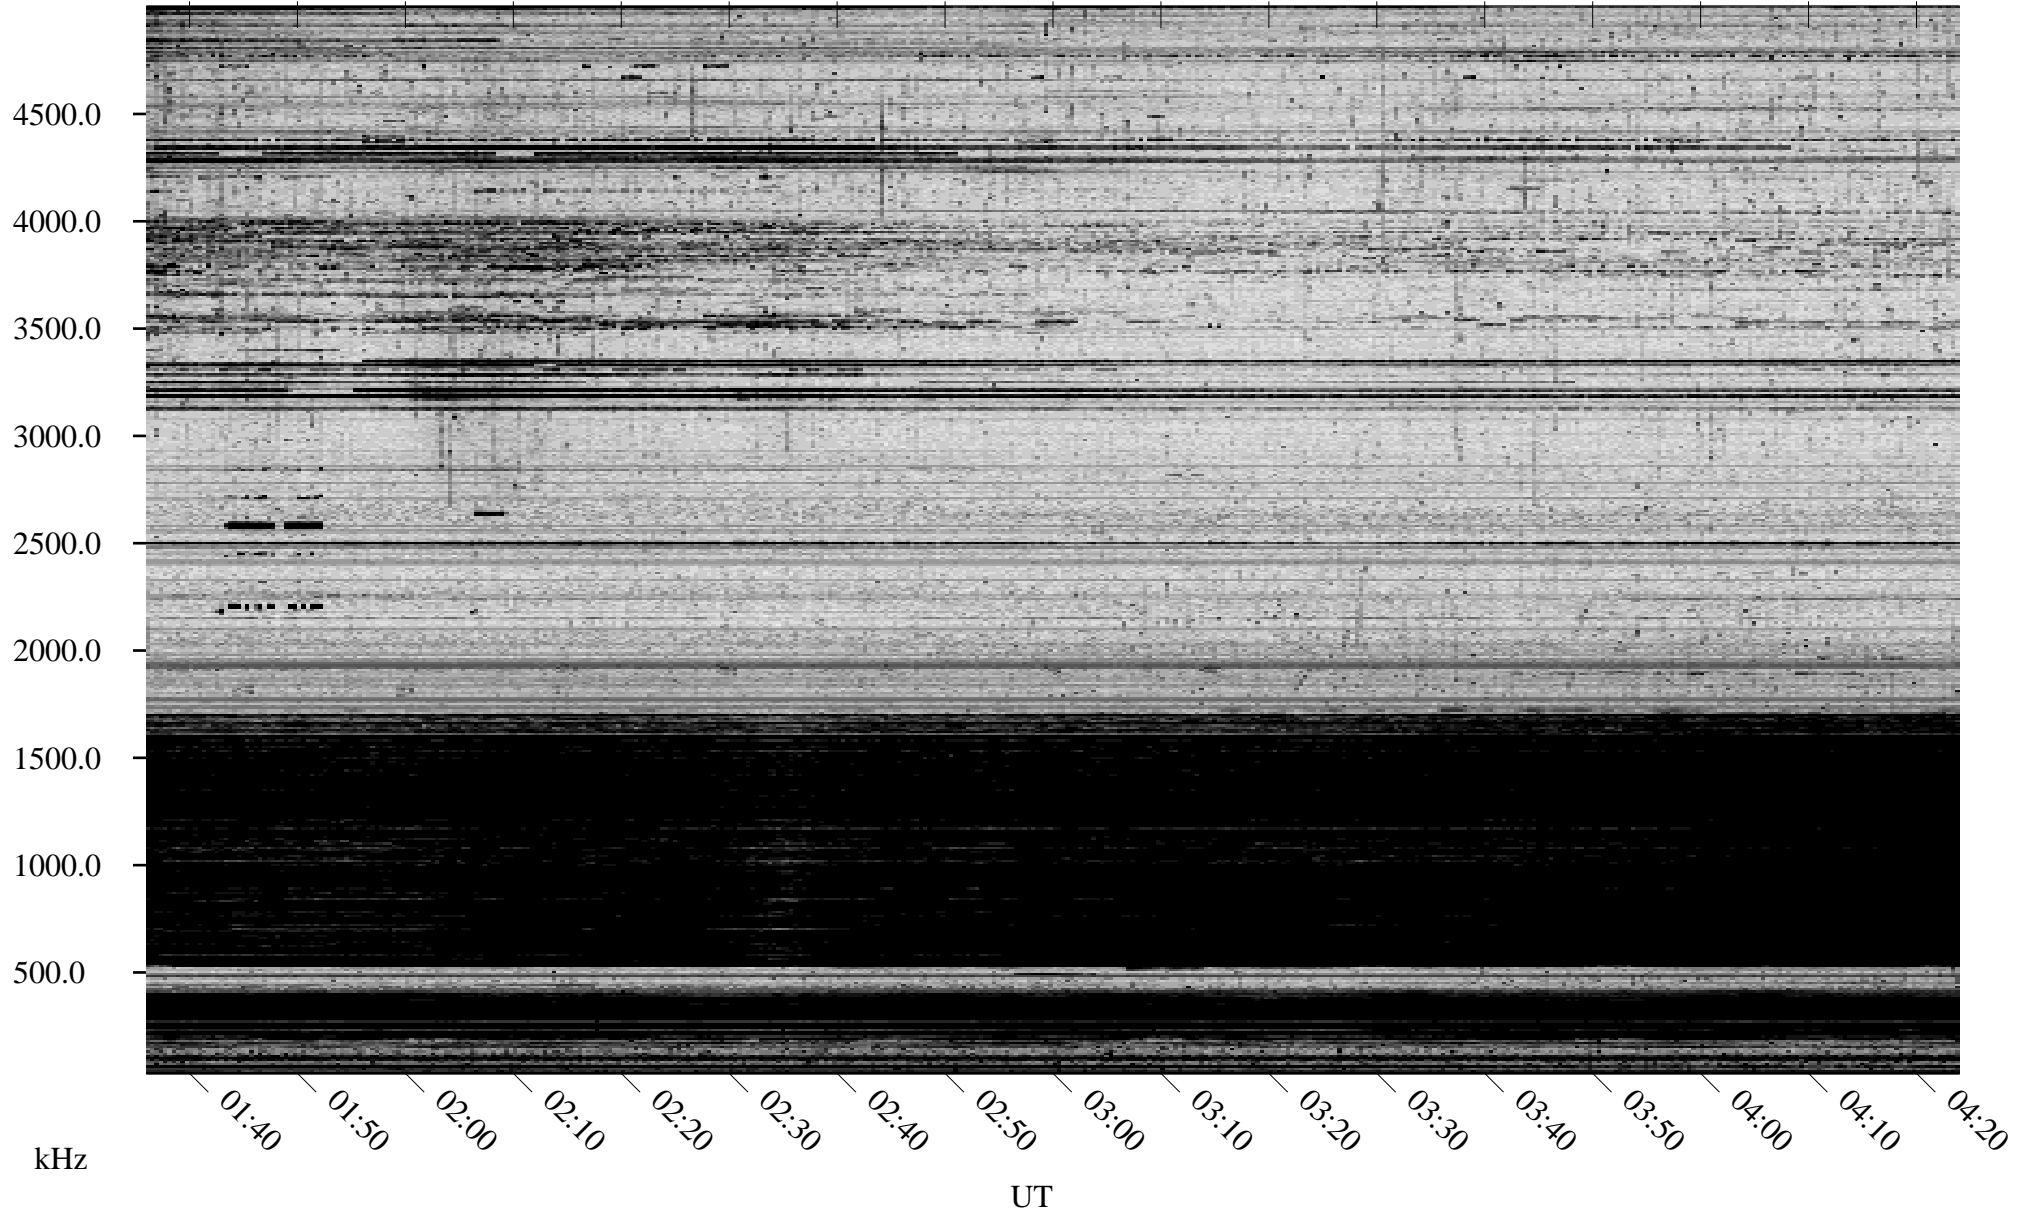

10/29/2008 Churchill, Manitoba

Linear Scale Black = 161 White = 15

ch08303l.r00SUm max_12

Page 1

10/29/2008 Churchill, Manitoba

Linear Scale Black = 161 White = 15

ch08303l.r00SUm max_12

Page 2

10/30/2008 Churchill, Manitoba

Linear Scale Black = 161 White = 15

ch08303l.r00SUm max_12

Page 3

10/30/2008 Churchill, Manitoba

Linear Scale Black = 161 White = 15

ch08303l.r00SUm max_12

Page 4

10/30/2008 Churchill, Manitoba

Linear Scale Black = 161 White = 15

ch08303l.r00SUm max_12

10/30/2008 Churchill, Manitoba

Linear Scale Black = 161 White = 15

ch08303l.r00SUm max_12

Page 6

10/30/2008 Churchill, Manitoba

Linear Scale Black = 161 White = 15

ch08303l.r00SUm max_12

Page 7

10/30/2008 Churchill, Manitoba

Linear Scale Black = 161 White = 15

ch08303l.r00SUm max_12

Page 8