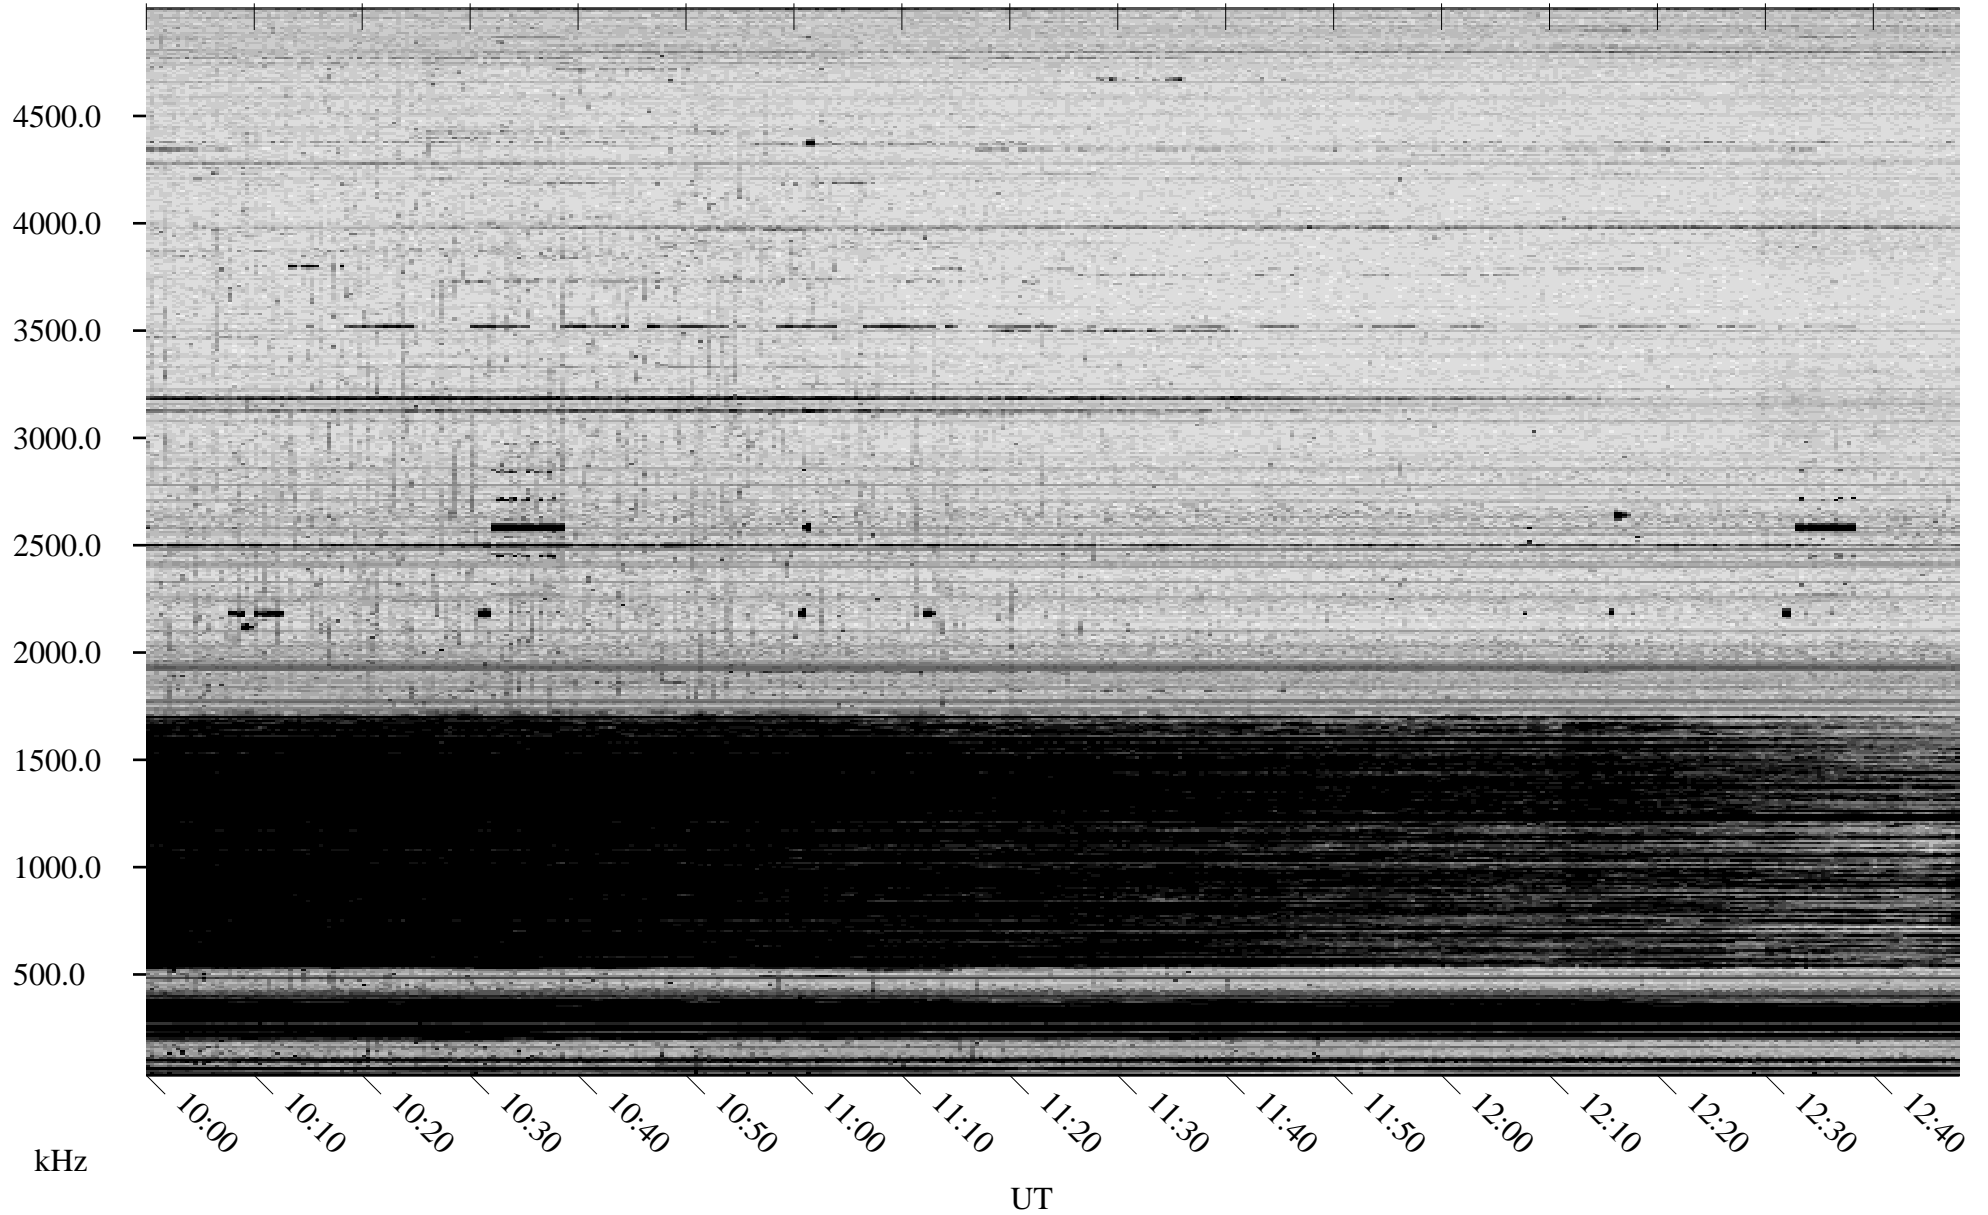

10/29/2008 Churchill, Manitoba

Linear Scale Black = 161 White = 15

ch08303l.r00SUm max_12

Page 1

10/29/2008 Churchill, Manitoba

Linear Scale Black = 161 White = 15

ch08303l.r00SUm max_12

Page 2

10/30/2008 Churchill, Manitoba

Linear Scale Black = 161 White = 15

ch08303l.r00SUm max_12

Page 3

10/30/2008 Churchill, Manitoba

Linear Scale Black = 161 White = 15

ch08303l.r00SUm max_12

Page 4

10/30/2008 Churchill, Manitoba

Linear Scale Black = 161 White = 15

ch08303l.r00SUm max_12

10/30/2008 Churchill, Manitoba

Linear Scale Black = 161 White = 15

ch08303l.r00SUm max_12

Page 6

10/30/2008 Churchill, Manitoba

Linear Scale Black = 161 White = 15

ch08303l.r00SUm max_12

Page 7

10/30/2008 Churchill, Manitoba

Linear Scale Black = 161 White = 15

ch08303l.r00SUm max_12

Page 8