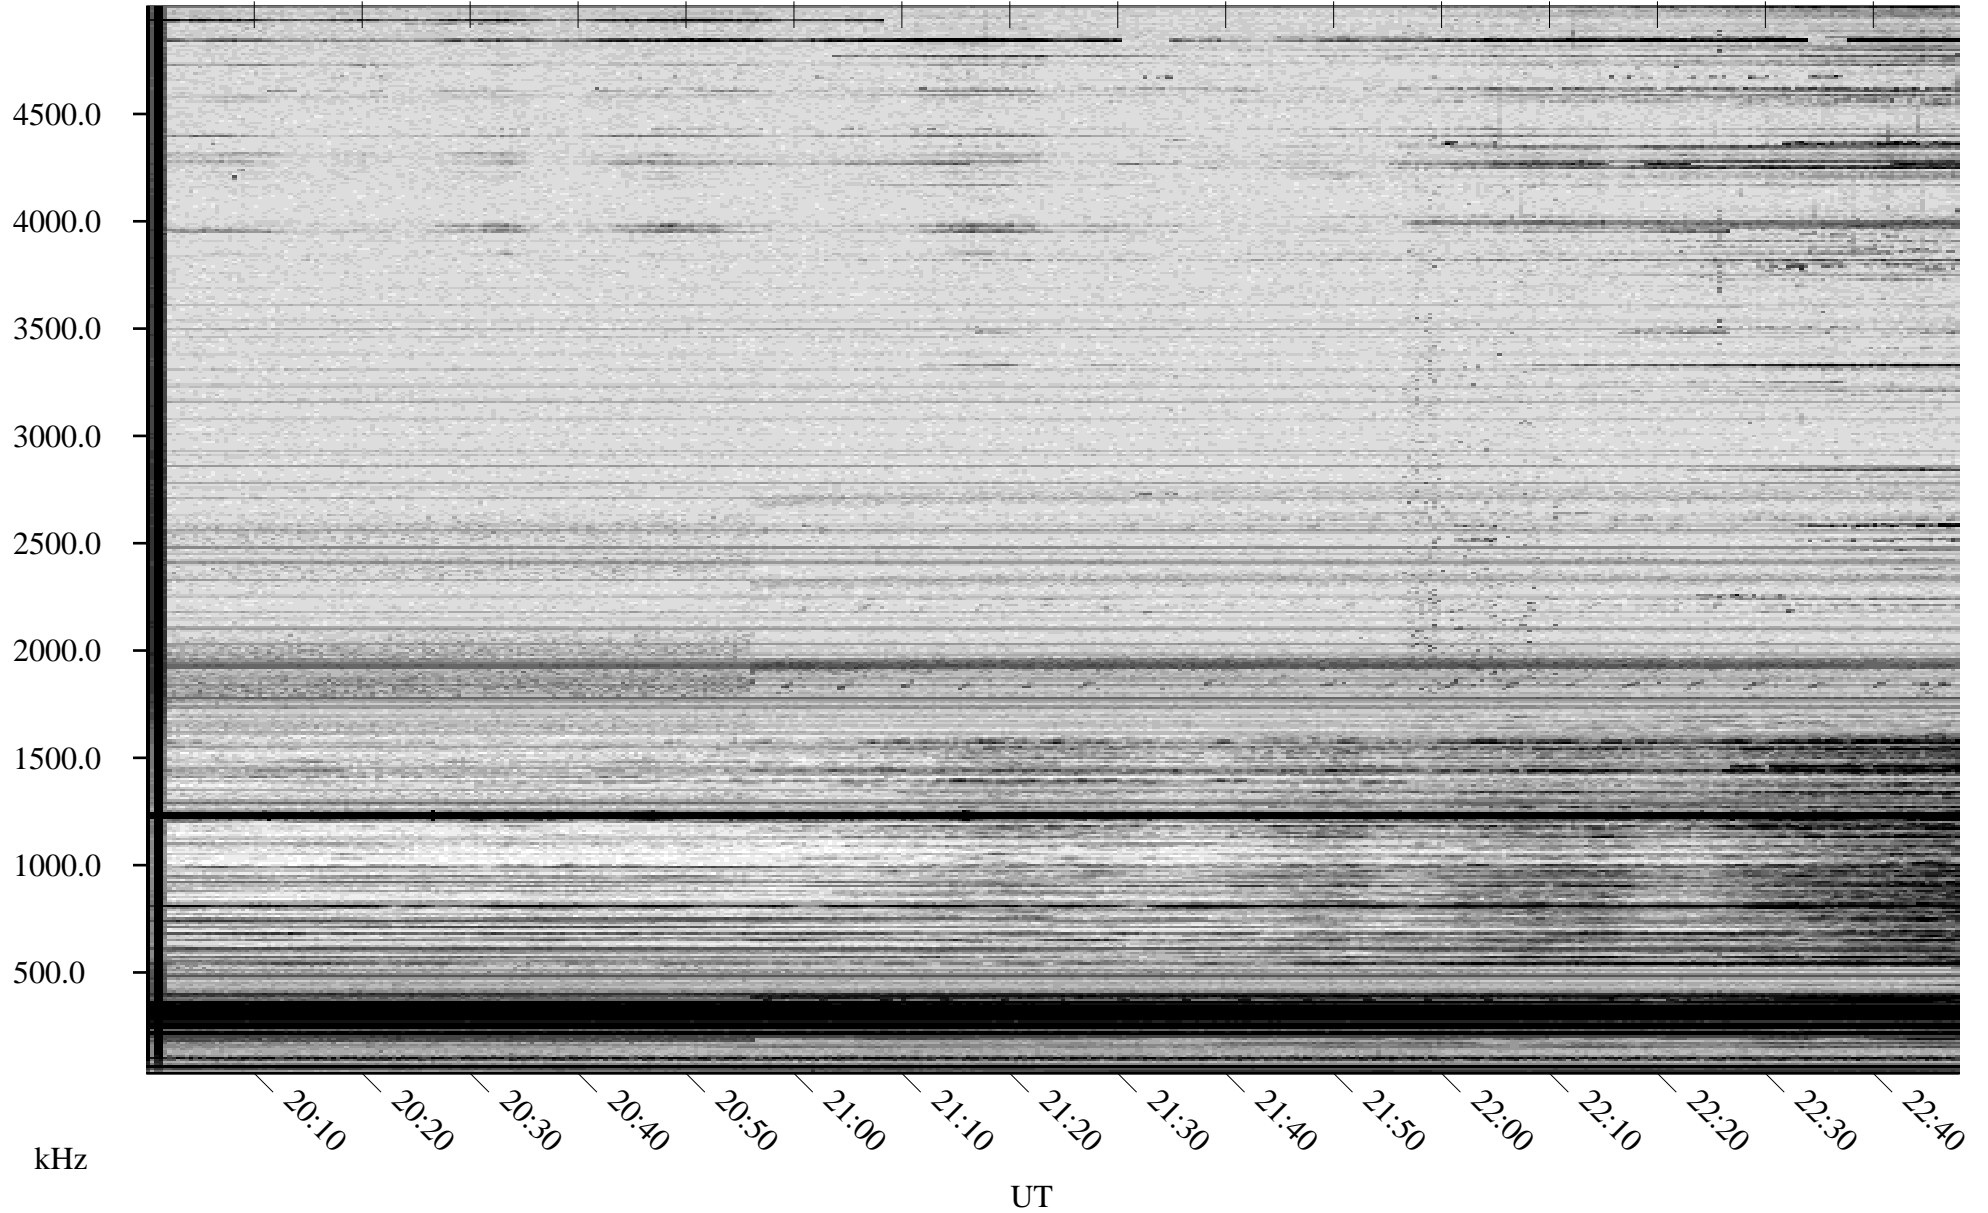

10/29/2008 Churchill, Manitoba

Linear Scale Black = 161 White = 15

ch08303l.r00SUm max_12

Page 1

10/29/2008 Churchill, Manitoba

Linear Scale Black = 161 White = 15

ch08303l.r00SUm max_12

Page 2

10/30/2008 Churchill, Manitoba

Linear Scale Black = 161 White = 15

ch08303l.r00SUm max_12

Page 3

10/30/2008 Churchill, Manitoba

Linear Scale Black = 161 White = 15

ch08303l.r00SUm max_12

Page 4

10/30/2008 Churchill, Manitoba

Linear Scale Black = 161 White = 15

ch08303l.r00SUm max_12

10/30/2008 Churchill, Manitoba

Linear Scale Black = 161 White = 15

ch08303l.r00SUm max_12

Page 6

10/30/2008 Churchill, Manitoba

Linear Scale Black = 161 White = 15

ch08303l.r00SUm max_12

Page 7

10/30/2008 Churchill, Manitoba

Linear Scale Black = 161 White = 15

ch08303l.r00SUm max_12

Page 8