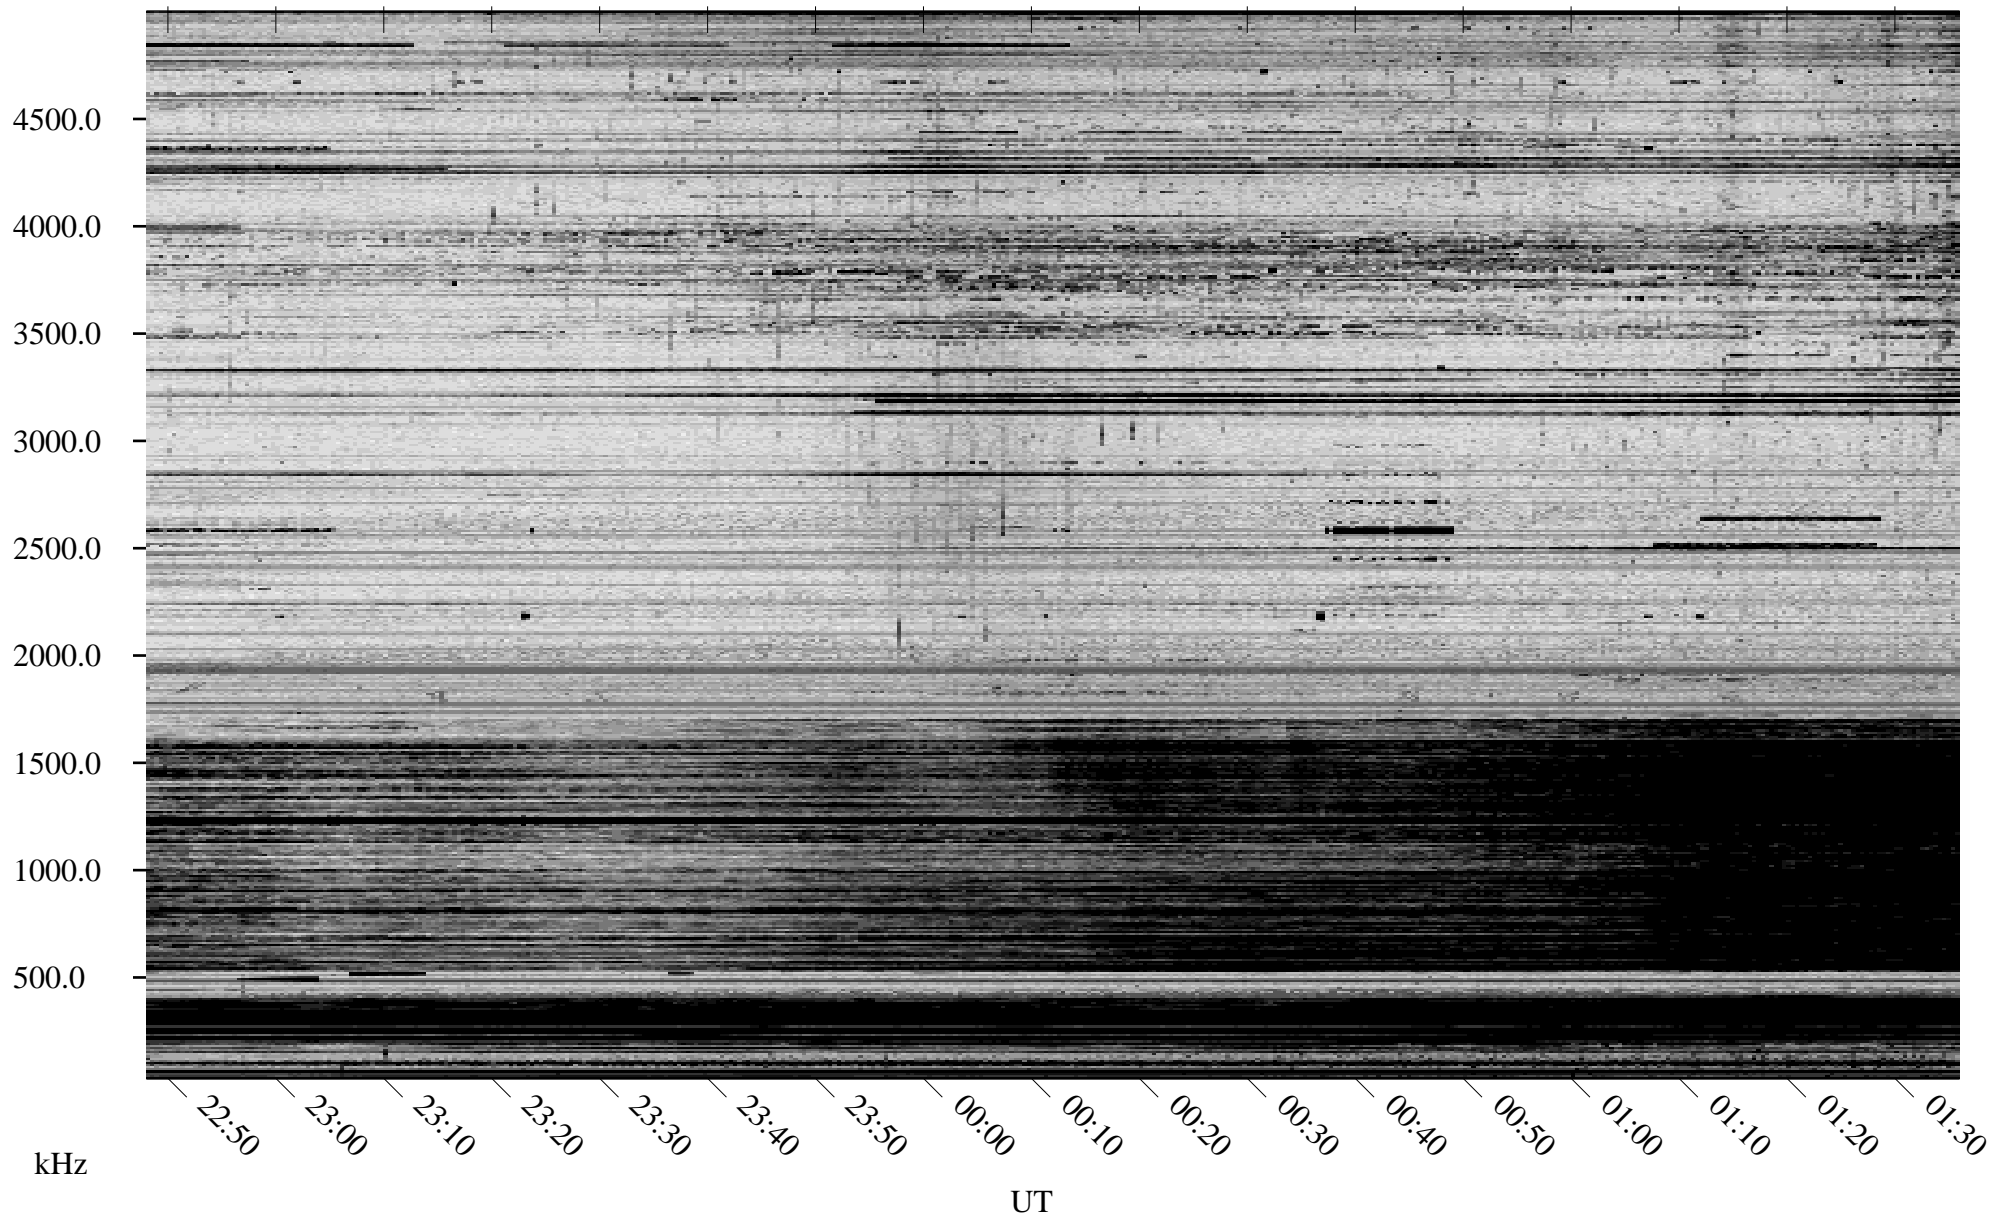

10/29/2008 Churchill, Manitoba

Linear Scale Black = 161 White = 15

ch08303l.r00SUm max_12

Page 1

10/29/2008 Churchill, Manitoba

Linear Scale Black = 161 White = 15

ch08303l.r00SUm max_12

Page 2

10/30/2008 Churchill, Manitoba

Linear Scale Black = 161 White = 15

ch08303l.r00SUm max_12

Page 3

10/30/2008 Churchill, Manitoba

Linear Scale Black = 161 White = 15

ch08303l.r00SUm max_12

Page 4

10/30/2008 Churchill, Manitoba

Linear Scale Black = 161 White = 15

ch08303l.r00SUm max_12

10/30/2008 Churchill, Manitoba

Linear Scale Black = 161 White = 15

ch08303l.r00SUm max_12

Page 6

10/30/2008 Churchill, Manitoba

Linear Scale Black = 161 White = 15

ch08303l.r00SUm max_12

Page 7

10/30/2008 Churchill, Manitoba

Linear Scale Black = 161 White = 15

ch08303l.r00SUm max_12

Page 8