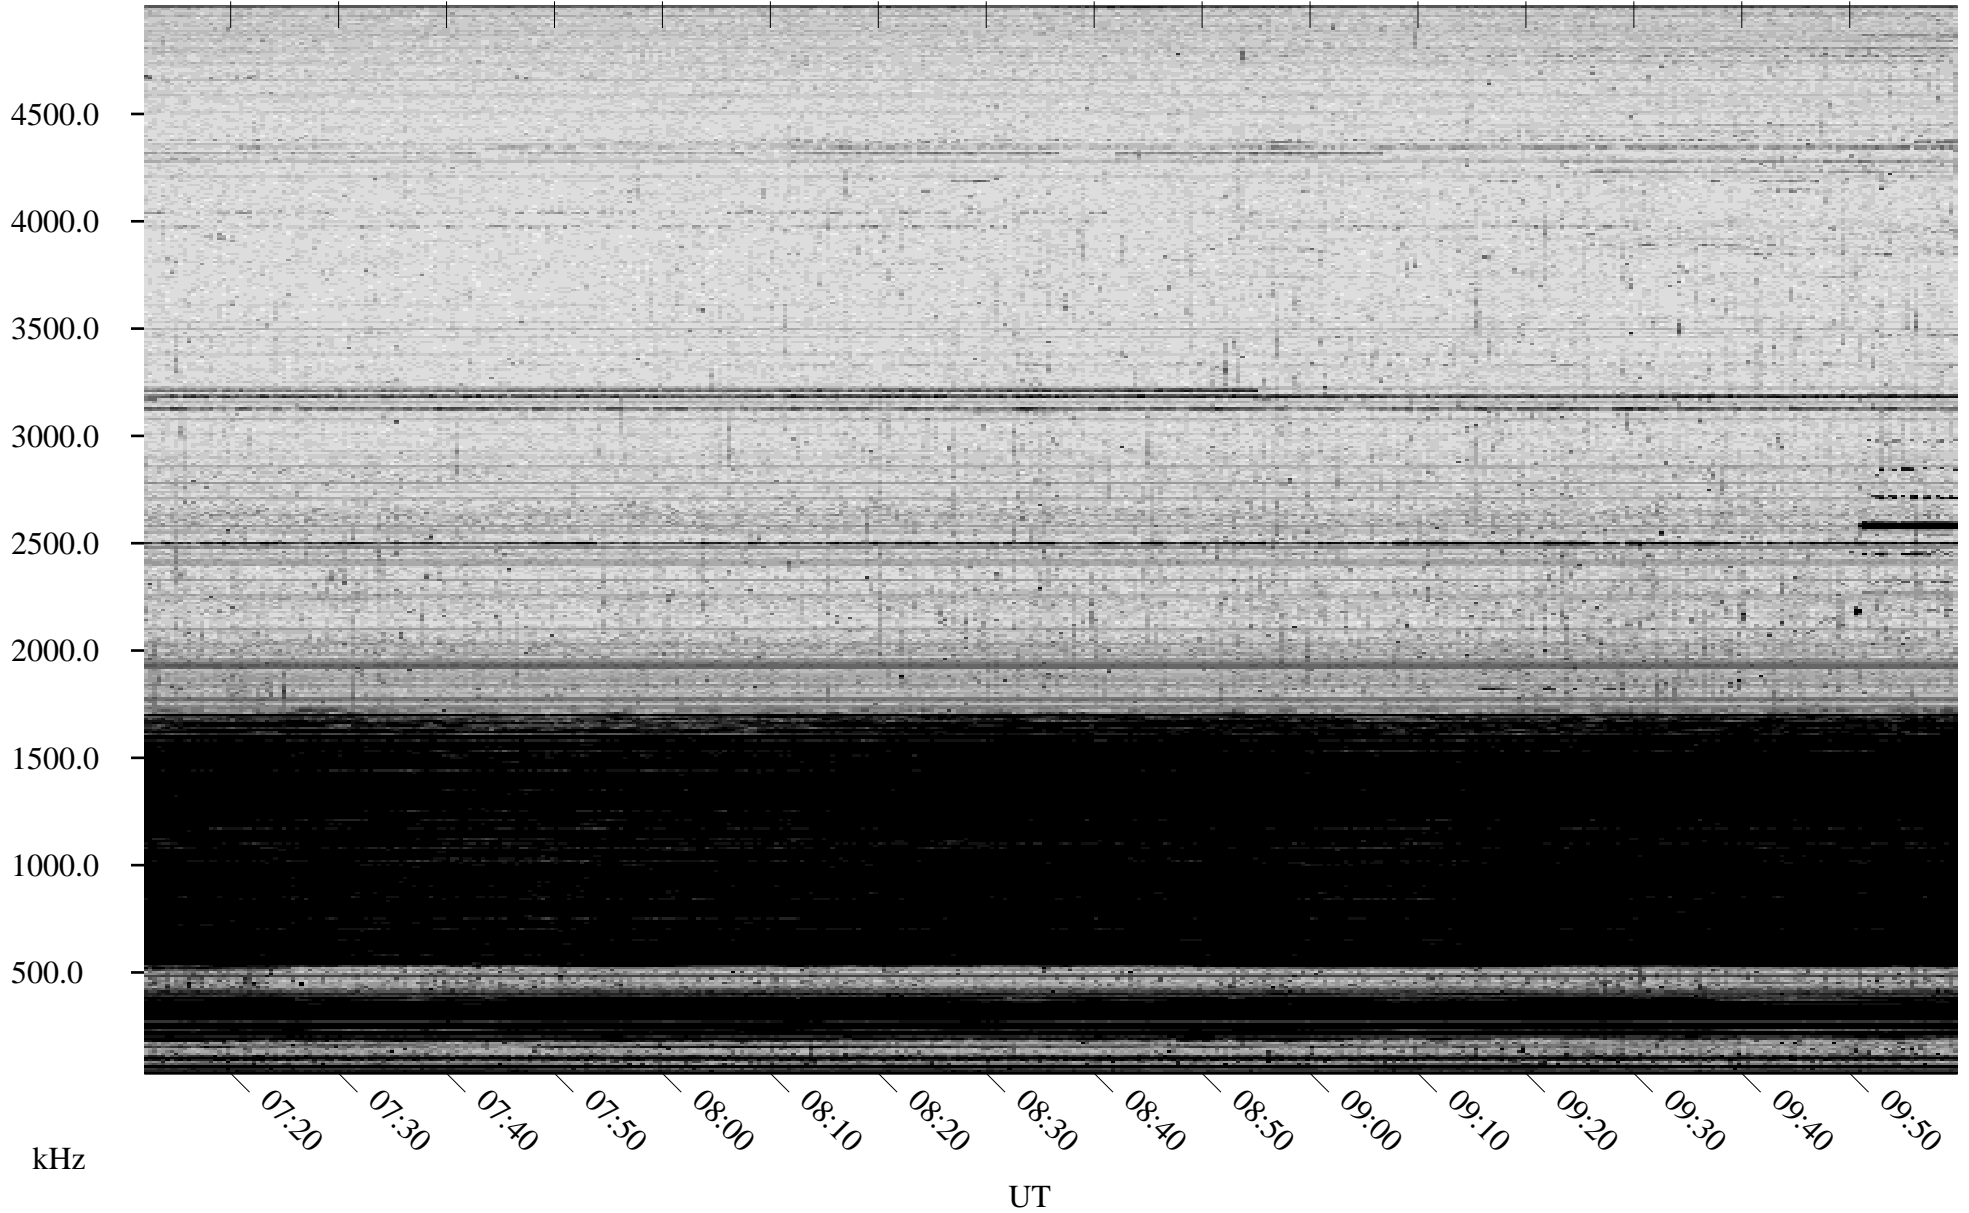

10/29/2008 Churchill, Manitoba

Linear Scale Black = 161 White = 15

ch08303l.r00SUm max_12

Page 1

10/29/2008 Churchill, Manitoba

Linear Scale Black = 161 White = 15

ch08303l.r00SUm max_12

Page 2

10/30/2008 Churchill, Manitoba

Linear Scale Black = 161 White = 15

ch08303l.r00SUm max_12

Page 3

10/30/2008 Churchill, Manitoba

Linear Scale Black = 161 White = 15

ch08303l.r00SUm max_12

Page 4

10/30/2008 Churchill, Manitoba

Linear Scale Black = 161 White = 15

ch08303l.r00SUm max_12

10/30/2008 Churchill, Manitoba

Linear Scale Black = 161 White = 15

ch08303l.r00SUm max_12

Page 6

10/30/2008 Churchill, Manitoba

Linear Scale Black = 161 White = 15

ch08303l.r00SUm max_12

Page 7

10/30/2008 Churchill, Manitoba

Linear Scale Black = 161 White = 15

ch08303l.r00SUm max_12

Page 8