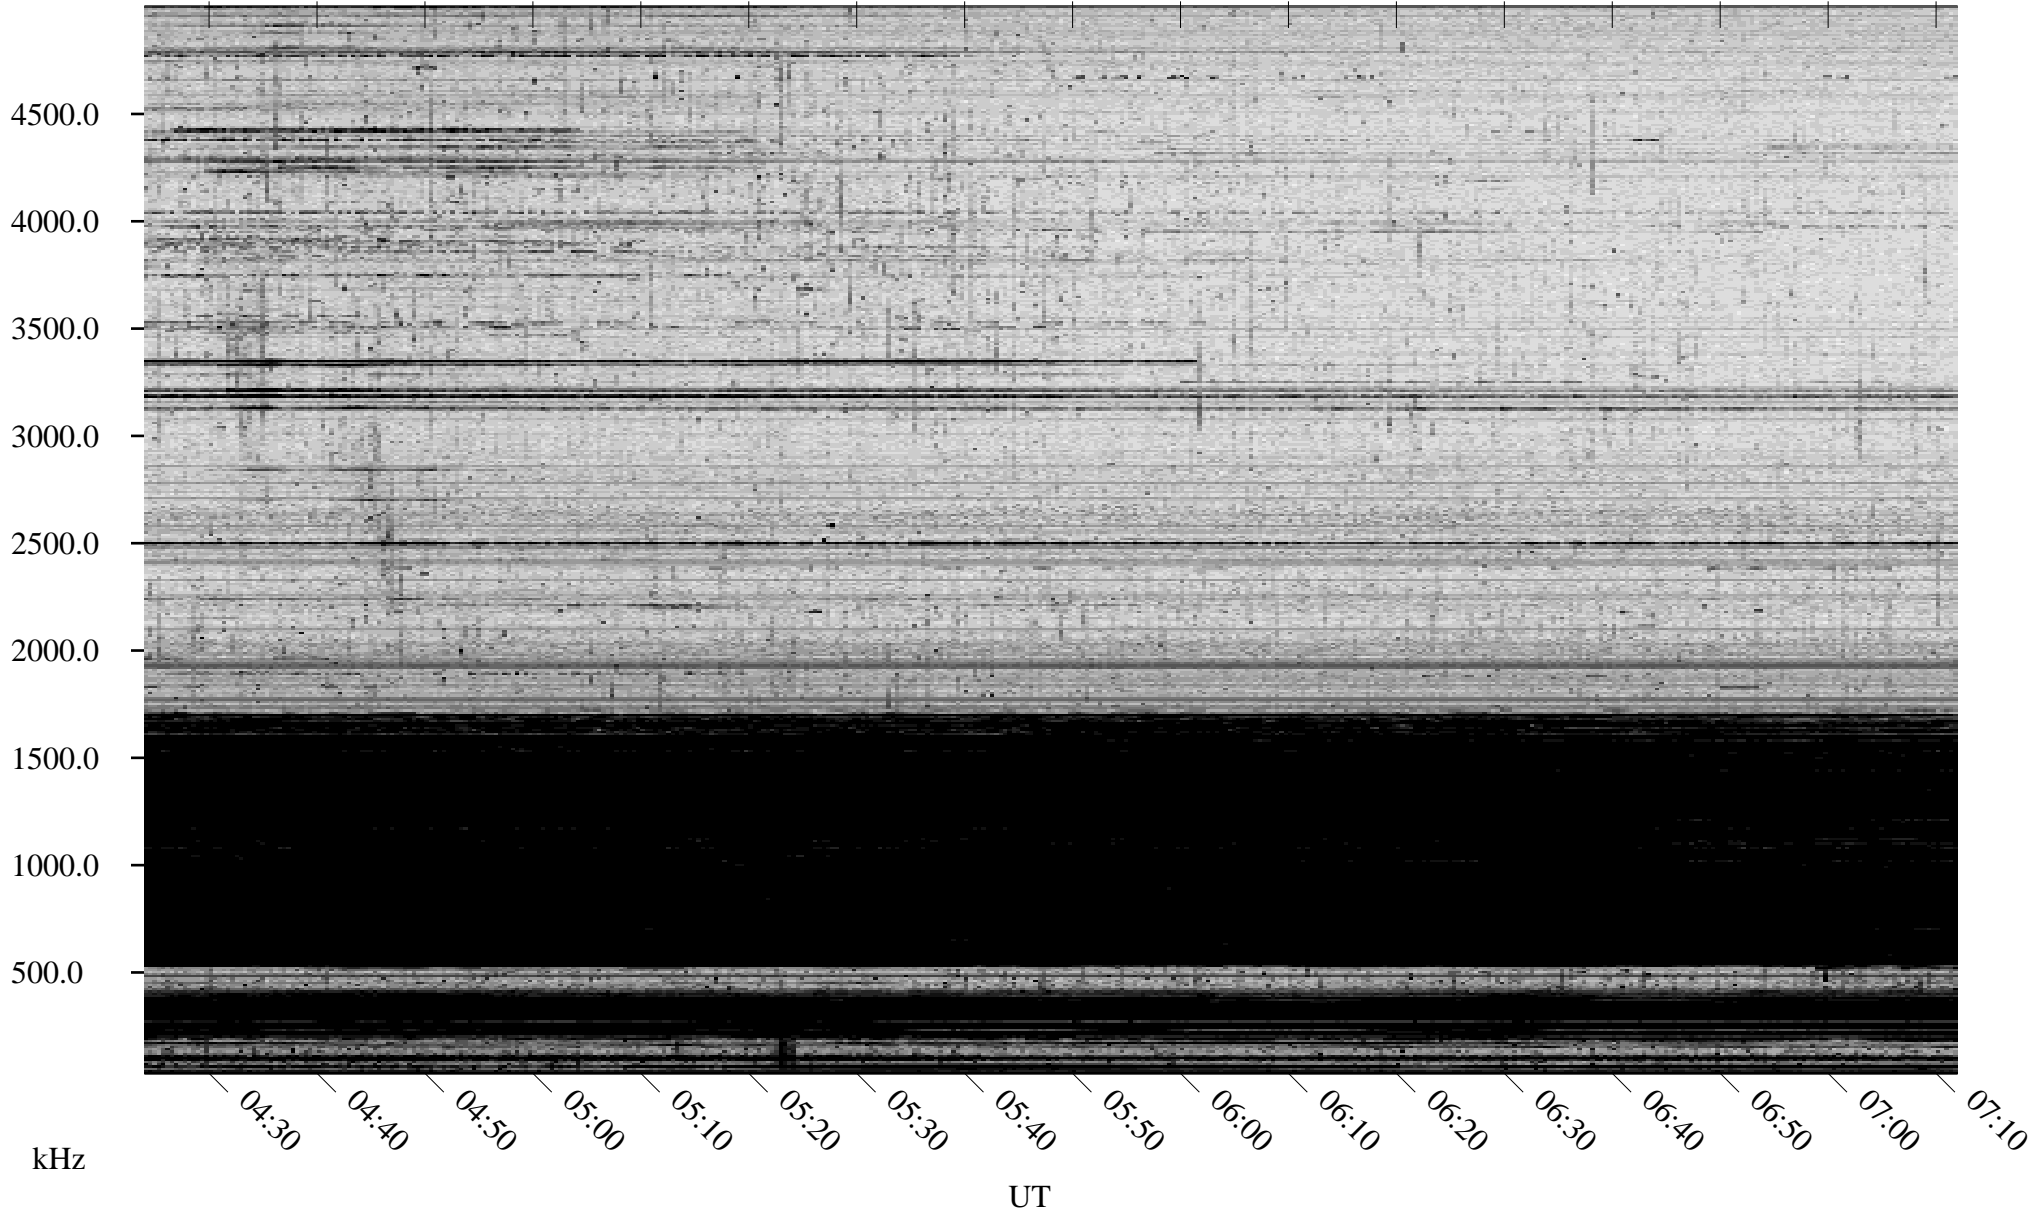

10/29/2008 Churchill, Manitoba

Linear Scale Black = 161 White = 15

ch08303l.r00SUm max_12

Page 1

10/29/2008 Churchill, Manitoba

Linear Scale Black = 161 White = 15

ch08303l.r00SUm max_12

Page 2

10/30/2008 Churchill, Manitoba

Linear Scale Black = 161 White = 15

ch08303l.r00SUm max_12

Page 3

10/30/2008 Churchill, Manitoba

Linear Scale Black = 161 White = 15

ch08303l.r00SUm max_12

Page 4

10/30/2008 Churchill, Manitoba

Linear Scale Black = 161 White = 15

ch08303l.r00SUm max_12

10/30/2008 Churchill, Manitoba

Linear Scale Black = 161 White = 15

ch08303l.r00SUm max_12

Page 6

10/30/2008 Churchill, Manitoba

Linear Scale Black = 161 White = 15

ch08303l.r00SUm max_12

Page 7

10/30/2008 Churchill, Manitoba

Linear Scale Black = 161 White = 15

ch08303l.r00SUm max_12

Page 8