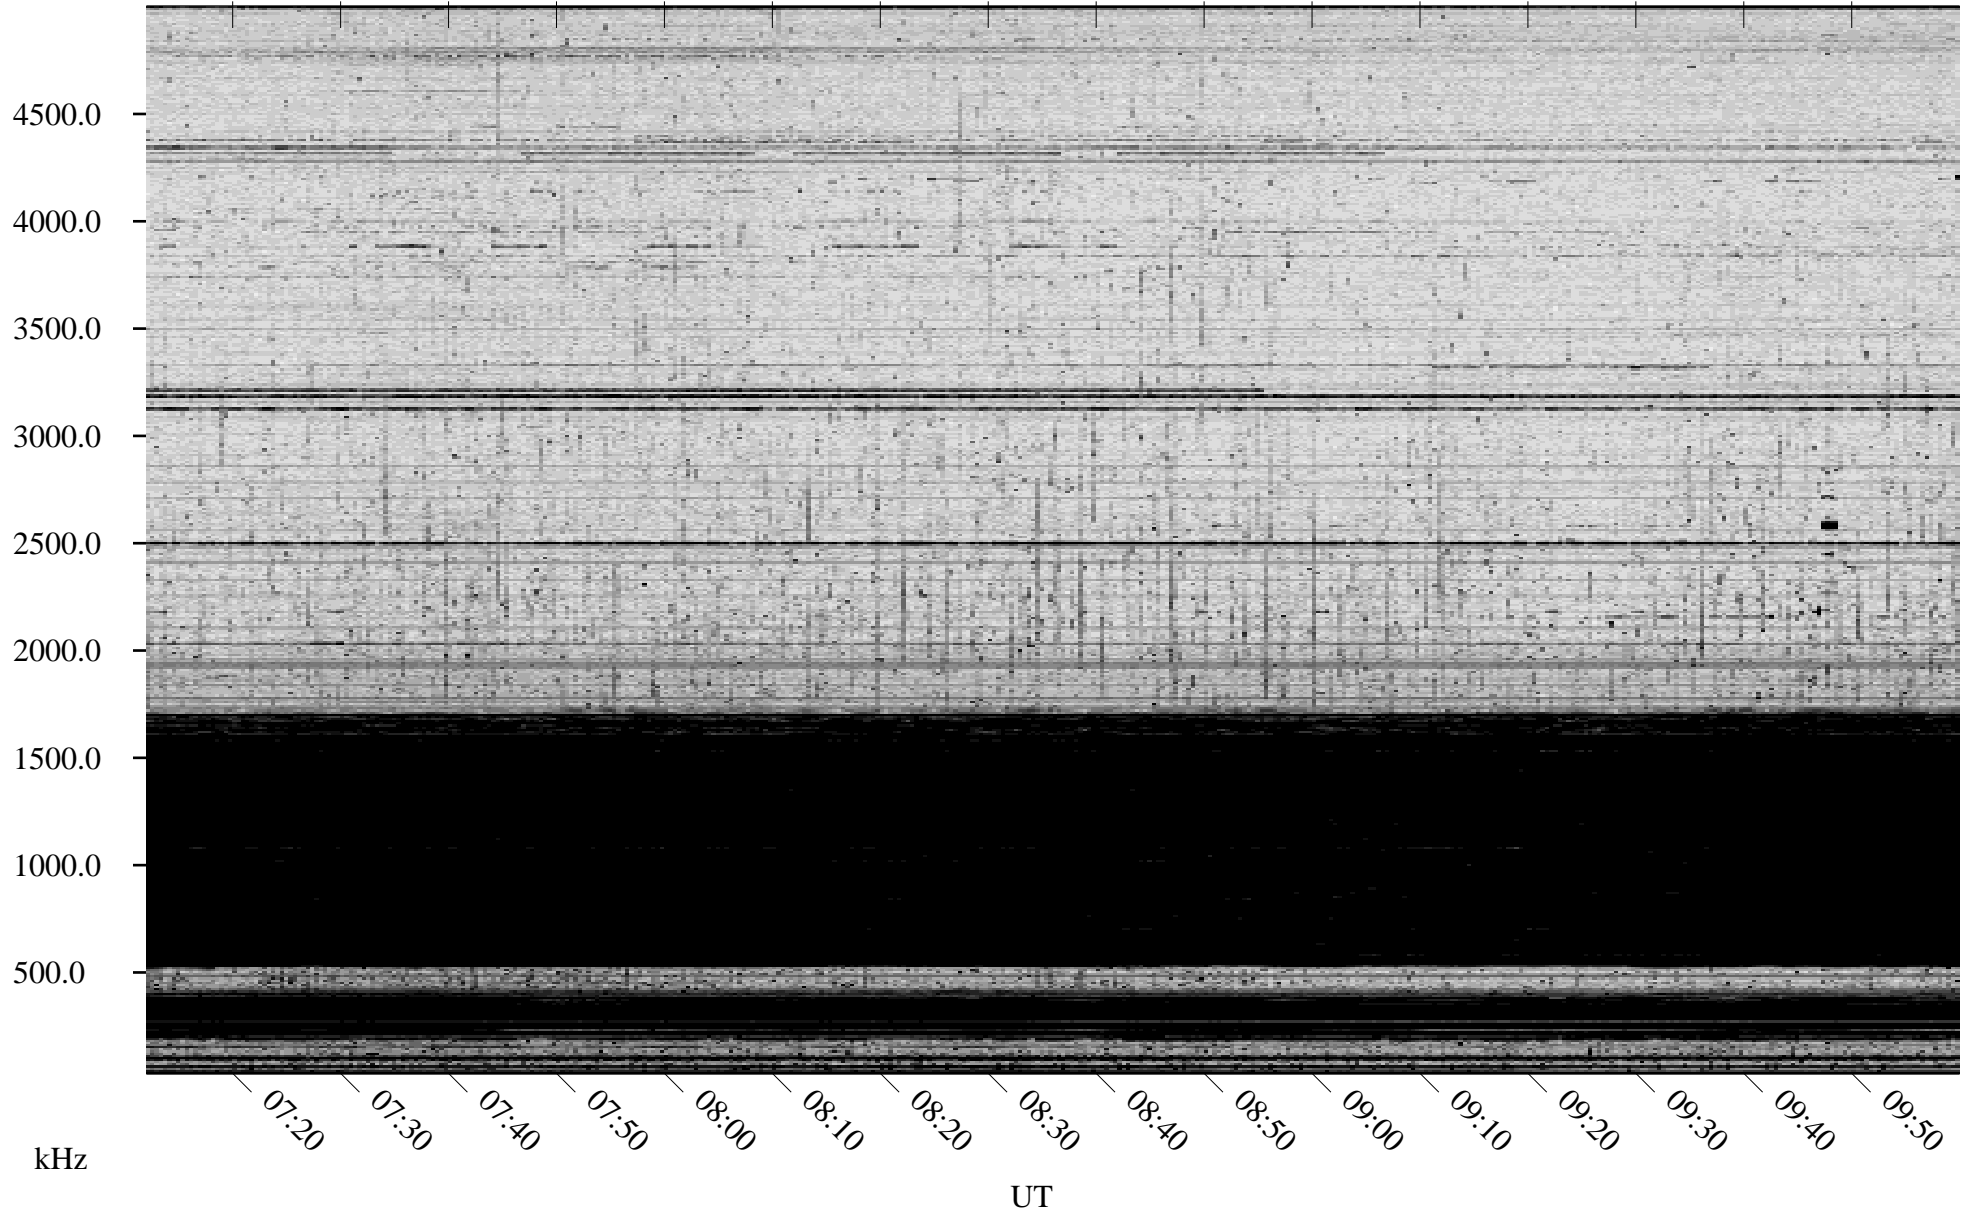

10/30/2008 Churchill, Manitoba

Linear Scale Black = 161 White = 15

ch08304l.r00SUm max_12

Page 1

10/30/2008 Churchill, Manitoba

Linear Scale Black = 161 White = 15

ch08304l.r00SUm max_12

Page 2

10/31/2008 Churchill, Manitoba

Linear Scale Black = 161 White = 15

ch08304l.r00SUm max_12

Page 3

10/31/2008 Churchill, Manitoba

Linear Scale Black = 161 White = 15

ch08304l.r00SUm max_12

Page 4

10/31/2008 Churchill, Manitoba

Linear Scale Black = 161 White = 15

ch08304l.r00SUm max_12

Page 5

10/31/2008 Churchill, Manitoba

Linear Scale Black = 161 White = 15

ch08304l.r00SUm max_12

Page 6

10/31/2008 Churchill, Manitoba

Linear Scale Black = 161 White = 15

ch08304l.r00SUm max_12

Page 7

10/31/2008 Churchill, Manitoba

Linear Scale Black = 161 White = 15

ch08304l.r00SUm max_12

Page 8