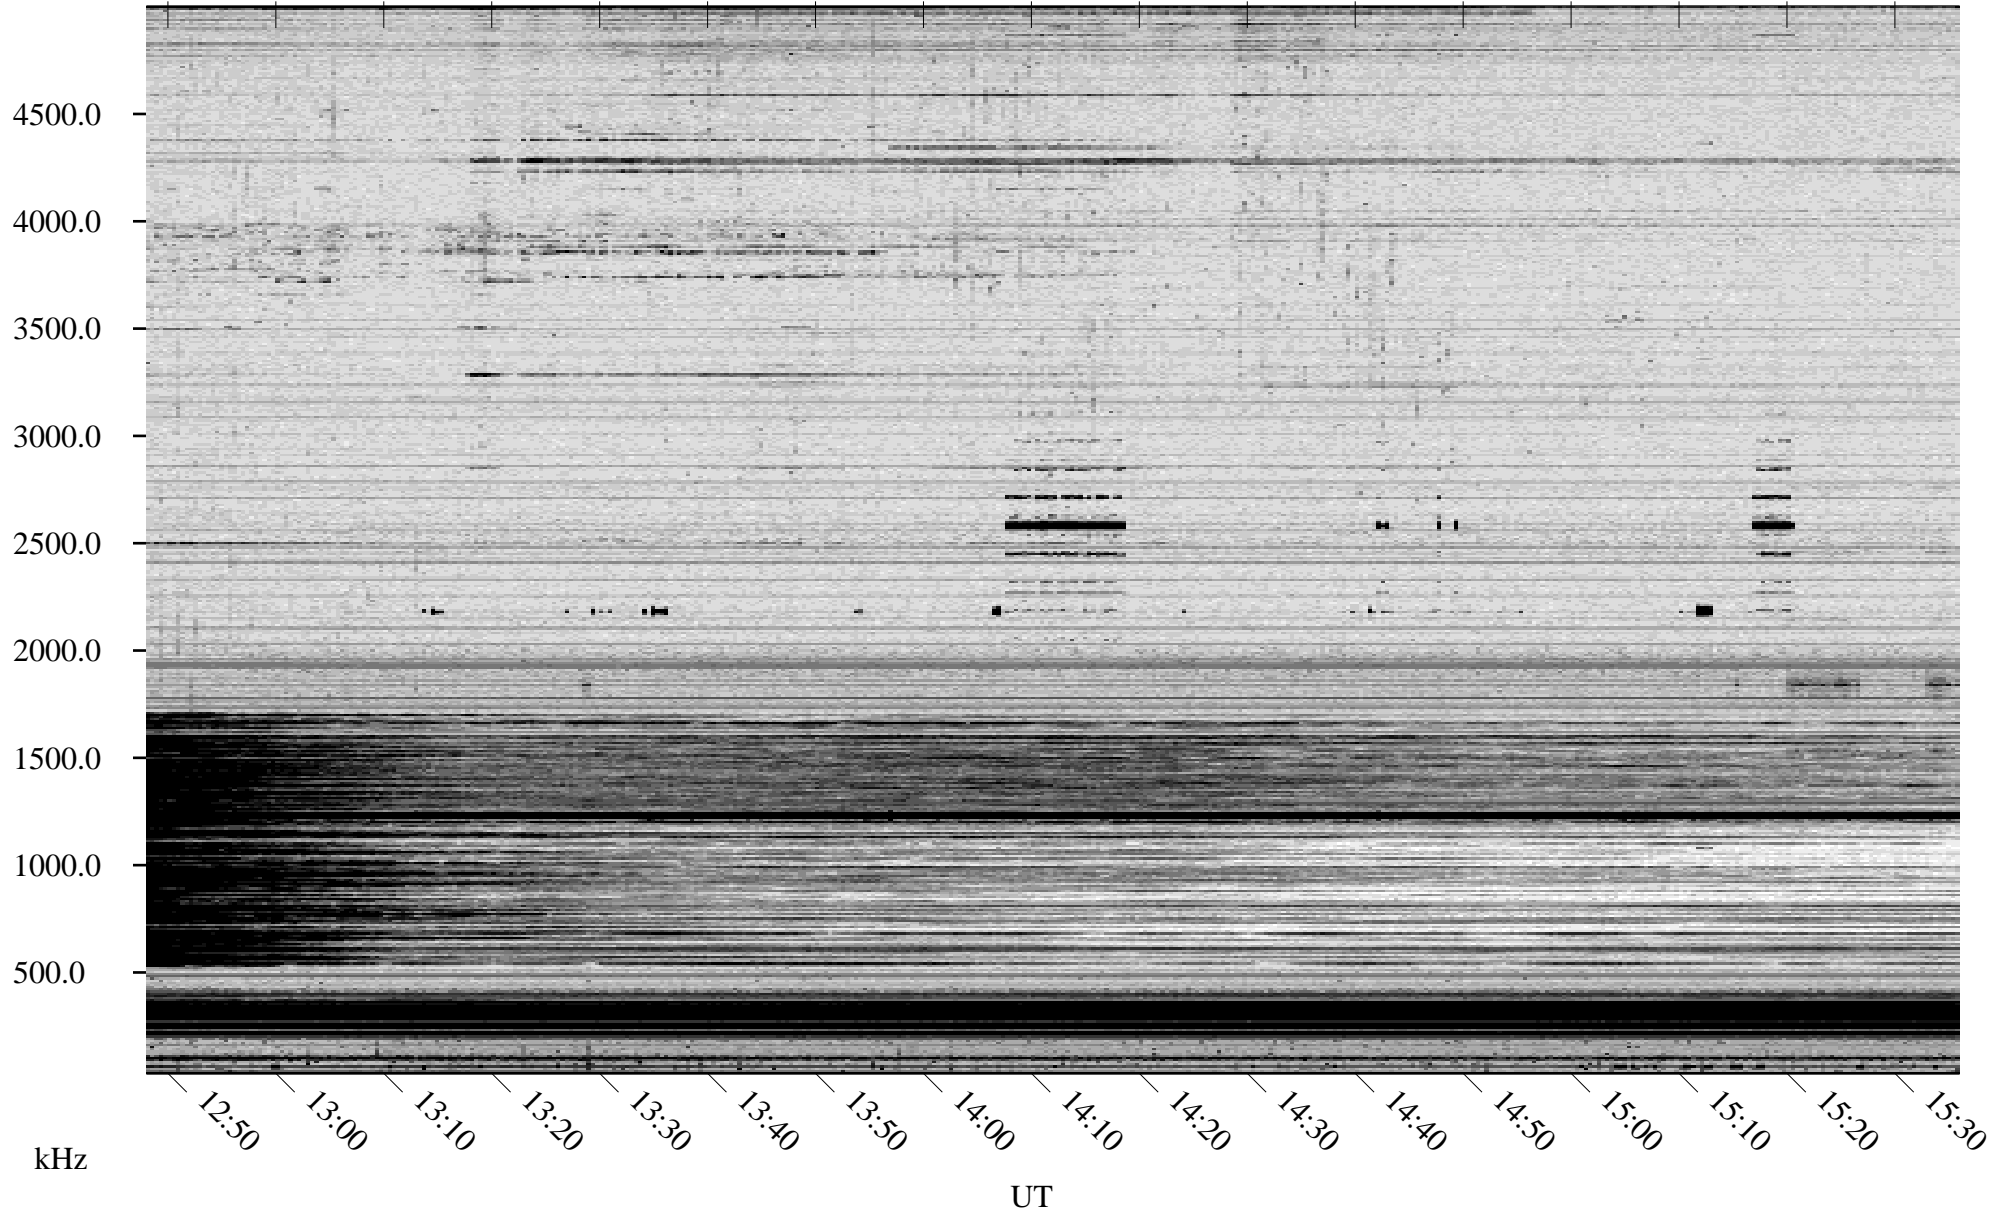

10/30/2008 Churchill, Manitoba

Linear Scale Black = 161 White = 15

ch08304l.r00SUm max_12

Page 1

10/30/2008 Churchill, Manitoba

Linear Scale Black = 161 White = 15

ch08304l.r00SUm max_12

Page 2

10/31/2008 Churchill, Manitoba

Linear Scale Black = 161 White = 15

ch08304l.r00SUm max_12

Page 3

10/31/2008 Churchill, Manitoba

Linear Scale Black = 161 White = 15

ch08304l.r00SUm max_12

Page 4

10/31/2008 Churchill, Manitoba

Linear Scale Black = 161 White = 15

ch08304l.r00SUm max_12

Page 5

10/31/2008 Churchill, Manitoba

Linear Scale Black = 161 White = 15

ch08304l.r00SUm max_12

Page 6

10/31/2008 Churchill, Manitoba

Linear Scale Black = 161 White = 15

ch08304l.r00SUm max_12

Page 7

10/31/2008 Churchill, Manitoba

Linear Scale Black = 161 White = 15

ch08304l.r00SUm max_12

Page 8