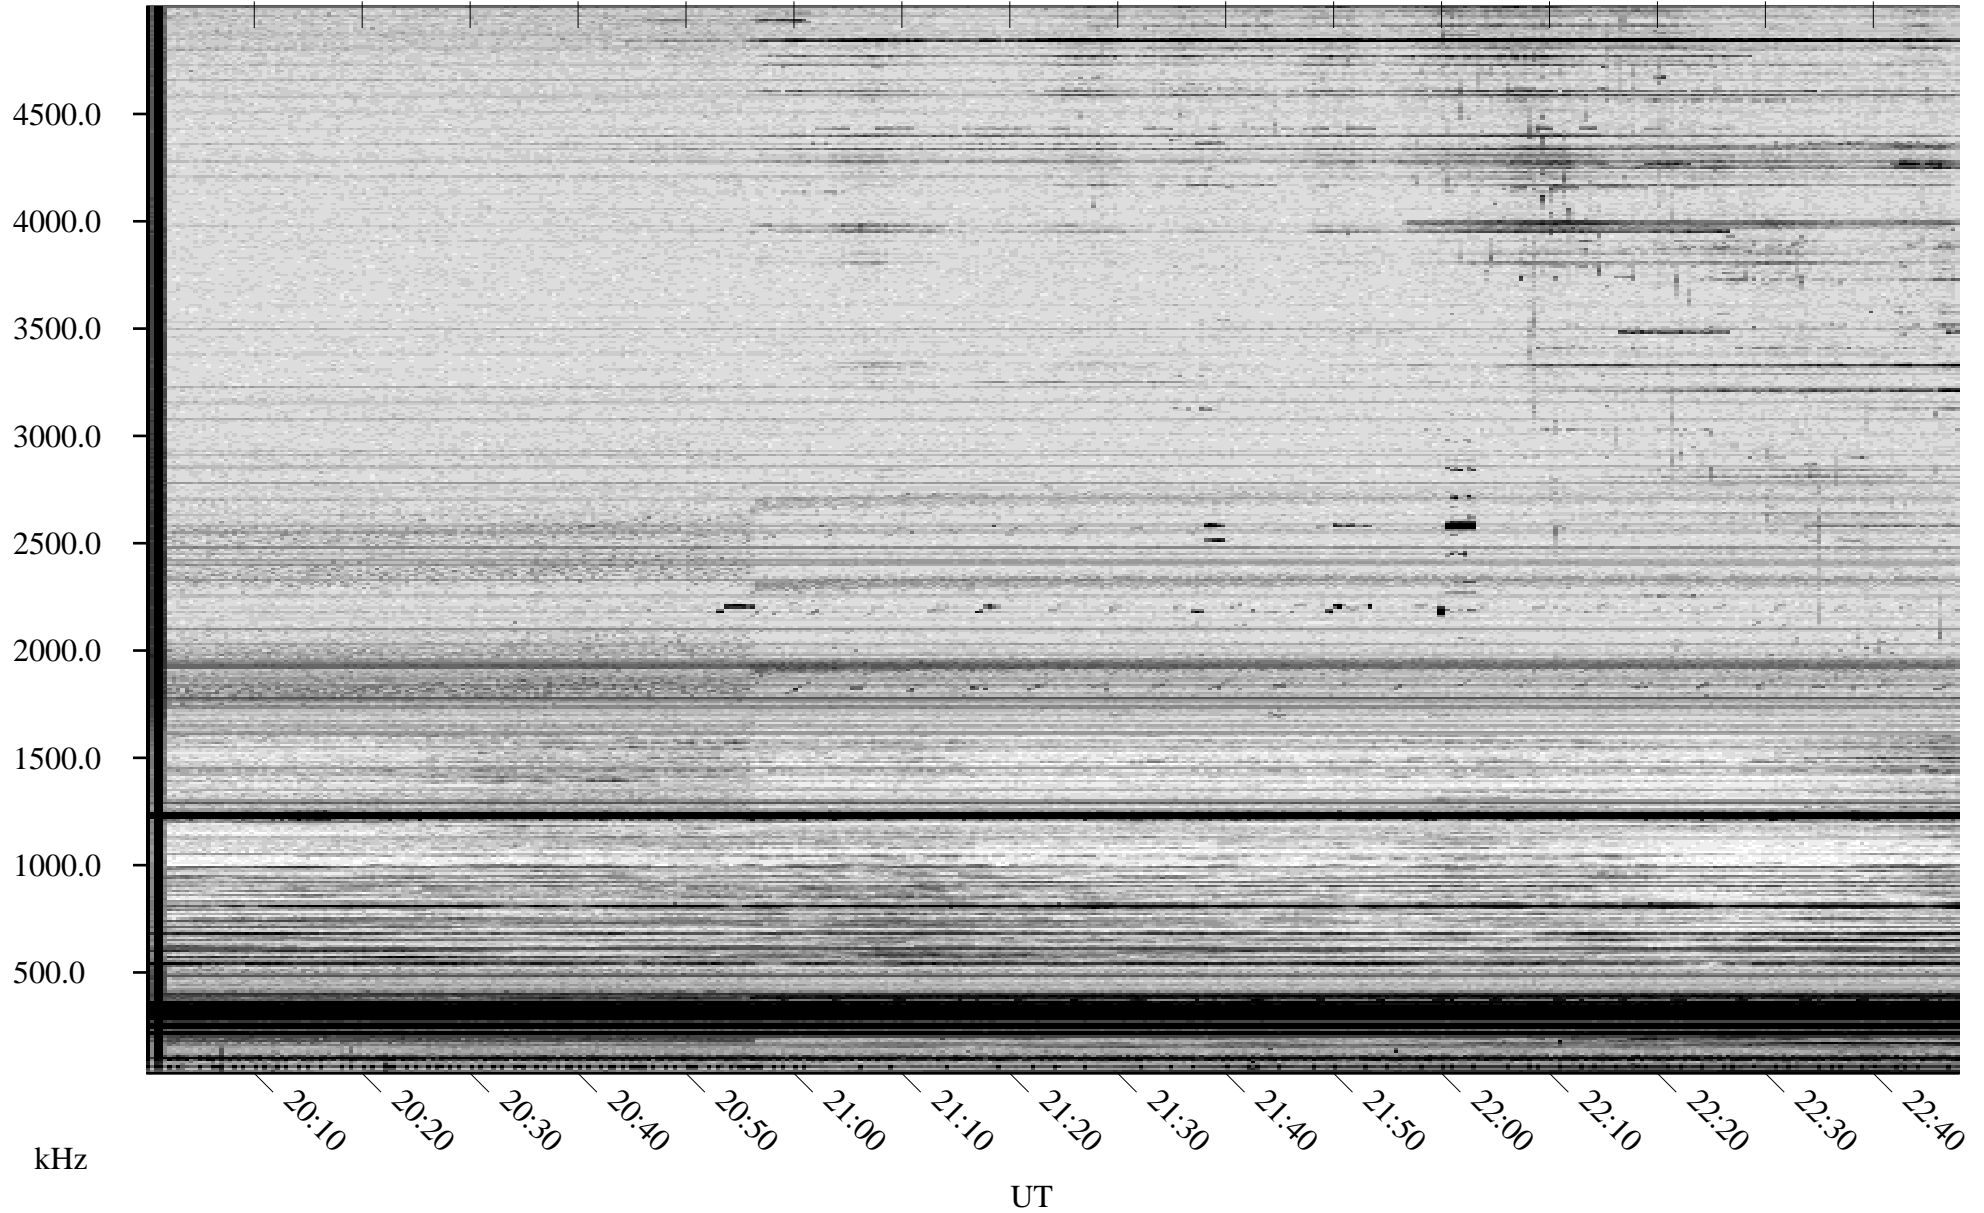

10/30/2008 Churchill, Manitoba

Linear Scale Black = 161 White = 15

ch08304l.r00SUm max_12

Page 1

10/30/2008 Churchill, Manitoba

Linear Scale Black = 161 White = 15

ch08304l.r00SUm max_12

Page 2

10/31/2008 Churchill, Manitoba

Linear Scale Black = 161 White = 15

ch08304l.r00SUm max_12

Page 3

10/31/2008 Churchill, Manitoba

Linear Scale Black = 161 White = 15

ch08304l.r00SUm max_12

Page 4

10/31/2008 Churchill, Manitoba

Linear Scale Black = 161 White = 15

ch08304l.r00SUm max_12

Page 5

10/31/2008 Churchill, Manitoba

Linear Scale Black = 161 White = 15

ch08304l.r00SUm max_12

Page 6

10/31/2008 Churchill, Manitoba

Linear Scale Black = 161 White = 15

ch08304l.r00SUm max_12

Page 7

10/31/2008 Churchill, Manitoba

Linear Scale Black = 161 White = 15

ch08304l.r00SUm max_12

Page 8