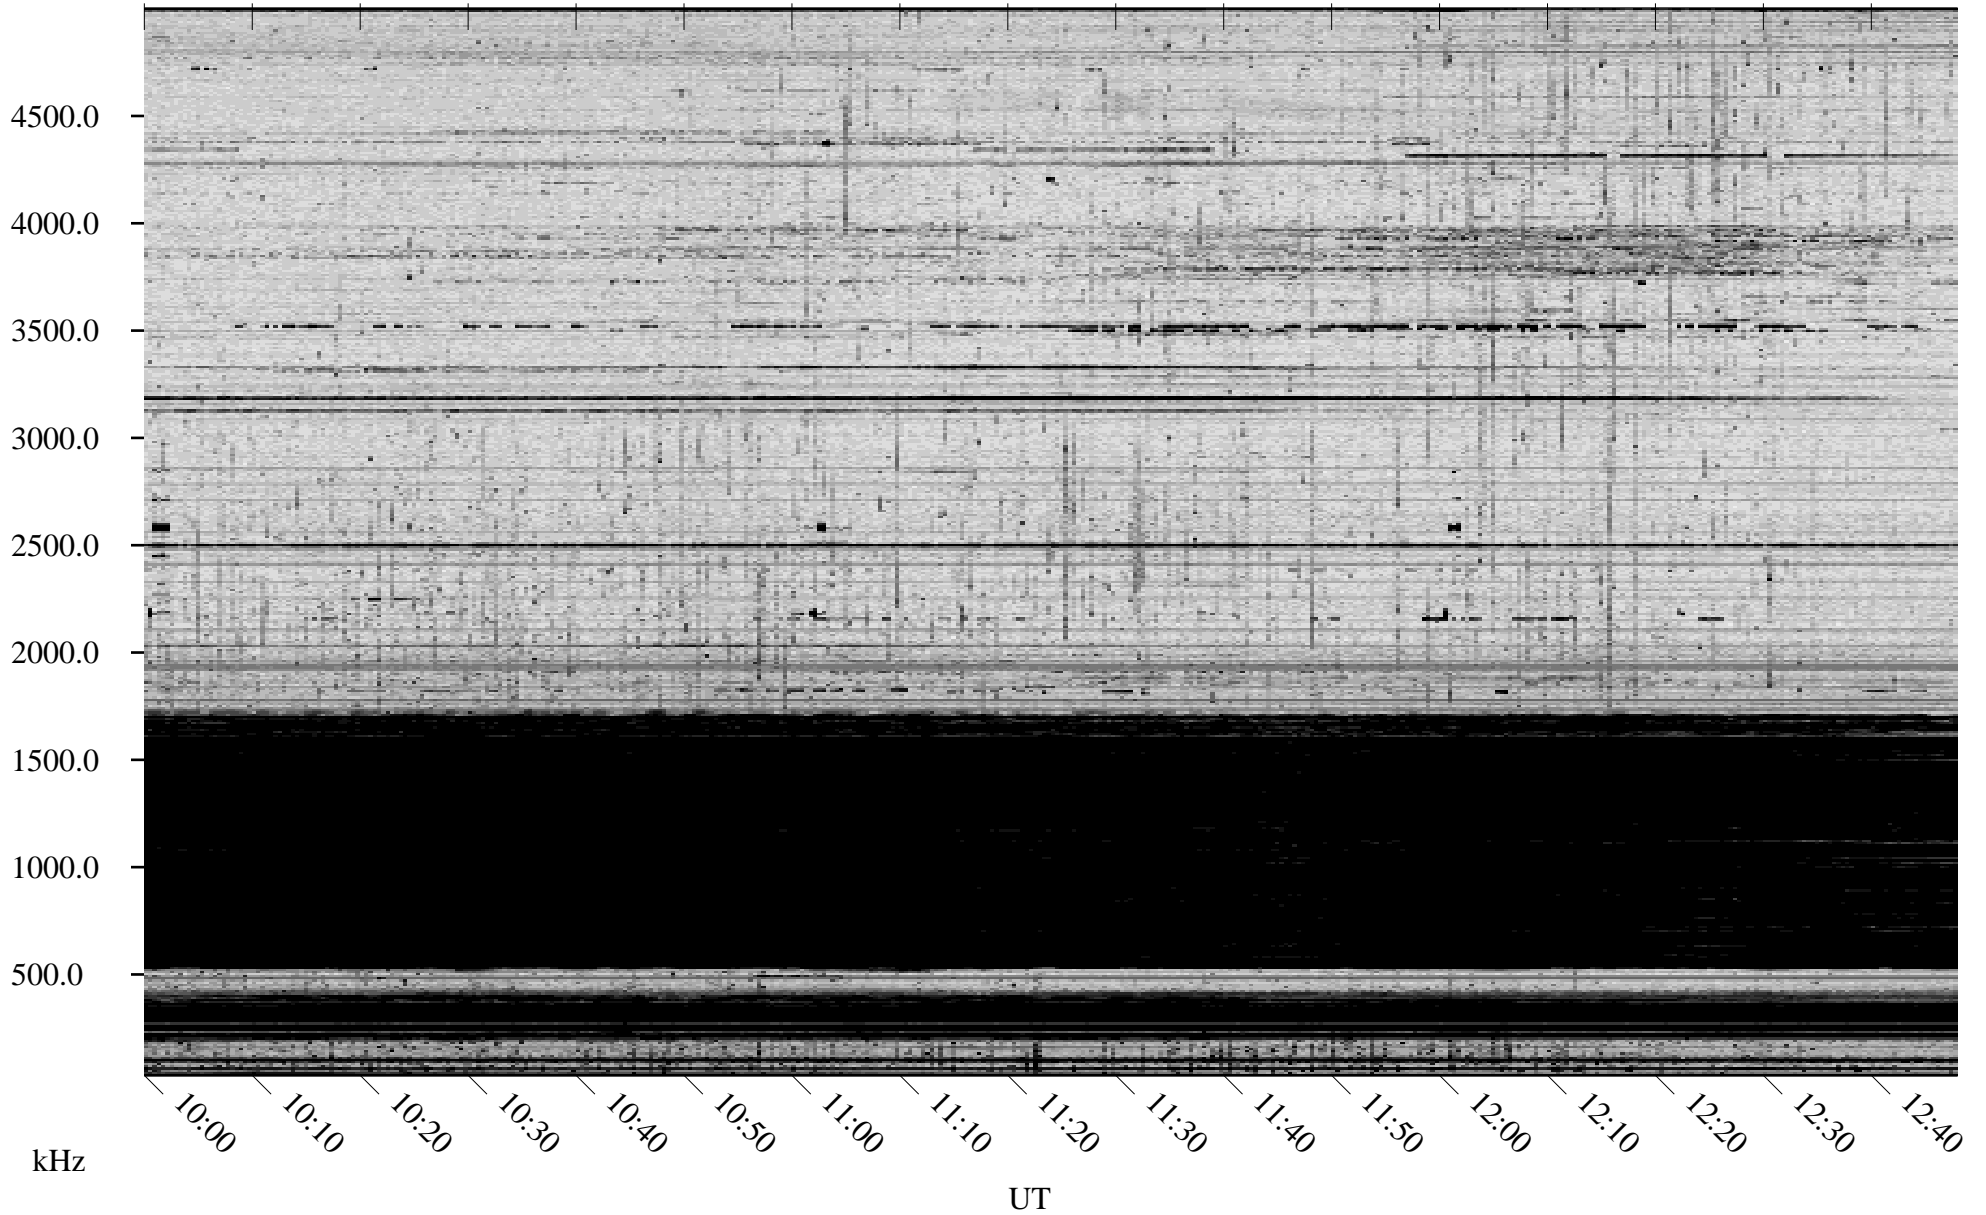

10/31/2008 Churchill, Manitoba

Linear Scale Black = 161 White = 15

ch08304l.r00SUm max_12

Page 3

10/31/2008 Churchill, Manitoba

Linear Scale Black = 161 White = 15

ch08304l.r00SUm max_12

Page 4

10/31/2008 Churchill, Manitoba

Linear Scale Black = 161 White = 15

ch08304l.r00SUm max_12

Page 5

10/31/2008 Churchill, Manitoba

Linear Scale Black = 161 White = 15

ch08304l.r00SUm max_12

Page 6

10/31/2008 Churchill, Manitoba

Linear Scale Black = 161 White = 15

ch08304l.r00SUm max_12

Page 7

10/31/2008 Churchill, Manitoba

Linear Scale Black = 161 White = 15

ch08304l.r00SUm max_12

Page 8