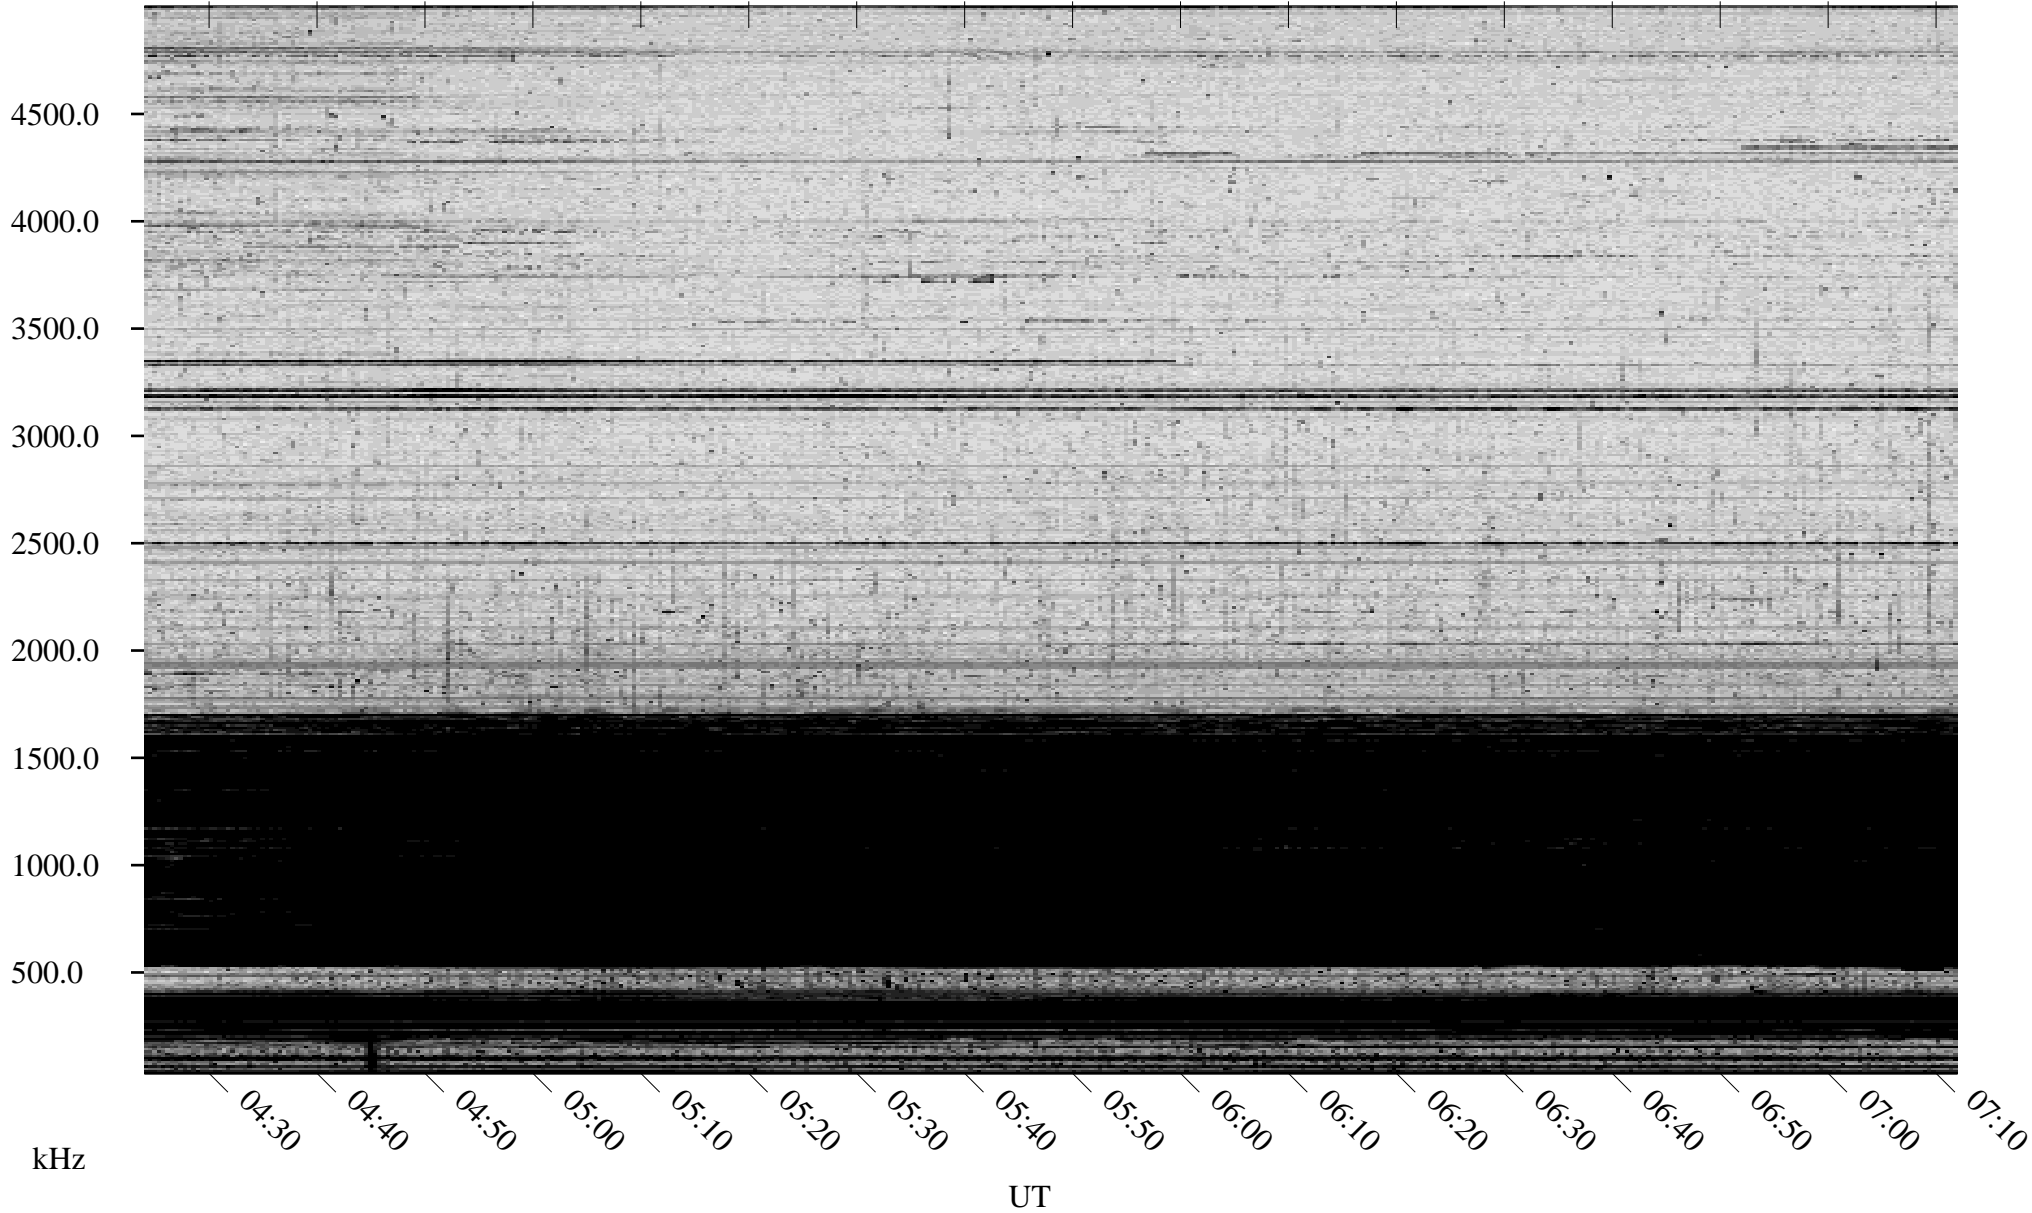

10/30/2008 Churchill, Manitoba

Linear Scale Black = 161 White = 15

ch08304l.r00SUm max_12

Page 1

10/30/2008 Churchill, Manitoba

Linear Scale Black = 161 White = 15

ch08304l.r00SUm max_12

Page 2

10/31/2008 Churchill, Manitoba

Linear Scale Black = 161 White = 15

ch08304l.r00SUm max_12

Page 3

10/31/2008 Churchill, Manitoba

Linear Scale Black = 161 White = 15

ch08304l.r00SUm max_12

Page 4

10/31/2008 Churchill, Manitoba

Linear Scale Black = 161 White = 15

ch08304l.r00SUm max_12

Page 5

10/31/2008 Churchill, Manitoba

Linear Scale Black = 161 White = 15

ch08304l.r00SUm max_12

Page 6

10/31/2008 Churchill, Manitoba

Linear Scale Black = 161 White = 15

ch08304l.r00SUm max_12

Page 7

10/31/2008 Churchill, Manitoba

Linear Scale Black = 161 White = 15

ch08304l.r00SUm max_12

Page 8