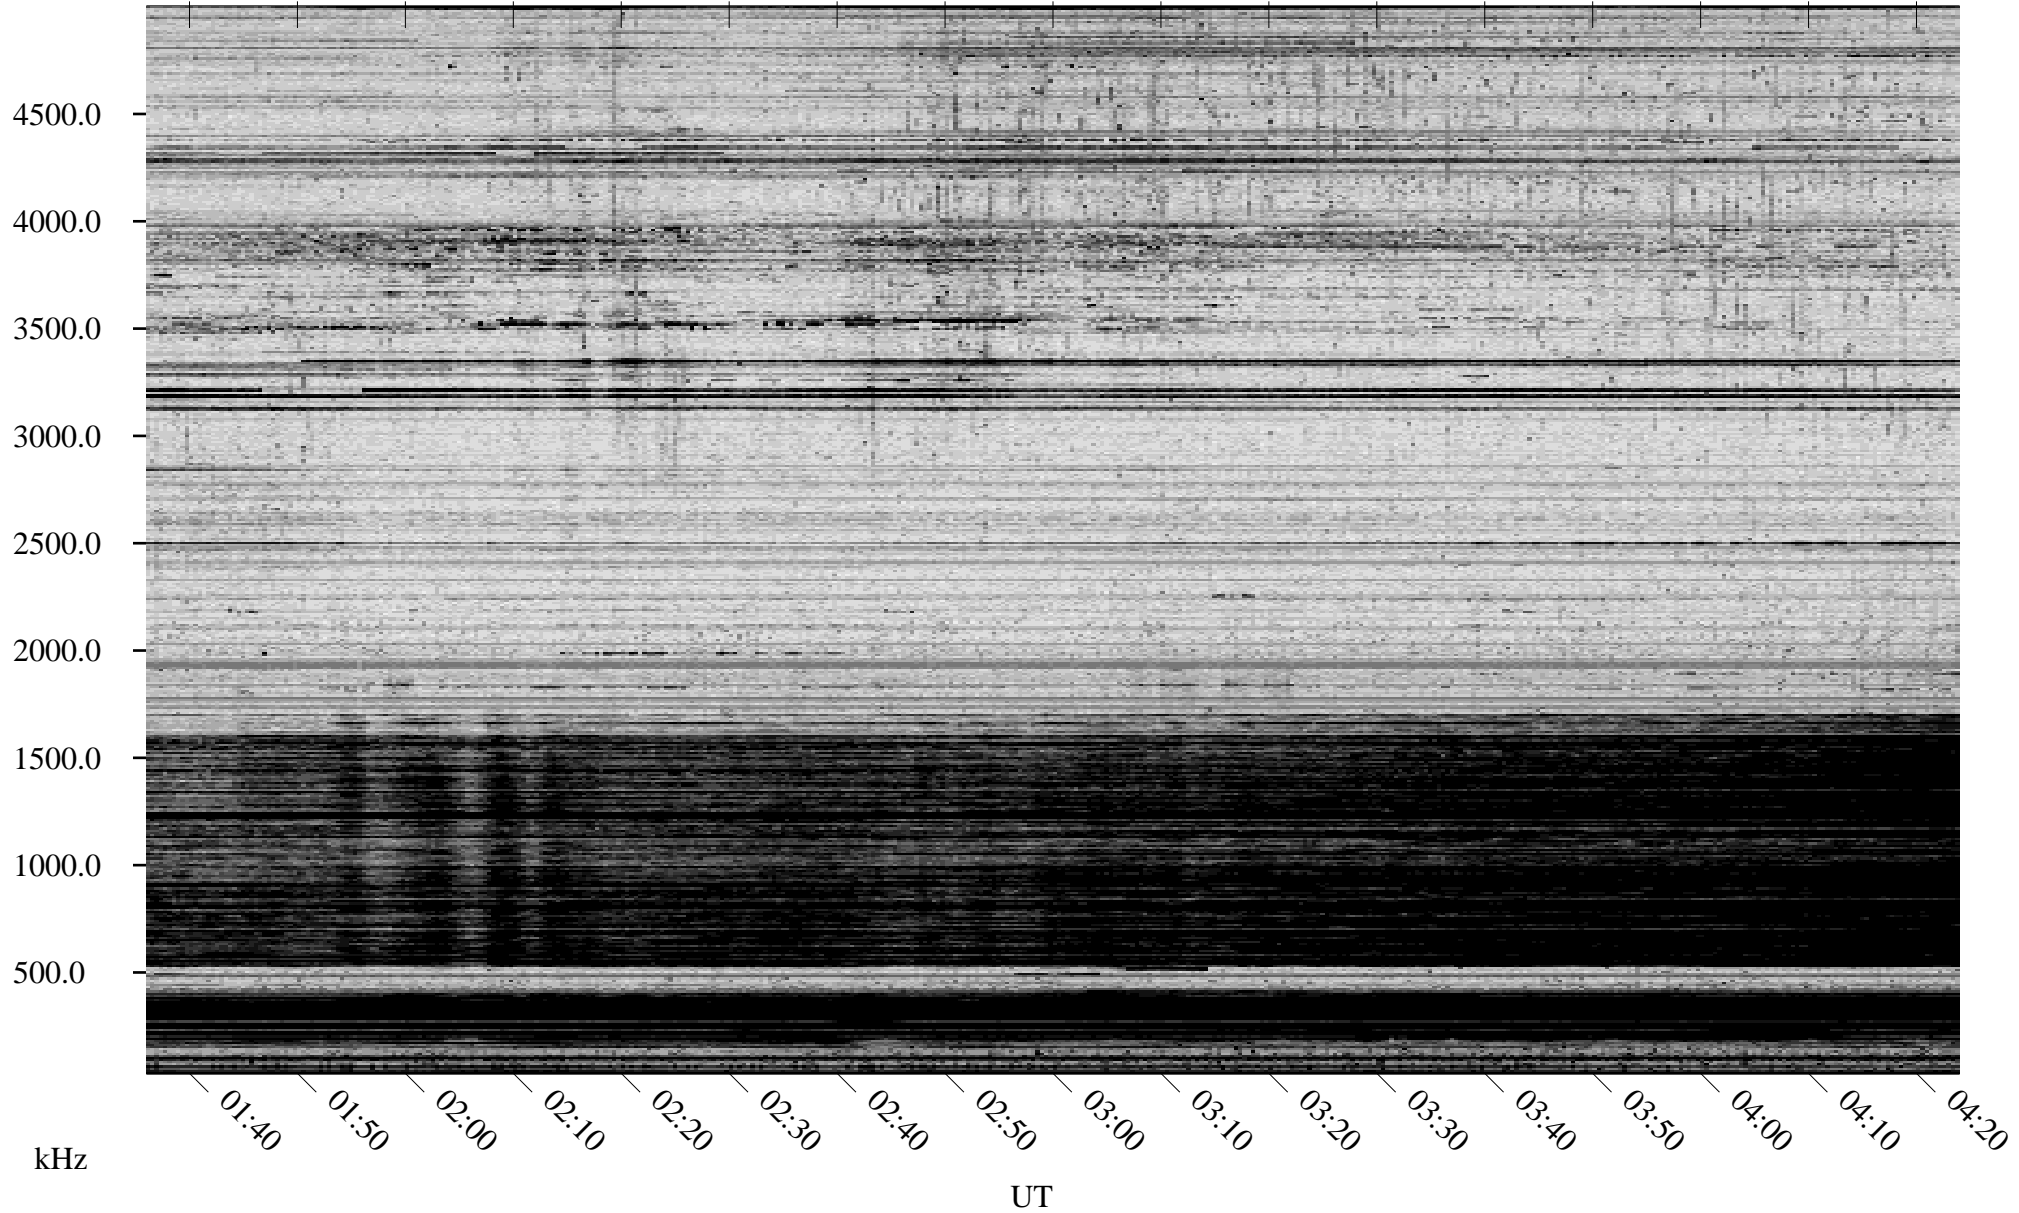

10/30/2008 Churchill, Manitoba

Linear Scale Black = 161 White = 15

ch08304l.r00SUm max_12

Page 1

10/30/2008 Churchill, Manitoba

Linear Scale Black = 161 White = 15

ch08304l.r00SUm max_12

Page 2

10/31/2008 Churchill, Manitoba

Linear Scale Black = 161 White = 15

ch08304l.r00SUm max_12

Page 3

10/31/2008 Churchill, Manitoba

Linear Scale Black = 161 White = 15

ch08304l.r00SUm max_12

Page 4

10/31/2008 Churchill, Manitoba

Linear Scale Black = 161 White = 15

ch08304l.r00SUm max_12

Page 5

10/31/2008 Churchill, Manitoba

Linear Scale Black = 161 White = 15

ch08304l.r00SUm max_12

Page 6

10/31/2008 Churchill, Manitoba

Linear Scale Black = 161 White = 15

ch08304l.r00SUm max_12

Page 7

10/31/2008 Churchill, Manitoba

Linear Scale Black = 161 White = 15

ch08304l.r00SUm max_12

Page 8