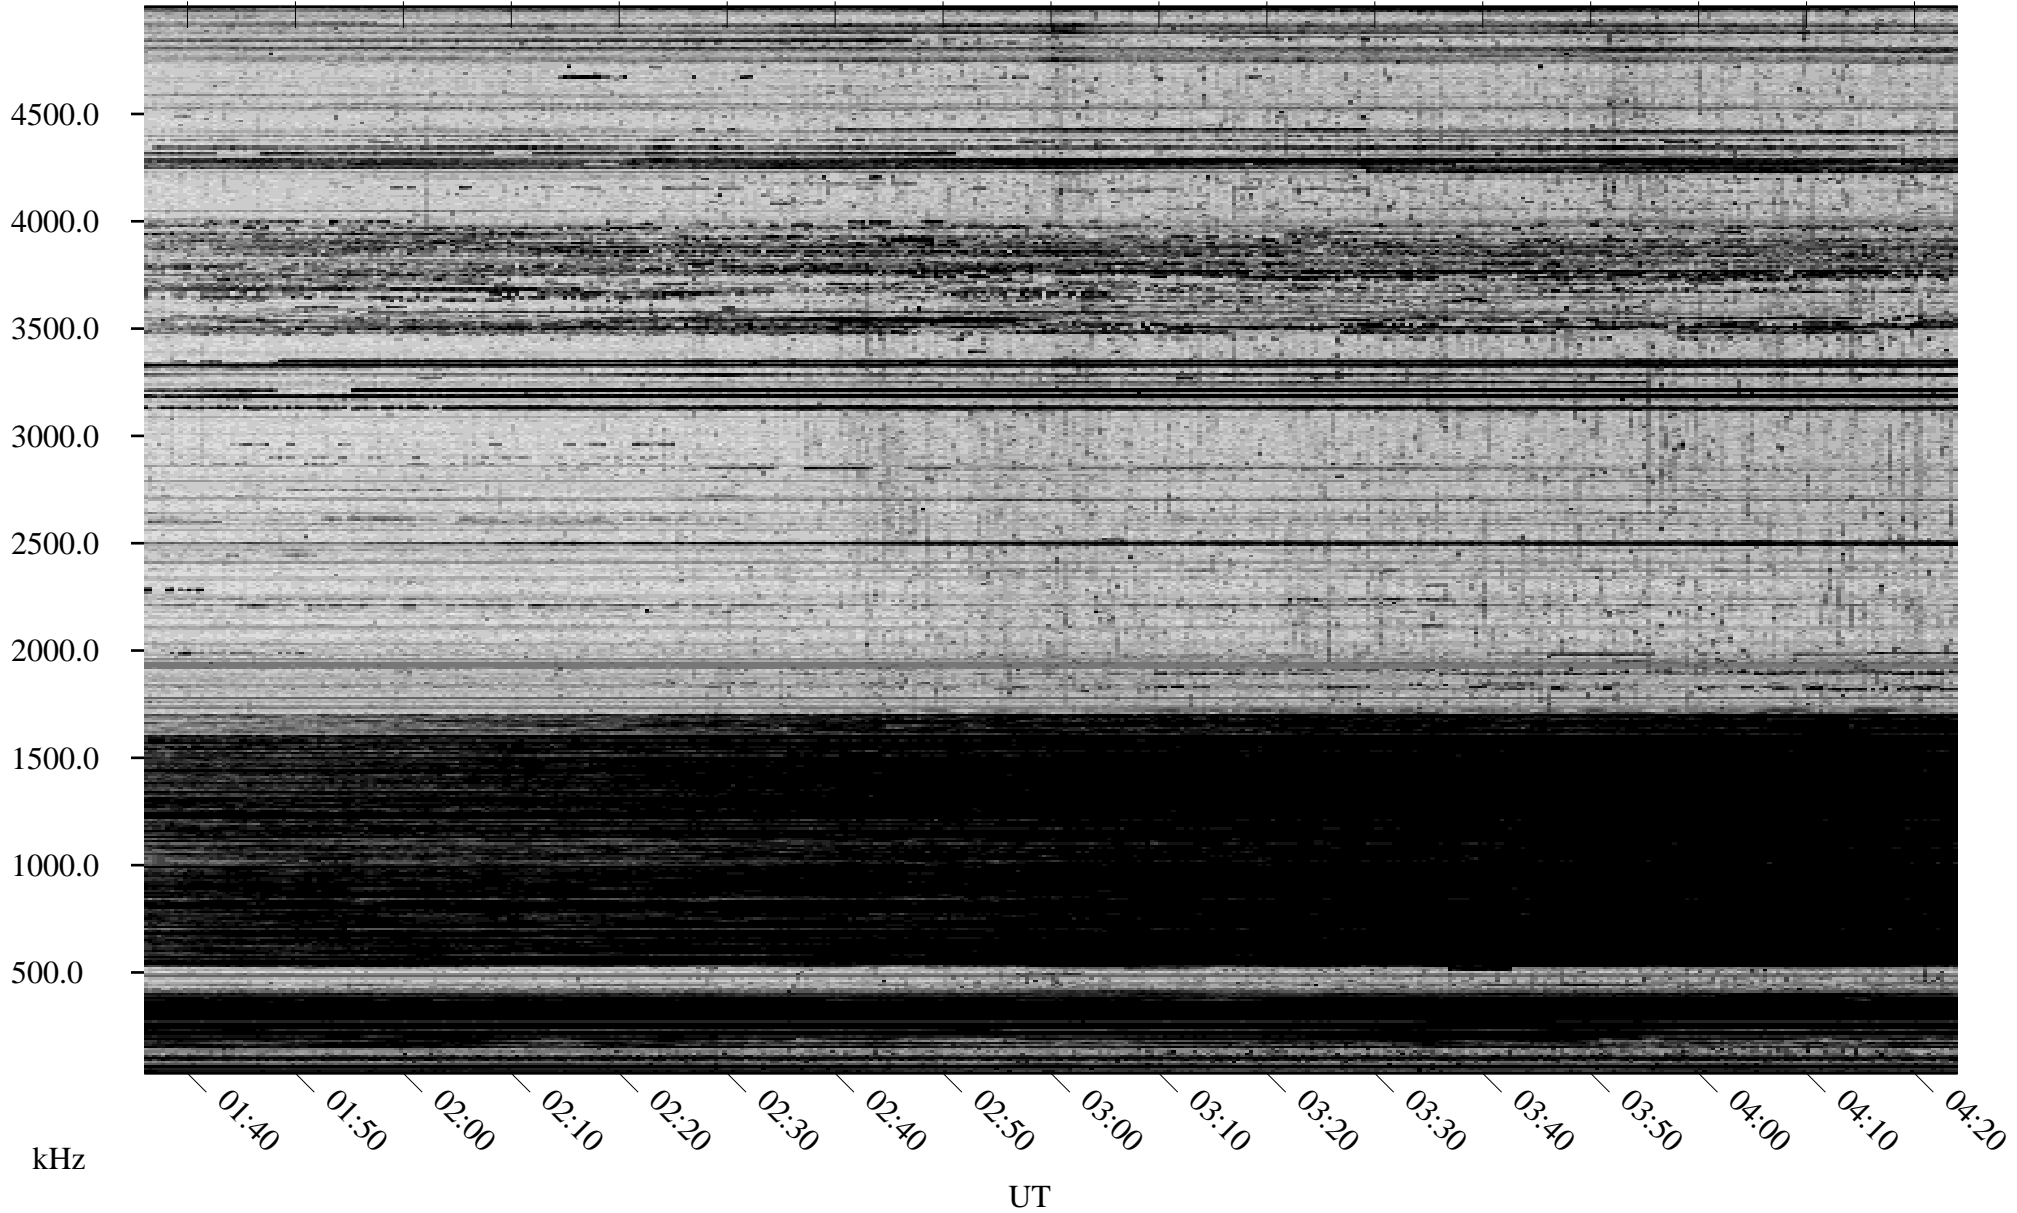

# 10/31/2008 Churchill, Manitoba

Linear Scale    Black = 161    White = 15

ch083051.r00SUm max\_12

Page 1

# 10/31/2008 Churchill, Manitoba

Linear Scale    Black = 161    White = 15

ch083051.r00SUm max\_12

Page 2

# 11/01/2008 Churchill, Manitoba

Linear Scale    Black = 161    White = 15

ch083051.r00SUm max\_12

Page 3

# 11/01/2008 Churchill, Manitoba

Linear Scale    Black = 161    White = 15

ch083051.r00SUm max\_12

Page 4