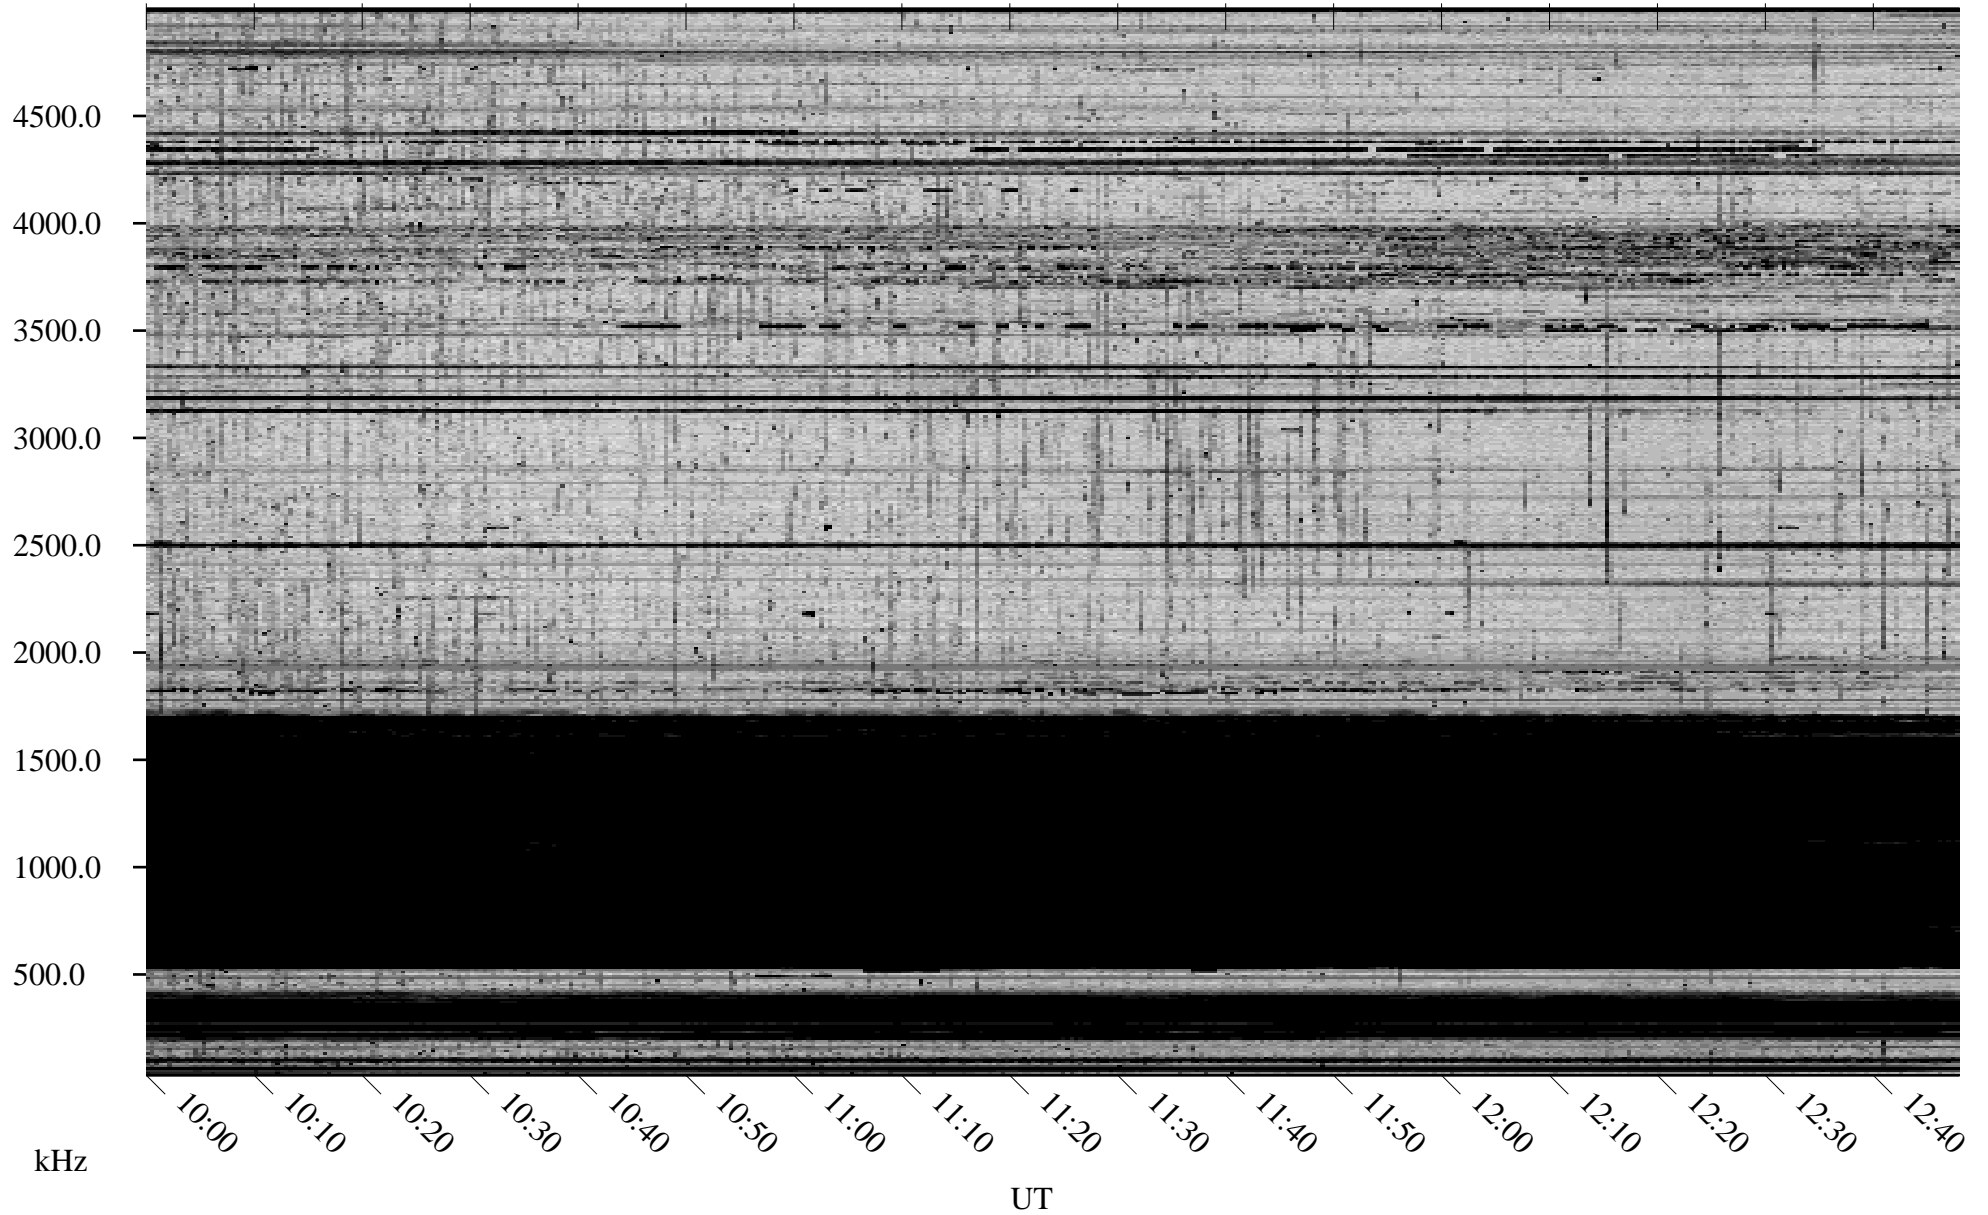

# 11/01/2008 Churchill, Manitoba

Linear Scale    Black = 161    White = 15

ch083051.r00SUm max\_12

Page 5

# 11/01/2008 Churchill, Manitoba

Linear Scale    Black = 161    White = 15

ch083051.r00SUm max\_12

Page 6