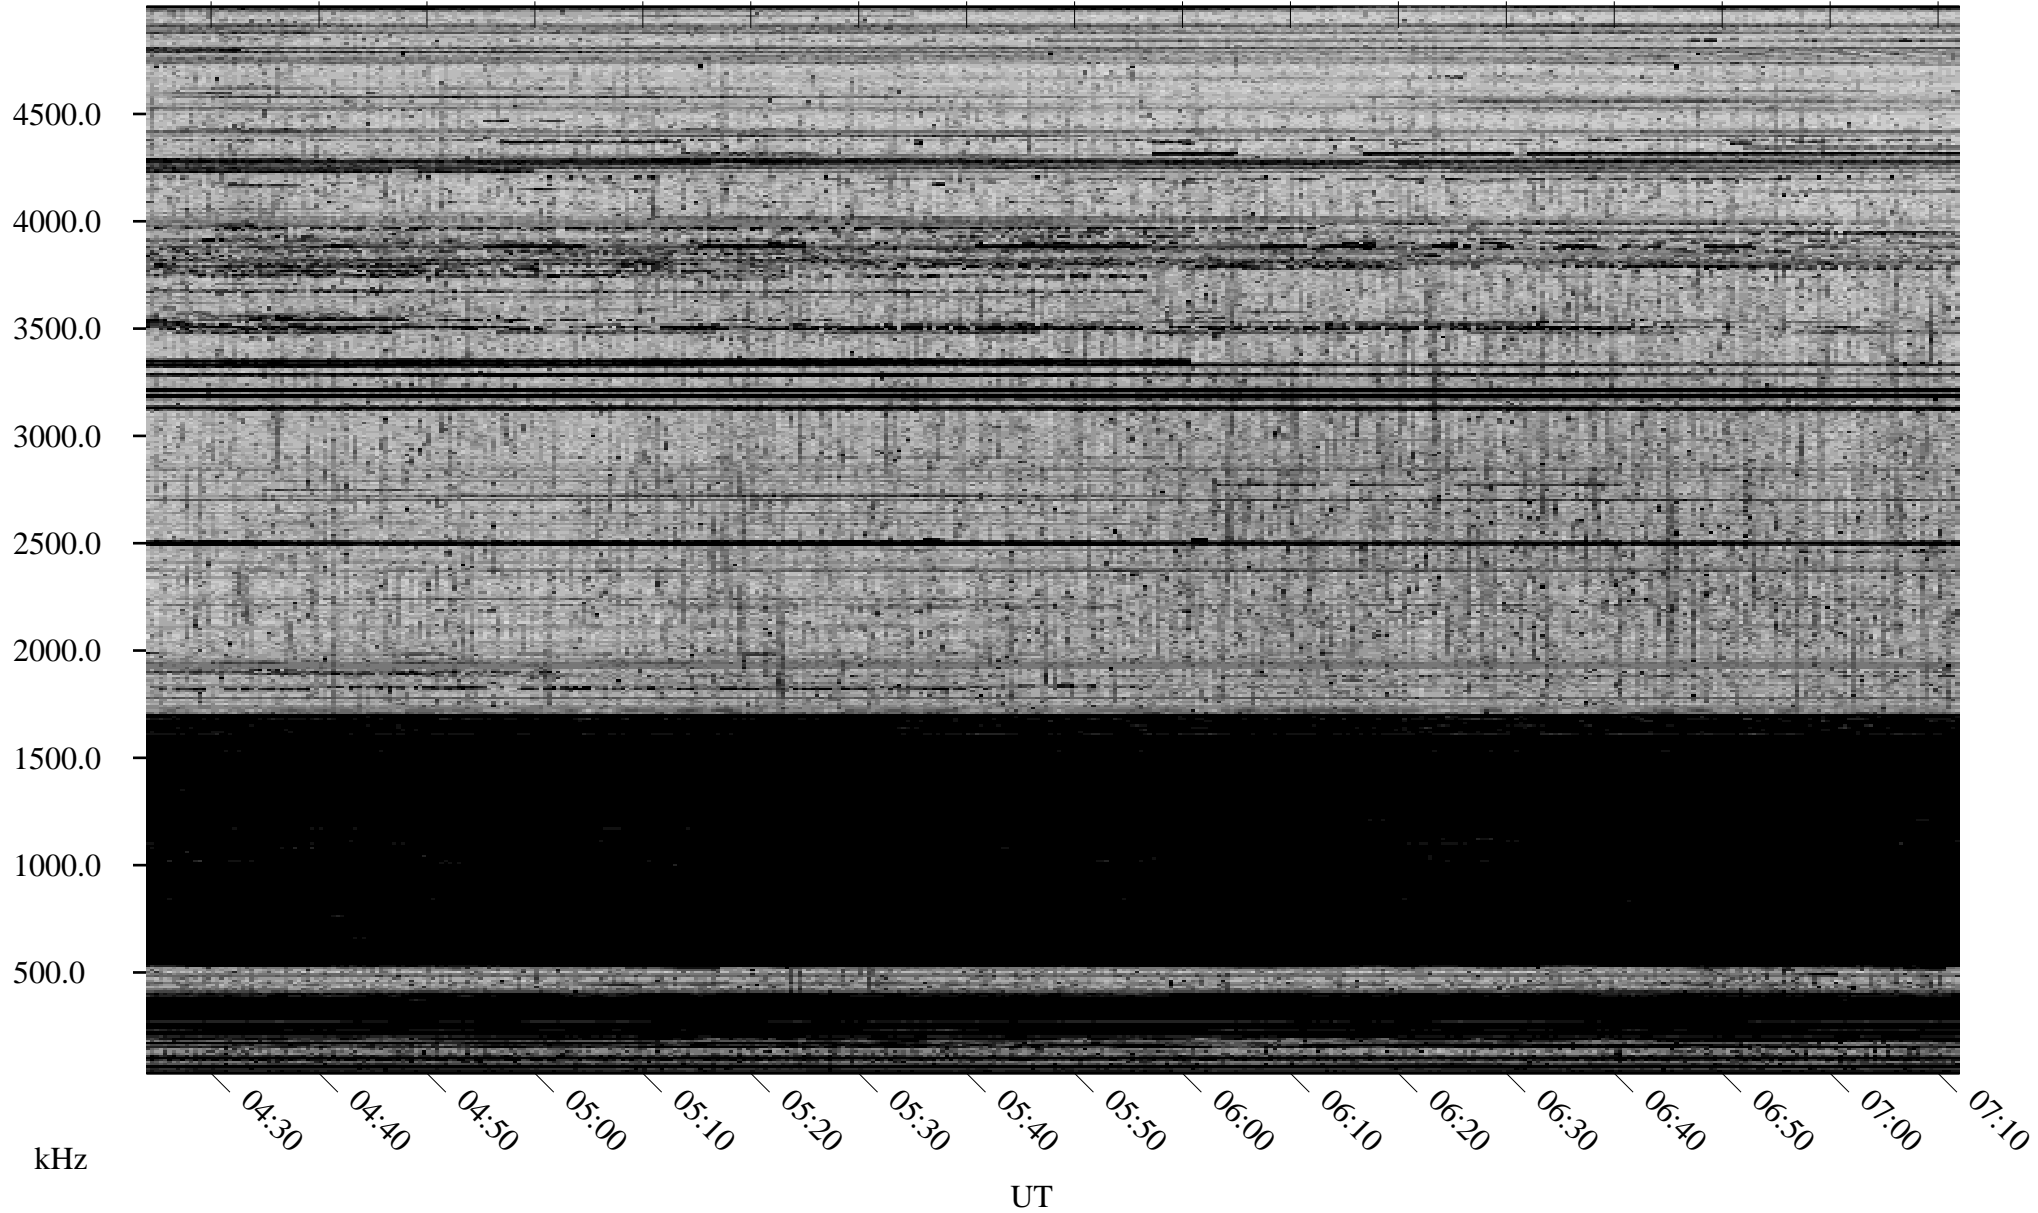

# 10/31/2008 Churchill, Manitoba

Linear Scale    Black = 161    White = 15

ch083051.r00SUm max\_12

Page 1

# 10/31/2008 Churchill, Manitoba

Linear Scale    Black = 161    White = 15

ch083051.r00SUm max\_12

Page 2

# 11/01/2008 Churchill, Manitoba

Linear Scale    Black = 161    White = 15

ch083051.r00SUm max\_12

Page 3

# 11/01/2008 Churchill, Manitoba

Linear Scale    Black = 161    White = 15

ch083051.r00SUm max\_12

Page 4