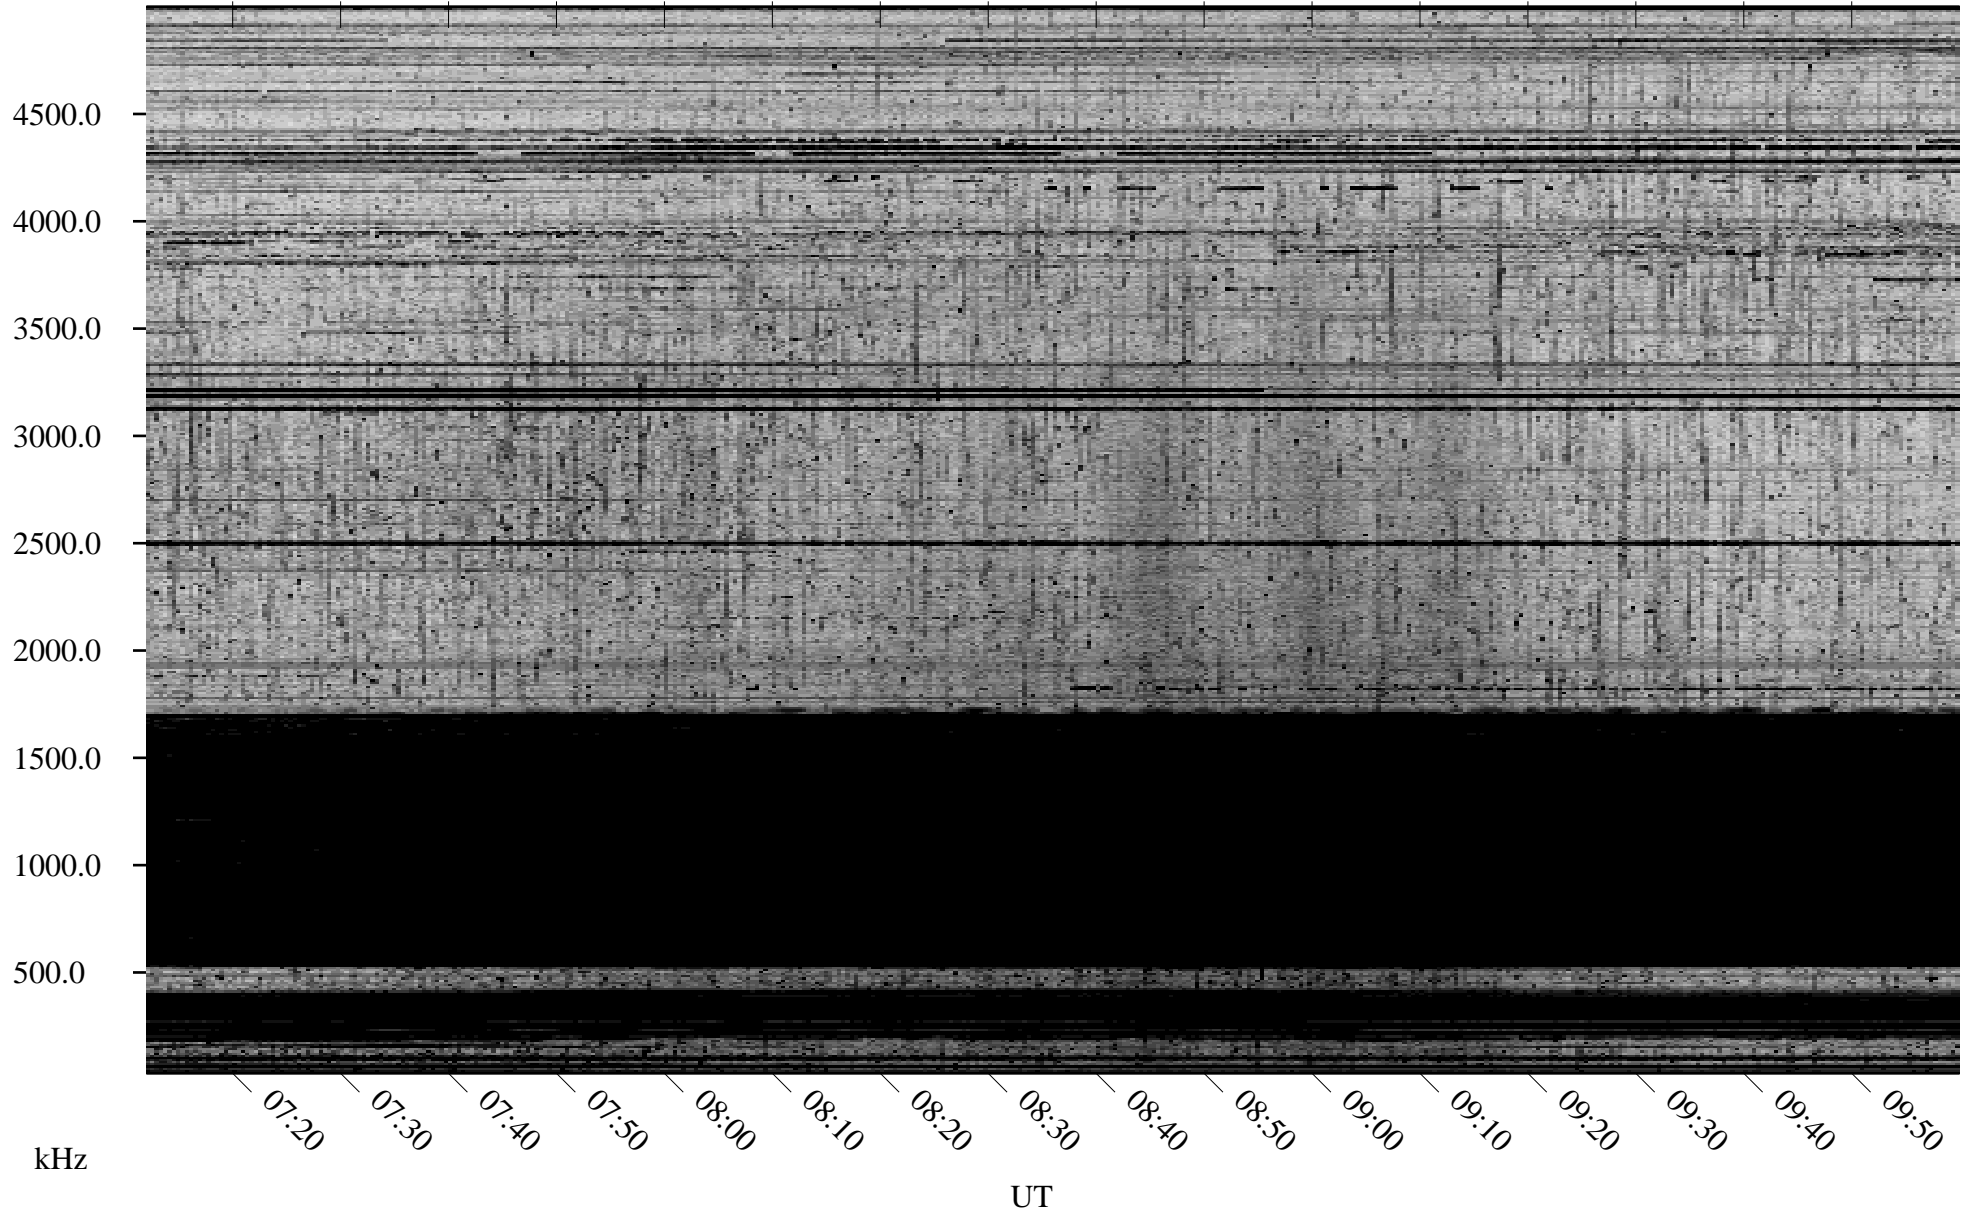

# 11/01/2008 Churchill, Manitoba

Linear Scale    Black = 161    White = 15

ch083051.r00SUm max\_12

Page 4

# 11/01/2008 Churchill, Manitoba

Linear Scale    Black = 161    White = 15

ch083051.r00SUm max\_12

Page 5