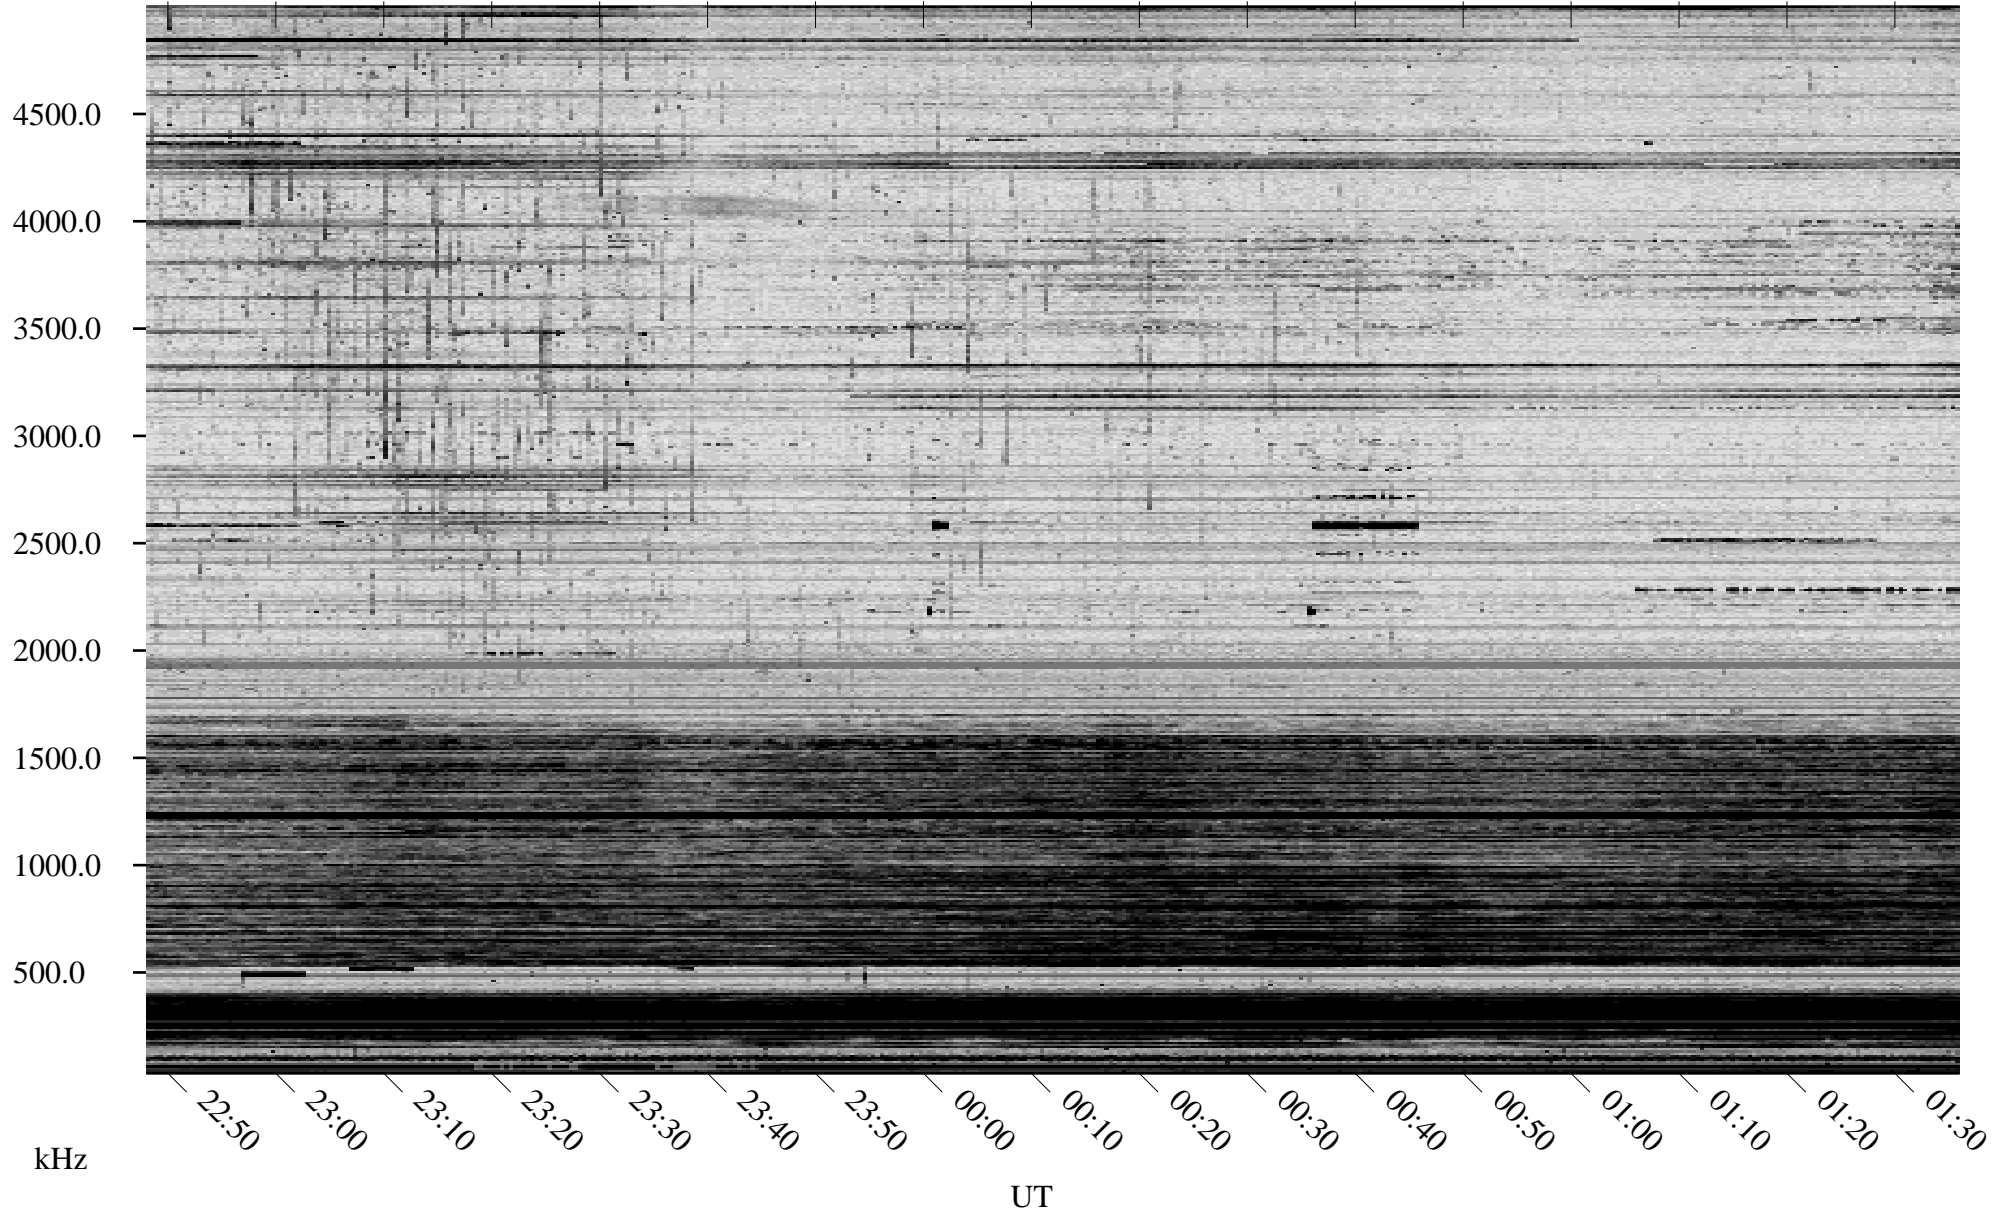

# 10/31/2008 Churchill, Manitoba

Linear Scale    Black = 161    White = 15

ch083051.r00SUm max\_12

Page 1

# 10/31/2008 Churchill, Manitoba

Linear Scale    Black = 161    White = 15

ch083051.r00SUm max\_12

Page 2

# 11/01/2008 Churchill, Manitoba

Linear Scale    Black = 161    White = 15

ch083051.r00SUm max\_12

Page 3

# 11/01/2008 Churchill, Manitoba

Linear Scale    Black = 161    White = 15

ch083051.r00SUm max\_12

Page 4