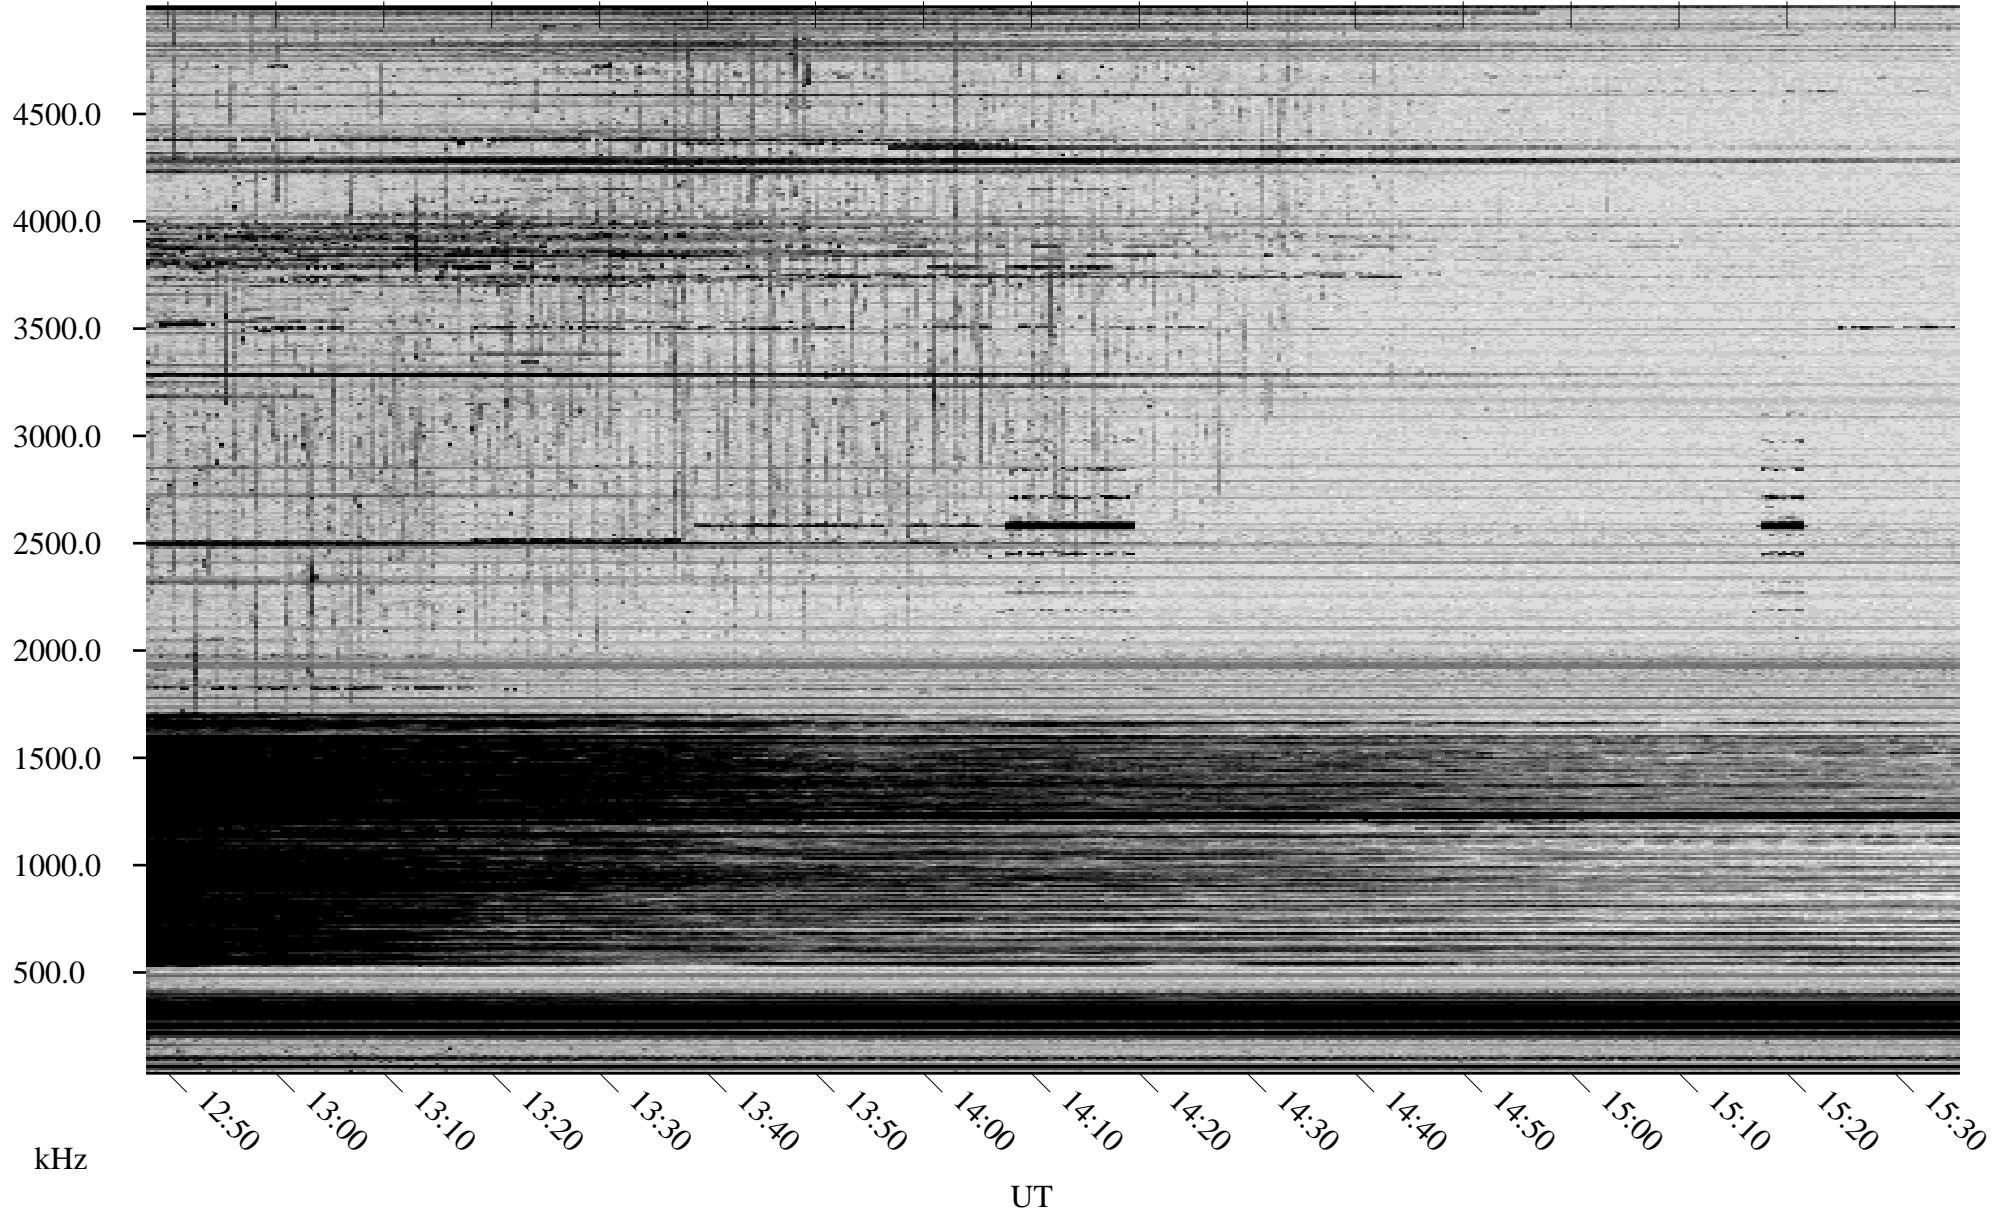

# 11/01/2008 Churchill, Manitoba

Linear Scale    Black = 161    White = 15

ch083051.r00SUm max\_12

Page 5

# 11/01/2008 Churchill, Manitoba

Linear Scale    Black = 161    White = 15

ch083051.r00SUm max\_12

Page 6

# 11/01/2008 Churchill, Manitoba

Linear Scale    Black = 161    White = 15

ch083051.r00SUm max\_12

Page 7

# 11/01/2008 Churchill, Manitoba

Linear Scale    Black = 161    White = 15

ch083051.r00SUm max\_12