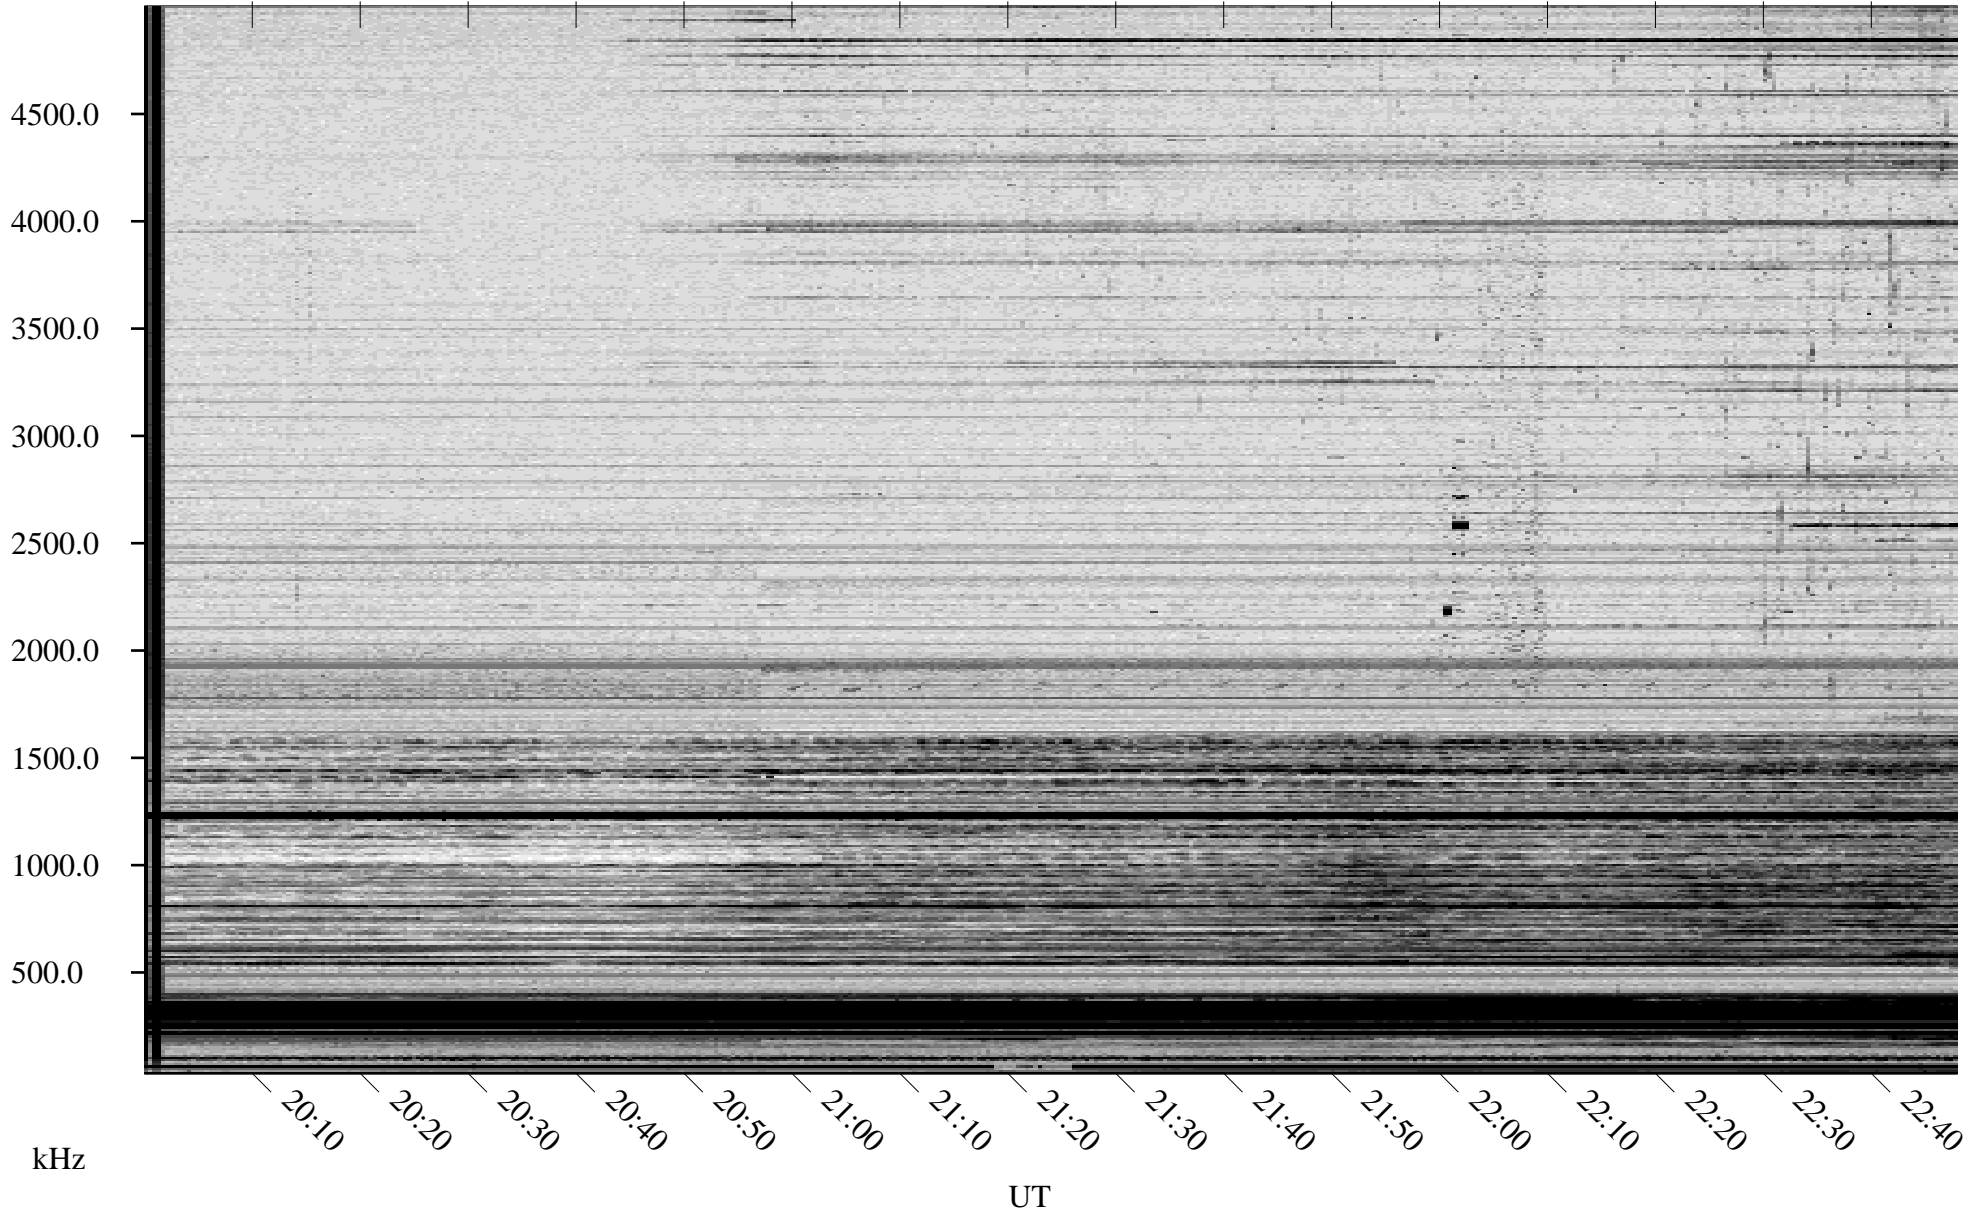

# 10/31/2008 Churchill, Manitoba

Linear Scale    Black = 161    White = 15

ch083051.r00SUm max\_12

Page 1

# 10/31/2008 Churchill, Manitoba

Linear Scale    Black = 161    White = 15

ch083051.r00SUm max\_12

Page 2

# 11/01/2008 Churchill, Manitoba

Linear Scale    Black = 161    White = 15

ch083051.r00SUm max\_12

Page 3

# 11/01/2008 Churchill, Manitoba

Linear Scale    Black = 161    White = 15

ch083051.r00SUm max\_12

Page 4