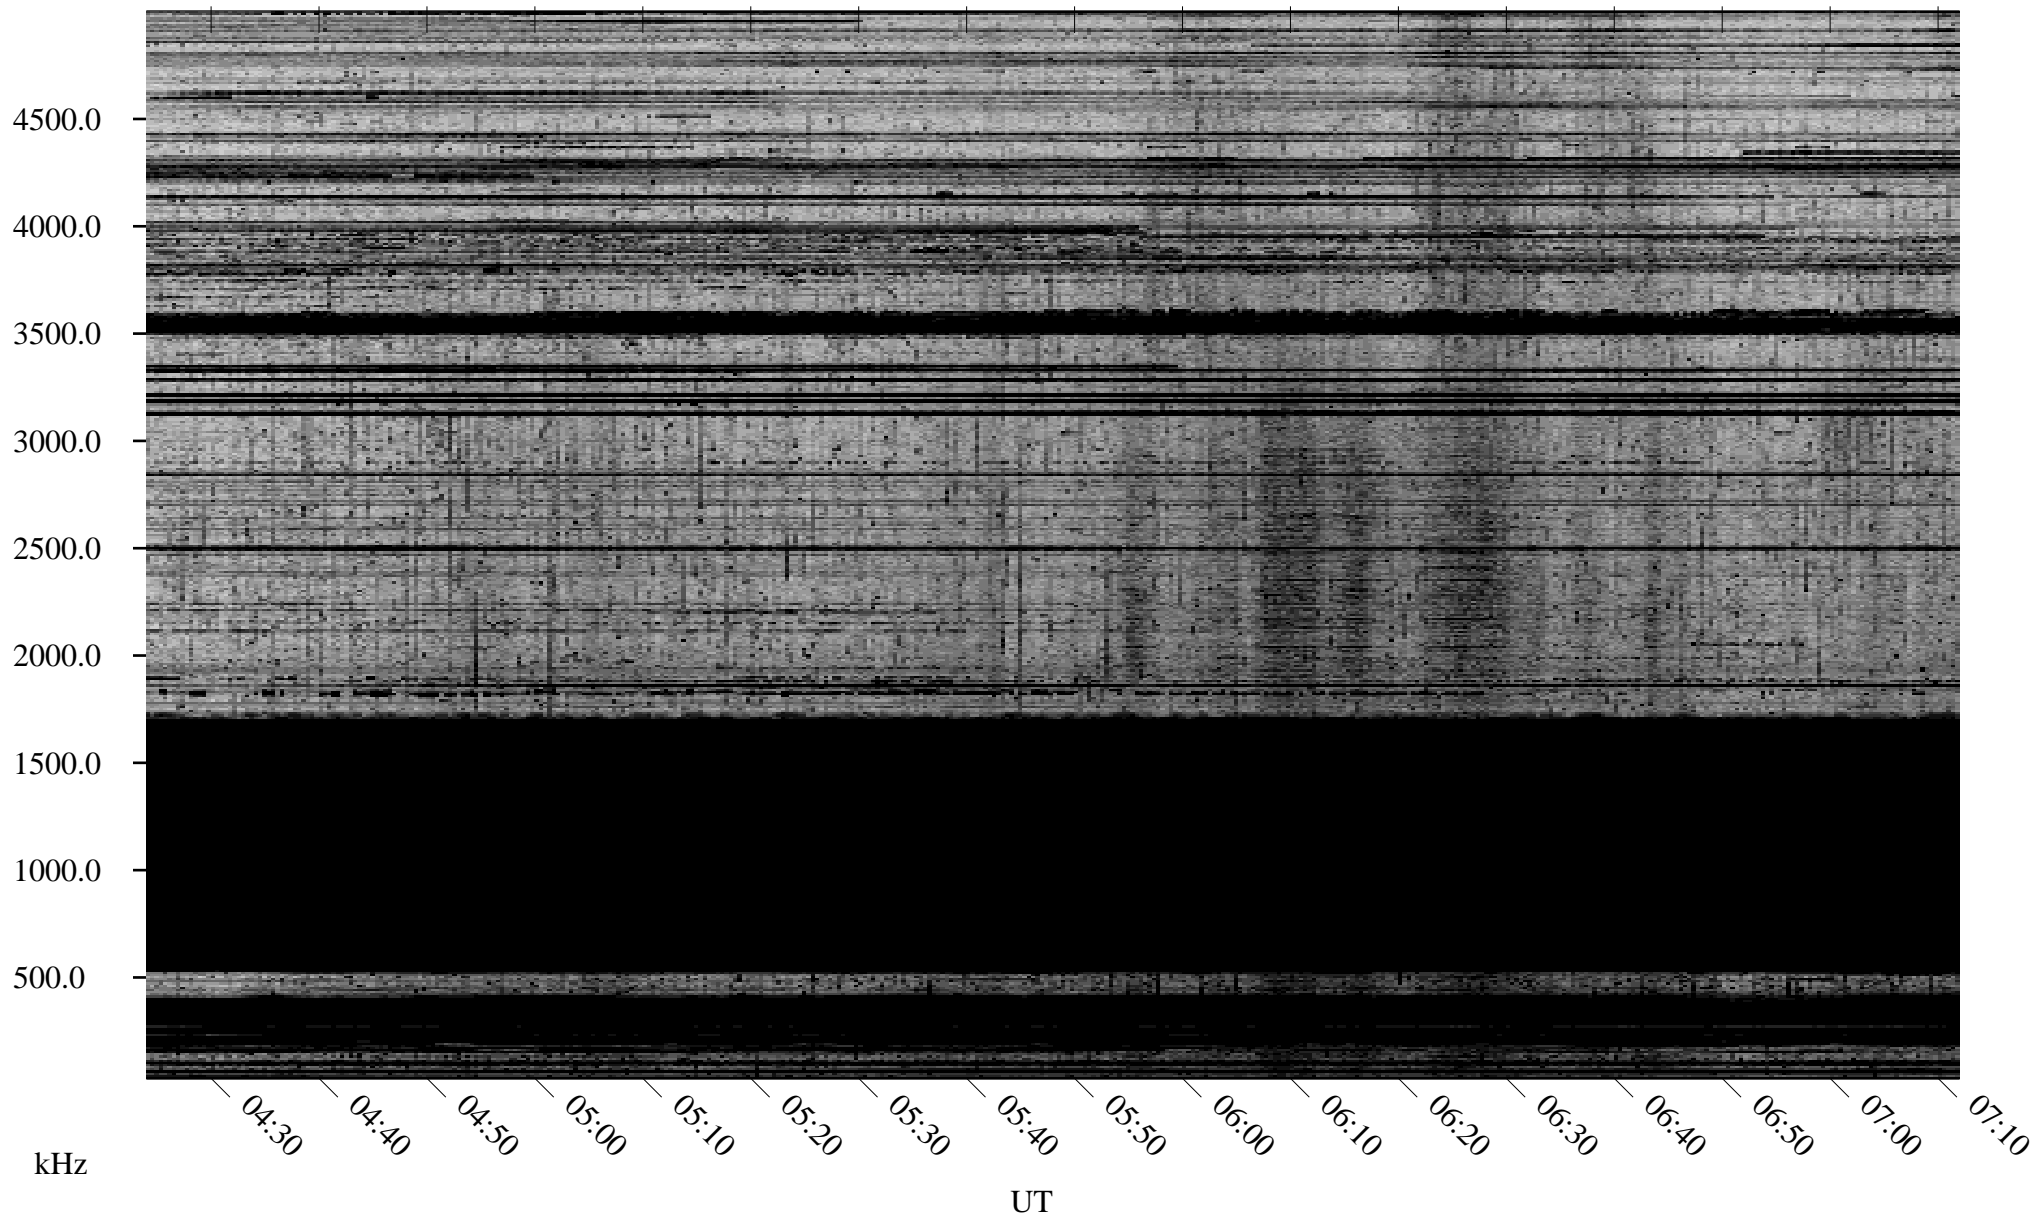

11/01/2008 Churchill, Manitoba

Linear Scale Black = 161 White = 15

ch08306l.r00SUm max_12

Page 1

11/01/2008 Churchill, Manitoba

Linear Scale Black = 161 White = 15

ch08306l.r00SUm max_12

Page 2

11/02/2008 Churchill, Manitoba

Linear Scale Black = 161 White = 15

ch08306l.r00SUm max_12

Page 3

11/02/2008 Churchill, Manitoba

Linear Scale Black = 161 White = 15

ch08306l.r00SUm max_12

Page 4

11/02/2008 Churchill, Manitoba

Linear Scale Black = 161 White = 15

ch08306l.r00SUm max_12

Page 5

11/02/2008 Churchill, Manitoba

Linear Scale Black = 161 White = 15

ch08306l.r00SUm max_12

Page 6

11/02/2008 Churchill, Manitoba

Linear Scale Black = 161 White = 15

ch08306l.r00SUm max_12

Page 7

11/02/2008 Churchill, Manitoba

Linear Scale Black = 161 White = 15

ch08306l.r00SUm max_12

Page 8