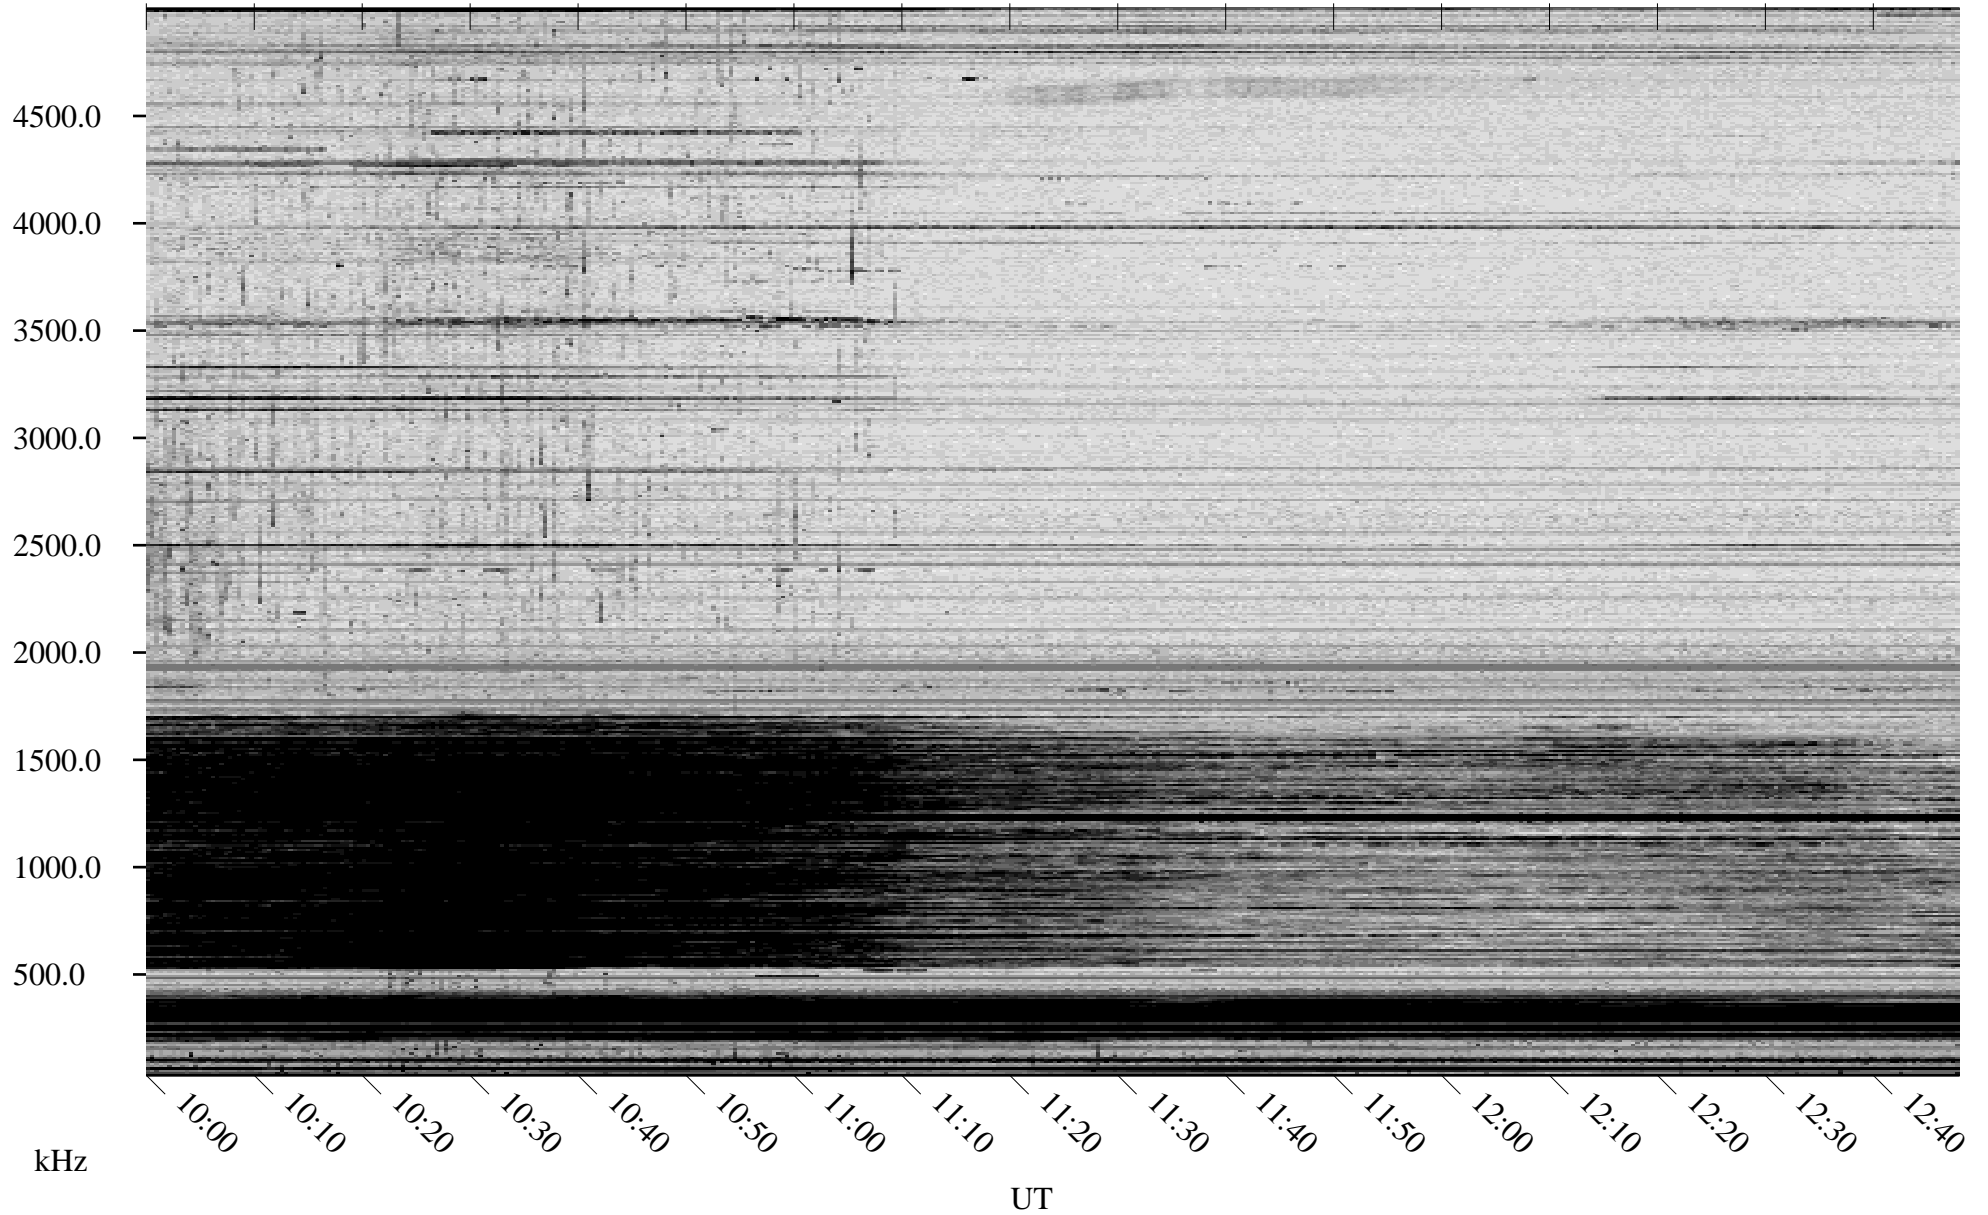

11/01/2008 Churchill, Manitoba

Linear Scale Black = 161 White = 15

ch08306l.r00SUm max_12

Page 1

11/01/2008 Churchill, Manitoba

Linear Scale Black = 161 White = 15

ch08306l.r00SUm max_12

Page 2

11/02/2008 Churchill, Manitoba

Linear Scale Black = 161 White = 15

ch08306l.r00SUm max_12

Page 3

11/02/2008 Churchill, Manitoba

Linear Scale Black = 161 White = 15

ch08306l.r00SUm max_12

Page 4

11/02/2008 Churchill, Manitoba

Linear Scale Black = 161 White = 15

ch08306l.r00SUm max_12

Page 5

11/02/2008 Churchill, Manitoba

Linear Scale Black = 161 White = 15

ch08306l.r00SUm max_12

Page 6

11/02/2008 Churchill, Manitoba

Linear Scale Black = 161 White = 15

ch08306l.r00SUm max_12

Page 7

11/02/2008 Churchill, Manitoba

Linear Scale Black = 161 White = 15

ch08306l.r00SUm max_12

Page 8