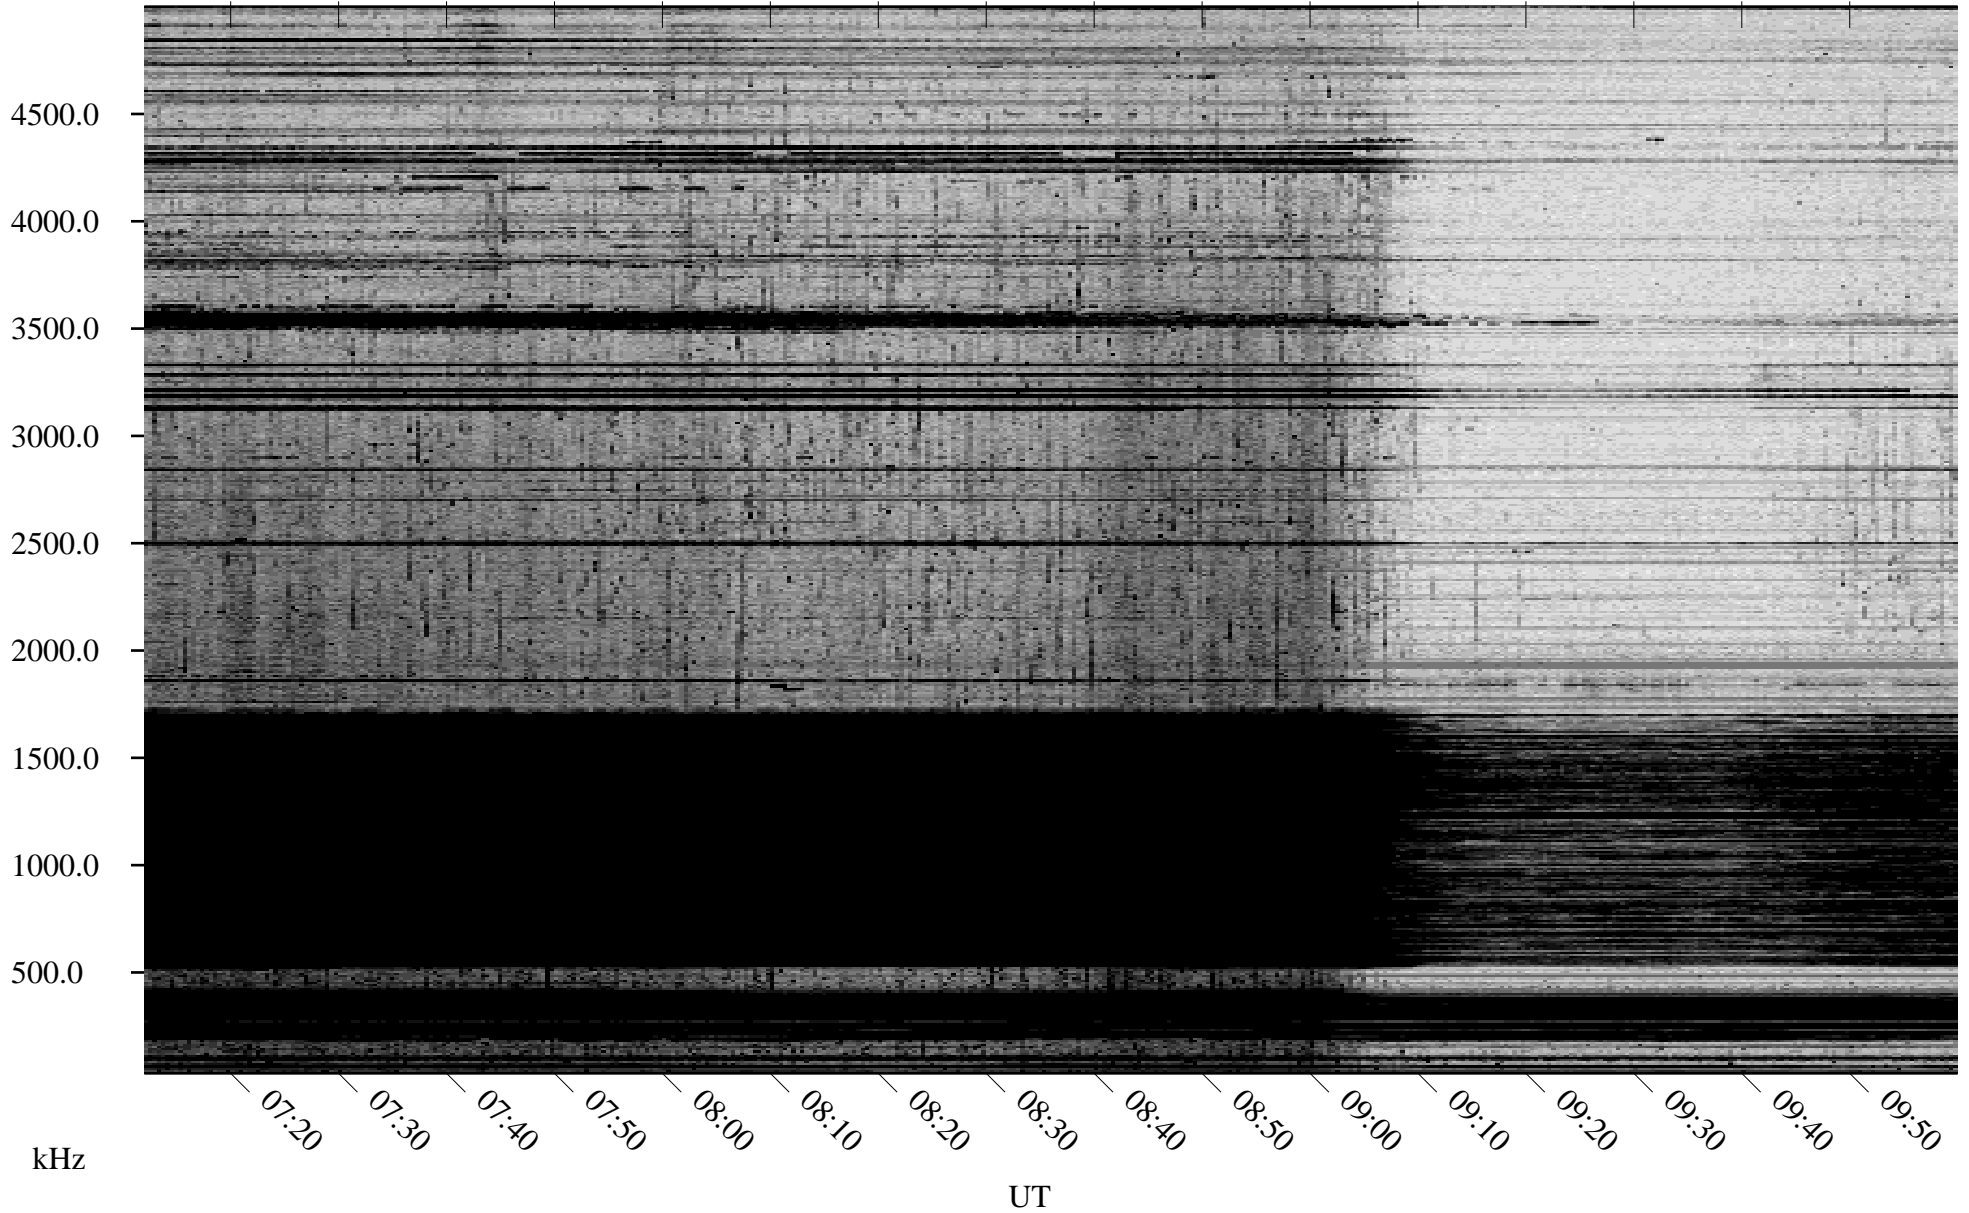

11/01/2008 Churchill, Manitoba

Linear Scale Black = 161 White = 15

ch08306l.r00SUm max_12

Page 1

11/01/2008 Churchill, Manitoba

Linear Scale Black = 161 White = 15

ch08306l.r00SUm max_12

Page 2

11/02/2008 Churchill, Manitoba

Linear Scale Black = 161 White = 15

ch08306l.r00SUm max_12

Page 3

11/02/2008 Churchill, Manitoba

Linear Scale Black = 161 White = 15

ch08306l.r00SUm max_12

Page 4

11/02/2008 Churchill, Manitoba

Linear Scale Black = 161 White = 15

ch08306l.r00SUm max_12

Page 5

11/02/2008 Churchill, Manitoba

Linear Scale Black = 161 White = 15

ch08306l.r00SUm max_12

Page 6

11/02/2008 Churchill, Manitoba

Linear Scale Black = 161 White = 15

ch08306l.r00SUm max_12

Page 7

11/02/2008 Churchill, Manitoba

Linear Scale Black = 161 White = 15

ch08306l.r00SUm max_12

Page 8