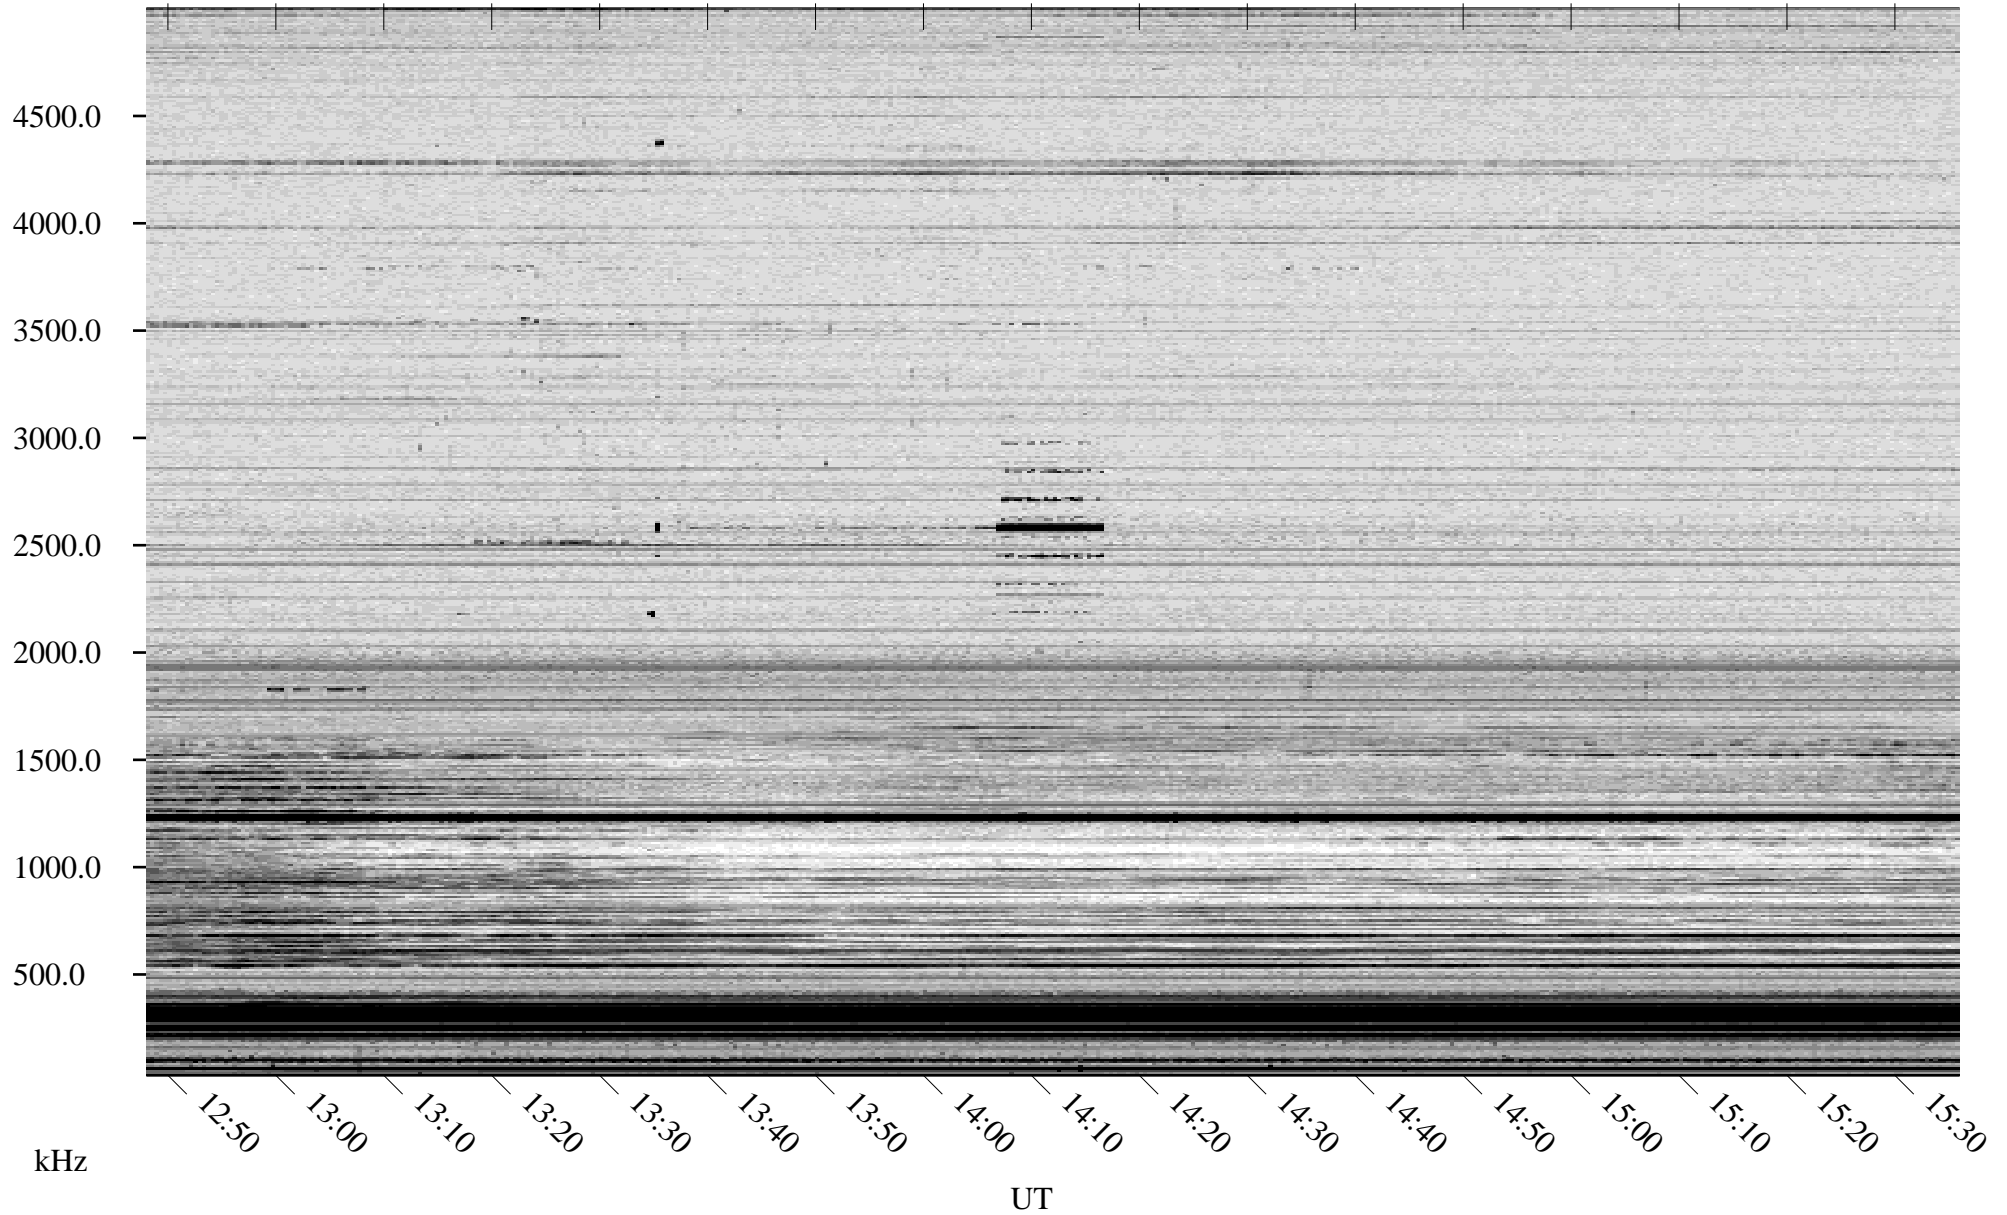

11/02/2008 Churchill, Manitoba

Linear Scale Black = 161 White = 15

ch08306l.r00SUm max_12

Page 3

11/02/2008 Churchill, Manitoba

Linear Scale Black = 161 White = 15

ch08306l.r00SUm max_12

Page 4

11/02/2008 Churchill, Manitoba

Linear Scale Black = 161 White = 15

ch08306l.r00SUm max_12

Page 5

11/02/2008 Churchill, Manitoba

Linear Scale Black = 161 White = 15

ch08306l.r00SUm max_12

Page 6

11/02/2008 Churchill, Manitoba

Linear Scale Black = 161 White = 15

ch08306l.r00SUm max_12

Page 7

11/02/2008 Churchill, Manitoba

Linear Scale Black = 161 White = 15

ch08306l.r00SUm max_12

Page 8