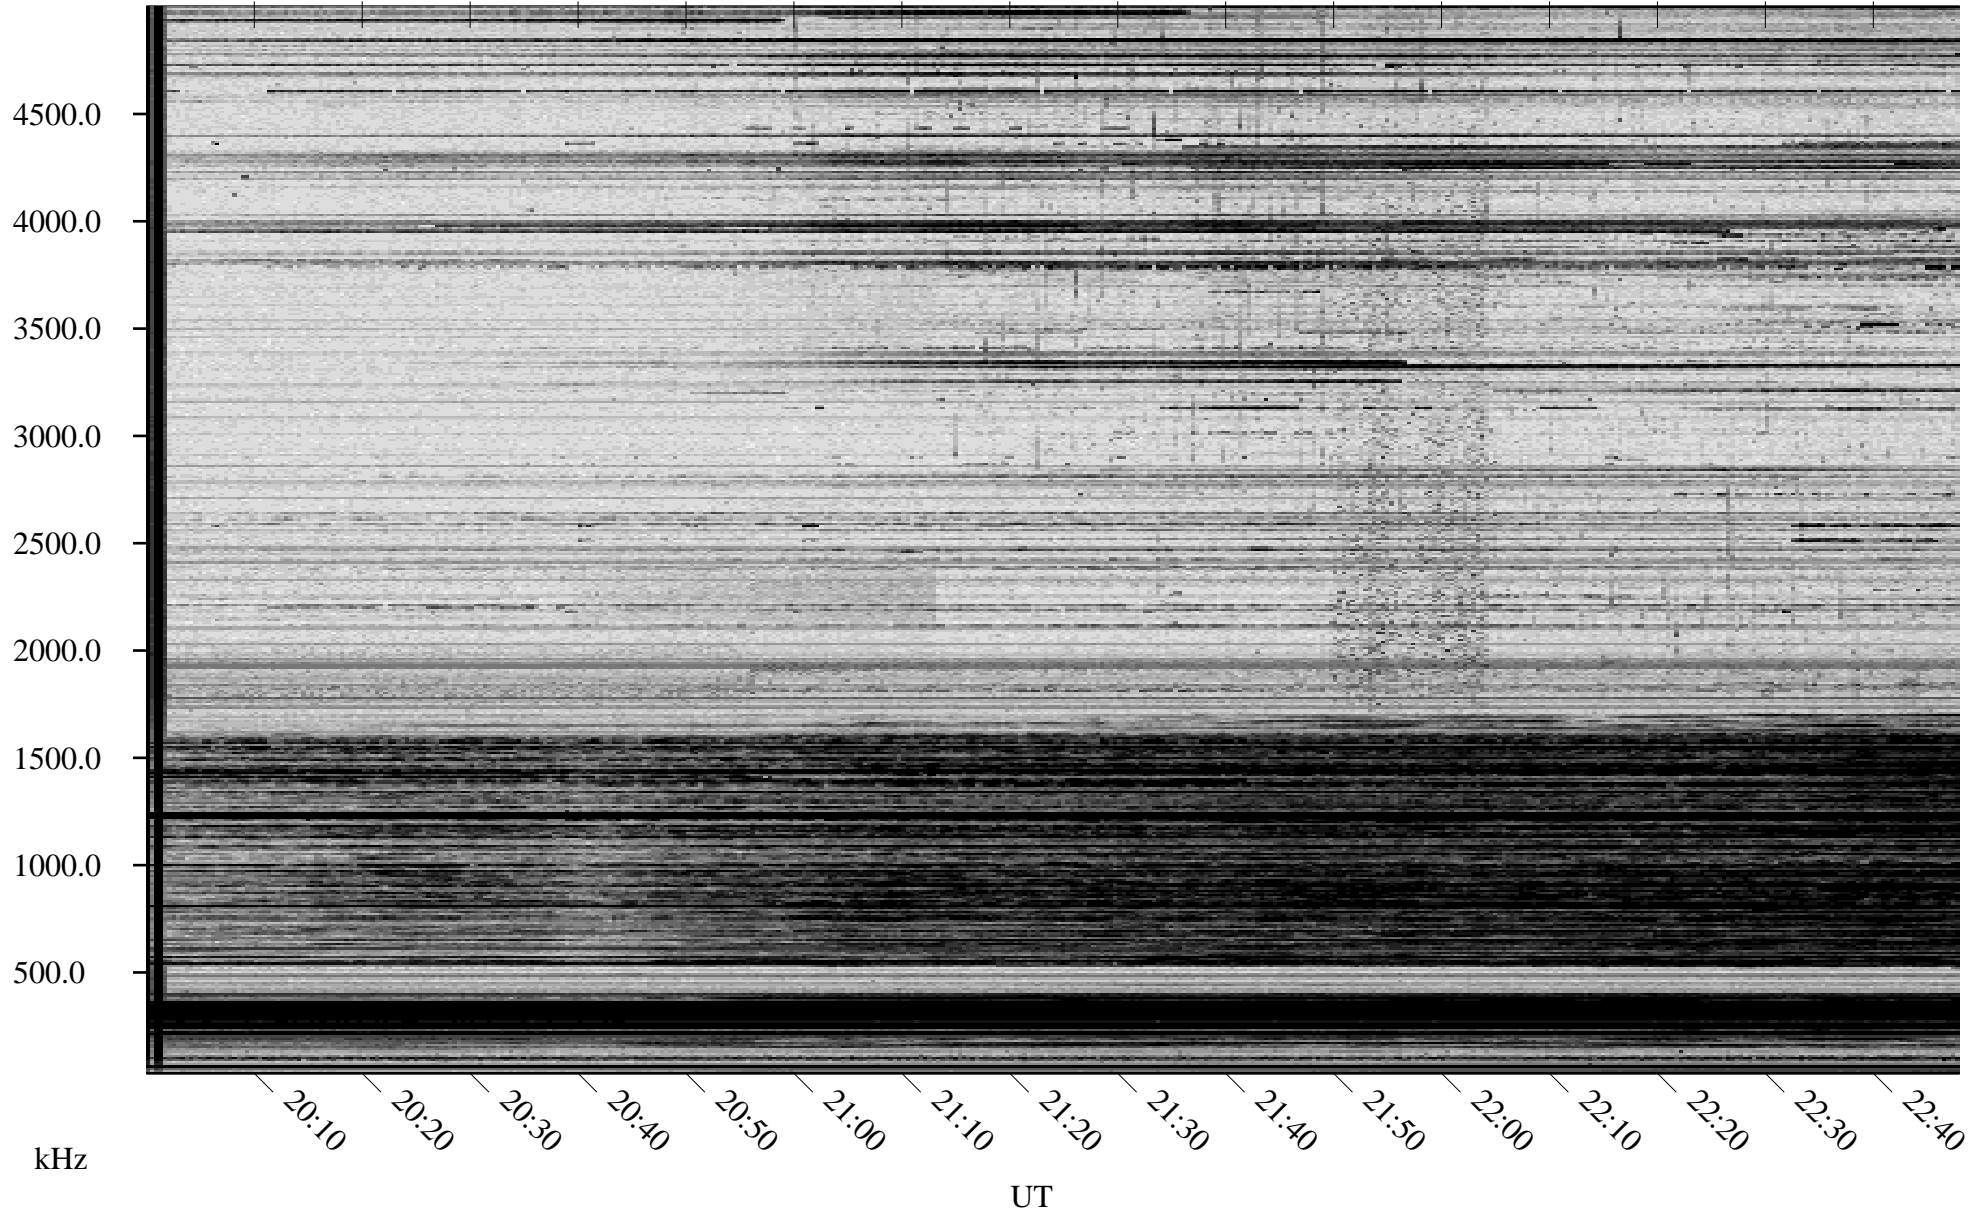

11/01/2008 Churchill, Manitoba

Linear Scale Black = 161 White = 15

ch08306l.r00SUm max_12

Page 1

11/01/2008 Churchill, Manitoba

Linear Scale Black = 161 White = 15

ch08306l.r00SUm max_12

Page 2

11/02/2008 Churchill, Manitoba

Linear Scale Black = 161 White = 15

ch08306l.r00SUm max_12

Page 3

11/02/2008 Churchill, Manitoba

Linear Scale Black = 161 White = 15

ch08306l.r00SUm max_12

Page 4

11/02/2008 Churchill, Manitoba

Linear Scale Black = 161 White = 15

ch08306l.r00SUm max_12

Page 5

11/02/2008 Churchill, Manitoba

Linear Scale Black = 161 White = 15

ch08306l.r00SUm max_12

Page 6

11/02/2008 Churchill, Manitoba

Linear Scale Black = 161 White = 15

ch08306l.r00SUm max_12

Page 7

11/02/2008 Churchill, Manitoba

Linear Scale Black = 161 White = 15

ch08306l.r00SUm max_12

Page 8