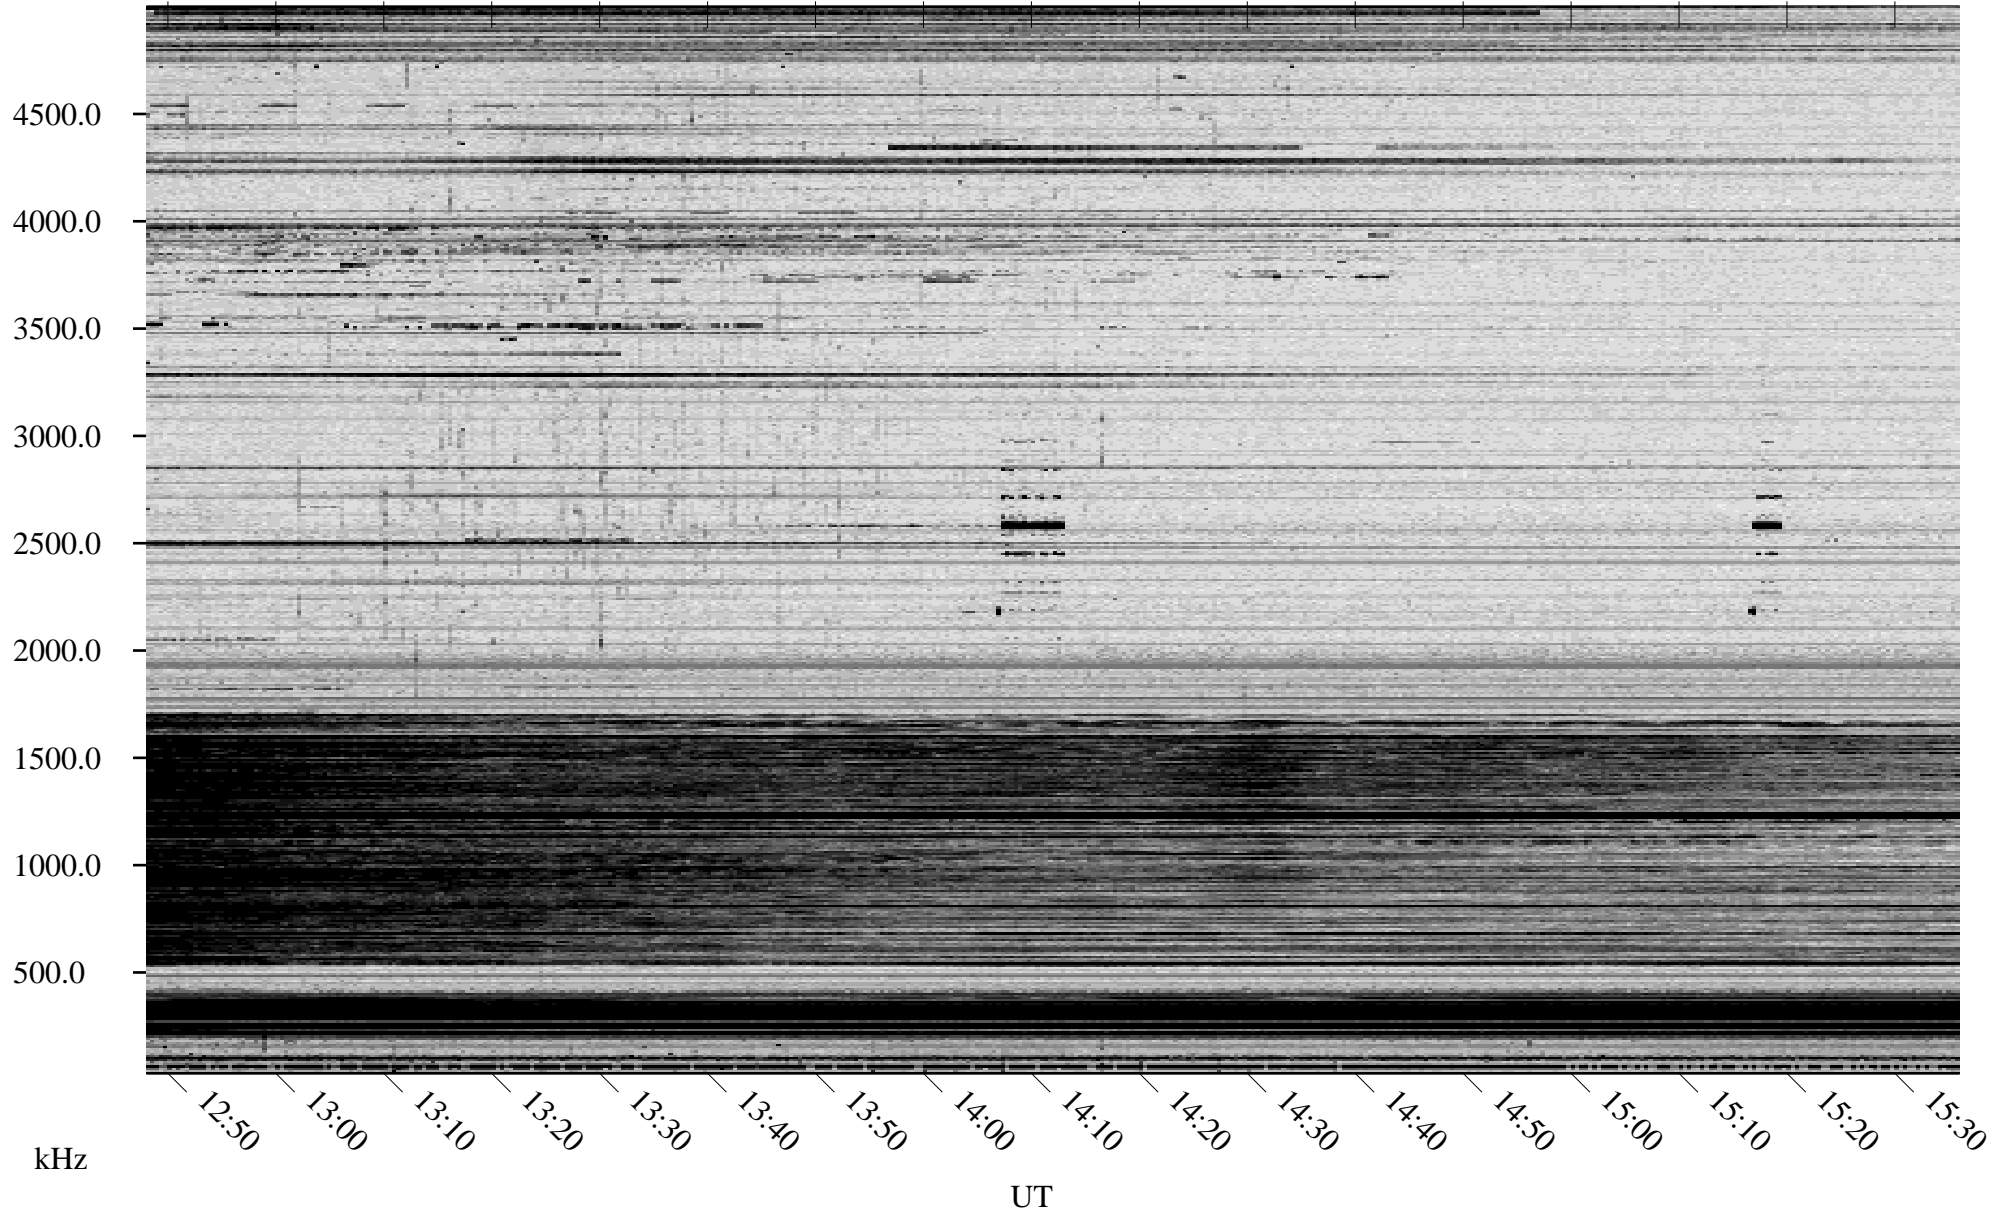

11/02/2008 Churchill, Manitoba

Linear Scale Black = 161 White = 15

ch08307l.r00SUm max_12

Page 1

11/02/2008 Churchill, Manitoba

Linear Scale Black = 161 White = 15

ch08307l.r00SUm max_12

Page 2

11/03/2008 Churchill, Manitoba

Linear Scale Black = 161 White = 15

ch08307l.r00SUm max_12

Page 3

11/03/2008 Churchill, Manitoba

Linear Scale Black = 161 White = 15

ch08307l.r00SUm max_12

Page 4

11/03/2008 Churchill, Manitoba

Linear Scale Black = 161 White = 15

ch08307l.r00SUm max_12

Page 5

11/03/2008 Churchill, Manitoba

Linear Scale Black = 161 White = 15

ch08307l.r00SUm max_12

Page 6

11/03/2008 Churchill, Manitoba

Linear Scale Black = 161 White = 15

ch08307l.r00SUm max_12

Page 7

11/03/2008 Churchill, Manitoba

Linear Scale Black = 161 White = 15

ch08307l.r00SUm max_12