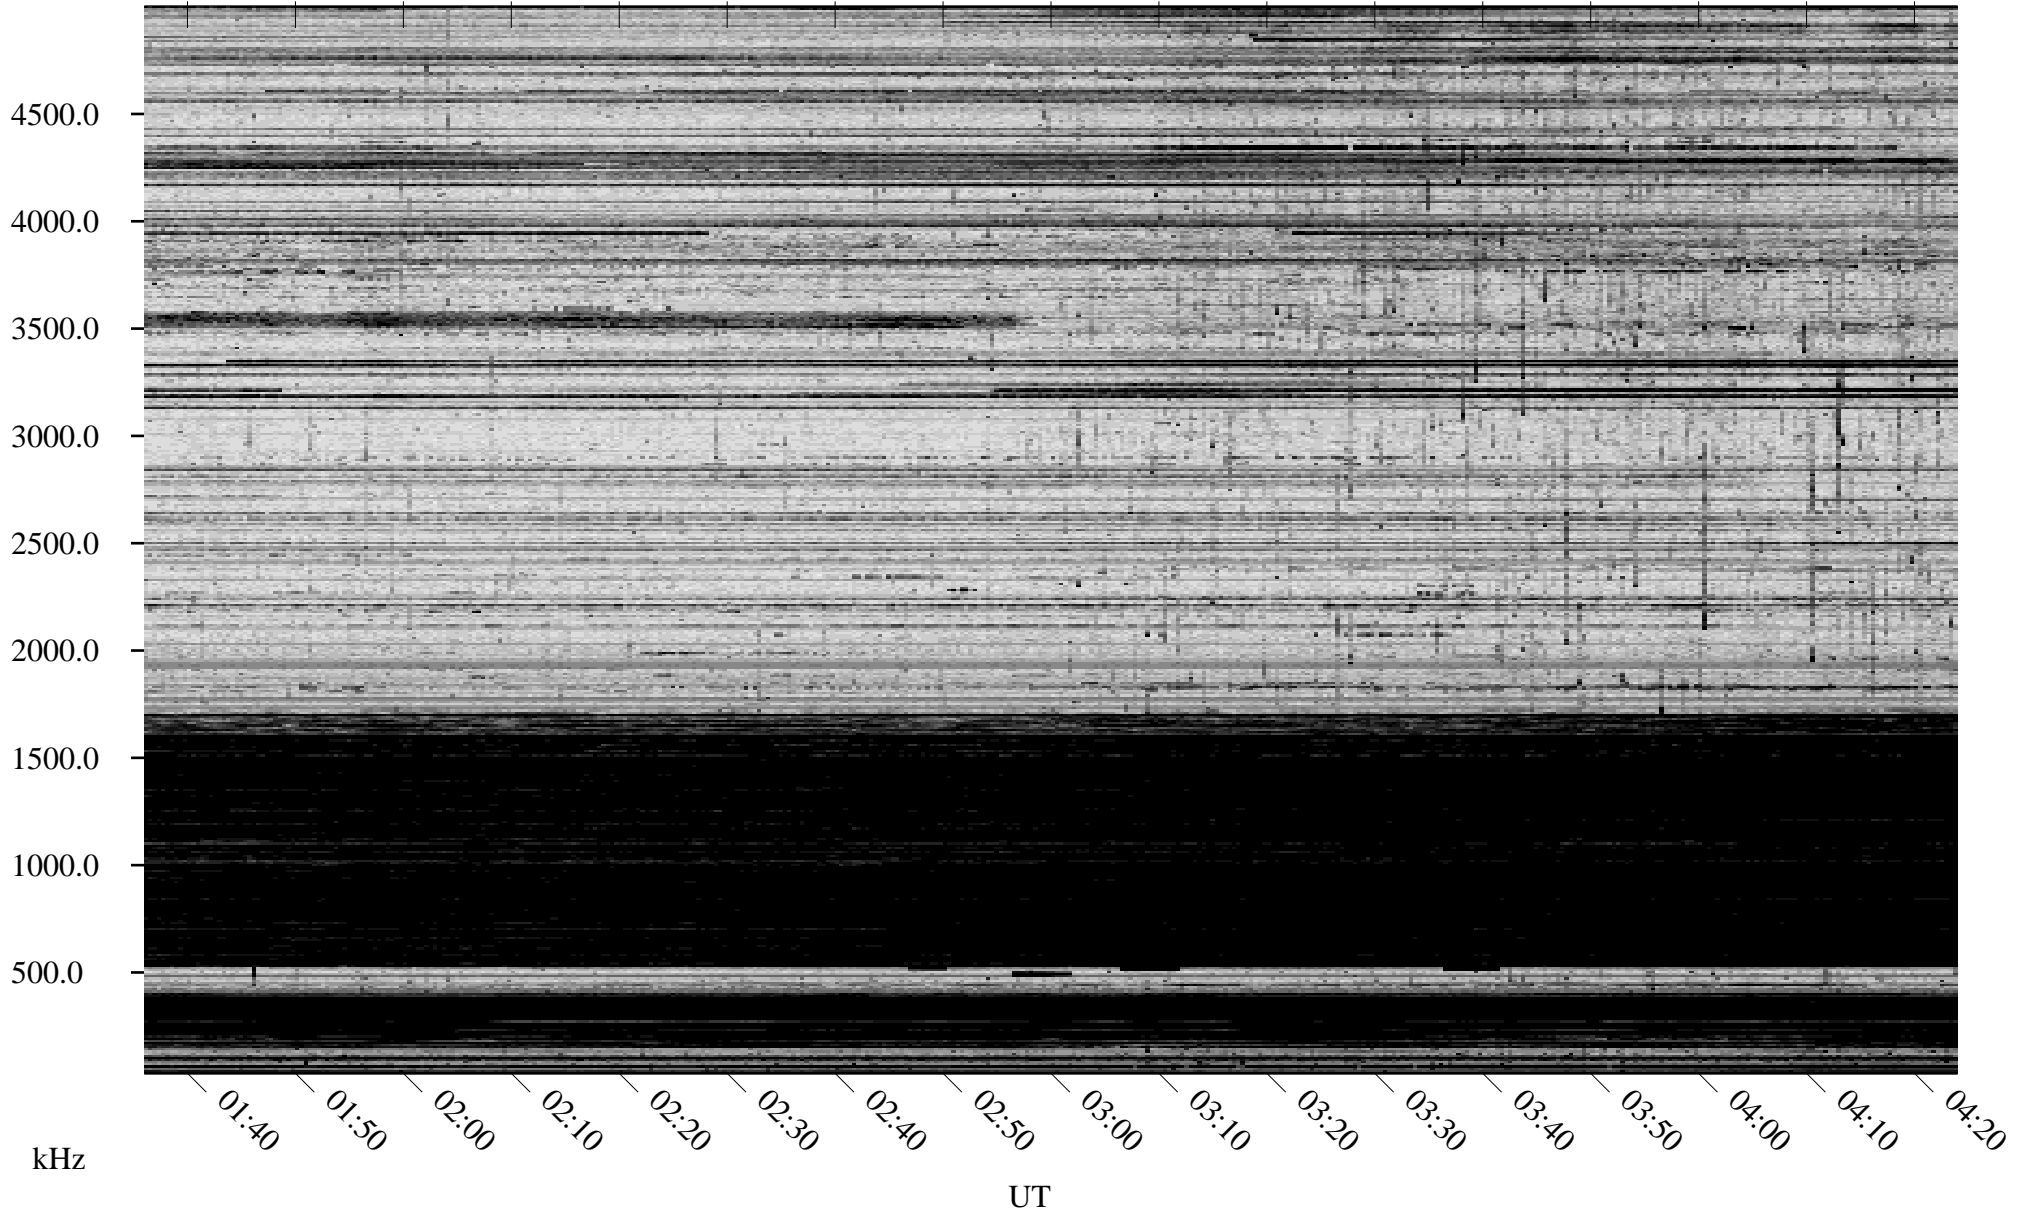

11/02/2008 Churchill, Manitoba

Linear Scale Black = 161 White = 15

ch08307l.r00SUm max_12

Page 1

11/02/2008 Churchill, Manitoba

Linear Scale Black = 161 White = 15

ch08307l.r00SUm max_12

Page 2

11/03/2008 Churchill, Manitoba

Linear Scale Black = 161 White = 15

ch08307l.r00SUm max_12

Page 3

11/03/2008 Churchill, Manitoba

Linear Scale Black = 161 White = 15

ch08307l.r00SUm max_12

Page 4

11/03/2008 Churchill, Manitoba

Linear Scale Black = 161 White = 15

ch08307l.r00SUm max_12

Page 5

11/03/2008 Churchill, Manitoba

Linear Scale Black = 161 White = 15

ch08307l.r00SUm max_12

Page 6

11/03/2008 Churchill, Manitoba

Linear Scale Black = 161 White = 15

ch08307l.r00SUm max_12

Page 7

11/03/2008 Churchill, Manitoba

Linear Scale Black = 161 White = 15

ch08307l.r00SUm max_12