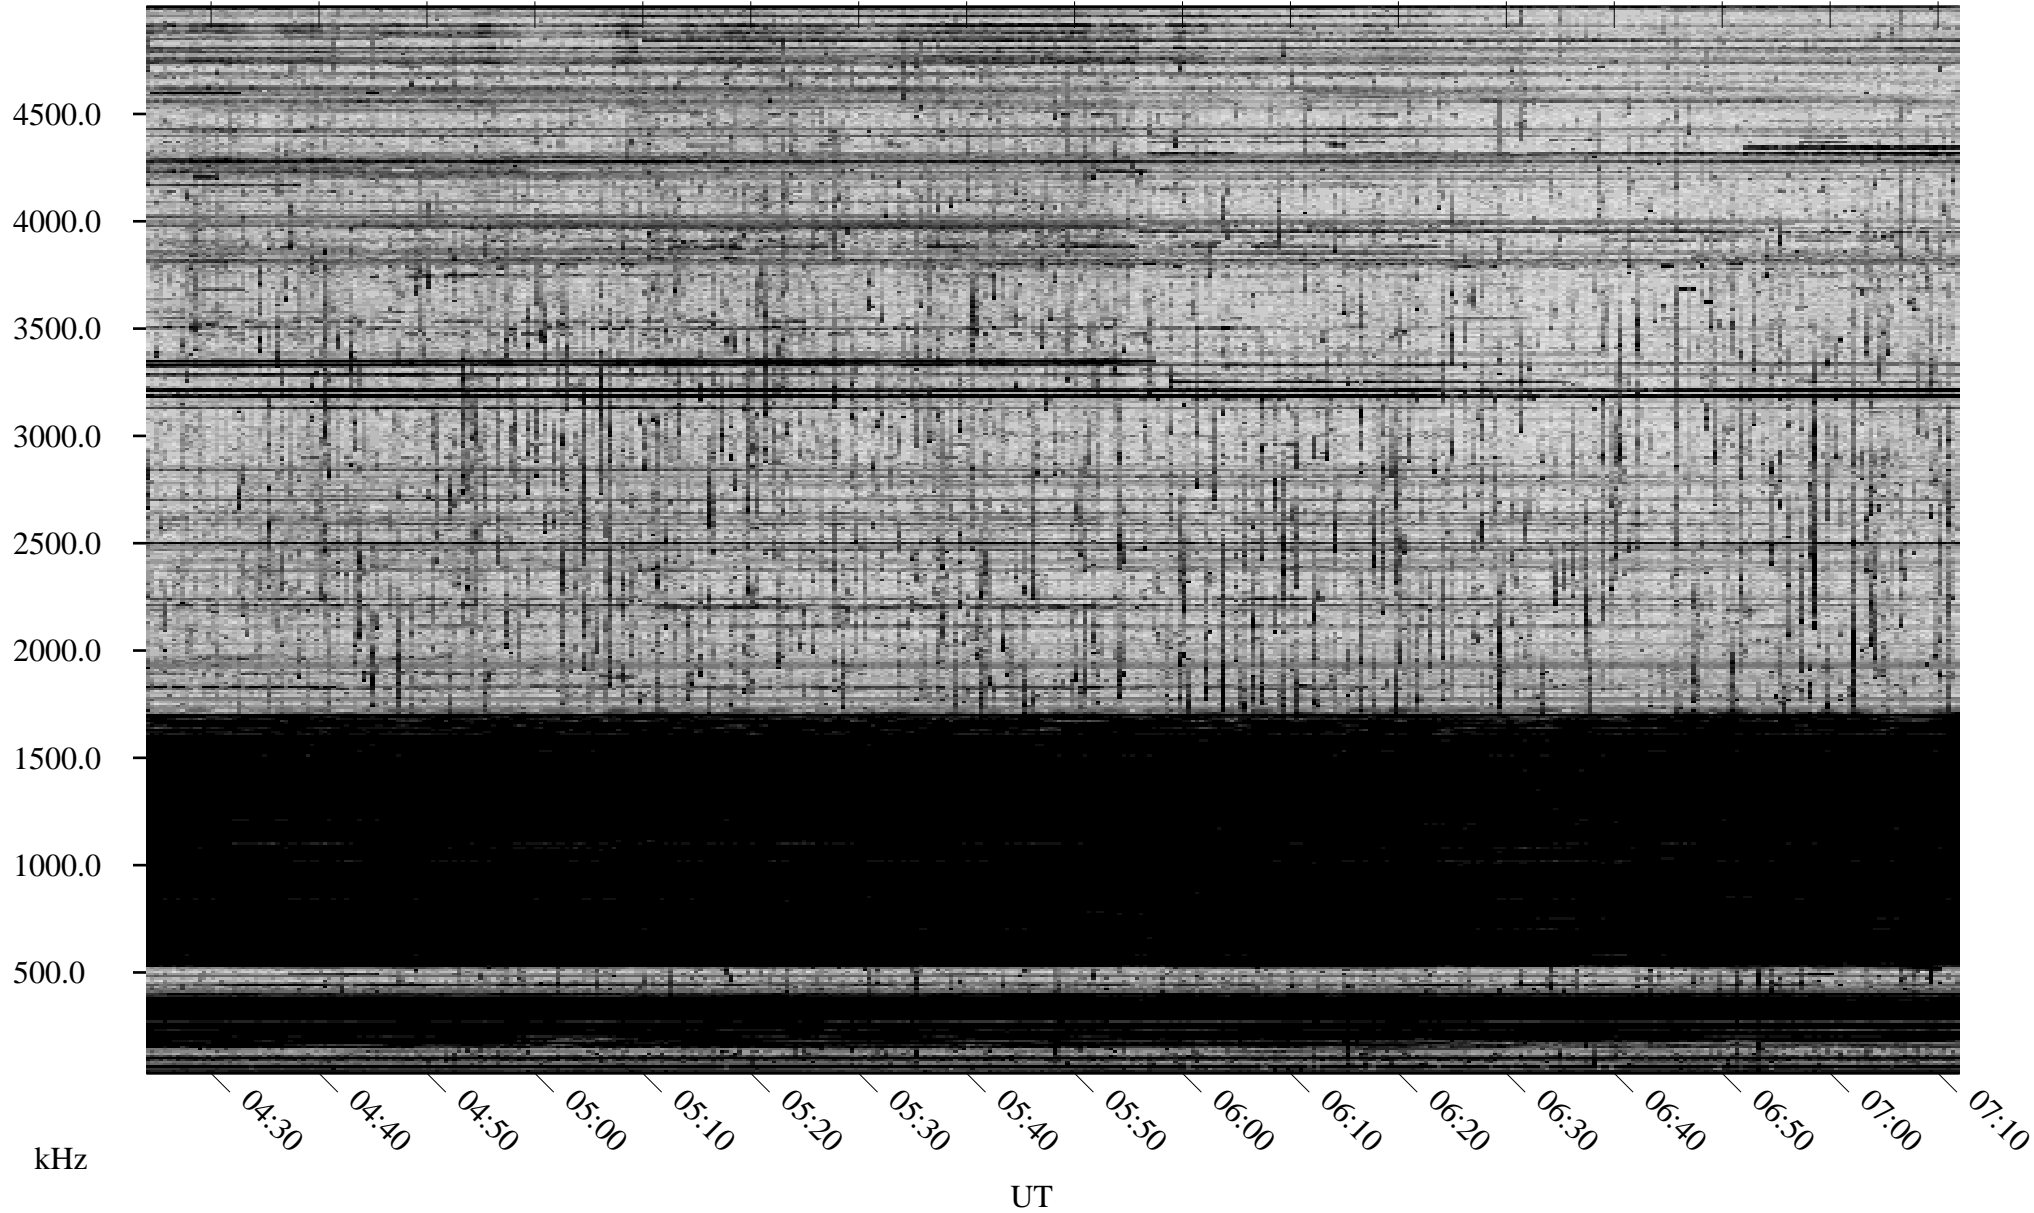

11/02/2008 Churchill, Manitoba

Linear Scale Black = 161 White = 15

ch08307l.r00SUm max_12

Page 1

11/02/2008 Churchill, Manitoba

Linear Scale Black = 161 White = 15

ch08307l.r00SUm max_12

Page 2

11/03/2008 Churchill, Manitoba

Linear Scale Black = 161 White = 15

ch08307l.r00SUm max_12

Page 3

11/03/2008 Churchill, Manitoba

Linear Scale Black = 161 White = 15

ch08307l.r00SUm max_12

Page 4

11/03/2008 Churchill, Manitoba

Linear Scale Black = 161 White = 15

ch08307l.r00SUm max_12

Page 5

11/03/2008 Churchill, Manitoba

Linear Scale Black = 161 White = 15

ch08307l.r00SUm max_12

Page 6

11/03/2008 Churchill, Manitoba

Linear Scale Black = 161 White = 15

ch08307l.r00SUm max_12

Page 7

11/03/2008 Churchill, Manitoba

Linear Scale Black = 161 White = 15

ch08307l.r00SUm max_12