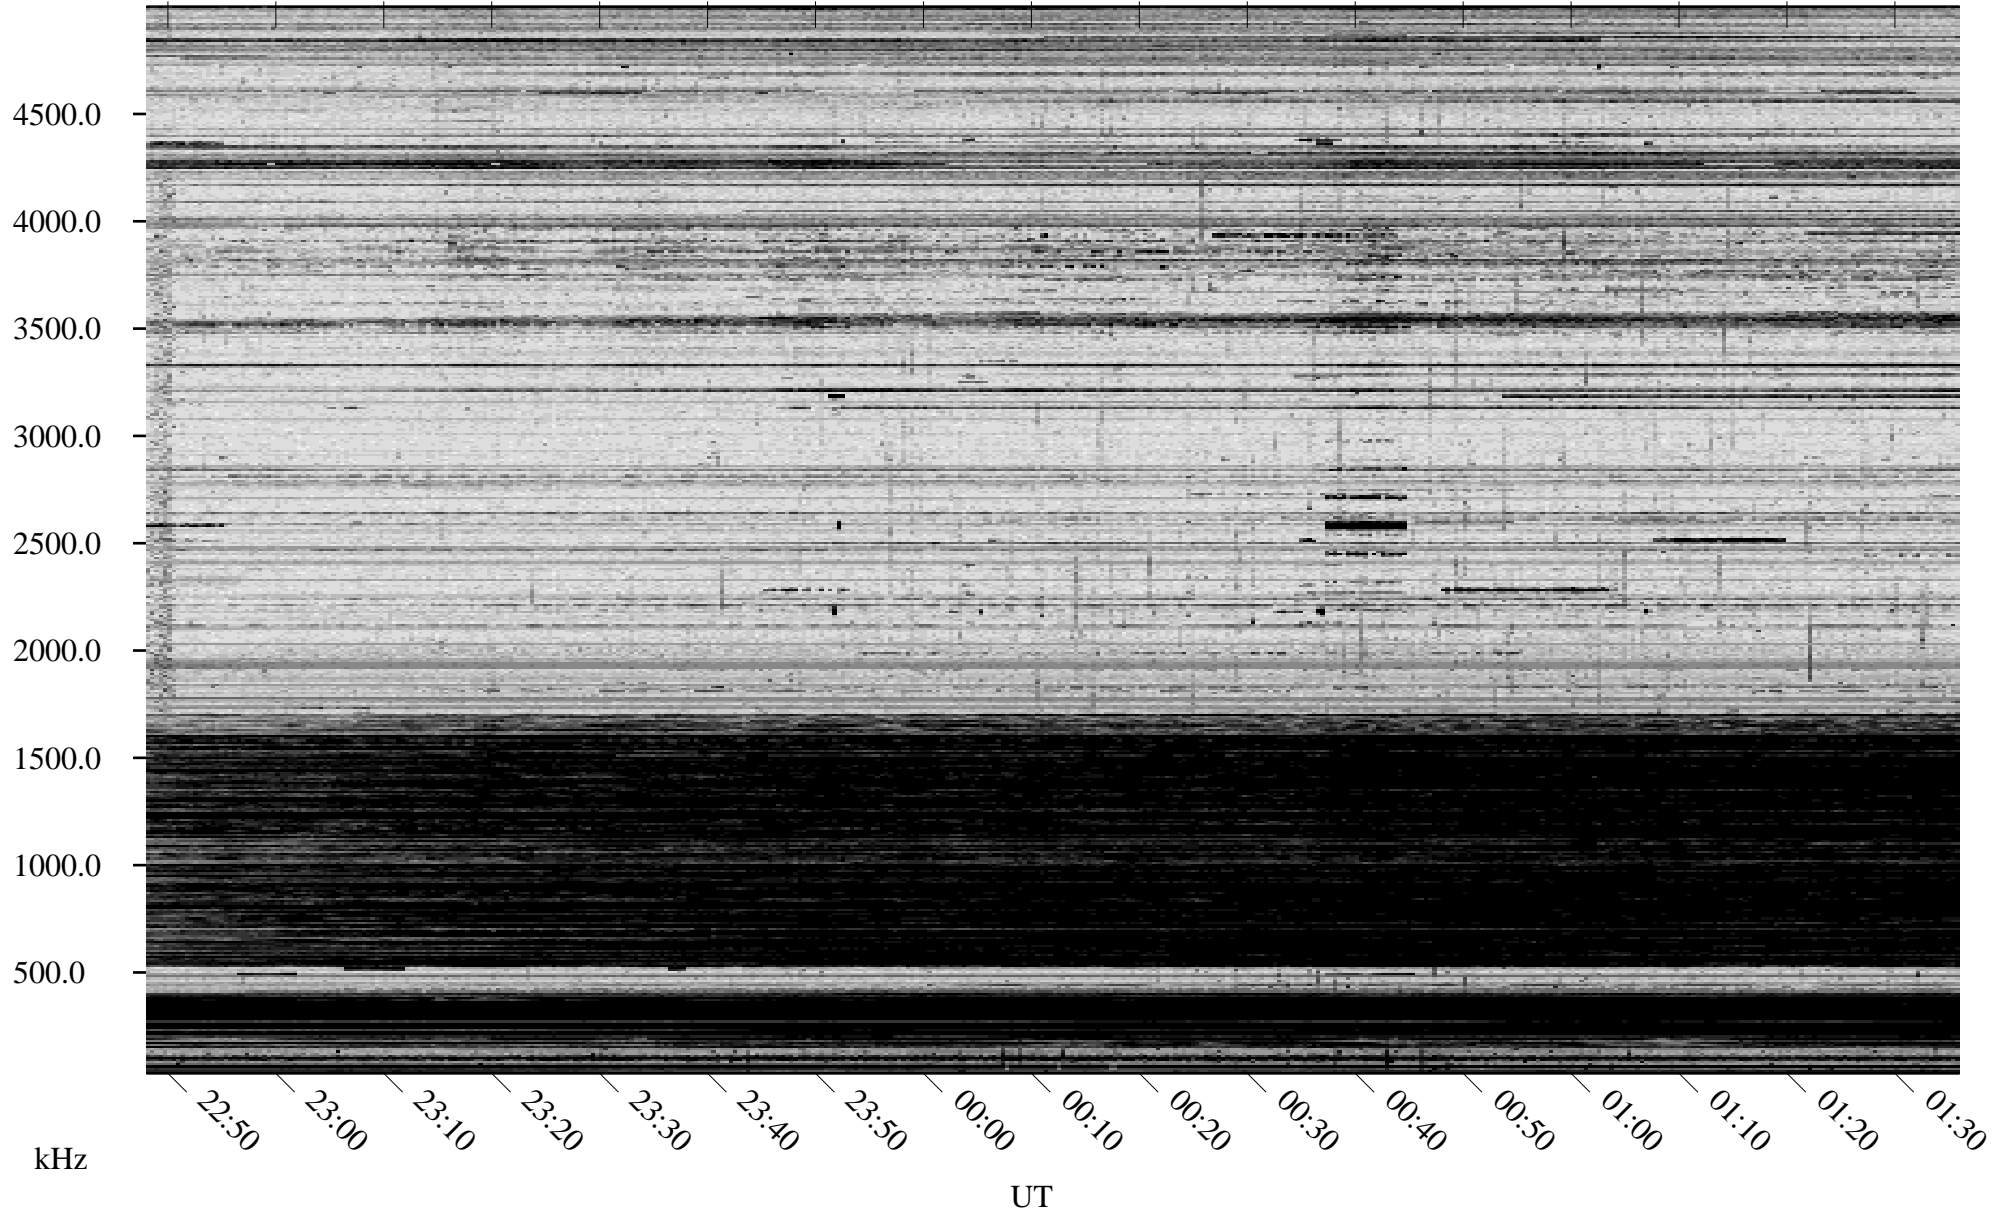

11/02/2008 Churchill, Manitoba

Linear Scale Black = 161 White = 15

ch08307l.r00SUm max_12

Page 1

11/02/2008 Churchill, Manitoba

Linear Scale Black = 161 White = 15

ch08307l.r00SUm max_12

Page 2

11/03/2008 Churchill, Manitoba

Linear Scale Black = 161 White = 15

ch08307l.r00SUm max_12

Page 3

11/03/2008 Churchill, Manitoba

Linear Scale Black = 161 White = 15

ch08307l.r00SUm max_12

Page 4

11/03/2008 Churchill, Manitoba

Linear Scale Black = 161 White = 15

ch08307l.r00SUm max_12

Page 5

11/03/2008 Churchill, Manitoba

Linear Scale Black = 161 White = 15

ch08307l.r00SUm max_12

Page 6

11/03/2008 Churchill, Manitoba

Linear Scale Black = 161 White = 15

ch08307l.r00SUm max_12

Page 7

11/03/2008 Churchill, Manitoba

Linear Scale Black = 161 White = 15

ch08307l.r00SUm max_12