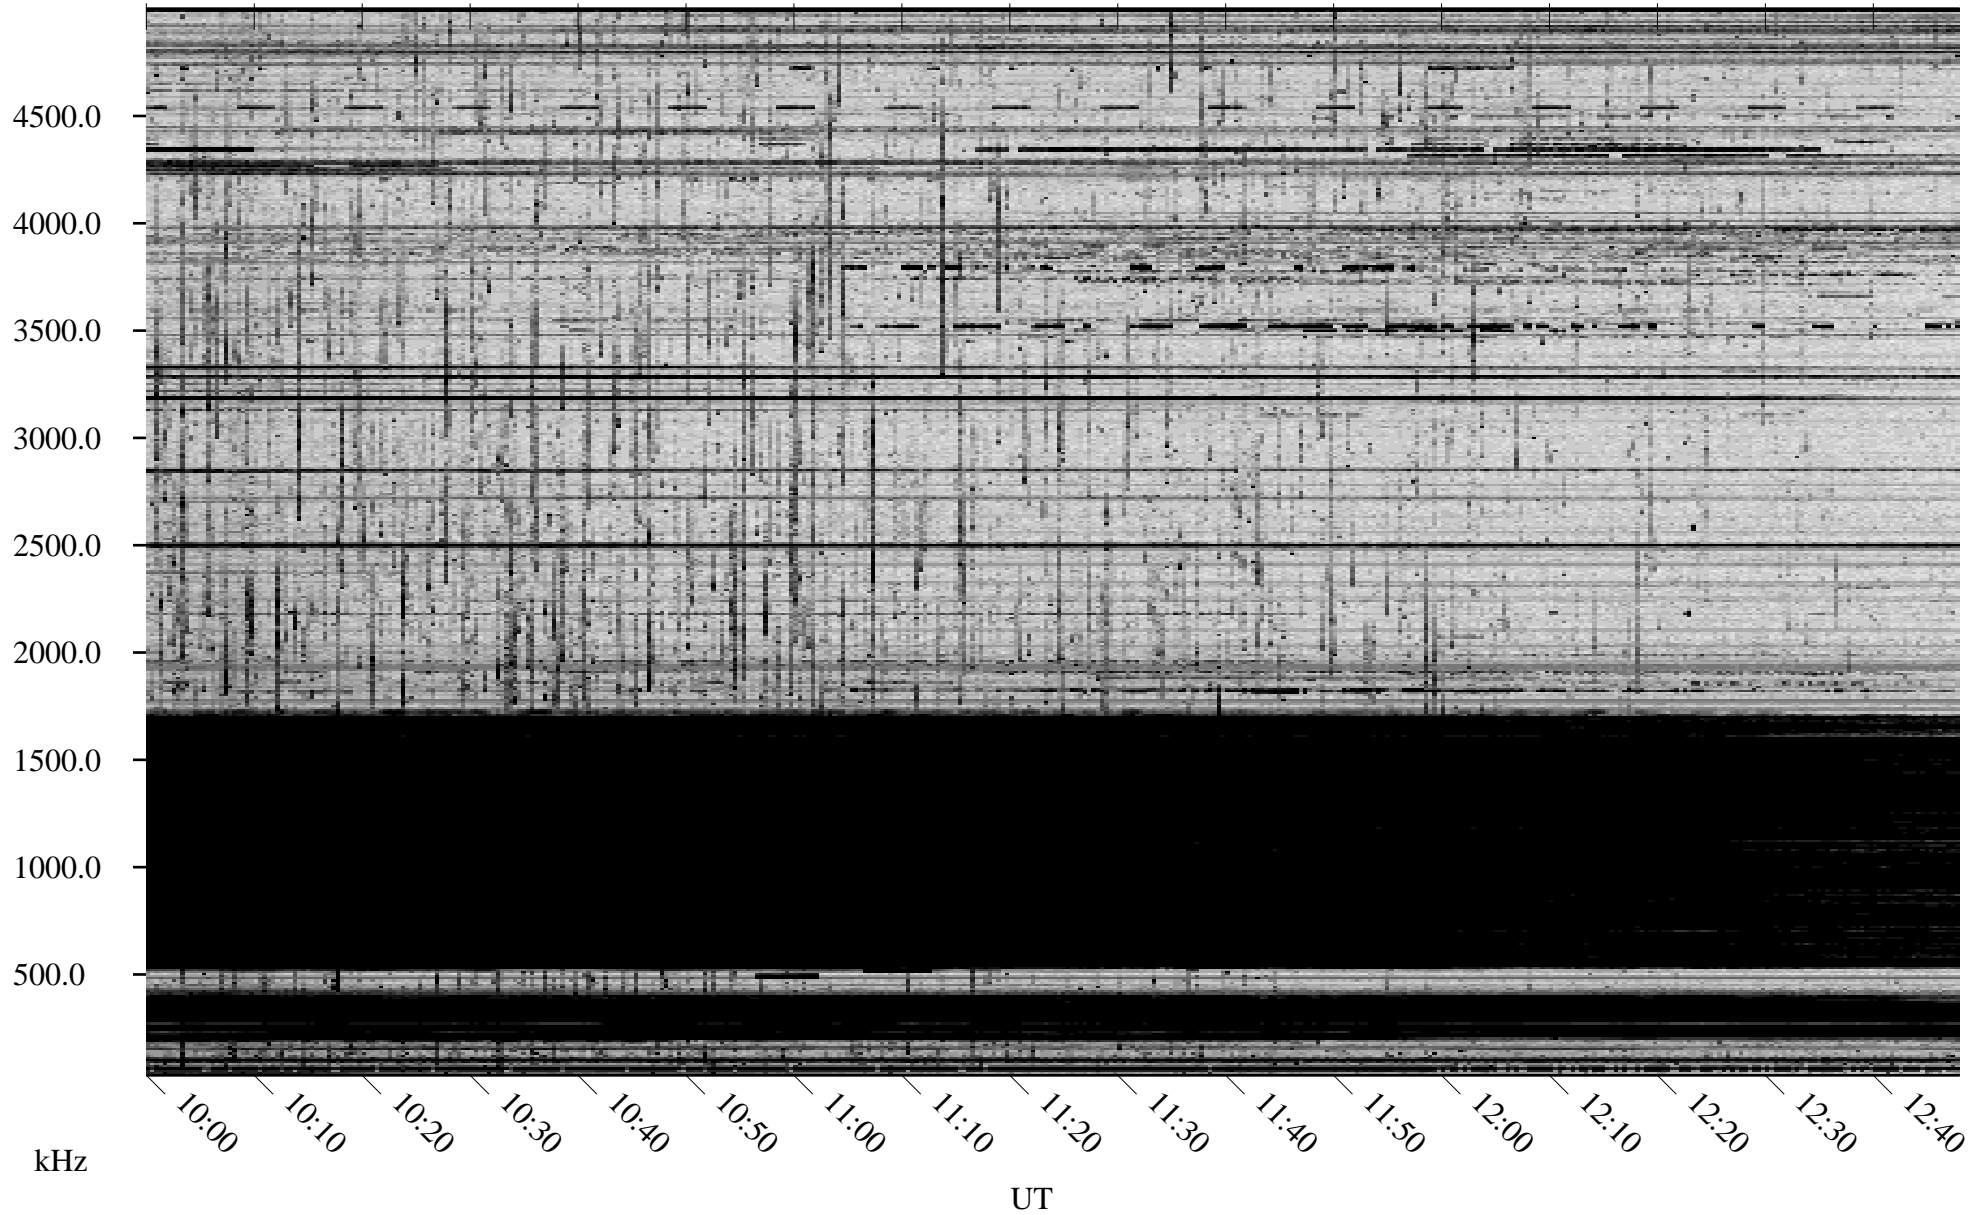

11/03/2008 Churchill, Manitoba

Linear Scale Black = 161 White = 15

ch08307l.r00SUm max_12

Page 5

11/03/2008 Churchill, Manitoba

Linear Scale Black = 161 White = 15

ch08307l.r00SUm max_12

Page 6

11/03/2008 Churchill, Manitoba

Linear Scale Black = 161 White = 15

ch08307l.r00SUm max_12

Page 7

11/03/2008 Churchill, Manitoba

Linear Scale Black = 161 White = 15

ch08307l.r00SUm max_12