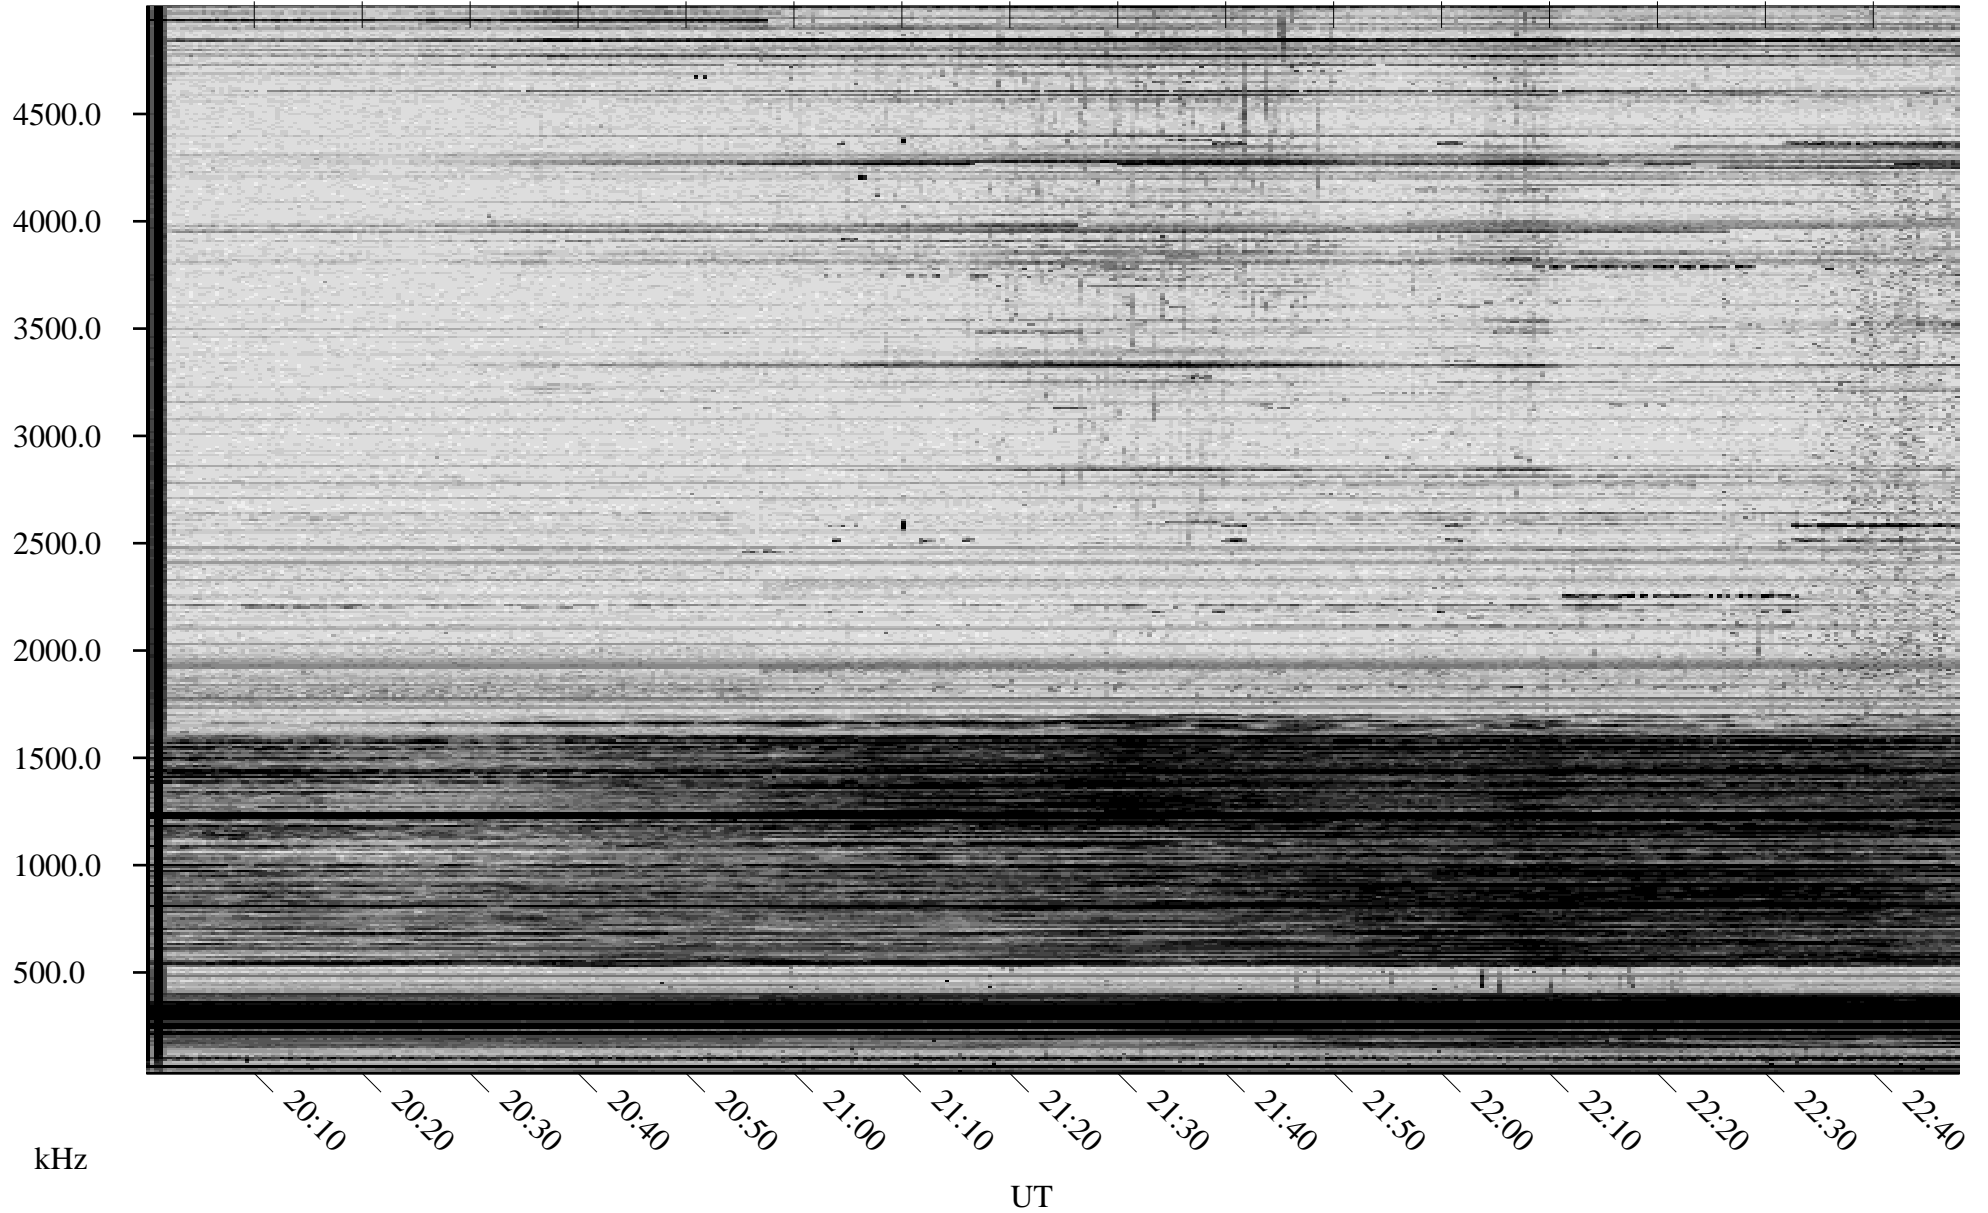

11/02/2008 Churchill, Manitoba

Linear Scale Black = 161 White = 15

ch08307l.r00SUm max_12

Page 1

11/02/2008 Churchill, Manitoba

Linear Scale Black = 161 White = 15

ch08307l.r00SUm max_12

Page 2

11/03/2008 Churchill, Manitoba

Linear Scale Black = 161 White = 15

ch08307l.r00SUm max_12

Page 3

11/03/2008 Churchill, Manitoba

Linear Scale Black = 161 White = 15

ch08307l.r00SUm max_12

Page 4

11/03/2008 Churchill, Manitoba

Linear Scale Black = 161 White = 15

ch08307l.r00SUm max_12

Page 5

11/03/2008 Churchill, Manitoba

Linear Scale Black = 161 White = 15

ch08307l.r00SUm max_12

Page 6

11/03/2008 Churchill, Manitoba

Linear Scale Black = 161 White = 15

ch08307l.r00SUm max_12

Page 7

11/03/2008 Churchill, Manitoba

Linear Scale Black = 161 White = 15

ch08307l.r00SUm max_12