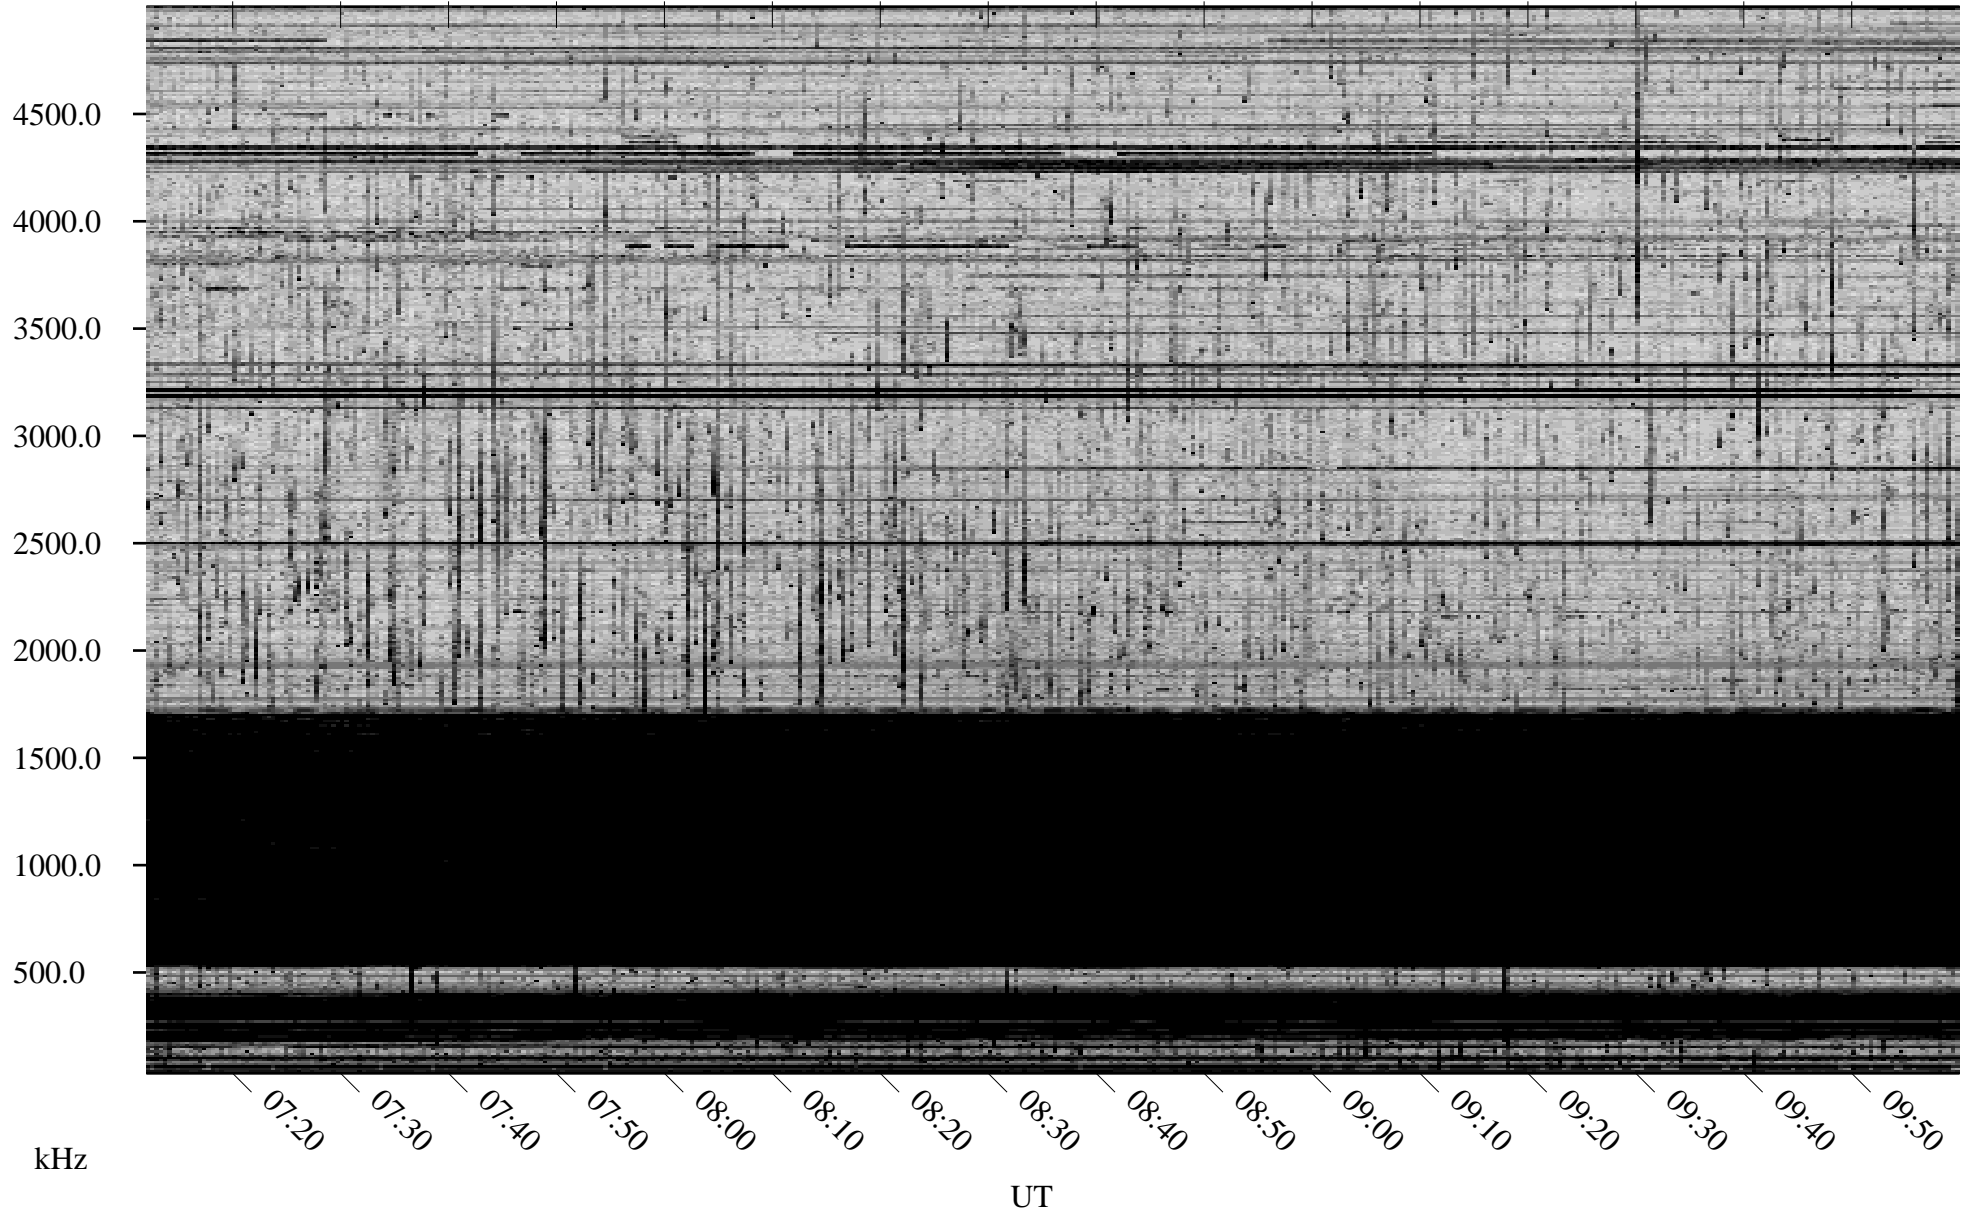

11/02/2008 Churchill, Manitoba

Linear Scale Black = 161 White = 15

ch08307l.r00SUm max_12

Page 1

11/02/2008 Churchill, Manitoba

Linear Scale Black = 161 White = 15

ch08307l.r00SUm max_12

Page 2

11/03/2008 Churchill, Manitoba

Linear Scale Black = 161 White = 15

ch08307l.r00SUm max_12

Page 3

11/03/2008 Churchill, Manitoba

Linear Scale Black = 161 White = 15

ch08307l.r00SUm max_12

Page 4

11/03/2008 Churchill, Manitoba

Linear Scale Black = 161 White = 15

ch08307l.r00SUm max_12

Page 5

11/03/2008 Churchill, Manitoba

Linear Scale Black = 161 White = 15

ch08307l.r00SUm max_12

Page 6

11/03/2008 Churchill, Manitoba

Linear Scale Black = 161 White = 15

ch08307l.r00SUm max_12

Page 7

11/03/2008 Churchill, Manitoba

Linear Scale Black = 161 White = 15

ch08307l.r00SUm max_12