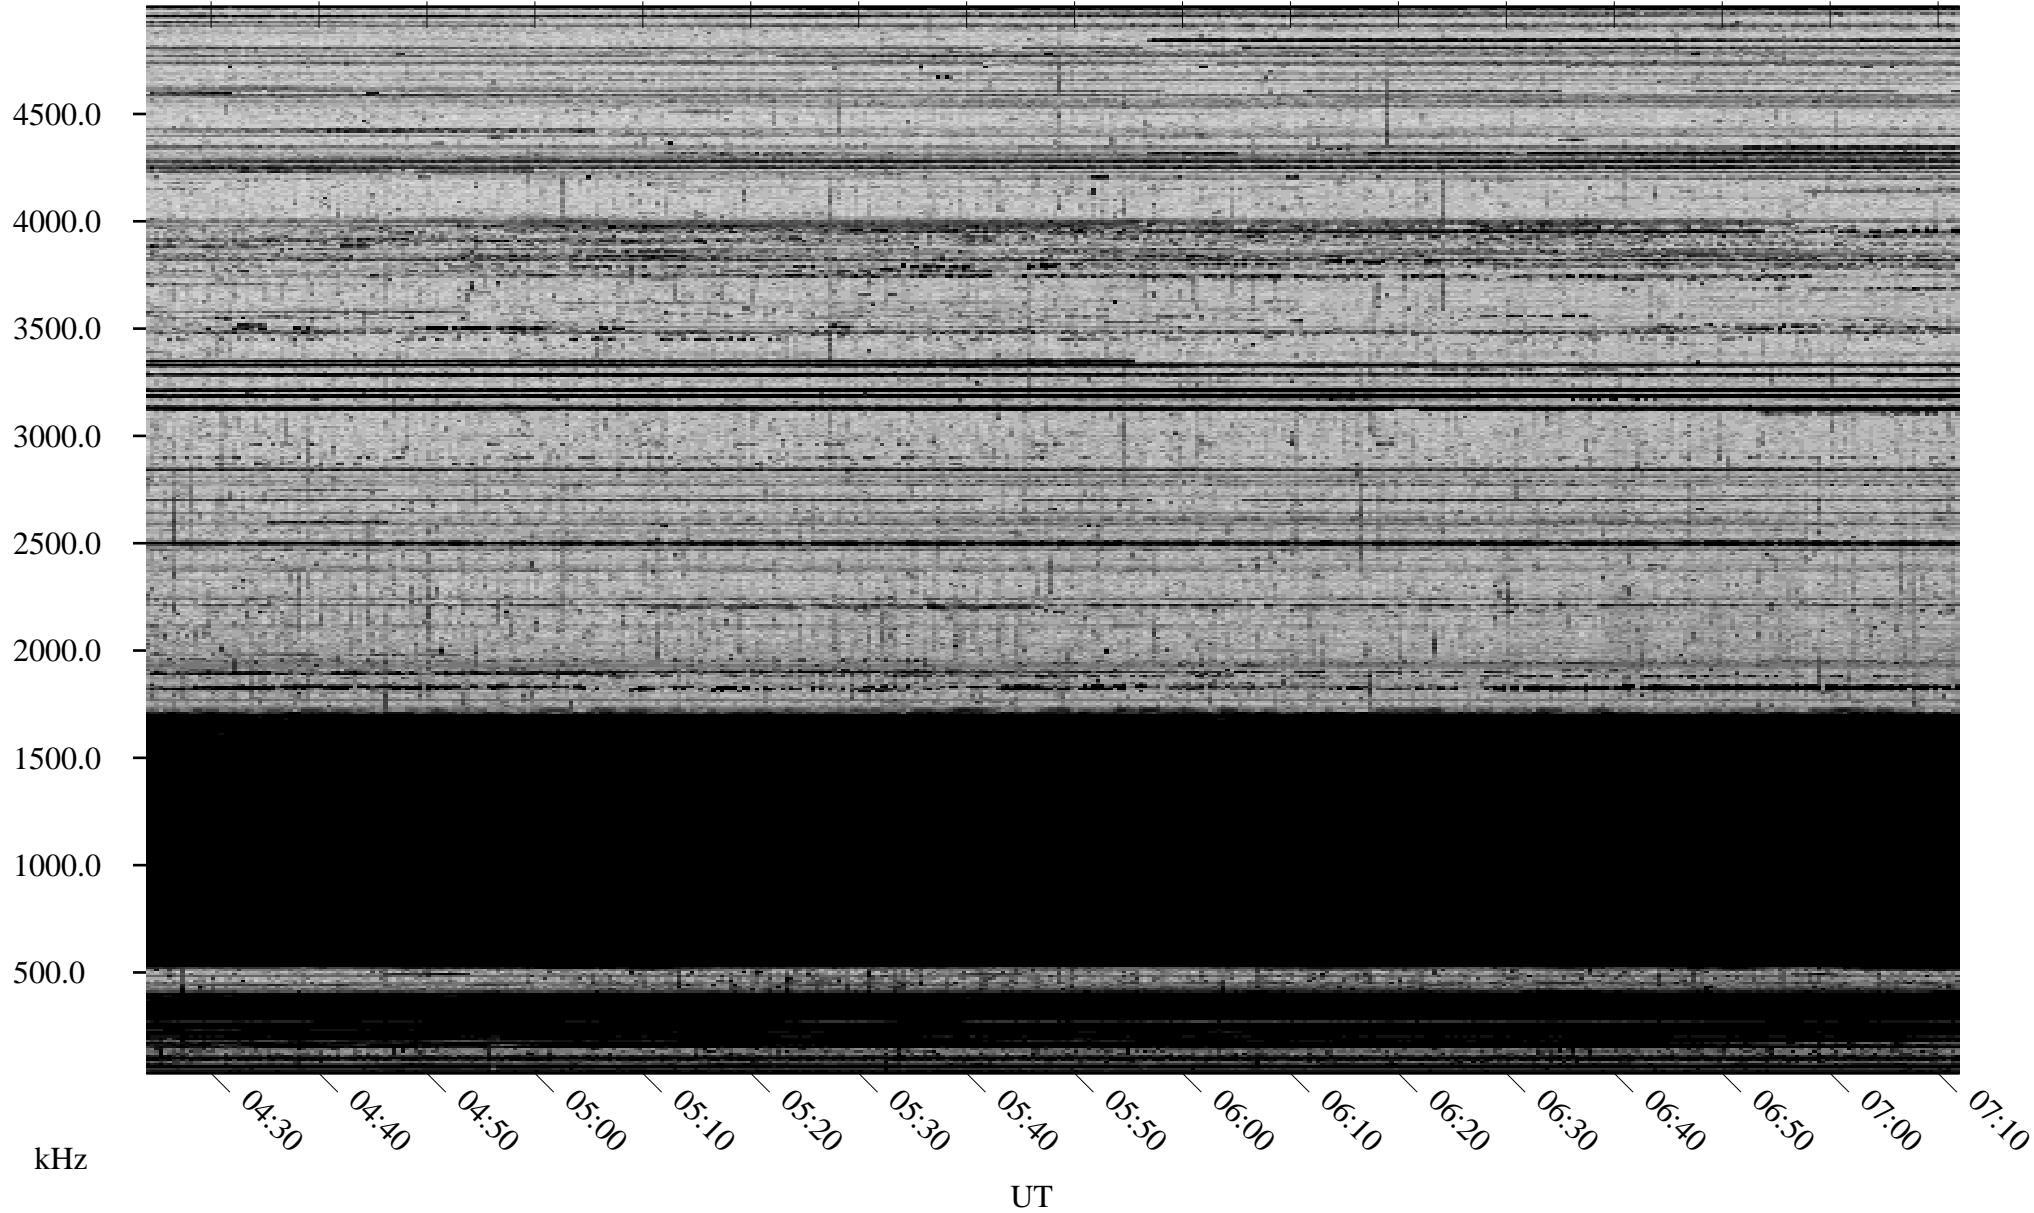

11/03/2008 Churchill, Manitoba

Linear Scale Black = 161 White = 15

ch08308l.r00SUm max_12

Page 1

11/03/2008 Churchill, Manitoba

Linear Scale Black = 161 White = 15

ch08308l.r00SUm max_12

Page 2

11/04/2008 Churchill, Manitoba

Linear Scale Black = 161 White = 15

ch08308l.r00SUm max_12

Page 3

11/04/2008 Churchill, Manitoba

Linear Scale Black = 161 White = 15

ch08308l.r00SUm max_12

Page 4

11/04/2008 Churchill, Manitoba

Linear Scale Black = 161 White = 15

ch08308l.r00SUm max_12

Page 5