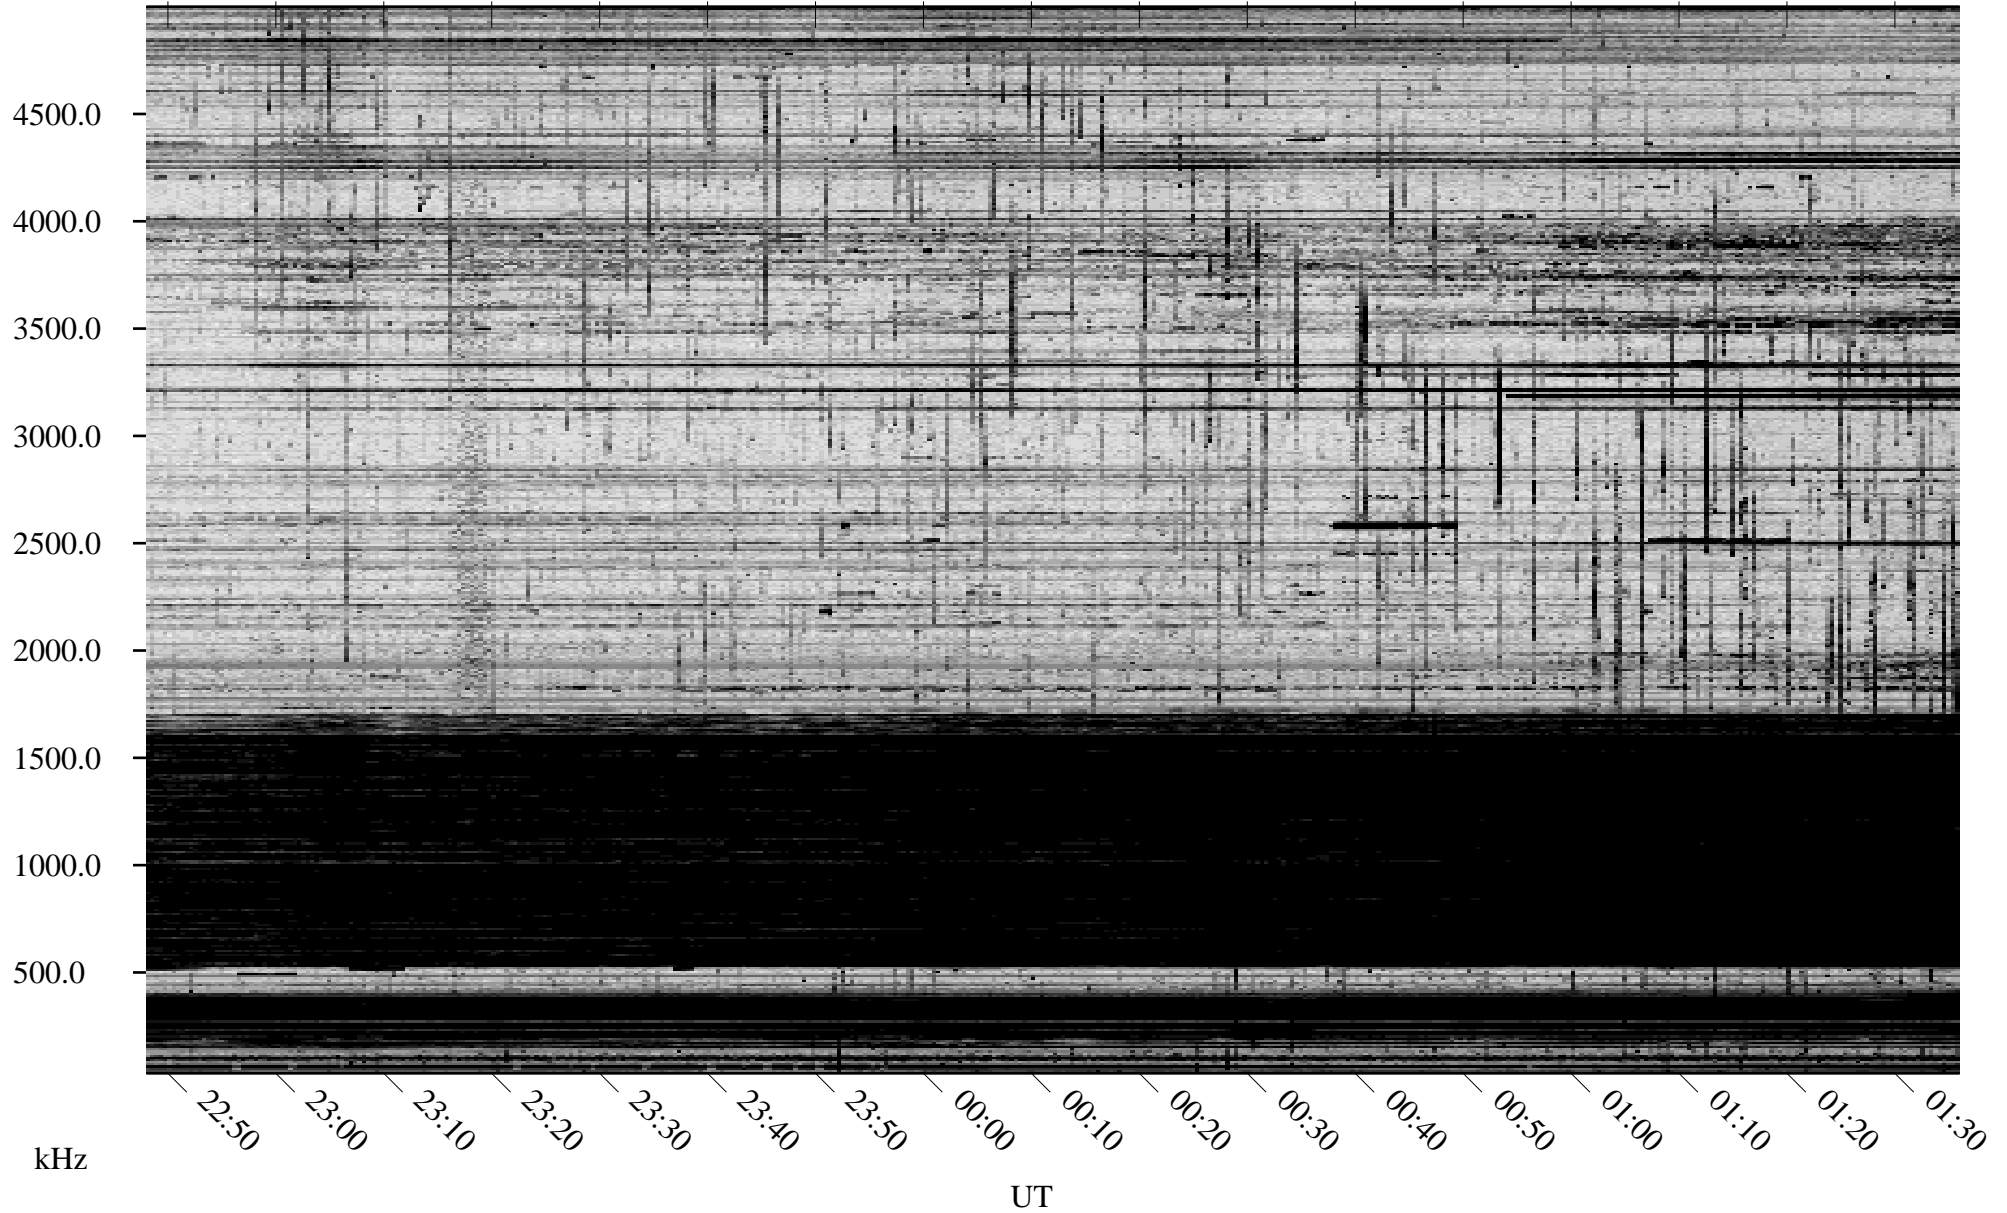

11/03/2008 Churchill, Manitoba

Linear Scale Black = 161 White = 15

ch08308l.r00SUm max_12

Page 1

11/03/2008 Churchill, Manitoba

Linear Scale Black = 161 White = 15

ch08308l.r00SUm max_12

Page 2

11/04/2008 Churchill, Manitoba

Linear Scale Black = 161 White = 15

ch08308l.r00SUm max_12

Page 3

11/04/2008 Churchill, Manitoba

Linear Scale Black = 161 White = 15

ch08308l.r00SUm max_12

Page 4

11/04/2008 Churchill, Manitoba

Linear Scale Black = 161 White = 15

ch08308l.r00SUm max_12

Page 5