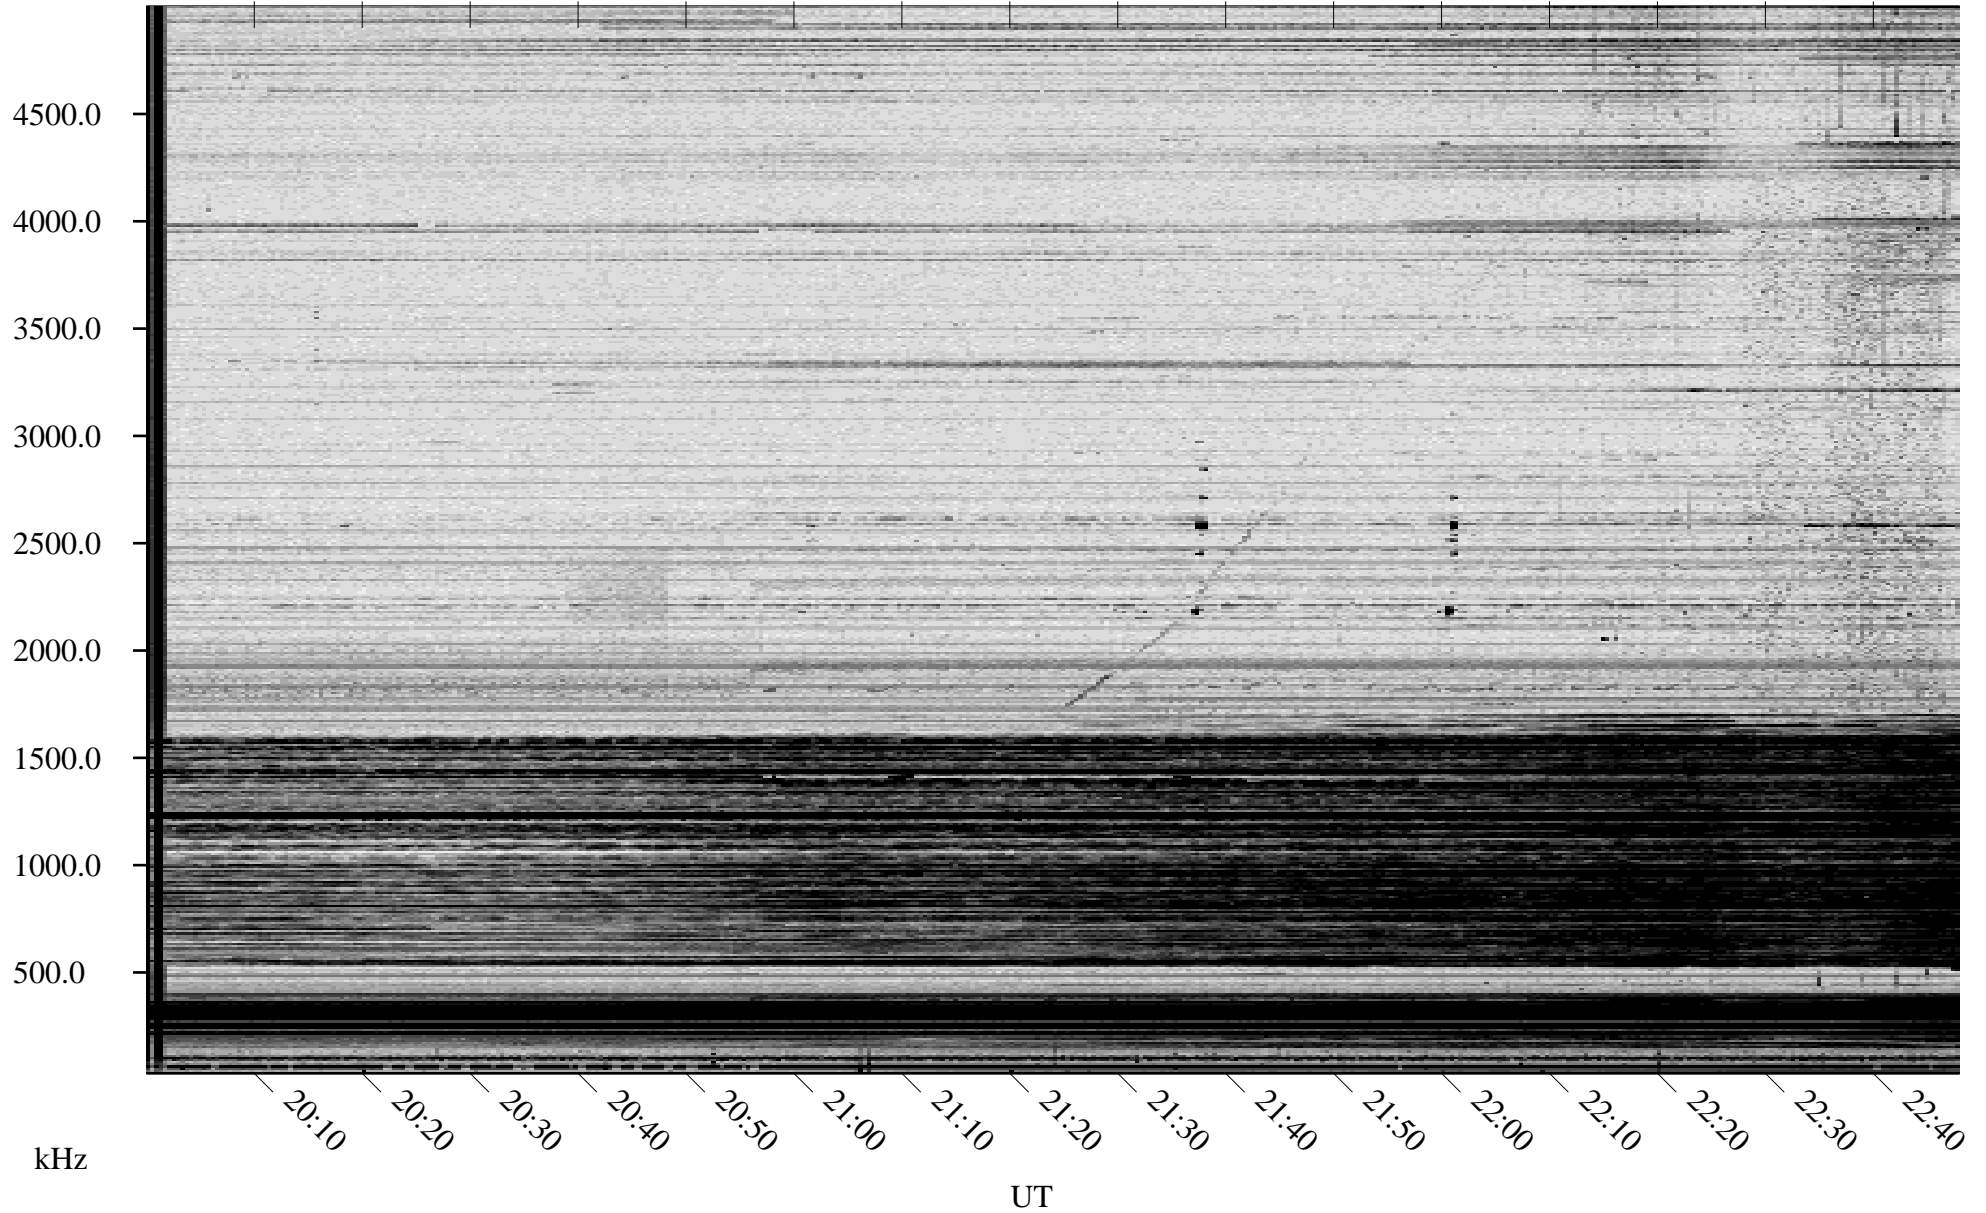

11/03/2008 Churchill, Manitoba

Linear Scale Black = 161 White = 15

ch08308l.r00SUm max_12

Page 1

11/03/2008 Churchill, Manitoba

Linear Scale Black = 161 White = 15

ch08308l.r00SUm max_12

Page 2

11/04/2008 Churchill, Manitoba

Linear Scale Black = 161 White = 15

ch08308l.r00SUm max_12

Page 3

11/04/2008 Churchill, Manitoba

Linear Scale Black = 161 White = 15

ch08308l.r00SUm max_12

Page 4

11/04/2008 Churchill, Manitoba

Linear Scale Black = 161 White = 15

ch08308l.r00SUm max_12

Page 5